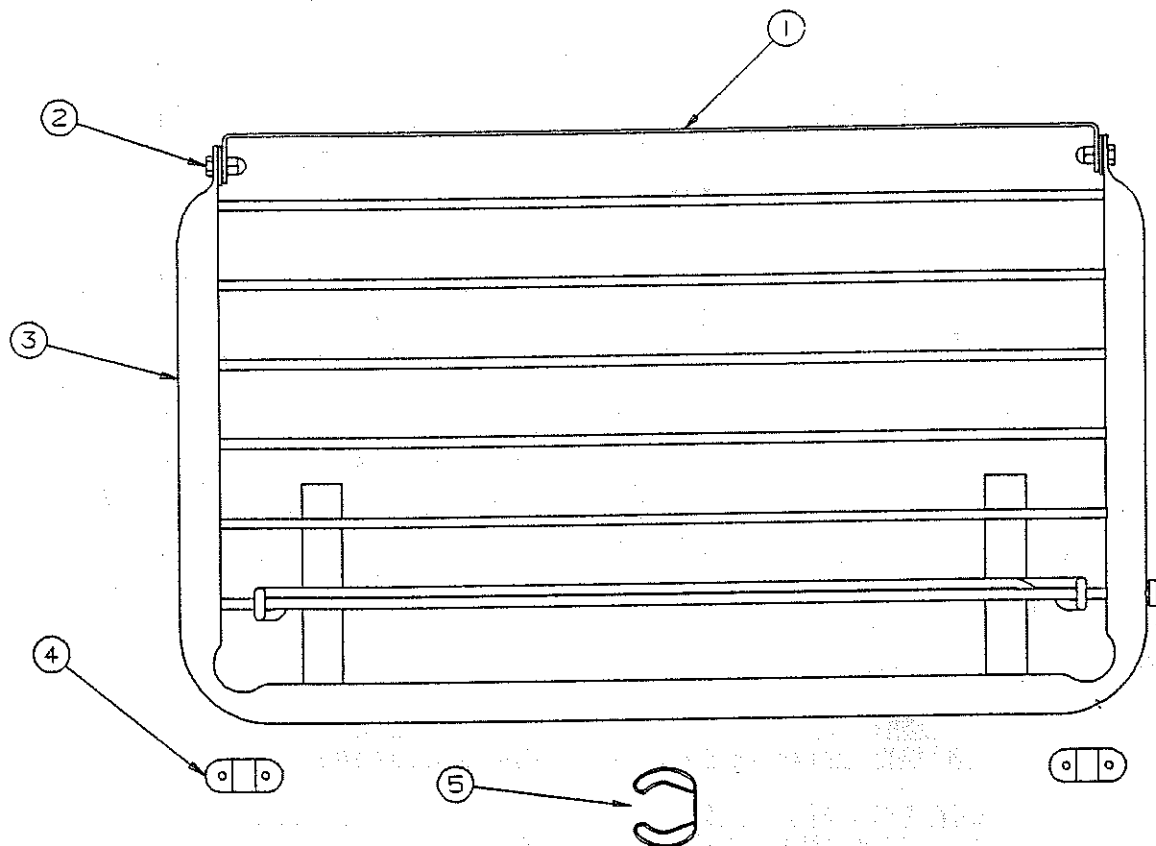

REPAIR PARTS

4743A5541 SHELF PACKAGE "COLORADO"

CODE	PART NO.	DESCRIPTION
1	4743A324	Mounting bracket
	4716-065	Screw x5
2	4720B3448	Shoulder bolt x2
	4743A2781	Washer x2 (nylon)
	1201E6128	Acorn nut x2
3	4743A5541	Shelf package
4	4746C0701	Support bracket x2
	4716-065	Screw x2 per bracket
5	4749-9641	Gripper clip x1
	1103E1018	Screw x1
6	4743-318	Anti-skid tape x2