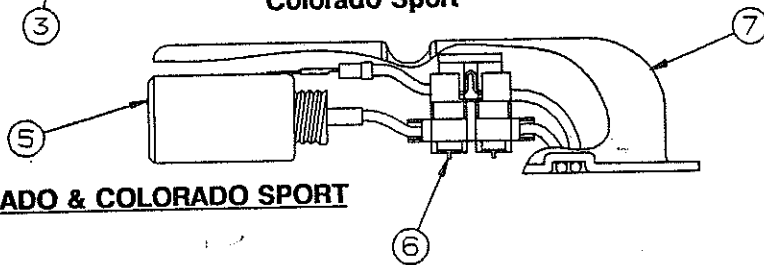

4749B6421 Housing assembly (complete)
NOTE: Must order code 11 for Colorado and Colorado Sport

4742-9221 READING LIGHT KIT COLORADO & COLORADO SPORT

CODE	PART NO.	DESCRIPTION
1	4744A4741	Double dome light (complete)
	4714F0891	Dome light lens
2	4742-923	Light mounting board
3	4749-9641	Gripper clip x2
4	4742-926	Uncoiled cord 10'
5	4749-968	12 Volt receptacle
6	4746-3778	Fuse holder
7	4749B9661	Housing cover
	4745-3968	Screw x2
8	4749-880	12 Volt DC light decal
9	4744-060	Bushing x1
10	4734-2388	Blue wire connector x4
11	4021600201	15' Wire (runs to battery)
	4024	Ring terminal x2