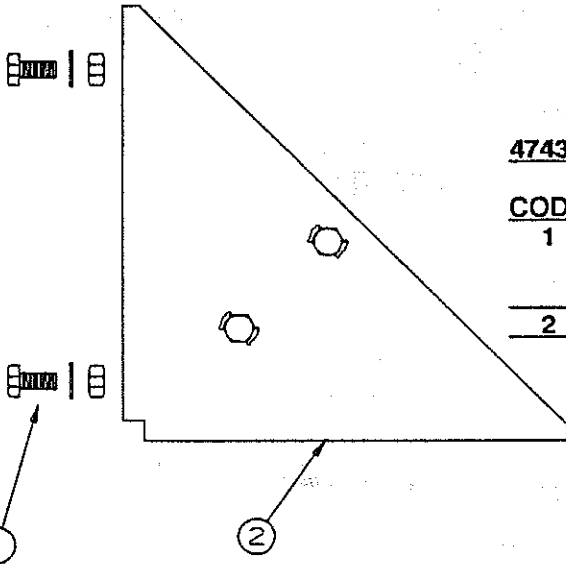

REPAIR PARTS

4747-6541 SAFE STEP 'DESTINY'

CODE	PART NO.	DESCRIPTION
1	4749-6491	Step channel
2	4747-4818	Rivet x6
3	4747-9741	Safe step