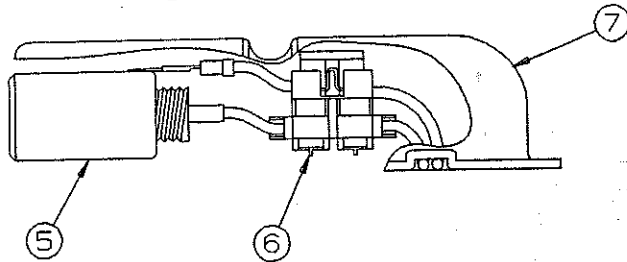

4749B6421 Housing assembly (complete)
NOTE: Mounting screws & blue wire connectors included

4749A6431 READING LIGHT KIT

CODE	PART NO.	DESCRIPTION
1	4737F5911	Dome light (complete)
	4714F0891	Dome light lens
2	4749A962	Light mounting board
3	4749-9641	Gripper clip x2
4	4749-971	Coiled cord
5	4749-968	12 Volt Receptacle
6	4746-3778	Fuse holder
7	4749B9661	Housing cover (plastic)
	4745-3968	Screw x3
8	4749-880	12 Volt DC light decal
9	4734-2388	Blue wire connector x2