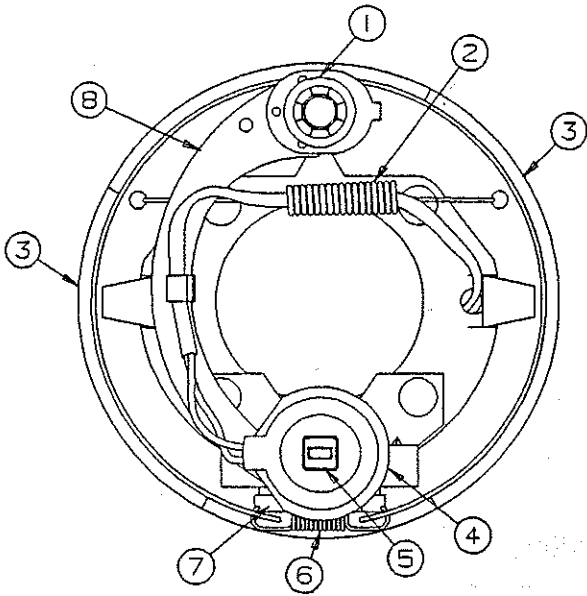

1992 ACCESSORY