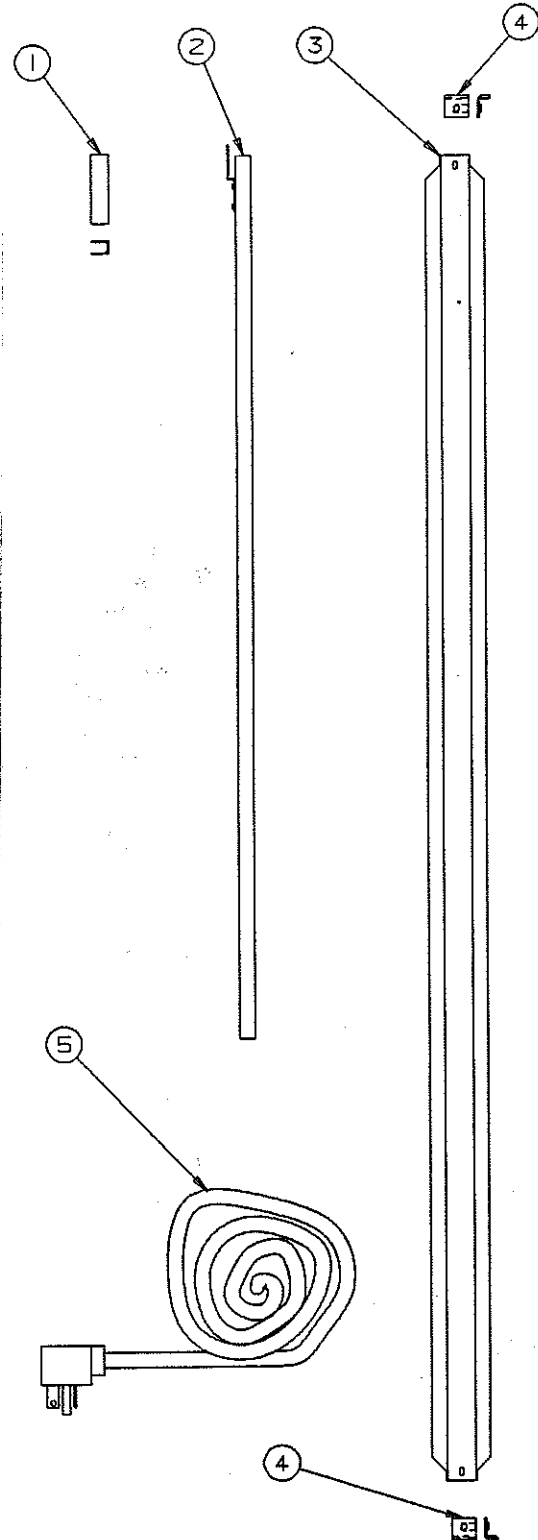

1992 ACCESSORY

4737F8091 MINI MACH/SUPER MACH AIR CONDITIONER KIT "PIONEER & DESTINY"

CODE	PART NO.	DESCRIPTION
1	4749-2121	Channel extrusion x4, M4
2	4741D6201	Top brace pole x2
	4724-2608	Stop button x2
	4716-065	Screw x2
3	4747A8901	Roof brace x2
	1212-0128	Grommet x1
	4744-3118	Grommet x4 1"
	4350000022	Foam tape
4	4747A6951	Mounting bracket x4
	4746A0538	Machine screw 1/4-20x1/2
	4747-2328	Sealing washer x4 (rubber)
	4749A1098	Washer x4 "arctic white"
	4747-1118	Bolt 1/4-20x1x4
5	4748-6591	Power cord
	4739-4158	Nylon clamp x3
	4741C9368	Screw x3
	4723-3378	Strap assembly (velcro) x1
6	4744A1301	Shear pin x1, M10
	4741B9658	Expansion rivet x8
	4350000058	Foam tape 6"

4742-9291 MINI-MACH/SUPER MACH AIR CONDITIONER KIT "AMERICANA"

CODE	PART NO.	DESCRIPTION
1	4749-2121	Channel extrusion x4, M4
2	4747B5471	Top brace pole x2
	4724-2608	Stop button x2
	4716-065	Screw x2
3	4350000058	Foam tape 6" (not shown)
4	1212-0128	Grommet x1 (not shown)
5	4748-6591	Power cord
	4739-4158	Nylon clamp x3
	4741C9368	Screw x3
	4723-3378	Strap assembly (velcro) x1