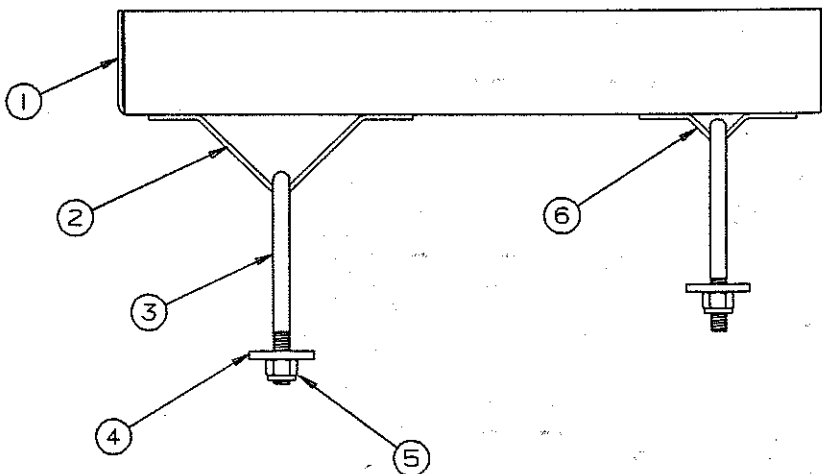

4746-9001 BATTERY MOUNT KIT 'DESTINY, COLORADO & COLORADO SPORT'

CODE	PART NO.	DESCRIPTION
1	4746-900	Battery pan
2	4746-904	"V" bracket x1 (large)
	1203-8641	Rivet x4, M50
3	4746-901	U-Bolt x2
4	4746-902	Strap x2 (metal)
5	1201B6028	Locknut x4
6	4746-903	"V" bracket (small)
	1203-8641	Rivet x4, M50
7	4749-5531	Wire harness #10 AWG
8	4746-3778	Fuse holder (15 AMP fuse purchase locally)
9	4746-433	Caution decal