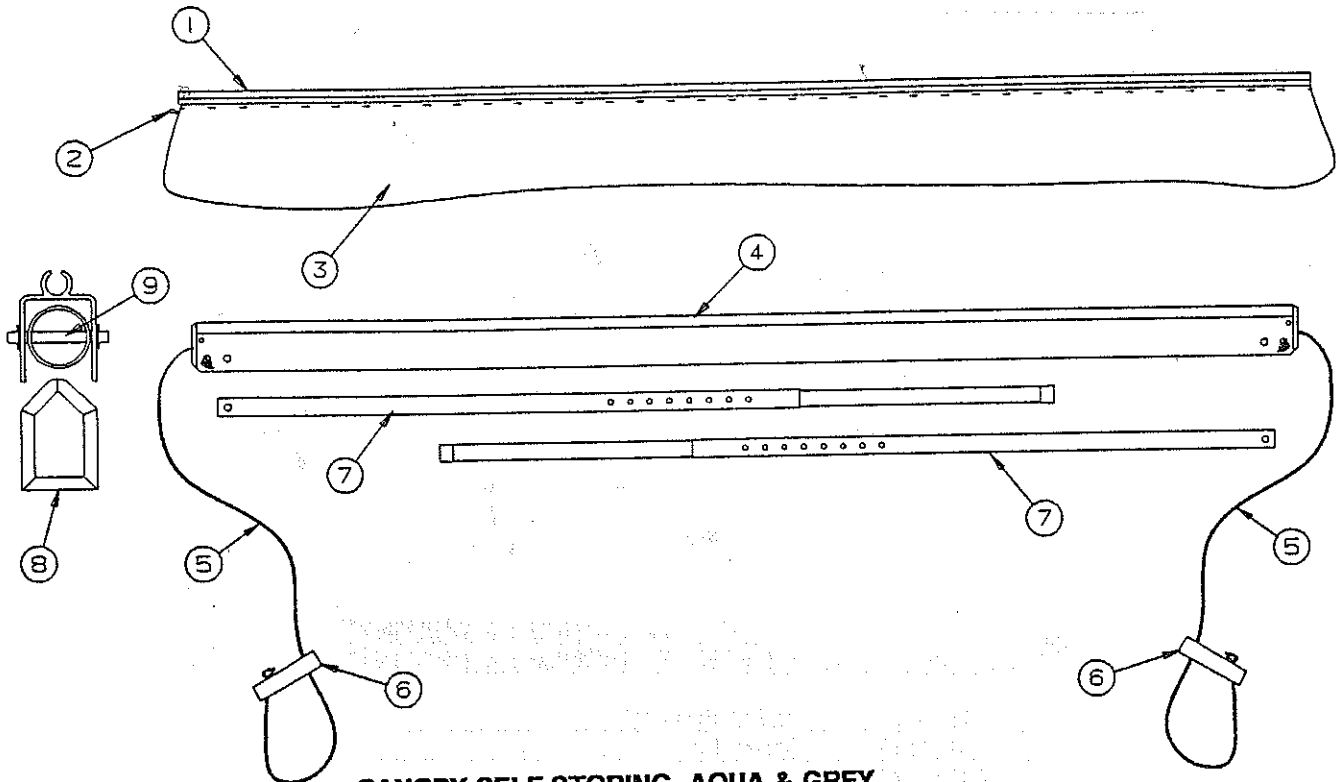

1992 ACCESSORY

CANOPY SELF-STORING, AQUA & GREY

4724B7571	Canopy, 8'	2666, 2670, 2675
4724K7011	Canopy, 9'	2685
4724-7851	Canopy, 9 1/2'	2681, 2684, 2690
4747B6561	Canopy, 10'	2689
4724K7021	Canopy, 11'	2692, 2693, 2694, 2610, 2695

CODE	PART NO.	DESCRIPTION
1	4064700289	PVC vinyl seal (sold/foot)
2	6650500130	Chain zipper (grey)
	1225-4461	Zipper pull (grey), M5
3	4714A3821	Canopy bag 8' (grey)
	4714A2681	Canopy bag 9' (grey)
	4714A2671	Canopy bag 9 1/2' (grey)
	4714A3831	Canopy bag 10' (grey)
	4714A2691	Canopy bag 11' (grey)
4	4749A2271	Canopy support 8'
	4737C1391	Canopy support 9'
	4737-9771	Canopy support 9 1/2'
	4747A9841	Canopy support 10'
	4737C1541	Canopy support 11'
5	8460A1431	Poly rope 10 1/2' x2
	4724-2558	12" Hook stake x2 (plastic)
6	4724B3931	Rope adjustor (wood)
7	4737F5971	Pole assembly x2
	8470-1748	Red cap x2
	4734-6708	Spring clip x2
8	4737B4258	End cap x2
	4737-3208	Tek screw x2
9	4720A2361	Rod & pal nuts
	1201B7338	Pal nut