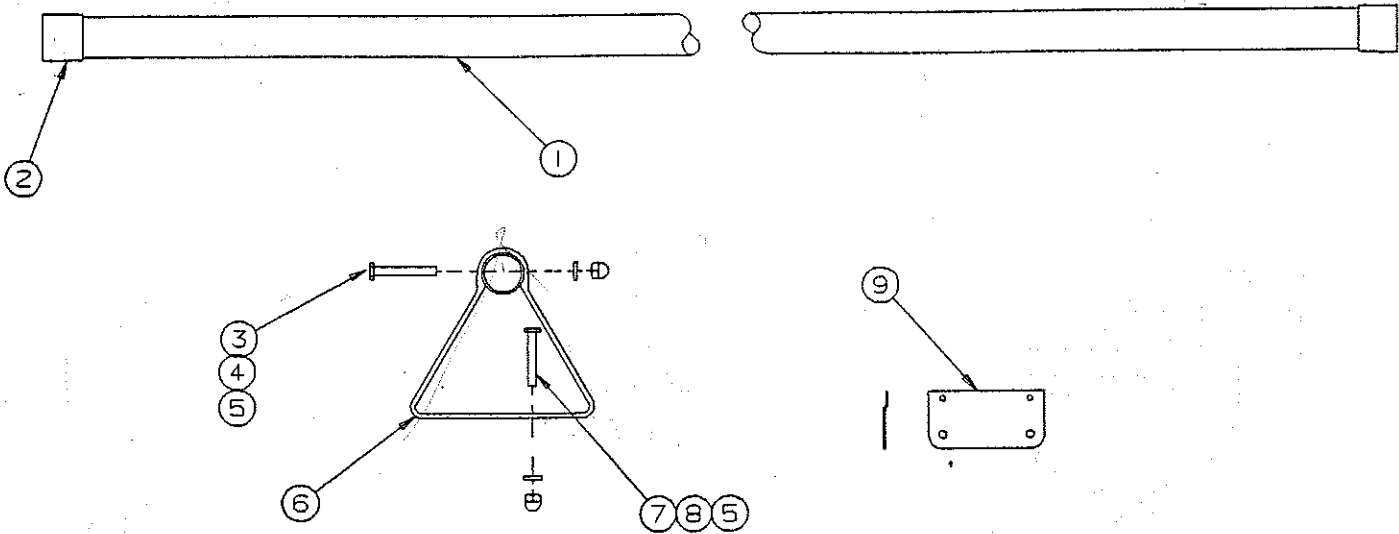

REPAIR PARTS

4742-9081 1 BAR ROOF RACK KIT "PIONEER & DESTINY"
4742-9091 2 BAR ROOF RACK KIT "PIONEER & DESTINY"

CODE	PART NO.	DESCRIPTION
1	4742-9111	Cross bar
2	4743-3391	End cap
3	1200E101P8	1/4" x 1 3/4" Bolt "SS"
4	4747-2328	Sealing washer "rubber"
5	1201E6128	Acorn nut
6	4742-9151	Roof rack riser
	4350000059	Tacky tape 18"
7	1200E2068	1/4" x 1 1/2" Bolt "SS"
8	1202E0408	Washer "SS"
9	4742-9191	Offset mounting plate
	1203-8651	Rivet, M50
10	4747A388	Caution decal