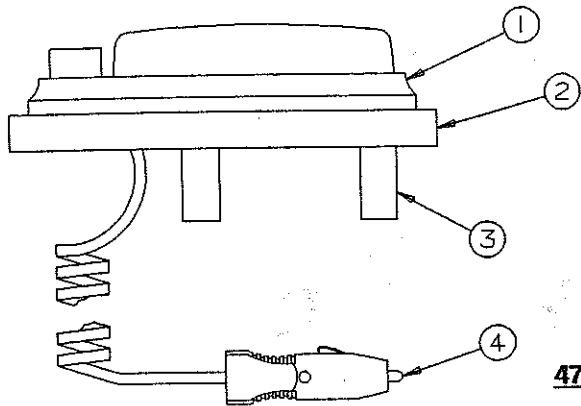

1992 ACCESSORY