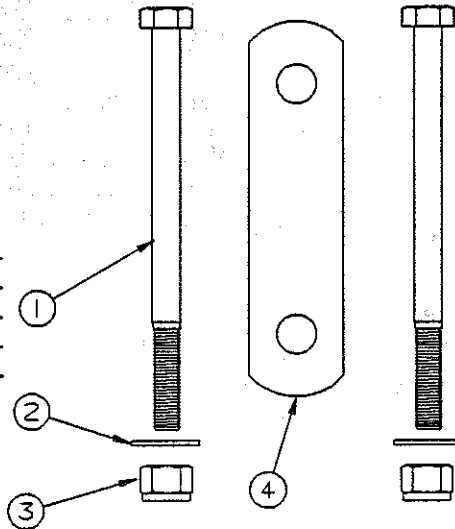

4743-6001 SPARE TIRE MOUNT 'COLORADO'

CODE	PART NO.	DESCRIPTION
1	1200B151	Bolt x2
2	1202B0588	Washer x2
3	1201C6368	Locknut x2
4	4738B136	Bar mount