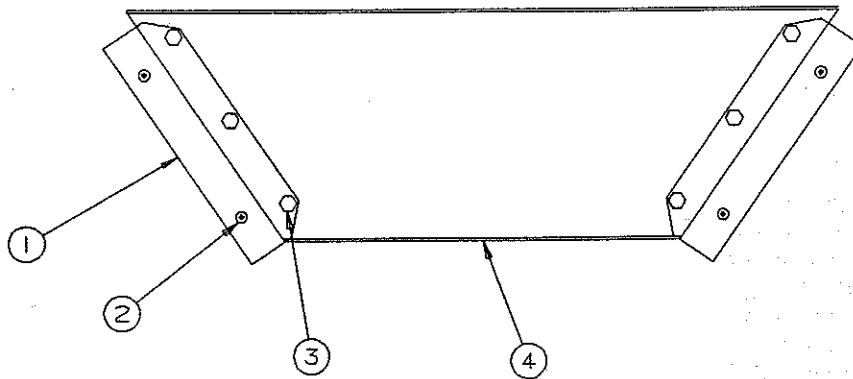

REPAIR PARTS

4749-2001 BATTERY MOUNT KIT 'AMERICANA & PIONEER'

CODE	PART NO.	DESCRIPTION
1	4749-199	Battery angle x2
2	1103E1018	Screw x4
3	1200E1268	Bolt x6
	1201E603	Locknut x6
4	4749-198	Battery plate
5	4749-5531	Wire harness #10 AWG
6	4746-3778	Fuse holder x1 (15 AMP fuse purchase locally)
7	4746-433	Caution decal