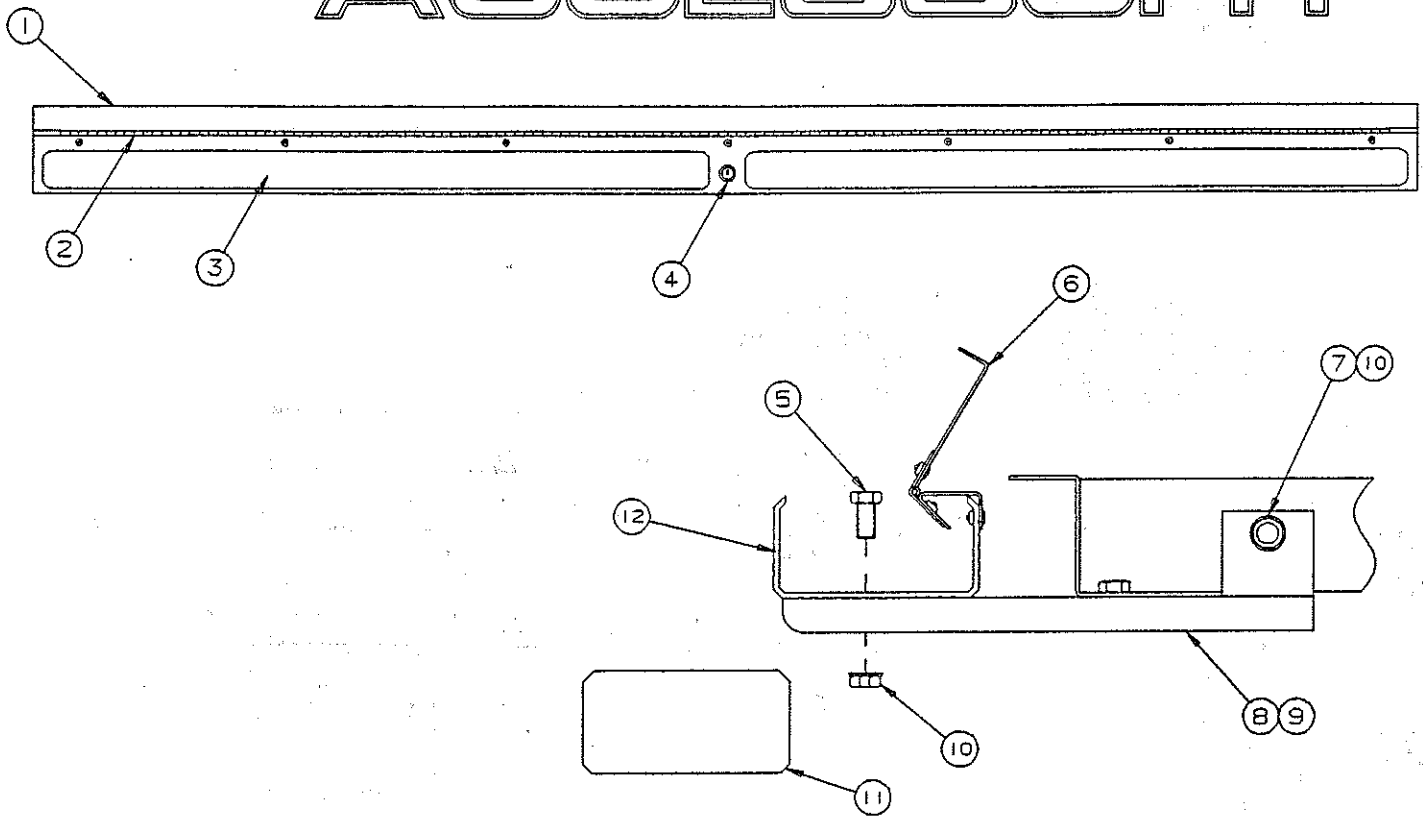

1992

ACCESSORY

4742-9211 STORAGE/STEP BUMPER 'COLORADO SPORT'

CODE	PART NO.	DESCRIPTION
1	4743A315	Bumper lid (small)
	4733D0601	Rivet x7
2	4743A317	Hinge x1
	4733D0601	Rivet x7
3	4743-3181	Anti-skid tape x2
4	4744-2571	Lock x1
	4730A3211	Key, M10
5	1200B3048	3/4" Bolt x4
6	4743A316	Bumper lid (large)
	4733D0601	Rivet x7
7	1200B1368	2 1/2" Bolt x2
	1202B046	Washer x2
8	4743-570	Bumper bracket (curbside)
9	4743-597	Bumper bracket (roadside)
10	4739-2298	Nut x10
11	4745-3701	Bumper cap x2
	4745-3968	Screw x3 per cap
12	4743-312	Sport bumper
13	4350000074	1 1/2" Rubber tape