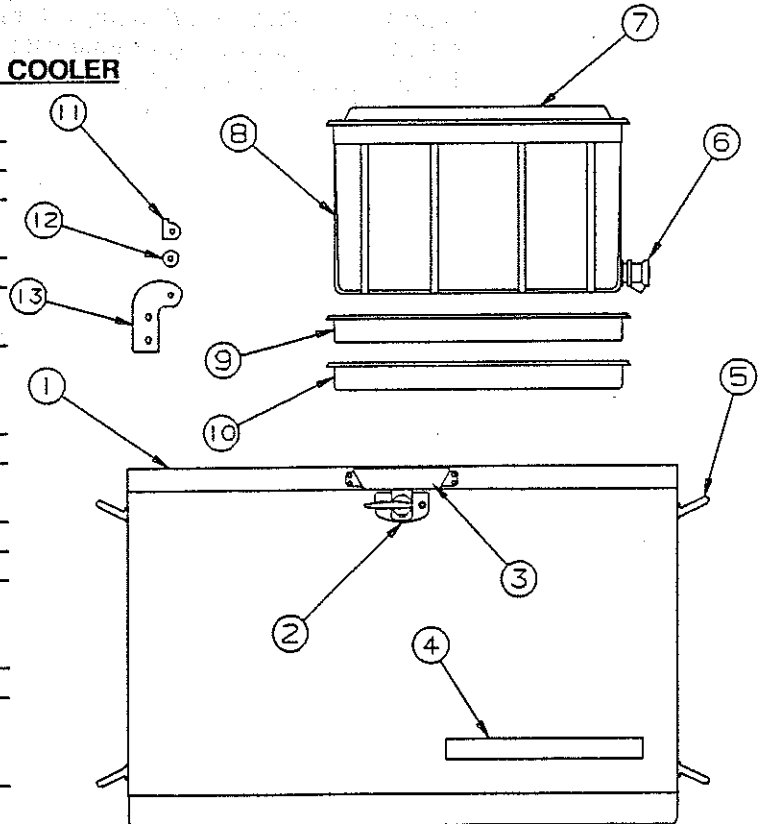

1992 ACCESSORY

4714H2011, ELECTRIC BRAKE PACKAGE (COMPLETE)

CODE	PART NO.	DESCRIPTION
1	4714A2461	Anchor post clip x2, M2
2	4714A2411	Retractor spring
3	4714B2071	Brake shoes (primary & secondary)
4	4714D2451	Magnet package (white wire) (includes: 1 magnet, 1 spring and 1 retainer clip)
5	4714B2471	Retainer clip, M2
6	4714A2101	Adjusting screw spring
7	4714A2041	Adjusting screw
8	4714A2841	Actuating lever arm package (includes: right hand and left hand arms)
9	4714B2421	Magnet housing spring (not shown)

4744E9001 AMERICANA SERIES CONVERTIBLE COOLER

CODE	PART NO.	DESCRIPTION
1	4744C9081	Cooler door
2	4744A8181	Latch
3	4744-8051	Latch cover
	4716-062	Screw x4
4	4744A8158	Decal
5	4744-8321	Cooler leg x4
	4741-8218	Hex head screw x8
6	4744-9071	Faucet assembly
	1212-0128	Grommet
	4744-8261	Plastic nut
7	4744-8331	Ice tub lid
8	4744-9051	Ice tub (includes faucet)
	Note: Ice tub lid sold separately	
9	4744-8171	Drip tray
10	4744-8031	Half tray x2
11	4744-9098	Right pivot
	4744-9108	Left pivot
	1107B0818	Screw (x2 per pivot)
12	4744-8308	Nylon spacer
13	4744-8291	Hinge plate (right)
	4744-8281	Hinge plate (left)
	4741-8218	Hex head screw x2