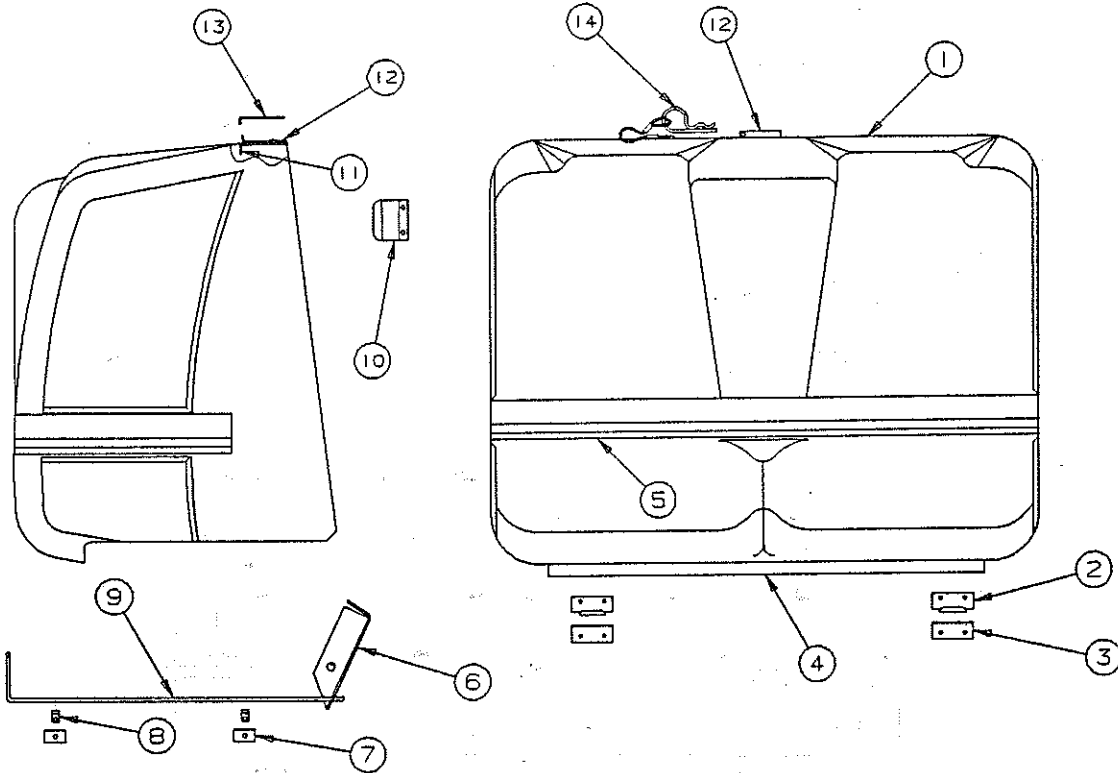

1992 ACCESSORY

4749E1341 MOLDED GAS BOTTLE COVER, "AMERICANA"
4716A1341 Hardware Parts Pkg for Molded Cover Only

CODE	PART NO.	DESCRIPTION
1	4749A1851	Gas bottle cover
2	4749A1968	Latch x2
	4733D0601	Rivet x4, M25
3	4749-1958	Latch angle x2
	1203-8651	Rivet x4, M50
4	4749A2038	Stiffener angle
	4733D0601	Rivet, M25
5	4350001280F	Trim tape (5 ft)
6	4747A9301	Safety latch bracket
	4733-3398	Plastic washer x1
	4724-2608	Recessed bumper x2
	1202B0268	Washer
	1103B1028	Screw 1 1/4"
7	4749-1948	Plastic spacer x2
8	4747-2538	Clamp x2
	1203-8651	Rivet x2 M50
	1202B0268	Washer x2
9	4747A2091	Safety latch rod
	4749-2071	Black cap x1
10	4747A9471	Keeper bracket x4
	4741B9658	Expansion rivet x8
11	4747D936	Along-a-top
	4733D0601	Rivet x5, M25
12	4747A3121	Gas bottle cover strike
	4744-4611	Expansion rivet, M25
13	4747B3111	Gas bottle cover latch
	4744-4611	Expansion rivet, M25
14	4732A4791	Safety pin
	4748-611	Cable assembly
	4733D0601	Rivet x1, M25