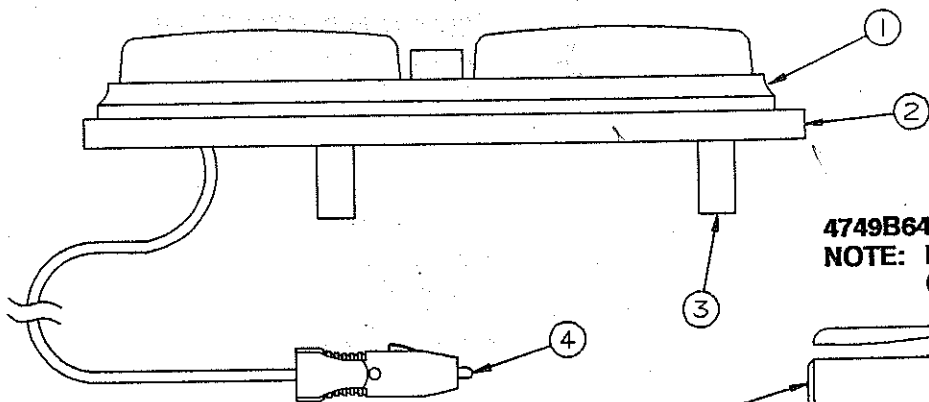

1992 ACCESSORY

4749B6421 Housing assembly (complete)
NOTE: Mounting screws & blue wire connectors included

4749A6431 READING LIGHT KIT

CODE	PART NO.	DESCRIPTION
1	4737F5911	Dome light (complete)
	4714F0891	Dome light lens
2	4749A962	Light mounting board
3	4749-9641	Gripper clip x2
4	4749-971	Coiled cord
5	4749-968	12 Volt Receptacle
6	4746-3778	Fuse holder
7	4749B9661	Housing cover (plastic)
	4745-3968	Screw x3
8	4749-880	12 Volt DC light decal
9	4734-2388	Blue wire connector x2