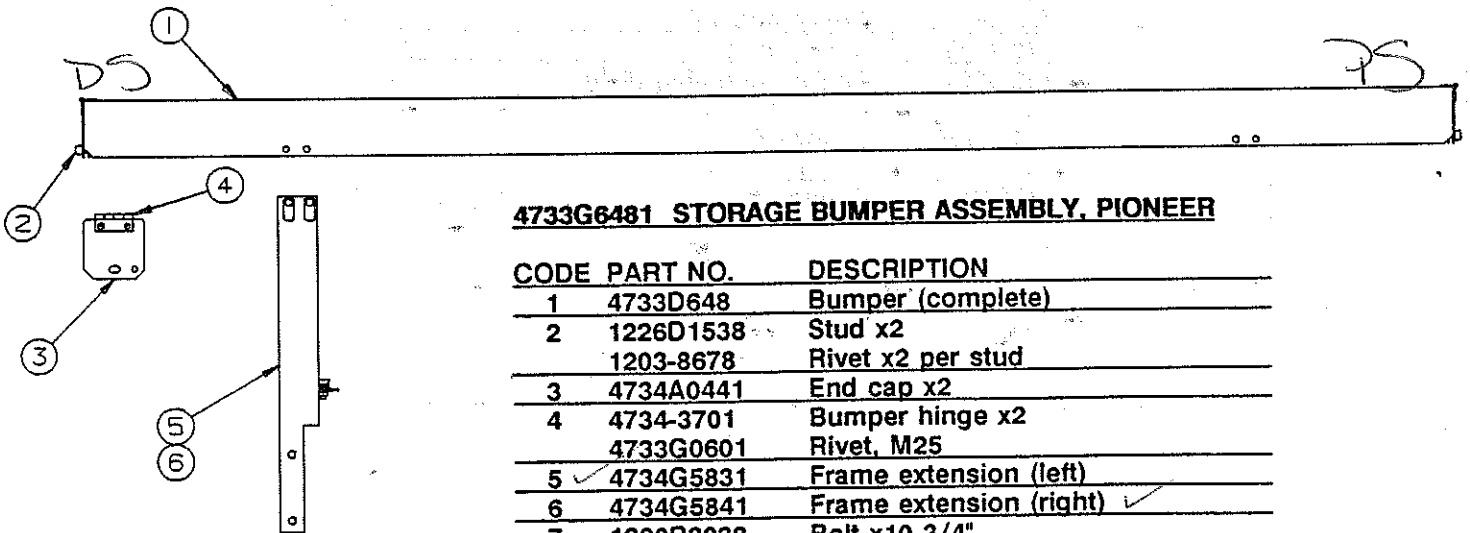

4733G6481 STORAGE BUMPER ASSEMBLY, PIONEER

CODE	PART NO.	DESCRIPTION
1	4733D648	Bumper (complete)
2	1226D1538	Stud x2
	1203-8678	Rivet x2 per stud
3	4734A0441	End cap x2
4	4734-3701	Bumper hinge x2
	4733G0601	Rivet, M25
5	4734G5831	Frame extension (left)
6	4734G5841	Frame extension (right)
7	1200B3038	Bolt x10 3/4"
	1202B1028	Washer x4
8	4737-819	Panel gasket