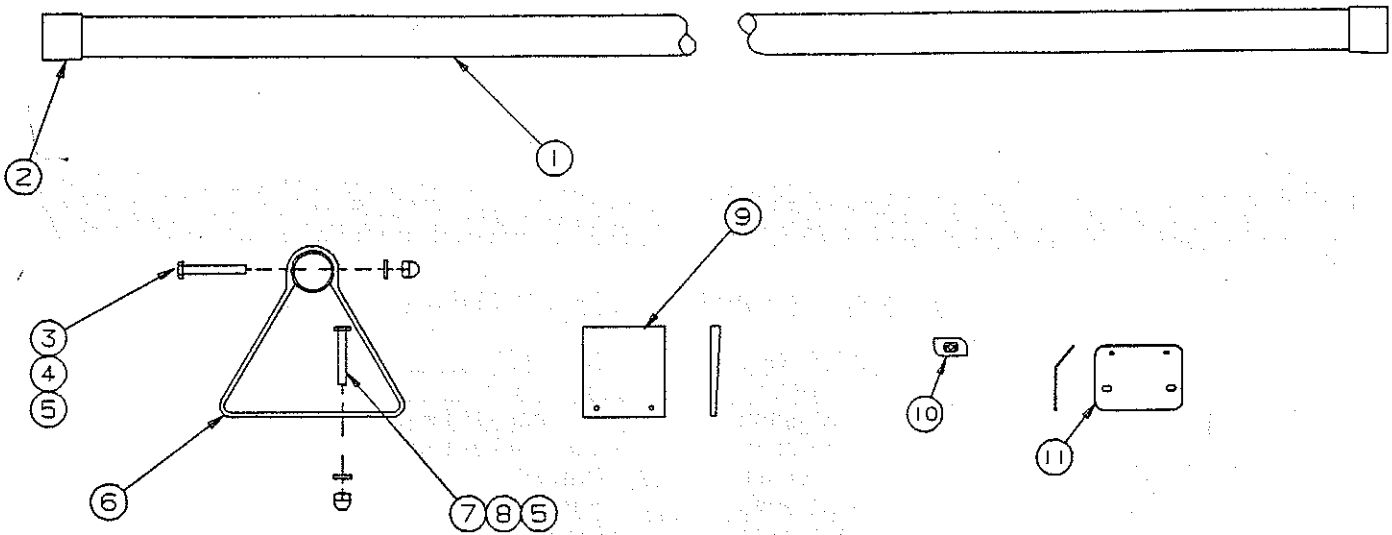

1992 ACCESSORY

4742-9061 1 BAR ROOF RACK KIT 'AMERICANA'
4742-9071 2 BAR ROOF RACK KIT 'AMERICANA'

CODE	PART NO.	DESCRIPTION
1	4742-9111	Cross bar
2	4743-3391	End cap
3	1200E101P8	1/4"x 1 3/4" Bolt "SS"
4	4747-2328	Sealing washer "rubber"
5	1201E6128	Acorn nut
6	4742-9151	Roof rack riser
7	1200E2068	1/4" x 1 1/2" Bolt "SS"
8	1202E0408	Washer "SS"
9	4742-9161	Shim
	4350000059	Tacky tape 18"
10	4742-9178	Cove insert
11	4742-9181	Angled mounting plate
	4739-2918	Screw cap washer
	4739C2908	Screw cap
	4742-9348	1/2" Screw
12	4747A388	Caution decal