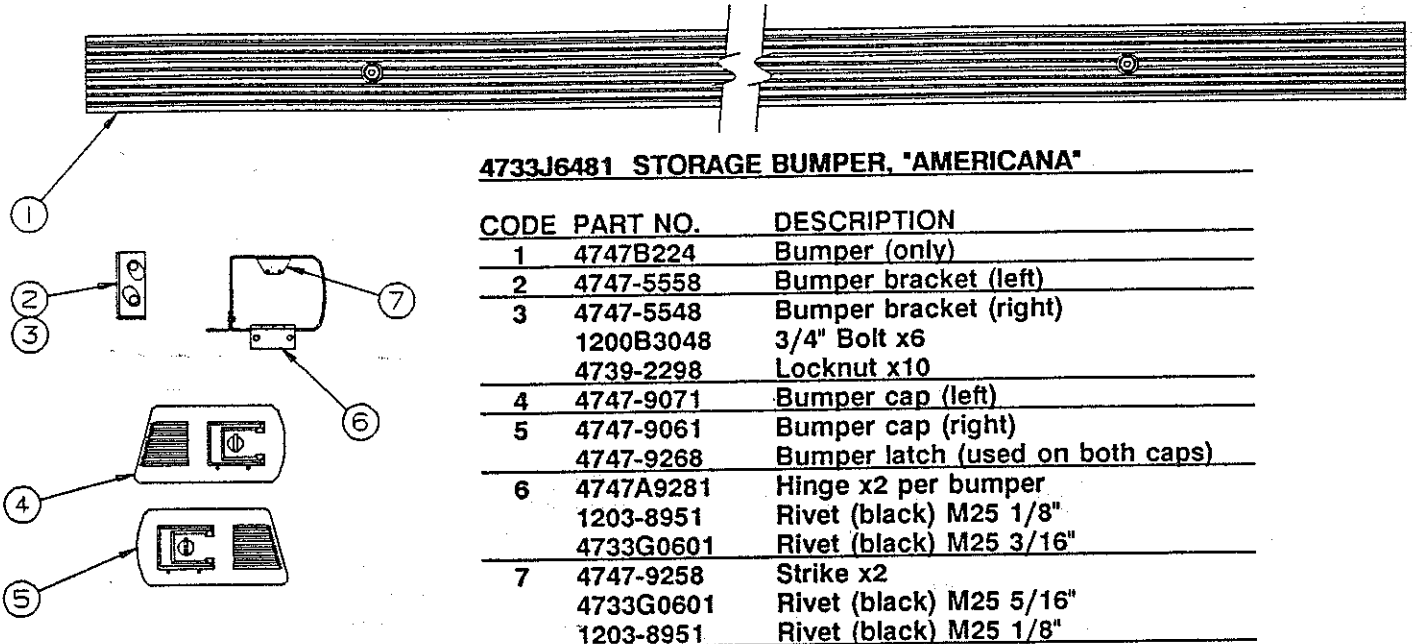

REPAIR PARTS

4733J6481 STORAGE BUMPER, "AMERICANA"

CODE	PART NO.	DESCRIPTION
1	4747B224	Bumper (only)
2	4747-5558	Bumper bracket (left)
3	4747-5548	Bumper bracket (right)
	1200B3048	3/4" Bolt x6
	4739-2298	Locknut x10
4	4747-9071	Bumper cap (left)
5	4747-9061	Bumper cap (right)
	4747-9268	Bumper latch (used on both caps)
6	4747A9281	Hinge x2 per bumper
	1203-8951	Rivet (black) M25 1/8"
	4733G0601	Rivet (black) M25 3/16"
7	4747-9258	Strike x2
	4733G0601	Rivet (black) M25 5/16"
	1203-8951	Rivet (black) M25 1/8"