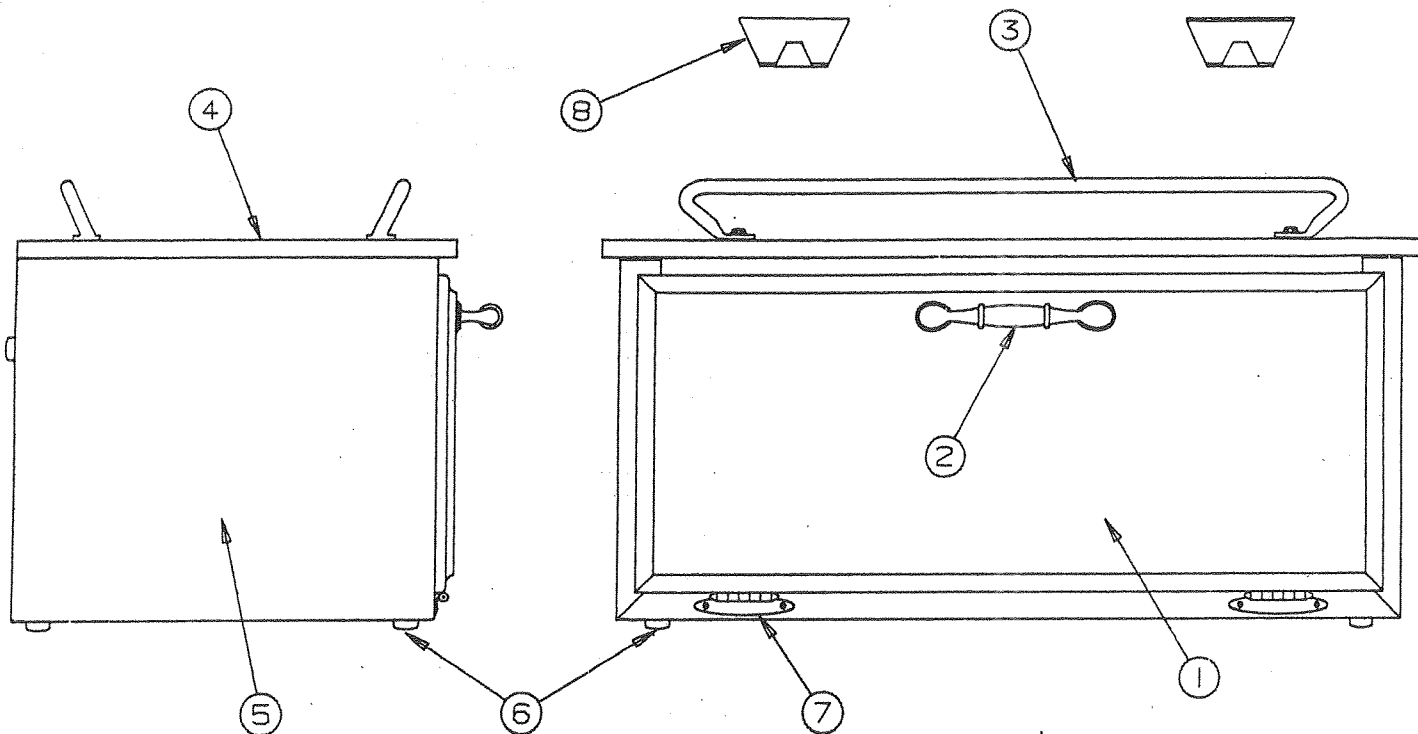

1990 accessory PARTS LIST

OVERHEAD CABINET VANITY BOARD