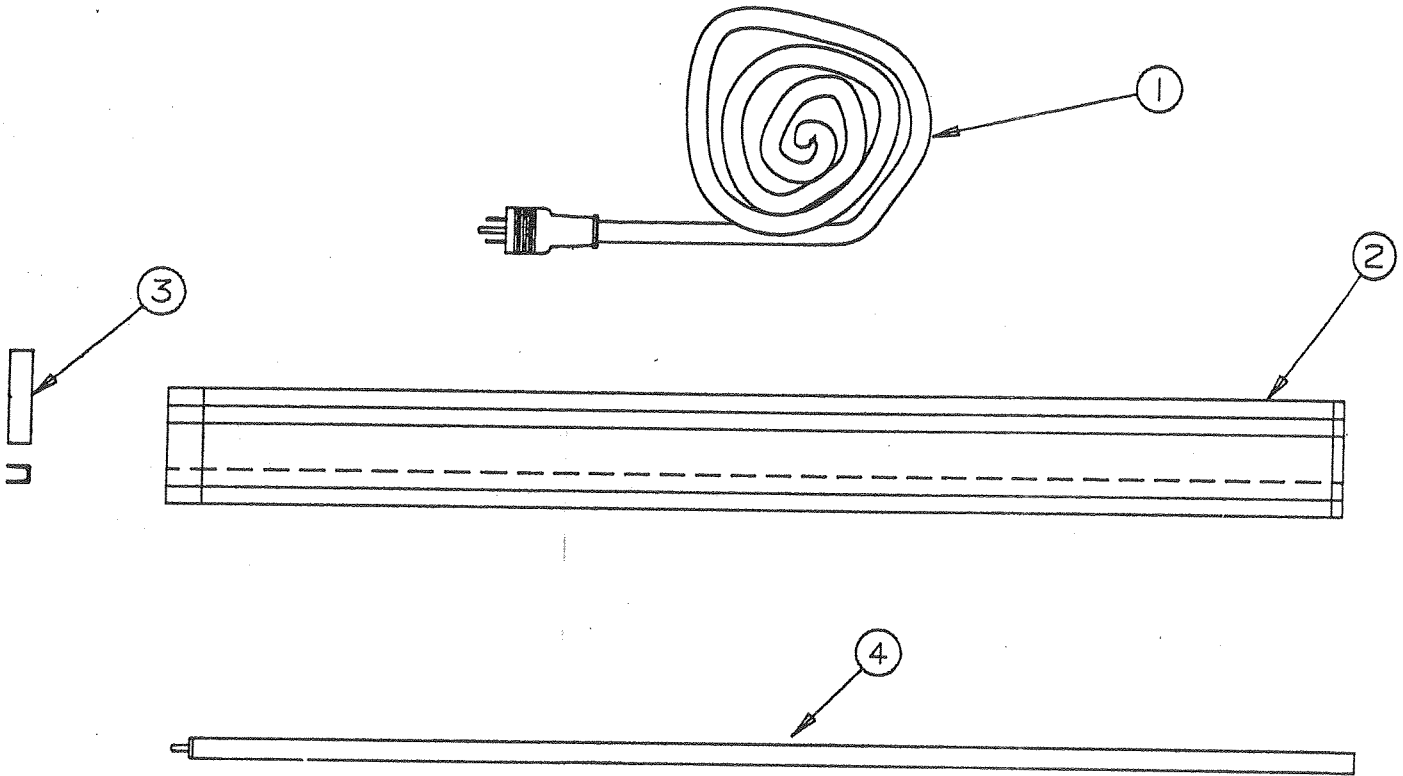

1990 accessory PARTS LIST

M M A/C KIT 2400 AMERICANA

4749-1401 MINI MACH AIR CONDITIONER AMERICANA

CODE	PART NO.	DESCRIPTION
1	4733-1651	Power cord x1
	4739-4158	Nylon clamp x3
	4741B9368	Screw x3
	4723-3378	Strap assy (velcro) x1
2	4744A5811	Wire cover x1 (grey)
3	4749-2121	Channel extrusion x1, M4 (inserted in hole cut out)
4	4747A5471	Top support brace assy x2
	4724-2608	Stop button x2
	4716-065	Screw x2
5	1212-0128	Grommet x1
	4350000058	Foam tape, 6" pc

Note: Item 5. not shown