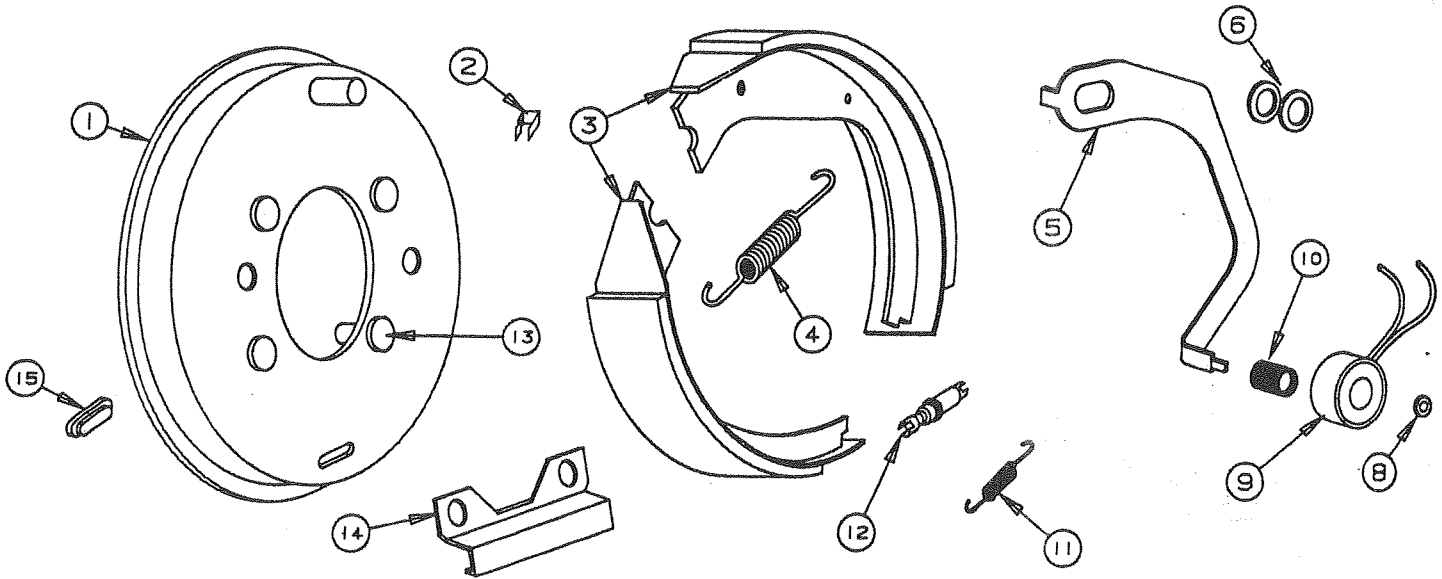

ELECTRIC BRAKES

1990 accessory PARTS LIST

ELECTRIC BRAKE PACKAGE (COMPLETE)

4714H2011 for 1 1/16" diameter straight spindle

Item	Coleman Part NO.	Dexter Part No.	Qty/ Brake	Description
1	Note	36-36-4	1	Backing plate assy
2	Note	46-23	2	Shoe hold-down spring
3	4714B2071	40-125	1	Primary shoe and lining assy and
		40-49	1	Secondary shoe and lining assy
4	4714A2411	46-24	1	Retractor spring
5	4714-2841	47-30-4	1	RH actuating lever arm and
		47-29-4	1	LH actuating lever arm
6	4714A2461	46-30	2	Anchor post clip, M2
7	*Note	27-5	1	Wire clip
8	4714A2471	46-39	1	Magnet retainer clip
9	4714C2451	42-44	1	Magnet assy kit; includes 1 magnet, 1 spring and 1 retainer clip
10	4714A2421	46-25	1	Magnet housing spring
11	4714A2101	46-22	1	Adjustable screw spring
12	4714A2041	43-11	1	Adjusting screw
13	Note	7-41	4	Backing plate bolt
14	Note	64-1	1	Stabilizer bracket
15	Note	46-7	1	Plug

4733A3521   23-48   RH complete brake assy only
4733A3531   23-47   LH complete brake assy only

NOTE: Must be ordered through Dexter.
When ordering with Dexter please
supply their vendor number.

Phillips Industries/Dexter Axle Division
1-219-295-1900 Customer Service Department