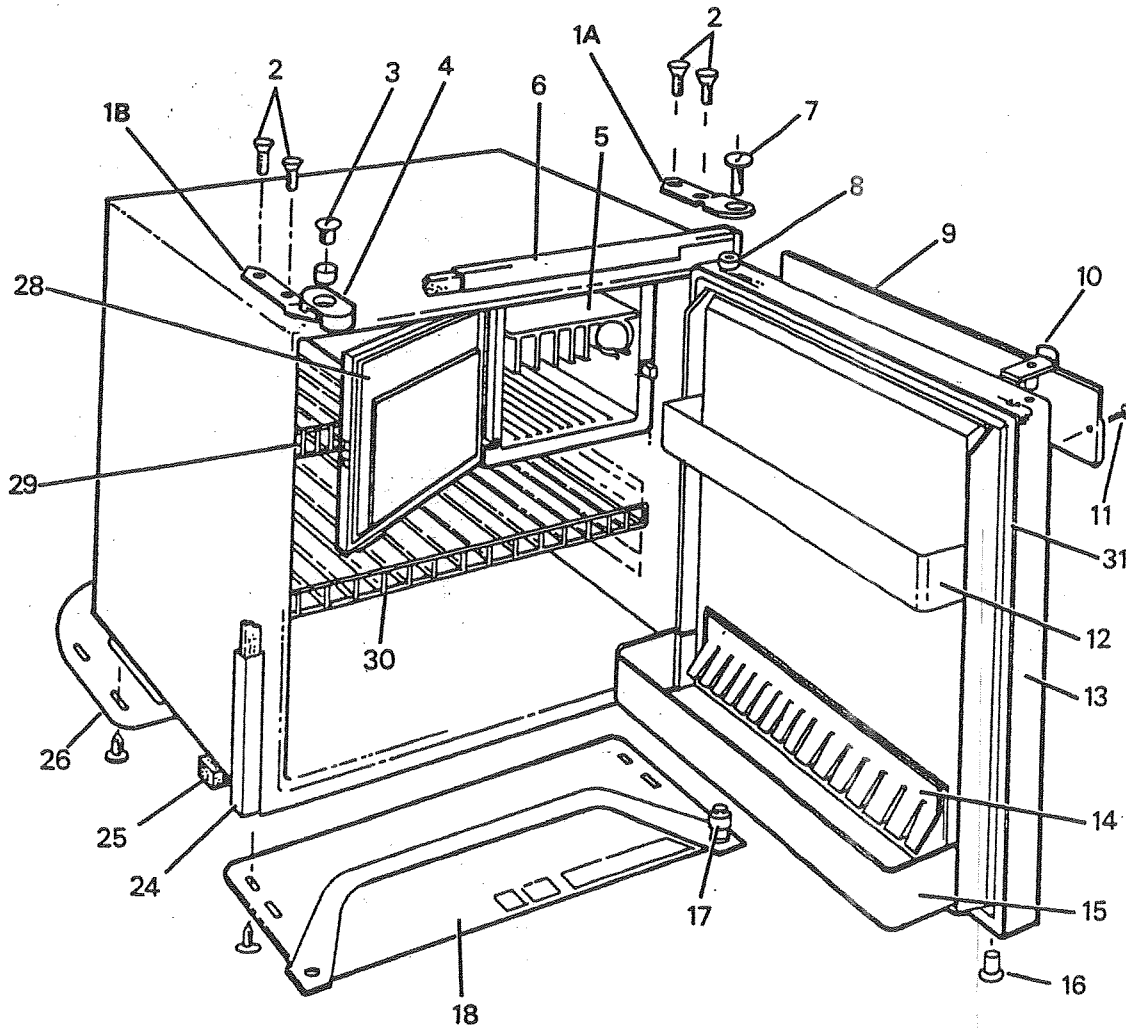

4744-8361 DOMETIC REFRIGERATOR (Model RM2150)

4747B9001 Refrigerator Installation Kit 2400 Americana
4747B9011 Refrigerator Installation Kit 2400 Pioneer

All warranty service and parts procurement for this item will be handled directly by:

Dometic Sales Corporation
(Refer to your factory authorized service center list for address and phone number.)

CODE	PART NO.	DESCRIPTION
1A	2904671035	Blade for upper hinge, RH
1B	2904672033	Blade for upper hinge, LH
2	7241285011	Screw, M4 x 6 pan. posi zn.
3	2904818008	Screw for travel latch
4	290481700	Travel latch
5	2904814007	Shelf for evaporator
6	2904803018	Sealing channel, top
7	2904752033	Upper hinge pin screw
8	2901617031	Hinge bearing, upper
9	2901479127	Nameplate

10	2904841000	Stop for travel latch
11	2901431003	Screw for nameplate
12	2904618028	Door shelf, upper
13	2904836000	Door, complete less shelves
14	2904780018	Bottle retainer for lower shelf
15	2904619026	Door shelf, lower
16	2900348034	Hinge bearing, lower
17	2900352002	Hinge pin, lower
18	2900354057	Front foot plate
19	2901713000	Divider for ice tray
20	2901681000	Ice tray only
21	2904751019	Drain tube for defrost water
22	2904586019	Unit, complete
23	2904802028	Sealing channel, RH
24	2904802036	Sealing channel, LH
25	2901230025	Sealing strip, bottom front
26	2900355021	Rear foot plate
27	2901668000	Gasket for cold chamber
28	2904645013	Door only for cold chamber
29	2904838006	Upper cabinet shelf
30	2904838014	Lower cabinet shelf
31	2902012042	Replacement door gasket set