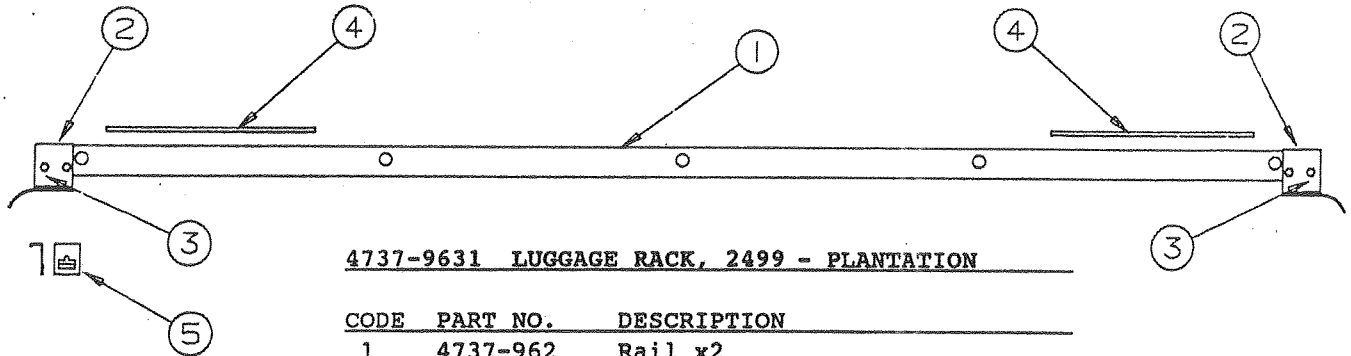

4737-9631 LUGGAGE RACK, 2499 - PLANTATION

CODE	PART NO.	DESCRIPTION
1	4737-962	Rail x2
2	4739B6901	Support assy x4
	4716-051	Machine screw x8 (goes through top)
	1201E6398	Nut x8
	4350000091	Foam tape 3 3/16" long
3	1200E1458	Bolt x8 1/4-20 x 2 1/2
	1201E6128	Acorn nut x8 1/4-20
4	4737A9038	Pad x4
	1203-8978	Rivet x12
5	4744-2708	Gutter cup x2
	4060021801	Poly rope
	4743-275	"S" Hook x6
6	4716-065	#10 x1" Screw x8 (goes through side of top)

Note: Item 6 not shown