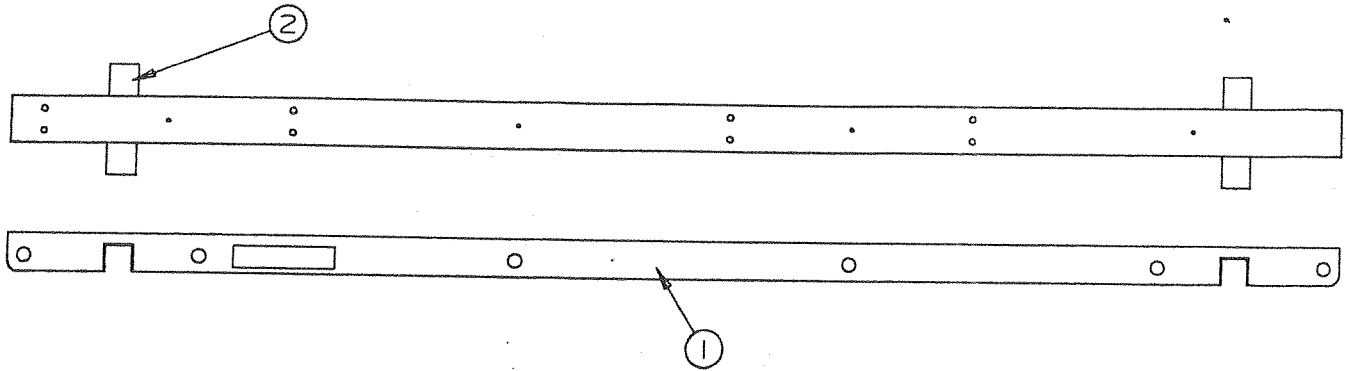

1990 accessory PARTS LIST

BIKE RACK CROSSBAR KIT ROOF RACK

4747A5751 BIKE RACK CROSSBAR KIT PIONEER

CODE	PART NO.	DESCRIPTION
1	4747A440	Crossbar x1
2	4747-441	Crossbar bracket x2
3	1200E101	Bolt 1/4 - 20 x 1 3/4" x8
	1201E6128	Acorn nut x8
	1202E0408	Washer x16

Note: Item 3. not shown