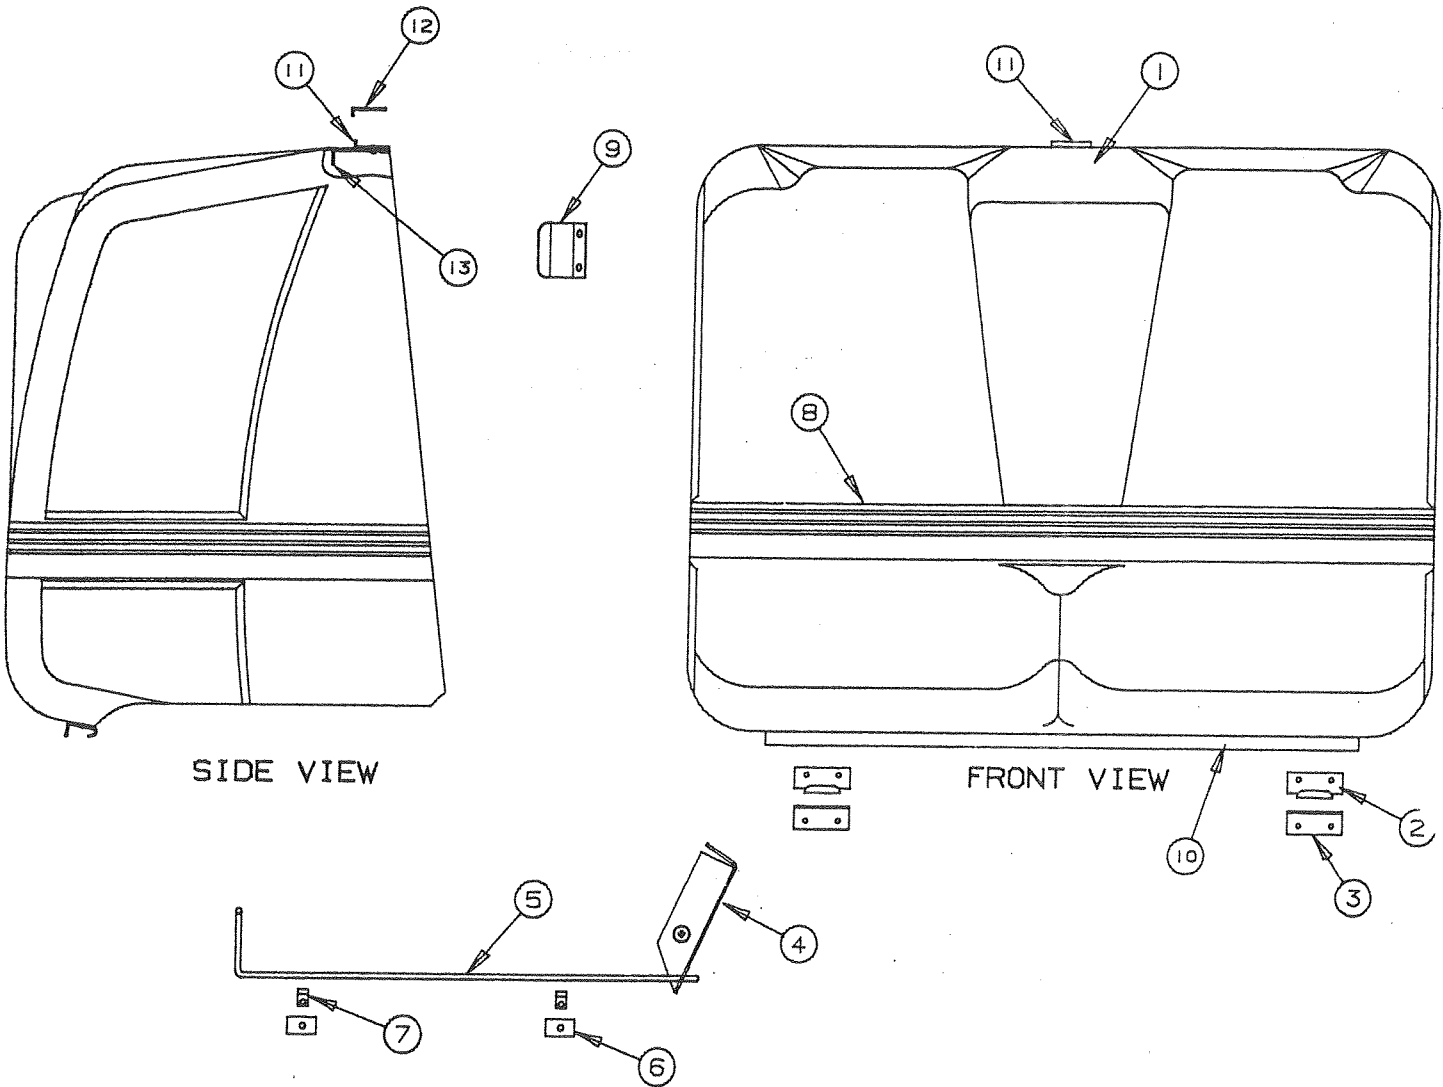

MOLDED GAS BOTTLE COVER

1990 accessory PARTS LIST

4749B1341 MOLDED GAS BOTTLE COVER, 2400

CODE	PART NO.	DESCRIPTION
1	4749-185	Gas bottle cover
2	4749A1968	Latch x2
	4733C0601	Rivet x4, M25
3	4749-1958	Latch angle x2
	4733C0601	Rivet x4, M25
4	4747-9301	Safety latch bracket
	4733-3398	Plastic washer x1
	4724-2608	Recessed bumper
	1202B0268	Washer
	1103B1028	Screw 1 1/4"
5	4747A2091	Safety latch rod
	4749-2078	Black cap x1
6	4749-1948	Plastic spacer x2
7	4747-2538	Clamp x2
	1203-8651	Pop rivet, x2 M50
	1202B0268	Washer x2

CODE	PART NO.	DESCRIPTION
8	4716A512	Trim tape (5 ft.) all 1989 models
	4716B512	Trim tape (5 ft.) 2480, 2482
	4716C512	Trim tape (5 ft.) 2490, 2495, 2410
9	4747-9471	Keeper bracket x4
	4741B9658	Expansion rivet x8
10	4749-2038	Stiffener angle
	4733C0601	Rivet, M25
11	4747-3121	Gas bottle cover strike (black)
	4733C0601	Rivet x2, M25
12	4747-3111	Gas bottle cover strike (colonial white)
	4744-4611	Expanda rivet x2
13	4749B936	Along-a-top
	4733C0601	Rivet x5, M25