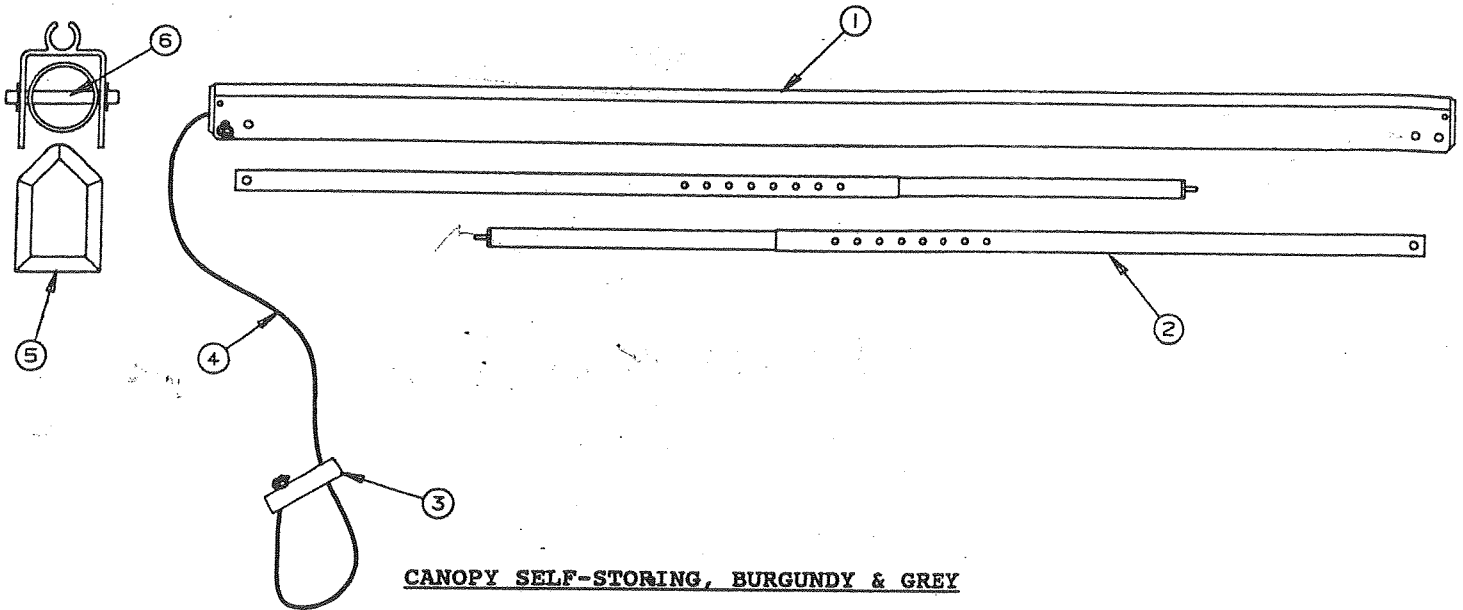

CANOPY SELF-STORING, BURGUNDY & GREY

- 4724G7001 Canopy 7'
- 4724-7571 Canopy 8'
- 4724H7011 Canopy 9'
- 4724H7021 Canopy 11'
- 4723B7481 Canopy 13'

CODE	PART NO.	DESCRIPTION
1	4737B1451	Canopy support 7'
	4749-2271	Canopy support 8'
	4737B1391	Canopy support 9'
	4737B1541	Canopy support 11'
	4737B9641	Canopy support 13'
2	4737E5971	Pole assembly x2 (all)
	8470-1748	Red cap x2
	4734-6708	Spring clip x2
3	4724B3931	Roze adjustor
4	8460A1431	Poly rope, 10 ft
	4724-2558	12" Hook stake
5	4737A4258	End cap x2
	4737-3208	Tek screw x2
6	4720A2361	Support rod and 2 pal nuts
	1201B7338	Pal nut x2
	4716-067	Screw x2 (canopy stop)
7	4723A5291	Canopy rafter pole x3 (2499 only)
	4741-4971	Canopy rafter pole bumper x3 (2499 only)
8	4714-2671	Canopy bag 7'
	4714-3821	Canopy bag 8'
	4714-2681	Canopy bag 9'
	4714-3831	Canopy bag 10'
	4714-2691	Canopy bag 11'
	4714-3841	Canopy bag 13'
	4064700089	Vinyl seal

Note: Item 7 & 8 not shown