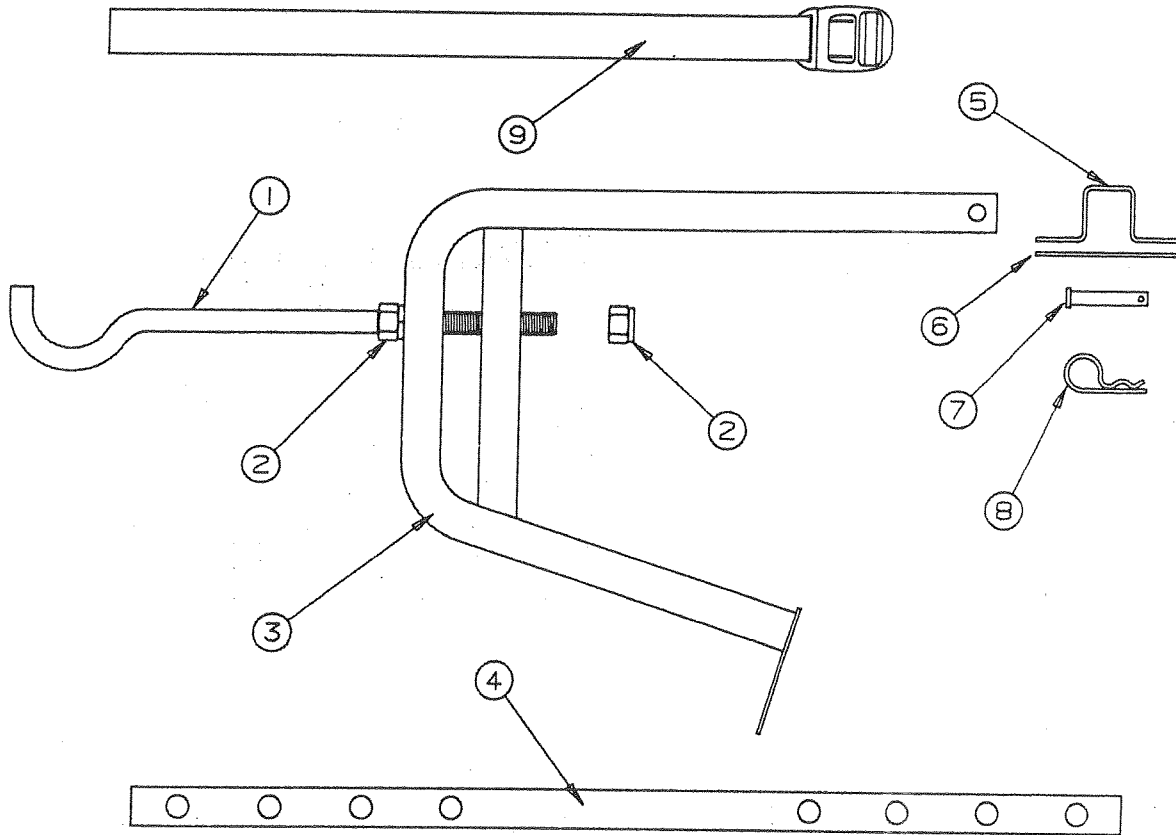

4744A5831 BIKE RACK ASSEMBLY PIONEER

CODE	PART NO.	DESCRIPTION
1	4739-4881	Rack hook x2
2	1201C6368	Nut x4
3	4739C631	Rack tube assy x2
	1103E1018	Screw x4
4	4739B484	Cross brace x1
5	4739B485	Rack top bracket x2
	4716-051	Screw 1 1/2", x4
	1201B6958	Keps nut x4
6	4741A802	Support pad x2
7	4771-2631	Hitch pin x2, M5
8	4732A4791	Safety pin x2, M10
9	4724-7881	Lashing strap x4
10	4350000091	1/2' Black neoprene rubber tape
	4350000058	Saturated foam tape

Note: Item 10 not shown