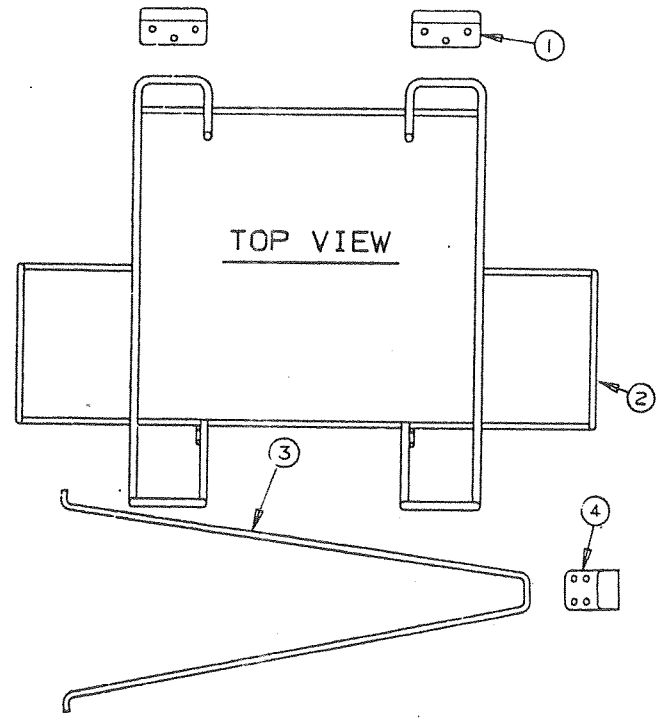

4747A5411 STOVE BRACKET & MOUNTING KIT

CODE	PART NO.	DESCRIPTION
1	4734B3058	Mounting bracket x2
	4741B9368	Screw (painted)
2	4734B292	Stove rack x1
3	4737B937	Stove support rod x1
4	4737B9338	Stove support bracket x1
	4733-4138	Tek screw x4