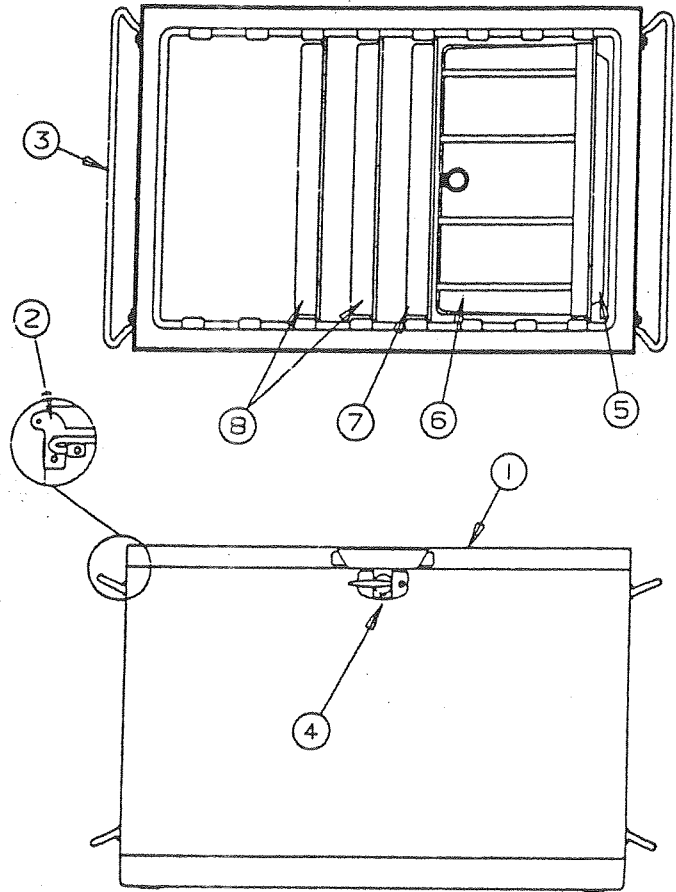

1990 accessory PARTS LIST

CONVERTIBLE COOLER BATTERY MOUNT KIT

4744C9001 CONVERTIBLE COOLER

CODE	PART NO.	DESCRIPTION
1	4744B9081	Door assembly
	4744-8051	Latch cover
	4716-062	Screw
	4744-815	Decal
2	4744-9098	Right pivot
	4744-9108	Left pivot
	1107B0818	Screw
3	4744-8321	Leg
	4741-8218	Screw
4	4744A8181	Latch
	4741-8218	Screw
5	4744-8331	Lid
6	4744-9051	Ice tub (includes faucet, grommet and nut)
	4744-9071	Faucet assembly
	1212-0128	Grommet
	4744-8261	Nut
7	4744-8171	Drip tray
8	4744-8031	Half tray