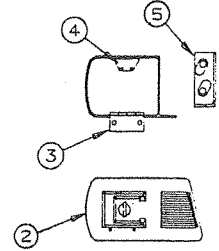

**4744A5831 BIKE RACK ASSEMBLY PIONEER**

CODE	PART NO.	DESCRIPTION
1	4739-4881	Rack hook x2
2	1201C6368	Nut x4
3	4739C631	Rack tube assy x2
	1103E1018	Screw x4
4	4739B484	Cross brace x1
5	4739B485	Rack top bracket x2
	4716-051	Screw 1 1/2", x4
	1201B6958	Keps nut x4
6	4741A802	Support pad x2
7	4771-2631	Hitch pin x2, M5
8	4732A4791	Safety pin x2, M10
9	4724-7881	Lashing strap x4
10	4350000091	1/2' Black neoprene rubber tape
	4350000058	Saturated foam tape

Note: Item 10 not shown

**STORAGE BUMPER  
AMERICANA  
PIONEER**

**1990  
accessory  
PARTS LIST**

FRONT VIEW

SIDE VIEW

Roadside

SIDE VIEW

Curbside