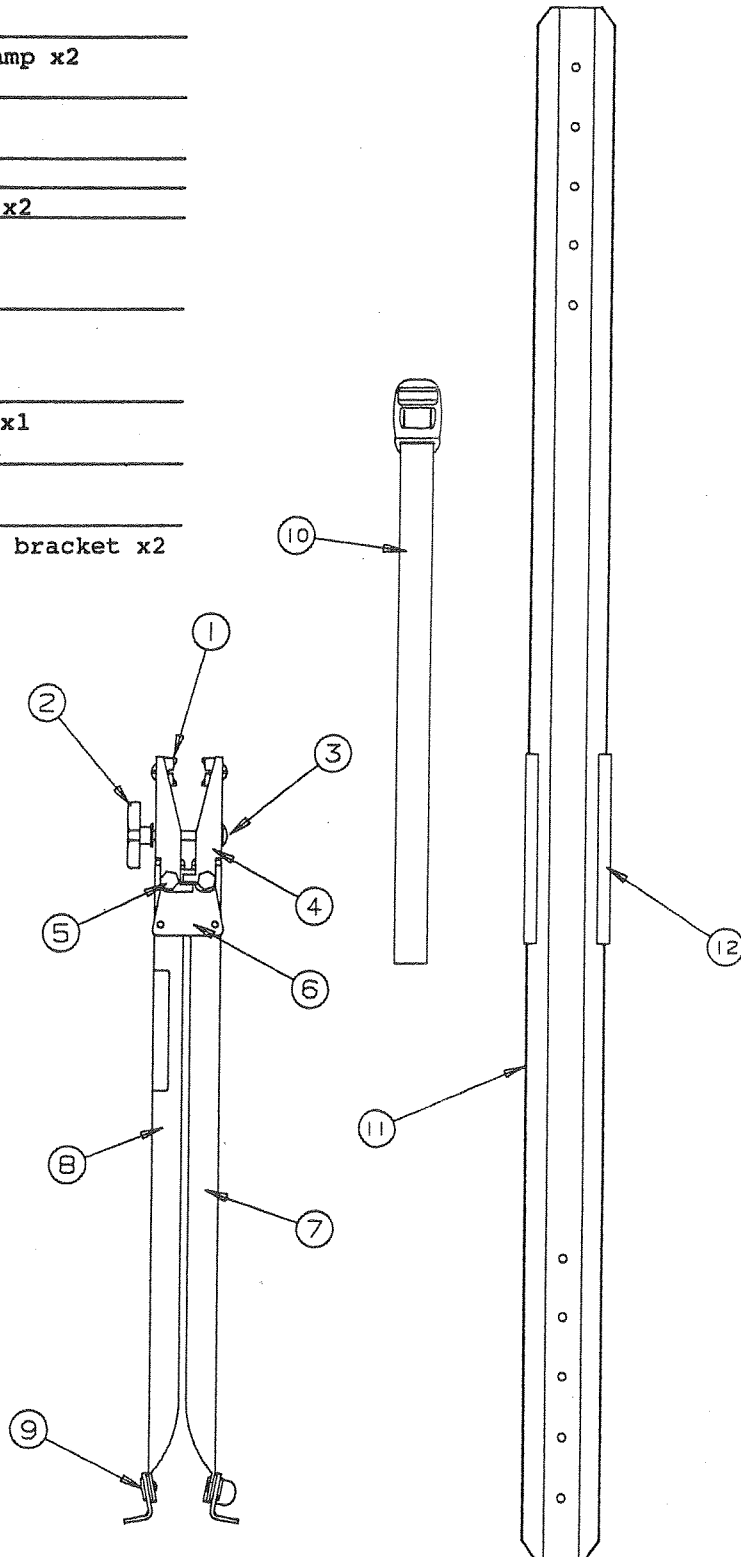

BIKE RACK ASSY

1990 accessory PARTS LIST

4749A1371 BIKE RACK ASSEMBLY AMERICANA

CODE	PART NO.	DESCRIPTION
1	4747-2141	Bike rack tube clamp x2
	1020E1608	Machine screw x2
2	4749-4201	Clamp knob
	4743A278	Nylon washer x1
3	1200E220	Carriage bolt x1
4	4747A220	Bike clamp holder x2
5	1200E101	Bolt x2
	4743A278	Nylon washer x2
	1201E6128	Acorn nut x2
6	4747-219	Plate x2
	4716-051	Machine screw x2
	1201F639	Nut x2
7	4747-698	Support tube assy x1
	4730B4648	Tube plug x1
8	4747-221	Support tube x1
	4730B4648	Tube plug x1
9	4747-5761	Bike rack mounting bracket x2
	4743A278	Nylon washer x1
	1014E1006	Machine screw x1
10	4749A1901	Strap assy x2
11	4737B9401	Cycle channel x1
	4746A0538	Bolt x2
	1202E0408	Washer x2
	1201E6128	Acorn nut x2
12	4060000153	Edge trim (4" pcs)