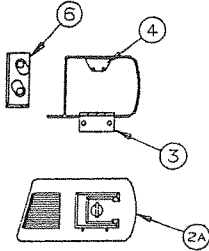

SIDE VIEW

Roadside