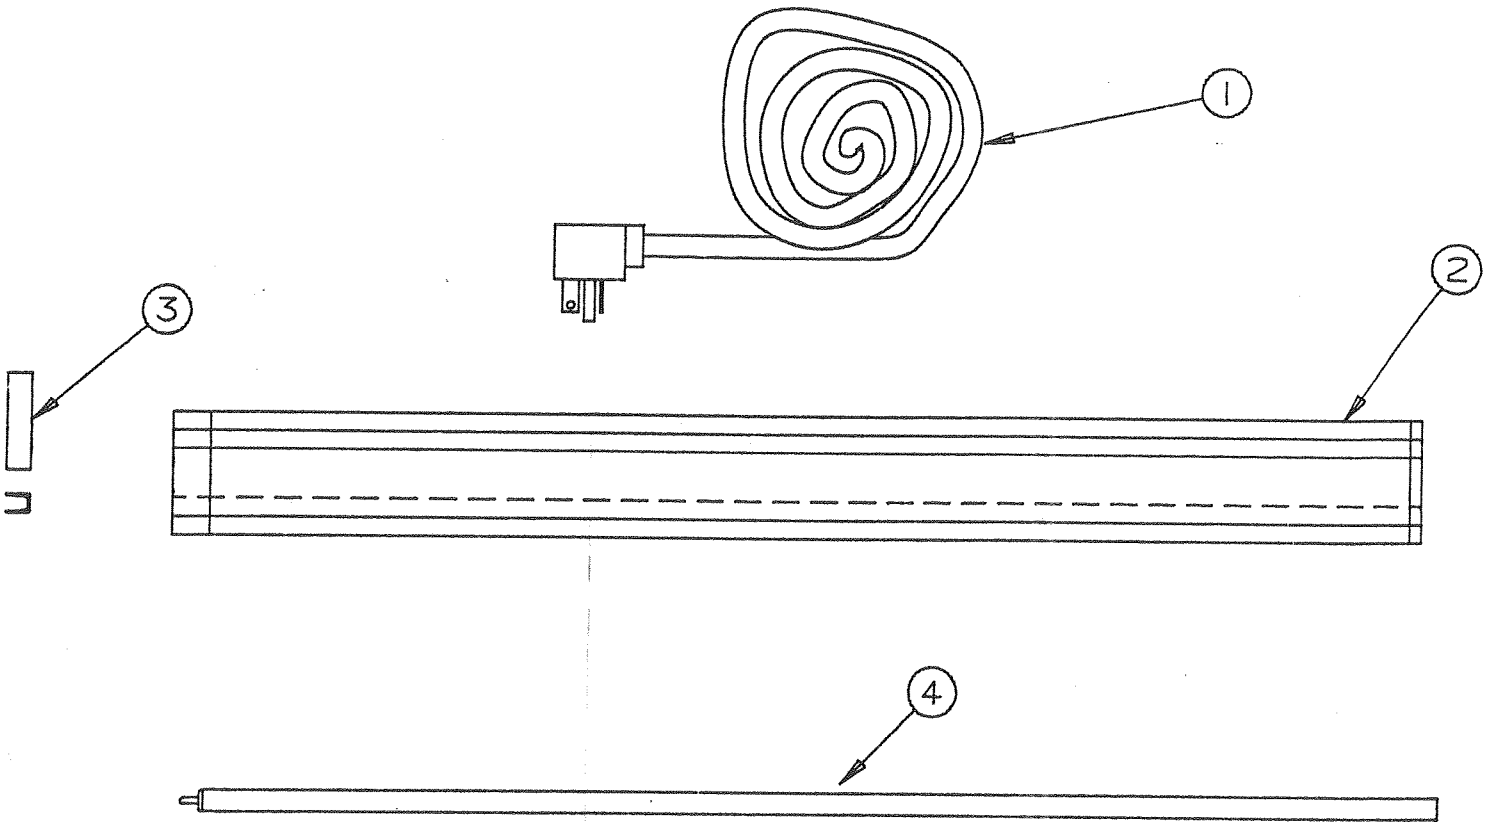

1990 accessory PARTS LIST

SM A/C KIT 2400 AMERICANA

**4749A2181 SUPER MACH AIR CONDITIONER
2400, 2300 AMERICANA**

CODE	PART NO.	DESCRIPTION
1	4744A904	Power cord x1, 20AMP
	4739-4158	Nylon clamp x3
	4741B9368	Screw x3
	4723-3378	Strap assy (velcro) x1
2	4744A5811	Wire cover x1 (grey)
3	4749-2121	Channel extrusion x4, M4 (inserted in hole, cut out)
4	4747A5471	Top support brace assy x2
	4724-2608	Stop button x2.
	4716-065	Screw x2
5	1212-0128	Grommet x1
	4350000053	Foam tape, 6" pc

Note: Item 5 not shown