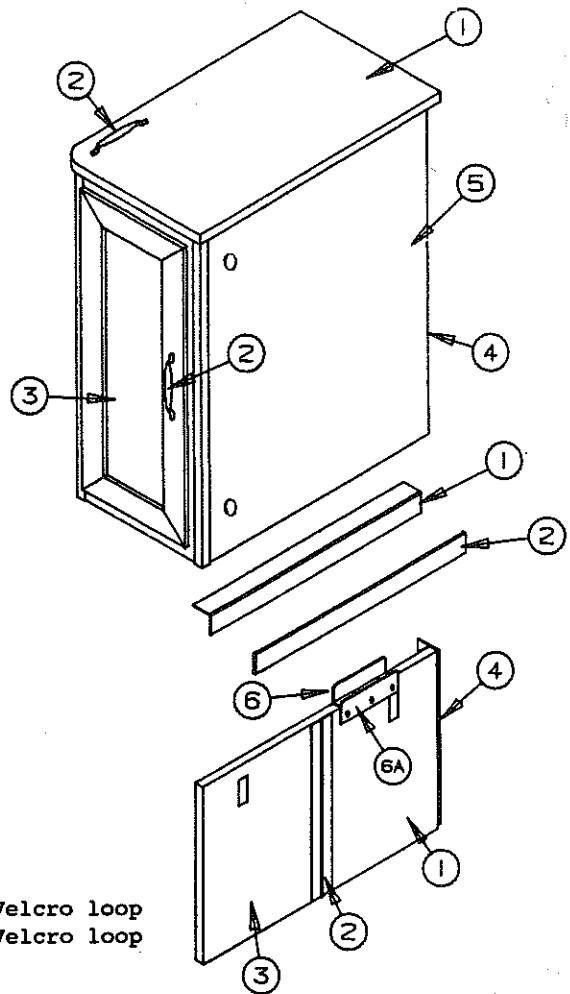

CAMPING TRAILERS

1989

AMERICANA SERIES
PARTS LIST

WARDROBE CAB. ASSY
DINETTE TABLE ASSY

WARDROBE CABINET ASSEMBLY - 2390

4744B6351 - Wardrobe cabinet assembly

CODE	PART NO.	DESCRIPTION
1	4716A1931	Cabinet top
	4060000078	T molding
2	4739A0508	Handle
	4716-055	#8 x 7/8 Screw
3	4744C932	Door assy
	4738-3088	Screw
4	4745-1851	Wardrobe hanger
	4716-076	#8 x 1/2 Screw
5	4745C194	Cabinet side
	4746-141	Bushing

WARDROBE HINGE ASSEMBLY

CODE	PART NO.	DESCRIPTION
1	4744-451	Hinge xl
	4716-076	Screw
2	4744-467	Hinge spacer

WARDROBE CABINET ASSEMBLY - LOWER

4744B633 - Wardrobe cabinet assembly lower

CODE	PART NO.	DESCRIPTION
1	4744A456	Cabinet front
2	4745-409	Hinge
3	4744A455	Cabinet front
4	4745-410	Hinge
5	4716-076	Screw
6	4744A476	Catch plate
6A	4744-476	Catch plate

4723-835 Velcro loop
4724D2631 Velcro loop

4723A7811 Wardrobe backrest assy, 2390
4716-7811 Wardrobe backrest cvr, 2390

4723A7821 Wardrobe cushion assy, 2390
4716-7821 Wardrobe cushion cvr, 2390