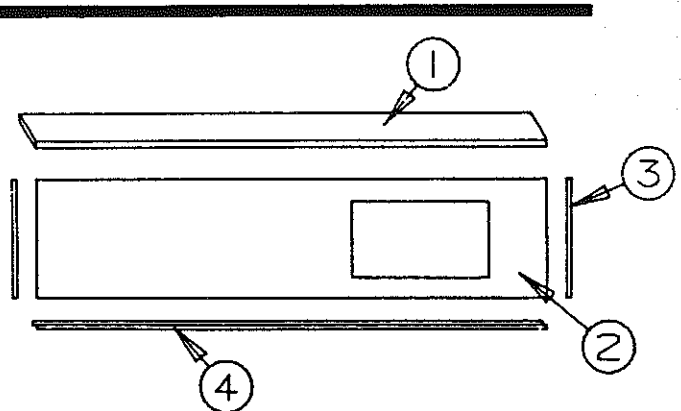

CONVERTER CABINET ASSEMBLIES

CODE	PART NO.	DESCRIPTION
1	4744D0231	Converter cabinet top except 2382
	4744-8741	Converter cabinet top, 2382
	4737-8478	Screw, top to panel angle
2	4714D4501	Universal wall panel (48 x 18 1/8") Classic oak
	4744A024	Panel angle
	1103B0806	Screw angle to front panel
3	4741B8971	Corner divider
4	4741B8961	Toe molding
5	4744A4751	Converter 2380, 2382, 2390 2310
		9 Amp BW
	4745A1571	Converter 2395
		15 Amp BW
	4747-8501	Converter for Refrigerator
6	4739-4608	Screw, converter to front panel
	4744-3101	Power cord
	1201-8738	Clamp
	4739-4608	Screw