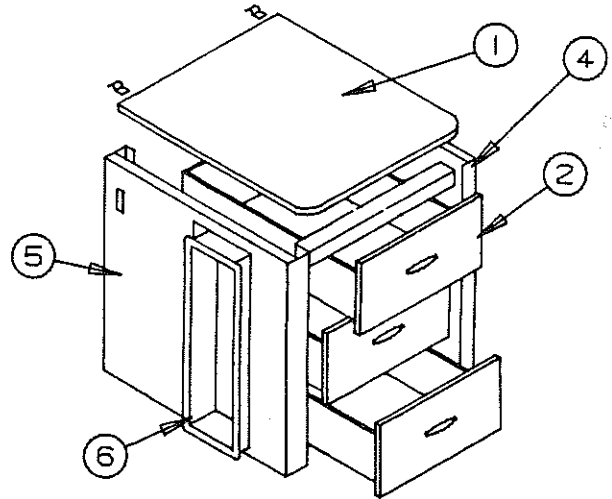

CAMPING TRAILERS

1989

AMERICANA SERIES
PARTS LIST

CHEST OF DRAWERS
POTTIE CABINET
STORAGE CABINET

CHEST OF DRAWERS

4741F594 - Chest of drawers assembly (complete) - 2395

CODE	PART NO.	DESCRIPTION
1	4716E4211	Cabinet top
	4737-8478	Screw, top to cabinet
	4720A0721	Cooler clip, M2
	4716-059	Screw, clip to top
2	4744E5361	Drawer assy, top and center
	4744E5371	Drawer assy, bottom
	4739A0508	Drawer pull
	4716-055	Screw
3	1203-9258	Accordian rivet (plastic)
	1202E0408	Washer
4	4744D155	Chest side, right x1
5	4744C154	Chest side, left x1
6	4737B4198	Recessed fire mount
7	4737A5558	Fire extinguisher