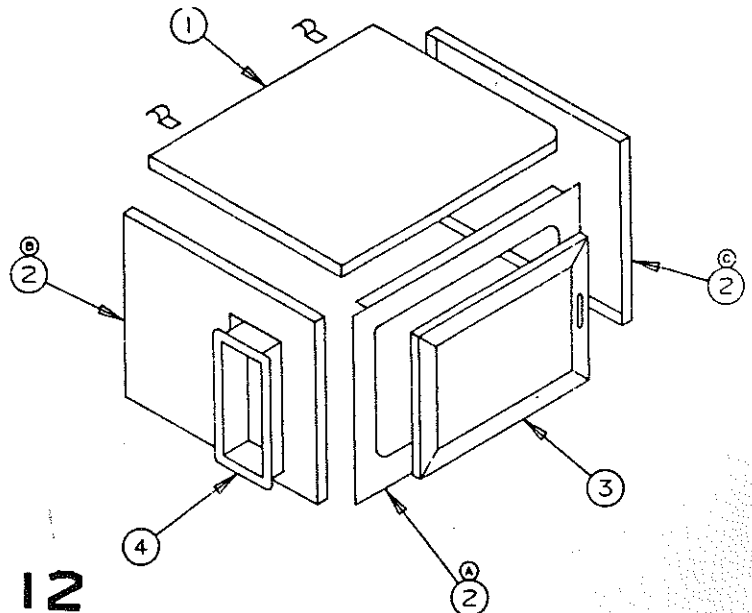

STORAGE CABINET

4741H523 - Storage cabinet assembly, 2380

CODE	PART NO.	DESCRIPTION
1	4716D0621	Cabinet top
	4716-075	Screw, top to cabinet
	4720A0721	Cooler clip, M2
	4716-059	Screw, cabinet sides to top
2A	4741C0631	Cabinet front
2B	4741E0641	Cabinet side (left)
2C	4741E0651	Cabinet side (right)
	4716-059	Screw, cabinet sides to top
	4716-059	Screw, cabinet sides to top
3	4744C5731	Door assy
	4739A0508	Door pull
	4716-055	Screw
4	4737B4198	Recessed fire extinguisher mount
	4734-1861	Rivet, M25, mount to cabinet side
5	4737A5558	Fire extinguisher