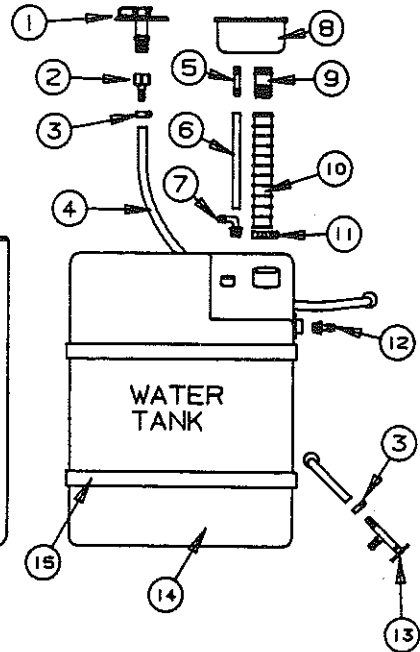

WATER SYSTEM

1989 AMERICANA SERIES PARTS LIST

CAMPING TRAILERS

WATER SYSTEM - ALL (EXCEPT 2395)

Models 2380, 2382, 2390, 2310

CODE	PART NO.	DESCRIPTION
1	4732E1521	City water fill (built-in check valve)
2	4741-9568 1202-5828	Female adaptor Washer
3	4731-3058	Adjustable hose clamp, 5/8"
4	4714-038	High pressure hose cold water 3/8" sold per foot
5	4744-1298	Barbed connector (3/8" barb)
6	4733B1201	Vent hose, clear
7	1218-3518	Elbow 3/8" I.D.
8	4731C1711	Recessed fill spout
9	4744-1288	Barbed nipple (1 3/8" barb)
10	4731F1081	Water fill hose (green 1" I.D.)

CODE	PART NO.	DESCRIPTION
11	4715-4501	Adjustable hose clamp, 1 1/4"
12	4732A4561	Adaptor fitting
	4737-4641	Tank filter
13	4741A2368	Drain
14	4733G1411	Water tank (2390, 2380, 2310)
	4747-9101	Water tank (2382)
15	4734C3208	Tank bracket (2380, 2390, 2310)
	4400007501	Tank strap, (2382)
16	4715E4381	Spigot (drain)
17	4744-9208	Swivel adaptor
18	4734A0161	Pump
	4714-3711	Pump repair kit, M2

SINK AND DRAIN SYSTEM

CODE	PART NO.	DESCRIPTION
1	4710D0301	Sink, all models except 2395
	4745-2801	Sink, 2395
	4730D3151	Basket and strainer
	4714B0661	Crump cup
2	4350000076	Thread sealant
3	4734A0671	Drain trap, M2
	4739-1088	Hose clamp
4	4714-277	Drain hose, 3/4" ID gray forged loop (sold per foot in multiples of 5' lengths)
5	4734C0681	Drain spout, M2
	4744-2678	Hose clamp
	4714-0021	Cap and strap, M2