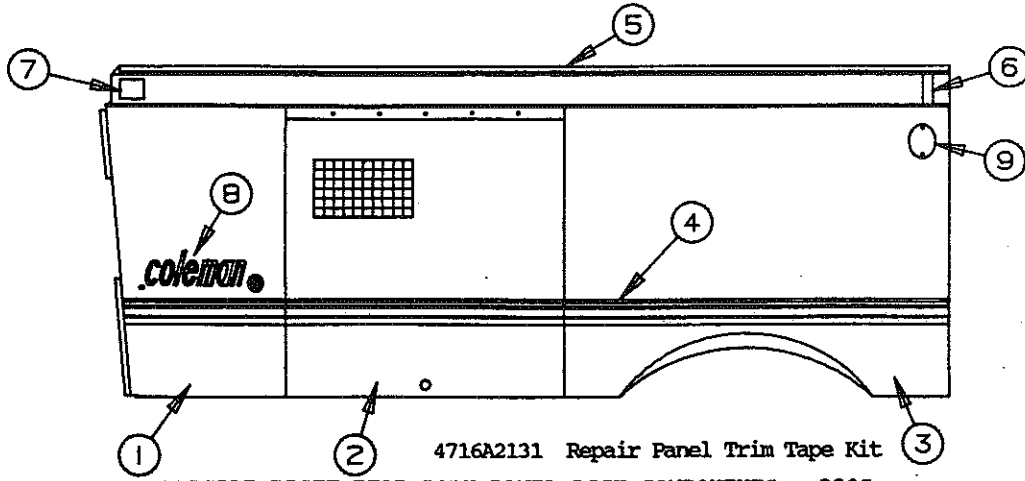

RIGHT REAR BODY
PANEL COMPONENTS

1989
AMERICANA SERIES
PARTS LIST

4716A2131 Repair Panel Trim Tape Kit
CURBSIDE RIGHT REAR BODY PANEL ASSY COMPONENTS - 2395

CODE	PART NO.	DESCRIPTION
1	4747-8621	Curbside rear body panel
2	4747A8231	Hot water vent hatch
	4714G3391	Hot water heater door assy
	4744-2571	Lock
	4747-924	Grill
	4747-2401	Water heater hatch rod
	4747-241	Rod bracket
3	4747-8611	Curbside center body panel
4	4716A512	Trim tape (5 ft required)
5	4734J179	Side body rail
6	4723B8071	Velcro hook 2 1/2 x 2 1/2" square
7	4724F2631	Velcro hook 3/4 wide
8	4745A1908	Coleman logo
9	4733-281	RVIA registration tag
	1203-8678	Rivets x2