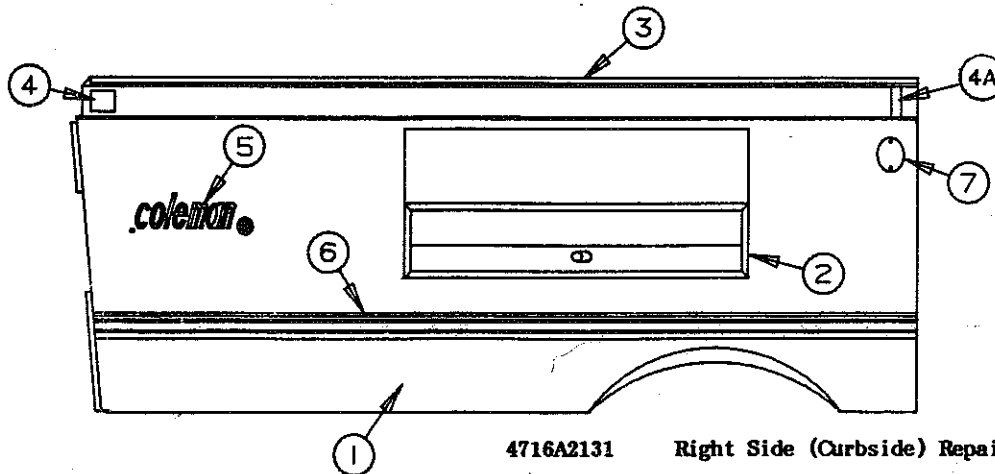

8

RIGHT REAR BODY
PANEL COMPONENTS

1989
AMERICANA SERIES
PARTS LIST

4716A2131 Repair Panel Trim Tape Kit
CURBSIDE RIGHT REAR BODY PANEL ASSY COMPONENTS - 2395

CODE	PART NO.	DESCRIPTION
1	4747-8621	Curbside rear body panel
2	4747A8231	Hot water vent hatch
	4714G3391	Hot water heater door assy
	4744-2571	Lock
	4747-924	Grill
	4747-2401	Water heater hatch rod
	4747-241	Rod bracket
3	4747-8611	Curbside center body panel
4	4716A512	Trim tape (5 ft required)
5	4734J179	Side body rail
6	4723B8071	Velcro hook 2 1/2 x 2 1/2" square
7	4724F2631	Velcro hook 3/4 wide
8	4745A1908	Coleman logo
9	4733-281	RVIA registration tag
	1203-8678	Rivets x2