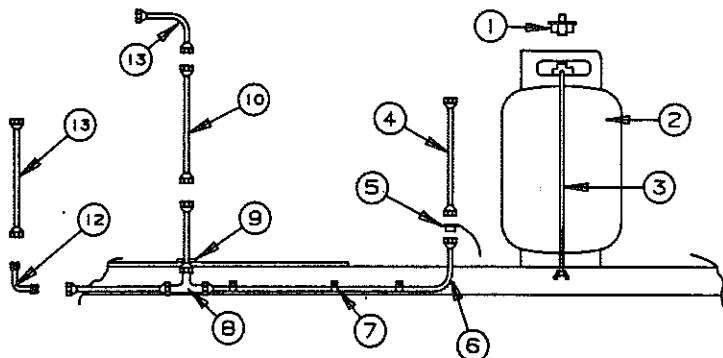

GAS SYSTEM - 2395

CODE	PART NO.	DESCRIPTION
1	4739A1291	Regulator
	4734B3781	Regulator cover
2	4720H5928	Gas bottle
3	4733F6281	Gas bottle mounting package
4	4737-8871	Flexible gas hose 3/8"-32" long
5	4737-8388	Plastic cap w/chain
6	4734B555	1/2" O.D. copper gas line, 75" length (includes flare nuts)
	1215-2438	Flare nut for 1/2" line
7	1201-8738	1/2" Tube clamp, rubber-coated
	4733-4118	Tek screw
8	1215-1788	Tee
9	4733A4128	Bushing
10	4730A3431	Flexible gas hose 1/4"-32" long
11	4739A4258	3/8" Tube clamp, uncoated
	4733-4118	Tek screw
12	4733A4128	Elbow
13	4714-0711	3/8" O.D. copper gas line, 100" length (includes 1 bushing and 2 flared plugs)
	1215-2418	Flared plug