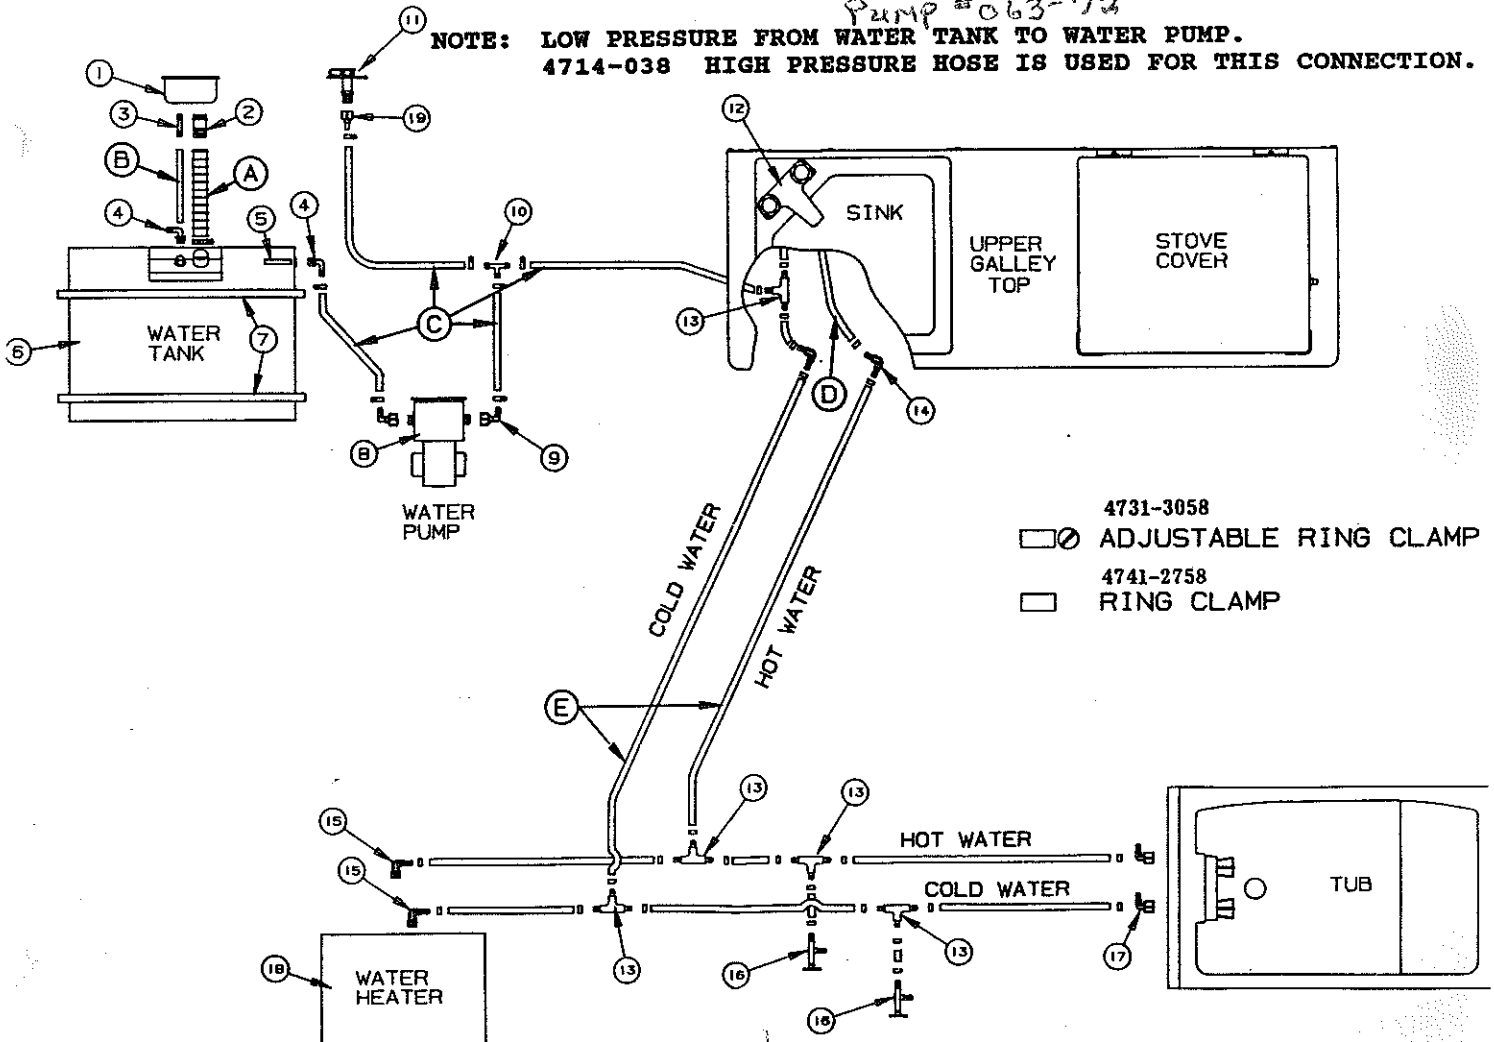

CAMPING TRAILERS

1989

AMERICANA SERIES
PARTS LIST

PLUMBING SYSTEM

PLUMBING SYSTEM - 2395

CODE	PART NO.	DESCRIPTION
1	4731C1711	Fill spout
	4741-3508	Screw
2	4744-1288	Barbed nipple 1 3/8" barb 1 1/4" MPT
3	4744-1298	Barbed connector, 3/8-3/8
4	1218-3518	Elbow adapter x2
5	4737-4641	Tank filter
6	4741-3451	Water tank, 18 gallon
	4715E4381	Spigot
7	4741A441	Water tank bracket x2
	4400075001	Strap
	4060050008	3/4" x 1" Foam tape 16"
8	4741A5571	Water pump
9	4741-9068	Swivel elbow x2
10	1218-1508	Barbed tee x1

CODE	PART NO.	DESCRIPTION
11	4732E1521	City water fill
12	4745B2741	Faucet
13	4741-2388	Barbed tee 3/8 - 3/8 3/8 x4
14	4741-2398	Barbed elbow x2
15	4741-2378	Elbow x2
16	4741A2368	Drain
17	4741-235	Swivel street elbow x2
18	4741-5531	Water heater
19	4741-9568	Female adaptor

- A 4060025003 1 3/8" ID Flexible non-toxic green hose
- B 4060000050 3/8" ID Transparent hose
- C 4714-038 High Pressure hose (cold water) 3/8"
- D 4714-338 High Pressure hose (hot water) 3/8"
- E 4060050001 3/8" ID rigid tubing (gray)

4749A8311 WATER FILTER

NOTE: ALL TUBING SOLD PER FOOT

Williamsburg faucet
STERLING manf.
(412) 228-5770
Pump # 063-72

NOTE: LOW PRESSURE FROM WATER TANK TO WATER PUMP.
4714-038 HIGH PRESSURE HOSE IS USED FOR THIS CONNECTION.