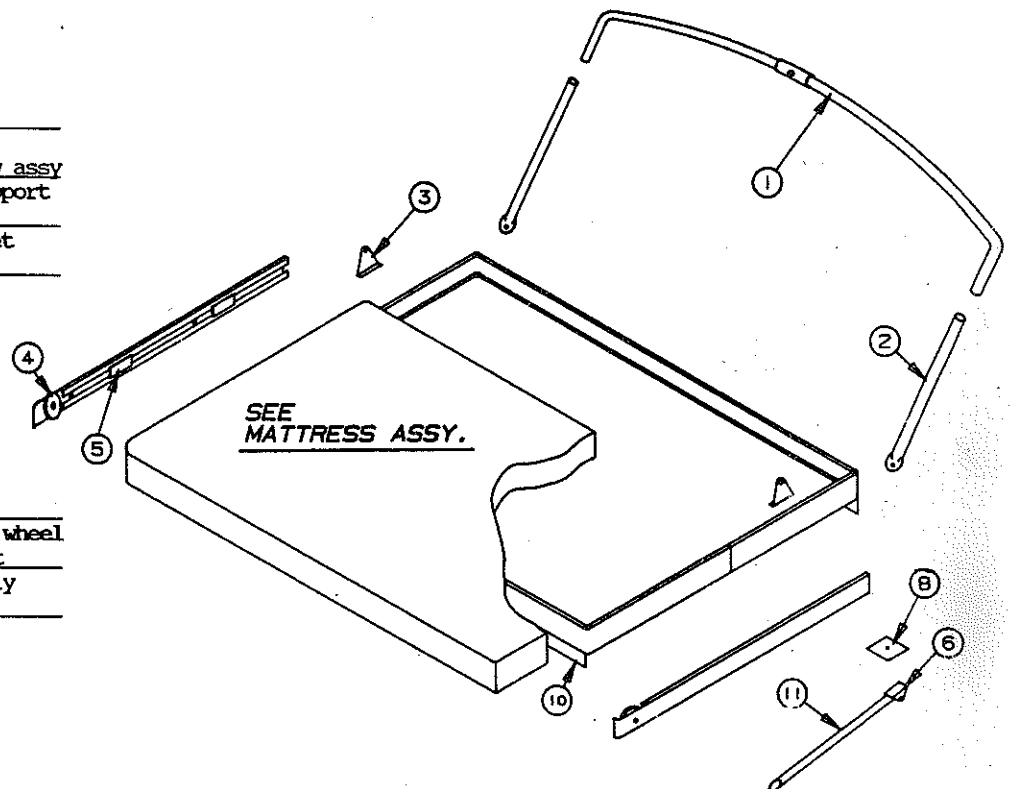

CAMPING TRAILERS

1989

AMERICANA SERIES
PARTS LIST

BED ASSY,
BED EXTENSIONS,
AND SUPPORTS

BED ASSEMBLIES, EXTENSIONS, AND SUPPORTS

	Bed Extensions Front Bed		Bed Extensions Rear Bed	
	Curbside	Roadside	Curbside	Roadside
<u>Americana Series</u>				
2380 Sun Valley	4731A6291	4739-6191	4739-6191	4739-6191
2382 Laramie LTD	4744A5861	4733E6291	4744A9461	4744A9461
2390 Shenandoah	4744A5671	4733D6291	4731-6291	4731-6291
2310 Sequoia	4744A5671	4733D6291	4731A6291	4731A6291
2395 Williamsburg	4744A5671	4733D6291	4731-6291	4731-6291

BED ASSEMBLY DETAILS

CODE	PART NO.	DESCRIPTION
1	4737E2631	Upper tent bow assy
2	4737E2641	Lower tent support
	4733-4118	Tek screw
3	4720F5631	Bed bow bracket
	4716-078	Screw

BED EXTENSION HARDWARE

CODE	PART NO.	DESCRIPTION
4	4720B0831	Large plastic wheel
	4731A1288	Flathead rivet
5	4720B5621	Roller assembly
	4731A1308	Rivet

MISCELLANEOUS HARDWARE

CODE	PART NO.	DESCRIPTION
6	4734A5141	Bed leg support bracket
7	4720A2361	Bed leg support rod and pal nut
	4739A2908	Screw cap
	4739-2918	Screw cap washer
	1040B1614	Screw
	1202E2528	Washer
8	4734E4478	Support plate (2 x 3)
	4737A4178	Support plate (6 x 6)
9	4720C0771	Bed leg support clip M4
	1203-8831	Rivet, M25
	4720D4021	Lashing hook, M6
	1202B0268	Washer
	1203-8741	Rivet, M25
10	4060000339	Bed seal (vinyl) 72 1/16" x 2"

11 BED SUPPORT LEG

Model	Front Bed	Rear Bed
2380	4720F5821	4734D5881
2382	4720F5821 (short) 4733E6351 (long)	4734D5881
2390	4720F5821 (short) 4733E6351 (long)	4734D5881
2310	4720F5821 (short) 4733D6341 (long)	4734D5881
2395	4720F5821 (short) 4733E6351 (long)	4734D5881