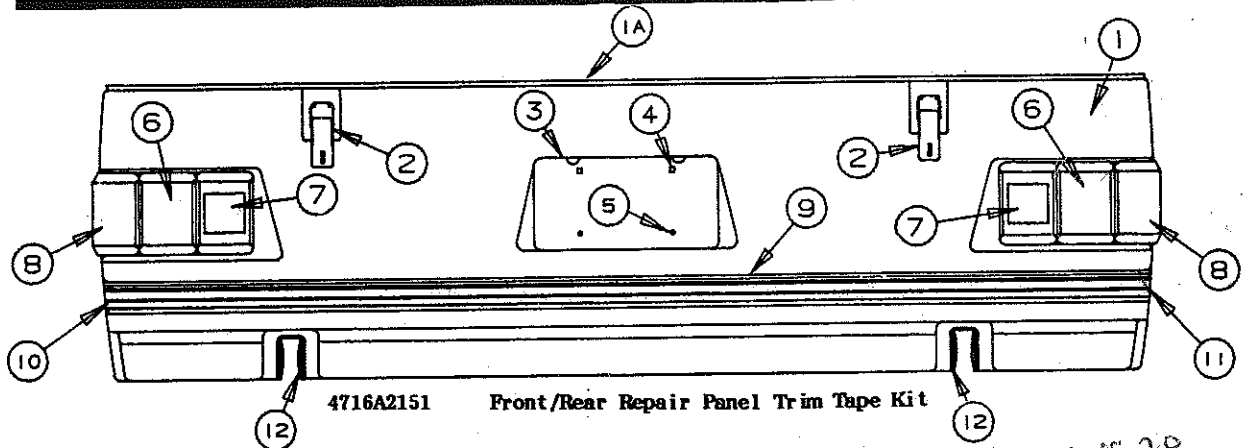

4716A2151 Front/Rear Repair Panel Trim Tape Kit

REAR BODY PANEL ASSY COMPONENTS

CODE	PART NO.	DESCRIPTION
1	4733P1011	Rear body panel (all)
1A	4720J179	Body rail
2	4741B6041	Top latch w/o lock x2
	4741-8218	Screw
3	4739B4311	License plate light x2
4	4732-1181	Plastic grommet, M4
5	4737A0728	Rubber bumper x2
6	4734D3921	Taillight x2

7	4734D3911	Backup light x2	15.20
	4716-1031	Backup light lens (only)	
8	4714F0851	Corner light x2	26.55
	4716-1011	Corner light lens red (only)	
	4716-064	Screw x4	
	4747-177	Taillight bracket x2	
9	4716A512	Trim tape (6 ft required)	
10	4744C3548	Corner die cut trim tape (left rear)	
11	4744C3538	Corner die cut trim tape (right rear)	
12	4737B4458	Gasket x2	

8