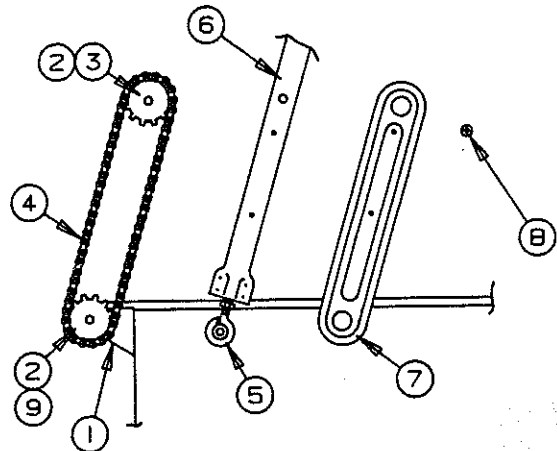

UPPER GALLEY LIFT BAR ASSEMBLY - AMERICANA SERIES

CODE	PART NO.	DESCRIPTION
1	4744C5331	Galley bracket (left)
	4744C5321	Galley bracket (right)
2	4737-9238	Sprocket x4
3	4744-9211	Bushing, M2
	4744-2548	Nut (upper sprocket)
4	4744A0681	Chain
	4730A3811	Connecting link
5	4744-4451	Eye bolt, M4
	4744-9211	Bushing, M2
	4744-2548	Nut
6	4744B0871	Lift bar 2310
	4744B0881	Lift bar 2380
	4744B4191	Lift bar 2395 2390.
	4744C4191	Lift bar 2382
7	4744A0811	Chain cover (left)
	4744A1471	Chain cover (right)
8	4741B9368	Screw
9	1201B6038	Nut (lower sprocket)