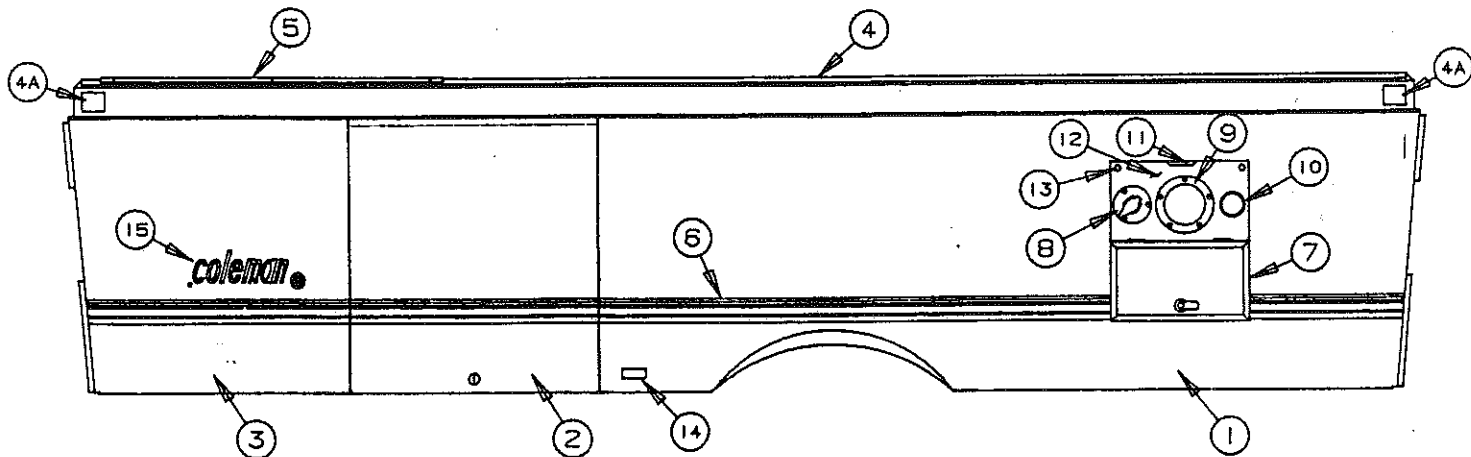

LEFT BODY PANEL
ASSY, MITER COVER
LIFT TRIM

1989
AMERICANA SERIES
PARTS LIST