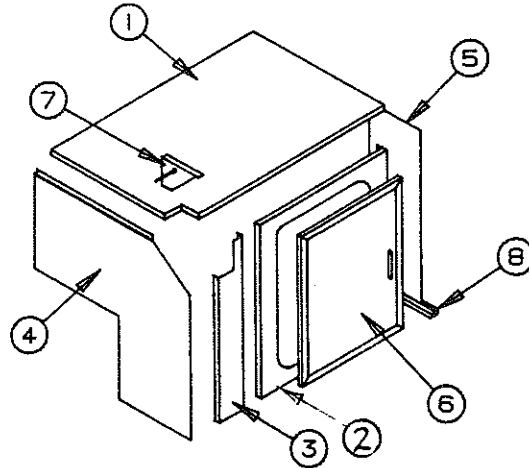

LOWER GALLEY (SHORT)
LOWER GALLEY (RIGHT)

1989
AMERICANA SERIES
PARTS LIST

CAMPING TRAILERS

LOWER GALLEY ASSEMBLY (SHORT) - AMERICANA SERIES

CODE	PART NO.	DESCRIPTION
1	4749-912	Cabinet top 2390, 2395
	4744C051	Cabinet top 2380
	4744D146	Cabinet top 2310, 2382
	4716-075	Screw, top to cabinet
2	4744C0911	Cabinet front (all except 2310, 2382)
	4747A6051	Cabinet front, 2310, 2382
	4733A0601	Rivet, M25
3	4744C1121	Cabinet spacer left (all)
4	4744C0921	Cabinet side left 2380
	4744C2421	Cabinet side left 2395, 2390
	4734-4358	Bushing
5	4744C0591	Cabinet divider
	4734A1861	Rivet, M25
	1202B0268	Washer
6	4744C5731	Door assy (all)
	1203-8951	Rivet, M25, door to cabinet
7	4744C5331	Galley bracket left (all)
	4744C085	Center filler
	1203-8951	Rivet, M25
8	4744A127	Floor trim
9	4741B041	Cabinet support 2380 (across cutout on cabinet top)
	1203-8861	Rivet, M25, support to cabinet top