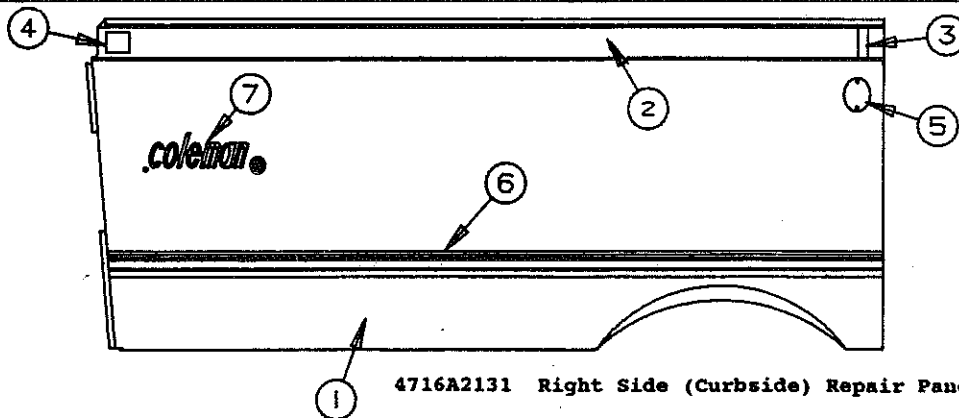

CURBSIDE RIGHT REAR BODY PANEL ASSY COMPONENTS - 2380, 2390

CODE	PART NO.	DESCRIPTION
1	4744C4151	Curbside right rear body panel
2	4747A8961	Access hatch
	4747-938	Hinge
	4747-9391	Hinge, Painted
	4744-4488	Rivet (hinge to body panel)
3	4747-8991	Curbside right rear body panel outside stove
4	4744A5541	Stove hatch door assy, complete
	4744A2131	Hatch door only
	4744-2571	Lock
	4742A126	Hinge x2
	4744-4488	Rivet
	4733C0601	Rivet, M25 (Colonial White)
5	4747-919	Side body rail
6	4723B8071	Velcro hook 2 1/2" x 2 1/2"
7	4724F2631	Velcro hook 3/4" wide
8	4745A1908	Coleman logo
9	4716A512	Trim tape (4 ft required)

CODE	PART NO.	DESCRIPTION
1	4733G1101	Curbside rt frt body panel, 2380
	4716G1101	Curbside rt frt body panel, 2382
	4741D3011	Curbside rt frt body panel, 2310, 239
	4739G0191	Curbside rt frt body panel, 2395
2	4720L133	Body rail, 2380
	4739C269	Body rail, 2382
	4739G003	Body rail, 2310, 2390, 2395
3	4723B8071	Velcro hook 2 1/2" x 2 1/2" (all)
4	4724F2631	Velcro hook 3/4" wide (all)
5	4716A512	Trim tape (3 ft required) (all)
6	4733L0518	Name decal, 2380
	4744A3388	Name decal, 2382
	4741D8918	LTD decal, 2382
	4739H0228	Name decal, 2310
	4733M4078	Name decal, 2390
	4739G0408	Name decal, 2395
7	4733-281	RVIA registration tag (2382) only
	1203-8678	Rivets x2
8	4714-2861	Cap & strap (2395) only
	4741-8218	Screw (2395) only
	4741-9301	Vent system (2395 only)

4716A2131 Right Side (Curbside) Repair Panel Kit

4716A2131 Right Side (Curbside) Repair Panel Kit