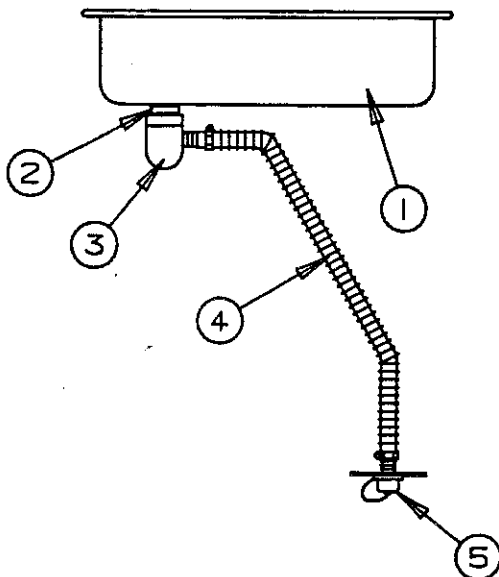

WATER SYSTEM - ALL (EXCEPT 2395)

Models 2380, 2382, 2390, 2310

CODE	PART NO.	DESCRIPTION
1	4732E1521	City water fill (built-in check valve)
2	4741-9568 1202-5828	Female adaptor Washer
3	4731-3058	Adjustable hose clamp, 5/8"
4	4714-038	High pressure hose cold water 3/8" sold per foot
5	4744-1298	Barbed connector (3/8" barb)
6	4733B1201	Vent hose, clear
7	1218-3518	Elbow 3/8" I.D.
8	4731C1711	Recessed fill spout
9	4744-1288	Barbed nipple (1 3/8" barb)
10	4731F1081	Water fill hose (green 1" I.D.)

CODE	PART NO.	DESCRIPTION
11	4715-4501	Adjustable hose clamp, 1 1/4"
12	4732A4561	Adaptor fitting
	4737-4641	Tank filter
13	4741A2368	Drain
14	4733G1411	Water tank (2390, 2380, 2310)
	4747-9101	Water tank (2382)
15	4734C3208	Tank bracket (2380, 2390, 2310)
	4400007501	Tank strap, (2382)
16	4715E4381	Spigot (drain)
17	4744-9208	Swivel adaptor
18	4734A0161	Pump
	4714-3711	Pump repair kit, M2