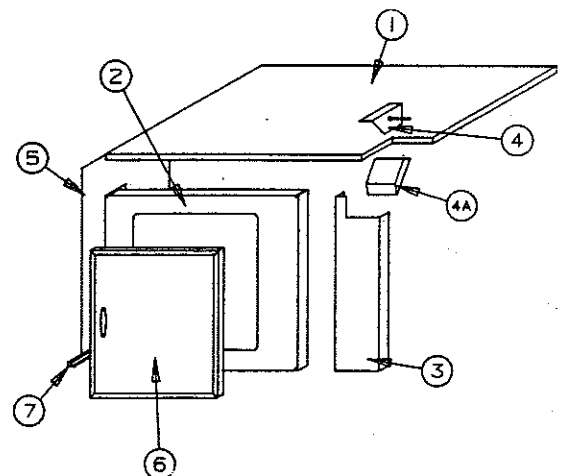

LOWER GALLEY ASSEMBLY (RIGHT) 2382

CODE	PART NO.	DESCRIPTION
1	4747-9211	Cabinet top 2382
	4716-075	Screw, top to cabinet
2	4747-9201	Cabinet front
	4733A0601	Rivet
3	4744C1131	Cabinet spacer (right)
4	4744C5321	Galley bracket (right)
4A	4744C085	Center filler
	1203-8951	Rivet, M25
5	4744C0591	Cabinet divider
	4734A1861	Rivet, M25
	1202B0268	Washer
6	4744C5731	Door assy
	1203-8951	Rivet, M25
7	4744A441	Floor trim