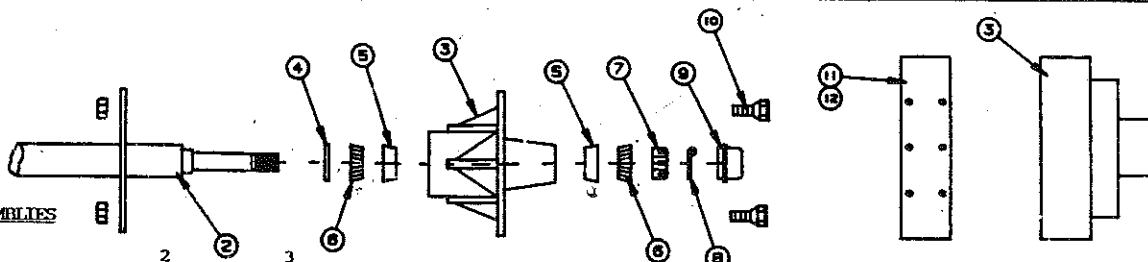

AXLE ASSEMBLIES

Americana Series	Beam Only	Hub	Springs
2380 Sun Valley	4741D6251	**4738A0451 (4 lug bolt) 4738B0451 (5 lug bolt)	4741B3381
2382 Laramie LTD	4741D6251	**4738A0451 (4 lug bolt) 4738B0451 (5 lug bolt)	4741B3381
2390 Shenandoah	4741D6251	**4738A0451 (4 lug bolt) 4738B0451 (5 lug bolt)	4735C2201
2310 Sequoia	4741D6251	**4738A0451 (4 lug bolt) 4738B0451 (5 lug bolt)	4735C2201
2395 Williamsburg	4741D6251	**4714A3041 (4 lug bolt) 4716-1071 (5 lug bolt)	4735C2201

CODE	PART NO.	DESCRIPTION
4	4714A2201	Grease seal, M4
4A	4714-2288	Grease seal, 2395 only
5	4714-2221	Inner and outer cup (race) L44610
6	4714-2231	Inner and outer cone (bearing) L44649
7	4714-3068	Spindle nut
8	1204-1268	Cotter pin
9	4714-0621	Grease cap, M4
10	1200B5528	Lug bolt
11	4733A3521	Righthand electric brake assy, 7"
12	4733A3531	Lefthand electric brake assy, 7"

Note: Axle beams are 2000 pound capacity with brake mounting flanges, straight spindle, 1 1/16" diameter, 63" track width, 26" spring mount on 51" centers, underslung mounting.

**4738A0451 - Hub assembly complete with races and 4 lug bolts.

**4738B0451 - Hub assembly complete with races and 5 lug bolts.

**4714A3041 - Hub & drum assembly complete with races, bearings and grease seal. (4 lug bolt)

**4716-1071 - Hub & drum assembly complete with races, bearings and grease seal. (5 lug bolt)

*4714-6458 - Axle assembly with electric brakes complete less springs and hardware. (4 lug bolt)

*4714A6458 - Axle assembly with electric brakes complete less springs and hardware. (5 lug bolt)

Note: Original equipment axle beams are "Coleman" on all camping trailers except 2395 which is "Dexter." This can easily be verified by reading the metal band on the beam.

"Coleman" will use 4714A2201 grease seal.
"Dexter" will use 4714-2288 grease seal.

3

The 4741D6251 replacement beam assembly is a "Coleman" and will use 4714A2201 grease seal.