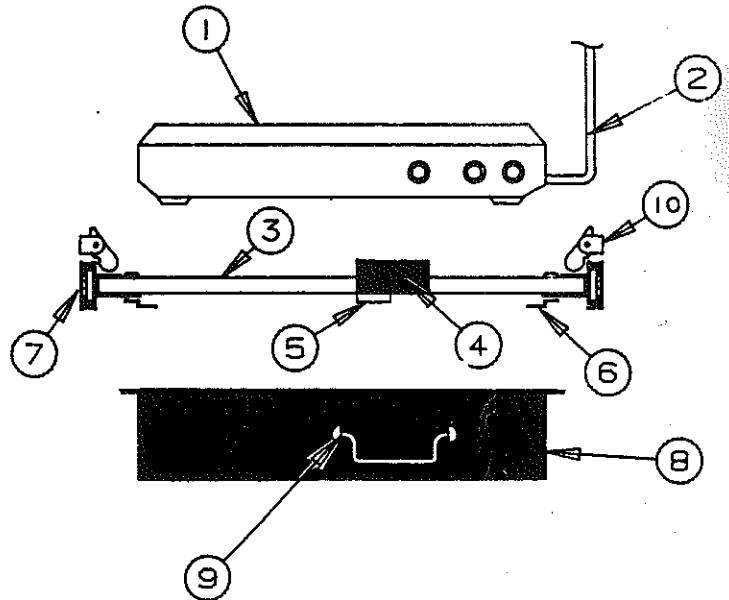

OUTSIDE STOVE SHELF ASSEMBLY - 2310

CODE	PART NO.	DESCRIPTION
1	5435S700	Propane stove Electronic Ignition
2	5410-7931	10' Flexible gas hose
3	4716E2141	Stove shelf
4	4744A344	Handle bracket
5	4744-331	Drawer stop
	1203-8861	Rivet, M25
6	4744-341	Drawer slide
	4716-056	#10 x 7 1/8" screw
	4739-2918	Screw cap
	4739A2908	Screw cap washer
7	4744-3141	Shelf slide assy (set) 1 left and 1 right
	4744A317	Slide angle - right
	4744A318	Slide angle - left
	1203-8978	Rivet
	4738A375	Slide angle bracket
	1203-8641	Rivet, M50
8	4744C5821	Drawer assy
9	4744-328	Handle
	4744-329	Handle bracket
	1203-8951	Rivet, M25
10	4744-584	Slide stop (left)
	4744-585	Slide stop (right)