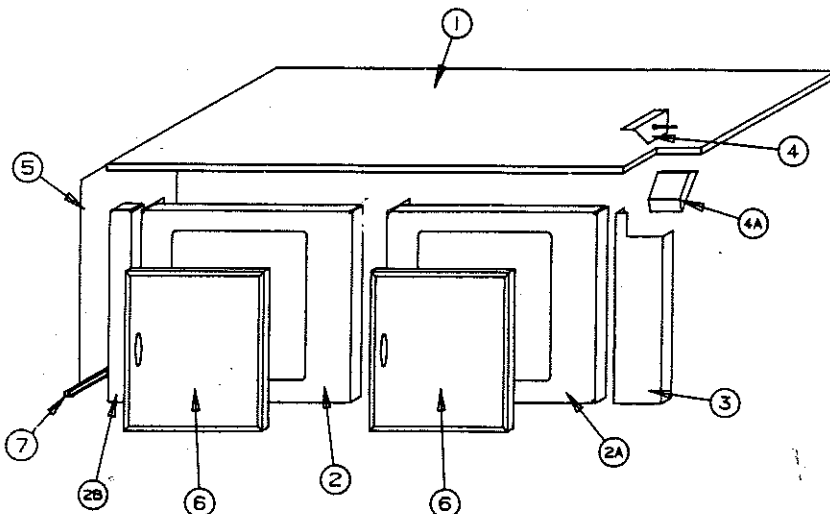

LOWER GALLEY ASSEMBLY (RIGHT) 2380

CODE	PART NO.	DESCRIPTION
1	4744F0521	Cabinet top
	4716-075	Screw, top to cabinet
2	4744A9181	Cabinet front (Assy Reefer)
2A	4744A9161	Cabinet front (Assy Heater)
2B	4744A9151	Cabinet front small
3	4744C1131	Cabinet spacer (right)
4	4744C5321	Galley bracket (right)
4A	4744C085	Center filler
	1203-8951	Rivet, M25
5	4744C0591	Cabinet divider
	4734A1861	Rivet, M25
	1202B0268	Washer
6	4744C5731	Door assy x2
	1203-8951	Rivet, M25, door to cabinet
7	4744A127	Floor trim