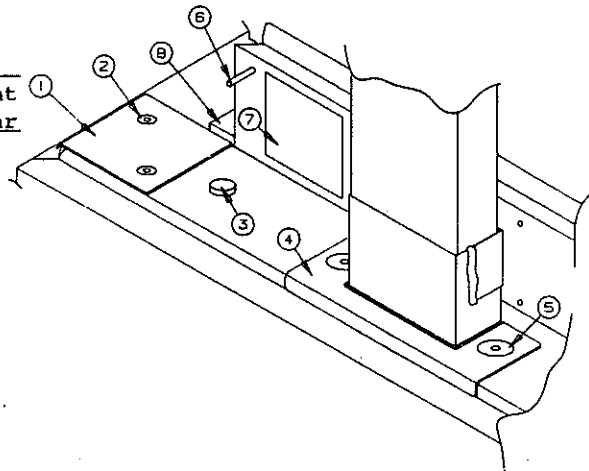

MITER COVERS & LIFT TRIM - AMERICANA SERIES

CODE	PART NO.	DESCRIPTION
1	4737B9111	Miter cover, M4 curbside rear/roadside front
	4737C9101	Miter cover, M4 curbside front/roadside rear
2	4733C0601	Rivet, M25
3	4739A2908	Screw snap cap
	4739-2918	Washer
	4741-9108	Screw
4	4734D4111	Lift trim
	4733-3398	Plastic washer, x2
5	4744A330	Rivet
	4747-865	Foam tape
6	4710-3621	Roll pin x4, M5
7	4723B8071	Velcro hook, 2 1/2 x 2 1/2" square
8	4747-2171	Bug hole patch (furry tape)