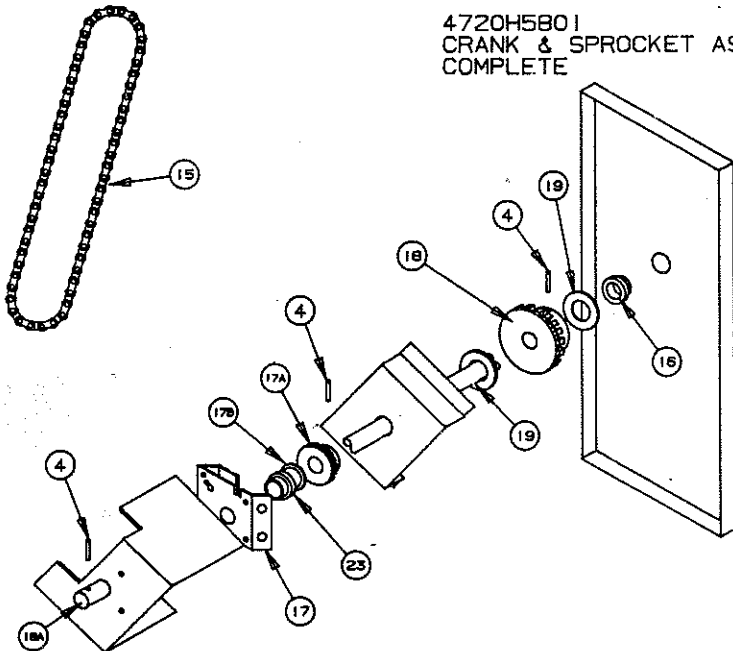

RAISING SYSTEM

CODE	PART NO.	DESCRIPTION
1	4741B8408	Bearing rear cross channel
	1200B3048	Hex-head bolt
	1201B6068	Hex nut
	1202B0468	Washer
1A	4737-1778	Sprocket
2	4720E1201	Whiffletree extension 9' model
	4739B0011	Whiffletree extension 11' model
2A	4747-9451	Roll pin
3	4720D1221	Coupling
4	4720B1481	Roll pin, M10
4A	4744A1301	Shear pin, M10
5	4720B2408	Retainer
	4731-3878	Hex-head bolt
	1201B6038	Hex nut
6	4720B2388	Thrust nut
7	4720A2421	Bearing
8	4720B2418	Plate
9	4744-4451	Screw eye, M4
	1201B6078	5/16 - 18 Locknut x8 (included in 4720E5201 whiffletree assy)
10	4715C5661	Pulley spacer
11	4715A5371	Pulley and bearing, M10
12	4720H1561	Long pin, M5
13	4744A1748	Cable retainer
14	4746-0401	Bushing and pin package
15	4745A0691	Chain
	4730A3811	Connecting link
16	4730B3828	Bearing x1
17	4746-0198	Ratchet bracket
	4737-4671	Butterfly switch w/cap
	4737-4698	Cap (for butterfly switch)
17A	4737-4508	Ratchet gear
	4720B1481	Roll pin, M10
17B	1202B278	Washer
18	4730B3858	Sprocket
18A	4730D340	Shaft
19	1202-2828	Washer x4
20	4744-1318	Cable crimp
21	1202B0208	Washer
22	4720E5201	Whiffletree assy
23	4737-4688	Bushing

4720H5801 CRANK & SPROCKET ASSY COMPLETE