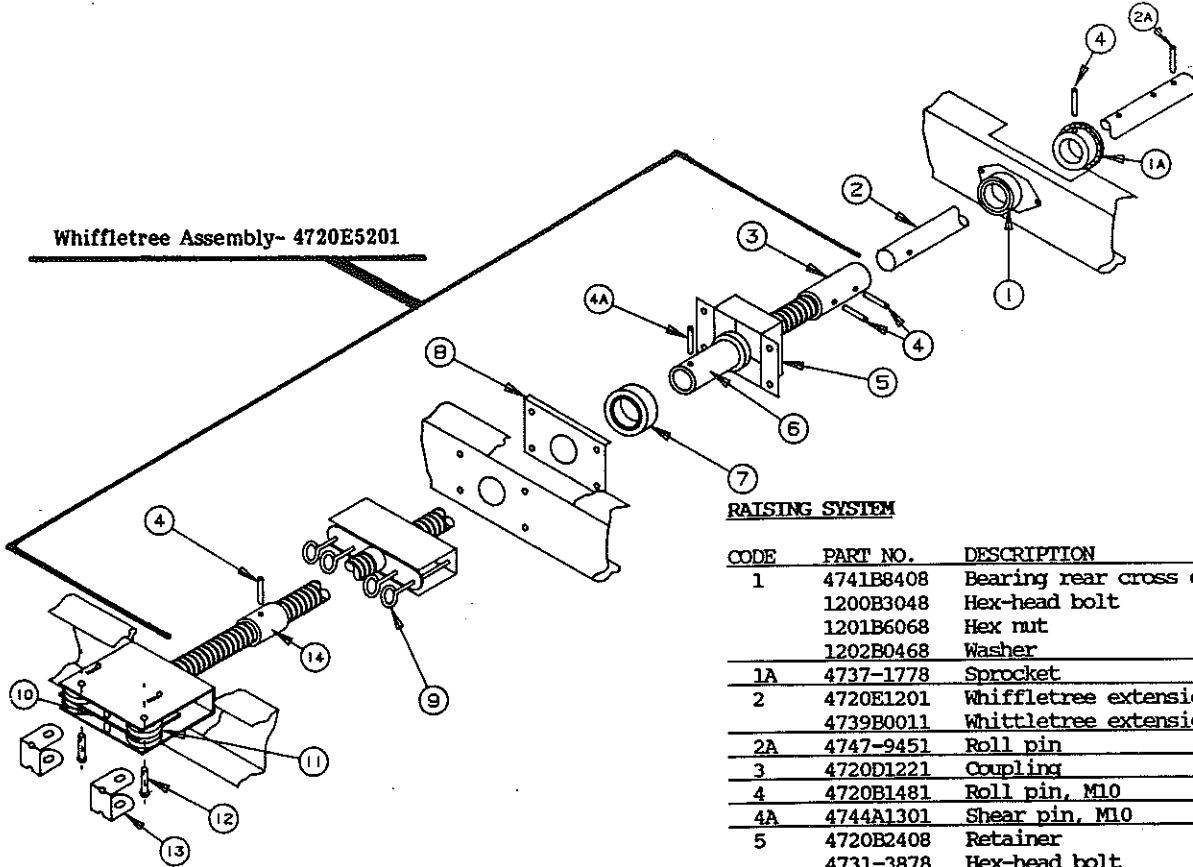

WHIFFLETREE AND CRANK ASSY

1989 AMERICANA SERIES PARTS LIST

Whiffletree Assembly- 4720E5201