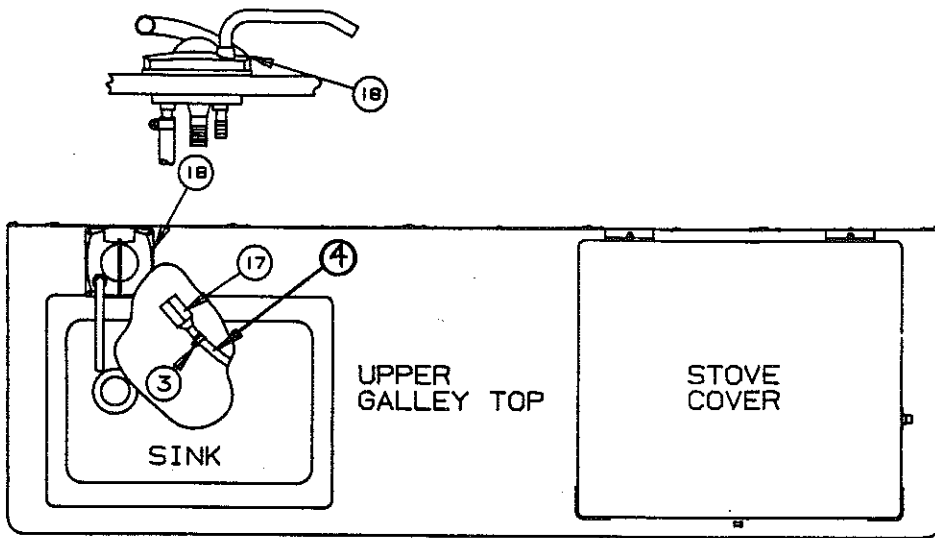

WATER SYSTEM

1989 AMERICANA SERIES PARTS LIST

CAMPING TRAILERS

WATER SYSTEM - ALL (EXCEPT 2395)

Models 2380, 2382, 2390, 2310

CODE	PART NO.	DESCRIPTION
1	4732E1521	City water fill (built-in check valve)
2	4741-9568 1202-5828	Female adaptor Washer
3	4731-3058	Adjustable hose clamp, 5/8"
4	4714-038	High pressure hose cold water 3/8" sold per foot
5	4744-1298	Barbed connector (3/8" barb)
6	4733B1201	Vent hose, clear
7	1218-3518	Elbow 3/8" I.D.
8	4731C1711	Recessed fill spout
9	4744-1288	Barbed nipple (1 3/8" barb)
10	4731F1081	Water fill hose (green 1" I.D.)

CODE	PART NO.	DESCRIPTION
11	4715-4501	Adjustable hose clamp, 1 1/4"
12	4732A4561	Adaptor fitting
	4737-4641	Tank filter
13	4741A2368	Drain
14	4733G1411	Water tank (2390, 2380, 2310)
	4747-9101	Water tank (2382)
15	4734C3208	Tank bracket (2380, 2390, 2310)
	4400007501	Tank strap, (2382)
16	4715E4381	Spigot (drain)
17	4744-9208	Swivel adaptor
18	4734A0161	Pump
	4714-3711	Pump repair kit, M2

SINK AND DRAIN SYSTEM

CODE	PART NO.	DESCRIPTION
1	4710D0301	Sink, all models except 2395
	4745-2801	Sink, 2395
	4730D3151	Basket and strainer
	4714B0661	Crump cup
2	4350000076	Thread sealant
3	4734A0671	Drain trap, M2
	4739-1088	Hose clamp
4	4714-277	Drain hose, 3/4" ID gray forged loop (sold per foot in multiples of 5' lengths)
5	4734C0681	Drain spout, M2
	4744-2678	Hose clamp
	4714-0021	Cap and strap, M2