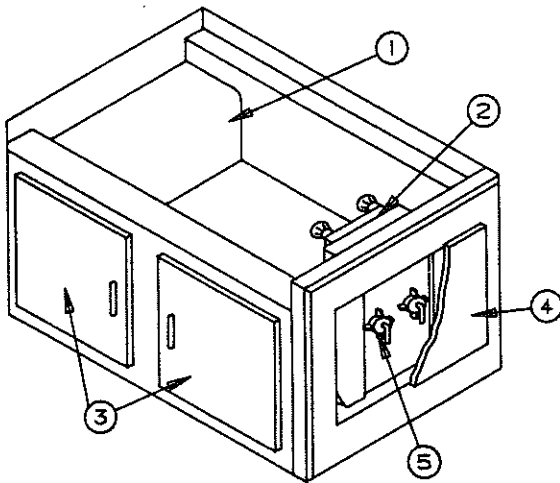

SHOWER CABINET ASSY
CONVERTER CAB. ASSY

1989
AMERICANA SERIES
PARTS LIST