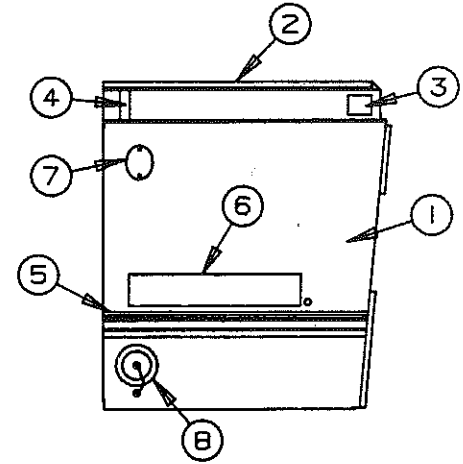

CURBSIDE RIGHT FRONT BODY PANEL ASSY COMPONENTS

CAMPING TRAILERS

1989

AMERICANA SERIES
PARTS LIST

RIGHT REAR BODY P.
RIGHT FRONT BODY P.