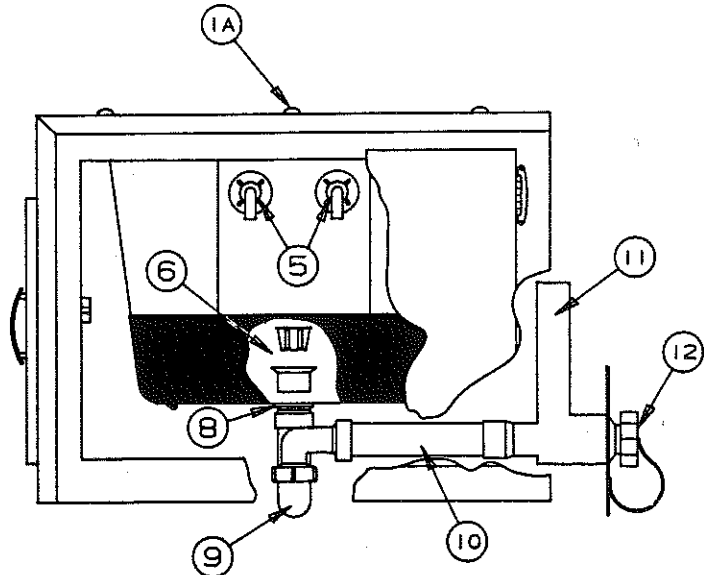

SHOWER CABINET ASSY
CONVERTER CAB. ASSY

1989
AMERICANA SERIES
PARTS LIST