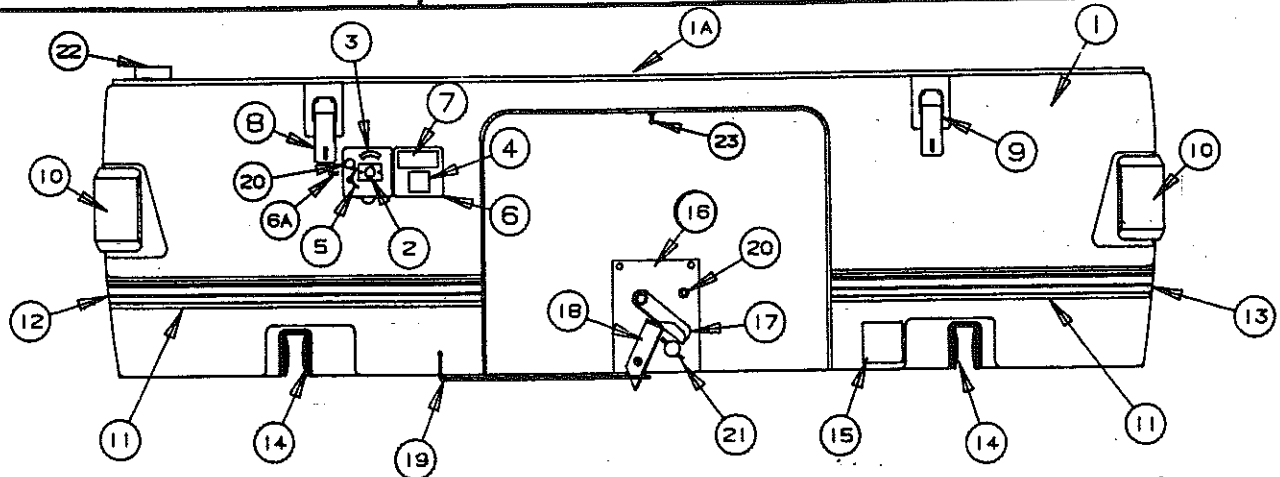

CAMPING TRAILERS

1989

AMERICANA SERIES
PARTS LIST

FRT. BODY PANEL ASSY
REAR BODY PANEL ASSY

FRONT BODY PANEL ASSY COMPONENTS

CODE	PART NO.	DESCRIPTION
1	4733P1001	Body panel (all)
1A	4720J180	Body rail
2	4741A4031	Bushing plate
	4741A4378	Grommet
	4741-3508	Screw
3	4730G3188	Open decal
4	4739B1178	Switching decal
5	4737-4671	Butterfly switch (w/cap)
	4737-4698	Cap (for butterfly switch)
6	4747A2351	Shaft cover, hinge pkg
	4747-255	Expanda rivet
6A	4747-941	Shaft cover strike
	4716-063	Screw
7	4737D3638	Caution decal
8	4715E5051	Top latch w/lock x1
	4741-9108	Screw
9	4741B6041	Top latch w/o lock
	4741-9108	Screw

10	4714F0841	Side marker light x2	
	4716-1001	Lens, amber	
	4716-064	Screw	
11	4716A512	Trim tape (5 ft required)	
12	4744C3538	Corner die cut trim tape (left frt)	
13	4744C3548	Corner die cut trim tape (rt frt)	
14	4737B4458	Gasket	
15	4730H2138	Gas supply ID plate	
16	4747A934	Latch angle	
	4747-255	Expansion rivet	
17	4747-929	Safety latch	
	4720B3448	Shoulder bolt	
18	4747-930	Safety latch bracket	
19	4747A209	Safety latch rod NOTE: Code 18 & 19 comes with molded gas bottle cover	
20	4724-2608	Stop button	
	4716-077	Screw	
21	4747-9451	Roll pin	
22	4734C1538	Bed stop bracket	
23	1017B1018	Screw x1	1201B6928 Nut x1
	1202B0268	Washer x2	4739-4198 Cap x1
24	4747-918	Hole plug (white)