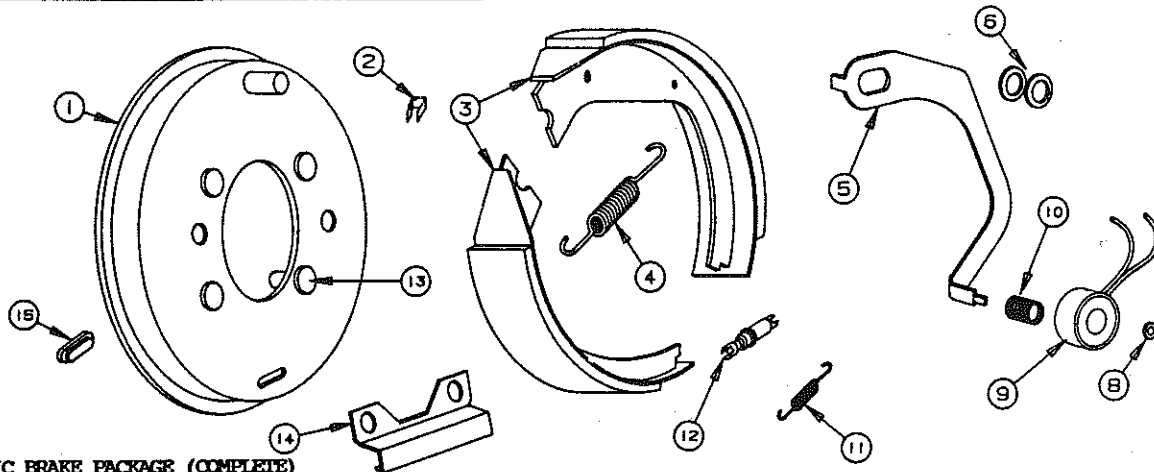

*4714-6458 - Axle assembly with electric brakes complete less springs and hardware. (4 lug bolt)

*4714A6458 - Axle assembly with electric brakes complete less springs and hardware. (5 lug bolt)

Note: Original equipment axle beams are "Coleman" on all camping trailers except 2395 which is "Dexter." This can easily be verified by reading the metal band on the beam.

ELECTRIC BRAKES
SPRING ATTACHMENTS

ELECTRIC BRAKE PACKAGE (COMPLETE)

4714F2011 for 1 1/16" diameter straight spindle

Item	Coleman Part NO.	Dexter Part No.	Qty/ Brake	Description
1	Note	36-36-4	1	Backing plate assy
2	Note	46-23	2	Shoe hold-down spring
3	4714B2071	40-125	1	Primary shoe and lining assy and
		40-49	1	Secondary shoe and lining assy
4	4714A2411	46-24	1	Retractor spring
5	4714-2841	47-30-4	1	RH actuating lever arm and
		47-29-4	1	IH actuating lever arm
6	4714A2461	46-30	2	Anchor post clip, M2
7	*Note	27-5	1	Wire clip
8	4714A2471	46-39	1	Magnet retainer clip
9	4714C2451	42-44	1	Magnet assy kit; includes 1 magnet, 1 spring and 1 retainer clip
10	4714A2421	46-25	1	Magnet housing spring
11	4714A2101	46-22	1	Adjustable screw spring
12	4714A2041	43-11	1	Adjusting screw
13	Note	7-41	4	Backing plate bolt
14	Note	64-1	1	Stabilizer bracket
15	Note	46-7	1	Plug