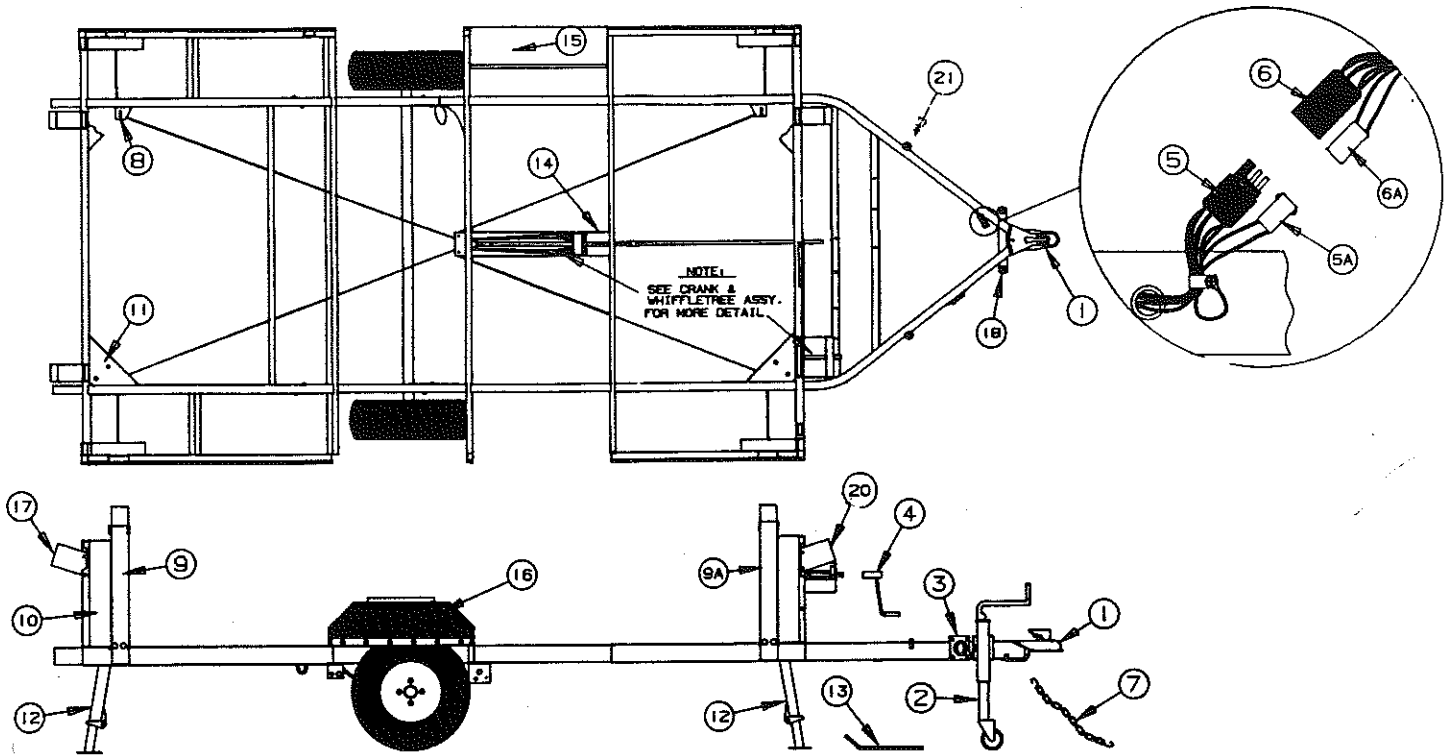

CAMPING TRAILERS

1989

AMERICANA SERIES
PARTS LIST

FRAME ASSY AND
RELATED PARTS

MAIN FRAME ASSEMBLY

CODE	PART NO.	DESCRIPTION
1	4730A3561	Coupler assy
	4714-2211	Coupler repair kit (release)
	4771-2631	Hitch pin, M5
	4732A4791	Safety pin, M10
2	4720B6661	Tongue jack assy
	4716-6661	Tongue jack, wheel and nut
	4714-2818	Locking plunger kit
	4714-2821	Tongue jack handle kit, M2
	4720A3341	Snap ring
3	4720A3331	Jack bracket
4	4720D5211	Crank handle
5	4735C6751	Wire harness, 6 pin - CT End
	4714-1991	Wire harness repair kit, M4
5A	4735A6871	Power harness, 2 pin - CT End
6	4735C6741	Pigtail, M4 - Car End
6A	4735A6721	Extension harness - Car End
7	4720C3031	Safety chain M2
8	4732C3678	Adjustable pulley bracket
	4720C1578	Short pin
	4715A5371	Pulley and bearing assy, M10
	1204B1081	Cotter pin, M10
9	4739A6801	Lift assy LF/RR