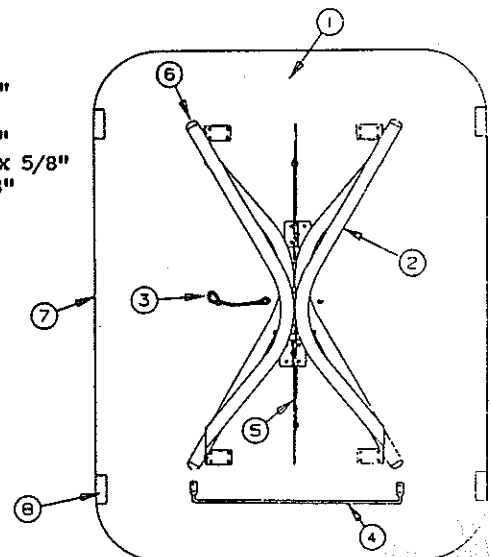

Table Top Dimensions

4741F0451	30 x 39 3/8" x 1/2"
4739G1031	30 x 48 1/8" x 5/8"
4716-4521	30 x 39 3/8" x 5/8"
4749-1011	23 1/2 x 39 5/8" x 5/8"
4716F1031	30 x 48 1/8" x 5/8"