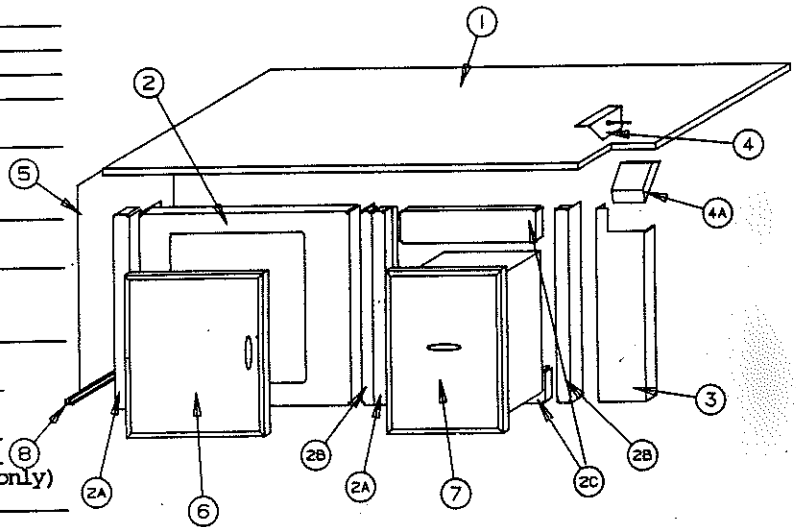

LOWER GALLEY ASSEMBLY (RIGHT) 2390, 2395

CODE	PART NO.	DESCRIPTION
1	4744D1451	Cabinet top, 2390, 2395
	4716-075	Screw, top to cabinet
2	4744A9671	Cabinet front 2390, 2395
2A	4744A9871	Cabinet spacer 2390, 2395 x2
2B	4744A9881	Cabinet spacer 2390, 2395 x2
2C	4744A989	Trim x2
	4733A0601	Rivet, M25
3	4744C1131	Cabinet spacer, right
4	4744C5321	Galley bracket, right
	1203-8951	Rivet, M25
4A	4744C085	Center filler
	1203-8951	Rivet, M25
5	4744C0591	Cabinet divider
	4734A1861	Rivet, M25
	1202B0268	Washer
6	4744C5731	Door assy
	1203-8951	Rivet, M25
7	4747A6021	Drawer assy 2390, 2395
	4744-164	Drawer angle
8	4744A127	Floor trim
9	4741E184	Storage cabinet, right (2395 only)
	4733A0601	Rivet, M25