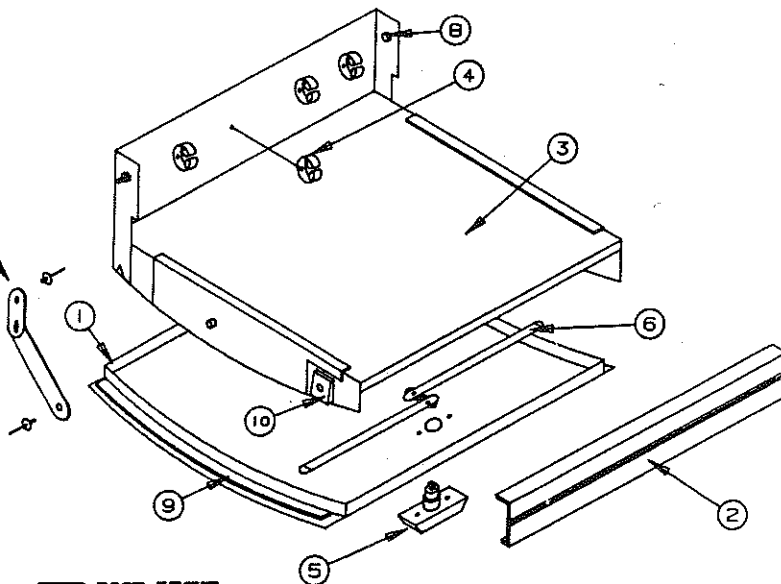

4733W5161 2380, 2382, 2390, 2310, 2395
AMERICANA SERIES

CODE	PART NO.	DESCRIPTION
1	4741D0321	Access door skin
	4716A512	Trim tape, 3 feet required
2	4731J2331	Access door cap
	4733C0601	Rivet, M25
3	4731I2291	Step door covering
4	4734-2431	Snap clip, M4
	4733-4118	Tek screw
5	4730B3111	Lock handle
	4716-056	Screw
	1201B6958	Keeps nut
	4737B4638	Open decal
	4730A3211	Access door key, M10
6	4741-6551	Lock bar assy
	4741-1438	Reinforcement plate
	1202B8528	Lock washer
7	4744-6981	Swing arm
	1203C8721	Rivet, M25
	1202B0468	Washer
Note: Rivet and washer included in swing arm package.		
9	4060025006	1/4 x 1/2 adhesive-backed foam tape on inside door skin flanges
10	4747-942	Access door wedge x 2
	4747-922	Rivet x4 (to hold wedges on)