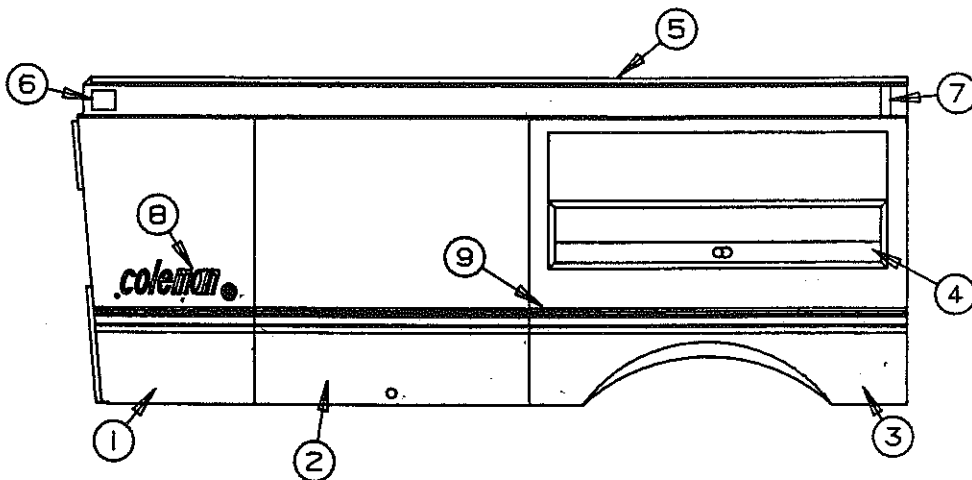

CURBSIDE RIGHT FRONT BODY PANEL ASSY COMPONENTS

CAMPING TRAILERS

1989

AMERICANA SERIES
PARTS LIST

RIGHT REAR BODY P.
RIGHT FRONT BODY P.

CURBSIDE RIGHT REAR BODY PANEL ASSY COMPONENTS - 2382