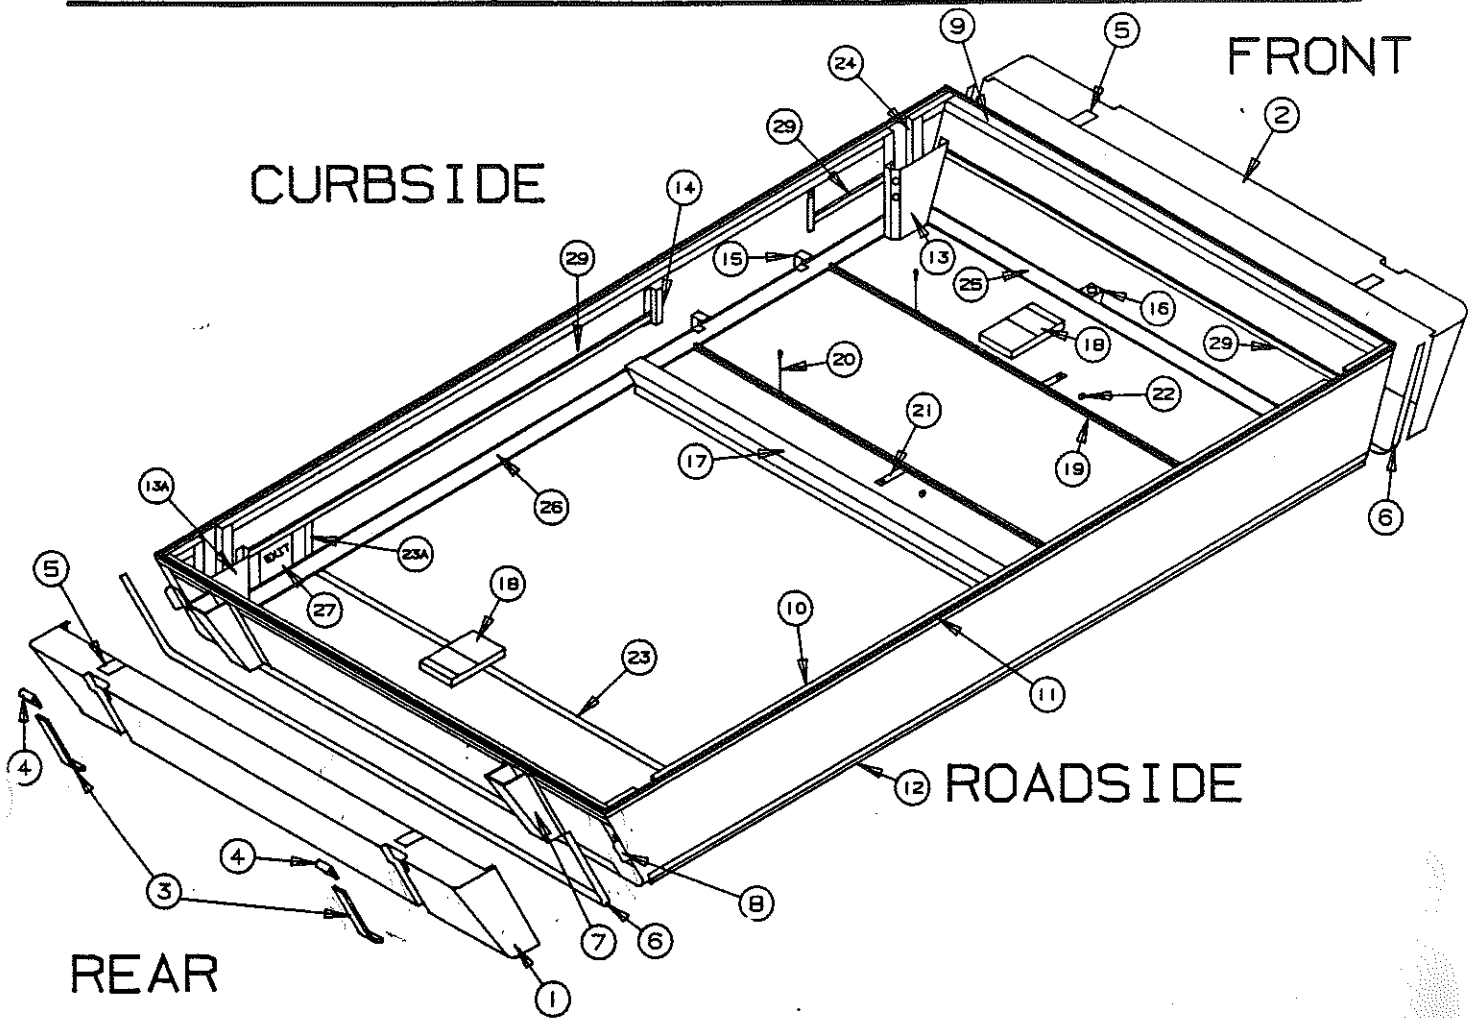

Coleman

CAMPING TRAILERS

1989

AMERICANA SERIES
PARTS LIST

TOP ASSY'S

CODE	PART NO.	DESCRIPTION
19	4733E4711	Screen door track
	4744-4611	Expansion rivet, x10, M25
20	4734B5211	Screen door cable assy, x2, M6
21	4723A5061	Safety strap x2
22	4737-3211	Rubber button (white) M8
23	435000003	Trim strip
23A	435000003	Trim strip
24	4741CS431	Lift pocket assy x4
25	4741E214	Cover, front/rear (all)
26	4741F306	Cove side x2, 2380, 2382
	4741F186	Cove side x2, 2390, 2310, 2395
	1103E1018	Screw
	4060000011	Vinyl cover
27	4734A397	Exit tag

CODE	PART NO.	DESCRIPTION
28	3530000126	Center seam trim (all 9' & 11' tops
	4350000195	Double stick tape, white
		NOTE: Must order per roll/216ft
	4749A090	Trim cap x2 front/rear
	1111E1012	Screw x2
29	353000097	Tent extrusion (sold per foot)

PARTS NOT SHOWN FOR 2395 TOP ASSEMBLY

Note: The 4744B6441 top is used on the 2395 with bathroom and shower curtain tracks from old top assembly or with new parts as listed in A and B below.

CODE	PART NO.	DESCRIPTION
A	4746A0471	"I" beam shower curtain track
	4739-1208	Mounting bracket x9
	4741B9368	Screw x2, each bracket
	4724-727	Shower curtain tie
	4730A3548	Stud
B	4739E1211	"I" beam bathroom curtain track
	4739-1208	Mounting bracket x6
	4741B9368	Screw