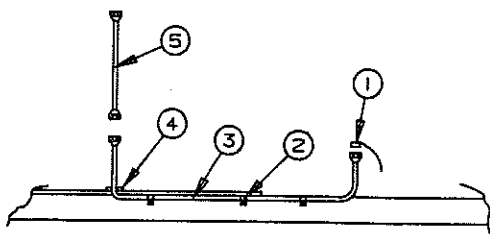

GAS SYSTEM - 2310 (Inside stove)

CODE	PART NO.	DESCRIPTION
1	4733A3888	Plastic cap w/chain
2	1201-8708	3/8" Tube clamp, rubber coated
	4739A4258	3/8" Tube clamp, uncoated
	4733-4118	Tek screw
3	4714-0711	3/8" O.D. copper gas line, 100" length (includes 1 bushing and 2 flared plugs)
4	4733A4128	Bushing
5	4730A3431	Flexible gas hose 1/4"-32" long