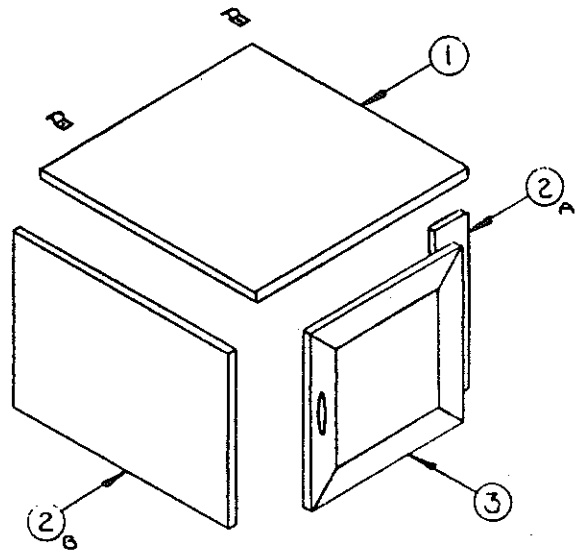

POTTI CABINET

4741E6371 - Potti cabinet assembly, 2390

CODE	PART NO.	DESCRIPTION
1	4716D9001	Cabinet top
	4737-8478	Screw, top to cabinet
2A	4741C9011	Cabinet side, small
2B	4741D9021	Cabinet side
	4737-8478	Screw, cabinet sides to top
3	4741F6381	Door assy
	4739A0508	Door pull
	4716-055	Screw