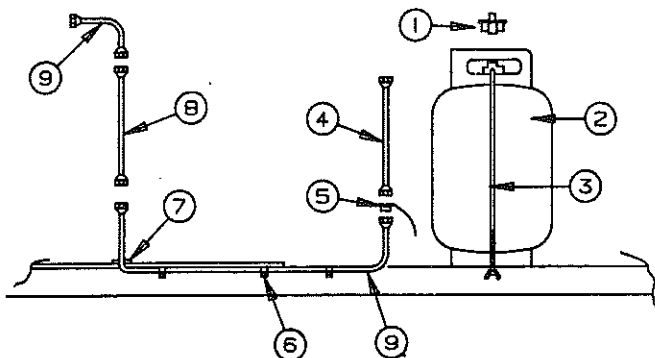

4710-2681 Stop button, M5 (all cushion assemblies only)
1034B0828 Screw

GAS SYSTEM AND COMPONENTS

1989
AMERICANA SERIES
PARTS LIST

Coleman® 
CAMPING TRAILERS

GAS SYSTEMS - ALL EXCEPT 2310 AND 2395

CODE	PART NO.	DESCRIPTION
1	4739A1291	Regulator
	4734B3781	Regulator cover
2	4720H5928	Gas bottle
3	4733F6281	Gas bottle mounting package
4	4733A3991	Flexible gas hose
5	4733A3888	Plastic cap w/chain
6	1201-8708	3/8" Tube clamp, rubber-coated
	4739A4258	3/8" Tube clamp, uncoated
	4737-2558	Tek screw
7	4733A4128	Bushing
8	4730A3431	Flexible gas hose 1/4"-32" long
9	4714-0711	3/8" O.D. copper gas line, 100" length (includes 1 bushing and 2 flared plugs)
	1215-2418	Flared plug