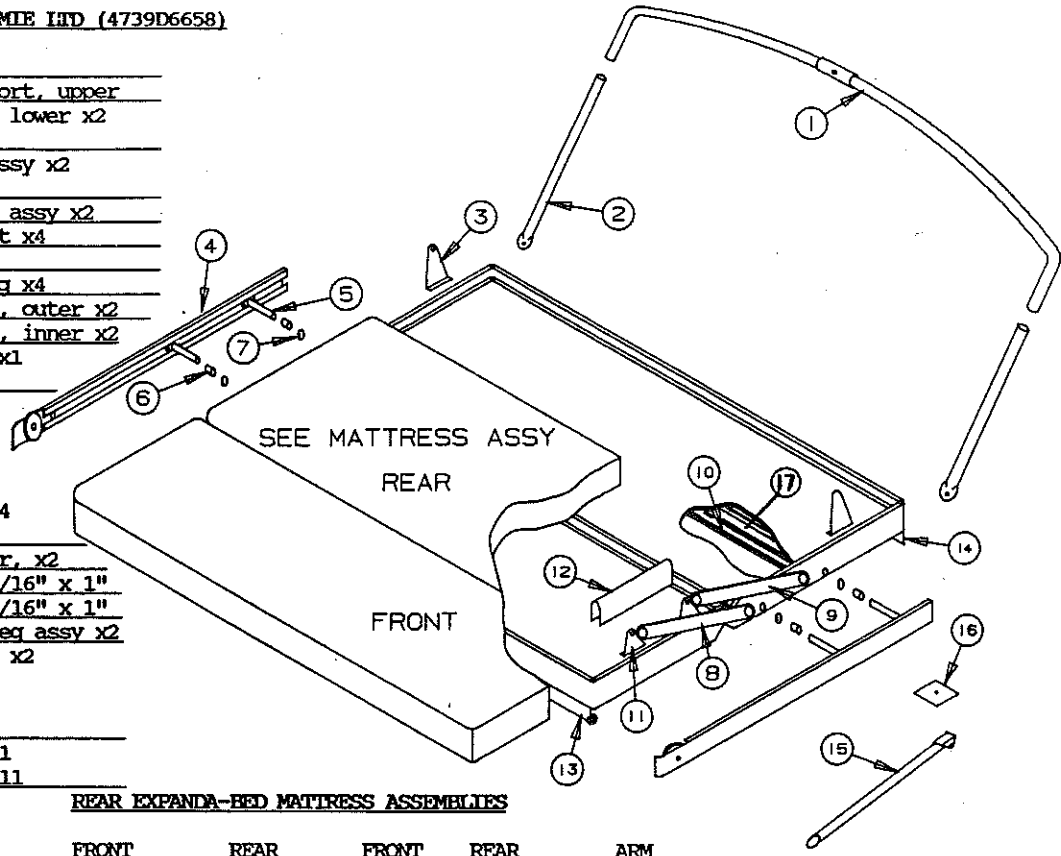

EXPANDA BED ASSY
EXPANDA BED MATT.
TENT SUPPORT ASSY

1989

AMERICANA SERIES
PARTS LIST

CAMPING TRAILERS

EXPANDA BED ASSEMBLY, 2382 LARAMIE LTD (4739D6658)

CODE	PART NO.	DESCRIPTION
1	4737E2631	Tent bow support, upper
2	4744-9411	Tent support, lower x2
	4733-4118	Screw x2
3	4747-6061	Bow bracket assy x2
	1014B1006	Screw x2
4	4744A9461	Bed extension assy x2
5	4731-4711	Roller support x4
6	4744-9408	Spacer x4
7	4744-948	Retaining ring x4
8	4744A9531	Link arm assy, outer x2
9	4744A9541	Link arm assy, inner x2
10	4744-939	Torsion tube x1
	4744-952	Roll pin x2

11	4744-986	Bed bracket x4
	1014B1006	Screw x4
12	4716A0371	Link arm cover, x2
13	4060000439	Bed seal 72 1/16" x 1"
14	4060000339	Bed seal 72 1/16" x 1"
15	4734D5881	Bed support leg assy x2
16	4737A4178	Support plate x2
	4716-074	Bolt x2
	4739A2908	Cap x2
	4739-2918	Cap washer
17	4749-205	Bed channel x1
	1203C8721	Rivet, M25 x11

REAR EXPANDA-BED MATTRESS ASSEMBLIES

FRONT	REAR	FRONT	REAR	ARM
MATTRESS	MATTRESS	COVER	COVER	COVER

4716A0331 4716A0341 4716A0351 4716A0361 4716A0371

REAR EXPAND-BED MATTRESS DIMENSIONS

Front Mattress 71 x 22 x 3
Rear Mattress 71 x 28 x 3

MATTRESS ASSEMBLIES

	Assembly	Cover	Assembly	Cover
2380 Sun Valley	4725T5391	4725T5381	4725T5391	4725T5381
2382 Laramie LTD	4724H5491	4724J5471	See Expanda-Bed Section	
2390 Shenandoah	4724H5491	4724J5471	4725R5391	4725R5381
2310 Sequoia	4724H5491	4724J5471	4725T5391	4725T5381
2395 Williamsburg	4724J6121	4723J5011	4725P6201	4725P6191

REFERENCE DIMENSIONS

71 x 51 x 4	71 x 51 x 4
71 x 74 x 4	Expanda Bed Section
71 x 74 x 4	71 x 51 x 4
71 x 74 x 4	71 x 51 x 4
71 x 74 x 4	71 x 51 x 4

TENT SUPPORT ASSEMBLIES

- 4741C5591 Tent support, regular bed
  2382, 2390, 2310, 2395, (rear)
  2380, (front and rear)
- 4741D5581 Tent support, queen bed
  2390, 2310, 2382, 2395 (front)