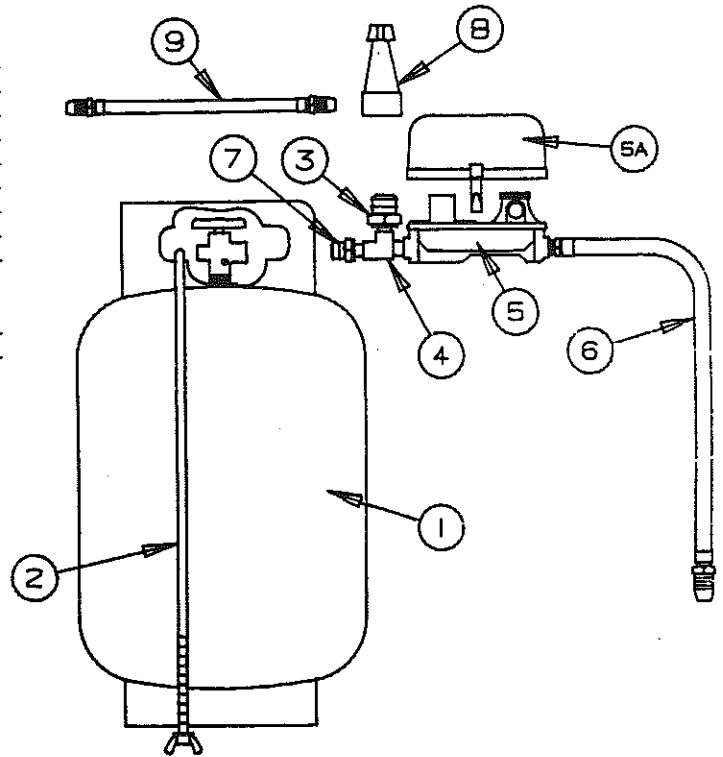

1989

AMERICANA SERIES PARTS LIST

GAS SYSTEM ASSY OUTSIDE STOVE ASSY

CAMPING TRAILERS

HOSE AND REGULATOR ASSEMBLY - 2310

CODE	PART NO.	DESCRIPTION
1	4720H5928	Gas bottle
2	4733F6281	Gas bottle mounting package
3	4737-9308	POL adapter
4	4739-6998	Street tee
5	4738A4868	Regulator
5A	4734B3781	Regulator cover
6	4733A3991	Flexible gas hose 3/8"-32" long
7	4739-6978	Cylinder adapter
8	5445B5561	Regulator (replacement comes with 15" gas hose). NOTE: 15" gas hose not available separately.
9	5410-7931	10' flexible gas hose