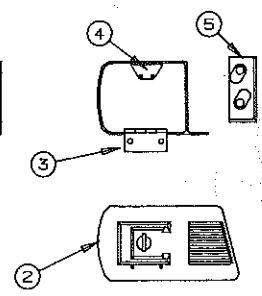

SIDE VIEW

4733J6481 STORAGE BUMPER ASSEMBLY (COMPLETE)

CODE	PART NO.	DESCRIPTION
1	4747A224	Bumper (only)
2	4747-9061	Bumper Cap (Curbside)
2A	4747-9071	Bumper Cap (Roadside)
	4747-926	Bumper Latch x2
3	4747-928	Hinge x2
4	4747-925	Strike x2
	1203-8951	Rivet, M25
5	4747-554	Bumper brkt right assy
6	4747-555	Bumper brkt left assy
7	1200B3048	Bolt x2
	4739-2298	3/8 Whiz lock nut x2
	1202B0468	Washer x6
	1202B1068	Washer x2