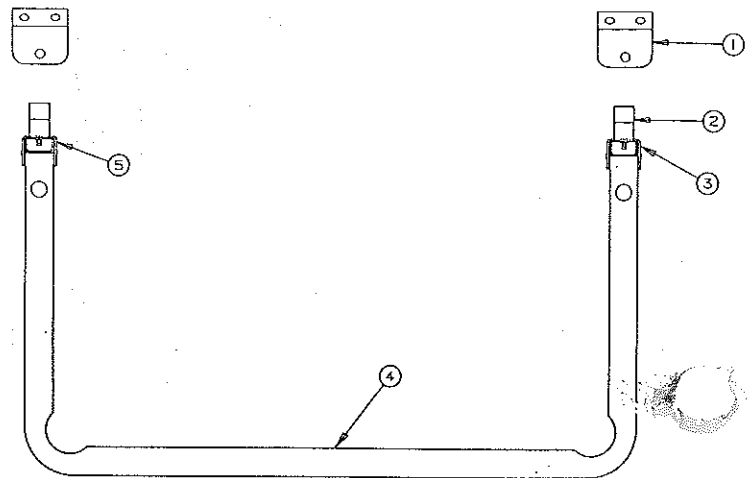

4733E6441 WARDROBE RACK

CODE	PART NO.	DESCRIPTION
1	4747-696	Wardrobe brkt assy x2
	1203C8751	Rivet, M25 x4
2	4724-2608	Stop button x4
	1016B1018	Screw x2
	1201B6958	Nut x2
3	4734C118	Wardrobe hanger
	1203C8751	Rivet, M25 x 2
4	4734D119	Wardrobe bar x1
5	4734D118	Wardrobe hanger x1
	1203C8751	Rivet, M25 x2