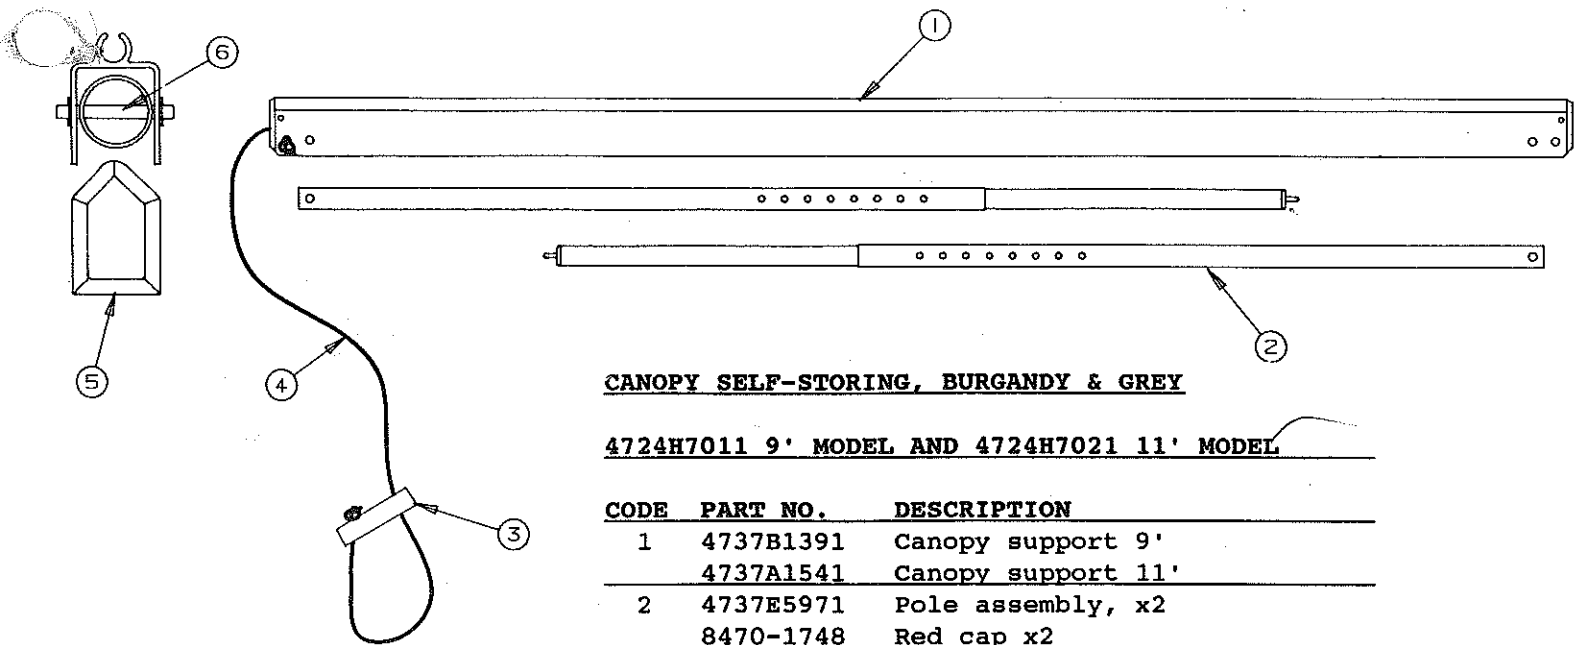

CANOPY SELF-STORING
CONVERTIBLE COOLER

1989
ACCESSORIES
PARTS LIST

Coleman®
CAMPING TRAILERS

CANOPY SELF-STORING, BURGANDY & GREY

4724H7011 9' MODEL AND 4724H7021 11' MODEL

CODE	PART NO.	DESCRIPTION
1	4737B1391	Canopy support 9'
	4737A1541	Canopy support 11'
2	4737E5971	Pole assembly, x2
	8470-1748	Red cap x2
	4734-6708	Spring clip
3	4724B3931	Rope adjustor x2
4	8460A1431	Poly rope 10' x2
	4724-2558	12" Hook stake x2
5	4737A4258	End cap
	4737-3208	Tek screw
6	4720A2361	Support rod & pal nuts x2
	4716-067	#6 x 3/8" screw x2 (canopy stops)
	1201B7338	Pal nut (canopy stops) x2
7	4724G655	Canopy only 9'
	4724G656	Canopy only 11'
8	4714-2681	Canopy bag 9' model
	4714-2691	Canopy bag 11' model

4744C9001 CONVERTIBLE COOLER

CODE	PART NO.	DESCRIPTION	
1	4744A9081	Door assembly	
	4744-8051	Latch cover	
	4716-062	Screw	
	4744-815	Decal	
2	4744-9098	Right pivot	
	4744-9108	Left pivot	
	1107B0818	Screw	
3	4744-8321	Leg	
	4741-8218	Screw	
4	4744A8181	Latch	
	4741-8218	Screw	
5	4744-8331	Lid	
6	4747-9051	Ice tub (less faucet, grommet and nut)	
	4744-9071	Faucet assembly	
	1212-0128	Grommet	
	4744-8261	Nut	
	7	4744-8171	Drip tray
8	4744-8031	Half tray