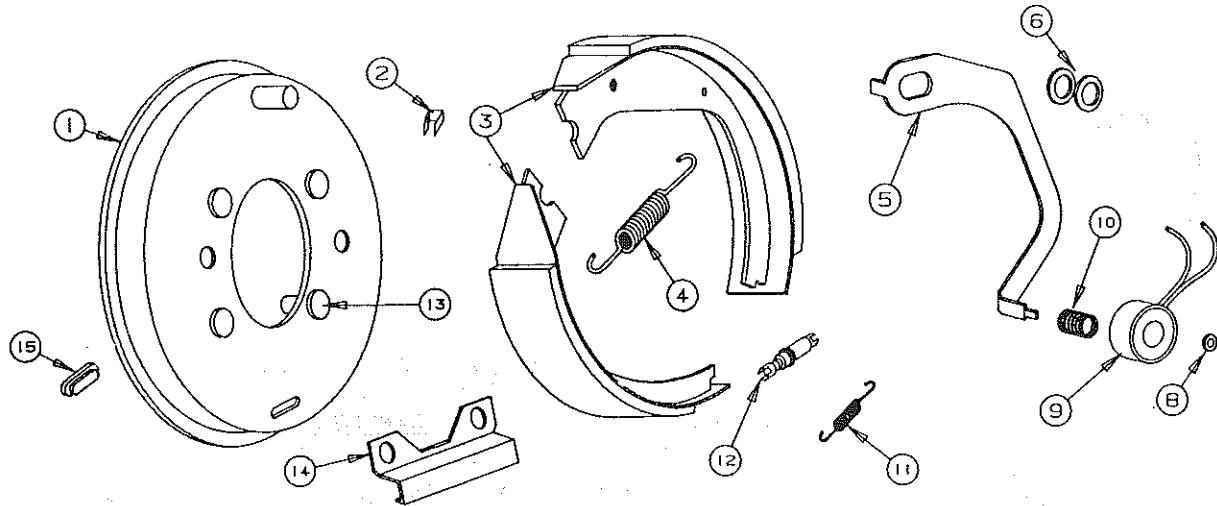

4744C9001 CONVERTIBLE COOLER

CODE	PART NO.	DESCRIPTION
1	4744A9081	Door assembly
	4744-8051	Latch cover
	4716-062	Screw
	4744-815	Decal
2	4744-9098	Right pivot
	4744-9108	Left pivot
	1107B0818	Screw
3	4744-8321	Leg
	4741-8218	Screw
4	4744A8181	Latch
	4741-8218	Screw
5	4744-8331	Lid
6	4747-9051	Ice tub (less faucet, grommet and nut)
	4744-9071	Faucet assembly
	1212-0128	Grommet
	4744-8261	Nut
	7	4744-8171
8	4744-8031	Half tray

CAMPING TRAILERS

1989  
ACCESSORIES  
PARTS LIST

ELECTRIC BRAKES

**ELECTRIC BRAKE PACKAGE (COMPLETE)**

4714F2011 for 1 1/16" diameter straight spindle

Item	Coleman Part NO.	Dexter Part No.	Qty/ Brake	Description
1	Note	36-36-4	1	Backing plate assy
2	Note	46-23	2	Shoe hold-down spring
3	4714B2071	40-125	1	Primary shoe and lining assy and
		40-49	1	Secondary shoe and lining assy
4	4714A2411	46-24	1	Retractor spring
5	4714-2841	47-30-4	1	RH actuating lever arm and
		47-29-4	1	LH actuating lever arm
6	4714A2461	46-30	2	Anchor post clip, M2
7	*Note	27-5	1	Wire clip
8	4714A2471	46-39	1	Magnet retainer clip
9	4714C2451	42-44	1	Magnet assy kit; includes 1 magnet, 1 spring and 1 retainer clip
10	4714A2421	46-25	1	Magnet housing spring
11	4714A2101	46-22	1	Adjustable screw spring
12	4714A2041	43-11	1	Adjusting screw
13	Note	7-41	4	Backing plate bolt
14	Note	64-1	1	Stabilizer bracket
15	Note	46-7	1	Plug