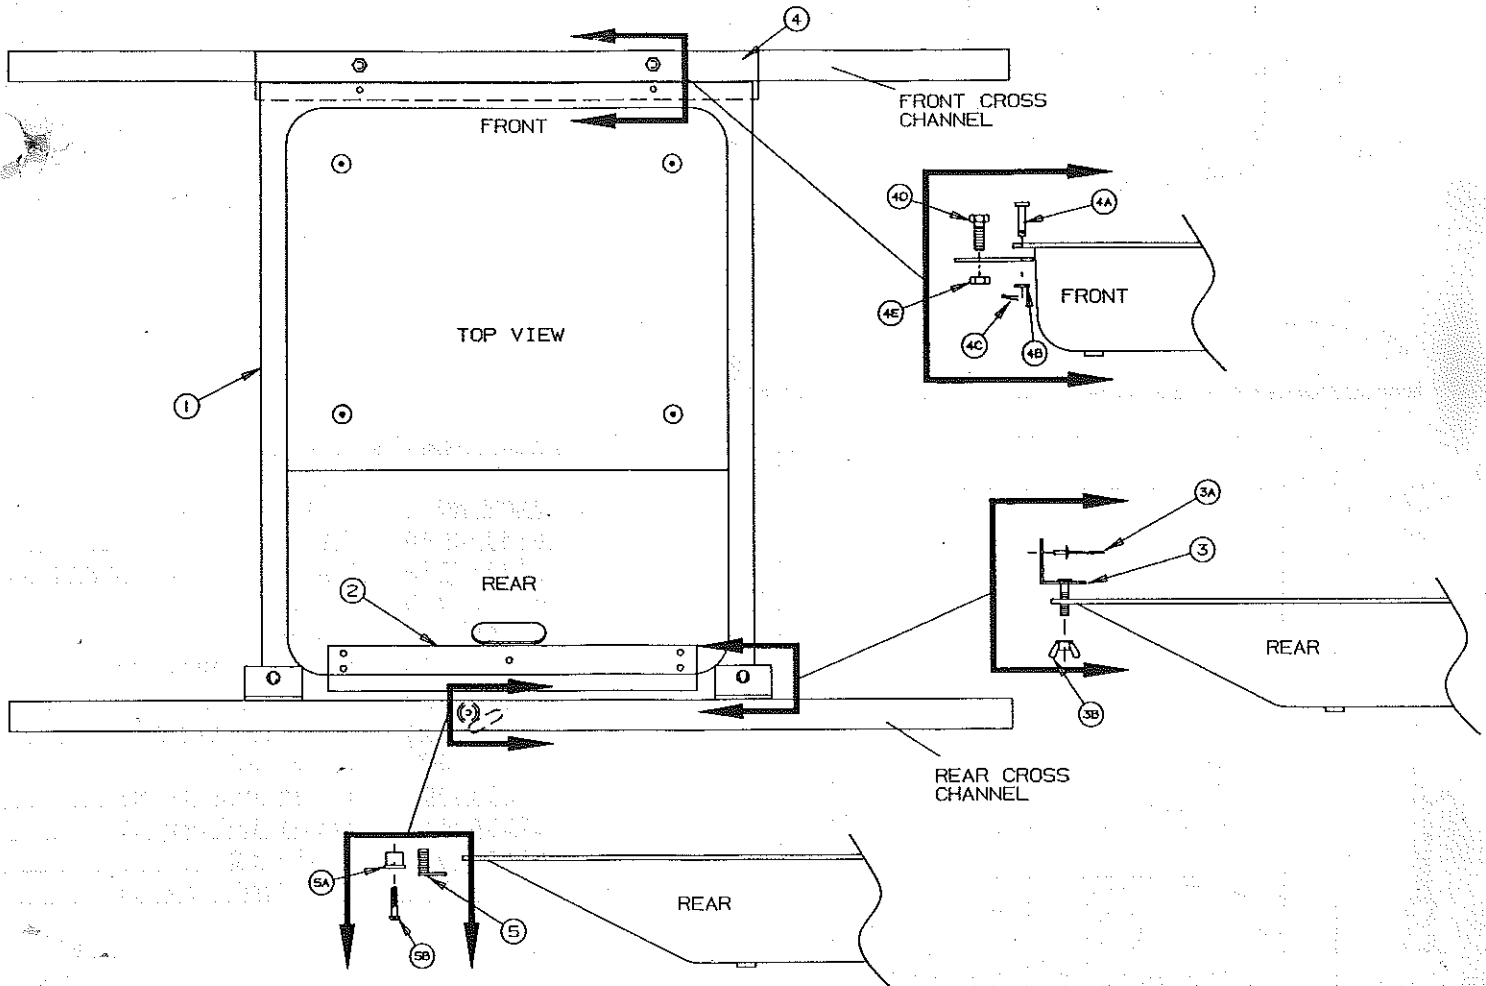

4749-1351 SPARE TIRE CARRIER 2300

CODE	PART NO.	DESCRIPTION
1	4747-908	Spare Carrier
2	4747-916	Spare carrier reinforcement angle
	4734-1861	Rivet, x7 M25
3	4747-543	Spare carrier angle x2
3A	1203-8641	Rivet x6, M50
3B	1201-6258	Wing nut x2
4	4747-915	Extender x1
4A	4720H1561	Long pin x2, M5
4B	1202E040	Washer
4C	1204B1231	Cotter pin x2, M10
4D	4731-3878	Bolt x2
4E	1201B6038	Nut x2
5	1201E287	Weld screw x1
5A	4724-2608	Stop Button x1
5B	4733-4138	Screw x1