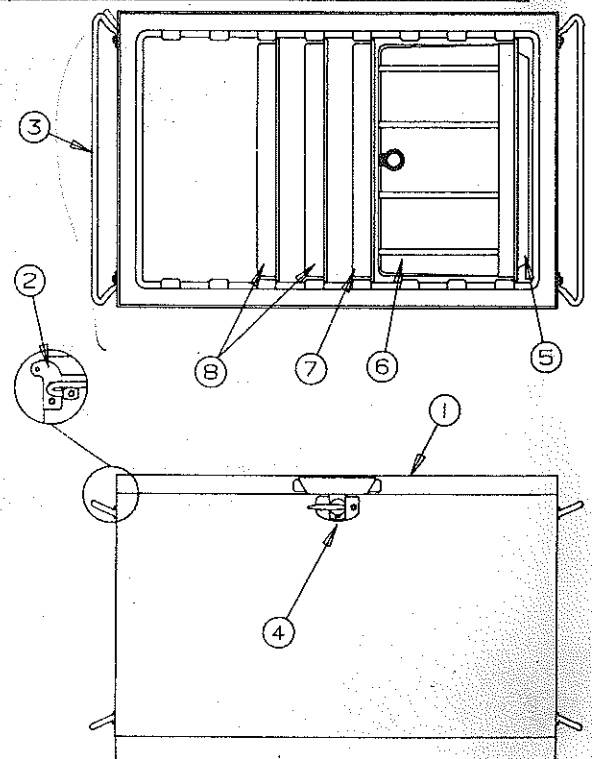

CANOPY SELF-STORING
CONVERTIBLE COOLER

1989
ACCESSORIES
PARTS LIST

Coleman®
CAMPING TRAILERS

CANOPY SELF-STORING, BURGANDY & GREY

4724H7011 9' MODEL AND 4724H7021 11' MODEL

CODE	PART NO.	DESCRIPTION
1	4737B1391	Canopy support 9'
	4737A1541	Canopy support 11'
2	4737E5971	Pole assembly, x2
	8470-1748	Red cap x2
	4734-6708	Spring clip
3	4724B3931	Rope adjustor x2
4	8460A1431	Poly rope 10' x2
	4724-2558	12" Hook stake x2
5	4737A4258	End cap
	4737-3208	Tek screw
6	4720A2361	Support rod & pal nuts x2
	4716-067	#6 x 3/8" screw x2 (canopy stops)
	1201B7338	Pal nut (canopy stops) x2
7	4724G655	Canopy only 9'
	4724G656	Canopy only 11'
8	4714-2681	Canopy bag 9' model
	4714-2691	Canopy bag 11' model

4744C9001 CONVERTIBLE COOLER

CODE	PART NO.	DESCRIPTION	
1	4744A9081	Door assembly	
	4744-8051	Latch cover	
	4716-062	Screw	
	4744-815	Decal	
2	4744-9098	Right pivot	
	4744-9108	Left pivot	
	1107B0818	Screw	
3	4744-8321	Leg	
	4741-8218	Screw	
4	4744A8181	Latch	
	4741-8218	Screw	
5	4744-8331	Lid	
6	4747-9051	Ice tub (less faucet, grommet and nut)	
	4744-9071	Faucet assembly	
	1212-0128	Grommet	
	4744-8261	Nut	
	7	4744-8171	Drip tray
8	4744-8031	Half tray