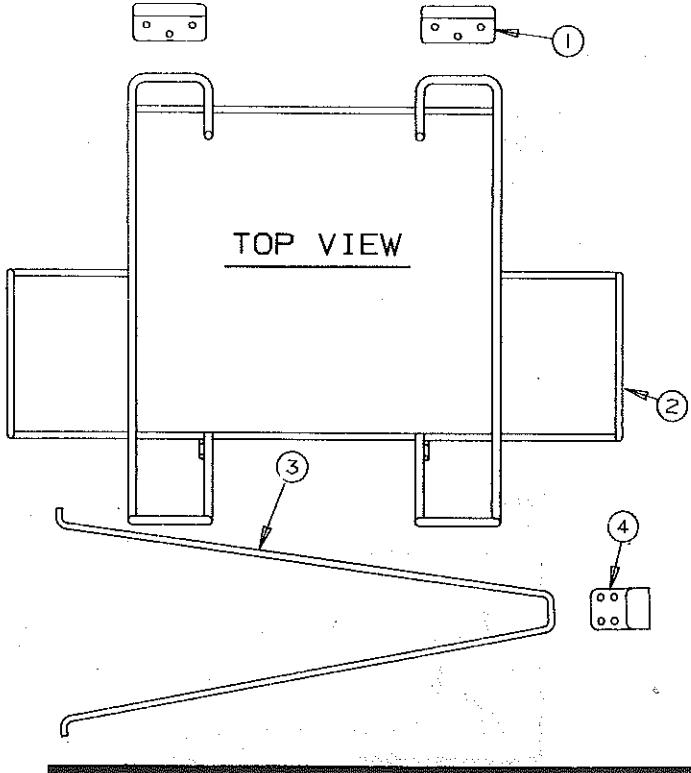

CAMPING TRAILERS

1989

ACCESSORIES
PARTS LIST

STOVE BRKT &
MOUNTING KIT
VANITY BOARD

4747A5411 STOVE BRACKET & MOUNTING KIT

CODE	PART NO.	DESCRIPTION
1	4734B3058	Mounting brkt x2
	4741B9368	Screw (painted)
2	4734B292	Stove rack x1
3	4737B937	Stove support rod x1
4	4737B933	Stove support brkt x1
	4733-4138	Tek screw x4