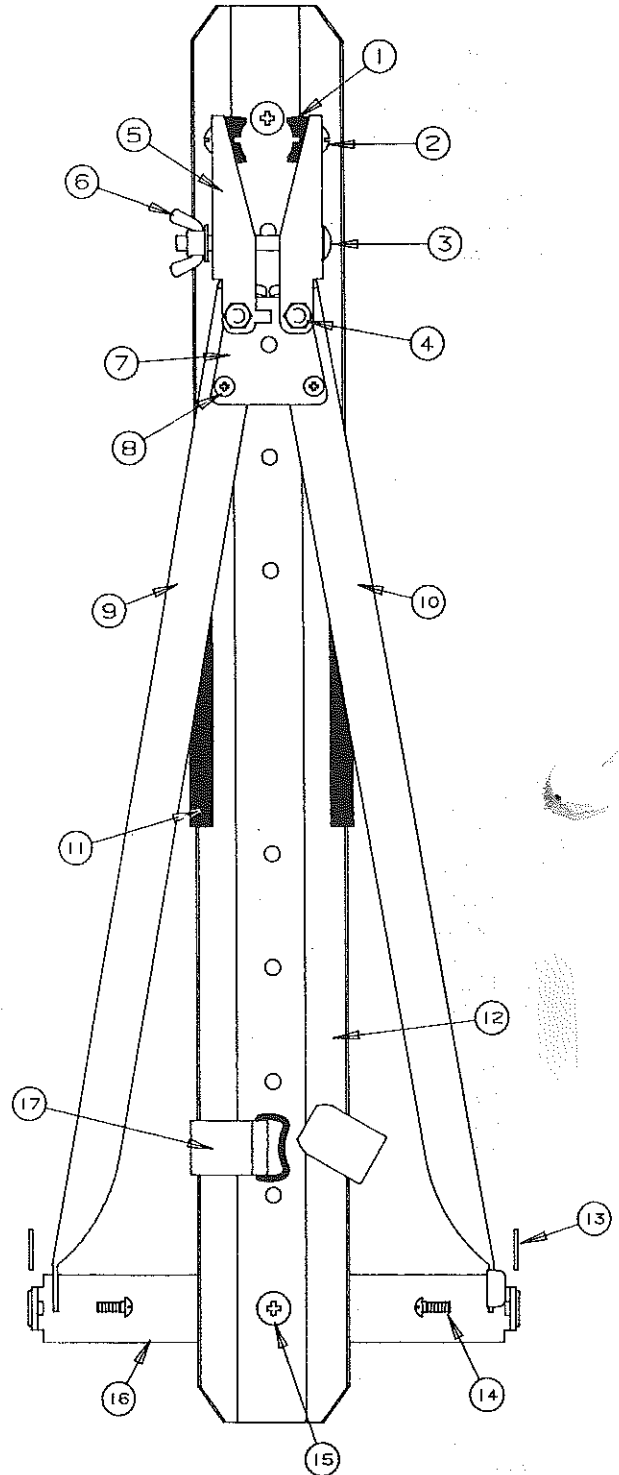

CODE	PART NO.	DESCRIPTION
1	4747-214	Bike tube clamp x2
2	1020E1608	Machine screw x2
3	1200E220	Carriage bolt x1
4	1200E101	Bolt x2
	1201E6128	Acorn nut x2
	4743A278	Nylon washer x2
5	4747A220	Bike clamp holder x2
6	1201-6258	Wing nut x1
	4743A278	Nylon washer x1
7	4747-219	Plate x2
8	4716-051	Machine screw x2
	1201F639	Nut x2
9	4747-221	Support tube x1
	4730B4648	Tube plug x2
10	4747-698	Support tube assy x1
11	4060000153	Edge trim (4" pcs)
12	4737B940	Cycle channel x1
13	4743A278	Nylon washer x2
14	1014E1006	Machine screw x2
15	4746A053	Bolt x2
	1202E0408	Washer x2
	1201E6128	Acorn nut x2
16	4747-532	Cross brkt assy x1
17	4749-1901	Strap assy x2