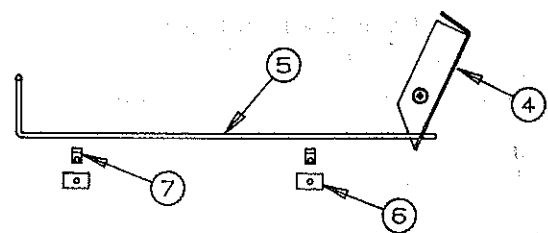

MOLDED GAS
BOTTLE COVER

1989
ACCESSORIES
PARTS LIST

Coleman®
CAMPING TRAILERS

4749A1341 MOLDED GAS BOTTLE COVER, 2300

CODE	PART NO.	DESCRIPTION
1	4749-185	Gas bottle cover ✓
	4749-936	Alongatop
	4733C0601	Rivet, M25
2	4749A1961	Latch x2
	4733C0601	Rivet, M25
3	4749-1951	Latch angle x2
	4733C0601	Rivet M25
4	4747-9301	Safety latch bracket
	4733-3398	Bushing
	4724-2608	Recessed Bumper
	1202B0268	Washer
	1103B1028	Screw 1 1/4"
5	4747A2091	Safety latch rod
6	4749-1948	Plastic spacer x2
7	4747-2538	Clamp x2
	1203-8651	Pop rivet, x2 M50
	1202B0268	Washer x2
8	4716A512	Trim tape (5 ft.)
9	4747-9471	Keeper bracket x4
	4741B9658	Expansion rivet x8
10	4749-2038	Stiffener angle
	4733C0601	Rivet, M25
11	4739-4198	Red vinyl cap x1
	4749-1898	Safety latch decal

4733C0601
Rivet
4747A3111
LATCH
4747A3211
STRIKE
4744-4011
Rivets