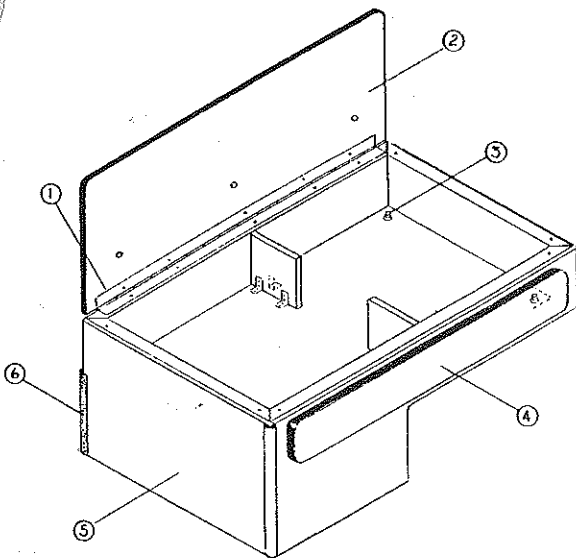

Table of Contents

		PART NO.	DESCRIPTION
SEAT assembly, roadside	Code 1	4744-643	seat panel assemblies
	2	4744-872	seat gazoodi
SINK AND DRAIN			See page 21
STOVE components			See page 22, Americana Series
TABLE assembly		4744B4181	table top dimensions 26 1/2"x36"x1/2"
			See page 28 for components
TIRE AND TIRE COVER			See page 7, Americana Series
			Note: 8" or 10" tire size
TOP assembly			See page 29, Americana Series Model 2180
UPPER GALLEY assembly		4744A3711	upper galley top/with Atwood Pump
		4744B3711	upper galley top /with Loboy Pump
		4744-638	drawer assembly
		4744-492	upper galley bottom
VANITY BOX assembly	Code 1	4744-851	box end
	2	4744-8961	mirror clip, M4
	3	4733A0791	mirror
	4	4744-850	box side
	5	4710-2681	stop button, M5