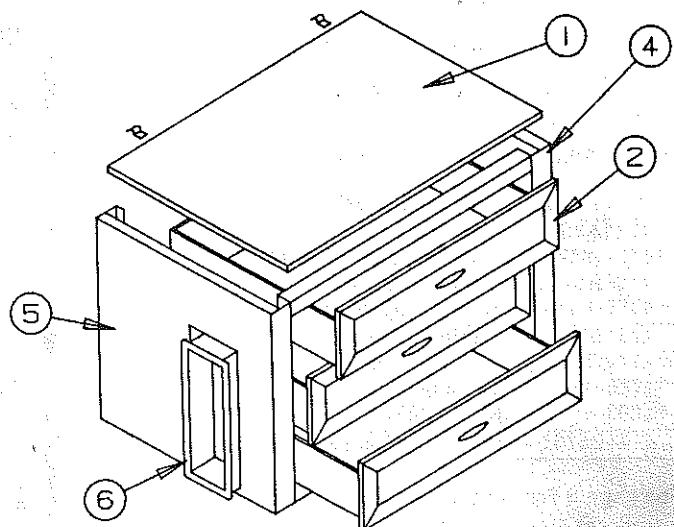

CHEST OF DRAWERS

4741E594 - Chest of drawers, 2295
4744-645 - Chest of drawers, 2290

CODE	PART NO.	DESCRIPTION
1	4741E4211	Cabinet top
	*4737-8478	Screw, top to cabinet
	*4720A0721	Cooler clip, M2
	*4716-0590	Screw, clip to top
2	4744D5361	Drawer asy, top and center
	4744D5371	Drawer asy, bottom
	*4739A0508	Drawer pull
	*4716-0550	Screw
3	*1203-9258	Accordion rivet (plastic)
	*1202E0408	Washer
4	4744C155	Chest side, right x1
5	4744B154	Chest side, left x1
6	4737B4198	Recessed fire mount