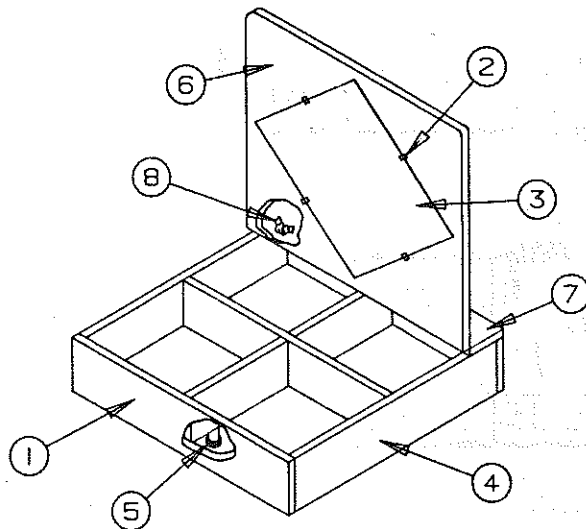

CAMPING TRAILERS

1988

PARTS LIST

SEAT ASS., YS
VANITY BOX

SEAT ASSEMBLY, ROADSIDE, 2282, 2283

CODE	PART NO.	DESCRIPTION
1	4744-489	Hinge
2	4744-855	Backrest
3	4710-2681	Stop button, x2, M5
4	4744-854	Wood table rest
5	4744-853	Seat end
	*4744-867	Cushioned pad
6	4744-913	Outside corner
7	4744-868	Slide channel
8	4744-871	Slide bracket bottom
9	4744-869	Slide channel
10	4744-870	Slide bracket top

SEAT ASSEMBLY, ROADSIDE 2282, 2283

CODE	PART NO.	DESCRIPTION
1	4744A872	Seat gozzodi
2	4749-5271	Door assembly
3	4744-643	Seat panel assembly

SEAT FRAME ASSEMBLIES

	Curbside	Roadside
Pioneer Series		
2267 Columbia	4741E573	4733J5828
2285 Newport	4733J551	4733J582
2293 Chesapeake	4744D547	4744D546
Americana Series		
2280 Sun Valley	4741E512	4741E511
2282 Laramie	None	4744A642
	None	4744-664
2283 Laramie Queen	None	4744A642
	None	4744-664
2290 Shenandoah	4733K551	4733K582
2210 Sequoia	4744D547	4744D546
2295 Williamsburg	4733K551	4733K582

VANITY BOX ASSEMBLY, 2282, 2283

CODE	PART NO.	DESCRIPTION
1	4744-851	Box front/rear
2	4744-8961	Mirror clips, M4
3	4733A0791	Mirror
4	4744-850	Box side x2
5	4710-2681	Stop button, M5
6	4744-842	Large top
7	4744-843	Small top
8	4744-875	Hinge