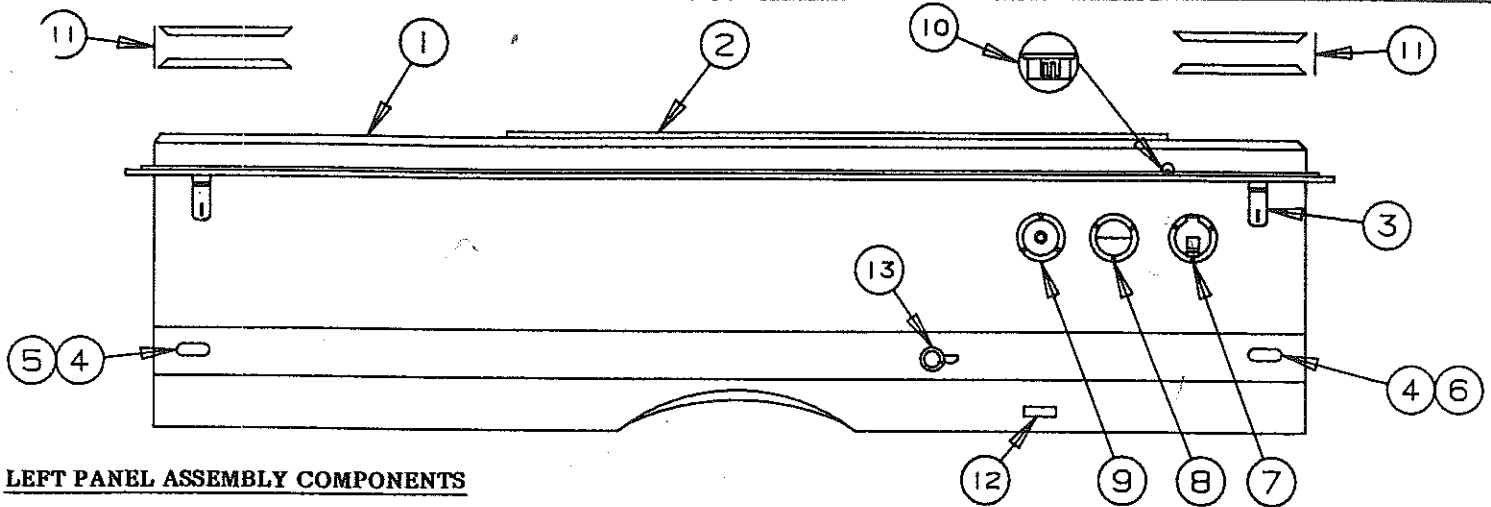

CAMPING TRAILERS

1988 PARTS LIST

PANEL ASS'Y DETAILS
LEFT

LEFT PANEL ASSEMBLY COMPONENTS

(Refer to chart for panels, trim tape, and decals.)

CODE	PART NO.	DESCRIPTION
1		PIONEER SERIES
	4739D2688	Body rail 2267
	4744A044	Body rail 2285
	4744A064	Body rail 2293
		AMERICANA SERIES
	4734E177	Body rail 2280, 2282, 2283
	4734G176	Body rail 2290, 2210, 2295
	*1203-8641	Rivet, M50, rail to panel (PIONEER)
	*4733C0601	Rivet, M25, rail to panel (AMERICANA)
	*4723-8071	Velero hook 2" x 2" square, adhesive-backed
2	4737B2581	Curtain track package M2 Contains two pieces 32" long
	*4741-9861	Rivet, M25, track to rail
3	4741B6041	Top latch w/o lock
	*4741-8218	Screw
4	4733G1311	Socket and harness x2
	*4714-3701	Bulb (#194), M4
5	4714E0841	Amber lens and base
6	4714E0851	Red lens and base
	*4741A9368	Screw
	*4734-2388	Connector
7	4733-2331	Cable hatch
	*4741-3508	Screw
	*4710C3618	110 Volt decal
8	4731C1711	Recessed fill spout (not on Pioneer series)
	*4741-3508	Screw
	*4735C0988	Water decal
9	4732D1521	City water fill
	*4741-3508	Screw
10	1204-0408	Snap bushing
11	4737-0738	Rail stop 6 3/16", 2267, 2285, 2280
	4730B1211	Rail stop 16 3/16", 2293, 2290, 2210, 2295
12	4744-2668	Drain decal
13	4734C0681	Drain spout