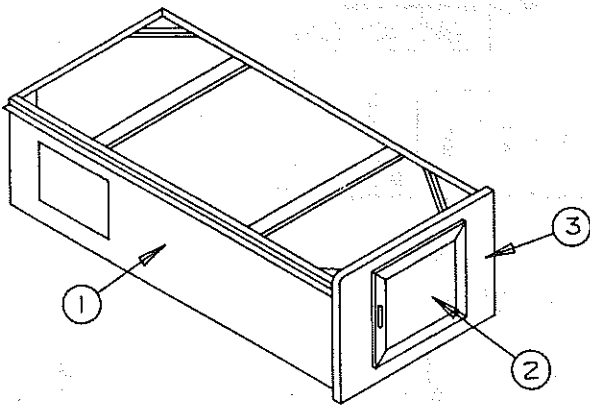

1988

PARTS LIST

SEAT ASS., YS
VANITY BOX

SEAT ASSEMBLY, ROADSIDE, 2282, 2283

CODE	PART NO.	DESCRIPTION
1	4744-489	Hinge
2	4744-855	Backrest
3	4710-2681	Stop button, x2, M5
4	4744-854	Wood table rest
5	4744-853	Seat end
	*4744-867	Cushioned pad
6	4744-913	Outside corner
7	4744-868	Slide channel
8	4744-871	Slide bracket bottom
9	4744-869	Slide channel
10	4744-870	Slide bracket top