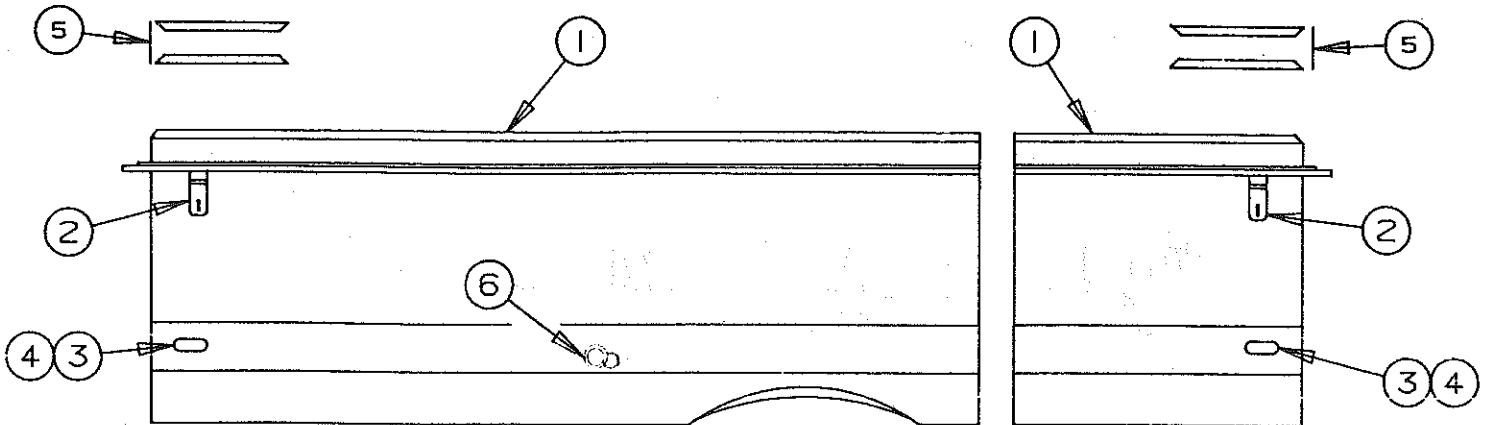

PANEL ASS'Y DETAILS:
RT. FRONT & RT. REAR

1988
PARTS LIST