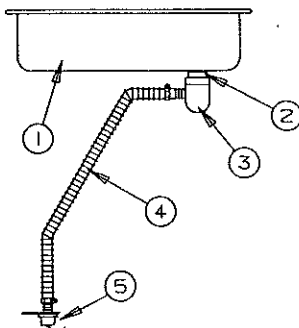

SINK AND DRAIN SYSTEM

CODE	PART NO.	DESCRIPTION
1	4710D0301	Sink, all models
	*4730D3151	Basket and strainer
	*4714B0661	Crumb cup
2	4734-3298	Foam gasket
3	4734C0671	Drain trap, M2
	*4739-1088	Hose clamp
4	4714-2770	Drain hose, 3/4" ID gray forged loop (sold per foot in multiples of 5' lengths)
5	4734C0681	Drain spout, M2
	*4744-2678	Hose clamp
	*4714-0021	Cap and strap, M2