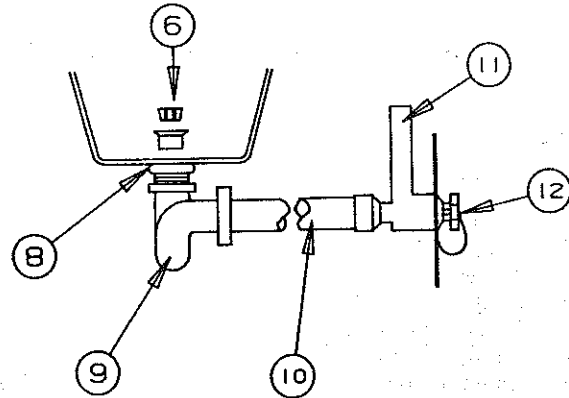

SHOWER CABINET

4741G547 - Shower cabinet assembly, 2295

CODE	PART NO.	DESCRIPTION
1	4741-2221	Bathtub
	*4733-4138	Tek screw
	*4716-0770	Screw
	*4739A2908	Screw cap, white
	*4739-2918	Screw cap washer
2	4741A2071	Faucet assembly
3	4737H5171	Door asy x2
	*1203-8951	Rivet, M25, door to cabinet front
4	4741H5461	Door assembly
	*4738-3088	Screw
5	4741-235	Swivel street elbow
6	4746-1821	Basket strainer
8	4737-8328	Plastic nut
9	4741A9328	"P" trap
10	4741-9318	Sleeve
11	4741-9301	Vent system
12	4714-2861	Cap and strap package
	*4741-8218	Screw

4737-9138 Tub drain adapter
Reduces 1 1/2" drain outlet to a 3/4" garden hose connection.

4741-2061 Shower head

4741A2051 Shower hose

4741-4241 Toilet tissue holder