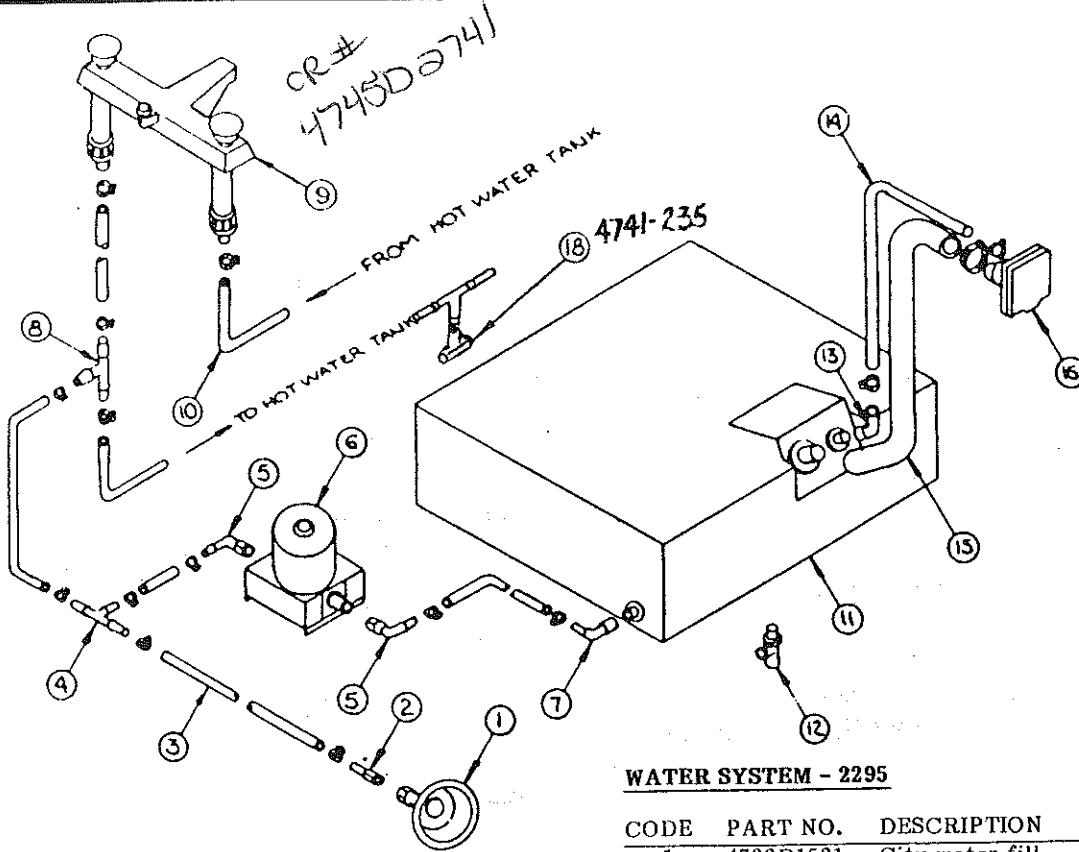

WATER SYSTEM - 2295

CODE	PART NO.	DESCRIPTION
1	4732D1521	City water fill built-in check valve
	*4741-3508	Screw
	*4714-0481	Cap and strap M2
2	4732-4561	Adapter fitting
3	4714-0380	High pressure hose cold water 3/8", sold per foot
4	1218-1508	Tee
5	4741-9068	Swivel elbow
6	4741A5571	Water pump
7	1218-3518	Elbow
	*4737-4641	Filter screen
8	4741-2388	Tee
9	4745A2741	Faucet
		Faucet Connector
	*4744-150	Seal
	*4744-233	Nut
	*4744-234	Barb
	*4744-175	Shower mounting bracket
10	4714-3380	High pressure hose hot water 3/8", sold per foot
11	4741-3451	Water tank, 18 gallon
	*4741A441	Tank bracket
12	4715E4381	Spigot (drain)
13	1218-3518	Elbow
14	4733B1201	Vent hose, 1/2" O.D. clear
15	4731F1081	Water fill hose, 1" I.D.
16	4731C1711	Recessed fill spout
	*4744-1288	Barbed nipple (1 3/8" barb)
	*4744-1298	Barbed connector (3/8" barb)
	*4735C0988	Water decal
17	*4731-3058	Adjustable hose clamp, 5/8"
	*4715-4501	Adjustable hose clamp, 1 1/4"

Note: Refer to page 16 for rigid plumbing.