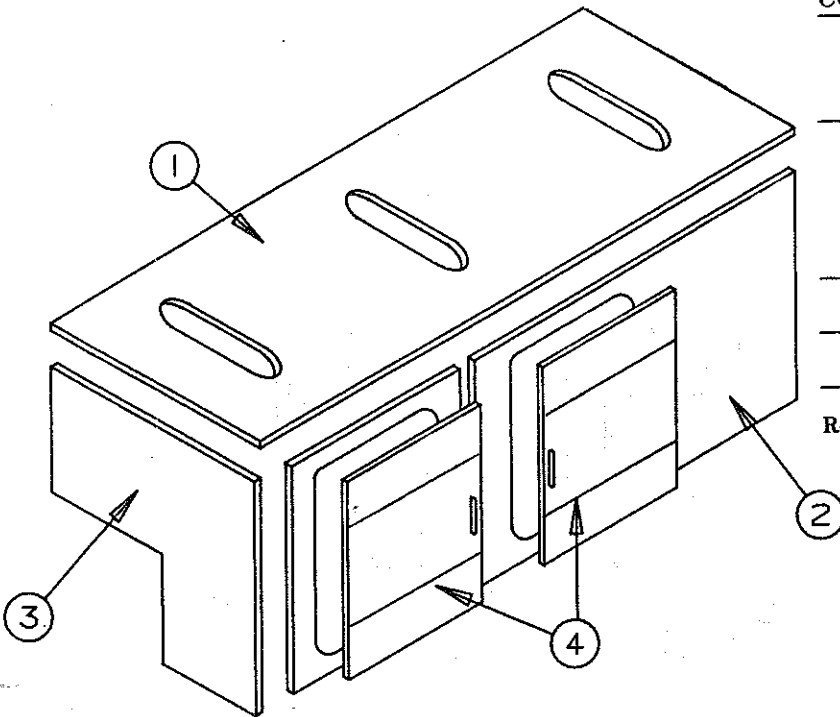

LOWER GALLEY ASSEMBLIES - PIONEER SERIES

CODE	PART NO.	DESCRIPTION
1	4739F1951	Lower galley top 2267
	4744B3621	Lower galley top 2285
	4739F0121	Lower galley top 2293
	*4716-0750	Screw, top to cabinet
2	4744-9801	Cabinet front left
	4744-9791	Cabinet front right (2285)
	4744-9671	Cabinet front center (2285, 2293)
	4744-9651	Cabinet front left (2293)
	4744-9641	Cabinet front right (2293)
	*4733A0601	Rivet, M25
3	4744-8571	Cabinet side left (all except 2293)
	*4734-4358	Bushing
4	4739E5321	Door assembly (all)
	*1203-8951	Rivet, M25, door to cabinet

Refer to page 8 for cabinet door assembly components.