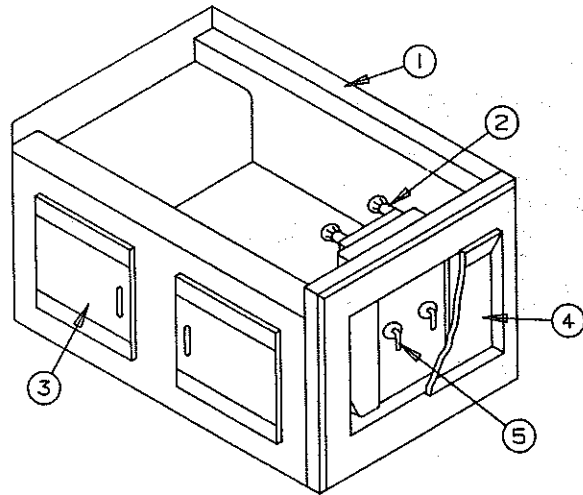

SHOWER CABINET

4741G547 - Shower cabinet assembly, 2295

CODE	PART NO.	DESCRIPTION
1	4741-2221	Bathtub
	*4733-4138	Tek screw
	*4716-0770	Screw
	*4739A2908	Screw cap, white
	*4739-2918	Screw cap washer
2	4741A2071	Faucet assembly
3	4737H5171	Door asy x2
	*1203-8951	Rivet, M25, door to cabinet front
4	4741H5461	Door assembly
	*4738-3088	Screw
5	4741-235	Swivel street elbow
6	4746-1821	Basket strainer
8	4737-8328	Plastic nut
9	4741A9328	"P" trap
10	4741-9318	Sleeve
11	4741-9301	Vent system
12	4714-2861	Cap and strap package
	*4741-8218	Screw

4737-9138 Tub drain adapter
Reduces 1 1/2" drain outlet to a 3/4" garden hose connection.

4741-2061 Shower head

4741A2051 Shower hose

4741-4241 Toilet tissue holder