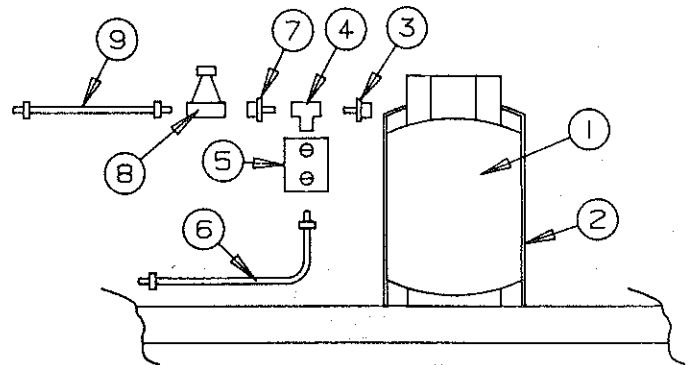

HOSE AND REGULATOR ASSEMBLY - 2210

CODE	PART NO.	DESCRIPTION
1	4720H5928	Gas bottle
2	4733F6281	Gas bottle mounting package
3	4737-9308	POL adapter
4	4739-6998	Street tee
5	4738A4868	Regulator
	*4734B3781	Regulator cover
6	4737-8871	Flexible gas hose 3/8"-32" long
7	4739-6978	Cylinder adapter
8	5445B5561	Regulator (replacement comes with 15" gas hose) Note: 15" gas hose not available separately.
9	5410-7931	10' flexible gas hose