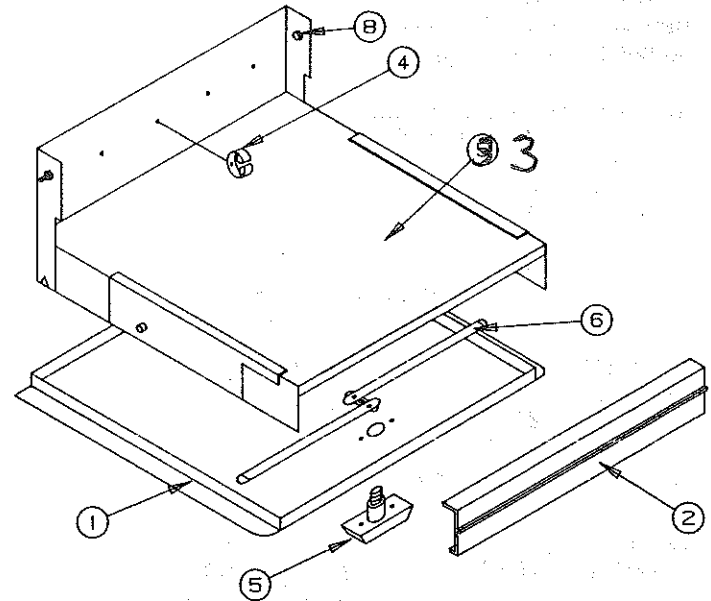

ACCESS DOOR ASSEMBLY

4739F6541 2267, 2285, 2293 - PIONEER SERIES
4733U5161 2280, 2282, 2283, 2290, 2210, 2295 - AMERICANA SERIES

CODE	PART NO.	DESCRIPTION
1	4737A8591	Access door skin - PIONEER
	*4716-5140	Trim tape, 3 feet required
	4741C0321	Access door skin - AMERICANA
	*4716-5120	Trim tape, 3 feet required
2	4731E2338	Access door cap - PIONEER
	*1203-8641	Rivet, M25
	4731F2338	Access door cap - AMERICANA
	*4733C0601	Rivet, M25
3	4731K2291	Step door covering
4	4734-2431	Snap clip, M4
	*4733-4118	Tek screw
5	4730B3111	Lock handle
	*4716-056	Screw
	*1201B6958	Keys nut
	*4737A4638	Open decal
	*4730A3211	Access door key, M10
6	4730A5201	Lock bar assembly
	*4741-143	Reinforcement plate
	*1202B8528	Lock washer
7	4734-5571	Swing arm assembly
	1203C8721	Rivet, M25
	1202B0468	Washer
Note: Rivet and washer included in swing arm package.		
8	1006B2428	Bolt, 3/8 - 16 x 1 1/4
	1202B0468	Washer
	1201B5188	Nut, 3/8 - 16

STEP DOOR LIGHT

4737A5901 Light assembly (complete)
4714A0951 Light lens
4733B4981 Light switch

Note: 406-00-250-06, 1/4 x 1/2 adhesive-backed foam tape on inside door skin flanges.

AXLE ASSEMBLIES

	<u>2</u>	<u>3</u>	<u>4</u>
Pioneer Series	Axle Beam	*Hub Ass'y	Spring
2267 Columbia	4741D6251	4738A0451	4738-0981 2 leaf 600# 4741B3381
2285 Newport	4741D6251	4738A0451	2 leaf 750# 4735C2201
2293 Chesapeake	4741D6251	4738A0451	3 leaf 1000#
Americana Series			
2280 Sun Valley			4741B3381
2282 Laramie			
2283 Laramie Queen	4741D6251	4738A0451	2 Leaf 750# 4735C2201
2290 Shenandoah			
2210 Sequoia	4741D6251	4738A0451	3 leaf 1000# 4735C2201
2295 Williamsburg	4741D6251	4714A3041	3 leaf 1000#

Note: Axle beams are 2000 pound capacity with brake mounting flanges, straight spindle, 1 1/16" diameter, 63" track width, 26" spring mount on 51" centers, underslung mounting.

*4738A0451 - Hub assembly complete with races and lug bolts.

*4714A3041 - Hub and drum assembly complete with races, bearings and grease seal.

Refer to page 8 for electric brake packages and repair parts.

*4714-6458 - Axle assembly with electric brakes complete less springs and hardware.