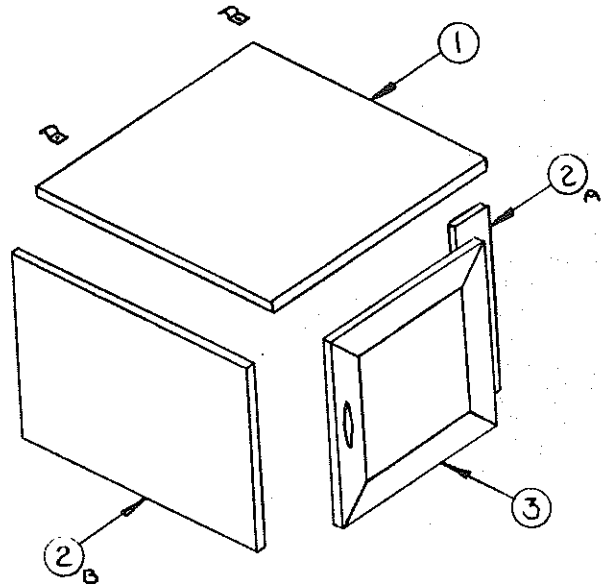

CAMPING TRAILERS

1988

PARTS LIST

CABINET ASS'YS

POTTI CABINET

4741D6371 - Potti cabinet assembly, 2290

CODE	PART NO.	DESCRIPTION
1	4741D9001	Cabinet top
	*4737-8478	Screw, top to cabinet
2A	4741B9011	Cabinet side, small
B	4741C9021	Cabinet side
	*4737-8478	Screw, cabinet sides to top
3	4741E6381	Door assembly
	*4739A0508	Door pull
	*4716-0550	Screw