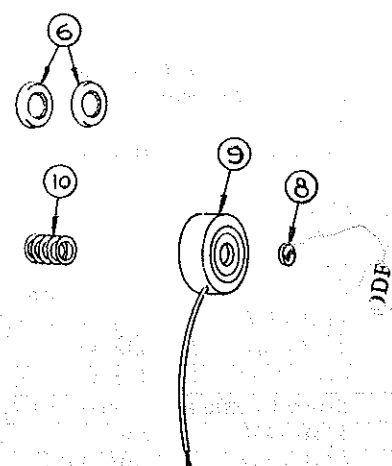

Note:

Cabinet door panels are packaged less handles and hinges, predrilled to accept hardware from previous door assembly.

If new hardware is required, see below for part numbers.

Cabinet Door Panels

- 4737H5171 2295 Shower cabinet x2
  Pioneer Series upper galley asy
- 4739E5321 2293 Hutch asy x4
  2285 Storage cabinet asy
  Pioneer Series lower galley asy
- 4741E6381 2290 Potti cabinet asy
- 4741H5461 2295 Shower cabinet asy x1
- 4744B5721 Americana Series upper galley asy
- 4744B5731 2210 Hutch asy x3
  2280 Storage cabinet asy
  2282 Storage cabinet asy x2
  2283 Storage cabinet asy x2
  Americana Series lower galley asy