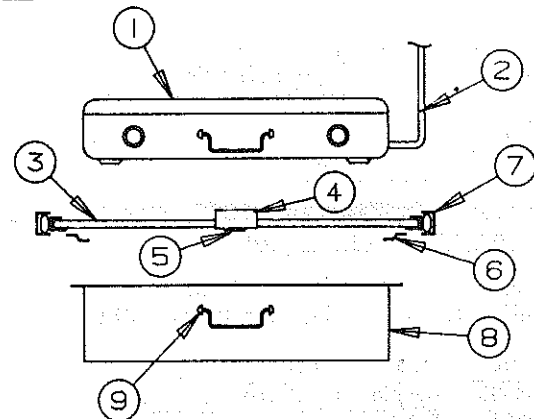

OUTSIDE STOVE SHELF ASSEMBLY - 2210

CODE	PART NO.	DESCRIPTION
1	5410A700	Propane stove
2	5410-7931	10' Flexible gas hose
3	4744E2141	Stove shelf
4	4744-344	Handle bracket
5	4744-331	Drawer stop
	*1203-8861	Rivet, M25
6	4744-341	Drawer slide
	*4716-0560	#10 x 7 1/8" screw
	*4739-2918	Screw cap
	*4739A2908	Screw cap washer
7	4744-3141	Shelf slide asys (set) 1 left and 1 right
	*4744A317	Slide angle - right
	*4744A318	Slide angle - left
	*1203-8978	Rivet
	*4738A375	Slide angle bracket
	*1203-8641	Rivet, M50