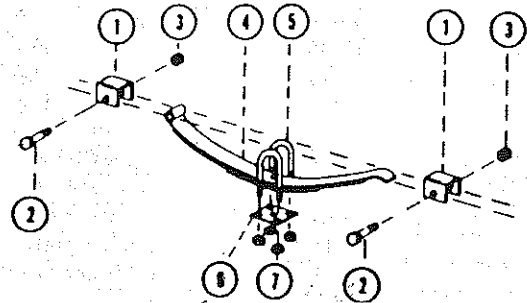

Note: "U" bolt nut should be tightened to 180-210 in. lbs.
"U" bolts should be tightened evenly across the plate.

Spring Pad Channel 4741-846

WHEEL ASSEMBLIES AND ACCESSORIES

Pioneer Series	Tire & Rim	Tire Cover	Hubcap
2267 Columbia	4715A3798	4728C5341	4737-9611
2285 Newport	4730A3878	4728K5101	4714A4441
2293 Chesapeake	20.5x8x10		(pkg of 1)
Americana Series			
2280 Sun Valley	4730A3878	4728K5101	4714A4441
2282 Laramie	20.5x8x10		(pkg of 1)
2283 Laramie Queen			
2290 Shenandoah			
2295 Williamsburg			

VALVE EXTENSION

4741-3268 2" Valve stem extension

Pioneer Series Spare Tire Mount

4741-6561 - Kansas Beige