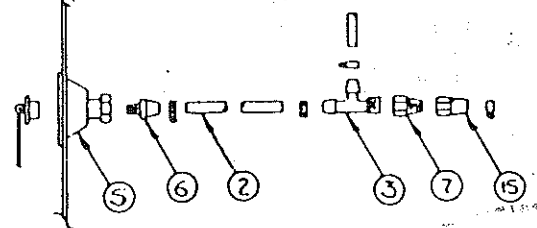

Note: Americana Series (code 10)
 4744-4741 - Double dome light (complete)
 4714E0891 - Light lens only (opaque)

MODELS 2280,2290

MODEL 2282,2283,2295

WATER SYSTEM PIONEER SERIES

MODELS 2267,2285,2293

WATER SYSTEM (EXCEPT 2295)