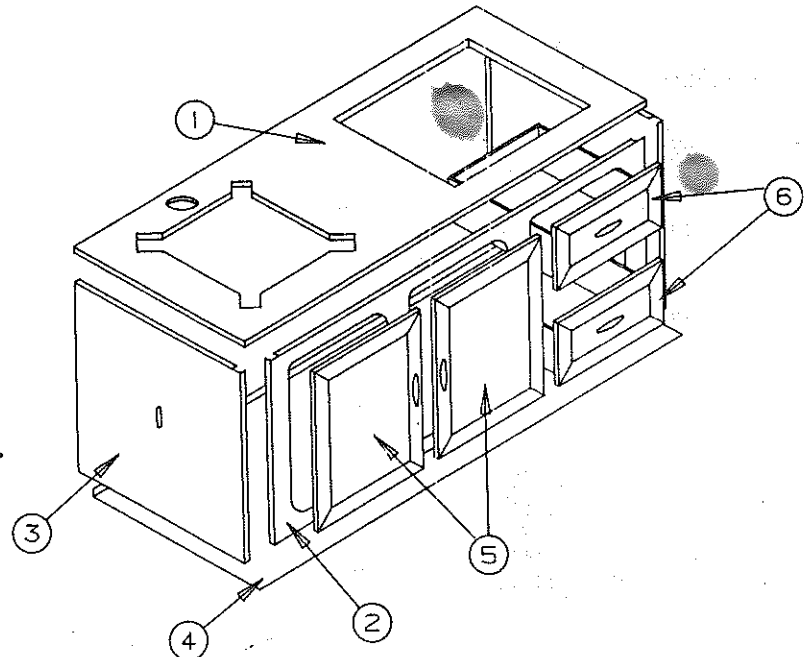

UPPER GALLEY ASSEMBLIES - AMERICANA SERIES

CODE	PART NO.	DESCRIPTION
1	4744D1111	Upper galley top 2280
	4744D1941	Upper galley top 2210
	4741F1591	Upper galley top 2295
	4744B3711	Upper galley top 2282, 2283
	4744A3718	Upper galley top 2290
	*4737-8478	Screw, top to cabinet
2	4744B0718	Cabinet front, left 2280, 2290, 2295
	4744B1891	Cabinet front, left 2210
3	4744B0708	Cabinet side, left and right (all)
4	4744-072	Upper galley bottom 2280
	4744-196	Upper galley bottom 2210
	4744-374	Upper galley bottom 2290, 2295
	*1203-8641	Rivet, M50
	*406-00-001-53	Edge molding (sold per foot)
	*406-47-000-89	Bumper seal (sold per foot)
5	4744B5721	Door assembly (all)
	*1203-8951	Rivet, M25, door to cabinet
6	4744B5741	Drawer assembly 2280, 2210, 2282, 2283
	4744B5891	Drawer assembly 2290, 2295
7	*4744-509	Upper galley angle assembly (to attach galley to lift bar)
8	*1203-9258	Accordian rivet (drawer slide)
	*4739-4198	Vinyl cap (screw protector)

Refer to page 22 for cooktop, stove box, and cover components.

Refer to page 8 for cabinet door assembly components.