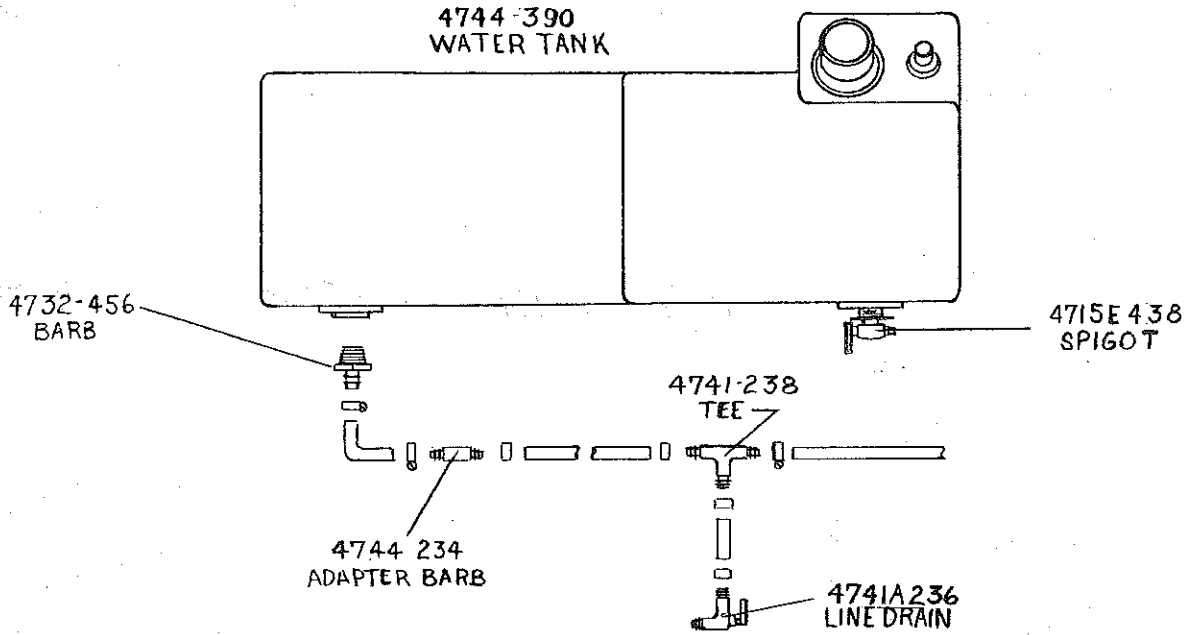

Table of Contents

WATER SYSTEM

Refer to figure 1

WHIFFLETREE and components

See page 26

figure 1