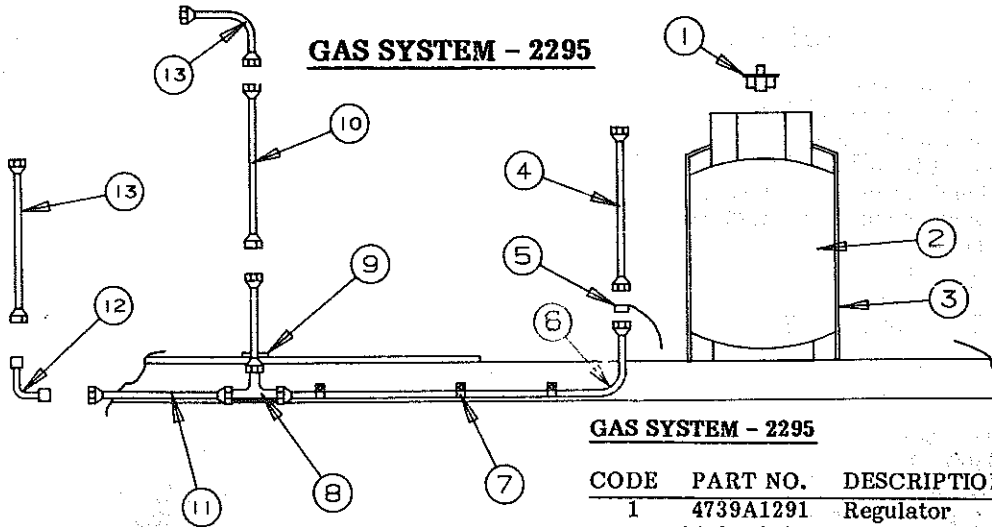

GAS SYSTEMS - ALL EXCEPT 2210 AND 2295

GAS SYSTEM - 2295

GAS SYSTEM - 2295

CODE	PART NO.	DESCRIPTION
1	4739A1291	Regulator
	*4734B3781	Regulator cover
2	4720H5928	Gas bottle
3	4733F6281	Gas bottle mounting pkg.
4	4737-8871	Flexible gas hose 3/8"-32" long
5	4737-8388	Plastic cap w/chain
6	4734B555	1/2" O.D. copper gas line, 75" length (includes flare nuts)
	*1215-2438	Flare nut for 1/2" line
7	1201-8738	1/2" Tube clamp, rubber-coated
	*4733-4118	Tek screw
8	1215-1788	Tee
9	4733A4128	Bushing
10	4730A3431	Flexible gas hose 1/4"-32" long
11	4739A4258	3/8" Tube clamp, uncoated
	*4733-4118	Tek screw
12	4733A4128	Bushing
13	4714-0711	3/8" O.D. copper gas line, 100" length (includes 1 bushing and 2 flared plugs)
	*1215-2418	Flared plug