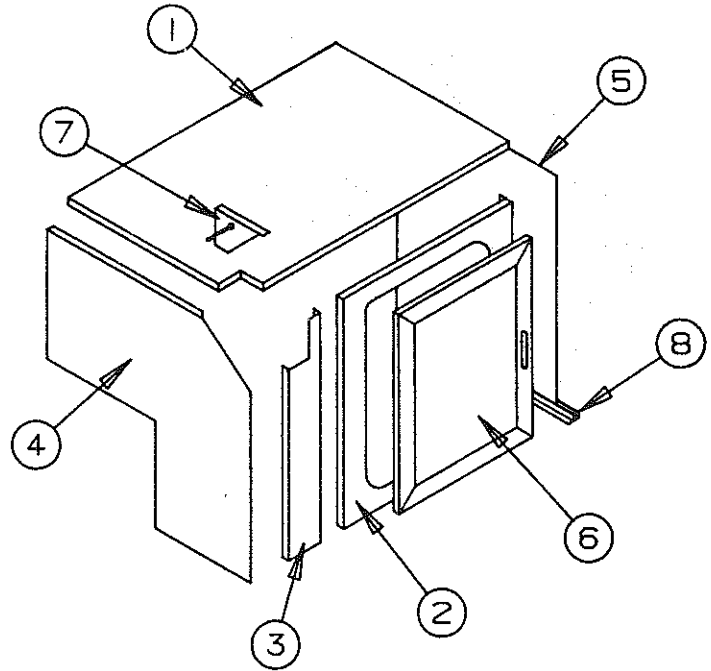

CAMPING TRAILERS

1988

PARTS LIST

LOWER GALLEY
(DELUXE)
LOWER GALLEY ASS'Y
(PIONEER)

LOWER GALLEY ASSEMBLY (LEFT) - AMERICANA SERIES

CODE	PART NO.	DESCRIPTION
1	4744B146	Cabinet top 2290, 2295
	4744B051	Cabinet top 2280
	4744C146	Cabinet top 2210
	4744-838	Cabinet top 2282, 2283
	*4716-075	Screw, top to cabinet
2	4744B0911	Cabinet front (all except 2210)
	4747-6051	Cabinet front, 2210
	*4733A0601	Rivet, M25
3	4744B1121	Cabinet spacer left (all)
4	4744B0921	Cabinet side left 2280, 2290
	4744B2421	Cabinet side left 2295
	4744A3771	Cabinet side left 2282, 2283
	*4734-4358	Bushing
5	4744B0591	Cabinet divider
	*4734A1861	Rivet, M25
	*1202B0268	Washer
6	4744B5731	Door assembly (all)
	*1203-8951	Rivet, M25, door to cabinet
	7	4744C5331
7	*4744B085	Center filler
	*1203-8951	Rivet, M25
	8	4744A127
4744A441		Floor trim 2282, 2283
9	*4741B041	Cabinet support 2280 (across cutout on cabinet top)
	*1203-8861	Rivet, M25, support to cabinet top