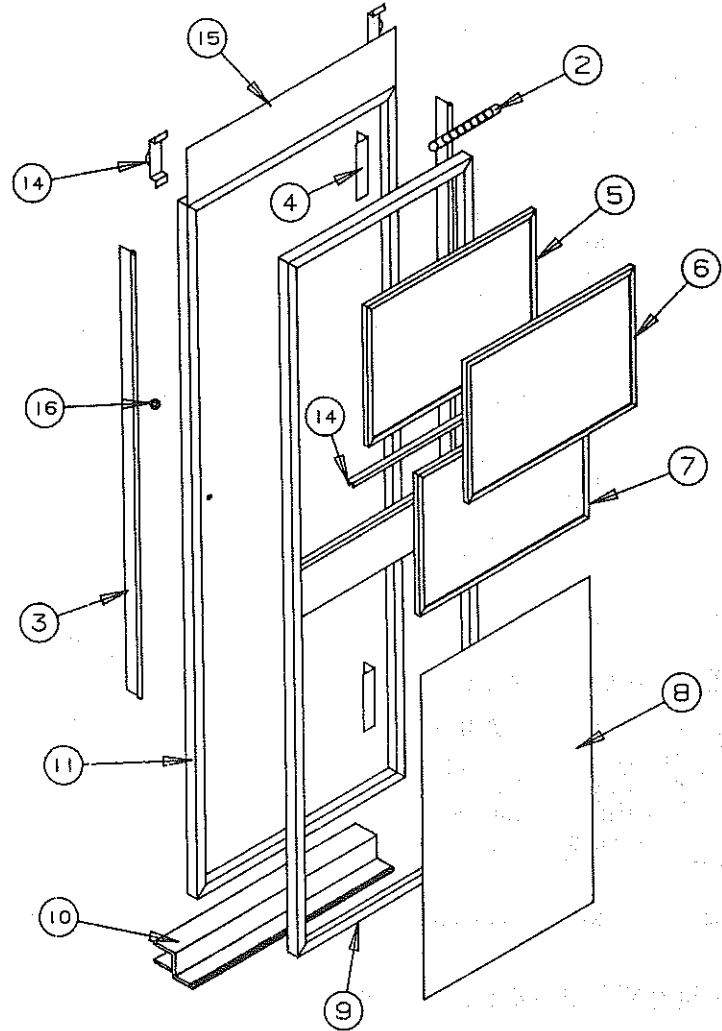

PIONEER SERIES

- 4710R5051 Screen door assembly
- 4710R5091 Screen door jamb assembly

CODE	PART NO.	DESCRIPTION
1	*4734B5211	Cable assembly M6
2	4731A8201	Screen door spring asy
3	4710G4101	Door seal, 46" length
4	4720C3601	Screen door hinge PIONEER
	*1203-8631	Rivet, M50
	4720F3601	Screen door hinge AMERICANA
	*4741B9861	Rivet, M25
5	4710-5061	Sliding panel PIONEER
	4710B5061	Sliding panel AMERICANA
6	4710A5011	Screen panel PIONEER
	4710C5011	Screen panel AMERICANA
7	4710-5041	Fixed panel PIONEER
	4710A5041	Fixed panel AMERICANA
8	4737A8771	Kick plate PIONEER
	4741G0351	Kick plate AMERICANA
9	4710R5051	Door asy PIONEER
	4710Y5051	Door asy AMERICANA
10	4741B6221	Screen door support asy
11	4710R5091	Door jamb asy PIONEER
	4710Y5091	Door jamb asy AMERICANA
12	*4733C4791	Latch asy pkg
	*1202B0268	Washer
13	*406-00-003-85	Weather strip 18" length
14	4741-8658	Sash lock
	*1203-8651	Rivet, M50, PIONEER
	*4734B1861	Rivet, M25, AMERICANA
15	4741-883	Top bracket PIONEER
	*1203-8651	Rivet, M50
	4741B8831	Top bracket AMERICANA
	*4734B1861	Rivet, M25
16	4730A3548	Stud

DINETTE TABLE ASSEMBLY

CODE	PART NO.	DESCRIPTION
1	4737F1511	Table top 2267, 2285
	4741E0451	Table top 2280
	4739F1031	Table top 2290, 2295
	4744-4521	Table top 2293, 2210
	4744B4181	Table top 2282, 2283
2	4745-5271	Dinette table leg assembly (includes hardware to install legs M2 to table top)
3	*4720B5951	Table strap asy, 8" length, M4
4	*4734C0841	Towel rack, 22 1/4"
	*4734C0991	Towel rack, 2282, 2283
	*4737-8488	Screw, rack to top
5	*4720A1501	Lock brace package
	*4737-8488	Screw, brace to top
6	*4720C3928	Table leg cap

2293, 2210