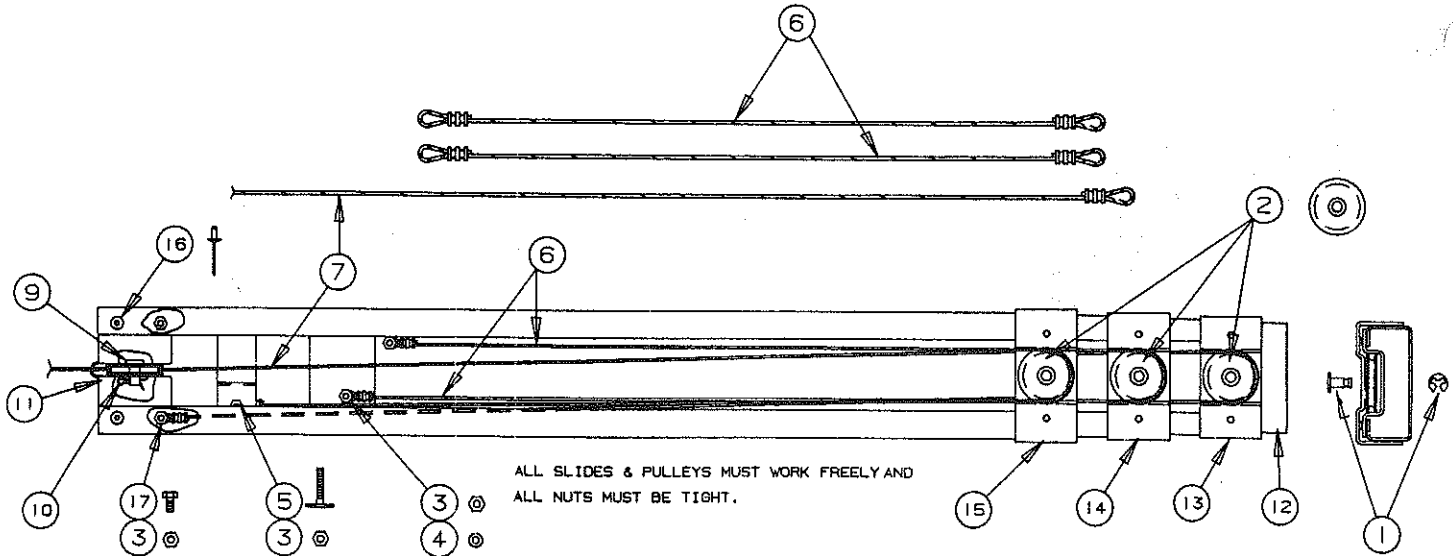

LIFT ASSEMBLIES

4739-6801 - Lift assembly LF/RR
4733C5801 - Lift assembly RF/LR

CODE	PART NO.	DESCRIPTION
1	4730F2491	Pin & ring M3 (contains 4730F249 pin and 4730B098 retaining ring)
	*4730B0981	Retaining ring only M12
	*4730F249	Pin Only
2	4715A5371	Steel pulley asy, M10
3	4741-9218	Lock nut x2
4	1202B2638	Spacer x2
5	4737-8178	Bolt 1/4" - 20 x 1"
6	4731-5691	Cable asy x2, 51", M2
7	4733B5901	SS Cable asy long 144", M2
8		
9	4720C1578	Lift pin
10	1204B1081	Cotter pin, M10

CODE	PART NO.	DESCRIPTION
11	4731B5801	Pulley bracket asy
12		TOP LIFT ASY
	4739-6741	(4739-6801, LF/RR)
	4720C5181	(4733C5801, RF/LR)
13		CENTER LIFT ASY
	4739-6731	(4739-6801, LF/RR)
	4720C5171	(4733C5801, RF/LR)
14		BOTTOM LIFT ASY
	4739-6751	(4739-6801, LF/RR)
	4720D5161	(4733C5801, RF/LR)
15	4720F5151	Stationary lift asy
16	1203C8721	Pop rivet M25
17	1006B1618	Machine bolt 1/4" - 20

Note: All cable assemblies come with cable crimps.
4720C1691 Cable crimp for steel cable, M20.
4744-1318 Cable crimp for stainless cable.

WHIFFLE TREE AND RELATED PARTS

4737C5661 - Whiffle tree assembly, PIONEER SERIES
4720E5201 - Whiffle tree assembly, AMERICANA SERIES

CODE	PART NO.	DESCRIPTION
1	4741B8408	Bearing, front cross channel
	1200B3048	Bolt
	1202B0468	Washer
	1201B6068	Nut
2	4737A1191	Whiffle tree ext., 7' models
	4720D1208	Whiffle tree ext., 9' models
	4739A0011	Whiffle tree ext., 11' models
3	4720D1221	Coupling
4	4744A1301	Roll pin M10