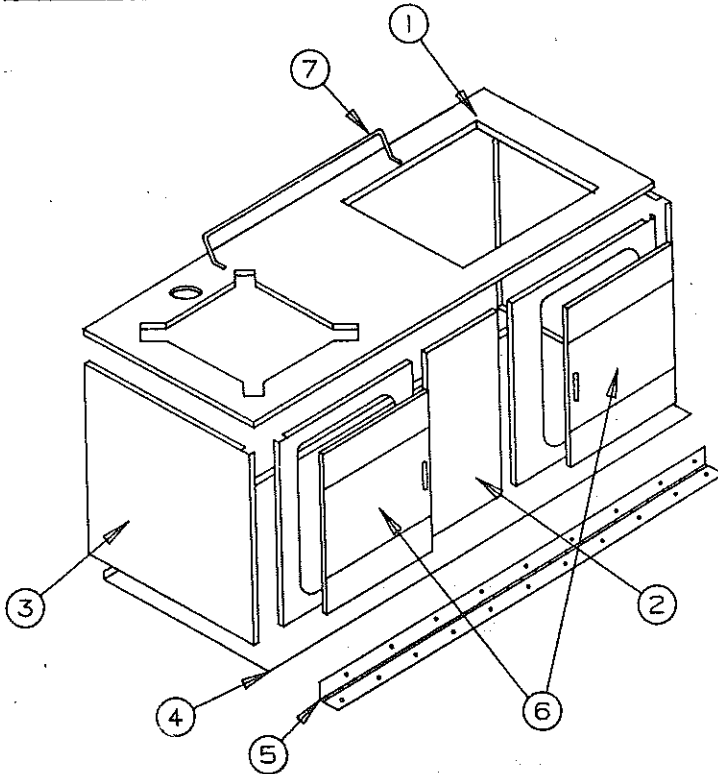

435-00-000-23 1" Velcro loop, beige, pressure sensitive
435-00-000-07 3/4" Velcro hook, tan, pressure sensitive
Note: Sold per foot.

Ernie Archer 20
John Beljan

CAMPING TRAILERS

1988

PARTS LIST

UPPER GALLEY ASS'YS
(DELUXE)
UPPER GALLEY ASS'YS
(PIONEER)