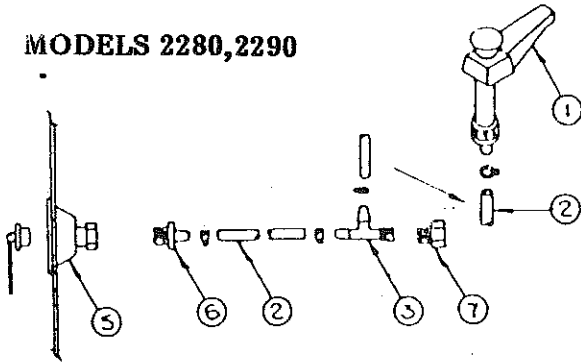

MODELS 2280,2290