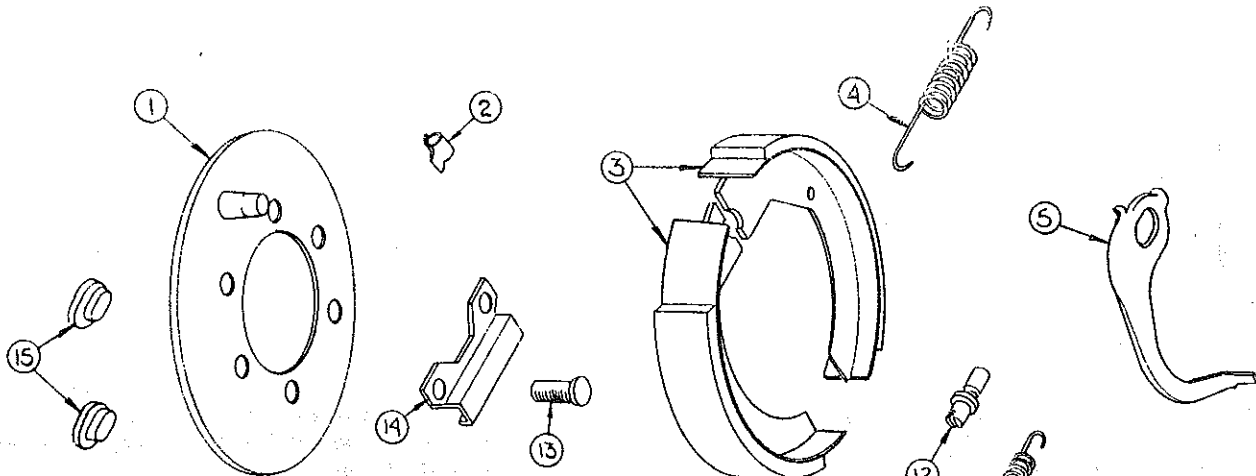

VALVE EXTENSION

4741-3268 2" Valve stem extension

Pioneer Series Spare Tire Mount

4741-6561 - Kansas Beige

ELECTRIC BRAKE PACKAGE (COMPLETE)

4714F2011 for 1 1/16" diameter straight spindle

Item	Coleman Part No.	Dexter Part No.	Qty/ Brake	Description
1		36-36-4	1	Backing plate assembly
2		46-23	2	Shoe hold-down spring
3	4714B2071	40-125 40-49	1	Primary shoe and lining asy and Secondary shoe and lining asy
4	4714A2411	46-24	1	Retractor spring
5	4714-2841	47-30-4 47-29-4	1	RH actuating lever arm and LH actuating lever arm
6	4714A2461	46-30 27-5	2	Anchor post clip <i>M2</i>
8	4714A2471	46-39	1	Magnet retainer clip
9	4714C2451	42-44	1	Magnet asy kit; includes 1 magnet, 1 spring and 1 retainer clip
10	4714A2421	46-25	1	Magnet housing spring
11	4714A2101	46-22	1	Adjustable screw spring
12	4714A2041	43-11	1	Adjusting screw
13		7-41	4	Backing plate bolt
14		64-1	1	Stabilizer bracket
15		46-7	1	Plug