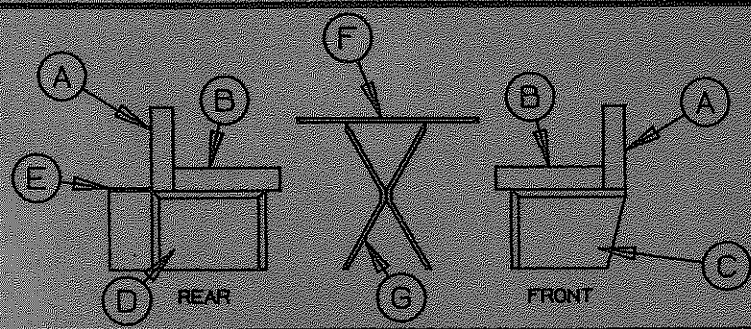

④ MATTRESS
BED ASY