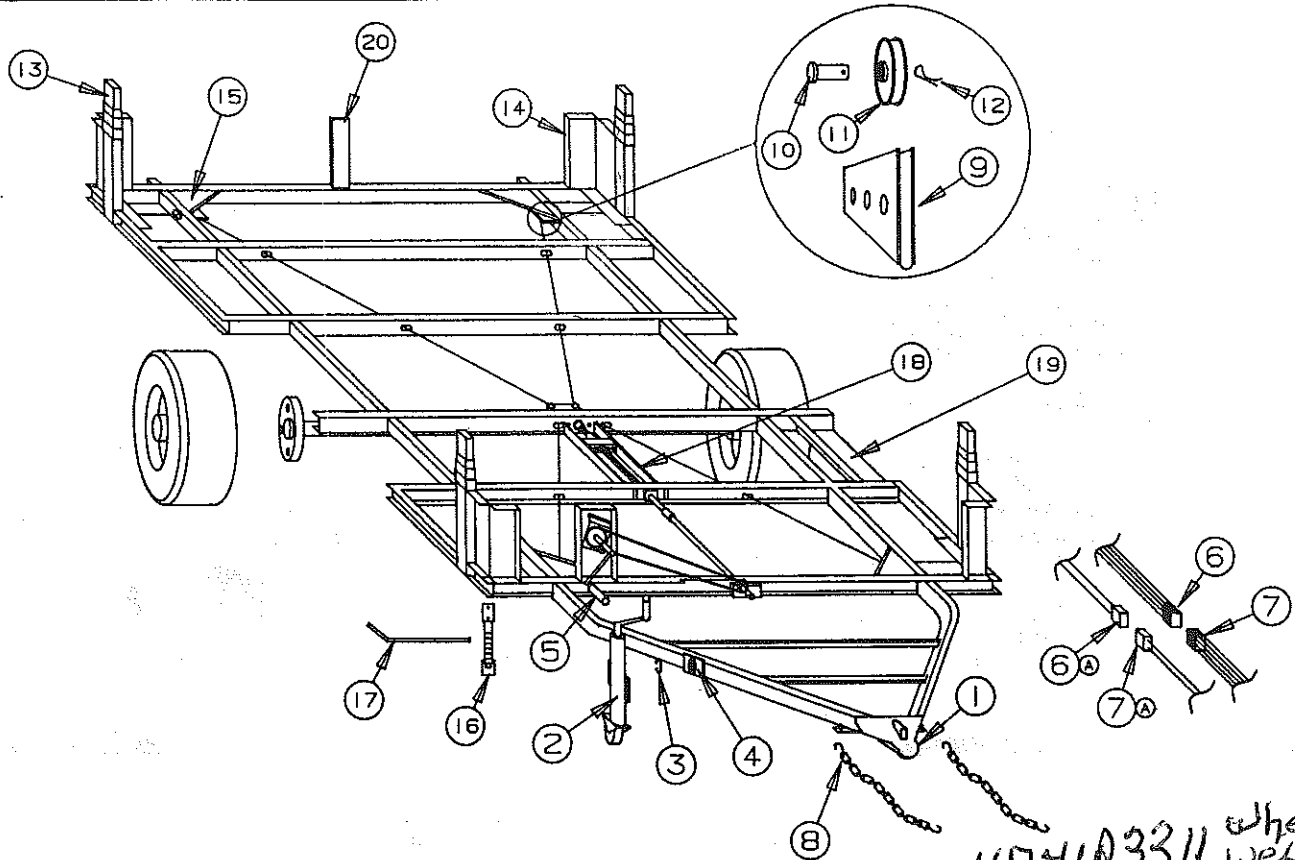

CAMPING TRAILERS

1988

PARTS LIST

FRAME ASS'Y

Refer to page 7 for wheel assemblies and accessories.

Refer to page 6 for axle assemblies and spring details.

MAIN FRAME ASSEMBLY

CODE	PART NO.	DESCRIPTION
1	4730A3561	Coupler asy
	*4714-2211	Coupler repair kit (release)
	*4771-2631	Hitch pin, M5
	*4732A4791	Safety pin, M10
2	4720B6661	Tongue jack asy
	*4714-2818	Locking plunger kit
	*4714-2821	Tongue jack handle kit, M2
3	4720A3341	Snap ring
4	4720A3331	Jack bracket
5	4720B5211	Crank handle
6	4735C6751	Wire harness, 6 pin - CT End
	*4714-1991	Wire harness repair kit, M4
6A	4735-6871	Power harness, 2 pin - CT End
	*4734-2388	Wire connector (blue/crimp)
7	4735C6741	Pigtail, M4 - Car End
7A	4735A6721	Extension harness - Car End
8	4720C3031	Safety chain M2
9	4732C3678	Adjustable pulley bracket
10	4720C1578	Short pin
11	4715A5371	Pulley and bearing asy, M10
12	1204B1081	Cotter pin, M10
13	4739-6801	Lift asy LF/RR
	4733C5801	Lift asy RF/LR
Refer to page 28 for the component parts of the lift asy.		
14	4733B1541	Corner bulkhead
	*1203C8751	Rivet, M25
15	4739-246	Corner gusset
16	4720C0731	Stabilizer asy (complete)
	*4714-0261	Foot and spring asy
	*4739-2298	Nut (stabilizer asy to gusset)
17	4733C5951	Stabilizer handle, M4
18	4720D2371	Guide channel
	*4731-3878	Hexhead bolt
	*1201B6038	Nut
19	4744-9331	Reefer Pan
20	4741A560	Spare tire mount bulkhead asy