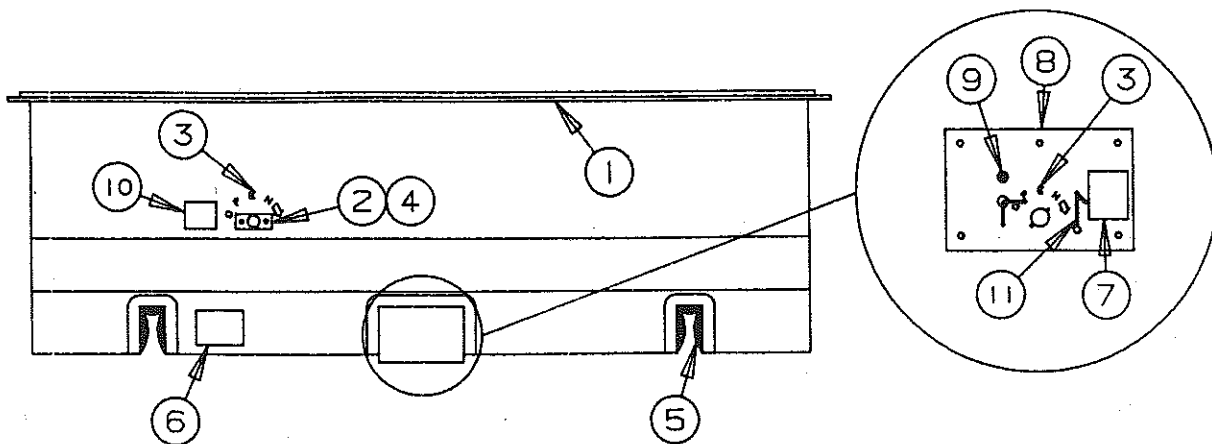

4741-9108 Screw
 406-00-000-96 Vinyl screw cover (24")
 sold per foot

FRONT PANEL ASSEMBLY COMPONENTS

(Refer to chart for panels, trim tape, and decals.)

CODE	PART NO.	DESCRIPTION
1	4720G1808	Body rail PIONEER SERIES
	4720H180	Body rail AMERICANA SERIES
	*1203-8641	Rivet, M50 rail to panel (PIONEER)
	*4733-4118	Screw, rail to panel (AMERICANA)
2	4741-403	Bushing plate PIONEER
	4741A4031	Bushing plate AMERICANA
	*4741-3508	Screw
3	4730F3188	"Open" decal, PIONEER
	4730G3188	"Open" decal, AMERICANA
4	4741A4378	Grommet, AMERICANA
5	4737A4458	Gasket
6	4730G2138	Gas supply I.D. plate, PIONEER
	4730H2138	Gas supply I.D. plate, AMERICANA
7	4739A1178	Switching decal, PIONEER
	4739B1178	Switching decal, AMERICANA
8	4715H1238	Body filler panel, AMERICANA
	*4716-0630	Screw
	*435-00-000-16	Foam tape around perimeter
9	4724-2608	Stop button, AMERICANA
	*4716-0770	Screw
10	4737B3638	Latch caution decal, PIONEER
	4737C3638	Latch caution decal, AMERICANA
11	4730A1221	Safety latch package
	*1202E0408	Washer 5/8" O.D., AMERICANA
	*1201B6038	Nut
	*1202B2528	Washer 1 1/4" O.D., PIONEER