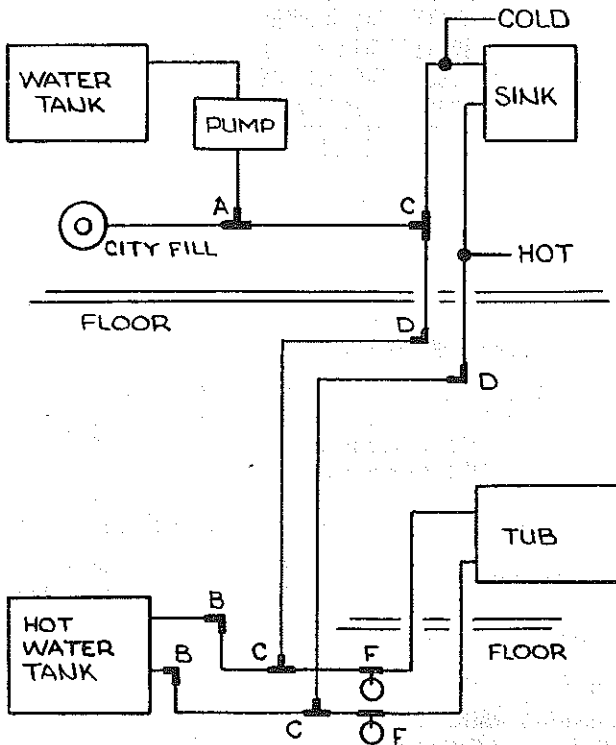

CAMPING TRAILERS

1988

PARTS LIST

FRAME ASS'Y

Refer to page 7 for wheel assemblies and accessories.

Refer to page 6 for axle assemblies and spring details.

MAIN FRAME ASSEMBLY

CODE	PART NO.	DESCRIPTION
1	4730A3561	Coupler asy
	*4714-2211	Coupler repair kit (release)
	*4771-2631	Hitch pin, M5
	*4732A4791	Safety pin, M10
2	4720B6661	Tongue jack asy
	*4714-2818	Locking plunger kit
	*4714-2821	Tongue jack handle kit, M2
3	4720A3341	Snap ring
4	4720A3331	Jack bracket
5	4720B5211	Crank handle
6	4735C6751	Wire harness, 6 pin - CT End
	*4714-1991	Wire harness repair kit, M4
6A	4735-6871	Power harness, 2 pin - CT End
	*4734-2388	Wire connector (blue/crimp)
7	4735C6741	Pigtail, M4 - Car End
7A	4735A6721	Extension harness - Car End
8	4720C3031	Safety chain M2
9	4732C3678	Adjustable pulley bracket
10	4720C1578	Short pin
11	4715A5371	Pulley and bearing asy, M10
12	1204B1081	Cotter pin, M10
13	4739-6801	Lift asy LF/RR
	4733C5801	Lift asy RF/LR
Refer to page 28 for the component parts of the lift asy.		
14	4733B1541	Corner bulkhead
	*1203C8751	Rivet, M25
15	4739-246	Corner gusset
16	4720C0731	Stabilizer asy (complete)
	*4714-0261	Foot and spring asy
	*4739-2298	Nut (stabilizer asy to gusset)
17	4733C5951	Stabilizer handle, M4
18	4720D2371	Guide channel
	*4731-3878	Hexhead bolt
	*1201B6038	Nut
19	4744-9331	Reefer Pan
20	4741A560	Spare tire mount bulkhead asy

*4741A3311 wheel well asy
4716-6661 Tongue Jack
4716-6661 wheel nut Bolt*