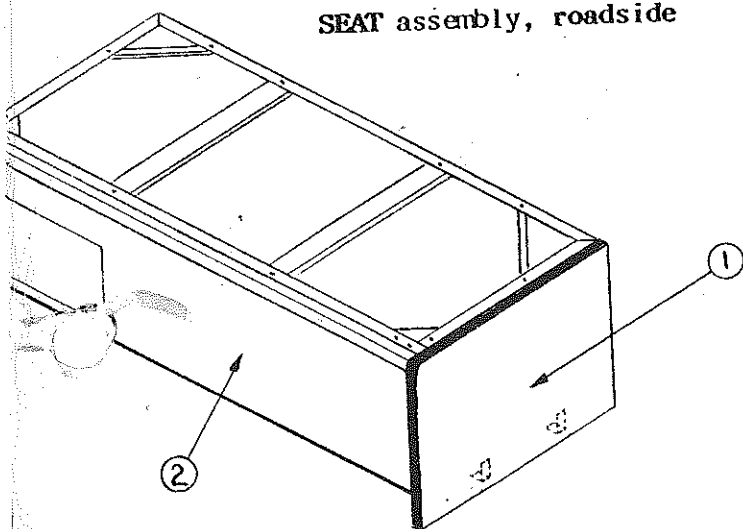

4744-6411 VANITY BOX HINGE 48.87 - 92.82

VANITY BOX

MIRROR CLIP

BUTTON

SEAT assembly, roadside

PUMP SYSTEM

4744-920 SWIVEL BAR
4731-305 HOSE CLAMP

Table of Contents