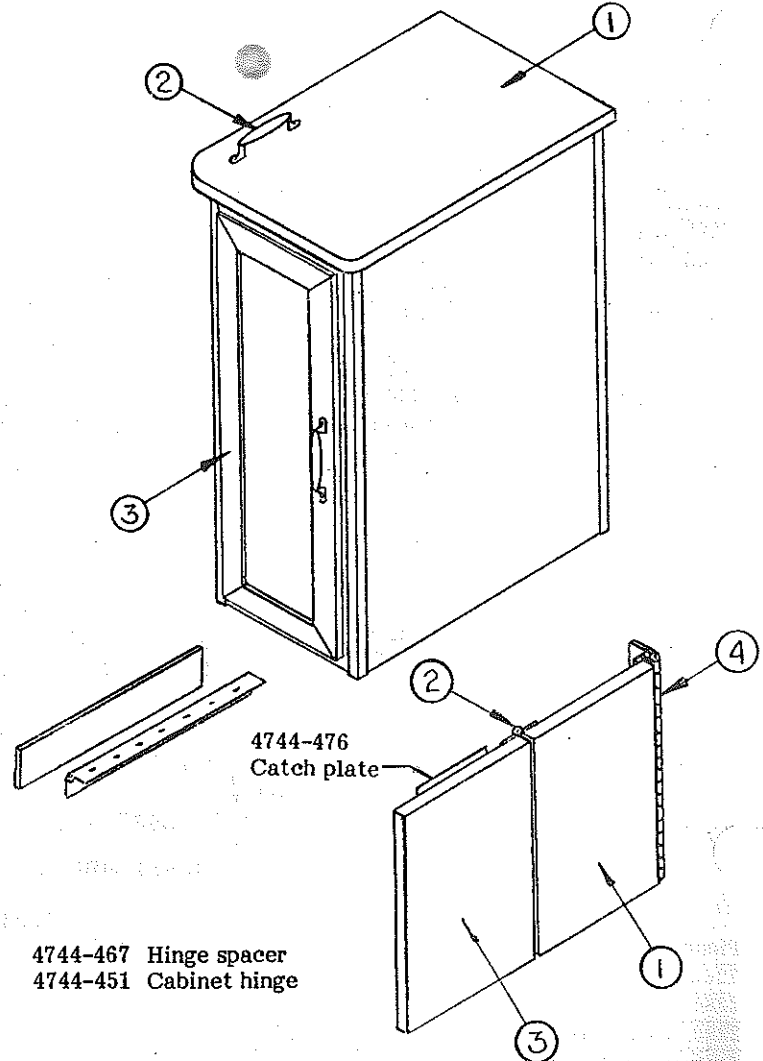

CONVERTER CABINET ASSEMBLIES

CODE	PART NO.	DESCRIPTION
1	4744C0231	Converter cabinet top except 2282, 2283
	4744-8741	Converter cabinet top, 2282, 2283
	*4737-8478	Screw, top to panel angle
2	4714C4501	Universal wall panel (48 x 18 1/8") Bayview birch
	*4744A024	Panel angle
	*1103B0806	Screw, angle to front panel
3	4741B8971	Corner divider
4	4741B8961	Toe molding
5	4744B3001	Converter 2267
		3 Amp BW
	4741A5241	Converter 2293, 2285
		6 Amp BW
	4744-4751	Converter 2280, 2282, 2290
		2210, 2283
		9 Amp BW
	4741B5551	Converter ~~2210~~ <i>2295</i>
		15 Amp BW <i>Refer</i>
	4747-8501	Converter 2293
	*4739-4608	Screw, converter to front panel
6	*4733-1651	Power cord 25 ft.
	*1201-8738	Clamp
	*4739-4608	Screw
7	*4735B6901	Heater harness
8	*4744-564	Extension harness 2293, 2210
	*4744-883	Extension harness 2282, 2283
	*4735B6731	Extension harness, all other models
9	*4734-3658	Strain relief
10		"Romex" wire 14 AWG. (Purchase locally)

4710B3551 - 115 VAC, 15 A. Receptacle box

4714-3411 - Fuse cap M4, (for BW converter)

Note: PD - Progressive Dynamics
BW - BW Manufacturing