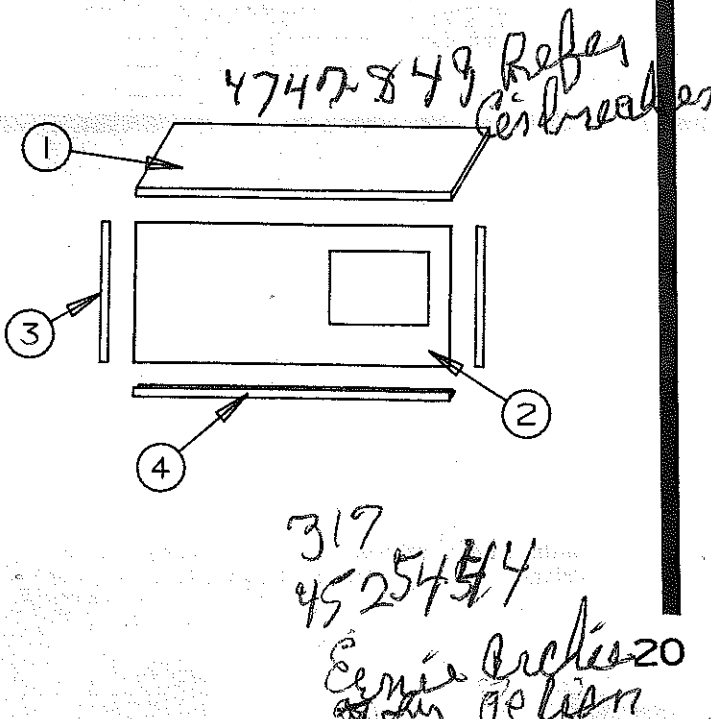

WARDROBE CABINET ASSEMBLY - LOWER

4744A633 - Wardrobe cabinet assembly lower

CODE	PART NO.	DESCRIPTION
1	4744-456	Cabinet front
2	4745-409	Hinge
3	4744-455	Cabinet front
4	4745-410	Hinge
5	*4716-0760	Screw, hinge to cabinet

435-00-000-23 1" Velcro loop, beige, pressure sensitive
435-00-000-07 3/4" Velcro hook, tan, pressure sensitive
Note: Sold per foot.