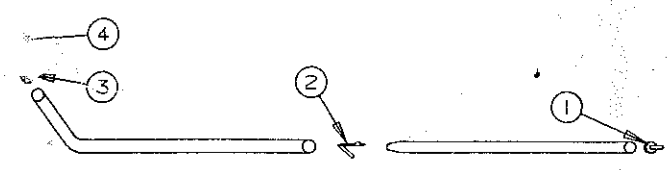

CAMPING TRAILERS

1988

PARTS LIST

BED ASS'Y
CANVAS SUPT. ASS'Y

BED ASSEMBLIES, EXTENSIONS, AND SUPPORTS

Model	Bed Extension Front		Bed Extension Rear		Bed Support	
	Curb-side	Road-side	Curb-side	Road-side	Front	Rear
Pioneer Series						
2267 Columbia	4739-6151	4739-6191	~~4739B0101~~	~~4739D0101~~	4720F5821	4734D5881
2285 Newport	4731-6291	4739-6191	4739-6191	4739-6191	4720F5821	4734D5881
2293 Chesapeake	4716-0381	4716-0391	4731-6291	4731-6291	4720F5821	4734D5881
Americana Series						
2280 Sun Valley	4731A6291	4739-6191	4739-6191	4739-6191	4720F5821	4734D5881
2282 Laramie	4731A6291	4739A6191	4739-6191	4739A6191	4720F5821	4734D5881
2283 Laramie Queen	4744A5861	4733E6291	~~4739-6191~~	~~4739A6191~~	4731-6291	4734D5881
2290 Shenandoah	4744A5671	4733D6291	4731-6291	4731-6291	(Short)	4734D5881
2210 Sequoia	4744A5671	4733D6291	4731A6291	4731A6291	4733E6351	4734D5881
2295 Williamsburg	4744A5671	4733D6291	4731-6291	4731-6291	(Long)	4734D5881

*Note: Bed assemblies are a special order and are shipped complete less mattress.

See page 19 for Expanda-Bed mattress cushion assemblies.

See page 19 for Expanda-Bed mattress cushion assemblies.

BED ASSEMBLY DETAILS

CODE	PART NO.	DESCRIPTION
1	4737E2631	Upper canvas bow assembly
	4737D2631	Upper canvas bow assembly 2267
2	4737E2641	Lower canvas support
	4744-9418	Lower canvas support, 2267
	4733-4118	Tek screw, lower to upper
3	4720F5631	Bed bow bracket
	*4716-078	Screw, bow brkt to lwr supt

BED EXTENSION HARDWARE

4	4720B0831	Large plastic wheel
	*4731A1288	Flathead rivet, wheel to extension
5	4720B5621	Roller assembly
	*4731A1308	Rivet, small plastic wheel to roller support

MISCELLANEOUS HARDWARE