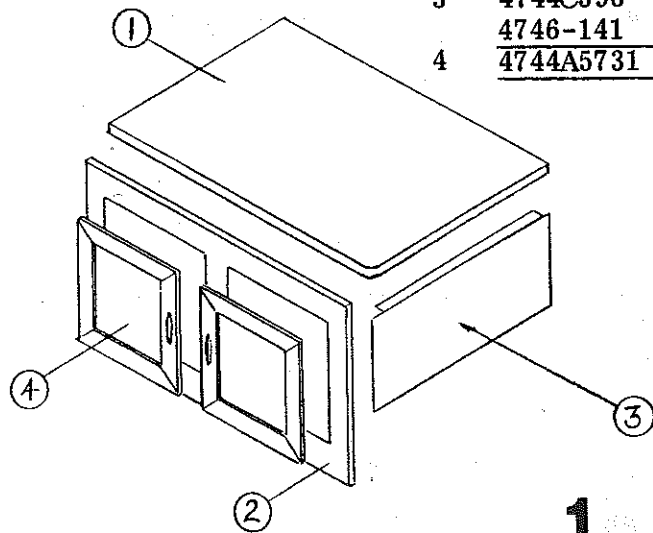

Laramie 2182

9'

Due to a design change in the 1987 Laramie, Model 2182 camping trailer after the repair parts catalog was published the parts list in this supplement are those that have required changes.

For all others, please refer to the appropriate page in the 1987 Repair Parts and Accessories Catalog No. 11Q.

Insert this supplement inside the front cover of the 1987 catalog.

Note: Those part numbers not ending with a "1" may be special orders and may take slightly longer to get.

Table of Contents

	PART NO.	DESCRIPTION
ACCESS DOOR assembly		See page 6, Americana Series
AXLE assembly and component		See page 6 and 7, Americana Series
BACKREST assemblies and covers	4744B6191	backrest assembly
	4716B6191	backrest cover
BED assemblies	4744A629	front bed asy
	4744A628	rear bed asy
		See page 9, Americana Series, Model 2180 for components
BED EXTENTIONS		See page 9, Americana Series, Model 2180
BODY PANELS	4744-338	Laramie name decal
	4744A4151	right rear panel
	4737B2581	curtain track, M2
		See page 25 for hatch door components
	4744B4261	left panel
		See pages 10,11, and 12, Americana Series, Model 2180 for panels, trim tape, decals and other components
CABINET assemblies	4744B597	storage cabinet assembly
	Code 1	4744A3971 storage cabinet top
		4720A0721 cooler clip, M2
		4737-847 screw, clip to top
	2	4744B398 cabinet front
	3	4744C396 cabinet side (right)
		4746-141 1" bushing
	4	4744A5731 door assembly