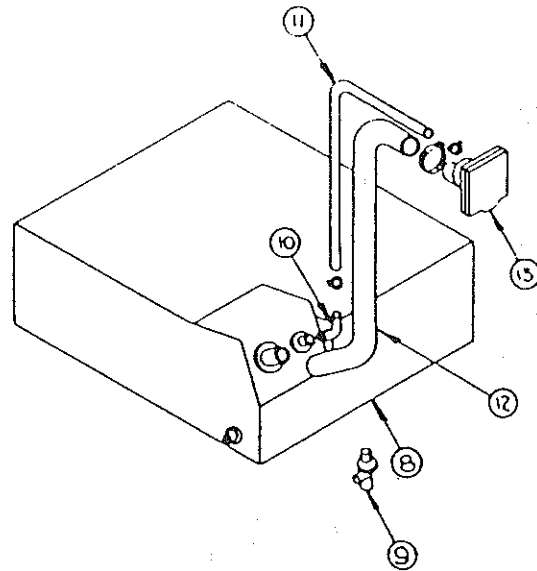

MODELS 2280,2290