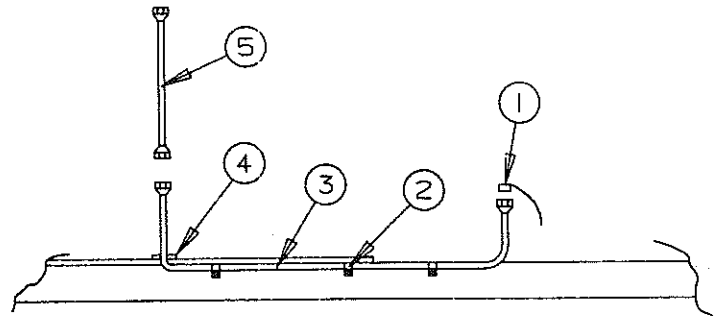

HOSE AND REGULATOR ASSEMBLY - 2210

CODE	PART NO.	DESCRIPTION
1	4720H5928	Gas bottle
2	4733F6281	Gas bottle mounting package
3	4737-9308	POL adapter
4	4739-6998	Street tee
5	4738A4868	Regulator
	*4734B3781	Regulator cover
6	4737-8871	Flexible gas hose 3/8"-32" long
7	4739-6978	Cylinder adapter
8	5445B5561	Regulator (replacement comes with 15" gas hose) Note: 15" gas hose not available separately.
9	5410-7931	10' flexible gas hose