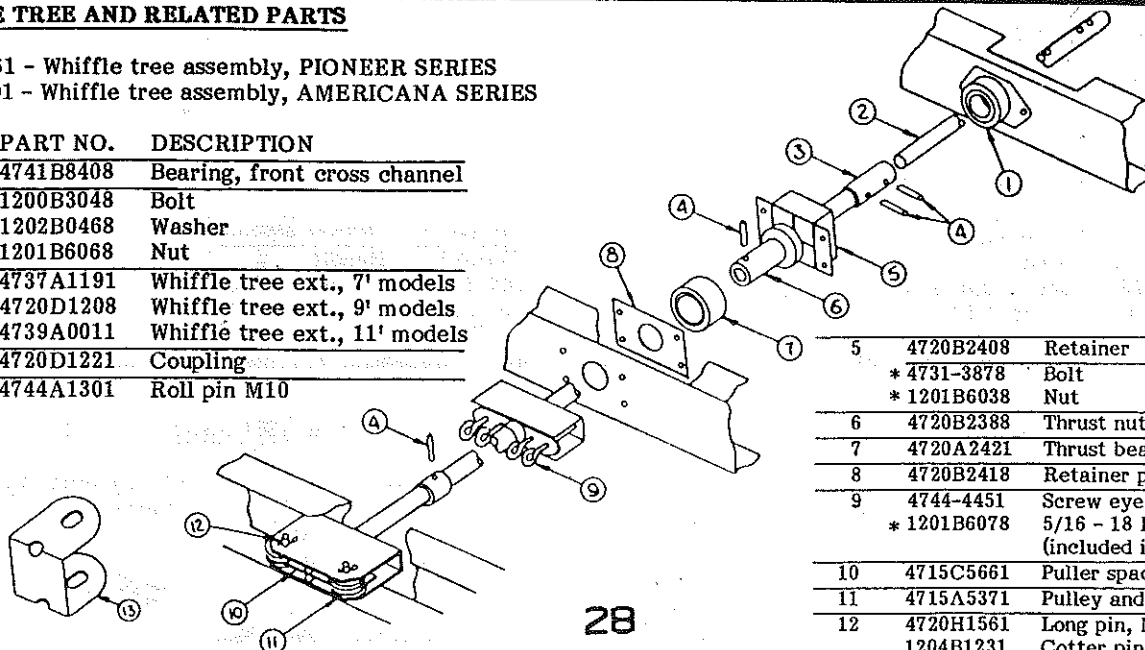

5	4720B2408	Retainer
	*4731-3878	Bolt
	*1201B6038	Nut
6	4720B2388	Thrust nut
7	4720A2421	Thrust bearing
8	4720B2418	Retainer plate
9	4744-4451	Screw eye M4 (5/16")
	*1201B6078	5/16 - 18 Lock nut (included in whiffle tree asy)
10	4715C5661	Puller spacer
11	4715A5371	Pulley and bearing, M10
12	4720H1561	Long pin, M5
	1204B1231	Cotter pin, M10
13	4744A1748	Cable retainer