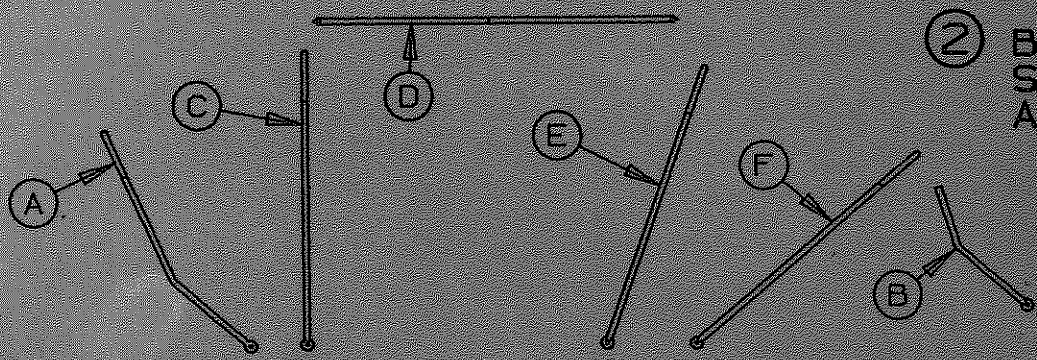

③ BACKREST
CUSHIONS
FURNITURE
TABLE ASY