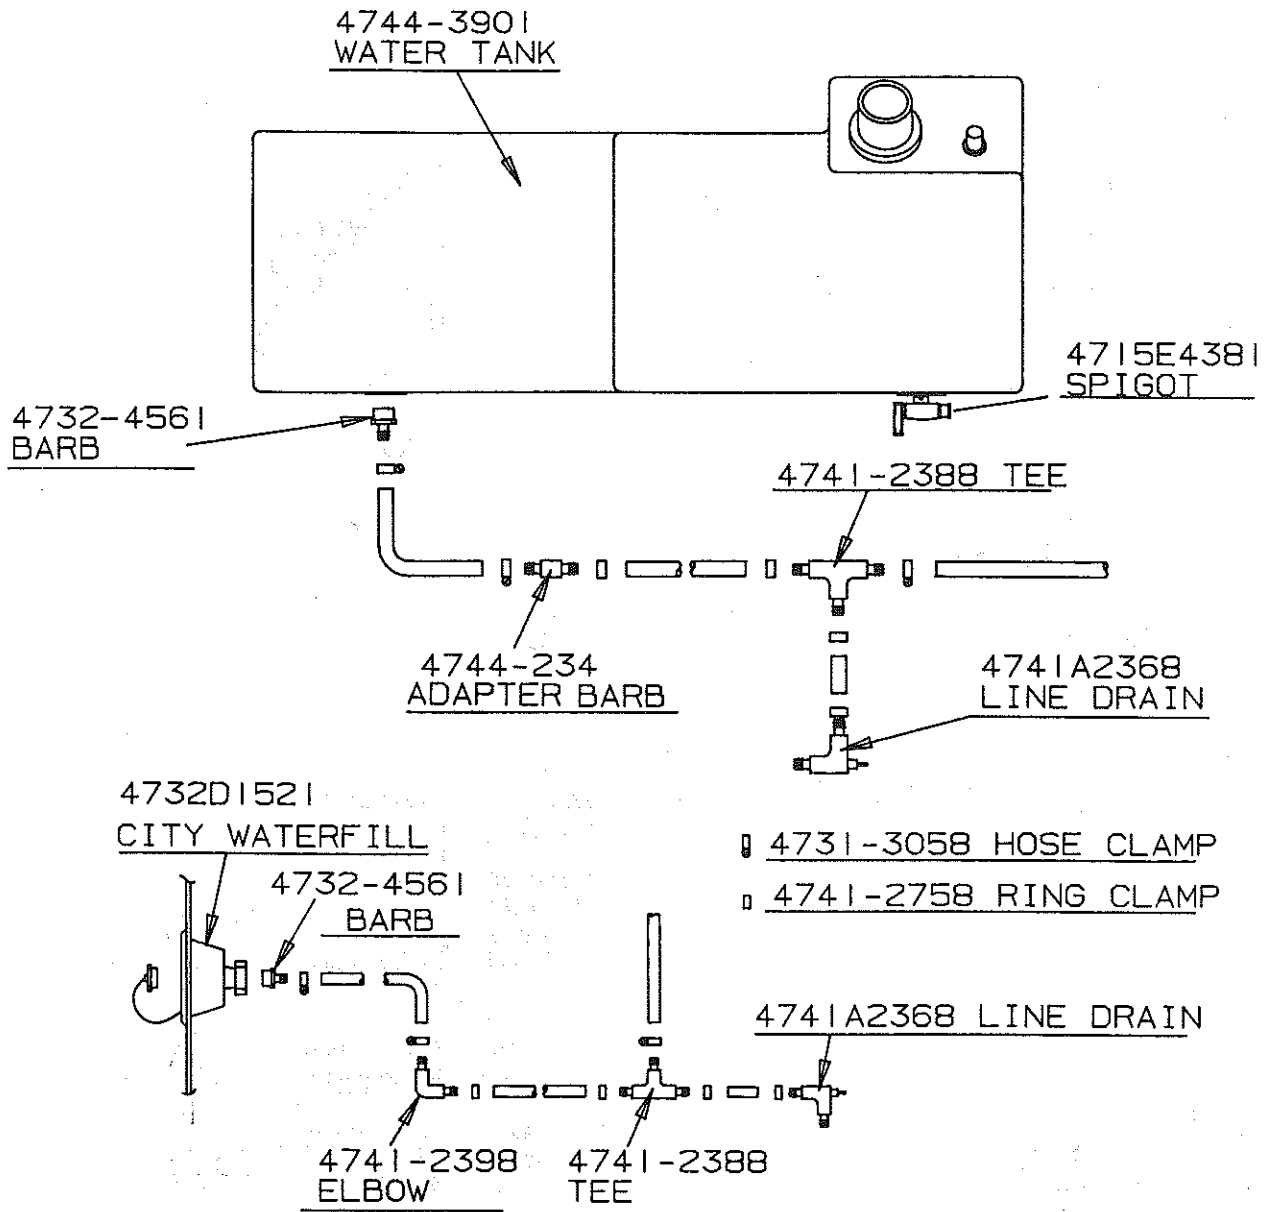

TOUCH-UP PAINT

	<u>16 oz. Spray</u>	<u>Quart Can</u>
1988, 1987, 1986 & 1985 Models		
Kansas Beige	0008-2461	4714-3731
Black	0008-2471	
Colonial White	0008A2441	4714-3741
1984 Models		
Harvest Beige (dark)	0008-2451	4714-2641
Kansas Beige (light)	0008-2461	4714-2631
Chocolate Brown	0008A2431	
Colonial White	0008A2441	
Prior Years		
Sandalwood Beige	0008A2391	
Mt. Vernon Cream	0008B2401	

PARTS PACKAGES

4739C6591	All models <u>except</u> 2210 and 2295
4744-6401	2210
4741C5411	2295

OTHER PACKAGES

4733C6701	Auto extension (standard on 2295)
4741-6561	Spare tire mount (PIONEER SERIES)
4741A5791	Spare tire mount (AMERICANA SERIES)

SEALANTS, ETC.

0008C3121	Penetrating lubricant
4714-2171	Dry-clean pad, M5
4737A2838	Cashmere caulk
4737B2838	Colonial white caulk

KITS

4714-3711	Faucet repair kit
4714A2531	Faucet connection kit