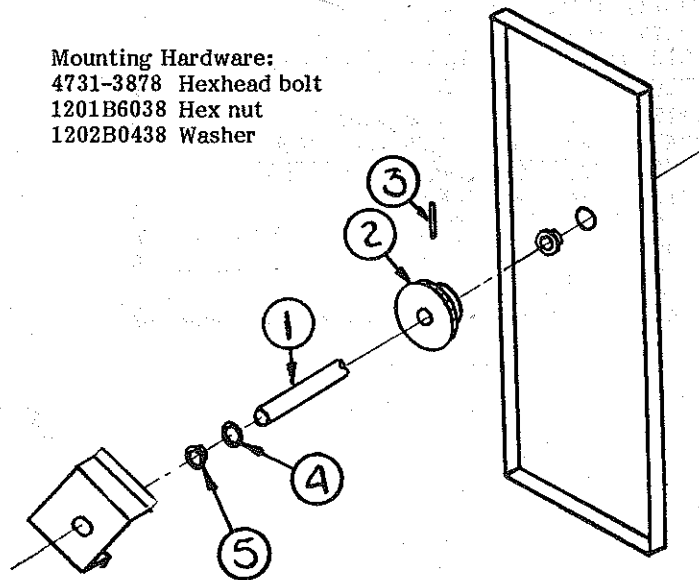

Mounting Hardware:
4731-3878 Hexhead bolt
1201B6038 Hex nut
1202B0438 Washer

SCREEN DOOR ASS'YS
TABLE ASS'Y

1988
PARTS LIST

SCREEN DOOR AND JAMB ASSEMBLIES

AMERICANA SERIES

- 4710Y5051 Screen door assembly
- 4710Y5091 Screen door jamb assembly