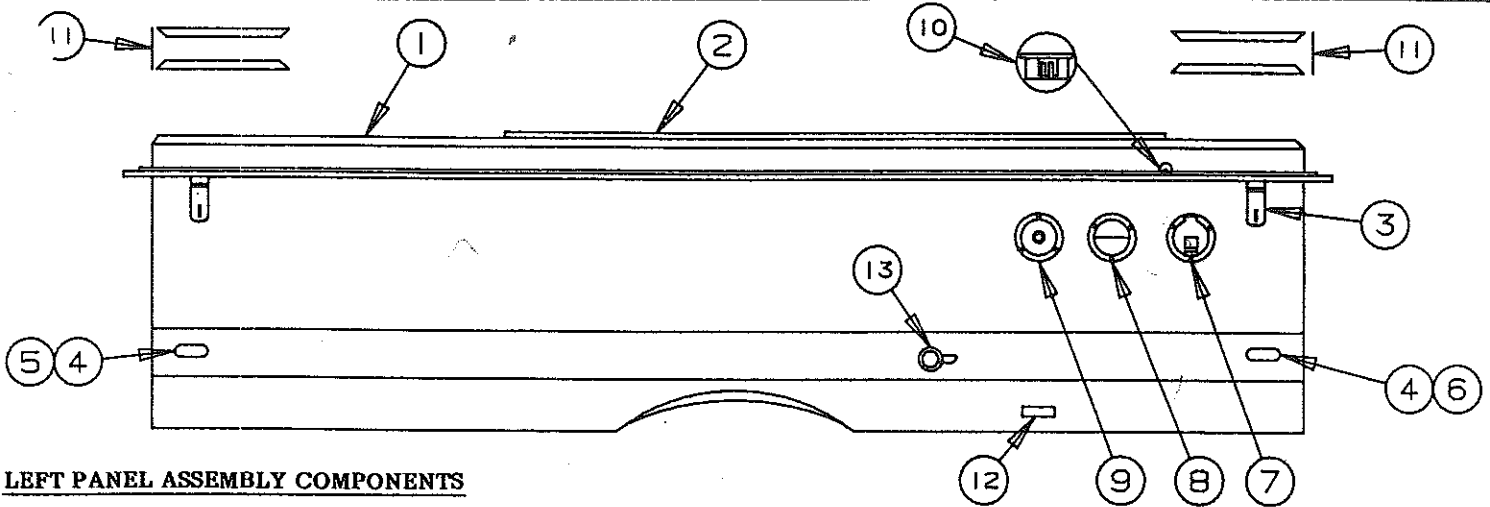

LEFT PANEL ASSEMBLY COMPONENTS

(Refer to chart for panels, trim tape, and decals.)

CODE	PART NO.	DESCRIPTION
1		PIONEER SERIES
	4739D2688	Body rail 2267
	4744A044	Body rail 2285
	4744A064	Body rail 2293
		AMERICANA SERIES
	4734E177	Body rail 2280, 2282, 2283
	4734G176	Body rail 2290, 2210, 2295
	*1203-8641	Rivet, M50, rail to panel (PIONEER)
	*4733C0601	Rivet, M25, rail to panel (AMERICANA)
	*4723-8071	Velcro hook 2" x 2" square, adhesive-backed
2	4737B2581	Curtain track package M2 Contains two pieces 32" long
	*4741-9861	Rivet, M25, track to rail
3	4741B6041	Top latch w/o lock
	*4741-8218	Screw
4	4733G1311	Socket and harness x2
	*4714-3701	Bulb (#194), M4
5	4714E0841	Amber lens and base
6	4714E0851	Red lens and base
	*4741A9368	Screw
	*4734-2388	Connector
7	4733-2331	Cable hatch
	*4741-3508	Screw
	*4710C3618	110 Volt decal
8	4731C1711	Recessed fill spout (not on Pioneer series)
	*4741-3508	Screw
	*4735C0988	Water decal
9	4732D1521	City water fill
	*4741-3508	Screw
10	1204-0408	Snap bushing
11	4737-0738	Rail stop 6 3/16", 2267, 2285, 2280
	4730B1211	Rail stop 16 3/16", 2293, 2290, 2210 2295
12	4744-2668	Drain decal
13	4734C0681	Drain spout