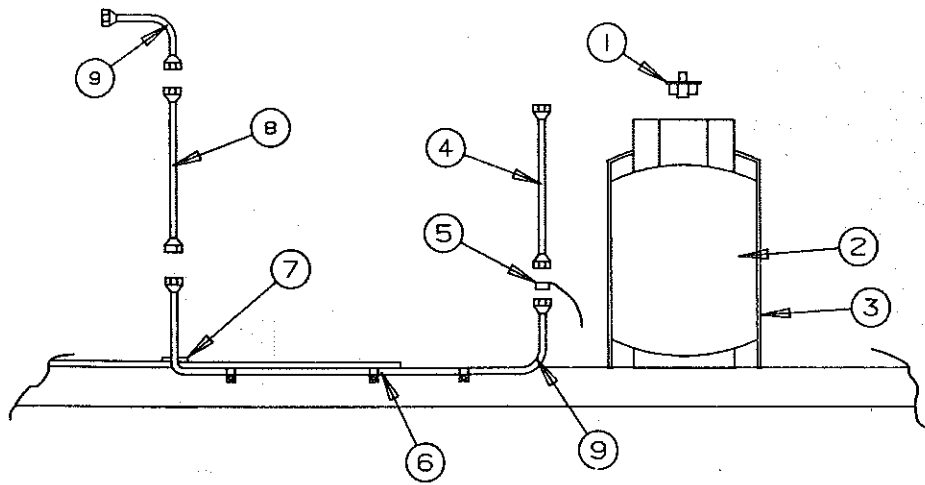

GAS SYSTEMS - ALL EXCEPT 2210 AND 2295

GAS SYSTEM - 2295

GAS SYSTEM - 2295

CODE	PART NO.	DESCRIPTION
1	4739A1291	Regulator
	*4734B3781	Regulator cover
2	4720H5928	Gas bottle
3	4733F6281	Gas bottle mounting pkg.
4	4737-8871	Flexible gas hose 3/8"-32" long
5	4737-8388	Plastic cap w/chain
6	4734B555	1/2" O.D. copper gas line, 75" length (includes flare nuts)
	*1215-2438	Flare nut for 1/2" line
7	1201-8738	1/2" Tube clamp, rubber-coated
	*4733-4118	Tek screw
8	1215-1788	Tee
9	4733A4128	Bushing
10	4730A3431	Flexible gas hose 1/4"-32" long
11	4739A4258	3/8" Tube clamp, uncoated
	*4733-4118	Tek screw
12	4733A4128	Bushing
13	4714-0711	3/8" O.D. copper gas line, 100" length (includes 1 bushing and 2 flared plugs)
	*1215-2418	Flared plug