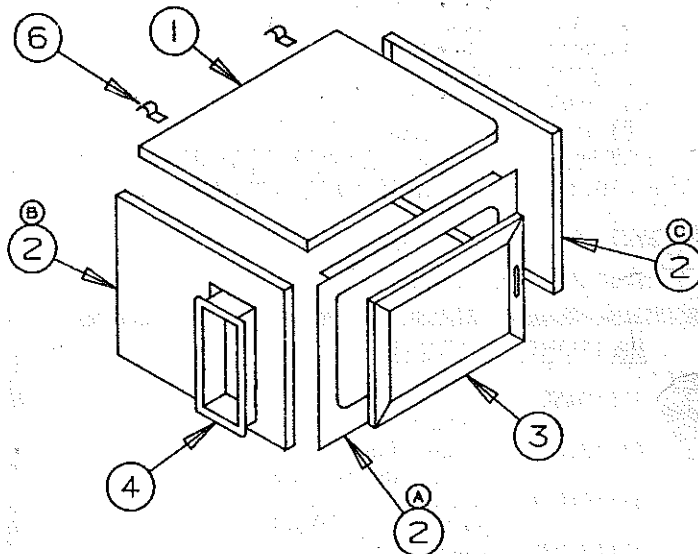

STORAGE CABINET

4744A588 - Storage cabinet assembly, 2285

CODE	PART NO.	DESCRIPTION
1	4741D0621	Cabinet top
	*4737-8478	Screw, top to cabinet
2A	4741B0631	Cabinet front
B	4741D0641	Cabinet side (left)
C	4741D0651	Cabinet side (right)
	*4737-8478	Screw, cabinet sides to top
3	4739E5321	Door asy
	*4739A0508	Door pull
	*4716-0550	Screw
4	4737B4198	Recessed fire ext. mount
	*4734-1861	Rivet, M25, mount to cabinet side
5	*4737A5558	Fire extinguisher
6	4720A0721	Cooler Clips M2