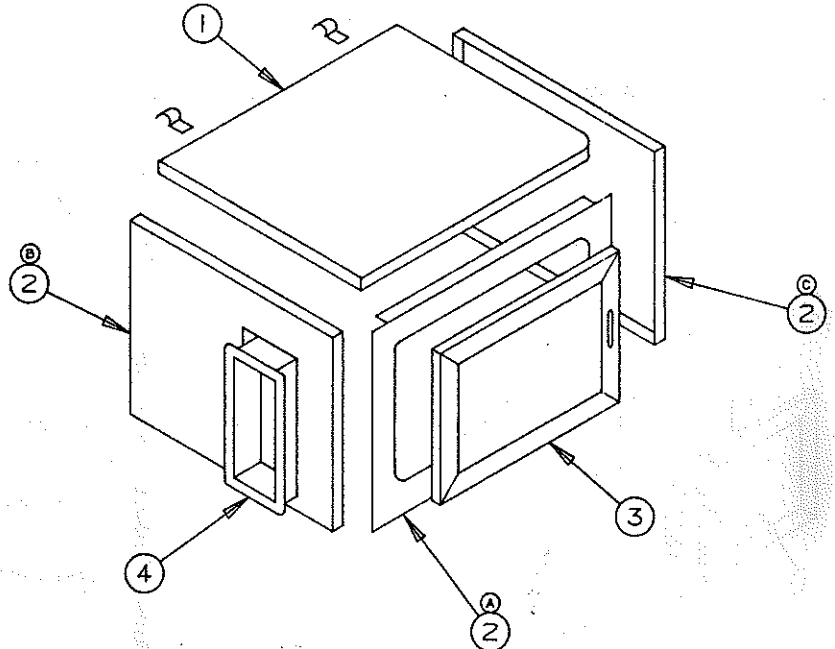

STORAGE CABINET

4741G523 - Storage cabinet assembly, 2280

CODE	PART NO.	DESCRIPTION
1	4741D0621	Cabinet top
	*4716-0750	Screw, top to cabinet
	*4720A0721	Cooler clip, M2
	*4716-0590	Screw, clip to top
2A	4741B0631	Cabinet front
B	4741D0641	Cabinet side (left)
C	4741D0651	Cabinet side (right)
	*4716-0590	Screw, cabinet sides to top
3	4744B5731	Door asy
	*4739A0508	Door pull
	*4716-0550	Screw
4	4737B4198	Recessed fire ext. mount
	*4734-1861	Rivet, M25, mount to cabinet side
5	*4737A5558	Fire extinguisher