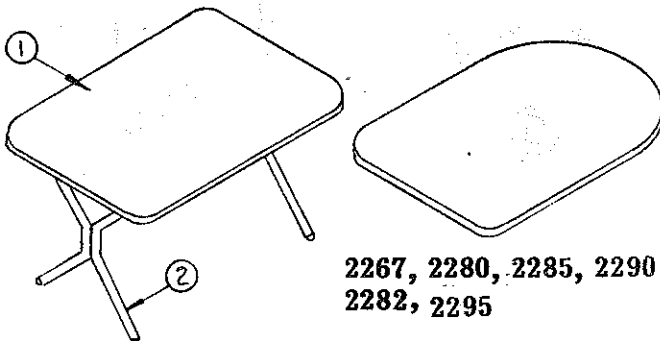

2267, 2280, 2285, 2290
2282, 2295

Table Top Dimensions

4737F1511	30 x 39 3/8 x 5/8"
4739F1031	30 x 48 1/8" x 5/8"
4744-4521	30 x 39 3/8 x 5/8"
4744B4181	26 1/2 x 36 x 5/8"
4741E0451	30 x 39 3/8 x 1/2"