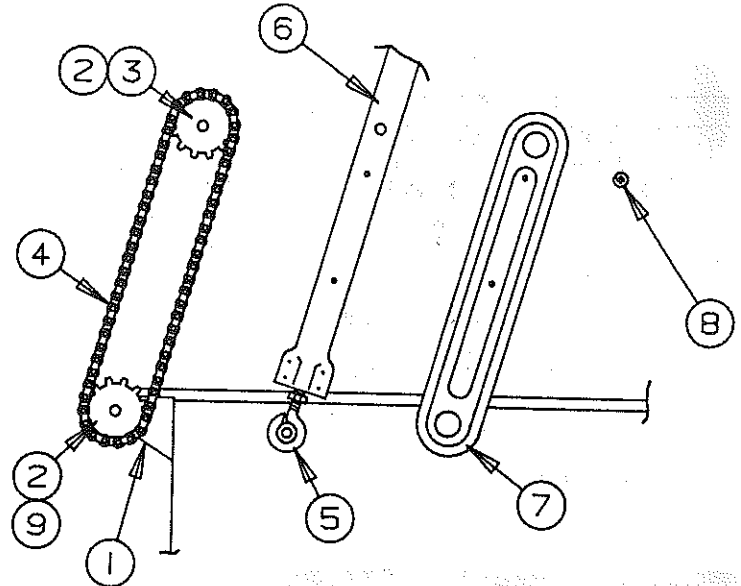

CODE	PART NO.	DESCRIPTION
1	4744C5331	Galley bracket (left)
	4744C5321	Galley bracket (right)
2	4737-9238	Sprocket x4
3	4744-9211	Bushing, M2
	*4744-2548	Nut (upper sprocket)
4	4744A0681	Chain
	*4730A3811	Connecting link
5	4744-4451	Eye Bolt, M4
	4744-9211	Bushing, M2
	4744-2548	Nut
6	4744B0871	Lift bar 2210
	4744B0881	Lift bar 2280
	4744B4191	Lift bar 2282, 2290, 2295 2283
7	4744A0811	Chain cover (left)
	4744A1471	Chain cover (right)
8	4741B9368	Screw
9	1201B6038	Nut (lower sprocket)