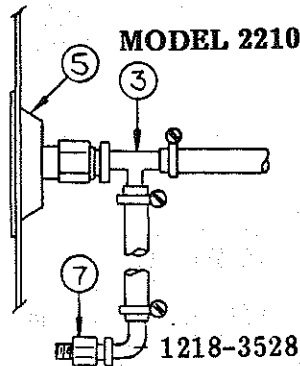

MODEL 2282,2283,2295