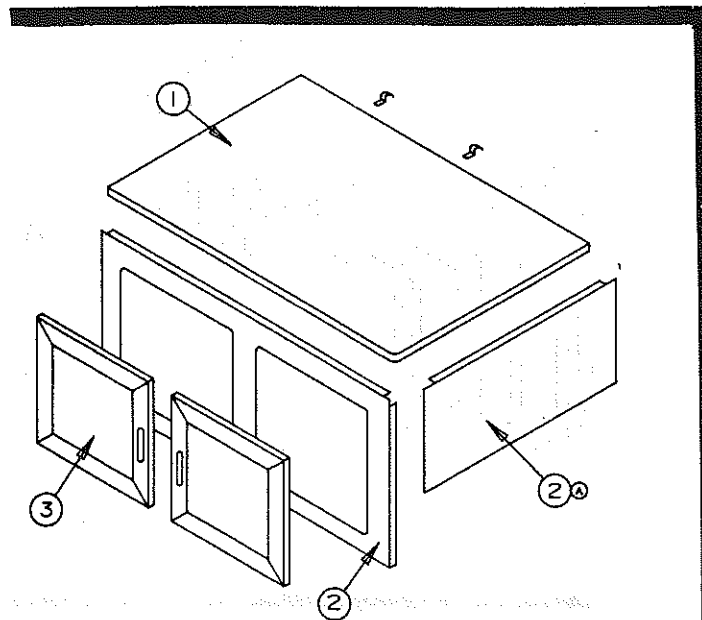

STORAGE CABINET

4744B597 - Storage cabinet assembly, 2282, 2283

CODE	PART NO.	DESCRIPTION
1	4744A3971	Cabinet top
	*4737-8478	Screw, top to cabinet
	4720A0721	Cooler clip, M2
	*4737-8478	Screw, clip to top
2	4744B3981	Cabinet front
	ⓐ 4744C3961	Cabinet side (right)
	*4746-141	Bushing, 1"
	*1203-8951	Rivet, M25
3	4744B5731	Door panel assembly

Note: See page 8 for cabinet door hardware.

PLUMBING SYSTEM - 2295

- A. 1218-1508 Barbed tee x1 (electric pump)
- B. 4741-2378 Elbow x2 (hot water tank)
- C. 4741-2388 Barbed tee x3
- D. 4741-2398 Barbed elbow x2
- E. 4741-2758 Ring clamp (crimp-type)
- F. 4741A2368 Drain tee x2

See Page 17 for drawing

- 4714-0380 3/8" I.D. flexible tubing (cold)
- 4714-3380 3/8" I.D. flexible tubing (hot)
- 406-00-500-01 3/8" I.D. rigid tubing

Note: Tubing sold per foot.

- 1201-8738 1/2" Tube clamp, rubber-coated
- 4731-3058 5/8" Hose clamp