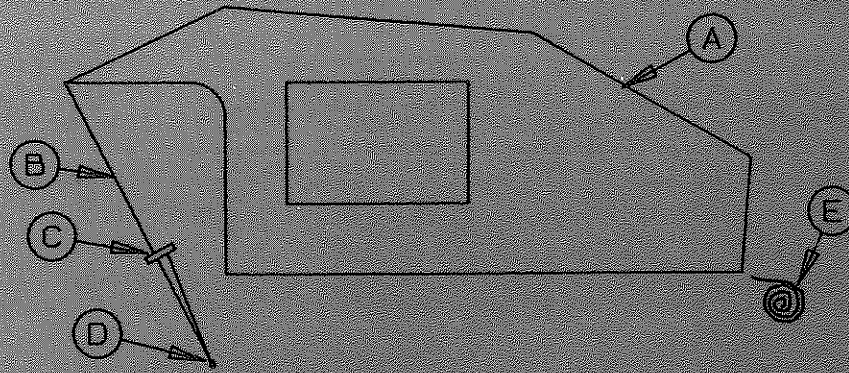

② BOWS,
SUPPORTS
AND POLES

① CANVAS