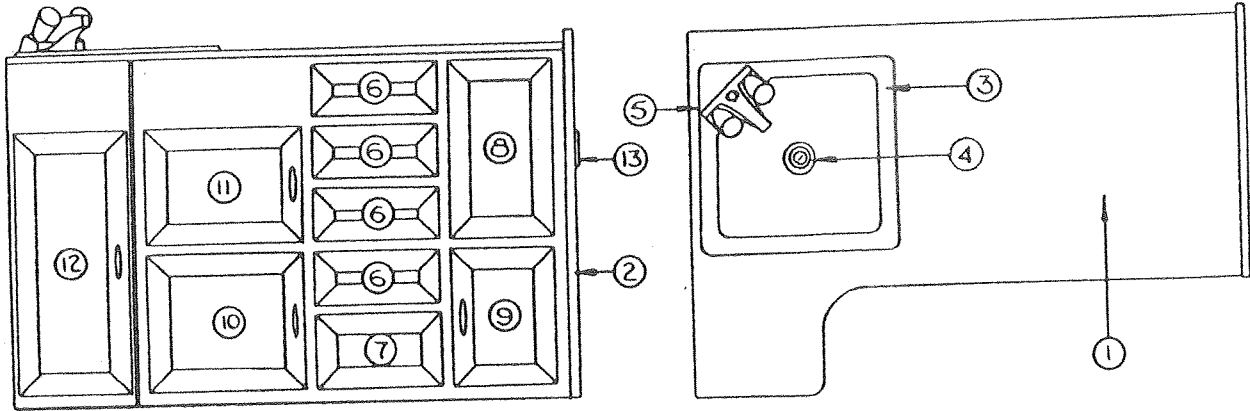

SINK CABINET ASSEMBLY - SAVANNAH

4745A534 Sink cabinet assembly complete

CODE	PART NO.	DESCRIPTION
1	4745A1491	Sink cabinet top
2	4745-048	Sink cabinet side right
3	4745-2801	Sink
4	4730D3151	Basket and strainer
	*4714B0661	Crumb cup
	*4734-329	Gasket
	*4734A0671	Drain trap, M2
5	4745A2741	Faucet assembly Faucet connector:
	*4744-150	Seal
	*4744-233	Nut
	*4744-234	Barb
6	4745-531	Drawer assembly
7	4745-532	Drawer assembly
8	4745-533	Drawer assembly
	*4745-2901	Drawer slide set

CODE	PART NO.	DESCRIPTION
9	4745-5121	Door assembly
10	4745-5131	Door assembly
11	4745-5141	Door assembly
12	4745-5151	Door assembly
	*4738-308	Screw
13	4710B355	Receptical
	*1201-870	Clamp

Note: 435-00-000-29 1/8 x 1/2 Gray putty tape
406-00-250-04 7/32 Solid welting, brown

See page 16 for water system details.

See page 13 for sink and drain system.