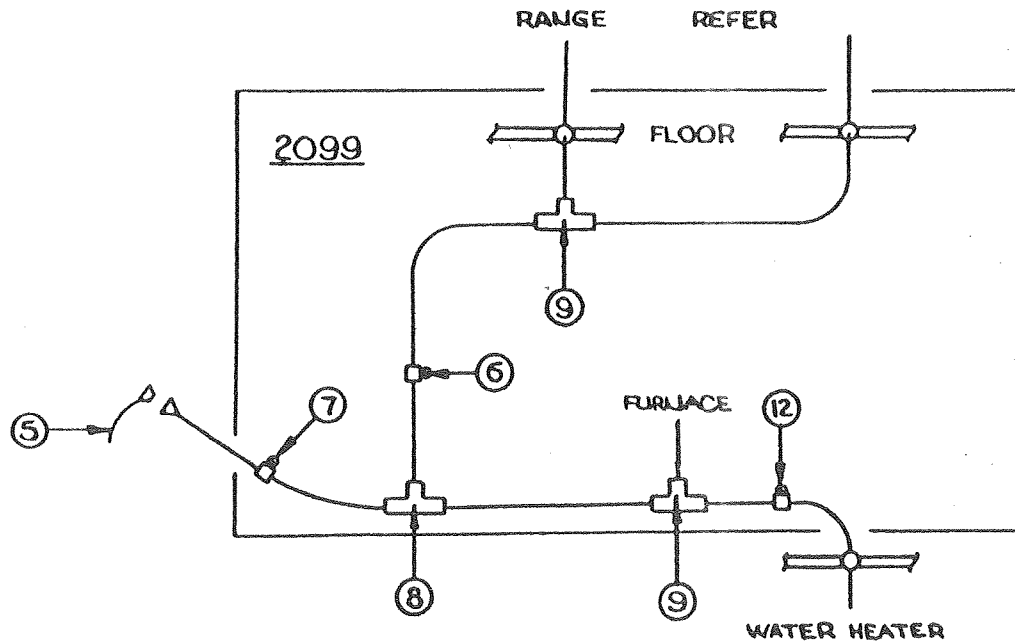

GAS SYSTEM - 2198 and 2199

CODE	PART NO.	DESCRIPTION
1	4739A1291	Regulator
	*4734B3781	Regulator cover
2	4720H592	Gas bottle (snow white)
3	4733F6281	Gas bottle mounting pkg
4	4737-8871	Flexible gas hose, 3/8" - 32" long
5	4737-838	Plastic cap w/chain
6	4741-131	1/2" tube clamp
	*4733-411	Tek screw
7	1201-873	1/2 Tube clamp, rubber-coated
	*4733-411	Tek screw
8	1215-180	Tee, 1/2 - 1/2 - 1/2
9	1215-178	Tee, 1/2 - 3/8 - 3/8
10	4739A425	3/8 Tube clamp
	*4733-411	Tek screw

- 1215-241 Flare nut for 3/8" copper line
- 1215-243 Flare nut for 1/2" copper line
- 4714-0711 3/8" O.D. copper line, 100" (includes floor bushing and 2 flare nuts)
- 4745-5671 1/2" O.D. copper line, 88" (includes floor bushing and 2 flare nuts)
- 4737A412 Floor bushing