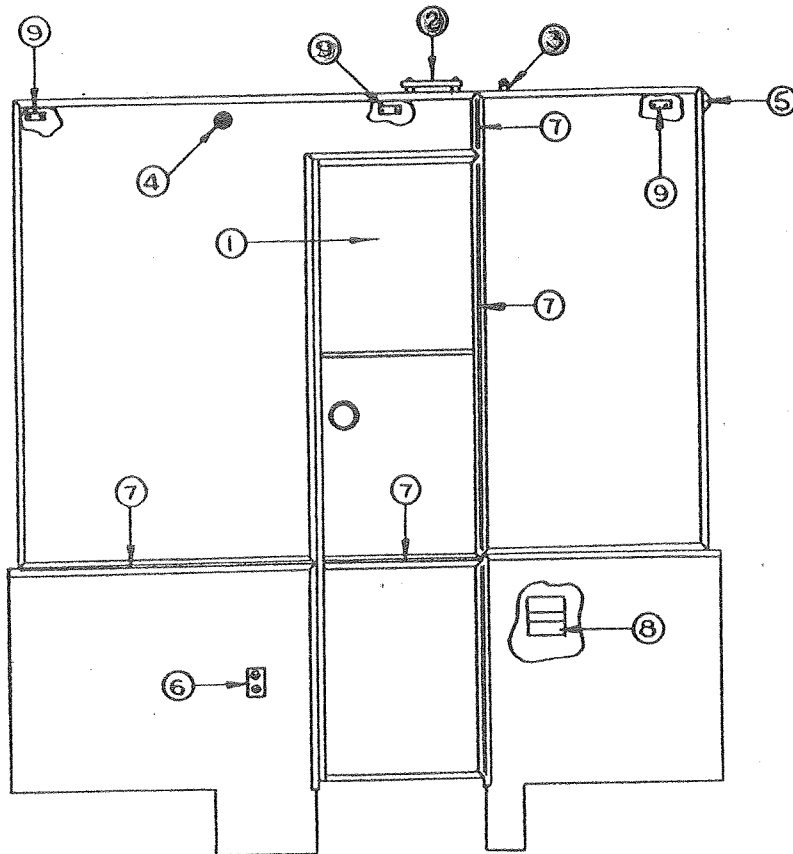

*All tubing sold per foot.

Refer to page 13 for sink and drain system.

BATHROOM WALL ASSEMBLY - 2198, 2199

CODE	PART NO.	DESCRIPTION
1	4745A3381	Door mirror (2198)
2	4746-125	Latch arm
3	4733-339	Nylon bushing
	*1103E1012	Screw
	*1202B026	Washer
4	4746-087	Cushioned bumper
5	4741-4971	Bumper, M6
	*1114B0816	Screw
6	4710B3551	Receptacle
7	4745-3641	Hinge (42 1/2" length) cut to fit application
8	4746-0771	Toilet paper holder
	*1103E1010	Screw
9	4746-070	Support bracket
	*110E31010	Screw
	1202B026	Washer
10	4746-1561	Wall latch
	4746-1571	Wall latch key