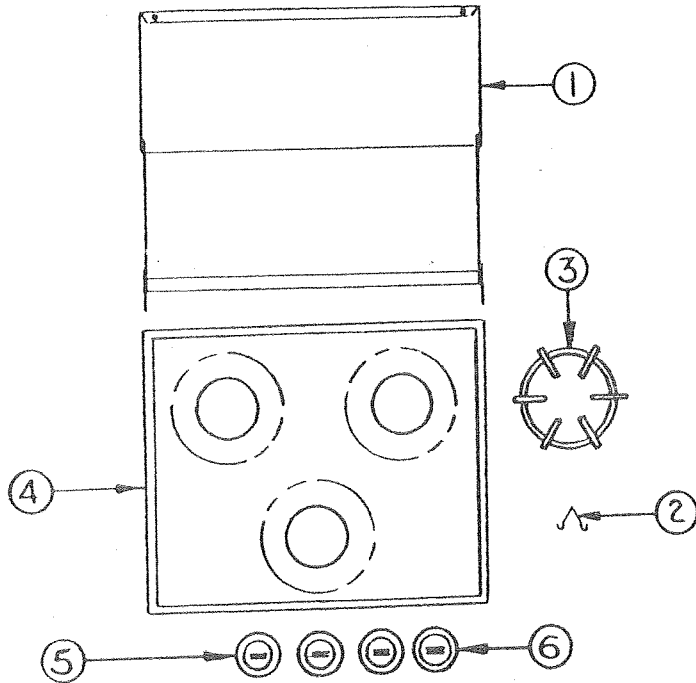

Cabinet Ass'y Stove Details

1987 PARTS LIST

COUNTERTOP RANGE AND RANGE WITH OVEN

- 4745-3171 Three-burner countertop range
- 4745-9701 Three-burner countertop range with oven

CODE	PART NO.	DESCRIPTION
1	4745-3181	Range cover
2	4716-9721	Grate clip pkg (8)
3	4716-9711	Grate
4	4716-9701	3-burner range top
5	4716-9731	On/off knob
6	4716-9741	Thermostat knob

Note: Above parts may be ordered through Coleman or directly from Elixir Industries. Refer to range owner's manual for parts descriptions for others and order from:

Elixir Industries
Customer Service
640 Collins Road
Elkhart, Indiana 46516
219/294-5685

- 4746-1531 Range cover bracket package (includes spring clip and screws)