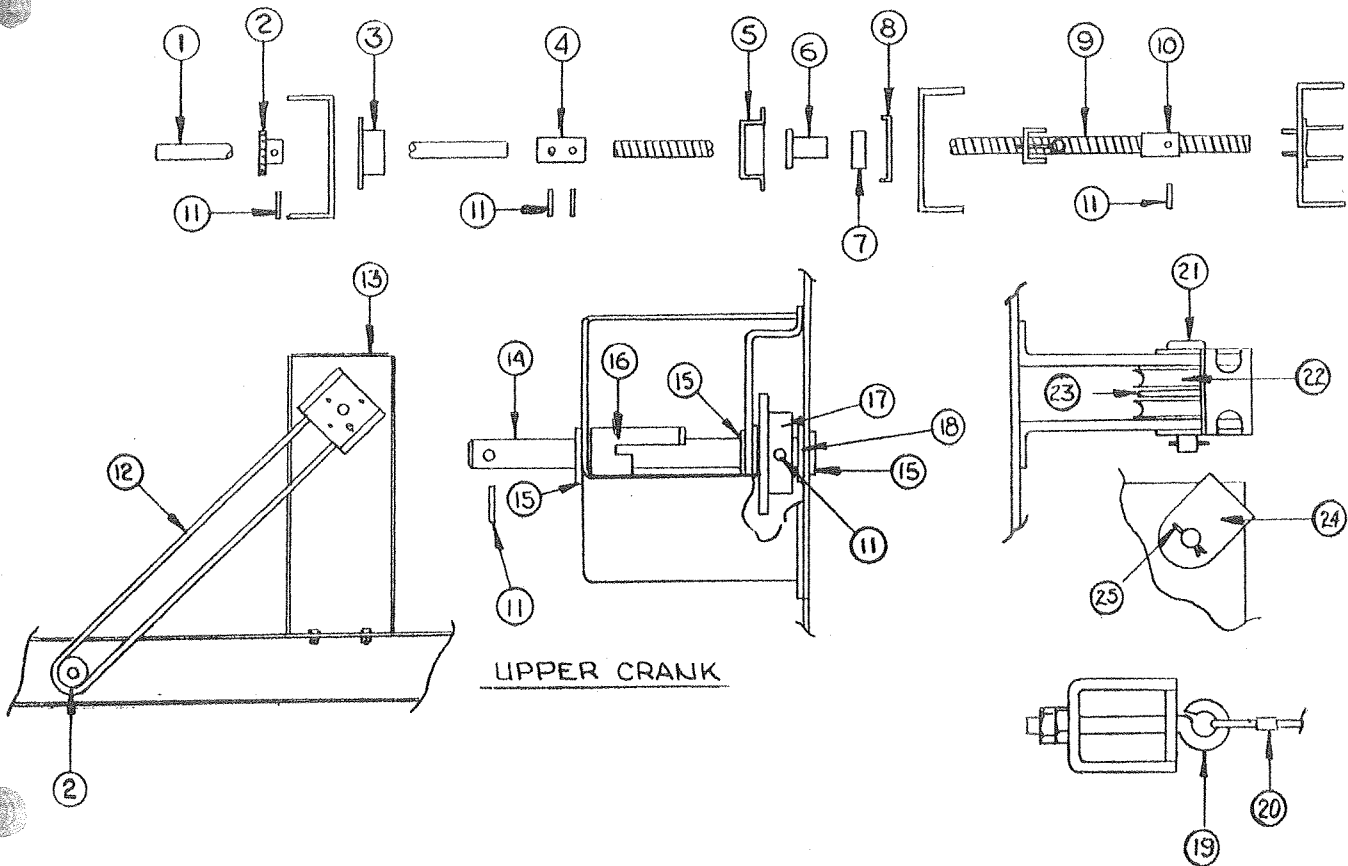

RAISING SYSTEM

CODE	PART NO.	DESCRIPTION
1	4745C068	Crank extension
2	4737-177	Sprocket
3	4741B840	Bearing
	*1200B304	Hex-head bolt
	*1201B606	Hex nut
	*1202B046	Washer
4	4720D1221	Coupling
5	4720B240	Screw retainer
	*4731-387	Hex-head bolt
	*1201B603	Hex nut
6	4720C238	Thrust nut
7	4720A242	Bearing
8	4720B241	Plate
9	4720E5201	Whiffletree assembly Note: Requires 4746-0601 bushing & pin package (x1)
10	4746-0601	Bushing and pin package
11	4720B1481	Roll pin, M10
12	4745A0691	Chain
	*4730A381	Connecting link

CODE	PART NO.	DESCRIPTION
13	4745-610	Crank and sprocket assembly
	*4731-387	Hex-head bolt
	*1201B603	Hex nut
14	4745A070	Sprocket shaft
15	4730B382	Bearing
16	4746-019	Ratchet bracket
	*4737-450	Ratchet gear
	*4720B1481	Roll pin, M10
17	4730B385	Sprocket
18	1202-282	Roll pin
19	4744-4451	Screw eye, M4 (included in whiffletree assy)
20	4744-131	Cable clip
21	4720H1561	Long pin, M5
22	4715A5371	Pulley and bearing, M10
23	4715C5661	Pulley spacer
24	4744A174	Cable retainer
25	1204B1231	Cotter pin, M10