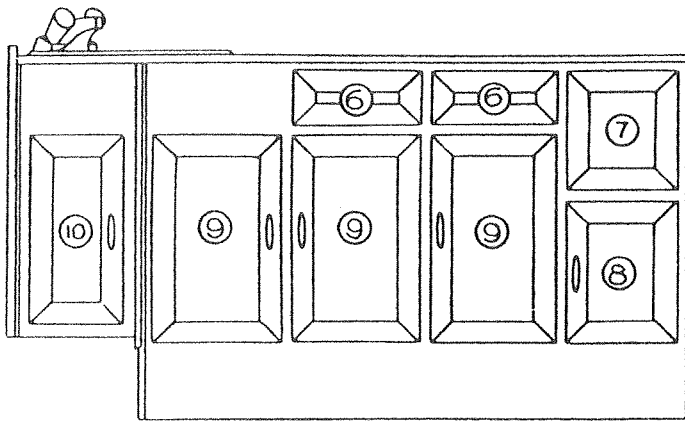

SINK CABINET ASSEMBLY - TARA

4745A586 Sink cabinet assembly complete

CODE	PART NO.	DESCRIPTION
1	4745A9171	Sink cabinet top
2	4745-9181	Sink cabinet side left
3	4745-2801	Sink
4	4730D3151	Basket and strainer
	*4714B0661	Crumb cup
	4734-329	Gasket
	4734A0671	Drain trap, M2
5	4745A2741	Faucet asy Faucet connector:
	*4744-150	Seal
	*4744-233	Nut
	*4744-234	Barb

CODE	PART NO.	DESCRIPTION
6	4745-579	Drawer assembly
7	4745-580	Drawer assembly
	*4745-2901	Drawer slide set
8	4745-5121	Door assembly
9	4745-5771	Door assembly
10	4745-5831	Door assembly
	*4738-308	Screw

Note: 435-00-000-29 1/8 x 1/2 Gray putty tape
406-00-250-04 7/32 Solid welting, brown

See page 17 for water system details.

See page 13 for sink and drain system.

STOVE CABINET ASSEMBLY - TARA

4745A585 Stove cabinet assembly complete

CODE	PART NO.	DESCRIPTION
1	4745A8571	Stove cabinet top
2	4745-578	Drawer asy
3	4745-573	Drawer asy
	*4745-2901	Drawer slide set
4	4745-5761	Door panel asy
	*4738-308	Screw
5	4710B3551	Receptacle
	*1201-870	Clamp
	*4739-460	Screw
6	4745-5501	Door panel asy Used in cabinets less oven unit.

Note: 406-00-250-04 - 7/32" solid welting, brown.

See page 12 for stove details.

See page 23 for top and step light switch.