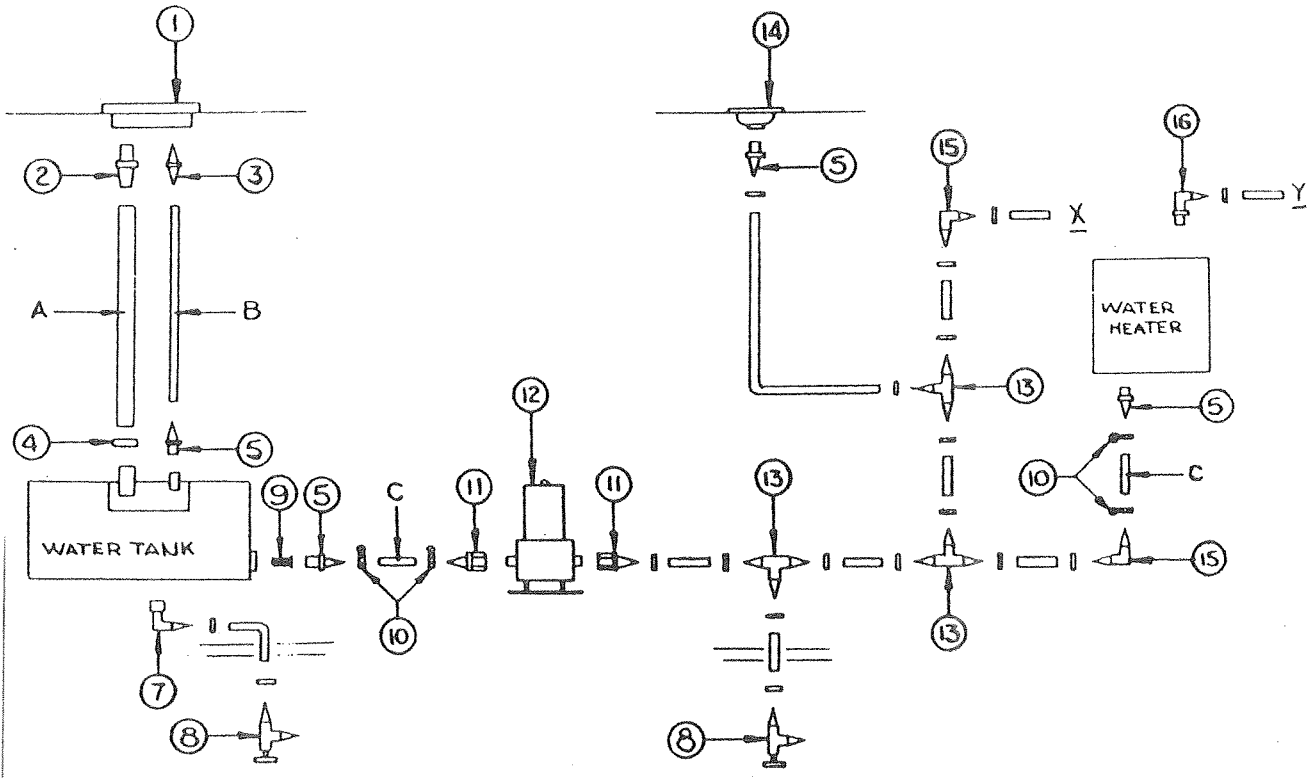

WATER SYSTEM - 2199

CODE	PART NO.	DESCRIPTION
1	4745-1881	Fill spout
	*4741-350	Screw
2	4744-128	Barbed nipple, 1 3/8 barb - 1 1/4 MPT
3	4744-129	Barbed connector, 3/8 - 3/8
4	4715-4501	1 1/4" Hose clamp
5	4732A4561	Barbed nipple, 3/8 barb - 3/8 MPT
6	4741-3451	Water tank
7	4746-075	Elbow, 3/8 barb - 3/8 MPT
8	4741A236	Line drain
9	4737-4641	Tank filter
10	4731-305	Adjustable hose clamp 5/8"
11	4744-150	Seal
	4744-233	Nut, 1/2 FPT
	4744-234	Barb, 3/8
12	4741A5571	Pump
13	4741-238	Barbed tee, 3/8 - 3/8 - 3/8
14	4745-1891	City fill
	*4741-350	Screw
15	4741-239	Barbed elbow 3/8 - 3/8
16	4741-237	Barbed elbow 3/8 - 1/2 MPT
17	4745-2741	Faucet asy
18	4741-906	Swivel elbow, 3/8 barb - 1/2 MPT

Note: Unidentified hose clamps - 4741-275, crimp ring
Unidentified tubing - 406-00-500-01, 3/8" ID,
rigid polybutylene tubing (gray)

- A - 406-00-250-03 1 3/8" ID flexible non-toxic hose
- B - 406-00-000-50 3/8" ID transparent hose
- C - 4714-038 3/8" ID high-pressure hose

*All tubing sold per foot.

Refer to page 13 for sink and drain system.