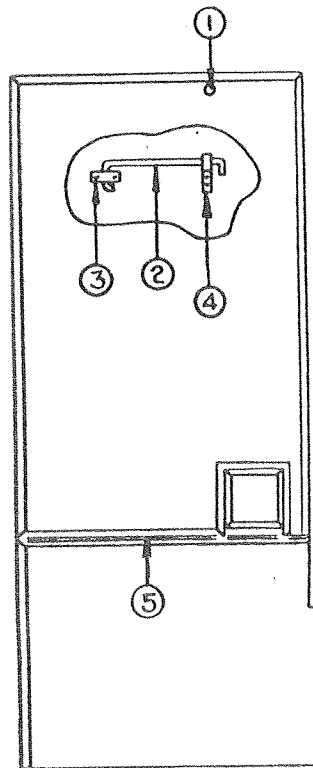

BATHROOM WALL GALLEY SIDE - 2198

CODE	PART NO.	DESCRIPTION
1	4746-087	Cushioned bumper
2	4746-068	Support rod
3	4746-070	Support bracket
	4744-4611	Rivet, M25
4	4720A0721	Cooler clip, M2
	4744-4611	Rivet, M25
5	4745-3641	Hinge (42 1/2" length) cut to fit application