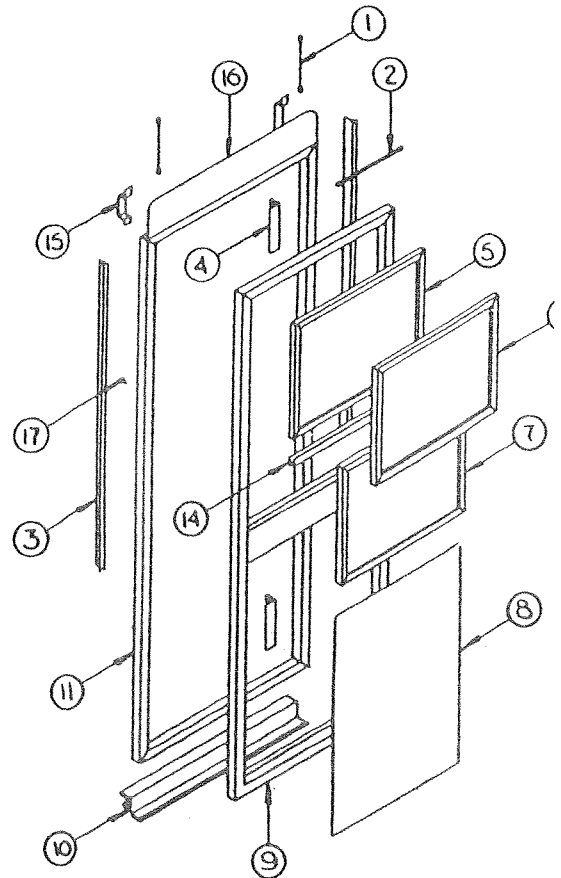

SCREEN DOOR AND JAMB ASSEMBLY

Note: Door and jamb not available separately.

4745-5101 Screen door and jamb assembly

CODE	PART NO.	DESCRIPTION
1	4734B5211	Cable assembly, M2
2	4731A8201	Screen door spring asy
3	4745-1271	Door seal, M2
4	4720E3601	Screen door hinge
	*4741A9861	Rivet, M25
5	4710B5061	Sliding panel
6	4710C5011	Screen panel
7	4710A5041	Fixed panel
8	4745-1381	Kick plate
9	4745-5101	Door and jamb assembly complete
10	4745-522	Screen door support
11	4745-5101	Door and jamb assembly complete
12	4733C4791	Latch asy pkg
	*1202B026	Washer
	*4737-321	White rubber button
13	4710C411	Strike (in 4733C4791 latch pkg)
	*4741A9861	Rivet, M25
14	406-00-002-85	Weatherstrip, 18" length (snow white)
15	4741-865	Sash lock
	*4734A1861	Rivet, M25
16	4745-137	Top bracket
	*4734A1861	Rivet, M25
17	4730A354	Stud

Note: 435-00-001-15, 3/4" wide pressure-sensitive velcro hook, white

SINK AND DRAIN SYSTEM

CODE	PART NO.	DESCRIPTION
1	4745-2801	Sink
	*4730D3151	Basket and strainer
2	4734-329	Foam gasket
3	4734A0671	Drain trap, M2
	*4744-267	Hose clamp
4	4714-277	Drain hose (sold per foot)
5	4734B0681	Drain spout
	*4744-267	Hose clamp
	*4714A0021	Cap and strap

BATHTUB DRAIN SYSTEM

CODE	PART NO.	DESCRIPTION
1	4746-1821	Tub drain
2		
3	4737-832	Plastic nut
4	4741A932	"P" Trap
5	4746-130	Sleeve (Savannah)
	*4745-939	Elbow (Tara)
	4745-940	Sleeve (Tara)
6	4741A930	Vent system
7	4714A2861	Cap and strap package
	*4741-821	Screw