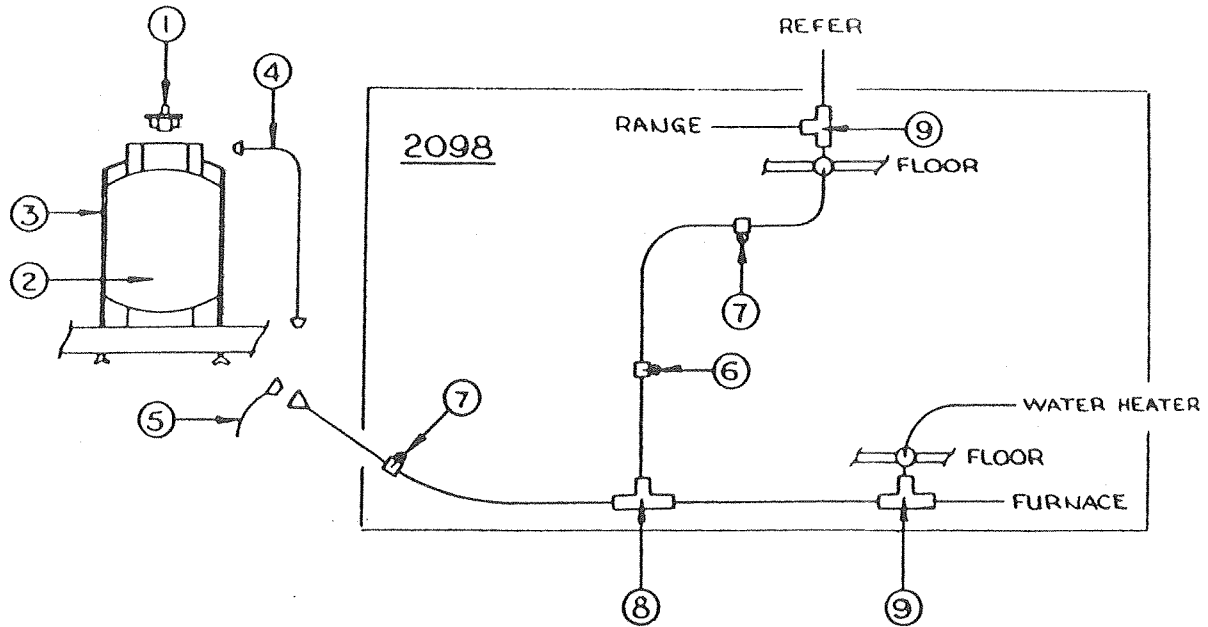

GAS SYSTEM - 2198 and 2199

CODE	PART NO.	DESCRIPTION
1	4739A1291	Regulator
	*4734B3781	Regulator cover
2	4720H592	Gas bottle (snow white)
3	4733F6281	Gas bottle mounting pkg
4	4737-8871	Flexible gas hose, 3/8" - 32" long
5	4737-838	Plastic cap w/chain
6	4741-131	1/2" tube clamp
	*4733-411	Tek screw
7	1201-873	1/2 Tube clamp, rubber-coated
	*4733-411	Tek screw
8	1215-180	Tee, 1/2 - 1/2 - 1/2
9	1215-178	Tee, 1/2 - 3/8 - 3/8
10	4739A425	3/8 Tube clamp
	*4733-411	Tek screw

- 1215-241 Flare nut for 3/8" copper line
- 1215-243 Flare nut for 1/2" copper line
- 4714-0711 3/8" O.D. copper line, 100" (includes floor bushing and 2 flare nuts)
- 4745-5671 1/2" O.D. copper line, 88" (includes floor bushing and 2 flare nuts)
- 4737A412 Floor bushing