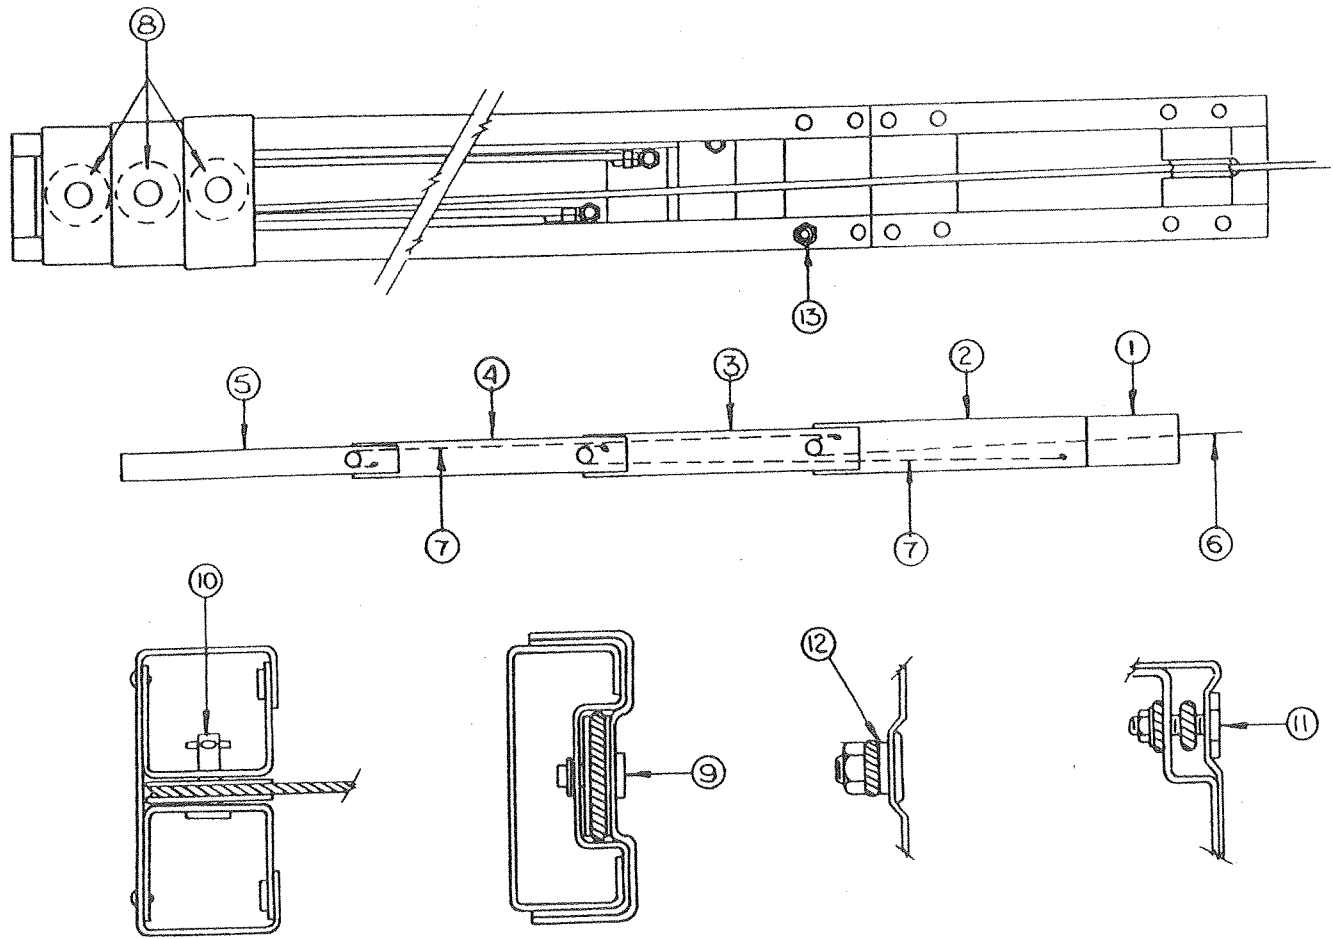

LIFT ASSEMBLIES

4745-5461 Lift assembly RF/LR
4745-5471 Lift assembly LF/RR

CODE	PART NO.	DESCRIPTION
1	4745-029	Stationary lift extension
	4720-872	Extension connector
	*1203-8641	Rivet, M50
2	4720F5151	Stationary lift
3	4720D5161	Bottom lift asy (4745-5461, RF/LR)
	4739-6751	(4745-5471, LF/RR)
4	4720C5171	Center lift asy (4745-5461, RF/LR)
	4739-6731	(4745-5471, LF/RR)
5	4720C5181	Top lift asy (4745-5461, RF/LR)
	4739-6741	(4745-5471, LF/RR)
6	4745-5441	Cable asy, SS, long (186")
	*4744-131	Cable clip
7	4731-5691	Cable asy, M2 (51")
	*4720C1691	Cable clip, M20
8	4715A5371	Steel pulley, M10
9	4730F2491	Pin and ring, M3 (includes 4730F249 pin and 4730B098 retaining ring)
	*4730B0981	Retaining ring, M12

CODE	PART NO.	DESCRIPTION
10	4720C1571	Pulley pin, M4 (long)
	*1204B1081	Cotter pin, M10
11	4737-817	Bolt 1/4 - 20 x 1" (thin head)
	4741-921	Flange nut 1/4 - 20
12	1202B263	Washer
	4741-921	Flange nut 1/4 - 20
13	1006B1610	Bolt 1/4 - 20 x 1"