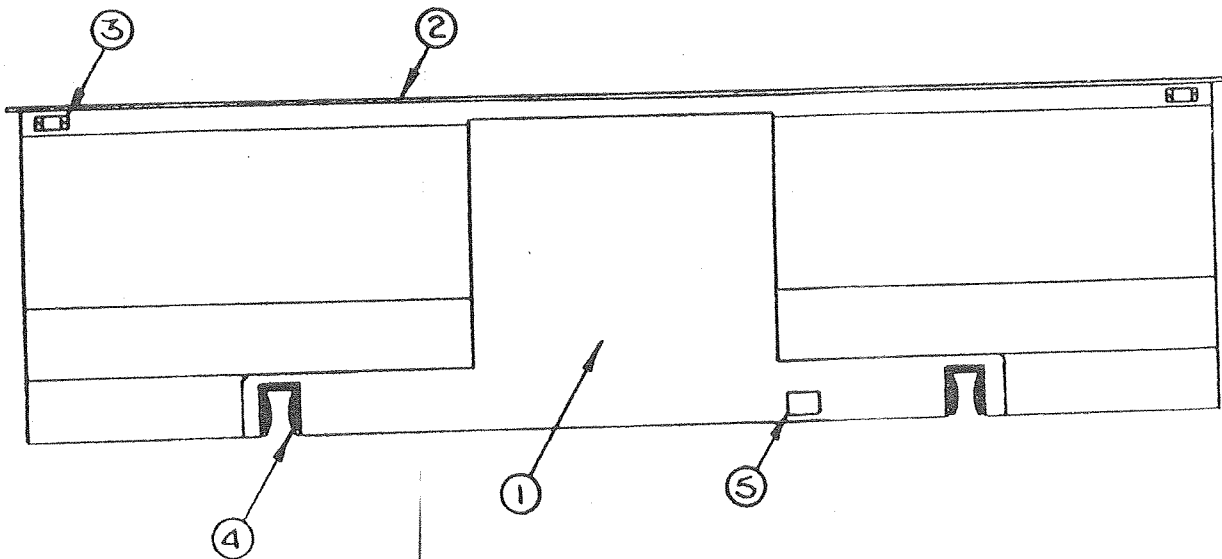

Canvas Ass'ys
Front Panel Ass'y

1987
PARTS LIST

FRONT PANEL ASSEMBLY COMPONENTS

CODE	PART NO.	DESCRIPTION
1	4745-0601	Front panel
	*4746A056	Trim, diecut (2 required)
	*435-00-005-99	Trim tape (3' required)
	*4741B1571	Clip, M4
	*1103E1008	Screw, #10 x 1/2
2	4745-042	Body rail
	*4744-271	Bracket
	*4733A0601	Rivet, M25
3	4745-3101	Amber clearance light asy
	*4716-3101	Amber lens
	*4745-1861	Rivet, M25
	*4734-238	Wire connector
4	4737A445	Gasket
5	4730G213	Gas supply I.D. plate