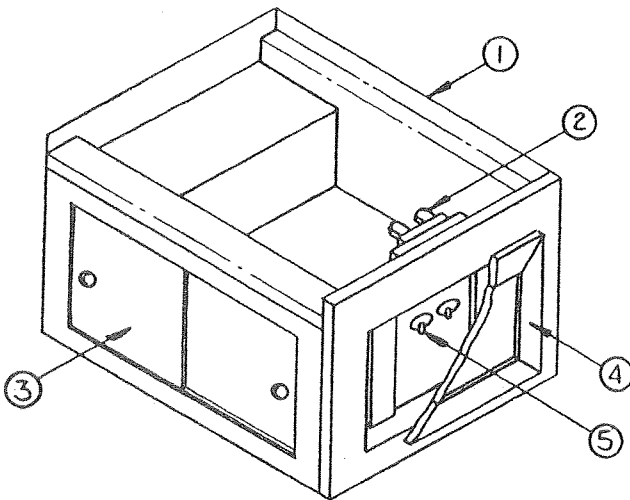

SHOWER CABINET ASSEMBLY

CODE	PART NO.	DESCRIPTION
1	4741-182	Bathtub
	*4739-460	Screw
	*4739A290	Screw cap, white
	*4739-291	Screw cap washer
2	4741A2071	Faucet assembly
3	4745-1061	Door, sliding <i>Savannah</i>
	*4739-409	Door pull
4	4745-591	Door <i>Tara</i>
5	4741-906	Swivel elbow

Refer to page 13 for tub drain system.

DOOR KNOB

CODE	PART NO.	DESCRIPTION
1	4745-3781	Door knob
	*4738-047	Whiz lock nut
2	4745-9931	Finger guard
3	4745-4191	Cup
4	4745-418	Latch
5	4746-0591	Turn latch (including 4745-430 shaft and 1201E639 lock nut)
6	4746-0581	Pull ring