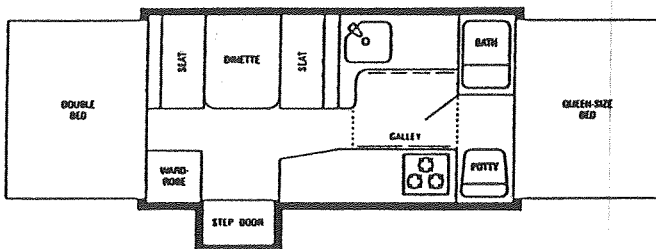

Tara™

CAMPING TRAILERS

The Coleman Company, Inc. Camping Trailer Division, Somerset, PA 15501