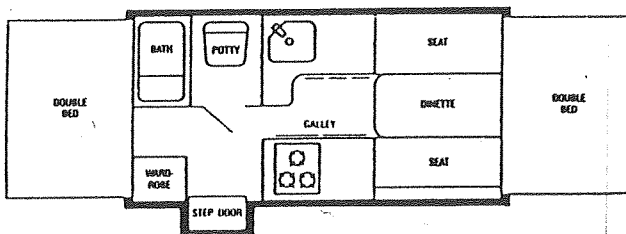

Overhead Cabinet Assembly - 4745-6061

4745-602 Cabinet side x2
4745-601 Cabinet door assembly x2
4733A081 Paper towel holder
322-330 Washer x2
4734-1861 Rivet M25, x2
4745-260 Door pull x2
1022B0814 #8 x 7/8" Screws x4
4733-451 Footman's loop x2
4746-115 Expansion rivet short x4
4746-011 Cabinet hanger x2
4746-013 Towel hanger
1014B1016 #10 x 1" Screw x4
1201B695 Keps nut

Privacy Curtain, Blue - 4723-7671

4745A1981 Curtain tab, M100

Screen Room, Burgundy and Gray - 4723-7491

Requires 4723-7481 Canopy
4724-7941 Screen room bag
1225-4181 No. 5 zipper pull (double) M5
1225G363 44" No. 5 zipper slider half x2
1225G364 44" No. 5 zipper pin half x2
4720D4021 Lashing hook M6, x2
4724-2011 Shock cord clamp M10, x4
4724A255 10" Hook stake x11
4733-411 Tek screw x2
4743-275 S-hook x2
4714B6021 14' Shock cord pkg M2
4714D1611 54" x 3 yds Screen package
4714-0361 54" x 13 yds Screen package
435-00-000-04 3/4" Velcro loop, sew on
435-00-001-17 3/4" Velcro hook, sew on
435-00-001-15 3/4" Velcro hook, pressure
435-00-002-02 2" Velcro loop, sew on
655-05-000-28 #5 Chain zipper

Spare Tire, B78-13, Load range "C" - 4745-165

Spare Tire Cover, Gray - 4723A7731

Savannah™