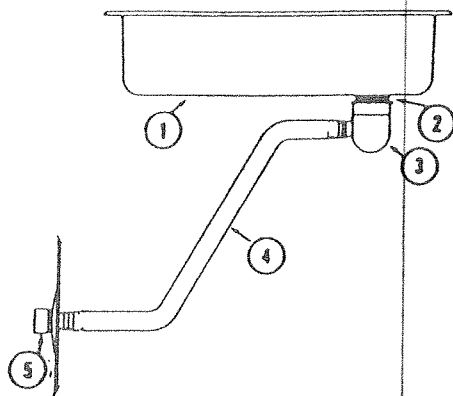

SCREEN DOOR AND JAMB ASSEMBLY

Note: Door and jamb not available separately.

4745-5101 Screen door and jamb assembly

CODE	PART NO.	DESCRIPTION
1	4734B5211	Cable assembly, M2
2	4731A8201	Screen door spring asy
3	4745-1271	Door seal, M2
4	4720E3601	Screen door hinge
	*4741A9861	Rivet, M25
5	4710B5061	Sliding panel
6	4710C5011	Screen panel
7	4710A5041	Fixed panel
8	4745-1381	Kick plate
9	4745-5101	Door and jamb assembly complete
10	4745-522	Screen door support
11	4745-5101	Door and jamb assembly complete
12	4733C4791	Latch asy pkg
	*1202B026	Washer
	*4737-321	White rubber button
13	4710C411	Strike (in 4733C4791 latch pkg)
	*4741A9861	Rivet, M25
14	406-00-002-85	Weatherstrip, 18" length (snow white)
15	4741-865	Sash lock
	*4734A1861	Rivet, M25
16	4745-137	Top bracket
	*4734A1861	Rivet, M25
17	4730A354	Stud

Note: 435-00-001-15, 3/4" wide pressure-sensitive velcro hook, white

SINK AND DRAIN SYSTEM

CODE	PART NO.	DESCRIPTION
1	4745-2801	Sink
	*4730D3151	Basket and strainer
2	4734-329	Foam gasket
3	4734A0671	Drain trap, M2
	*4744-267	Hose clamp
4	4714-277	Drain hose (sold per foot)
5	4734B0681	Drain spout
	*4744-267	Hose clamp
	*4714A0021	Cap and strap

BATHTUB DRAIN SYSTEM

CODE	PART NO.	DESCRIPTION
1	4746-1821	Tub drain
2		
3	4737-832	Plastic nut
4	4741A932	"P" Trap
5	4746-130	Sleeve (Savannah)
	*4745-939	Elbow (Tara)
	4745-940	Sleeve (Tara)
6	4741A930	Vent system
7	4714A2861	Cap and strap package
	*4741-821	Screw