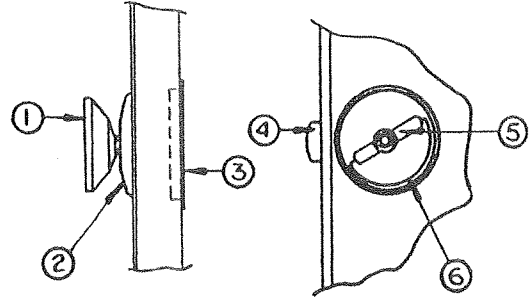

MAGAZINE RACK ASSEMBLY - 2198

4745A518	Magazine rack assembly
4741-4241	Toilet tissue holder
*1103E1012	Screw
4745A407	Magazine rack top
*1103E1010	Screw

WALLPAPER PATTERN

Buckwheat blue vinyl (48" wide)
435-01-000-99 (sold by the yard)