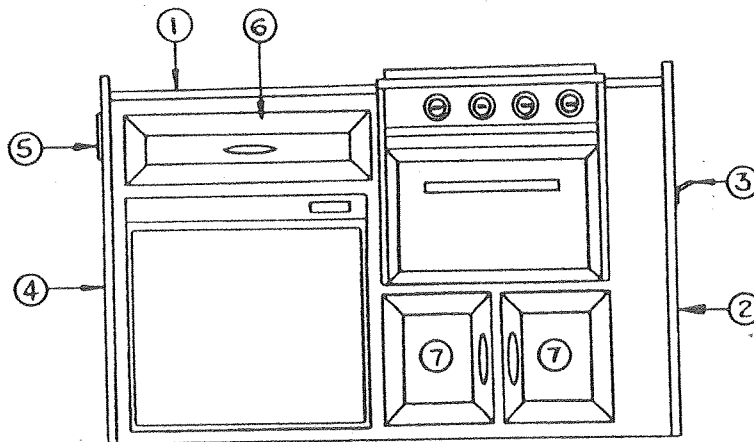

STOVE CABINET ASSEMBLY - SAVANNAH

4745A535 Stove cabinet assembly complete

CODE	PART NO.	DESCRIPTION
1	4745A1481	Stove cabinet top
2	4745-2691	Cabinet side right
3	4734C0991	Towel bar
	1016B1018	#10 X 1 1/8" Screw
	1201B695	Nut
4	4746-0611	Cabinet side left
5	4710B3551	Receptacle
	*1201-870	Clamp
	*4739-460	Screw
6	4745-537	Drawer asy
	*4745-2901	Drawer slide set
7	4745-5421	Door assembly
	*4738-308	Screw

Note: 406-00-250-04 - 7/32 solid welting, brown.

See page 12 for stove details.

See page 23 for top and step light switch.

Refer to page 22 for cabinet door hardware.

Note: 4745-5501 door assemblies in units less ovens.