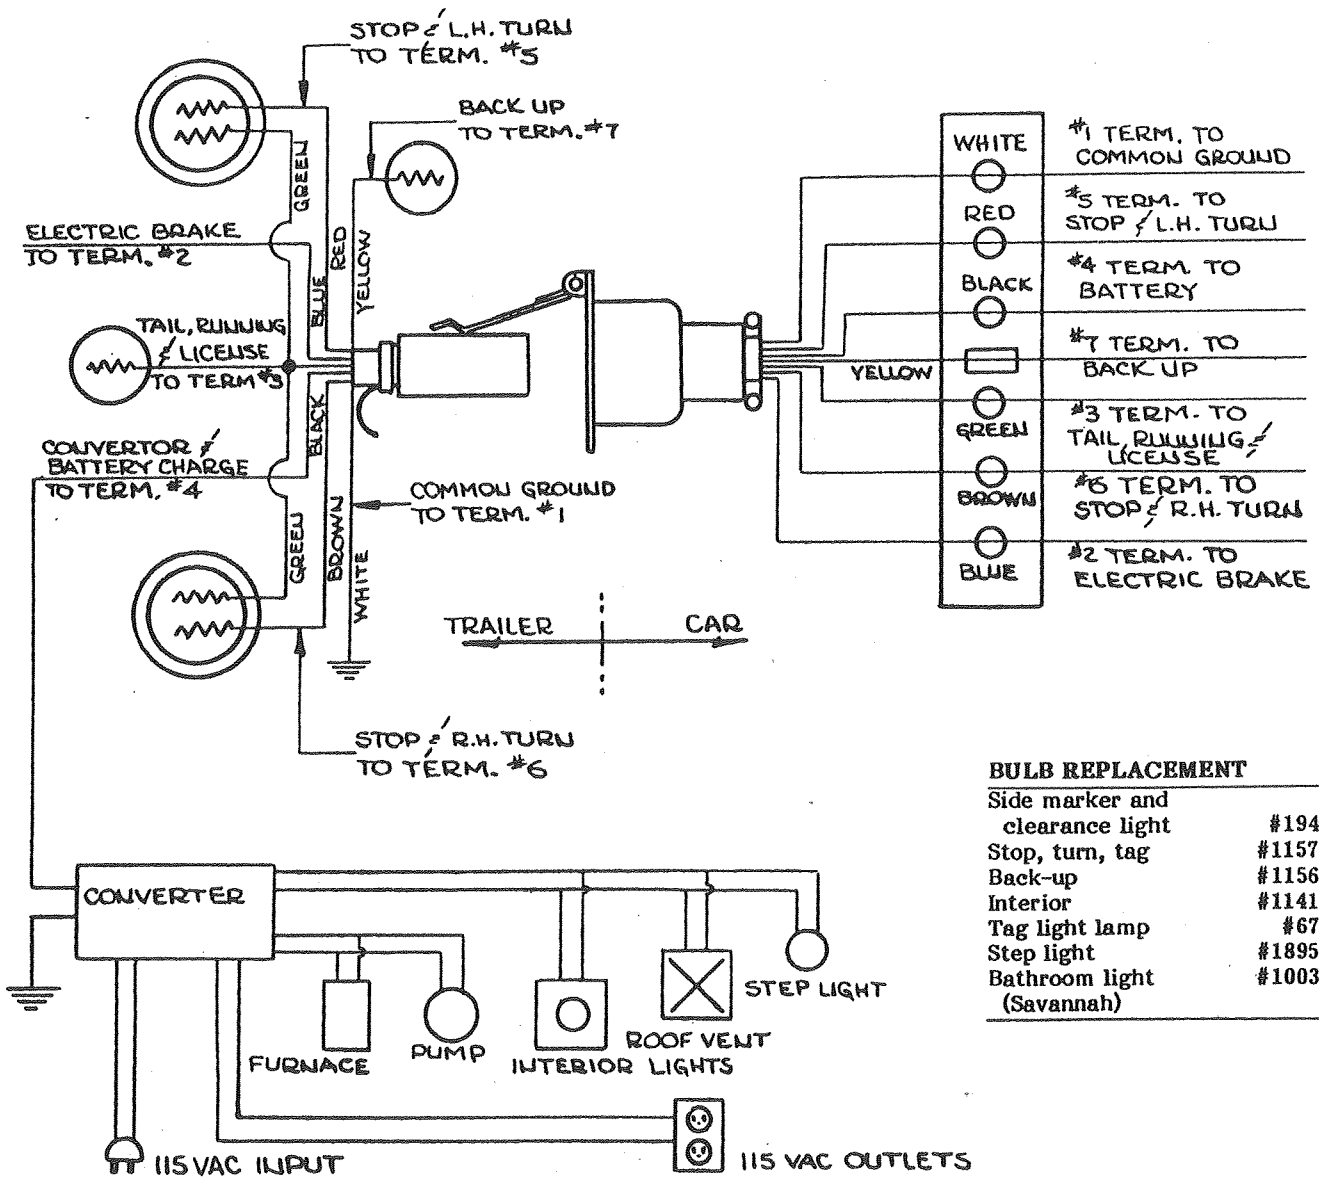

CONVERTER CABINET ASSEMBLIES

- 4745A1571 Converter
  15 Amp. B-W
- 4745-2241 Cabinet top 2198
- 4745-8651 Cabinet top 2199

SAFETY SWITCH

- 4746-0971 12 VDC, 15 Amp
  Push-button switch
  (normally open)
  Press-fit mounting in
  folding wall assemblies.

WIRING - 115 VAC

1. Note: 14 AWG "Romex" wire can be purchased locally.
2. 4710B3551 Receptacle and box

Refer to page 22 for wall panel material, corner divider, and toe molding.

- 4744-3101 Power cord, 25' - 30 amp

- 406-00-250-04 Solid wetling 7/32" diameter

WATER PUMP, TOP LIGHT, AND STEP LIGHT WIRING

- 4733A4981 Rocker switch (located in sink cabinet front and in stove cabinet to the right of the access door)
- 4734-3141 In-line fuse holder

Refer to pages 16 and 17 for water pump and plumbing.