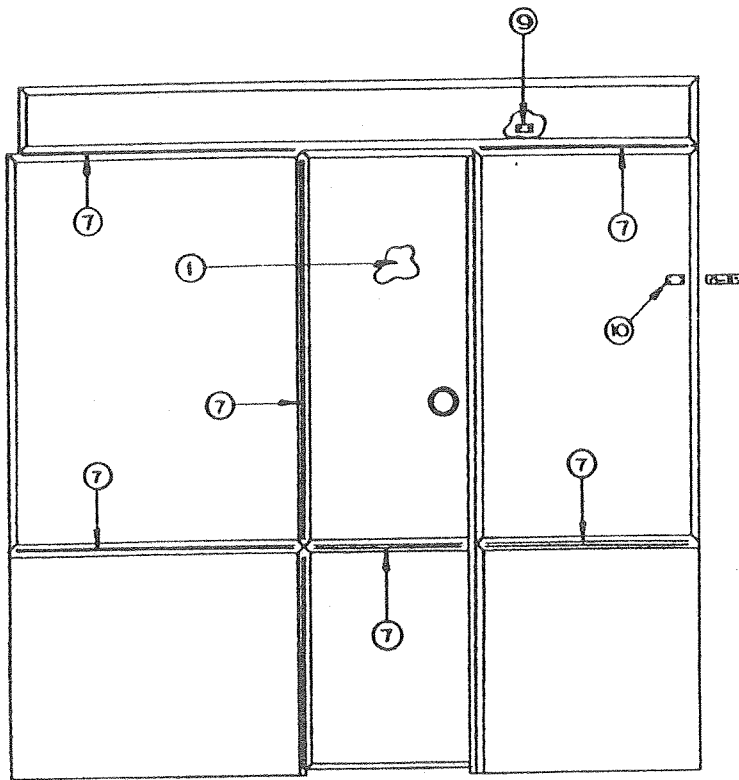

BATHROOM WALL ASSEMBLY - 2198, 2199

CODE	PART NO.	DESCRIPTION
1	4745A3381	Door mirror (2198)
2	4746-125	Latch arm
3	4733-339	Nylon bushing
	*1103E1012	Screw
	*1202B026	Washer
4	4746-087	Cushioned bumper
5	4741-4971	Bumper, M6
	*1114B0816	Screw
6	4710B3551	Receptacle
7	4745-3641	Hinge (42 1/2" length) cut to fit application
8	4746-0771	Toilet paper holder
	*1103E1010	Screw
9	4746-070	Support bracket
	*110E31010	Screw
	1202B026	Washer
10	4746-1561	Wall latch
	4746-1571	Wall latch key