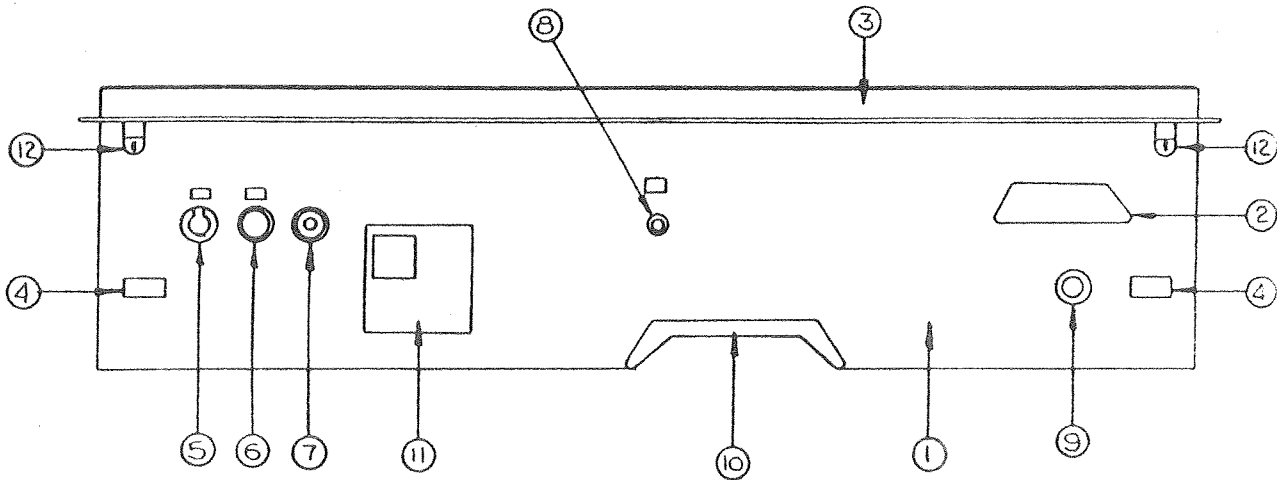

LEFT PANEL ASSEMBLY COMPONENTS

CODE	PART NO.	DESCRIPTION
1	4745A0551	Left panel, Savannah
	4745A8351	Left panel, Tara
	*435-01-005-99	Trim tape (14' required)
2	4745-190	Coleman logo
3	4745-043	Body rail
	*4745-1861	Rivet, M25
	*1204-0401	Grommet, M4
4	4714E0841	Amber lens and base
	4714E0851	Red lens and base
	4733G1311	Socket and harness
	4714-3701	Bulb, M4
	*1103E1010	Screw
	*4734-238	Wire connector
5	4745-1871	Cable hatch
	*4745-994	Notice plate
	*4741-350	Screw x4
6	4745-1891	Fill spout
	*4735C098	Water decal
	*4741-350	Screw x5

CODE	PART NO.	DESCRIPTION
7	4745-1881	City fill
	*4741-350	Screw x3
8	4734B0681	Drain spout M2
	4714A0021	Cap and strap
	*4744-266	Drain decal
	*4741-350	Screw x2
9	4741A930	Tube drain
	*4714A2861	Cap and strap package
	*4741A821	Screw
10	4745-1551	Wheel well trim
	*4745A396	Screw x9
11	4714D3391	Water heater door

Note: 406-00-000-50 3/8" I.D. transparent hose
406-00-250-03 1 3/8" I.D. flexible non-toxic hose
406-00-500-01 3/8" I.D. high-pressure hose
4714-277 3/4" hose (gray - sink drain)

DINETTE TABLE ASSEMBLY

	Savannah	Tara
Dinette table top	4745A0821	4745-8591
4745-5271	Dinette table leg assembly (includes hardware to install legs, M2)	
4720B5951	Table strap assembly, 8" length	
4720A1501	Lock brace package	
4737-848	Screw, brace-to-top	
4720C392	Table leg cap