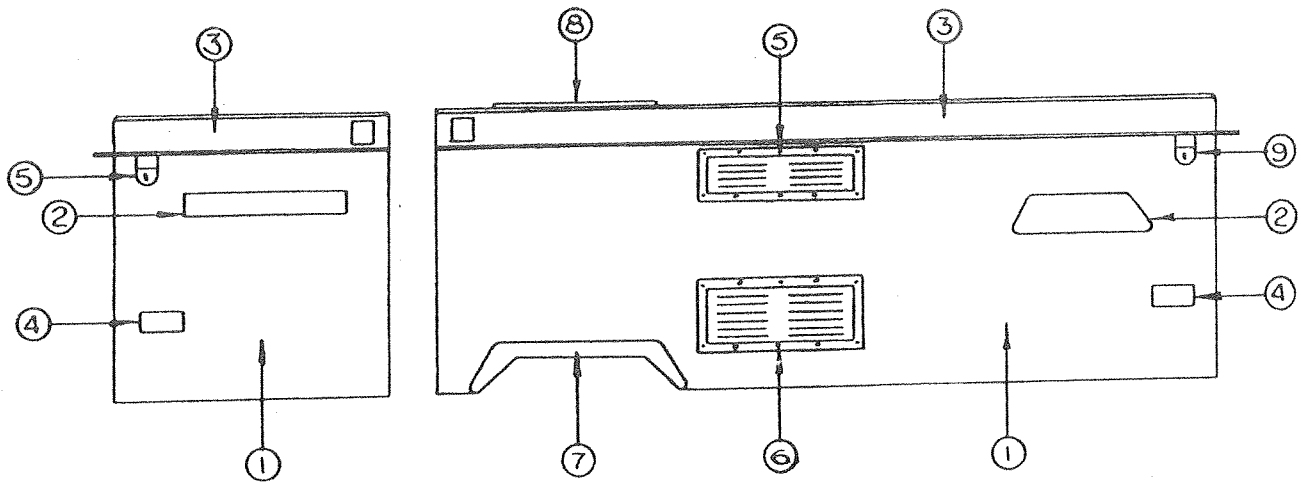

RIGHT REAR PANEL ASSEMBLY COMPONENTS

CODE	PART NO.	DESCRIPTION
1	4745A0561	Right rear panel
	*435-01-005-99	Trim tape (3' required)
2	4745-198	Savannah logo
	4745-199	Tara logo
3	4745-044	Body rail
	*4745-1861	Rivet, M25
4	4714E0851	Red lens and base
	4733G1311	Socket and harness
	4714-3701	Bulb, M4
	*1103E1010	Screw
	*4734-2381	Wire connector, M10
5	4745-1451	Top latch w/o lock
	*4741-821	Screw
	*435-00-001-15	Adhesive-backed velcro hook (sold per foot)

RIGHT FRONT PANEL ASSEMBLY COMPONENTS

CODE	PART NO.	DESCRIPTION
1	4745A0571	Right front panel
	*435-01-005-99	Trim tape (9' required)
2	4745-190	Coleman logo
3	4745-045	Body rail
	*4745-1861	Rivet, M25
	*435-00-001-15	Adhesive-backed velcro hook (sold per foot)
4	4714E0841	Amber lens and base
	4733G1311	Socket and harness
	4714-3701	Bulb M4
	*1103E1010	Screw
	*4734-238	Wire connector
5	4745A1741	Refrigerator vent, upper
6	4745A1751	Refrigerator vent, lower
	*4745A396	Screw
7	4745-1551	Wheel well trim
	*4745A396	Screw
8	4737A221	Curtain track
	*4741-9861	Rivet, M25
9	4745-1441	Top latch w/lock
	*4741-821	Screw

MITER COVERS

CODE	PART NO.	DESCRIPTION
1	4745-1431	Inner miter cover, M4
2	4745-1421	Outer miter cover, M4
	*4733B0601	Rivet, M25
3	4741-910	Screw
	4739-291	Screw washer
	4745-166	Screw cap

DRAPES AND CURTAINS

	Savannah	Tara
Drape package	4745-6601	4745-6621
Shear curtain package	4745-6611	4745-6631
Drape tie package	4716-6601	4716-6621
Curtain glide package, M20		4745-4561
End cap package, M8		4745-4571

MATTRESS ASSEMBLIES

	Savannah	Tara
Front mattress assembly	4745-6581	4745-6591
Front mattress cover	4716-6581	4716-6591
Rear mattress assembly	4745-6581	4745-6581
Rear mattress cover	4716-6581	4716-6581

Reference Dimensions

75 x 51 x 4"	75 x 74 x 4"
75 x 51 x 4"	75 x 51 x 4"