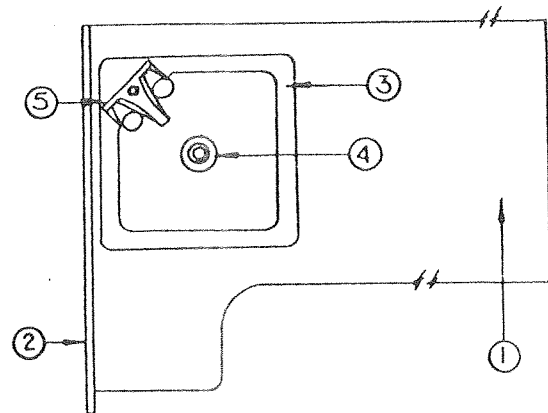

SINK CABINET ASSEMBLY - TARA

4745A586 Sink cabinet assembly complete

CODE	PART NO.	DESCRIPTION
1	4745A9171	Sink cabinet top
2	4745-9181	Sink cabinet side left
3	4745-2801	Sink
4	4730D3151	Basket and strainer
	*4714B0661	Crumb cup
	4734-329	Gasket
	4734A0671	Drain trap, M2
5	4745A2741	Faucet asy Faucet connector:
	*4744-150	Seal
	*4744-233	Nut
	*4744-234	Barb

CODE	PART NO.	DESCRIPTION
6	4745-579	Drawer assembly
7	4745-580	Drawer assembly
	*4745-2901	Drawer slide set
8	4745-5121	Door assembly
9	4745-5771	Door assembly
10	4745-5831	Door assembly
	*4738-308	Screw

Note: 435-00-000-29 1/8 x 1/2 Gray putty tape
406-00-250-04 7/32 Solid welting, brown

See page 17 for water system details.

See page 13 for sink and drain system.

STOVE CABINET ASSEMBLY - TARA

4745A585 Stove cabinet assembly complete

CODE	PART NO.	DESCRIPTION
1	4745A8571	Stove cabinet top
2	4745-578	Drawer asy
3	4745-573	Drawer asy
	*4745-2901	Drawer slide set
4	4745-5761	Door panel asy
	*4738-308	Screw
5	4710B3551	Receptacle
	*1201-870	Clamp
	*4739-460	Screw
6	4745-5501	Door panel asy Used in cabinets less oven unit.

Note: 406-00-250-04 - 7/32" solid welting, brown.

See page 12 for stove details.

See page 23 for top and step light switch.