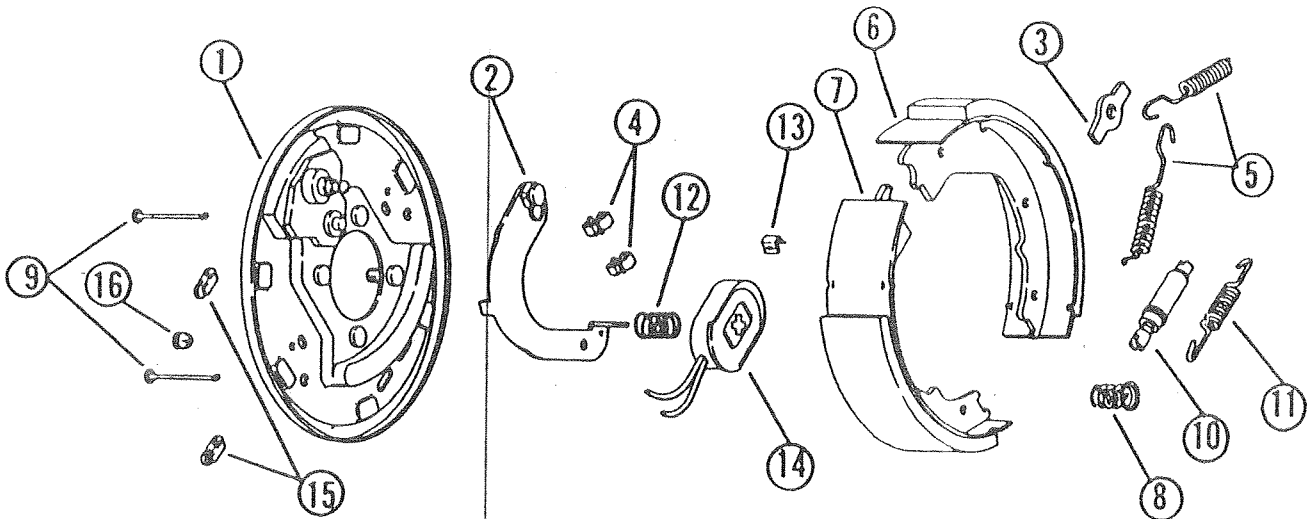

AXLE

4745-170 Axle assembly complete
2,500 lb. capacity with 10" electric brakes

Reference: 10" hub assembly 545UH w/caps
Dexter #8-247-5

1200B5501 Lug bolt M4
1/2 - 20 on 4 1/2" B.C. (x5)

Axle Mounting Hardware Package

4716-0171 Axle mounting hardware package consisting of:
4 - Bolts, 5/8 - 18 NF x 1 1/4, Grade 5
4 - Nuts, 5/8 - 18 NF
4 - Lock washers, split 5/8

10 x 2 1/4 ELECTRIC BRAKE PARTS

ELECTRIC BRAKE COMPONENTS - 10 X 2 1/4"

Item	Coleman Part Number	Dexter Part Number	Qty./ Brake	Description
	4716-0201	23-26		L.H. complete brake asy
	4716-0211	23-27		R.H. complete brake asy
1		36-19-10	1	Backing plate asy
2	4716-0221	47-19	1	L.H. actuating lever arm and
		47-20	1	R.H. actuating lever arm
3		5-67	1	Washer
4		27-18	2	Wire clip
5	4716-0231	46-9	2	Retractor spring, M2
6	4716-0241	71-47	1	Shoe and lining kit
7				(includes 1 primary, 1 secondary, springs and pins)
8	4716-0251	46-77	2	Shoe holddown spring, M2
9	4716-0261	49-2	2	Holddown pin
10	4716-0271	43-4	1	Adjusting screw
11	4716-0281	46-18	1	Adjusting screw spring
12	4716A0291	46-80	1	Magnet spring
13	4716-0301	27-9	1	Magnet retainer clip
14	4716A0311	71-104	1	Magnet kit (includes 1 magnet, clip, and spring)
15	4716-0321	46-7	2	Plug, M2
16		46-16	1	Wire grommet