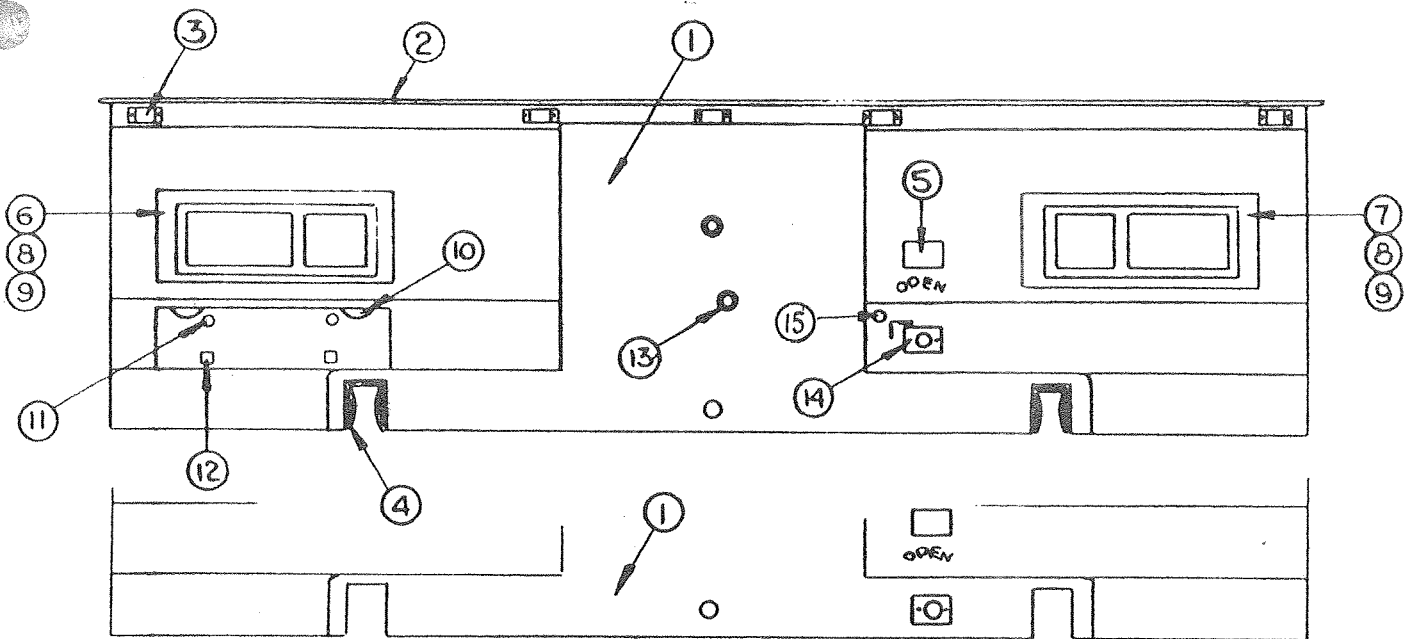

REAR PANEL ASSEMBLY COMPONENTS

CODE	PART NO.	DESCRIPTION
1	4745A0611	Rear panel (upper crank)
	*4746A056	Trim, diecut (2 required)
	*435-00-005-99	Trim tape (3' required)
	*4741B1571	Clip, M4
	*1103E1008	Screw, #10 x 1/2
2	4746-079	Body rail
	*4744-271	Bracket
	*4733A0601	Rivet, M25
3	4745-3111	Red clearance light asy
	*4716-3111	Red lens
	*4745-1861	Rivet, M25
	*4734-2381	Wire connector, M10
4	4737A445	Gasket
5	4737B363	Caution decal
	4739A117	Switching decal
	4730F318	Open decal

CODE	PART NO.	DESCRIPTION
6	4734C3911	Taillight asy R/S
7	4734C3921	Taillight asy C/S
8	4739-4321	Red lens
9	4739-4331	Clear lens
	*1203-8831	Rivet, M25
	*1202B269	Washer
	*4739-434	Screw
10	4739B4311	Taglight
11	4732-1181	Plastic grommet, M4
	*1121C1610	Screw
12	4737-0721	Rubber bumper, M6
13	4734-3641	Hole plug, M4
14	4745-301	Bushing plate
	4741-350	Hex-head screw
	4741A4371	Grommet, M4
15	4724-260	Stop button
	*1103B1012	#10 x 3/4" Screw
	4746-117	Butterfly key
	4737-469	Cap x2

CUSHION AND BACKREST

	<u>Savannah</u>	<u>Tara</u>	<u>REFERENCE DIMENSIONS</u>	
Dinette cushion	4745-6511	4745-6541	51 1/4 x 19 1/8 x 3 5/8"	35 3/4 x 19 1/8 x 3 5/8"
Dinette backrest	4745-6501	4745-6551	51 1/4 x 18 1/2 x 3 3/8"	35 3/4 x 16 3/4 x 3 3/8"
Wardrobe cushion	4745A5711	4745A6561	37 x 19 1/8 x 3 3/8"	39 1/4 x 19 1/8 x 3 3/8"
Wardrobe backrest	4745-5701	4745-6571	37 x 18 1/2 x 3 3/8"	39 1/4 x 16 3/4 x 3 3/8"

Fabric

841-54-000-10 54" Herculon 9117 Cutlass/R
Color - 384-8

Dinette Cushion

4710-2681 Stop button, M5
1034B082 Screw

Wardrobe Cushion

4724-260 Stop button
4746-142 Spacer
1022B0814 Screw