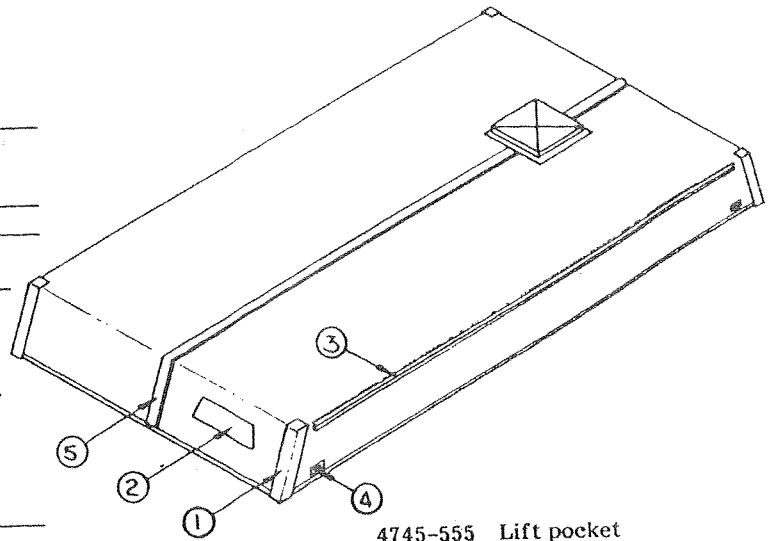

CODE	PART NO.	DESCRIPTION
1	4745-0321	Top corner LF/RR, snow white
	4745-0331	Top corner RF/LR, snow white
	*4745-396	Screw, white
2	4745-190	Coleman logo
3	4745-373	Canopy track
	*4745-396	Screw, white
4	4745-3711	Strike, M4
	*4746-076	Screw
	*1201B695	Nut
	*4737-419	Screw cap
5	4745-375	Center seam extrusion 131 3/8"
	4746A028	Center seam extrusion 29 1/4"
	*4741-350	#8 x 1/2 Hex-head screw
	*406-00-001-96	Center seam vinyl screw cover (sold per foot, 15' required)
6	4737E5911	Dome light complete
	4714D0891	Dome light lens
	*1103B1020	Screw
	*4734-238	Wire connector, M10
7	4745-623	Roof brace
	*4746-049	Spacer plate
	4746-053	1/4-20 x 1 1/2 SS Screw
	1202B603	1/4 20 Lock nut
8	4746-032	Roof brace cover
	*4746-029	Hole plug 3/4" white, solid
	*4744-311	Grommet, 1" white
	*4738-049	1/4 - 20 x 9/16" Screw
9	4746-030	Trim strip, 77"
	*4746-055	Trim strip, 4 3/4"
10	4745-376	Screen door track
	*4741-9651	Rivet, M25
	*1203-925	Accordion rivet, plastic
11	4723A5061	Safety strap
	*4730A354	Stud
12	4734B5211	Screen door cable, M6
13	4746-047	Shower curtain track
14	4739-120	Track mounting bracket
	*1103E1010	Screw
	*4724-727	Shower curtain tie strap
	*4730A354	Stud
	1202B269	Washer
4741-9651	Rivet, M25	
15	4737-3211	Rubber button, M8
16	4746-0311	Bathroom wall light complete (2198)
	*4716A3361	Wall light lens, clear
17	4745-372	Canvas support bracket
	*4745-396	Screw, white
18	4745A554	Screen door bracket
	*4745-396	Screw, white
19	4745-030	End seal extrusion
20	4745-031	Side seal extrusion
	*406-00-001-99	Top seal (sold per foot)
	*1103E1010	#10 x 5/8 SS screw
21	4746-073	Curtain track 90" (2198)
	4746-074	Curtain track 92" (2198)
	4746-017	Curtain track 120" (2199)
	4746-018	Curtain track 75" (2199)
	*4745-396	Screw, white
22	4746-057	3 amp fuse and holder

4745-555 Lift pocket

4745-3511 Lift cover (RSF/CSR)
4745-3501 Lift cover (RSR/CSF)