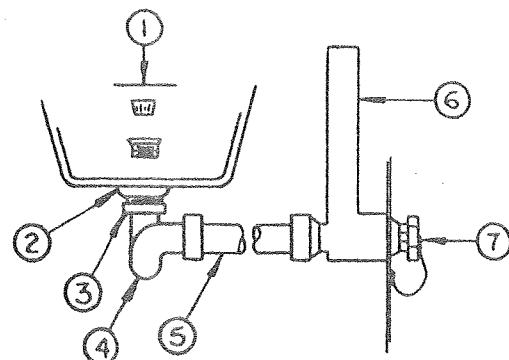

Refer to page 19 for shower cabinet.