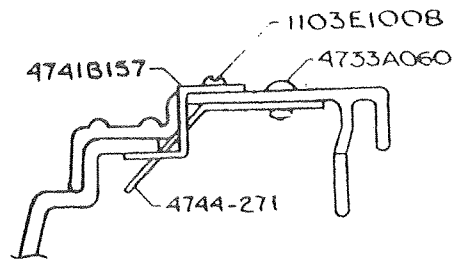

CANVAS ASSEMBLIES

	Savannah	Tara
Front bed	4745-6821	4745-6811
Rear bed	4745-6821	4745-6821
Large window	4745-6771	4745-6801
Small window	4745-6781	4745-6831
Door seal	4745-6791	4745-6791
1225G363	Zipper S/H 44" (with pull)	
1225G364	Zipper P/H 44"	
665-05-000-29	No. 5 Chain zipper (sold per yard)	
1225-4191	No. 5 Zipper pull	
435-00-002-02	2" Velcro loop - gray	
435-00-002-08	2" Velcro hook - white (adhesive-backed)	
.714D1611	54" x 3 yds Screen package	
4714-0361	54" x 13 yds Screen package	

EVOLUTION ASSEMBLIES

	Savannah	Tara
Front bed	4716-6821	4716-6811
Rear bed	4716-6821	4716-6821
Large window	4716-6771	4716-6801
Small window	4716-6781	4716-6831
Door seal	4716-6791	4716-6791
406-00-000-24	Arrowhead seal	
4714B6021	Shock cord 14', M2	
4724-2011	Shock cord clamp, M10	
406-00-000-55	5/16" O.D. vinyl tube	
406-00-012-01	36" 12 Mil. clear vinyl	
811-42-101-16	10.10 oz. Army duck - gray	
811-80-014-23	80" Vinyl-coated polyester - gray	
4745-6741	Canvas extension RR/LF	
4745-6761	Canvas extension LR/RF