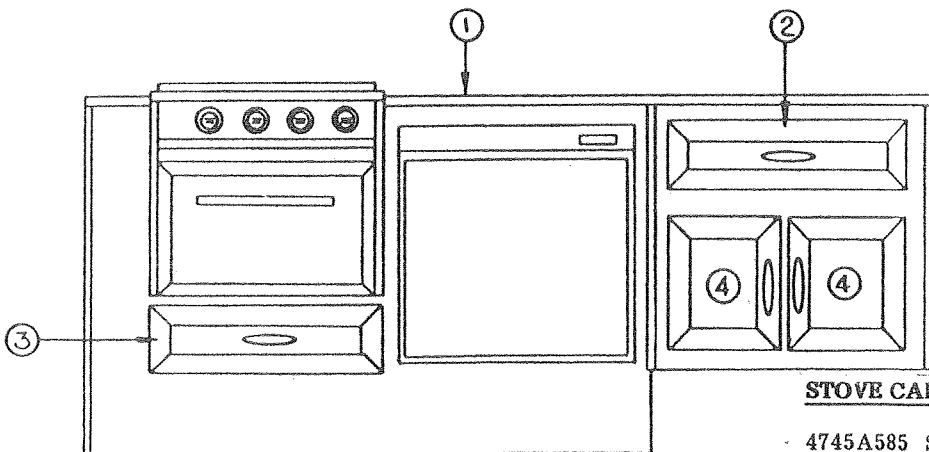

SINK CABINET ASSEMBLY - TARA

4745A586 Sink cabinet assembly complete

CODE	PART NO.	DESCRIPTION
1	4745A9171	Sink cabinet top
2	4745-9181	Sink cabinet side left
3	4745-2801	Sink
4	4730D3151	Basket and strainer
	*4714B0661	Crumb cup
	4734-329	Gasket
	4734A0671	Drain trap, M2
5	4745A2741	Faucet asy Faucet connector:
	*4744-150	Seal
	*4744-233	Nut
	*4744-234	Barb

CODE	PART NO.	DESCRIPTION
6	4745-579	Drawer assembly
7	4745-580	Drawer assembly
	*4745-2901	Drawer slide set
8	4745-5121	Door assembly
9	4745-5771	Door assembly
10	4745-5831	Door assembly
	*4738-308	Screw

Note: 435-00-000-29 1/8 x 1/2 Gray putty tape
406-00-250-04 7/32 Solid welting, brown

See page 17 for water system details.

See page 13 for sink and drain system.