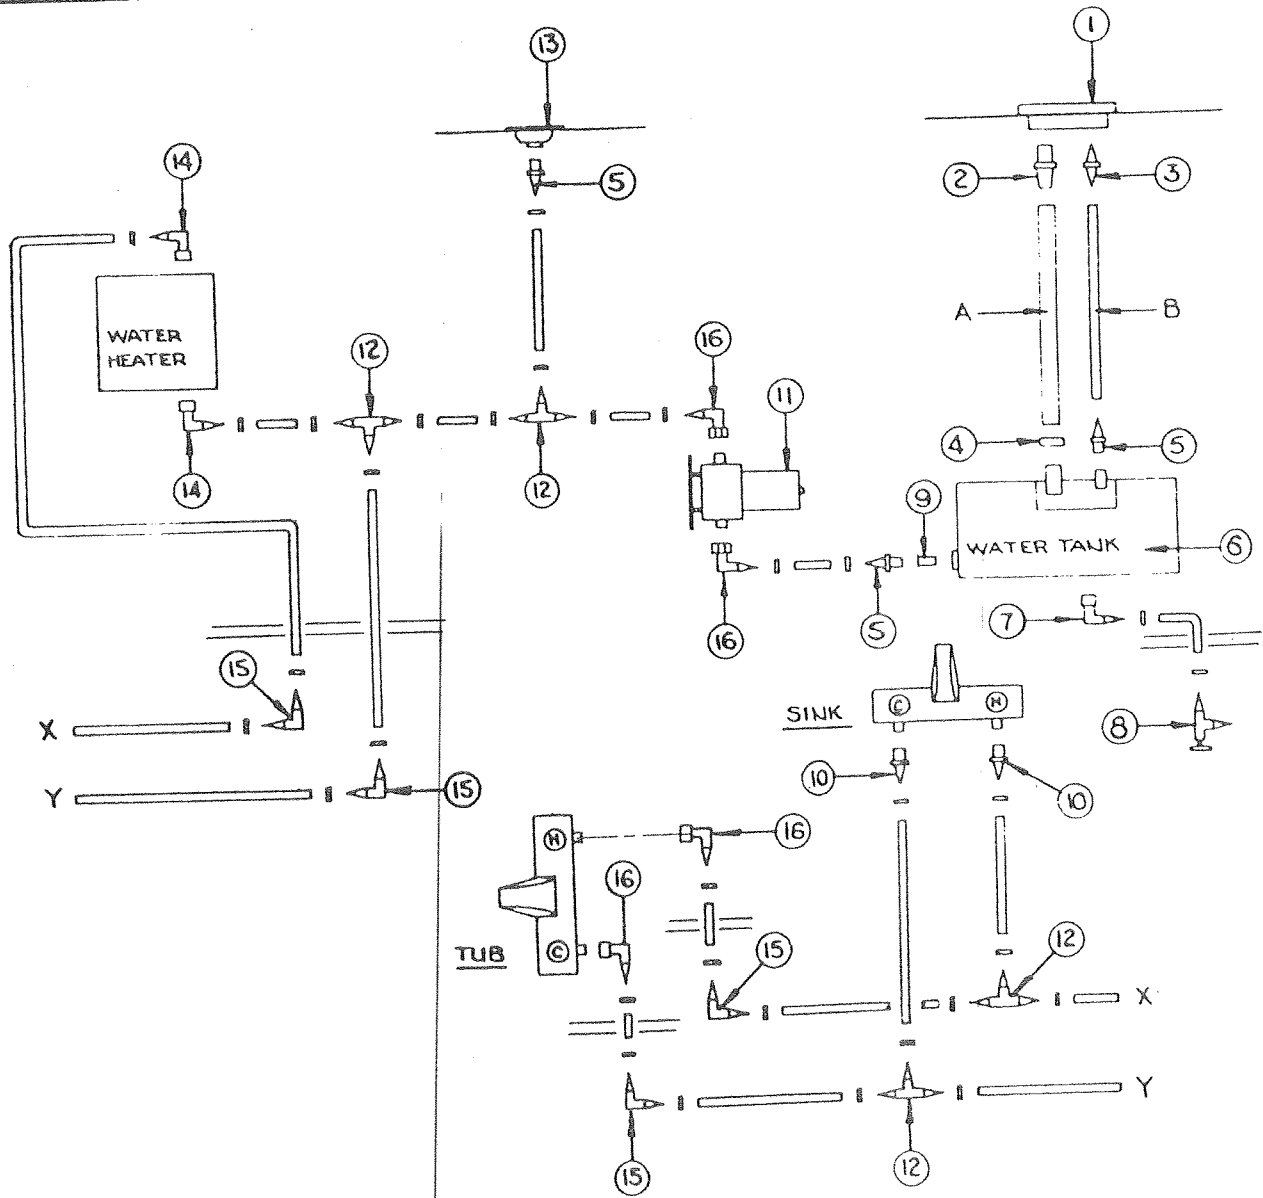

WATER SYSTEM - 2198

CODE	PART NO.	DESCRIPTION
1	4745-1881	Fill spout
	*4741-350	Screw
2	4744-128	Barbed nipple, 1 3/8 barb - 1 1/4 MPT
3	4744-129	Barbed connector, 3/8 - 3/8
4	4715-4501	1 1/4" Hose clamp
5	4732A4561	Barbed nipple, 3/8 barb - 3/8 MPT
6	4745-0751	Water tank
7	4746-075	Elbow, 3/8 barb - 3/8 MPT
8	4741A236	Line drain
9	4737-4641	Tank filter
10	4744-150	Seal
	4744-233	Nut, 1/2 FPT
	4744-234	Barb, 3/8
11	4741A5571	Pump
12	4741-238	Barbed tee, 3/8 - 3/8 - 3/8
13	4745-1891	City fill
	*4741-350	Screw

CODE	PART NO.	DESCRIPTION
14	4741-237	Barbed elbow, 3/8 - 1/2 MPT
15	4741-239	Barbed elbow, 3/8 - 3/8
16	4741-906	Swivel elbow, 3/8 barb - 1/2 MPT

Note: Unidentified hose clamps - 4741-275 crimp ring
Unidentified tubing - 406-00-500-01 3/8" ID rigid polybutylene tubing (gray)

A - 406-00-250-03 1 3/8" ID flexible non-toxic hose
B - 406-00-000-50 3/8" ID transparent hose

*All tubing sold per foot.

Refer to page 13 for sink and drain system.

Line drains in tub line same as #8 above.