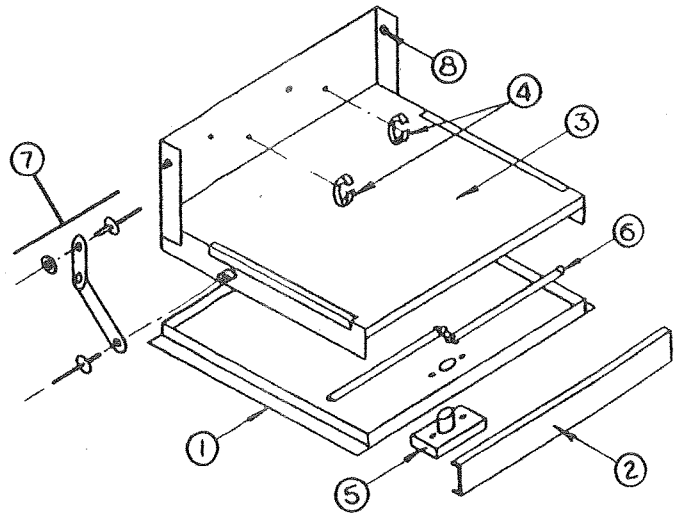

Bed Ass'ys Canvas Support Access Door Ass'ys

1987 PARTS LIST

ACCESS DOOR ASSEMBLY

4745A5161 Access door assembly, models 2198 and 2199

CODE	PART NO.	DESCRIPTION
1	4745A0521	Access door skin
	4734-1861	Rivet, M25
	*435-01-005-99	Trim tape (3' required)
2	4731G233	Access door cap
	*4745-1861	Rivet, M25
3	4745-0831	Step door covering
4	4734-2431	Snap clip right, M4
	4720A0771	Snap clip left, M4
5	*4733-411	Tek screw
	4730B3111	Lock handle
	*1032B1014	Screw, #10 x 7/8"
	*1201B695	Keps nut, #10
	*4730F318	Open decal
	*4730A3211	Access door key, M10
6	4730A5201	Lock bar asy
	*4741-143	Reinforcement plate
	*1202B852	Lock washer
7	4734-5571	Swing arm asy
	*1203C8721	Rivet, M25
	*1202B046	Washer
Note: Rivet and washer included in swing arm package.		
8	1006B242	Bolt, 3/8 - 16 x 1 1/4
	1202B046	Washer
	1201B518	Nut, 3/8 - 16

Note: 406-00-250-06, 1/8 x 1/2" adhesive-backed foam tape on inside door skin flanges.

4737B283 White caulking

STEP DOOR LIGHT

4737A5901	Light assembly complete
4714A0951	Light lens
4733A4981	Light switch

BED ASSEMBLIES AND COMPONENT PARTS

*4745A520	Regular bed
*4745A590	Queen bed
4745-5171	Bed extension (regular bed)
4745-6291	Bed extension (queen bed)
4745-2151	Upper canvas bow
4745-0501	Lower canvas bow support
4733-411	Tek screw, lower to upper
4720E5631	Bed bow bracket
1014B1006	Screw, bow bracket to lower support

*Note: Bed assemblies are a special order and are shipped complete less mattresses.

BED EXTENSION HARDWARE

4730B0831	Large plastic wheel
4731A128	Flathead rivet, wheel to extension
4720B5621	Roller asy
4731A130	Rivet, small plastic wheel to roller support

BED LEG SUPPORT ASSEMBLY

4734E5881	Bed leg support assembly
4734E408	Bed leg
4734A5141	Leg bracket
4720A2361	Support rod & (2) pal nut
4720A236	Support rod
1201B707	Pal nut

MISCELLANEOUS HARDWARE

4734A5141	Bed leg support bracket
4720A2361	Support rod and pal nut (2)
4745-166	Cap
4739-291	Cap washer
1040B1614	Bolt
1202B252	Washer
4734A417	Support plate (6x6)
4720D4021	Lashing hook, M6
1202B026	Washer
1203-8741	Rivet, M25