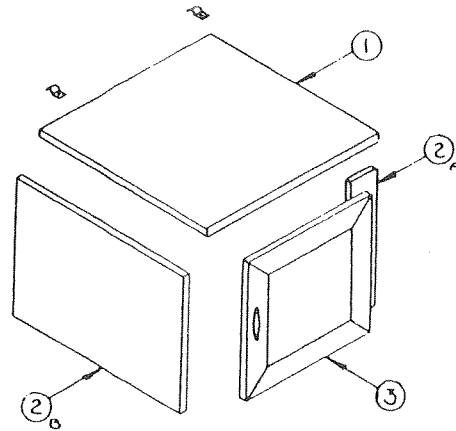

STORAGE CABINET

4741G523 - Storage cabinet assembly, 2180

CODE	PART NO.	DESCRIPTION
1	4741D0621	Cabinet top
	*1103B0806	Screw, top to cabinet
	*4720A0721	Cooler clip, M2
	*1103B0608	Screw, clip to top
2A	4741B063	Cabinet front
B	4741D064	Cabinet side (left)
C	4741D065	Cabinet side (right)
	*1103B0608	Screw, cabinet sides to top
3	4744A5731	Door asy
	*4739A050	Door pull
	*1022B0814	Screw
4	4737B419	Recessed fire ext. mount
	*4734-1861	Rivet, M25, mount to cabinet side
5	*4737A555	Fire extinguisher