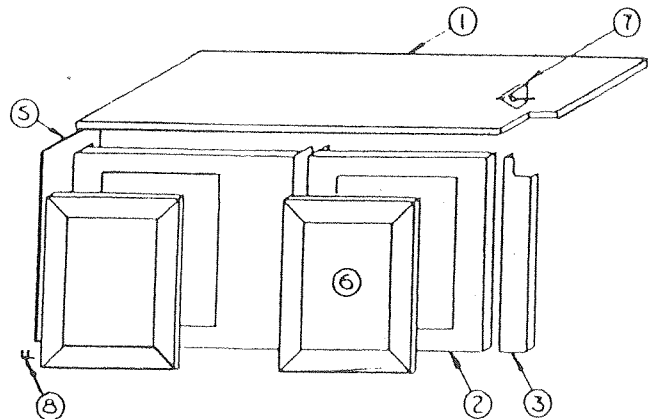

LOWER GALLEY ASSEMBLIES - PIONEER SERIES

CODE	PART NO.	DESCRIPTION
1	4739E1951	Lower galley top 2167
	4744A3621	Lower galley top 2185
	4739E0121	Lower galley top 2193
	*1103B0806	Screw, top to cabinet
2	4741B957	Cabinet front left (all except 2193)
	4744A361	Cabinet front right (2185)
	4744A279	Cabinet front center (2185)
	4744A305	Cabinet front left and right (2193)
	4744A018	Cabinet spacer 2185
	4739E011	Cabinet front center 2193
	*4733A0601	Rivet, M25
	*4734-435	Bushing
3	4741C038	Cabinet side left (all except 2193)
	*4734-435	Bushing
4	4739E5321	Door assembly (all)
	*1203-8951	Rivet, M25, door to cabinet