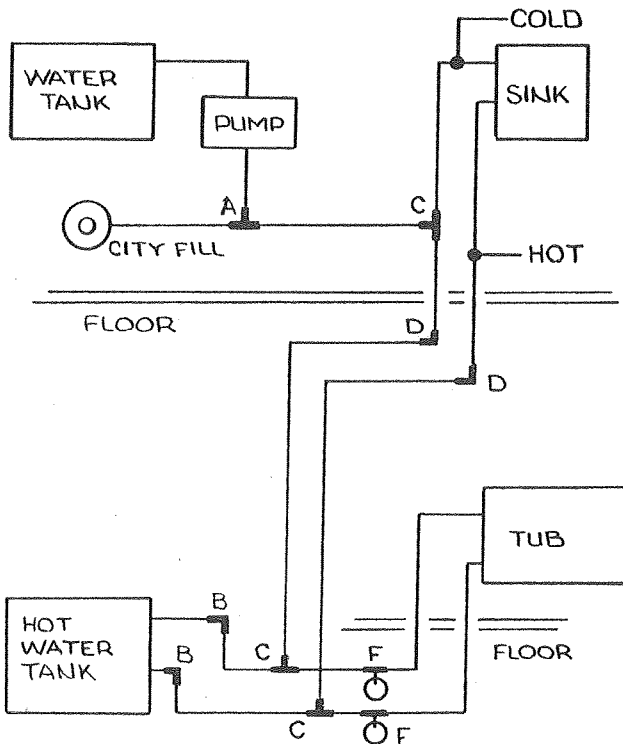

Note: Refer to page 31 for internal plumbing details.

Refer to page 7 for wheel assemblies and accessories.

Refer to page 7 for axle assemblies and spring details.

MAIN FRAME ASSEMBLY

CODE	PART NO.	DESCRIPTION
1	4730A3561	Coupler asy
	*4714-2211	Coupler repair kit (release)
	*4771-2631	Hitch pin, M5
	*4732A4791	Safety pin, M10
2	4720B6661	Tongue jack asy
	4714-281	Locking plunger kit
	4714-2821	Tongue jack handle kit, M2
3	4720A3341	Snap ring
4	4720A3331	Jack bracket
5	4720B5211	Crank handle
6	4735C6751	Wire harness, 6 pin
	4714-1991	Wire harness repair kit, M4
6A	4735-6871	Power harness, 2 pin
	*4734-238	Wire connector (blue/crimp)
7	4735C6741	Pigtail, M4
7A	4735A6721	Extension harness
8	4720C3031	Safety chain M2
9	4732C367	Adjustable pulley bracket
10	4720C157	Short pin
11	4715A5371	Pulley and bearing asy, M10
12	1204B1081	Cotter pin, M10
13	4739-6801	Lift asy LF/RR
	4733C5801	Lift asy RF/LR
Refer to page 26 for the component parts of the lift asy.		
14	4733B1541	Corner bulkhead
	*1203C8751	Rivet, M25
15	4739-246	Corner gusset
16	4720C0731	Stabilizer asy (complete)
	4714-0261	Foot and spring asy
	*4739-229	Nut (stabilizer asy to gusset)
17	4733C5951	Stabilizer handle, M4
18	4720D2371	Guide channel
	*4731-387	Hexhead bolt
	*1201B603	Nut