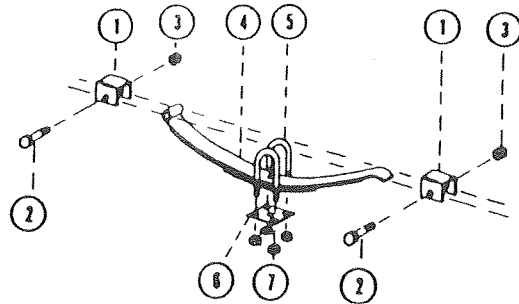

Note: "U" bolt nut should be tightened to 180-210 in. lbs.
"U" bolts should be tightened evenly across the plate.

WHEEL ASSEMBLIES AND ACCESSORIES

Pioneer Series	Tire & Rim	Tire Cover	Hubcap
2167 Columbia	4715A379	472CB5341	4737-9611
2185 Newport	4730A387	4728K5101	4714A4441
2193 Chesapeake	20.5x8x10		(pkg of 1)
Americana Series			
2180 Sun Valley	4730A387	4728K5101	4714A4441
2182 Laramie	20.5x8x10		(pkg of 1)
2190 Shenandoah			
2110 Sequoia			
2195 Williamsburg			

VALVE EXTENSION

4741-326 2" Valve stem extension

Pioneer Series Spare Tire Mount

4741-6561 - Kansas Beige