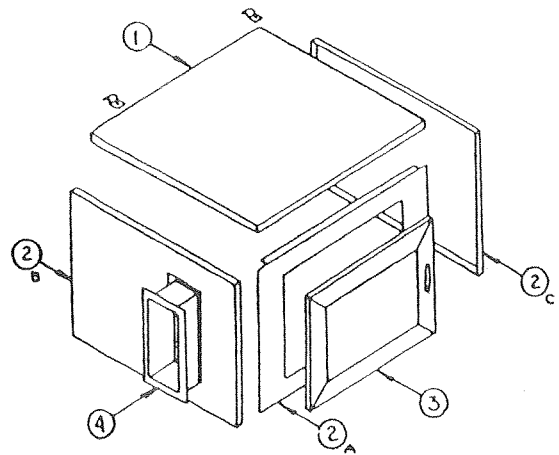

STORAGE CABINET

4744A588 - Storage cabinet assembly, 2185

CODE	PART NO.	DESCRIPTION
1	4741D0621	Cabinet top
	*4737-847	Screw, top to cabinet
2A	4741B063	Cabinet front
B	4741D064	Cabinet side (left)
C	4741D065	Cabinet side (right)
	*4737-847	Screw, cabinet sides to top
3	4739E5321	Door asy
	*4739A050	Door pull
	*1022B0814	Screw
4	4737B419	Recessed fire ext. mount
	*4734-1861	Rivet, M25, mount to cabinet side
5	*4737A555	Fire extinguisher