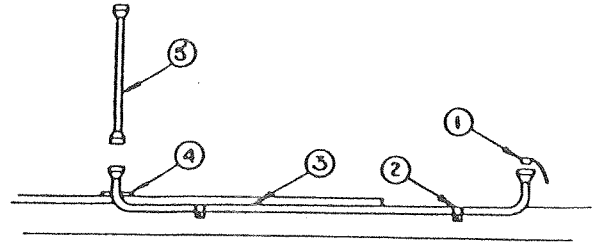

Camping Trailers

1987 PARTS LIST

Gas Systems

GAS SYSTEM - 2110 (inside stove)

CODE	PART NO.	DESCRIPTION
1	4733A388	Plastic cap w/chain
2	1201-870	3/8" Tube clamp, rubber coated
	*4739-425	3/8" Tube clamp, uncoated
	*4733-411	Tek screw
3	4714-0711	3/8" O.D. copper gas line, 100" length (includes 1 bushing and 2 flared plugs)
4	4733A412	Bushing
5	4730A3431	Flexible gas hose 1/4-32" long

HOSE AND REGULATOR ASSEMBLY - 2110

CODE	PART NO.	DESCRIPTION
1	4720H592	Gas bottle
2	4733F6281	Gas bottle mounting package
3	4737-930	POL adapter
4	4739-699	Street tee
5	4738A486	Regulator
	*4734B3781	Regulator cover
6	4737-8871	Flexible gas hose 3/8"-32" long
7	4739-697	Cylinder adapter
8	5445A5561	Regulator (replacement comes with 15" gas hose) Note: 15" gas hose not available separately.
9	5410-7931	10' flexible gas hose