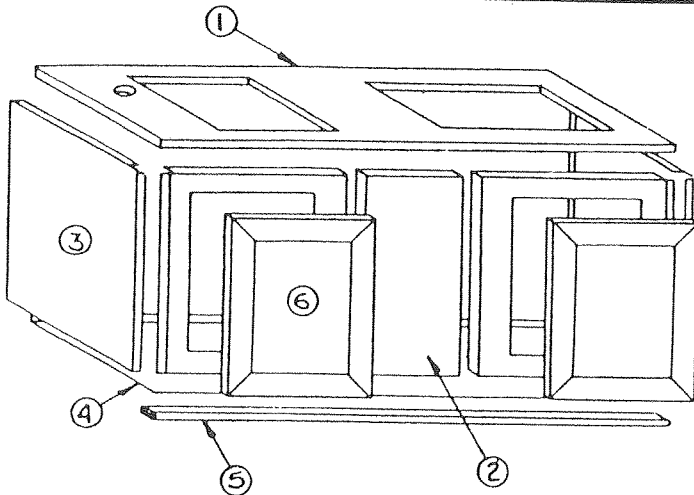

UPPER GALLEY ASSEMBLIES - PIONEER SERIES

CODE	PART NO.	DESCRIPTION
1	4737G1131	Upper galley top 2167
	4744A3591	Upper galley top 2185
	4744C0941	Upper galley top 2193
	*4737-847	Screw, top to cabinet
2	4741C056	Cabinet front, left and right (all)
	4741C050	Cabinet front center, 2185
	4744B097	Cabinet spacer, 2193
	*1203-8641	Rivet, M50
3	4741B0511	Cabinet side, left and right (all)
4	4737D254	Upper galley bottom 2167, 2168, 2169
	4741C059	Upper galley bottom 2185
	4744-095	Upper galley bottom 2193
	*1203-8641	Rivet, M50
	*406-00-001-53	Edge molding (sold per foot)
5	4737A106	Galley hinge 2167, 2168, 2169
	4733B215	Galley hinge 2185
	4744-096	Galley hinge 2193
	*1203-8641	Rivet, M50
6	4737H5171	Door asy (all)
	*1203-8951	Rivet, M25, door to cabinet
7	4734C0841	Towel rack, 22 1/4" (all)
	*1016B1018	Bolt
	*1201B695	Nut

UPPER GALLEY ASSEMBLIES - AMERICANA SERIES

CODE	PART NO.	DESCRIPTION
1	4744C1111	Upper galley top 2180
	4744C1941	Upper galley top 2110
	4741F1591	Upper galley top 2195
	4744A3711	Upper galley top 2182, 2190
	*4737-847	Screw, top to cabinet
2	4744B0718	Cabinet front, left 2180, 2190, 2195
	4744B189	Cabinet front, left 2110
3	4744B0708	Cabinet side, left and right (all)
4	4744-072	Upper galley bottom 2180, 2190, 2195
	4744-196	Upper galley bottom 2110
	*1203-8641	Rivet, M50
	*406-00-001-53	Edge molding (sold per foot)
	*406-47-000-89	Bumper seal (sold per foot)
5	4744A5721	Door assembly (all)
	*1203-8951	Rivet, M25, door to cabinet
6	4744A574	Drawer assembly (all)
7	*4744-509	Upper galley angle assembly to attach galley to lift bar
8	*1203-925	Accordion rivet (drawer slide)
	*4739-419	Vinyl cap (screw protector)

Refer to page 22 for cooktop, stove box, and cover components.

Refer to page 8 for cabinet door assembly components.