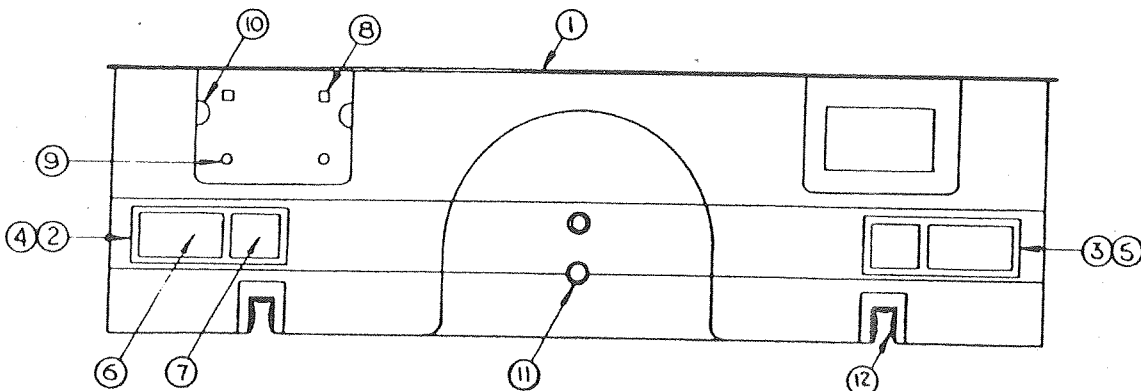

REAR PANEL ASSEMBLY COMPONENTS

(Refer to chart for panels, trim tape, and decals.)

CODE	PART NO.	DESCRIPTION
1	4737A881	Body rail PIONEER SERIES
	4720G179	Body rail AMERICANA SERIES
	*1203-8741	Rivet, M25, rail to panel PIONEER
	*1103E1008	Screw, rail to panel AMERICANA
2	*4741B157	Clip
	4734-3911	Taillight asy R/S PIONEER
	4714-0881	Taillight lens only, M2
3	4734-3921	Taillight asy C/S PIONEER
	4714-0871	Taillight lens only, M2
	*1203-8651	Rivet, M50
	*4734-389	Bushing
4	4734C3911	Taillight asy R/S AMERICANA
	4734C3921	Taillight asy C/S AMERICANA
6	4739-4321	Taillight lens only red
	4739-4331	Taillight lens only clear
8	*1203-8831	Rivet, M25
	*1202B269	Washer
	*4739-434	Screw
	4732-1181	Plastic grommet, M4
9	*1121C161	Screw
	4737-072	Rubber bumper
10	4739B4311	Tag light
11	4734-364	Hole plug
12	4737A445	Gasket
13	*4734-238	Wire connector