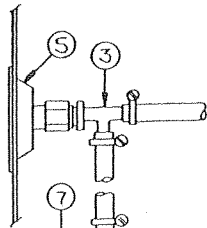

Model 2110

1218-352