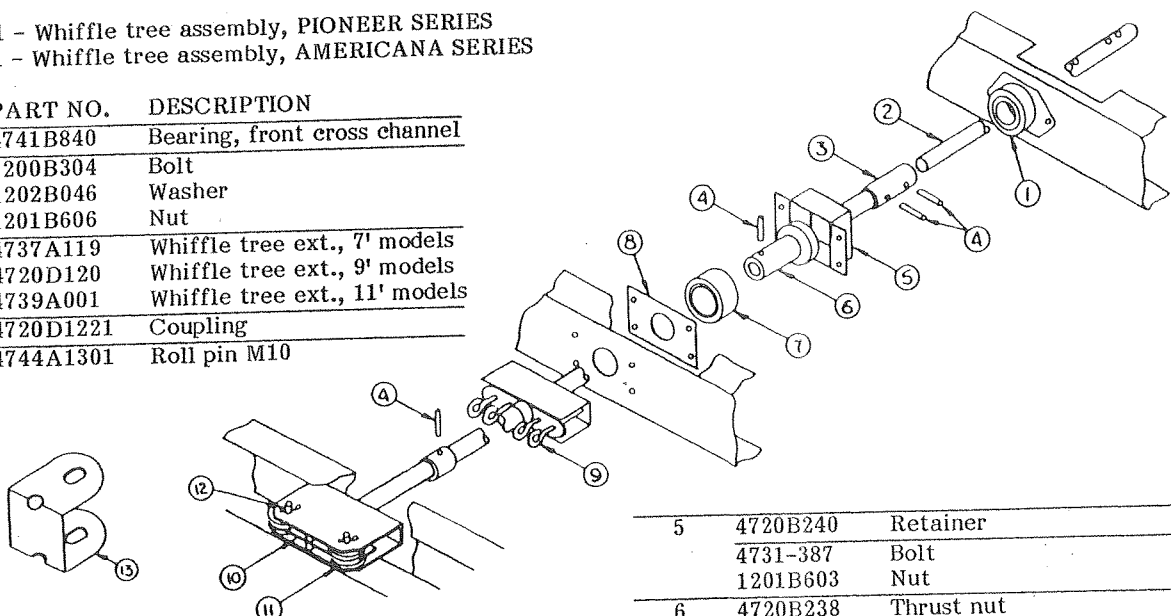

10	4715C5661	Puller spacer
11	4715A5371	Pulley and bearing, M10
12	4720H1561	Long pin, M5
	1204B1231	Cotter pin, M10
13	4744A174	Cable retainer

5	4720B240	Retainer
	4731-387	Bolt
	1201B603	Nut
6	4720B238	Thrust nut
7	4720A2421	Thrust bearing
8	4720B241	Retainer plate
9	4744-4451	Screw eye M4 (5/16")
	1201B607	5/16 - 18 Lock nut (included in whiffle tree asy)