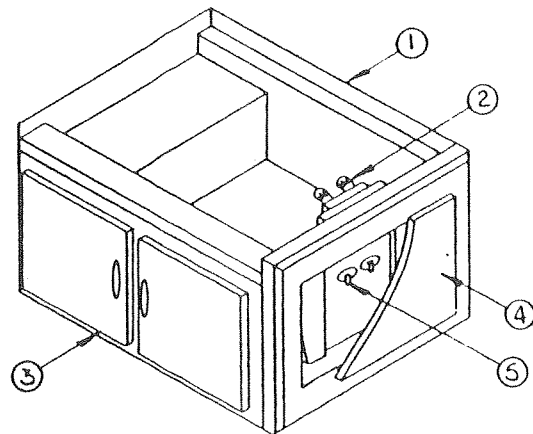

Plumbing System Cabinet Ass'ys

1987 PARTS LIST

SHOWER CABINET

4741G547 - Shower cabinet assembly, 2195

CODE	PART NO.	DESCRIPTION
1	4741-2221	Bathtub
	*4733-413	Tek screw
	*1103B1012	Screw
	*4739A290	Screw cap, white
	*4739-291	Screw cap washer
2	4741-2071	Faucet assembly
3	4737H5171	Door asy x2
	*1203-8951	Rivet, M25, door to cabinet front
4	4741G5461	Door assembly
	*4738-308	Screw
5	4741-235	Swivel street elbow
6	4746-1821	Basket strainer
8	4737-832	Plastic nut
9	4741A932	"P" trap
10	4741-931	Sleeve
11	4741-9301	Vent system
12	4714-2861	Cap and strap package
	4741-821	Screw