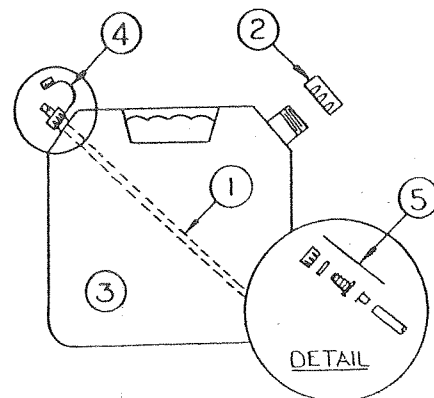

WATER SYSTEM - PIONEER SERIES

Models 2167, 2185, 2193

CODE	PART NO.	DESCRIPTION
1	4714A0671	Suction stem
2	4714-0231	Large white cap
3	4735-2131	Water bottle complete
	*4735C098	Water decal
4	4714-0221	Small cap with tie-on
5	4714-0241	Barb stem and collar