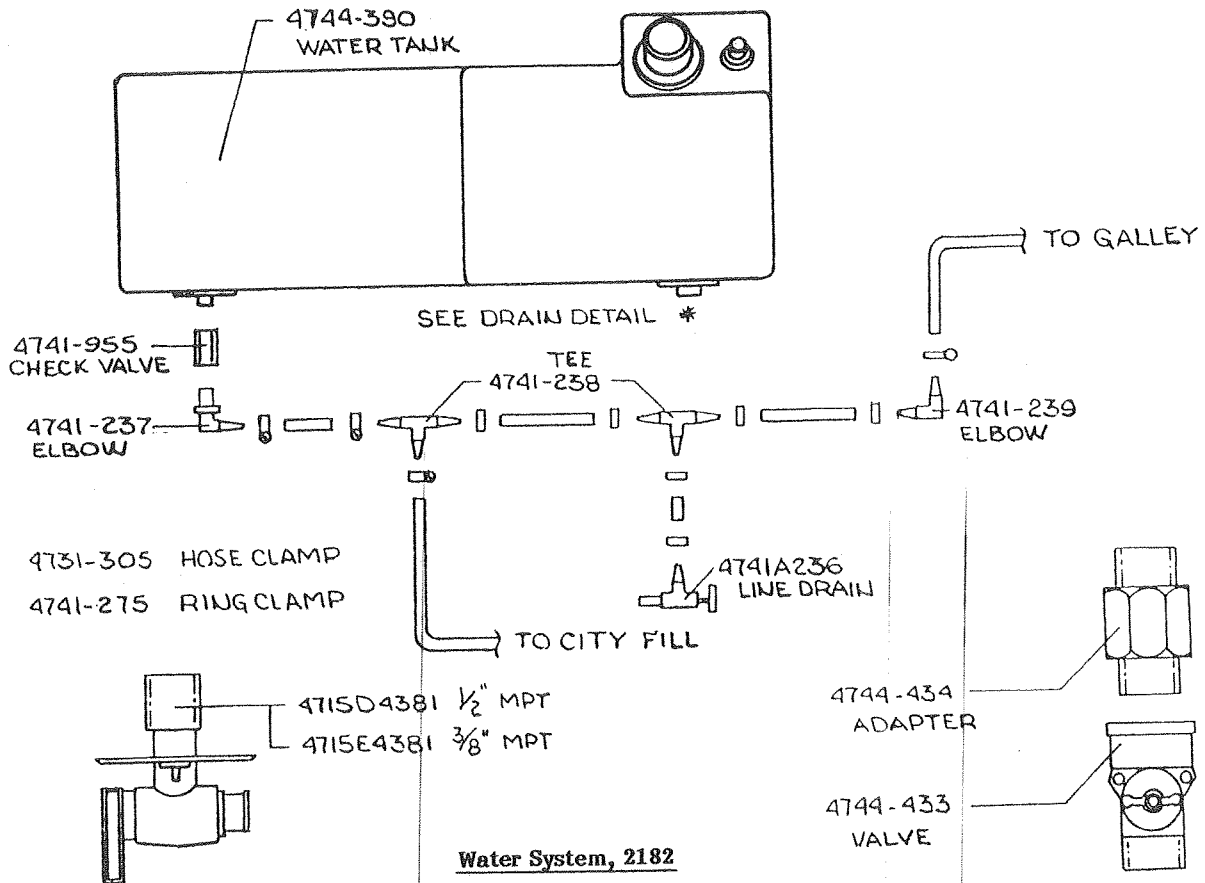

KITS

- 4714A0461 Faucet repair kit
- 4714A253 Faucet connection kit
- 4714-259 ABS repair kit (clear)

OTHER PACKAGES

- 4733C6701 Auto extension (standard on 2195)
- 4741-6561 Spare tire mount (PIONEER SERIES)
- 4741A5791 Spare tire mount (AMERICANA SERIES)

PARTS PACKAGES

- 4739C6591 All models except 2110 and 2195
- 4744B5621 2110
- 4741C5411 2195

SEALANTS, ETC.

- 8C3121 Penetrating lubricant
- 4714-217 Dry-clean pad
- 4737A283 Cashmere caulk
- 4737B283 Colonial white caulk

TOUCH-UP PAINT

	16 oz. Spray	Quart Can
1987, 1986 & 1985 Models		
Kansas beige	8-246	4714-2641
Black	8-247	
Colonial White	8A244	
1984 Models		
Harvest beige (dark)	8-245	4714-2641
Kansas beige (light)	8-246	4714-2631
Chocolate brown	8A243	4714-0091
Colonial white	8A244	
Prior Years		
Tobacco brown	8A234	4714-0111
Sandalwood beige	8A239	
Terracotta rust	8A241	4714-0081
Mt. Vernon cream	8B240	4714-0171

ABS REPAIR KIT

- 4714-259 Repair kit (clear)