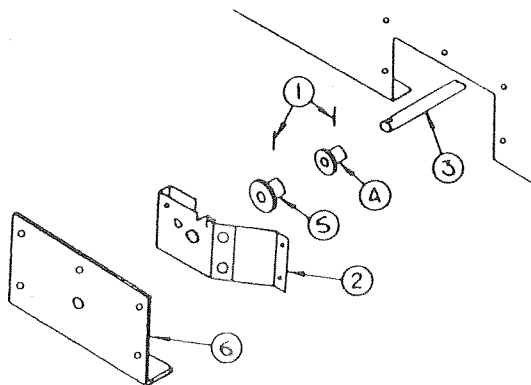

RATCHET ASSEMBLY (Americana Series)

CODE	PART NO.	DESCRIPTION
1	4744A1301	Roll pin, M10
2	4714B5881	Ratchet package
		Consists of:
	4737C675	Ratchet bracket
	4741-838	Leg brace
	4731-387	Hexhead cap screw (Leg brace
	1201B603	Nut to ratchet bracket)
	4737-468	Bronze bearing
	4737-4671	Butterfly switch (w/caps)
	4737-469	Cap for butterfly switch
3	4737A119	Whiffle tree ext., 7' models
	4720D120	Whiffle tree ext., 9' models
	4739A001	Whiffle tree ext., 11' models
4	4730B384	Sprocket (12 tooth)
5	4737-450	Ratchet gear
6	4715H123	Filler plate

Note: Refer to page 11 for hardware details.

SAFETY LATCH - Pioneer Series

CODE	PART NO.	DESCRIPTION
1	4730A1221	Safety latch
2	4720A344	Bolt
3	1202B252	Washer
4	1201B603	Nut

CRANK AND SPROCKET ASSEMBLIES

Pioneer Series

4720G5808 Crank and sprocket assembly

Americana Series

4720G5801 Crank and sprocket assembly

CODE	PART NO.	DESCRIPTION
1	4730C340	Sprocket shaft
2	4730B384	Sprocket (12 tooth) Pioneer
	4730B385	Sprocket (24 tooth) Americana
3	4720B1481	Roll pin M10
4	4730B382	Bronze bearing
5	1202-282	Washer
6	4739B2634	Chain, Pioneer series
	4730E3691	Chain, Americana
	4730A3811	Connecting link
	4714-0351	Offset connecting link