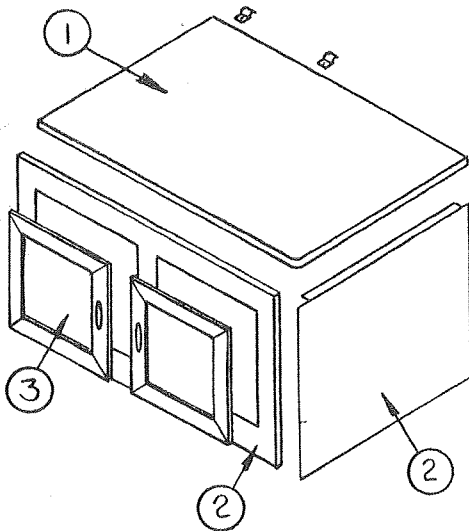

STORAGE CABINET

4744A597 - Storage cabinet assembly, 2182

CODE	PART NO.	DESCRIPTION
1	4744-3971	Cabinet top
	*4737-847	Screw, top to cabinet
	4720A0721	Cooler clip, M2
	4737-847	Screw, clip to top
2	4744A395	Cabinet front
	4744B396	Cabinet side (right)
	*4746-141	Bushing, 1"
	*1203-8951	Rivet, M25
3	4744A5731	Door panel assembly

Note: See page 8 for cabinet door hardware.

PLUMBING SYSTEM - 2195

A.	1218-150	Barbed tee x1 (electric pump)
B.	4741-237	Elbow x2 (hot water tank)
C.	4741-238	Barbed tee x3
D.	4741-239	Barbed elbow x2
E.	4741-275	Ring clamp (crimp-type)
F.	4741A236	Drain tee x2

4714-038	3/8" I.D. flexible tubing (cold)
4714-338	3/8" I.D. flexible tubing (hot)
406-00-500-01	3/8" I.D. rigid tubing

Note: Tubing sold per foot.

1201-873	1/2" Tube clamp, rubber-coated
4731-305	5/8" Hose clamp

Note: Refer to page 31 for internal plumbing details.