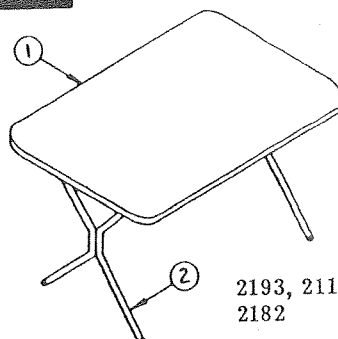

2193, 2110
2182

2167, 2180, 2185
2190, 2195