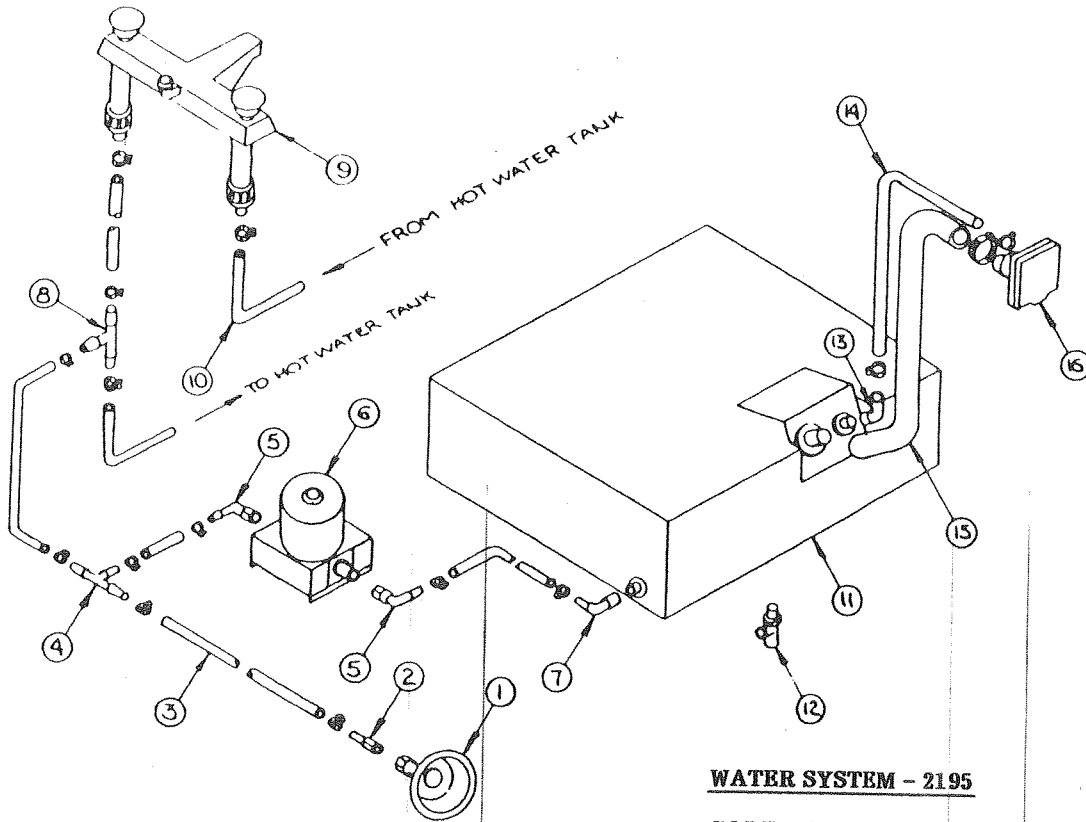

WATER SYSTEM - PIONEER SERIES

Models 2167, 2185, 2193

CODE	PART NO.	DESCRIPTION
1	4714A0671	Suction stem
2	4714-0231	Large white cap
3	4735-2131	Water bottle complete
	*4735C098	Water decal
4	4714-0221	Small cap with tie-on
5	4714-0241	Barb stem and collar