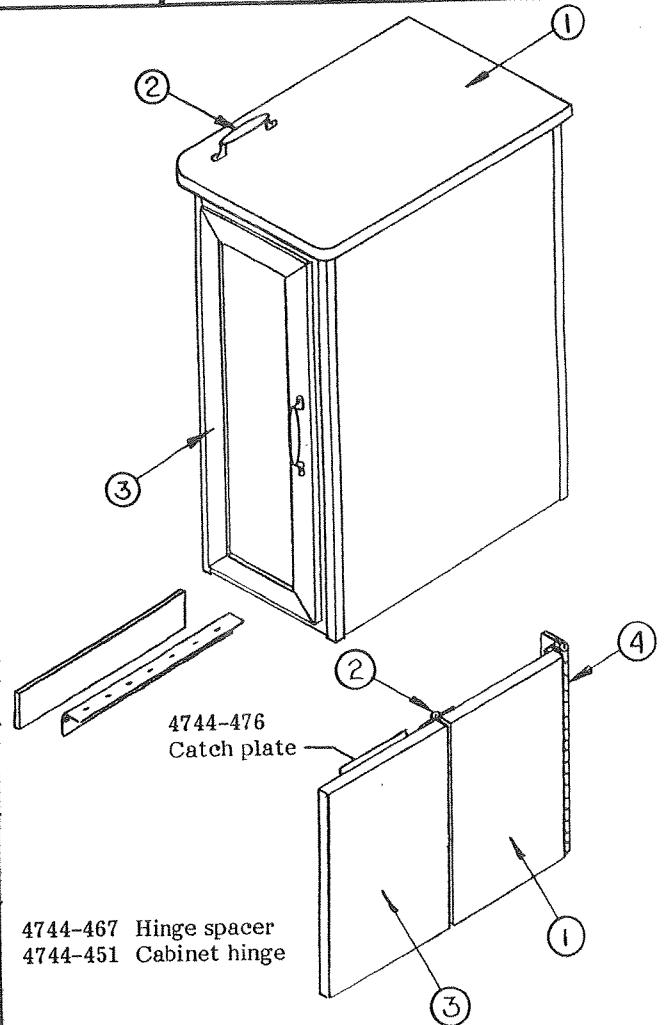

CONVERTER CABINET ASSEMBLIES

CODE	PART NO.	DESCRIPTION
1	4744C023	Converter cabinet top except 2182
	4744A387	Converter cabinet top, 2182
	*4737-847	Screw, top to panel angle
2	4714C4501	Universal wall panel (48 x 18 1/8") Bayview birch
	*4744-024	Panel angle
	*1103B0806	Screw, angle to front panel
3	4741B897	Corner divider
4	4741A896	Toe molding
5	4744A3001	Converter 2167
		3 Amp PD
	4744B3001	Converter 2185, 2193
		3 Amp BW
	4741-5241	Converter
		6 Amp PD
	4741A5241	Converter
		6 Amp BW
	4744-4751	Converter, 2180, 2182, 2190, 2110
		9 Amp BW
	4741A5551	Converter 2195
		15 Amp PD
	4741B5551	Converter
		15 Amp BW
	*4739-460	Screw, converter to front panel
6	4733-1651	Power cord 25 ft.
	*1201-873	Clamp
	*4739-460	Screw
7	4735B6901	Heater harness
8	4744-564	Extension harness 2193, 2110
	4744-624	Extension harness 2182
	4735B6731	Extension harness, all other models
9	4734-365	Strain relief
10		"Romex" wire 14 AWG. (Purchase locally)

4710B3551 - 115 VAC, 15 A. Receptacle box

4714-3411 - Fuse cap M4, (for BW converter)

Note: PD - Progressive Dynamics
BW - BW Manufacturing

WARDROBE CABINET ASSEMBLY - 2190

4744-635 - Wardrobe cabinet assembly

CODE	PART NO.	DESCRIPTION
1	4745-1931	Cabinet top
2	4545-2601	Handle
	*1022B0814	#8 x 7/8 Screw
3	4745-5111	Door assembly
	*4738-308	Screw
4	*4745-185	Wardrobe hanger
	*1103B0808	#8 x 1/2 Screw

WARDROBE CABINET ASSEMBLY - LOWER

4744-633 - Wardrobe cabinet assembly lower

CODE	PART NO.	DESCRIPTION
1	4744-455	Cabinet front
2	4745-409	Hinge
3	4744-456	Cabinet side
4	4745-410	Hinge
5	*1103B0808	Screw, hinge to cabinet

435-00-000-23 1" Velcro loop, beige, pressure sensitive
435-00-000-07 3/4" Velcro hook, tan, pressure sensitive
Note: Sold per foot.