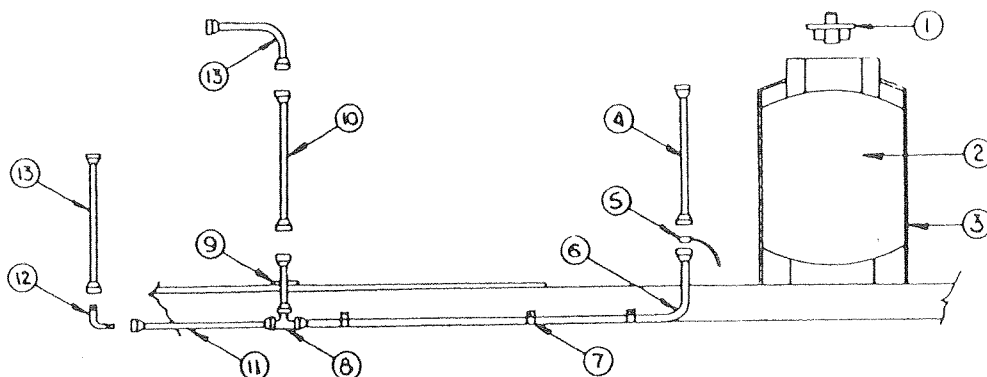

GAS SYSTEM - 2195

GAS SYSTEMS - ALL EXCEPT 2110 AND 2195

CODE	PART NO.	DESCRIPTION
1	4739A1291	Regulator
	*4734B3781	Regulator cover
2	4720H592	Gas bottle
3	4733F6281	Gas bottle mounting pkg.
4	4733A3991	Flexible gas hose
5	4733A388	Plastic cap w/chain
6	1201-870	3/8" Tube clamp, rubber-coated
	4739-425	3/8" Tube clamp, uncoated
	*4737-255	Tek screw
7	4733A412	Bushing
8	4730A3431	Flexible gas hose 1/4"-32" long
9	4714-0711	3/8" O.D. copper gas line, 100" length (includes 1 bushing and 2 flared plugs)
	*1215-241	Flared plug

GAS SYSTEM - 2195

CODE	PART NO.	DESCRIPTION
1	4739A1291	Regulator
	*4734B3781	Regulator cover
2	4720H592	Gas bottle
3	4733F6281	Gas bottle mounting pkg.
4	4737-8871	Flexible gas hose 3/8"-32" long
5	4737-838	Plastic cap w/chain
6	4734B555	1/2" O.D. copper gas line, 75" length (includes flare nuts)
	*1215-243	Flare nut for 1/2" line
7	1201-873	1/2" Tube clamp, rubber-coated
	*4733-411	Tek screw
8	1215-178	Tee
9	4733A412	Bushing
10	4730A3431	Flexible gas hose 1/4"-32" long
11	4739-425	3/8" Tube clamp, uncoated
	*4733-411	Tek screw
12	4733A412	Bushing
13	4714-0711	3/8" O.D. copper gas line, 100" length (includes 1 bushing and 2 flared plugs)
	*1215-241	Flared plug