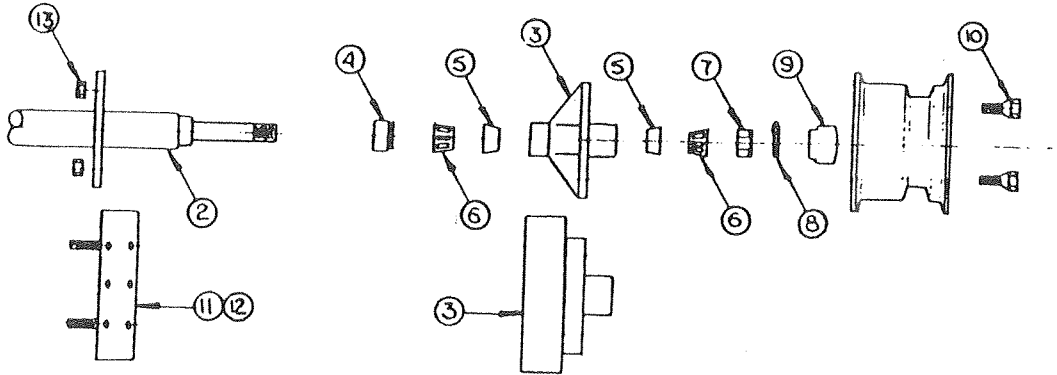

CODE	PART NO.	DESCRIPTION
4	4714A2201	Grease seal, M4
5	4714-2221	Inner and outer cup (race) L44610
6	4714-2231	Inner and outer cone (bearing) L44649
7	4714-306	Spindle nut
8	1204-126	Cotter pin
9	4714-0621	Grease cap, M4
10	1200B5501	Lug bolt, M4, 1/2 - 20 with 13/16" hex head
*11	4733A3521	Righthand electric brake asy, 7"
*12	4733A3531	Lefthand electric brake asy, 7"
13	1201B527	Nut 7/16 - 20 (S/A 4714-229)

Note:

Original equipment axle beams are "Coleman" on all camping trailers except 2195 which is "Dexter." This can easily be verified by reading the metal band on the beam.

"Coleman" will use 4714A2201 grease seal.
"Dexter" will use 4714-228 grease seal.

The 4741D6251 replacement beam assembly is a "Coleman" and will use 4714A2201 grease seal.

Note: Refer to page 8 for the component parts of the electric brake assemblies.

SPRING ATTACHMENTS

CODE	PART NO.	DESCRIPTION
1	4741B339	Rear spring shackle
	4741A339	Front spring shackle
2	4737A131	Shackle bolt
3	4741-949	Shackle bolt nut
4	Refer to axle assemblies chart, page 6.	
5	4741-843	"U" bolt
6	4741-845	"U" bolt plate
7	4741-935	"U" bolt nut