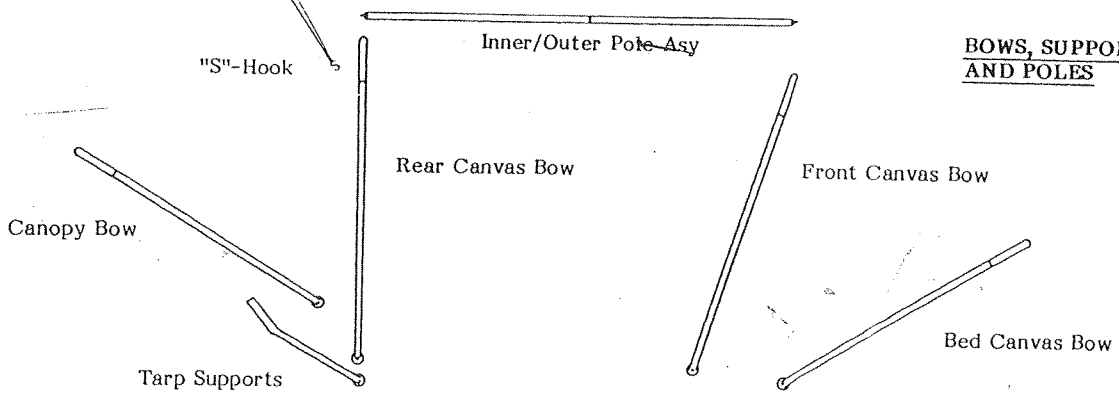

BOWS, SUPPORTS AND POLES ⑨

⑦ FURNITURE

⑧ TABLE ASY