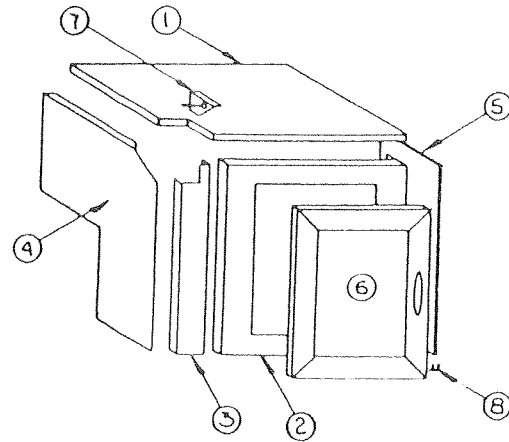

LOWER GALLEY ASSEMBLY (LEFT) - AMERICANA SERIES

CODE	PART NO.	DESCRIPTION
1	4744B146	Cabinet top 2190, 2195
	4744B051	Cabinet top 2180
	4744B191	Cabinet top 2110
	4744A442	Cabinet top 2182
	*1103B0806	Screw, top to cabinet
2	4744B091	Cabinet front (all except 2110)
	4744B182	Cabinet front, 2110
	*4733A0601	Rivet, M25
3	4744B112	Cabinet spacer left (all)
4	4744B092	Cabinet side left 2180, 2190
	4744B242	Cabinet side left 2195
	*4734-435	Bushing
5	4744B059	Cabinet divider
	*4734A1861	Rivet, M25
	*1202B026	Washer
6	4744A5731	Door assembly (all)
	*1203-8951	Rivet, M25, door to cabinet
7	4744C533	Galley bracket left (all)
	*4744B085	Bracket filler
	*1203-8951	Rivet, M25
8	4744-127	Floor trim
9	*4741B041	Cabinet support 2180 (across cutout on cabinet top)
	*1203-8861	Rivet, M25, support to cabinet top