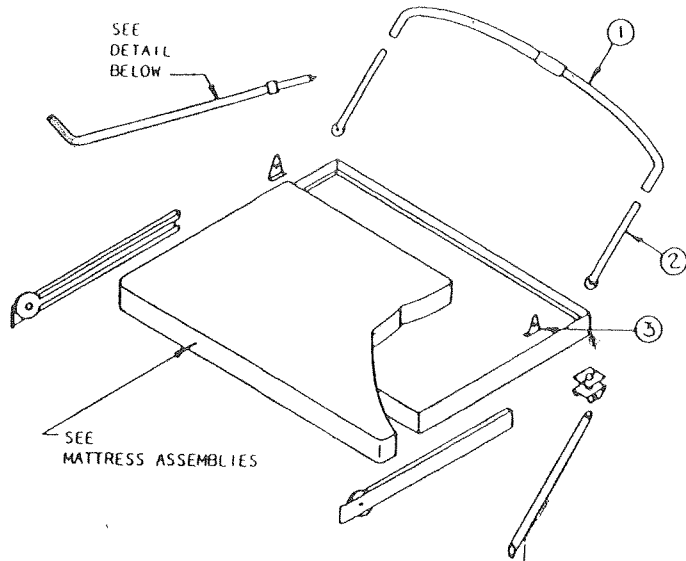

*Note: Bed assemblies are a special order and are shipped complete less mattress.

See page 19 for Expanda-Bed mattress cushion assemblies.

BED ASSEMBLY DETAILS

CODE	PART NO.	DESCRIPTION
1	4737D2631	Upper canvas bow assembly
2	4737D2641	Lower canvas support
	*4733-411	Tek screw, lower to upper
3	4720E5631	Bed bow bracket
	*1014B1006	Screw, bow brkt to lwr supt

BED EXTENSION HARDWARE

4720B0831	Large plastic wheel
4731A128	Flathead rivet, wheel to extension
4720B5621	Roller assembly -
4731A130	Rivet, small plastic wheel to roller support

MISCELLANEOUS HARDWARE

4734A5141	Bed leg support bracket
4720A2361	Bed leg support rod & pal nut
4739-290	Screw cap
4739-291	Screw cap washer
1040B1614	Bolt
1202B252	Washer
4734C447	Support plate (2 x 3)
4737-417	Support plate (6 x 6)
4720C0771	Bed leg support clip M4
1203-8831	Rivet, M25
4720D4021	Lashing hook, M6
1202B026	Washer
1203-8741	Rivet, M25

CANVAS SUPPORT ASSEMBLIES

4741B5591	Canvas support, regular bed
	2190, 2110, 2195 (rear)
	2167, 2185, 2193, 2180, 2182 (front and rear)
4741C5581	Canvas support, queen bed
	2190, 2110, 2195 (front)

CODE	PART NO.	DESCRIPTION
1	8470-172	Pole pin, blue
2	4734-670	Spring assembly
3	4734A670	Spring assembly
4	4730B464	Tube closure

Note: Inner and outer pole assemblies not sold separately.