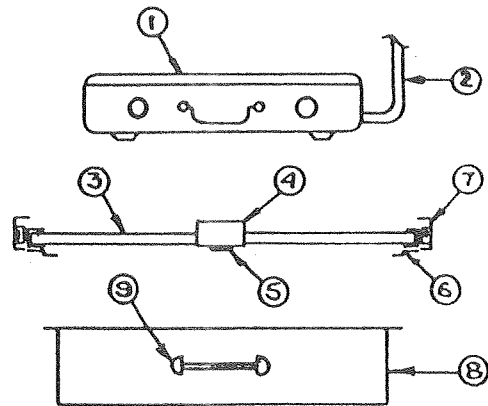

HATCH DOOR ASSEMBLY - 2110 and 2182 (Outside Stove)

4744A2131	Hatch door asy, complete except for lock mechanism
4744-2571	Lock
*4742-126	Hinge
*1203-855	Rivet
*4745-190	Coleman Logo