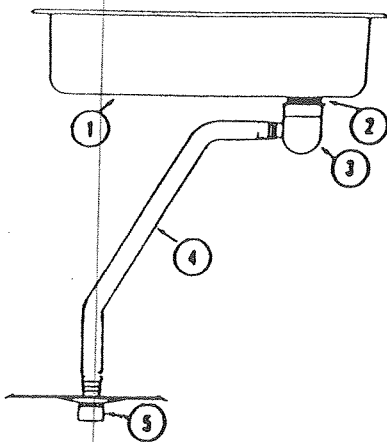

SINK AND DRAIN SYSTEM

CODE	PART NO.	DESCRIPTION
1	4710D0301	Sink, all models
	*4730D3151	Basket and strainer
	*4714B0661	Crumb cup
2	4734-329	Foam gasket
3	4734A0671	Drain trap, M2
	*4739-108	Hose clamp
4	4714-277	Drain hose, 3/4" ID gray forged loop (sold per foot in multiples of 5' lengths)
5	4734A0681	Drain spout, M2
	*4744-267	Hose clamp
	*4714-0021	Cap and strap, M2