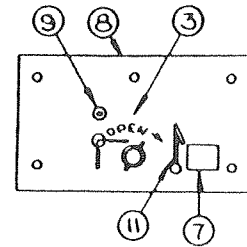

 4741-910 Screw
 406-00-000-96 Vinyl screw cover (24")
 sold per foot

FRONT PANEL ASSEMBLY COMPONENTS

(Refer to chart for panels, trim tape, and decals.)

CODE	PART NO.	DESCRIPTION
1	4720G1808	Body rail PIONEER SERIES
	4720G180	Body rail AMERICANA SERIES
	*1203-8641	Rivet, M50 rail to panel (PIONEER)
	*1103E1008	Screw, rail to panel (AMERICANA)
2	*4741B157	Clip
	4741-403	Bushing plate PIONEER
	4741A403	Bushing plate AMERICANA
3	*4741-350	Screw
	4730F318	"Open" decal
4	4741A437	Grommet
	4737A445	Gasket
6	4730G213	Gas supply I.D. plate
	4739A117	Switching decal
8	4715H123	Body filler panel
	*1103E1008	Screw
	*435-00-000-16	Foam tape around perimeter
	4724-260	Stop button
9	*1103B1012	Screw
	4737B363	Latch caution decal
11	4730A1221	Safety latch package
	*4720A344	Bolt
	*1202E040	Washer 5/8" O.D.
	*1201B603	Nut
	*1202B252	Washer 1 1/4" O.D.