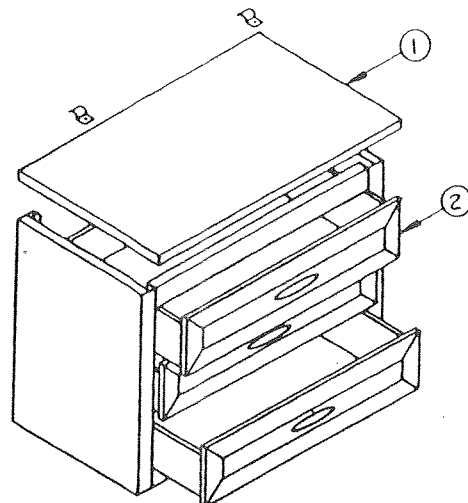

CHEST OF DRAWERS

4741D594 - Chest of drawers, 2195

CODE	PART NO.	DESCRIPTION
1	4741E4211	Cabinet top
	*4737-847	Screw, top to cabinet
	*4720A0721	Cooler clip, M2
	*1103B0608	Screw, clip to top
2	4744C536	Drawer asy, top and center
	4744C537	Drawer asy, bottom
	*4739A050	Drawer pull
	*1022B0814	Screw
3	*1203-925	Accordian rivet (plastic)
	*1202E040	Washer