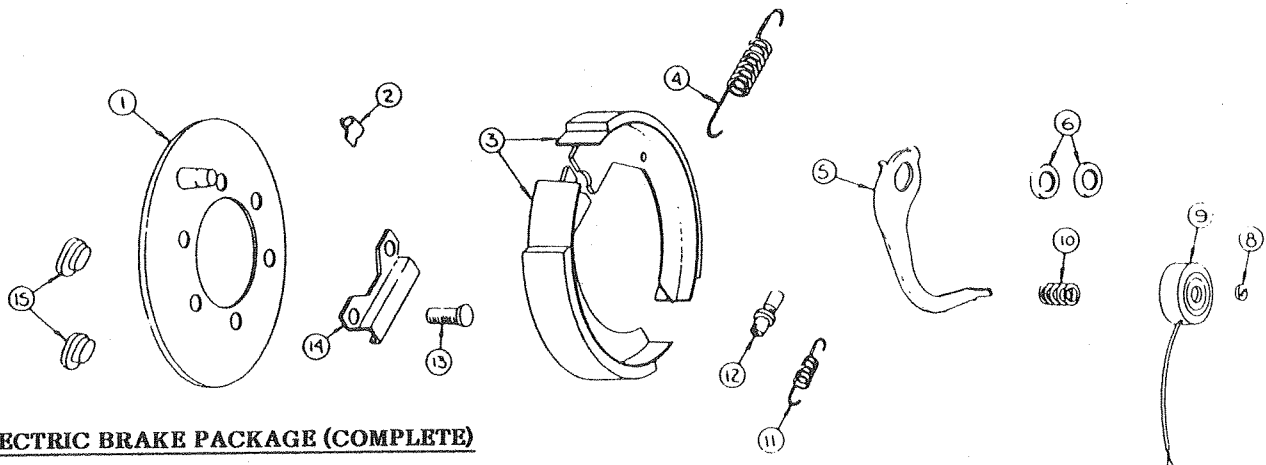

Electric Brakes
Cabinet Door Ass'y

1987
PARTS LIST

ELECTRIC BRAKE PACKAGE (COMPLETE)

4714F2011 for 1 1/16" diameter straight spindle

Item	Coleman Part No.	Dexter Part No.	Qty/ Brake	Description
1		36-36-4	1	Backing plate assembly
2		46-23	2	Shoe hold-down spring
3	4714B2071	40-125	1	Primary shoe and lining asy and
		40-49	1	Secondary shoe and lining asy
4	4714A241	46-24	1	Retractor spring
5	4714-2841	47-30-4	1	RH actuating lever arm and
		47-29-4	1	LH actuating lever arm
6	4714A246	46-30	2	Anchor post clip
7		27-5	1	Wire clip
8	4714A247	46-39	1	Magnet retainer clip
9	4714C2451	42-44	1	Magnet asy kit; includes 1 magnet, 1 spring and 1 retainer clip
10	4714A242	46-25	1	Magnet housing spring
11	4714A210	46-22	1	Adjustable screw spring
12	4714A204	43-11	1	Adjusting screw
13		7-41	4	Backing plate bolt
14		64-1	1	Stabilizer bracket
15		46-7	1	Plug
	4733A3521	23-48		RH complete brake asy only
	4733A3531	23-47		LH complete brake asy only

Note:

Cabinet door panels are packaged less handles and hinges, predrilled to accept hardware from previous door assembly.

If new hardware is required, see below for part numbers.

Cabinet Door Panels

- 4737H5171 2195 Shower cabinet x2
  Pioneer Series upper galley asy
- 4739E5321 2193 Hutch asy x4
  2185 Storage cabinet asy
  Pioneer Series lower galley asy
- 4741D6381 2190 Potti cabinet asy
- 4741G5461 2195 Shower cabinet asy x1
- 4744A5721 Americana Series upper galley asy
- 4744A5731 2110 Hutch asy x3
  2180 Storage cabinet asy
  2182 Storage cabinet asy x2
  Americana Series lower galley asy