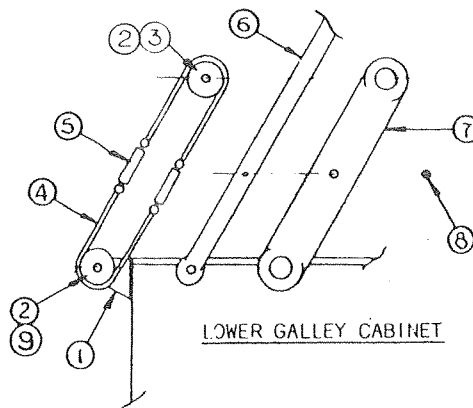

4744B5561 Galley filler

UPPER GALLEY LIFT BAR ASSEMBLY - AMERICANA SERIES

CODE	PART NO.	DESCRIPTION
1	4744C533	Galley bracket (left)
	4744C532	Galley bracket (right)
2	4737-923	Sprocket x4
3	4744-090	Bushing
	4744-254	Nut (upper sprocket)
4	4744-0681	Chain
	4730A3811	Connecting link
5	4744A0691	Turnbuckle, M2
6	4744-0871	Lift bar 2110
	4744-0881	Lift bar 2180,
	4744-4191	Lift bar 2182, 2190, 2195
7	4744-0811	Chain cover (left)
	4744-1471	Chain cover (right)
8	4741A936	Screw
9	1201B603	Nut (lower sprocket)