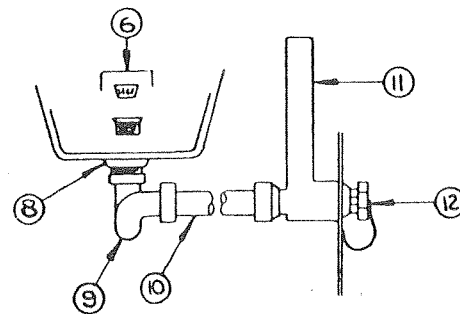

Plumbing System Cabinet Ass'ys

1987 PARTS LIST

SHOWER CABINET

4741G547 - Shower cabinet assembly, 2195

CODE	PART NO.	DESCRIPTION
1	4741-2221	Bathtub
	*4733-413	Tek screw
	*1103B1012	Screw
	*4739A290	Screw cap, white
	*4739-291	Screw cap washer
2	4741-2071	Faucet assembly
3	4737H5171	Door asy x2
	*1203-8951	Rivet, M25, door to cabinet front
4	4741G5461	Door assembly
	*4738-308	Screw
5	4741-235	Swivel street elbow
6	4746-1821	Basket strainer
8	4737-832	Plastic nut
9	4741A932	"P" trap
10	4741-931	Sleeve
11	4741-9301	Vent system
12	4714-2861	Cap and strap package
	4741-821	Screw

4737-913 Tub drain adapter
Reduces 1 1/2" drain outlet to a 3/4" garden hose connection.

4741-2061 Shower head

4741A2051 Shower hose

4741-4241 Toilet tissue holder