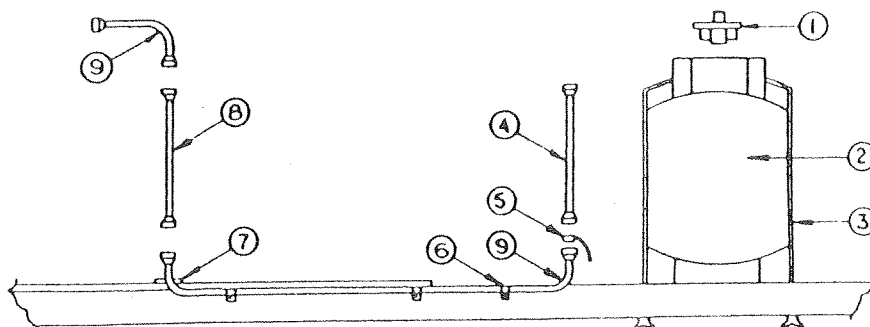

GAS SYSTEMS - ALL EXCEPT 2110 AND 2195