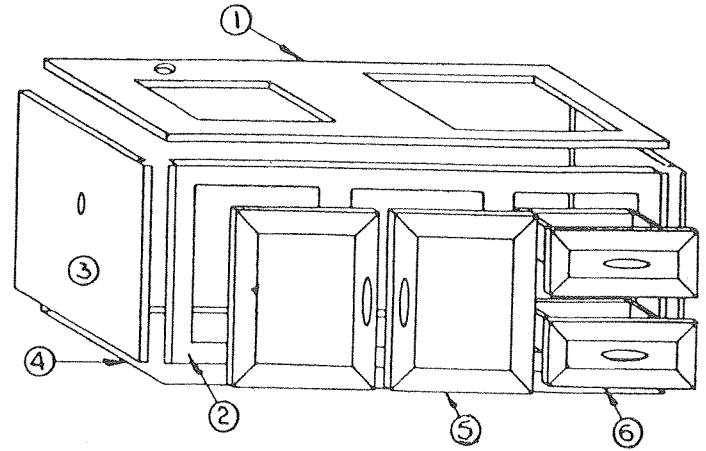

UPPER GALLEY ASSEMBLIES - PIONEER SERIES

CODE	PART NO.	DESCRIPTION
1	4737G1131	Upper galley top 2167
	4744A3591	Upper galley top 2185
	4744C0941	Upper galley top 2193
	*4737-847	Screw, top to cabinet
2	4741C056	Cabinet front, left and right (all)
	4741C050	Cabinet front center, 2185
	4744B097	Cabinet spacer, 2193
	*1203-8641	Rivet, M50
3	4741B0511	Cabinet side, left and right (all)
4	4737D254	Upper galley bottom 2167, 2168, 2169
	4741C059	Upper galley bottom 2185
	4744-095	Upper galley bottom 2193
	*1203-8641	Rivet, M50
	*406-00-001-53	Edge molding (sold per foot)
5	4737A106	Galley hinge 2167, 2168, 2169
	4733B215	Galley hinge 2185
	4744-096	Galley hinge 2193
	*1203-8641	Rivet, M50
6	4737H5171	Door asy (all)
	*1203-8951	Rivet, M25, door to cabinet
7	4734C0841	Towel rack, 22 1/4" (all)
	*1016B1018	Bolt
	*1201B695	Nut

UPPER GALLEY ASSEMBLIES - AMERICANA SERIES

CODE	PART NO.	DESCRIPTION
1	4744C1111	Upper galley top 2180
	4744C1941	Upper galley top 2110
	4741F1591	Upper galley top 2195
	4744A3711	Upper galley top 2182, 2190
	*4737-847	Screw, top to cabinet
2	4744B0718	Cabinet front, left 2180, 2190, 2195
	4744B189	Cabinet front, left 2110
3	4744B0708	Cabinet side, left and right (all)
4	4744-072	Upper galley bottom 2180, 2190, 2195
	4744-196	Upper galley bottom 2110
	*1203-8641	Rivet, M50
	*406-00-001-53	Edge molding (sold per foot)
	*406-47-000-89	Bumper seal (sold per foot)
5	4744A5721	Door assembly (all)
	*1203-8951	Rivet, M25, door to cabinet
6	4744A574	Drawer assembly (all)
7	*4744-509	Upper galley angle assembly to attach galley to lift bar
8	*1203-925	Accordion rivet (drawer slide)
	*4739-419	Vinyl cap (screw protector)

Refer to page 22 for cooktop, stove box, and cover components.

Refer to page 8 for cabinet door assembly components.