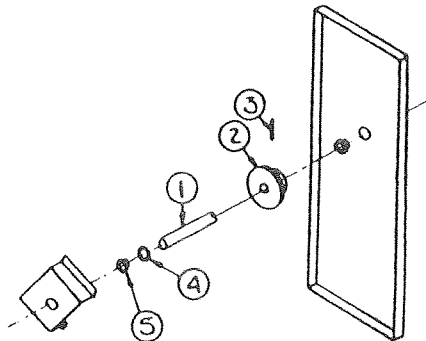

Mounting Hardware:
4731-387 Hexhead bolt
1201B603 Hex nut
1202B043 Washer