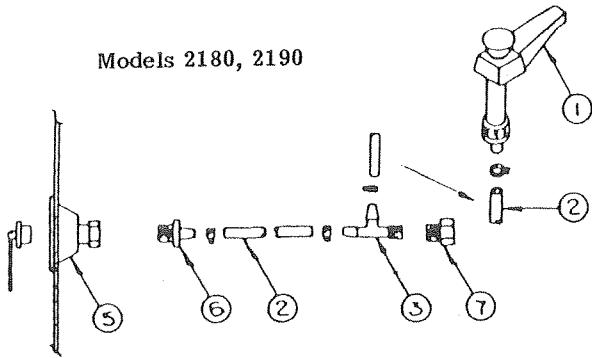

Water Systems

1987 PARTS LIST

Models 2180, 2190