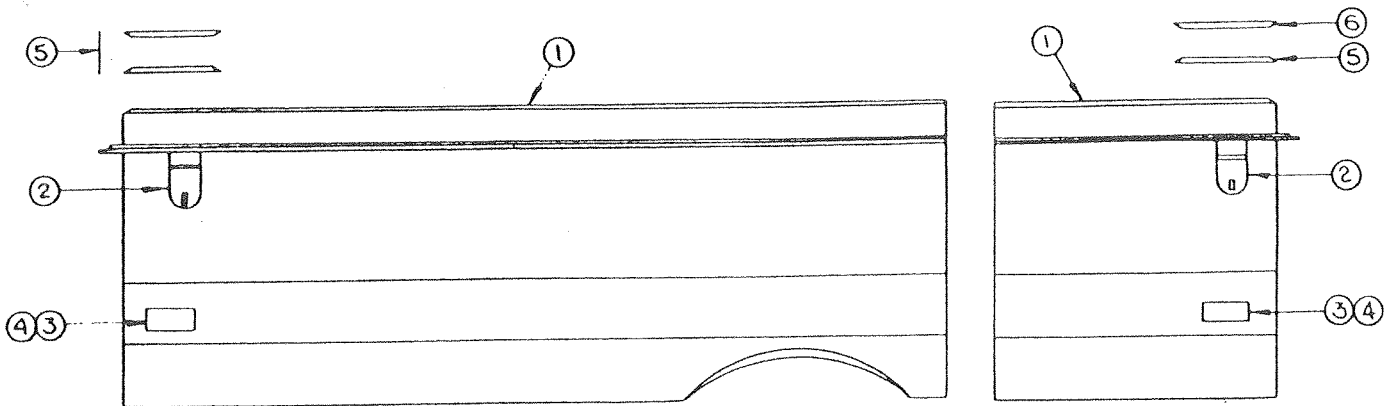

Panel Ass'y Details:
RT. Front & RT. Rear

1987 PARTS LIST