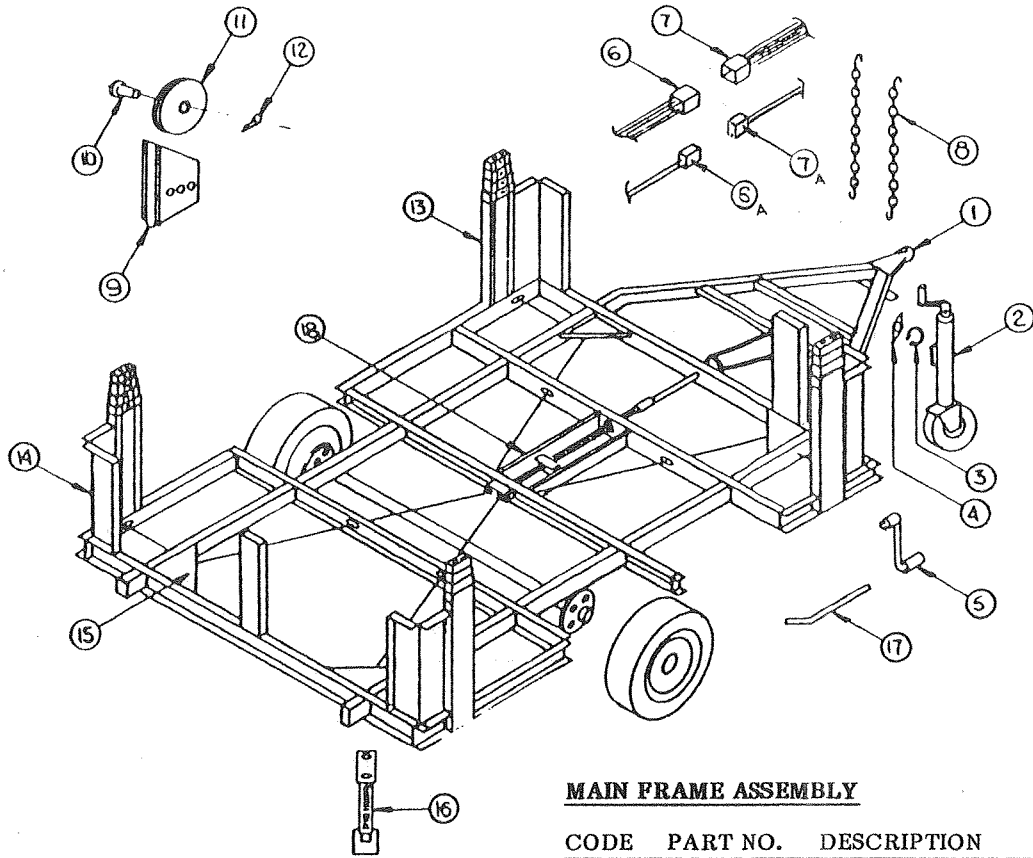

Refer to page 7 for wheel assemblies and accessories.

Refer to page 7 for axle assemblies and spring details.

MAIN FRAME ASSEMBLY

CODE	PART NO.	DESCRIPTION
1	4730A3561	Coupler asy
	*4714-2211	Coupler repair kit (release)
	*4771-2631	Hitch pin, M5
	*4732A4791	Safety pin, M10
2	4720B6661	Tongue jack asy
	4714-281	Locking plunger kit
	4714-2821	Tongue jack handle kit, M2
3	4720A3341	Snap ring
4	4720A3331	Jack bracket
5	4720B5211	Crank handle
6	4735C6751	Wire harness, 6 pin
	4714-1991	Wire harness repair kit, M4
6A	4735-6871	Power harness, 2 pin
	*4734-238	Wire connector (blue/crimp)
7	4735C6741	Pigtail, M4
7A	4735A6721	Extension harness
8	4720C3031	Safety chain M2
9	4732C367	Adjustable pulley bracket
10	4720C157	Short pin
11	4715A5371	Pulley and bearing asy, M10
12	1204B1081	Cotter pin, M10
13	4739-6801	Lift asy LF/RR
	4733C5801	Lift asy RF/LR
Refer to page 26 for the component parts of the lift asy.		
14	4733B1541	Corner bulkhead
	*1203C8751	Rivet, M25
15	4739-246	Corner gusset
16	4720C0731	Stabilizer asy (complete)
	4714-0261	Foot and spring asy
	*4739-229	Nut (stabilizer asy to gusset)
17	4733C5951	Stabilizer handle, M4
18	4720D2371	Guide channel
	*4731-387	Hexhead bolt
	*1201B603	Nut