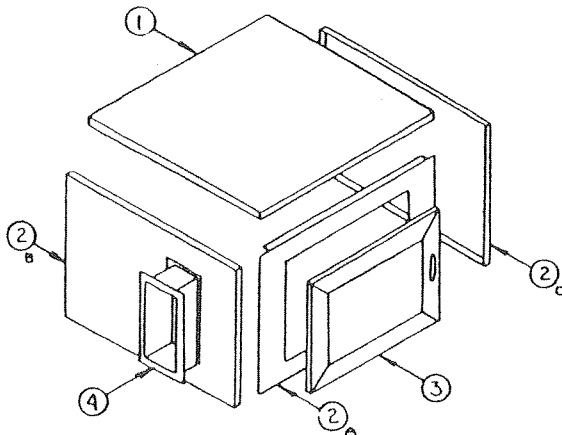

STORAGE CABINET

4741G523 - Storage cabinet assembly, 2180

CODE	PART NO.	DESCRIPTION
1	4741D0621	Cabinet top
	*1103B0806	Screw, top to cabinet
	*4720A0721	Cooler clip, M2
	*1103B0608	Screw, clip to top
2A	4741B063	Cabinet front
B	4741D064	Cabinet side (left)
C	4741D065	Cabinet side (right)
	*1103B0608	Screw, cabinet sides to top
3	4744A5731	Door asy
	*4739A050	Door pull
	*1022B0814	Screw
4	4737B419	Recessed fire ext. mount
	*4734-1861	Rivet, M25, mount to cabinet side
5	*4737A555	Fire extinguisher