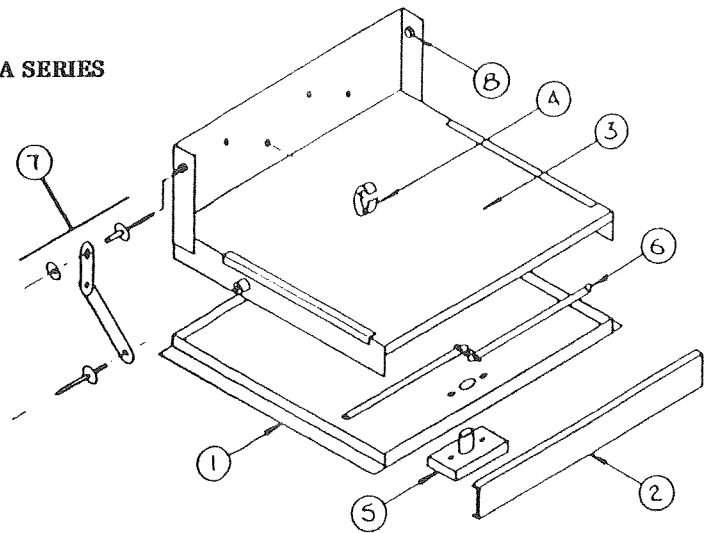

**Access Door Ass'ys
Axle Ass'ys and
Component Parts**

**1987
PARTS LIST**

ACCESS DOOR ASSEMBLY

4739E6541 2167, 2185, 2193 - PIONEER SERIES
4733U5161 2180, 2182, 2190, 2110, 2195 - AMERICANA SERIES

CODE	PART NO.	DESCRIPTION
1	4737A8591	Access door skin - PIONEER
	435-00-005-97	Trim tape, 3 feet required
	4741C0321	Access door skin - AMERICANA
	435-00-005-46	Trim tape, 3 feet required
2	4731E233	Access door cap - PIONEER
	*1203-8641	Rivet, M25
	4731F233	Access door cap - AMERICANA
	*4733A0601	Rivet, M25
3	4731K2291	Step door covering
4	4734-2431	Snap clip, M4
	*4733-411	Tek screw
5	4730B3111	Lock handle
	*1032B1014	Screw
	*1201B695	Keps nut
	*4737A463	Open decal
	*4730A3211	Access door key, M10
6	4730A5201	Lock bar assembly
	*4741-143	Reinforcement plate
	*1202B852	Lock washer
7	4734-5571	Swing arm assembly
	1203C8721	Rivet, M25
	1202B046	Washer
Note: Rivet and washer included in swing arm package.		
8	1006B242	Bolt, 3/8 - 16 x 1 1/4
	1202B046	Washer
	1201B518	Nut, 3/8 - 16