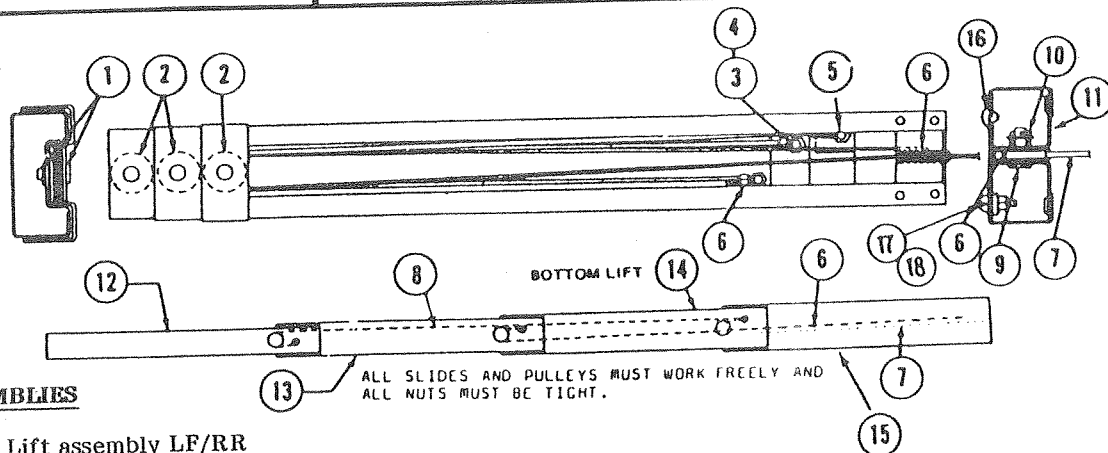

Lift Ass'ys Whiffletree Ass'ys

1987 PARTS LIST

LIFT ASSEMBLIES

4739-6801 - Lift assembly LF/RR
4733C5801 - Lift assembly RF/LR

CODE	PART NO.	DESCRIPTION
1	4730F2491	Pin & ring M3 (contains 4730F249 pin and 4730B098 retaining ring)
	*4730B0981	Retaining ring only M12
	*4730F249	Pin Only
2	4715A5371	Steel pulley asy, M10
3	4741-921	Lock nut x2
4	1202B263	Spacer x2
5	4737-817	Bolt 1/4" - 20 x 1"
	4741-921	Flange nut 1/4" - 20
6	4731-5691	Cable asy 51", M2
7	4733B5901	Cable asy long 144", M2
8	4731-5691	Cable asy 51", M2
9	4720C157	Lift pin
10	1204B1081	Cotter pin, M10

CODE	PART NO.	DESCRIPTION
11	4731B580	Pulley bracket asy
12	4739-6741	TOP LIFT ASY (4739-6801, LF/RR)
	4720C5181	(4733C5801, RF/LR)
13	4739-6731	CENTER LIFT ASY (4739-6801, LF/RR)
	4720C5171	(4733C5801, RF/LR)
14	4739-6751	BOTTOM LIFT ASY (4739-6801, LF/RR)
	4720D5161	(4733C5801, RF/LR)
15	4720F5151	Stationary lift asy
16	1203C8721	Pop rivet M25
17	1006B1610	Machine screw 1/4" - 20
18	4741-921	1/4 - 20 Flange nut

Note: All cable assemblies come with cable crimps.
4720C1691 Cable crimp for steel cable, M20.
4744-131 Cable crimp for stainless cable.

WHIFFLE TREE AND RELATED PARTS

4737C5661 - Whiffle tree assembly, PIONEER SERIES
4720E5201 - Whiffle tree assembly, AMERICANA SERIES

CODE	PART NO.	DESCRIPTION
1	4741B840	Bearing, front cross channel
	1200B304	Bolt
	1202B046	Washer
	1201B606	Nut
2	4737A119	Whiffle tree ext., 7' models
	4720D120	Whiffle tree ext., 9' models
	4739A001	Whiffle tree ext., 11' models
3	4720D1221	Coupling
4	4744A1301	Roll pin M10