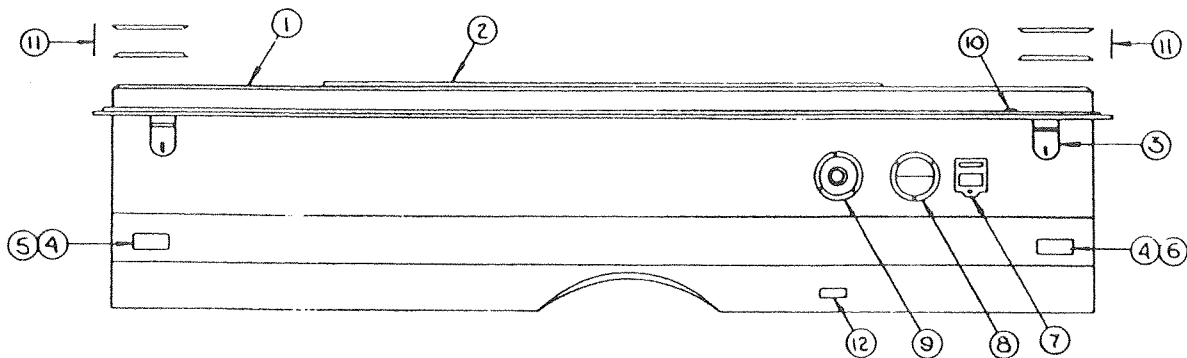

LEFT PANEL ASSEMBLY COMPONENTS

(Refer to chart for panels, trim tape, and decals.)

Trim Tape

CODE	PART NO.	DESCRIPTION
1		PIONEER SERIES
	4739D2688	Body rail 2167
	4744A044	Body rail 2185
	4744-064	Body rail 2193
		AMERICANA SERIES
	4734D177	Body rail 2180, 2182
	4734F176	Body rail 2190, 2110, 2195
	*1203-8641	Rivet, M50, rail to panel (PIONEER)
	*4733A0601	Rivet, M25, rail to panel (AMERICANA)
	*435-00-002-07	Velcro hook 2" x 2" square, adhesive-backed, sold per foot
2	4737B2581	Curtain track package M2 Contains two pieces 32" long
	*4741-9861	Rivet, M25, track to rail
3	4741B6041	Top latch w/o lock
	*4741-821	Screw
4	4733G1311	Socket and harness x2
	*4714-3701	Bulb (#194), M4
5	4714E0841	Amber lens and base
6	4714E0851	Red lens and base
	*4741A936	Screw
	*4734-238	Connector
7	4733A2331	Cable hatch
	*4741-350	Screw
	*4710C361	110 Volt decal
8	4731C1711	Recessed fill spout (not on Pioneer series)
	*4741-350	Screw
	*4735C098	Water decal
9	4732D1521	City water fill
	*4741-350	Screw
10	1204-040	Snap bushing
11	4737-073	Rail stop 6 3/16", 2167, 2185, 2180
	4730B1211	Rail stop 16 3/16", 2193, 2190, 2110, 2195
12	4744-266	Drain decal