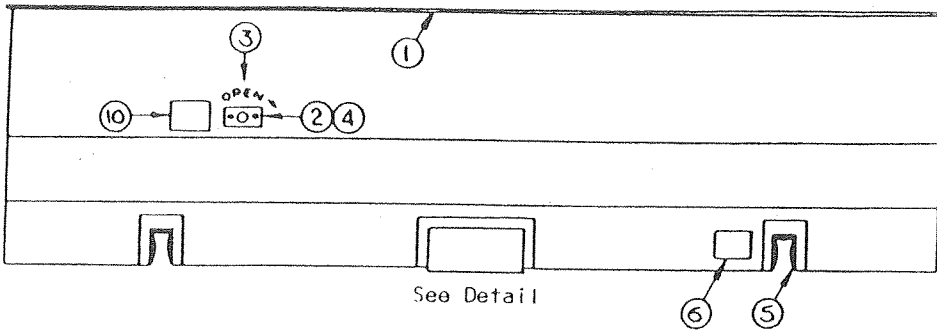

 4741-910 Screw
 406-00-000-96 Vinyl screw cover (24")
 sold per foot

FRONT PANEL ASSEMBLY COMPONENTS

(Refer to chart for panels, trim tape, and decals.)

CODE	PART NO.	DESCRIPTION
1	4720G1808	Body rail PIONEER SERIES
	4720G180	Body rail AMERICANA SERIES
	*1203-8641	Rivet, M50 rail to panel (PIONEER)
	*1103E1008	Screw, rail to panel (AMERICANA)
2	*4741B157	Clip
	4741-403	Bushing plate PIONEER
	4741A403	Bushing plate AMERICANA
3	*4741-350	Screw
	4730F318	"Open" decal
4	4741A437	Grommet
	4737A445	Gasket
6	4730G213	Gas supply I.D. plate
	4739A117	Switching decal
8	4715H123	Body filler panel
	*1103E1008	Screw
	*435-00-000-16	Foam tape around perimeter
	4724-260	Stop button
9	*1103B1012	Screw
	4737B363	Latch caution decal
11	4730A1221	Safety latch package
	*4720A344	Bolt
	*1202E040	Washer 5/8" O.D.
	*1201B603	Nut
	*1202B252	Washer 1 1/4" O.D.