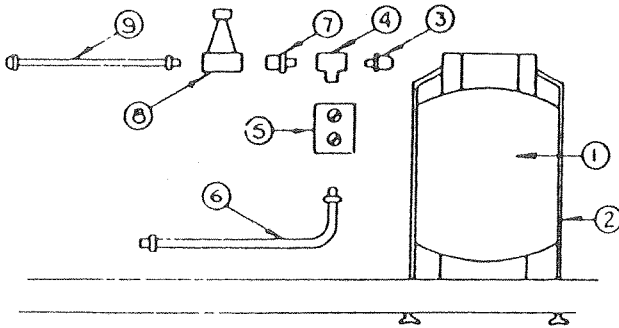

OUTSIDE STOVE SHELF ASSEMBLY - 2110

CODE	PART NO.	DESCRIPTION
1	5410A700	Propane stove
2	5410-7931	10' Flexible gas hose
3	4744E214	Stove shelf
4	4744-344	Handle bracket
5	4744-331	Drawer stop
	*1203-8861	Rivet, M25
6	4744-341	Drawer slide
	*1032B1014	#10 x 7 1/8" screw
	*4739-291	Screw cap
	*4739A290	Screw cap washer
7	4744-3141	Shelf slide asys (set) 1 left and 1 right
	*4744A317	Slide angle - right
	*4744A318	Slide angle - left
	*1203-897	Rivet
	*4738A375	Slide angle bracket
	*1203-8641	Rivet, M50
8	4744A5821	Drawer assembly
9	4744-328	Handle
	*4744-329	Handle bracket
	*1203-8951	Rivet, M25