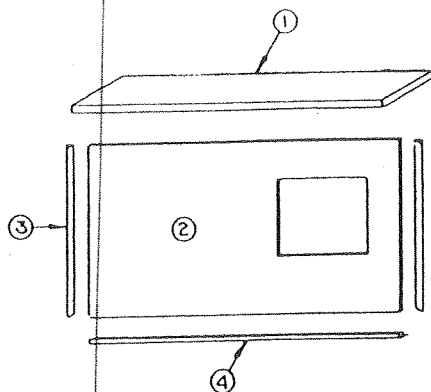

CONVERTER CABINET ASSEMBLIES

CODE	PART NO.	DESCRIPTION
1	4744C023	Converter cabinet top except 2182
	4744A387	Converter cabinet top, 2182
	*4737-847	Screw, top to panel angle
2	4714C4501	Universal wall panel (48 x 18 1/8") Bayview birch
	*4744-024	Panel angle
	*1103B0806	Screw, angle to front panel
3	4741B897	Corner divider
4	4741A896	Toe molding
5	4744A3001	Converter 2167
		3 Amp PD
	4744B3001	Converter 2185, 2193
		3 Amp BW
	4741-5241	Converter
		6 Amp PD
	4741A5241	Converter
		6 Amp BW
	4744-4751	Converter, 2180, 2182, 2190, 2110
		9 Amp BW
	4741A5551	Converter 2195
		15 Amp PD
	4741B5551	Converter
		15 Amp BW
	*4739-460	Screw, converter to front panel
6	4733-1651	Power cord 25 ft.
	*1201-873	Clamp
	*4739-460	Screw
7	4735B6901	Heater harness
8	4744-564	Extension harness 2193, 2110
	4744-624	Extension harness 2182
	4735B6731	Extension harness, all other models
9	4734-365	Strain relief
10		"Romex" wire 14 AWG. (Purchase locally)

4710B3551 - 115 VAC, 15 A. Receptacle box

4714-3411 - Fuse cap M4, (for BW converter)

Note: PD - Progressive Dynamics
BW - BW Manufacturing

WARDROBE CABINET ASSEMBLY - 2190

4744-635 - Wardrobe cabinet assembly

CODE	PART NO.	DESCRIPTION
1	4745-1931	Cabinet top
2	4545-2601	Handle
	*1022B0814	#8 x 7/8 Screw
3	4745-5111	Door assembly
	*4738-308	Screw
4	*4745-185	Wardrobe hanger
	*1103B0808	#8 x 1/2 Screw

WARDROBE CABINET ASSEMBLY - LOWER

4744-633 - Wardrobe cabinet assembly lower

CODE	PART NO.	DESCRIPTION
1	4744-455	Cabinet front
2	4745-409	Hinge
3	4744-456	Cabinet side
4	4745-410	Hinge
5	*1103B0808	Screw, hinge to cabinet

435-00-000-23 1" Velcro loop, beige, pressure sensitive
435-00-000-07 3/4" Velcro hook, tan, pressure sensitive
Note: Sold per foot.