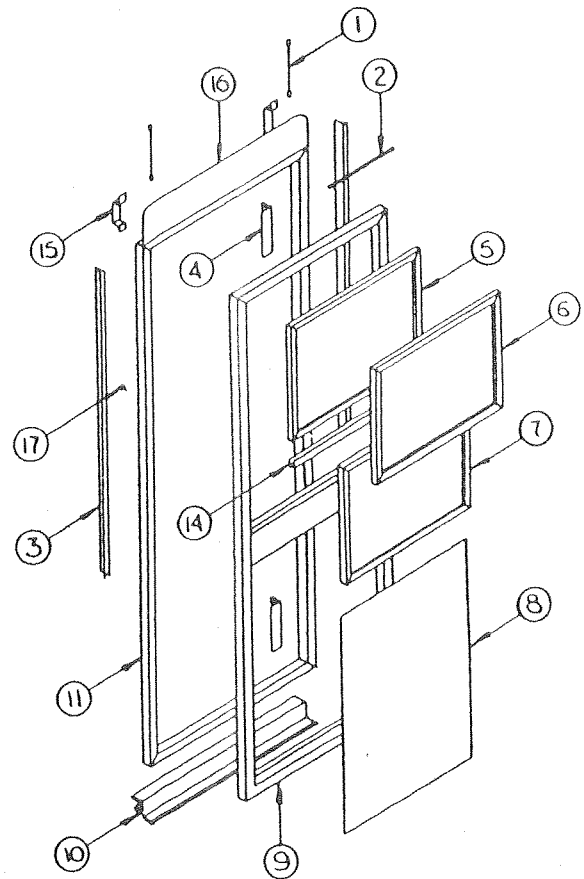

Screen Door Ass'y Table Ass'y

1987 PARTS LIST

SCREEN DOOR AND JAMB ASSEMBLIES

AMERICANA SERIES

- 4710W5051 Screen door assembly
- 4710U5091 Screen door jamb assembly

PIONEER SERIES

- 4710R5051 Screen door assembly
- 4710R5091 Screen door jamb assembly

CODE	PART NO.	DESCRIPTION
1	4734B5211	Cable assembly M6
2	4731A8201	Screen door spring asy
3	4710F4101	Door seal, 46" length
4	4720C3601	Screen door hinge PIONEER
	*1203-8631	Rivet, M25
	4720D3601	Screen door hinge AMERICANA
	*4741-9861	Rivet, M25
5	4710-5061	Sliding panel PIONEER
	4710A5061	Sliding panel AMERICANA
6	4710A5011	Screen panel PIONEER
	4710B5011	Screen panel AMERICANA
7	4710-5041	Fixed panel PIONEER
	4710A5041	Fixed panel AMERICANA
8	4737A8771	Kick plate PIONEER
	4741G0351	Kick plate AMERICANA
9	4710R5051	Door asy PIONEER
	4710W5051	Door asy AMERICANA
10	4741A622	Screen door support asy
11	4710R5091	Door jamb asy PIONEER
	4710U5091	Door jamb asy AMERICANA
12	4733C4791	Latch asy pkg
	*1202B026	Washer
	*4737-3211	White rubber button, M8
13	4710C411	Strike (in 4733C4791 latch pkg)
	*1203-8631	Rivet, M50, PIONEER
	*4741-9861	Rivet, M25, AMERICANA
14	406-00-000-84	Weather strip 18" length
15	4741-865	Sash lock
	*1203-8651	Rivet, M50, PIONEER
	*4734A1861	Rivet, M25, AMERICANA
16	4741-883	Top bracket PIONEER
	*1203-8651	Rivet, M50
	4741A8831	Top bracket AMERICANA
	*4734A1861	Rivet, M25
17	4730A354	Stud

DINETTE TABLE ASSEMBLY

CODE	PART NO.	DESCRIPTION
1	4737F1511	Table top 2167, 2180, 2185
	4739F1031	Table top 2190, 2195
	4744-4521	Table top 2193, 2110
	4744A4181	Table top 2182
2	4745-5271	Dinette table leg assembly (includes hardware to install legs M2 to table top)
3	*4720B5951	Table strap asy, 8" length M4
4	*4734C0841	Towel rack, 22 1/4"
	*4737-848	Screw, rack to top
5	*4720A1501	Lock brace package
	*4737-848	Screw, brace to top
6	*4720C392	Table leg cap

Table Top Dimensions

- 4737F1511 30 x 39 3/8 x 5/8"
- 4739F1031 30 x 48 1/8" x 5/8"
- 4744-4521 30 x 39 3/8 x 5/8"
- 4744A4181 26 3/4 x 39 x 1/2"