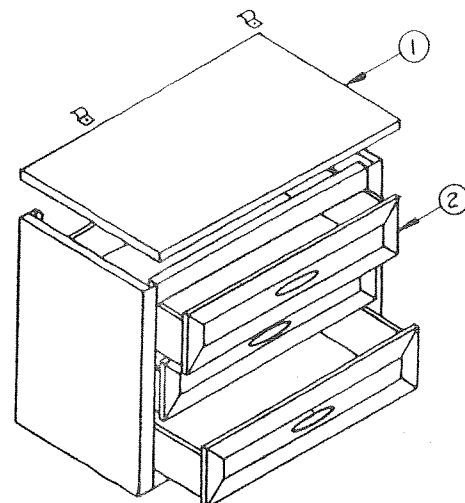

CHEST OF DRAWERS

4741D594 - Chest of drawers, 2095

CODE	PART NO.	DESCRIPTION
1	4741D4211	Cabinet top
	*1103E1008	Screw, top to cabinet
	*4720A0721	Cooler clip
	*1103B0608	Screw, clip to top
2	4744B536	Drawer asy, top and center
	4744B537	Drawer asy, bottom
	*4739A050	Drawer pull
	*1022B0814	Screw
3	*1203-925	Accordian rivet (plastic)
	*1202B040	Washer