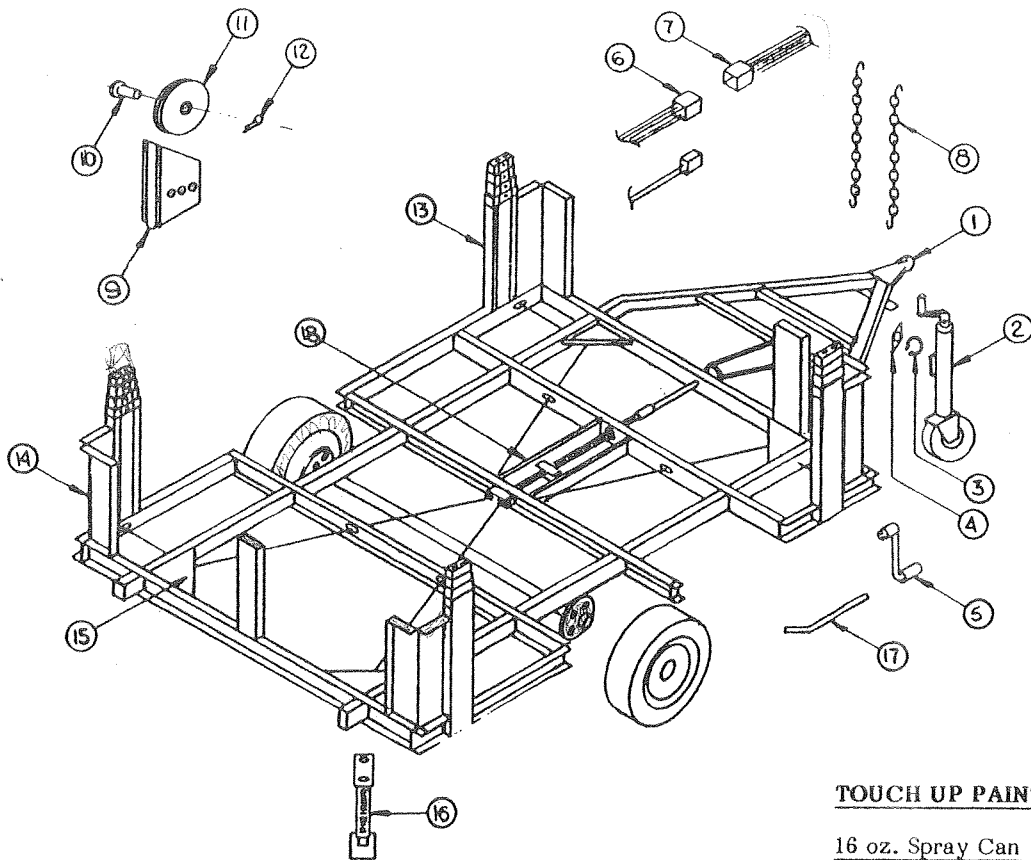

TOUCH UP PAINT - BLACK

16 oz. Spray Can

8-247

MAIN FRAME ASSEMBLY

CODE	PART NO.	DESCRIPTION
1	4730A3561	Coupler asy
	*4714-2211	Coupler repair kit (release)
	*4771-2631	Hitch pin, M5
	*4732A4791	Safety pin, M10
2	4720B6661	Tongue jack asy
	4714-281	Locking plunger kit
	4714-2821	Tongue jack handle kit, M2
3	4720A3341	Snap ring
4	4720A3331	Jack bracket
5	4720B5211	Crank handle
6	4735C6751	Wire harness, 6 pin
	4714-1991	Wire harness repair kit
	4735-6871	Power harness, 2 pin
	*4734-238	Wire connector (blue/crimp)
7	4735C6741	Pigtail, M4
8	4720C3031	Safety chain M2
9	4732C367	Adjustable pulley bracket
10	4720C157	Short pin
11	4715A5371	Pulley and bearing asy, M10
12	1204B1081	Cotter pin, M10
13	4739-6801	Lift asy LF/RR
	4733C5801	Lift asy RF/LR

Refer to page 26 for the component parts of the lift asy.

CODE	PART NO.	DESCRIPTION
14	4733B1541	Corner bulkhead
	*1203C8751	Rivet, M25
15	4739-246	Corner gusset
16	4720C0731	Stabilizer asy (complete)
	4714-0261	Foot and spring asy
	*4739-229	Nut (stabilizer asy to gusset)
17	4733C5951	Stabilizer handle, M4
18	4720D2371	Guide channel
	*4731-387	Hexhead bolt
	*1201B603	Nut

Refer to page 7 for wheel assemblies and accessories.

Refer to page 7 for axle assemblies and spring details.

BUMPER CAP ASSEMBLY

4744-5571

WHEEL WELL ASSEMBLY

4741A3311

STABILIZER FOOT EXTENSION

4744-1491 Extension required with 13" tires