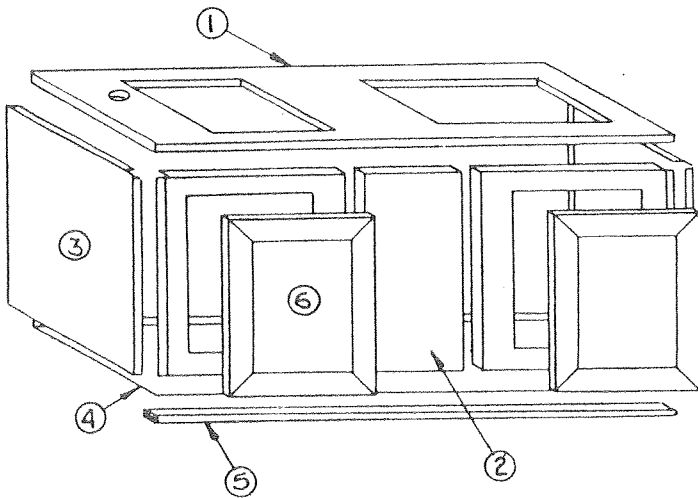

CODE	PART NO.	DESCRIPTION
1	4744B023	Converter cabinet top
	*1103B0806	Screw, top to panel angle
2	4744B0208	Front panel, PIONEER SERIES
	4744B020	Front panel, AMERICANA SERIES
	*4744-024	Panel angle
	*1103B0806	Screw, angle to front panel
3	4741A897	Corner divider
4	4741A896	Toe molding
5	4744A3001	Converter 2067, 2068, 2069
		3 Amp B&W
	4741-5241	Converter 2080, 2090, 2010
		6 Amp Progressive Dynamics
	4741A5551	Converter 2095
		15 Amp Progressive Dynamics
	*4739-460	Screw, converter to front panel
6	4733-1651	Power cord 25 ft.
	*1201-873	Clamp
	*4739-460	Screw
7	4735B6901	Heater harness
8	4744-564	Extension harness 2093, 2010
		(Power to top lights)
	4735B6731	Extension harness, all other models
9	1216-451	Strain relief, PIONEER SERIES
	4734-365	Strain relief, AMERICANA SERIES
10		"Romex" wire 14 AWG.
		(Purchase locally)