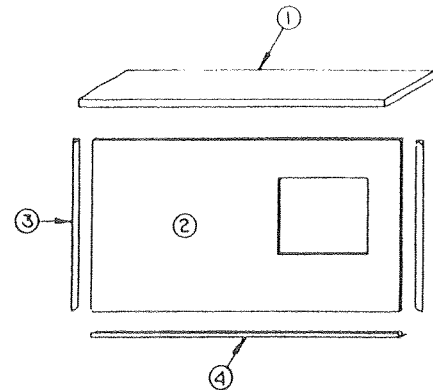

CODE	PART NO.	DESCRIPTION
1	4744B023	Converter cabinet top
	*1103B0806	Screw, top to panel angle
2	4744B0208	Front panel, PIONEER SERIES
	4744B020	Front panel, AMERICANA SERIES
	*4744-024	Panel angle
	*1103B0806	Screw, angle to front panel
3	4741A897	Corner divider
4	4741A896	Toe molding
5	4744A3001	Converter 2067, 2068, 2069
		3 Amp B&W
	4741-5241	Converter 2080, 2090, 2010
		6 Amp Progressive Dynamics
	4741A5551	Converter 2095
		15 Amp Progressive Dynamics
	*4739-460	Screw, converter to front panel
6	4733-1651	Power cord 25 ft.
	*1201-873	Clamp
	*4739-460	Screw
7	4735B6901	Heater harness
8	4744-564	Extension harness 2093, 2010
		(Power to top lights)
	4735B6731	Extension harness, all other models
9	1216-451	Strain relief, PIONEER SERIES
	4734-365	Strain relief, AMERICANA SERIES
10		"Romex" wire 14 AWG.
		(Purchase locally)