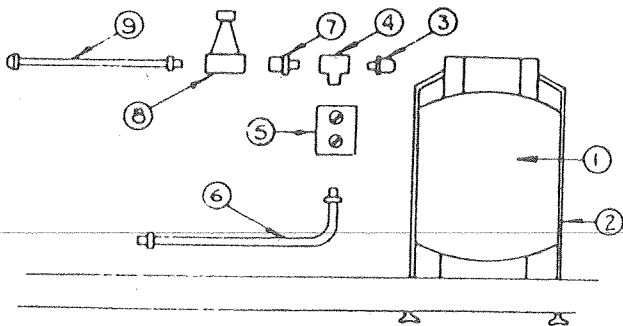

Camping Trailers

1986 PARTS LIST

Gas Systems

GAS SYSTEM - 2010 (Inside stove)

CODE	PART NO.	DESCRIPTION
1	4733A388	Plastic cap w/chain
2	1201-870	3/8" Tube clamp, rubber coated
	*4739-425	3/8" Tube clamp, uncoated
	*4733-411	Tek screw
3	4714-0711	3/8" O.D. copper gas line, 100" length (includes 1 bushing and 2 flared plugs)
4	4733A412	Bushing
5	4730A3431	Flexible gas hose 1/4-32" long

HOSE AND REGULATOR ASSEMBLY - 2010

CODE	PART NO.	DESCRIPTION
1	4745-592	Gas bottle
2	4733F6281	Gas bottle mounting package
3	4737-930	POL adapter
4	4739-699	Street tee
5	4738A486	Regulator
	*4734B3781	Regulator cover
6	4737-8871	Flexible gas hose 3/8"-32" long
7	4739-697	Cylinder adapter
8	5445A5561	Regulator (replacement comes with 15" gas hose) Note: 15" gas hose not available separately.
9	5410-7931	10' flexible gas hose

OUTSIDE STOVE SHELF ASSEMBLY - 2010

CODE	PART NO.	DESCRIPTION
1	5410A700	Propane stove
2	5410A7931	10' Flexible gas hose
3	4744D214	Stove shelf
4	4744-344	Handle bracket
5	4744-331	Drawer stop
	*1203-8861	Rivet, M25
6	4744-341	Drawer slide
	*1032B1014	#10 x 7 1/8" screw
	*4739-291	Screw cap
	*4739A290	Screw cap washer
7	4744-3141	Shelf slide asys (set)
		1 left and 1 right
	*4744A317	Slide angle - right
	*4744A318	Slide angle - left
	*1203-897	Rivet
	*4738A375	Slide angle bracket
	*1203-8641	Rivet, M50
8	4744A5821	Drawer assembly
9	4744-328	Handle
	*4744-329	Handle bracket
	*1203-8951	Rivet, M25