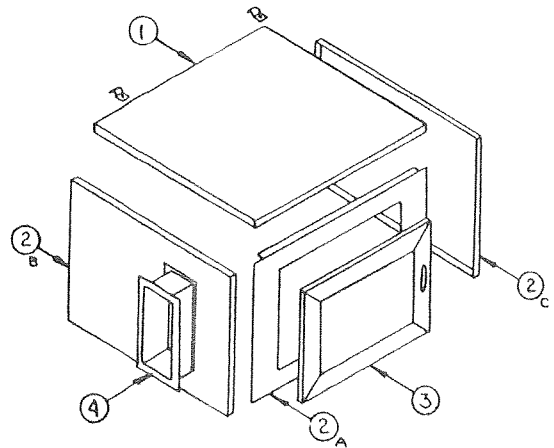

STORAGE CABINET

4741F523 - Storage cabinet assembly, 2080

CODE	PART NO.	DESCRIPTION
1	4741C0621	Cabinet top
	*1103B0806	Screw, top to cabinet
	*4720A0721	Cooler clip
	*1103B0608	Screw, clip to top
2A	4741A063	Cabinet front
B	4741C064	Cabinet side (left)
C	4741C065	Cabinet side (right)
	*1103B0608	Screw, cabinet sides to top
3	4744-5731	Door asy
	*4739A050	Door pull
	*1022B0814	Screw
4	4737B419	Recessed fire ext. mount
	*4734-1861	Rivet, M25, mount to cabinet side
5	*4737A555	Fire extinguisher