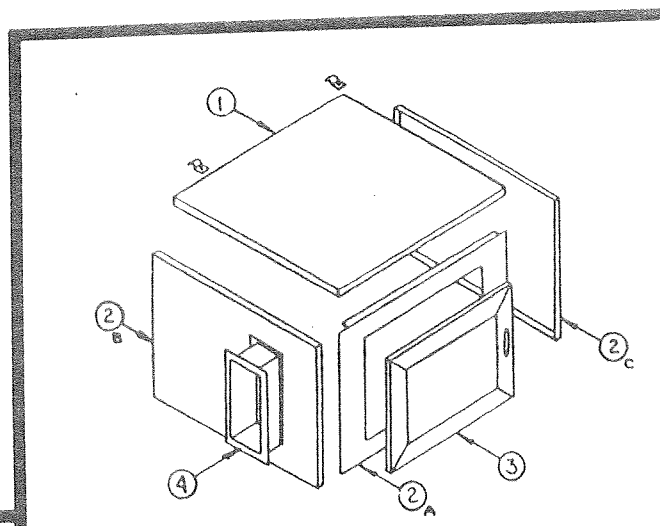

### HUTCH ASSEMBLIES

4744A580 - Hutch assembly - 2093  
4744B549 - Hutch assembly - 2010

CODE	PART NO.	DESCRIPTION
1	4744B1831	Cabinet top
	*1103E1008	Screw, top to cabinet
2	4720A0721	Cooler clip (2010 only)
	*1103B0608	Screw, clip to top
3	4739D5321	Door asy x4, 2093
	4744-5731	Door asy x3, 2010
	*1203-8951	Rivet, M25, door to cabinet front
4	4744B5381	Drawer asy x 2 (2010 only)
	*4739A050	Drawer pull
	*1022B0814	Screw