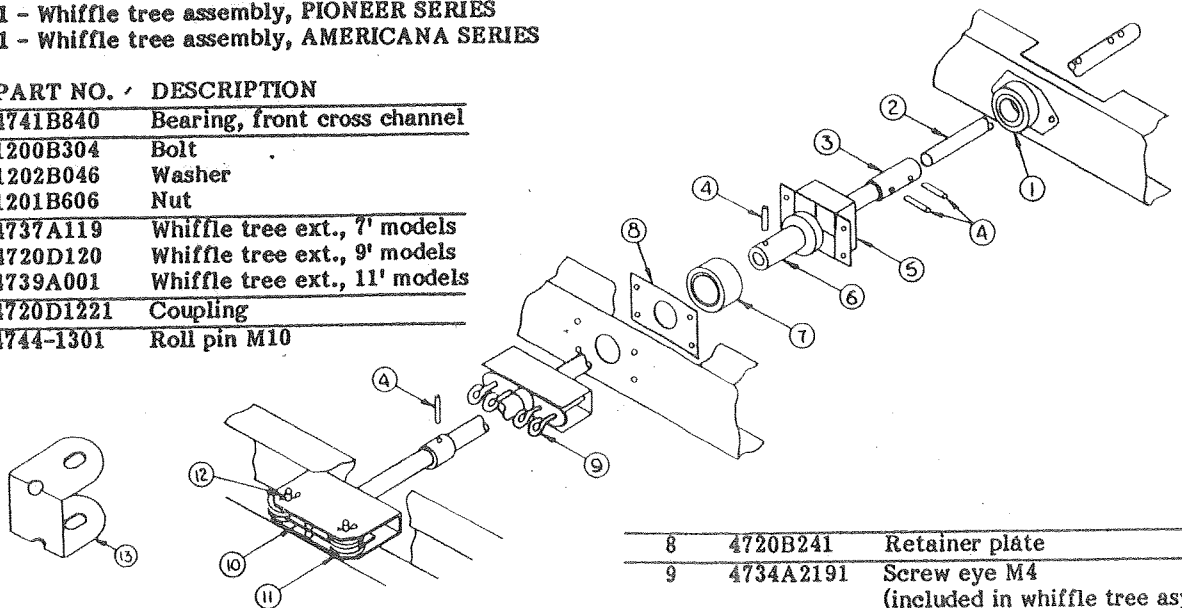

5	4720B240	Retainer
	4731-387	Bolt
	1201B603	Nut
6	4720B238	Thrust nut
7	4720A2421	Thrust bearing

8	4720B241	Retainer plate
9	4734A2191	Screw eye M4 (included in whiffle tree asy)
10	4715C566	Puller spacer
11	4715A5371	Pulley and bearing, M10
12	4720G1561	Long pin, M5
	1204B1231	Cotter pin, M10
13	4744A174	Cable retainer