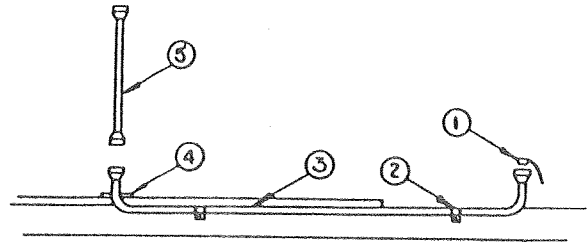

Camping Trailers

1986 PARTS LIST

Gas Systems

GAS SYSTEM - 2010 (Inside stove)

CODE	PART NO.	DESCRIPTION
1	4733A388	Plastic cap w/chain
2	1201-870	3/8" Tube clamp, rubber coated
	*4739-425	3/8" Tube clamp, uncoated
	*4733-411	Tek screw
3	4714-0711	3/8" O.D. copper gas line, 100" length (includes 1 bushing and 2 flared plugs)
4	4733A412	Bushing
5	4730A3431	Flexible gas hose 1/4-32" long

HOSE AND REGULATOR ASSEMBLY - 2010

CODE	PART NO.	DESCRIPTION
1	4745-592	Gas bottle
2	4733F6281	Gas bottle mounting package
3	4737-930	POL adapter
4	4739-699	Street tee
5	4738A486	Regulator
	*4734B3781	Regulator cover
6	4737-8871	Flexible gas hose 3/8"-32" long
7	4739-697	Cylinder adapter
8	5445A5561	Regulator (replacement comes with 15" gas hose) Note: 15" gas hose not available separately.
9	5410-7931	10' flexible gas hose

OUTSIDE STOVE SHELF ASSEMBLY - 2010

CODE	PART NO.	DESCRIPTION
1	5410A700	Propane stove
2	5410A7931	10' Flexible gas hose
3	4744D214	Stove shelf
4	4744-344	Handle bracket
5	4744-331	Drawer stop
	*1203-8861	Rivet, M25
6	4744-341	Drawer slide
	*1032B1014	#10 x 7 1/8" screw
	*4739-291	Screw cap
	*4739A290	Screw cap washer
7	4744-3141	Shelf slide asys (set)
		1 left and 1 right
	*4744A317	Slide angle - right
	*4744A318	Slide angle - left
	*1203-897	Rivet
	*4738A375	Slide angle bracket
	*1203-8641	Rivet, M50
8	4744A5821	Drawer assembly
9	4744-328	Handle
	*4744-329	Handle bracket
	*1203-8951	Rivet, M25