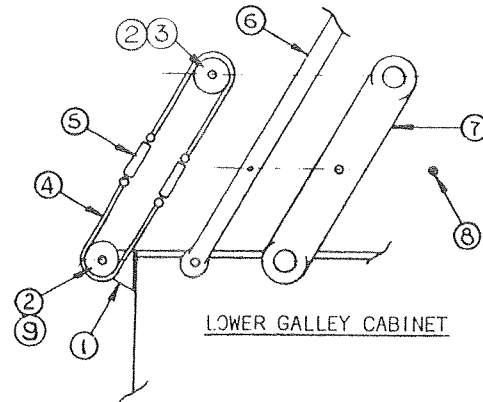

UPPER GALLEY LIFT BAR ASSEMBLY - AMERICANA SERIES

CODE	PART NO.	DESCRIPTION
1	4744B533	Galley bracket (left)
	4744B532	Galley bracket (right)
2	4737-923	Sprocket x4
3	4744-090	Bushing
	4744-254	Nut (upper sprocket)
4	4744-0681	Chain
	4730A3811	Connecting link
5	4744A0691	Turnbuckle, M2
6	4744-0871	Lift bar 2010
	4744-0881	Lift bar 2080, 2090, 2095
7	4744-0811	Chain cover (left)
	4744-1471	Chain cover (right)
8	4741A936	Screw
9	1201B603	Nut (lower sprocket)

LOWER GALLEY CABINET

CONVERTER CABINET ASSEMBLIES

Pioneer Series

4744A576	Converter cabinet 2067, 2068, 2069
4744A577	Converter cabinet 2085
4744A578	Converter cabinet 2093

Americana Series

4744B513	Converter cabinet 2080, 2090
4744B565	Converter cabinet 2010
4741F539	Converter cabinet 2095

CODE	PART NO.	DESCRIPTION
1	4744B023	Converter cabinet top
	*1103B0806	Screw, top to panel angle
2	4744B0208	Front panel, PIONEER SERIES
	4744B020	Front panel, AMERICANA SERIES
	*4744-024	Panel angle
	*1103B0806	Screw, angle to front panel
3	4741A897	Corner divider
4	4741A896	Toe molding
5	4744A3001	Converter 2067, 2068, 2069
		3 Amp B&W
	4741-5241	Converter 2080, 2090, 2010
		6 Amp Progressive Dynamics
	4741A5551	Converter 2095
		15 Amp Progressive Dynamics
	*4739-460	Screw, converter to front panel
6	4733-1651	Power cord 25 ft.
	*1201-873	Clamp
	*4739-460	Screw
7	4735B6901	Heater harness
8	4744-564	Extension harness 2093, 2010
		(Power to top lights)
	4735B6731	Extension harness, all other models
9	1216-451	Strain relief, PIONEER SERIES
	4734-365	Strain relief, AMERICANA SERIES
10		"Romex" wire 14 AWG.
		(Purchase locally)