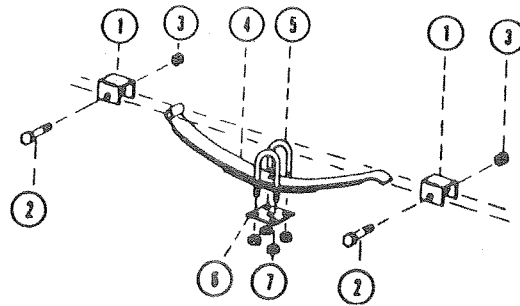

Note: "U" bolt nut should be tightened to 180-210 in. lbs.
"U" bolts should be tightened evenly across the plate.

WHEEL ASSEMBLIES AND ACCESSORIES

Pioneer Series	Tire & Rim	Tire Cover	Hubcap
2067 Columbia	4715A379	4728C5341	4737-9611
2068 Jamestown	4.80x8		(pkg of 2)
2069 Redwood			
2085 Newport	4730A387	4728K5101	4714A4441
2093 Chesapeake	20.5x8x10		(pkg of 1)
Americana Series			
2080 Sun Valley	4730A387	4728K5101	4714A4441
2090 Shenandoah	20.5x8x10		(pkg of 1)
2010 Sequoia			
2095 Williamsburg			

Pioneer Series Spare Tire Mount

4741-6561 - Kansas Beige