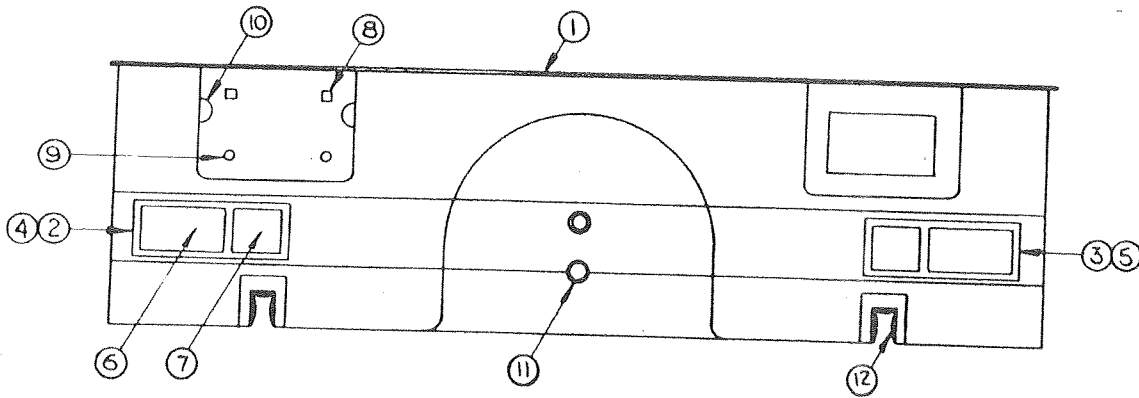

REAR PANEL ASSEMBLY COMPONENTS

(Refer to chart for panels, trim tape, and decals.)

CODE	PART NO.	DESCRIPTION
1	4737A881	Body rail PIONEER SERIES
	4720G179	Body rail AMERICANA SERIES
	*1203-8741	Rivet, M25, rail to panel PIONEER
	*1103E1008	Screw, rail to panel AMERICANA
	*4741B157	Clip
2	4734-3911	Taillight asy R/S PIONEER
	4714-0881	Taillight lens only, M2
3	4734-3921	Taillight asy C/S PIONEER
	4714-0871	Taillight lens only, M2
	*1203-8651	Rivet, M50
	*4734-389	Bushing

CODE	PART NO.	DESCRIPTION
4	4734C3911	Taillight asy R/S AMERICANA
5	4734C3921	Taillight asy C/S AMERICANA
6	4739-4321	Taillight lens only red
7	4739-4331	Taillight lens only clear
	*1203-8831	Rivet, M25
	*1202B269	Washer
	*4739-434	Screw
8	4732-1181	Plastic grommet, M4
	*1121C161	Screw
9	4737-072	Rubber bumper
10	4739B4311	Tag light
11	4734-364	Hole plug
12	4737A445	Gasket
13	*4734-238	Wire connector