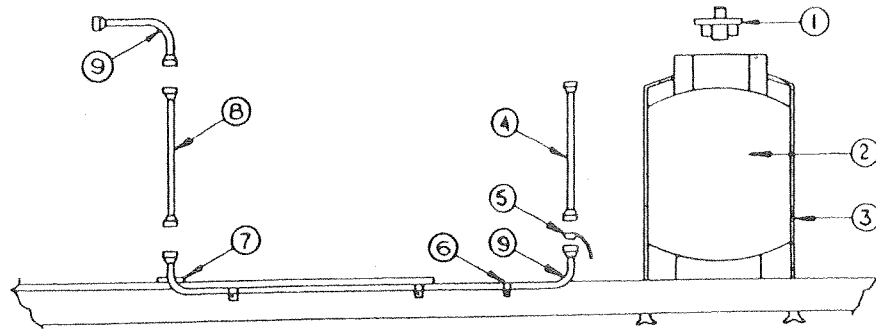

Gas Systems

1986 PARTS LIST

GAS SYSTEMS - ALL EXCEPT 2010 AND 2095

CODE	PART NO.	DESCRIPTION
1	4739A1291	Regulator
	*4734B3781	Regulator cover
2	4745-592	Gas bottle
3	4733F6281	Gas bottle mounting pkg.
4	4733A3991	Flexible gas hose
5	4733A388	Plastic cap w/chain

CODE	PART NO.	DESCRIPTION
6	1201-870	3/8" Tube clamp, rubber-coate
	4739-425	3/8" Tube clamp, uncoated
	*4737-255	Tek screw
7	4733A412	Bushing
8	4730A3431	Flexible gas hose 1/4"-32" long
9	4714-0711	3/8" O.D. copper gas line, 100" length (includes 1 bushing and 2 flared plugs)
	*1215-241	Flared plug