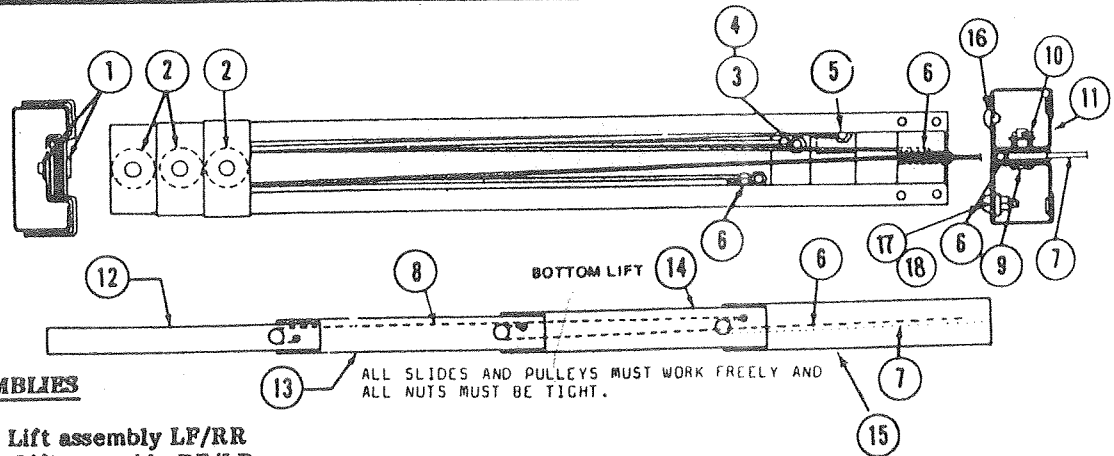

Lift Ass'ys
Whiffletree Ass'ys

1986
PARTS LIST

LIFT ASSEMBLIES

ALL SLIDES AND PULLEYS MUST WORK FREELY AND ALL NUTS MUST BE TIGHT.

4739-6801 - Lift assembly LF/RR
4733C5801 - Lift assembly RF/LR

CODE	PART NO.	DESCRIPTION
1	4730F2491	Pin & ring M3 (contains 4730F249 pin and 4730B098 retaining ring)
	*4730B0981	Retaining ring only M12
	*4730F249	Pin Only
2	4715A5371	Steel pulley asy, M10
3	4741-921	Lock nut x2
4	1202B263	Spacer x2
5	4737-817	Bolt 1/4" - 20 x 1"
	4741-921	Flange nut 1/4" - 20
6	4731-5691	Cable asy 51"
7	4733B5901	Cable asy long 144"
8	4731-5691	Cable asy 51"
9	4720C157	Lift pin
10	1204B1081	Cotter pin, M10

CODE	PART NO.	DESCRIPTION
11	4731B580	Pulley bracket asy
12	4739-6741	TOP LIFT ASY (4739-6801, LF/RR)
	4720C5181	(4733C5801, RF/LR)
13	4739-6731	CENTER LIFT ASY (4739-6801, LF/RR)
	4720C5171	(4733C5801, RF/LR)
14	4739-6751	BOTTOM LIFT ASY (4739-6801, LF/RR)
	4720D5161	(4733C5801, RF/LR)
15	4720F5151	Stationary lift asy
16	1203C8721	Pop rivet M25
17	1006B1610	Machine screw 1/4" - 20
18	4741-921	1/4 - 20 Flange nut

Note: All cable assemblies come with cable clips.

WHIFFLE TREE AND RELATED PARTS

4737B5661 - Whiffle tree assembly, PIONEER SERIES
4720E5201 - Whiffle tree assembly, AMERICANA SERIES

CODE	PART NO.	DESCRIPTION
1	4741B840	Bearing, front cross channel
	1200B304	Bolt
	1202B046	Washer
	1201B606	Nut
2	4737A119	Whiffle tree ext., 7' models
	4720D120	Whiffle tree ext., 9' models
	4739A001	Whiffle tree ext., 11' models
3	4720D1221	Coupling
4	4744-1301	Roll pin M10