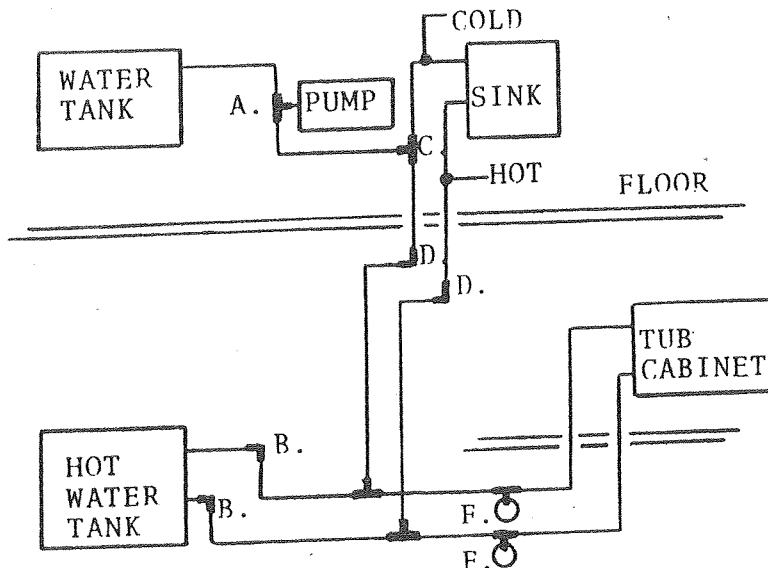

PLUMBING SYSTEM - 2095

A.	1218-150	Barbed tee x1 (electric pump)
B.	4741-237	Elbow x2 (hot water tank)
C.	4741-238	Barbed tee x3
D.	4741-239	Barbed elbow x2
E.	4741-275	Ring clamp (crimp-type)
F.	4741A236	Drain tee x2

4714-038	3/8" L.D. flexible tubing (cold)
4714-338	3/8" L.D. flexible tubing (hot)
406-00-500-01	3/8" L.D. rigid tubing

Note: Tubing sold per foot.

1201-873	1/2" Tube clamp, rubber-coated
4731-305	5/8" Hose clamp