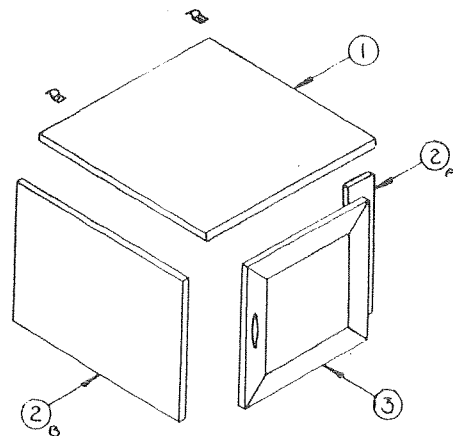

POTTI CABINET

4741C6371 - Potti cabinet assembly, 2090

CODE	PART NO.	DESCRIPTION
1	4741C9001	Cabinet top
	*1103B0808	Screw, top to cabinet
	*4720A0721	Cooler clip
	*1103B0808	Screw, cup to top
2A	4741A901	Cabinet side, small
B	4741A902	Cabinet side
	*1103B0808	Screw, cabinet sides to top
3	4741C6381	Door assembly
	*4739A050	Door pull
	*1022B0814	Screw