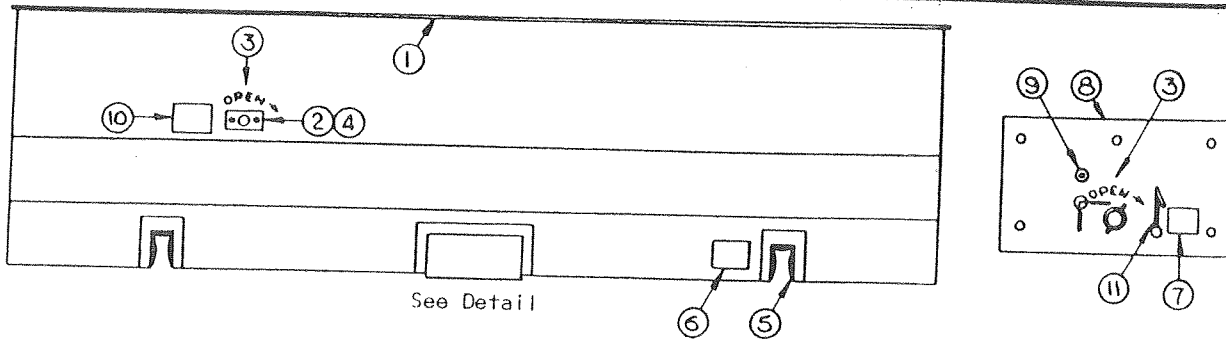

FRONT PANEL ASSEMBLY COMPONENTS

(Refer to chart for panels, trim tape, and decals.)

CODE	PART NO.	DESCRIPTION
1	4720G1808	Body rail PIONEER SERIES
	4720G180	Body rail AMERICANA SERIES
	*1203-8641	Rivet, M50 rail to panel (PIONEER)
	*1103E1008	Screw, rail to panel (AMERICANA)
	*4741B157	Clip
2	4741-403	Bushing plate PIONEER
	4741A403	Bushing plate AMERICANA
	*4741-350	Screw
3	4730F318	"Open" decal
4	4741A437	Grommet
5	4737A445	Gasket

CODE	PART NO.	DESCRIPTION
6	4730G213	Gas supply I.D. plate
7	4739A117	Switching decal
8	4715H123	Body filler panel
	*1103E1008	Screw
	*435-00-000-16	Foam tape around perimeter
9	4724-260	Stop button
	*1103B1012	Screw
10	4737B363	Latch caution decal
11	4730A1221	Safety latch package
	*4720A344	Bolt
	*1202E040	Washer 5/8" O.D.
	*1201B603	Nut
	*1202B252	Washer 1 1/4" O.D.