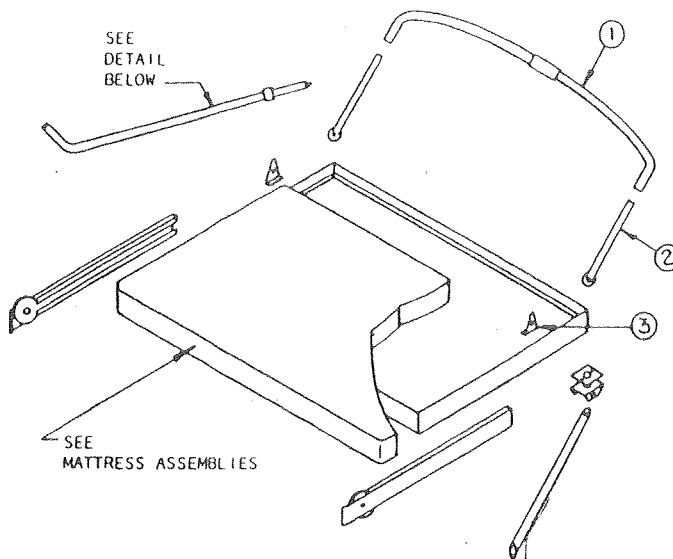

*Note: Bed assemblies are a special order and are shipped complete less mattress.

See page 19 for Expanda-Bed mattress cushion assemblies.

BED ASSEMBLY DETAILS

CODE	PART NO.	DESCRIPTION
1	4737D2631	Upper canvas bow assembly
2	4737D2641	Lower canvas support
	*4733-411	Tek screw, lower to upper
3	4720D5631	Bed bow bracket
	*1014B1006	Screw, bow brkt to lwr supt

MISCELLANEOUS HARDWARE

4734A5141	Bed leg support bracket
4720A2361	Bed leg support rod & pal nut
4739-290	Screw cap
4739-291	Screw cap washer
1040B1614	Bolt
1202B252	Washer
4734C447	Support plate (2 x 3)
4737-417	Support plate (6 x 6)
4720C0771	Bed leg support clip M4
1203-8831	Rivet, M25
4720D4021	Lashing hook, M6
1202B026	Washer
1203-8741	Rivet, M25

BED EXTENSION HARDWARE

4720B0831	Large plastic wheel
4731A128	Flathead rivet, wheel to extension
4720B5621	Roller assembly
4731A130	Rivet, small plastic wheel to roller support