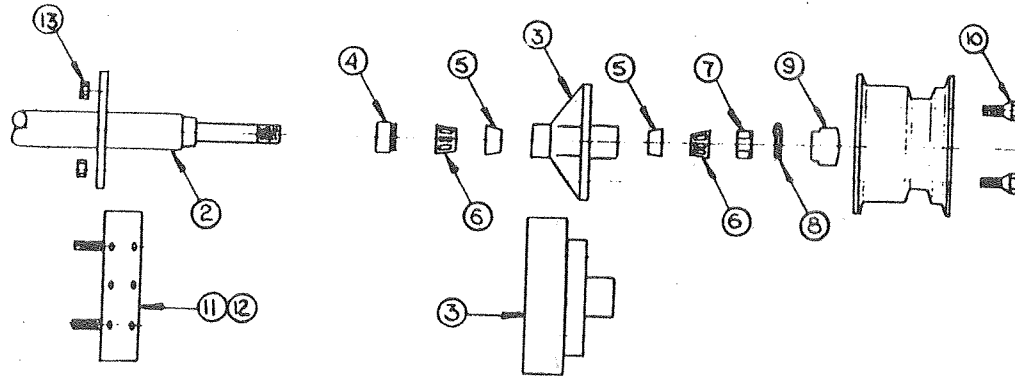

CODE	PART NO.	DESCRIPTION
4	4714A2201	Grease seal, M4
5	4714-2221	Inner and outer cup (race) L44610
6	4714-2231	Inner and outer cone (bearing) L44649
7	4714-306	Spindle nut
8	1204-126	Cotter pin
9	4714-0621	Grease cap, M4
10	1200B5501	Lug bolt, M4, 1/2 - 20 with 13/16" hex head
*11	4733A3521	Righthand electric brake asy, 7"
*12	4733A3531	Lefthand electric brake asy, 7"
13	1201B527	Nut 7/16 - 20 (S/A 4714-229)

4714-228 Grease seal
(used on 2095 axle)

4714A2201 Grease seal, M4
(used on all other models)

Note: Refer to page 6 for the component parts of the electric brake assemblies.

SPRING ATTACHMENTS

CODE	PART NO.	DESCRIPTION
1	4741B339	Rear spring shackle
	4741A339	Front spring shackle
2	4737A131	Shackle bolt
3	4741-949	Shackle bolt nut
4	Refer to axle assemblies chart, page 6.	
5	4741-843	"U" bolt
6	4741-845	"U" bolt plate
7	4741-935	"U" bolt nut