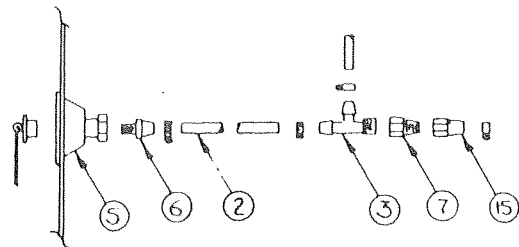

**WATER SYSTEM - PIONEER SERIES**

Models 2067, 2068, 2069, 2085, 2093

**WATER SYSTEM - PIONEER SERIES**

Models 2067, 2068, 2069, 2085, 2093

CODE	PART NO.	DESCRIPTION
1	4714A0671	Suction stem
2	4714-0231	Large white cap
3	4735-2131	Water bottle complete
	*4735C098	Water decal
4	4714-0221	Small cap with tie-on
5	4714-024	Barb stem and collar