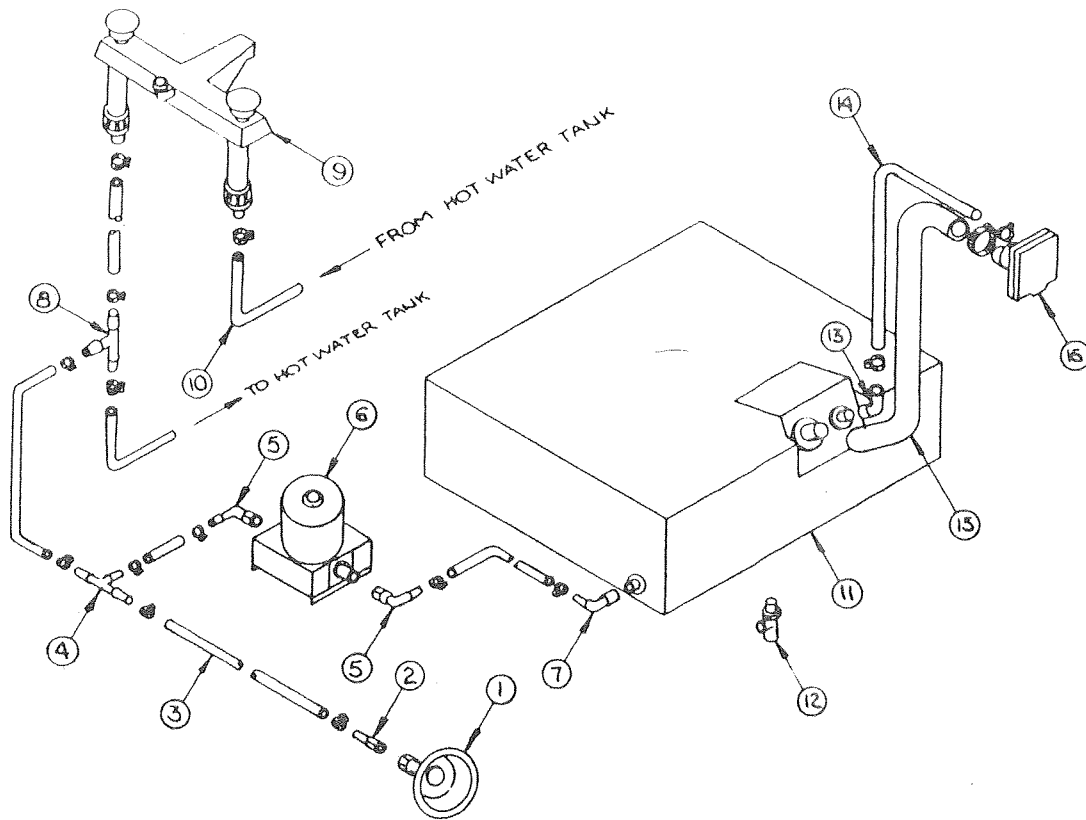

**WATER SYSTEM - PIONEER SERIES**

Models 2067, 2068, 2069, 2085, 2093

**WATER SYSTEM - PIONEER SERIES**

Models 2067, 2068, 2069, 2085, 2093

CODE	PART NO.	DESCRIPTION
1	4714A0671	Suction stem
2	4714-0231	Large white cap
3	4735-2131	Water bottle complete
	*4735C098	Water decal
4	4714-0221	Small cap with tie-on
5	4714-024	Barb stem and collar