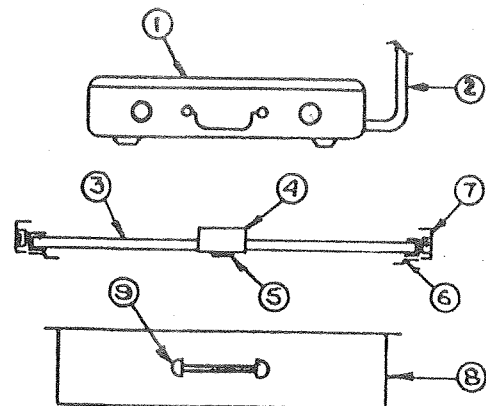

HATCH DOOR ASSEMBLY - 2010 (Outside Stove)

4744A2131	Hatch door asy, complete <u>except</u> for lock mechanism
4744-2571	Lock
*4742-126	Hinge
*1203-855	Rivet
*4745-190	Coleman Logo