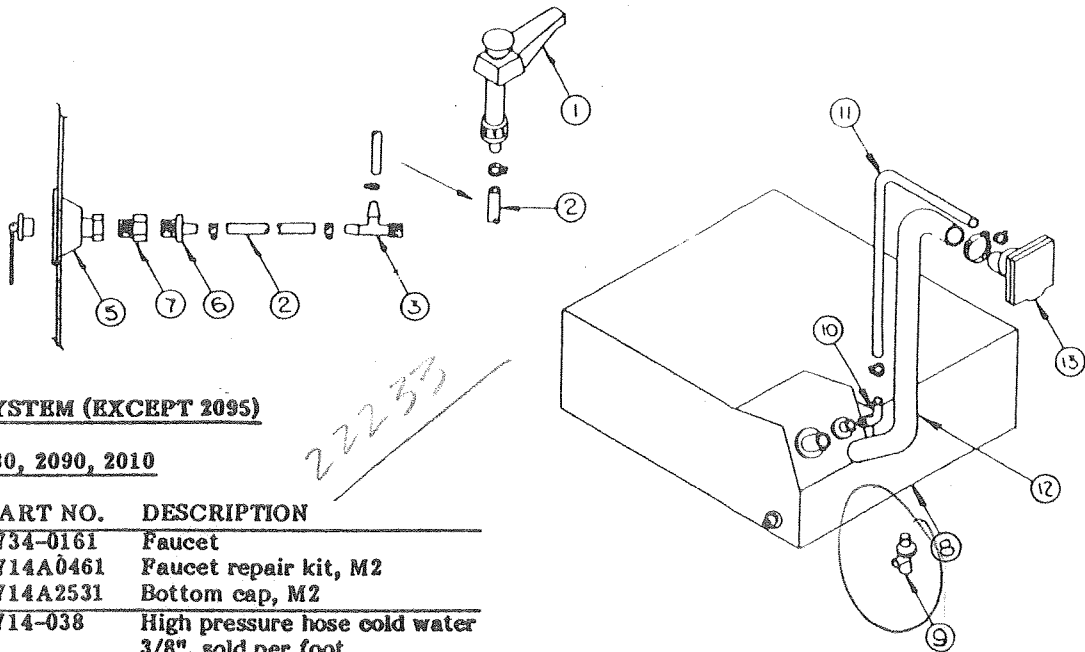

WATER SYSTEM (EXCEPT 2095)

Models 2080, 2090, 2010

CODE	PART NO.	DESCRIPTION
1	4734-0161	Faucet
	*4714A0461	Faucet repair kit, M2
	*4714A2531	Bottom cap, M2
2	4714-038	High pressure hose cold water 3/8", sold per foot
3	4734-2321	Running tee
4		
5	4732D1521	City water fill built-in check valve
	*4741-350	Screw
	*4714-0481	Cap and strap, M2
6	4732-4561	Adapter fitting
7	4741-955	Check valve
	*4737A4641	Filter screen
8	4733G1411	Water tank
	*4734B320	Tank bracket
9	4715E4381	Spigot (drain)
10	1218-351	Elbow 3/8" I.D.
11	4733B1201	Vent hose, clear
12	4731F1081	Water fill hose, 1" I.D.
13	4731C1711	Recessed fill spout
	*4744-128	Barbed nipple (1 3/8" barb)
	*4744-129	Barbed connector (3/8" barb)
	*4735C098	Water decal
14	*4731-305	Adjustable hose clamp, 5/8"
	*4715-4501	Adjustable hose clamp, 1 1/4"
15	4741-956	Female adapter
	*1202-582	Washer

WATER SYSTEM - PIONEER SERIES

Models 2067, 2068, 2069, 2085, 2093

WATER SYSTEM - PIONEER SERIES

Models 2067, 2068, 2069, 2085, 2093

CODE	PART NO.	DESCRIPTION
1	4714A0671	Suction stem
2	4714-0231	Large white cap
3	4735-2131	Water bottle complete
	*4735C098	Water decal
4	4714-0221	Small cap with tie-on
5	4714-024	Barb stem and collar