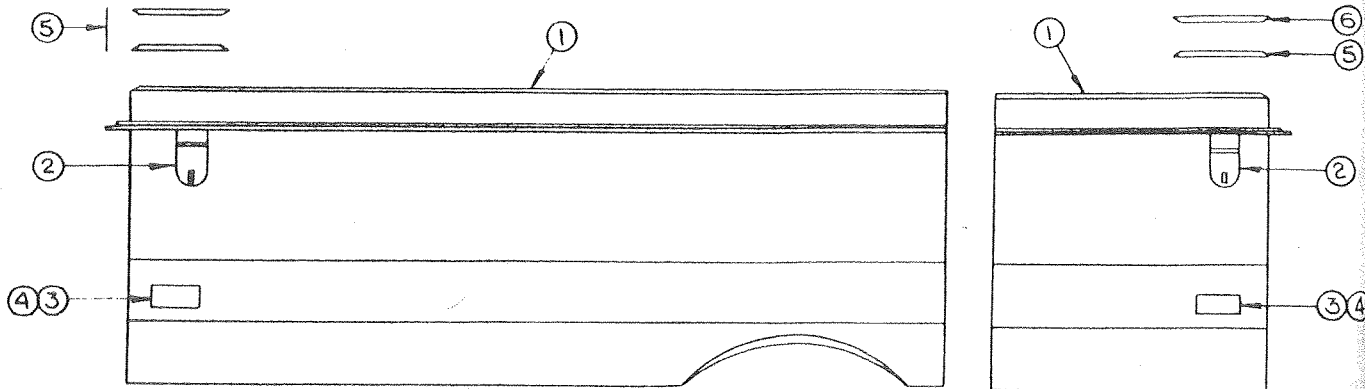

Panel Ass'y Details:
RT. Front & RT. Rear

1986 PARTS LIST

RIGHT REAR PANEL ASSEMBLY COMPONENTS

(Refer to chart for panels, trim tape, and decals.)

CODE	PART NO.	DESCRIPTION
1		PIONEER SERIES
	4739C2708	Body rail 2067, 2068, 2069
	4744-045	Body rail 2085
	4744-063	Body rail 2093
		AMERICANA SERIES
	4720K135	Body rail 2080
	4734G179	Body rail 2090, 2010, 2095
	*1203-8651	Rivet, M50, rail to panel (PIONEER)
	*4734A1861	Rivet, M25, rail to panel (AMERICANA)
	*435-00-002-07	Velcro hook 2" x 2" square adhesive-backed, sold per foot
	*435-00-000-07	Velcro hook 3/4" wide adhesive-backed, sold per foot
2	4741B6041	Top latch w/o lock
	*4741-821	Screw
3	4733G1311	Socket and harness
	*4714-370	Bulb (#204)
4	4714E0851	Red lens and base
	*4741A936	Screw
	*4734-238	Connector
5	4737-073	Rail stop 6 3/16", 2067, 2069, 2085, 2080
	4730B1211	Rail stop 16 3/16", 2093, 2090, 2010, 2095, M4
Note:		No rear rail stops on 2068.

RIGHT FRONT PANEL ASSEMBLY COMPONENTS

(Refer to chart for panels, trim tape, and decals.)

CODE	PART NO.	DESCRIPTION
1		PIONEER SERIES
	4739C2698	Body rail 2067, 2068, 2069
	4744-046	Body rail 2085
	4744-065	Body rail 2093
		AMERICANA SERIES
	4720J133	Body rail 2080
	4739E003	Body rail 2090, 2010, 2095
	*1203-8651	Rivet, M50, rail to panel (PIONEER)
	*4734A1861	Rivet, M50, rail to panel (AMERICANA)
	*435-00-002-07	Velcro hook 2" x 2" square adhesive-backed, sold per foot
	*435-00-000-07	Velcro hook 3/4" wide adhesive-backed, sold per foot
2	4715E5051	Top latch w/lock
	*4741-821	Screw
3	4733G1311	Socket and harness
	*4714-370	Bulb (#204)
4	4714E0841	Amber lens and base
	*4741A936	Screw
	*4734-238	Connector
5	4737-108	Rail stop 10 11/16", 2067, 2068, 2085, 2080
	4730B1211	Rail stop 16 3/16", 2085, 2093, 2080
	4744-262	Rail stop 32", 2090, 2010, 2095
6	4737-073	Rail stop 6 3/16", 2067, 2068, 2069
	4730B1211	Rail stop 16 3/16", 2085, 2093, 2080, 2090, 2010, 2095, M4
Note:		Refer to page 16 for vent and drain system, 2095

HOT WATER HEATER DOOR - 2095
4714E3391 Hot water heater door 2095