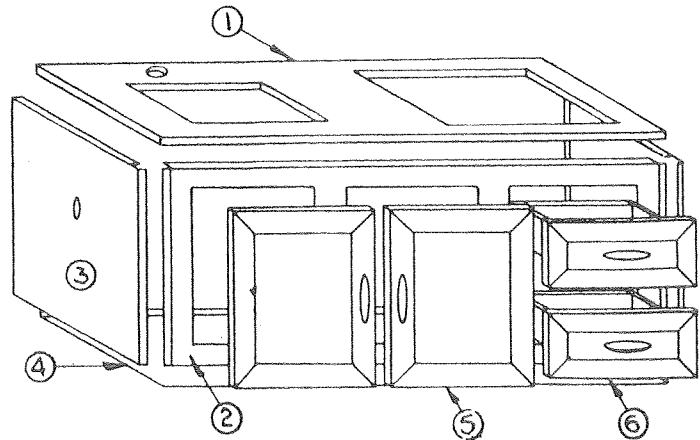

UPPER GALLEY ASSEMBLIES - AMERICANA SERIES

- 4744B535 - Upper galley assembly 2080, 2090
- 4744B525 - Upper galley assembly 2010
- 4741E544 - Upper galley assembly 2095

CODE	PART NO.	DESCRIPTION
1	4744B1111	Upper galley top 2080, 2090
	4744B1941	Upper galley top 2010
	4741E1591	Upper galley top 2095
	*1103E1008	Screw, top to cabinet
2	4744A071	Cabinet front, left 2080, 2090, 2095
	4744A189	Cabinet front, left 2010
3	4744A070	Cabinet side, left and right (all)
4	4744-072	Upper galley bottom 2080, 2090, 2095
	4744-196	Upper galley bottom 2010
	*1203-8641	Rivet, M50
	*406-00-001-53	Edge molding (sold per foot)
	*406-47-000-89	Bumper seal (sold per foot)
5	4744-5721	Door assembly (all)
	*1203-8951	Rivet, M25, door to cabinet
6	4744-574	Drawer assembly (all)
7	*4744-509	Upper galley angle assembly to attach galley to lift bar
8	*1203-925	Accordion rivet (drawer slide)
	*4739-419	Vinyl cap (screw protector)

Refer to page 22 for cooktop, stove box, and cover components.

Refer to page 8 for cabinet door assembly components.