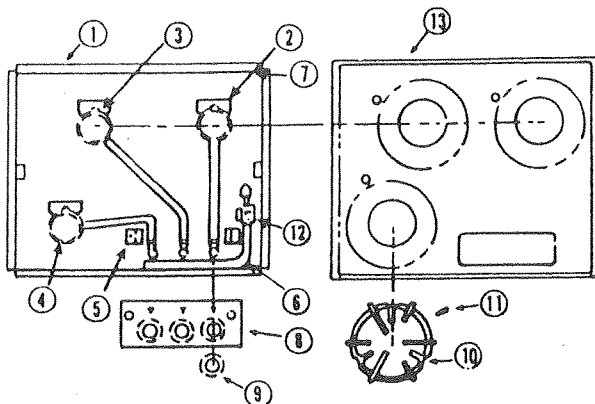

Pioneer Series

CODE	PART NO.	DESCRIPTION
1	4744A2381	Cook top, all except 2093
	4744A2401	Cook top, 2093 (champagne)
2	4739C2871	Stove box, all except 2093
	4739D2931	Stove box, 2093 (Elixir Mfg., includes cooktop, grates, clips, etc.)
3	4741A6261	Stove cover, all except 2093
	4741C6031	Stove cover, 2093 (Elixir Mfg., champagne)

Note: Early production Pioneer models may use Coleman stove, cooktop, and cover, in which case order the following:

CODE	PART NO.	DESCRIPTION
1	4744-2381	Cook top, all except 2093
	4744-2401	Cook top, 2093
2	4739B2871	Stove box, all except 2093
	4739C2931	Stove box, 2093
3	4741-6261	Stove cover, all except 2093
	4741A6031	Stove cover, 2093

STOVE COMPONENTS (early production Pioneer models)

CODE	PART NO.	DESCRIPTION
1	See cooktop, stove box and cover (Code 2)	
2	2202-819	Right burner, 2-burner stove
	2203-855	Right burner, 3-burner stove
3	2202-850	Left burner, 2-burner stove
	2203-887	Left burner, 3-burner stove
4	2203-850	Front burner, 3-burner stove only
5	2202A3361	Burner valve, 2- & 3-burner stove
6	2202K5271	Manifold pipe, 2-burner stove
	2203K5271	Manifold pipe, 3-burner stove
7	2208K357	Inlet bushing, 2- and 3-burner stove
8	2202L5291	Throw-in bag, 2-burner stove
	2203M5921	Throw-in bag, 3-burner stove
9	2205A3371	Knob, 2- and 3-burner stove
10	2202A3391	Grate
11	2208-3441	Grate clip package, M9
12	821-121	3/8" flare nut
13	See cooktop, stove box and cover (Code 1)	

Americana Series

CODE	PART NO.	DESCRIPTION
1	4744A2401	Cook top, all (champagne)
2	4739D2931	Stove box (Elixir Mfg., includes cooktop, grates, clips, etc.)
3	4741A6031	Stove cover (Elixir Mfg., champagne)

Note: All cooktops and stove covers are "champagne" porcelain.

Two-burner stoves in PIONEER SERIES except 2093 (three-burner).

Three burner stoves in AMERICANA SERIES.

*4744A264 Warning label

To order repair parts for ELIXIR counter units, please write or phone:

Elixir Industries
Customer Service
640 Collins Road
Elkhart, IN 46516
(219) 294-1651

Refer to counter unit owner's manual.

STOVE COVER LATCH

4733-401 Latch
1203-867 Rivet

STOVE COVER STRIKE

4733-402 Strike

STOVE FIN STUD

1226D153 Stud
1203-867 Rivet