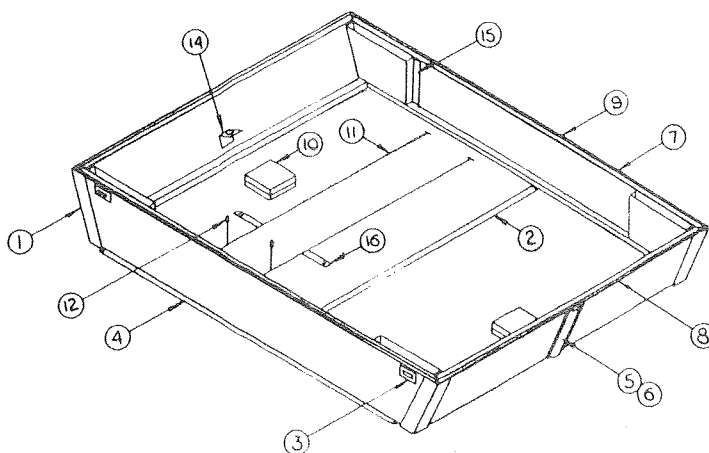

Camping Trailers

1986 PARTS LIST

Top Ass'y

TOP ASSEMBLIES

PIONEER SERIES (Kansas Beige)

- 4714A9241 - Top assembly 2067, 2068, 2069
- 4714A9251 - Top assembly 2085
- 4714A9261 - Top assembly 2093

AMERICANA SERIES (Colonial White)

- 4714B9251 - Top assembly 2080
- 4714B9261 - Top assembly 2090, 2010, 2095

CODE	PART NO.	DESCRIPTION
1		PIONEER SERIES
	4741A1981	Top corner RR/LF
	4741A1991	Top corner LR/RF
		AMERICANA SERIES
	4741B1981	Top corner RR/LF
	4741B1991	Top corner LR/RF
*	4741A936	Screw PIONEER
	4741B936	Screw AMERICANA
2	4741B1141	Trim strip (74" length)
3	4715B2091	Strike, M4
	*4744-246	Screw
	*1201B695	Nut
4		PIONEER SERIES
	4728A191	Canopy track 2067, 2068, 2069
	4728A207	Canopy track 2085
	4728A208	Canopy track 2093
	*4741A936	Screw
		AMERICANA SERIES
	4728B207	Canopy track 2080
	4728B208	Canopy track 2090, 2010, 2095
	*4741B936	Screw
	*435-00-000-75	1/32" x 1" live rubber tape
5		PIONEER SERIES
	4741-303	Center seam extrusion 7' models
	4741-312	Center seam extrusion 9' models
	4741-231	Center seam extrusion 11' models
		AMERICANA SERIES
	4741A312	Center seam extrusion 9' models
	4741A231	Center seam extrusion 11' models
	*4741-350	Hexhead screw
	*435-00-000-58	1/4" x 1" Saturated foam tape
	*435-00-000-75	1/32" x 1" Live rubber tape
6	406-00-000-96	Center seam vinyl screw cover
7	406-00-001-99	Top seal (black)
8		PIONEER SERIES
	4741A213	Seal extrusion, front and rear
		AMERICANA SERIES
	4741B213	Seal extrusion, front and rear
*1103E1010	Screw	
9		PIONEER SERIES
	4741A268	Seal extrusion side 7' models
	4741A3141	Seal extrusion side 9' models
	4741A188	Seal extrusion side 11' models
		AMERICANA SERIES
	4741B314	Seal extrusion side 9' models
	4741B188	Seal extrusion side 11' models
*1103E1010	Screw	
10	4737E5911	Dome light comp. Progressive
	4714D0891	Dome light lens Dynamics

CODE	PART NO.	DESCRIPTION
	*1103E1016	Screw
	*4734-238	Wire connector
11	4733D4711	Screen door track
	*4741-9651	Rivet, M25
12	4734B5211	Screen door cable asy M6
	*1203-925	Accordion rivet, plastic
13	4741-8841	Screen door retaining bracket
	*4733-411	Screw
	*435-00-000-07	Velcro hook, adhesive-backed
	4741B542	Screen door storage bracket
	*4741A936	Screw
	*406-00-001-53	Edge molding
14	4741B113	Canvas support bracket
	*4741A936	Screw
	*406-00-001-53	Edge molding
15	4741C3541	Lift cover CSF and RSR
	4741D1281	Lift cover CSR and RSF
	*1103B1012	Screw
	*4741A355	Hole plug
	*435-00-000-07	Velcro hook, adhesive-backed
16	4723A5061	Screen door safety strap
	*4730A354	Stud
17	*4737-3211	Rubber button (white) M8
	*4741B5431	Lift pocket

PARTS NOT SHOWN FOR 2095 TOP ASSEMBLY

Note: The 4714B9261 top is used on the 2095 with bathroom and shower curtain tracks from old top assembly or with new parts as listed in A, B, and C below.

CODE	PART NO.	DESCRIPTION
A	4741A426	"I" beam shower curtain track
	4739-120	Mounting bracket x9
	4741A936	Screw x2, each bracket
	4724-728	Shower curtain tie
	4730A354	Stud
	1202B269	Washer
	4741A936	Screw
B	4739B121	"I" beam bathroom curtain track
	4739-120	Mounting bracket x6
	4741A936	Screw
C	4737-843	Shade curtain brackets
	4741-9651	Rivet, M50