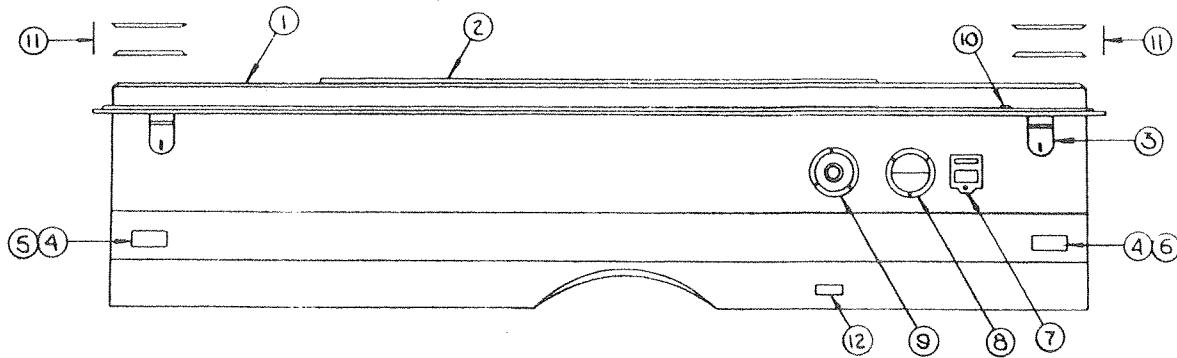

LEFT PANEL ASSEMBLY COMPONENTS

(Refer to chart for panels, trim tape, and decals.)

CODE	PART NO.	DESCRIPTION	CODE	PART NO.	DESCRIPTION
1		PIONEER SERIES	5	4714E0841	Amber lens and base
	4739D2688	Body rail 2067, 2068, 2069	6	4714E0651	Red lens and base
	4744A044	Body rail 2085		*4741A936	Screw
	4744-064	Body rail 2093		*4734-238	Connector
		AMERICANA SERIES	7	4733A2331	Cable hatch
	4734D177	Body rail 2080		*4741-350	Screw
	4734P176	Body rail 2090, 2010, 2095		*4710C361	110 Volt decal
	*1203-8651	Rivet, M50, rail to panel (PIONEER)	8	4731C1711	Recessed fill spout (not on Pioneer series)
	*4734A1861	Rivet, M25, rail to panel (AMERICANA)		*4741-350	Screw
	*435-00-002-07	Velcro hook 2" x 2" square, adhesive-backed, sold per foot		*4735C098	Water decal
2	4737B2581	Curtain track package M2 Contains two pieces 64" long	9	4732D1521	City water fill
	*4741-9861	Rivet, M25, track to rail		*4741-350	Screw
3	4741B6041	Top latch w/o lock	10	1204-040	Snap bushing
	*4741-821	Screw	11	4737-073	Rail stop 6 3/16", 2067, 2068, 2069, 2085, 2080
4	4733G1311	Socket and harness x2		4730B1211	Rail stop 16 3/16", 2093, 2090, 2010, 2095
	*4714-370	Bulb (#194)	12	4744-266	Drain decal

SEAT FRAME ASSEMBLIES

Pioneer Series	Curbside	Roadside
1967 Columbia		
1968 Jamestown	4741D573	4733J582
1969 Redwood		
1985 Newport	4733J551	4733J582
1993 Chesapeake	4744B547(L)	4744B546(R)
Americana Series		
1980 Sun Valley	4741E512	4741E511
1990 Shenandoah	4733K555	4733K556
1910 Sequoia	4744B547 (L)	4744B546(R)
1995 Williamsburg	4733J551	4733J582

PANELING AND TRIM

4714B4501	Universal wall panel (48" x 18 1/8") red oak
4714A2911	Corner divider (17 5/8" lengths) M5
4714A2921	Panel divider (17 5/8" lengths) M5
4714A2931	Toe molding (48" lengths) M2

CURBSIDE SEAT CABINET TOP

4739D215	Seat extension top 2067, 2068, 2069
4739E055	Seat extension top 2090

CURBSIDE SEAT DRAWER ASSEMBLY 2090

4744B526	Drawer assembly 2090