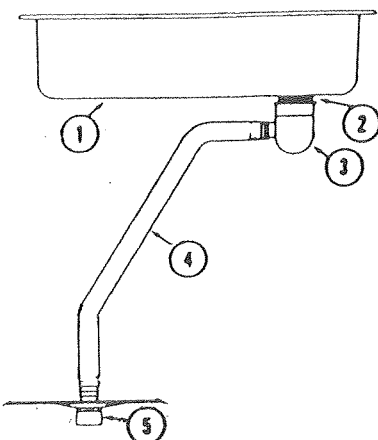

SINK AND DRAIN SYSTEM

CODE	PART NO.	DESCRIPTION	
1	4710D0301	Sink, all models	
	*4730D3151	Basket and strainer	
	*4714B0661	Crumb cup	
2	4734-329	Foam gasket	
3	4734A0671	Drain trap	
	*4739-108	Hose clamp	
4	4714-277	Drain hose, standard 3/4" garden hose (sold per foot) (May be purchased locally)	
	5	4734A0681	Drain spout
	*4744-267	Hose clamp	
	*4714-0021	Cap and strap, M2