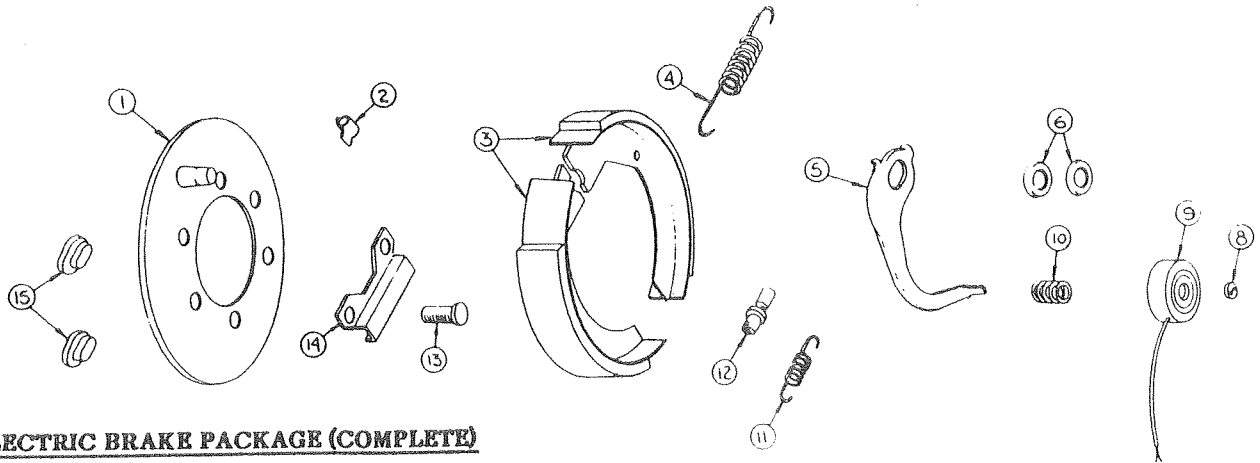

Electric Brakes Door Ass'y

1986 PARTS LIST

ELECTRIC BRAKE PACKAGE (COMPLETE)

4714F2011 for 1 1/16" diameter straight spindle

Item	Coleman Part No.	Dexter Part No.	Qty/ Brake	Description
1		36-36-4	1	Backing plate assembly
2		46-23	2	Shoe hold-down spring
3	4714B2071	40-125 40-49	1	Primary shoe and lining asy and Secondary shoe and lining asy
4	4714A241	46-24	1	Retractor spring
5	4714-2841	47-30-4 47-29-4	1	RH actuating lever arm and LH actuating lever arm
6	4714A246	46-30	2	Anchor post clip
7		27-5	1	Wire clip
8	4714A247	46-39	1	Magnet retainer clip
9	4714C2451	42-44	1	Magnet asy kit; includes 1 magnet, 1 spring and 1 retainer clip
10	4714A242	46-25	1	Magnet housing spring
11	4714A210	46-22	1	Adjustable screw spring
12	4714A204	43-11	1	Adjusting screw
13		7-41	4	Backing plate bolt
14		64-1	1	Stabilizer bracket
15		46-7	1	Plug

4733A3521 23-48
4733A3531 23-47

RH complete brake asy only
LH complete brake asy only

Cabinet Door Assemblies and Components

4737G5171 Pioneer Series upper galleys
Shower cabinet (x2) 2095

4739D5321 Pioneer Series lower galleys
Hutch assembly 2093

4744-5721 Americana Series upper galleys

4744-5731 Americana Series lower galleys
Storage cabinet assembly 2080
Hutch assembly 2010

4741C6381 Potti cabinet 2090

4741F5461 Shower cabinet (x1) 2095