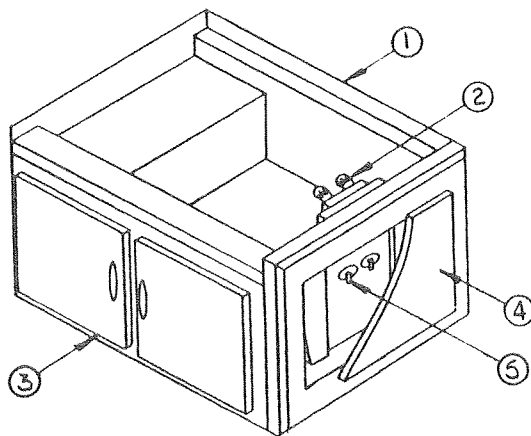

Plumbing System Cabinet Ass'ys

1986 PARTS LIST

SHOWER CABINET

4741F547 - Shower cabinet assembly, 2095

CODE	PART NO.	DESCRIPTION
1	4741-2221	Bathtub
	*4733-413	Tek screw
	*1103B1012	Screw
	*4739A290	Screw cap, white
	*4739-291	Screw cap washer
2	4741-2071	Faucet assembly
3	4737G5171	Door asy x2
	*1203-8951	Rivet, M50, door to cabinet front
4	4741F5461	Door assembly
	*4738-308	Screw
5	4741-235	Swivel street elbow

CODE	PART NO.	DESCRIPTION
6	4730D3151	Basket strainer
7	4741A933	Trap adapter
8	4737-832	Plastic nut
9	4741-932	"P" trap
10	4741-931	Sleeve
11	4741-930	Vent system
12	4714-2861	Cap and strap package
	4741-821	Screw