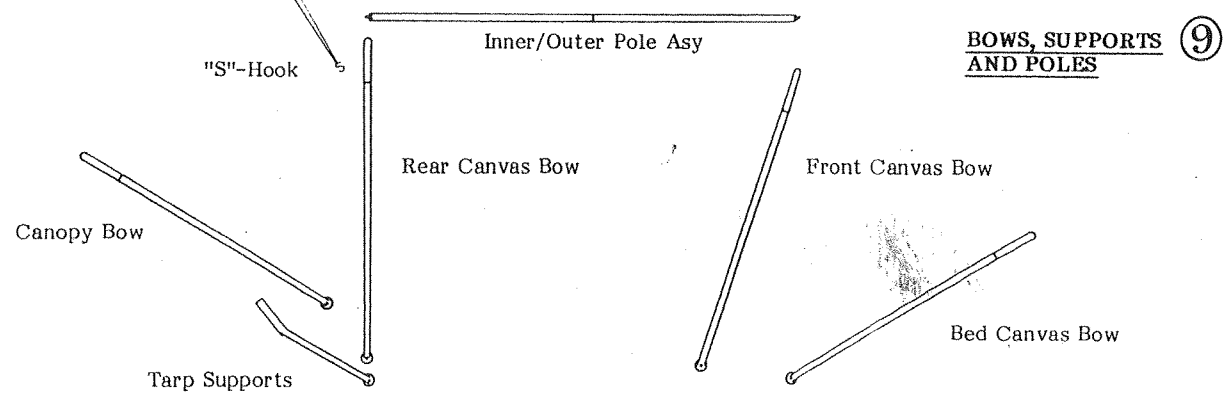

### CANVAS

Special Order	Sales Stock	
	4724A7801	Canvas assembly
	4743A1791	Door frame bow
	1014B1006	#10 x 3/8 Screw
	4743-5461	Door bow
	4743-194	Door bow tip
4743-175		Canvas door hinge
	1103E1008	#10 x 1/2 Screw
	1203-8641	Rivet, M50
4743-215		Door lock bracket
	1203-8641	Rivet, M50
	4743-2841	Door latch
	4743-2821	Shaft
	1201E639	Nut
	4743-283	Spacer
	8460A1431	Poly rope
	4724-3931	Rope adjuster (wood)
	4743-275	"S" hook