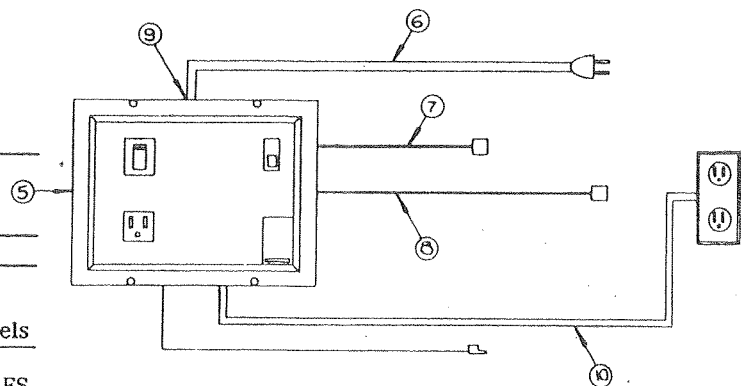

CODE	PART NO.	DESCRIPTION
1	4744B023	Converter cabinet top
	*1103B0806	Screw, top to panel angle
2	4744B0208	Front panel, PIONEER SERIES
	4744B020	Front panel, AMERICANA SERIES
	*4744-024	Panel angle
	*1103B0806	Screw, angle to front panel
3	4741A897	Corner divider
4	4741A896	Toe molding
5	4744A3001	Converter 2067, 2068, 2069
		3 Amp B&W
	4741-5241	Converter 2080, 2090, 2010
		6 Amp Progressive Dynamics
	4741A5551	Converter 2095
		15 Amp Progressive Dynamics
	*4739-460	Screw, converter to front panel
6	4733-1651	Power cord 25 ft.
	*1201-873	Clamp
	*4739-460	Screw
7	4735B6901	Heater harness
8	4744-564	Extension harness 2093, 2010
		(Power to top lights)
	4735B6731	Extension harness, all other models
9	1216-451	Strain relief, PIONEER SERIES
	4734-365	Strain relief, AMERICANA SERIES
10		"Romex" wire 14 AWG.
		(Purchase locally)