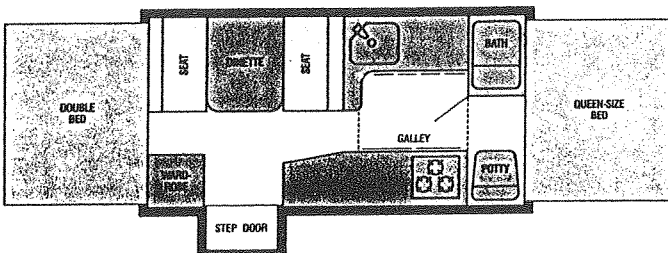

Tara™

The Coleman Company, Inc. Camping Trailer Division, Somerset, PA 15501