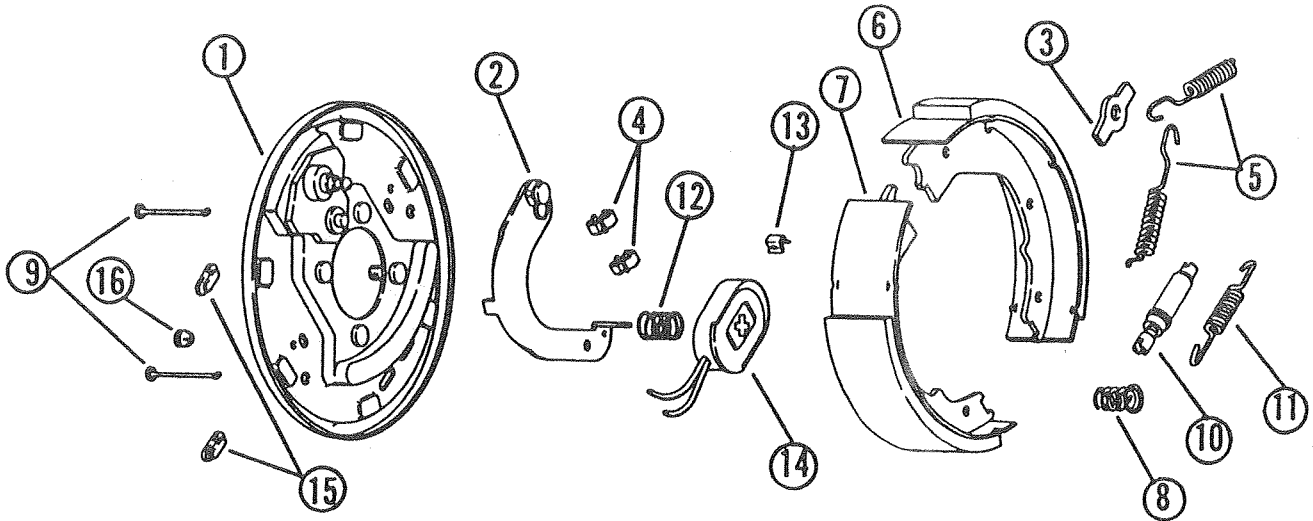

AXLE

4745-170 Axle assembly complete
2,500 lb. capacity with 10" electric brakes

Reference: 10" hub assembly 545UH w/caps
Dexter #8-247-4

1200B5501 Lug bolt M4
1/2 - 20 on 4 1/2" B.C. (x5)

Axle Mounting Hardware Package

4716-0171 Axle mounting hardware package consisting of:
4 - Bolts, 5/8 - 18 NF x 1 1/4, Grade 5
4 - Nuts, 5/8 - 18 NF
4 - Lock washers, split 5/8

10 x 2 1/4 ELECTRIC BRAKE PARTS

ELECTRIC BRAKE COMPONENTS - 10 X 2 1/4"

Item	Coleman Part Number	Dexter Part Number	Qty./ Brake	Description
	4716-0201	23-26		L.H. complete brake asy
	4716-0211	23-27		R.H. complete brake asy
1		36-19-10	1	Backing plate asy
2	4716-0221	47-19	1	L.H. actuating lever arm and
		47-20	1	R.H. actuating lever arm
3		5-17	1	Washer
4		27-5	2	Wire clip
5	4716-0231	46-9	2	Retractor spring, M2
6	4716-0241	71-47	1	Shoe and lining kit
7				(includes 1 primary, 1 secondary, clips and pins)
8	4716-0251	46-77	2	Shoe holddown spring, M2
9	4716-0261	49-2	2	Holddown pin
10	4716-0271	43-4	1	Adjusting screw
11	4716-0281	46-18	1	Adjusting screw spring
12	4716-0291	46-2	1	Magnet spring
13	4716-0301	27-9	1	Magnet retainer clip
14	4716-0311	71-60	1	Magnet kit (includes 1 magnet, clip, and spring)
15	4716-0321	46-7	2	Plug, M2
16		46-78	1	Wire grommet