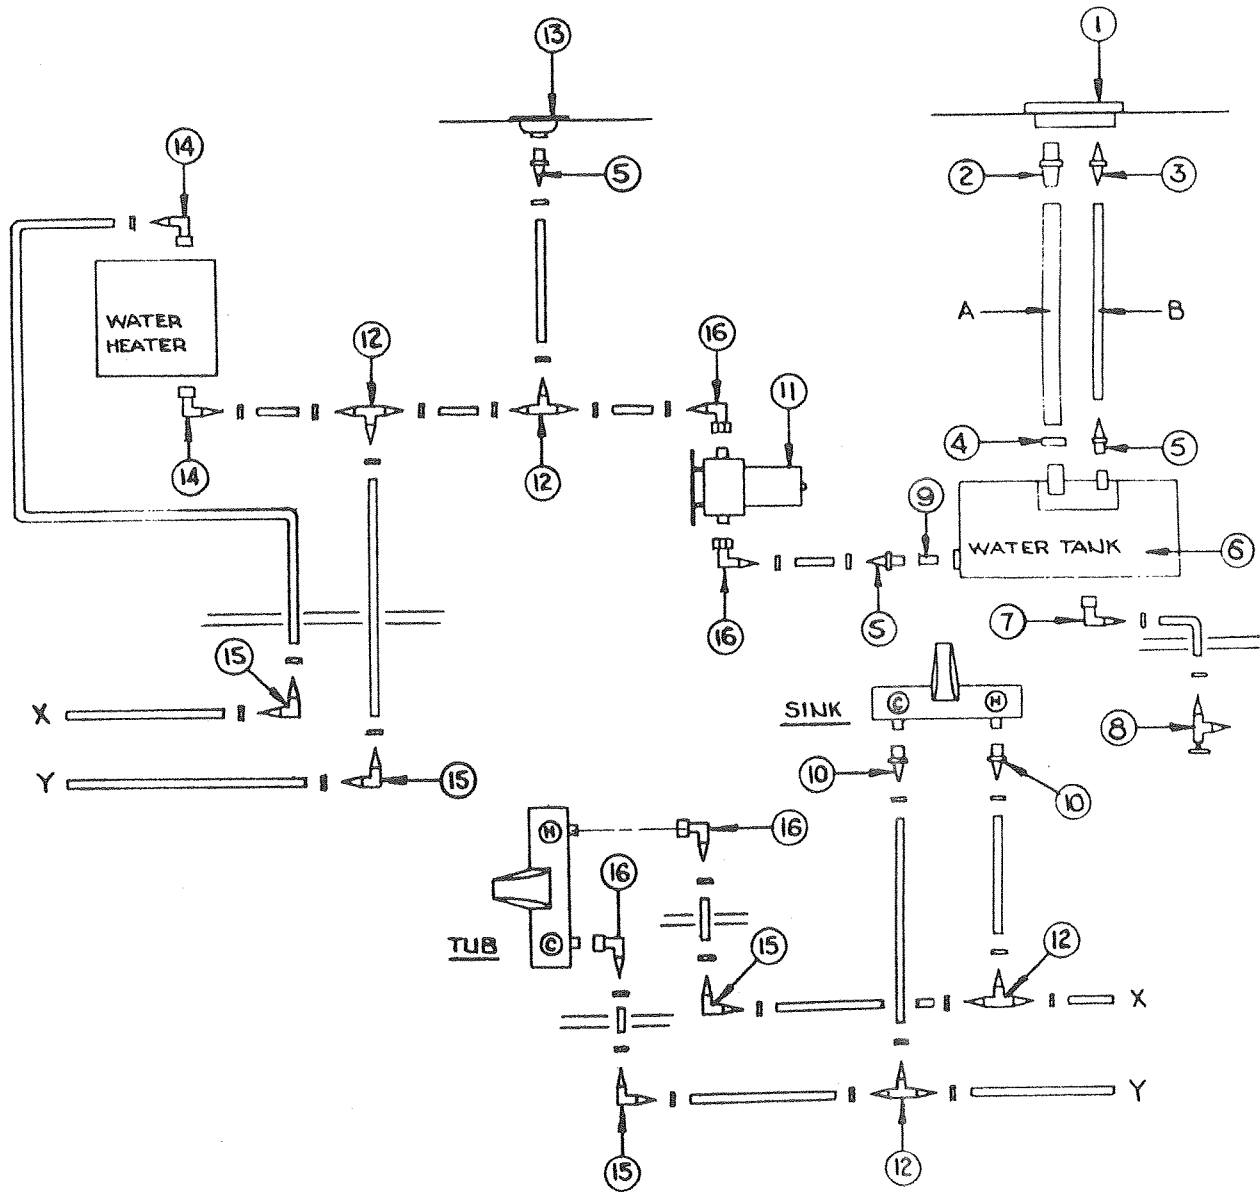

WATER SYSTEM - 2098

CODE	PART NO.	DESCRIPTION
1	4745-1881	Fill spout
	*4741-350	Screw
2	4744-128	Barbed nipple, 1 3/8 barb - 1 1/4 MPT
3	4744-129	Barbed connector, 3/8 - 3/8
4	4715-4501	1 1/4" Hose clamp
5	4732-4561	Barbed nipple, 3/8 barb - 1/2 MPT
6	4745-075	Water tank
7	4746-075	Elbow, 3/8 barb - 3/8 MPT
8	4741A236	Line drain
9	4737-4641	Tank filter
10	4744-150	Seal
	4744-233	Nut, 1/2 FPT
	4744-234	Barb, 3/8
11	4741A5571	Pump
12	4741-238	Barbed tee, 3/8 - 3/8 - 3/8
13	4745-1891	City fill
	*4741-350	Screw

CODE	PART NO.	DESCRIPTION
14	4741-237	Barbed elbow, 3/8 - 1/2 MPT
15	4741-239	Barbed elbow, 3/8 - 3/8
16	4741-906	Swivel elbow, 3/8 barb - 1/2 MPT

Note: Unidentified hose clamps - 4741-275 crimp ring
Unidentified tubing - 406-00-500-01 3/8" ID rigid polybutylene tubing (gray)

A - 406-00-250-03 1 3/8" ID flexible non-toxic hose
B - 406-00-000-50 3/8" ID transparent hose

*All tubing sold per foot.

Refer to page xx for sink and drain system.

Line drains in tub line same as #8 above.