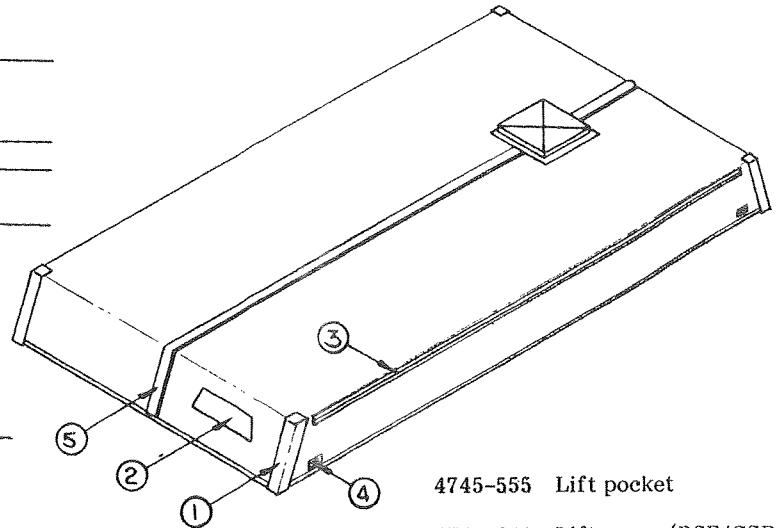

Top Ass'y

1986 PARTS LIST

TOP ASSEMBLIES

4745-5241 Savannah
4745-5841 Tara

Refer to page 22 for roof vent details.

CODE	PART NO.	DESCRIPTION
1	4745-0321	Top corner LF/RR, snow white
	4745-0331	Top corner RF/LR, snow white
	*4745-396	Screw, white
2	4745-190	Coleman logo
3	4745-373	Canopy track
	*4745-396	Screw, white
4	4745-3711	Strike, M4
	*4746-076	Screw
	*1201B695	Nut
5	4745-375	Center seam extrusion 131 3/8"
	4746A028	Center seam extrusion 29 1/4"
	*4741-350	#8 x 1/2 Hex-head screw
	*406-00-001-96	Center seam vinyl screw cover (sold per foot, 15' required)
6	4737E5911	Dome light complete
	4714D0891	Dome light lens
	*1103B1020	Screw
	*4734-238	Wire connector, M10
7	4746-036	Roof brace
	*4746-049	Spacer plate
	*4746-115	Rivet
8	4746-032	Roof brace cover
	*4746-029	Hole plug 3/4" white, solid
	*4744-311	Grommet, 1" white
	*4738-049	1/4 - 20 x 9/16" Screw
9	4746-030	Trim strip, 77"
	*4746-055	Trim strip, 4 3/4"
10	4745-376	Screen door track
	*4741-9651	Rivet, M25
	*1203-925	Accordian rivet, plastic
11	4723A5061	Safety strap
	*4730A354	Stud
12	4734B5211	Screen door cable, M6
13	4746-047	Shower curtain track
14	4739-120	Track mounting bracket
	*4745-396	Screw
	*4724-728	Shower curtain tie strap
	*4730A354	Stud
15	4737-3211	Rubber button, M8
16	4746-0311	Bathroom wall light complete (2098)
	*4716A3361	Wall light lens, clear
17	4745-372	Canvas support bracket
	*4745-396	Screw, white
18	4745-554	Screen door bracket
	*4745-396	Screw, white
19	4745-030	End seal extrusion
20	4745-031	Side seal extrusion
	*406-00-001-99	Top seal (sold per foot)
	*1103E1010	#10 x 5/8 SS screw
21	4746-073	Curtain track 90" (2098)
	4746-074	Curtain track 92" (2098)
	4746-017	Curtain track 120" (2099)
	4746-018	Curtain track 75" (2099)
	*4745-396	Screw, white
22	4746-057	3 amp fuse and holder
	*1201-874	Clamp