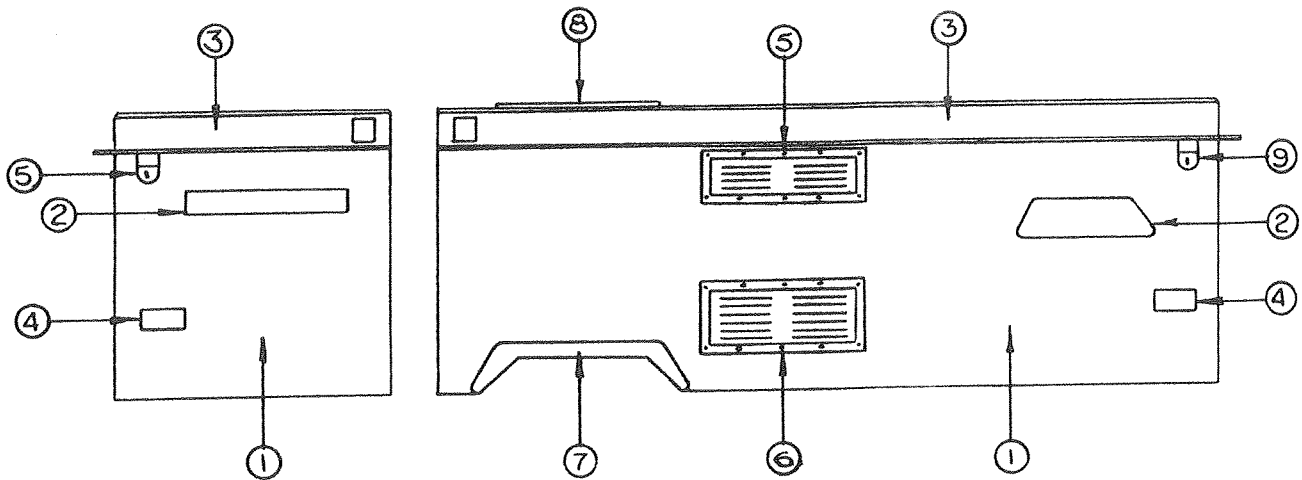

RT. Front & RT. Rear Panel Ass'y

1986 PARTS LIST

RIGHT REAR PANEL ASSEMBLY COMPONENTS

CODE	PART NO.	DESCRIPTION
1	4745-0561	Right rear panel
	*435-00-005-99	Trim tape (3' required)
2	4745-198	Savannah logo
	4745-199	Tara logo
3	4745-044	Body rail
	*4745-1861	Rivet, M25
4	4714E0851	Red lens and base
	4733G1311	Socket and harness
	4714-370	Bulb
	*4741B936	Screw
	*4734-238	Wire connector
5	4745-1451	Top latch w/o lock
	*4741-821	Screw
	*435-00-001-15	Adhesive-backed velcro hook (sold per foot)

RIGHT FRONT PANEL ASSEMBLY COMPONENTS

CODE	PART NO.	DESCRIPTION
1	4745-0571	Right front panel
	*435-00-005-99	Trim tape (9' required)
2	4745-190	Coleman logo
3	4745-045	Body rail
	*4745-1861	Rivet, M25
	*435-00-001-15	Adhesive-backed velcro hook (sold per foot)
4	4714E0841	Amber lens and base
	4733G1311	Socket and harness
	4714-370	Bulb
	*4741B936	Screw
	*4734-238	Wire connector
5	4745-1741	Refrigerator vent, upper
6	4745A1751	Refrigerator vent, lower
	*4741B936	Screw
7	4745-1551	Wheel well trim
	*4741-350	Screw
8	4716-2581	Curtain track
	*4741-9861	Rivet, M25
9	4745-1441	Top latch w/lock
	*4741-821	Screw

MITER COVERS

CODE	PART NO.	DESCRIPTION
1	4745-1431	Inner miter cover, M4
2	4745-1421	Outer miter cover, M4
	*4733B0601	Rivet, M25
3	4741-910	Screw
	4739-291	Screw washer
	4745-166	Screw cap

DRAPES AND CURTAINS

	Savannah	Tara
Drape package	4745-6601	4745-6621
Shear curtain package	4745-6611	4745-6631
Drape tie package	4716-6601	4716-6621
Curtain glide package, M20	4745-4561	
End cap package, M8	4745-4571	

MATTRESS ASSEMBLIES

	Savannah	Tara
Front mattress assembly	4745-6581	4745-6591
Front mattress cover	4716-6581	4716-6591
Rear mattress assembly	4745-6581	4745-6581
Rear mattress cover	4716-6581	4716-6581

Reference Dimensions

75 x 51 x 4"	75 x 74 x 4"
75 x 51 x 4"	75 x 51 x 4"