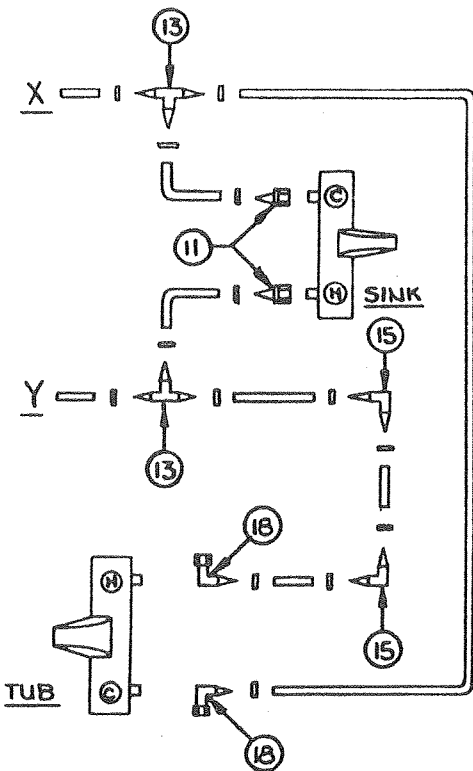

WATER SYSTEM - 2099

CODE	PART NO.	DESCRIPTION
1	4745-1881	Fill spout
	*4741-350	Screw
2	4744-128	Barbed nipple, 1 3/8 barb - 1 1/4 MPT
3	4744-129	Barbed connector, 3/8 - 3/8
4	4715-4501	1 1/4" Hose clamp
5	4732-4561	Barbed nipple, 3/8 barb - 1/2 MPT
6	4741-3451	Water tank
7	4746-075	Elbow, 3/8 barb - 3/8 MPT
8	4741A236	Line drain
9	4737-4641	Tank filter
10	4731-305	Adjustable hose clamp 5/8"
11	4744-150	Seal
	4744-233	Nut, 1/2 FPT
	4744-234	Barb, 3/8
12	4741A5571	Pump
13	4741-238	Barbed tee, 3/8 - 3/8 - 3/8
14	4745-1891	City fill
	*4741-350	Screw
15	4741-239	Barbed elbow 3/8 - 3/8
16	4741-237	Barbed elbow 3/8 - 1/2 MPT
17	4745-2741	Faucet asy
18	4741-906	Swivel elbow, 3/8 barb - 1/2 MPT

Note: Unidentified hose clamps - 4741-275, crimp ring
Unidentified tubing - 406-00-500-01, 3/8" ID,
rigid polybutylene tubing (gray)

*All tubing sold per foot.

Refer to page xx for sink and drain system.

A - 406-00-250-03 1 3/8" ID flexible non-toxic hose
B - 406-00-000-50 3/8" ID transparent hose
C - 4714-038 3/8" ID high-pressure hose