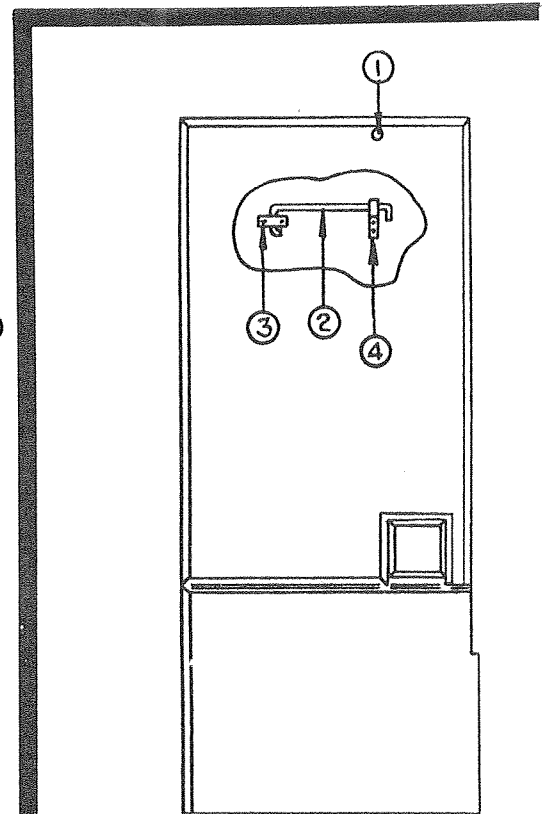

A - 406-00-250-03 1 3/8" ID flexible non-toxic hose
B - 406-00-000-50 3/8" ID transparent hose
C - 4714-038 3/8" ID high-pressure hose

Bathroom Walls

1986 PARTS LIST

BATHROOM WALL ASSEMBLY - 2098, 2099

CODE	PART NO.	DESCRIPTION
1	4745-3381	Door mirror (2098)
	4746-0411	Door mirror (2099)
	*4746-043	Panel divider
2	4746-125	Latch arm
3	4733-339	Nylon bushing
	*1103E1012	Screw
	*1202B026	Washer
4	4746-087	Cushioned bumper
5	4741-4971	Bumper, M6
	*1114B0816	Screw
6	4710B3551	Receptacle
7	4745-3641	Hinge (42 1/2" length) cut to fit application
8	4746-0771	Toilet paper holder
	*1103E1010	Screw
9	4746-070	Support bracket
	*1107A0808	Screw
10	4746-0271	Wall lock