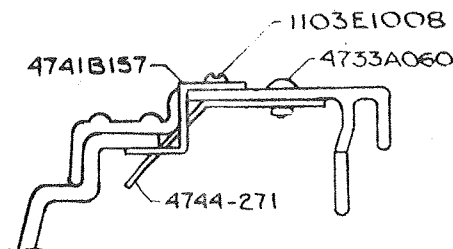

CANVAS ASSEMBLIES

	Savannah	Tara		
Front bed canvas	4745-6821	4745-6811	406-00-000-24	Arrowhead seal
Rear bed canvas	4745-6821	4745-6821	4714B6021	Shock cord 14', M2
Large window	4745-6771	4745-6801	4724-2011	Shock cord clamp, M10
Small window	4745-6781	4745-6831	406-00-000-55	5/16" O.D. vinyl tube
Door seal	4745-6791	4745-6791		
			375-00-054-01	Fine mesh screen
				Gray fiberglass
1225G363	Zipper S/H 44"		406-00-012-01	36" 12 Mil. clear vinyl
1225G364	Zipper P/H 44"		811-42-101-16	10.10 oz. Army duck - gray
1225-4191	No. 5 Zipper pull M5		811-80-014-23	80" Vinyl-coated polyester - gray
665-05-000-29	No. 5 Chain zipper (sold per yard)		4745-6741	Canvas extension RR/LF
			4745-6761	Canvas extension LR/RF
435-00-002-02	2" Velcro loop - gray			
435-00-002-08	2" Velcro hook - white (adhesive-backed)