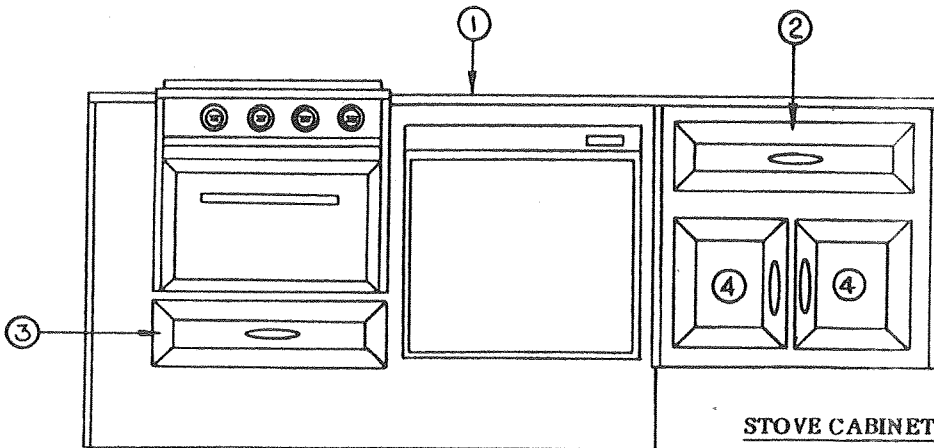

SINK CABINET ASSEMBLY - TARA

4745-586 Sink cabinet assembly complete

CODE	PART NO.	DESCRIPTION
1	4745-9171	Sink cabinet top
2	4745-9181	Sink cabinet side left
3	4745-2801	Sink
4	4730D3151	Basket and strainer
	*4714B0661	Crumb cup
	4734-329	Gasket
	4734A0671	Drain trap, M2
5	4745-2741	Faucet asy
	4744-243	Hex-head cap Faucet connector:
	*4744-150	Seal
	*4744-233	Nut
	*4744-234	Barb

CODE	PART NO.	DESCRIPTION
6	4745-579	Drawer assembly
7	4745-580	Drawer assembly
	*4745-2901	Drawer slide set
8	4745-5121	Door assembly
9	4745-5771	Door assembly
10	4745-5831	Door assembly
	*4738-308	Screw

Note: 435-00-000-29 1/8 x 1/2 Gray putty tape
406-00-250-04 7/32 Solid welting, brown

See page 17 for water system details.

See page 13 for sink and drain system.