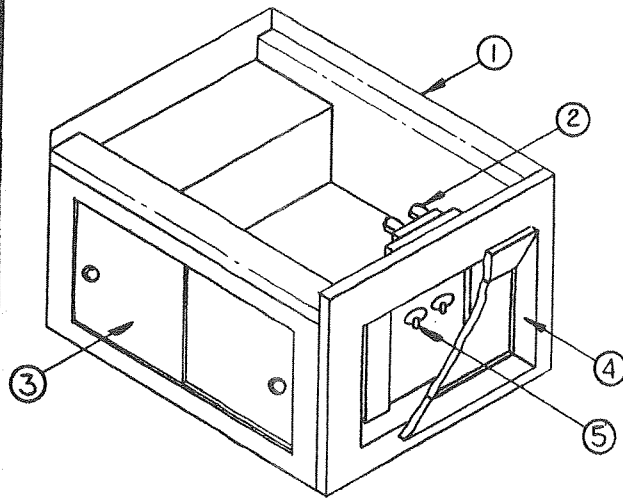

SHOWER CABINET ASSEMBLY

CODE	PART NO.	DESCRIPTION
1	4745-182	Bathtub
	*1103B1012	Screw
	*4739A290	Screw cap, white
	*4739-291	Screw cap washer
2	4741-2071	Faucet assembly
3	4745-1061	Door, sliding Savannah
	*4745-409	Door pull
4	4745-591	Door Tara
5	4741-906	Swivel elbow

Refer to page 13 for tub drain system.