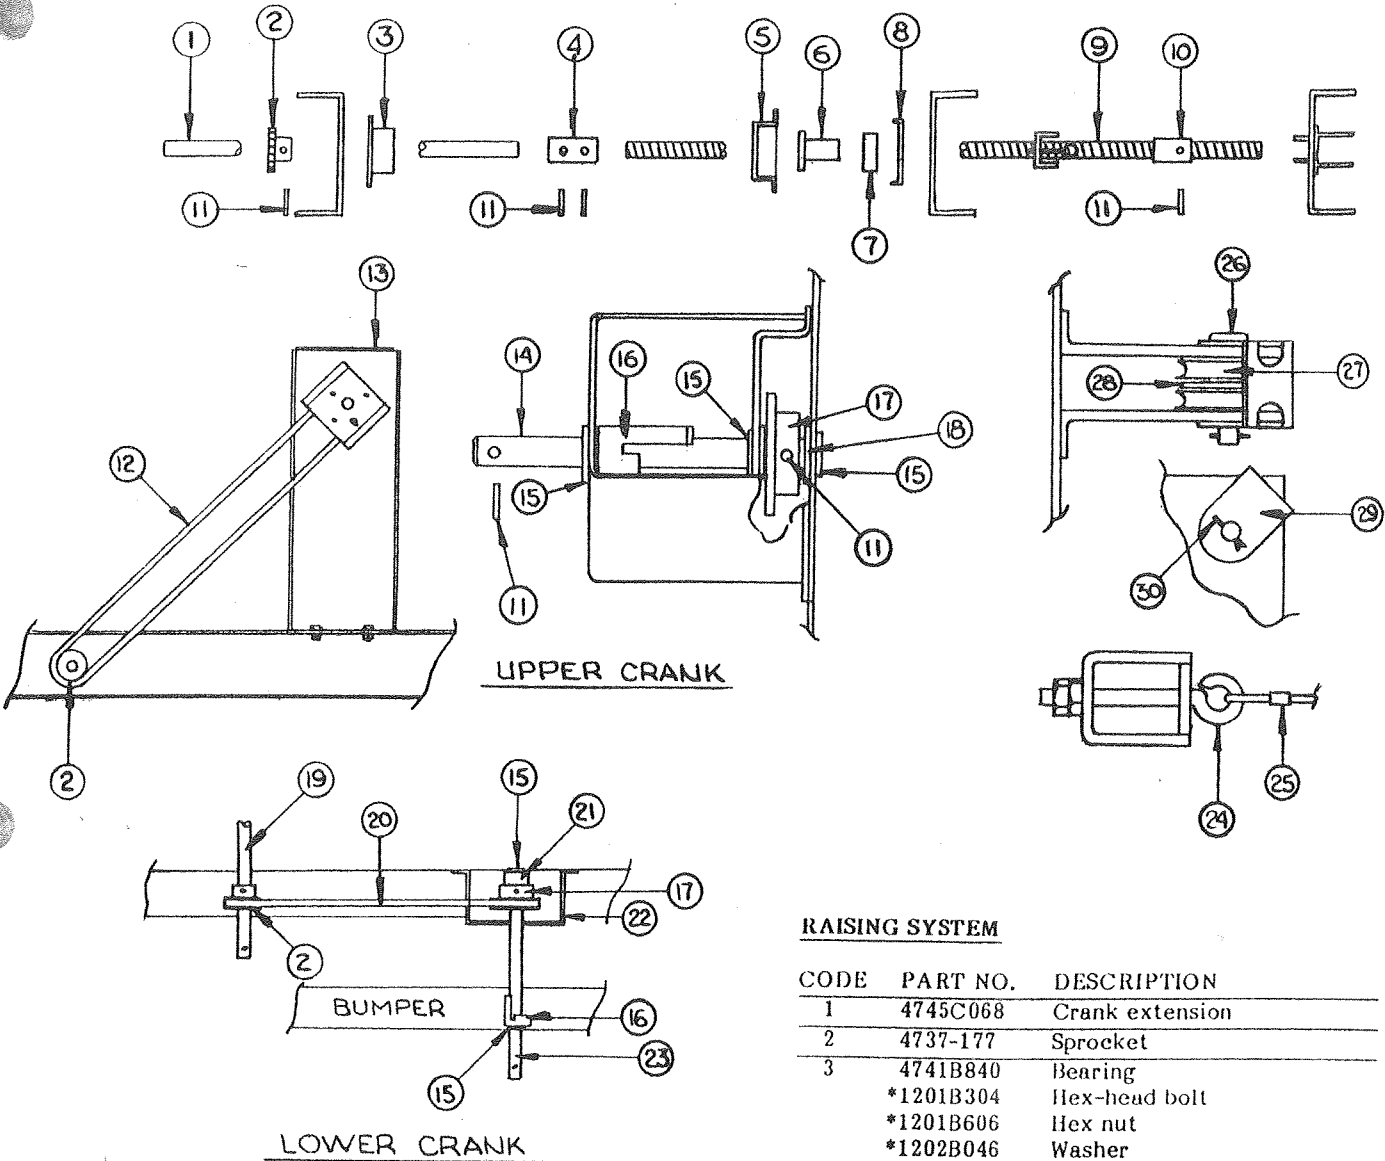

RAISING SYSTEM

CODE	PART NO.	DESCRIPTION
1	4745C068	Crank extension
2	4737-177	Sprocket
3	4741B840	Bearing
	*1201B304	Hex-head bolt
	*1201B606	Hex nut
	*1202B046	Washer
4	4720D1221	Coupling
5	4720B240	Screw retainer
	*4731-387	Hex-head bolt
	*1201B603	Hex nut
6	4720C238	Thrust nut
7	4720A2421	Bearing
8	4720B241	Plate
9	4720E5201	Whiffle tree assembly Note: Requires 4746-0601 bushing & pin package (x1)
10	4746-0601	Bushing and pin package
11	4720B1481	Roll pin, M10
12	4745A0691	Chain
	*4730A3811	Connecting link
13	4745-610	Crank and sprocket assembly
	*4731-387	Hex-head bolt
	*1201B630	Hex nut
14	4745A070	Sprocket shaft
15	4730B382	Bearing
16	4746-019	Ratchet bracket
	*1143B1008	Screw
	*4737-450	Ratchet gear
	*4720B1481	Roll pin M10

CODE	PART NO.	DESCRIPTION
17	4730B385	Sprocket
18	1202-282	Roll pin
19	4745A068	Crank extension
20	4745-0691	Chain
	*4730A3811	Connecting link
21	4745-078	Bushing
22	4745-018	Crank support bracket
	*1203C8721	Rivet, M25
23	4745-070	Sprocket shaft
X 24	4734A2191	Screw eye, M4 (included in whiffle tree asy)
25	4744-131	Cable clip
26	4720G1561	Long pin, M5
27	4715A5371	Pulley and bearing, M10
28	4715C566	Pulley spacer
29	4744A174	Cable retainer
30	1204B1231	Cotter pin, M10