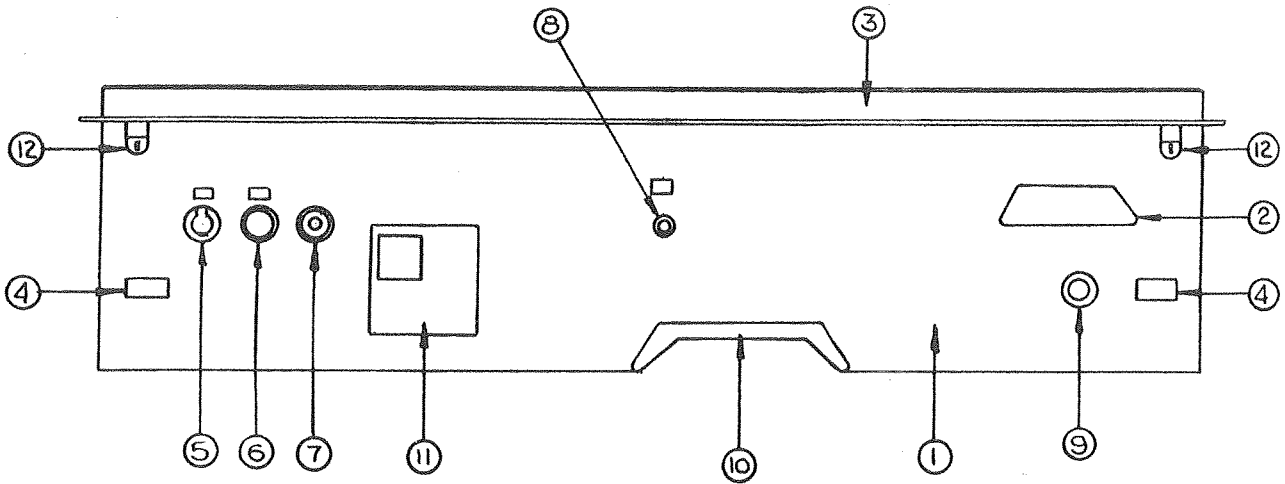

LEFT PANEL ASSEMBLY COMPONENTS

CODE	PART NO.	DESCRIPTION
1	4745-0551 4745-8351 *435-00-005-99	Left panel, Savannah Left panel, Tara Trim tape (14' required)
2	4745-190	Coleman logo
3	4745-043 *4745-1861 *1204-040	Body rail Rivet, M25 Grommet
4	4714E0841 4714E0851 4733G1311 4714-370 *4741B936 *4734-238	Amber lens and base Red lens and base Socket and harness Bulb Screw Wire connector
5	4745-1871 *4745-994 *4741-350	Cable hatch Notice plate Screw x4
6	4745-1881 *4735C098 *4741-350	Fill spout Water decal Screw x5

CODE	PART NO.	DESCRIPTION
7	4745-1891 *4741-350	City fill Screw x3
8	4734B0681 4714A0021 *4744-266 *4741-350	Drain spout M2 Cap and strap Drain decal Screw x2
9	4741A930 *4714A2861 *4741A821	Tub drain Cap and strap package Screw
10	4745-1551 *4741-350	Wheel well trim Screw x9
11	4714D3391	Water heater door

Note: 406-00-000-50 3/8" LD. transparent hose
406-00-250-03 1 3/8" LD. flexible non-toxic hose
406-00-500-01 3/8" LD. high-pressure hose
406-00-075-38 3/4" hose (common garden hose)

DINETTE TABLE ASSEMBLY

	Savannah	Tara
Dinette table top	4745A0821	4745-8591
4745-5271	Dinette table leg assembly (includes hardware to install legs, M2)	
4720B5951	Table strap assembly, 8" length	
4720A1501	Lock brace package	
4737-847	Screw, brace-to-top	
4720B392	Table leg cap