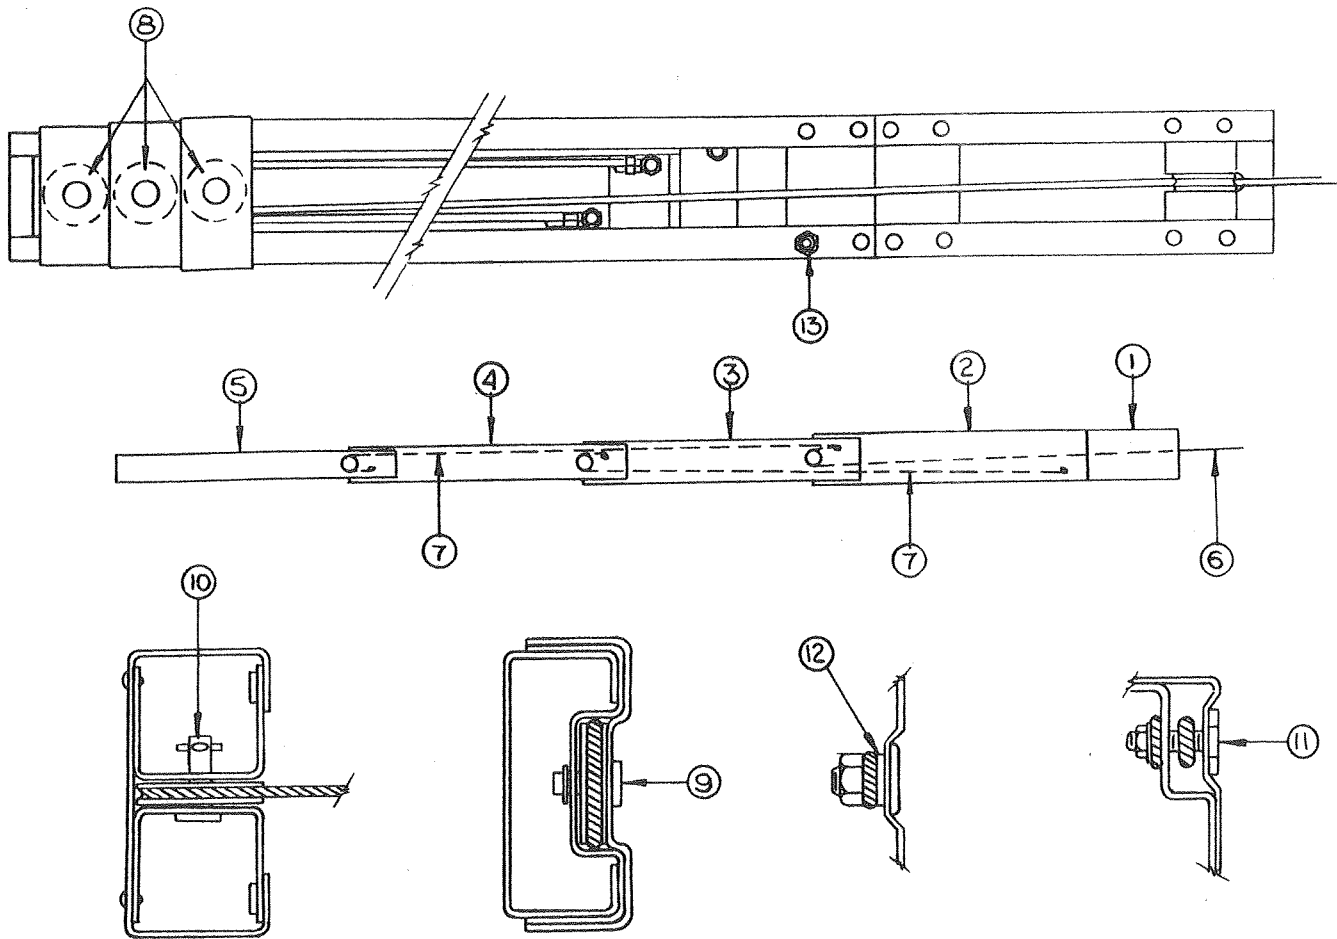

LIFT ASSEMBLIES

4745-5461 Lift assembly RF/LR
4745-5471 Lift assembly LF/RR

CODE	PART NO.	DESCRIPTION
1	4745-029	Stationary lift extension
	4720-872	Extension connector
	*1203-8641	Rivet, M50
2	4720F5151	Stationary lift
3		Bottom lift asy
	4720D5161	(4745-5461, RF/LR)
	4739-6751	(4745-5471, LF/RR)
4		Center lift asy
	4720C5171	(4745-5461, RF/LR)
	4739-6731	(4745-5471, LF/RR)
5		Top lift asy
	4720C5181	(4745-5461, RF/LR)
	4739-6741	(4745-5471, LF/RR)
6	4745-5441	Cable asy, SS, long (186")
	*4744-131	Cable clip
7	4731-5691	Cable asy, M2 (51")
	*4720C1691	Cable clip, M20
8	4715A5371	Steel pulley, M10
9	4730F2491	Pin and ring, M3 (includes 4730F249 pin and 4730B098 retaining ring)
	*4730B0981	Retaining ring, M12

CODE	PART NO.	DESCRIPTION
10	4720C157	Pulley pin, (long)
	*1204B1081	Cotter pin, M10
11	4737-817	Bolt 1/4 - 20 x 1" (thin head)
	4741-921	Flange nut 1/4 - 20
12	1202B263	Washer
	4741-921	Flange nut 1/4 - 20
13	1006B1610	Bolt 1/4 - 20 x 1"