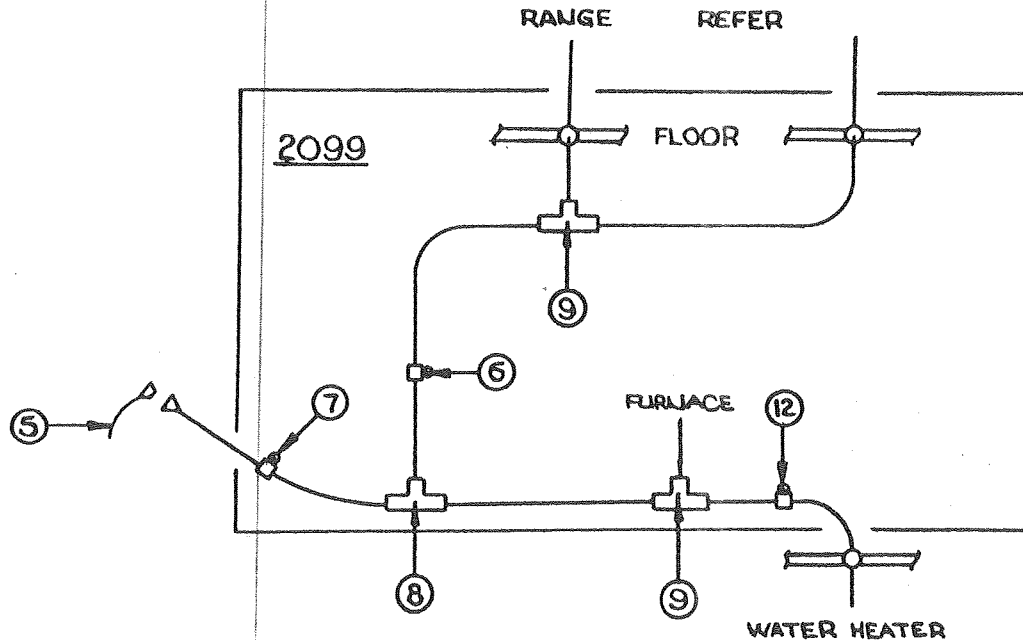

GAS SYSTEM - 2098 and 2099

CODE	PART NO.	DESCRIPTION
1	4739A1291	Regulator
	*4734B3781	Regulator cover
2	4745-592	Gas bottle (snow white)
3	4733F6281	Gas bottle mounting pkg
4	4737-8871	Flexible gas hose, 3/8" - 32" long
5	4737-838	Plastic cap w/chain
6	4741-131	1/2" tube clamp
	*4733-411	Tek screw
7	1201-873	1/2 Tube clamp, rubber-coated
	*4733-411	Tek screw
8	1215-180	Tee, 1/2 - 1/2 - 1/2
9	1215-178	Tee, 1/2 - 3/8 - 3/8
10	4739-425	3/8 Tube clamp
	*4733-411	Tek screw

- 1215-241 Flare nut for 3/8" copper line
- 1215-243 Flare nut for 1/2" copper line
- 4714-0711 3/8" O.D. copper line, 100" (includes floor bushing and 2 flare nuts)
- 4745-5731 1/2" O.D. copper line, 88" (includes floor bushing and 2 flare nuts)
- 4737A412 Floor bushing