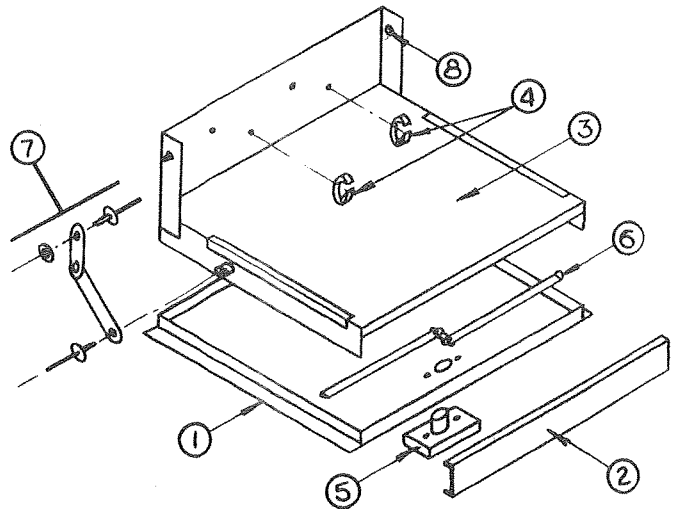

Bed Ass'ys Canvas Support Access Door Ass'ys

1986 PARTS LIST

ACCESS DOOR ASSEMBLY

4745-5161 Access door assembly, models 2098 and 2099

CODE	PART NO.	DESCRIPTION
1	4745-0521	Access door skin
	4734-1861	Rivet, M25
	*435-00-005-99	Trim tape (3' required)
2	4731G233	Access door cap
	*4745-1861	Rivet, M25
3	4745-0831	Step door covering
4	4734-2431	Snap clip right, M4
	4720A0771	Snap clip left, M4
	*4733-411	Tek screw
5	4730B3111	Lock handle
	*1032B1014	Screw, #10 x 7/8"
	*1201B695	Keps nut, #10
	*4737A463	Open decal
	*4730A3211	Access door key, M10
6	4730A5201	Lock bar asy
	*4741-143	Reinforcement plate
	*1202B852	Lock washer
7	4734-5571	Swing arm asy
	*1203C8721	Rivet, M25
	*1202B046	Washer
	Note: Rivet and washer included in swing arm package.	
8	1006B242	Bolt, 3/8 - 16 x 1 1/4
	1202B046	Washer
	1201B518	Nut, 3/8 - 16

Note: 406-00-250-06, 1/8 x 1/2" adhesive-backed foam tape on inside door skin flanges.

4737B283 White caulking

STEP DOOR LIGHT

4737A5901 Light assembly complete
4714A0951 Light lens
4733A4981 Light switch

BED ASSEMBLIES AND COMPONENT PARTS

*4745-520	Regular bed
*4745-590	Queen bed
4745-5171	Bed extension (regular bed)
4745-6291	Bed extension (queen bed)
4745-5131	Upper canvas bow
4745-0501	Lower canvas bow support
4733-411	Tek screw, lower to upper
4720D5631	Bed bow bracket
1014B1006	Screw, bow bracket to lower support

*Note: Bed assemblies are a special order and are shipped complete less mattresses.

BED EXTENSION HARDWARE

4720B0831	Large plastic wheel
4731A128	Flathead rivet, wheel to extension
4720B5621	Roller asy
4731A130	Rivet, small plastic wheel to roller support

BED LEG SUPPORT ASSEMBLY

4734E5881	Bed leg support assembly
4734E408	Bed leg
4734A5141	Leg bracket
4720A2361	Support rod & (2) pal nut
4720A236	Support rod
1201B707	Pal nut

MISCELLANEOUS HARDWARE

4734A5141	Bed leg support bracket
4720A2361	Support bracket rod and pal nut
4745-166	Cap
4739-291	Cap washer
1040B1614	Bolt
1202B252	Washer
4734A417	Support plate (6x6)
4720D4021	Lashing hook, M6
1202B026	Washer
1203-8741	Rivet, M25