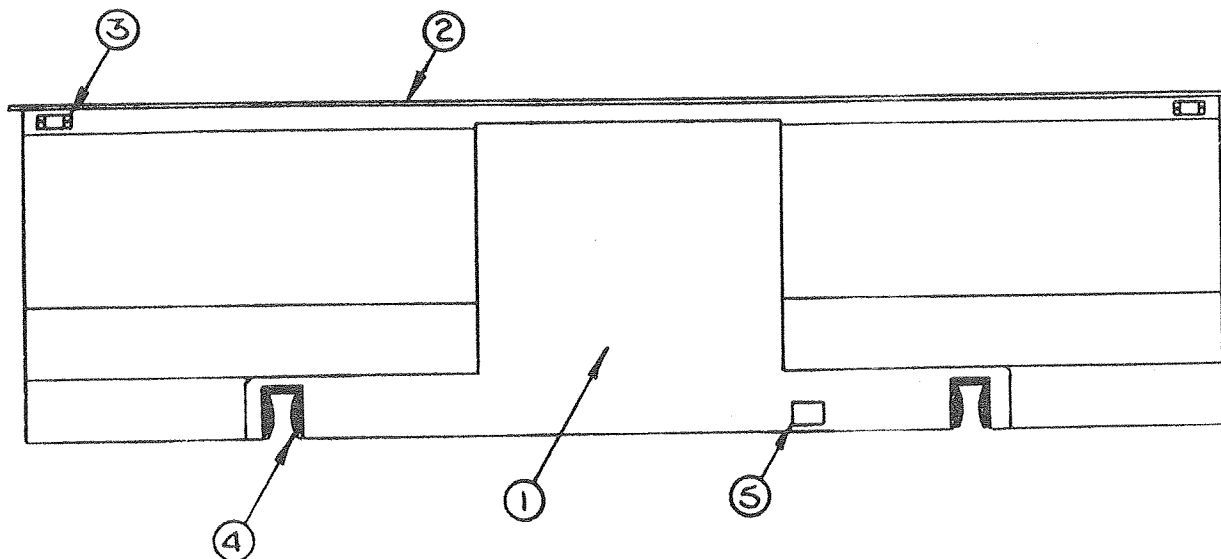

Canvas Ass'ys
Front Panel Ass'y

1986
PARTS LIST

FRONT PANEL ASSEMBLY COMPONENTS

CODE	PART NO.	DESCRIPTION
1	4745-0601	Front panel
	*4746A056	Trim, diecut (2 required)
	*435-00-005-99	Trim tape (3' required)
	*4741B157	Clip
	*1103E1008	Screw, #10 x 1/2
2	4745-042	Body rail
	*4744-271	Bracket
	*4733B0601	Rivet, M25
3	4745-3101	Amber clearance light asy
	*4716-3101	Amber lens
	*1203-8741	Rivet, M25
	*4734-238	Wire connector
4	4737A445	Gasket
5	4730G213	Gas supply I.D. plate