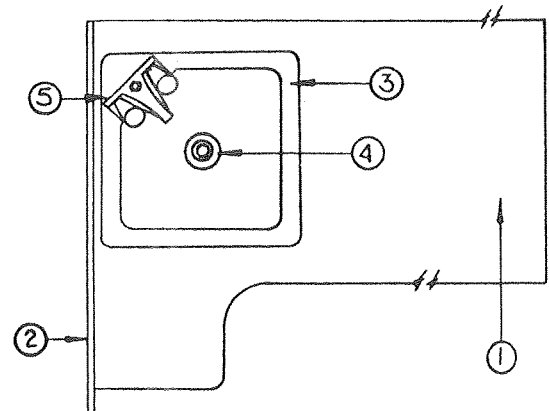

SINK CABINET ASSEMBLY - TARA

4745-586 Sink cabinet assembly complete

CODE	PART NO.	DESCRIPTION
1	4745-9171	Sink cabinet top
2	4745-9181	Sink cabinet side left
3	4745-2801	Sink
4	4730D3151	Basket and strainer
	*4714B0661	Crumb cup
	4734-329	Gasket
	4734A0671	Drain trap, M2
5	4745-2741	Faucet asy
	4744-243	Hex-head cap Faucet connector:
	*4744-150	Seal
	*4744-233	Nut
	*4744-234	Barb

CODE	PART NO.	DESCRIPTION
6	4745-579	Drawer assembly
7	4745-580	Drawer assembly
	*4745-2901	Drawer slide set
8	4745-5121	Door assembly
9	4745-5771	Door assembly
10	4745-5831	Door assembly
	*4738-308	Screw

Note: 435-00-000-29 1/8 x 1/2 Gray putty tape
406-00-250-04 7/32 Solid welting, brown

See page 17 for water system details.

See page 13 for sink and drain system.

STOVE CABINET ASSEMBLY - TARA

4745-585 Stove cabinet assembly complete

CODE	PART NO.	DESCRIPTION
1	4745-8571	Stove cabinet top
2	4745-578	Drawer asy
3	4745-573	Drawer asy
	*4745-8801	Drawer slide set
4	4745-5761	Door asy
	*4745-5501	Door asy
	*4738-308	Screw

Note: 4745-5501 door assemblies in units less ovens.

Note: 406-00-250-04 - 7/32" solid welting, brown

See page 12 for stove details.