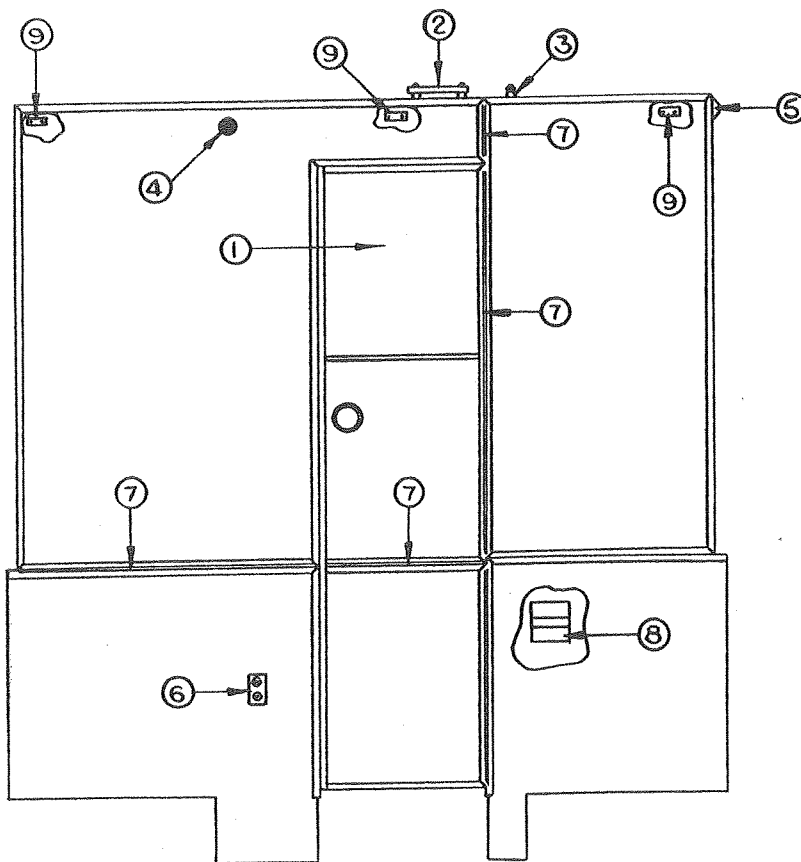

A - 406-00-250-03 1 3/8" ID flexible non-toxic hose
B - 406-00-000-50 3/8" ID transparent hose
C - 4714-038 3/8" ID high-pressure hose

Bathroom Walls

1986 PARTS LIST

BATHROOM WALL ASSEMBLY - 2098, 2099

CODE	PART NO.	DESCRIPTION
1	4745-3381	Door mirror (2098)
	4746-0411	Door mirror (2099)
	*4746-043	Panel divider
2	4746-125	Latch arm
3	4733-339	Nylon bushing
	*1103E1012	Screw
	*1202B026	Washer
4	4746-087	Cushioned bumper
5	4741-4971	Bumper, M6
	*1114B0816	Screw
6	4710B3551	Receptacle
7	4745-3641	Hinge (42 1/2" length) cut to fit application
8	4746-0771	Toilet paper holder
	*1103E1010	Screw
9	4746-070	Support bracket
	*1107A0808	Screw
10	4746-0271	Wall lock