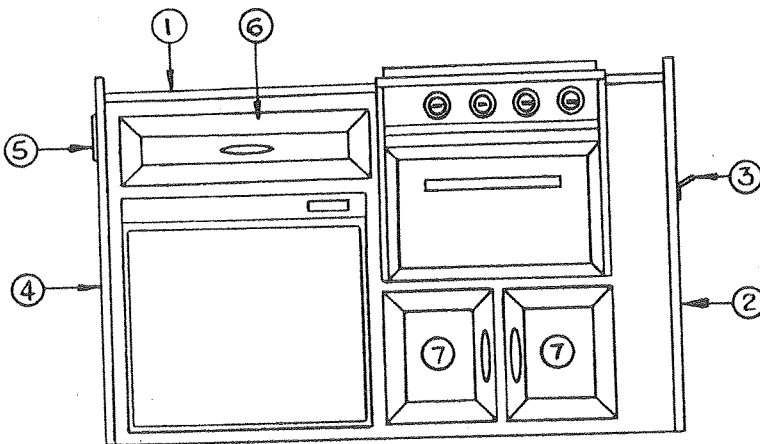

STOVE CABINET ASSEMBLY - SAVANNAH

4745-535 Stove cabinet assembly complete

CODE	PART NO.	DESCRIPTION
1	4745-1481	Stove cabinet top
2	4745-2691	Cabinet side right
3	4734B0991	Towel bar
	*4741A936	Screw
4	4746-0611	Cabinet side left
5	4710B3551	Receptacle
	*1201-870	Clamp
	*1103E1010	Screw
6	4745-537	Drawer asy
	*4745-2901	Drawer slide set
7	4745-5421	Door assembly
	*4745-5501	Door assembly
	*4738-308	Screw

Note: 4745-5501 door assemblies in units less ovens.

Note: 406-00-250-04 - 7/32 solid welting, brown.

See page 12 for stove details.

Refer to page 22 for cabinet door hardware.