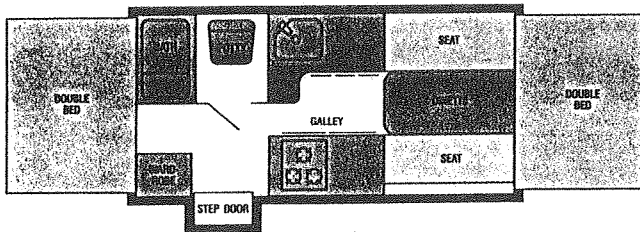

Overhead Cabinet Assembly - 4745-6061

4745-602 Cabinet side x2
4745-601 Cabinet door assembly x2
4733A081 Paper towel holder
322-330 Washer x2
4734-1861 Rivet M25, x2
4745-2601 Door pull x2
1022B0814 #8 x 7/8" Screws x4
4733-451 Footman's loop x2
4746-115 Expansion rivet short x4
4746-011 Cabinet hanger x2
4746-013 Towel hanger
1014B1016 #10 x 1" Screw x4
1201B695 Keps nut

Privacy Curtain, Blue - 4723-7671

4725A1981 Curtain tab, M100

Screen Room, Burgundy and Gray - 4723-7491

Requires 4723-7481 Canopy
4724-794 Screen room bag
1225-418 No. 5 zipper pull (double)
1225G363 44" No. 5 zipper slider half x2
1225G364 44" No. 5 zipper pin half x2
4720D4021 Lashing hook M6, x2
4724-2011 Shock cord clamp M10, x4
4724A255 10" Hook stake x11
4733-411 Tek screw x2
4743-275 S-hook x2
4714B6021 14' Shock cord pkg M2
375-00-054-01 54" Wide screening
435-00-000-04 3/4" Velcro loop, sew on
435-00-001-17 3/4" Velcro hook, sew on
435-00-001-15 3/4" Velcro hook, pressure
435-00-002-02 2" Velcro loop, sew on
655-05-000-28 #5 Chain zipper

Spare Tire, B78-13, Load range "C" - 4745-165

Spare Tire Cover, Gray - 4723A7731

Savannah™