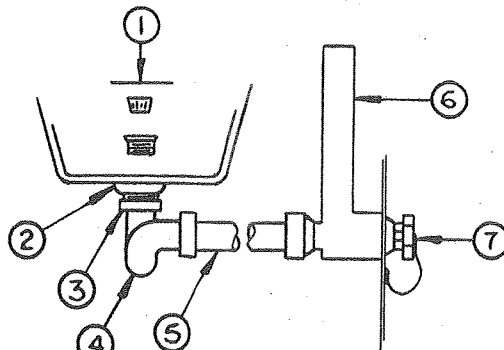

Refer to page 19 for shower cabinet.