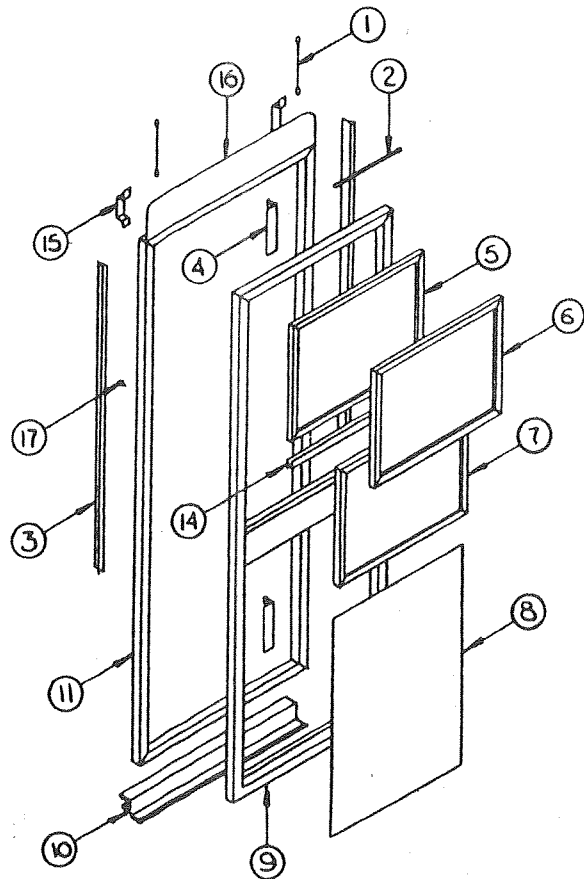

SCREEN DOOR AND JAMB ASSEMBLY

Note: Door and jamb not available separately.

4745-5101 Screen door and jamb assembly

CODE	PART NO.	DESCRIPTION
1	4734B5211	Cable assembly, M6
2	4731A8201	Screen door spring asy
3	4745-1271	Door seal, M2
4	4720E3601	Screen door hinge
	*4741A9861	Rivet, M25
5	4710B5061	Sliding panel
6	4710C5011	Screen panel
7	4710A5041	Fixed panel
8	4745-1381	Kick plate
9	4745-5101	Door and jamb assembly complete
10	4745-522	Screen door support
11	4745-5101	Door and jamb assembly complete
12	4733C4791	Latch asy pkg
	*1202B026	Washer
	*4737-3211	White rubber button, M8
13	4710C411	Strike (in 4733C4791 latch pkg)
	*4741A9861	Rivet, M25
14	406-00-002-85	Weatherstrip, 18" length (snow white)
15	4741-865	Sash lock
	*4734A1861	Rivet, M25
16	4745-137	Top bracket
	*4734A1861	Rivet, M25
17	4730A354	Stud