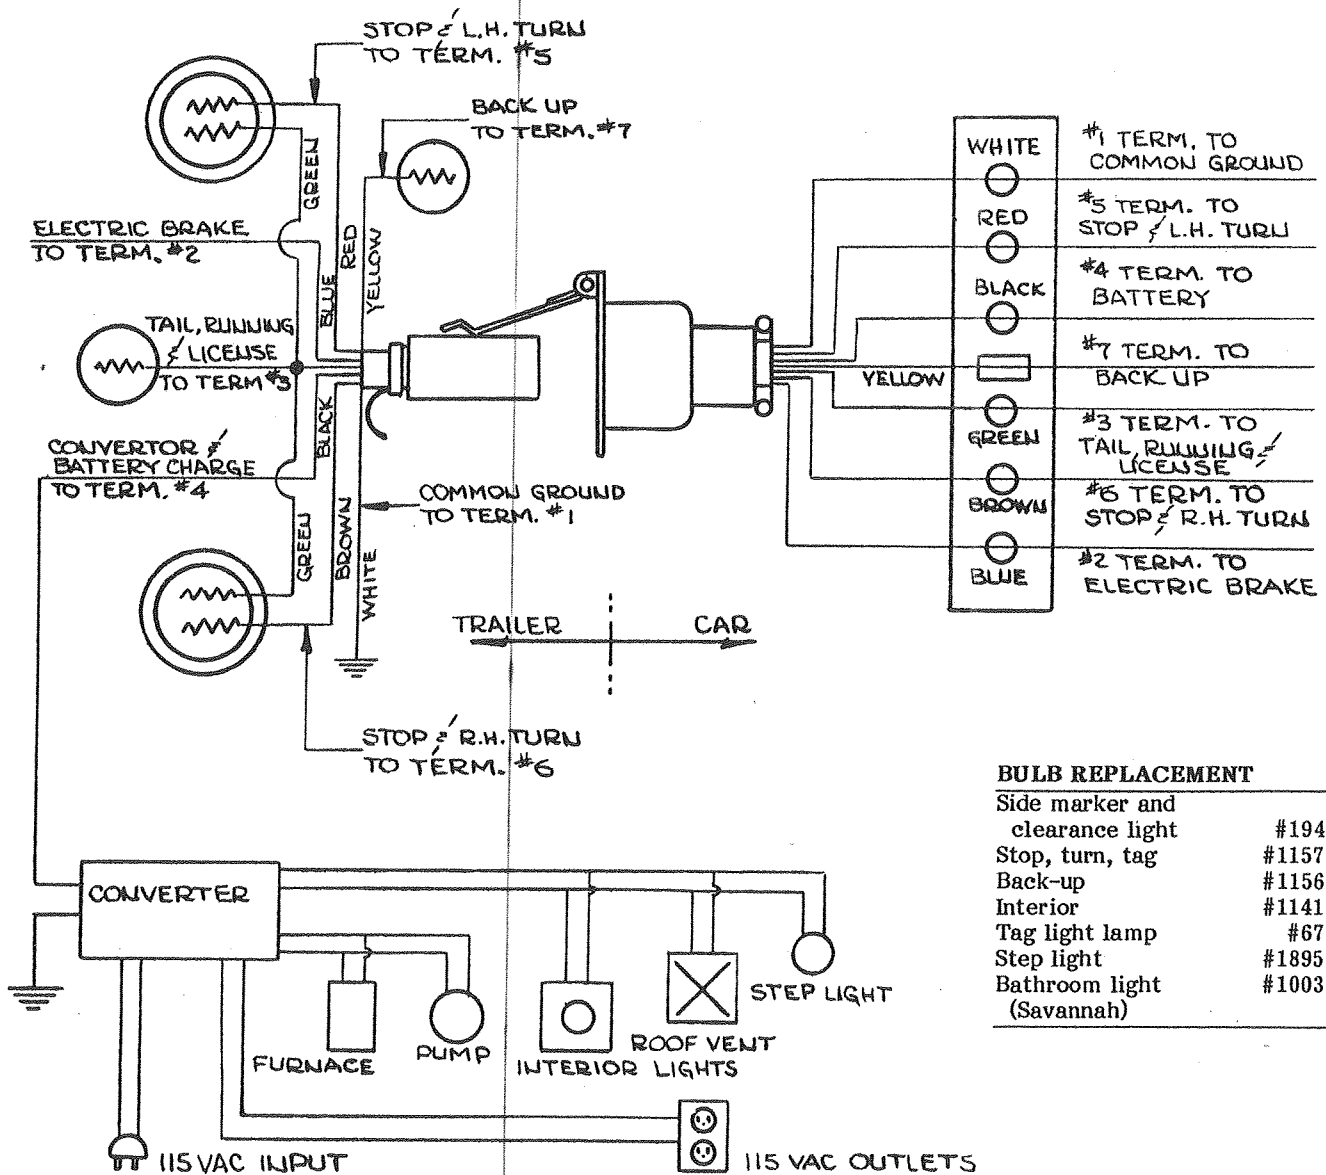

CONVERTER CABINET ASSEMBLIES

- 4745A1571 Converter
  15 Amp. B-W
- 4745-2241 Cabinet top 2098
- 4745-8651 Cabinet top 2099

Refer to page 22 for wall panel material, corner divider, and toe molding.

- 4744-3101 Power cord, 25' - 30 amp
- 406-00-250-04 Solid welting 7/32" diameter

SAFETY SWITCH

- 4746-0971 12 VDC, 15 Amp
  Push-button switch
  (normally open)
  Press-fit mounting in
  folding wall assemblies.

WIRING - 115 VAC

1. Note: 14 AWG "Romex" wire can be purchased locally.
2. 4710B3551 Receptacle and box

WATER PUMP WIRING

- 4733A4981 Rocker switch (located in sink cabinet front)
- 4734-3141 In-line fuse holder

Refer to pages 16 and 17 for water pump and plumbing.