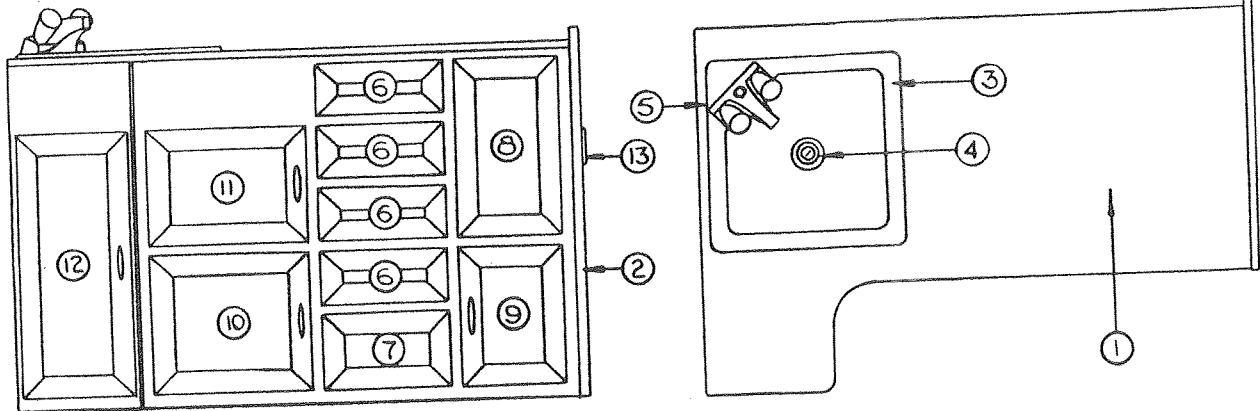

SINK CABINET ASSEMBLY - SAVANNAH

4745-534 Sink cabinet assembly complete

CODE	PART NO.	DESCRIPTION
1	4745-1491	Sink cabinet top
2	4745-048	Sink cabinet side right
3	4745-2801	Sink
4	4730D3151	Basket and strainer
	*4714B0661	Crumb cup
	*4734-329	Gasket
	*4734A0671	Drain trap, M2
5	4745-2741	Faucet assembly
	4744-243	Hex-head cap Faucet connector;
	*4744-150	Seal
	*4744-233	Nut
	*4744-234	Barb
6	4745-531	Drawer assembly
7	4745-532	Drawer assembly
8	4745-533	Drawer assembly
	*4745-2901	Drawer slide set

CODE	PART NO.	DESCRIPTION
9	4745-5121	Door assembly
10	4745-5131	Door assembly
11	4745-5141	Door assembly
12	4745-5151	Door assembly
	*4738-308	Screw
13	4710B3551	Receptacle
	*1201-870	Clamp

Note: 435-00-000-29 1/8 x 1/2 Gray putty tape
406-00-250-04 7/32 Solid welting, brown

See page 16 for water system details.
See page 13 for sink and drain system.