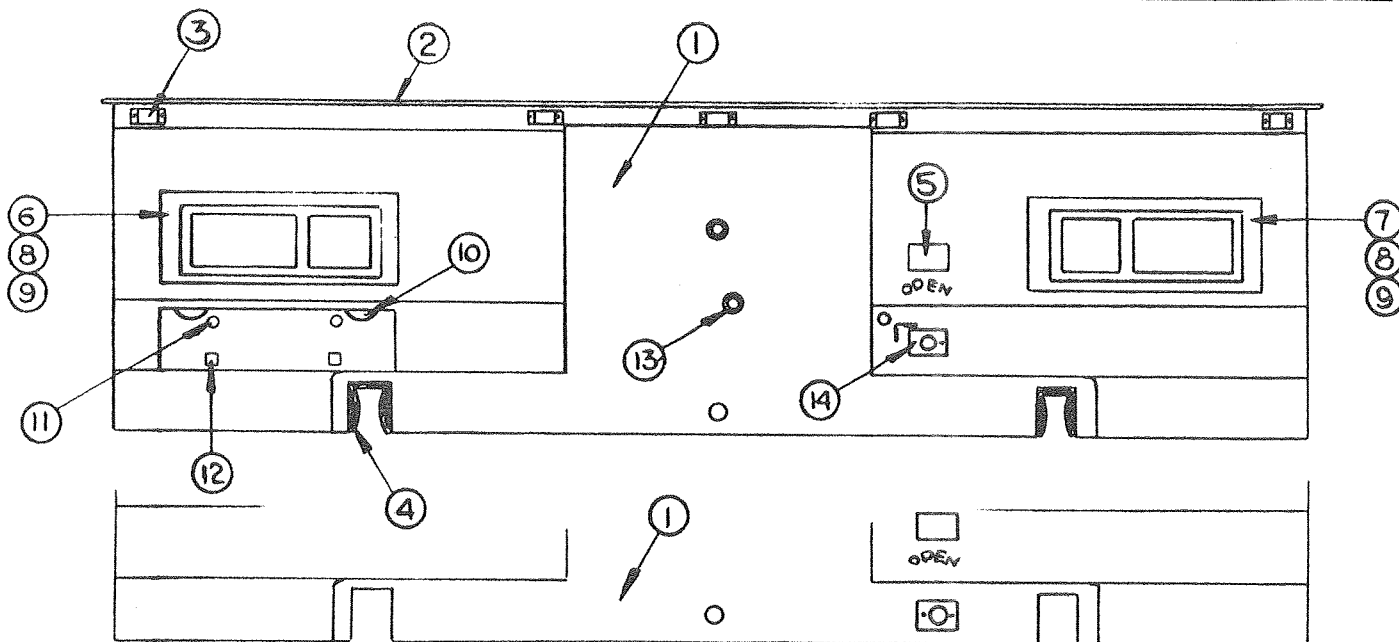

REAR PANEL ASSEMBLY COMPONENTS

CODE	PART NO.	DESCRIPTION
1	4745-0611	Rear panel (lower crank)
	4745A0611	Rear panel (upper crank)
	*4746A056	Trim, diecut (2 required)
	*435-00-005-99	Trim tape (3' required)
	*4741B157	Clip
2	*1103E1008	Screw, #10 x 1/2
	4745-079	Body rail
	*4744-271	Bracket
3	*4733B0601	Rivet, M25
	4745-3111	Red clearance light asy
	*4716-3111	Red lens
	*1203-8741	Rivet, M25
4	*4734-238	Wire connector
	4737A445	Gasket
5	4737B363	Caution decal
	4739A117	Switching decal
	4730F318	Open decal

CODE	PART NO.	DESCRIPTION
6	4734C3911	Taillight asy R/S
7	4734C3921	Taillight asy C/S
8	4739-4321	Red lens
9	4739-4331	Clear lens
	*1203-8831	Rivet, M25
	*1202B269	Washer
	*4739-434	Screw
10	4739B4311	Taglight
11	4732-1181	Plastic grommet, M4
	*1121C1610	Screw
12	4737-072	Rubber bumper
13	4734-364	Hole plug
14	4745-301	Bushing plate
	4741-350	Hex-head screw
	4741A437	Grommet

CUSHION AND BACKREST

	Savannah	Tara
Dinette cushion	4745-6511	4745-6541
Dinette backrest	4745-6501	4745-6551
Wardrobe cushion	4745A5711	4745A6561
Wardrobe backrest	4745-5701	4745-6571

REFERENCE DIMENSIONS

51 1/4 x 19 1/8 x 3 5/8"	35 3/4 x 19 1/8 x 3 5/8"
51 1/4 x 18 1/2 x 3 3/8"	35 3/4 x 16 3/4 x 3 3/8"
37 x 19 1/8 x 3 3/8"	39 1/4 x 19 1/8 x 3 3/8"
37 x 18 1/2 x 3 3/8"	39 1/4 x 16 3/4 x 3 3/8"

Note: Early model production wardrobe cushions were without bumpers or buttons, in which case order:
4745-5711 Savannah
4745-6561 Tara

Wardrobe Cushion

4741-4971	Gray dimpled bumper, M6
1202B026	Washer
1103E1010	Screw
	or

Fabric

841-54-000-10	54" Herculon 9117 Cutlass/R Color - 384-8

4724-260	Stop button
4746-142	Spacer
1022B0814	Screw

Dinette Cushion

4710-2681	Stop button, M5
1034B082	Screw