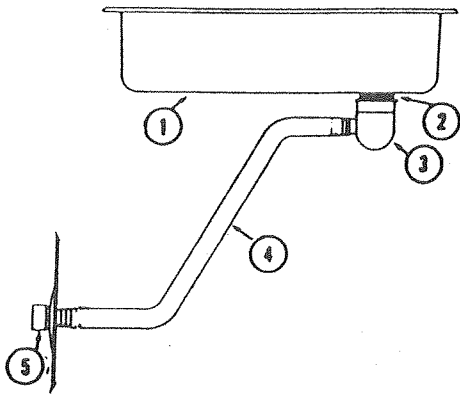

SCREEN DOOR AND JAMB ASSEMBLY

Note: Door and jamb not available separately.

4745-5101 Screen door and jamb assembly

CODE	PART NO.	DESCRIPTION
1	4734B5211	Cable assembly, M6
2	4731A8201	Screen door spring asy
3	4745-1271	Door seal, M2
4	4720E3601	Screen door hinge
	*4741A9861	Rivet, M25
5	4710B5061	Sliding panel
6	4710C5011	Screen panel
7	4710A5041	Fixed panel
8	4745-1381	Kick plate
9	4745-5101	Door and jamb assembly complete
10	4745-522	Screen door support
11	4745-5101	Door and jamb assembly complete
12	4733C4791	Latch asy pkg
	*1202B026	Washer
	*4737-3211	White rubber button, M8
13	4710C411	Strike (in 4733C4791 latch pkg)
	*4741A9861	Rivet, M25
14	406-00-002-85	Weatherstrip, 18" length (snow white)
15	4741-865	Sash lock
	*4734A1861	Rivet, M25
16	4745-137	Top bracket
	*4734A1861	Rivet, M25
17	4730A354	Stud

Note: 435-00-001-15, 3/4" wide pressure-sensitive velcro hook

SINK AND DRAIN SYSTEM

CODE	PART NO.	DESCRIPTION
1	4745-2801	Sink
	*4730D3151	Basket and strainer
2	4734-329	Foam gasket
3	4734A0671	Drain trap, M2
	*4744-267	Hose clamp
4	4714-277	Drain hose, std. 3/4" garden hose (sold per foot), may be purchased locally
5	4734B0681	Drain spout
	*4744-267	Hose clamp
	*4714A0021	Cap and strap