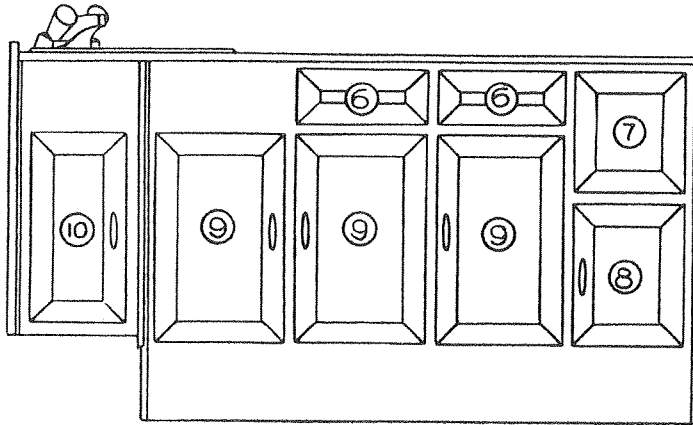

SINK CABINET ASSEMBLY - TARA

4745-586 Sink cabinet assembly complete

CODE	PART NO.	DESCRIPTION
1	4745-9171	Sink cabinet top
2	4745-9181	Sink cabinet side left
3	4745-2801	Sink
4	4730D3151	Basket and strainer
	*4714B0661	Crumb cup
	4734-329	Gasket
	4734A0671	Drain trap, M2
5	4745-2741	Faucet asy
	4744-243	Hex-head cap Faucet connector:
	*4744-150	Seal
	*4744-233	Nut
	*4744-234	Barb

CODE	PART NO.	DESCRIPTION
6	4745-579	Drawer assembly
7	4745-580	Drawer assembly
	*4745-2901	Drawer slide set
8	4745-5121	Door assembly
9	4745-5771	Door assembly
10	4745-5831	Door assembly
	*4738-308	Screw

Note: 435-00-000-29 1/8 x 1/2 Gray putty tape
406-00-250-04 7/32 Solid welting, brown

See page 17 for water system details.

See page 13 for sink and drain system.

STOVE CABINET ASSEMBLY - TARA

4745-585 Stove cabinet assembly complete

CODE	PART NO.	DESCRIPTION
1	4745-8571	Stove cabinet top
2	4745-578	Drawer asy
3	4745-573	Drawer asy
	*4745-8801	Drawer slide set
4	4745-5761	Door asy
	*4745-5501	Door asy
	*4738-308	Screw

Note: 4745-5501 door assemblies in units less ovens.

Note: 406-00-250-04 - 7/32" solid welting, brown

See page 12 for stove details.