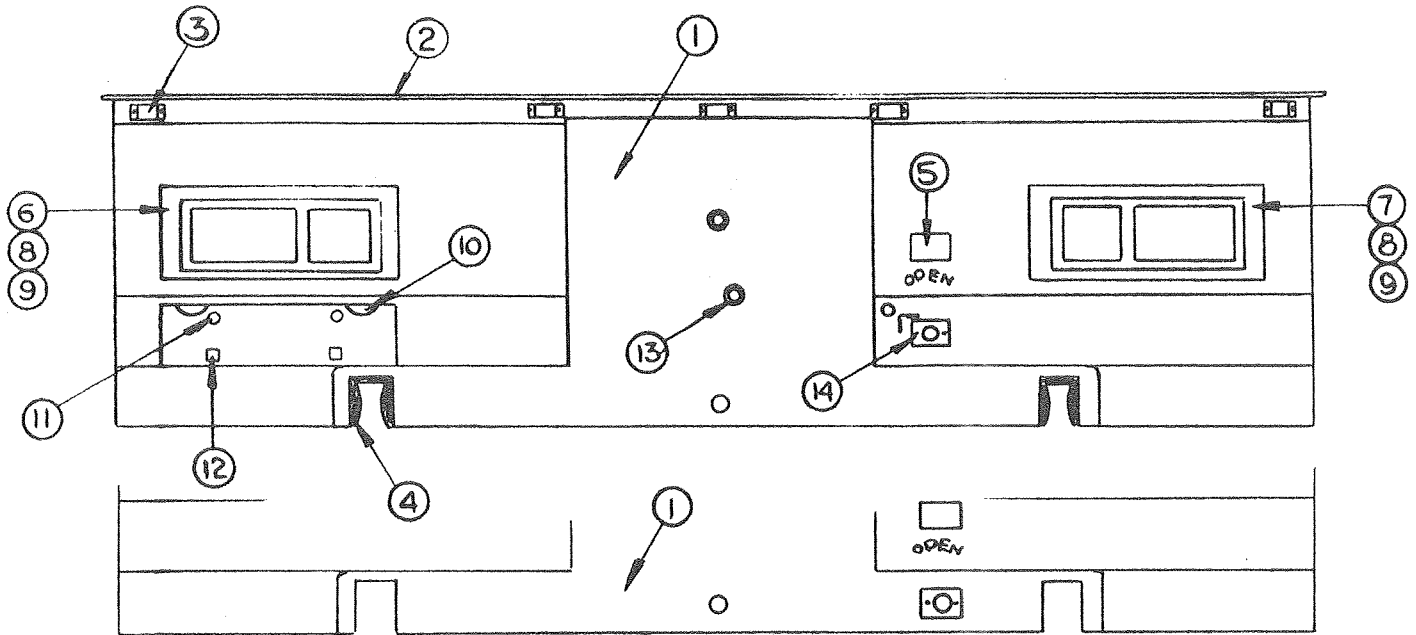

4724-260	Stop button
4746-142	Spacer
1022B0814	Screw

Dinette Cushion

4710-2681	Stop button, M5
1034B082	Screw

REAR PANEL ASSEMBLY COMPONENTS

CODE	PART NO.	DESCRIPTION
1	4745-0611	Rear panel (lower crank)
	4745A0611	Rear panel (upper crank)
	*4746A056	Trim, diecut (2 required)
	*435-00-005-99	Trim tape (3' required)
	*4741B157	Clip
	*1103E1008	Screw, #10 x 1/2
2	4745-079	Body rail
	*4744-271	Bracket
	*4733B0601	Rivet, M25
3	4745-3111	Red clearance light asy
	*4716-3111	Red lens
	*1203-8741	Rivet, M25
	*4734-238	Wire connector
4	4737A445	Gasket
5	4737B363	Caution decal
	4739A117	Switching decal
	4730F318	Open decal