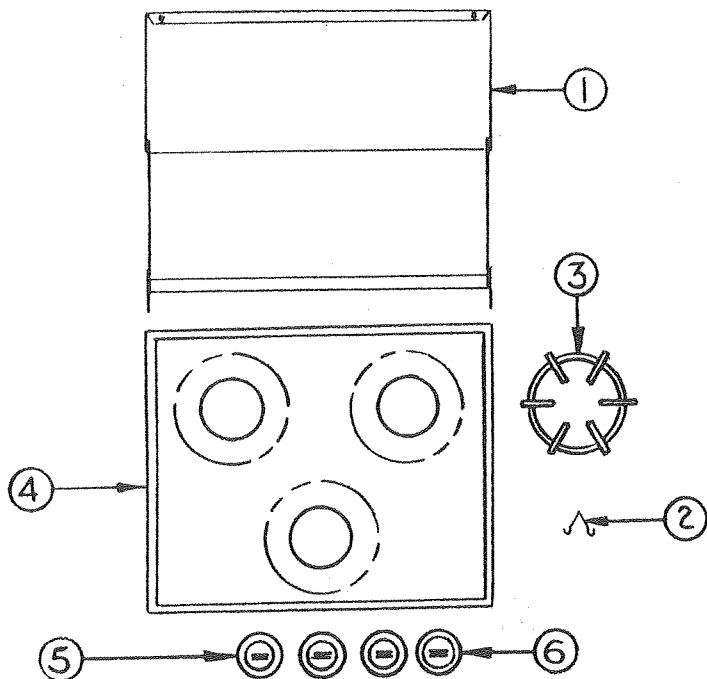

Cabinet Ass'y Stove Details

1986 PARTS LIST

COUNTERTOP RANGE AND RANGE WITH OVEN

- 4745-3171 Three-burner countertop range
- 4737-9701 Three-burner countertop range with oven

CODE	PART NO.	DESCRIPTION
1	4745-3181	Range cover
2	4716-9721	Grate clip pkg (8)
3	4716-9711	Grate
4	4716-9701	3-burner range top
5	4716-9731	On/off knob
6	4716-9741	Thermostat knob

Note: Above parts may be ordered through Coleman or directly from Elixir Industries. Refer to range owner's manual for parts descriptions for others and order from:

Elixir Industries
Customer Service
640 Collins Road
Elkhart, Indiana 46516
219/294-5685