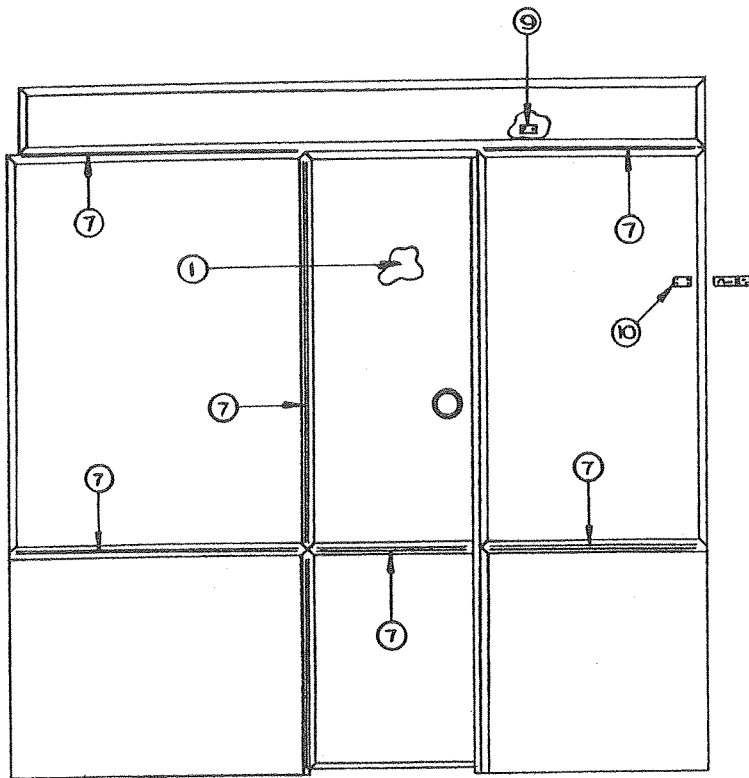

A - 406-00-250-03 1 3/8" ID flexible non-toxic hose
B - 406-00-000-50 3/8" ID transparent hose
C - 4714-038 3/8" ID high-pressure hose

Bathroom Walls

1986 PARTS LIST

BATHROOM WALL ASSEMBLY - 2098, 2099

CODE	PART NO.	DESCRIPTION
1	4745-3381	Door mirror (2098)
	4746-0411	Door mirror (2099)
	*4746-043	Panel divider
2	4746-125	Latch arm
3	4733-339	Nylon bushing
	*1103E1012	Screw
	*1202B026	Washer
4	4746-087	Cushioned bumper
5	4741-4971	Bumper, M6
	*1114B0816	Screw
6	4710B3551	Receptacle
7	4745-3641	Hinge (42 1/2" length) cut to fit application
8	4746-0771	Toilet paper holder
	*1103E1010	Screw
9	4746-070	Support bracket
	*1107A0808	Screw
10	4746-0271	Wall lock