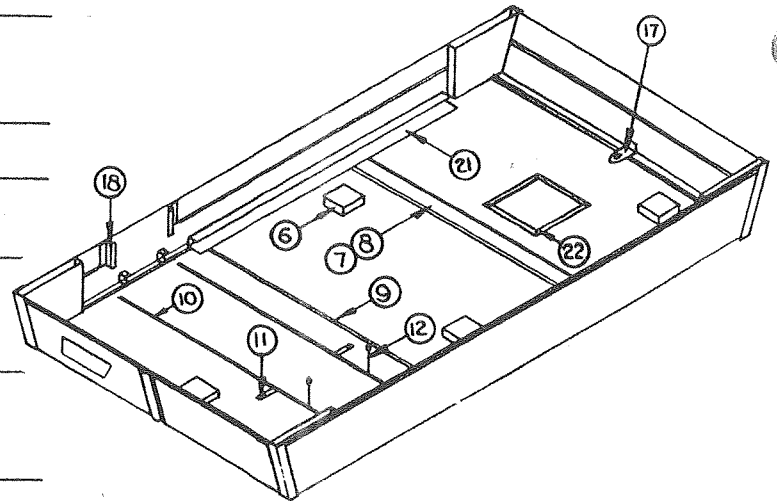

Note: Replacement tops are complete with the exception of the roof vent assembly. That can be transferred from the old top to the new.

Note: 4745-390 Vulkem sealant #6529 white
435-00-000-58 1/4 x 1 Saturated foam tape
435-00-000-75 1/32 x 1 Live rubber tape
435-00-000-18 1/4 x 3/4 Foam tape
435-00-002-15 3/4 Velcro hook tape
406-00-002-53 Snow white edge molding
435-00-000-29 1/8 x 1/2 Gray putty tape

4745-931 x3 Shower rod (2099 only)
4740A189 x3 Support bracket (2099 only)
*4741-9651 x6 Rivet, M25 (2099 only)