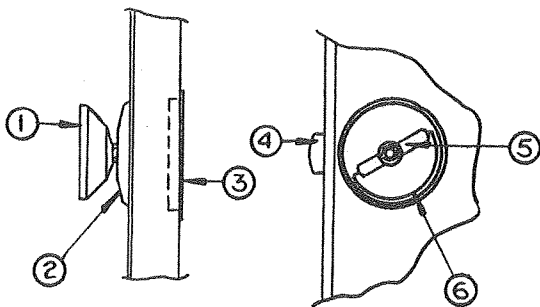

DOOR KNOB

CODE	PART NO.	DESCRIPTION
1	4745-3781	Door knob
	*4738-047	Whiz lock nut
2	4745-9931	Finger guard
3	4745-4191	Cup
4	4745-418	Latch
5	4746-0591	Turn latch (including 4745-430 shaft and 1201E639 lock nut)
6	4746-0581	Pull ring