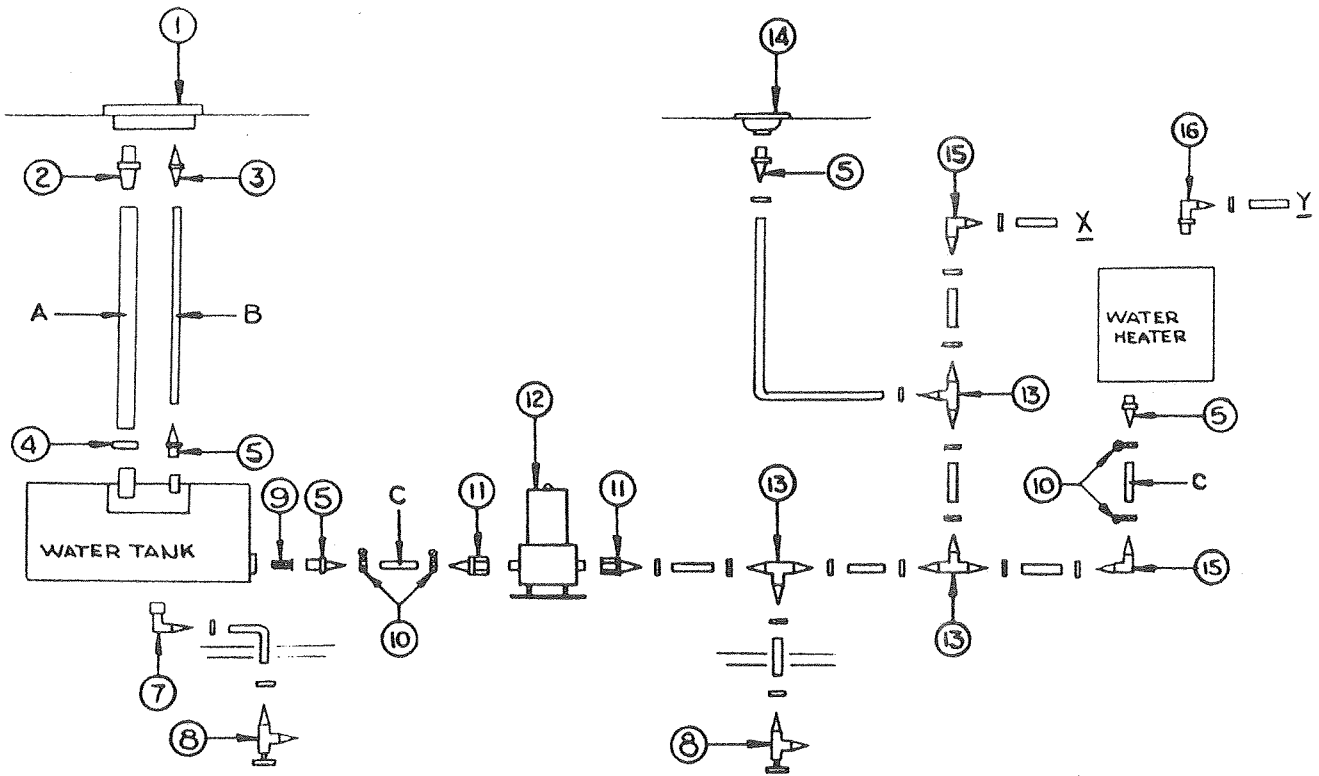

WATER SYSTEM - 2099

CODE	PART NO.	DESCRIPTION
1	4745-1881	Fill spout
	*4741-350	Screw
2	4744-128	Barbed nipple, 1 3/8 barb - 1 1/4 MPT
3	4744-129	Barbed connector, 3/8 - 3/8
4	4715-4501	1 1/4" Hose clamp
5	4732-4561	Barbed nipple, 3/8 barb - 1/2 MPT
6	4741-3451	Water tank
7	4746-075	Elbow, 3/8 barb - 3/8 MPT
8	4741A236	Line drain
9	4737-4641	Tank filter
10	4731-305	Adjustable hose clamp 5/8"
11	4744-150	Seal
	4744-233	Nut, 1/2 FPT
	4744-234	Barb, 3/8
12	4741A5571	Pump
13	4741-238	Barbed tee, 3/8 - 3/8 - 3/8
14	4745-1891	City fill
	*4741-350	Screw
15	4741-239	Barbed elbow 3/8 - 3/8
16	4741-237	Barbed elbow 3/8 - 1/2 MPT
17	4745-2741	Faucet asy
18	4741-906	Swivel elbow, 3/8 barb - 1/2 MPT

Note: Unidentified hose clamps - 4741-275, crimp ring
Unidentified tubing - 406-00-500-01, 3/8" ID,
rigid polybutylene tubing (gray)

*All tubing sold per foot.

Refer to page xx for sink and drain system.

A - 406-00-250-03 1 3/8" ID flexible non-toxic hose
B - 406-00-000-50 3/8" ID transparent hose
C - 4714-038 3/8" ID high-pressure hose