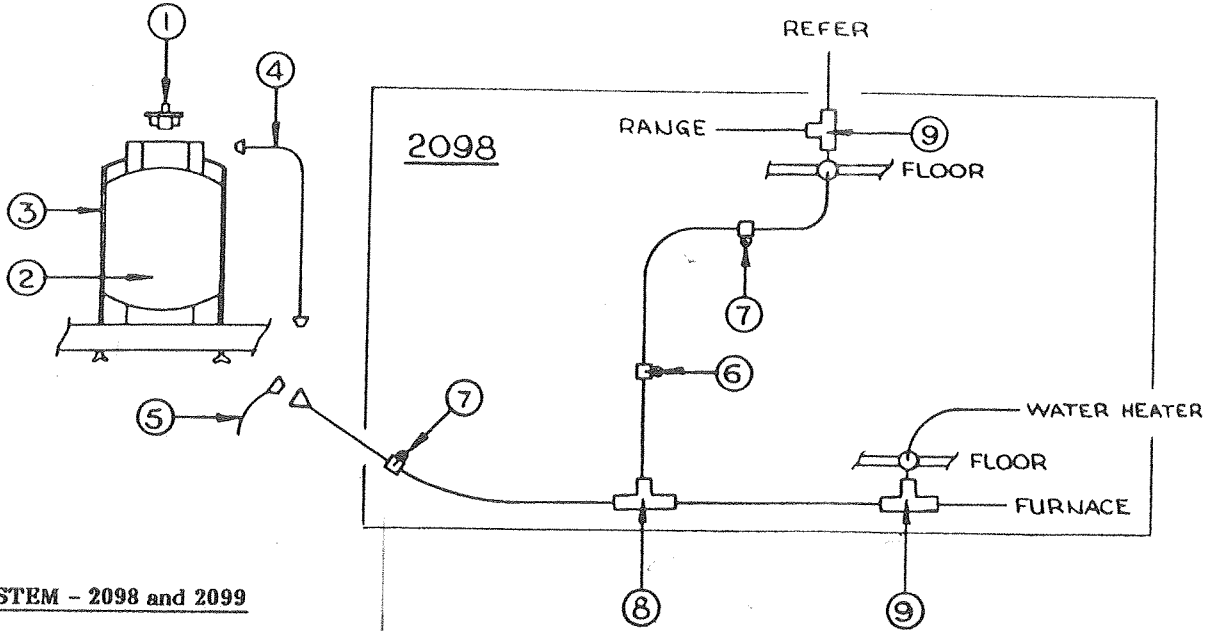

GAS SYSTEM - 2098 and 2099

CODE	PART NO.	DESCRIPTION
1	4739A1291	Regulator
	*4734B3781	Regulator cover
2	4745-592	Gas bottle (snow white)
3	4733F6281	Gas bottle mounting pkg
4	4737-8871	Flexible gas hose, 3/8" - 32" long
5	4737-838	Plastic cap w/chain
6	4741-131	1/2" tube clamp
	*4733-411	Tek screw
7	1201-873	1/2 Tube clamp, rubber-coated
	*4733-411	Tek screw
8	1215-180	Tee, 1/2 - 1/2 - 1/2
9	1215-178	Tee, 1/2 - 3/8 - 3/8
10	4739-425	3/8 Tube clamp
	*4733-411	Tek screw

- 1215-241 Flare nut for 3/8" copper line
- 1215-243 Flare nut for 1/2" copper line
- 4714-0711 3/8" O.D. copper line, 100" (includes floor bushing and 2 flare nuts)
- 4745-5731 1/2" O.D. copper line, 88" (includes floor bushing and 2 flare nuts)
- 4737A412 Floor bushing