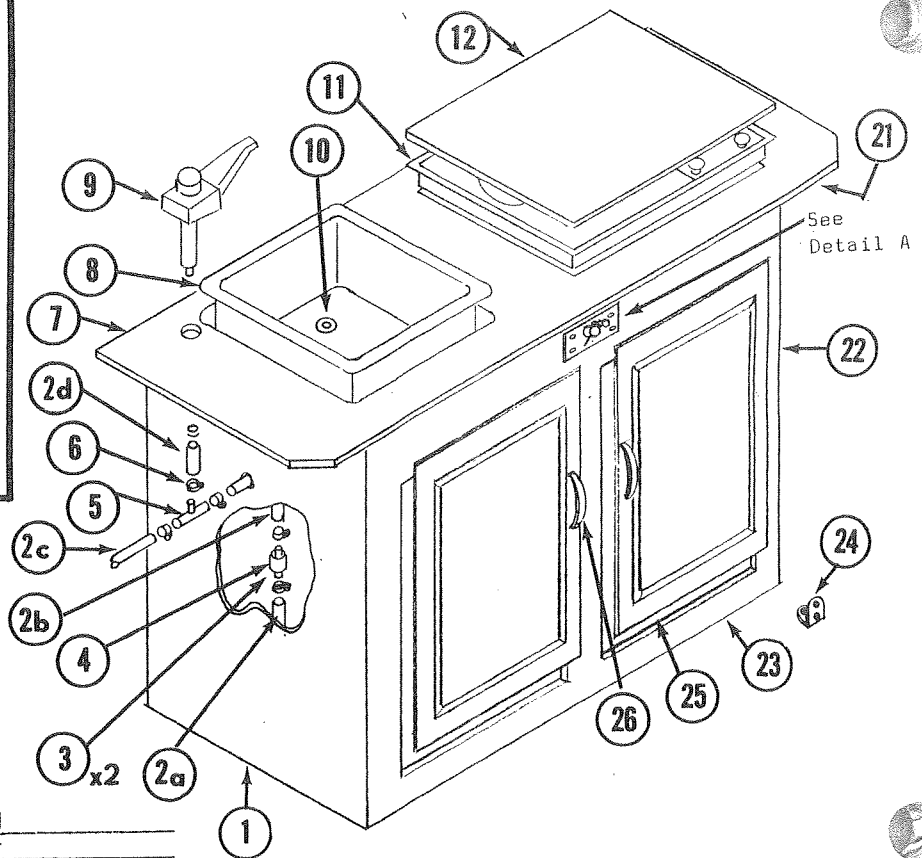

GALLEY ASSEMBLIES

- 4738A777 Galley, 1521
- 4738B777 Galley, 1621

CODE	PART NO.	DESCRIPTION
1	4738A923	Galley Side, Left
2	4714-038	High Pressure Hose--Sold by Ft. The following measurements are in inches. Cut to length.
2a	22"	
2b	9"	
2c	12½"	
2d	2"	
3	1218-102	Female Push Adapter, x2
4	2235-615	Check Valve (can use 2235-5151)
5	1218-150	Barbed Tee Fitting
6	4731-305	5/8" Adjustable Hose Clamp, x6
7	4738A917	Galley Top, 1521, Early 1621
	4738B917	Galley Top, Late 1621
8	4710C0301	Polarware S. S. Sink, Late 1621
	4710B0301	Vol. S.S. Sink, 1521 & Early 1521
	*4734A0671	Drain Trap
	*4738-374	Drain Hose 27" or 406-00-075-38 Hose, sold per foot
	*4739-108	Hose Clamp
9	4734-0161	Hand Pump & Faucet Ass'y
	*1103B0814	Screw, x4 (Pump to Galley)
	*4714-0461	Faucet Pump Repair Kit
	*4714-2531	Pump Bottom Cap & Gasket Kit
10	4730C3151	Basket Strainer
	*4714A0661	Crumb Cup
11	4739-2871	Stove, 2-Br. Coppertone, Safari 1521 & Early 1621
	4739-2921	Stove, 2-Br. Br. Chrome, Late 1621
	*4734-396	Warning Decal
	*4738A392	Galley Stove Caution Decal
12	4739-2881	Stove Cover, Coppertone
	4739-6021	Stove Cover, Stainless Steel
	*1103E1008	Screws x3 (Cover to Cab. Top)
	*4720A4511	Cover Support Brace
	*1103E1008	Screw, x2 (Brace to Gal. Top)

CODE	PART NO.	DESCRIPTION
13	4730B382	Bearing
14	4748-071	Bushing Plate
15	4733-339	Nylon Wheel
16	4748-111	Safety Latch
17	4733-339	Nylon Wheel
18	1015B1032	Machine Screw #10-32 x 2"
19	4739-419	Cap
20	4748-112	Open Decal
21	4739-295	Bracket
	*1103E1008	Screw, x3
22	4738A924	Galley Side, Right
23	4738A920	Galley Front, Upper
	4738A919	Galley Front, Center
	4738A922	Galley Front, Lower
24	4738-375	Galley Brackets, x7
25	4738B773	Door Ass'y
	*4733-6391	Latch & Strike Pkg.
	*1103B0806	Screw
	*4739A051	Door Hinge, x2 each door
	*4739-052	Screws, x3 ea Hinge (H. to door)
26	4739A050	Door Pull Handle
	*1022B0812	Screws, x2 for Handle
27	*4748-242	Gas Supply Line
28	*4738A921	Galley Shelf, x1
29	1201B608	Nut

*Parts not shown on Parts Diagram.
Note: See index for page showing Parts Breakdown for Stoves, Sinks, Water, Drain, & Gas Systems.