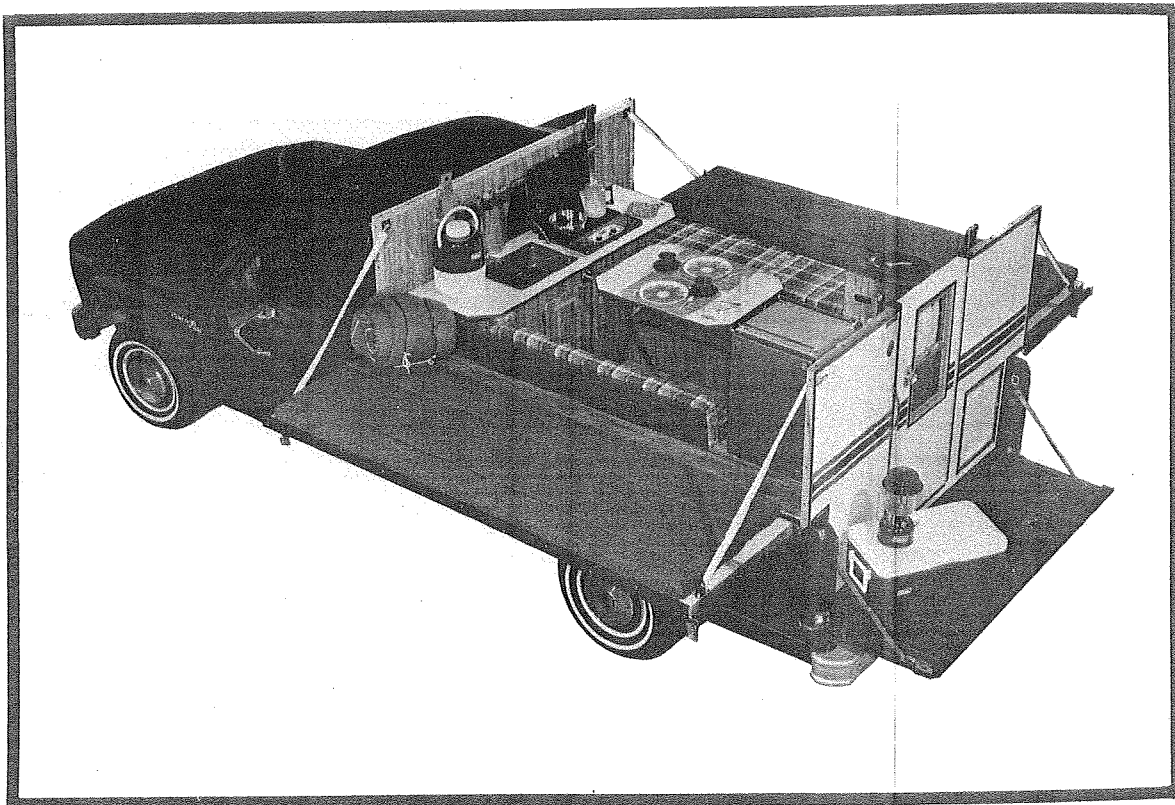

THE COLEMAN COMPANY, INC.
CAMPING TRAILER DIVISION
SOMERSET, PENNSYLVANIA 15501