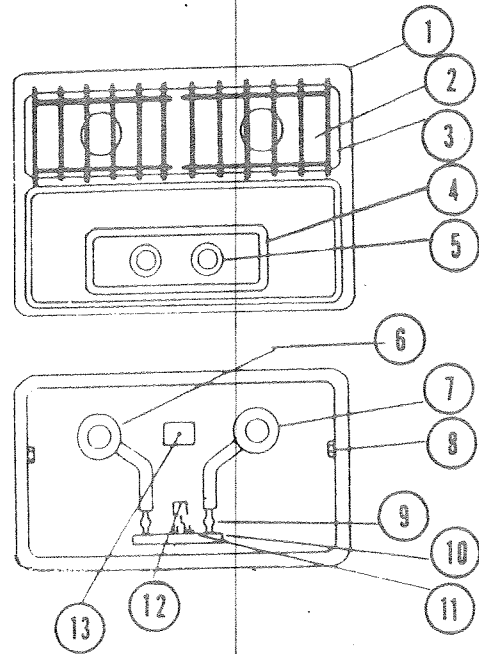

Stoves

1981 - 1982 PARTS LIST

Coleman Folding Pick-Up Camper

STOVE, BRUSHED CHROME, 2-BURNER, 4739-2921

Note: The above part number includes Models 2202K and 2202L.
See also Coppertone Stove.

CODE	PART NO.	DESCRIPTION
1	2202K503	Burner Box Ass'y, Model 2202K
	2202L503	Burner Box Ass'y, Model 2202L
2	2202-819	Right Burner, Both Models
3	2202-850	Left Burner, Both Models
4		Number not Assigned
5	2202A3361	Burner Valve, Both Models
6	2202K5271	Manifold Pipe Ass'y, Both Models
7	2208K357	Inlet Bushing
8	2202K5921	Throw-In-Bag, Model 2202K
	2202L5921	Throw-In-Bag, Model 2202L
9	2205A3371	Knob, Early Models
	2202K3371	Knob, Model 2202K
	2202L3371	Knob, Model 2202L
Note: Knobs are interchangeable, but different appearance and size.		
10	2202A3391	Grate
11	2208-3441	Grate Clip Pkg.
12	821-121	3/8" Flare Nut, Model 2202L
13	2202L1051	Cook Top, Brushed Chrome
	4714C6051	Cook Top, Brushed Chrome
Note: Stove Cover, Stainless Steel Not Shown--See Galley		

NOTE: Parts diagram is for a Three-Burner Stove. Two-Burner Stoves are used in all Pick-Up Campers.

COOK STOVE, 4739-2871 2-Burner, Coppertone, Safari, 43C26

CODE	PART NO.	DESCRIPTION
1	4714-4801	Main Top, Coppertone
2	4714-481	Grate Clip
3	4714-4821	Grate
4	4714-4831	Knob Pan
5	4714-484	Knob (Round)
6	4714-4851	Left Burner
7	4714-4861	Right Burner
8	4714-487	Spring Catch
9	4714-4881	Valve
10	4714-490	Manifold Pipe
11	4714-491	Inlet Fitting
12	4714-489	Pressure Regulator
13	4714-492	Tie-Down Screw
	*4714-493	Adapter

*Not shown on Parts Diagram.