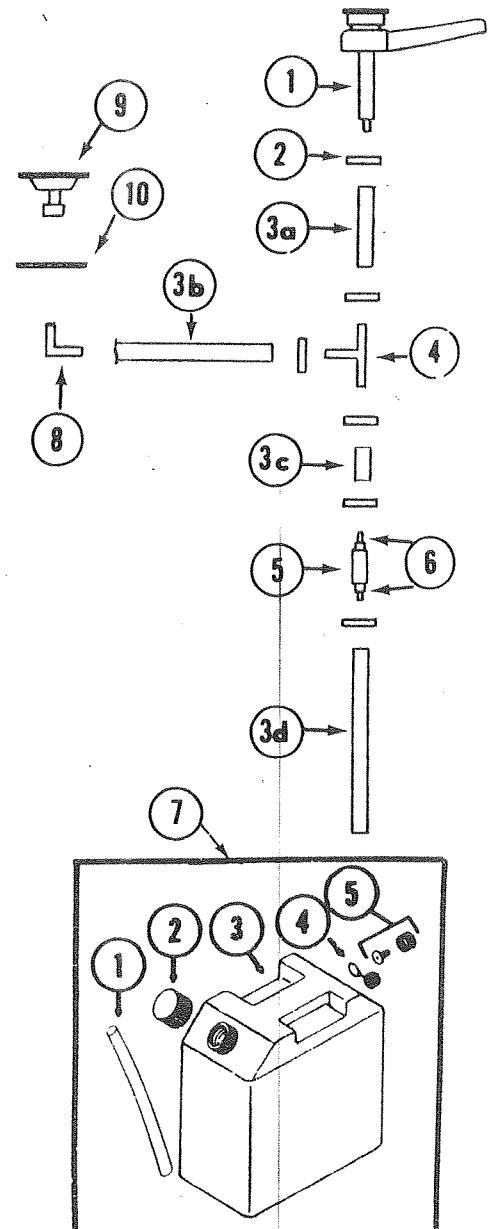

Water System Drain System

1981 - 1982
PARTS LIST

Coleman
Folding Pick-Up Camper

WATER SYSTEM--1520, 1620, 1521, 1621

CODE	PART NO.	DESCRIPTION
1	4734-0161	Hand Pump & Faucet Ass'y
	*4714-0461	Pump Repair Kit
	*4714-2531	Pump Bottom Cap & Gasket Kit
2	4731-305	5/8" Adjustable Hose Clamp x6
3	4714-038	High Pressure Hose, Sold by Ft. 3/8" I.D., 5/8" O.D.--The following is listed in inches so must be cut to size.
	1620	1621
3a	4"	2"
3b	24"	12 1/4"
3c	2"	9"
3d	32"	22"
4	1218-150	Barbed Tee
5	2235-615	Check Valve (can use 2235-5151)
6	1218-102	Female Push Adapter, x2
7	4735-2131	Water Bottle, Complete
8	+1218-352	Elbow (City fill end of hose)
9	4714-2521	City Water Fill, Metal, White
	*4737-255	Tek Screw, x3
	*4714-0481	Cap & Strap
10	4738A461	Foam Gasket

WATER BOTTLE, 4735-2131

CODE	PART NO.	DESCRIPTION
1	4714A0671	Suction Stem
	*4714-028	Barb Insert 3/8"(Part of above)
	*406-00-000-50	Plastic Tube, 16"--Part of 4714A0671 Stem
2	4714-0231	Large White Cap
3	4735-2131	Water Bottle, Complete
	*4735C098	Water Decal
4	4714-0221	Small Cap with Tie-On Strap
5	4714-024	Barb Stem & Collar

*Parts not shown on Parts Diagram.
+Not used on 1621.
NOTE: Also see 1621 Galley.