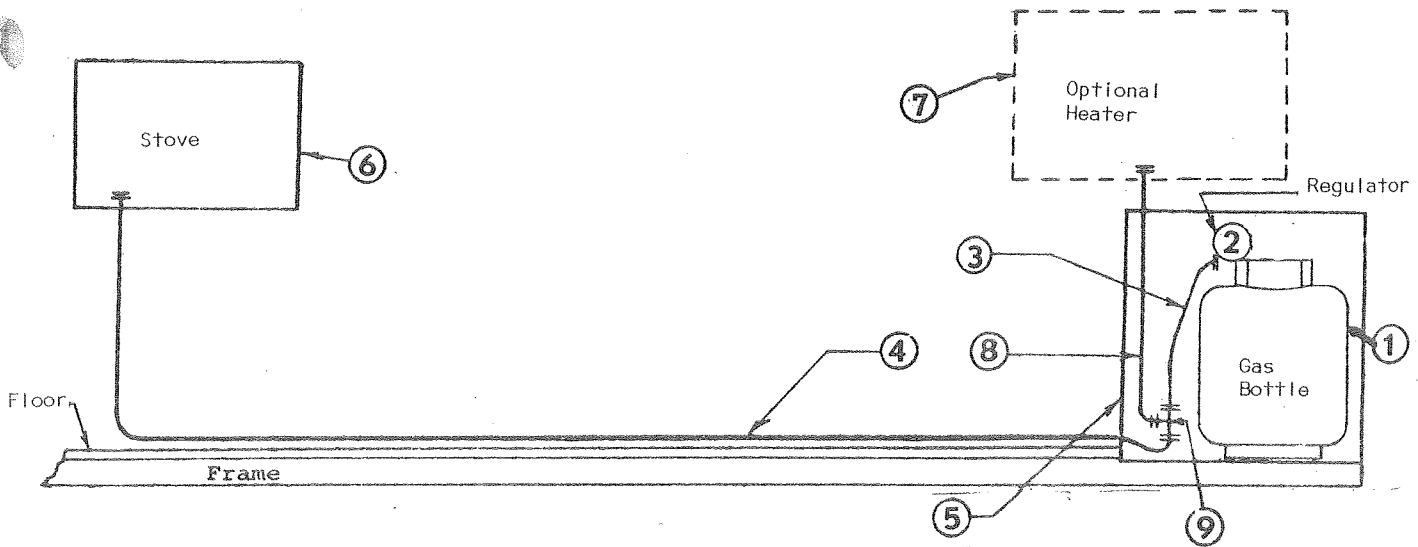

Folding Pick-Up Camper

1981 - 1982
PARTS LIST

Gas System
Table, Parts Pkg.

GAS SYSTEM FOR 1520, 1521, 1620, 1621

CODE	PART NO.	DESCRIPTION
1	4720F592	Gas Bottle Only, 1520, 1620
	4738-792	Gas Bottle Only, 1521, 1621
	*1006B1624	Bolt (Machine Screw) 1/4"x20x1 1/2"
	*4738-047	Nut 1/4-20
	Bolt & Nut Used on Strap to Hold Bottle	
2	4739A1291	2-Stage Regulator & Valve
3	4733A3991	Flexible Gas Line, 32"
4	4738-622	Gas Supply Line (Copper Tubing) (Used on 1520 and 1620)
	4738A791	Gas Supply Line, 1521, 1621
	*1201-870	Clamp x2, 3/8"
	*4739-460	Screw, x2
	*4733-412	Grommet--must be split prior to ass'y--Protects tubing that goes thru Seat Lid.
	*4734-364	1" Button (Sheet-Metal Plug)
	*4739-425	Tube Clamp, 3/8" Aluminum
	*4733-411	Tek Screw

*Parts not shown on Parts Diagram

TABLE, 4738A6001, 1620, 1520
TABLE, 4738A7781, 1621, 1521

CODE	PART NO.	DESCRIPTION
1	4738A2491	Table Top, Egyptian Marble (1620, 1520) 32" x 24"
	4738A9301	Table Top, Butcherboard (1621, 1521) 31 1/2" x 22 1/2"
2	4714-2951	Table Strap, 11"
	4720A078	Screw Eye
3	4734A6251	Table Leg Ass'y, M2
	4720B392	End Cap (on each leg)
	4720A1501	Lock Brace Ass'y
4	1201B707	Pat Nut, x2
	4730C128	Support Rod, x1
5	4720D402	Lashing Hook
	4739-460	Screw
6	1103E1008	Screws--Used to put legs and brackets to table top.
7	4733-451	Bracket
	4739-460	Screws--Bracket to Cabinet
	1103E1008	Screws--Bracket to Table Top

Note: Parts Diagram not available.

CODE	PART NO.	DESCRIPTION
5	4738A633	Gas Bottle Box Ass'y, 1520,1620
	4738A784	Gas Bottle Box Ass'y, 1521,1621
	*4738-827	Gas Bottle Bracket (Strap) x2
	*4731-387	Hex Bolt, x2
	*1201B603	Hex Nut, x2
	Bolt & Nut Used to Hold Straps to Compart.	
	*4738A634	Door Jamb A.1620 Gas Bottle Comp.
	*4738-786	Door Jamb A.1621 Gas Bottle Comp.
	*4738-260	Screw, #8 Tek, Brown, x12
	*4738A6371	Door Ass'y, Gas Bottle Comp.1620
	*4738-7881	Door Ass'y, Gas Bottle Comp.1621
	*4730E213	LP Gas Decal
	*4733A388	Flared Plug Ass'y, 1520, 1620
6	4739-2871	Stove, Safari, 2-Br. Coppertone (Used on 1520, 1521, and Early 1620, 1621)
	4739-2921	Stove, 2-Br. Chrome, 1620,1621
7	4737C6921	Furnace, 4312B
	4738A6551	Furnace Installation Kit
8	Heater Wires Found in Furnace Inst. Kit	
9	1215-177	Brass Tee--Found in Furnace Installation Kit.

PARTS PACKAGE

4738B665 Parts Kit, 1621, 1521
4738D615 Parts Kit, 1620, 1520

Note: Parts Diagram not Available

CODE	PART NO.	DESCRIPTION
1	1006B1624	Machine Screw
	4738-047	Nut
	Used on Gas Bottle Strap	
2	1968D143	Owner's Manual, 1620
	1968D164	Owner's Manual, 1621
3	4720B5211	Crank Handle
4	4733A3991	Gas Hose
	4739A1291	Regulator
5	4738-4881	Keys, M2
6	4738B6321	Pigtail
7	4748-117	Drain Elbow, 1620 only