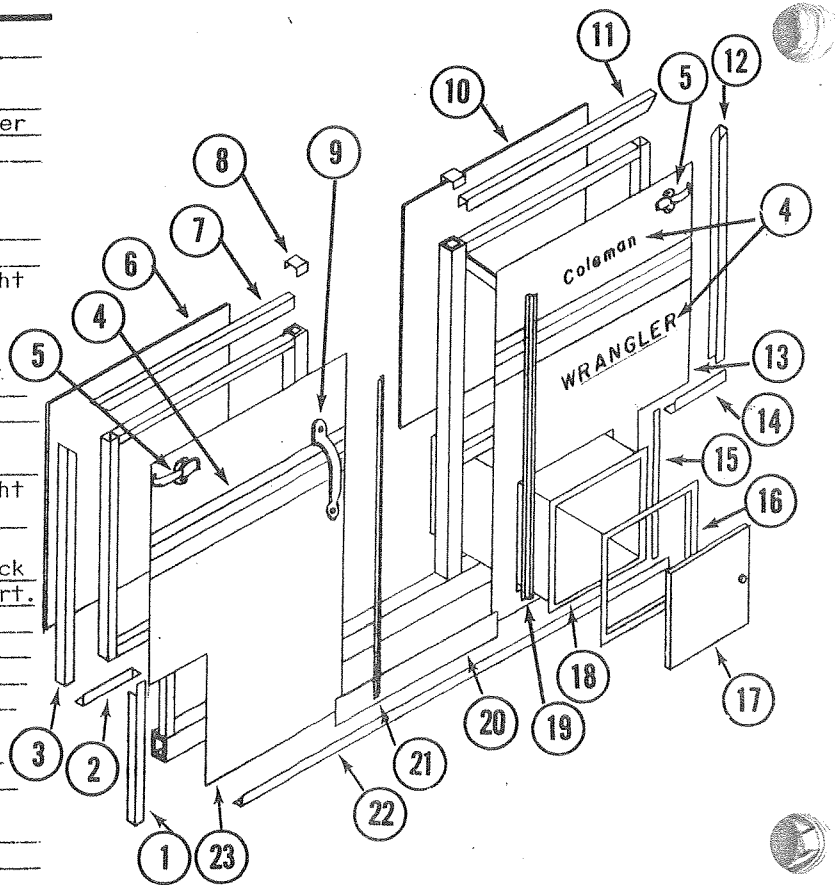

Rear Body Panels Seat Ass'ys

1981 - 1982
PARTS LIST

Folding Pick-Up Camper

REAR BODY PANELS, 1520, 1620

CODE	PART NO.	DESCRIPTION
1	4738A484	Corner Trim, Left
	*4738-260	Screw, x3
2	4738A477	Trim Strip, Horizontal, Lower
3	4738A422	Body Trim, Vertical
4	4738C298	"Wrangler" Name Decal
	4733D461	"Coleman" Name Decal
	4714-6421	Trim Tape--Sold by Foot
5	4738-4191	Bed Latch
6	4738A439	Rear Wall Panel, Left & Right
	*4733-451	Bracket, x2
	*4723-5781	Strap Ass'y, x2
	*4733-413	Tek Screw, x2
7	4738A425	Body Trim, Horizontal Top
9	4748-0501	Assist Handle
8	4738A411	Bulkhead Cap, x2
	*4738-260	Screw, x4
10	4738A439	Rear Wall Panel, Left & Right
	*4738A493	Toe Moulding
11	4738B424	Body Trim, Top, L. R.
	*435-00-000-83	Velcro Strip, Hook, Black
12	4738A423	Body Trim, x2, Lft. Rr, Rgt Frt.
13	4738B416	Right Rear Body Panel
14	4738A476	Trim Strip, C. S. Rear
15	4738A485	Trim Strip, Vertical, C. S.
16	4738A634	Door & Jamb Ass'y
17	4738A6371	Gas Bottle Compartment Door
	*4730E213	Gas Decal
18	4738A633	Gas Bottle Box Ass'y
19	4738A431	Door Jamb, Right
	*1203-897	Rivet, x5
20	4738A459	Panel Filler
21	4738A432	Door Jamb, Left
22	4738-412	Rear Trim Angle
23	4738-4151	Left Rear Body Panel, Skin

*Parts not shown on Parts Diagram.

SEAT ASS'Y, CURBSIDE, 4738A604, 1520,1620

Note: Parts Diagram not available

CODE	PART NO.	DESCRIPTION
1	4738A446	Dinette Seat Panel, Long
2	4738A445	Dinette Seat Frt Panel, Sh.
3	4738A447	Seat Divider
4	4738A448	Seat Floor Trim
5	4738A433	Seat Support
	1202B269	Washer, x9
	4734-186	Brown Rivet, x9
6	4738A393	Seat Lid, End
	1103E1008	Screw, #10-1/2"
7	4737-194	Fire Ext. Mounting Bracket
	4734-186	Rivet, x2 (Rivet pulled from Back Side)
8	4737-419	Recessed Mount
	1202B269	Washer, x4
	4734-186	Rivet
9	4737-555	Fire Extinguisher

SEAT BACK ASS'Y, RIGHT, 4738B611, 1520,1620

SEAT BACK ASS'Y, LEFT, 4738B612, 1520,1620

Note: The difference is that the chain and butterfly catch are located on different sides of the seat back assembly.

SEAT ASS'Y, ROADSIDE, 4738A605, 1520,1620

Note: Parts Diagram not available

CODE	PART NO.	DESCRIPTION
1	4738A449	Dinette Seat Panel, Long
2	4738A445	Dinette Seat Panel, Short
3	4738A447	Seat Divider
4	4738A448	Seat Floor Trim
5	4738A433	Seat Support
	1202B269	Washer, x9
	4734-186	Rivet, x9
6	4738A393	Seat Lid, End
	1103E1008	Screw, #10-1/2"

SEAT BACK ASS'Y, RIGHT, 4738B611, 1520,1620

SEAT BACK ASS'Y, LEFT, 4738B612, 1520,1620

Note: Parts Diagram not available

CODE	PART NO.	DESCRIPTION
1	4738A303	Seat Back (Chocolate Brown)
2	4738-305	Seat Back Hinge, x3
	1103E1008	Screw, x4 per hinge
3	4738-306	Seat Support Chain
	1202B269	Washer, x1
	1203-886	Pop Rivet, x1
4	4738-307	Back Rest Stiffener
	1103B1016	Screw, x4