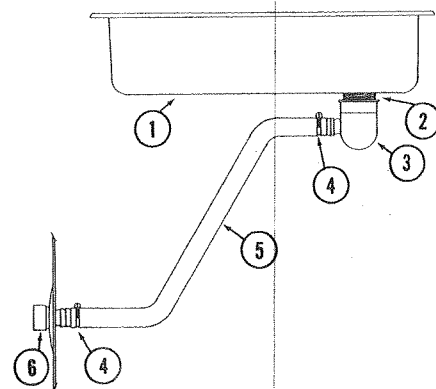

DRAIN SYSTEM