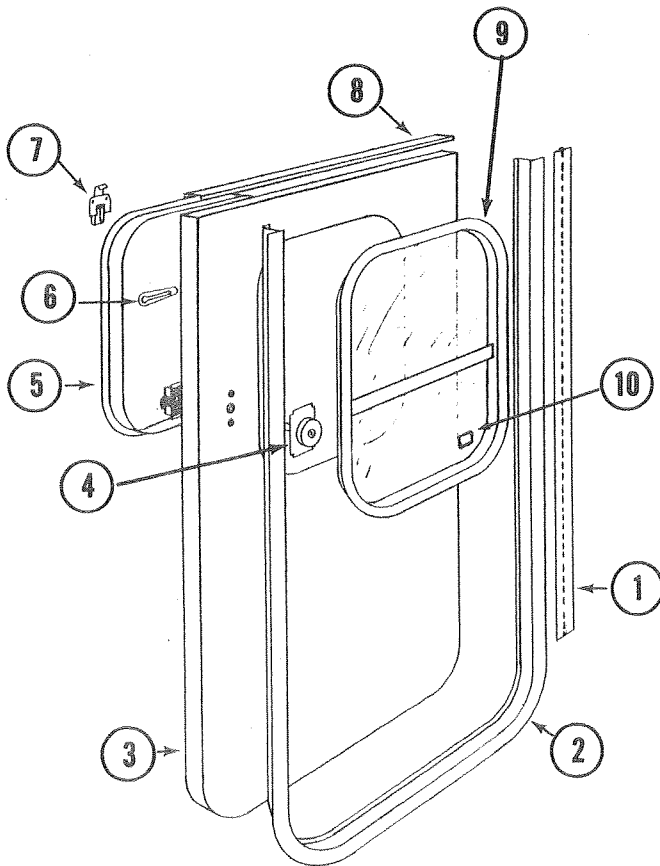

DOOR ASSEMBLIES MAVERICK

1981 - 1982 PARTS LIST

DOOR ASSEMBLY, 4738A7761, 1521, 1621

CODE	PART NO.	DESCRIPTION
1	4738A914	Door Hinge
	*1203B247	Rivet (Hinge to Door)
	*1103B1016	Screw, x9 (Hinge to Panel)
	*406-00-250-06	Foam Tape, Adhesive (1/4"x1/2")
	Note: Ten-X used around door, top and sides of window, and on door handle.	
2	4748-172	Door Trim, Side & Bottom
3	4738A7761	Door Ass'y, Complete
	*1203-864	Rivet, x5
4	4738-2671	Lock & Key Ass'y
	*4738A478	Decal (Passenger Caution)
	*322-330	Washer, x2
	*4738-268	Spacer, x2
	*1103E1010	Screw, x4
5	Back View of Code 9, 4738A252	
6	4739-123	Chain Lock
	*1103E1010	Screw, x3
7	4741-604	Top Latch, x4
	*4733-413	Screw, x4 each Latch
8	4738A913	Door Trim (Top of Door)
	*1200B440	Screw, x3
	*1203-925	Accordian Rivet, x2
9	4738A252	Window
	*4741-821	Screw, x14 (Around Window in Door)
	*4748-171	Patent Decal
10	4738-660	Caution Decal
11	*4738-419	Latch (Screen Door to Door)
	*1103E1010	Screw, x2
12	*4723-101	Door Strap (1" Webbing)
	*4733-413	Tek Screw
	*1202B026	Washer

*Parts not shown on Parts Diagram.

†NOTE: Door Assemblies are shipped less Lock Handle, Keys, & Bed Latch Ass'y.

SCREEN DOOR ASSEMBLY, 4738A7901, 1621, 1521

CODE	PART NO.	DESCRIPTION
1	4720C3601	Screen Door Hinge
	1203-863	Rivet
	4748-227	Z Bracket
2	4715-317	Corner Gusset, x12
3	4730A354	Stud, x6 (holds curtains)
4	4738-2391	Door Seal, M2 (vertical)
5	4738-609	Catch Ass'y, x2
	1203-864	Rivet, x2
6	4738A246	Door Connector (Bottom of Door)
7	4738A319	Butterfly Catch, x1
	1192B102	Tek Screw, x1
8	4748-232	Fixed Window Pane
	4748-236	Window Frame (Top & Bottom)
	4738A231	Window Frame, x2 (Side)
9	4748-233	Door Storage Hinge
10	406-00-000-83	Seal Extrusion

Note: Parts Diagram not available.