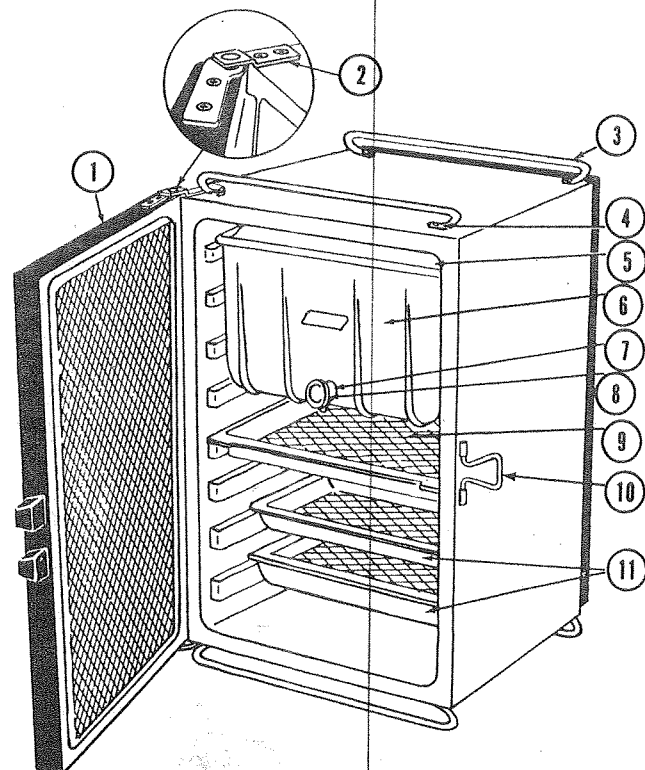

CONVERTIBLE COOLER, 5257A709

CODE	PART NO.	DESCRIPTION
1	5257-5291	Door Ass'y
2	5257A5151	Hinge Plate
	*5257-1951	Hinge Support (Door)
	*5216-140	Screw, Hinge Support
3	5257A111	Leg
4	1116B0806	Screw x12--Used to attach Legs
5	5257-1181	Lid, Ice Container
6	5257A1171	Ice Container, Less Lid & Faucet
7	1212-0121	Grommet
8	5217-5801	Faucet Complete
	*5500B263	Nut, Faucet
9	5257-1101	Drip Tray
10	5257-1821	Latch & Pivot
11	5257-1141	Small Tray, x2
12	*8B247	Lacquer, Beige

*Parts not shown on Parts Diagram.

SPECIFICATIONS: Beige, Height 26 1/4",
Length 17 1/2", Width 15 3/4",
Capacity 68 Quarts.