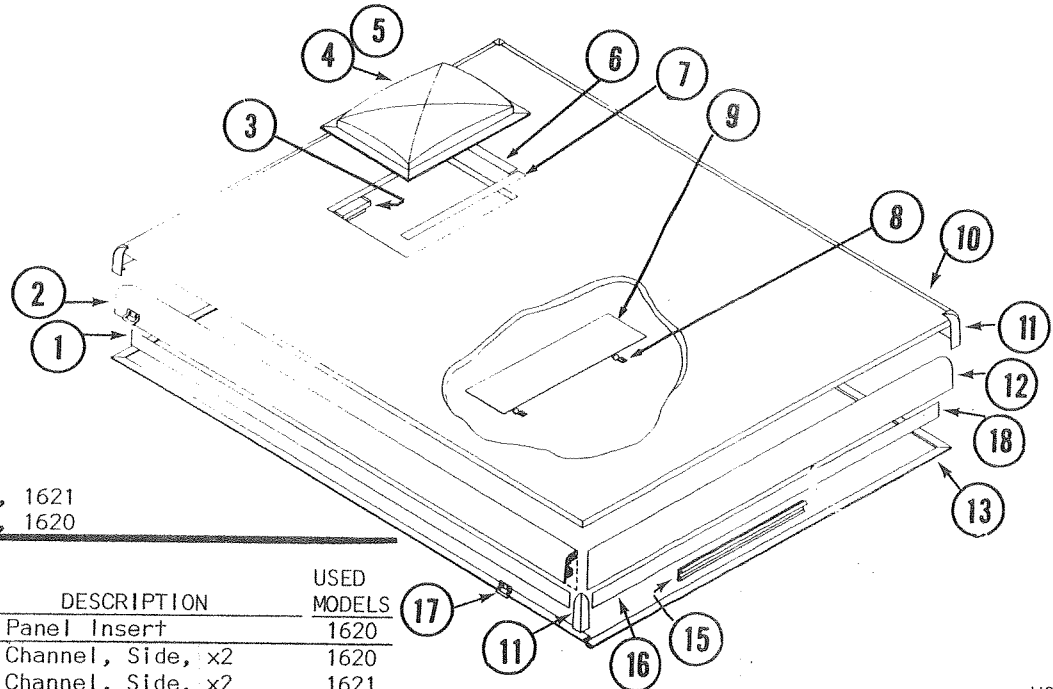

Folding Pick-Up Camper

1981 - 1982
PARTS LIST

Top Assemblies

TOP ASS'Y, 4738A7741, 1621
TOP ASS'Y, 4738C6241, 1620

CODE	PART NO.	DESCRIPTION	USED MODELS
1	4738A326	Top Panel Insert	1620
2	4738A322	Top Channel, Side, x2	1620
	4738A902	Top Channel, Side, x2	1621
3	4737C5911	Light Ass'y	All
	*4714B0891	Square Plastic Lens	
	*4734-238	Connectors, x4	
	*4738A625	Light Harness Extension	1620
	*4738A685	Light Harness Extension	1621
	*1204-040	Grommet, 3/8" (Light Harness)	All
4	4738A3281	Roof Vent Ass'y (22"x14")	All
	*4733A475	Decal (Vent)	
	*4714-2571	Raiser (Vent)	
5	4738A3381	Vent Garnish	All
	*1103B1012	Screw, x4	
	*4734-015	Closed End Rivet	
	Note: Seal with 1x1/8 Sealant Top Saturated Foam (Vent)		
6	4738-330	Seal Strip, Short, x2	All
7	4738-331	Seal Strip, Long, x2	All
8	4720A0721	Cooler Clip, M2	All
9	4723B5791	Door Storage Flap	All
	*1202B269	Washer	
	*1103B1010	Screw	1621
	*1103B1012	Screw	1620
	*4730A354	Stud, x3	All
10	4738A900	Sandwich Panel	1621
	4738-323	Sandwich Panel	1620
11	4738-327	Top Corner, x4	All
12	4738-321	Top Channel, Front & Rear	1620
	4738A901	Top Channel, Front & Rear	1621
13	406-00-000-97	"D" Seal, 30 Ft.	1620
	406-00-000-97	"D" Seal, 26 Ft.	1621
	NOTE: Used around perimeter of Top. Glue with 3M Contact Adhesive. Caulk with Rubber Sealant.		
14	Number not Assigned		
15	4714-2761	Flexible Vinyl Extrusion	1620
16	4738B324	Top Panel Insert, x2	1620
17	4715-2091	Strike, x4	1620
	*1203-865	Rivet, x2	
	4748-182	Top Latch Bracket, x4	1621
	*4738-260	Screw	
	4741-6041	Top Latch (Without Lock)	1621
	4715C5051	Top Latch	1620
18	4738B324	Top Panel Insert (Side)	1620
	*4748-110	Corner Divider, Short, x4	

CODE	PART NO.	DESCRIPTION	USED MODELS

NOTE: The following are not shown on diagram.

19	*4738A671	Top Bracket	All
	*4733-411	Tek Screw	1620
	*4738-260	Screw	1621
20	*4738A329	Trim Strip (Stapled to Top)	1620
	FOR SCREEN DOOR ATTACHMENT		
21	*4748-101	Door Storage Hinge	1621
	*1103A1012	Tek Screw, x5	
	*1202B040	Washer, x2	
	*1201B603	Nut, x2	
	*4720A344	Shoulder Bolt, x2	
22	*1226D153	Fastener (Turns Key)	All
	*1203-867	Rivet, x2	
23	*4748-183	Canvas Support Bracket, x2	1621
	*4738-260	Screw	
24	*4723-081	Canvas Retainer Strap, x2	1621
	*4723-082	Canvas Retainer Strap, x4	
	*1203B026	Washer	
	*4738-260	Screw	
25	*4723-094	Pull-Down Strap, x4	1621
	*1202B269	Washer, x4	
	*4738-260	Screw, x4	
26	*4748-202	Trim Extrusion (Center)	1621
	*4748-203	Trim Extrusion	
	*4741-350	Aluminum Rivet	
	*406-00-000-92	Vinyl Extrusion, Brown	
27	*4748-2071	Drip Cap	1621
	*1203-874	Rivet, x2 (Ends)	
	*4738-260	Screw, x8	
28	*4734C236	Angle, x4	All
	*4738-260	Screw, x4 each Angle	
29	*4748-201	Trim Strip (Across Top)	All

*Parts not shown on Parts Diagram.

†NOTE: Replacement Top is shipped less Vent and Vent Garnish.

Where 1620 is used it is implied that it is used also on 1520. The same with the 1621.