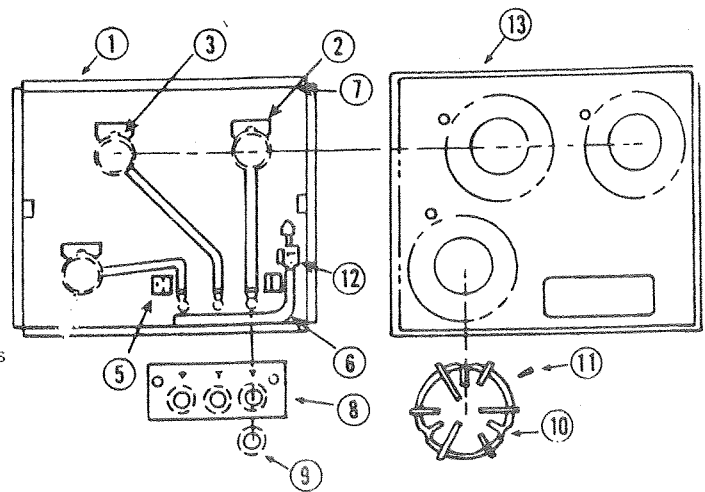

Stoves

1981 - 1982 PARTS LIST

Coleman Folding Pick-Up Camper

STOVE, BRUSHED CHROME, 2-BURNER, 4739-2921

Note: The above part number includes Models 2202K and 2202L.
See also Coppertone Stove.

CODE	PART NO.	DESCRIPTION
1	2202K503	Burner Box Ass'y, Model 2202K
	2202L503	Burner Box Ass'y, Model 2202L
2	2202-819	Right Burner, Both Models
3	2202-850	Left Burner, Both Models
4		Number not Assigned
5	2202A3361	Burner Valve, Both Models
6	2202K5271	Manifold Pipe Ass'y, Both Models
7	2208K357	Inlet Bushing
8	2202K5921	Throw-In-Bag, Model 2202K
	2202L5921	Throw-In-Bag, Model 2202L
9	2205A3371	Knob, Early Models
	2202K3371	Knob, Model 2202K
	2202L3371	Knob, Model 2202L
Note: Knobs are interchangeable, but different appearance and size.		
10	2202A3391	Grate
11	2208-3441	Grate Clip Pkg.
12	821-121	3/8" Flare Nut, Model 2202L
13	2202L1051	Cook Top, Brushed Chrome
	4714C6051	Cook Top, Brushed Chrome
Note: Stove Cover, Stainless Steel Not Shown--See Galley		

NOTE: Parts diagram is for a Three-Burner Stove. Two-Burner Stoves are used in all Pick-Up Campers.

COOK STOVE, 4739-2871 2-Burner, Coppertone, Safari, 43C26

CODE	PART NO.	DESCRIPTION
1	4714-4801	Main Top, Coppertone
2	4714-481	Grate Clip
3	4714-4821	Grate
4	4714-4831	Knob Pan
5	4714-484	Knob (Round)
6	4714-4851	Left Burner
7	4714-4861	Right Burner
8	4714-487	Spring Catch
9	4714-4881	Valve
10	4714-490	Manifold Pipe
11	4714-491	Inlet Fitting
12	4714-489	Pressure Regulator
13	4714-492	Tie-Down Screw
	*4714-493	Adapter

*Not shown on Parts Diagram.