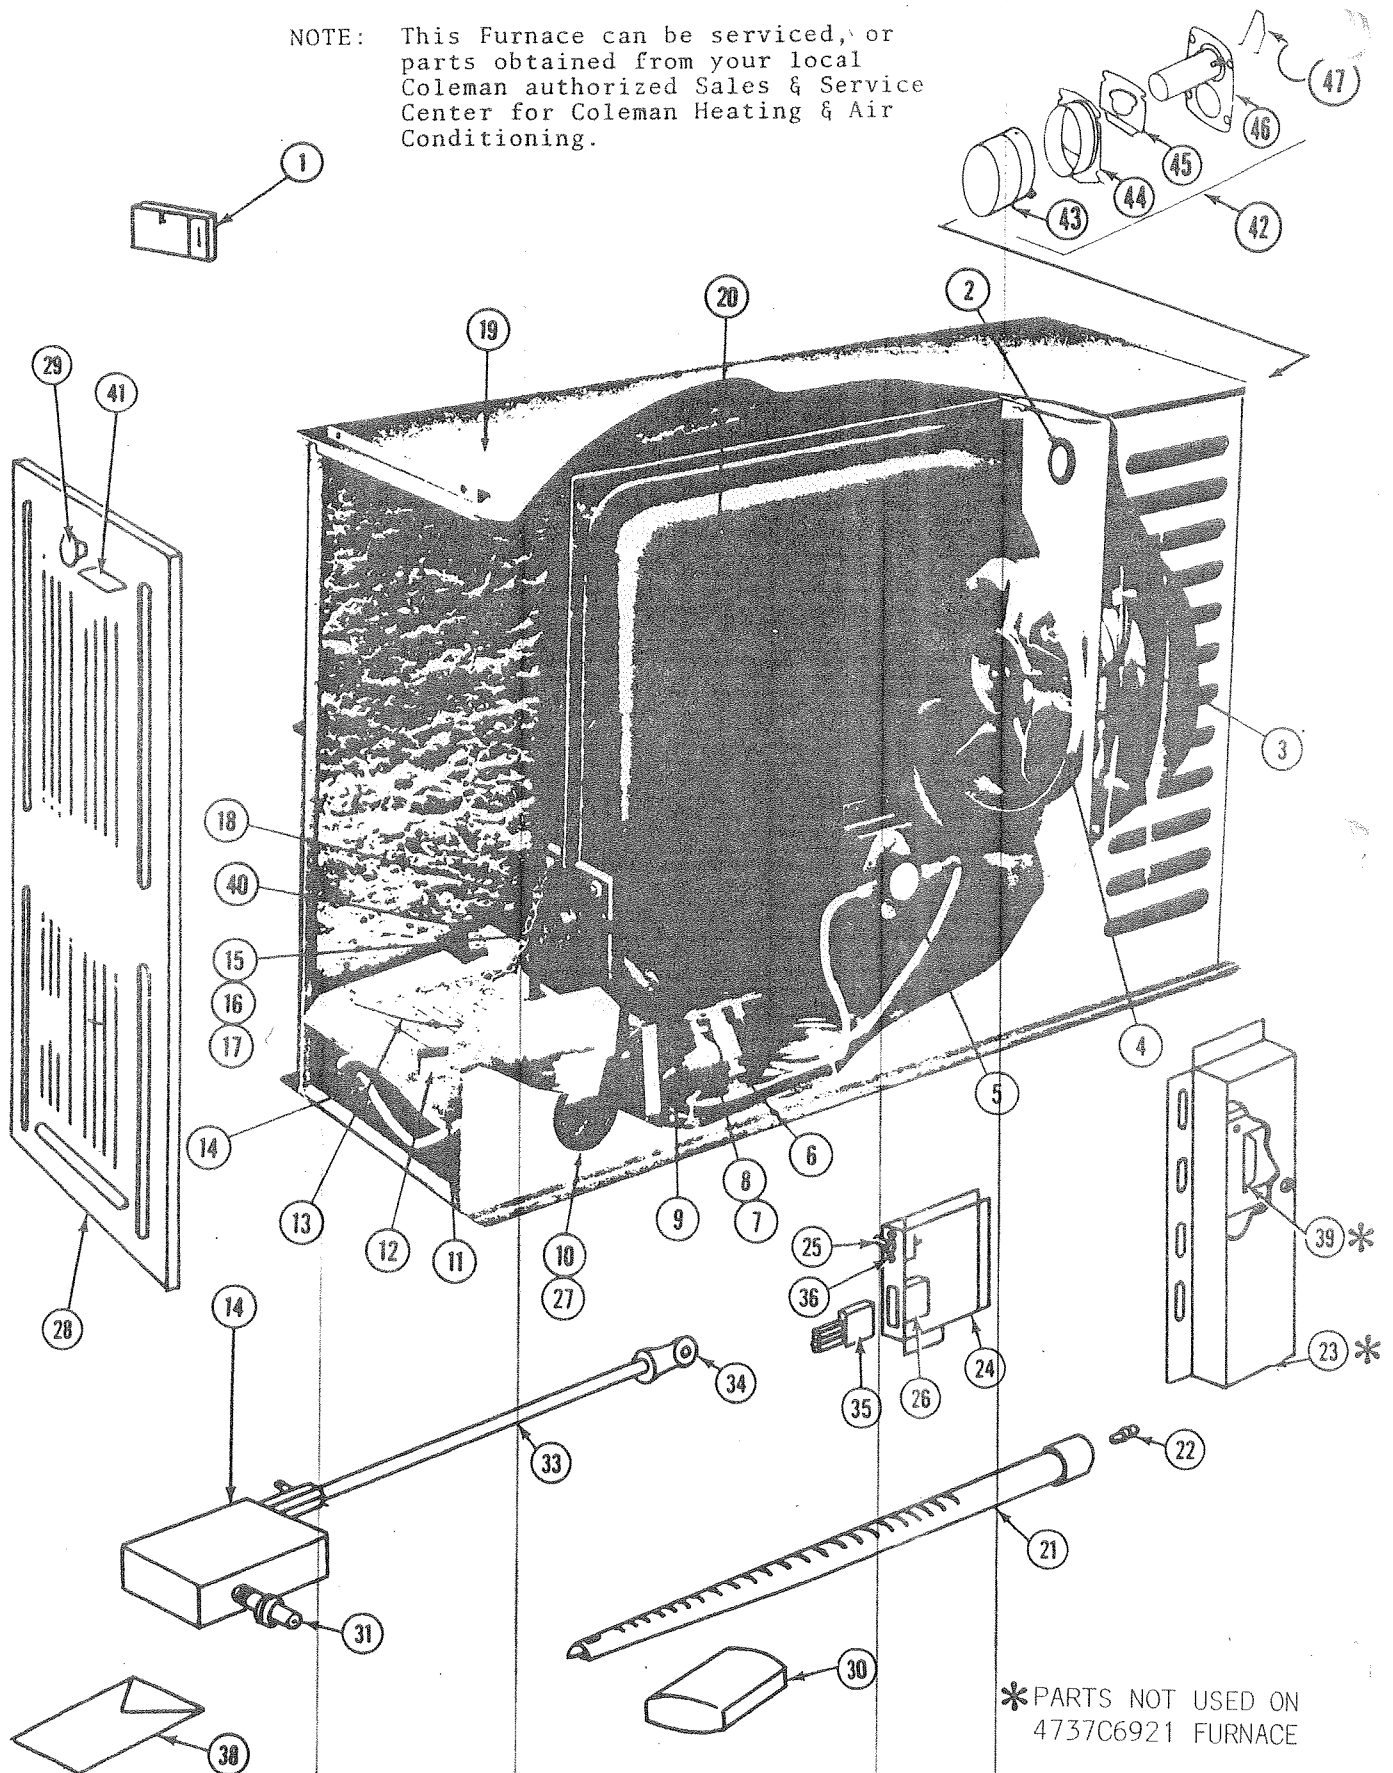

NOTE: This Furnace can be serviced, or parts obtained from your local Coleman authorized Sales & Service Center for Coleman Heating & Air Conditioning.

*PARTS NOT USED ON
4737C6921 FURNACE

Folding Pick-Up Camper

1981 - 1982 PARTS LIST

Furnace Cont. Rivets

4737C6921 FURNACE, PIEZO LIGHT (4312B729)
12,000 BTU, 12-VOLT DC

CODE	PART NO.	DESCRIPTION
1	4312-3221	Thermostat, W-R #1D30, Brown, Adj. Ant.
2	4312-3081	Fan Switch C-125° 0-100°
3	4312A3019	Motor 12V DC 1.4 AMP VMC #287-125
4	4312-3051	Fan Blade 5 5/8 D. 40° P. 5 Blade Torin #OUH5740-5
5	4312-3591	Limit Switch 0-210° C-170° TOD #60T11-201036
6	9210-3141	Thermocouple 24" C-C #2500G24L
7	4312-5241	Pilot Burner W/Orifice, Electrode & Insulator
8	9969A0101	Pilot Orifice, .010
9	4312-1541	Pilot Tube, Formed
10	1204-036	Snap Bushing 1 5/8"
11	4312-145	Valve Cover
12	4312-3231	Igniter, Panasonic #EF1-AA25
13	4312K6001	Cut Off Element
14	4312B3501	Gas Valve 1/4 In & Out
15	4312B5021	Burner Door W/Cap, Glass and Gasket
16	4312A1991	Gasket Pkg., Br. Door & Pilot
17	4312-5121	Cap & Rod Ass'y
18	4312-349	Chain (6" Long)
19	4312C5851	Casing Assembly
20	4312A5751	Heat Exchanger W/Burner Door & Gasket
21	4312-3271	Burner W/Air Shutter
22	9904-0381	Orifice, .038
23		Number not Assigned
24	4312-5261	Junction Box, Comp.
25	4230-3611	Toggle Switch, On/Off

CODE	PART NO.	DESCRIPTION
26	4312-638	Wire Bundle
27	1204-035	Snap Bushing, 1 1/4" Dia.
28	4312C5881	Front Panel, Dark Brown W/Knob, Latch, and Brackets
29	4312-3201	Knob and Latch Pkg.
30	4312C561	Use 4312-3221
31	1215-415	Half Union--Brass
32		Number not Assigned
33	4312K007	Pipe Nipple, 1/8 x 14" Long
34	1210-001	Elbow 90°
35	4312-628	Wire Bundle
36	4230-362	Indicating Plate
37		Number not Assigned
38		Number not Assigned
39		Number not Assigned
40	4312-148	Retainer (Valve Cover)
41	2228-364	Coleman Logo
42	4312A6311	Vent Ass'y 3"-6"
43	4312-620	Sleeve for 4312A6311 Vent
44	4312-603	Vent Collar for 4312A6311
45	4225C609	Vent Hood for 4312A6311
46	4316-183	Baffle for 4312A6311
47	4312-318	Wire Stop
48	+*4316-611	Service Adapter Plug (Acc'y)
	*4738A6551	Furnace Kit (Accessory)

NOTE: The 4312A6311 Vent is found in the
Furnace Installation Kit. It is also
an accessory.

+Ship from Wichita Only.

*Parts not shown on Parts Diagram.

1203-925 Accordion Rivet
Used Stone Guards

RIVETS--THESE MAY BE PURCHASED FROM YOUR LOCAL HARDWARE STORE.

RIVET NO.	BODY DIA. "B"	HEAD DIA. "C"	HEAD TYPE	LENGTH "L"	GRIP RANGE	HOLE REQ'D	TYPE	USED ON
1203-855	1/8	7/32	Truss	7/32	.065 - .125	.129	Alum.	Stove Latch, S Dr Spring
1203-863	5/32	.255	Dome	.470	.046 - .250	.166	Alum.	Sc D. Hinge, S. Latch cover
1203-864	3/16	.336	Dome	.530	.062 - .250	.199	Alum.	D. Storage Hinge, door catch
1203-865	3/16	.342	Dome	.720	.187 - .437	.199	Alum.	Top Strike
1203-867	1/8	.205	C.S.	15/32	.093 - .250	.136	Alum.	Fasteners, 1226D153
1203-871	5/32	.245	C.S.	.530	Up to .302	.166	Alum.	Cover Support
1203-886	3/16	.625	Truss	.968	.500 - .781	.199	Alum.	Holds chain to seat Dark Brown
1203-895	1/8	.215	Dome	.400	.031 - .187	.136	Alum Black	Hinge to Cabinet
1203-925		.490		.600	.125 - .187	.245	Plastic	Protects door
1203B221	3/16	.370	Oval	7/32		.199	Steel	Lower Brkt to Lg Brace
1203E248	1/8	.214	Oval	7/32		.129	Brown	Latch to cabinet & Support
4733-060	3/16	.375	Truss	.530	.062 - .250	.199	Alum.	Cabinets, Table Channel, Latch Support
4734-015	.187	.375	C.S.	.575			Alum.	Vent Garnish (Closed End Rivet)
4734-186	3/16"	.380	Truss	.720		.199	Alum.	Seats, Top Corners

NOTE: THIS TABLE REFLECTS THE GENERAL USAGE OF THE RIVETS USED IN OUR FOLDING PICK-UP CAMPERS. IT DOES NOT REFLECT ALL RIVETS IN THE PARTS CATALOG. PLEASE REFER TO SPECIFIC ASSEMBLIES TO FIND ANY SPECIFIC RIVET THAT IS NEEDED.