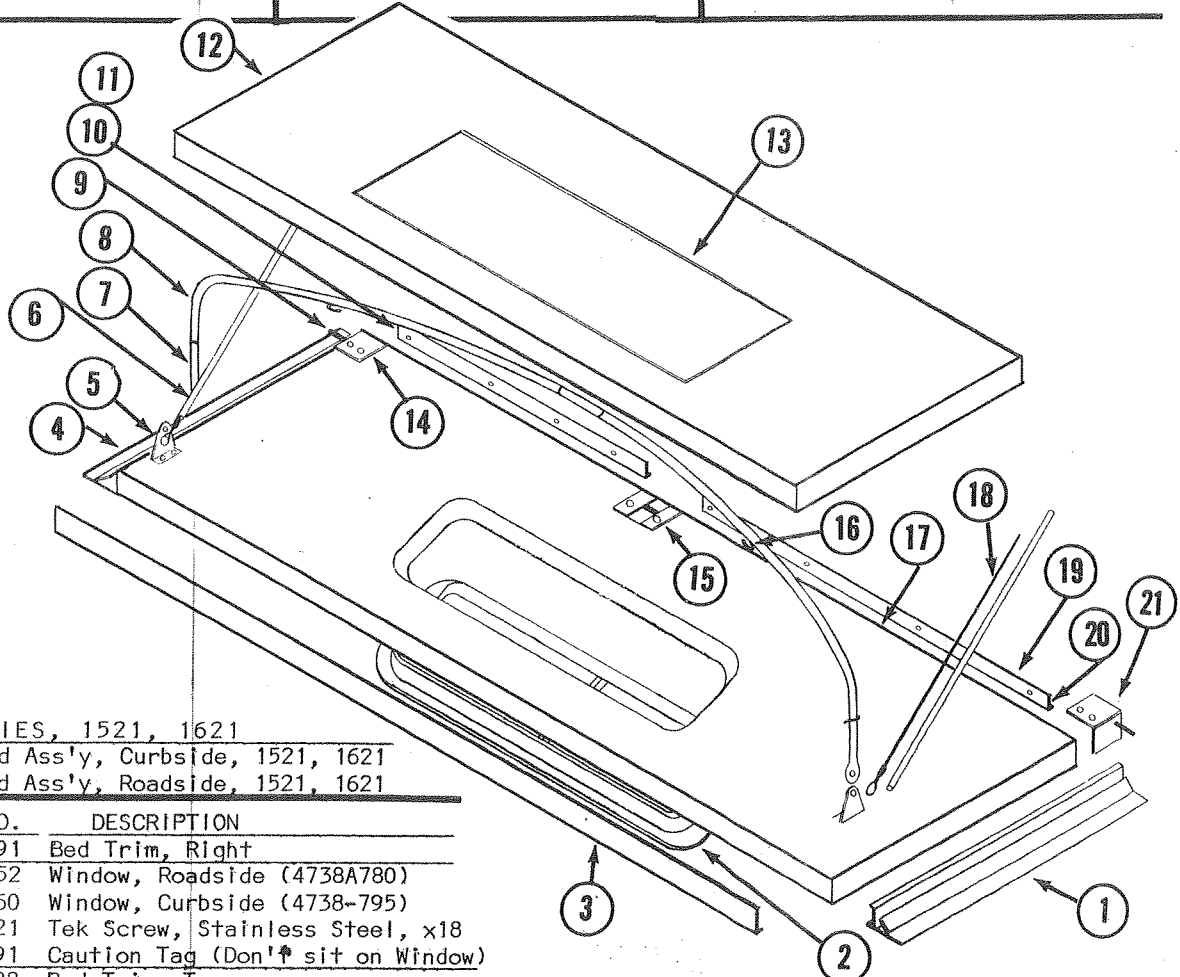

1981 - 1982

Bed, Maverick

Folding Pick-Up Camper

PARTS LIST

BED ASSEMBLIES, 1521, 1621

4738-795 Bed Ass'y, Curbside, 1521, 1621

4738A780 Bed Ass'y, Roadside, 1521, 1621

CODE	PART NO.	DESCRIPTION
1	4738B491	Bed Trim, Right
2	4738B452	Window, Roadside (4738A780)
	4748-160	Window, Curbside (4738-795)
	*4741-821	Tek Screw, Stainless Steel, x18
	*4738-291	Caution Tag (Don't sit on Window)
3	4738A888	Bed Trim, Top
4	4738B492	Bed Trim, Left
5	4738A638	Bow Bracket Ass'y, x2
	*1201B602	Nut x4
	*1020B2032	Bolt, x4 (5/16"-18 x 2"
6	4738-682	Bed Cable Ass'y, x2
	*1006B201	Bolt (5/16"-18x5/8")
	*1202B102	Washer
	*1201B602	Nut, #5/16-18
7	4738-2781	Lower Canvas Support Ass'y
	*1014B1006	Screw, x2 (#10-24x3/8")
8	4738-6921	Upper Canvas Support Ass'y
		See Code 16 for Lashing Hook
9	4748-250	Bed Spacer, x4 on bed
10	4748-159	Bed Hinge Pin, Short
11	4748A256	Aluminum Strip, x2
	*1103E1010	Screw, x12
	406-00-000-91	P Strip, 33 1/2", x2
12	†4723A6251	Mattress Ass'y
	4723A0071	Mattress Cover (72"x24"x3")
13	†4723-6911	Window Cushion Ass'y
	4723A0111	Cushion Cover, 35 9/16 x19 1/2" x3"
14	4738B687	Support Bracket Ass'y, Rgt.1621
	*1201B602	Nut, x2
	*1032B1632	Bolt, x2
	4738A687	Support Bracket Ass'y, Rgt. 1521
	*1201B602	Nut, x2
	*1202B775	Lock Washer, x2
	*1032B1632	Bolt, x2
15	4738-679	Hinge Bracket Ass'y
	*1015B1032	Machine Screw
	*1201B511	Nut
16	4720D402	Lashing Hook, x2 ea. U.Canv.Supp.
	*1203-864	Rivet

CODE	PART NO.	DESCRIPTION
17	4738-6801	Bed Panel--For 4738A760 R S Bed
	4738-6841	Bed Panel--for 4738-795 C S Bed
	*4723-083	Canvas Retaining Strap, x3 --all
	*4738A260	Tek Screw--Only 1521 Bed
	*1202B026	Washer--Only 1521 Bed
	*4723-084	Bed Strap--1521 Models only
	*4738A260	Tek Screw
	*4714-6421	Trim Tape, Sold by Foot
	*4748-185	Trim Tape (Curved Section)
	*4748-221	"Coleman" Logo, White, Borderless
	4748-254	Caution Decal, Roadside Bed
	4738-209	Refueling Decal
18	4738-682	Bed Cable Ass'y--Same as C.16
19	4748-200	Trim Extrusion
	*1103E1010	Screw, x18
	*406-00-000-92	Brown Vinyl Seal Extrusion
20	4748-150	Bed Hinge Pin, Right
	*4748-165	Spring
21	4738B686	Support Bracket Ass'y 1621
	*1201B602	Nut x2
	*1032B1632	Bolt, x2
	4738A686	Support Bracket Ass'y, 1521
	*1201B602	Nut, x2
	*1202B775	LockWasher, x2
	*1032B1632	Bolt, x2
22	*4738-430	Center of Gravity Decal
23	*4738A319	Butterfly Catch
	*1015E1036	Screw
	*1202B026	Washer

*Parts not shown on Parts Diagram.

†Cushions are made of Quail Color Russet (Solid) Olefin. (811-54-002-28).