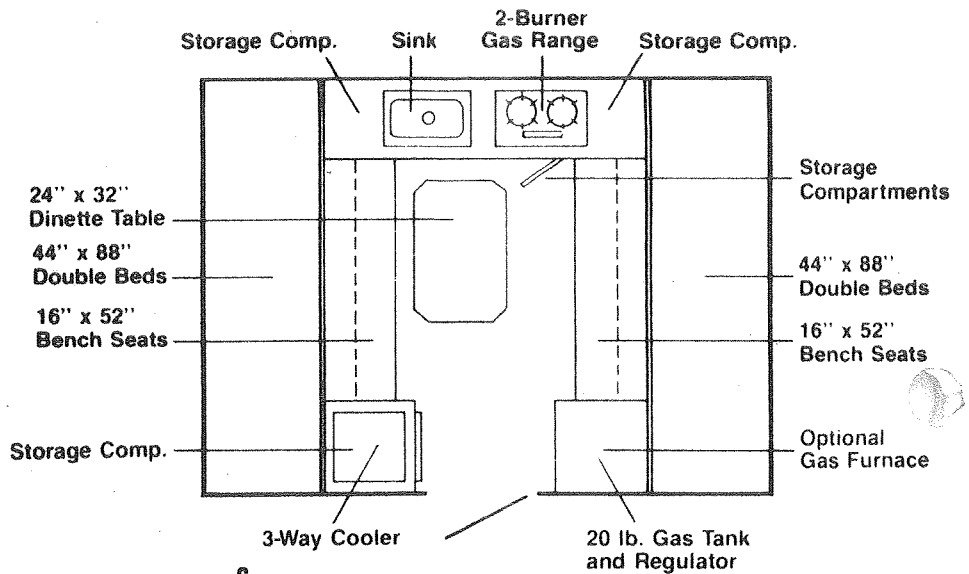

* SEE INDEX FOR
PAGE SHOWING
PARTS BREAK-
DOWN.

OPTIONS: 1620, 1520
Heater: 12,000 BTU
Sliding Front Window
Mechanical Jacks
Canopy
Boat Rack