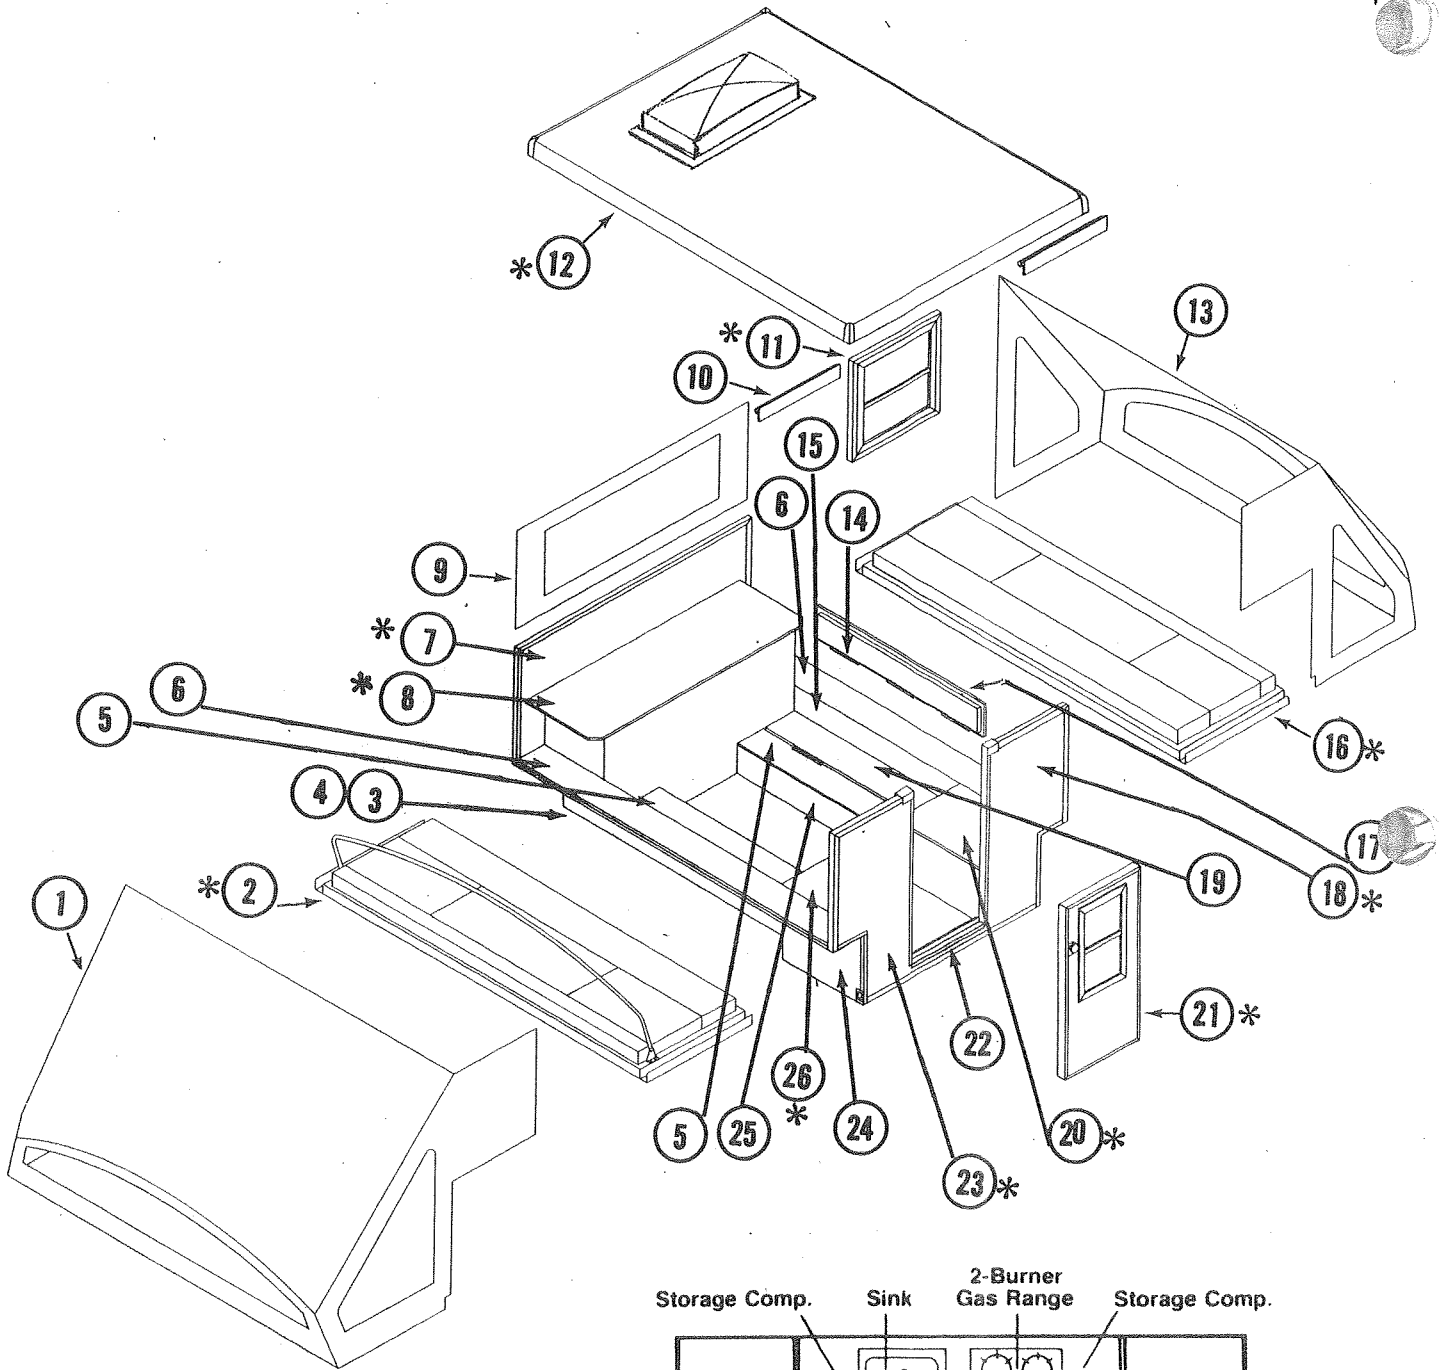

Wrangler
Less Front & Rear Panels

1981 - 1982
PARTS LIST

Coleman
Folding Pick-Up Camper

Folding Pick-Up Camper

1981 - 1982 PARTS LIST

Wrangler Less Front & Rear Panels

PARTS LIST 1520, 1620, WRANGLER

CODE	PART NO.	DESCRIPTION
1	4723B5581	Side Canvas Ass'y, Left
2	+4738C640	Bed Ass'y, Roadside
3	4738A8241	Outer Skin, Lower, R.S. & C.S.
4	4738A8251	Outer Skin, Upper, R.S. & C.S.
5	4738B606	Lid Ass'y
6	4738A444	Bed Support, Small, x2
7	4738B437	Front Side Wall Panel, Right
	*4738B438	Front Side Wall Panel, Left
	*4738B436	Front Window Wall Panel
8	+4738B649	Galley Ass'y, late 1620
	+4738A649	Galley Ass'y, 1520, Early 1620
9	4723B5551	Front Canvas Ass'y
10	4723-6191	Rear Top Seal, x2
	*4723-6561	Front Top Seal, x2
11	+4738B6101	Screen Door Ass'y
12	+4738C6241	Pick-Up Camper Top
13	4723A6181	Side Canvas Ass'y, Right
	*4720D402	Lashing Hook, x4
	*4733-413	Tek Screw, x1 each Hook
14	4738-305	Seat Back Hinge, x3
	*1103E1008	Screw, x4 each Hinge
15	4738-678	Bench Back Panel Ass'y, Left
	*4738-676	Bench Back Panel, Right
16	+4738C639	Bed Ass'y, Curbside
17	+4738B611	Seat Back Ass'y, Curbside
	*+4738B612	Seat Back Ass'y, Roadside
18	+4738B416	Right Rear Body Panel (Skin)
19	4738A440	Dinette Bottom, x2--Used on both roadside & curbside
20	+4738B614	Cabinet Ass'y, Curbside
21	+4738B6161	Door Ass'y
22	4748A434	Threshold
23	4738-4151	Left Rear Panel, Skin
24	4738B414	Roadside Panel (Rear)
	*4738B413	Curbside Panel (Rear)
25	+4738A604	Dinette Seat Ass'y, Curbside
	*+4738A605	Dinette Seat Ass'y, Roadside
26	+4738B613	Cabinet Ass'y, Roadside
27	*+4738-6741	Lift Ass'y
28	+*4723C5671	Cushion Ass'y, Cabinet
	+*4723C6511	Cushion Cover, Cabinet
	+*4723C5661	Back Rest Ass'y, 1520, 1620
	+*4723C6501	Back Rest Cover

*Parts not shown on Parts Diagram.

+See Index for page showing Parts Diagram or a Parts List.

+See Index for page showing Colors and Sizes.

ACCESSORIES

BOAT RACK

4738-6561 Boat Rack, 1520, 1620

CANOPY

4724C7001 Self-Storing Canopy, 1520, 1620

4738-6511 Canopy Extension Kit, 1520, 1620

COOLER

5257A709 3-Way Cooler--1520, 1620, 1521, 1621

FURNACE

4737C6921 ST-200, 12,000 btu, P.L. (4312B)

4738A6551 Furnace Installation Kit, 1620, 1621

JACKS

4738C6541 Jack Set (3 Jacks to set)--1520, 1620

4738A6641 Jack Set (3 Jacks to set)--1521, 1621

4738C8301 Jack Mounting Pkg--all models

4738C700 WRANGLER, 1520

4738D700 WRANGLER, 1620

COLOR AND SPECIFICATIONS

COLOR:

Exterior: Colonial White & Chocolate Brown

Interior: Distressed Elm Paneling

Bed Cushions: Quail Color Russet (Solid)

Seat Cushions: Quanta Color Russet (Pattern)

SPECIFICATIONS:

Length: Closed 96"; Opened 96"

Width: Closed 80"; Opened 140"

Height: Closed 52"; Opened 76"

Weight: 900 lbs (Dry)

Insulated Roof & Side Walls
7/8" Tubular Steel Framework

All Aluminum Skin

City Water Hook-Up

All Vinyl Floor Covering

Full Length Screen Door

Lift System

12-Volt Ceiling Light

Sink with Five-Gallon Water Tank

Outside Water Drain

Fire Extinguisher

LP-Gas Bottle and Regulator (20 lbs)

Cooler: 68 Quarts

Range: Two-Burner

Roof Vent: 24" x 14"

Bed Size: 44" x 32"

Cushions: 3" Thick

Table: 24" x 32"

Water Tank: 5 Gallon

Windows: Two Side Windows with Screens

Sleeping Capacity: 4 Adults

ACCESSORIES CONTINUED

WINDOWS

4738-4991 Sliding Front Window, 1520, 1620

TIE-DOWN KITS

4738-6071 Frame Tie Down Adapter Kit, 1520

4738-6031 Stake Pocket Type Tie-Down, 1520, 1620

4738-6941 Web Strap Tie-Down Kit, 1521, 1621

STRIPE KITS

4738-6501 Stripe Kit, Blue

4738-6441 Stripe Kit, Red

4738-6471 Stripe Kit, Yellow

NOTE: Each kit contains: 4 1/2 pieces of trim tape. One piece is four pattern design. 44 3/8" per piece.

ACCESSORY REPAIR-- Canopy--4724C7001