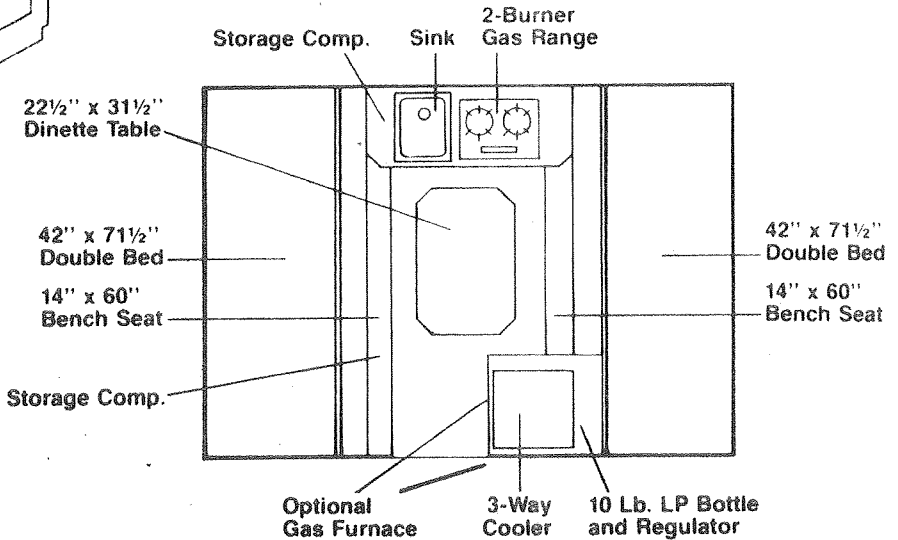

OPTIONS: 1621, 1521

- Heater: 12,000 BTU
- Sliding Side Windows W/Screens
- Mechanical Jacks
- Boat Rack