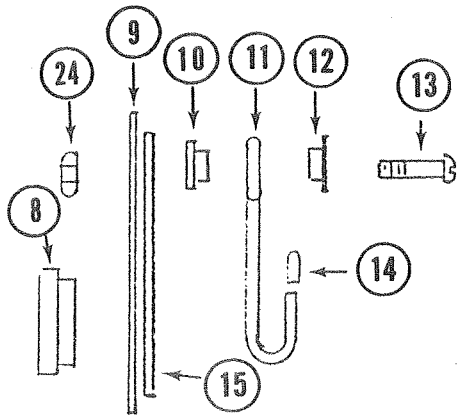

Folding Pick-Up Camper

1981 - 1982
PARTS LIST

Ass'ys
1520, 1620

Detail A