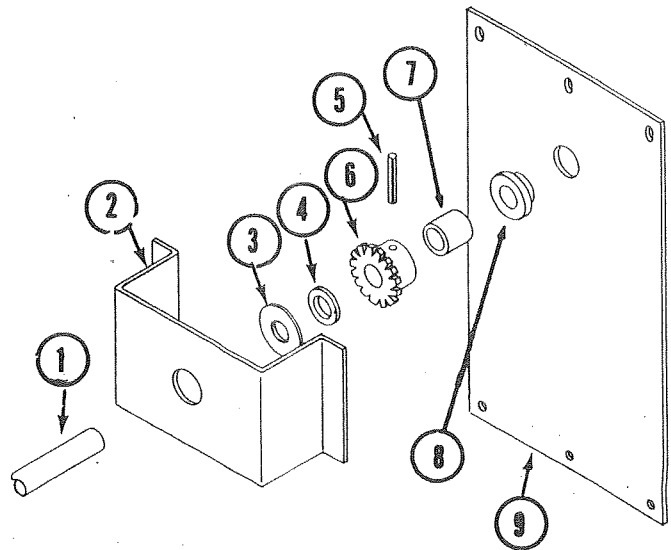

CRANK & SPROCKET ASS'YS

4739-669 Crank & Sprocket, 1520, 1620
4739A669 Crank & Sprocket, 1521, 1621

CODE	PART NO.	DESCRIPTION
1	4748-064	Whiffletree Extension
2	4748-082	Bearing Support
3	1202-282	Washer
4	4748-125	Washer, x1, 1620, 1520, Only
	1202-282	Washer, x4, 1621, 1521, Only
5	4720B1481	Roll Pin, M5
6	4730B384	Small Steel Sprocket, 1520, 1620
	4730B385	Sprocket, 1521, 1621 Only
7	4748-108	Bushing
8	4730B382	Bronze Bushing
9	4748-083	Sprocket Plate, 1620, 1520
	4748A083	Sprocket Plate, 1621, 1521 Only