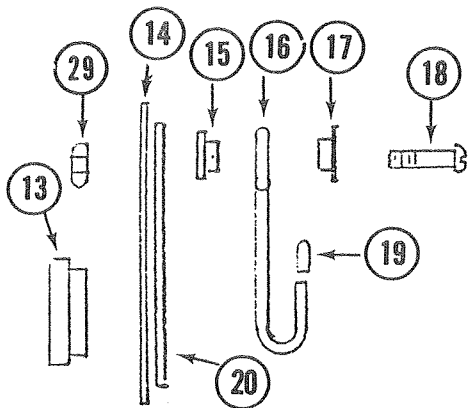

**Galley Ass'y
1521, 1621**

**1981 - 1982
PARTS LIST**

Coleman
Folding Pick-Up Camper

Detail A