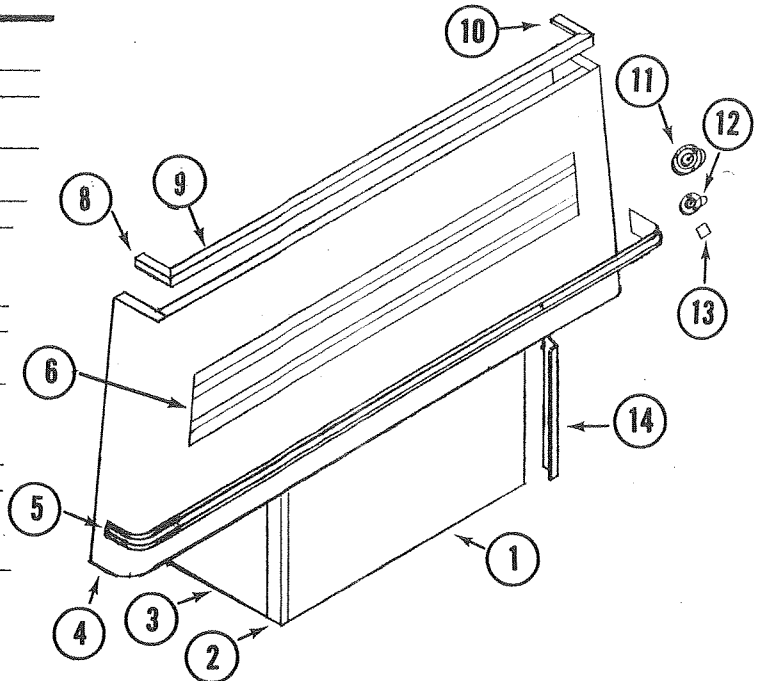

Folding Pick-Up Camper

1981 - 1982 PARTS LIST

Front Panel, Maverick Cushions, Etc.

FRONT BODY PANELS, 1621, 1521

CODE	PART NO.	DESCRIPTION
1	4738A8561	Front Skin, Lower
2	4738A916	Right Front Corner Trim
	*4738-260	Tek Screw, #8, Brown
3	4748B041	Curbside Outer Panel
	*4738-260	Tek Screw #8, Brown, x8
4	4738A9931	Front Skin, Upper
5	4748-210	Trim Strip, Front
	*406-00-000-92	Brown Vinyl Extrusion
	*4733-411	Tek Screw, x19
6	4714-6421	Trim Tape, Sold per Foot
7	*4748A156	L-Molding, x4
	*4738-260	Tek Screw #8, Brown, x5
8	4738B422	Body Trim, x2
	*4738-260	Tek Screw, #8, Brown
	*4748-229	Inner Body Corner
9	4738A973	Front Body Trim
10	4738B423	Body Trim
	*4738-260	Tek Screw, #8, Brown, x2
	*4748-229	Inner Body Corner, x2
11	4714-2521	City Water Fill, White
	*4714-0481	City Fill Cap
	*4738A461	Gasket
	*4737-255	Tek Screw, x3
	*4731-305	Clamp (on Hose to City Fill)
	4732-4561	Barb Fitting
12	4734A0681	Drain Spout
	*4738A460	Gasket (used on Drain Spout)
	*4737-255	Tek Screw, x2 (used on Drain)
	*4739-108	Drain Hose Clamp
13	4734B294	Low Voltage Decal
14	4738A991	Left Front Corner Trim

*Parts not shown on Parts Diagram.

CUSHIONS, MATTRESS, BACK RESTS, AND COVERS--1521, 1621, 1520, 1620

CUSHIONS & MATTRESS, 1521, 1621

PART NO.	DESCRIPTION
4723-6911	Window Cushion, Bed, 1521, 1521. . . . .
	COLOR: Quail Color Russet (Solid)
4723-6971	Seat Cushion, Left Front, 1521, 1621 . . . . .
	COLOR: Quanta Color Russet (Pattern)
4723-6961	Seat Cushion, Rgt Rear, Sm. 1521, 1621. . . . .
	COLOR: Quanta Color Russet (Pattern)
4723-6981	Seat Cushion, Large x2, 1521, 1621. . . . .
	COLOR: Quanta Color Russet (Pattern)
4723A6251	Bed Mattress, 1521, 1621 . . . . .
	COLOR: Quail Color Russet (Solid)

COVERS, 1521, 1621

PART NO.	DESCRIPTION
4723A0111	Window Cushion Cover, Bed
	SIZE: 35 9/16" x 19 1/2" x 3"
4723A0101	Seat Cushion Cover, Left Front
	SIZE: 17" x 19" x 3"
4723A0081	Seat Cushion Cover, Right Rear, Sm.
	SIZE: 15" x 19" x 3"
4723A0091	Seat Cushion Cover, Large x2
	SIZE: 54" x 19" x 3"
4723A0071	Bed Mattress Cover
	SIZE: 72" x 24" x 3"

CUSHIONS & BACK RESTS, 1520, 1620

4723C5631	Bed Cushion, Top, 1520, 1620 . . . . .
	COLOR: Quail Color Russet (Solid)
4723C5641	Bed Cushion, Side, x2, 1520, 1620. . . . .
	COLOR: Quail Color Russet (Solid)
4723C5621	Bed Cushion, Bottom, 1520, 1620. . . . .
	COLOR: Quail Color Russet (Solid)
4723C5651	Bed Cushion, Window, 1520, 1620. . . . .
	COLOR: Quail Color Russet (Solid)
4723C5671	Seat Cushion, 1520, 1620 . . . . .
	COLOR: Quanta Color Russet (Pattern)
4723C5661	Back Rest, 1520, 1620
	COLOR: Quanta Color Russet (Pattern)

COVERS, 1520, 1620

4723C6541	Bed Cushion Cover, Top
	SIZE: 88 1/2" x 4 1/4" x 3"
4723C6531	Bed Cushion Cover, Side, x2
	SIZE: 20 1/4" x 13 1/2" x 3"
4723C6551	Bed Cushion Cover, Bottom
	SIZE: 88 1/2" x 9 3/4" x 3"
4723C6521	Bed Cushion Cover, Window
	SIZE: 48" x 13 1/2" x 3"
4723C6511	Seat Cushion Cover
	SIZE: 41 1/2" x 15 1/2" x 3"
4723C6501	Back Rest Cover
	SIZE: 50 1/2" x 15 1/4" x 3"