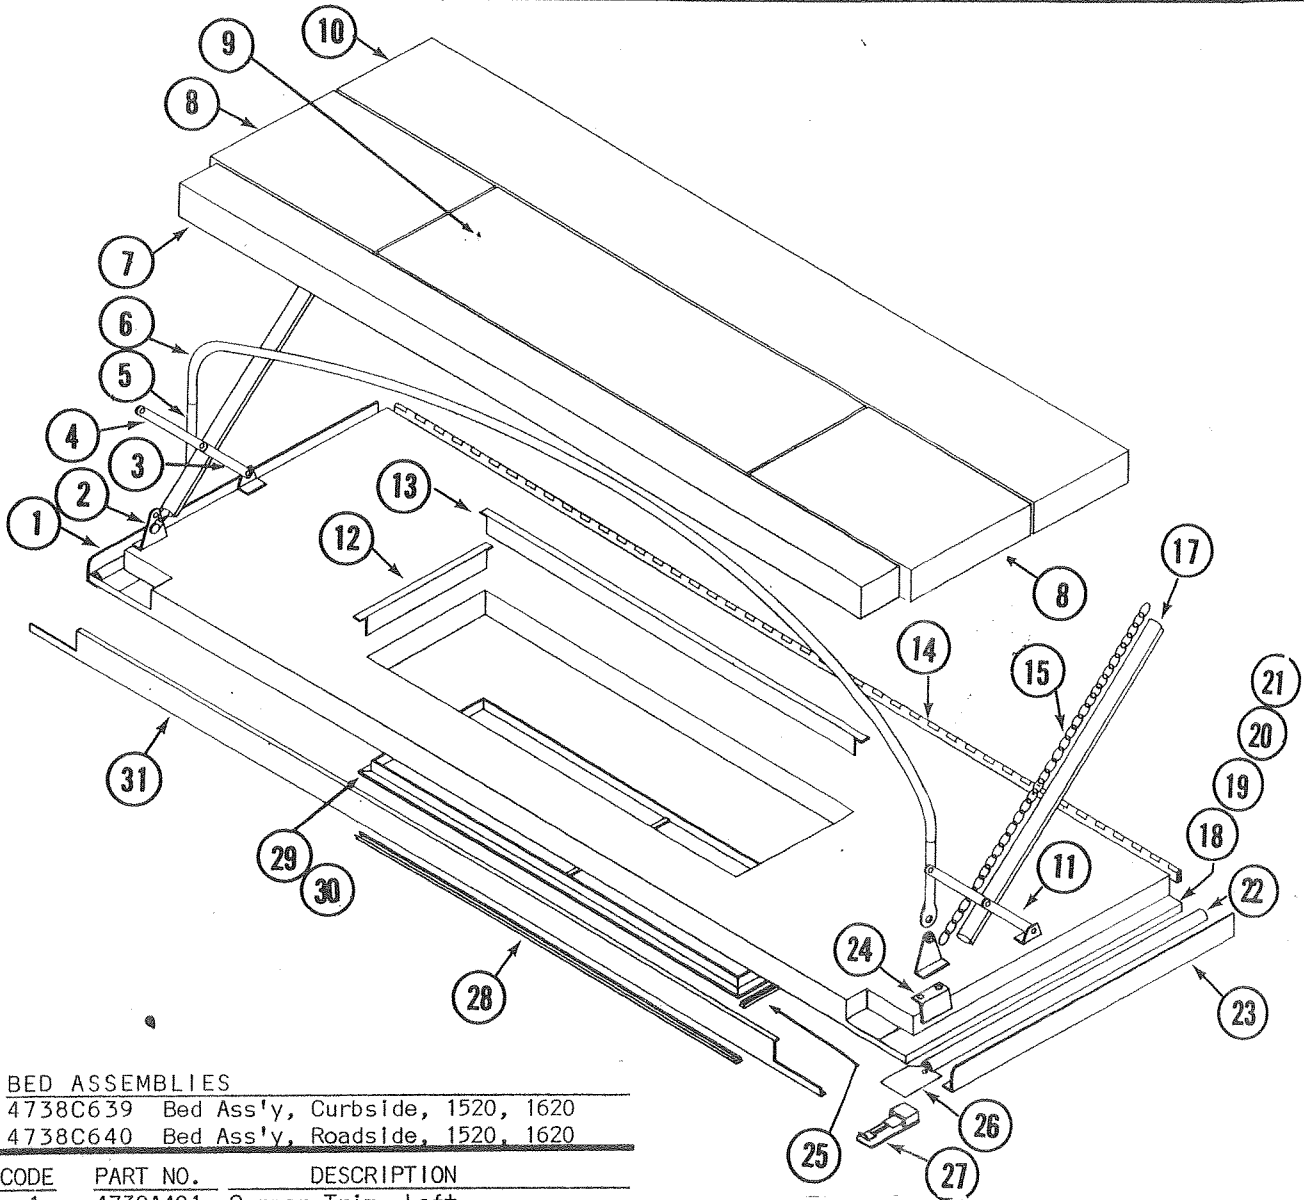

BED ASSEMBLIES

4738C639 Bed Ass'y, Curbside, 1520, 1620
4738C640 Bed Ass'y, Roadside, 1520, 1620

CODE	PART NO.	DESCRIPTION
1	4738A491	Corner Trim, Left
	*4739-291	Washer, x5
	*4739-290	Screw Cap, x5
	*1103A1012	Screw, x5
2	4738-638	Bow Bracket Ass'y, x2
	*1020B2048	Screw 5/16-18x3", x2 Ea. Brkt.
	*1201B602	Nut, 5/16-18, x2 ea. Brkt.
3	4720A1501	Lock Brace, x2
4	Included in Code 3	
5	4738A2781	Lower Canvas Support Ass'y
	*1014B1006	Screw #10-24x3/8", Holds Lower Canvas to Bracket.
	*1006B1624	Bolt 1/4-20x1 1/2"--Attaches Lower Canvas to Lock Brace.
	*1201B603	Nut 1/4-20--Attaches Lower Canvas to Lock Brace.
6	4738A2771	Upper Canvas Support Ass'y
	*4733-411	Tek Screw, x2 on Canv. Support
7	+4723C5631	Cushion Ass'y, Top (Bed)
	4723C6541	Cushion Cover, 88 1/2" x 4 1/4" x 3"
8	+4723C5641	Cushion Ass'y, Side, (Bed)
	4723C6531	Cushion Cover, 20 1/4" x 13 1/2" x 3"
9	+4723C5651	Cushion Ass'y, Window (Bed)
	4723C6521	Cushion Cover, 48" x 13 1/2" x 3"

CODE	PART NO.	DESCRIPTION
10	+4723C5621	Cushion Ass'y, Bottom
	4723C6551	Cushion Cover, 88 1/2" x 9 3/4" x 3"
11	4720A143	Lock Bracket
	*1103B1016	Screw, x2 Each Bracket
	*1203B221	Rivet--Lower Brkt to Lg. Brace
12	4738B293	Window Trim, Short x2
	*4737A240	Screw
13	4738B292	Window Trim, Long, x2
	*4737A240	Screw
14	4738-272	Bed Hinge
	*1103B1016	Screw, x8 -- Hinge to Bed
15	4738A289	Bed Support Chain
	*1006B2010	Bolt, 5/16-18x5/8"--Chain to Brkt.
	*1202B043	Washer
	*1201B554	Acorn Nut, 5/16-18
	*4738-670	Chain Bracket Ass'y
	*4738-260	Tek Screw, x4
16	Number not assigned	
17	4723-5391	Chain Cover, x2
18	4714A2701	Bed Wood & Skin
19	4738-430	Decal (Gravity Decal)

Continued on next page