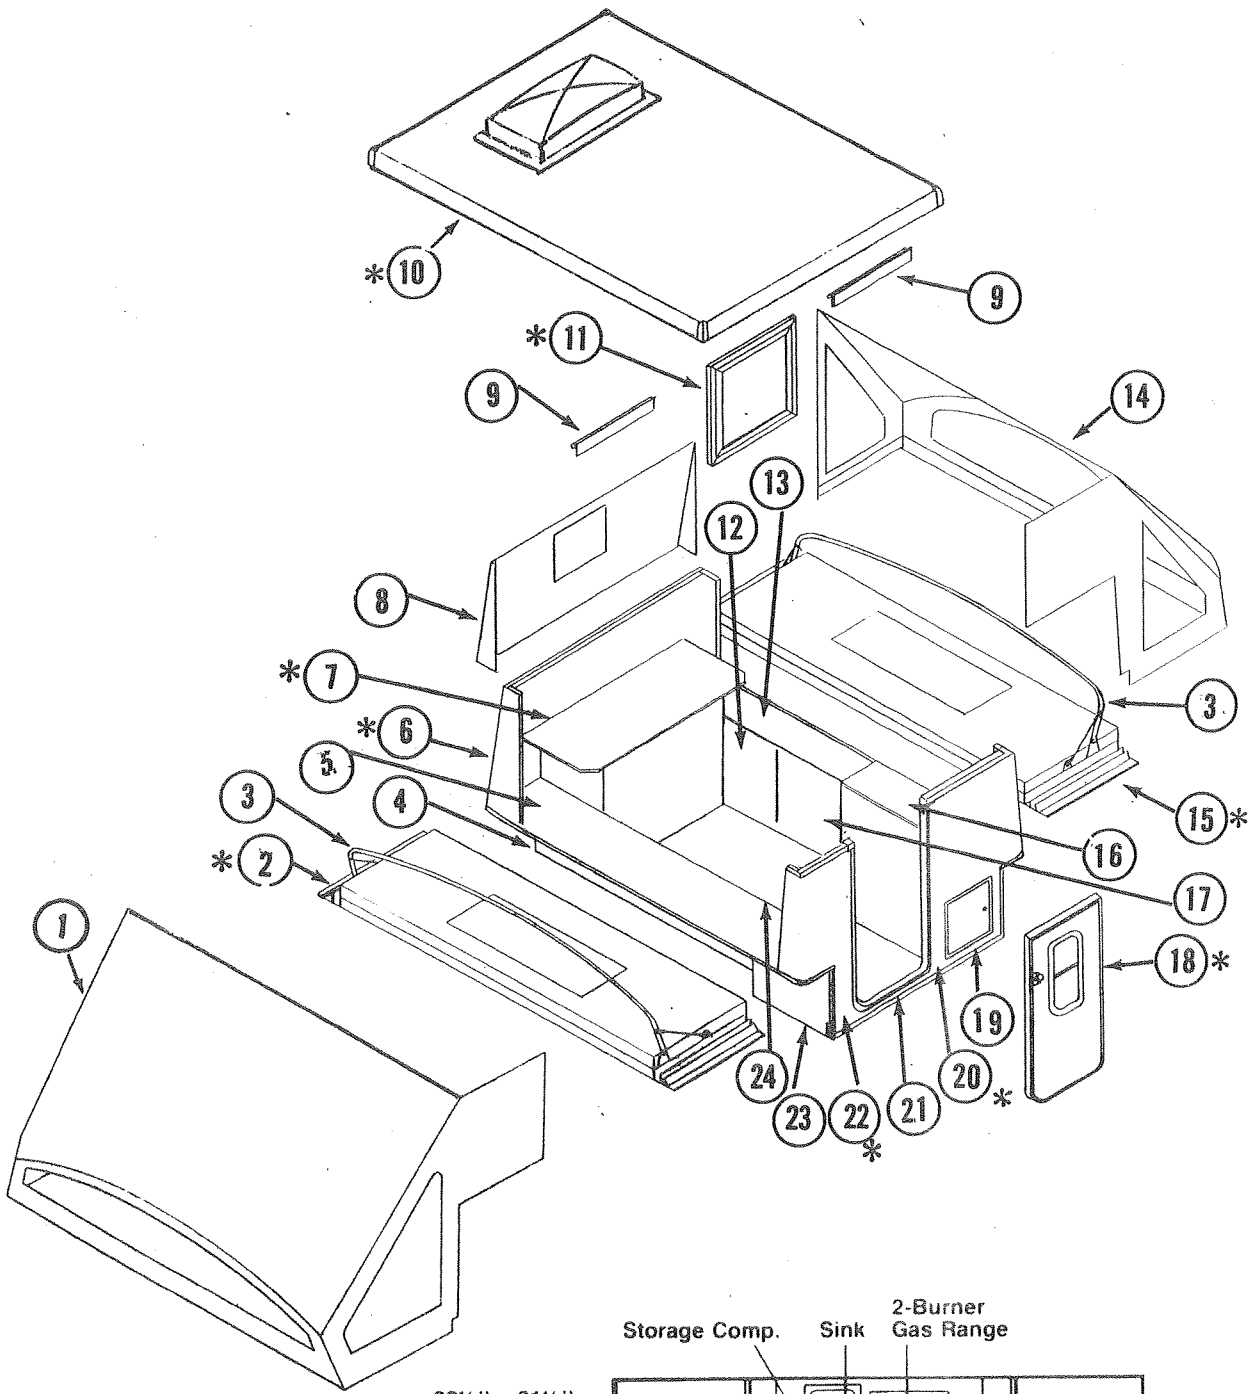

Folding Pick-Up Camper

1981 - 1982 PARTS LIST

Maverick Less Front & Rear Panels

PARTS LIST--1621, 1521, MAVERICK PICK-UP CAMPER

CODE	PART NO.	DESCRIPTION
1	4726A5081	Bed Canvas Ass'y, Left
2	†4738-795	Bed Assembly, Curbside
	*4723-6911	Window Cushion, Bed (35 9/16"x19 1/2"x3")
	*4723A0111	Window Cushion Cover, Bed
	*4723A6251	Bed Mattress (72"x24"x3")
	*4723A0071	Bed Mattress Cover
3	4738-6921	Upper Canvas Support Ass'y
	4738-2781	Lower Canvas Support Ass'y
4	4748A0341	Outer Panel, Roadside (Wood)
	4748A0351	Outer Panel, Roadside (Center)
	*4748A041	Outer Panel, Curbside (Wood)
	*4738A964	Outer Panel, Curbside (Center)
	*4738-260	Screw
5	4738A969	Bench, Roadside
6	†Front Body Panel--See Index for Parts Diagram.	
7	†4738A777	Galley, 1521, Early 1621
	†4738B777	Galley, Late 1621
8	4726A5071	Canvas, Front Window Ass'y
	*1225U356	Zipper, x2
9	*4726-5201	Front Top Seal, Left, x2
10	4738A7741	Pick-up Camper Top
11	4738A7901	Screen Door Ass'y
12	4748-158	Seat Front, Short (Curbside)
	*4738A962	Seat Front, Short (Roadside)
	*4738-683	Bench Door Ass'y
	*4738-260	Screw, x10
13	4738A968	Bench, Curbside
14	4726A5091	Bed Canvas Ass'y, Right
15	†4738A780	Bed Ass'y, Roadside
	*4723-6911	Window Cushion, Bed (35 9/16"x19 1/2"x3")
	*4723A0111	Window Cushion Cover, Bed
	*4723A6251	Bed Mattress (72"x24"x3")
	*4723A0071	Bed Mattress Cover
16	4738A779	Cabinet Ass'y, Tall
17	4738-794	Bench Front Ass'y, Curbside
	4738A781	Bench Front Ass'y, Roadside
	*4738-683	Bench Door Ass'y
18	†4738A7761	Door Ass'y
19	†4738-7881	Door Ass'y, Gas Bottle Compart.
20	†4738A8501	Body Panel, Curbside Rear
21	†4738B4591	Panel, Skin, Center Rear
22	†4738A8511	Panel, Skin, Roadside Rear
23	4748A0321	Cabinet Side Panel, Roadside
	*4748A033	Cabinet Side Panel, Curbside
	*1103E1008	Screw
24	4738A769	Floor Ass'y
	*4738A899	Floor Covering, Linoleum Only
25	*4726A5191	Rear Top Seal, Right
	*4726-5221	Rear Top Seal, Left

*Parts not shown on Parts Diagram.

†See Index for page showing Parts Diagram.

4738A760 MAVERICK, 1521
4738B760 MAVERICK, 1621
COLOR AND SPECIFICATIONS

COLOR:

Exterior: Colonial White & Chocolate Brown
Interior: Distressed Elm Paneling
Bed Cushions: Quail Color Russet (Solid)
Set Cushions: Quanta Color Russet (Pattern)

SPECIFICATIONS

Length: Closed 85"; Opened 85 1/2"
Width: Closed 66"; Opened 121 1/2"
Height: Closed 52"; Opened 79"
Weight: 730 lbs (Dry)

Insulated Roof & Side Walls
7/8" Tubular Steel Framework
All Aluminum Skin
City Water Hook-Up
All Vinyl Floor Covering
Full Length Screen Door
Lift System
12-Volt Ceiling Light
Sink With Five-Gallon Water Tank
Outside Water Drain
Fire Extinguisher
LP-Gas Bottle and Regulator (10 lbs)

Cooler: 68 Quarts
Range: Two-Burner
Roof Vent: 24" x 14"
Bed Size: 42" x 71 1/2"
Cushions: 3" Thick
Table: 22 1/2" x 31 1/2"
Water Tank: Five-Gallon
Windows: Two Side Windows
Sleeping Capacity: 4 Adults

CABINET ASSEMBLY, 4738A779, 1621, 1521

Note: Parts Diagram not available.