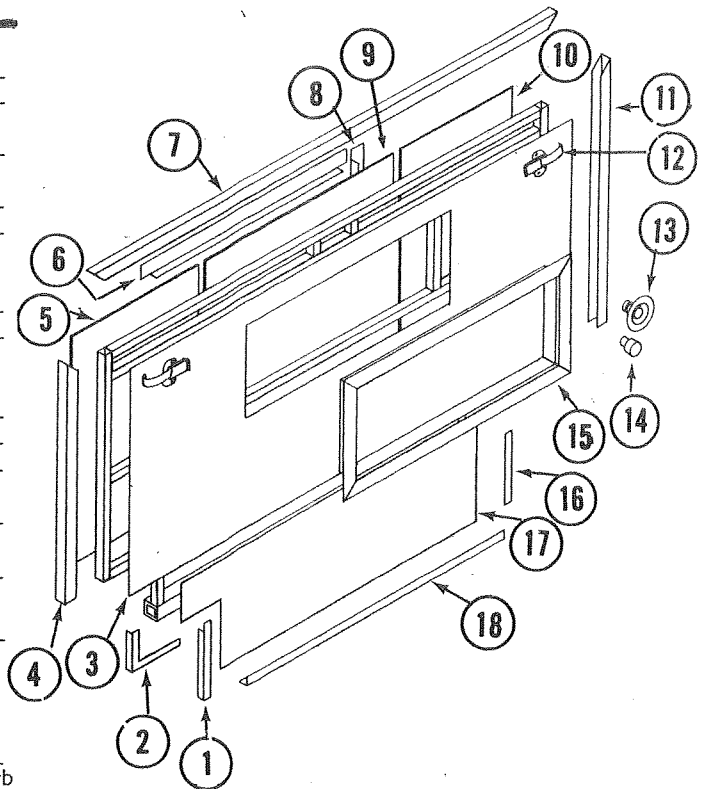

1981 - 1982
PARTS LIST

Coleman
Folding Pick-Up Camper

FRONT BODY PANELS, 1520, 1620

CODE	PART NO.	DESCRIPTION
1	4738-481	Trim Strip, Vertical
2	4738-479	Trim Strip, Horizontal
	*4738-260	Screw, #9 Tek, Brown x2
3	4738A4171	Top Front Panel (Upper Skin)
	*4734B294	Low Voltage Decal
4	4738A422	Trim Strip, Vert., R.S. Front
5	4738B438	Front Wall Panel, Left
	*4748-126	Utility Plate Cover (Metal)
	*1103E1008	Screw, x2
6	4738B451	Window Trim, Top & Bottom
7	4738A421	Body Trim, Top Front
	*435-00-000-83	Velcro Strip Hook, 74 3/4" Dark Brown, x1
8	4738B450	Window Trim, Side x2
9	4738B436	Front Window Paneling
10	4738B437	Front Side Panel, Right
	*4738A299	Floor Moulding
11	4738A423	Vertical Trim x2 C.S. Frt. & R.S. Rear
12	4738-4191	Bed Latch, x2 on Front
	*4733-411	Tek Screw, x2 each Latch
13	4714-2521	City Water Fill, Metal, White
	*4738A461	Foam Gasket
	*4737-255	Tek Screw, x3 #8-18 x 5/8"
	*4714-0481	Cap & Plastic Strap
	*1218-352	Elbow
14	4734A0681	Drain Spout, Complete 3/4" Barb
	*4737-255	Tek Screw, x2
	*4714-0021	Drain Spout Cap W/Plas. Strap
	*4738A460	Foam Gasket
15	4738A4521	Front Window
	*4737-255	Tek Screw, x32
	*4738-400	Window Screw Cover x2, Short
	*4738-396	Screw Cover x2, Long
16	4738-481	Trim Strip, Vertical x2
	*4738-479	Trim Strip Angle-Same As Code 2
17	4738A4181	Lower Front Body Panel Skin
	*4738-260	Tek Screw, #8, Brown
18	4738-482	Trim Strip, Bottom
	*4738-260	Tek Screw, #8, Brown x5

CODE	PART NO.	DESCRIPTION
19	*435-00-000-83	1" Velcro Strip, Hook, Dark Brown--Sold per Foot--Order nearest Footage Horiz. Frt. x1--74 3/4"
20	*4738-260	Tek Screw, #8 Brown--Used to install most of the Trim Strips

NOTE: Body Trim Strips are made of Aluminum.

*Parts not shown on Parts Diagram.

4714-6421 TRIM TAPE
(435-00-000-96)

	Rust
	Void
	Brown
	Void
	Rust