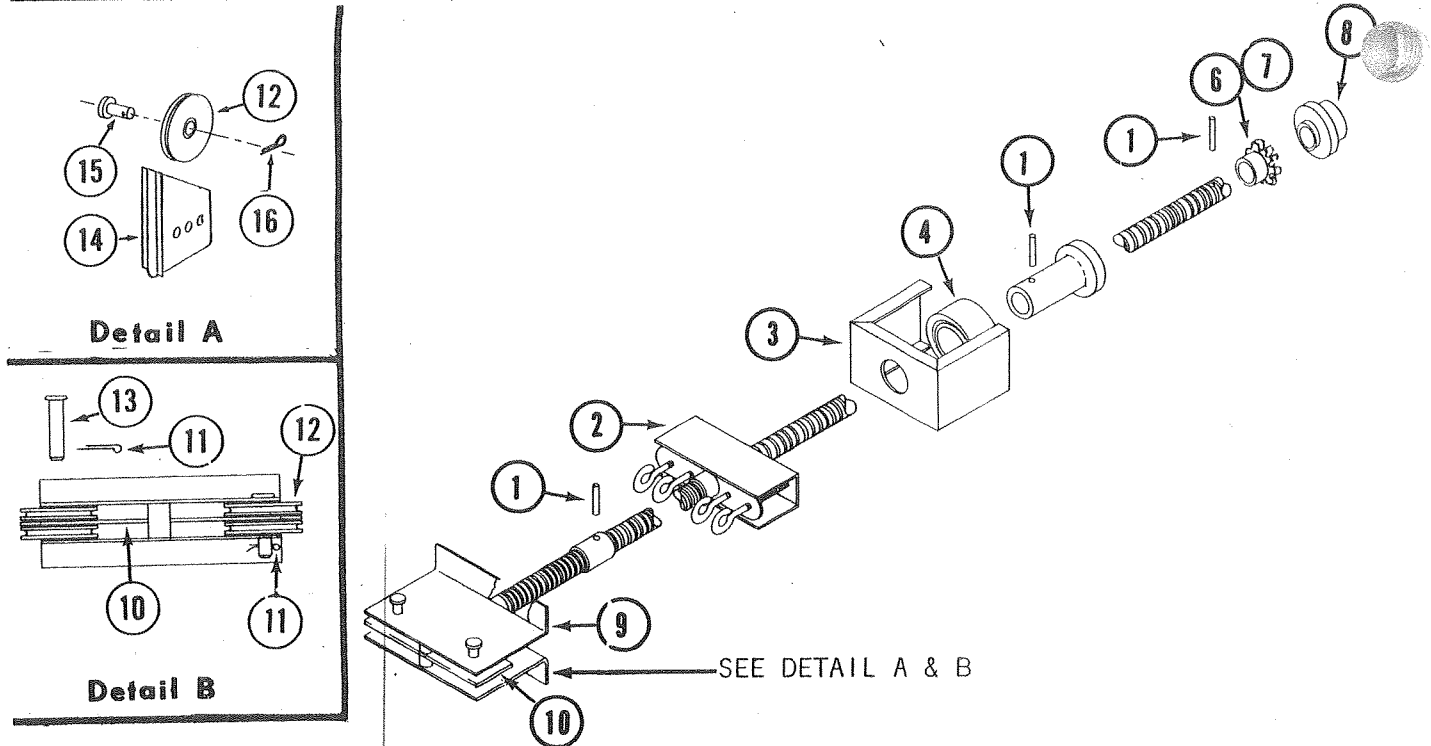

**WHIFFLETREE AND RELATED PARTS, 1621,1620**

CODE	PART NO.	DESCRIPTION
1	4720B1481	Roll Pin, M5
2	4738-6661	Whiffletree, Complete
3	4748-070	Thrust Nut Holder
4	4720A2421	Thrust Bearing
5	4720B238	Thrust Nut
6	4748-113	Chain, 58 1/8" Long, 1520, 1620
	4748A113	Chain, 61 1/4" Long, 1521, 1621
	*4730A3811	Connecting Link--all models
7	4730B384	Sprocket
8	4720B109	Bearing
9	4739-010	Plate