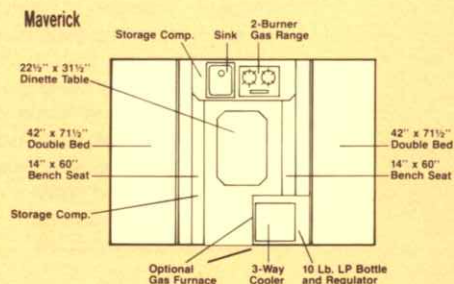

The Coleman Company reserves the right to make changes at any time without notice in prices, color, material specifications and models. Camping and pickup camper equipment depicted in product photography may be optional at additional cost. Consult your Coleman dealer for details.

The Coleman Company, Inc.
Camping Trailer Division
Somerset, PA 15501