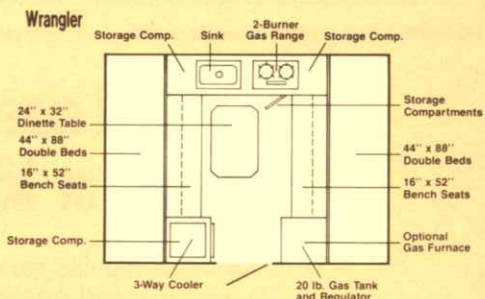

The Coleman Company reserves the right to make changes at any time without notice in prices, color, material specifications and models. Camping and pickup camper equipment depicted in product photography may be optional at additional cost. Consult your Coleman dealer for details.

The Coleman Company, Inc.
Camping Trailer Division
Somerset, PA 15501