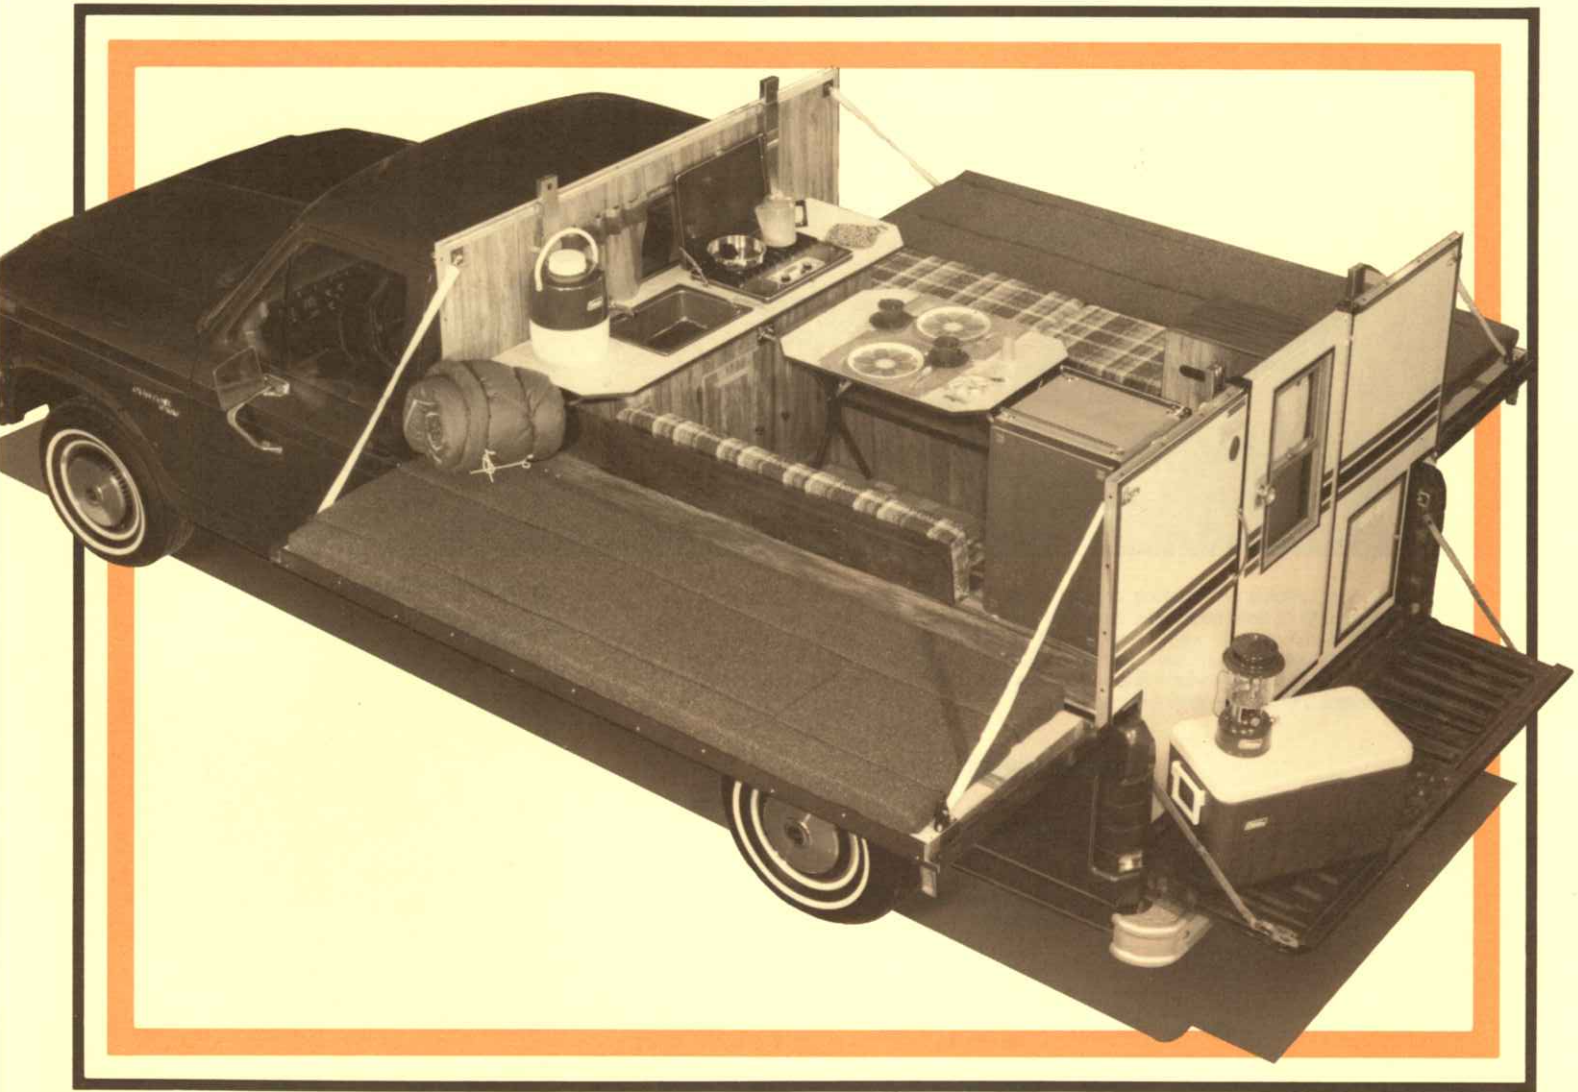

Coleman® tops 'em all!

Full size or mini pickup, Coleman's Wrangler™ or Maverick™ adds comfort to camping!

Anywhere you can drive your pickup, you can drive your best bargain in folding pickup campers: Coleman's Wrangler for full-size or Maverick for mini pickup trucks.

Enjoy a complete galley, too, with stove, cooler, sink, dinette table and a surprising amount of cabinet storage.

With all their built-in comfort, your choice of Coleman models folds to a low profile (as low as 52") for minimum wind drag and fuel consumption.

A lot of easy living in a compact package.

The Maverick, too, unfolds an amazing amount of comfort for weekend or week long camping. Designed to fit both short- and long-bed mini pickups, this "baby" packs a lot of easy living in a compact package. And like its "bigger brother," the Wrangler, the Maverick is easy to set up. A unique Coleman lift system simplifies and shortens set-up time at the campsite. An easy-to-turn indoor crank makes short work of raising the roof to its full 79" height (76" for the Wrangler model).