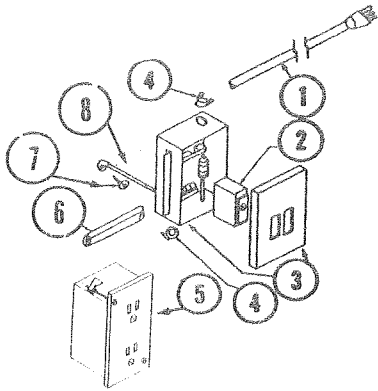

115 Volt AC
15 Amp Maximum

NOTE:

Exterior 12 Volt DC Power Connector located on Tongue for Interior Lights and Heater.

ELECTRICAL SYSTEM, 1465

CODE	PART NO.	DESCRIPTION
1	4733-1651	Cord Set, 25 Ft. (115 Volt, 15 Amp, Std. UL Approved)
2	4731A1321	Breaker Switch
3	4731B131	Breaker Box
4	1216-451	Connectors
5	4710B355	Receptacle (Will not ship) <i>NOTE:</i> Box is put on with special tool--replacement not available.
6	4734A019	Wire, Short
	*1201-870	Clamp
	*1103B1010	Screw, 1 on clamp
7	4733-411	Tek Screw
8	4735-586	Ground Wire Ass'y
9	**4714A4501	Universal Wall Panel Pkg.
	*4734B426	Access Cover
	*1103B1010	Screw, x2
	*4734-377	1" Snap Bushing
	*4731B153	Stop, x3
	*1103B1010	Screw, x3
	*4730C172	Table Stop
	*1203-874	Rivet, x2
	*1202B026	Washer, x2

*Parts not shown on Parts Diagram.

**4714A4501 Universal Wall Panel Pkg. contains one sheet of wall paneling, 48" x 18 1/8". Can be cut to make any wall panel in the 1400 Series. *NOTE:* All 7 digit part numbers are not regular stock items and may take slightly longer for delivery.

NOTE: Exterior 12-Volt DC Power Connector located on Tongue for Interior Lights and Heater.