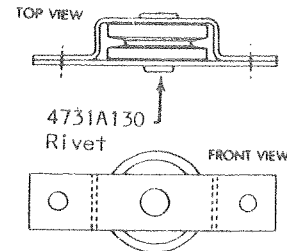

ROLLER ASS'Y, 4720B5621
Rivet sold separately