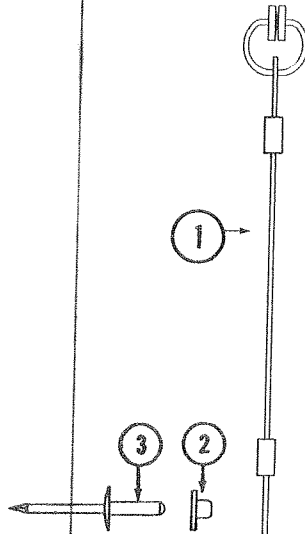

SCREEN DOOR CABLE ASS'Y
4734B5211
1 4734B5211 Cable Ass'y, M2
2 4733-339 Nylon Wheel
3 1203C872 Rivet
(4739-068 I-Beam Carrier
& 4730A325 Cable Clip are
part of 4734B5211 Ass'y)