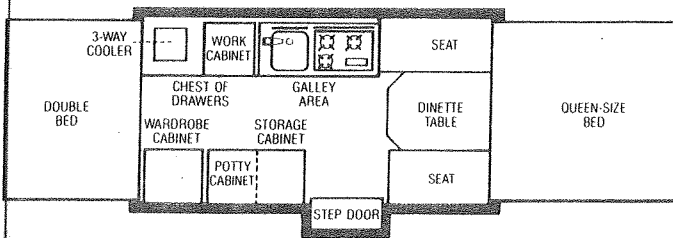

*Parts not shown on Parts Diagram.

NOTE: For color of Mattresses see "Bed" Page; for color of Cushions and Back Rest see "Seat" Page.

TICONDEROGA LTD