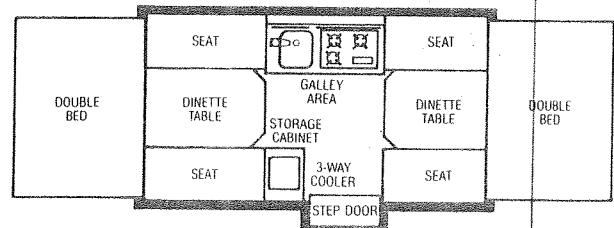

Camping Trailers

1980 PARTS LIST

Model 1413 Saratoga LTD Model 1493 Saratoga Less Panels

PARTS LIST--SARATOGA 1493 AND SARATOGA LTD 1413, LESS PANELS