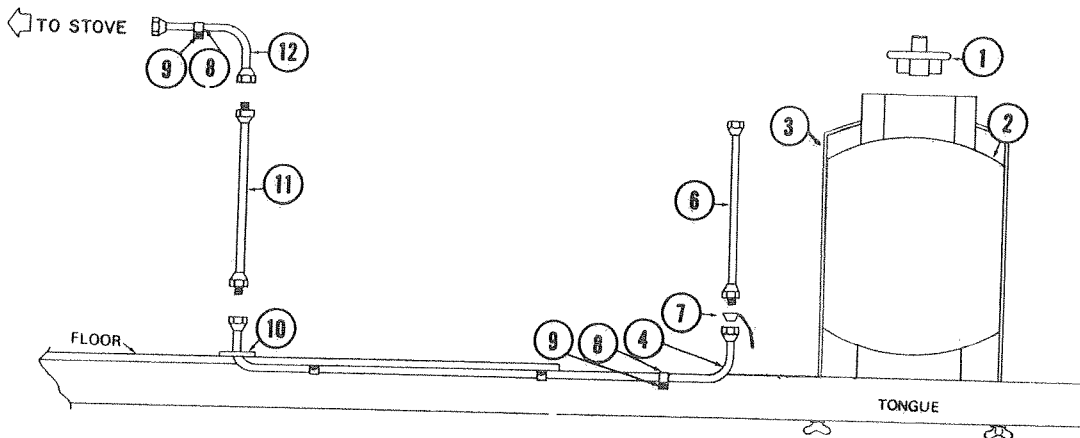

TOP ASSEMBLY--CONTINUED

CODE	PART NO.	DESCRIPTION	CODE	PART NO.	DESCRIPTION
29	4714C5991	Top Wood Panel Pkg.			
	*4734-234	Tek Screw		*4735A671	Top Ext. Harness, 1460, -70, -80
	*4737A310	Trim Strip, x2		*4735A670	Top Ext. Harness, 1490's
	*4737-283	White Sealant (Urethane)		*4734-238	Connectors, x8
	*4734-397	Exit Tag		*1204-040	Bushing, 3/8", x2 (For Light wire)
				*4734A153	Wardrobe Bracket, x2 1490, 1410

*Parts not shown on Parts Diagram.

+4714C5991 Top Wood Panel Package contains one divider and two four-foot length of top paneling. This can be cut to make any panel in top assembly.

Items showing "x2" etc, indicate they are used times two on assembly. They are sold one to a package. Items showing "M4" etc. indicate they are packed four to a package and are shipped only in packages of four. They are priced per piece.

NOTE: All seven digit part numbers are not stock items and may take slightly longer for delivery.

GAS SYSTEM

GAS SYSTEM

CODE	PART NO.	DESCRIPTION
1	4739A1291	2-Stage Regulator & Fitting
	*4734B3781	Regulator Cover
2	4733C6921	Gas Bottle, Mt. Vernon Cream Color--Shipped complete with Regulator, Cover & Hose
	4720F592	Gas Bottle Only
3	+4733F6281	Gas Bottle Bracket Pkg.
	+4733E6281	Gas Bottle Brkt Pkg--1493, 1413
4	4714-0711	Copper Gas Line, 100", includes one Bushing & two Flared Nuts
	4730C5531	Gas Supply Line, 54", 1460, 1465
	+4739-641	Gas Supply Line, 61", 1470
	+4734-562	Gas Supply Line, 73", 1480
	+4730D5531	Gas Supply Line, 81", 1490, 1410
	+4734-553	Gas Supply Line, 98½", 1493, 1413, 1494, 1414

CODE	PART NO.	DESCRIPTION
5	Number not Assigned	
6	4733A3991	Flexible Gas Line, 32"
7	4733A388	Flared Plug with Chain
	*4733-411	Screw
8	1201-870	Tube Clamp for Gas Hose
9	4733-411	Screw
10	4733-412	Bushing (On gas line)
11	4730A3431	Gas Hose Ass'y
12	4737A554	Gas Supply Line, 1460, 1465, -70
	4710D654	Gas Supply Line, 1480, 1490's

*Parts not shown on Parts Diagram.

+Order 4714-0711 Gas Line as it is carried in Sales Stock.

†See Miscellaneous page for Gas Bottle Bracket Parts Pkg. parts breakdown.

NOTE: All 7 digit part numbers are not stock items and may take slightly longer for delivery.