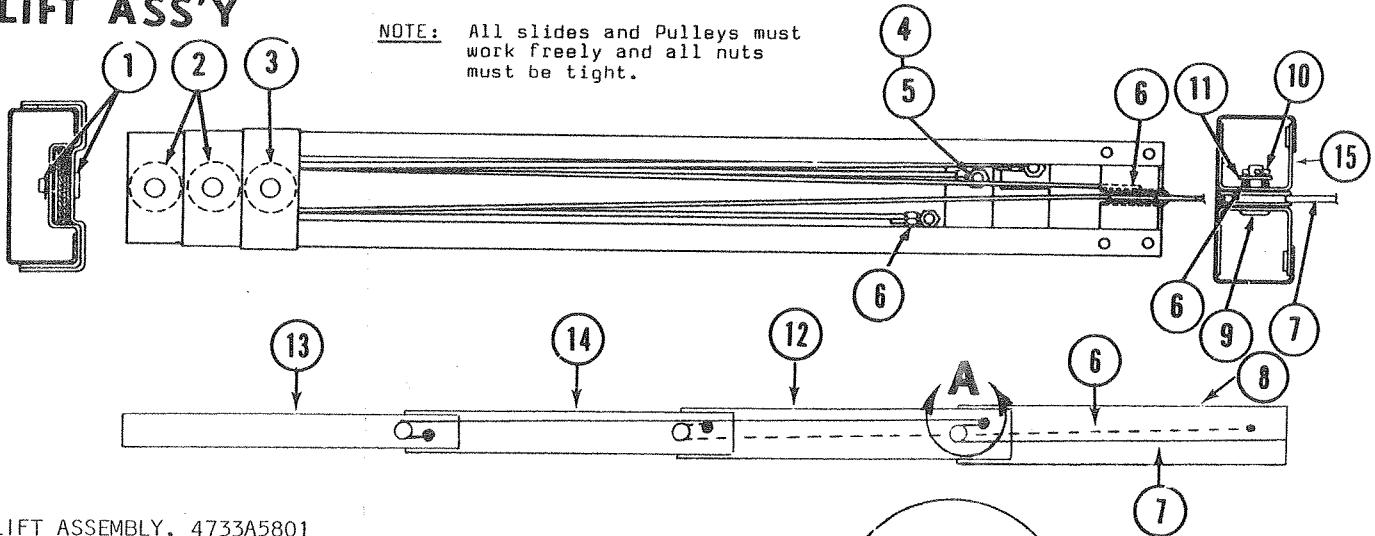

*Sold only in 4720E5971

LIFT ASS'Y

NOTE: All slides and Pulleys must work freely and all nuts must be tight.

DETAIL A

LIFT ASSEMBLY, 4733A5801

CODE	PART NO.	DESCRIPTION
1	4730F2491	Pin & E Ring M3 (Contains 3 ea. 4730F249 Pin & 4730B098 Retaining Ring)
	*4730B0981	Retaining Ring, M12
	*4730F249	Pin Only
2	4715A537	Steel Pulley Ass'y, 5/16" Note: Use 4715-537 on 300 and 400 Series Trailers
3	4715A537	Steel Pulley Ass'y, 5/16" Note: Use 4715-537 on 300 and 400 Series Trailers
4	1202B263	Spacer, x3
5	1201B602	Lock Nut, x3
6	4731-5691	Cable Ass'y, Sh. 51"
7	4733A5901	Cable Ass'y, Long 199"
8	4720D5151	Stationary Lift Ass'y
9	4731B252	Lift Pin
10	1204B108	Cotter Pin
11	1202B040	Washer