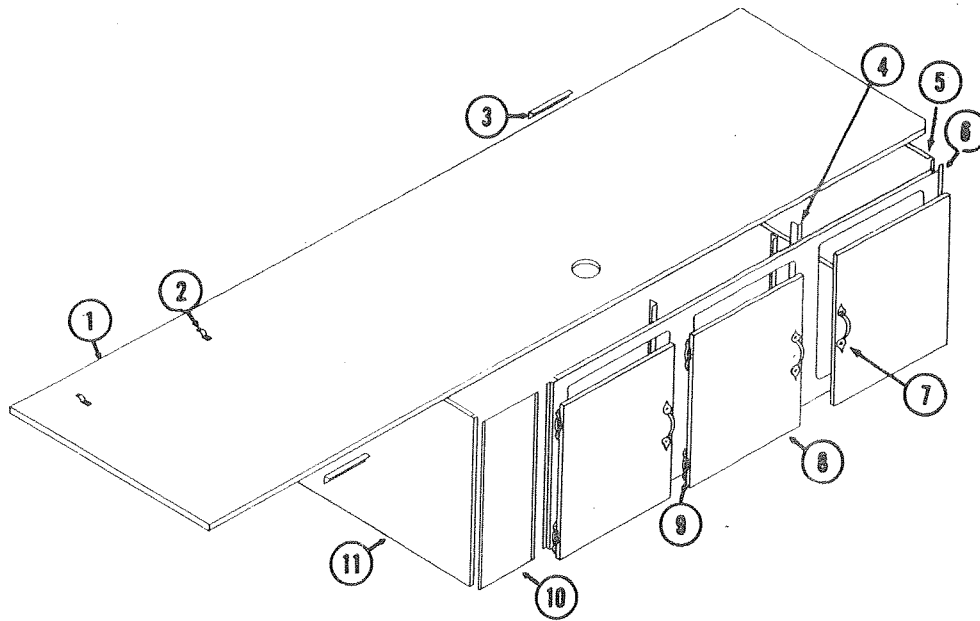

LOWER GALLEY ASS'Y, 4739A561, 1494, 1414

CODE	PART NO.	DESCRIPTION
1	4739A091	Lower Galley Top
	*1103B0806	Screw x13 (Galley Side to Top)
2	4720A0721	Cooler Clips, M2
	*1103E1008	Screw, x2 each clip
3	4731A1361	Angle, x1
	*1103B0806	Screw, x2 each angle
4	4733D0541	Latch Support
	*4733-060	Rivet (Support to Galley)
5	4739A033	Cabinet Side Panel (Left)
	*4734-435	Snap Bushing
6	4739B011	Galley Front Panel

7	4739A050	Door Pull, Antique Brass
	*4739-052	Screw Antique Copper
8	4739A532	Door Ass'y
	*4739A037	Door Panel
	*4733-6391	Latch & Strike Pkg.
	*1203C248	Rivet
9	4739A051	Hinge, x2, Antique Brass
	*4739-052	Screws, Antique Copper
	*1203-895	Rivet, Black (Hinge to Galley)
10	4739A092	Cabinet Spacer
11	4739-462	Cabinet Side Panel, Left

*Parts not shown on Parts Diagram.