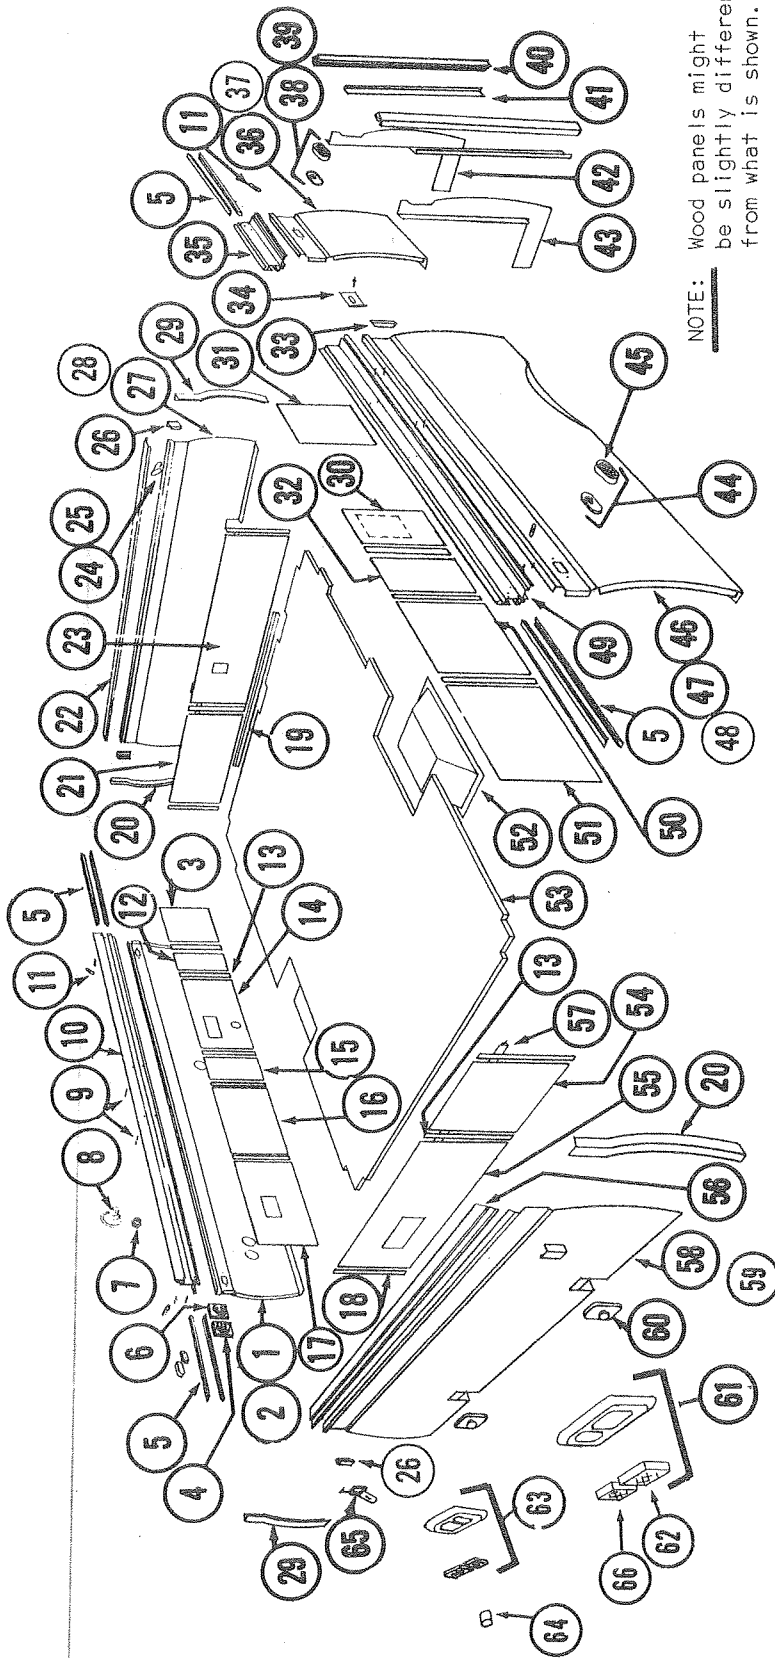

NOTE: Wood panels might be slightly different from what is shown.

PANELS PARTS LIST
1470 GETTYSBURG; 1480 VALLEY FORGE; 1490 BRANDYWINE; 1410 BRANDYWINE LTD; 1493 SARATOGA;
1410 SARATOGA; 1494 TICONDEROGA; 1414 TICONDEROGA LTD.

CODE	PART NO.	DESCRIPTION	USED ON MODEL	
1	4733L1081	Left Body Panel	1470, 1480	
	4734H0241	Left Body Panel	1410, 1490	
	4739B0171	Left Body Panel	1493, 1413	
	4739A0171	Left Body Panel	1494, 1414	
	*4737B2581	Drapery Track, M2 (64" Long)	All	
	4733C461	Coleman Name Decal, Choc. Br.	All	
2	435-00-000-90	Trim Tape, Orange/Brown, 10 Patt.	1470	
	(SOLD BY PATTERN)		12 Patt. 1493, 13	
3	435-00-000-89	Trim Tape, Gold/Brown, 10 Patt.	1480	
	435-00-000-88	Trim Tape, Red/Brown, 12 Patterns	1494, 14	
4	*4714A4501	Universal Wall Panel Pkg.	All	
	*4734-389	3/4" Snap Bushing	1494, 1414	
	*4733-274	Snap Bushing, x2	1414, 1494	
	*4734B404	Dust Cover	1494, 1414	
	*1103B0808	Screws, x2	1494, 1414	
6	4733A2331	Cable Hatch, Square	All	
	*4737-255	Tek Screw, #8-18 x 5/8, #2	All	
	*4710C361	110 Volt Decal	All	
	4730B1211	Rail Stop, M4 (C.S.Frt.)x2	1480, 70, 90's	
	*435-00-000-93	Tape--Used under all rail stops before placing on rails.	x4 on LTD Models	
	4731B1711	Recessed Fill Spout, Square	All	
	*4735C098	Water Decal, Choc. Brown	All	
	*4737A255	Tek Screw, #8-18 x 5/8, #2	All	
	4734A0681	Drain Spout	All	
	*4737A255	Screws, x2	All	
8	*4714-0021	Drain Spout Cap & Strap (3/4"F)	All	
	4732B1521	City Water Fill, Metal	All	
	*4737-255	Screws, x3	All	
	*4714-0481	City Water Fill Cap & P. Strap	All