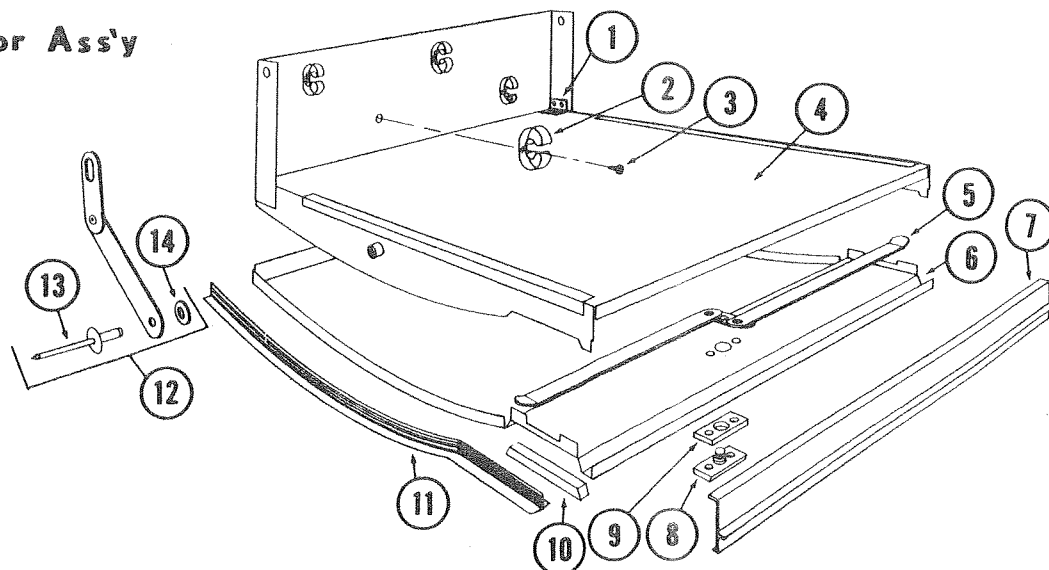

Access Door Ass'y

ACCESS DOOR ASSEMBLY, 4714B6161, 1400 SERIES

CODE	PART NO.	DESCRIPTION
1	4734-236	Pivot Arm Angle, x2
	*1203-864	Rivet, x2 each angle
	*4733-411	Screw, x2 each angle
2	4734-243	Snap Clips, x4
3	4733-411	Tek Screw, x4 each clip
4	4731F2291	Access Door Covering, 1400 (Tile effect beige & tan)
5	4730A5201	Lock Bar Ass'y
6	4733D1021	Access Door Skin, Less Decals (Mt. Vernon Cream)
	*4737-463	Open Decal, Chocolate Brown Trim Tape, two feet required for each door. Does not come on door, or on door skin.
	*435-00-000-88	Trim Tape, Red & Br. 60, 94
	*435-00-000-89	Trim Tape, Gold & Br. 80, 90
	*435-00-000-90	Trim Tape, Orange & Br. 65, 70, 93

CODE	PART NO.	DESCRIPTION
7	4731C2331	Access Door Cap
8	4730B3111	Lock Handle
	*4730A3211	Access Door Key, M2
9	4733B126	Spacer for Lock Handle
10	4733A379	Filler Plate, x2
	*1203-894	Rivet, x2 each filler plate
11	4714-3431	Seal Strip, M2, Mt. Vernon Cream Color Soft Vinyl
12	4734-5571	Swing Arm Ass'y
13	1203C872	Pop Rivet (in 4734-5571 Pkg.)
14	1202B046	Washer (in 4734-5571 Pkg.)
	*1203-864	Rivet
	*1201B518	Nut, x2 3/8"-16 x 5/8" Door
	*1202B046	Washer, x2) Brkt.
	*1006B242	Bolt, x2 3/8"-16 x 1 1/4" Hdwe.
	*4739-500	Door Plate Ass'y (Not shipped separately)

*Parts not shown on Parts Diagram.

Items showing "x2" etc. indicate they are used times two on assembly. They are sold one to a Pkg. Items showing "M4" etc. indicate that they are packed four to a package and are shipped only in packages of four.

NOTE: All 7 digit part numbers are not stock items and may take slightly longer for delivery.

Wardrobe Ass'y

WARDROBE ASS'Y, 4739B5651, 1494, 1414

NOTE: NO PARTS DIAGRAM

4739B0901 Wardrobe Top, Butcher Block

16" x 19 1/8"

1103B0806 Screw (Side to Top)

4739B540 Door Ass'y, Distressed Elm Paint

17 13/16" x 32"

4739B096 Door Panel

4739-437 Hinge, x3

4739-052 Screw, Antique Copper, x2 ea. Hinge

4733B221 Latch Ass'y

1022B0810 Machine Screw, x2 Latch

4739-496 Strike

4734-186 Rivet, x2 Strike

4739-435 Angle (Under Door Strike)

4733-060 Rivet, x2 on Angle

4739-146 Wardrobe Handle

4733-060 Rivet, x4

4739B063 Hanger Bar

4739-142 Hanger Bar Support

4733-060 Rivet, x2 ea. Side Hanger Bar Support

4720B082 Nylon Roller, x2

1200B132 Bolt, x2

4738-047 Nut, x2

1202B102 Washer, x3 each Roller

4739B088 Wardrobe Left Side Panel

4739A094 Wardrobe Back Panel

4739B089 Wardrobe Right Side Panel

4739A061 Wardrobe Bottom Panel

4739-099 Wardrobe Front Top Panel

4739B097 Wardrobe Front Bottom Panel

1203-895 Rivet, x4 (Frt. Panels to Wardrobe)

4739-123 Chain Door Fastener (On Wardrobe Back)

4734-186 Rivet, x2 Wardrobe Chain

4739-130 Wardrobe Safety Decal