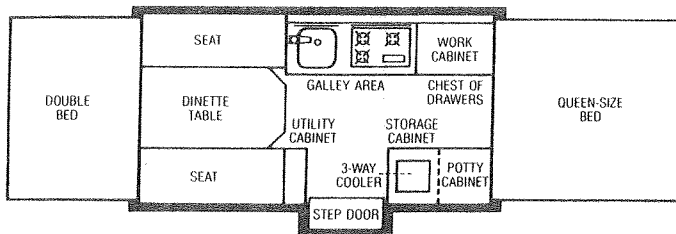

*Parts not shown on Parts Diagram.

NOTE: For color of Mattresses see "Bed" Page; for color of Cushions & Back Rests see "Seat" Page.

BRANDYWINE® LTD