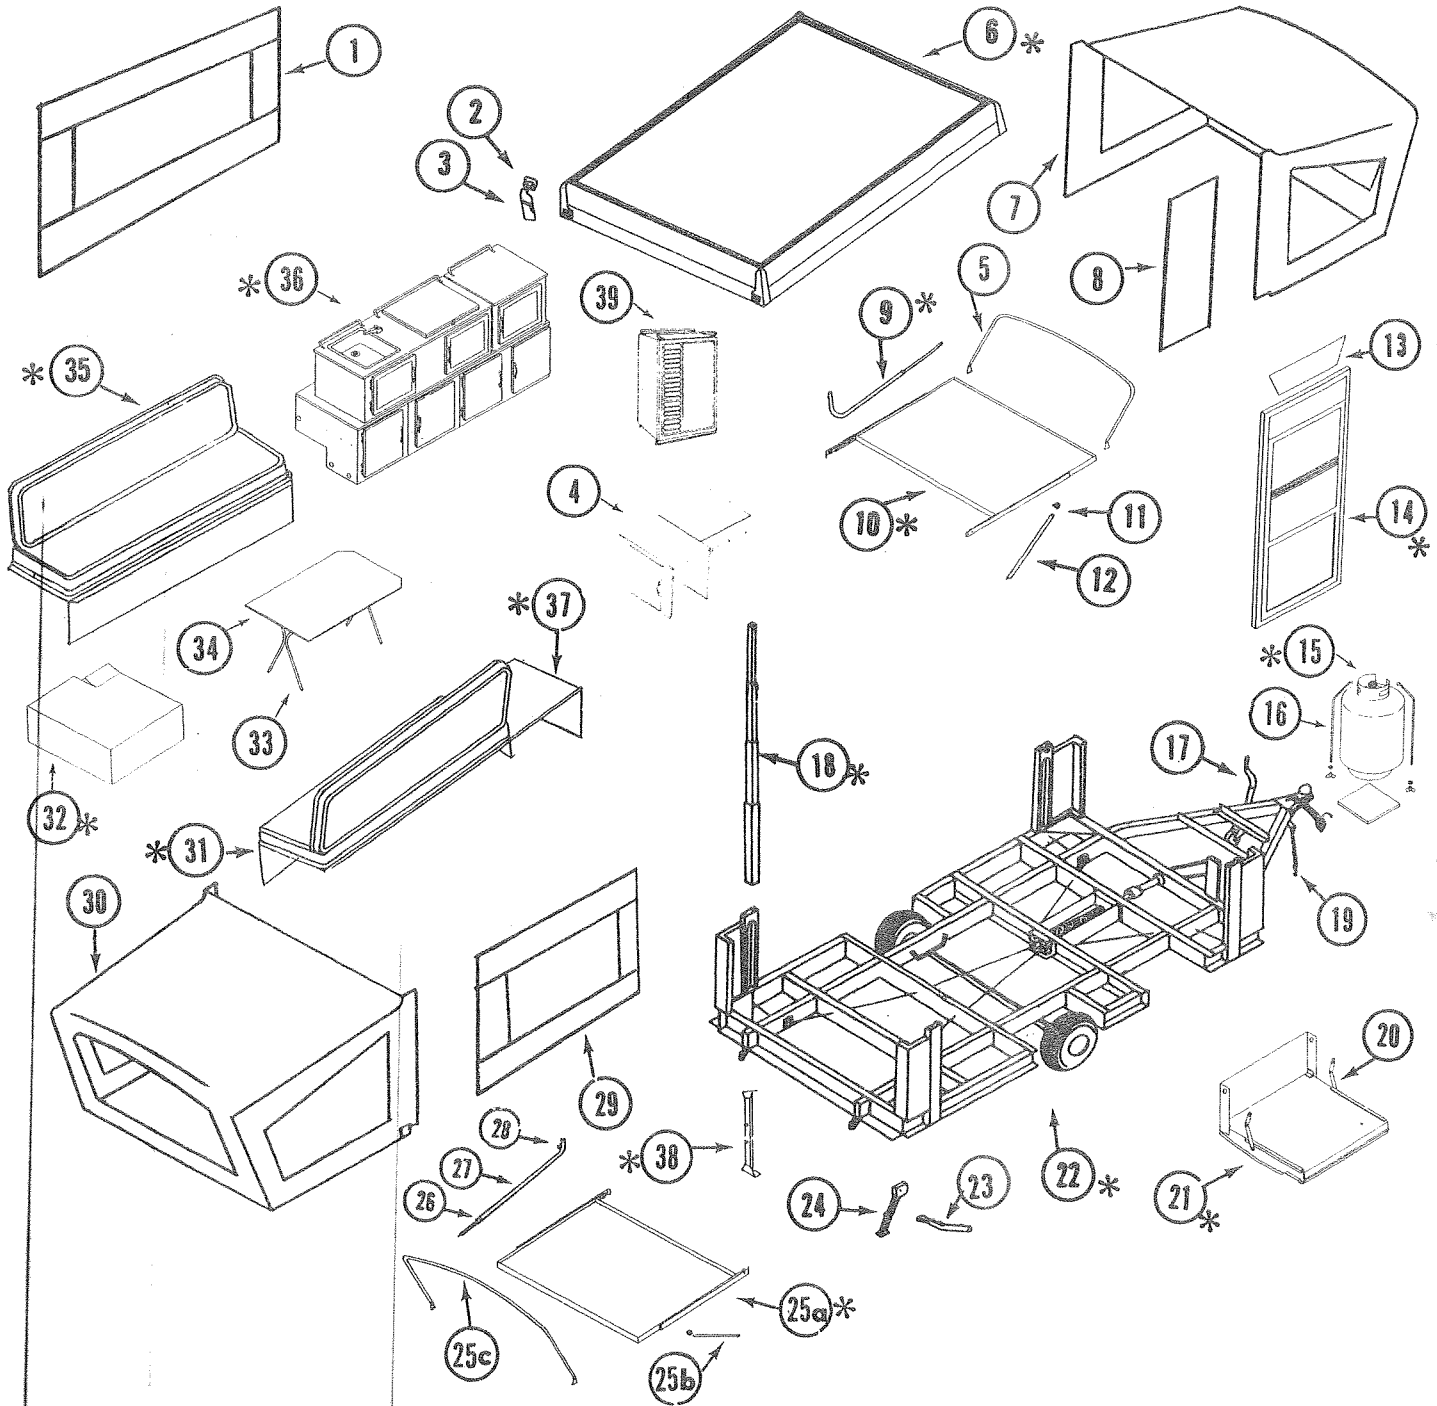

Models 1410 & 1490
Brandywine & Brandywine® LTD
Less Panels

1980 PARTS LIST

Camping Trailers

*SEE INDEX FOR PAGE SHOWING PARTS BREAKDOWN DIAGRAMS.

COLOR--BRANDYWINE®, 1490 & BRANDYWINE® LTD, 1410

- Body Panel: Mount Vernon Cream
- Canvas: Suntan, Army Duck
- Counter Top: Butcher Board
- Cushions: Plain Gold
- Decals: Chocolate Brown
- Drapes: White
- Interior: Distressed Elm
- L. Gal. Top: Distressed Elm
- Mattress: Gold Stripe Pattern
- Matt. Thickness: 4"
- Table Top: Egyptian Marble
- Tongue: Chocolate Brown