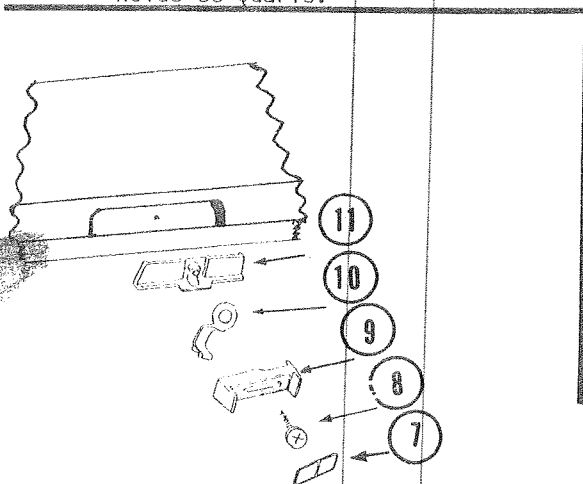

CONVERTIBLE COOLER, 5257A709 (Beige Color)

CODE	PART NO.	DESCRIPTION
1	5257-5291	Door Assembly
2	5257A5151	Hinge Plate
	*5257-1951	Hinge Support (Door)
	*5216-140	Screw, Hinge Support
3	5257A111	Leg, x4
4	1116B0806	Screw, x12
5	5257-1181	Ice Container Lid
6	5257A1171	Ice Container, Less Lid and Faucet
7	1212-0121	Grommet (Ice Tub)
8	5217-5801	Faucet Complete
	*5500B263	Nut
9	5257-1101	Drip Tray
10	5257-1821	Latch & Pivot
11	5257-1141	Small Tray
	*8B247	Lacquer, Beige

*Not shown on Parts Diagram.

NOTE: Cooler Size, Outside Dimensions is 26 1/4" x17 1/2" x15 3/4". Cooler holds 68 Quarts.

POLY-LITE COOLER, 5286-703, 5286A703, 1460

CODE	PART NO.	DESCRIPTION
1	5286-5021	Lid Ass'y (5286-703)
	5286-5301	Lid Ass'y (5286A703)
2	5287B110	Strap
3	5270-180	Hinge
4	5270-1171	Tray
5	5286A1201	Handle
6	5214B5071	Drain Ass'y
	*1212-0351	Grommet, Drain
7	5294A223	Metal Cap
8	1107E101	Screw
9	5294A2221	Knob Slide
10	5294A2211	Latch Hook
11	5294A2201	Latch Base

*Parts not shown on Parts Diagram.

NOTE: Cooler Size is 25 1/2" x13 1/2" x14 3/4". Color is Red with White Lid. 48 Quart Capacity.

5285B Cooler on Next Page.