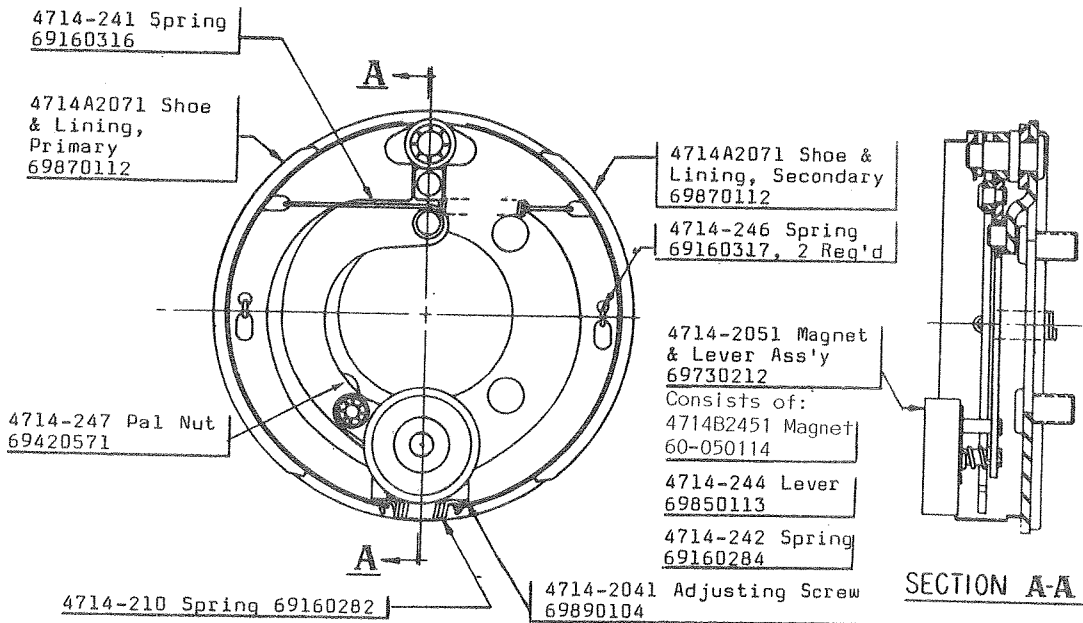

HUB CAPS--NOT SHOWN

4737-0821	Hub Cap, 1460
4714-3921	Hub Cap, 1465
4734A1851	Hub Cap, 1470, 1480, 1490's

4733-3521 ELECTRIC BRAKE, RIGHT HAND (60250178)

4733-3531 ELECTRIC BRAKE, LEFT HAND (60250179)

ELECTRIC BRAKE REPAIR PARTS--4733-3521 RIGHT, AND 4733-3531 LEFT.