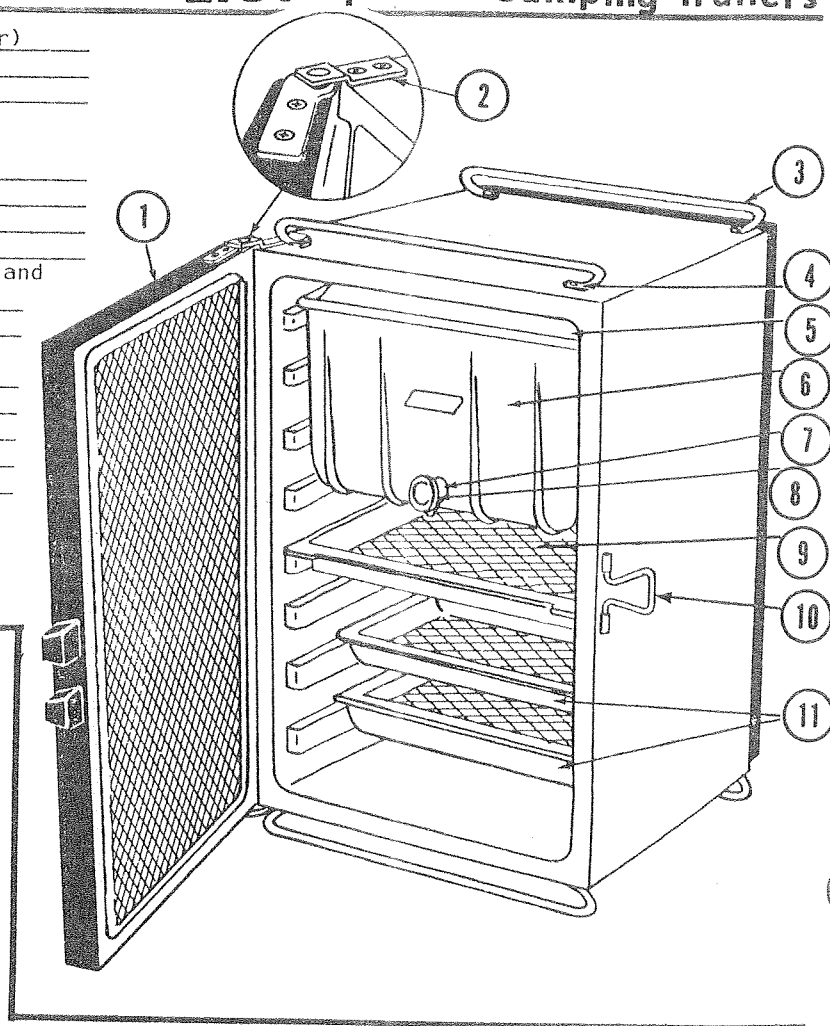

CONVERTIBLE COOLER, 5257A709 (Beige Color)

CODE	PART NO.	DESCRIPTION
1	5257-5291	Door Assembly
2	5257A5151	Hinge Plate
	*5257-1951	Hinge Support (Door)
	*5216-140	Screw, Hinge Support
3	5257A111	Leg, x4
4	1116B0806	Screw, x12
5	5257-1181	Ice Container Lid
6	5257A1171	Ice Container, Less Lid and Faucet
7	1212-0121	Grommet (Ice Tub)
8	5217-5801	Faucet Complete
	*5500B263	Nut
9	5257-1101	Drip Tray
10	5257-1821	Latch & Pivot
11	5257-1141	Small Tray
	*8B247	Lacquer, Beige

*Not shown on Parts Diagram.

NOTE: Cooler Size, Outside Dimensions is 26 1/4" x17 1/2" x15 3/4". Cooler holds 68 Quarts.

POLY-LITE COOLER, 5286-703, 5286A703, 1460

CODE	PART NO.	DESCRIPTION
1	5286-5021	Lid Ass'y (5286-703)
	5286-5301	Lid Ass'y (5286A703)
2	5287B110	Strap
3	5270-180	Hinge
4	5270-1171	Tray
5	5286A1201	Handle
6	5214B5071	Drain Ass'y
	*1212-0351	Grommet, Drain
7	5294A223	Metal Cap
8	1107E101	Screw
9	5294A2221	Knob Slide
10	5294A2211	Latch Hook
11	5294A2201	Latch Base

*Parts not shown on Parts Diagram.

NOTE: Cooler Size is 25 1/2" x13 1/2" x14 3/4". Color is Red with White Lid. 48 Quart Capacity.

5285B Cooler on Next Page.