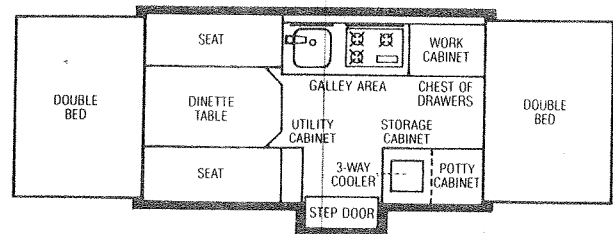

BRANDYWINE®