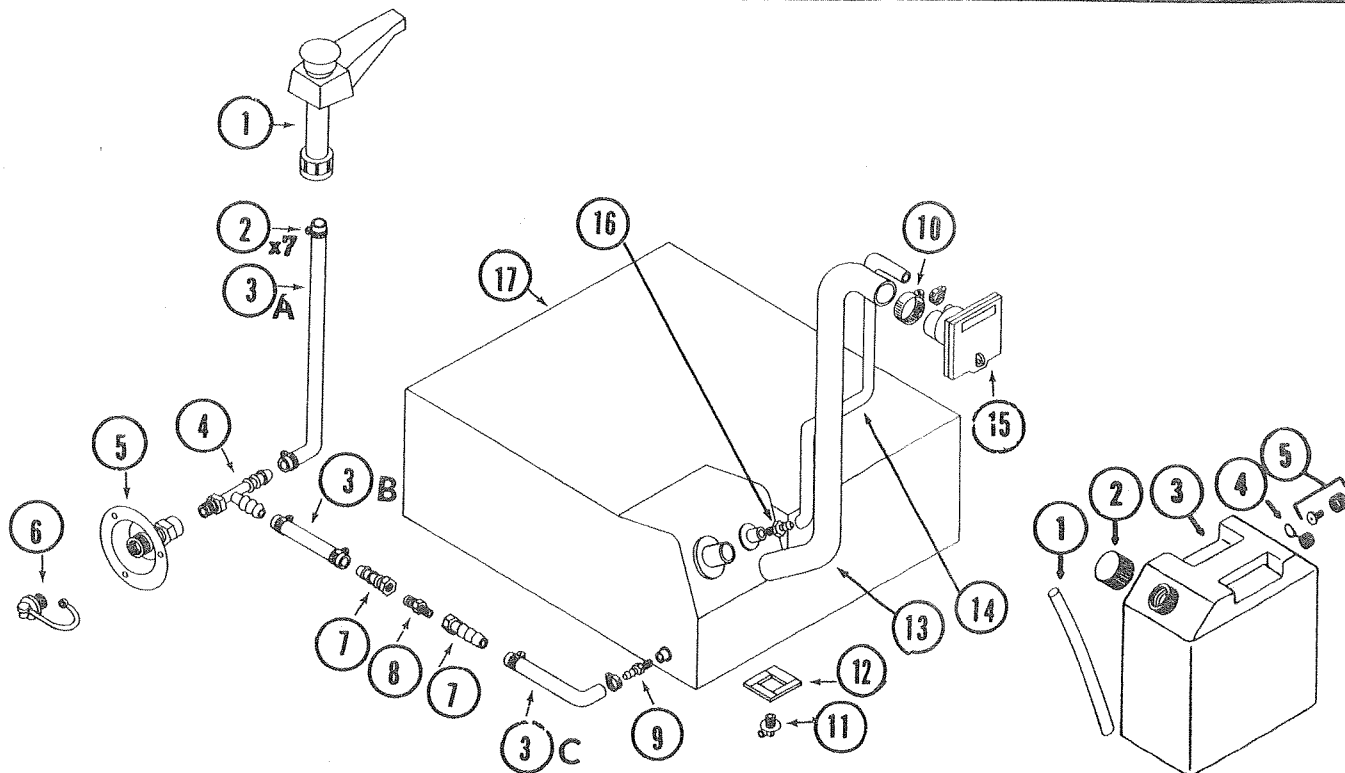

WATER SYSTEM--1400 SERIES EXCEPT LTD MODELS

CODE	PART NO.	DESCRIPTION
1	4734-0161	Water Pump & Faucet Ass'y
	*4714-0461	Pump Repair Kit
	*4714-2531	Bottom Cap & Gasket Pump Kit
2	4731-305	Adjustable Hose Clamp 5/8", x8
3	4714-038	High Pressure Hose, Sold by Ft.
		The following is listed in inches so must be cut to size. Approx. Lengths.
3A		56" for 1460, 1470, 1480
		58" for 1490
		70" for 1493, 1494
3B		12" for 1460
		8" for 1470
		24" for 1480
		42" for 1490
		60" for 1493, 1494
3C		18" for 1460, 1480, 1490
		36" for 1470
		70" for 1494, 1493, 1465
4	4734-2321	Running Tee
5	4732B1521	City Water Fill, Metal
	*4737-255	Screw
6	4714-0481	City Fill Cap/W Plastic Strap
7	1218-102	Female Adapter, x2
8	2235-615	Check Valve) both the same
	2235-5151	Check Valve) except diff. pkg.
9	4732A4561	Hose Adapter--except 1465
10	4715-4501	Hose Clamp 1 1/4"
11	4715E4381	Spigot 3/8"--Not on 1465
12		Use foam tape. Tape four pieces around drain spigot on Water Tank.

CODE	PART NO.	DESCRIPTION
13	4731F1081	Large Hose 7"--6" needed for 1980 Models. Cut to size.
14	4733B1201	Vent Hose, 1/2" O.D. 11" long 1980 trailers require 8". Cut to size.
15	4731B1711	Recessed Fill Spout (Square)
		Not used on 1465
	*4737-255	Screw
	*4735C098	Water Decal, Choc. Brown
16	1218-351	Elbow
17	4733F1411	Water Tank with Spigot & Adapter--Not on 1465
	*4734B320	Tank Bracket

WATER BOTTLE, 1465, PART NO. 4735-2131

CODE	PART NO.	DESCRIPTION
1	4714A0671	Suction Stem
2	4714-0231	Large White Cap
3	4735-2131	Water Bottle, Complete
	*4735C098	Water Decal
4	4714-0221	Small Cap with Tie-On
5	4714-024	Barb Stem & Collar
	*4714-038	High Pressure Hose, Sold by Ft.

*Parts not shown on Parts Diagram.

Items showing "x2" etc. indicate they are used times two on assembly. They are sold one to Pkg.
NOTE: All 7 digit part numbers are not stock items and may take slightly longer for delivery.