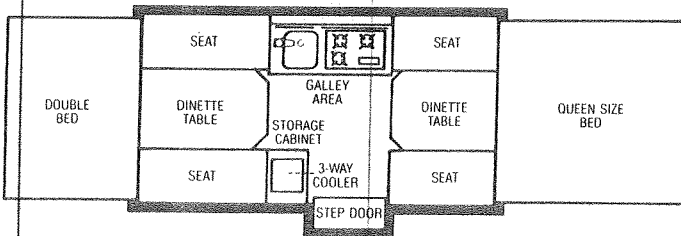

*Parts not shown on Parts Diagram.

NOTE: For color of Mattresses see "Bed" Page and for color of Cushions & Back Rests, see "Seat" Page.

SARATOGA LTD