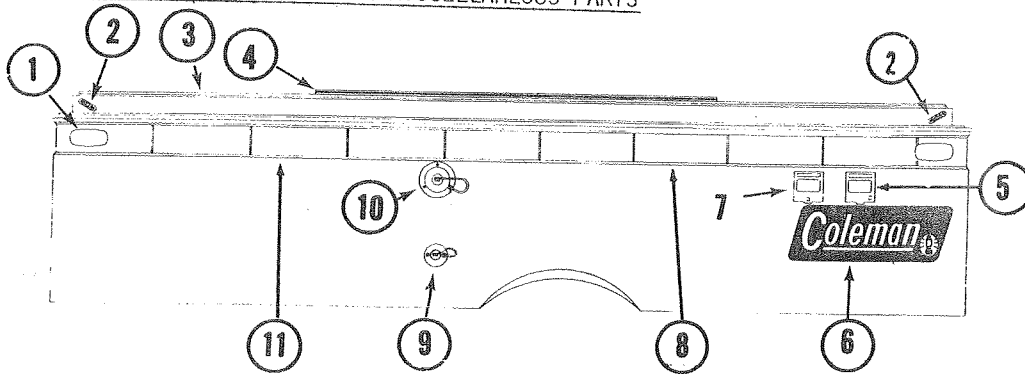

Camping Trailers

1980 PARTS LIST

Trim Tape Ratchet Ass'y Sprocket Ass'y

LEFT BODY PANEL--TRIM TAPE & MISCELLANEOUS PARTS