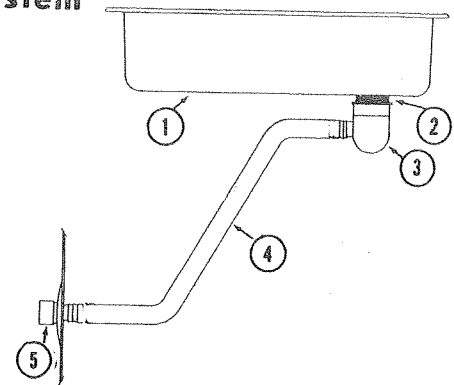

Drain System