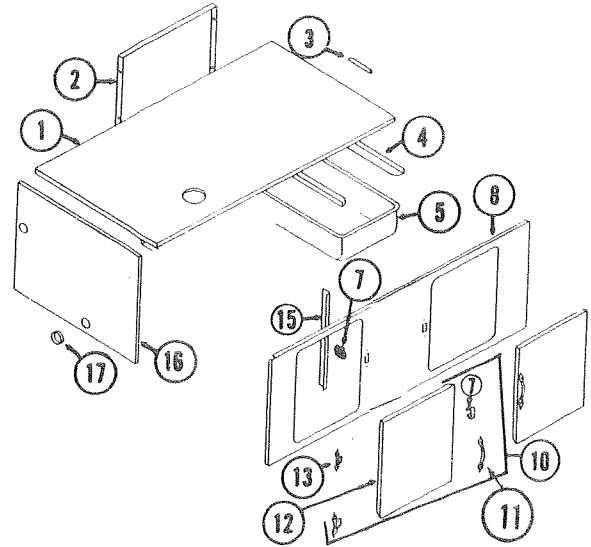

LOWER GALLEY ASS'Y, 4737C588, 1460, 1465

CODE	PART NO.	DESCRIPTION
1	4737A107	Lower Galley Top, 1460, 1465
	*1103B0806	Screw (Galley Side to Top) & (Angle to Lower Galley)
2	4734B096	Rear Galley Back 1460, 1465
3	4731A1361	Angle, x1 1460, 1465
	*1103B0806	Screw x2 each angle (Angle to Lower Galley)
4	4734A3181	Drawer Guide, x2 1460, 1465
	*1203-870	Rivet x2 (D. Guide to Gal. Back)
	*1203C248	Rivet x2 (D. Guide to L. Support)
5	4733-4661	Drawer, x1 1460, 1465
6		Number not Assigned
7	4733-6391	Latch and Strike Ass'y
	*1203C248	Rivet
8	4737C391	Galley Front 1460, 1465
9		Number not Assigned
10	4739A532	Door Ass'y x2 1460, 1465
11	4739A050	Door Pull, Antique Brass
	*1022B0812	Screw x2, (Door Pull to Door)
12	4739A037	Door Panel
13	4739A051	Hinge x2, Antique Brass
	*4739-052	Screw, Antique Copper (H. to D)
	*1203-895	Rivet, Black (Hinge to Galley)
14		Number not Assigned
15	4733D0541	Latch Support, x3
	*4733-060	Rivet (Support to Galley) x4
16	4733F029	Cabinet Side, Left, 1460, 1465
17	4734-435	Snap Bushing, x3

*Not shown on Parts Diagram.