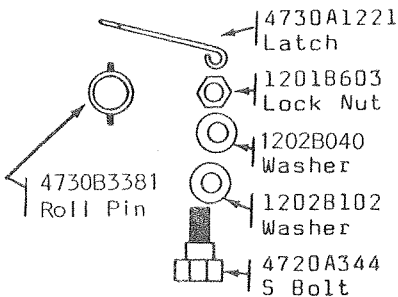

SAFETY LATCH ONLY, 4730A1221
Other parts sold separately.

LUBRICANTS AND SEALANTS

- 8B3121 Silicone Lubricant
- 4714-0701 Top Seal Spray
- 4714-1851 781 Sealant (Lift)
- 4714A2251 Fabric Cement, M1
- 4714-217 Dry Klean Pads
- 4728-1651 Water Repellent
- +4737-269 Sealant, Black
- +4737-283 Sealant, White

+Urethane Sealant has 60 day
Shelf Life.

SPARE TIRE MOUNT
4734B5851
1178B161 Screw, x2
(1/4-20 x 5/8")
1201B660 Lug Nut, x2

TOUCH-UP PAINT

- 8A243 Chocolate Brown Enamel, 16 Oz. Cans
- 8B240 Mount Vernon Cream Enamel, 16 Oz. Cans
- 8A234 Tobacco Brown Enamel, 16 Oz. Cans

TOUCH-UP PAINT--FOR PREVIOUS YEAR'S MODELS

- 8A239 Sandalwood Beige Enamel, 16 Oz. Cans
- 8A241 Terra Cotta Rust Enamel, 16 Oz. Cans
- 8-239 Sandalwood Beige Enamel, 12 Oz. Cans
- 8-236 Shamrock Green Enamel, 12 Oz. Cans

TOUCH-UP PAINT FOR SPRAY GUNS

- 4714-0111 Tobacco Brown Enamel, Quart Cans
- 4714-0091 Chocolate Brown Enamel, Qt. Cans
- 4714-0081 Terra Cotta Rust Enamel, Qt. Cans
- 4714-0171 Mt. Vernon Cream Enamel, Qt. Cans

NOTE: When the current stock is exhausted
on the paint for Previous Year's
Models, there will be no more.