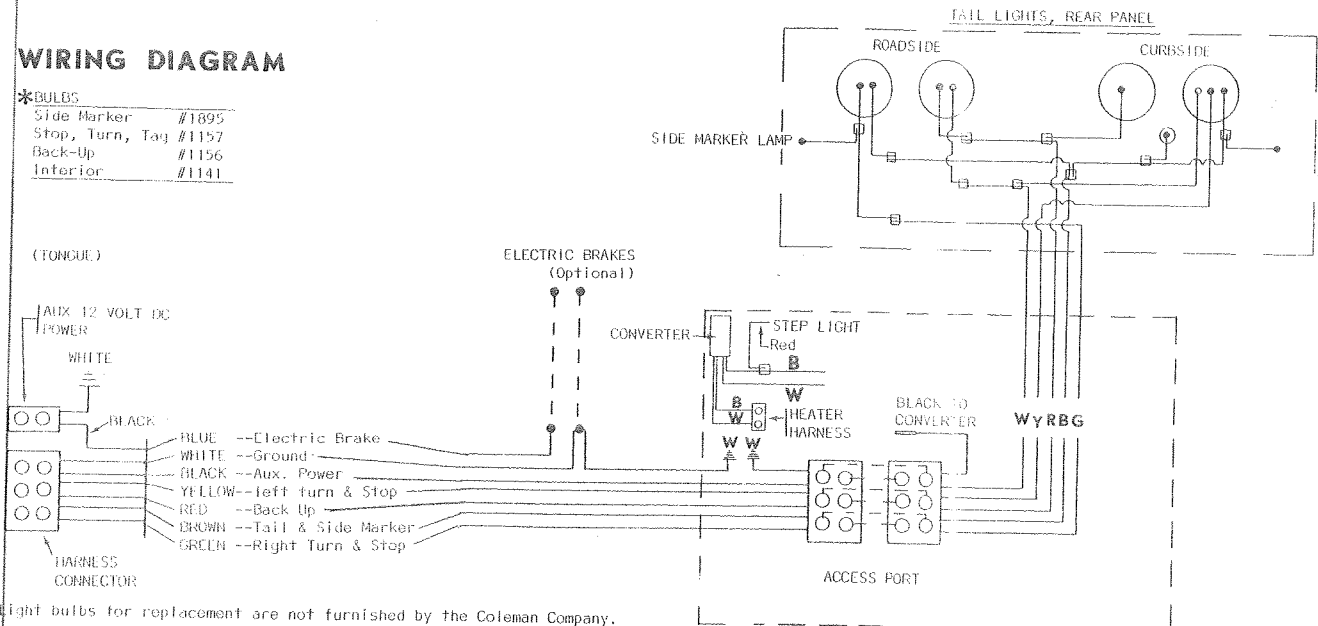

NOTE: Exterior 12-Volt DC Power Connector located on Tongue for Interior Lights and Heater.

WIRING DIAGRAM

- *BULBS**
- Side Marker #1895
 - Stop, Turn, Tag #1157
 - Back-Up #1156
 - Interior #1141

*Light bulbs for replacement are not furnished by the Coleman Company.