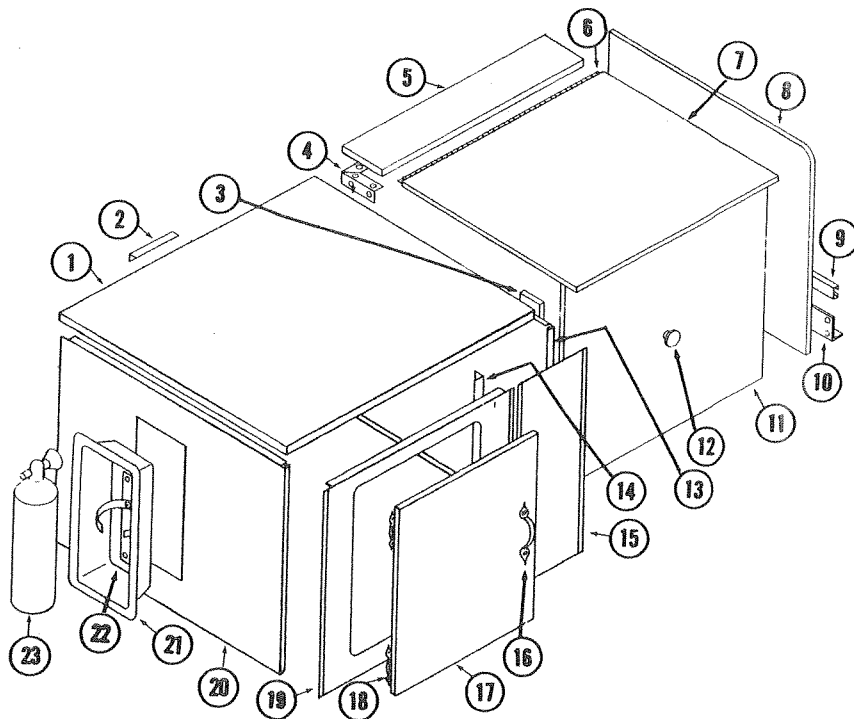

CABINET ASS'Y, 4739B562, 1494, 1414
POTTI CABINET ASS'Y, 4739A574, 1494, 1414

CODE	PART NO.	DESCRIPTION
1	4739B066	Cabinet Top
2	4731A1361	Angle
	*1103E1008	Screw, x2 each angle
3	4739A297	Potti Cabinet Lid Support
	*1107B0606	Screw, x2
4	4739-181	Support Angle
	*1201B695	Keeps Nut x2(Angle to side & top)
	*1016B1018	Screw x2 (Angle to side & top)
	*1202B026	Washer x2(Angle to side & top)
5	4739A179	Potti Cabinet Top, Short Butcher Board, 19 11/16" x 4"
	*1103E1008	Screw x4 (S Top to Hinge)
6	4739A153	Cabinet Hinge
	*1103E1008	Screw x4 (Hinge to 4739A175 Top)
7a	*4739A575	Potti Top Ass'y, Complete-- This is Code 5, 6, and 7.
7	4739A175	Potti Cabinet Top Only--Butcher Board, 19 9/16" x 17 9/16"
7b	4739-177	Protector Track
	*1200B427	Wood Screw, x3 (Track to Cab.)
8	4739A180	Potti Cabinet Side, Right
9	4739A093	Wardrobe Slide/W Chain Lock Only
	*4739-123	Door Fastener Complete
10	4739-178	Potti Cabinet Angle
	*1103E1008	Screw, x7 on above angle

CODE	PART NO.	DESCRIPTION
11	4739A576	Door Ass'y, Complete--Includes Door Panel, Hinge, & Pull
	*4739A176	Door Panel, Distressed Elm. 19 1/2" x 17 3/16"
	*4739A150	Hinge
	*1103E1008	Screw, x4 (Hinge to Door)
12	4739-075	Door Pull
	*1022B0812	Screw, x1 on Door Pull
13	4739A173	Cabinet Side Panel, Right
14	4733D0541	Latch Support
	*4733-060	Rivet, x4 on Latch Support
15	4739A092	Cabinet Spacer
16	4739A050	Door Pull, Antique Brass
	*4739-052	Screw (Door to Pull)
17	4739A532	Door Ass'y
	*4739A037	Door Panel, 15 13/16"x13 1/2"
	*4733-6391	Latch & Strike Pkg.
18	4739A051	Hinge, Antique Brass, x2
	*4739-052	Screw, Antique Copper
19	4733C035	Cabinet Front Panel
20	4733C027	Cabinet Side Panel, Left
21	4737-419	Recessed Mount (Fire Ext.)
	*4734-186	Screw, x4
22	4737-194	Mounting Bracket, Fire Ext.
	*1203-871	Pop Rivet, Mtg. Bracket
23	4737-555	Fire Extinguisher

*Parts not shown on Parts Diagram.