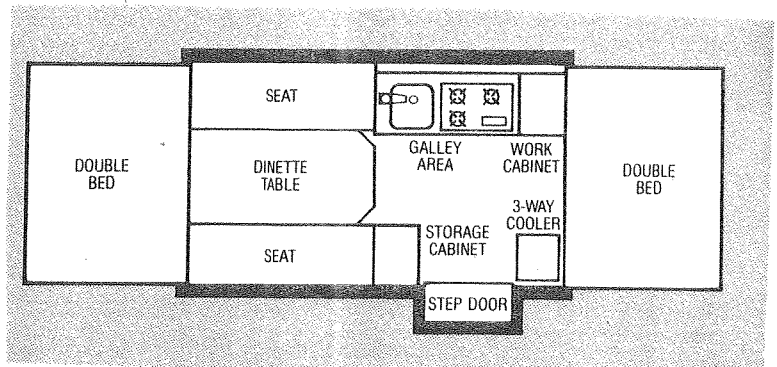

*Parts not shown on Parts Diagram.

NOTE: For color of Mattresses see "Bed" Page; For color of Cushions and Back Rest see "Seat" Page.

VALLEY FORGE® 1480, 4720N700

Interior Height:	6'5"
Size Closed:	6'8" x 12'6"
Size Opened:	6'8" x 19'4"
Road Height:	47"
*Curb Weight:	1150 lbs.
*Hitch Weight:	100 lbs.
Floor Area WxL:	6'2" x 8'6"
Cabinet Space:	45 cu. ft.
Tire Size:	20.5 x 8.0 x 10
Brakes:	Not Standard
Beds:	Two Std. 51" x 72"
Conv. Dinette/Bed:	40" x 73"
Tables:	x1, 38" x 30"
Courtesy Light:	Not Standard
Hub Caps:	Standard
Sleeping Capacity:	6

VALLEY FORGE®

*Less optional accessories and coupled to tow vehicle.

†To add brakes, buy 4714A2011 Brake Package.