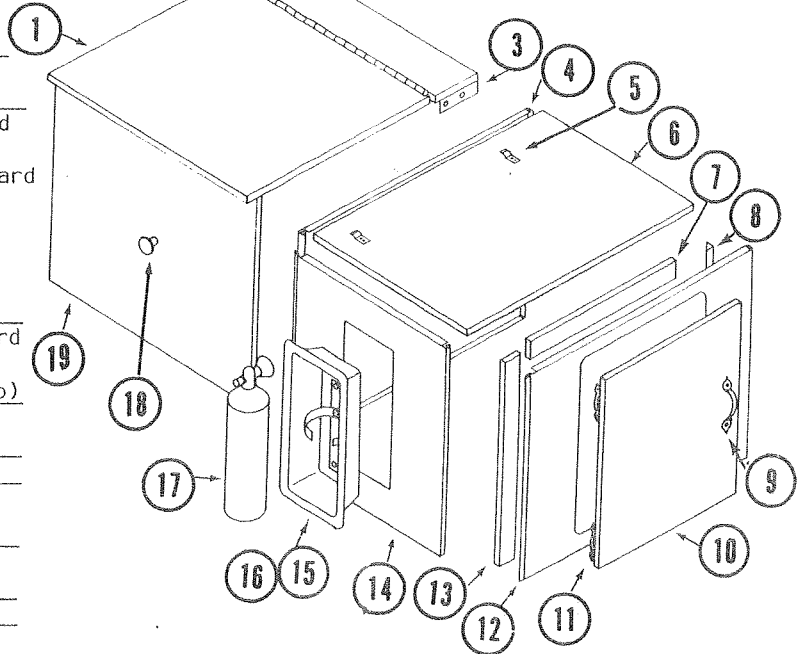

*Parts not shown on Parts Diagram.

DOOR CABINET ASS'Y, 4739A596, 1490, 1410
POTTI CABINET ASS'Y, 4739B546, 1410, 1490

CODE	PART NO.	DESCRIPTION
1	4739A595	Potti Top Ass'y-Butcher Board Contains 1a through 1d.
1a	*4739B057	Cabinet Top Only--Butcher Board 20" x 17 9/16"
1b	*4739A153	Cabinet Hinge
1c	*1103E1008	Screw x4, (Hinge to Lg Top)
1d	*4739-157	Protector Track--Stapled to underside of top.
2	4739A158	Short Potti Top, Butcher Board 20 3/8" x 4"
	*1103E1008	Screw, x4 (Hinge to Short Top)
3	4739-155	Support Angle
	*1103E1008	Screw, x8
4	4739A162	Cabinet Side Panel, Right
5	4720A0721	Cooler Clip, M2
	*1103E1008	Screw, x2 each clip
6	4739A159	Cabinet Top--Butcher Board 15 1/4" x 21 13/16"
7	4739A160	Potti Cabinet Brace
8	4733D0541	Latch Support
	*4733-060	Rivet, x4
9	4739A050	Door Pull, Antique Brass
	*1022B0812	Screw, x2 each pull
10	4739A532	Door Ass'y, Complete
	*4733-6391	Latch & Strike Ass'y
	*1203C248	Rivet
11	4739A051	Hinge, Antique Brass
	*4739-052	Screw x3 ea. Hinge (Hinge to Dr.)
	*1203-895	Rivet x2 (Hinge to Cab.)
12	4739A059	Cabinet Front Panel
13	4739A161	Potti Cabinet Brace
14	4739A152	Door Cabinet Side Panel
15	4737-419	Recessed Mount, (Fire Ext.)
	*4734-186	Rivet, x4
16	4737-194	Mounting Bracket, Fire Ext.
	*1203-871	Rivet, x2
17	4737-555	Fire Extinguisher
18	4739A050	Pull, Antique Brass
	*1022B0814	Screw, x2