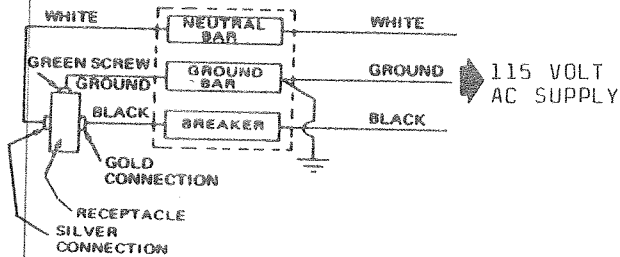

115 Volt AC
15 Amp Maximum

NOTE:

Exterior 12 Volt DC Power Connector located on Tongue for Interior Lights and Heater.

ELECTRICAL SYSTEM, 1465

CODE	PART NO.	DESCRIPTION
1	4733-1651	Cord Set, 25 Ft. (115 Volt, 15 Amp, Std. UL Approved)
2	4731A1321	Breaker Switch
3	4731B131	Breaker Box
4	1216-451	Connectors
5	4710B355	Receptacle (Will not ship) <i>NOTE:</i> Box is put on with special tool--replacement not available.
6	4734A019	Wire, Short
	*1201-870	Clamp
	*1103B1010	Screw, 1 on clamp
7	4733-411	Tek Screw
8	4735-586	Ground Wire Ass'y
9	**4714A4501	Universal Wall Panel Pkg.
	*4734B426	Access Cover
	*1103B1010	Screw, x2
	*4734-377	1" Snap Bushing
	*4731B153	Stop, x3
	*1103B1010	Screw, x3
	*4730C172	Table Stop
	*1203-874	Rivet, x2
	*1202B026	Washer, x2

*Parts not shown on Parts Diagram.

**4714A4501 Universal Wall Panel Pkg. contains one sheet of wall paneling, 48" x 18 1/8". Can be cut to make any wall panel in the 1400 Series. *NOTE:* All 7 digit part numbers are not regular stock items and may take slightly longer for delivery.

NOTE: Exterior 12-Volt DC Power Connector located on Tongue for Interior Lights and Heater.

WIRING DIAGRAM

1. ***BULBS**
2. Side Marker #1895
   - Stop, Turn, Tag #1157
   - Back-Up #1156
   - Interior #1141

*Light bulbs for replacement are not furnished by the Coleman Company.