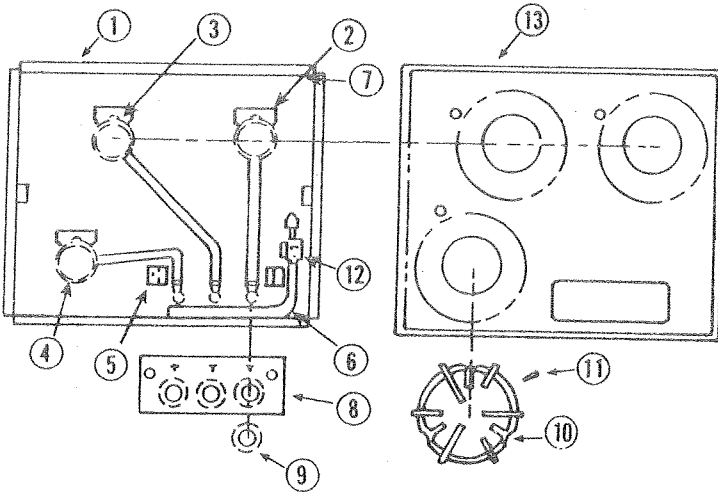

STOVES, BRUSHED CHROME,

CODE	PART NO.	DESCRIPTION
	4739-2921	2-Burner, Model 2202K, 1460
	4739-2931	3-Br., Model 2203K, 1470, 1480, 1490's
1	2202K503	Burner Box Ass'y, 2-Burner Stove
	2203K503	Burner Box Ass'y, 3-Burner Stove
2	2202-819	Right Burner, 2-Burner Stove
	2203-855	Right Burner, 3-Burner Stove
3	2202-850	Left Burner, 2-Burner Stove
	2203-887	Left Burner, 3-Burner Stove
4	2203-850	Front Burner, 3-Br. Stove Only
5	2202A3361	Burner Valve, used on both stoves
6	2202K5271	Manifold Pipe Ass'y, 2-Br. stove
	2203K5271	Manifold Pipe Ass'y, 3-Br. stove
7	2208K357	Inlet Bushing--used both stoves
8	2202K5921	Throw-In-Bag, 2-Br. Stove
	2203K5921	Throw-In-Bag, 3-Br. Stove
9	2205A3371	Knob, (Round)--Both Stoves
10	2202A3391	Grate, Both Stoves
11	2208-3441	Grate Clip Pkg., 2-Burner Stove
	2208-3341	Grate Clip Pkg., 3-Burner Stove
12	821-121	3/8" Flare Nut, both stoves
13	4714C6051	Cook Top, Brushed Chrome, 2-Br.
	4714C6031	Cook Top, Brushed Chrome, 3-Br.