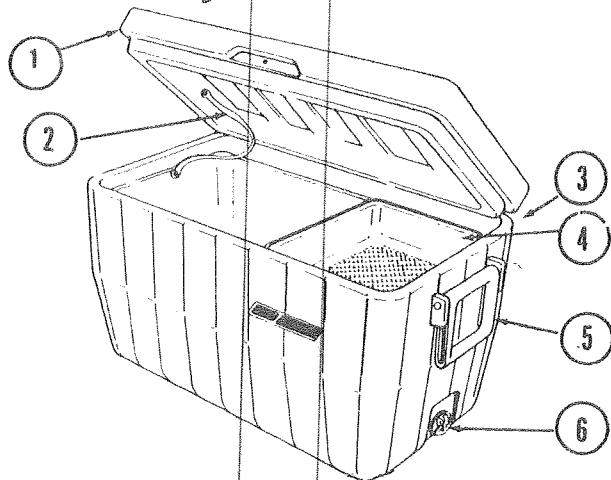

CONVERTIBLE COOLER, 5257A709 (Beige Color)

CODE	PART NO.	DESCRIPTION
1	5257-5291	Door Assembly
2	5257A5151	Hinge Plate
	*5257-1951	Hinge Support (Door)
	*5216-140	Screw, Hinge Support
3	5257A111	Leg, x4
4	1116B0806	Screw, x12
5	5257-1181	Ice Container Lid
6	5257A1171	Ice Container, Less Lid and Faucet
7	1212-0121	Grommet (Ice Tub)
8	5217-5801	Faucet Complete
	*5500B263	Nut
9	5257-1101	Drip Tray
10	5257-1821	Latch & Pivot
11	5257-1141	Small Tray
	*8B247	Lacquer, Beige

*Not shown on Parts Diagram.

NOTE: Cooler Size, Outside Dimensions is 26 1/4" x17 1/2" x15 3/4". Cooler holds 68 Quarts.

POLY-LITE COOLER, 5286-703, 5286A703, 1460

CODE	PART NO.	DESCRIPTION
1	5286-5021	Lid Ass'y (5286-703)
	5286-5301	Lid Ass'y (5286A703)
2	5287B110	Strap
3	5270-180	Hinge
4	5270-1171	Tray
5	5286A1201	Handle
6	5214B5071	Drain Ass'y
	*1212-0351	Grommet, Drain
7	5294A223	Metal Cap
8	1107E101	Screw
9	5294A2221	Knob Slide
10	5294A2211	Latch Hook
11	5294A2201	Latch Base

*Parts not shown on Parts Diagram.

NOTE: Cooler Size is 25 1/2" x13 1/2" x14 3/4". Color is Red with White Lid. 48 Quart Capacity.

5285B Cooler on Next Page.