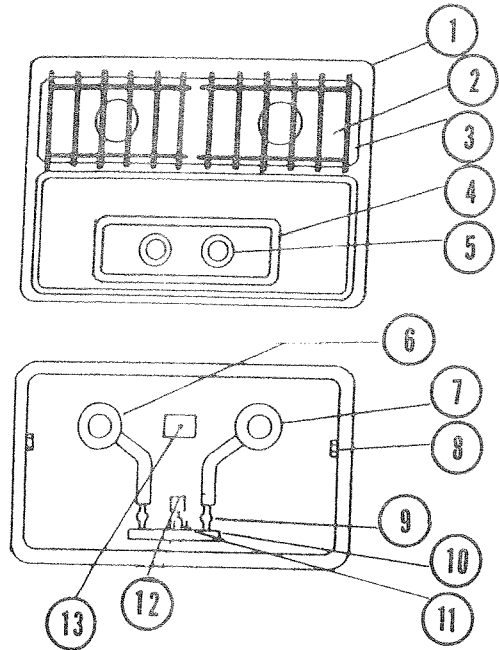

**COOK STOVE, 4739-2871, 1465
2-Burner, Coppertone, Safari, 43C26**

CODE	PART NO.	DESCRIPTION
1	4714-4801	Main Top, Coppertone
2	4714-481	Grate Clip
3	4714-4821	Grate
4	4714-4831	Knob Pan
5	4714-484	Knob (Round)
6	4714-4851	Left Burner
7	4714-4861	Right Burner
8	4714-487	Spring Catch
9	4714-4881	Valve
10	4714-490	Manifold Pipe
11	4714-491	Inlet Fitting
12	4714-489	Pressure Regulator
13	4714-492	Tie-Down Screw
	*4714-493	Adapter

*Not shown on Parts Diagram.