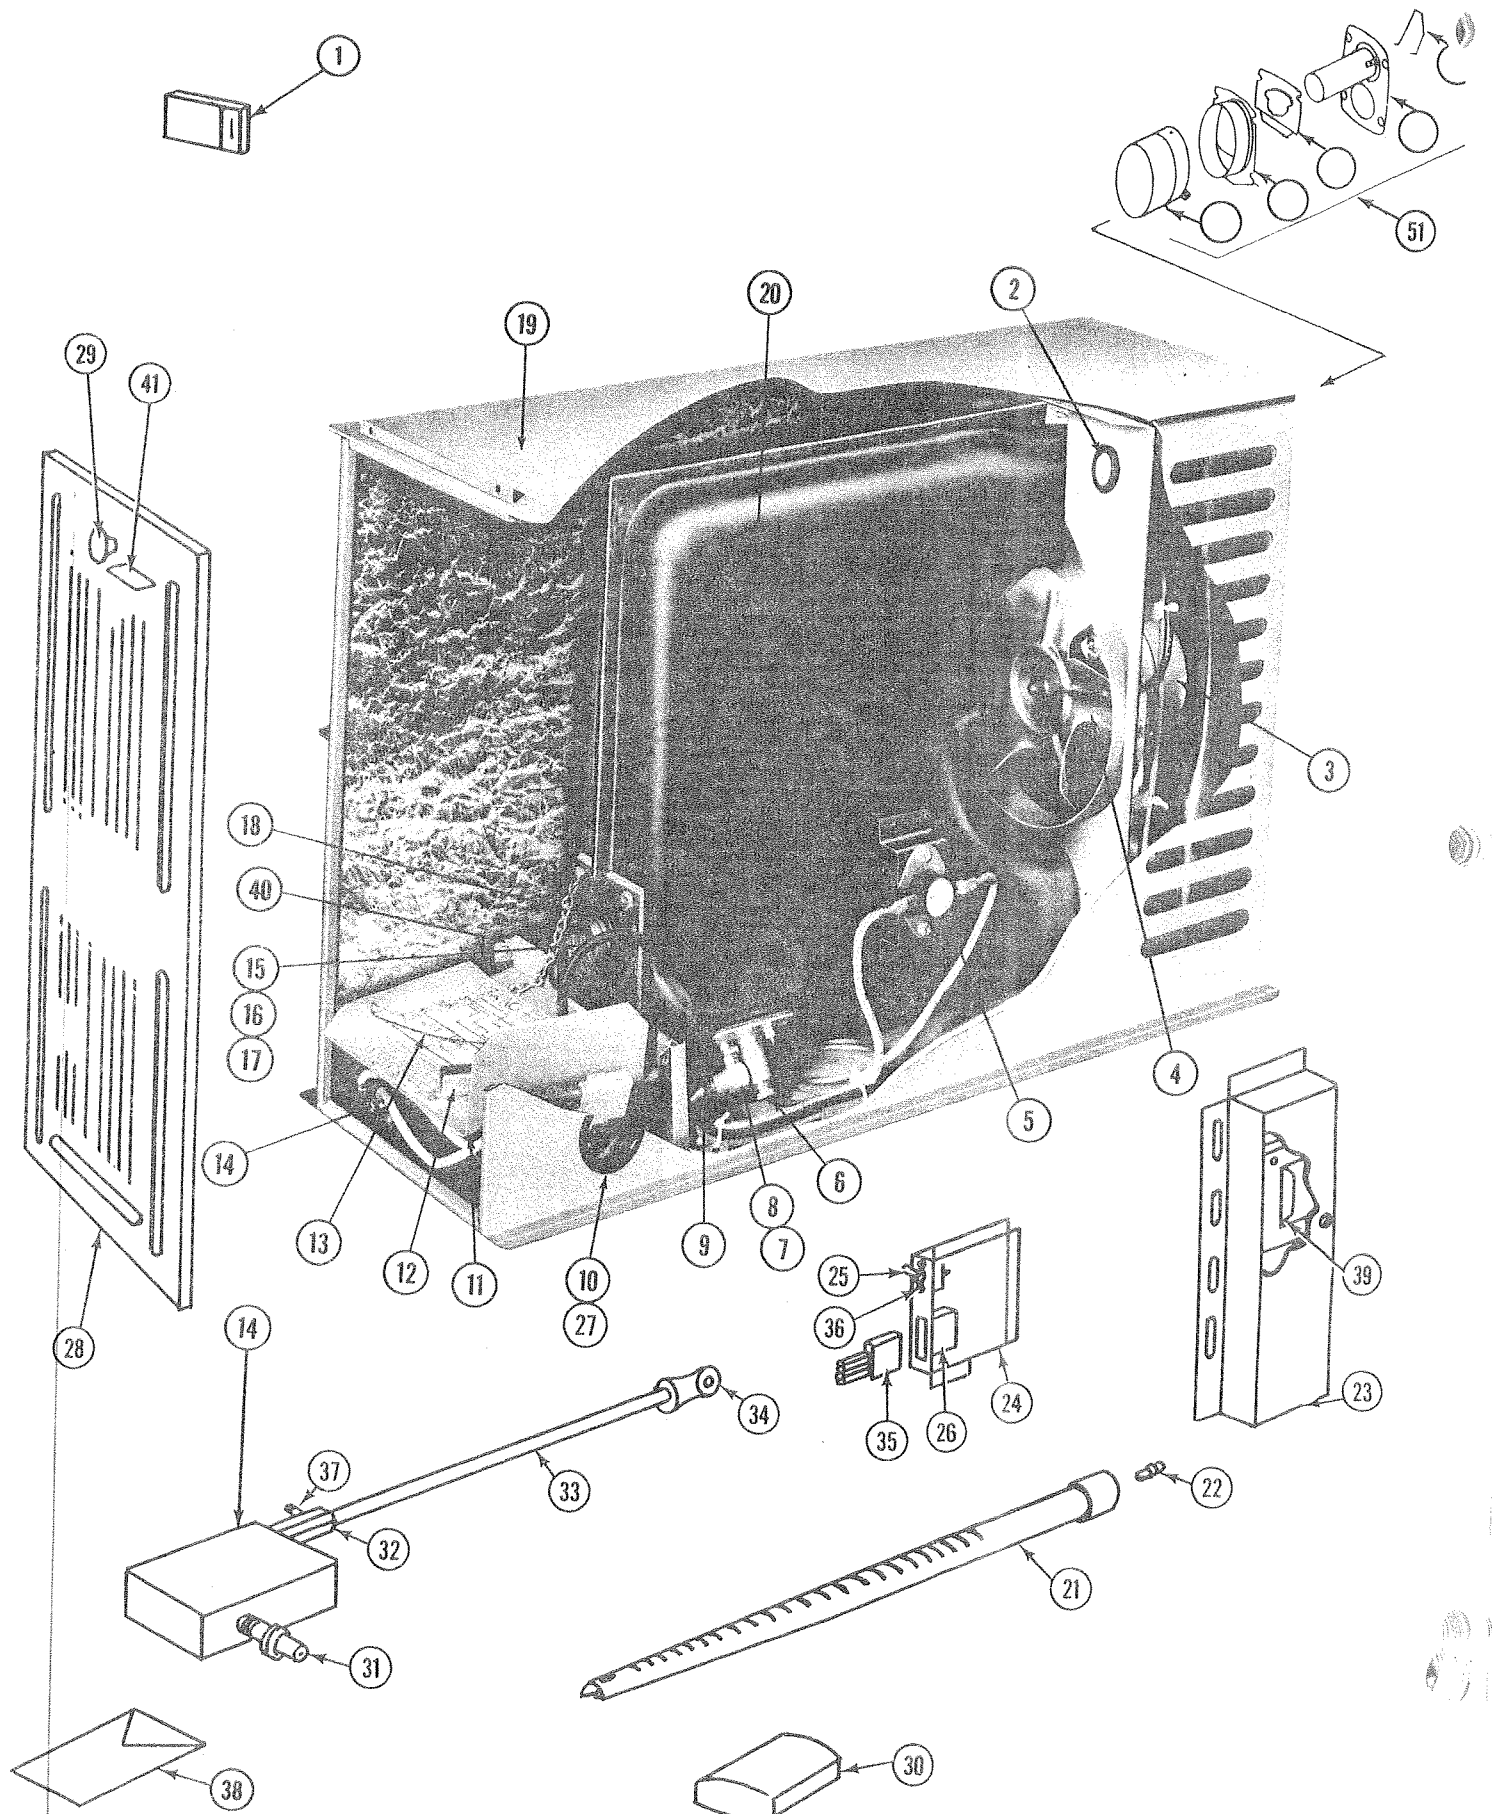

1980 PARTS LIST

Camping Trailers

1980 PARTS LIST

Heater Drapes

HEATERS, ST-200, 12,000 btu, 12 Volt DC
HEATERS, ST-200, 12,000 btu, W/CONVERTER, 115V. AC/12V.DC
4737A6921 Heater, Regular, Piezo Light (4312A729)
4737A6931 Heater, AC/DC W/Converter, PL (4312A829)

CODE	PART NO.	DESCRIPTION	USED ON
1	4312-3221	Thermostat, W-R #1D30 Brown, Adj. Ant.	All
2	4312-3081	Fan Switch C-125° 0-100°	All
3	4312A3019	Motor 12V DC 1.4 AMP VMC #287-125	All
4	4312-3051	Fan Blade 5 5/8 D. 40° P. 5 Blade Torin #0UH5740-5	All
5	4312-3591	Limit Switch 0-210° C-170° TOD #60T11-201036	All
6	9210-3141	Thermocouple 24" G-C #2500G24L	All
7	4312-3251 4312-5241	Pilot Burner W/Orifice Pilot Burner W/Orifice, Electrode & Insulator	ML Only PL Only
8	9969A0101	Pilot Orifice, .010	All
9	4312-1541	Pilot Tube, Formed	All
10	1204-036	Snap Bushing 1 5/8"	All
11	4312-145	Valve Cover	All
12	4312-3231	Igniter, Panasonic #EFI-AA25)	PL Only
13	4312-190	Lighter Rod	All
14	4312B3501	Gas Valve 1/4 In & Out	All
15	4312B5021	Burner Door W/Cap, Glass and Gasket	All
16	4312A1991	Gasket Pkg., Burner Door & Pilot	All
17	4312-5121	Cap & Rod Ass'y	All
18	4312-349	Chain (6" Long)	All
19	4312C5851 4312C5861	Casing Assembly Casing Assembly	4737A6921 4737A6931

CODE	PART NO.	DESCRIPTION	USED ON
20	4312A5751	Heat Exchanger W/Burner Door & Gasket	All
21	*4312-3271	Burner W/Air Shutter	All
22	*9904-0381	Orifice, .038	All
23	4312C5351	Power Converter, Comp.	4737A6931
24	*4312-5261 *4312-5361	Junction Box, Comp. Junction Box, Comp.	4737A6921 4737A6931
25	*4230-3611 *8610A3041	Toggle Switch, On/Off Toggle Switch	4737A6921 4737A6931
26	*4312-639 *4312-638	Wire Bundle Wire Bundle	4737A6931 4737A6921
27	*1204-035	Snap Bushing 1 1/4" Dia.	All
28	*4312C5881	Front Panel, Dark Brown W/Knob, Latch & Brackets	All
29	*4312-3201	Knob & Latch Pkg.	All
30	*4312C561	Single Parts Pkg.-- Use 4312-3221	All
31	*1215-415	Half Union--Brass	All
32	*4312-135	Reducer	All
33	*1211-017	Pipe Nipple 1/8x12" Long	All
34	*1210-001	Elbow 90°	All
35	*4312-628	Wire Bundle	All
36	*4230-362 *1971-033	Indicating Plate Indicator Sticker	4737A6921 4737A6931
37	*1210-175	Pipe Plug 1/8 Pipe Thread	All
38	*1971C013	Customer Envelope	All
39	*4200A5401	Transformer & Rectifier	4737A6931
40	*4312-148	Retainer (Valve Cover)	All
41	*2228-364 *4312A6301	Coleman Logo Vent Pkg.	All

NOTE: The 4312A6301 Vent is found in the Heater Installation Kits. It is also an Acc'y.

*Parts not shown on Parts Diagram.

DRAPES

PART NO.	MODEL	USED ON	COLOR AND MATERIAL
4724B6331	1460		Red with Mattress Material Trim (4 Panels)
4724A6361	1465		Rust with Mattress Material Trim (4 Panels)
4724B6321	1470		Rust with Mattress Material Trim (4 Panels)
4724E6301	1480		White with Mattress Material Trim (4 Panels)
4724F6301	1480		Gold with Mattress Material Trim (4 Panels)
4724B6311	1490		White with Mattress Material Trim, (5 Panels)
4724C6311	1490		Gold with Mattress Material Trim, (5 Panels)
4724A6341	1493		Rust with Mattress Material Trim (5 Panels)
4723A6371	1494		Red with Mattress Material Trim (5 Panels)

NOTE: Drapery Pkgs. contain Drapes, four S-Hooks, and four Tie-Backs.

MISCELLANEOUS ITEMS USED WITH DRAPES

PART NO.	DESCRIPTION
4724-073	Two-Inch S-Hooks (Drapes)
4725A1981	Curtain Tab M100 (Drapes)

NOTE: Drapery Tracks are now part of Rail.
816-00-116-00 Drapery Tabs--Not used on 1400 Series