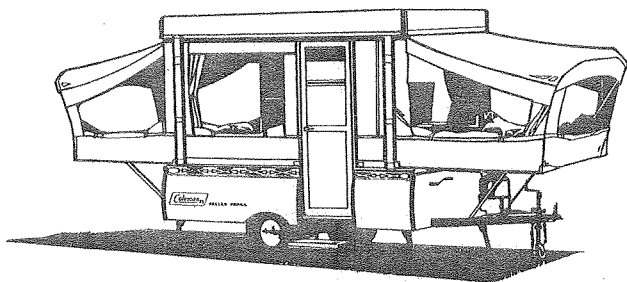

COLOR--VALLEY FORGE®, 1480

Body Panel:	Mount Vernon Cream
Canvas:	Suntan, Army Duck
Counter Top:	Butcher Board
Cushions:	Plain Gold
Decals:	Chocolate Brown
Drapes:	White
Interior:	Distressed Elm
L. Gal. Top:	Distressed Elm
Mattress:	Gold Stripe Pattern
Matt. Thickness:	4"
Table Top:	Egyptian Marble
Tongue:	Chocolate Brown