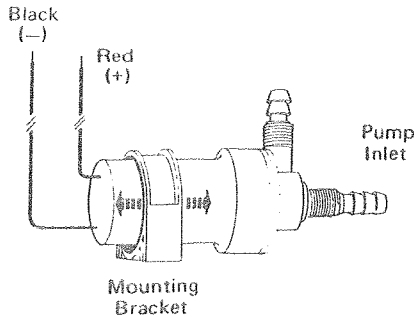

Camping Trailers

1980 PARTS LIST

Handles, Pumps Clips, Latches & Miscellaneous

CURRENT PUMPS

4739-6271 Electric Pump