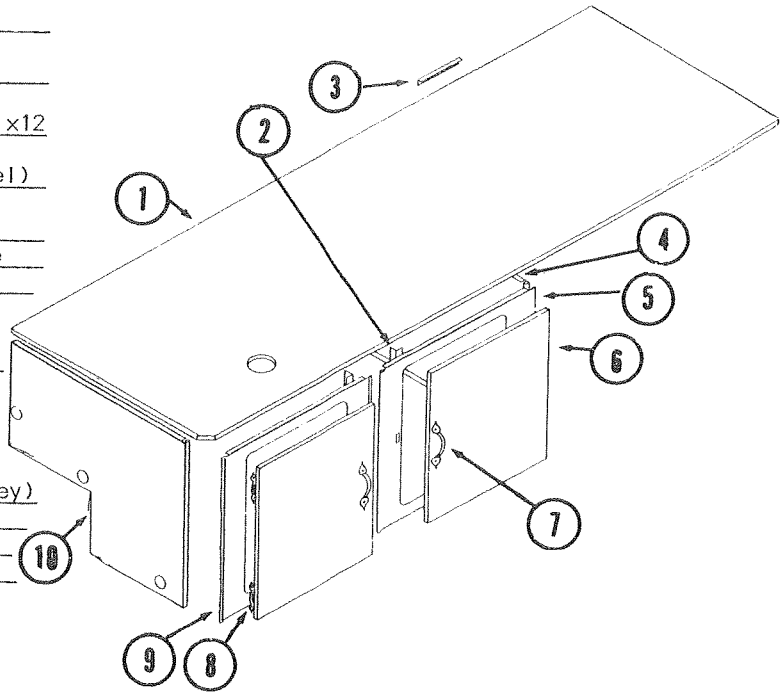

LOWER GALLEY ASSEMBLY, 4739A515, 1490, 1410

CODE	PART NO.	DESCRIPTION
1	4734C247	Lower Galley Top
	*1103B0806	Screw (Galley Side to Top) x12
2	4733D0541	Latch Support
	*4733-060	Rivet (Sup. to Frt. G. Panel)
3	4731A1361	Angle, x1
	*1103B0806	Screw, x2 each angle
4	4739-469	Cabinet Divider, Right Side
5	4734C477	Cabinet Right Front Panel
6	4739A532	Door Ass'y
	*4733-6391	Latch & Strike Pkg., x2
	*1203C248	Rivet
7	4739A050	Door Pull, Antique Brass
	*4739-052	Screw, Antique Copper
8	4739A051	Hinge, Antique Brass
	*4739-052	Screw, Antique Copper
	*1203-895	Rivet, Black (Hinge to Galley)
9	4733C035	Cabinet Left Front Panel
10	4733F029	Cabinet Left Side Panel
	*4734-435	Snap Bushing, x3

*Parts Not Shown on Parts Diagram.