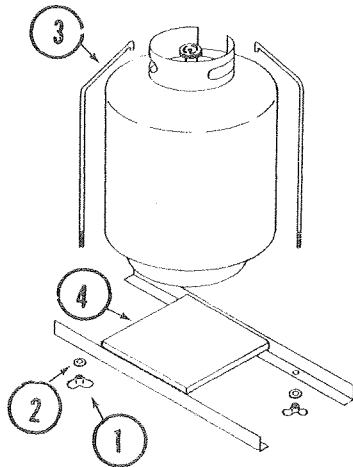

GAS BOTTLE BRACKET ASS'Y
4733E6281 (contains wood block)
4733F6281 (without block)

1. 1 1201-625 Wing Nut
   - 2 1202B043 Washer
   - 3 4733A056 Mounting Brkt.
   - 4 4739-106 Wood Base
2. Gas Bottle & Bottle Angles
   not in Pkg.