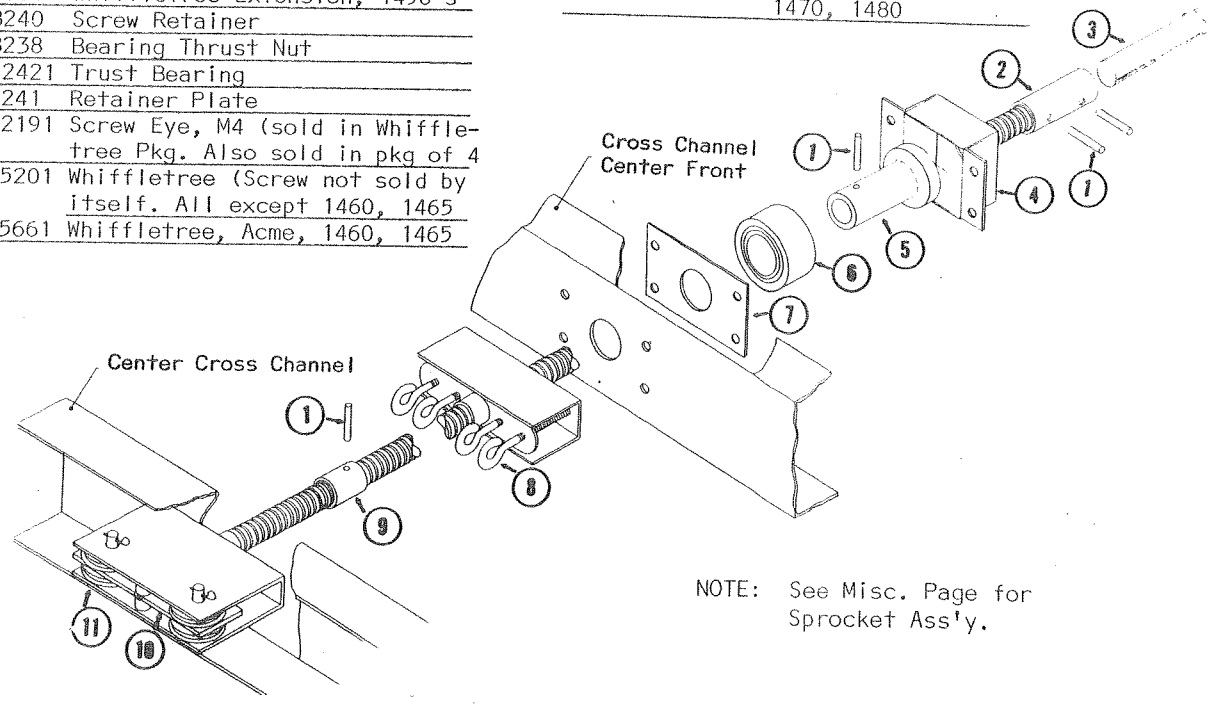

*Parts not shown on Parts Diagram.
Items showing "x2" etc. indicate that they are used times two in the assembly. They are sold one to a Pkg.
Items showing "M4" etc. indicate that they are packed four to a pkg. and are shipped only in pkgs. of four.
They are priced per piece.

WHIFFLETREE AND RELATED PARTS

CODE	PART NO.	DESCRIPTION
1	4720B1481	Roll Pin, M5
2	4720C1221	Coupling
3	4737-119	Whiffletree Extension, 1460, 1465
	4720C120	Whiffletree Extension, 1470, 1480
	4739-001	Whiffletree Extension, 1490's
4	4720B240	Screw Retainer
5	4720B238	Bearing Thrust Nut
6	4720A2421	Trust Bearing
7	4720A241	Retainer Plate
8	4734A2191	Screw Eye, M4 (sold in Whiffletree Pkg. Also sold in pkg of 4
9	4720E5201	Whiffletree (Screw not sold by itself. All except 1460, 1465
	4737A5661	Whiffletree, Acme, 1460, 1465

CODE	PART NO.	DESCRIPTION
10	4715B566	Separator, sold in 4715B6371 used 1460, 1465, 1470, 1480
	4739-516	Separator, sold in 4714A6371 used 1490's
11	4714A6371	Separator Pulley Pkg. 1490's
	4715B6371	Separator Pulley Pkg. 1460, 1465 1470, 1480

NOTE: See Misc. Page for Sprocket Ass'y.