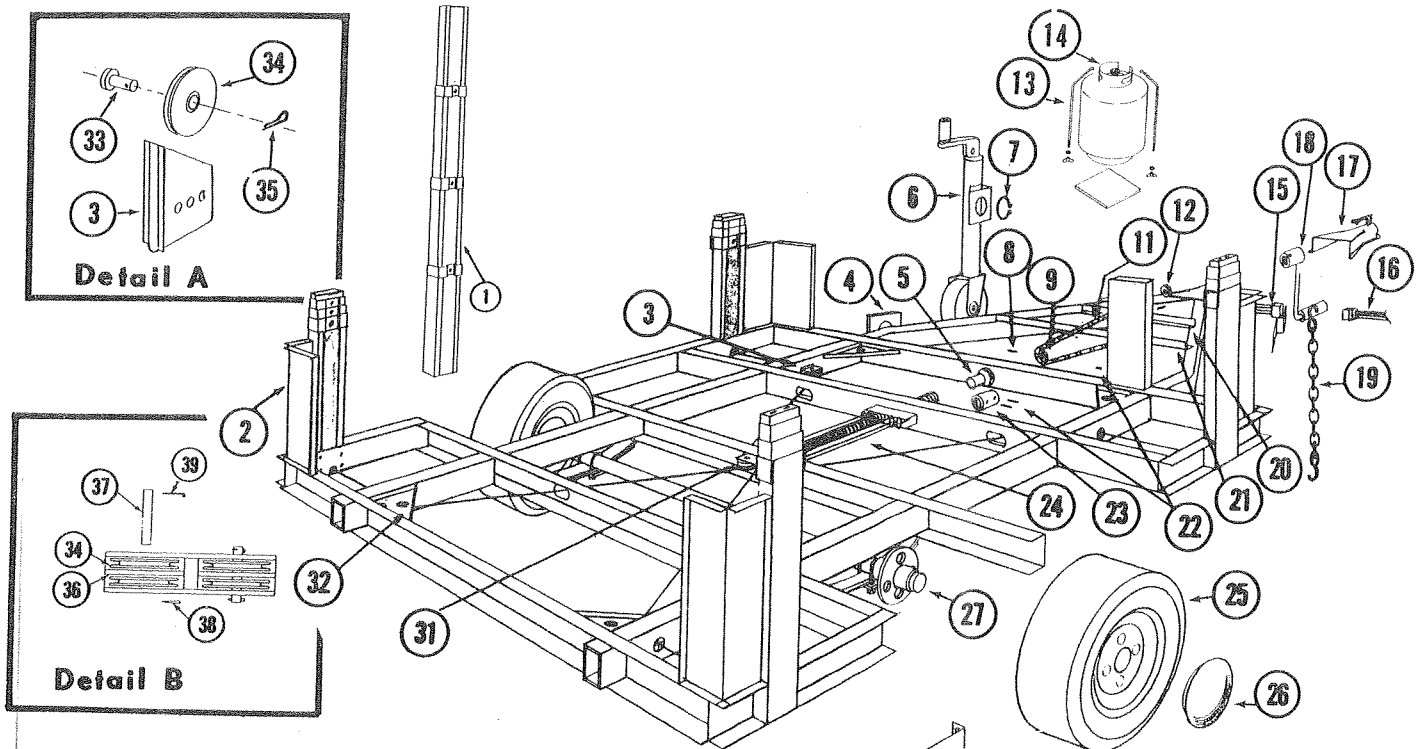

CHASSIS--ALL 1400 SERIES (Chassis not sold as unit)

CODE	PART NO.	DESCRIPTION
1	4733A5801	Lift Ass'y--See Parts Diagram
	*4733A5901	Cable, Long, 199"
	*4731-5691	Cable, Short, 51"
	*4714-5871	Lift Trim Pkg.
	*4738-089	Hex Head Bolt (Lift to S Panel)
2	4739-6071	Bulkhead, Curbside Frt. 1470, 1480, 1490's
	4739-6081	Bulkhead, R.S. Frt., C.S. Rear
3	4732C367	Adjustable Pulley Bracket x4 (Welded to Frame)
4	4720A3331	Jack Bracket for 4720B6661
5	4737-119	Whiffletree Extension 1460, 1465
	4720C120	Whiffletree Extension, 1470, 1480
	4739-001	Whiffletree Extension, 1490's
6	4720B6661	Tongue Jack Ass'y, Atwood
7	4720A3341	Snap Ring for 4720B6661
8	4730B3381	Roll Pin, M6, 1460, 1465
	4720B1481	Roll Pin, M5, 1470, 1480, 1490's
	*4720F5801	Crank & Sprocket Support--This contains Sprocket Shaft, 4730B385 Sprocket, Support Plate, Crank Support, Bearing, Washer, & Pin. Used on 1470, 1480, 1490's SEE PARTS DIAGRAM
	*1201B603	Hex Nut--used on 4731-387
	*4731-387	Hex Bolt (Sprocket Supp to Frame)
9	4730B384	Small Steel Sprocket
	*4720B088	Nylon Bushing
	NOTE:	For Ratchet & Related Parts-- See Parts Diagram.
10	Number not Assigned	
11	4730C3691	Chain, 55½", Not on 1460, 1470
	*4730A3811	Master Connecting Link
	*4714-0351	Half Link
12	1212-0121	Grommet