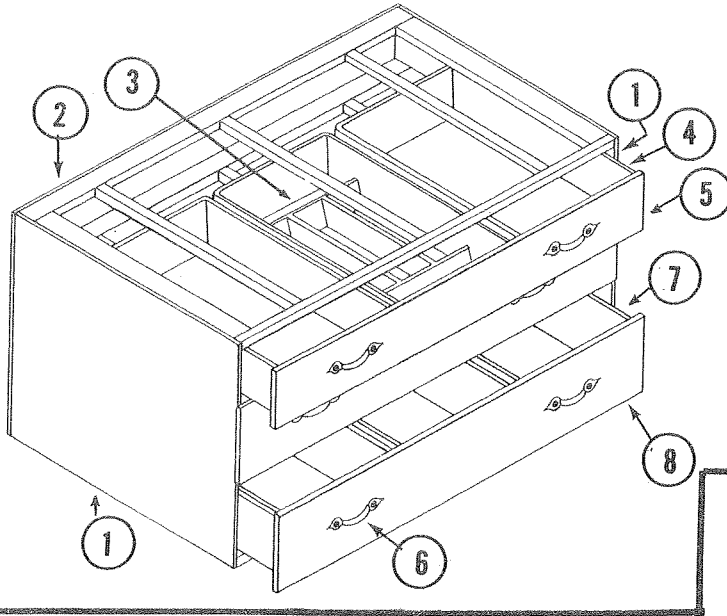

Door & Potti Cabinets Chest of Drawers

1980 PARTS LIST

CHEST OF DRAWERS, 4739B550, 1490, 1410, 1494, 1414

CODE	PART NO.	DESCRIPTION
Note: Top of Chest is Lower Galley Top.		
1	4739-077	Side Panel x2
2	4739-078	Chest Back Panel
3	4739-072	Silverware Drawer
4	4739-071	Shallow Drawer x2
5	4739A133	Drawer Front
6	4739A050	Door Pull, x6, Antique Brass
	*1122B0812	Screw, x2 each Pull
7	4739-070	Drawer Trays, Deep x6
8	4739A073	Drawer Front, x2
	*4739-076	T-Slide, x9 (Plastic strip under each drawer)
	*4739-079	Brace

*Parts not shown on Parts Diagram.

DOOR CABINET ASS'Y, 4739A596, 1490, 1410
POTTI CABINET ASS'Y, 4739B546, 1410, 1490

CODE	PART NO.	DESCRIPTION
1	4739A595	Potti Top Ass'y-Butcher Board Contains 1a through 1d.
1a	*4739B057	Cabinet Top Only--Butcher Board 20" x 17 9/16"
1b	*4739A153	Cabinet Hinge
1c	*1103E1008	Screw x4, (Hinge to Lg Top)
1d	*4739-157	Protector Track--Stapled to underside of top.
2	4739A158	Short Potti Top, Butcher Board 20 3/8" x 4"
	*1103E1008	Screw, x4 (Hinge to Short Top)
3	4739-155	Support Angle
	*1103E1008	Screw, x8
4	4739A162	Cabinet Side Panel, Right
5	4720A0721	Cooler Clip, M2
	*1103E1008	Screw, x2 each clip
6	4739A159	Cabinet Top--Butcher Board 15 1/4" x 21 13/16"
7	4739A160	Potti Cabinet Brace
8	4733D0541	Latch Support
	*4733-060	Rivet, x4
9	4739A050	Door Pull, Antique Brass
	*1022B0812	Screw, x2 each pull
10	4739A532	Door Ass'y, Complete
	*4733-6391	Latch & Strike Ass'y
	*1203C248	Rivet
11	4739A051	Hinge, Antique Brass
	*4739-052	Screw x3 ea. Hinge (Hinge to Dr.)
	*1203-895	Rivet x2 (Hinge to Cab.)
12	4739A059	Cabinet Front Panel
13	4739A161	Potti Cabinet Brace
14	4739A152	Door Cabinet Side Panel
15	4737-419	Recessed Mount, (Fire Ext.)
	*4734-186	Rivet, x4
16	4737-194	Mounting Bracket, Fire Ext.
	*1203-871	Rivet, x2
17	4737-555	Fire Extinguisher
18	4739A050	Pull, Antique Brass
	*1022B0814	Screw, x2