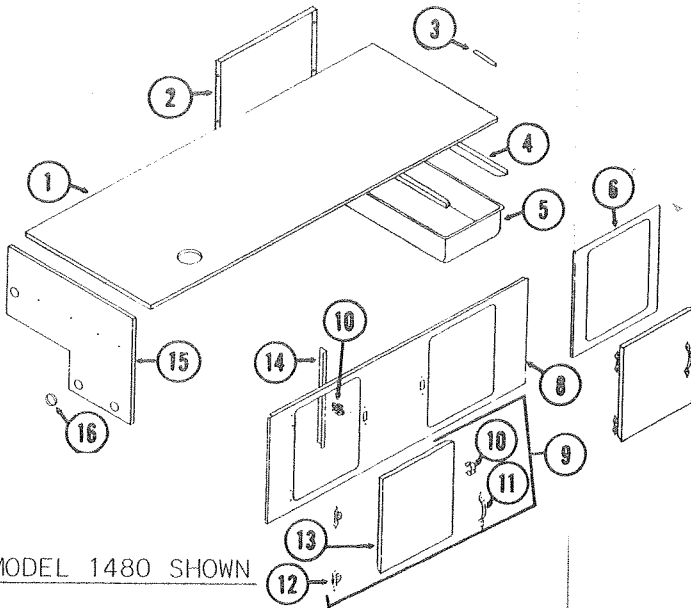

MODEL 1480 SHOWN

LOWER GALLEY ASS'Y, 4737E521, 1470
LOWER GALLEY ASS'Y, 4733E694, 1480
LOWER GALLEY ASS'Y, 4739B526, 1493, 1413

CODE	PART NO.	DESCRIPTION
1	4739A195	Lower Galley Top, 1470
	4734D097	Lower Galley Top, 1480
	4739B012	Lower Galley Top 1493, 1413
	*1103B0806	Screw (Gal. Side to Top) x13
2	4734B096	Lower Galley Back 1470, 1480
	4734B466	Lower Galley Back 1493, 1413
3	4731A1361	Angle, x2 1470 & 1480
		Not used 1493, 1413
	*1103B0806	Screw x2 (Angle to L. Galley)
4	4734A3181	Drawer Guide, 1470 x6, 1480 x6, 1493 & 1413 x4
	*1203-870	Rivet (D. Guide to G. Back)
	*1203C248	Rivet (D. Guide to Latch Sup.)
5	4733-4661	Drawer, 1470 x3, 1480 x3, 1493 & 1413 x2
6	4737B201	Lower Galley Cabinet Frt. 1480
		See Code 8 for complete galley front for 1470, 1493, 1413
7		Number not Assigned
8	4737C307	Lower Galley Front 1470
	4734B497	Lower Galley Front 1480
	4739B011	Lower Galley Front 1493, 1413
		Lower Galley Front for 1470, 1493, 1413 are complete one-piece galley front.
9	4739A532	Door Ass'y, x3 1470, 1493, 1413
	4739-611	Door Ass'y, 1480
10	4733-6391	Latch & Strike Pkg.
	*1203C248	Rivet
11	4739A050	Door Pull, Antique Brass
	*4739-052	Screw (Door Pull to Door)
12	4739A051	Hinge, Antique Brass x2
	*4739-052	Screws, Antique Copper
	*1203-895	Rivet, Black (Hinge to Galley)
13	4739-427	Door Panel, 1480
	4739A037	Door Panel, 1470, 1493, 1413
14	4733D0541	Latch Support, x4
	*4733-060	Rivet (Support to Galley)

*Parts not shown on Parts Diagram.

CODE	PART NO.	DESCRIPTION
15	4739A227	Lower Galley Side, Left 1470
	4733F029	Cabinet Side Panel, Left 1480
	4737B228	Galley Side Panel, Left 1493-13
16	4734-435	Snap Bushing, 1470 x2, 1480 x3 1493, 1413 x4
	*4739A033	Cabinet Side Panel, Right 1493 and 1413