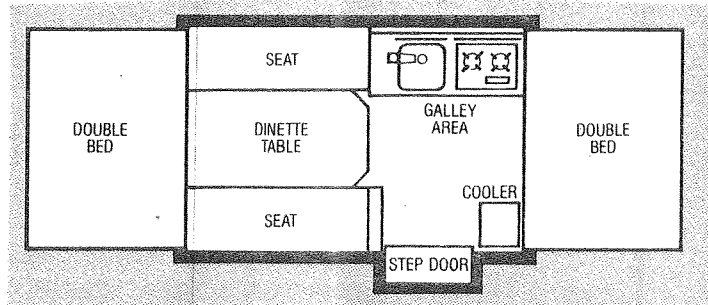

*Parts not shown on Parts Diagram.

NOTE: For color of Mattresses see "Bed" Page; for color of Cushions & Back Rest see "Seat" Page.

LIGONIER, 1460, 4737D702

Interior Height:	6'5"
Size Closed:	6'8" x 10'11"
Size Opened:	6'8" x 17'6"
Road Height:	44"
*Curb Weight:	890 lbs.
*Hitch Weight:	100 lbs.
Floor Area WxL:	6'2" x 6'10"
Cabinet Space:	39 cu. ft.
Tire Size:	5.70 x 8
Brakes:	Not Standard
Beds:	Two Std. 51" x 72"
Conv. Dinette/Bed:	40" x 73"
Tables:	x1 38" x 30"
Courtesy Light:	Not Standard
Hub Caps:	Standard
Sleeping Capacity:	6