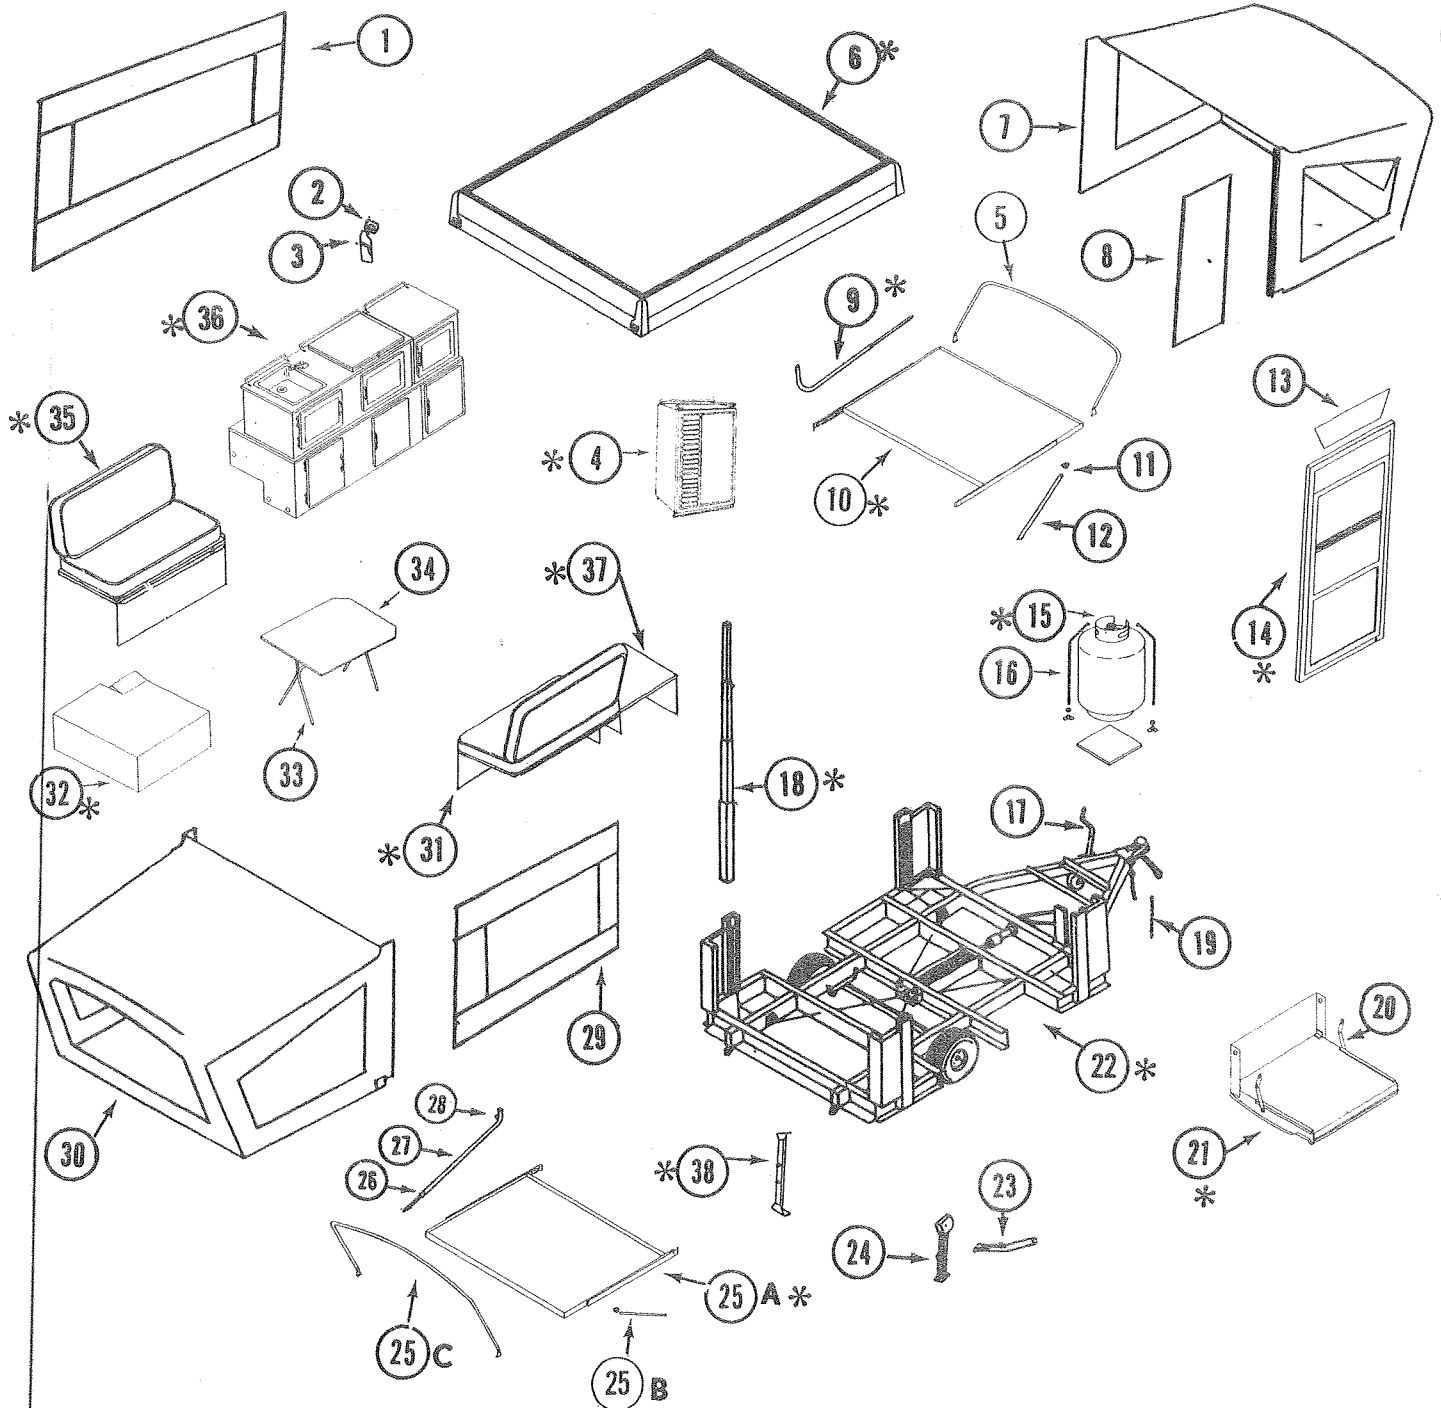

*SEE INDEX FOR PAGE SHOWING PARTS BREAKDOWN DIAGRAMS.