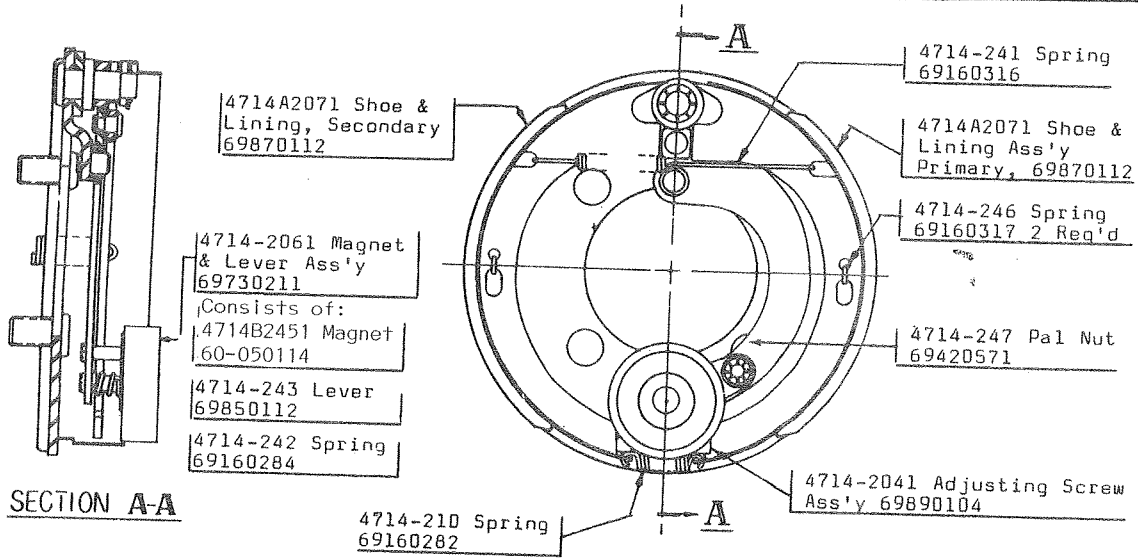

4733-3521 ELECTRIC BRAKE, RIGHT HAND (60250178)