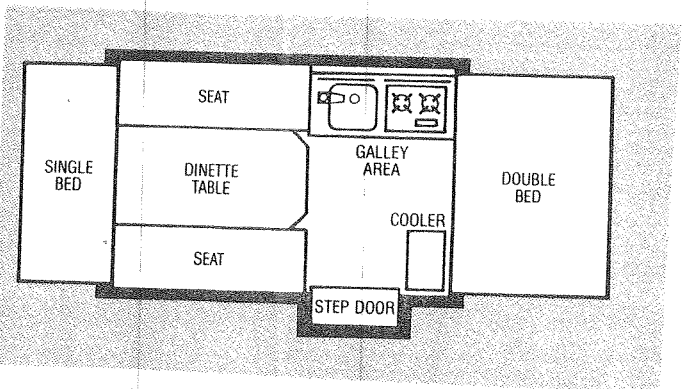

*Parts not shown on Parts Diagram.

NOTE: For color of Mattresses see "Bed" Page. For color of Cushions & Back Rests see "Seat" Page.

REBEL, 1465, 4737E700

Interior Height:	6'5"
Size Closed:	6'8" x 10'11"
Size Opened:	6'8" x 15'10"
Road Height:	44"
*Curb Weight:	870 lbs.
*Hitch Weight:	100 lbs.
Floor Area WxL:	6'2" x 6'10"
Cabinet Space:	39 cu. ft.
Tire Size:	4.80 x 8
Brakes:	Not Standard
Beds:	One Small 30" x 72" One Std. 51" x 72"
Conv. Dinette/Bed:	40" x 73"
Tables:	x1, 38" x 30"
Courtesy Light:	Not Standard
Hub Caps:	Not Standard
Sleeping Capacity:	5