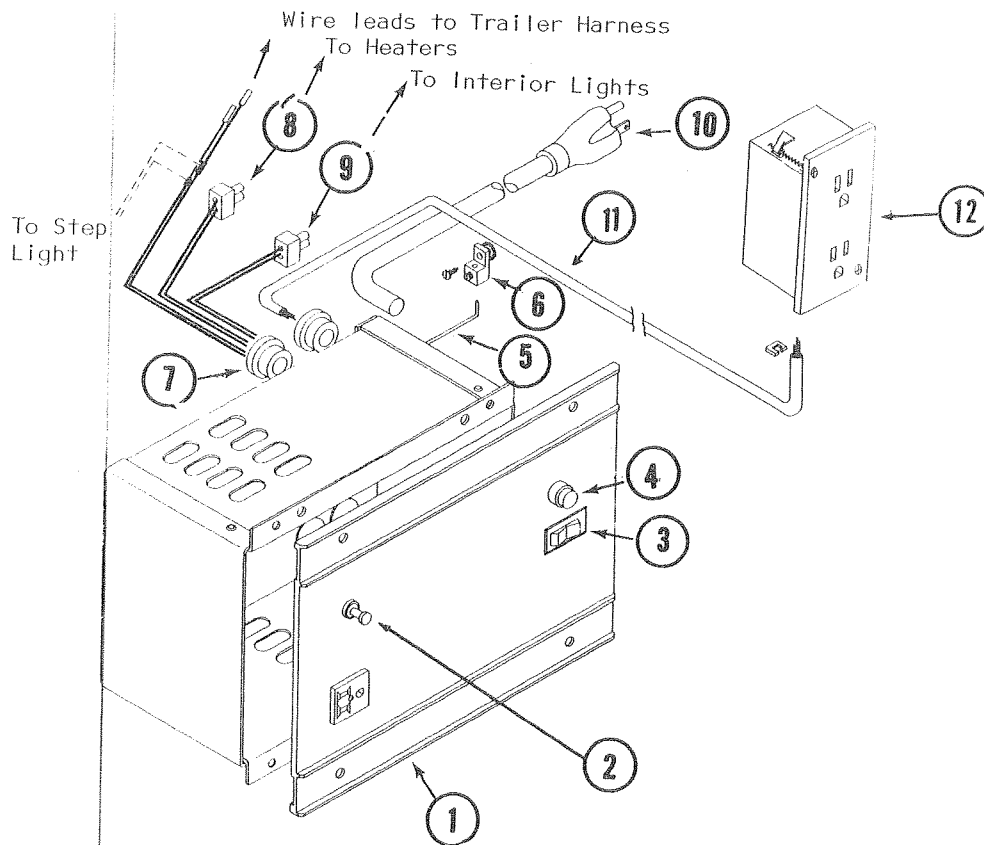

NOTE: Drapery Pkgs. contain Drapes, four S-Hooks, and four Tie-Backs.

MISCELLANEOUS ITEMS USED WITH DRAPES

PART NO.	DESCRIPTION
4724-073	Two-Inch S-Hooks (Drapes)
4725A1981	Curtain Tab M100 (Drapes)

NOTE: Drapery Tracks are now part of Rail.
 816-00-116-00 Drapery Tabs--Not used on 1400 Series