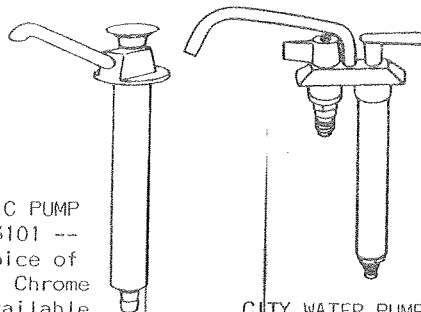

PLASTIC PUMP
4730A3101 --
No choice of
Color. Chrome
not available

CITY WATER PUMP
4732-1511

- 1 1017B1008 Screw
- 2 4734-287 Latch
- 3 1202B269 Washer
- 4 1201B608 Nut