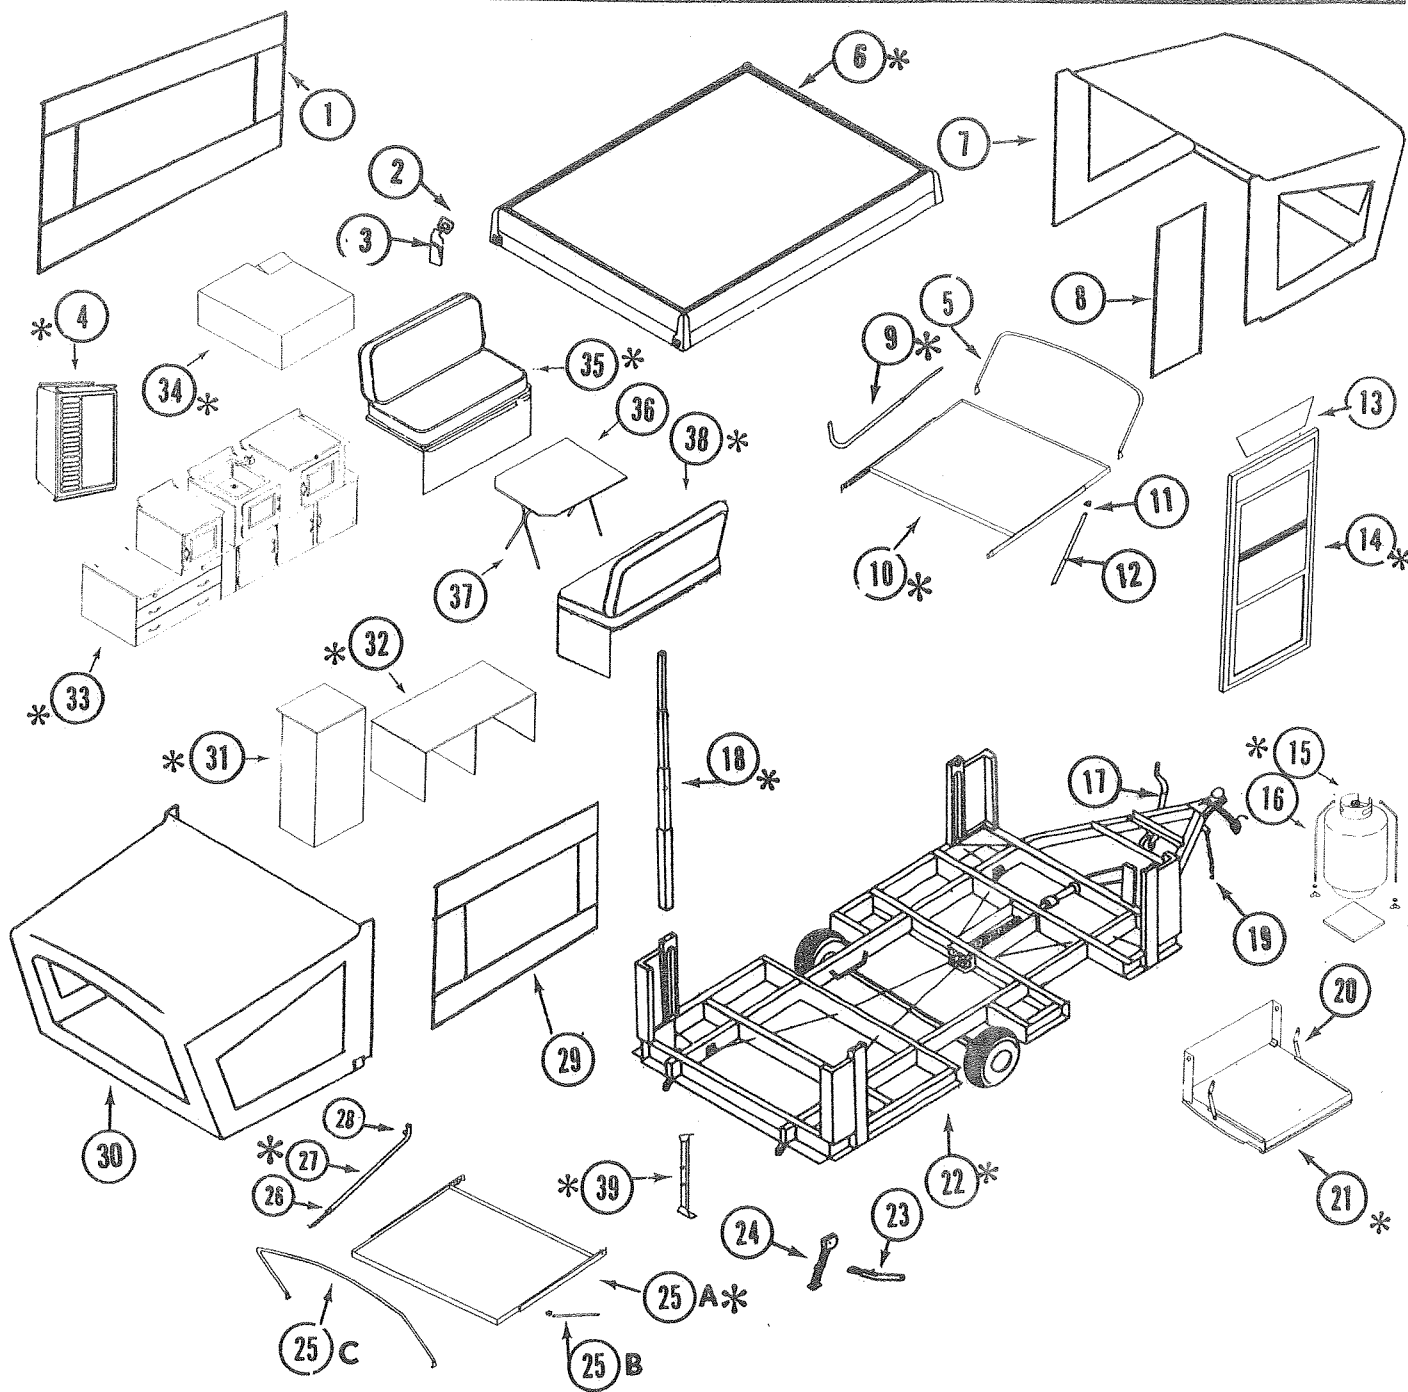

Model 1414 Ticonderoga LTD
Model 1494 Ticonderoga
Less Panels

1980 PARTS LIST

Coleman
Camping Trailers

*SEE INDEX FOR PAGE SHOWING PARTS BREAKDOWN.