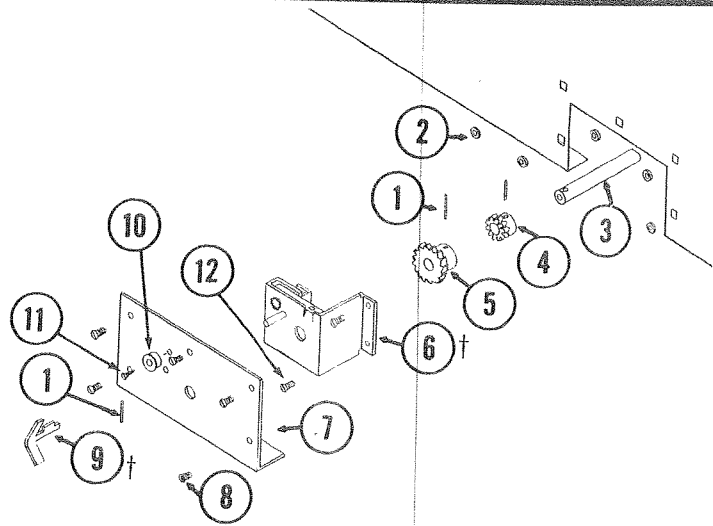

RATCHET ASSEMBLY AND RELATED PARTS

CODE	PART NO.	DESCRIPTION
1	4720B1481	Roll Pin, M5
2	4715-301	Push Nut, x5
3	4737-119	Whiffletree Extension, 1460, 1465
	4720C120	Whiffletree Extension, 1470, 1480
	4739-001	Whiffletree Extension, 1490's
4	4730B384	Sprocket, Small Steel
5	4737-450	Ratchet Gear (Not in Ratchet Pkg. because almost impossible to break or damage.
6	+4737A675	Ratchet Bracket
7	4739-174	Filler Plate 1460, 1465
	4715C123	Filler Plate 1470, 1480, 1490's
	NOTE: 17" of 435-00-000-16 Foam Tape is around perimeter of Filler Plate.	
8	4737A255	Screw x5 (Used to attach Filler Plates)
9	+4737-4671	Butterfly Switch & Plastic Cap
	*4737-469	Cap Only for Butterfly Switch
10	4724-260	Stop Button (Recessed Bumper)
11	1103B1012	Screw #10-3/4" Pan Recessed Hd.
12	4733-411	Tek Screw, #10-1/2"-16 UNC