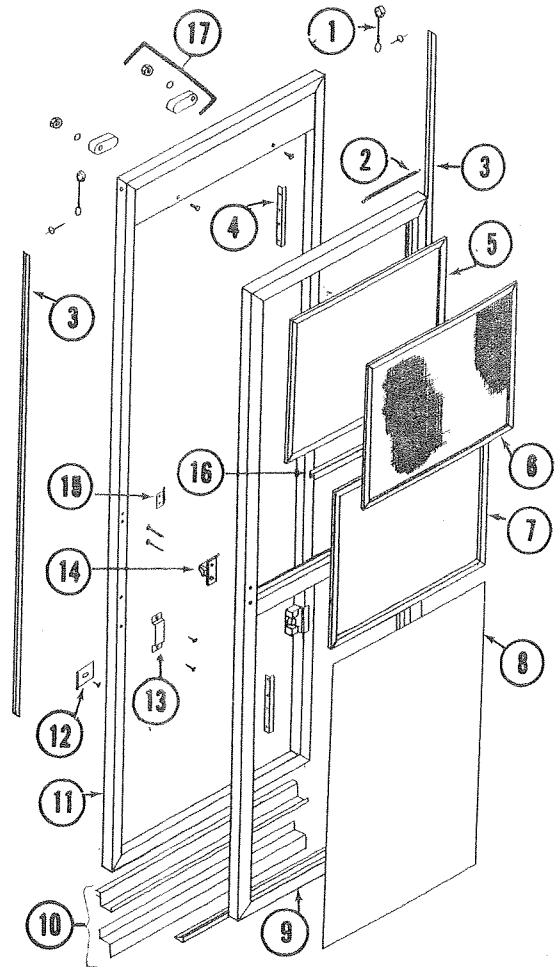

Camping Trailers

1980 PARTS LIST

Screen Door Jamb Drain System

SCREEN DOOR ASSEMBLY, 4710J5051
SCREEN DOOR JAMB ASSEMBLY, 4710K5091

CODE	PART NO.	DESCRIPTION
1	**4734B5211	Cable Ass'y, M2
2	4731A8201	Screen Door Spring Ass'y
3	4710D4101	Screen Door Seal, Vertical
	*1203-863	Rivet, x10 each side
4	4720C3601	Screen Door Hinge Ass'y
	*1203-863	Rivet, x3 each hinge
5	4710-5061	Screen Door Sliding Panel
6	4710A5011	Screen Dr. Screen Window Ass'y
7	4710-5041	Fixed Window Assembly
8	4710F387	Kick Plate, Mt. Vernon Cream
9	4710J5051	Screen Door Ass'y
10	4732D603	Screen Door Support Assembly
11	4710K5091	Screen Door Jamb Assembly
12	**4737-1921	Screen Door Slide Ass'y--Not included in Sc. Door Pkg.
13	**4737-5691	Screen Door Retainer
14	**4733C4791	Latch Ass'y
	*1202B026	Washer, x2
	*4737-321	White Rubber Button
15	4710C411	Strike--Ref Only, in 4733C379
	*1203-863	Rivet
16	406-00-000-85	Weather Strip, 18" Long
17	4734A2871	Overhead Door Latch Ass'y
	*4723A506	Safety Strap Ass'y
	*4730A354	Stud (to attach strap)

*Parts not shown on Parts Diagram.
**See Index for Parts Breakdown on this Pkg.

SCREEN DOOR LATCH ASS'Y

Part No. 4733C4791

Note: 1202B026 Washer
no longer in this
Package.