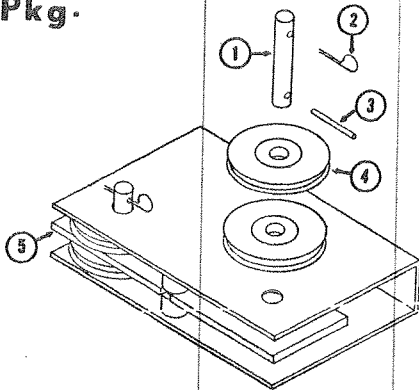

Separator Pkg.

SEPARATOR PULLEY PACKAGE

- 4715B6371 Separator Pulley Package, 1460, 1465, 1470 and 1480
- 4714A6371 Separator Pulley Package, 1490's

CODE	PART NO.	DESCRIPTION
1	4720E1561	Long Pin, M2
2	1204B108	Cotter Pin, x2
3	4710-3621	Roll Pin, M4
4	4715A537	Steel Pulley & Bearing, Bearing is 5/16" (1973 & Later Model Trailers)
5	4715B566	Separator (sold in 4715B6371)
	4739-516	Separator (sold in 4714A6371)
	NOTE:	4715-537 Steel Pulley & Bearing (1/4" bearing) is available for 1973 and earlier model trailers.