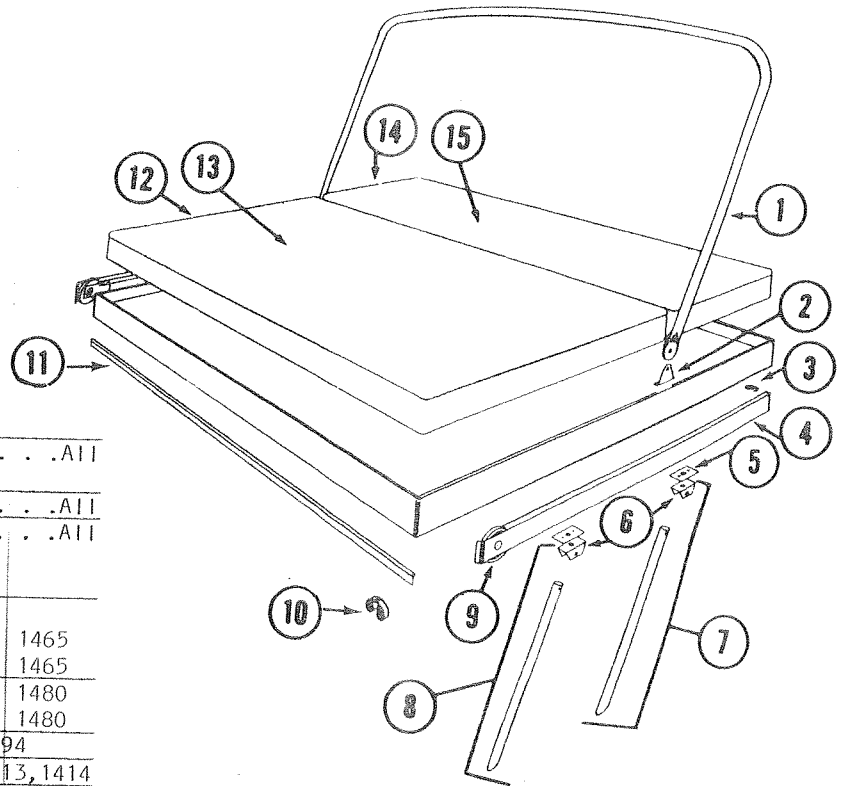

Bed Assemblies

1980 PARTS LIST

Camping Trailers

FRONT BED ASSEMBLIES, LESS MATTRESS
4739A6218 1460, 1465
4720G540 1470, 1480
4739A621 1490, 1493, 1494
4733C650 Long, 1410, 1413, 1414
REAR BED ASSEMBLIES, LESS MATTRESS
4737E540 1465
4720J539 1470, 1480, 1490's
See separate page for 1460 Rear Bed

CODE	PART NO.	DESCRIPTION
1	4737A5131	Canvas Support Ass'y. . . .All
	*4737A2631	Upper Support Ass'y
2	4720C5631	Bow Bracket Ass'y . . . .All
3	4720D402	Lashing Hook, Plastic . . .All
	*1203-874	Rivet, 1470, 1480
	*1203-884	Rivet, x1 each hook
4	FRONT BED EXTENSIONS	
	4739-6151	Frnt. Curbside x1, 1460, 1465
	4739-6191	Frnt. Roadside x1, 1460, 1465
	4731-6291	Frnt. Curbside x1, 1470, 1480
	4739-6191	Frnt. Roadside x1, 1470, 1480
	4739-6191	Frnt. x2, 1490, 1493, 1494
	4733-6291	Frnt. Long, x2, 1410, 1413, 1414
	REAR BED EXTENSIONS	
	4739-6191	Rear x2, 1470, 1480, 1490's
	4737-5281	Rear Extension x2, 1465
5	*4734C447	Support Plate, 3/4" x2 1/16", Ch. Br.; Above Plywood on Bed
	*4737-417	Support Plate, Lg., 6 1/4" x 6 1/4" Below Plywood, Ch. Br.--Not on 4737E540 Rear Bed 1465.
	*1040B1612	Bolt, 1/4"-20x3/4", x2 NOTE: This bolt goes through 4734C447 Plate, through Plywood, through 4737-417 Plate & screws into weld nut in leg bracket.
6	4734-514	Leg Bracket--used all sup. legs
	*4720A2361	Support Rod & Pal Nuts
7	4720D5821	Front Bed Support, x2--all Reg. Beds, Ch. Brown
	4733D6351	Long Front Bed Support, x2 1410, 1413, 1414
8	4737B5271	Rear Bed Support Ass'y x2, 1465
	4734B5881	Rear Bed Support Ass'y x2, 1470 1480, 1490, 1410, 1493, 1413, -94, 14
9	+4720B0831	Nylon Wheel (All Bed Extensions)
	+4739-456	Nylon Wheel 1460, 1465
	*4731A128	Shoulder Rivet (Rivet Head must be flush or below surface of Ext)
	*4720B5621	Roller Ass'y (All Bed Extensions)
	*1203-863	Rivet (Roller to Bed Extension)
10	4720A0771	Bed Support Clips, M4. . . .All
	*1203-884	Rivet
11	406-00-000-39	Bed Seal (6 foot each Bed)
	*4731-471	Roller Support
	*1202-640	Brown Nylon Washer

CODE	PART NO.	DESCRIPTION
12	MATTRESSES	
	+4723A6671	Frnt. 1460 (71"x51"x3") (Red) See Exp. Bed for 1460 Rear
	+4724A6491	Rear, 1465 (72"x29"x3") (Rust)
	+4723A6661	Frnt. 1465 (71"x51"x3") (Rust)
	+4724B5491	Frnt & Rear, 1470 (71"x50"x4") (Rust)
	+4725H5391	Frnt & Rear, 1480 (71"x50"x4")
	+4725H5391	Frnt & Rear, 1490, 1410, (Gold)
	+4724B5491	Frnt & Rear, 1493, 1413, (Rust)
	+4724B6121	Frnt & Rear, 1494, 1414, (Red)
13	MATTRESS COVERS	
	+4723-0201	Frnt 1460, Cover for 4723A6671
	+4723A5171	Rear 1465, Cover for 4724A6491
	+4723-0191	Frnt 1465, Cover for 4723A6661
	+4724B5471	Frnt & Rr. 1470, for 4724B5491
	+4725H5381	Frnt & Rr. 1480, for 4725H5391
	+4725H5381	Frnt & Rr. 1490, 1410, for 4725H5391
	+4724B5471	Frnt & Rr. 1493, 1413 (4724B5491)
	+4723B5011	Frnt & Rr. 1494, 1414 (4724B6121)
14	+4723A5961	Frnt Small Mattress 1410 (Gold)
	+4723A5971	Frnt Small Mattress 1413 (Rust)
	+4725G6201	Frnt Small Mattress 1414 (Red)
	Note: Small Mattress size is 71"x23"x4"	
15	+4723A6311	Front, 1410, Cover for 4723A5961
	+4723A6301	Frnt., 1413, Cover for 4723A5971
	+4725G6191	Frnt., 1414, Cover for 4725G6201

MATTRESS COLORS