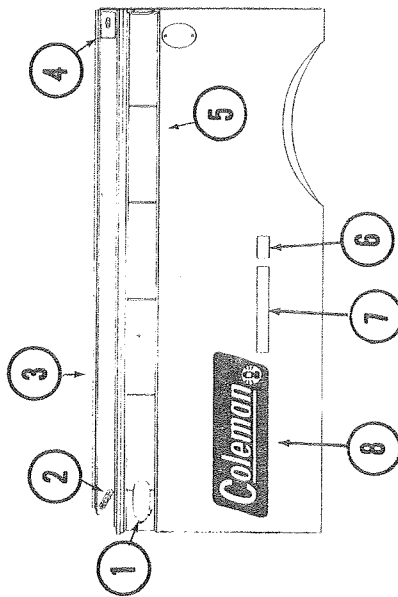

PANELS PARTS LIST--1470, 1480, 1490, & 1490's

CODE	PART NO.	DESCRIPTION	USED ON MODELS
61	4734B3921	Tail Light, Complete, Right	All
	*4733-411	Screws, x4	All
62	4739-431	Red Lens, (4734B3911, 4734B3921)	All
	*4739-434	Tail Light Screws (holds Lens On)	All
63	4734B3911	Tail Light, Comp, Left	All
	*4733-411	Screws, x4 each	All

*Parts not shown on Parts Diagram.
**4714A4501 Universal Wall Panel Package contains one sheet of wall paneling, 48" x 18 1/8". Can be cut to size for any Wall Panel.
All-Body Panels are Mount Vernon Cream. Logos and Decals are Chocolate Brown. All Decals and Logos are shipped separate as they are not in the panel packages this year.
Where "1490's" appear, it indicates that the part is used on the 1490, 1410, 1493, 1413, 1494, 1414.
Items showing "x2" etc. indicate that they are used times two in the assembly. They are sold one to a package.
Items showing "M4" etc. indicate that they are packed four to a package and are shipped only in packages of four. They are priced per unit.
NOTE: All seven digit part numbers are not stock items and may take slightly longer for delivery.

RIGHT REAR PANEL--TRIM TAPE & MISC. PARTS

RIGHT REAR PANEL--TRIM TAPE & MISC. PARTS

CODE	PART NO.	DESCRIPTION
1	4733B1311	Side Marker Lamp, Red
2	4730A1181	Adjustable Studs, M2
3	4739A270	Side Rail, 1460, 1465
	4720H135	Side Rail, 1470, 1480
	4734D179	Side Rail, 1490's
4	4737-1921	Screen Door Slide Pkg.
5	435-00-000-88	Trim Tape, 1460, 1494, 1414
	435-00-000-90	Trim Tape 1465, 1470, 1493-13
	435-00-000-89	Trim Tape, 1480, 1490, 1410
6	4739A191	LTD Decal
7	4739A192	Ligonier Name Decal, 1460
	4739A039	Rebel Name Decal, 1465
	4733D462	Gettysburg Name Decal, 1470
	4733E051	Valley Forge Decal, 1480
	4733F407	Brandywine Name Decal, 1490-10
	4739B022	Saratoga Name Decal, 1493, 1413
	4739A040	Ticonderoga Name Decal, 1494-14
8	4733C461	Coleman Name Decal