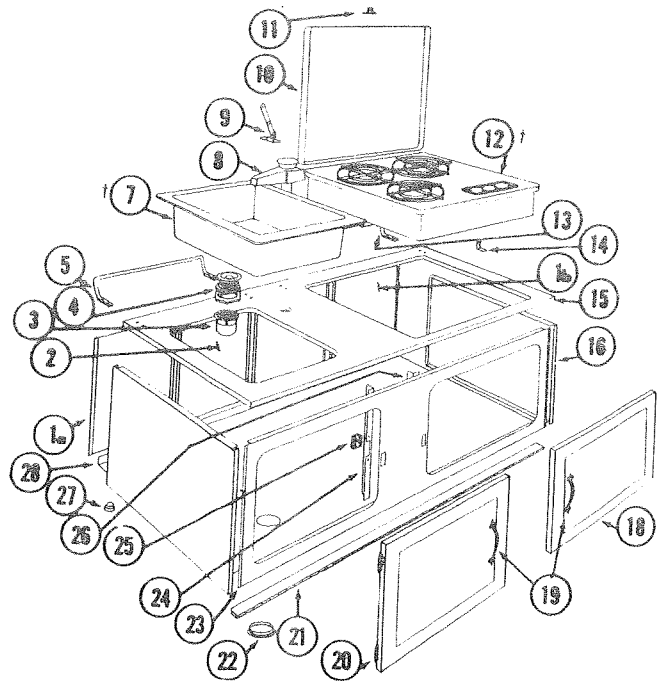

CODE	PART NO.	DESCRIPTION
1a	Upper Galley Back Panel, Left Rear 4737A207	1460, 1465, 1470, 1480, 1490's
1b	Upper Galley Back Panel, Right Rear 4737A105	1460, 1465
	4737A207	1470, 1480, 1490's
2a	Upper Galley Back Panel, Center 4737A207	1470, 1480, 1490's
		1460 & 1465 Center Left
2b	Upper Galley Back Panel, Center Right 4748-063	1460, 1465
3	4734A0671 Drain Trap *4714-106 Drain Trap Clip *4734-329 Foam Gasket	
4	4730C3151 Basket Strainer *4714A0661 Crumb Cup	
5	4734A0991 Towel Rack, Short (14 1/2") 1460, 1470, 1480, 1490's, x1 4734A0841 Towel Rack, Centered on 1465 *1016B1018 Bolt (Machine Screw) *1201B695 Keps Nut	
6	Number not Assigned	
7	4720C3491 Sink, Coppertone, 1465 4710B0301 Sink, Stainless Steel, 1460, 1470, 1480, 1490's	
8	4734-0161 Faucet Pump, All except LTD's *1103B0814 Screw, x4 each pump *4714-0461 Faucet Pump Repair Kit *4714-2531 Bottom Cap, Gasket & Valve Disc *4739-6271 Zurn Electric Pump, LTD's *4739-1241 Faucet Switch & Yoke, LTD's *4739B513 Wire Extension for Elec. Pump 36", Black & White Wires	
9	4720A4511 Stove Cover Support, Now part of Stove Cover except 1465 *4739-419 Vinyl Cap *1103E1008 Screw, x2(Cov. Sup. to Gal. Top)	
10	4739-6021 Stove Cover for 4739-2921 1460 2-Br. Canadian Stove 4739-2881 Stove Cover Coppertone, for 4739-2871 2-Br. Stove, 1465 4739-6011 Stove Cover for 4739-2931 3-Br. Canadian Stove, 1470, 1480, 1490's	
11	4733-401 Stove Cover Latch, 1465 *1203-870 Rivet, x2, 1465	
12	4739-2871 Stove, Safari, 2-Br., 1465 Coppertone 4739-2921 Stove, 2-Br., Chrome, Canadian 2202K, Identified by screws holding cook top to stove. 1460 4739-2931 Stove, Brushed Chrome, 3-Br., Canadian 2203K, Identified by screws holding cook top to stove. 1470, 1480, 1490's *4737A554 Gas Supply Line, 1460, 1465 *4710E654 Gas Supply Line, 1470, 1480, 1490's *1201-870 Hose Clamp, 1460 & 1465 x2 1470, 1480, & 1490's x1 *1103E1008 Screw, x1 each clamp *4730A3431 Gas Hose-Attaches to Gas Sup. Line	
13	4734A0991 Towel Rack, Short, 1460 4734A0841 Towel Rack, "Centered", (22 3/16") 1465 4734A0841 Towel Rack, Right, (22 3/16") 1470, 1480, 1490's *1201B695 Keps Nut, x2 each rack *1016B1018 Bolt, x2 each rack	

CODE	PART NO.	DESCRIPTION
14	4733-402 Stove Cover Strike, Not 1465 *4748-062 Stove Strike, 1465 *1103E1008 Screw (Stove Cover Strike)	
15	Upper Galley Top, All Butcher Board 4737F0481 1460, 41 3/4" x 18 7/8" 4737C1131 1465, 42" x 18 11/16" 4739C1041 1470, 1480, 1490's, 19 3/16" x 18 7/8"	
16	4737A206 Upper Galley Side Panel, All	
17	Number not Assigned	
18	4739B535 Door Ass'y, 1460 4737C517 Door Ass'y, 1460 4739-612 Door Ass'y, 1470, 1480, 1490's	
19	4739A050 Door Pull, Antique Brass *4739-052 Screw, #6 x 3/8", Ant. Copper *1203-895 Rivet, Black(Hinge to Gal Frt)	
20	4739A051 Hinge, x2, Antique Brass *4739-052 Screw, Antique Copper	
21	4737-106 Galley Hinge, 1460, 1465 4730A215 Galley Hinge, 1470, 1480, 1490's *4733-060 Rivet x9 (Hinge to U. Galley)	
22	406-00-000-53 Edge Moulding--Use around holes for hose.	
23	4737D029 Upper Galley Front 1460, 1465 4733D040 Upper Galley Frt. 1470, 1480, 1490's	
24	4733C045 Latch Support	
25	4733-6391 Latch & Strike Pkg., x2 *1203C248 Rivet, x2 each Latch	
26	4733C045 Latch Support, 1460, 1465 4737A086 Latch Support, 1470, 1480, 1490's *4733-060 Rivet, x4	
27	Number not Assigned	
28	4737C254 Upper Galley Bottom, 1460, 1465 4737C215 Upper Gal. Bottom, 1470, 1480, 1490's *4733-299 Galley Instruction Decal (Bottom of Upper Galley) *4734-396 Warning Decal "It is not safe to use cooking appliances for comfort heating"	

*Parts not shown on Parts Diagram.