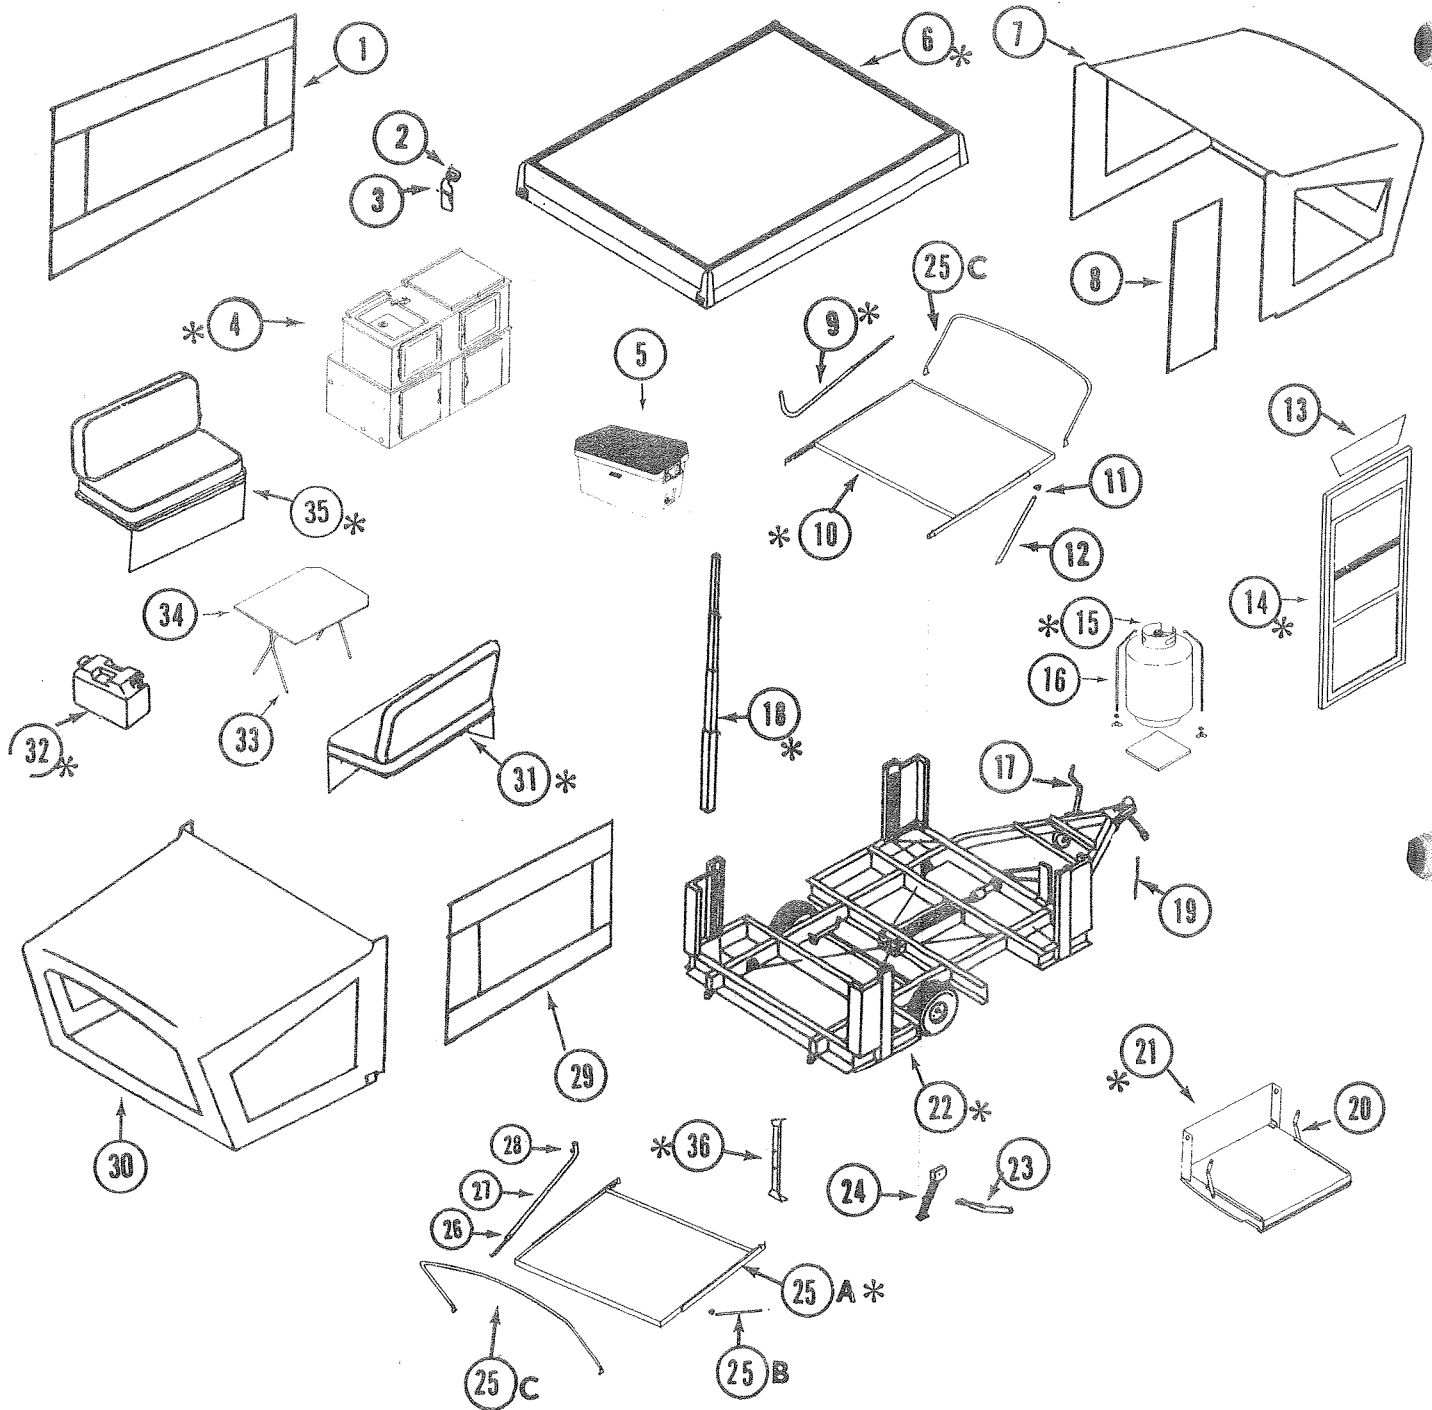

*SEE INDEX FOR PAGE SHOWING PARTS BREAKDOWN DIAGRAMS.