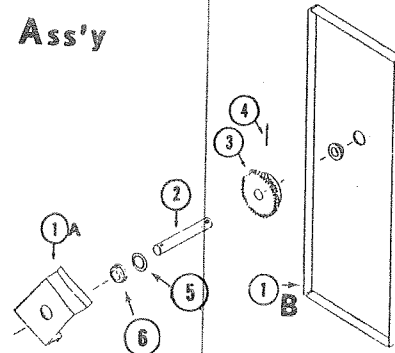

Sprocket Ass'y