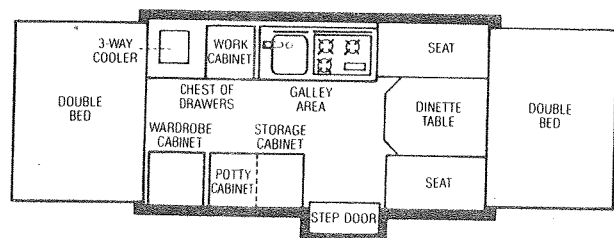

TICONDEROGA