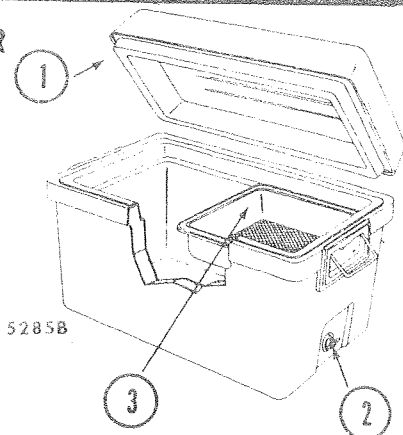

PRIVACY CURTAINS

- 4725A1981 Curtain Tabs, M100

SCREEN ADD-A-ROOM 4728A5601, 4728-5621

- 4723-5291 Pole Ass'y x3
- 8451-010 10" Twist Stake, x12
- 1225U338 Zipper, S. H. x2
- 1225U339 Zipper, Fin Half, x2
- 1225-419 No. 5 Zipper Br. Pull, x1
- 665-05-000-27 No. 5 Ziplon Chain Zipper 9/16

VANITY BOARD 4733E6341

- 4734A1681 Cup Dispenser
- 4734-202 Chain, x2
- 4734-203 S-Hook, x4
- 4734-204 Eye Screw, x2

WARDROBE RACK ASS'Y 4733A6441

- 4734A1181 Wardrobe Hanger
- 4734A153 Wardrobe Bracket
- 1201B611 Lock Nut, x4
- 1103E1008 Screw, x4, 10x1/2"
- 1022B081 Screw, x2

REPAIR PARTS FOR ACCESSORIES--PREVIOUS YEARS

- 4714-5831 Bumper Extension, T. Br. (4733B6481)
- 4714-5851 Ridge Pole (Deluxe Canopy x3)
- 4715-5761 Eave Poles (4727G6311, 4727G6211 x3) also older models x2 (Blue Tip)
- 4715-5771 Ridge Pole Ass'y, (Yellow Tip) 4727-6211 & 4727-6311 x1 (1969, 1970)
- 4724-167 Canopy Bracket (Deluxe Canopy)
- 4724-6021 Support Plate Ass'y (Deluxe Canopy)
- 4724-6041 Brace Pole Ass'y (Deluxe Canopy)
- 4724B6551 Canopy Only, Less Poles (4724B7011)
- 4724B6561 Canopy Only, Less Poles (4724B7021)
- 4728-5721 Center Pole (4728-5611)
- 4728-5781 Eave Pole (Cabana)
- 4728-5791 Brace Pole, (Cabana)
- 4732A6111 Heater Vent Pkg. (9210A 4733B6541)
- 4734-1181 Wardrobe Hanger (4733-6441) T. Br.
- 4734-153 Wardrobe Bracket (4733-6441) T. Br.
- 4734B1831 Boat Rack Bracket, Rust
- 4734C5361 Cooler Strap Ass'y

POLY-LITE COOLER

Model 5285B

POLY-LITE COOLER, 5285B704, 1465

CODE	PART NO.	DESCRIPTION
1	5285-1301	Lid Ass'y, White
2	5214B5071	Drain Assembly, Need Grommet
	*1212-0351	Grommet
3	5280-1171	Tray

NOTE: Cooler Size is 21"x13 1/2"x 14".
Color is Wheat Gold with White Lid.
38 Quart Capacity.

*Part not shown on Parts Diagram.