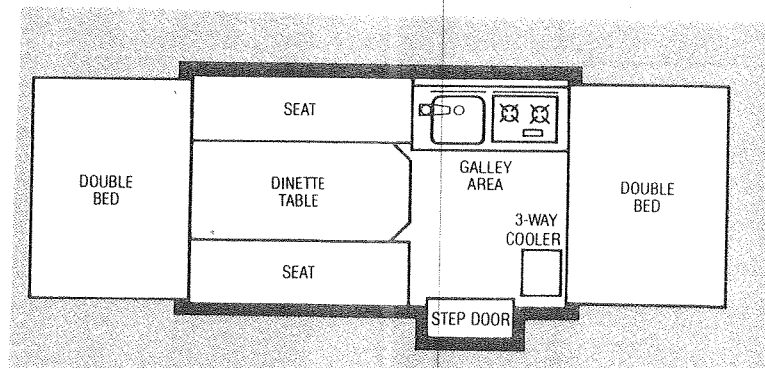

*Parts not shown on Parts Diagram.

NOTE: For color of Mattresses see "Bed" Page. For color of Cushions & Back Rests see "Seat" Page.

GETTYSBURG®, 1470, 4733G700

Interior Height:	6'5"
Size Closed:	6'8" x 12'6"
Size Opened:	6'8" x 19'4"
Road Height:	47"
*Curb Weight:	1150 lbs.
*Hitch Weight:	100 lbs.
Floor Area WxL:	6'2" x 8'6"
Cabinet Space:	42 cu. ft.
Tire Size:	20.5 x 8.0 x 10
Brakes:	Not Standard
Beds:	Two Std. 51" x 72"
Conv. Dinette/Bed:	56" x 73"
Tables:	x1, 48" x 30"
Courtesy Light:	Not Standard
Hub Caps:	Not Standard
Sleeping Capacity:	7

*Less optional accessories and coupled to tow vehicle.
†To add brakes, buy 4714A2011 Brake Package.