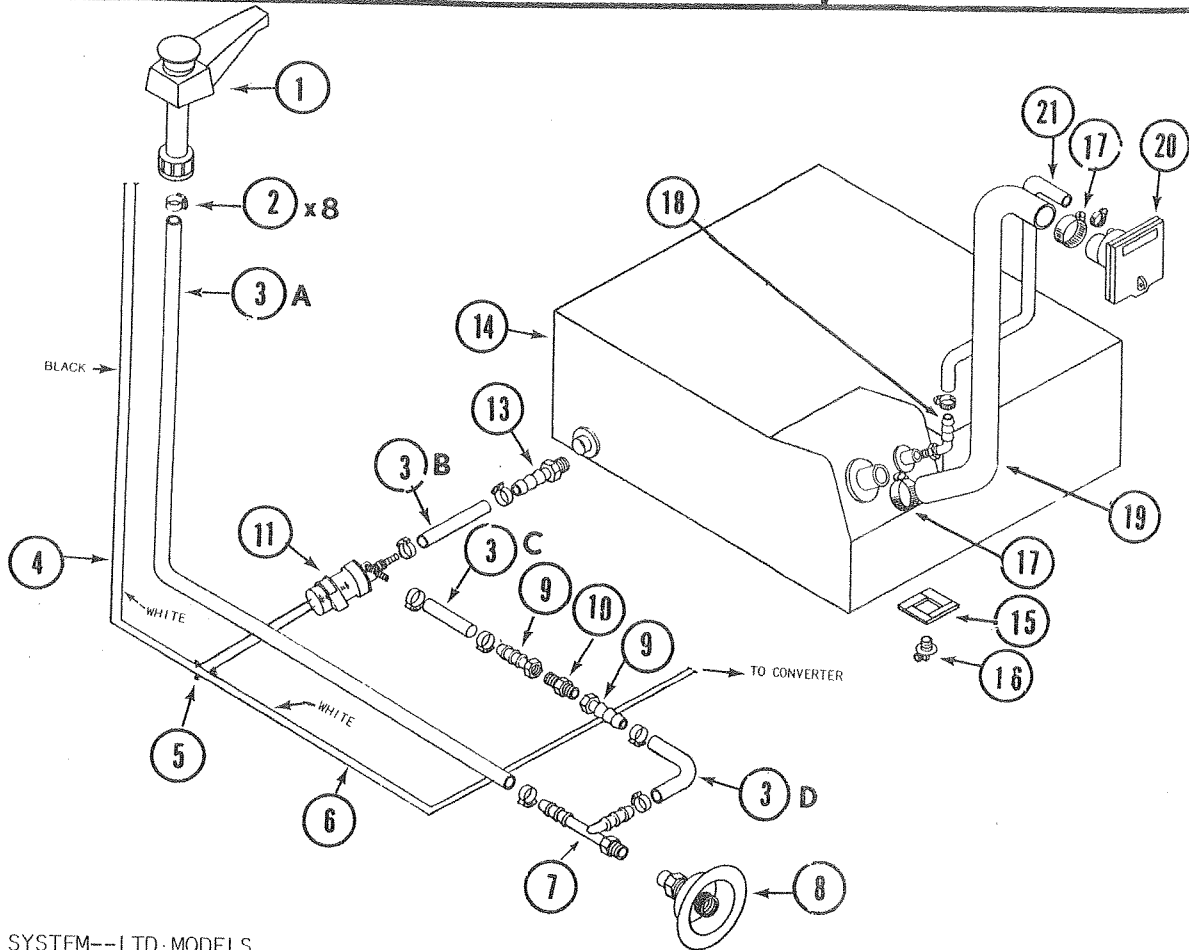

WATER SYSTEM--LTD MODELS

CODE	PART NO.	DESCRIPTION
1	4739-1241	Faucet, Yoke & Switch Ass'y
	*4739-124	Fork Terminal
	*4714-2481	Faucet Switch
	*4714-249	Faucet Yolk
2	4731-305	Adjustable Hose Clamp
3	4714-038	High Pressure Hose (Sold by ft) Sold only by foot, measures following are in inches--Hose to be cut to size.
3A	38 Inches	
3B	4 Inches	
3C	18 Inches	
3D	37 Inches	
4	4739B513	Harness Extension to Pump (From Faucet to Pump)
5	4734-238	Connectors (Blue) x3
6	4739A512	Extension Harness (Pump to Converter)
7	4734-2321	Running Tee
8	4732B1521	City Water Fill (Round)
	*4737-255	Screw #8-18, Overall Length 5/8"
	*4714-0481	City Fill Cap & Plastic Strap
9	1218-102	Female Push Adapter
10	2235-615	Check Valve, NOTE: 2235-5151 can be substituted.
	*1201-865	Clamp (Check valve to wall)
	*1103B1012	Screw, x2

CODE	PART NO.	DESCRIPTION
11	4739-6271	Electric Pump
12	Number not assigned	
13	4732A4561	Hose Adapter
14	4733F1411	Water Tank W/Spigot & Adapters
	*4734B320	Tank Bracket, x2
	*1103B1012	Screw (Tank Bracket to Floor)
	*4733-411	Tek Screw, x2(Tank Brkt. to Wall)
	*4737-4641	Filter
	*4734-368	Decal ("Caution! No Step")
15		Use foam tape, tape pieces around drain, Spigot on Water Tank.
16	4715E4381	Spigot
17	4715-4501	Hose Clamp, 1 1/4"
18	1218-351	Elbow
19	4731F1081	Large Hose, 1 1/4" Dia I.D. 7" Long, Cut to size.
20	4731B1711	Fill Spout (Square)
	*4737-255	Screws, Type 2, #8-18, 5/8" Len.
	*4735C098	Water Decal (On Fill Spout)
21	4733B1201	Vent Hose, 1/2" O.D. 11" Long-- 1980 Trailers require 8", cut to size.

*Parts not shown on Parts Diagram.

Items showing "x2" etc. indicate they are used times two on assembly. They are sold one to Pkg.
NOTE: All 7 digit part numbers are not stock items and may take slightly longer for delivery.