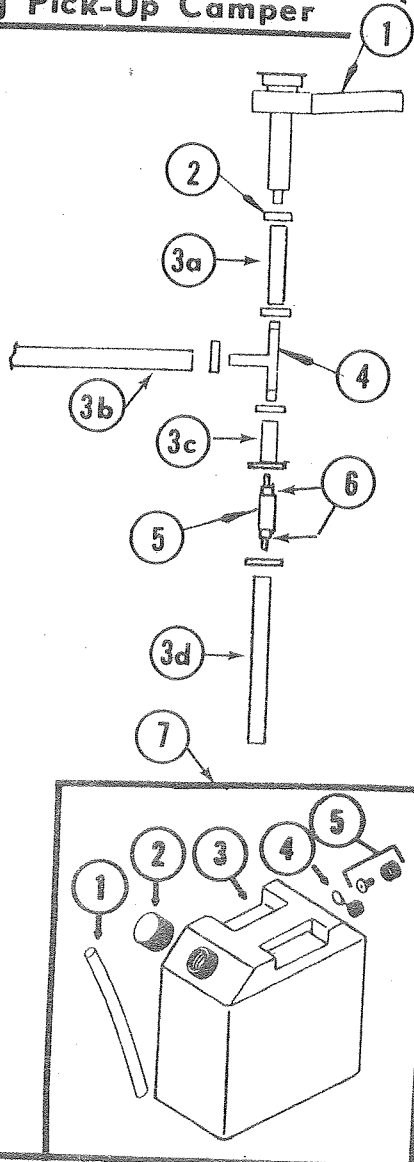

Folding Pick-Up Camper

1979 PARTS LIST

Water System Cook Stove