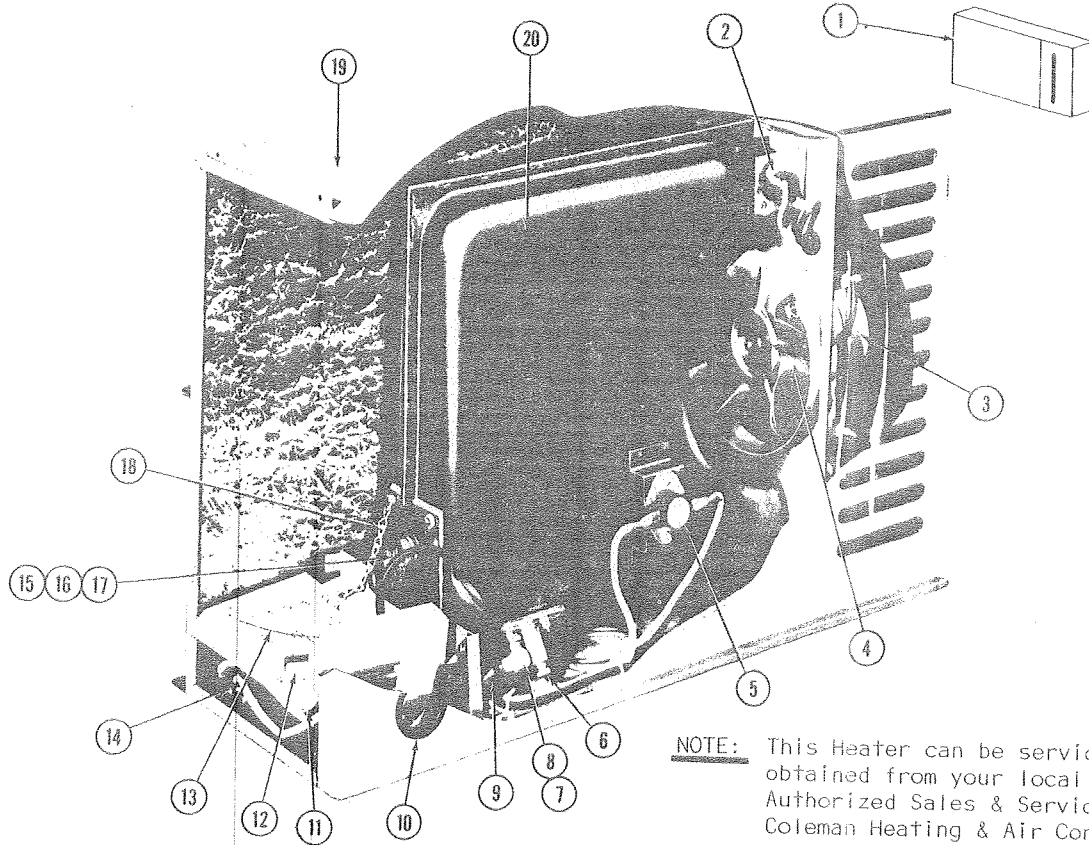

NOTE: This Heater can be serviced, or Parts obtained from your local Coleman Authorized Sales & Service Center for Coleman Heating & Air Conditioning.

HEATER, 4737-6921, PIEZO LIGHT (4312-729)

CODE	PART NO.	DESCRIPTION
	8B295	Enamel, Cocoa Brown
1	4312-3221	Thermostat--W-R #1D30
2	4322-3081	Fan Switch C-125° 0-100° T1#20601F29
3	4712-3019	Motor, 12V DC 1.5 Amp VMC #287-125
4	4312-3051	Fan Blade 5½ D. 40° P. 5 Blade Torin
5	4312-3091	Limit Switch, 0-195° C-155° TOD#60T11-201036
6	9210-3141	Thermocouple, 24", G-C #2500G24L
7	4312-5241	Pilot Burner W/Orifice & Electrode, Gasket and Insulator.
8	9969A0101	Pilot Orifice, .010
9	4312-1541	Pilot Tube, Formed
10	1204-036	Snap Bushing
11	4312A145	Valve Cover
12	4312-3331	Igniter, Panasonic #EFI-AA25
13	4312-190	Lighter Rod
14	4312B3501	Gas Valve
15	4312B5021	Burner Door W/Cap, Glass & Gasket (4312A192 Glass & Gasket)
16	4312A1991	Gasket Pkg, Burner Door & Pilot
17	4312-5121	Lighter Cap
18	4312-349	Chain 6"
19	4312C5851	Casing Ass'y
20	4312-5751	Heat Exchanger W/Burner Door & Gasket

CODE	PART NO.	DESCRIPTION
21	*4312-3271	Burner W/Air Shutter
22	*9904-0381	Orifice, .038
23		Number not assigned
24	*4312-5261	Junction Box, Complete
25	*4230-3611	Toggle Switch
26	*4312-628	Wire Bundle W/Plastic Connector
27	*1204-035	Snap Bushing
28	*4312C5881	Front Panel (Door) Dark Brown, With Knob & Latch
29	*4312-3201	Knob & Latch Package.
30	*4312A561	Single Parts Pkg--Use 4312-3221
31	*4312-220	Half Union, 5/8-18 Flare x 1/4-18 NPT
32	*4312-135	Reducer 1/4-18 NPT x 1/8-27 NPT
33	*1211-017	Nipple, 1/8 x 12" Long
34	*1210-001	90° Elbow

Note: The 4312A6301 Vent is found in the Heater Installation Kits. It is also an Acc'y.

Note: The 4312A6321 Vent for 1321 will be found in the Heater Installation Kit. It is also an Accessory.

*Parts not shown on Parts Diagram.