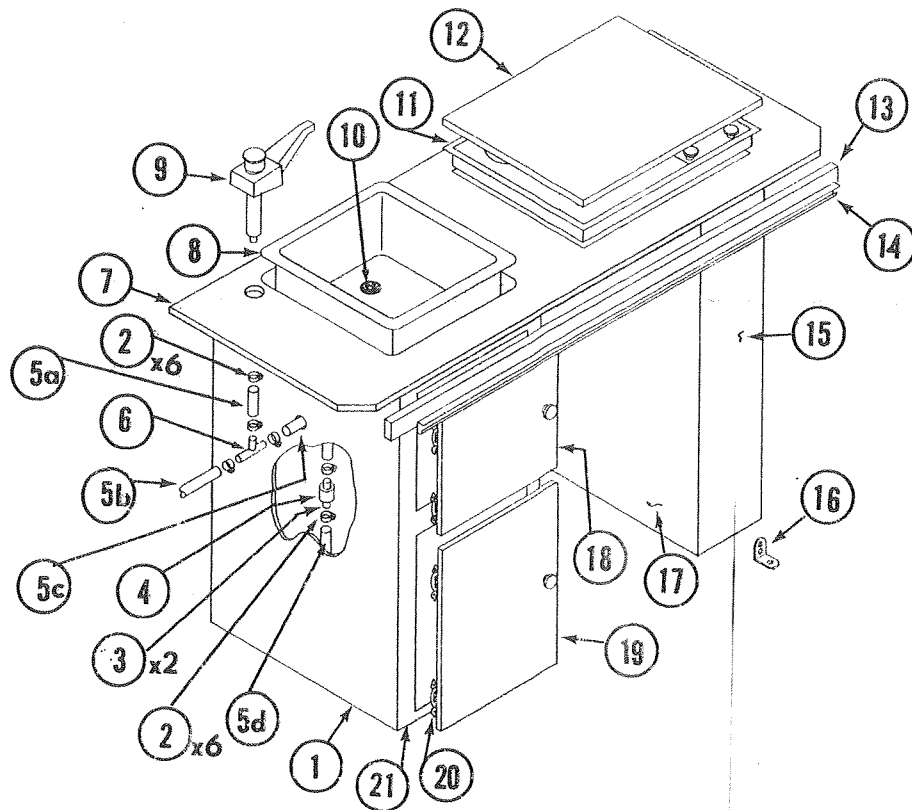

DRAIN SPOUT CAP
4714-0021 for
4734A0681 Drain

GALLEY ASSEMBLY, 4738-777, 1321

CODE	PART NO.	DESCRIPTION
1	4738-923	Galley Side Panel, Left
	*4738-924	Galley Side Panel, Right
2	4731-305	Adjustable Hose Clamp, 5/8", x6
3	1218-102	Female Push Adapter, x2
4	2235-615	Check Valve
5	4714-038	High Pressure Hose (Sold by Ft.) Sold only by foot, measures following are in inches--Hose to be cut to size.
5a	2 Inches	
5b	9 1/4 Inches	
5c	9 Inches	
5d	22 Inches	
6	1218-150	Barbed Tee
7	4738-9171	Galley Top, Egyptian Marble
	*4738-942	Galley Angle, x2
	*1103E1008	Screw, #10 x 1/2"
	*4723-578	Cooler Strap Ass'y
	*4733-451	Bracket
	*1103B1010	Screw, x2
8	4710B0301	Sink, Stainless Steel
9	4734-0161	Zurn Pump & Faucet Ass'y
	*4714-0461	Pump Repair Kit
	*1103B0814	Screws, x4 (Pump to Galley)
10	4730C3151	Basket Strainer
	*4714A0661	Crumb Cup
11	4739-2871	Stove, 2-Burner, Coppertone
	*4734-396	Decal, Warning (for heat)
12	4739-2881	Stove Cover, 2-Br, Coppertone
	*4738-392	Decal, Caution (Do not use appliance with roof in Travel Position.)