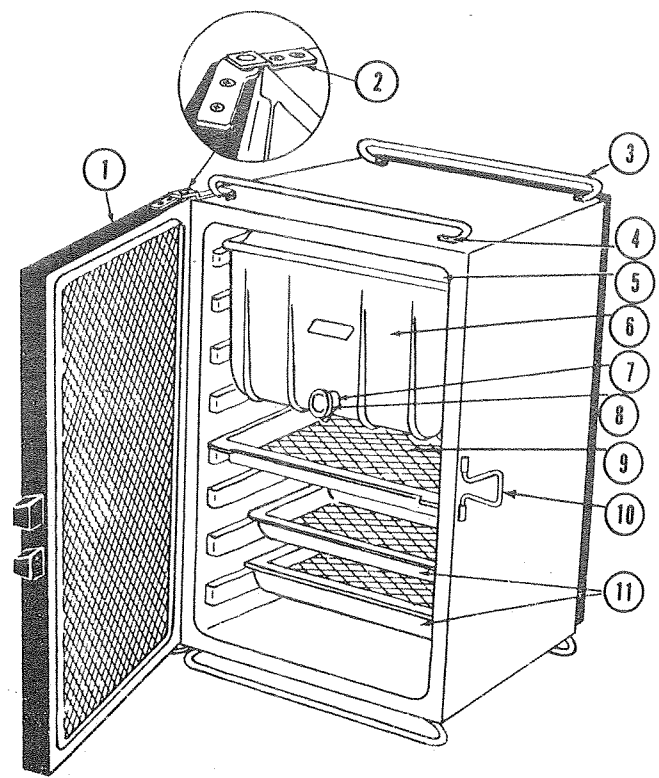

*Not shown on Parts Diagram.
†Cushions for 1321, 1320 are Burnt Orange color and cushions for 1220 are plain Rust color.

CONVERTIBLE COOLERS, 5257A707

CODE	PART NO.	DESCRIPTION
1	5257A5221	Door Assembly
2	5257A5151	Hinge Plate
	*5257-1951	Hinge Support (Door)
	*5216-140	Screw, Hinge Support
3	5257A111	Leg, x4
4	1103B0806	Screw, x2 each Leg
5	5257-1181	Ice Container Lid
6	5257A1171	Ice Container, Less Lid & Faucet
7	1212-0121	Grommet (Ice Tub)
8	5217-5801	Faucet Complete
	*5500B263	Nut Only (Plastic)
9	5257-1101	Drip Tray
10	5257-1821	Latch & Pivot
11	5257-1141	Small Tray, x2
	*8B262	Lacquer, Parchment

*Not shown on Parts Diagram.

NOTE: COOLER SIZE: Outside dimensions is 26 1/4" x 17 1/2" x 15 3/4". Cooler hold 68 quarts.