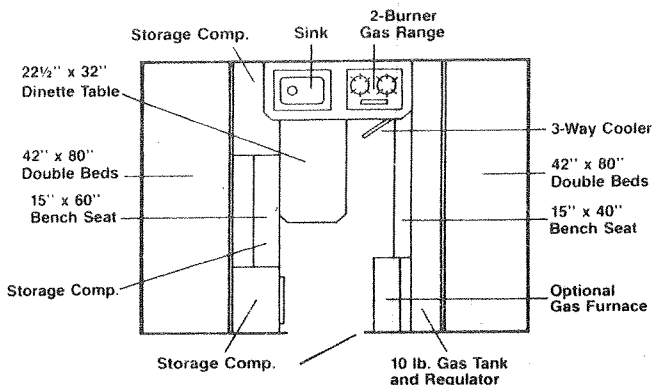

Country Squire Jr.

4738-760 COUNTRY SQUIRE JR. 1321 FOLDING PICK-UP CAMPER

Length, Closed 86"; Opened 86".
 Width, Closed 70"; Opened 126".
 Height, Closed 50"; Opened 76".
 Weight (Dry) 780 lbs.
 Roof Vent: 24" x 14".
 Body Skin: All Aluminum
 Bed Size: 42" x 80"
 Cooler: 68 Quarts
 Gas Bottle & Regulator: 10 lbs.
 Sleeping Capacity: 4 adults