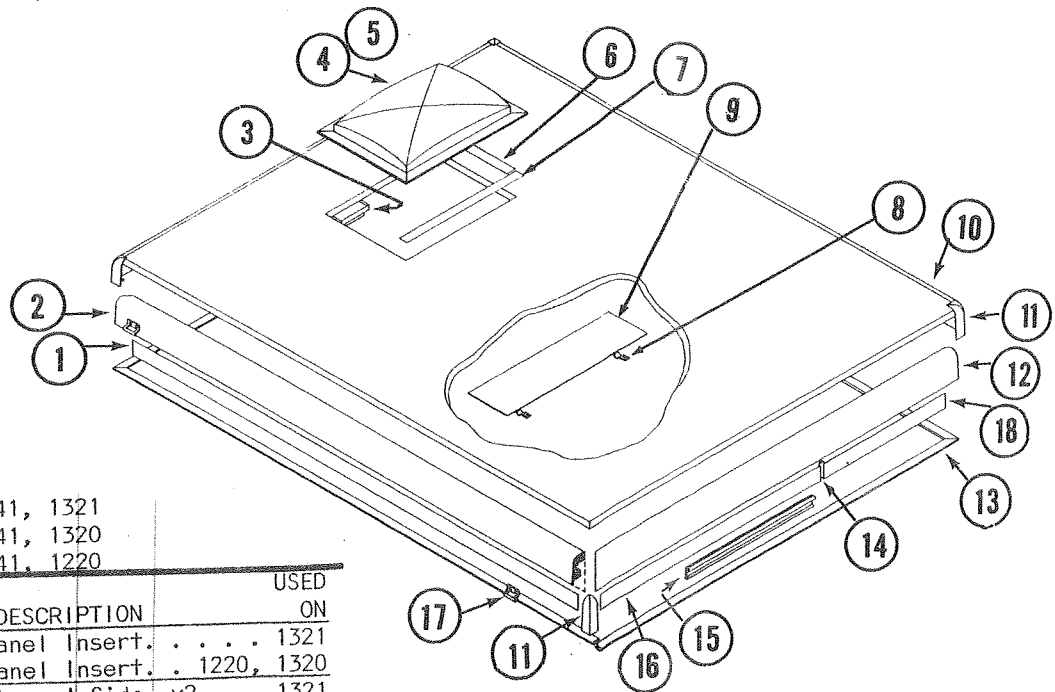

†TOP ASSEMBLY, 4738-7741, 1321
†TOP ASSEMBLY, 4738A6241, 1320
†TOP ASSEMBLY, 4738-6241, 1220

CODE	PART NO.	DESCRIPTION	USED ON
1	4738-904	Top Panel Insert.	1321
	4738-326	Top Panel Insert.	1220, 1320
2	4738-902	Top Channel, Side, x2.	1321
	4738-322	Top Channel, Side, x2	1220, 1320
3	4737C5911	Light Ass'y	All
	*4714B0891	Square Plastic Lens	All
	*1103B1016	Screw, #10-1"	
	*4734-238	Connectors, x4	
	*4738-625	Light Harness Extension, 60"	
	*1204-040	Grommet, 3/8" (Light Harness)	
4	4738A3281	Roof Vent Ass'y (22" x 14")	
5	4738A3381	Vent Garnish	
	*1103E1008	Screw, #10x1/2", x4	
	*4734-015	Rivet, Closed End	
6	4738-330	Steel Strip, Short	
7	4738-331	Steel Strip, Long	
8	4720A0721	Cooler Clip, M2	1320, 1321
	*1103B1016	Screw	1320, 1321
9	4726-5211	Door Storage Flap	1321
	4723A5791	Door Storage Flap	1320
10	4738-900	Sandwich Panel.	1321
	4738-3231	Sandwich Panel.	1320, 1220
11	4738-327	Top Corner, x4.	All
	*4734-186	Brown Rivet, x6	All
12	4738-901	Top Channel, Front & Rear	1321
	4738-321	Top Channel, F & R.	1220, 1320
13	406-00-000-97	"D" Seal--26 Feet on	1321
		--30 Ft.	1220, 1320
		Used around perimeter of top. Glue with 3M Contact adhesive. Caulk with Rubber Sealant	
14	4738-316	Top Panel Divider	1321
		Not on 1320 here, See code 18	
15	4714-2761	Flexible Vinyl Extrusion	
16	4748-016	Top Panel Insert, x2	1321
	4738A324	Top Panel Insert, x2	1320
	4738-325	Top Panel Insert, x1	1220
17	4715-2091	Strike, x4	
	*1201B695	Keps Nut, x2 each Strike, #10-24	
	*1014E1006	Screw, #10-24x3/8"	

CODE	PART NO.	DESCRIPTION	USED ON
18	4738-903	Top Panel Insert, Rear, x2	1321
	4738A324	Top Panel Insert, Rear, x2	1320
	4738-339	Top Panel Insert, Rear, x1	1220
	*4738-316	Top Panel Divider	1220, 1320
	*4734-234	Tek Screw, #6x1/2" Brown, x14	
	*4738-319	Butterfly Catch	1220
	*4738-394	Butterfly Catch x2	1320, 1321
	*1014B1018	Bolt, #10-24x1 1/8"	1320, 1321
	*1201B614	Nut	1320, 1321
	*4730A354	Stud (to hold strap).	All
	*4723-642	Strap, x2	1321
	*4733-413	Tex Screw, x4 to hold strap	
	*1202B026	Washer, x4, to hold strap	
	*4738-319	Butterfly Catch	1220
	*4738-394	Butterfly Catch x2.	1320, 1321
	*1014B1018	Bolt, #10-24x1 1/8"	1320, 1321
	*1202B026	Washer, x2	1320, 1321
	*1201B614	Nut	1320, 1321
	*4730A354	Stud (To hold Strap).	All
	*4723-642	Strap, x4	1321
	*4733-413	Tek Screw, x4 to hold strap	
	*1202B026	Washer, x4 to hold strap	
	*4738-329	Trim Strip	1220
	*4738A329	Trim Strip	1320
	*4749-028	Trim Strip	1321

*Parts not shown on Parts Diagram.
†NOTE: Replacement Top is shipped less Vent, Vent Garnish, & all Lift Ass'y Parts.