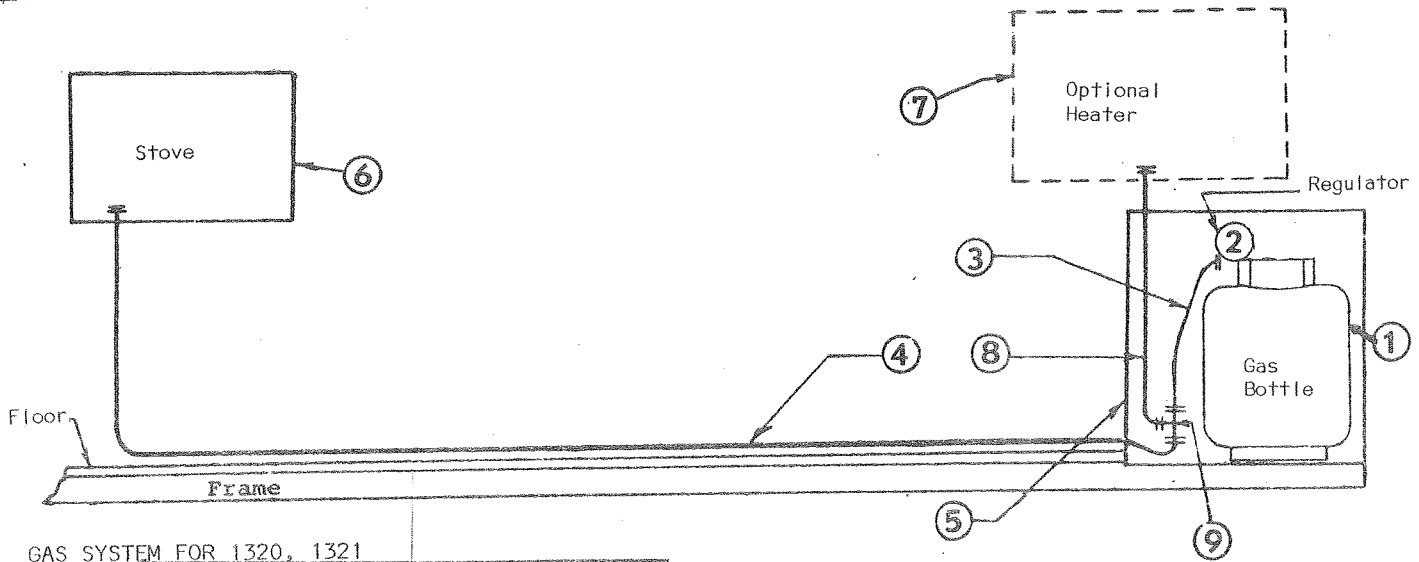

GAS SYSTEM FOR 1320, 1321

CODE	PART NO.	DESCRIPTION
1	4738-792	Gas Bottle Only, 1321
	4720F592	Gas Bottle Only, 1320
	*1006B1624	Machine Screw, x1
	*4738-047	Nut 1/4-20, x1
	Screw & Nut use on strap to hold bottle	
2	4739A1291	Regulator & Valve
3	4733A3991	Flexible Gas Line, 32"
4	4738-791	Gas Supply Line, 1321
	4738-622	Gas Supply Line, 1320
	Both of above made of Copper Tubing.	
	*1201-870	Clamp, Tube, 3/8", x4
	*1203-864	Rivet, 1320, Clamp to G.B. Box
	*4733-411	Tek Screw, goes into metal 1321
	*1103B1010	Screw, hold clamps on seats 1320
	*1103E1008	Screw, Holds Clamps on wood
	*4733A388	Plug--Used on end of Gas Line
	*4733-412	Grommet, protects tubing that goes through seat lid.

CODE	PART NO.	DESCRIPTION
5	4738-784	Gas Bottle Box Ass'y, 1321
	4738-633	Gas Bottle Box Ass'y, 1320
	*4738-827	Gas Bottle Brackets, x2
	*1201B603	Hex Nut, x2 (Brkts to box)
	*4731-387	Hex Bolt, x2 (Brkts to box)
	*4748-031	Gas Bottle Block, 1321 only
	*4738-637	Door Ass'y, Gas B. Box, 1320
	*4738-788	Door Ass'y, Gas B. Box, 1321
	*4730E213	Gas Decal
	*4738-634	Door Jamb Ass'y, 1320
	*4738-786	Door Jamb Ass'y, 1321
	*4738-260	Screw, Tek, #8, Brown
6	4714C0301	Stove, 2-Br. Coppertone, (Model 2202)
	4739-2871	Stove, Safari, 2-Br. Coppertone 1321 & 1320
7	See Accessories for Heater & Heater Installation Kit.	
8	Heater Harness found in Htr. Inst. Kit	
9	Tee found in Heater Installation Kit. Not needed except for Heater.	

*Parts not shown on Parts Diagram.

GAS SYSTEM, 1220 ONLY

CODE	PART NO.	DESCRIPTION
1	1203-864	Rivet (holds Reg. Brkt.)
2	4738-428	LP-Gas Hose (to gas bottle)
3	4738-486	LP-Gas Regulator, 1220 Only
4	4730A3961	Elbow (Reg. to G. Supply Line)
5	4738-622	Gas Supply Line
6	4738-429	Regulator Bracket
	*4738-4271	Gas Bottle Pkg.
	*4738-426	Gas Bottle Compartment, Complete
	*4714-2721	Gas Bottle Compartment Only
	*4714-2731	Gas Bottle Access Door Only

*Parts not shown on Parts Diagram.