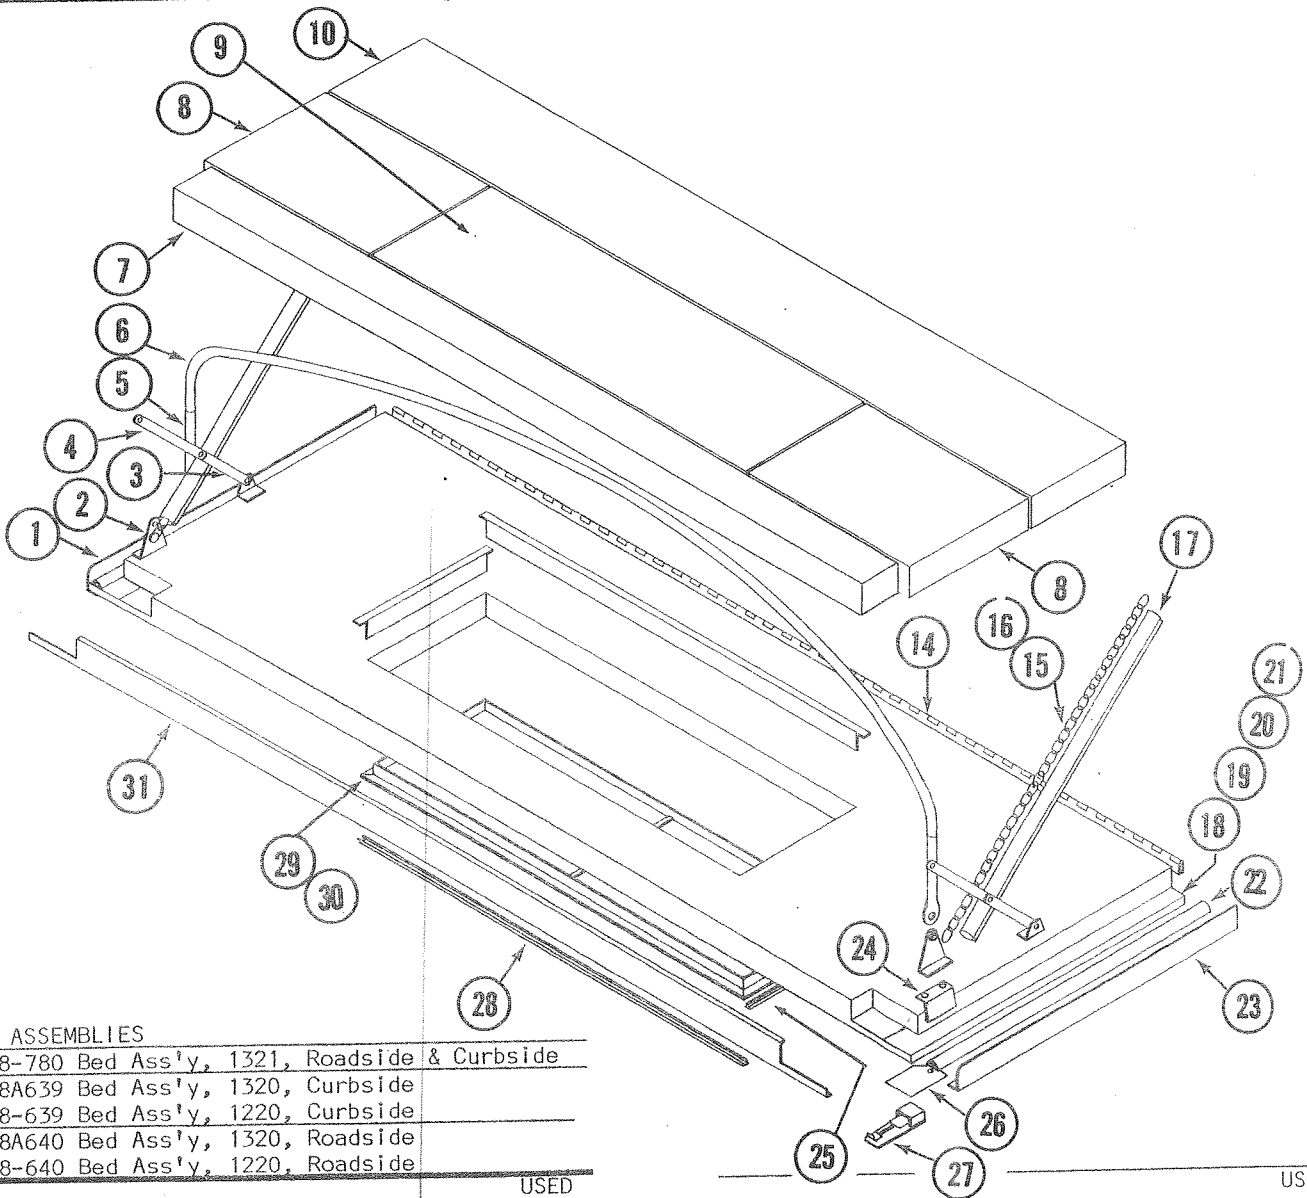

BED ASSEMBLIES

4738-780	Bed Ass'y, 1321, Roadside & Curbside
4738A639	Bed Ass'y, 1320, Curbside
4738-639	Bed Ass'y, 1220, Curbside
4738A640	Bed Ass'y, 1320, Roadside
4738-640	Bed Ass'y, 1220, Roadside

CODE	PART NO.	DESCRIPTION	USED ON
1	4738A491	Corner Trim, Left	1321,1320
	4738-491	Corner Trim, Right	1321,1320
	*4739-290	Screw Cap	1321,1320
	*4739-291	Washer	1321,1320
	*1103A1012	Screw (x4 1220)	All
2	4738-638	Bow Bracket Ass'y, x2	All
	*1020B2048	Machine Screw, 5/16-18x3", x4	
	*1201B602	Nut, 5/16"-18, x4	
3	4720A150	Lock Brace, Long, x2	All
	*1203B221	Rivet	All
4	4720B144	Lock Brace, Short, x2	All
5	4738-278	Lower Canvas Support Assy	All
	*1014B1006	Screw, #10-24x3/8 (holds Lower Canvas to Bracket)	All
	*1006B1624	Machine Screw, 1/4"-20x1 1/2" (Lock Brace to Lower Canvas Support)	All
	*1201B603	Nut, 1/4-20, (Lock Brace to L. Canv. Support)	All
6	4738-2771	Upper Canvas Support	1320,1220
	4738-8921	Upper Canvas Support Assy	1321
	*4733-411	Screw (Upp. Canv. Sup.)	All

CODE	PART NO.	DESCRIPTION	USED ON
7	+4723A5631	Cushion Ass'y, Top	1320
	4723A6541	Cushion Cover for 4723A5631	
	+4723-6261	Cushion Ass'y, Top	1321
	4723-0101	Cushion Cover for 4723-6261	
	+4723-5631	Cushion Ass'y, Top	1220
	4723-6541	Cushion Cover for 4723-5631	
8	+4723A5641	Cushion Ass'y, Side	1320
	4723A6531	Cushion Cover for 4723A5641	
	+4723-6271	Cushion Ass'y, Side	1321
	4723-0081	Cushion Cover for 4723-6271	
	+4723-5641	Cushion Ass'y, Side	1220
	4723-6531	Cushion Cover for 4723-5641	
9	+4723A5651	Cushion, Window	1321,1320
	4723A6521	Cushion Cover for 4723A5651	
	+4723-5651	Cushion, Window	1220
	4723-6521	Cushion Cover for 4723-5651	
10	+4723A5621	Cushion, Bottom	1320
	4723A6551	Cushion Cover for 4723A5621	
	+4723-6251	Cushion, Bottom	1321
	4723-0071	Cushion Cover for 4723-6251	
	+4723-5621	Cushion, Bottom	1220
	4723-6551	Cushion Cover for 4723-5621