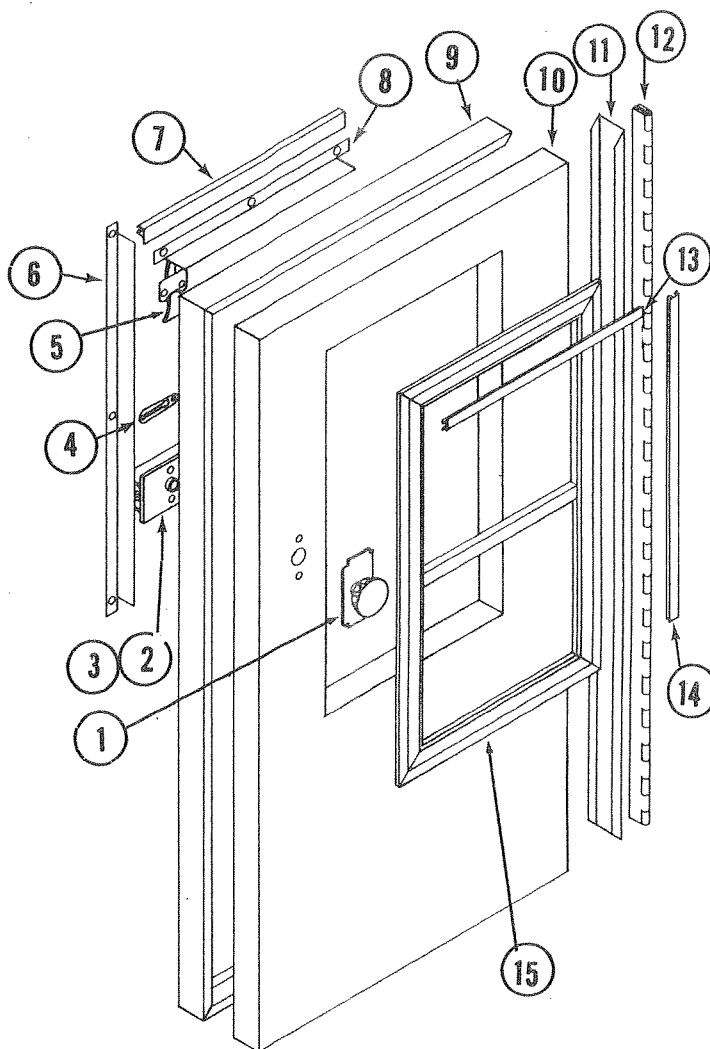

CODE	PART NO.	DESCRIPTION	USED ON
1	4738-2671	Lock Handle & Key Package	
	*4738-4881	Keys, M2	
2		Back view of Code 1, 4738-2671	
3	4738-268	Spacer for 4738-2671	
4	4739-123	Chain Latch (not in door Pkg)	
	*1103B1010	Screw, #10-5/8", x3	
5	4738-4191	Bed Latch Ass'y	
	*1103B1010	Screw, #10-5/8"	
6	4738-254	Window Trim, Side	
7	4738-269	Door Curtain Track	
	*4737A240	Screw (#5x3/8" Black)	
8	4738-253	Window Trim, Top & Bottom	
9	4738-912	Door Trim	1321
	4738-250	Door Trim	1220, 1320
	*1203-925	Canoe Rivet x2.	1321
10	4738-911	Door Panel	1321
	4738-256	Door Panel	1220, 1320
	NOTE: Skin cannot be sold separately.		
11	4738-913	Door Trim, Short.	1321
	4738-251	Door Trim, Short.	1220, 1320
	*4737A240	Screw (#5x3/8" Black)	
12	4738-914	Door Hinge.	1321
	4738-257	Door Hinge.	1220, 1320
	*1103B1012	Screw #10-3/4" (Hinge to Door)	
13	4738-398	Screw Cover, 13 5/8"--Top & Bottom of Window)-- Use 4738-3951 Pkg. It contains 3 pieces 41 5/8" Long.	
14	4738-397	Screw Cover, 22 1/4"--Side of Window--Use 4738-3951 Pkg. It contains 3 pieces 47 5/8" Long.	
15	4738-2521	Rear Door Window	
	*1103B0814	Screw, #8-7/8", x18	
	*435-00-000-29	Putty Tape	
	*4738A478	Decal (Passenger Caution)	
	*4730A354	Stud (to hold Curtain Ties)	