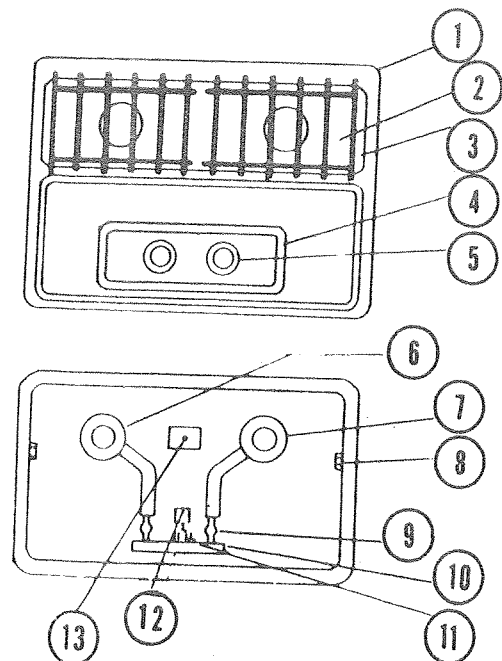

*COOK STOVE, 4739-2871, SAFARI, 2-BURNER

CODE	PART NO.	DESCRIPTION
1	4714-4801	Cook Top, Copper-tone
2	4714-481	Grate Clip
3	4714-4821	Grate
4	4714-4831	Knob Pan
5	4714-484	Knob (Round)
6	4714-4851	Left Burner
7	4714-4861	Right Burner
8	4714-487	Spring Catch
9	4714-4881	Valve
10	4714-490	Manifold Pipe
11	4714-491	Inlet Fitting
12	4714-489	Pressure Regulator
13	4714-492	Tie-Down Screw
	*4714-493	Adapter

*Parts not shown on Parts Diagram.

*NOTE: For the 4710C0301 Stove, 1220 & Early 1320, consult the Trailer Parts Catalog, No. 11J, Page 29.