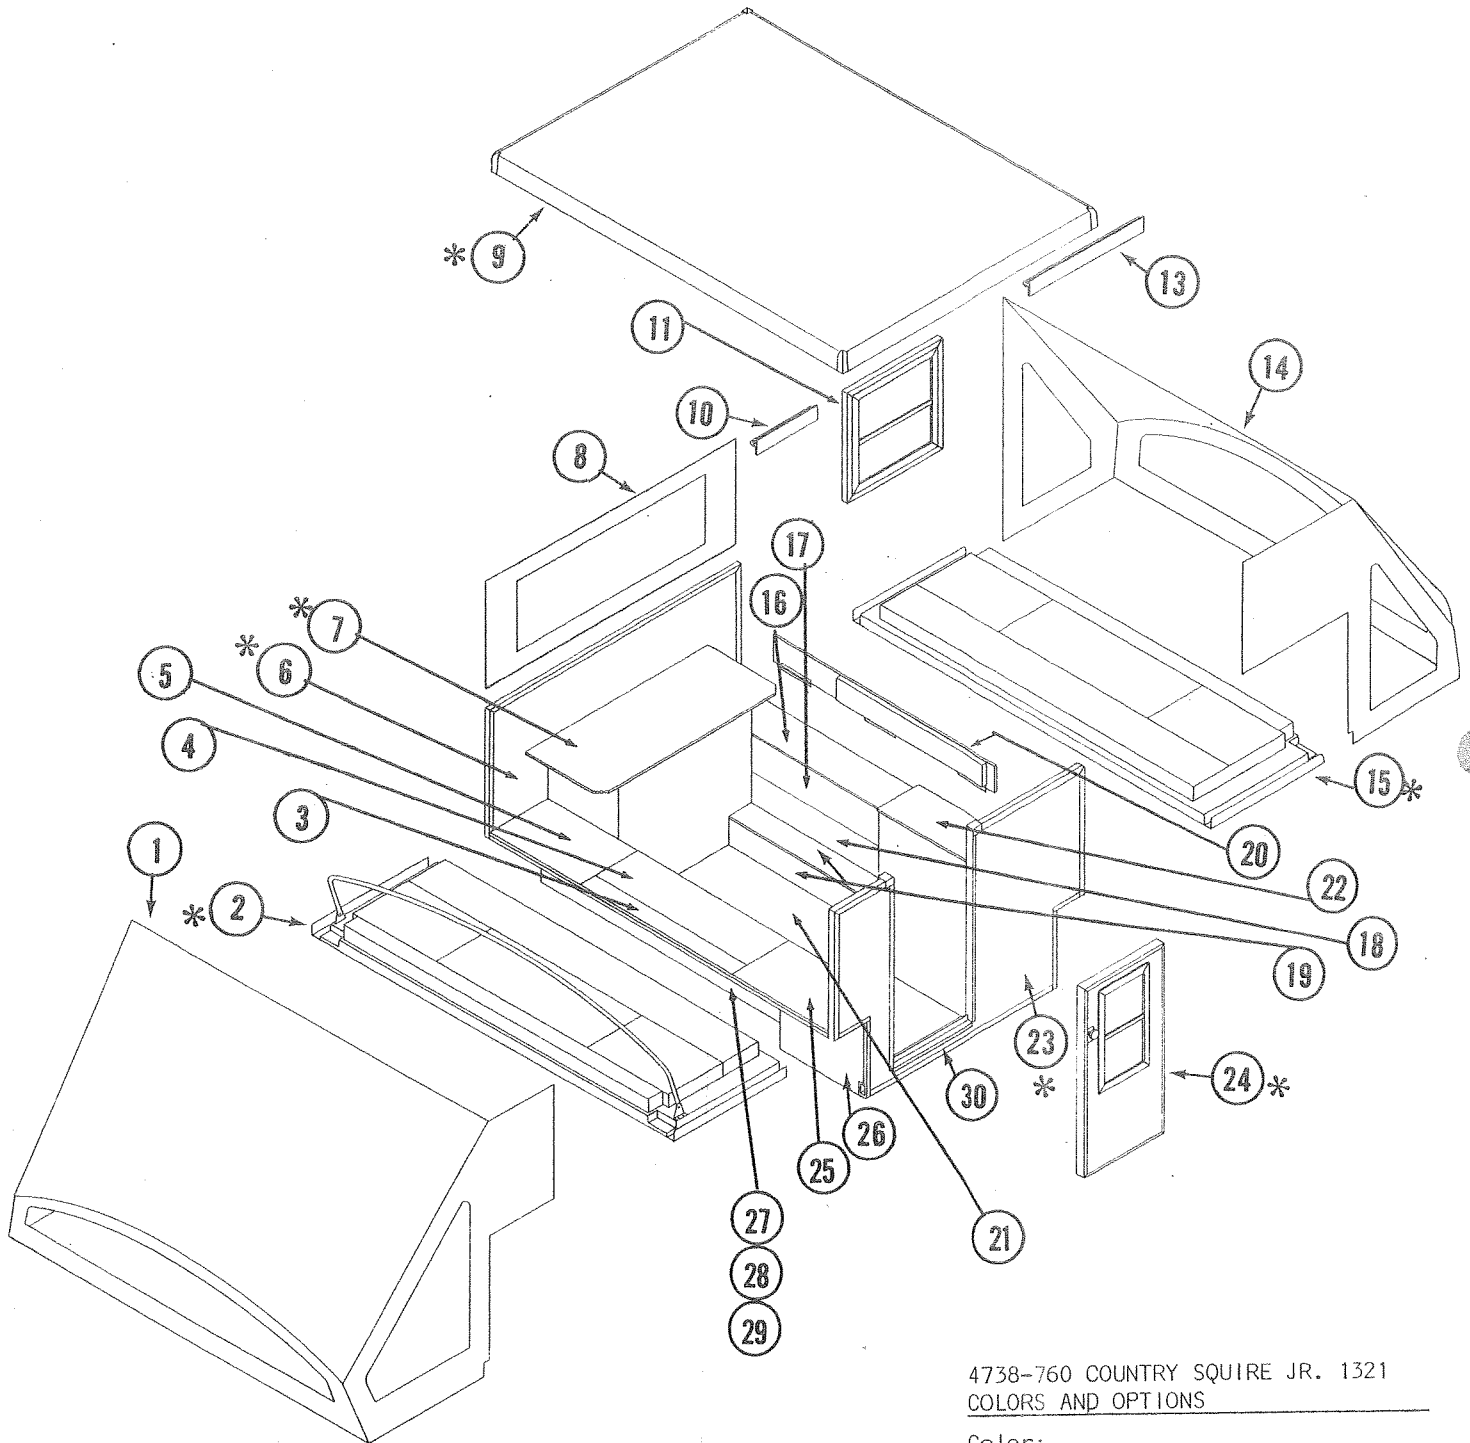

Model No. 1321
Country Squire Jr.
Less Front & Rear Panels

1979
PARTS LIST

Coleman
Folding Pick-Up Camper

4738-760 COUNTRY SQUIRE JR. 1321
COLORS AND OPTIONS

Color:

Exterior: Colonial White
Interior: Knotty Pecan Paneling
Bed Cushions: Burnt Orange
Toss-In Cushions: Orange & Rust
Crosses on Beige Olefin.

Options:

Heater: 12,000 BTU
Sliding Side Window With Screens
Mechanical Jacks
Trim Stripes

* SEE INDEX FOR PAGE SHOWING PARTS BREAKDOWN DIAGRAMS.