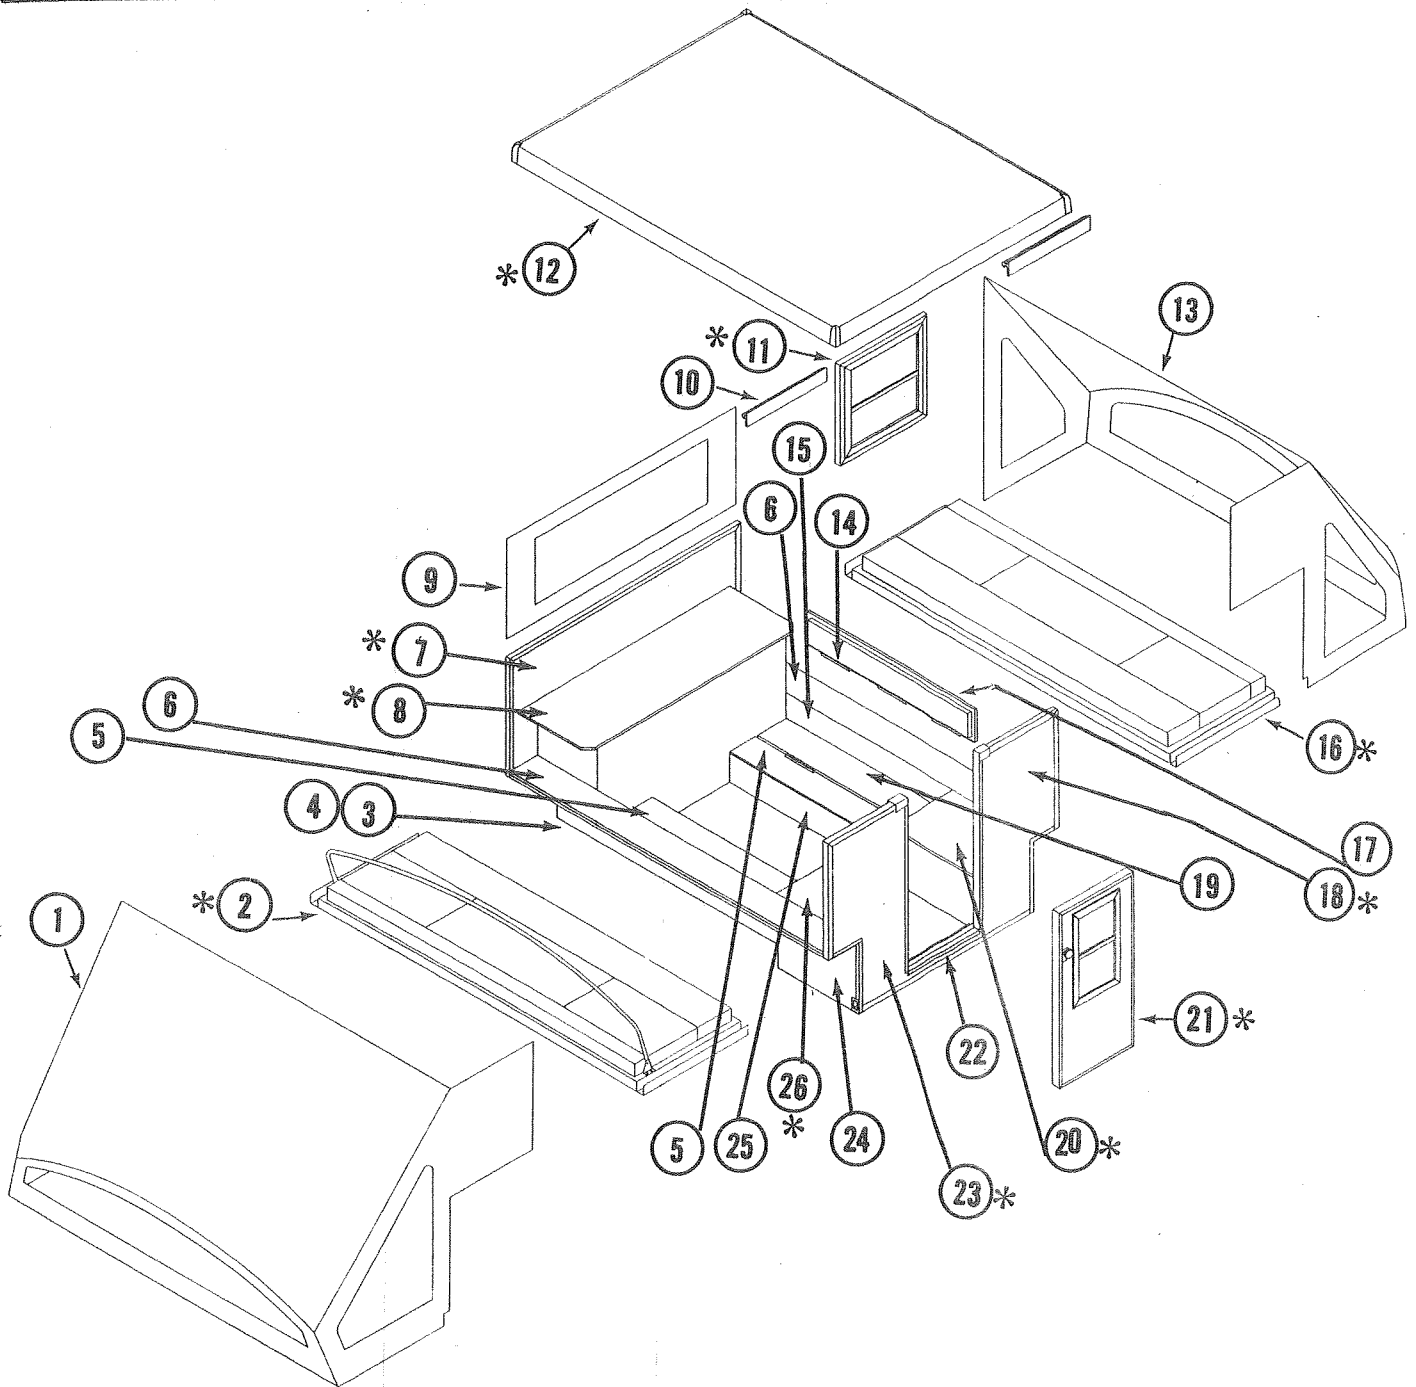

Model No. 1320
Country Squire
Less Front & Rear Panels

1979
PARTS LIST

Coleman
Folding Pick-Up Camper

*SEE INDEX FOR PAGE SHOWING PARTS BREAKDOWN.

4738A750 COUNTRY SQUIRE, 1320
FOLDING PICK-UP CAMPER

Length, Closed 96", Opened 140".
Width, Closed 80"; Opened 140".
Height, Closed 52"; Opened 76".
Weight (Dry) 900 lbs.
Roof Vent: 24" x 14".
Body Skin: All Aluminum.
Bed Size: 44" x 76".
Cooler: 68 Quarts.
Gas Bottle & Regulator: 20 lbs.
Sleeping Capacity: 4 adults.

4738A750 COUNTRY SQUIRE, 1320
COLOR AND OPTIONS

Color:

Exterior: Colonial White
Interior: Knotty Pecan Paneling
Bed Cushions: Burnt Orange
Toss-In Cushions: Orange & Rust
Crosses on Beige Olefin.

Options:

Heater: 12,000 BTU.
Sliding Front Window.
Mechanical Jacks.
Trim Stripes.