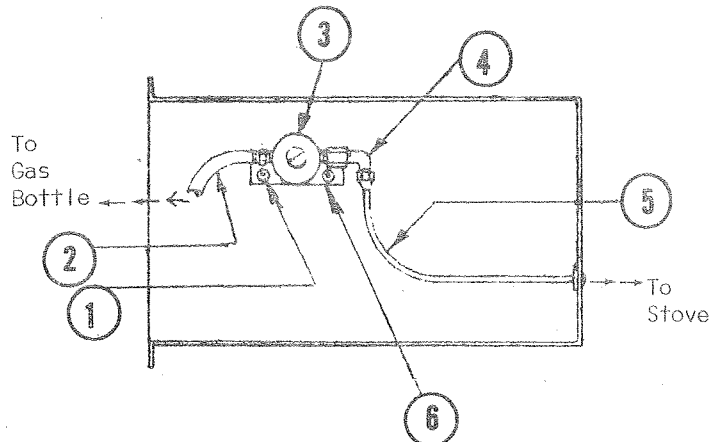

GAS SYSTEM FOR 1320, 1321

CODE	PART NO.	DESCRIPTION
1	4738-792	Gas Bottle Only, 1321
	4720F592	Gas Bottle Only, 1320
	*1006B1624	Machine Screw, x1
	*4738-047	Nut 1/4-20, x1
	Screw & Nut use on strap to hold bottle	
2	4739A1291	Regulator & Valve
3	4733A3991	Flexible Gas Line, 32"
4	4738-791	Gas Supply Line, 1321
	4738-622	Gas Supply Line, 1320
	Both of above made of Copper Tubing.	
	*1201-870	Clamp, Tube, 3/8", x4
	*1203-864	Rivet, 1320, Clamp to G.B. Box
	*4733-411	Tek Screw, goes into metal 1321
	*1103B1010	Screw, hold clamps on seats 1320
	*1103E1008	Screw, Holds Clamps on wood
	*4733A388	Plug--Used on end of Gas Line
	*4733-412	Grommet, protects tubing that goes through seat lid.

CODE	PART NO.	DESCRIPTION
5	4738-784	Gas Bottle Box Ass'y, 1321
	4738-633	Gas Bottle Box Ass'y, 1320
	*4738-827	Gas Bottle Brackets, x2
	*1201B603	Hex Nut, x2 (Brkts to box)
	*4731-387	Hex Bolt, x2 (Brkts to box)
	*4748-031	Gas Bottle Block, 1321 only
	*4738-637	Door Ass'y, Gas B. Box, 1320
	*4738-788	Door Ass'y, Gas B. Box, 1321
	*4730E213	Gas Decal
	*4738-634	Door Jamb Ass'y, 1320
	*4738-786	Door Jamb Ass'y, 1321
	*4738-260	Screw, Tek, #8, Brown
6	4714C0301	Stove, 2-Br. Coppertone, (Model 2202)
	4739-2871	Stove, Safari, 2-Br. Coppertone 1321 & 1320
7	See Accessories for Heater & Heater Installation Kit.	
8	Heater Harness found in Htr. Inst. Kit	
9	Tee found in Heater Installation Kit. Not needed except for Heater.	

*Parts not shown on Parts Diagram.

GAS SYSTEM, 1220 ONLY