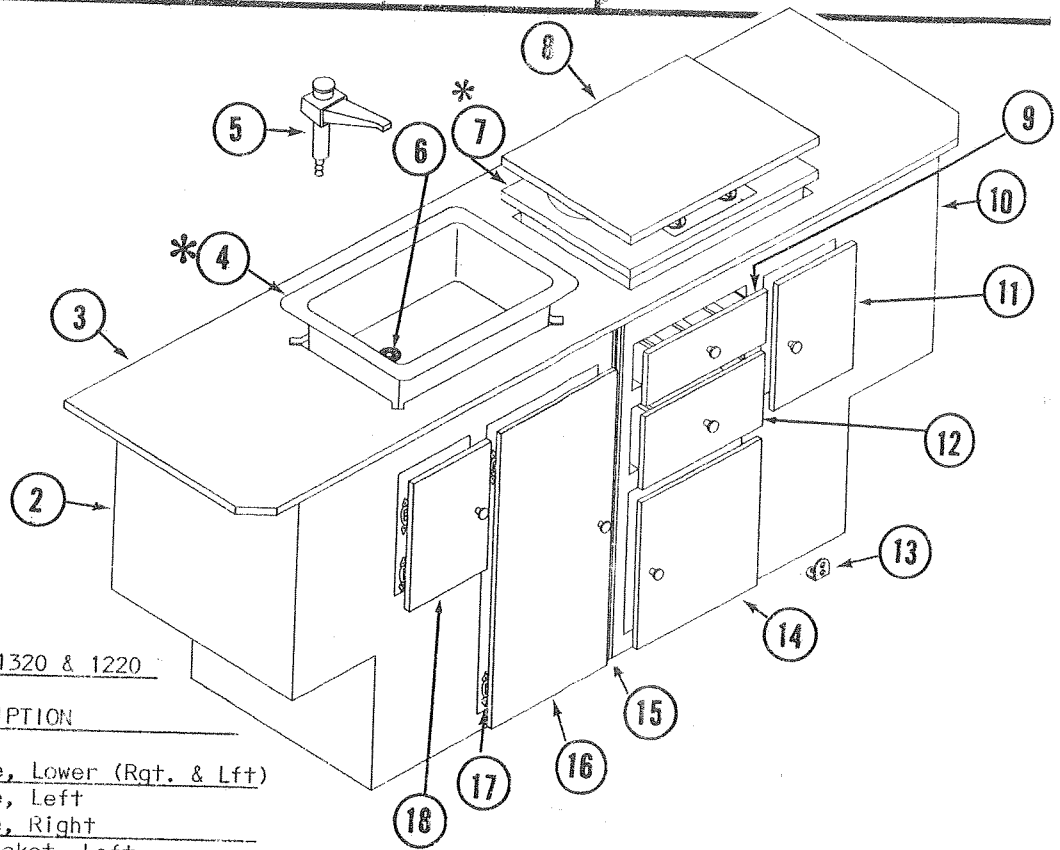

Folding Pick-Up Camper

1979
PARTS LIST

Galley 1220, 1320

GALLEY ASSEMBLY, 4738-649, 1320 & 1220

CODE	PART NO.	DESCRIPTION
1	4738-354	Galley Side, Lower (Rgt. & Lft)
2	4738-353	Galley Side, Left
	*4738-352	Galley Side, Right
	*4738-377	Support Bracket, Left
	*4738-376	Support Bracket, Right
	*1103E1008	Screw, x3 each bracket
3	4738B3551	Galley Top, Egyptian Marble
	4738A3551	Galley Top, Orange
	4738-3551	Galley Top, Orange, 1220 Only
	*4738-378	Galley Bracket (Ends of Galley Top) x2
	*1103E1008	Screw
	*4720A0721	Cooler Clips, M2
	*4738-379	Galley Wall Angle--Under Galley top, center of top in back
	*1103E1008	Screw
4	4720C3491	Sink, Coppertone
	*4734A0671	Drain Trap
	*4734-329	Foam Gasket
	*4738-374	Drain Hose, 24½" (3/4" Garden Hose)
	*4739-108	Clamp (on hose at Drain Spout)
5	4734-0161	Zurn Pump & Faucet Ass'y
	*1103B0814	Screw, x4 (Pump to Galley)
	*4714-0461	Faucet Pump Repair Kit
6	4730C3151	Basket Strainer
	*4714A0661	Crumb Cup
7	†4739-2871	Stove, Safari, 2-Br., Coppertone
	*4714C0301	Stove, 2202D, 2-Br., 1220
8	4739-2881	Stove Cover for 4739-2871
	*1103E1008	Screw, x3, Cover to Cabinet Top
	*4720A4511	Cover Support Brace
	*1103B0608	Screw--Brace to Galley Top
	*4733-402	Stove Cover Strike
	*1103E1008	Screw, #10x1/2"--to attach strike
	*4738-392	Decal (Stove Cover)
	*4733-401	Stove Cover Latch
	*1203-855	Rivet
	*4739-052	Screw, Antique Copper (Hinge to Galley)

CODE	PART NO.	DESCRIPTION
9	4738-350	Galley Front Panel, Right
10	4738-620	Drawer Assembly (4 5/8" depth on front drawer panel)
	*4739-075	Drawer Pull
	*1022B0812	Screw
	*4739-076	T-Slide, x2
11	4738-608	Door Ass'y (8½ x 5½) x2
	*4739-051	Hinge, x2
	*4739-052	Screw, x6 (Hinge to Door)
	*4739-075	Door Pull
	*1022B0810	Screw (to attach Pull)
	*4733-6391	Latch & Strike Package
	*1103B0806	Screw (to attach clip from Strike)
12	4738-621	Drawer Ass'y (Panel 7 1/4" Deep) See Code 10 for Knob, Latch & Screws
13	4738-375	Galley Brackets, x18
	*1103E1008	Screw, x2 each Bracket
14	4738-617	Door Ass'y (10" x 6¼") See Code 10 for Hinges, etc.
15	4738-618	Door Ass'y (22½ x 12½") See Code 10 for Knob, screws, Latches etc.
16	4738-358	Center Trim Strip (Stapled)
	*4738-357	Galley Center Panel
17	4739-051	Hinge, x2 each door
	*4739-052	Screw, x3 each Hinge (Hinge to door.)

*Parts not shown on Parts Diagram.

†See Index for page showing Parts breakdown diagram.

*For 4714C0301 Stove, consult the Trailer Parts Catalog, No. 11J, Page 29.

* See Index for Stove Parts Breakdown.