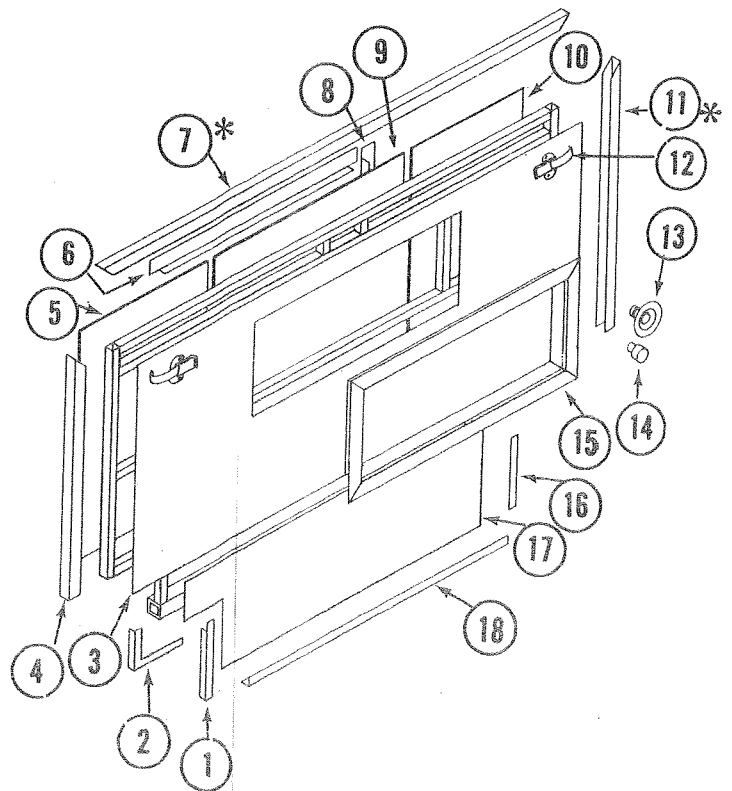

CODE	PART NO.	DESCRIPTION	USED ON
16	4738-991	Trim Strip, Vert., R.S. .	1321
	4738-481	Trim Strip, Vert., .	1220,1320
	*4738-479	Trim Strip Angle--1320--Same as Code 2. 1320 only	
17	4738-8561	Front Panel, Skin, L.Frt.	1321
	4738-4181	Front Panel, Skin, L.Frt.	1220
	4738A4181	Front Panel, Skin, L.Frt.	1320
	*4733-411	Tek Screw, x5 (Top Panel to Bottom Panel)	
18	4738-985	Trim Strip, Bottom. . . .	1321
	4738-482	Trim Strip, Bottom. . . .	1220,1320
	4738-260	Tek Screw, Washer Head, #8,x5	
	*435-00-000-83	Velcro Strip, for 1320, Horiz Front x1, 74 3/4" Vert. x4 . . . 29 1/8"	
	*4738-260	Tek Screw, Washer Head, #8, Brown. --Used to install most of the Trim Strips.	