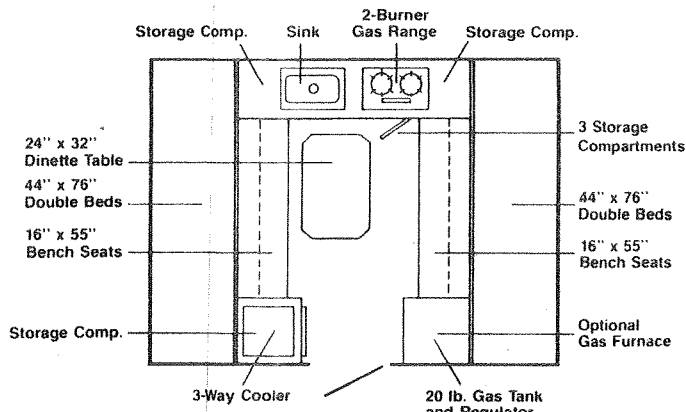

DRY KLEAN PAD

4714-217 Dry Klean Pad (Canvas)

EXTENSION HARNESS

4723-577 Extension Harness (In Front Canvas)

FIRE EXTINGUISHER

4737-555 Fire Extinguisher
4737-194 Fire Extinguisher Mounting Bracket
Use 4 1202B269 Washer, 4 4734-186 Rivet.
4737-419 Recessed Mount for Fire Extinguisher
Use 4 1203-886 Rivet, 4 1202B269 Washer.

KEYS

4738-4881 Keys, M2

LUBRICANT

8C3121 Penetrant Lubricant, Sprayon #711, 12 oz. Spray Can.

PAINT

8-244 Colonial White Enamel, 16 oz. Spray Can.
8A243 Choc. Brown Enamel, 16 oz. Spray Can.
4714-0091 Chocolate Brown Enamel, Quart Cans--for use in spray guns.

PARTS PACKAGE

4738A615 Parts Package

PIGTAIL

4738A6321 Pigtail

SEALS

406-00-000-97 "D" Neoprene Seal (Top)
4738-2391 Door Seal, M2 (24" long Rigid Vinyl) Screen Door

SEALANT

4737-283 White Sealant, 11.5 oz. Tube, Urethane
4737-269 Black Sealant, 11.5 oz. Tube, Urethane
NOTE: SHELF LIFE IS 60 DAYS

STUD

4730A354 Stud (Curtain Ties)

TABLE

4738-6001 Table, Orange Top--See Tables
4738-2491 Table Top, Orange, 32" x 24"

TIE-DOWN BRACKET ASS'Y--See also Accessories

4738-4891 Tie-Down Bracket Ass'y

VELCRO HOOK

435-00-000-07 Velcro Hook Tape, Paper back
435-00-000-83 Velcro Hook, Hard Black

WIRE HARNESS

4738-6311 Wire Harness--connects to Pigtail
4738-625 Wire Harness Extension 60"--needs 2
4734-238 Connectors--See Top Ass'y

Country Squire