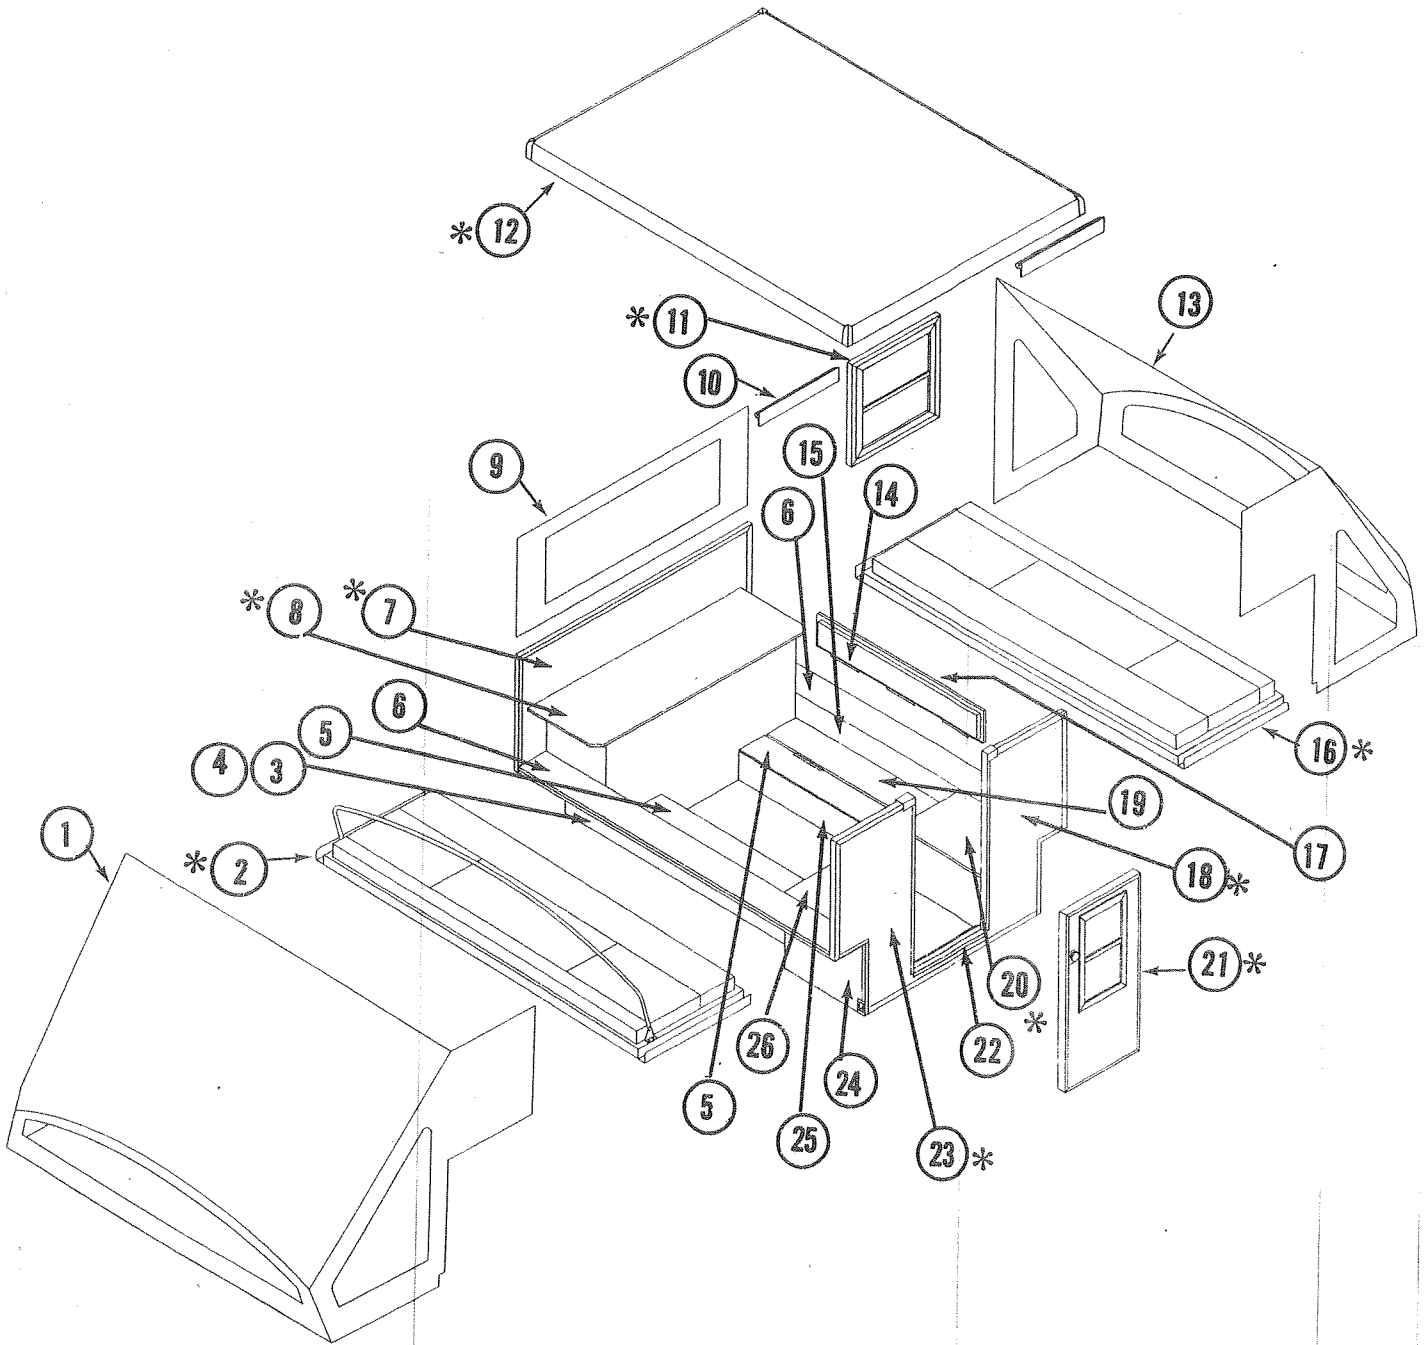

* SEE INDEX FOR PAGE SHOWING PARTS BREAKDOWN DIAGRAMS.

Folding Pick-Up Camper

1979

PARTS LIST

Model No. 1220 Country Squire Less Front & Rear Panels

PARTS LIST--1220 COUNTRY SQUIRE

CODE	PART NO.	DESCRIPTION
1	**	Side Canvas Ass'y, Left
2	†4738-640	Bed Ass'y, Curbside
3		Not Available
4		Not Available
5	4738A606	Seat Lid Ass'y
	*4738-305	Hinge, x2
	*1103E1008	Screw
6	4738-444	Bed Support, Small, x2
7	4738-438	Front Wall Panel, Left
	4738-436	Wall Panel, Front (window)
	4738-437	Wall Panel, Front, Right
8	†4738-649	Galley Ass'y
9	**	Front Canvas Ass'y
10	4723-6191	Top Seal, x2
11	†4738-6101	Screen Door
12	†4738-6241	Top, Less Vent
13	**	Side Canvas Ass'y, Right
14	4738-305	Seat Back Hinge, x3
15	4738-443	Bench Back Panel, x2
16	†4738-639	Bed Ass'y, Curbside
17	*†4738-612	Seat Back Ass'y, Roadside
	†4738-611	Seat Back Ass'y, Curbside
18	4738-4161	Panel, Right Rear, Alum, White
19	4738-440	Dinette Bottom, x2
20	†4738-614	Curbside Cabinet
21	4738-6161	Door Ass'y, Less Lock Handle
22	4738-434	Threshold
23	4738-4151	Left Rear Panel
24	4738-4141	Cabinet Side Panel, Left, Roads.
	*4738-4131	Cabinet Side Panel, Rgt., Curbs.
25	†4738-604	Dinette Seat, Curbside
	†*4738-605	Dinette Seat, Roadside
26	†4738-613	Roadside Cabinet Ass'y

*Parts not shown on Parts Diagram.

**See Canvas List on this page.

†See index for page showing Parts Diagram or a Parts List.

PARTS NOT SHOWN, 1220

PART NO.	DESCRIPTION
BODY TRIM	
4738-423	Body Trim, Vertical, Right Rear, Left Front, x2 (Plastic)
4738-421	Body Trim, Top Front, x1, Plastic
4738-422	Body Trim, Vertical, Right Front
4738-424	Body Trim, Right, Horizontal, x1
4738-425	Body Trim, Rear, Horizontal, Left, x2
BUMPER, WHITE	
4737-321	White Bumper, Used on Screen Door
COOLER CLIPS	
4720A0721	Cooler Clips--See Cabinets
CRANK HANDLE	
4738-3901	Crank Handle--See Lift
COOLER STRAP ASSEMBLY	
4723-5781	Cooler Strap Assembly
COOLER	
5257A707	Cooler
CURTAIN TRACKS	
4738-269	Door Curtain Track
4738-483	Curtain Track, Front Window
4739-052	Screws, x7 on Frt. Window Track
DECALS	
4738-298	Name Decal (Country Squire)
4738-297	Coleman Decal, Roadside Panel
4738-296	Belt Decal, 4-Pattern Design
4730E213	Gas Decal
4735C098	Water Decal

DOOR SEAL

4738-2391 Door Seal, M2 (24" long, Rigid Vinyl)

DRY KLEAN PADS

4714-217 Dry Klean Pads (Canvas)

EXTENSION HARNESS

4723-577 Extension Harness for Frt. Canvas

FIRE EXTINGUISHER

4737-555 Fire Extinguisher

4737-194 Fire Ext. Mounting Bracket

Use 4 1202B269 Washers & 4 4734-186.

4737-419 Recessed Mount for Fire Extinguisher

Use 4 1203-886 Rivet & 4 1202B269.

KEYS

4738-4881 Keys, M2--Found in Parts Package

KITS

4714-2741 Bed Fix Kit, 1220

4714-7111 Canvas Modification Kit

LUBRICANT

8C3121 Penetrant Lubricant, Sprayon #711

PAINT

8-244 Colonial White Enamel, 16 oz. Sp. Can

8A243 Chocolate Brown Enamel, 16 oz. Sp. Can

4714-0091 Chocolate Brown Enamel in Quart Cans--for use with Spray Guns.

PARTS PACKAGE 4738-6151 Parts Package

PIGTAIL 4738-6321 Pigtail, 1220

SEALANTS

4737-283 Sealant, White, Urethane, 11.5 Oz. Tube

4737-269 Sealant, Black, Urethane, 11.5 Oz. Tube

NOTE: SHELF LIFE IS 60 DAYS

STUD

4730A354 Stud--to hold curtain ties, etc.

TABLES

4738-6001 Table, Orange Top--See Tables

TIE-DOWN BRACKETS--See also Accessories

4738-4891 Tie Down Bracket Ass'y--In Parts Package for 1220.

WIRE HARNESS

4738-625 Wire Harness Extension, 60"--Needs also 2 4734-238 Connectors--See top

4738-6311 Wire Harness--connects to pigtail

CANVAS LIST, 1220

PART NO.	DESCRIPTION

The following Canvas was used on the very first 1220 Pick-Up Campers. Identifying feature is the fact that it was made of white vinyl.