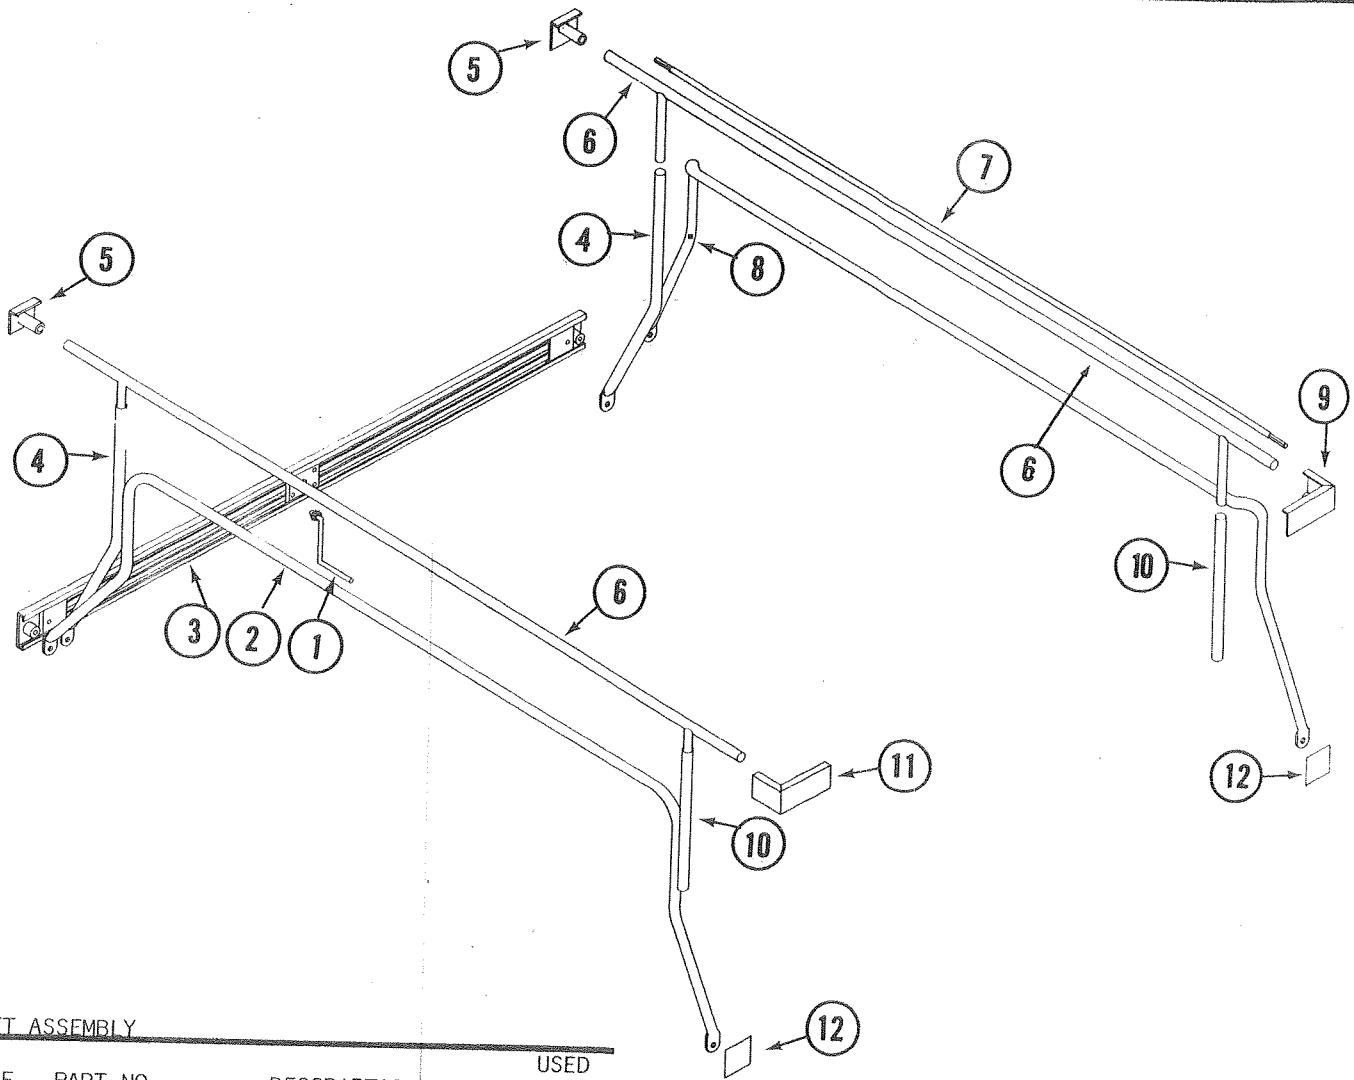

LIFT ASSEMBLY

CODE	PART NO.	DESCRIPTION	USED ON
1	4738-3901	Crank Handle	All
2	+4748-024	Roof Support Ass'y, Lower	1321
	+4738-341	Roof Support A.,L.	1220,1320
		Bolt from Bolt Kit 4738-391	
3	4748-026	Lift Rail Ass'y.	1321
	4738-380	Lift Rail Ass'y.	1220,1320
	*1191B1016	Screw, x10	All
4	4748-023	Roof Support Ass'y, U.Frt.	1321
	4738-342	Roof Support Ass'y, .	1220,1320
	*4738-226	Spacer, x2	All
5	4738-940	Pivot,Left, Upper, x2.	1321
4738-967	4738-348	Pivot,Left, Upp. x2.	1220,1320
	*4733-413	Tek Screw,x6 each Corner (Attach Pivot to top)	
6	4738-344	Torsion Bar Ass'y.	1220,1320
	4738-908	Torsion Bar Ass'y.	1321
7	This is part of Code No. 6		
8		Roof Support Ass'y, Lower Rgt.	
	+4748-025	Roof Support Ass'y	1321
	+4738-341	Roof Support Ass'y	1220,1320
	*4738-226	Spacer	All
9	4738-346	Anchor Torsion Bar, Right	
			1220,1320
	4738-905	Anchor Torsion Bar, Rgt.	1321
	*4733-413	Tek Screw, x9 1321, x10 others	

CODE	PART NO.	DESCRIPTION	USED ON
10	4748-022	Roof Support, Upper Rear	1321
	4738-343	Roof Support, U.R.x2	1220,1320
	*4733-411	Tek Screw	
11	4738-906	Anchor Torsion Bar, Left	1321
	4738-347	Anchor Torsion Bar,L.	1220,1320
	*4733-413	Tek Screw,x9 1321,x10 others	
12	4748-021	Pivot, Lower Rear x2	1321
	4738-345	Pivot, Lower Rear x2	1220,1320
	*4733-413	Tek Screw	

*Parts not shown on parts diagram.
†Code 2 and 8 on parts diagram must bend to the outside as it has front and back.