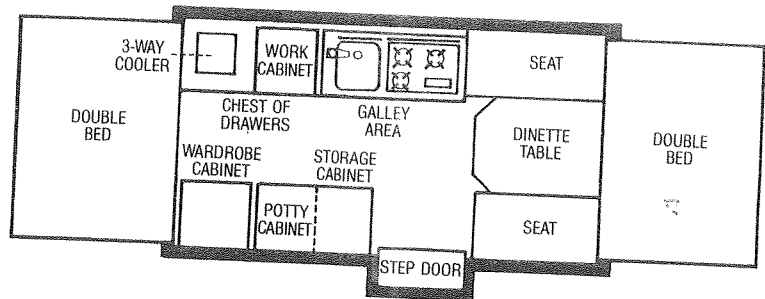

TICONDEROGA
4739A706 1394