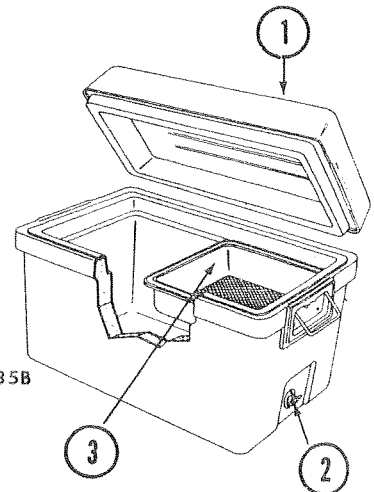

*Not shown on Parts Diagram.
NOTE: Cooler Size, Outside Dimensions is 26 1/4" x 17 1/2" x 15 3/4". Cooler holds 68 Quarts.

Model 5285B

CODE	PART NO.	DESCRIPTION
1	5285-1301	Lid Ass'y, White
2	5214B5071	Drain Assembly, Need Grommet *1212-0351 Grommet
3	5280-1171	Tray