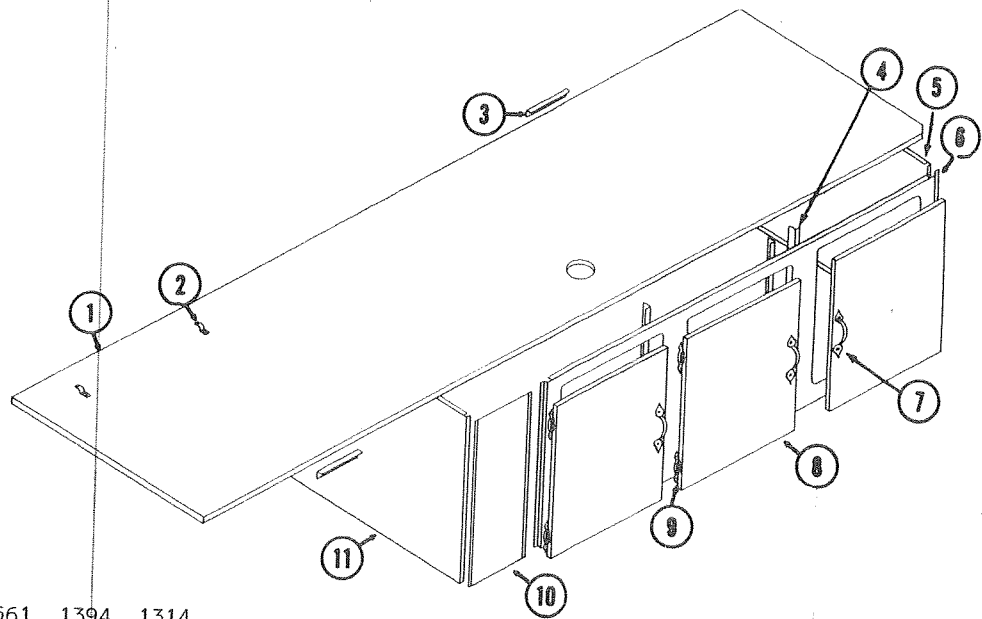

LOWER GALLEY ASS'Y, 4739-561, 1394, 1314

CODE	PART NO.	DESCRIPTION
1	4739-091	Lower Galley Top
	*1103B0806	Screw (Galley Side to Top) x13
2	4720A0721	Cooler Clips, M2
	*1103B1008	Screw, x2 each clip
3	4731A1361	Angle, x1
	*1103B0806	Screw, x2 each angle, A. to L.G.
4	4733D0541	Latch Support
	*4733-060	Rivet (Support to Galley)
5	4739-033	Cabinet Side Panel, Left
	*4734-435	Snap Bushing
6	4739A011	Galley Front Panel

CODE	PART NO.	DESCRIPTION
7	4739-050	Door Pull, Ant. Copper
	*4739-052	Screw (Door Pull to Door)
8	4739-5321	Door Ass'y
	*4739-037	Panel (Door)
	*4733-6391	Latch & Strike Ass'y
	*1203C248	Rivet
9	4739-051	Hinge, x2, Ant. Copper
	*4739-052	Screws, Ant. Copper
	*1203-895	Rivet, Black (Hinge to Galley)
10	4739-092	Cabinet Spacer
11	4733A027	Cabinet Side Panel, Left

*Parts not shown on Parts Diagram.