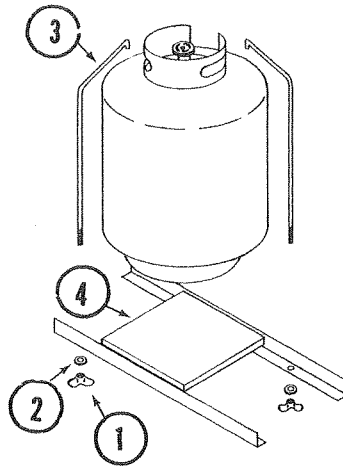

GAS BOTTLE BRACKET ASS'Y
4733E6281 and 4733F6281
1 1201-625 Wing Nut
2 1202B043 Washer
3 4733A056 Mounting Brkt.
4 4739-106 Wood Base
Gas Bottle & Bottle
Angles not in Pkg.