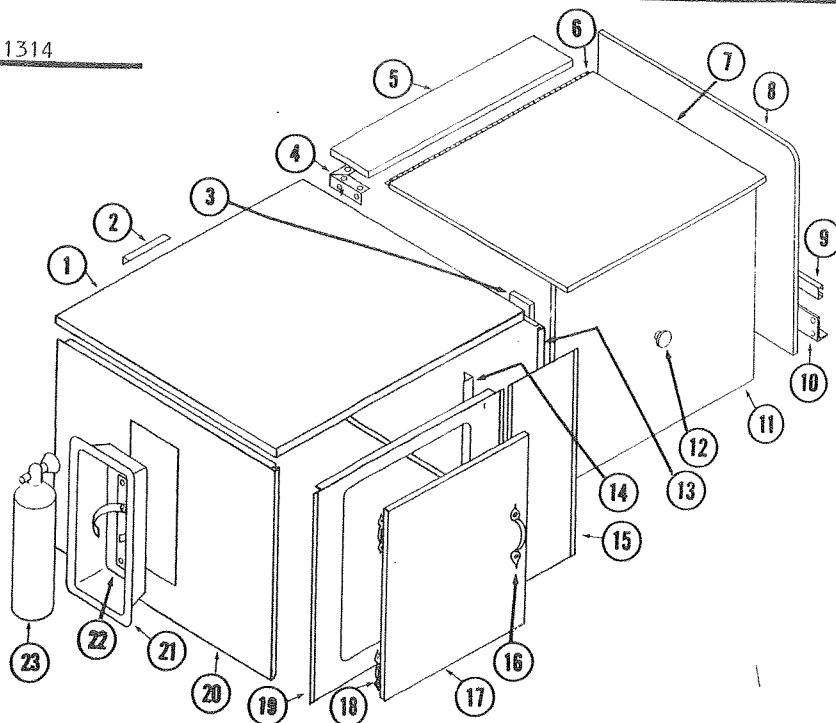

CABINET ASS'Y, 4739A562, 1394, 1314
POTTI CABINET ASS'Y, 4739-574, 1394, 1314

CODE	PART NO.	DESCRIPTION
1	4739A066	Cabinet Top
2	4731A1361	Angle
	*1103E1008	Screw, each angle
3	4739-297	Potti Cabinet Lid Support
4	4739-181	Support Angle
	*1201B695	Nut, x2 (Angle to side & top)
	*1016B1018	Screw, x2 (Angle to side & top)
	*1202B026	Washer, x2 (Angle to side & top)
5	4739-179	Potti Cabinet Top, Short
	*1103E1008	Screw x4 (S Top to hinge)
6	4739A153	Cabinet Hinge
	*1103E1008	Screw, (Hinge to 4739-175 Top)
7a	*4739-575	Potti Top Ass'y, Complete, this is Code 5, 6, and 7.
7	4739-175	Potti Cabinet Top Only.
8	4739-180	Potti Cabinet Side, Right
9	4739A093	Wardrobe Slide
10	4739-178	Potti Cabinet Angle
	*1103E1008	Screw x7 on above angle
11	4739-576	Door Ass'y (includes hinge, door panel & Pull
	*4739-176	Door Panel
	*4739A150	Hinge
	*1103E1008	Screw (Hinge to Door)

CODE	PART NO.	DESCRIPTION
12	4739-075	Door Pull
	*1022B0814	Screw (used on Door Pull)
13	4739-173	Cabinet Side, Right
14	4733D0541	Latch Support
	*4733-060	Rivet, x4
15	4739-092	Cabinet Spacer
16	4739-050	Door Pull, Ant. Copper
	*4739-052	Screw (Door Pull to Door)
17	4739-5321	Door Ass'y, Complete
	*4733-6391	Latch & Strike Pkg.
18	4739-051	Hinge, x2
	*4739-052	Screws, Ant. Copper
19	4733B035	Cabinet Front
20	4733B027	Cabinet Side Panel, Left
21	4737-419	Recessed Mount, Fire Ext.
	*4734-186	Screw, x4
22	4737-194	Mounting Bracket, Fire Ext.
	*1203-871	Pop Rivet, Mtg. Bracket
23	4737-555	Fire Extinguisher
	*4739-123	Door Fastener Complete

*Parts not shown on Parts Diagram.