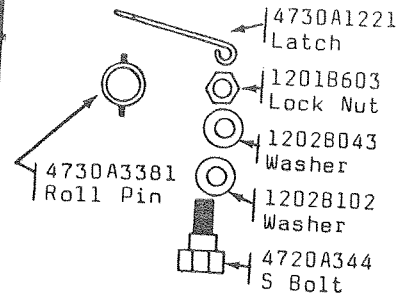

SAFETY LATCH ONLY, 4730A1221.
Other parts sold separately.

SAFETY PIN
4732A479