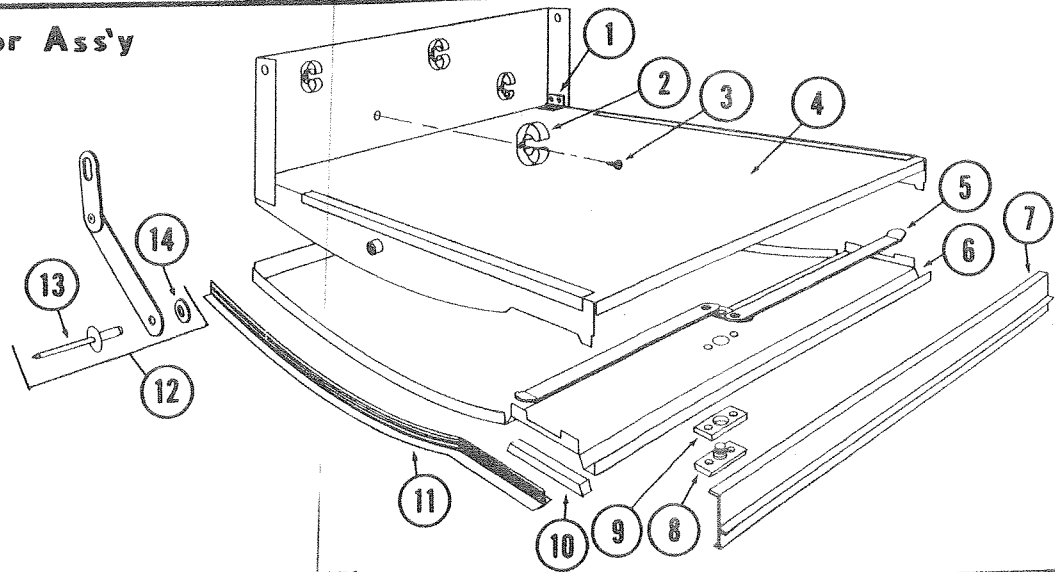

COLOR OF MATTRESSES

Top--Mohawk Red/Brown Plaid Olefin
Bottom--Solid Red Vinyl

*Parts not shown on parts diagram.

Access Door Ass'y
Wardrobe Ass'y

1979 PARTS LIST

Camping Trailers

Access Door Ass'y

ACCESS DOOR ASSEMBLY, 4714A6161, 1300 SERIES