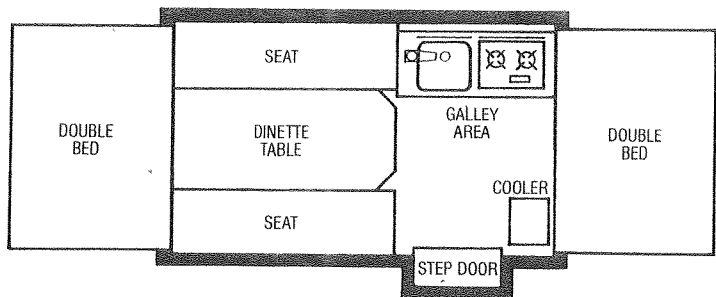

*Parts not shown on Parts Diagram.

NOTE: For color of Mattresses see "Bed" Page. For color of Cushions & Back Rests see "Seat" Page.

GETTYSBURG® 1370, 4733F700

Interior Height:	6'5"
Size Closed:	6'8" x 12'6"
Size Opened:	6'8" x 19'4"
Road Height:	47"
*Curb Weight:	1120 lbs.
*Hitch Weight:	100 lbs.
Floor Area WxL:	6'2" x 8'6"
Cabinet Space:	42 Cu. Ft.
Tire Size:	5.30 x 4.5 x 12"
Brakes:	Not Standard
Beds:	Two Std. 51" x 72"
Conv. Dinette/Bed:	56" x 73"
Table:	x1-48" x 30"
Courtesy Light:	Not Standard
Hub Caps:	Not Standard
Sleeping Capacity:	7