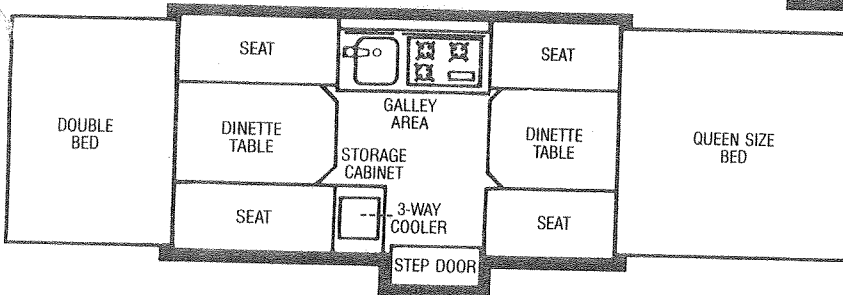

SARATOGA LTD
4739B730 1313