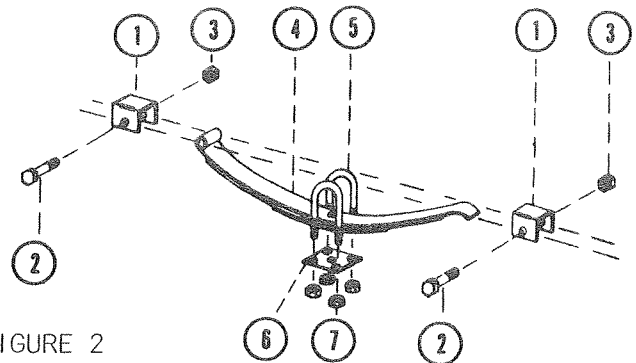

NOTE: See Misc. Page for Sprocket Ass'y.

FIGURE 1

FIGURE 2

PARTS LIST--FIGURE 1

CODE	COLEMAN NUMBER	FAYETTE NUMBER	DESCRIPTION
1	4714-229	08-201790	Brake Mounting Nut 7/16" x 7 1/4"
2	4714-228	08-900107	Grease Seal
3	4714-2261	08-204559	LM11949 Outer Bearing
	*4714-2241	08-203141	LM11910 Outer Cup (Race)
4	4714-236	08-204640	Cotter Pin, 1/8" Dia. x 1 1/8" Long
5	4714-0621	79-000198	Grease Cap
6	4714-0601	08-900035	Lug Bolt, Right H.
	4714-0611	08-900036	Lug Bolt, Left H.
7	4714-234	08-201766	Spindle Nut
8	4714-235	79-000015	Spindle Washer
9	**4714-5701	11-9219-50	Hub & Drum, R.H.Comp.
	**4714-5711	11-9220-50	Hub & Drum, L.H.Comp.
	***4714-5721	01-9492-01	Hub, Right H., Comp.
	***4714-5731	01-9493-01	Hub, Left H., Comp.
10	4714-2231	08-203689	L44649 Inner Bearing
	*4714-2221	08-203276	L44610 Inner Cup (Race)
11	4733-3521	60-250178	Right Hand Brake Only
	4733-3531	60-250179	Left Hand Brake Only
	4714A2011	ACCESSORY	Brake Pkg.--contains Left & Right Brake, Left & Right Hub & Drum, Bearings, Seals and Mounting Nut.