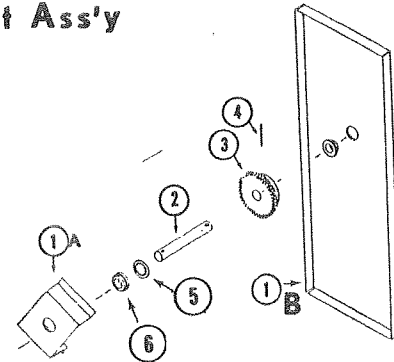

Sprocket Ass'y

SPROCKET ASS'Y, 4720F5801

CODE	PART NO.	DESCRIPTION
1	4720F580	Crank & Sprocket Support, Part 1A and 1B are welded together with bushings pressed in place
2	4730A340	Sprocket Shaft
3	4730B385	Steel Sprocket
4	4730B3381	Roll Pin, M6
5	4730B382	Bearings, x2
6	1202-282	Washer

NOTE: All of the above parts are included in 4720F5801 Sprocket Ass'y.