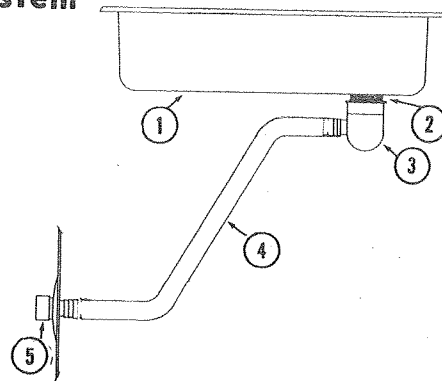

Drain System