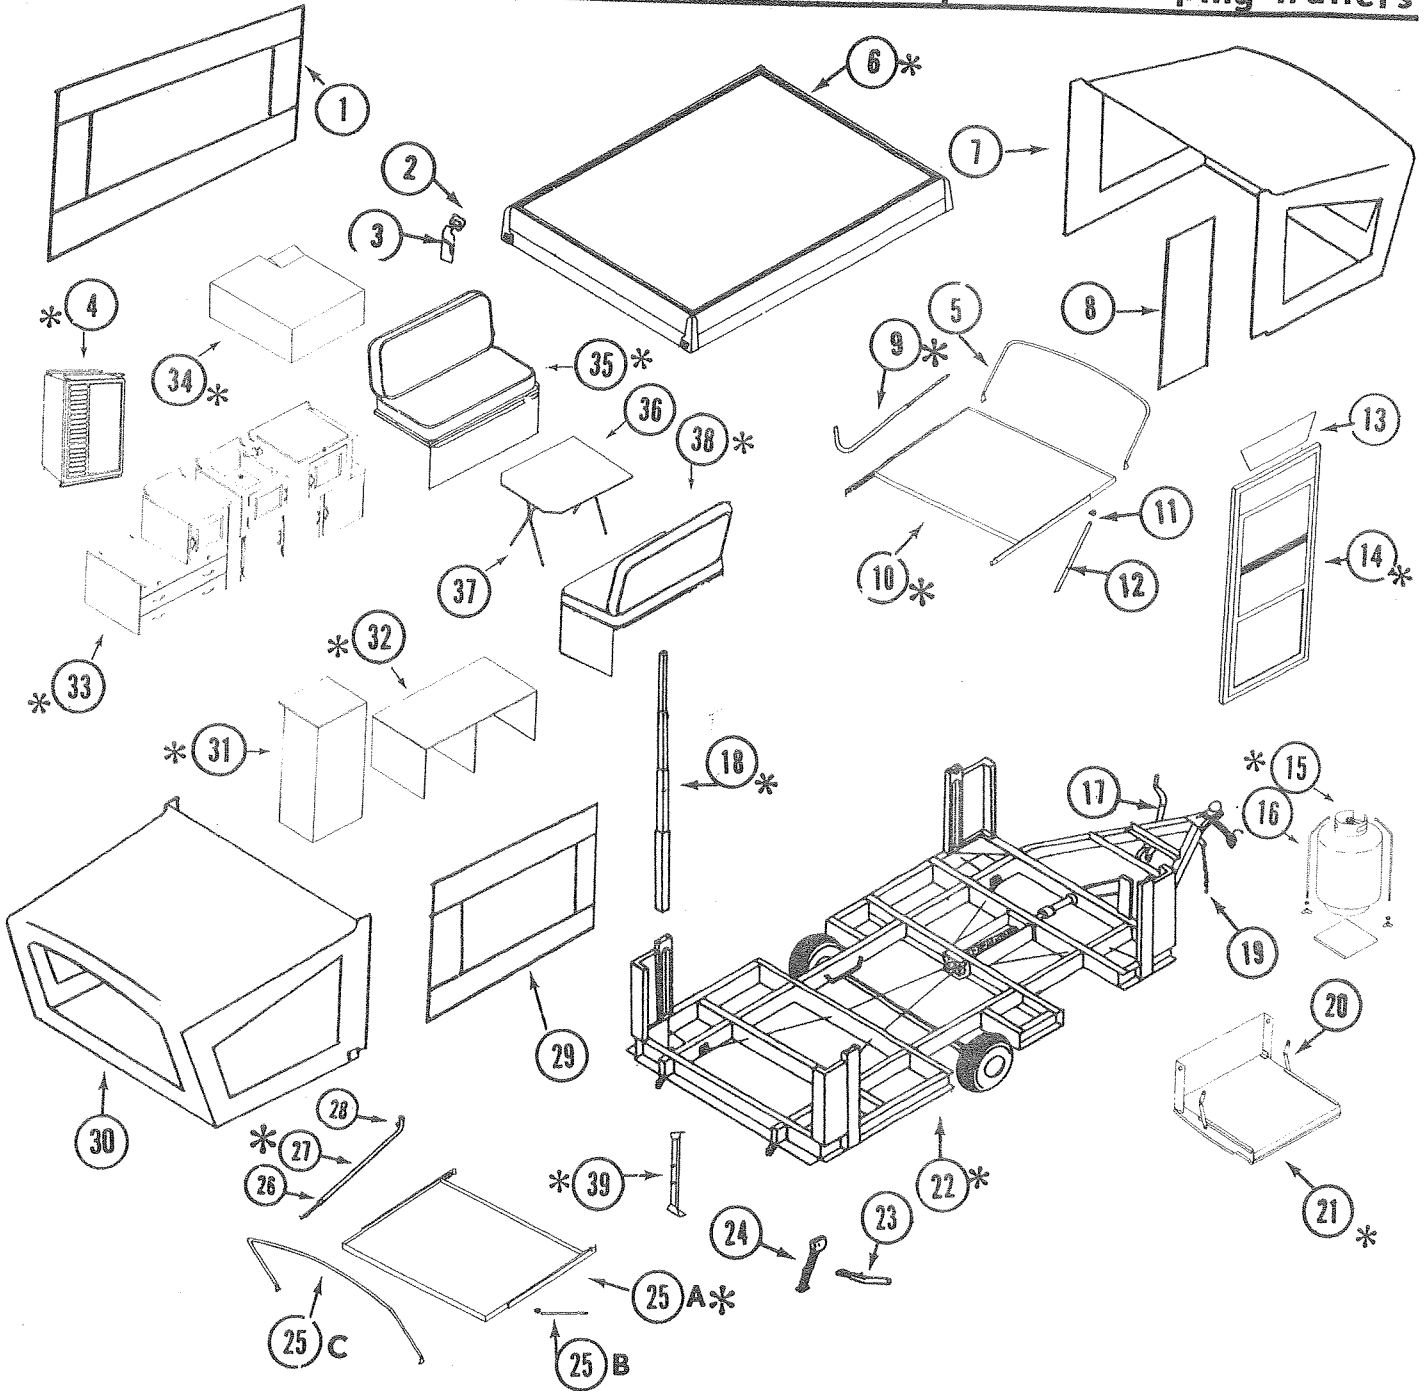

*SEE INDEX FOR PAGE SHOWING PARTS BREAKDOWN.