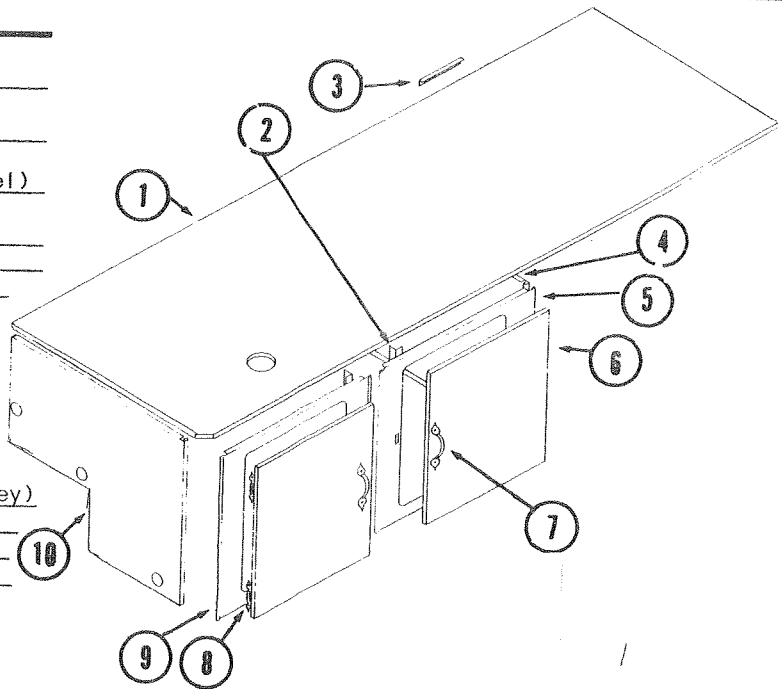

LOWER GALLEY ASSEMBLY, 4739-515, 1390, 1310

CODE	PART NO.	DESCRIPTION
1	4734B247	Lower Galley Top
	*1103B0806	Screw (Galley Side to Top)
2	4733D0541	Latch Support
	*4733-060	Rivet (Sup. to Frt. G. Panel)
3	4731A1361	Angle, x2
	*1103B0806	Screw x2 each angle
4	4737-461	Cabinet Divider
5	4734B477	Cabinet Right Front Panel
6	4739-5321	Door Assembly
	*4733-6391	Latch & Strike Ass'y
	*1203C248	Rivet
7	4739-050	Door Pull, Ant. Copper
	*4739-052	Screw (Door Pull to Door)
8	4739-051	Hinge, x2
	*4739-052	Screws, Ant. Copper
	*1203-895	Rivet, Black (Hinge to Galley)
9	4733B035	Cabinet Left Front Panel
10	4733E029	Cabinet Side Panel
	*4734-435	Snap Bushing, x3

*Parts Not Shown on Parts Diagram.