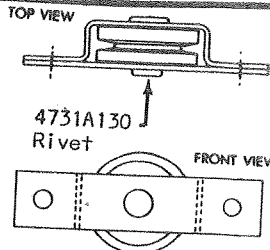

ROLLER ASS'Y, 4720B5621
Rivet sold separately