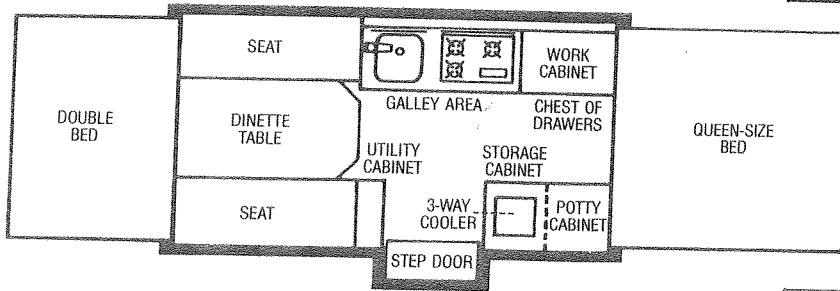

BRANDYWINE LTD
4730M730 1310