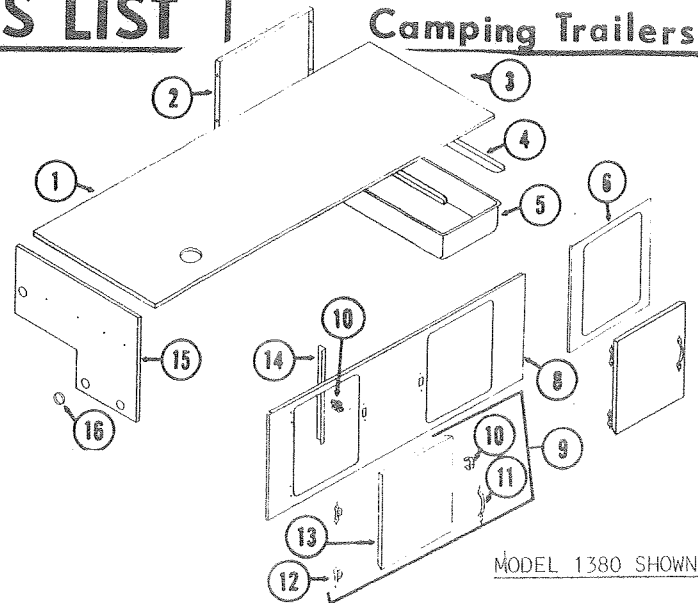

MODEL 1380 SHOWN

LOWER GALLEY ASS'Y, 4737D521, 1370
LOWER GALLEY ASS'Y, 4733D694, 1380
LOWER GALLEY ASS'Y, 4739A526, 1313, 1393

CODE	PART NO.	DESCRIPTION
1	4739-195	Lower Galley Top, 1370
	4734C097	Lower Galley Top, 1380
	4739A012	Lower Galley Top, 1313, 1393
	*1103B0806	Screw (Gal. Side to Top)
2	4734B096	Lower Galley Back 1380
	4734A466	Lower Galley Back 1313, 1393 Not used 1370
3	4731A1361	Angle, 1370 x3, 1380, x2 Not used 1313, 1393
	*1103B0806	Screw, x2 (Angle to L. Galley)
4	4734A3181	Drawer Guide, x2, not use 1370 1380 x6, 1313, 1393 x4
	*1203-870	Rivet (D Guide to G. Back) used 1380, 1313, 1393
	*1203C248	Rivet (D. Guide to Latch Sup.)
5	4733-4661	Drawer, 1380 x3, 1313, 1393 x2 Not used on 1370
6	4737A201	Lower Galley Cabinet Frt. 1380 See Code 8 for complete galley front for 1370, 1313, 1393
7		Number not assigned
8	4737B307	Lower Galley Front, 1370
	4734A497	Lower Galley Front, 1380
	4739A011	Lower Galley Front, 1313, 1393 Lower Galley Front for 1370, 1313, 1393 are complete one-piece galley front.
9	4739-5321	Door Ass'y, x3 each L. Galley
10	4733-6391	Latch & Strike Ass'y
	*1203C248	Rivet
11	4739-050	Door Pull, Ant. Copper, 1360
	*4739-052	Screw (Door Pull to Door)
12	4739-051	Hinge x2
	*4739-052	Screws, Ant. Copper
	*1203-895	Rivet, Black, (Hinge to Galley)
13	4739-037	Door Panel
14	4733D0541	Latch Support
	*4733-060	Rivet (Support to Galley)
15	4739-227	Lower Galley Side, Left, 1370
	4733E029	Cabinet Panel, Left, 1380
	4737A228	Galley Side Panel, Left
16	4734-435	Snap Bushing, 1370 x2, 1380 x3, 1313, 1393 x4
	*4739-033	Cabinet Side Panel, Rgt. 1313, and 1393