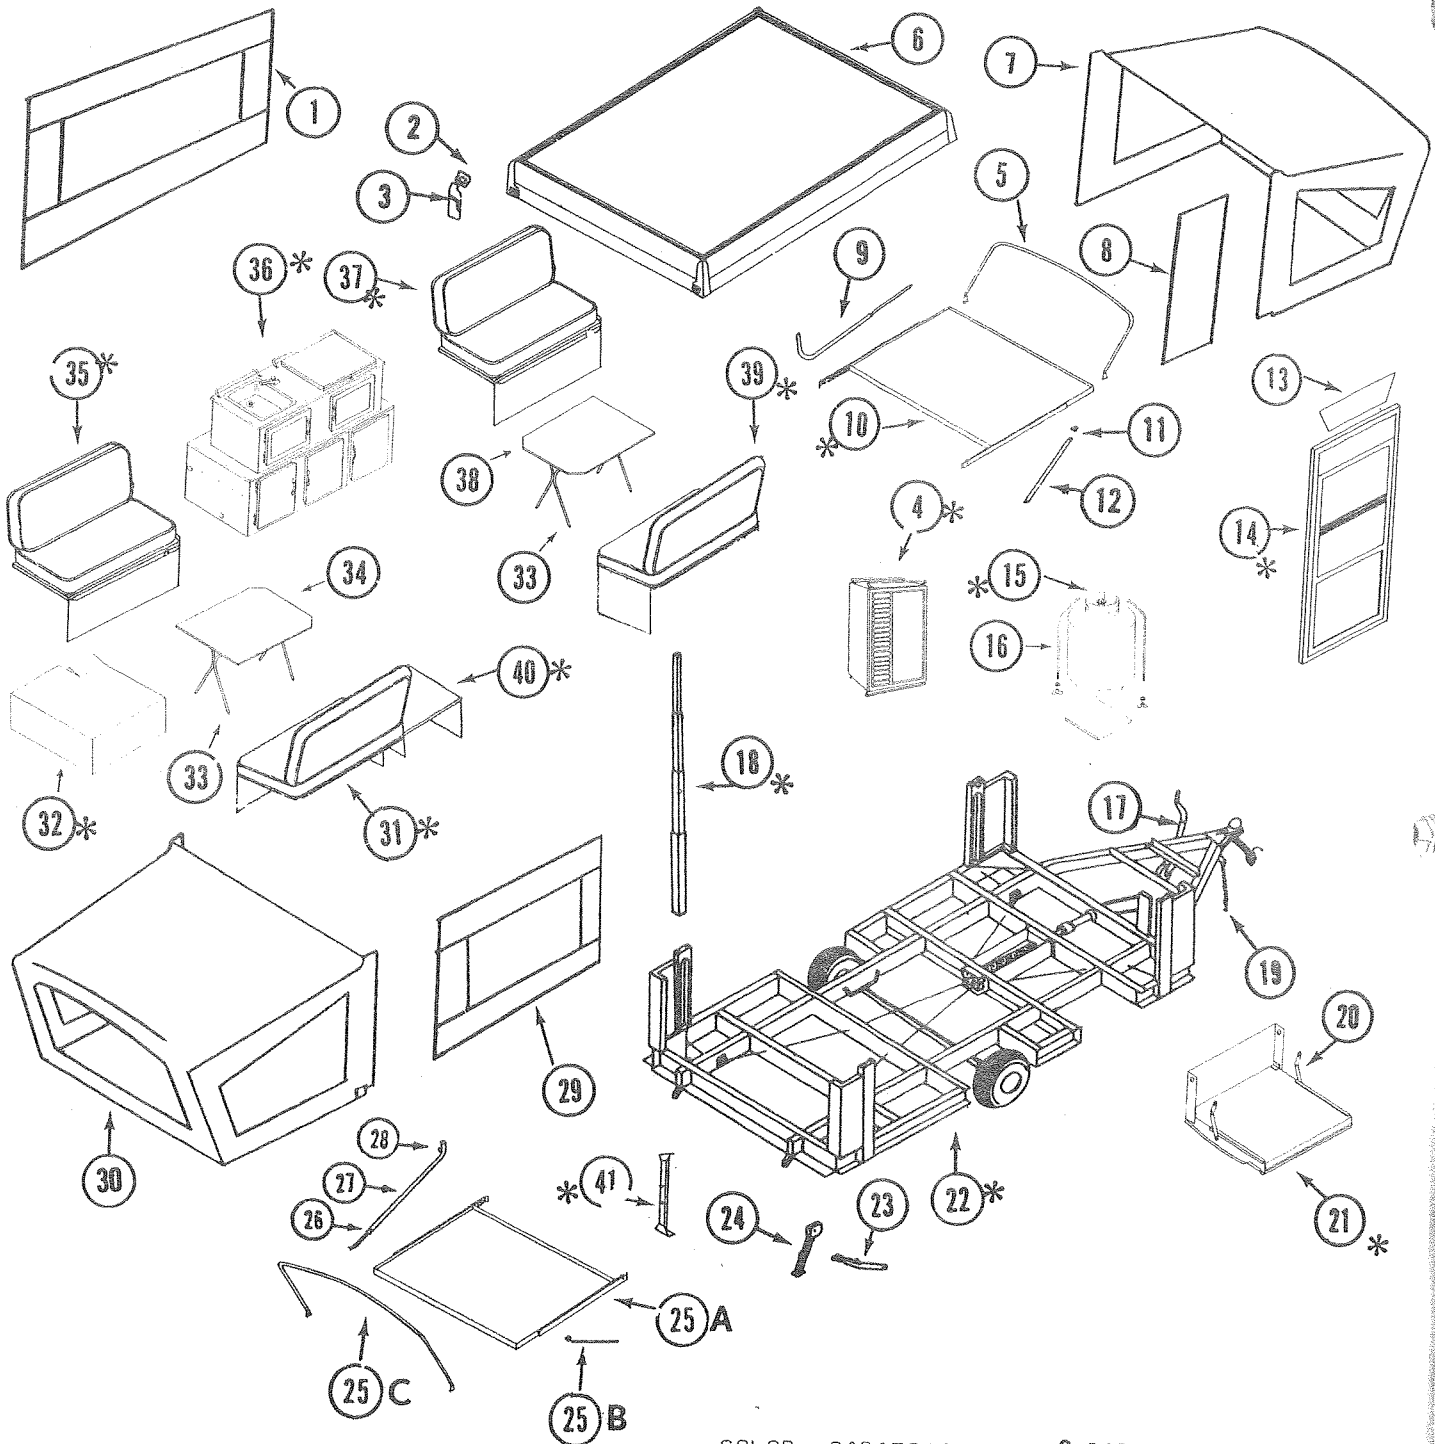

Model 1313 / Saratoga LTD
Model 1393 / Saratoga
Less Panels

1979 PARTS LIST

Coleman
Camping Trailers

*SEE INDEX FOR PAGE SHOWING PARTS BREAKDOWN.