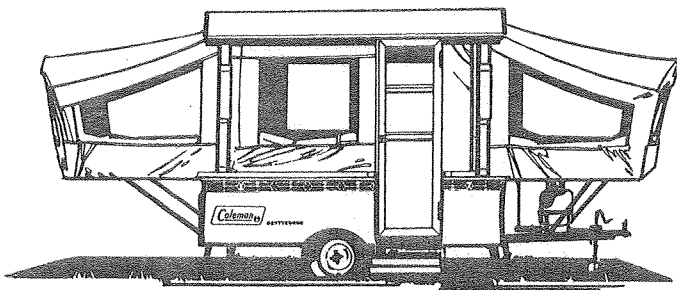

COLOR--GETTYSBURG® 1370

Body Panel:	Mount Vernon Cream
Canvas:	Suntan, Army Duck
Counter Top:	Egyptian Marble
Cushions:	Autumn Yellow/Brown Print Vinyl
Decals:	Chocolate Brown
Drapes:	Off-White
Interior:	Woodgrain Knotty Pecan
L. Gal. Top:	Knotty Pecan
Mattress:	Color--See Bed Page
Matt. Thickness:	3"
Table Top:	Egyptian Marble
Tongue:	Chocolate Brown