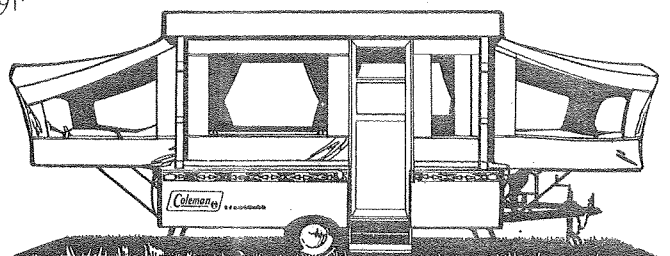

*SEE INDEX FOR PAGE SHOWING PARTS BREAKDOWN DIAGRAMS.

COLOR--BRANDYWINE® LTD, 1310 & BRANDYWINE® 1390

- Body Panel: Mount Vernon Cream
- Canvas: Suntan, Army Duck
- Counter Top: Egyptian Marble
- Cushions: Musket Orange/Brown Plaid
- Decals: Chocolate Brown
- Drapes: Rust
- Interior: Woodgrain Knotty Pecan
- L. Gal. Top: Knotty Pecan
- Mattress: Color-See Bed Page
- Matt. Thickness: 4"
- Table Top: Egyptian Marble
- Topcap: Chocolate Brown