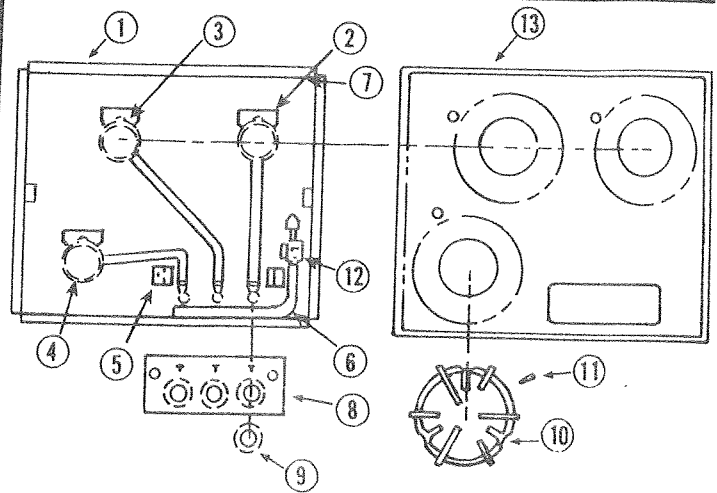

*Not shown on Parts Diagram.

STOVES, BRUSHED CHROME, LATE MODEL TRAILERS

CODE	PART NO.	DESCRIPTION
	4739-2921	2-Burner, Model 2202K, 1360
	4739-2931	3-Br., Model 2203K, 1380, 1390's
1	2202K503	Burner Box Ass'y, 2-Burner Stove
	2203K503	Burner Box Ass'y, 3-Burner Stove
2	2202-819	Right Burner, 2-Burner Stove
	2203-855	Right Burner, 3-Burner Stove
3	2202-850	Left Burner, 2-Burner Stove
	2203-887	Left Burner, 3-Burner Stove
4	2203-850	Front Burner, 3-Br. Stove Only
5	2202A3361	Burner Valve, used on both stoves
6	2202K5271	Manifold Pipe Ass'y, 2-Br. stove
	2203K5271	Manifold Pipe Ass'y, 3-Br. stove
7	2208K357	Inlet Bushing--used both stoves
8	2202K5921	Throw-In-Bag, 2-Br. Stove
	2203K5921	Throw-In-Bag, 3-Br. Stove
9	2205A3371	Knob, (Round)--Both Stoves
10	2202A3391	Grate, Both Stoves
11	2208-3441	Grate Clip Pkg., 2-Burner Stove
	2208-3341	Grate Clip Pkg., 3-Burner Stove
12	821-121	3/8" Flare Nut, both stoves
13	4714C6051	Cook Top, Brushed Chrome, 2-Br.
	4714C6031	Cook Top, Brushed Chrome, 3-Br.

Note: Most of the parts listed above will be drop-shipped from Canada.

COOK STOVES, EARLY MODEL TRAILERS

4714B0301, Brushed Chrome, 2-Burner, 1360
4714C0301, Coppertone, 2-Burner, 1365, 1370
4710D0311, Br. Chrome, 3-Burner, 1380, 1390's

CODE	PART NO.	DESCRIPTION
1	4714-3221	Burner Box, 2-Burner Stove
	4714-3291	Burner Box, 3-Burner Stove
2	4714-3301	Right Burner, 2-Burner Stove
	4714-3271	Right Burner, 3-Burner Stove
3	4714-3311	Left Burner, 2-Burner Stove
	4714-3281	Left Burner, 3-Burner Stove
4	4714-3261	Front Burner, 3-Burner Stove
5	2202B3361	Burner Valve, (Both Stoves)
6	2202D5271	Manifold Pipe Ass'y, 2-Br Stove
	2203D5271	Manifold Pipe Ass'y, 3-Br Stove
7	2208-357	Inlet Bushing--Used Both Stoves
8	2202A5911	Throw-In-Bag, 2-Br Stove
	2203A5911	Throw-In-Bag, 3-Br Stove
9	2205B3371	Knob--used on both Stoves
10	2202A3391	Grate--Used on both stoves
11	2208-5901	Grate Clip Pkg. (Pkg. of 9)
12	2226-312	Regulator--Used on both Stoves
13	*4714-6061	Cook Top, Coppertone, 2-Br Stove
	*4714B6051	Cook Top, Br. Chrome, 2-Br Stove
	*4714B6031	Cook Top, Br. Chrome, 3-Br Stove

NOTE: All 7 digit part numbers are not stock items and may take slightly longer for delivery.