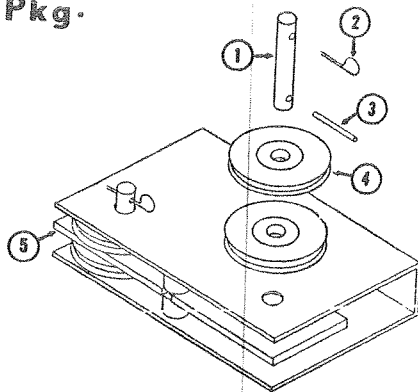

Separator Pkg.

SEPARATOR PULLEY PACKAGE

4715B6371	Separator Pulley Package, 1360, 1365, 1370 and 1380
4714A6371	Separator Pulley Package, 1390's

CODE	PART NO.	DESCRIPTION
1	4720D1561	Long Pin, M2
2	1204B108	Cotter Pin, x4
3	4710-3621	Roll Pin, M4
4	4715-537	Steel Pulley & Bearing
5	4715B566	Separator (Sold in 4715B6371)
	4739A516	Separator (Sold in 4714A6371)