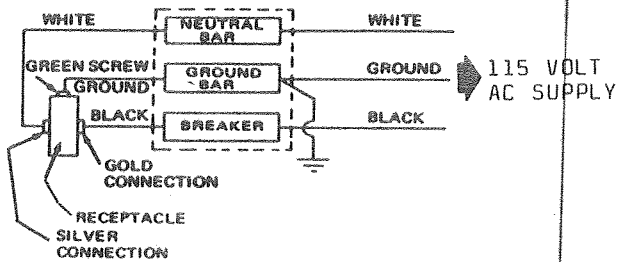

Wiring Diagram

(TONGUE)