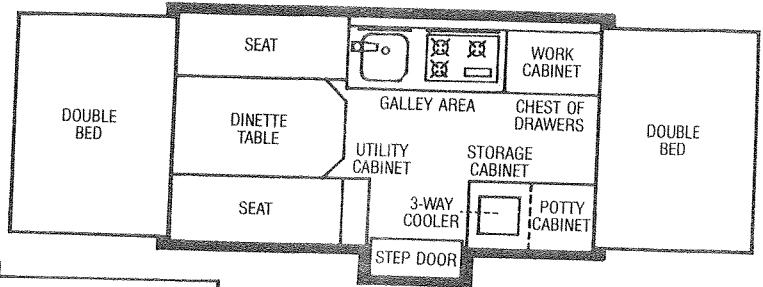

BRANDYWINE
4730M700 1390