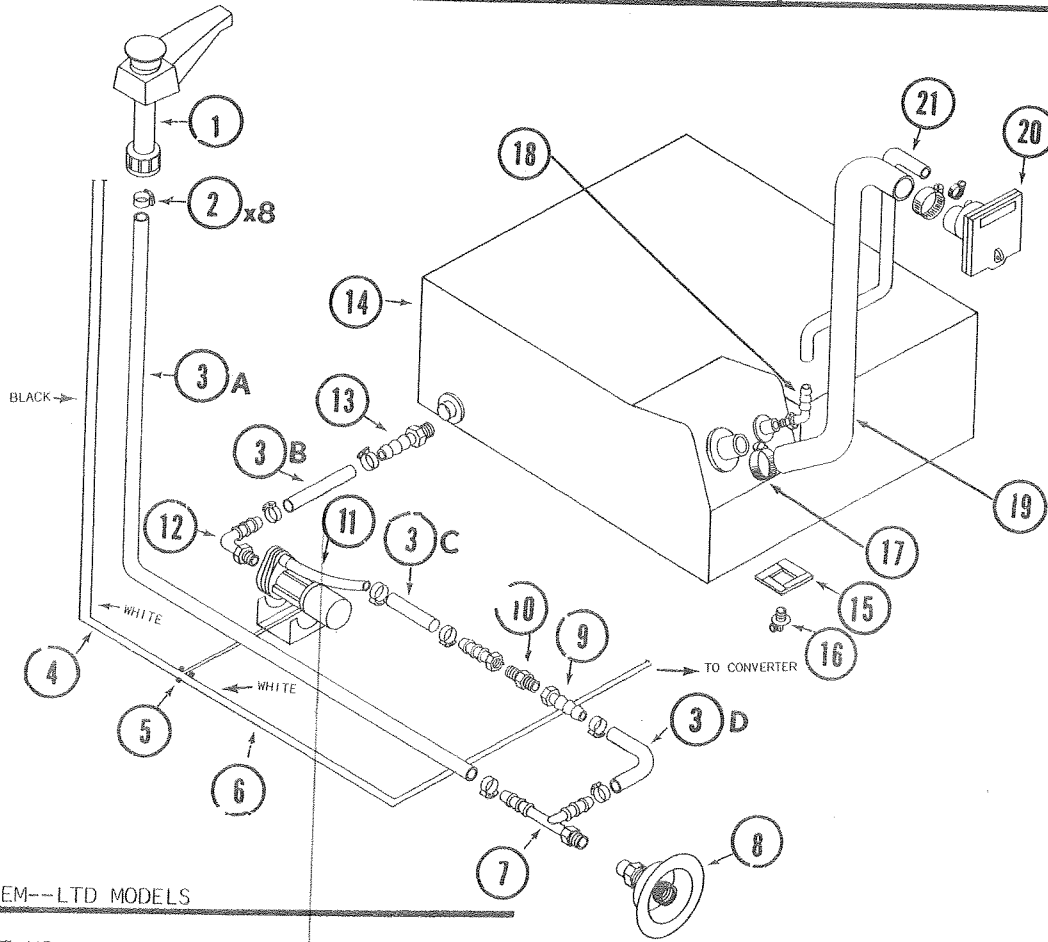

WATER SYSTEM--LTD MODELS

CODE	PART NO.	DESCRIPTION
1	4739-1241	Faucet, Yoke & Switch Ass'y
	*4714-2481	Faucet Switch
	*4714-249	Faucet Yolk
2	4731-305	Adjustable Hose Clamp
3	4714-038	High Pressure Hose, sold by Ft. Sold only by Foot, measures following are in inches--Hose to be cut to size.
3A	38 Inches	
3B	4 Inches	
3C	18 Inches	
3D	37 Inches	
4	4739-513	Harness Extension to Pump (From Faucet to Pump, Black & White Wires)
5	4734-238	Connectors (Blue) x3
6	4739-512	Extension Harness (Pump to Converter)
7	4734-2321	Running Tee
8	4732B1521	City Water Fill (Round)
	*4737-255	Screws #8-18, Overall Length 5/8"
	*4714-0481	City Fill Cap & Plastic Strap
9	1218-102	Female Push Adapter
10	2235-5151	Check Valve)--Use the one that
	2235-615	Check Valve) is in Sales Stock
	*1201-865	Clamp (Check Valve to Wall)
	*1103B1012	Screw, x2
11	4714-3001	Electric Pump (2240-700) Elbow is on pump
	*6254A5351	Pump Only, Less Elbow
12	2234-417	Hose Barb Elbow (Comes with Pump) Can be purchased separately
13	4732A4561	Hose Adapter
14	4733F1411	Water Tank with Spigot & Adapters
	*4734B320	Tank Bracket, x2
	*4737-464	Filter
	*4734-368	Decal
	*1103B1012	Screw (Tank Bracket to Floor)
	*4733-411	Tek Screw, x2 (Tank Brkt to Wall)
15		Use foam tape, tape pieces around drain, Spigot on Water Tank.
16	4715E4381	Spigot
17	4715-4501	Hose Clamp, 1 1/4"
18	1218-351	Elbow
19	4731F1081	Large Hose, 1 1/4" Dia I. D. 7" Long Cut to size.
20	4731B1711	Fill Spout (Square)
	*4737-255	Screws, Type 2, #8-18, Length 5/8"
	*4735C098	Water Decal (On Fill Spout)
21	4733B1201	Vent Hose, 1/2" O.D. 11" Long--1979 Trailers require 8", cut to size

*Parts not shown on parts diagram.

Items showing ""x2" etc. indicate they are used times two on assembly. They are sold one to Pkg.

NOTE: All 7 digit part numbers are not stock items and may take slightly longer for delivery.