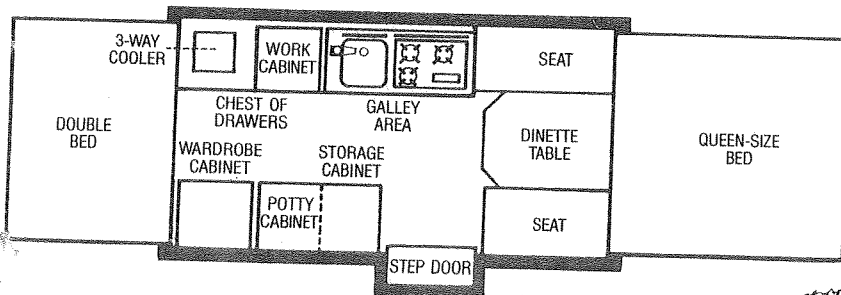

TICONDEROGA LTD
4739A736 1314