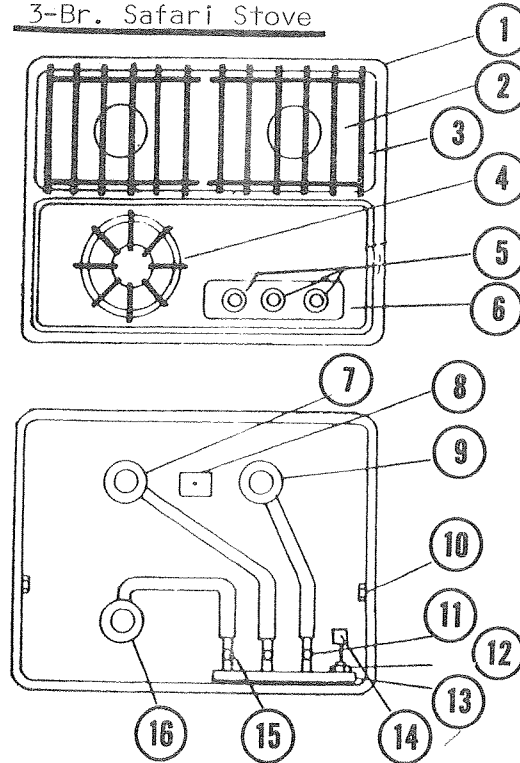

3-Br. Safari Stove

COOK STOVE, 4739-2871, 1365, 1370 LATE MODELS
2-Burner, Coppertone, Safari, 43C26

CODE	PART NO.	DESCRIPTION
1	4714-4801	Main Top, Coppertone
2	4714-481	Grate Clip
3	4714-4821	Grate
4	4714-4831	Knob Pan
5	4714-484	Knob (Round)
6	4714-4851	Left Burner
7	4714-4861	Right Burner
8	4714-487	Spring Catch
9	4714-4881	Valve
10	4714-490	Manifold Pipe
11	4714-491	Inlet Fitting
12	4714-489	Pressure Regulator
13	4714-492	Tie-Down Screw
	*4714-493	Adapter

*Not shown on Parts Diagram.

COOK STOVE, 48P37, Safari, 3-BR. CHROME

CODE	PART NO.	DESCRIPTION
1	4714-4941	45902 Main Top, Chrome
2	4714-481	Grate Clip
3		45641 Grate, Rear
4		45502 Grate, Front
5	4714-484	Knob
6		45062 Knob Pan
7		45646 Burner, Left Rear
8		45806R Tie-Down Screw
9		45647 Burner, Right Rear
10	4714-487	Spring Catch
11		45648R Valve, Rear
12		Number not assigned
13		45611 Manifold Pipe
14		45649 Valve, Front
15		45645 Burner, Front
16	4714-489	45521 Pressure Regulator
		*45081 Burner Box

Parts without part number can be Vendor Drop-Shipped. Send complete description.

MISCELLANEOUS ITEMS USED WITH DRAPES

PART NO.	DESCRIPTION
4724-073	S-Hooks (4 in every Drapery Pkg.)
1201B502	Hex Head Nut) This nut and Screw are
1020A0404	Machine Screw) used as Drapery Stop.
4737B2581	Drapery Track, M2--Contains two pieces
	64" Long. Not used on 1365 or 1370
	because Alum Ext. is built in top.
4737A240	Screw, #5 x 3/8" Black--Used to install
	drapery track
816-00-116-00	Drapery Tabs (Sold by Yard)

NOTE: Drapery Packages contain Drapes, four S-Hooks, four each nuts & screws, and four Tie-Backs. Track not included.