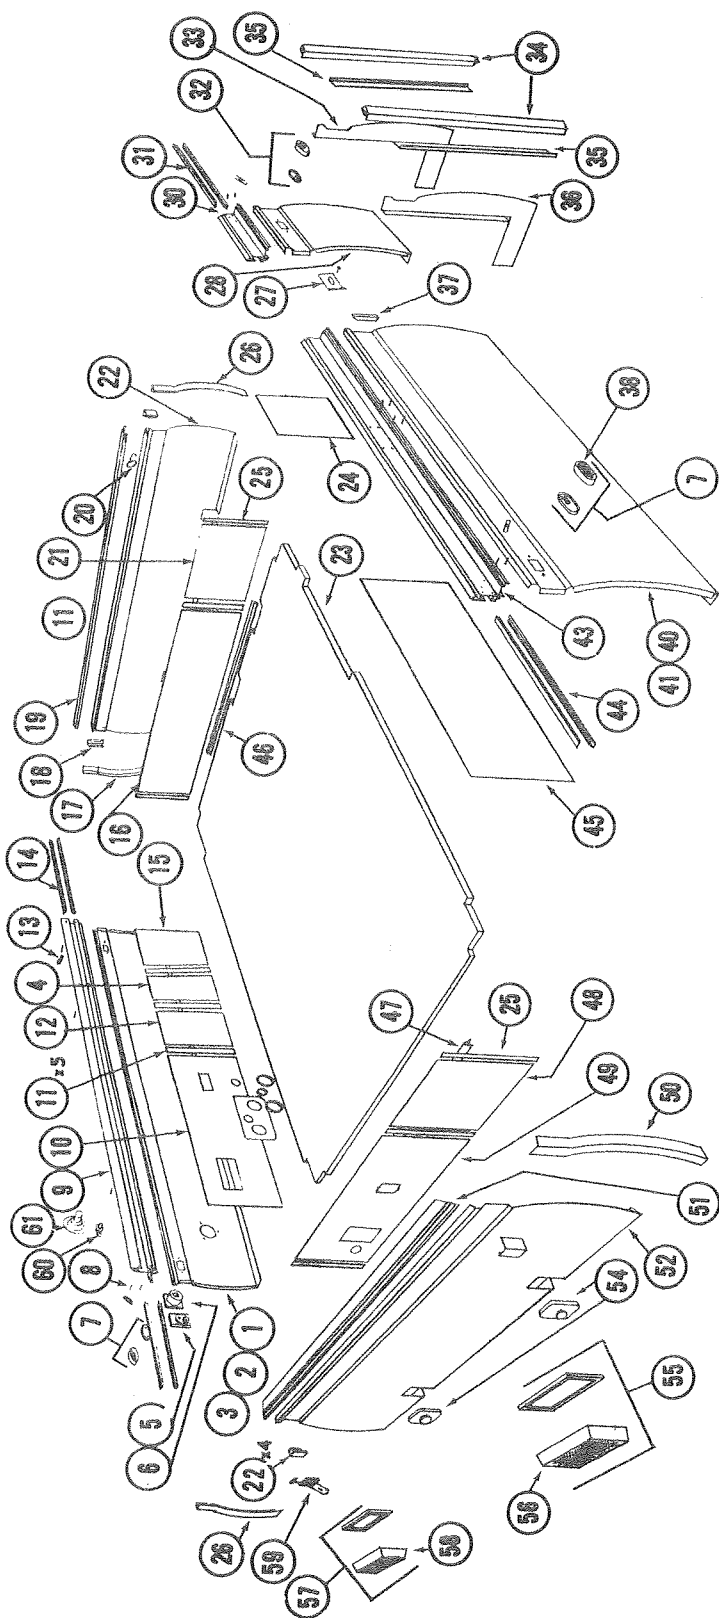

PANEL PARTS LIST--LIGONIER, 1360; AND REBEL 1365.

CODE	PART NO.	DESCRIPTION	USED ON MODEL
1	Left Body Panel	Panel	4737H0161 1360
2	Left Body Panel	Panel	4737-1591 1365
3	4733B461	Coleman Name Decal, Choc. Br.	1360, 1365
4	4737B164	Trim Tape, Red & Brown, x2	1360
5	4737B175	Trim Tape, Yellow & Brown, x2	1365
6	**4714-4501	Universal Wall Panel Pkg.	1360, 1365
7	4733A2331	Recessed Fill Spout, Square	1360 Only
8	*4735C098	Water Decal, Choc. Brown	1360 Only
9	*4737-255	Tek Screw, #8-18 x 5/8" #2	1360 Only
10	*4737-255	Cable Hatch, Square	1360, 1365
11	*4737-255	Tek Screw, #8-18 x 5/8, #2	1360, 1365
12	4733B1311	Side Marker Lamp, Red	1360, 1365
13	*1203-874	Rivet, x2	1360, 1365
14	*4714A0851	Side Marker Lamp Lens, Red	1360, 1365
15	*4710-3621	Roll Pin, M4	1360, 1365
16	*4737-073	Rail Stop	1360, 1365
17	4739-268	Left Side Rail	1360
18	4737A021	Left Side Rail	1365
19	*1203-863	Rivet (Rail to Panel) x8	1360, 1365
20	*4737B2581	Drapery Track Extrusion, M2	1360, 1365
21		Cut to 48" Length	

CODE	PART NO.	DESCRIPTION	USED ON MODEL
10	**4714-4501	Universal Wall Panel Pkg.	1360, 1365
	*4734A404	Dust Cover	1360 Only
	*1103B0808	Screw, Dust Cover, x2	1360 Only
	*4734-389	Snap Bushing	1360 Only
11	4720F2111	Panel Divider, x6	1360, x7 1365
12	**4714-4501	Universal Wall Panel Pkg.	1360, 1365
13	4730A1181	Adjustable Stud Pkg., M2	1360, 1365
	*1203-867	Rivet, x2 Each Stud	1360, 1365
14	4730B1211	Rail Stop, Left Frt. Corner	1360, 1365
15	**4714-4501	Universal Wall Panel Pkg.	1360, 1365
16	**4714-4501	Universal Wall Panel Pkg.	1360, 1365
17	4733C4341	Corner, Right Rear, Left Front	1360, 1365
18	4733C1171	Filler Plate, x4	1360, 1365
19	4720D1801	End Rail, Front	1360, 1365
20	4730A1221	Safety Latch	1360, 1365
21	**4714-4501	Universal Wall Panel Pkg.	1360, 1365
22	4714A3981	Front Body Panel, Alum.	1360
	4714A3991	Front Body Panel, Steel	1365
	*1212-0121	Grommet, x2	1360, 1365
23	661-00-072-12	Linoleum Floor Covering	1360, 1365
24	**4714-4501	Universal Wall Panel Pkg.	1360, 1365