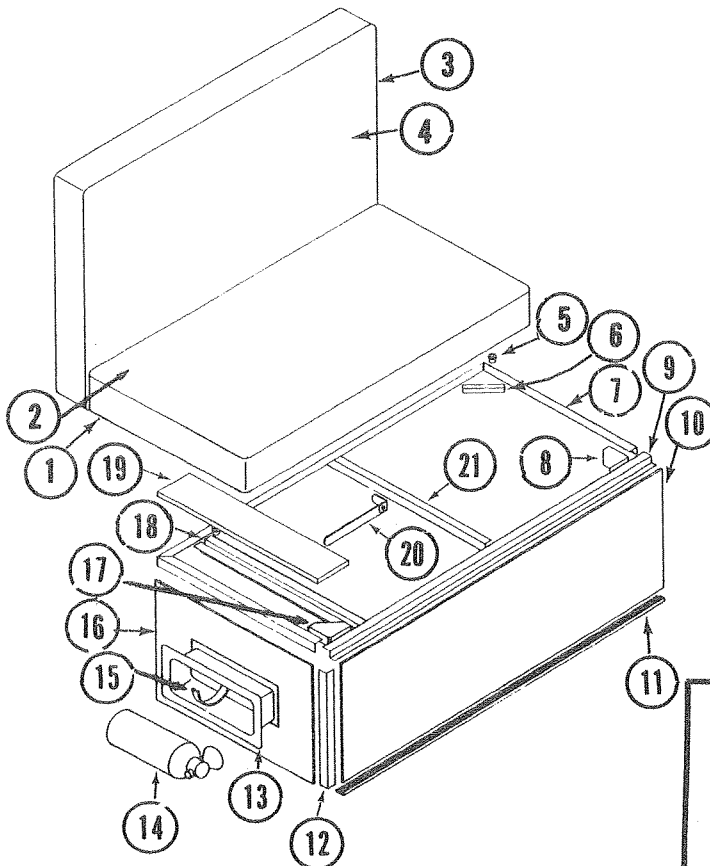

CODE	PART NO.	DESCRIPTION
15	4737-194	Mounting Bracket
	*1203-871	Rivet, x2
16	4737A296	Side Panel, Knotty Pine Wood
	*4737A313	Floor Trim
17	4737A311	Seat Bracket, Left
18	4739-212	Seat Support Angles, x2
19	4739-215	Seat Extension Top
	*1103E1008	Screws x7 (Top to Supports)
20	4734-386	Support Arm)(Parts shown
	1203B221	Rivet)(assembled on
	4739-295	Bracket)(drawing.
	*4733-060	Rivet (Brkt to Cushion Support)
21	4733E030	Cushion Support

*Parts not shown on Parts Diagram.

+COLORS OF CUSHIONS AND BACK RESTS

Mohawk Red and Brown Plaid Olefin--1360

Autumn Yellow & Brown Print Vinyl--1365

SEAT FRAME ASSEMBLY, CURBSIDE, 1360, 1365

4737B516 Curbside Seat Frame Ass'y, 1360, 1365

(Cushion & Back Rests not included in 4737B516)

CODE	PART NO.	DESCRIPTION
1	+CUSHION ASS'Y	
	4724B5271	1360, 39 1/4"x16 13/16" x3"
	4724-6161	1365, 39 1/4"x16 13/16" x3"
2	+CUSHION COVER ASS'Y	
	4725K5551	1360
	4723-6161	1365
3	+BACK REST ASS'Y	
	4724B5281	1360, 39 1/4" x 19 1/2" x3"
	4724-6171	1365, 39 1/4" x 19 1/2" x3"
4	+BACK REST COVER	
	4725K5721	1360
	4724-6031	1365
5	4710A2681	Table Stop Button, x3
	*4731-387	Bolt (used on stop on T. Rest)
	*1103B1016	Screw (used on stop on S.Supp.)
6	4733C008	Seat Cushion Support
	*4733-060	Rivet
7	4739-214	Seat Support
8	4737A311	Seat Bracket, Right
	*4733-060	Rivet, x3
9	4739-216	Table Rest, Curbside
10	4739-213	Front Panel
11	4737B353	Floor Trim
12	4737B357	Support Angle
	*1202B026	Washer (Angle to Panel)
	*4734-186	Rivet (Angle & Washer to Panel)
	*4739-295	Bracket (Floor) x2
	*1203-886	Rivet (Bracket to Angle)
13	4737-419	Recessed Mount
	*1202B026	Washer, x4, Mount to Panel
	*4734-186	Rivet, x4, Washer & Mt to Panel)
14	4737-555	Fire Extinguisher