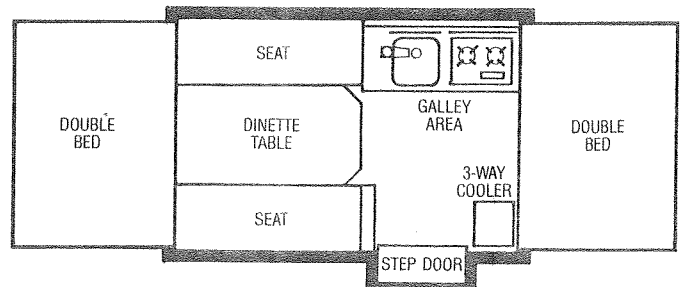

*Parts not shown on Parts Diagram.

NOTE: For color of Mattresses see "Bed" Page; for color of Cushions & Back Rest see "Seat" Page.

LIGONIER, 1360, 4737C702

Interior Height:	6'5"
Size Closed:	6'8" x 10'11"
Size Opened:	6'8" x 17'6"
Road Height:	44"
*Curb Weight:	890 lbs.
*Hitch Weight:	100 lbs.
Floor Area WxL:	6'2" x 6'10"
Cabinet Space:	39 Cu. Ft.
Tire Size:	5.70 x 8"
Brakes:	Not Standard
Beds:	Two Std. 51" x 72"
Conv. Dinette/Bed:	40" x 73"
Tables:	x1 30" x 38"
Courtesy Light:	Not Standard
Hub Caps:	Standard
Sleeping Capacity:	6

LIGONIER

*Less optional accessories and coupled to tow vehicle.
†To add brakes, buy 4714A2011 Brake Package.