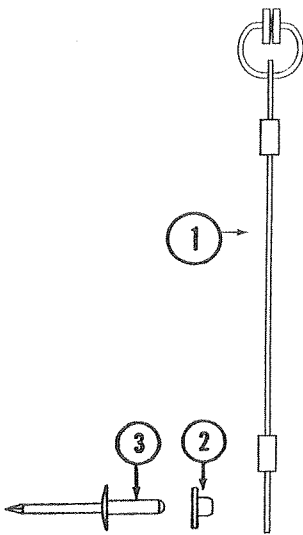

NOTE: Exterior 12-Volt DC Power Connector located on Tongue for Interior Lights and Heater.

Wiring Diagram

(TONGUE)

***BULBS:**

Side Marker	#1895
Stop, Turn, Tag	#1157
Back Up	#1156
Interior	#1141

*Light bulbs for replacement are not furnished by The Coleman Company.