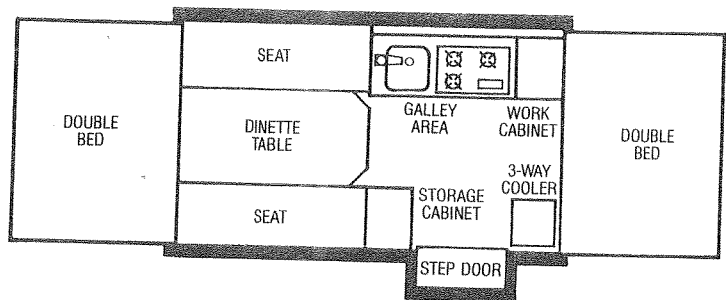

*Parts not shown on Parts Diagram.

NOTE: For color of Mattresses see "Bed" Page; For color of Cushions and Back Rest see "Seat" Page.

VALLEY FORGE® 1380, 4720M700

Interior Height:	6'5"
Size Closed:	6'8" x 12'6"
Size Opened:	6'8" x 19'4"
Road Height:	47"
*Curb Weight:	1,150 lbs.
*Hitch Weight:	100 lbs.
Floor Area WxL:	6'2" x 8'6"
Cabinet Space:	45 Cu. Ft.
Tire Size:	20.5 x8. x10"
Brakes:	Not Standard
Beds:	x2 Std. 51" x 72"
Conv. Dinette/Bed:	40" x 73"
Table	x1, 38" x 30"
Courtesy Light:	Not Standard
Hub Caps:	Standard
Sleeping Capacity:	6

VALLEY FORGE

*Less optional accessories and coupled to tow vehicle.
†To add brakes, buy 4714A2011 Brake Package.