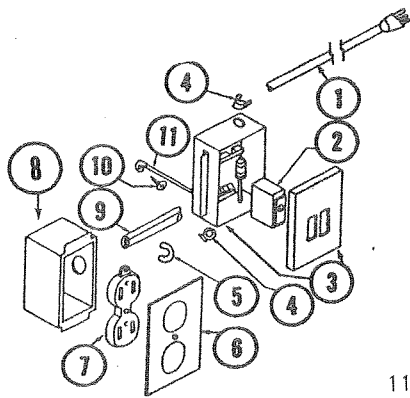

115 Volt AC
15 Amp Maximum

NOTE:

Exterior 12 Volt DC Power Connector located on Tongue for Interior Lights and Heater.

ELECTRICAL SYSTEM, 1365, 1370

CODE	PART NO.	DESCRIPTION
1	4733-1651	Cord Set, 25 Feet, (115 Volt, 15 Amp, Std. UL Approved)
2	4731A1321	Breaker Switch
3	4731B131	Breaker Box with Cover
4	1216-451	Connectors, x2
5	1216-239	Strain Relief, x2
6	4710A355	Receptacle Cover
7	4710A354	Receptacle
8	4710A363	Switch Box
9	4734A019	Wire, Short
10	4733-411	Tex Screw
11	4735-586	Ground Wire
12	**4714-4501	Universal Wall Panel Pkg.
	*4731A1361	Angle, x2
	*4730C172	Table Stop
	*1203-886	Rivet (Ground to Corner Bulkhead)
	*1201-870	Tube Clamp, x2
	*1203-874	Rivet, x1 on each clamp
	*4734-377	1" Snap Bushing
	*4734-435	1 1/2" Snap Bushing

*Not shown on Parts Diagram.

**4714-4501 Universal Wall Panel Pkg. contains one sheet of wall paneling, 48" x 18 1/8". Can be cut to make any wall panel in the 1300 series.

NOTE: All 7 digit part numbers are not regular stock items and may take slightly longer for delivery.

NOTE: Exterior 12-Volt DC Power Connector located on Tongue for Interior Lights and Heater.