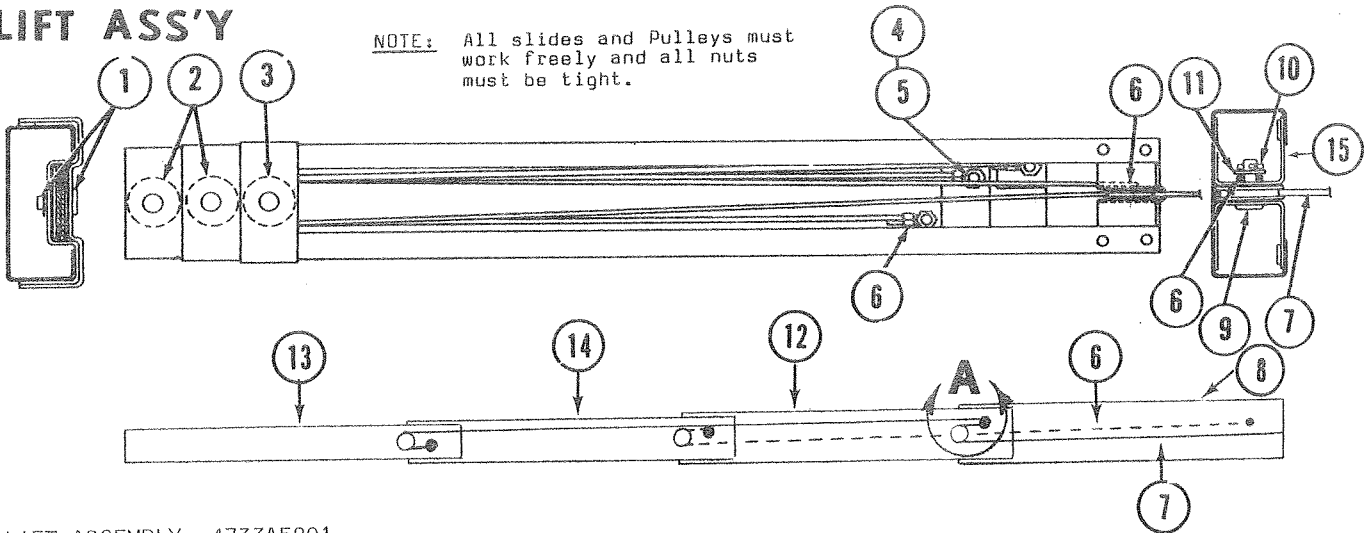

LIFT ASS'Y

NOTE: All slides and Pulleys must work freely and all nuts must be tight.

LIFT ASSEMBLY, 4733A5801

CODE	PART NO.	DESCRIPTION	CODE	PART NO.	DESCRIPTION
1	4730E2491	Pin & E Ring Pkg.M3 (4730E249 & 4730B098 Ret. Ring)	7	4733A5901	Cable Ass'y, Long, 199"
	*4730B0981	Retaining E Ring, M12	8	4720D5151	Stationary Lift
2	4715-537	Steel Pulley Ass'y	9	4731A2521	Pin
3	4715-537	Steel Pulley Ass'y	10	1204B108	Cotter Pin
4	1202B263	Spacer, x3	11	1202B040	Washer
5	1201B602	Lock Nut, x3	12	4720B5161	Bottom Lift Ass'y
6	4731-5691	Cable Ass'y, Sh. 51"	13	4720A5181	Top Lift Ass'y
			14	4720A5171	Center Lift Ass'y
			15	4731-580	Pulley Bracket Ass'y with Clinch Nut