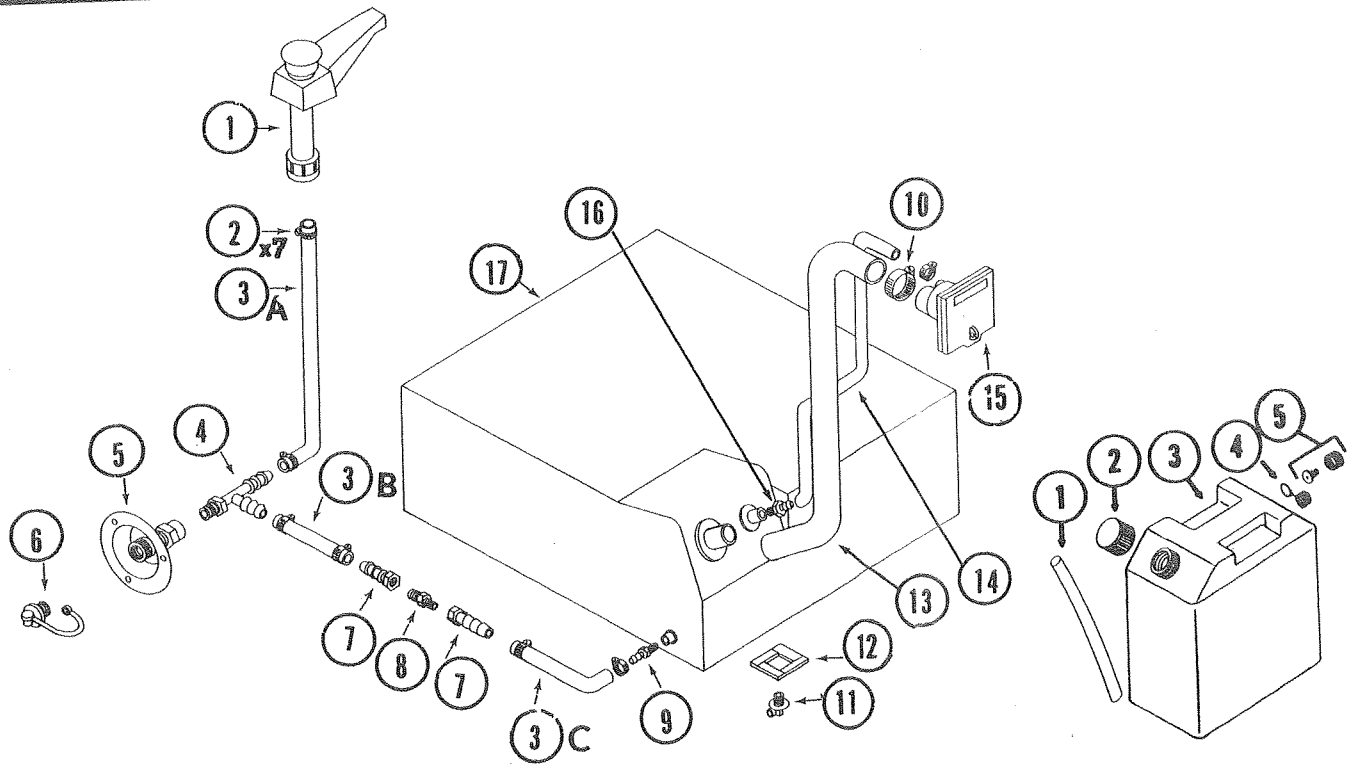

WATER SYSTEM--1300 SERIES EXCEPT LTD MODELS

CODE	PART NO.	DESCRIPTION
1	4734-0161 *4714-0461	Zurn Water Pump & Faucet Ass'y Pump Repair Kit
2	4731-305	Adjustable Hose Clamp, 5/8", x8
3	4714-038	High Pressure Hose, Sold by Ft. The following is listed in inches so must be cut to size. Approx. Lengths
3A		56" for 1360, 1370, 1380 58" for 1390 70" for 1393, & 1394
3B		12" for 1360 8" for 1370 24" for 1380 42" for 1390 60" for 1393, 1394
3C		18" for 1360, 1380, 1390 36" for 1370 70" for 1394, 1393, 1365
4	4734-2321	Running Tee
5	4732B1521 *4737-255	City Water Fill, Metal Screw
6	4714-0481	City Fill Cap with Plastic Strap
7	1218-102	Female Adapter, x2
8	2235-615 2235-5151	Check Valve) both the same Check Valve) except diff. Pkg.
9	4732A4561	Hose Adapter--except 1365
10	4715-4501	Hose Clamp, 1 1/4"
11	4715E4381	Spigot, 3/8"--Not on 1365
12		Use foam tape. Tape four pieces around drain spigot on Water Tank.

CODE	PART NO.	DESCRIPTION
13	4731F1081	Large Hose 7"--6" needed for 1979 Models. Cut to Size
14	4733B1201	Vent Hose, 1/2" O.D. 11" Long 1979 Trailers require 8", cut to size.
15	4731B1711 *4737-255 *4735C098	Recessed Fill Spout (Square) Not used on 1365 Screw Water Decal, Choc. Br.
16	1218-351	Elbow
17	4733F1411 *4734B320	Water Tank with Spigot & Adapter Not on 1365 Tank Bracket

WATER BOTTLE, 1365, PART NO. 4735-2131

CODE	PART NO.	DESCRIPTION
	4735-2131	Water Bottle, Complete
1	4714A0671	Suction Stem
2	4714-0231	Large White Cap
3	4735-2131 *4735C098	Water Bottle, Complete Water Decal
4	4714-0221	Small Cap with Tie-On
5	4714-024 *4714-038	Barb Stem & Collar High Pressure Hose, sold by Ft.

*Parts not shown on parts diagram.
Items showing "x2" etc indicate they are used times two on assembly. They are sold one to Pkg.
NOTE: All 7 digit part numbers are not stock items and may take slightly longer for delivery.