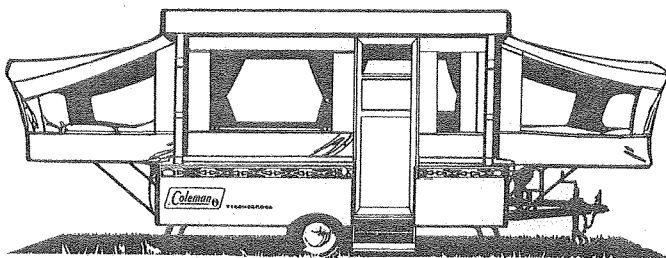

<u>COLOR--TICONDEROGA, 1394 & TICONDEROGA LTD, 1314</u>	
Body Panel:	Mount Vernon Cream
Canvas:	Suntan, Army Duck
Counter Top:	Egyptian Marble
Cushions:	Mohawk Red/Brown Plaid Olefin
Decals:	Chocolate Brown
Drapes:	Mohawk Red
Interior:	Woodgrain Knotty Pecan
L. Gal. Top:	Knotty Pecan
Mattress:	Color-See Bed Page
Matt. Thickness:	4"
Table Top:	Egyptian Marble
Tongue:	Chocolate Brown