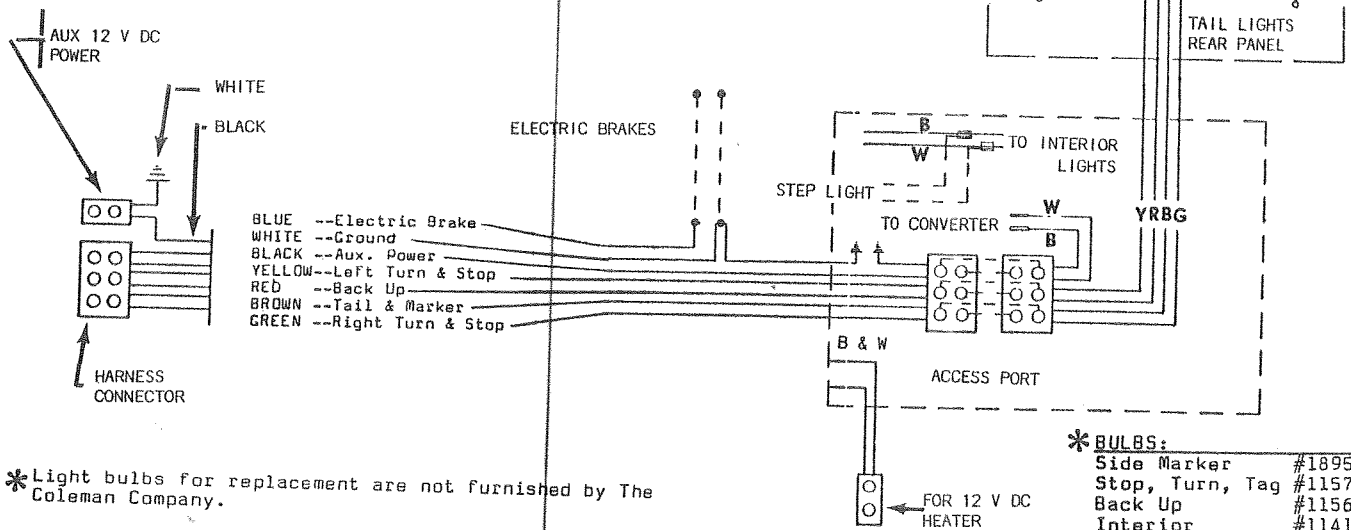

NOTE: Exterior 12-Volt DC Power Connector located on Tongue for Interior Lights and Heater.

Wiring Diagram

(TONGUE)

***BULBS:**

Side Marker	#1895
Stop, Turn, Tag	#1157
Back Up	#1156
Interior	#1141

*Light bulbs for replacement are not furnished by The Coleman Company.