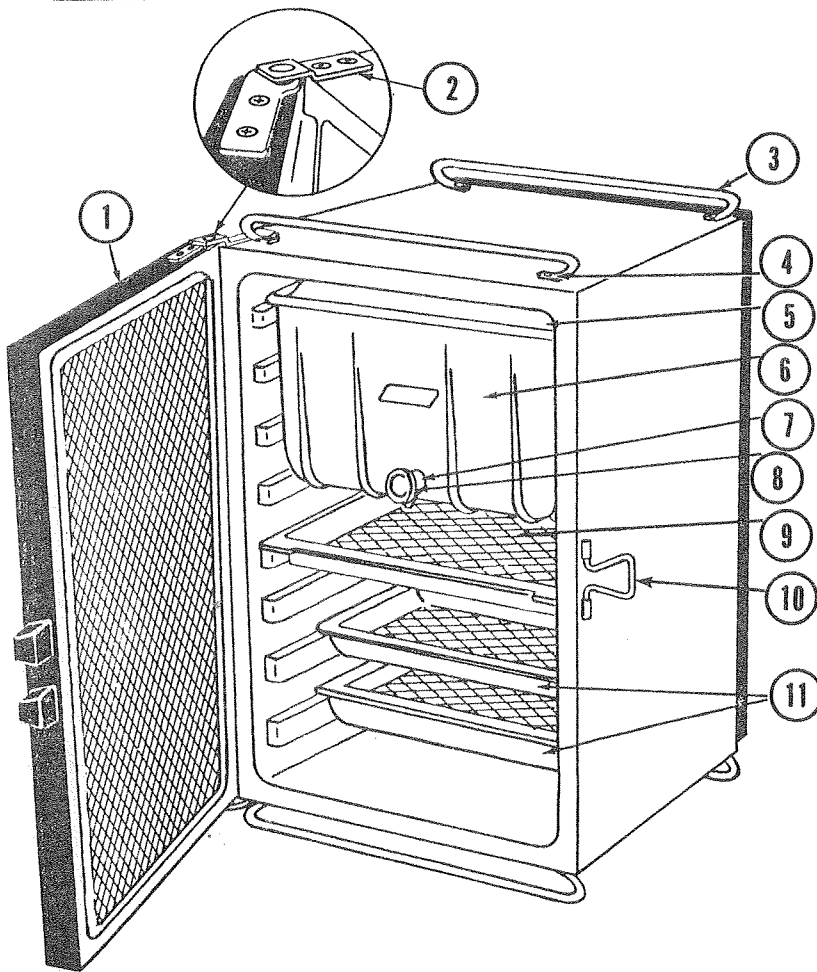

1979 PARTS LIST

CONVERTIBLE COOLER, 5257A707 (Parchment Color)

CODE	PART NO.	DESCRIPTION
1	5257A5221	Door Assembly
2	5257A5151	Hinge Plate
	*5257-1951	Hinge Support (Door)
	*5216-140	Screw, Hinge Support
3	5257A111	Leg, x4
4	1103B0806	Screw, x2 each Leg
5	5257-1181	Ice Container Lid
6	5257A1171	Ice Container, Less Lid and Faucet
7	1212-0121	Grommet (Ice Tub)
8	5217-5801	Faucet Complete
	*5500B263	Nut Only
9	5257-1101	Drip Tray
10	5257-1821	Latch & Pivot
11	5257-1141	Small Tray, x2
	*8B262	Lacquer, Parchment

*Not shown on Parts Diagram.
NOTE: Cooler Size, Outside Dimensions is 26 1/4" x 17 1/2" x 15 3/4". Cooler holds 68 Quarts.