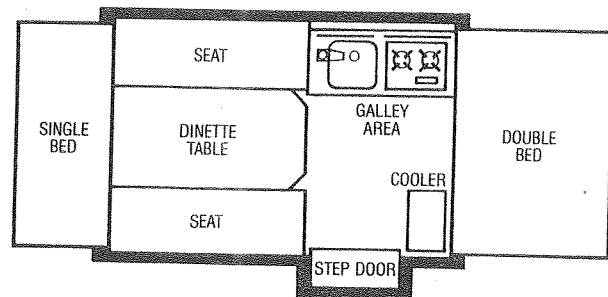

*Parts not shown on Parts Diagram.

NOTE: For color of Mattresses see "Bed" Page. For color of Cushions & Back Rests see "Seat" Page.

REBEL, 1365, 4737D700

Interior Height:	6'5"
Size Closed:	6'8" x 10'11"
Size Opened:	6'8" x 15'10"
Road Height:	44"
*Curb Weight:	890 lbs.
*Hitch Weight:	100 lbs.
Floor Area WxL:	6'2" x 6'10"
Cabinet Space:	39 Cu. Ft.
Tire Size:	4.80 x 4. x 8"
Brakes:	Not Standard
Beds:	One Std; 51" x 72" One Small 30" x 72"
Conv. Dinette/Bed:	40" x 73"
Table:	x1, 38" x 30"
Courtesy Light:	Not Standard
Hub Caps:	Not Standard
Sleeping Capacity:	5

REBEL

*Less optional accessories and coupled to tow vehicle.

†To add brakes, buy 4714A2011 Brake Package.