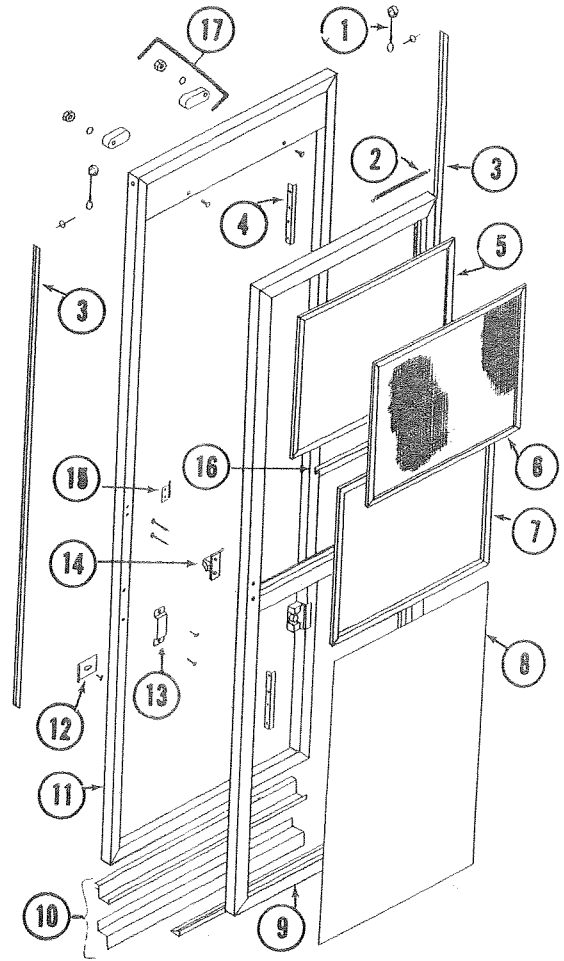

Camping Trailers

1979 PARTS LIST

Screen Door Screen Door Jamb Drain System

SCREEN DOOR ASSEMBLY, 4710J5051
SCREEN DOOR JAMB ASSEMBLY, 4710J5091

CODE	PART NO.	DESCRIPTION
1	**4734B5211	Cable Ass'y, M2
	*1203C872	Rivet
2	4731A8201	Screen Door Spring Ass'y
3	4710D4101	Screen Door Seal, Vertical
	*1203-863	Rivet, x10 each side
4	4720C3601	Screen Door Hinge Ass'y
	*1203-863	Rivet, x3 Each Hinge
5	4710-5061	Screen Door Sliding Panel
6	4710A5011	Screen Door Screen Ass'y
7	4710-5041	Fixed Window Assembly
8	4710F387	Kick Plate, Mt. Vernon Cream
9	4710J5051	Screen Door Ass'y
10	4732D603	Screen Door Support Assembly
11	4710J5091	Screen Door Jamb Assembly
12	**4737-1921	Screen Door Slide Ass'y--Not included in Sc. Door Pkg.
13	**4737-5691	Screen Door Retainer
14	**4733C4791	Latch Ass'y
	*4737-321	White Rubber Button
15	4710C411	Strike--Ref only, in 4733C379
	*1203-863	Rivet
16	406-00-000-85	Weather Strip, 18" Long
17	4734A2871	Overhead Door Latch Ass'y
	*4723A506	Strap Assembly
	*4730A354	Stud (to attach strap)