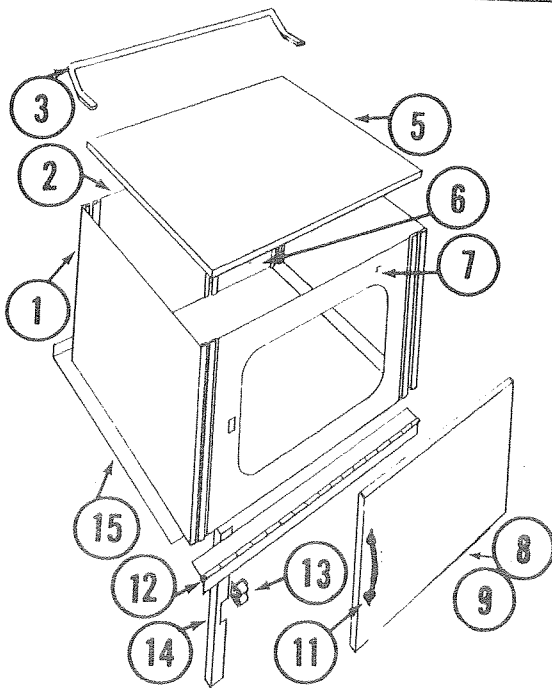

Camping Trailers

1979 PARTS LIST

Work Cabinet Storage Cabinet

Model 1380 Shown

WORK CABINET ASS'Y, 4733F693, 1380, 1314, 1394
WORK CABINET ASS'Y, 4733E688, 1310, 1390

SEAT CABINET ASS'Y, 4737B580, 1390, 1310
STORAGE CABINET ASS'Y, 4734B631, 1380
STORAGE CABINET ASS'Y, 4739B527, 1313, 1393

CODE	PART NO.	DESCRIPTION
1	4737-2061	Upper Galley Side Panel
2	4737-207	Cabinet Back, Left Side
3	4734A0991	Towel Rack, Short
	*1016B1018	Bolt, x4
	*1201B695	Keps Nut, x4
4	Number not assigned	
5	4734C0931	Work Cabinet Top, 1380, 1314, -94
	4734C085	Work Cabinet Top, 1390, 1310
	*1103B1008	Screw, (Sides to top)
6	4737A208	U. G. Back Panel, Rgt. 1380, 1314, 1394
	4737-216	U. G. Back Panel, Rgt. 1310, 1390
7	4734C092	Work Cabinet Front. 1380, 1314, 1394
	4737A242	Work Cabinet Front, 1310, 1390
8	4739A5351	Door Ass'y, Complete
9	4739-051	Door Hinge
	*4739-052	Screw (Hinge to Door)
	*1203-895	Rivet (Hinge to Cab. Front)
10	Number not assigned	
11	4739-050	Door Pull, Ant. Copper
	*4739-052	Screws, Ant. Copper
12	4734A086	U. G. Cabinet Hinge, 1310, 1390
	4734B094	U. G. Cab. Hinge, 1380, 1394, 1314
	*4733-060	Rivet, Brown (Hinge to C. Bottom)
	*1103B0808	Screw x3 (Hinge to Lower Galley)
13	4733-6391	Latch & Strike Ass'y
	*1203C248	Rivet (Latch to L. Support)
14	4733C045	Latch Support
15	4737B243	Work Cabinet Bottom, 1390, 1310
	4737C214	Work Cabinet Bottom, 1380, 1314, 1394
	*4733-060	Brown Rivets

*Parts not shown on Parts Diagram.

CODE	PART NO.	DESCRIPTION
1	4733B0271	Side Panel, Left, 1380, 1313, 1393
	4739-058	Side Panel, Left, 1390, 1310
2	4731A1361	Angle, 1380, 1313, 1393
	Not on 1390 or 1310 Seat Cab.	
	*1103B0806	Screw, x2 each angle
3	STORAGE CABINET TOP	
	4733E1841	Egyptian Marble 1380
	4739B023	Egyptian Marble, 1313, 1393
	4739-055	Egyptian Marble, 1390, 1310
	*1103E1008	Screw, x9 (Panel to Top)
4	4720A0721	Cooler Clips, M2, 1380, 1313, 1393
	Not used on 1390, 1310	
	*1103B0608	Screw, x2 each clip
5	4733B026	Cab. Side Panel, R. 1380, -10, -90
	4739-239	Cab. Side Panel, Rgt., 1313, 1393
6	4733B035	Cab. Front Panel, 1380, 1313, 1393
	4739-059	Cab. Front Panel, 1390, 1310
7	4739-5321	Door Ass'y
8	4739-050	Door Pull, Antique Copper color
	*4739-052	Screws, Antique Copper
9	4739-051	Hinge, Antique Copper finish
	*4739-052	Screw, Antique Copper
	*1203-895	Rivet (Hinge to Front) x2
10	4733D0541	Latch Support
	*4733-060	Rivet, x4 (Support to Panel)
11	4733-6391	Latch & Strike Pkg.
	*1203C248	Rivet (Latch to Latch Support)
12	4737-419	Recessed Mount, 1380, 1313, 1393
	Not used on 1390, 1310 Seat Cab.	
	*4734-186	Rivet, x4
13	4737-194	Mounting Bracket (Fire Ext.)
	used 1380, 1313, 1393	
	Not on 1390, 1310 Seat Cabinet.	
	*1203-871	Rivet, x2
14	4737-555	Fire Extinguisher, 1380, 1313, -93
	Not used on 1390, 1310 Seat Cab.	
	*4739-024	Cabinet Spacer--Used only on 1313, 1393 Storage Cabinet

*Not shown on Parts Diagram.