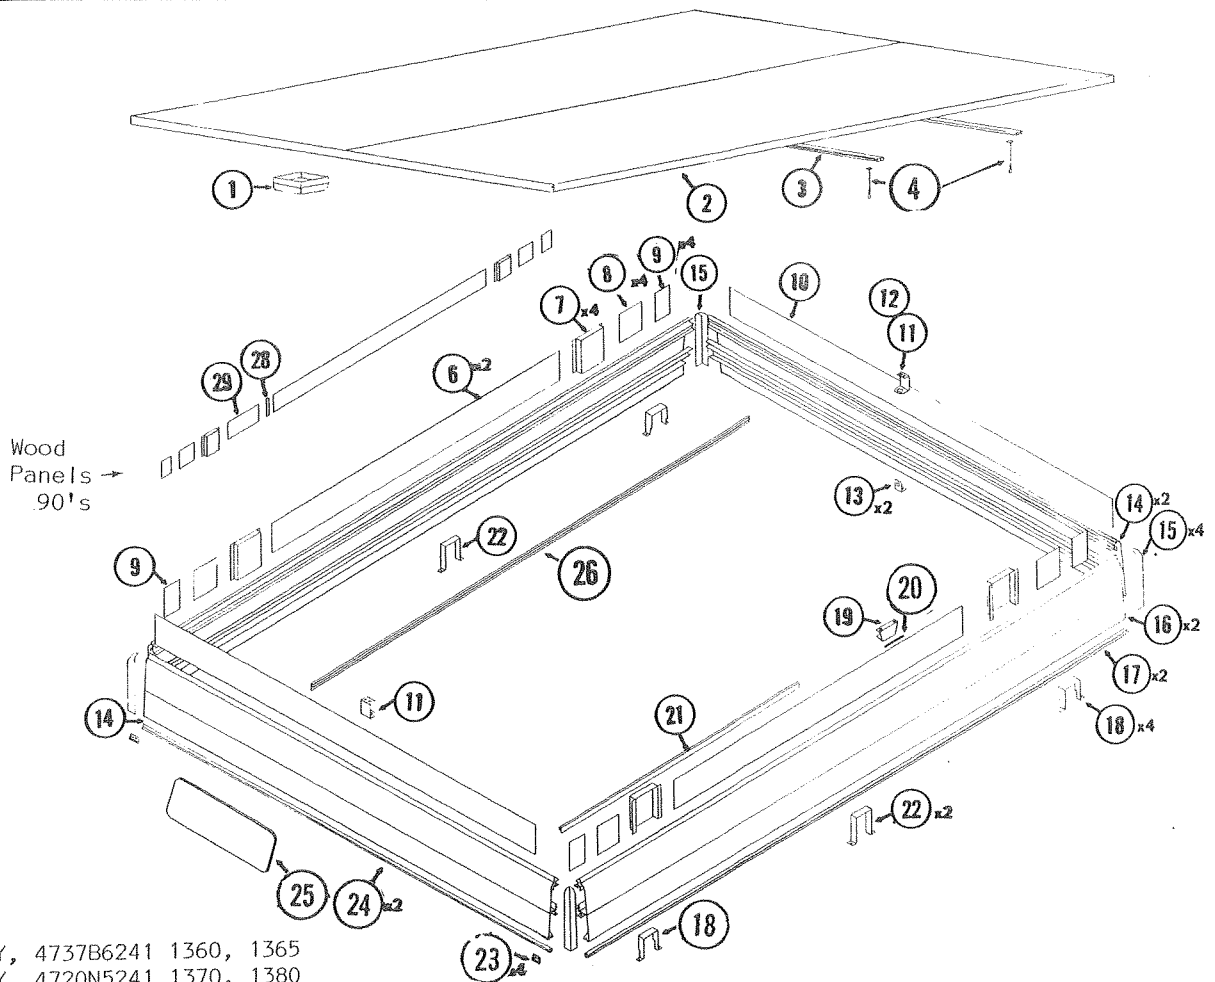

1979 PARTS LIST

TOP ASSEMBLY, 4737B6241 1360, 1365
TOP ASSEMBLY, 4720N5241 1370, 1380
TOP ASSEMBLY, 4730P5241 1390's

CODE	PART NO.	DESCRIPTION	CODE	PART NO.	DESCRIPTION
1	4737C5911	Light Ass'y	16	4734C614	Top Channel, Side, 1360, 1365
	*4714B0891	Square Plastic Lens		4733C659	Top Channel, Side, 1370, 1380
2	4734E612	7' Sandwich Panel, 1360, 1365		4733C661	Top Channel, Side, 1390's
	4733F638	9' Sandwich Panel, 1370, 1380	17	4734B1731	Top Seal, Long, 11 Ft. 1390's
	4739A025	11' Sandwich Panel, 1390's			Cut to 7 1/2 Ft. for 1360, 1365
3	4733C471	Screen Door Slide Track, x2			Cut to 9 Ft. for 1370, 1380
	*1203-925	Accordion Rivet, x2	18	4715E177	Lift Bracket, x4
	*4723A506	Safety Strap		*1201B603	Lock Nut, x2 each Brkt.
	†*4739-067	1-Beam Stop, x2 (Curtain)		*4731-387	Bolt, 1/4-20 UNC, x2 Ea. Brkt.
4	4734B5211	Cable Ass'y, M2	19	4733B698	Door Storage Bracket
5		Number not assigned		*4738-260	Screw x2
6	+4714B5991	Top Wood Panel Pkg.	20	4733A476	Screen Door Bumper
7	4737B2111	Lift Cover, Plastic, M4	21	4737B2581	Drapery Track, M2. Contains
8	+4714B5991	Top Wood Panel Pkg.			two pieces 64" Long--
9	4733B495	Corner Divider, Short, x4			Not used 1365, 1370
10	+4714B5991	Top Wood Panel Pkg.		*4737A240	Screw, #5 x 3/8" Black
11	4715G109	Canvas Support Bracket, x2	22	4734A523	Brace Ass'y, x2--Not on -65,-70
	*4738-260	Tek Screw (#8-18 x .62 Phillips		*1006B1624	Bolt, 1/4-20" x 1 1/2" x2
		Round Head, Type 2.	23	4715-2091	Strike, x4
12	4734A174	Edge Moulding, x2		*1201B695	Keps Nut, #10-24, x2 Each Strike
13	4733A453	Support Angle, x2		*1014E1006	Screw, (#10-24x3/8")
	*4738-260	Tek Screw, x2	24	4734B1731	Top Seal, 11 Ft. Long, cut to
	*1203-865	Rivet (angle to ceiling) x2			size (need 6 3/4 feet for
14	4733D657	Top End Channel, Front & Rear			Trailer ends)
15	4733D481	Top Corner, x4	25	4734B480	Coleman Top Logo, Choc. Brown
	*4734-186	Rivet, x8 Each Corner		*4734-186	Rivet, Brown, x6

NOTE: Apply two pieces of 435-00-000-78
tape 15 3/4" long between logo & Top Chann.)

CONTINUED TOP OF NEXT PAGE
For notes, see end of list on next page.