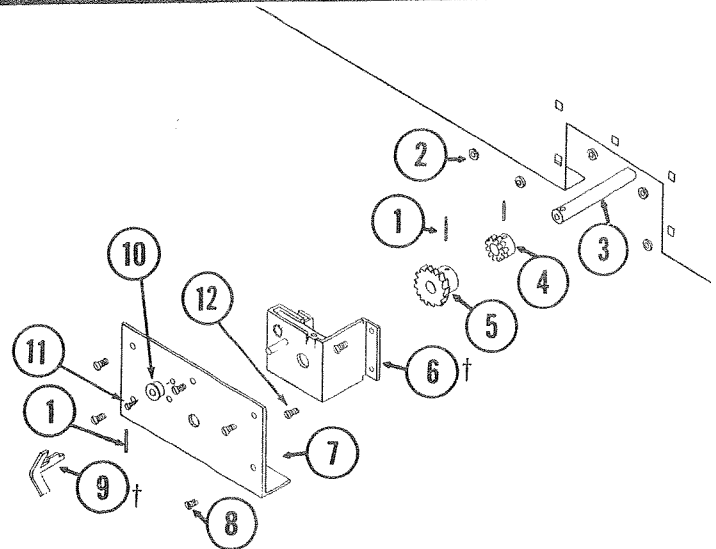

DETAIL A

NOT SHOWN ABOVE

4714-5871 Lift Trim Package

NOTE: All cable assemblies come with cable clips.

RATCHET ASSEMBLY AND RELATED PARTS

CODE	PART NO.	DESCRIPTION
1	4720B1481	Roll Pin, M5
2	4715-301	Spacer (Push Nuts)
3	4737-119	Whiffletree Extension, 1365, -60
	4720C120	Whiffletree Extension, 1370, -80
	4739-001	Whiffletree Extension, 1390's
4	4730B384	Sprocket, Small Steel
5	4737-450	Ratchet Gear (Not in Ratchet Pkg. because almost impossible to break or damage.)
6	+4737A675	Ratchet Bracket
7	4739-174	Filler Plate, 1360, 1365
	4739-197	Filler Plate, 1370
	4715C123	Filler Plate, 1380, 1390's
8	4737-255	Screw #8-18 5/8" Phillips Pan.
9	+4737-4671	Butterfly Switch & Plastic Cap
10	4724-260	Stop Button (Recessed Bumper)
11	1103B1012	Screw #10-3/4", Pan Recessed Hd.
12	4733-411	Tek Screw, #10-1/2"-16 UNC
	*4739-117	Switching Decal
	*4730E318	Open Decal
	*1212-0121	Grommet