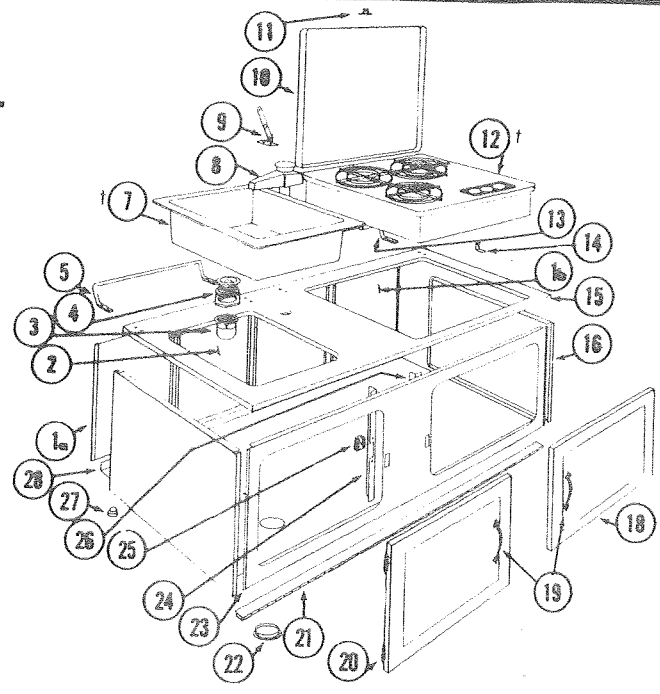

Upper Galley All Models

1979 PARTS LIST

Camping Trailers

UPPER GALLEY ASS'Y, 4737D587, 1360
UPPER GALLEY ASS'Y, 4739-544, 1365
UPPER GALLEY ASS'Y, 4737C553, 1370
UPPER GALLEY ASS'Y, 4733D699, 1380, 1390's

CODE	PART NO.	DESCRIPTION
1a	Upper Galley Back Panel, Left Rear 4737-207 1360 4737-117 1365, 1370 4737-216 1380, 1390's	
1b	Upper Galley Back Panel, Right Rear 4737-105 1360 4737-115 1365, 1370 4737-207 1380, 1390's	
2	Upper Galley Back Panel, Center 4737-207 1360 x2, 1380, 1390's x2 4737-117 1365, 1370, x2	
3	4734A0671 Drain Trap *4714-106 Drain Trap Clip *4734-329 Foam Gasket	
4	4730C3151 Basket Strainer *4714A0661 Crumb Cup	
5	4734A0991 Towel Rack, Short (14 1/2") 1360, 1380, 1390's x1 4734A0841 Towel Rack (Ctr'd) 1365, 1370 *1016B1018 Machine Screw *1201B695 Keps Nut	
6	Number not assigned.	
7	4720C3491 Sink, Coppertone, 1365, 1370 4710B0301 Sink, Stain. Steel, -60, -80, -90's	
8	4734-0161 Faucet Pump, All except LTD's *1103B0814 Screw, x4 each pump *4714-0461 Faucet Pump Repair Kit *4714-3001 Electric Water Pump, LTD's *4739-1241 Faucet Switch & Yoke, LTD's	
9	4720A4511 Stove Cover Support, 1360	
10	Stove Cover Ass'y, 4739-6021 Cover for 4739-2921 1360 Late Models, Canadian Stove 4734B5591 Cover, for 4714B0301 stove, 1360 Early Models, 2-Br. Chrome 4739-2881 Cover, Coppertone, for 4739-2871 2-Br Stove, 1365, 1370 4739-6011 Cover, for 4739-2931, 3-Br, Canadian, 1380, 1390's, Late Models 4733A5581 Cover, 3-Br. Chrome, Sattler-- Early Model 1380, 1390's Cover for Safari, Order from Vendor, cover for 48P37 Stove *4737A144 Hinge Plate, x2, 1380, 1390's *4733-060 Rivet, x2 each Hinge Plate	
11	4733-401 Stove Cover Latch *1203C248 Rivet, x2	
12	4739-2871 Stove, Safari, 2-Br, Coppertone 1365, 1370, Late Models 4714C0301 Stove, Coleman, 2-Br, Coppertone Early Model 1365, 1370 Identified as Model 2202D 4739-2921 Stove, 2-Br., Chrome, Canadian Identified by screws holding cook top to stove, 2202K, 1360 Late Models 4714B0301 Stove, Coleman, 2-Br., Chrome 1360 Early Models, Identified as 2202D 4739-2931 Stove, 3-Br., Chrome, Canadian Identified by screws holding cook top to stove, 2203K, 1380, 1390's Late Models