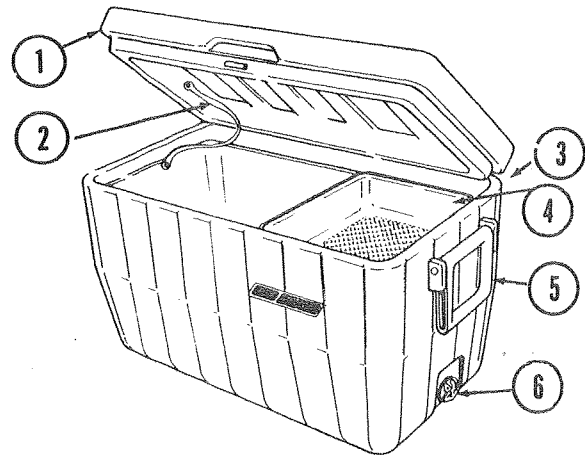

POLY-LITE COOLER, 5286-704, 1260 CONCORD

CODE	PART NO.	DESCRIPTION
1	5286-5021	Lid
2	5287B110	Strap
3	5270-180	Hinge
4	5270-1171	Tray
5	5286A1201	Handle
6	5214B5071	Drain

NOTE: Cooler Size is 25 1/2"x13 1/2"x 14". Color is Wheat Gold with White Lid. 12 Gallon Capacity.