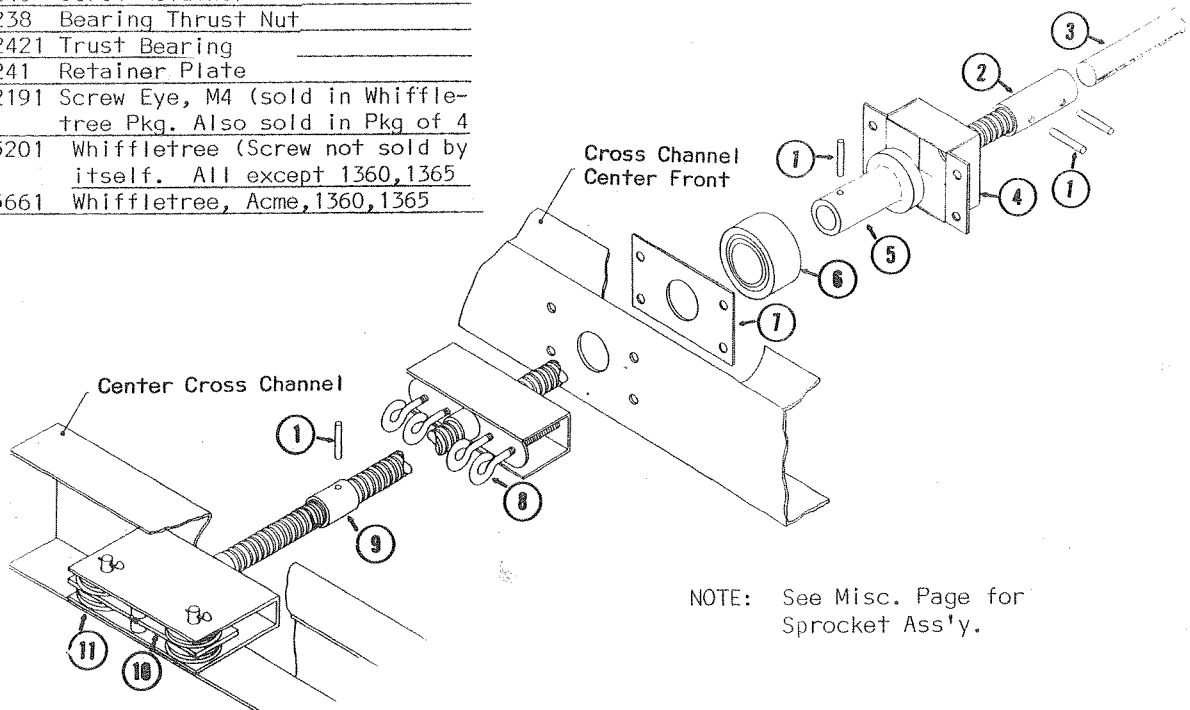

*Parts not shown on Parts Diagram.

Items showing "x2 etc. indicate that they are used times two in the assembly. They are sold one to a Pkg. Items showing "M4" etc. indicate that they are packed four to a pkg. and are shipped only in pkgs. of four. They are priced per piece.

WHIFFLETREE AND RELATED PARTS

CODE	PART NO.	DESCRIPTION
1	4720B1481	Roll Pin, M5
2	4720C1221	Coupling
3	4737-119	Whiffletree Extension,1360,1365
	4720C120	Whiffletree Extension,1370,1380
	4739-001	Whiffletree Extension, 1390's
4	4720B240	Screw Retainer
5	4720B238	Bearing Thrust Nut
6	4720A2421	Trust Bearing
7	4720A241	Retainer Plate
8	4734A2191	Screw Eye, M4 (sold in Whiffletree Pkg. Also sold in Pkg of 4
9	4720E5201	Whiffletree (Screw not sold by itself. All except 1360,1365
	4737A5661	Whiffletree, Acme,1360,1365

CODE	PART NO.	DESCRIPTION
10	4715B566	Separator, sold in 4715B6371 used 1360,1365,1370,1380
	4739A516	Separator, sold in 4714A6371-- used 1390's
11	4714A6371	Separator Pulley Pkg. 1390's
	4715B6371	Separator Pulley Pkg. 1360,1365, 1370 & 1380

NOTE: See Misc. Page for Sprocket Ass'y.