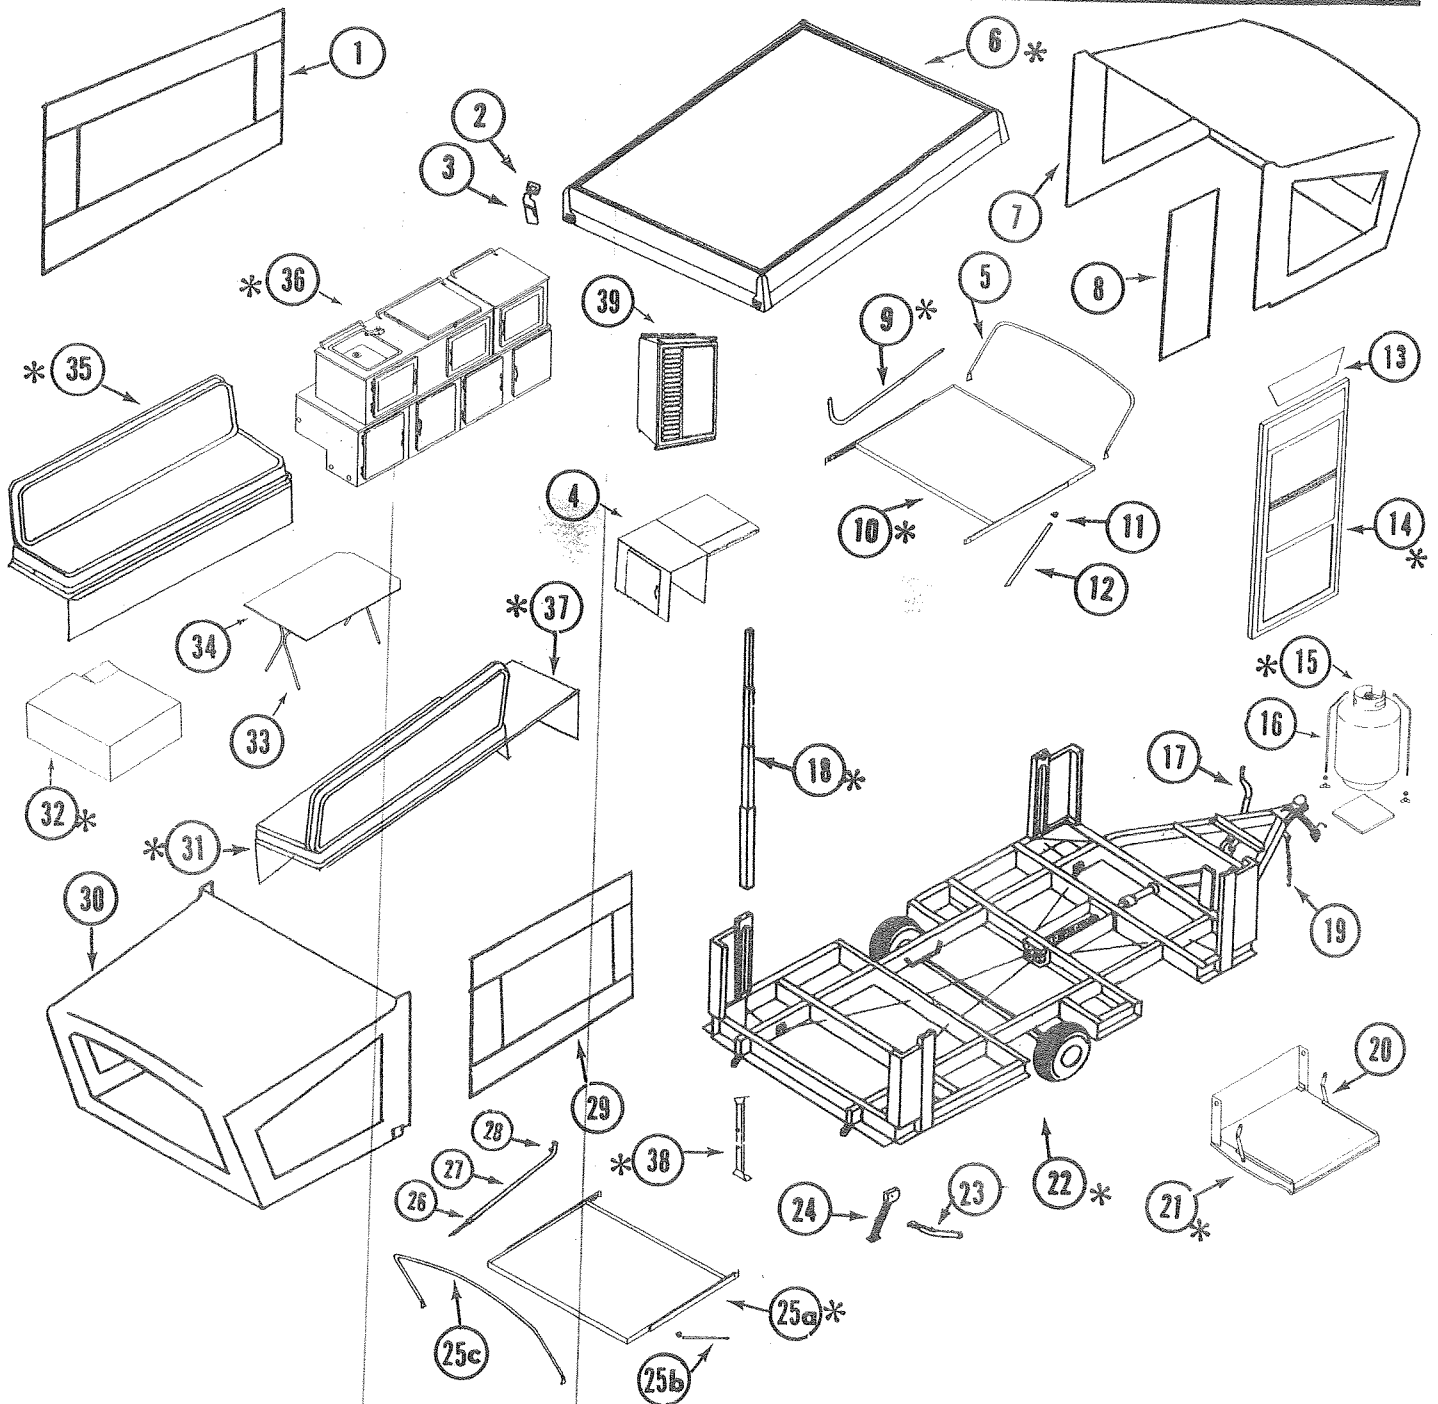

Models 1310 & 1390
®Brandywine & Brandywine® LTD
Less Panels

1979 PARTS LIST

Camping Trailers