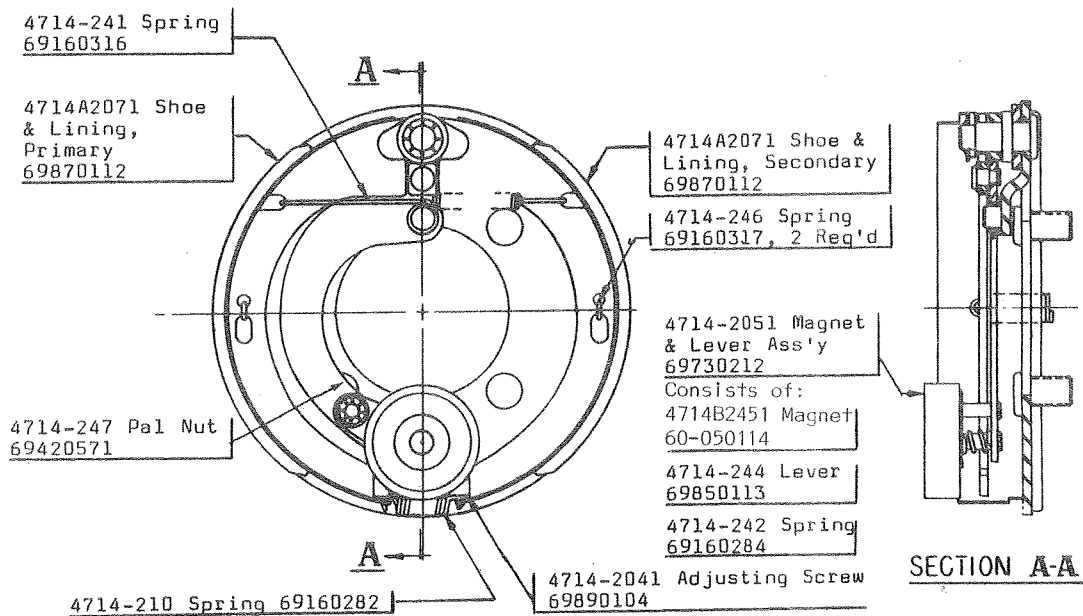

ELECTRIC BRAKE REPAIR PARTS--4733-3521 RIGHT, AND 4733-3531 LEFT.

COLEMAN PART NO.	FAYETTE PART NO.	DESCRIPTION	PART NO.	PART NO.	DESCRIPTION
4714-2041	69890104	Adjusting Screw Ass'y	4714-246	69160317	Retaining Spring
4714-2051	69730212	Magnet & Lever Ass'y, Lft. Hand	4714-247	69420571	Pal Nut (Magnet to Lever Arm)
4714-2061	69730211	Magnet & Lever Ass'y, Rgt. Hand	4714A2071	69870112	Brake Shoe & Lining Ass'y, M2
4714-210	69160282	Spring--for Adjusting Screw	4714A2151	Spring Kit, NOT SHOWN, Contains: Four	
4714-241	69160316	Return Spring	4714-246	Two 4714-241 & Two 4714-210.	
4714-242	69160284	Spring for Magnet & Lever Ass'y	4714B2451	60-050114	Magnet
4714-243	69850112	Magnet Lever, Right Hand			
4714-244	69850113	Magnet Lever, Left Hand