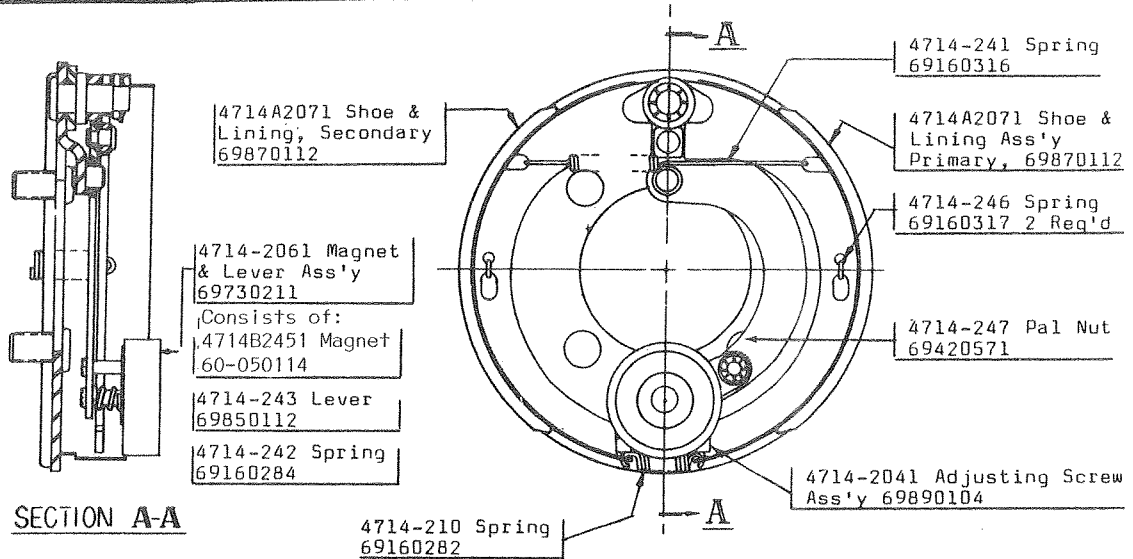

4733-3521 ELECTRIC BRAKE, RIGHT HAND (60250178)

4733-3531 ELECTRIC BRAKE, LEFT HAND (60250179)