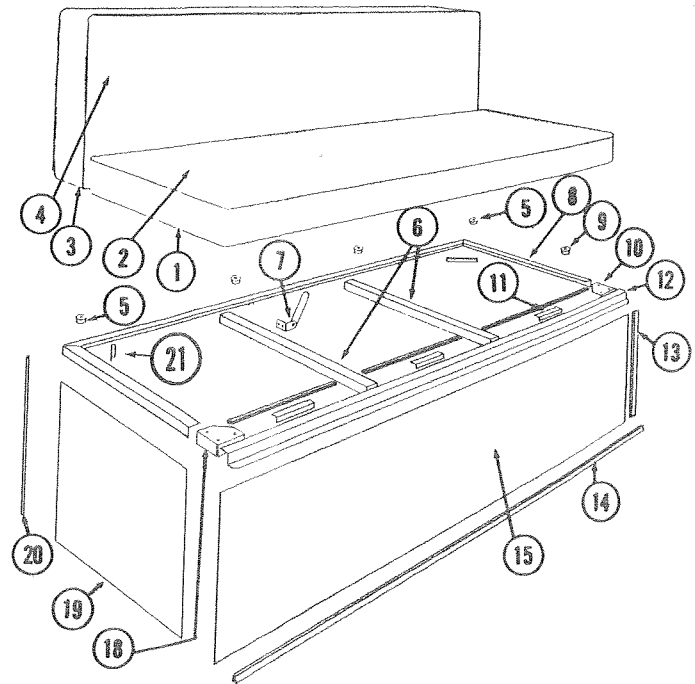

CODE	PART NO.	DESCRIPTION
1	+CUSHION ASSEMBLIES	
	4724B5271	1360, 39 1/4 x 16 13/16 x3
	4724-6161	1365, 39 1/4 x 16 13/16 x3
	4723-6091	1370, 56 1/4 x 16 13/16 x3
	4733B6631	1380, 39 1/4 x 16 13/16 x3
	4725J5281	1390, 1310, 56 1/4x16 13/16 x3
	4724-6411	1393, 1313, 39 1/4x16 13/16 x3 Used x 3
	4724A5441	1393, 1313, 35 9/16x16 13/16 x3 Used x1 4737A649 C.S. Frt
	4724B5441	1394, 1314, 35 9/16x16 13/16 x3 Right Side
	4724A6411	1394, 1314, 39 1/4x16 13/16 x3 Left
2	+CUSHION COVERS	
	4725K5551	1360 for 4724B5271
	4723-6001	1365 for 4724-6161
	4723-6331	1370 for 4723-6091
	4728D6251	1380 for 4733B6631
	4725J5561	1390, 1310, for 4725J5281
	4724A2351	1393, 1313, for 4724A5441
	4723-6021	1393, 1313, for 4724-6411
	4723A6021	1394, 1314, for 4724A6411
	4724B2351	1394, 1314, for 4724B5441
3	+BACK REST ASSEMBLIES	
	4724B5281	1360, 39 1/4x19 1/2x3
	4724-6171	1365, 39 1/4x19 1/2x3
	4723-6081	1370, 56 1/4x19 1/2x3
	4733B6641	1380, 39 1/4x19 1/2x3
	4725J5821	1390, 1310, 56 1/4x19 1/2x3
	4724-6421	1313, 1393 x3, 39 1/4x19 1/2x3, Left Frt, Rgt, Rear, Left Rear
	4724A5431	1313, 1393, x1, 35 9/16x19 1/2 x3
	4724B5431	1314, 1394, 35 9/16 x19 1/2x3, Right
	4724A6421	1314, 1394, 39 1/4x19 1/2x3, Left Side
4	+BACK REST COVERS	
	4725K5721	1360, Cover for 4724B5281
	4723-6031	1365, Cover for 4724-6171
	4723-6321	1370, Cover for 4723-6081
	4728D6241	1380, Cover for 4733B6641
	4725J5691	1390, 1310 for 4725J5821
	4723-6051	1313, 1393, for 4724A5431, CS Frt.
	4723-6061	1313, 1393, for 4724-6421 x3
	4723A6061	1314, 1394, for 4724A6421
	4723A6051	1314, 1394, for 4724B5431
5	4720A2681	Stop Button Pkg. *1103B1016 Screw (Holds button to Seat Sup.)
6	4733E030	Cushion Supports
7	4734-386	Support Arm) (Parts shown 4739-295 Seat Bracket) (Assembled on 1203B221 Rivet) (Drawing.
8	4733E037	Seat Support, 1370, 1310, 1390
	4737B487	Seat Support, 1314, 1394. CS Frt.

CODE	PART NO.	DESCRIPTION
	4733E032	Seat Support, 1380, 1394, 1314. CS 1393, 1310, 1360, 1365
9	4710A2681	Stop Button
	*1103B1016	Bolt (Used on Table Rest)
10	4737A312	Seat Bracket, Right
	*4733-060	Rivet
11	4737-236	Seat Tab, Long
12	4733E196	Table Rest, C.S., 1370, 1390, 1310
	4733E197	Table Rest, R.S., 1370, 1390, 1310
	4733D186	Table Rest, C.S., 1380, 1313, 1393, 1314, 1394
	4733D179	Table Rest, R.S. 1380, 1360, 1365, 1313, 1393
	4737A489	Table Rest, 1393, 1394 C.S.
13		Number not Assigned
14	4739A016	Toe Moulding--not used on 1360, or 1365 R.S.
	4737A316	Toe Moulding, 1370 C.S. Only
15	4714-4501	Univ. Wall Panel Pkg. 1370 C.S.
	*4737-249	Divider Strip, 1370 C.S.
16		Number not assigned
17		Number not assigned
18	4737A311	Seat Bracket, Left
19	4714-4501	Universal Wood Pkg.--not used on 4733E551, 4733E582, & 4733E5828
20	4734-475	Edge Moulding, 1370 Curbside
21	4733C008	Seat Cushion Support
	*4733-060	Brown Rivets
	*4737-419	Recessed Fire Ext. Mount on Curb- side Seat 1370 Only
	*4737-194	Fire Ext. Mounting Brkt, 1370 C.S.
	*4737-555	Fire Extinguisher, 1370 C.S.
	*4737B357	Support Angle, 1370 C.S. Only
	*1202B026	Washer (Support Angle to Panel)
	*4734-186	Rivet (Support Angle to Panel)
+COLORS OF CUSHIONS AND BACK RESTS		
		Mohawk Red & Brown Plaid Olefin--1360, 1394, 1314
		Autumn Yellow & Brown Print Vinyl--1365, 1370
		Musket Orange & Brown Plaid Olefin--1380, 1390-10
		Cumberland Green & Brown Plaid Olefin--1393, 1313