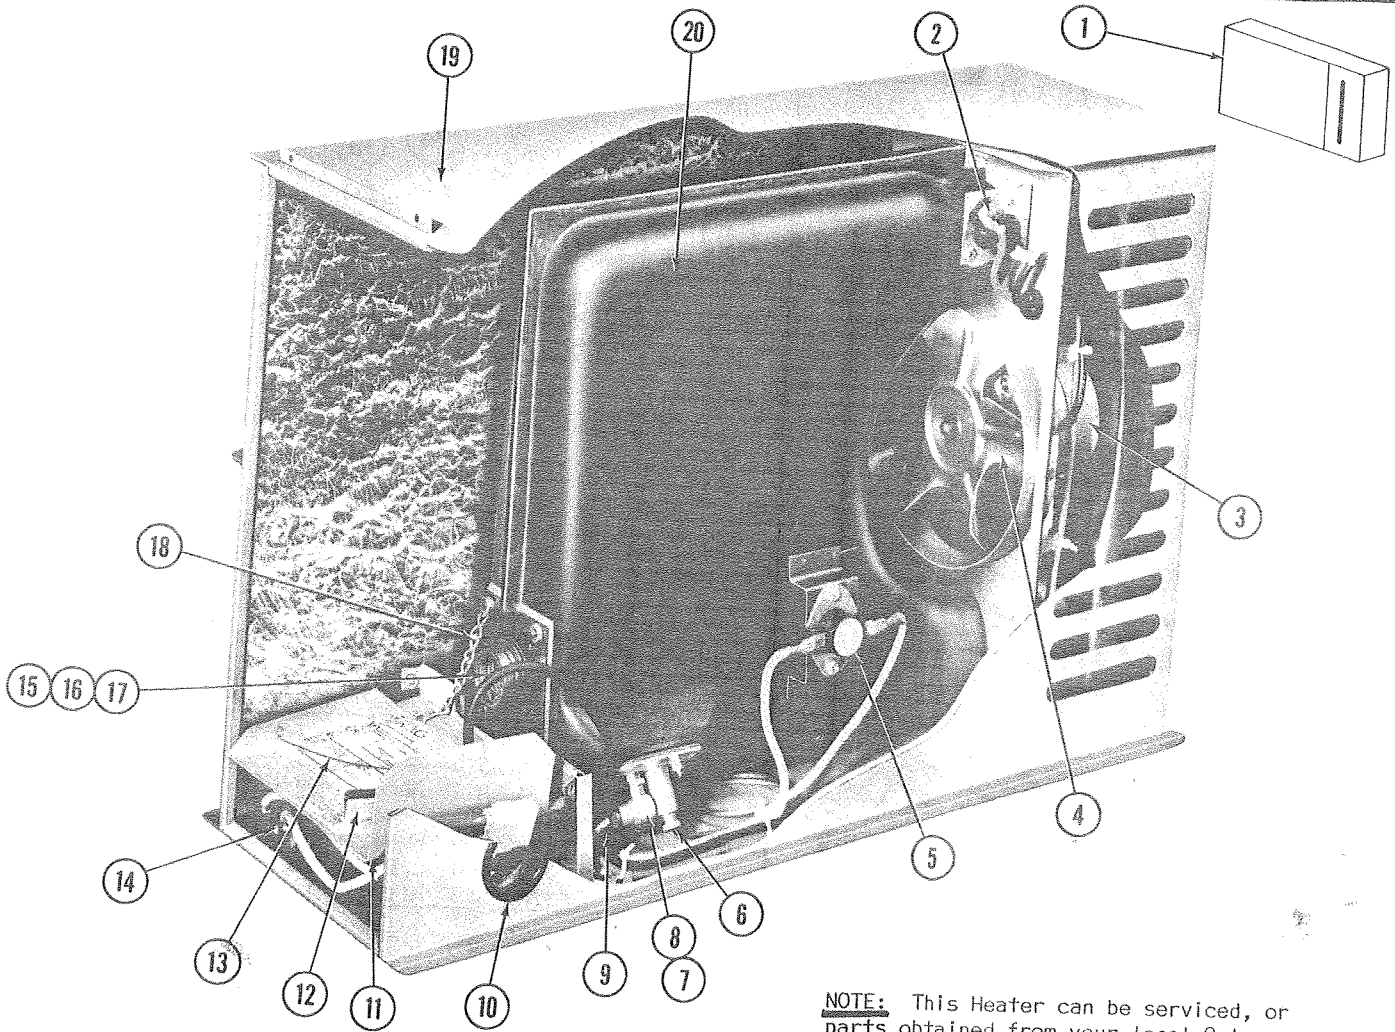

NOTE: This Heater can be serviced, or parts obtained from your local Coleman Authorized Sales & Service Center for Coleman Heating & Air Conditioning.

HEATERS, ST-200, 12,000 btu, 12 Volt DC
HEATERS, ST-200, 12,000 btu, W/CONVERTER, 115V. AC/12V.DC
4737-6621 Heater, Regular, Match Lite (4312-719)
4737-6921 Heater, Regular, Piezo Light (4312-729)
4737-6721 Heater, AC/DC W/Converter, ML (4312-819)
4737-6931 Heater, AC/DC W/Converter, PL (4312-829)

CODE	PART NO.	DESCRIPTION
	16	4312A1991 Gasket Pkg., Burner Door & Pilot
	17	4312-5121 Lighter Cap (Replaces 8620-3121)
	18	4312-349 Chain 6"
	19	4312C5851 Casing Ass'y, for 4737-6621, 4737-6921 4312C5861 Casing Ass'y, for 4737-6721, 4737-6931
	20	4312-5751 Heat Exchanger W/Burner Door & Gasket
	21	*4312-3271 Burner W/Air Shutter
	22	*9904-0381 Orifice, .038
	23	4312C5351 Power Converter, For 4737-6721, 4737-6931
	24	*4312-5261 Junction Box, Comp. 4737-6621, 4737-6921 *4312-5361 Junction Box, Comp. 4737-6721, 4737-6931
	25	*4230-3611 Toggle Switch, for 4737-6621, 4737-6921 *8610A3041 Toggle Switch, for 4737-6721, 4737-6931
	26	*4312-628 Wire Bundle W/Plastic Connector
	27	*1204-035 Snap Bushing
	28	*4312C5881 Front Panel, Dark Brown, W/Knob & Latch
	29	*4312-3201 Knob & Latch Package.
	30	*4312A561 Single Parts Pkg--Use 4312-3221
	31	*4312-220 Half Union, 5/8-18 Flare x 1/4-18 NPT
	32	*4312-135 Reducer 1/4-18 NPT x 1/8-27 NPT
	33	*1211-017 Nipple, 1/8 x 12" Long
	34	*1210-001 90° Elbow

NOTE: The 4312-6301 Vent is found in the Heater Installation Kits. It is also an Acc'y.

CODE	PART NO.	DESCRIPTION
	8B295	Enamel, Cocoa Brown
	4312-3221	Thermostat--W-R #1D30
	4322-3081	Fan Switch C-125° 0-100° TI #20601F29
	4312-3019	Motor, 12V DC 1.5 Amp VMC #287-125
	4312-3051	Fan Blade 5 1/2" D. 40° P. 5 Blade Torin
	4312-3091	Limit Switch 0-195° C-155° TOD#60T11-201036
	9210-3141	Thermocouple, 24", G-C #2500G24L--Used 4737-6621 & 4737-6921
	8622-3141	Thermocouple 13" G-C #2500G13L--Used 4737-6721 & 4737-6931 (Htr. W/Conv.)
	4312-3251	Pilot Burner W/Orifice & Gasket--Used on 4737-6621 & 4737-6721 (Match Lite)
	4312-5241	Pilot Burner W/Orifice & Electrode, Gasket and Insulator--4737-6921, 4737-6931 (Piezo Light)
	9969A0101	Pilot Orifice, .010
	4312-1541	Pilot Tube, Formed
	1204-036	Snap Bushing
	4312A145	Valve Cover
	4312-3331	Igniter, Panasonic #EF1-AA25--Piezo Only
	4312-190	Lighter Rod
	4312B3501	Gas Valve (Replaces 4312A3501)
	4312B5021	Burner Door W/Cap, Glass & Gasket(4312A192)

*Parts not shown on Parts Diagram.