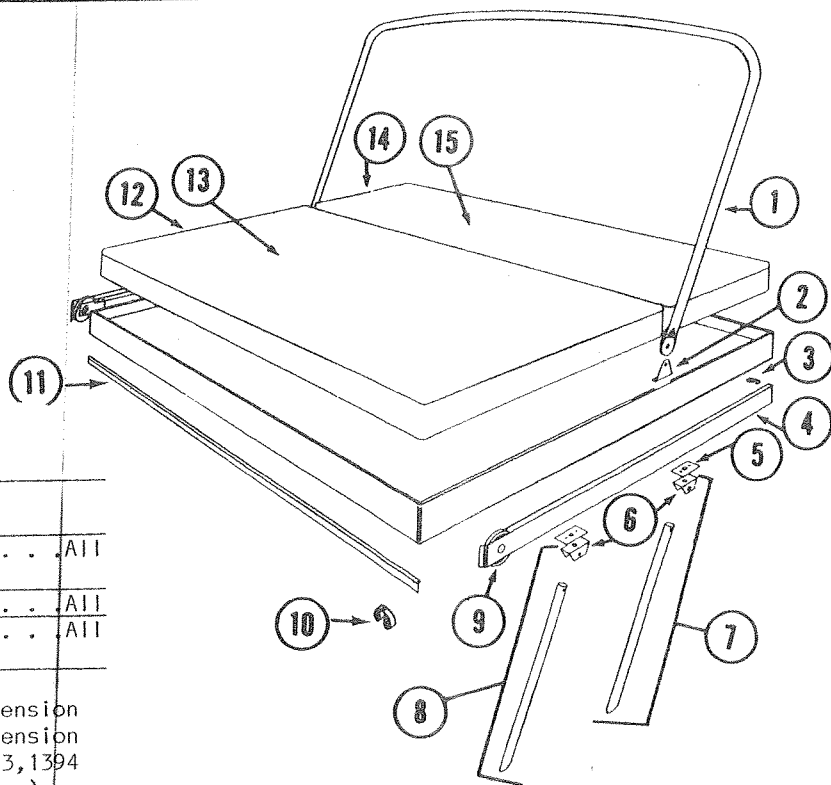

CODE	PART NO.	DESCRIPTION
1	4737A5131	Canvas Support Ass'y. . . All
	*4737A2631	Upper Support Ass'y
2	4720C5631	Bow Bracket Ass'y All
3	4720B402	Lashing Hook. All
	*1203-884	Rivet, x1 each hook
4	<u>FRONT BED EXTENSIONS</u>	
	4737A5441	x1, 1365 Front Bed Extension
	4731-6291	x1, 1365 Front Bed Extension
	4731-6291	x2, 1370, 1380, 1390, 1393, 1394
	4733-6291	x2, 1310, 1313, 1314 (Long)
	<u>REAR BED EXTENSIONS</u>	
	4737-5281	x2, 1365, Rear Bed Extension
	4731-6291	x2, 1370, 1380, 1390, 1310, 1393, 1313, 1394, 1314
5	*4734C447	Support Plate, 3/4 x 2 1/16", Ch. Br.; Above Plywood on Bed
	*4737-417	Support Plate, Lg., 6 1/4 x 6 1/4 Below Plywood, Ch. Br.--Not on 4737D540 Rear Bed 1365.
	*1040B1612	Bolt, 1/4-20x3/4", x2 NOTE: This bolt goes through 4734C447 Plate, through Plywood, through 4737-417 Plate and screws into weld nut in leg bracket
6	4734-514	Leg Bracket--used all sup. legs
	*4720A2361	Support Rod & Pal Nuts
7	4720D5821	Front Bed Support, x2--all Reg. Beds, Ch. Brown, x2
	4733C6351	Long Front Bed Support, 1310, 1313, 1314, x2
8	4737B5271	Rear Bed Support Ass'y, 1365 x2
	4734B5881	Rear Bed Support Ass'y, 1370, 1380, 1390, 1310, 1393, 1313, -94, -14
9	+4720B0831	Nylon Wheel (All Bed Extensions)
	+*4731A128	Shoulder Rivet (Rivet Head must be flush or below surface of Ext)
	+*4720B5621	Roller Ass'y (All bed Extensions)
	*1203-883	Rivet (Roller to Bed Extension)
10	4720A0771	Bed Support Clips, M4 . . . All
	*1203-884	Rivet
11	406-00-000-39	Bed Seal (6 foot each Bed)