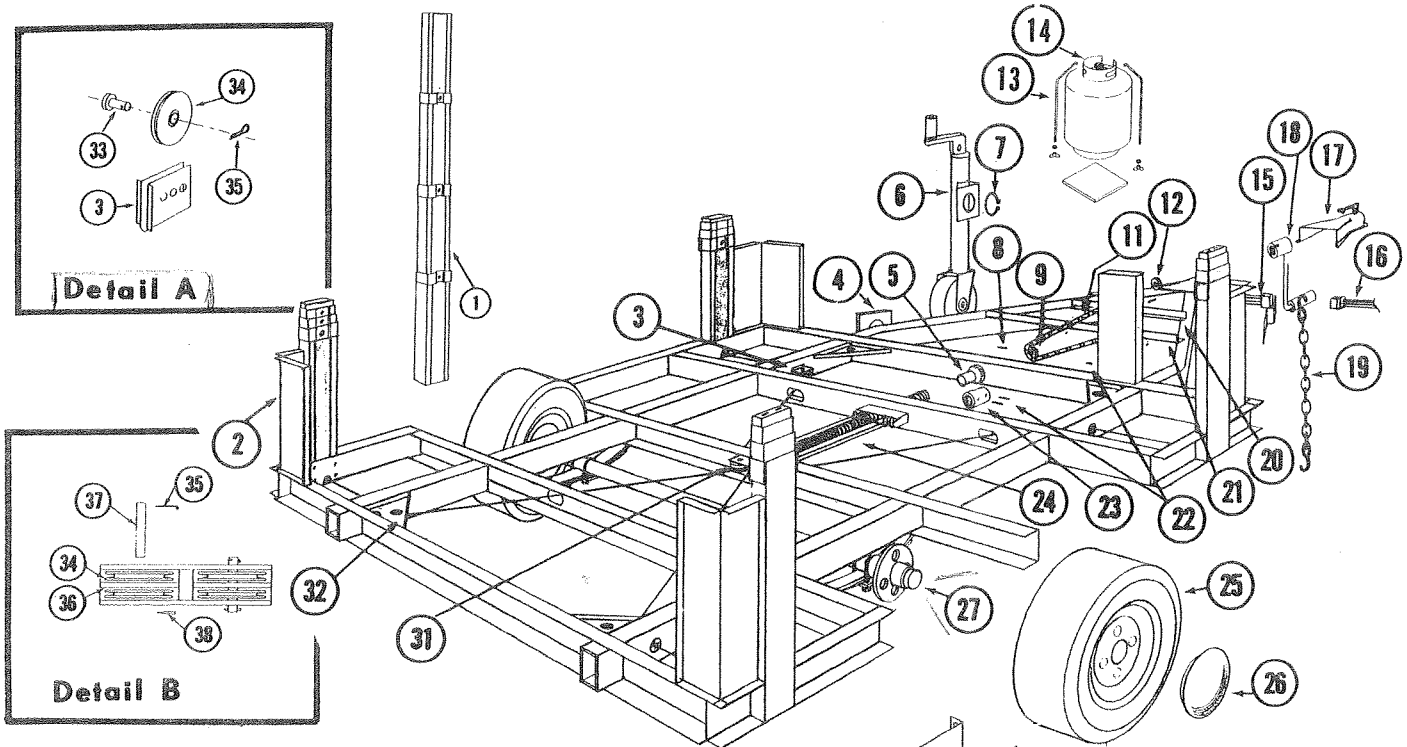

CHASSIS--ALL 1300 SERIES (Chassis not sold as unit)

CODE	PART NO.	DESCRIPTION
1	4733A5801	Lift Ass'y--See Parts Diagram
	*4733A5901	Cable, Long, 199"
	*4731-5691	Cable, Short, 51"
	*4714-5871	Lift Trim Pkg.
	*4738-046	Hex Head Bolt (Lift to S. Panel)
2	4733B1541	Corner Bulkhead
3	4732B3671	Adjustable Pulley Brackets, x4 (Welded to Frame)
4	4720A3331	Jack Bracket for 4720B6661
5	4737-119	Whiffletree Extension, 1360, 1365
	4720C120	Whiffletree Extension, 1370, 1380
	4739-001	Whiffletree Extension, 1390's
6	4720B6661	Tongue Jack Ass'y, Atwood
7	4720A3341	Snap Ring for 4720B6661
8	4730B3381	Roll Pin, Long, M6, 1360, 1365, 1370
	4720B1481	Roll Pin, M5, 1380, 1390's
	*4720F5801	Crank & Sprocket Support--This contains Sprocket Shaft, 4730B385 Sprocket, Support Plate, Crank Support, Bearing, Washer, & Pin. Used on 1380, 1390's--SEE PARTS DIAGRAM
	*1201B603	Hex Nut--used on 4731-387
	*4731-387	Hex Bolt (Sprocket Support to Frame)
9	4730B384	Small Steel Sprocket--Not 1365, -70
	*4720B088	Nylon Bushing
	*1202-553	Rubber Washer
	NOTE:	For Ratchet & Related Parts--See Parts Diagram
10		Number not assigned
11	4730C3691	Chain, 55 1/2"--Not 1360, -65, -70
	*4730A3811	Master Connecting Line
	*4714-0351	Half Link
12	1212-0121	Grommet
13	4733E6281	Gas Bottle Bracket, 1313, 1393 (has wood block in Pkg.)
	4733F6281	Gas Bottle Bracket Pkg.

CODE	PART NO.	DESCRIPTION
14	4733C6921	Gas Bottle Complete
	*4734B3781	Regulator Cover Only
	*4739A1291	2-Way Regulator & Fitting
15	4735-6751	Wire Harness, Complete
	*4714-6651	Wire Harness Repair Kit
	*4735B290	Harness Bracket (On Tongue)
	*4735-6871	Power Harness--Cut to Length 16 foot 1360, 18 Ft. 1380, 20 ft 1390's. Not on 1365, 1370.
	*1201-870	Clamp
	*4733-411	Screw (Clamp)
16	*4735A6741	Pigtail (In-Line Fuse)
	*4735-6741	Pigtail (Early Trailers)
17	4730A3561	Coupler, 1 7/8" Ball, Fulton
	*4714-2211	Coupler Repair Kit
	*4771-265	Hitch Pin
18	4720A5211	Crank Handle
19	4720C3031	Safety Chain
20	4730G179	Bottle Angle, Short, Front
21	4730G178	Bottle Angle, Long, Rear
22	4720B1481	Roll Pin, M5
23	4720C1221	Coupling
	*4720B1481	Roll Pin, M5--Need Two
24	4720E5201	Whiffletree--See Parts Diagram
	4737A5661	Whiffletree, Acme, 1360, 1365
	*4734A2191	Screw Eye, M4--not 1360, 1365
	*4730B129	Screw Socket-- not 1360, 1365

NOTE: See index for parts diagram on Separator Pkg. & Sprocket Ass'y.