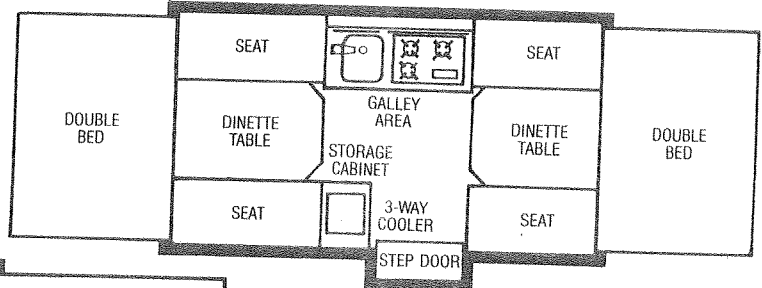

SARATOGA
4739B700 1393