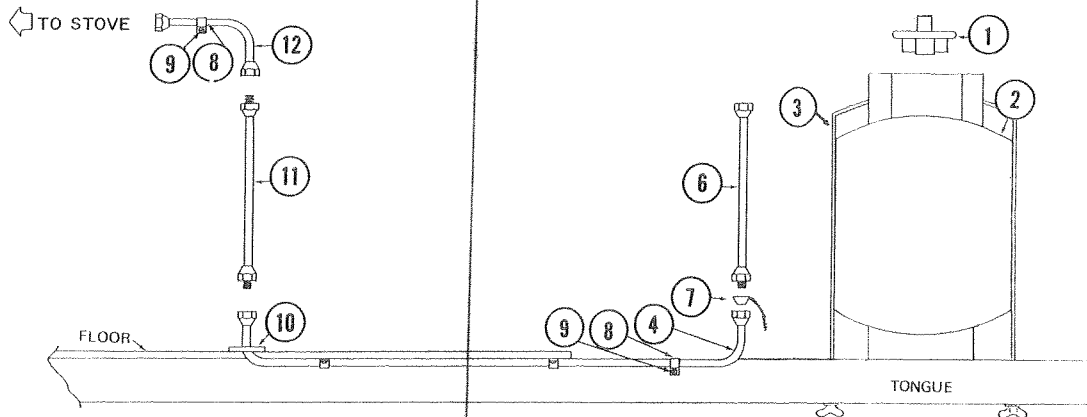

TOP ASSEMBLY--Continued

CODE	PART NO.	DESCRIPTION
26	4737B2581	Dravery Track, M2. Contains two pieces 64" Long. Not used 1365, 1370
	*4737A240	Screws, #5 x 3/8" Black
27		Number not assigned
28	4734B123	Panel Dividers
29	4714B5991	Top Wood Panel Pkg.
	*4734-397	Exit Tag
	*4737-310	Top Trim Strip, x2

CODE	PART NO.	DESCRIPTION
	*4735A665	Top Ext. Harness--1370
	*4735-668	Top Ext. Harness--1360, 1365
	*4735-6701	Top Extension Harness--All except 1370 & 1360, 1365
	*4734-238	Connectors
	*4737-283	White Sealant
	*4734A153	Wardrobe Bracket, 1390, 1310

*Parts not shown on Parts Diagram.

+4714B5991 Top Wood Panel Package contains one divider and two four-foot length of top paneling. This can be cut to make any panel in top assembly.

+See Miscellaneous page for parts drawing.

Items showing "x2" etc. indicate they are used times two on assembly. They are sold one to a package. Items showing "M4" etc. indicate they are packed four to a package and are shipped only in packages of four. They are priced per piece.

NOTE: All seven digit part numbers are not stock items and may take slightly longer for delivery.

GAS SYSTEM

CODE	PART NO.	DESCRIPTION
1	4739A1291	2-Stage Regulator & Fitting
	*4734B3781	Regulator Cover
2	4733C6921	Gas Bottle, Mt. Vernon Cream Color--Shipped complete with Regulator, Cover, & Hose
	4720F592	Gas Bottle Only
3	+4733F6281	Gas Bottle Bracket Pkg.
	+4733E6281	Gas Bottle Brkt Pkg--1313, 1393
4	4714-0711	Copper Gas Line, 100", includes one bushing & two flared Nuts
	4730C5531	Gas Supply Line, 54", 1360, 1365
	+4739-641	Gas Supply Line, 61", 1370
	+4734-562	Gas Supply Line, 73", 1380
	+4730D5531	Gas Supply Line, 81", 1390, 1310
	+4734-553	Gas Supply Line, 98 1/2", 1393, 1313, 1394, 1314

CODE	PART NO.	DESCRIPTION
5		Number not assigned
6	4733A3991	Flexible Gas Line, 32"
7	4733A388	Flared Plug with Chain
	*4733-411	Screw
8	1201-870	Tube Clamp for Gas Hose
9	4733-411	Screw
10	4733-412	Bushing (On gas line)
11	4730A3431	Gas Hose Ass'y
12	4737A554	Gas Supply Line, 1360, 1365, 1370
	4710D654	Gas Supply Line, 1380, 1390's

*Parts not shown on parts diagram.

+Order 4714-0711 Gas Line as it is carried in Sales Stock.

+See Miscellaneous page for Gas Bottle Bracket Parts Pkg. parts breakdown.

NOTE: All 7 digit part numbers are not stock items and may take slightly longer for delivery.