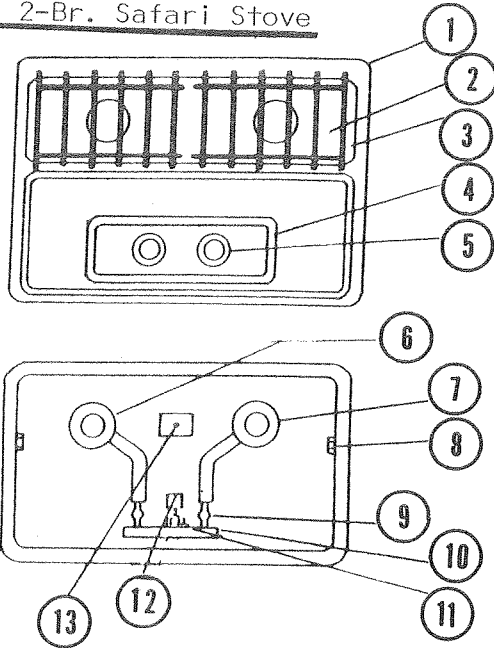

2-Br. Safari Stove