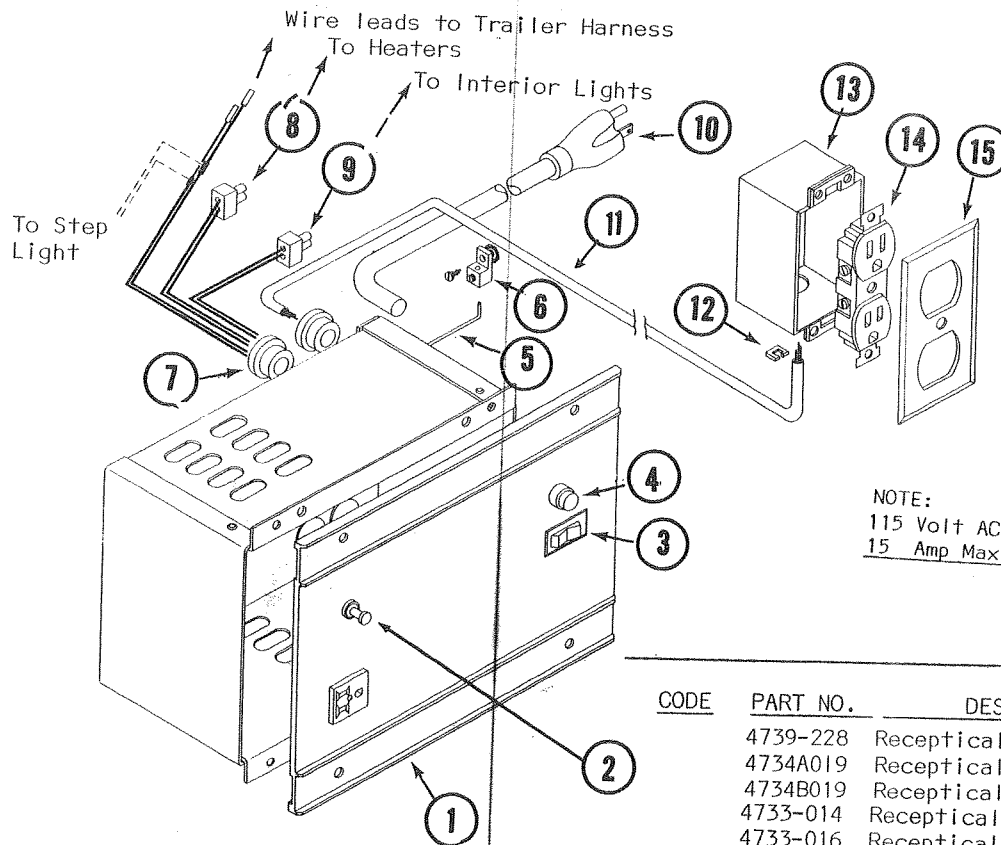

NOTE:
115 Volt AC
15 Amp Maximum

ELECTRICAL SYSTEM--1360, 1380, & 1390's

CODE	PART NO.	DESCRIPTION
1	4733F6401	Convertor, Basler
	*4734-186	Rivet (Convertor to Panel)
2	4714-0471	Breaker Switch
3	4714-179	Convertor/Battery Switch
4	4714-0271	Fuse Holder
	*4714-025	Fuse Holder Cap
	*4714-182	5-Amp Fuse
5	402-08-000-01	Ground Wire, Need 3 Feet
6	4737-130	Squeeze Terminal (For Ground Wire)
	*4733-411	Tek Screw
7	4734-365	Strain Relief, x2 (Harness Ext. goes through this)
8	4735A690	Heater Harness
9	4735A6731	Harness Extension
	4739-549	Extension Harness, -94, -14, 93, 13
10	4733-1651	Cord Set
	*4739-170	Strain Relief (Power cord goes through this relief)

CODE	PART NO.	DESCRIPTION
	4739-228	Receptical Romex, 1360 (15 1/2")
	4734A019	Receptical Romex, 1365 (36")
	4734B019	Receptical Romex, 1370 (7 1/2")
	4733-014	Receptical Romex, 1380
	4733-016	Receptical Romex, 1390's
	*1201-870	3/8" Tube Clamp, x1
	*1203-865	Rivet, x1 on clamp
12	1216-239	Strain Relief
13	4710A363	Box
	*1203-874	Pop Rivet, x2
14	4710A354	Receptacle
15	4710A355	Receptacle Cover
	*4730C172	Table Stop
	*4734-186	Rivet, x2
	*1202B026	Washer, x2
	*1201-873	1/2" Tube Clamp
	*1103B1010	Screw
	*4734D340	Convertor Panel
	*4737A351	Caution Decal
	*4731A1361	Angle
	*4734-435	1 1/2" Snap Bushing
	*4734-366	Strain Relief (1394, -14, -93, -13)
	*4714-4501	Universal Wall Panel Pkg.
	*1216-207	Connector, x1
	*1216-208	Connector, x4

*Parts not shown on Parts Diagram