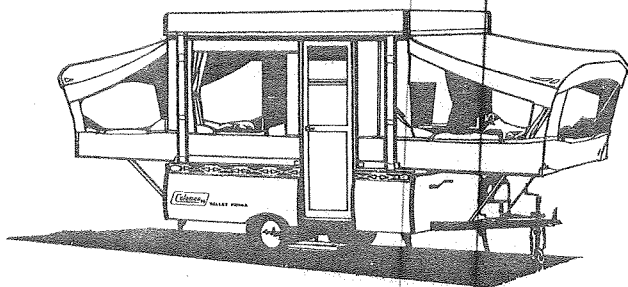

Camping Trailers

1979 PARTS LIST

Model 1380
Valley Forge®
Less Panels

PARTS LIST--VALLEY FORGE® 1380, LESS PANELS

CODE	PART NO.	DESCRIPTION
1	4727R6801	Side Canvas Ass'y
2	4715-2091	Strike
3	4715C5051	Latch Assembly
	*4734A406	Latch Plate
	*1203-865	Rivet
4	5257A707	Cooler
5	4737A5131	Canvas Support Ass'y
	*4737A2631	Upper Support Ass'y
6	4720N5241	Top Ass'y
7	4727R6821	Canvas Boot
8	4728C6851	Door Seal
9	4720E5971	Canvas Support Ass'y
10	4720F540	Front Bed Ass'y, Less Mattress and Bed Supports
	*4725G5391	Mattress
	*4725G5381	Mattress Cover
11	4734-514	Leg Bracket
	*4720A2361	Support Rod & Pal Nuts
12	4720D5821	Front Bed Support Ass'y
13	4736G5811	Screen Door Flap
14	4710J5091	Screen Door Jamb Ass'y
	4710J5051	Screen Door Ass'y
		This door and Door Jamb are sold only in individual Pkgs.
15	4733C6921	Gas Bottle Complete
	*4720F592	Gas Bottle Only
16	4733F6281	Gas Bottle Bracket Pkg.
17	4720B6661	Tongue Jack Ass'y
18	4733A5801	Lift Assembly
19	4720C3031	Safety Chain
20	4734-5571	Swing Arm Ass'y
21	4714A6161	Access Door Assembly
22		Chassis--Not sold as unit. See Index for Parts Breakdown.
23	4733-5951	Stabilizer Handle
24	4720A0731	Stabilizer, Fulton
	*4714-0261	Stabilizer Foot & Spg. Ass'y