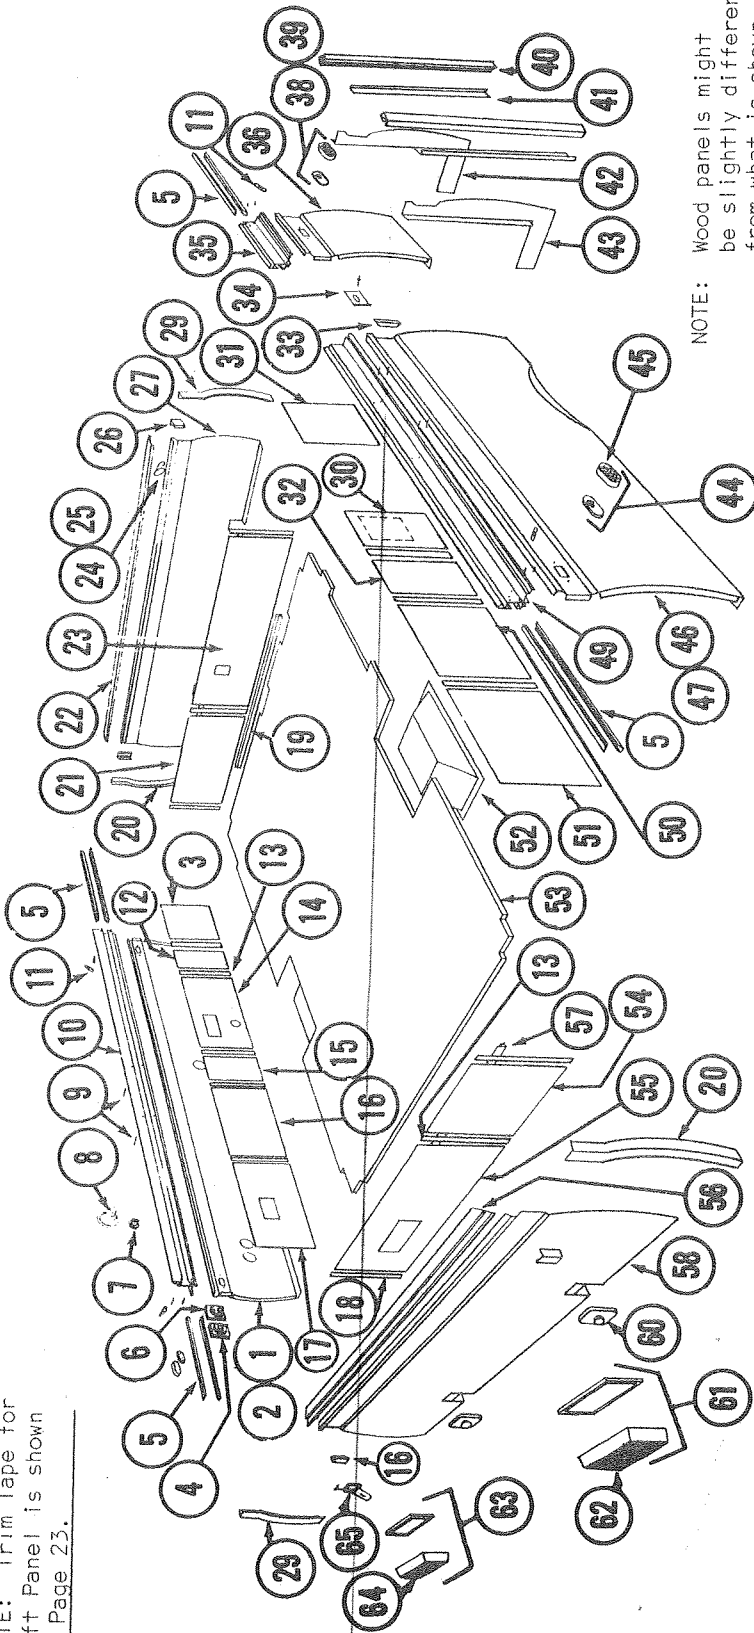

NOTE: Trim Tape for Left Panel is shown on Page 23.

NOTE: Wood panels might be slightly different from what is shown.

PANELS PARTS LIST
1370 GETTYSBURG®, 1380 VALLEY FORGE®, 1390 BRANDYWINE®, 1310 BRANDYWINE®, 1393 SARATOGA; 1313 SARATOGA LTD;
1394 TICONDEROGA; 1314 TICONDEROGA LTD.

CODE	PART NO.	DESCRIPTION	USED ON MODEL	CODE	PART NO.	DESCRIPTION	USED ON MODELS
1	4733L1081	Left Body Panel	1370, 1380	7	4734A0681	Drain Spout	All
	4734H0241	Left Body Panel	1390, 1310		*4737-255	Tek Screw #8-18 x 5/8"	All
	4739A0171	Left Body Panel	1313, 1314, 1393, 1394		*4714-0021	Drain Spout Cap	All
	*4737B2581	Drapery Track, M2 (64" Long)		8	4732B1521	City Water Fill, Metal	All
See	2	4735B461	Coleman Name Decal, Choc.Br. All		*4737-255	Screws, x3	All
Note	3	4714-4501	Universal Wall Panel Pkg.		*4714-0481	City Fill Cap & Pl. Strap	All
Above		*4734-389	Snap Bushing	9	4710-3621	Roll Pin, M4	All
	*4733-274	Snap Bushing x2	1313, 1314, 1393, 1394	10	4734A177	Left Side Rail	1370, 1380
	*4734A404	Dust Cover	1313, 1314, 1393, 1394		4734B176	Left Side Rail	1390's
	*1103B0808	Screws	1313, 1314, 1393, 1394	11	4730A1181	Adjustable Stud Pkg., M2	All
4	4735A2331	Cable Hatch	All	12	**4714-4501	Universal Wall Panel Pkg.	All
	*4737-255	Screws, x4	All	13	4720F2111	Panel Divider	All
	*4710C361	110 Volt Decal	All	14	**4714-4501	Universal Wall Panel Pkg.	All
5	4730B1211	Rail Stop, M4, x8	All	15	**4714-4501	Universal Wall Panel Pkg.	All
6	4731B1711	Recessed Fill Spout, Square	All	16	**4714-4501	Universal Wall Panel Pkg.	All
	*4737-255	Screws, x3	All	17	**4714-4501	Universal Wall Panel Pkg.	All
	*4735C098	Water Decal	All		*4734A404	Dust Cover	All