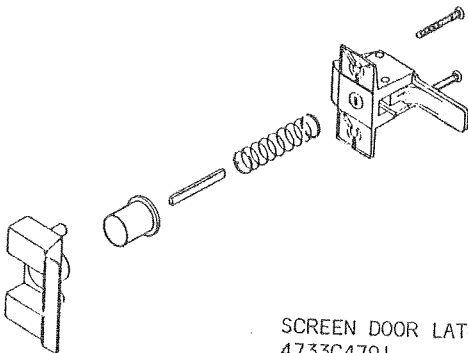

*Parts not shown on Parts Diagram.
**See Index for Parts Breakdown on this Pkg.

SCREEN DOOR LATCH ASS'Y
4733C4791