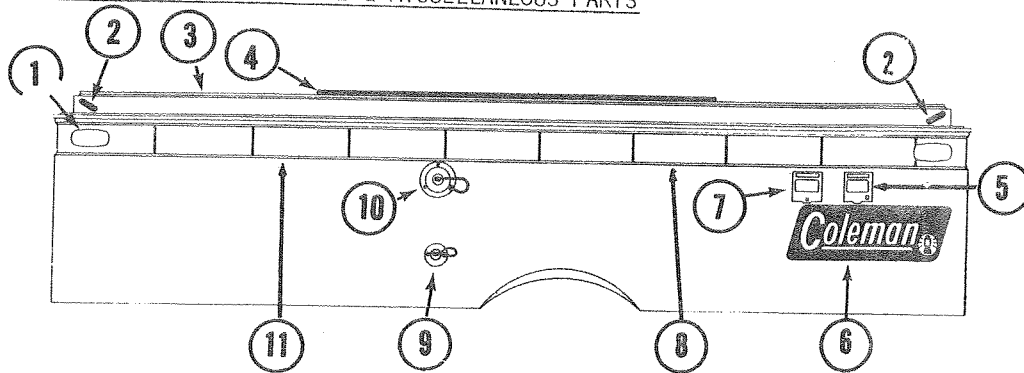

1979 PARTS LIST

Camping Trailers

Trim Tape Separator Pkgs

LEFT BODY PANEL--TRIM TAPE & MISCELLANEOUS PARTS

1979 1300 SERIES
TRIM TAPE
ONE-PATTERN DESIGN

CODE	PART NO.	DESCRIPTION
1	4733B1321	Side Marker Lamp
2	4730A1181	Adjustable Studs, M2
3	4739-268	1360 Side Rail
	4737A021	1365 Side Rail
	4734A177	Side Rail, 1370, 1380
	4734B176	Side Rail, 1390's
4	4737B2581	Drapery Track, M2
5	4733A2331	Cable Hatch
6	4733B461	Coleman Logo
7	4731B1711	Fill Spout
8	4737B164	Trim Tape, 1360
	4737B175	Trim Tape, 1370, 1365
	4737B165	Trim Tape, 1380 x1
	4737B165	Trim Tape, 1390 x2
	4737B166	Trim Tape, 1393 x2
	4737B164	Trim Tape, 1394 x2
9	4734A0681	Drain Spout
10	4732B1521	City Fill
11	4737B175	Trim Tape, 1365 x1
	4737B164	Trim Tape, 1394 x1
	4737B166	Trim Tape, 1393 x1
	4737B165	Trim Tape, 1390 x1
	4737B162	Trim Tape, 1380 x2
	4737B174	Trim Tape, 1370 x1
	4737B164	Trim Tape, 1360 x1

1300 SERIES TRIM TAPE

4737B161	Red & Brown, 33$\frac{1}{4}$"	1360, 1394, 1314
4737B164	Red & Brown, 44 3/8"	1360, 1394, 1314
4737B174	Yellow & Brown, 33$\frac{1}{4}$"	1365, 1370
4737B175	Yellow & Brown, 44 3/8"	1365, 1370
4737B162	Orange & Brown, 33$\frac{1}{4}$"	1380, 1390, 1310
4737B165	Orange & Brown, 44 3/8"	1380, 1390, -10
4737B163	Green & Brown, 33$\frac{1}{4}$"	1393, 1310
4737B166	Green & Brown, 44 3/8"	1393, 1310

NOTE: 33 $\frac{1}{4}$ " Tape is Three-Pattern Design
44 3/8" Tape is Four-Pattern Design

TRIM TAPE--FRONT PANELS

4737B161	Red & Brown, 33$\frac{1}{4}$"	1360, 1394, 1314
4737B164	Red & Brown, 44 3/8"	1360, 1394, 1314
4737B174	Yellow & Brown, 33$\frac{1}{4}$"	1365, 1370
4737B175	Yellow & Brown, 44 3/8"	1365, 1370
4737B162	Orange & Brown, 33$\frac{1}{4}$"	1380, 1390, 1310
4737B165	Orange & Brown, 44 3/8"	1380, -90, -10
4737B163	Green & Brown, 33$\frac{1}{4}$"	1393, 1310
4737B166	Green & Brown, 44 3/8"	1393, 1310