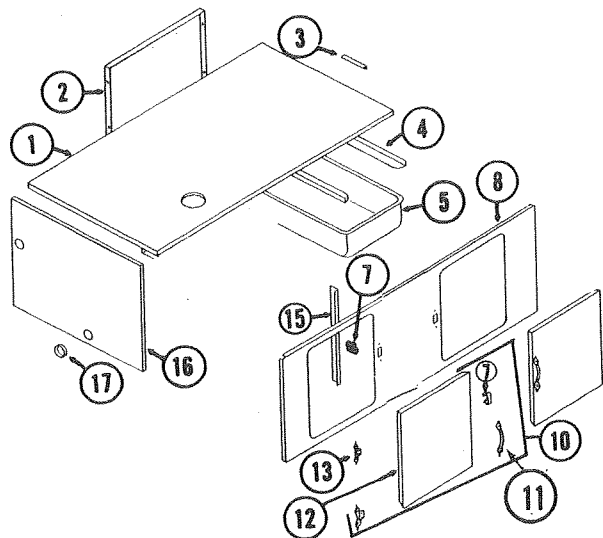

Lower Galleys 1260,
1265, 1270, 1280, 1293

1978 PARTS LIST

Camping Trailers

LOWER GALLEY ASS'Y, 4737B588, 1260
LOWER GALLEY ASS'Y, 4737-596, 1265

CODE	PART NO.	DESCRIPTION
1	4737-107	Lower Galley Top, 1260, 1265
	*1103B0806	Screw (Galley Side to Top)
2	4734B096	Rear Galley Back, 1260
		Not used on 1265
3	4731A1361	Angle, 1260 Only
	*1103B0806	Screw
4	4734A3181	Drawer Guide, x2, 1260 Only
	*1203C248	Rivet (D. Guide to Cabinet)
	*1203-870	Rivet, x2 (D.G. to G. Back)
5	4733-4661	Drawer, 1260 Only
6		Number not assigned
7	4733-6391	Latch & Strike Ass'y
	*1203C248	Rivet
8	4737B391	Galley Front, 1260
	4737-466	Galley Front, 1265
9		Number not assigned
10	4737A5191	Door Ass'y, x2, 1265
	4739-5321	Door Ass'y, x2, 1260
11	4733A223	Door Pull, Black, 1265
	4739-050	Door Pull, Ant. Copper, 1260
	*4739-052	Screw (Door Pull to Door) 1260
	*4737A240	Screw (Door Pull to Door) 1265
12	4739-037	Panel, 1260, 1265
13	4739-051	Hinge, x2, 1260
	4733A222	Hinge, x2, 1265
	*4737A240	Screws, 1265
	*4739-052	Screws, 1260
	*1203-895	Rivet, Black (Hinge to Galley)
14		Number not assigned
15	4733D054	Latch Support
16	4737-228	Left Galley Side Panel, 1260
	4737-465	Left Galley Side Panel, 1265
17	4734-435	Snap Bushing

*Not shown on Parts Diagram.