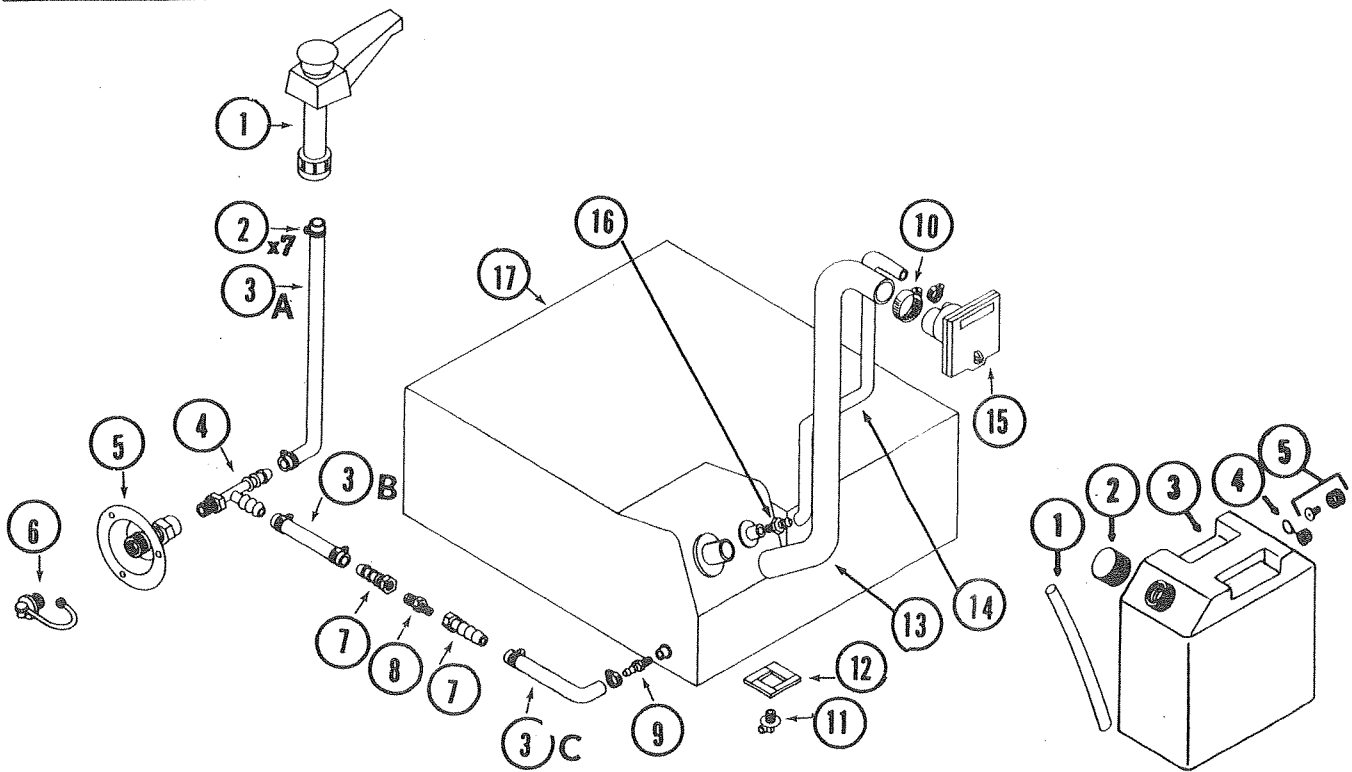

WATER SYSTEM--1200 SERIES EXCEPT 1292

CODE	PART NO.	DESCRIPTION
1	4734-0161	Zurn Water Pump & Faucet Ass'y
	*4714-0461	Pump Repair Kit
2	4739-107	Hose Clamp (5/8")
3	4714-038	High Pressure Hose, sold per Ft.
		The following is listed in inches so must be cut to size.
3A		48" for 1260, 1265, 1270, 1280
		38" for 1290, 1292
		54" for 1293, 1294
3B		12" for 1260
		30" for 1280
		42" for 1290
		3" for 1270
		6" for 1293, 1294
3C		72" for 1265, 1270,
		18" for 1260, 1290, 1280
		70" for 1293, 1294
4	4734-2321	Running Tee
5	4732B1521	City Water Fill, Metal
	*4737-255	Screws x3
6	4714-0481	City Fill Cap with Plastic Strap
7	1218-102	Female Adapter, x2
8	2235-5151	Check Valve
9	4732A4561	Hose Adapter--Not used 1265, 1270
10	4715-4501	Hose Clamp, 1 1/4"
11	4715E4381	Spigot, 3/8"--Not used 1265, 1270
12		Use Foam Tape. Tape four pieces around drain spigot on Water Tank
13	4731F1081	Large Hose, 1 1/4" I.D.
14	4733B1201	Vent Hose, 1/2" O. D. 11" Long

CODE	PART NO.	DESCRIPTION
15	4731B1711	Recessed Fill Spout, Square-- Not on 1265 Rebel or 1270.
	*4737-255	Screws, x2
	*4735C098	Water Decal, Choc. Brown
16	1218-351	Elbow
17	4733F1411	Water Tank, with Sprigot & Adapters
	*4734B320	Tank Bracket, x2

WATER BOTTLE, 1270, 1265, Part No. 4735-2131

CODE	PART NO.	DESCRIPTION
	4735-2131	Water Bottle, Complete
1	4714A0671	Suction Stem
2	4714-0231	Large White Cap
3	4735-2131	Water Bottle, Complete
	*4735C098	Water Decal
4	4714-0221	Small Cap with Tie-On
5	4714-024	Barb Stem & Collar
	*4714-038	High Pressure Hose, sold by foot

*Parts not shown on parts diagram.

Items showing "x2" etc. indicate they are used times two on assembly. They are sold 1 to pkg.
NOTE: All 7 digit part numbers are not stock items and may take slightly longer for delivery.