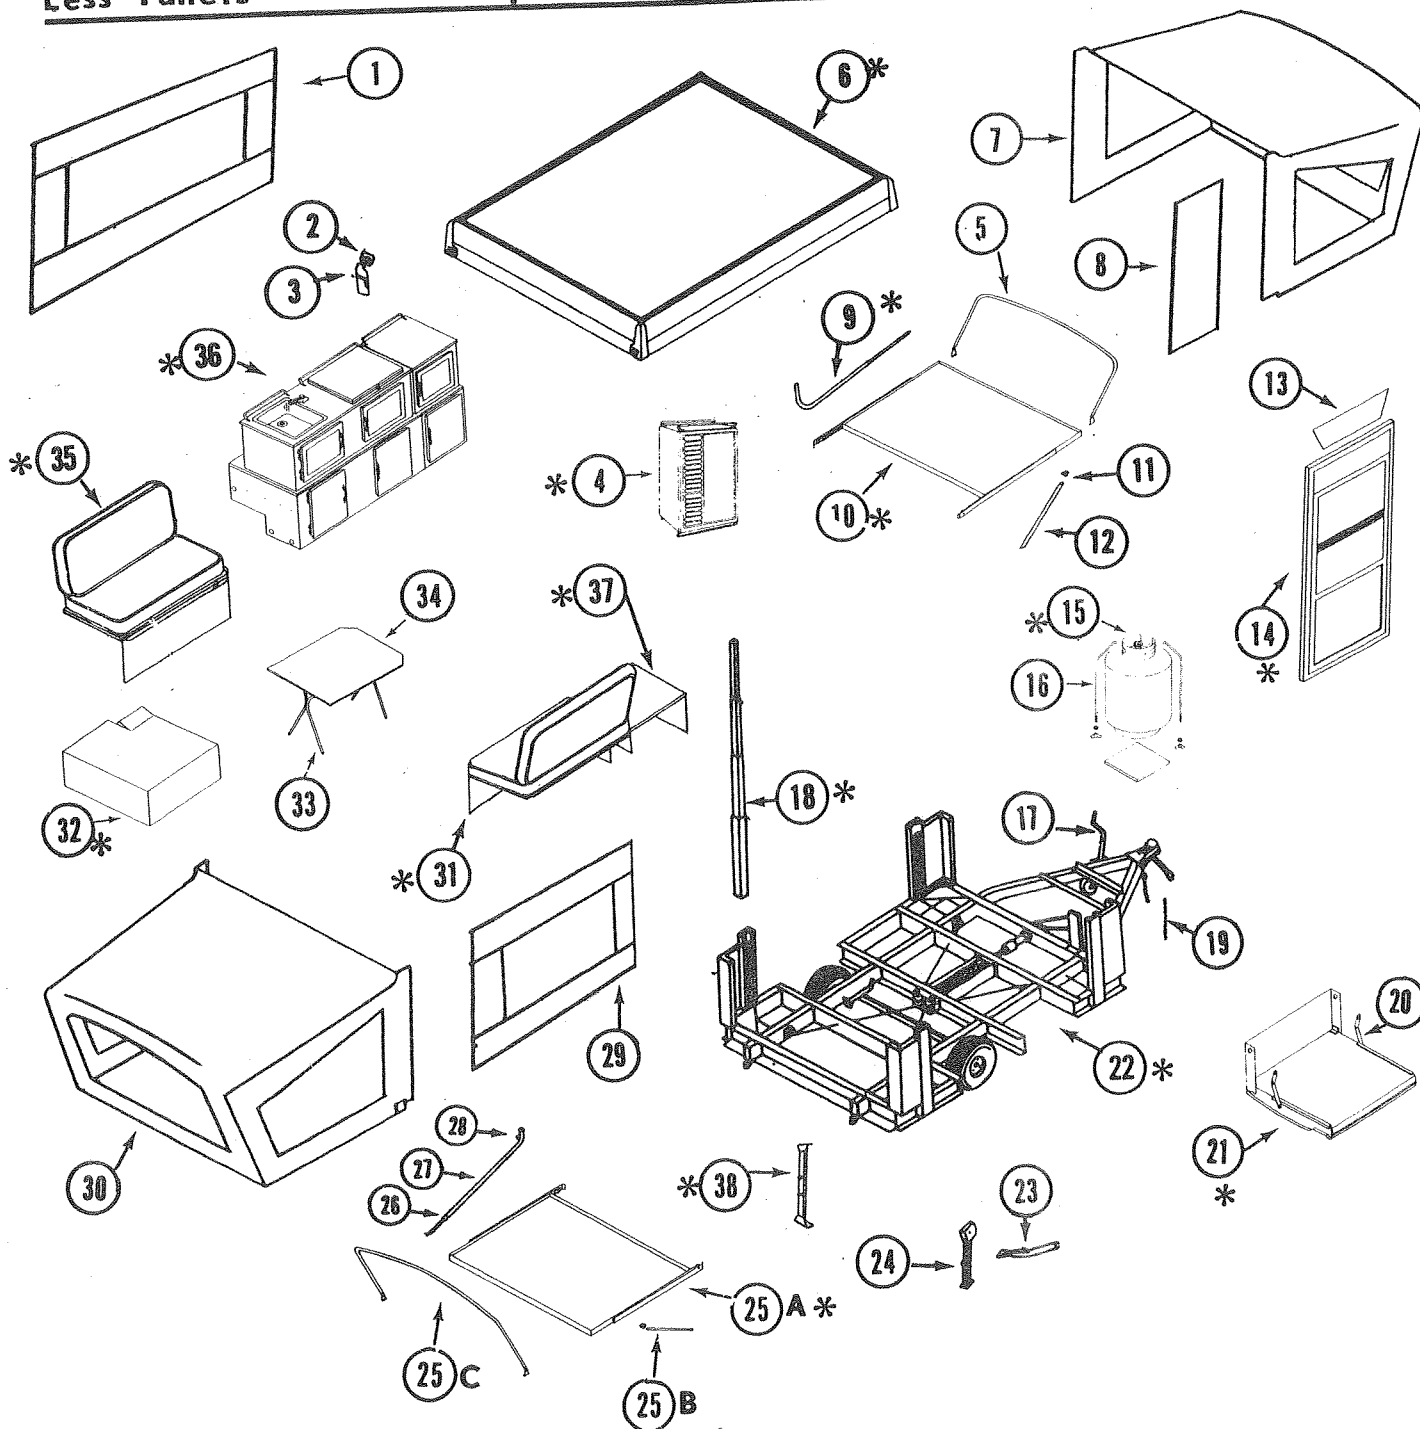

Model 1280
Valley Forge®
Less Panels

1978 PARTS LIST

Coleman
Camping Trailers

*SEE INDEX FOR PAGE SHOWING PARTS BREAKDOWN DIAGRAMS.