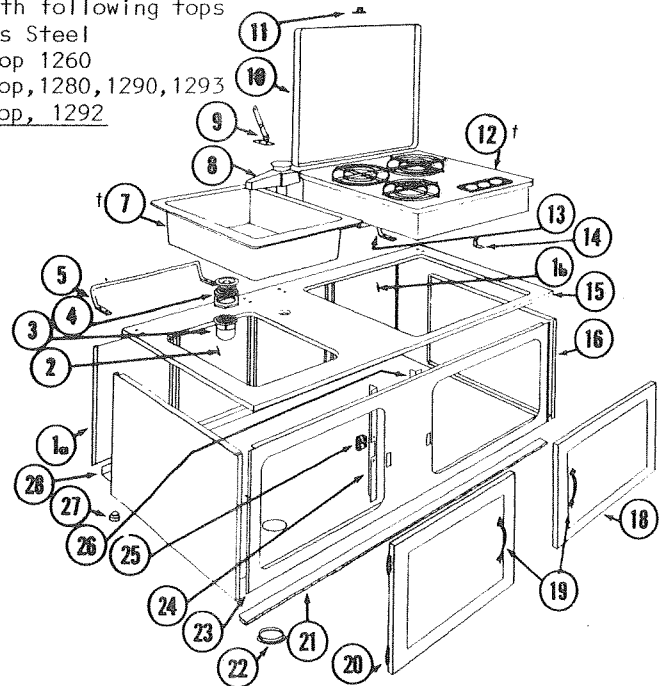

Upper Galley
All Models

1978 PARTS LIST

UPPER GALLEY ASSEMBLIES

- 4737C587 1260
- 4737C553 1265, 1270
- 4733C699 1280, 1290
- 4739-517 1292
- 4737A650 1293, 1294

NOTE: New sink, used with following tops

- 4710B0301 Sink, Stainless Steel
- 4737D0481 Upper Galley Top 1260
- 4733H2041 Upper Galley Top, 1280, 1290, 1293
- 4739A1041 Upper Galley Top, 1292

CODE	PART NO.	DESCRIPTION
1a	Upper Galley Back Panel, Left Rear	
	4737-207 1260	
	4737-117 1265, 1270	
	4737-216 1280, 1290, 1292, 1293, 1294	
1b	Upper Galley Back Panel, Right Rear	
	4737-105 1260	
	4737-115 1265, 1270	
	4737-207 1280, 1290's	
2	Upper Galley Back Panel, Center	
	4737-207 1260 x2	
	4737-117 1265, 1270 x2	
	4737-207 1280, 1290's x2	
3	4734A0671 Drain Trap	
	*4734-329 Foam Gasket	
4	4730C3151 Basket Strainer	
	*4714A0661 Crumb Cup	
5	4734A0841 Towel Rack, x1 1265, 1270	
	4734A0991 Towel Rack, (14½") Short, 1260, 1280, 1290's	
	*1016B1018 Machine Screw	
	*1201B695 Keps Nut	
6	Number not assigned	
7	4720B3491 Sink, Coppertone, 1265, 1270	
	**4710A0301 Sink, Br. Chrome, 1280, 1260, 1290, 1292, 1293, 1294	
	*4710-051 Sink Clips	
8	4734-0161 Faucet Pump--All except 1292	
	*1103B0814 Screw, x4 on 4734-0161	
	*4714-0461 Faucet Pump Repair Kit--use with 4734-0161	
	*4714-3001 Electric Water Pump, 1292	
	*4739-1241 Faucet Switch & Yoke	
9	4720A4511 Stove Cover Support	
10	4734B5591 Stove Cover Ass'y, 2-Br. Ch.	
	4733A5581 Stove Cover Ass'y, 3-Br. Ch.	
	*4737A144 Hinge Plate x2, 80, 90, 92, 93, 94	
	*4733-060 Rivet, x2 each plate	
11	4733-401 Stove Cover Latch	
	*1203-855 Rivet, x2	
12	4714B0301 Stove, 2-Br. Chrome, 1260	
	4714C0301 Stove, 2-Br. Coppertone 65, 70	
	4710D0311 Stove, 3-Br. Ch. 1280, 1290's	
	*4734A554 Supply Line, 1260, 1265, 1270	
	*4710D654 Supply Line, 1280, 1290's	
	*1201-870 Hose Clamp, x2	
13	4734A0991 Towel Rack, 1260	
	4734A0841 Towel Rack, Ctr'd, 1265, 1270	
	4734A0841 Towel Rack, (22 3/16") 1280, 1290, 1292, 1293, 1294	
14	4733-402 Stove Cover Strike	
	*103B1008 Tapping Screw, #10 x 5/8"	
15	UPPER GALLEY TOP	
	4737C0481 Egyptian Marble, 1260	
	4737A1131 Egyptian Marble, 1265, 1270	
	4739-1041 Egyptian Marble, 80, 90's	
	*4734-396 Warning Decal