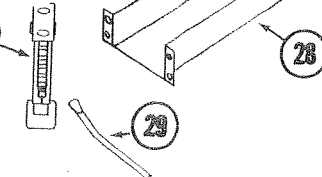

NOTE:
See index for parts diagram on separator pulley pkg.

CODE	PART NO.	DESCRIPTION
14	4733B6921	Gas Bottle Complete
	*4720B3631	Regulator & Cover, Complete
	*4734A3781	Regulator Cover Only
15	4735-6751	Wire Harness Complete
	*4714-6651	Wire Harness Repair Kit
	*4735B290	Harness Bracket (On Tongue)
	*4735-6871	Power Harness--Cut to Length, 16 Ft 1260, 18 Ft. 1280, 20 Ft 1290's. Not on 1265, 1270
	*1201-870	Clamp
16	4735-6741	Pigtail
17	4730A3561	Coupler, 1 7/8" Ball, Fulton
	4739-1141	Coupler, Ideal, 1260, 1265
	*4714-2211	Coupler Repair Kit, Fulton
	*4771-263	Hitch Pin, Fulton
	*4739-139	Hitch Pin, Ideal, 1260, 1265
18	4720A5211	Crank Handle
19	4720C3031	Safety Chain
20	4730G179	Bottle Angle, Short, Front
21	4730G178	Bottle Angle, Long, Rear
22	4720B1481	Roll Pin, M5
23	4720C1221	Coupling, 4 drilled holes
	*4720B1481	Roll Pin, M5, Need two
24	4737A5661	Whiffletree, 1265, Acme
	4720E5201	Whiffletree--See Misc. Page
	*4734A2191	Screw Eye, M4--Not 1265
	*4730B129	Screw Socket--Not 1265
	*4720A2421	Trust Bearing