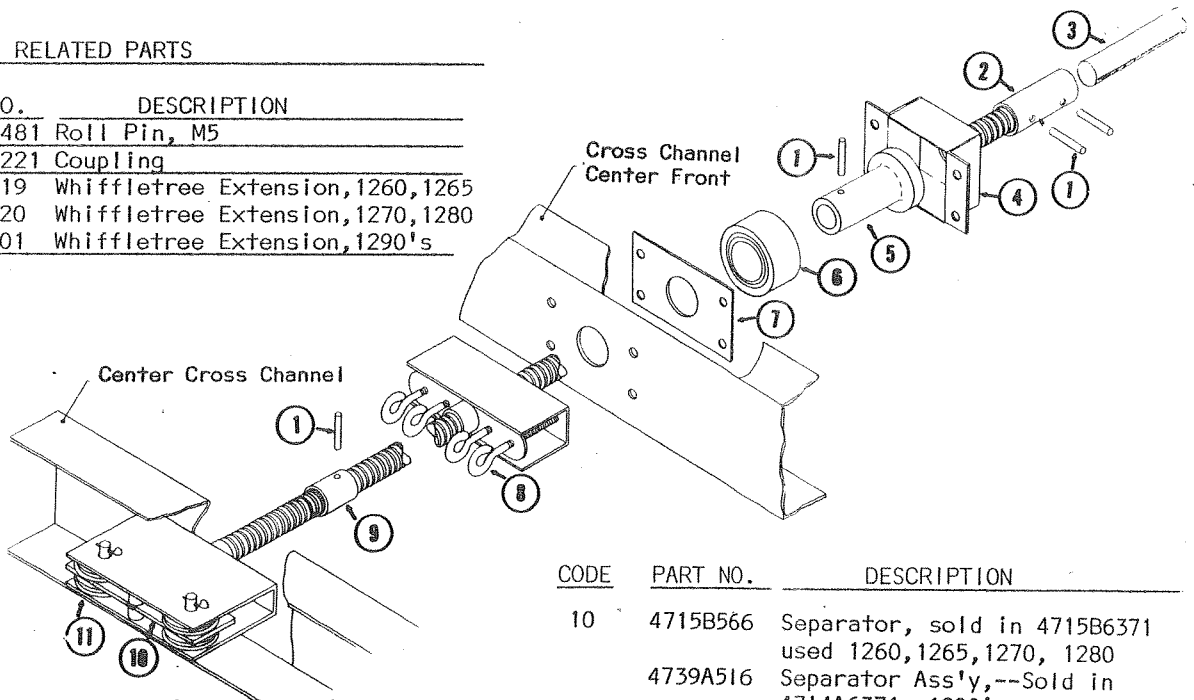

CODE	PART NO.	DESCRIPTION
30	4720A0731	Stabilizer, Fulton
	4714-4001	Stabilizer, Atwood
	*4714-0261	Stabilizer Foot & Spring Ass'y, Use on Fulton Stabilizer Only
	*1201B604	Lock Nuts, x2 Each Stabilizer
31	4715B6371	Separator Pulley Ass'y, 1260, 1265, 1270, 1280
	4714A6371	Separator Pulley Pkg, 1290's
32	4714-5681	Gusset Package
33	4720B157	Short Pin
34	4715-537	Steel Pulley & Bearing, x4
35	1204B108	Cotter Pin, x4
36	4715B566	Pulley Separator, ship 4715B6371 Above for 1260, 1265, 1270, 1280
	4739A516	Pulley Separator, ship 4714A6371 Used 1290's
37	4720D1561	Long Pin, M2
38	4710-3621	Roll Pin, M4
	*4730B385	Large Sprocket, 24 Tooth--ship 4720F5801
	*4720D153	Bulkhead, Ctr. 1290's
	*4714A5881	Ratchet Ass'y--See Misc. Page
	*4720F5801	Crank & Sprocket Support Ass'y See Misc Page

*Parts not shown on Parts Diagram.

+Order 4714-0711 Gas Line as it is carried in Sales Stock.

NOTE: All 7 digit part numbers are not stock items and may take slightly longer for delivery.

WHIFFLETREE & RELATED PARTS

CODE	PART NO.	DESCRIPTION
1	4720B1481	Roll Pin, M5
2	4720C1221	Coupling
3	4737-119	Whiffletree Extension, 1260, 1265
	4720C120	Whiffletree Extension, 1270, 1280
	4739-001	Whiffletree Extension, 1290's

CODE	PART NO.	DESCRIPTION
4	4720B240	Screw Retainer
5	4720B238	Bearing Thrust Nut
6	4720A2421	Truss Bearing
7	4720A241	Retainer Plate
8	4734A2191	Screw Eye, M4 (sold in Whiffletree Pkg. Also sold in Pkg of 4
9	4720E5201	Whiffletree (Screw not sold by itself. All Models except late 1260
	4737A5661	Whiffletree, Acme, 1265

CODE	PART NO.	DESCRIPTION
10	4715B566	Separator, sold in 4715B6371 used 1260, 1265, 1270, 1280
	4739A516	Separator Ass'y,--Sold in 4714A6371--1290's
11	4714A6371	Separator Pulley Pkg. 1290's
	4715B6371	Separator Pulley Pkg. 1260, 1265, 1270, 1280

*Parts not shown in Parts Diagram.

NOTE: See Misc. Page for Sprocket Ass'y.