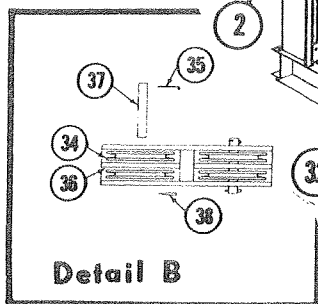

CHASSIS--ALL 1200 Series (Chassis not sold as unit)

CODE	PART NO.	DESCRIPTION
1	4733A5801	Lift Ass'y--See Parts Diagram
	*4733A5901	Cable, Long, 199"
	*4731-5691	Cable, Short, 51"
	*4714-5871	Lift Trim Pkg.
	*4738-046	Hex Head Bolt (Lift to S. Panel)
2	4733B1541	Corner Bulkhead
3	4732B3671	Adjustable Pulley Bracket x4 (Welded to Frame)
4	4720A3331	Jack Bracket for 4720B6661
5	4737-119	Whiffletree Extension 1260, 1265
	4720C120	Whiffletree Extension 1270, 1280
	4739-001	Whiffletree Extension 1290's
6	4720B6661	Tongue Jack Ass'y, Atwood
7	4720A3341	Snap Ring for 4720B6661
8	4730B3381	Roll Pin, Long, 1260, 1265, 1270
	4720B1481	Roll Pin, M5, 1280, 1290's
	*4720F5801	Crank & Sprocket Support--This contains Sprocket Shaft, 4730B385 Sprocket, Support Plate, Crank Support, Bearing, Washer, Pin
9	4730B384	Small Steel Sprocket--Not 1265
	*4720A088	Nylon Bushing
10		Number not assigned
11	4730C3691	Chain, (55 1/2")--Not 1265
	*4730A3811	Master Link
	*4714-0351	Half Link
12	1212-0121	Grommet
13	4733F6281	Gas Bottle Bracket--Late Models
	4733E6281	Gas Bottle Bracket--Early Models Has wood block in Pkg.
	*1201-625	Wing Nut, x2
	*1202B043	Washer, x2
	*4733A056	Mounting Brackets--Sold only in 4733F6281 & 4733E6281.