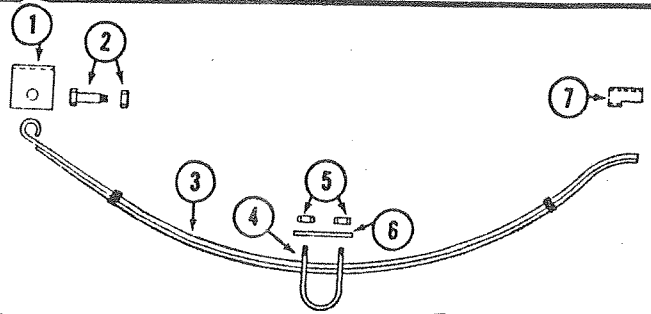

PARTS LIST--DEXTER HUB & PARTS

CODE	PART NO.	DESCRIPTION
1	4714-075	Grease Seal (Dexter 10-3)
2	4730A4041	Bearing (L44643)
	*4714-2221	Cup (Race) (L44610)
3	4714-5751	Hub Ass'y (Dexter 8-91-4)
4	4714-076	Spindle Nut (Dexter 6-1)
5	4714-077	Cotter Pin (Dexter 19-7)
6	4714-078	Grease Cap (Dexter 21-3)
7	4714A074	Wheel Bolt (7-40 Dexter)