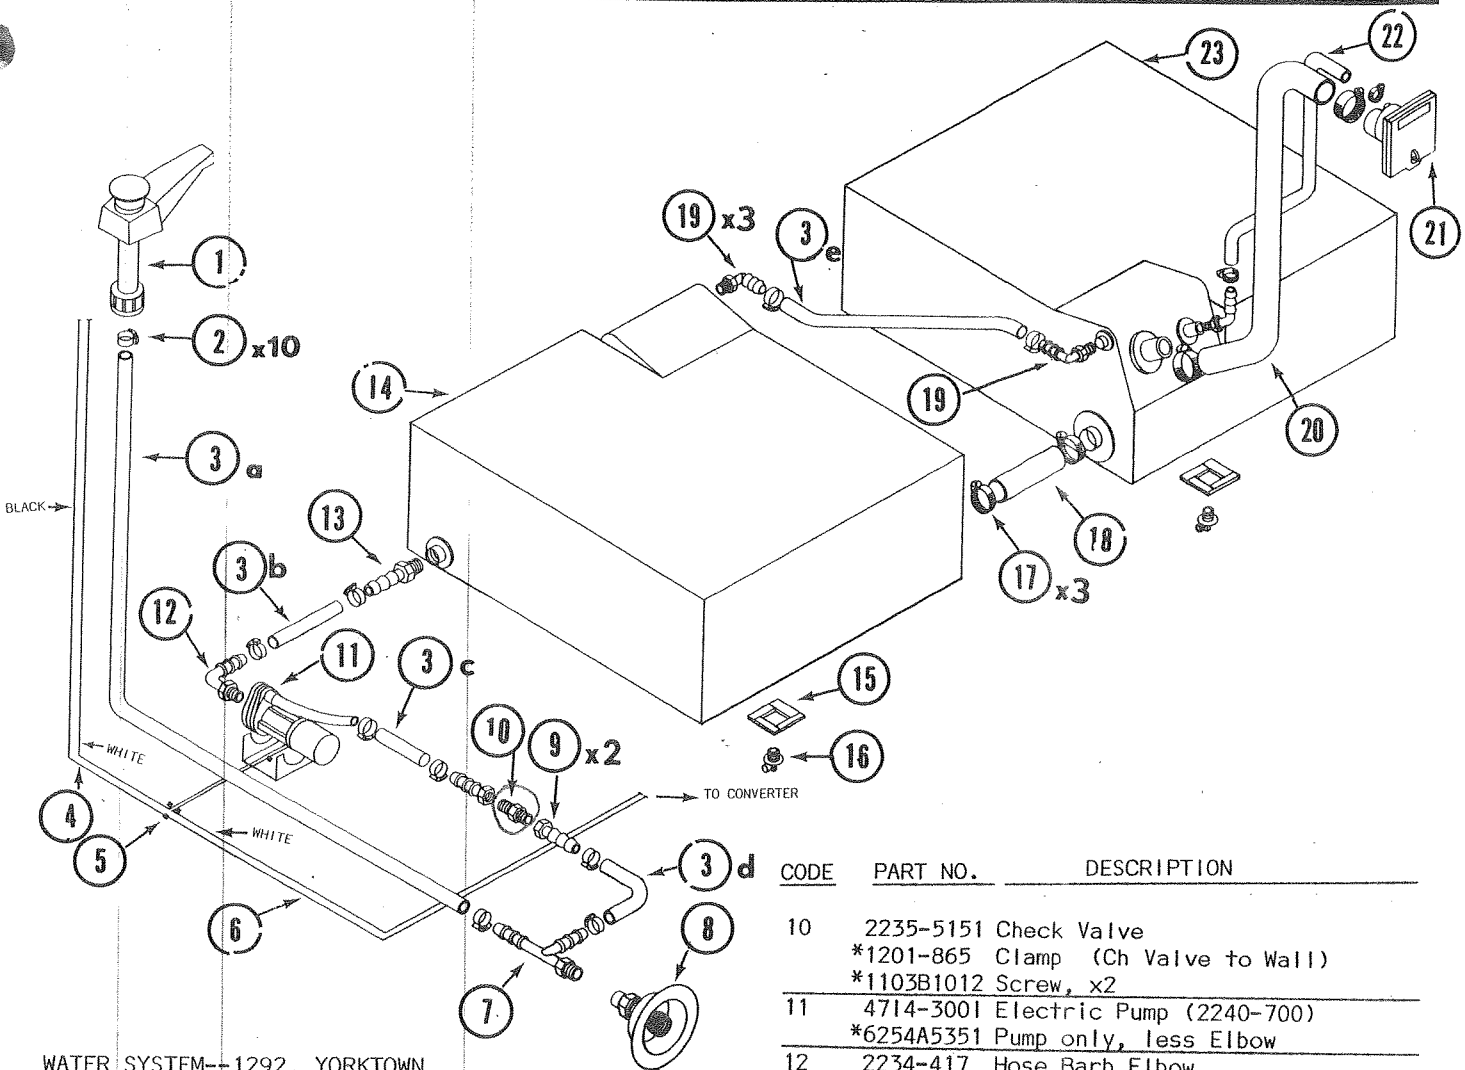

WATER SYSTEM--1292, YORKTOWN

CODE	PART NO.	DESCRIPTION
1	4739-1241	Faucet, Yoke & Switch Ass'y
	*4714-2481	Faucet Switch
	*4714-249	Faucet Yoke
2	4739-107	Hose Clamp (5/8")
3	4714A0101	High Pressure Hose, 72" (Pkg'd)
	4714-038	High Pressure Hose, sold by foot
		Sold only by Foot, measures following are in inches--Hose to be cut to size.
3A		38 Inches
3B		4 Inches
3C		18 Inches
3D		37 Inches
3E		15 Inches
4	4739-513	Harness Extension to Pump (from faucet to pump, black & white wires)
5	4734-238	Connectors (Blue) x3
6	4739-512	Extension Harness (Pump to Conv.)
7	4734-2321	Running Tee
8	4732B1521	City Water Fill, (Round)
	*4737-255	Screw, (#8-18) Overall Length 5/8"
	*4714-0481	City Fill Cap & Plastic Strap
9	1218-102	Female Push Adapter

CODE	PART NO.	DESCRIPTION
10	2235-5151	Check Valve
	*1201-865	Clamp (Ch Valve to Wall)
	*1103B1012	Screw, x2
11	4714-3001	Electric Pump (2240-700)
	*6254A5351	Pump only, less Elbow
12	2234-417	Hose Barb Elbow
13	4732A4561	Hose Adapter
14	4739-1001	Water Tank, 1292 (Reserve)
	*4734B320	Tank Bracket
	*4737-464	Filter
	*4734-368	Decal--Center on Both Water Tanks
	*1103B1012	x2(Tank Brkt to Floor)
	*4733-411	x2 (Tank Bracket to Wall)
	*4739-102	Reserve Tank Bracket
15		Use foam tape, tape pieces around drain, Spigot on water Tank.
16	4715E4381	Spigot
17	4715-4501	Hose Clamp, 1 1/4", x3
18	406-00-250-03	Hose, Need 4". Send 4731F1081 and cut to length.
19	1218-351	Elbow, x3
20	4731F1081	Large Hose, 1 1/4 I.D., 7" Long
21	4731B1711	Fill Spout (Square)
	*4737-255	Screws, Type 2, #8-18, Length 5/8"
	*4735C098	Water Decal (On Fill Spout)
22	4733B1201	Vent Hose, 1/2" O.D. Clear, 11" Lg
23	4739-1011	Water Tank (with fill hole)
	*4734B320	Tank Bracket
	*1103B1012	Screw x2 (Bracket to Floor)
	*4733-411	Screw x2 (Bracket to Wall)
	*4734-368	Decal (Center on water Tank)