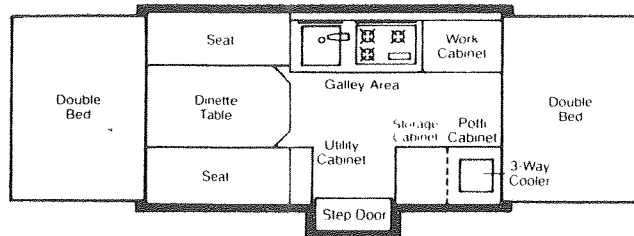

†NOTE: New Latches not interchangeable with old.
4715C5051 Latch Ass'y
4715-2091 Strike
4734A406 Latch Plate
1203-865 Rivet x4 each 4715C5051

*Parts not shown on Parts Diagram.

NOTE: For color of Mattresses see "Bed" Page and for color of Cushions see "Seat Page."

BRANDYWINE, 1290, 4730L700
Interior Height: 6'5"
Size Closed: 6'8" x 14'6"
Size Opened: 6'8" x 21'4"
Road Height: 47"
*Curb Weight: 1,310 lbs.
*Hitch Weight: 140 lbs.
Floor Area WxL: 6'2" x 10'6"
Cabinet Space: 59 Cu. Ft.
Tire Size: 20.5 x 8. x 10"
Brakes: Not Standard
Beds: x2 51" x 72"
Conv. Dinette/Bed: x1 56" x 73"
Tables: x1 48" x 30"
Courtesy Light: Standard
Hub Caps: Standard
Sleeping Capacity: 7

*Less optional Accessories and coupled to tow vehicle.

BRANDYWINE
Extra-large galley and dinette are featured in this deluxe model. Sleeps seven very comfortably.