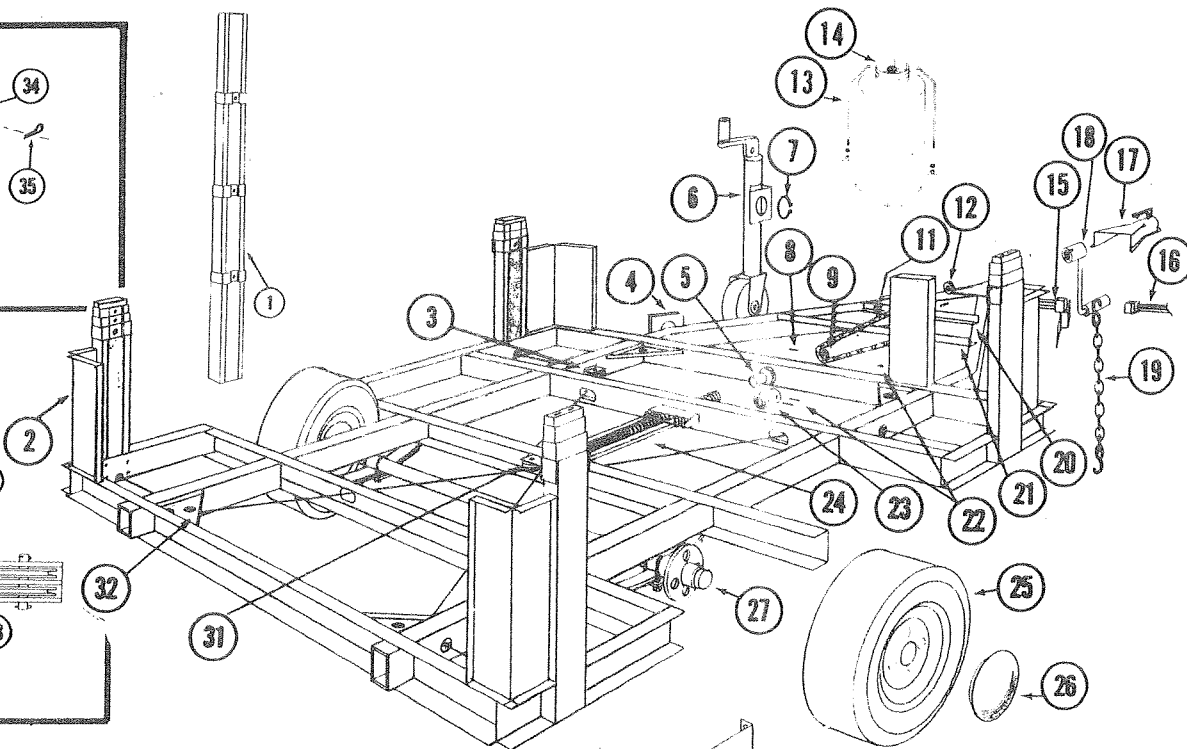

CHASSIS--ALL 1200 Series (Chassis not sold as unit)

CODE	PART NO.	DESCRIPTION
1	4733A5801	Lift Ass'y--See Parts Diagram
	*4733A5901	Cable, Long, 199"
	*4731-5691	Cable, Short, 51"
	*4714-5871	Lift Trim Pkg.
	*4738-046	Hex Head Bolt (Lift to S. Panel)
2	4733B1541	Corner Bulkhead
3	4732B3671	Adjustable Pulley Bracket x4 (Welded to Frame)
4	4720A3331	Jack Bracket for 4720B6661
5	4737-119	Whiffletree Extension 1260, 1265
	4720C120	Whiffletree Extension 1270, 1280
	4739-001	Whiffletree Extension 1290's
6	4720B6661	Tongue Jack Ass'y, Atwood
7	4720A3341	Snap Ring for 4720B6661
8	4730B3381	Roll Pin, Long, 1260, 1265, 1270
	4720B1481	Roll Pin, M5, 1280, 1290's
	*4720F5801	Crank & Sprocket Support--This contains Sprocket Shaft, 4730B385 Sprocket, Support Plate, Crank Support, Bearing, Washer, Pin
9	4730B384	Small Steel Sprocket--Not 1265
	*4720A088	Nylon Bushing
10		Number not assigned
11	4730C3691	Chain, (55 1/2")--Not 1265
	*4730A3811	Master Link
	*4714-0351	Half Link
12	1212-0121	Grommet
13	4733F6281	Gas Bottle Bracket--Late Models
	4733E6281	Gas Bottle Bracket--Early Models Has wood block in Pkg.
	*1201-625	Wing Nut, x2
	*1202B043	Washer, x2
	*4733A056	Mounting Brackets--Sold only in 4733F6281 & 4733E6281.