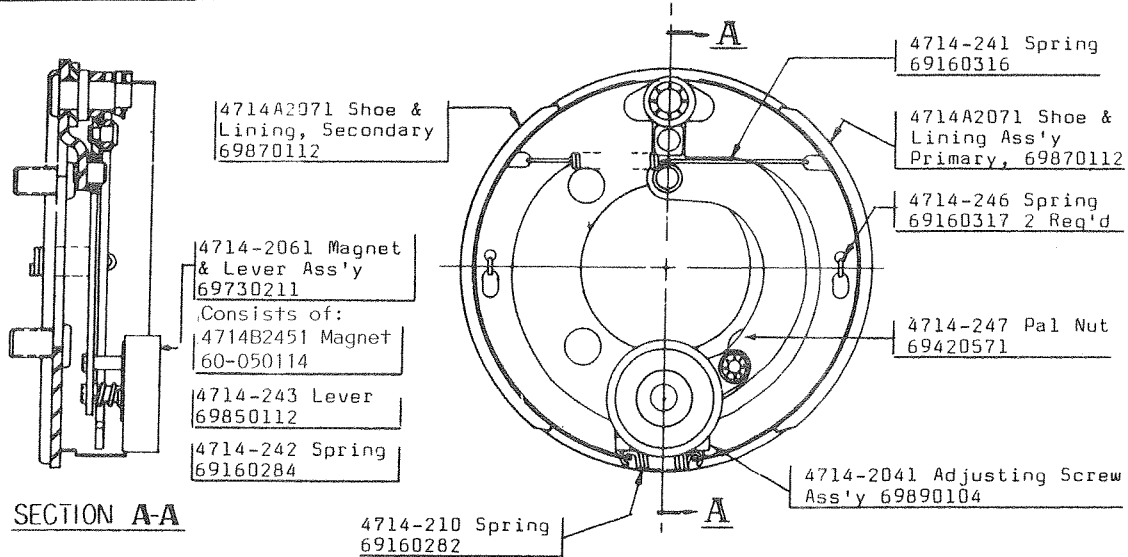

4733-3521 ELECTRIC BRAKE, RIGHT HAND (60250178)

4733-3531 ELECTRIC BRAKE, LEFT HAND (60250179)