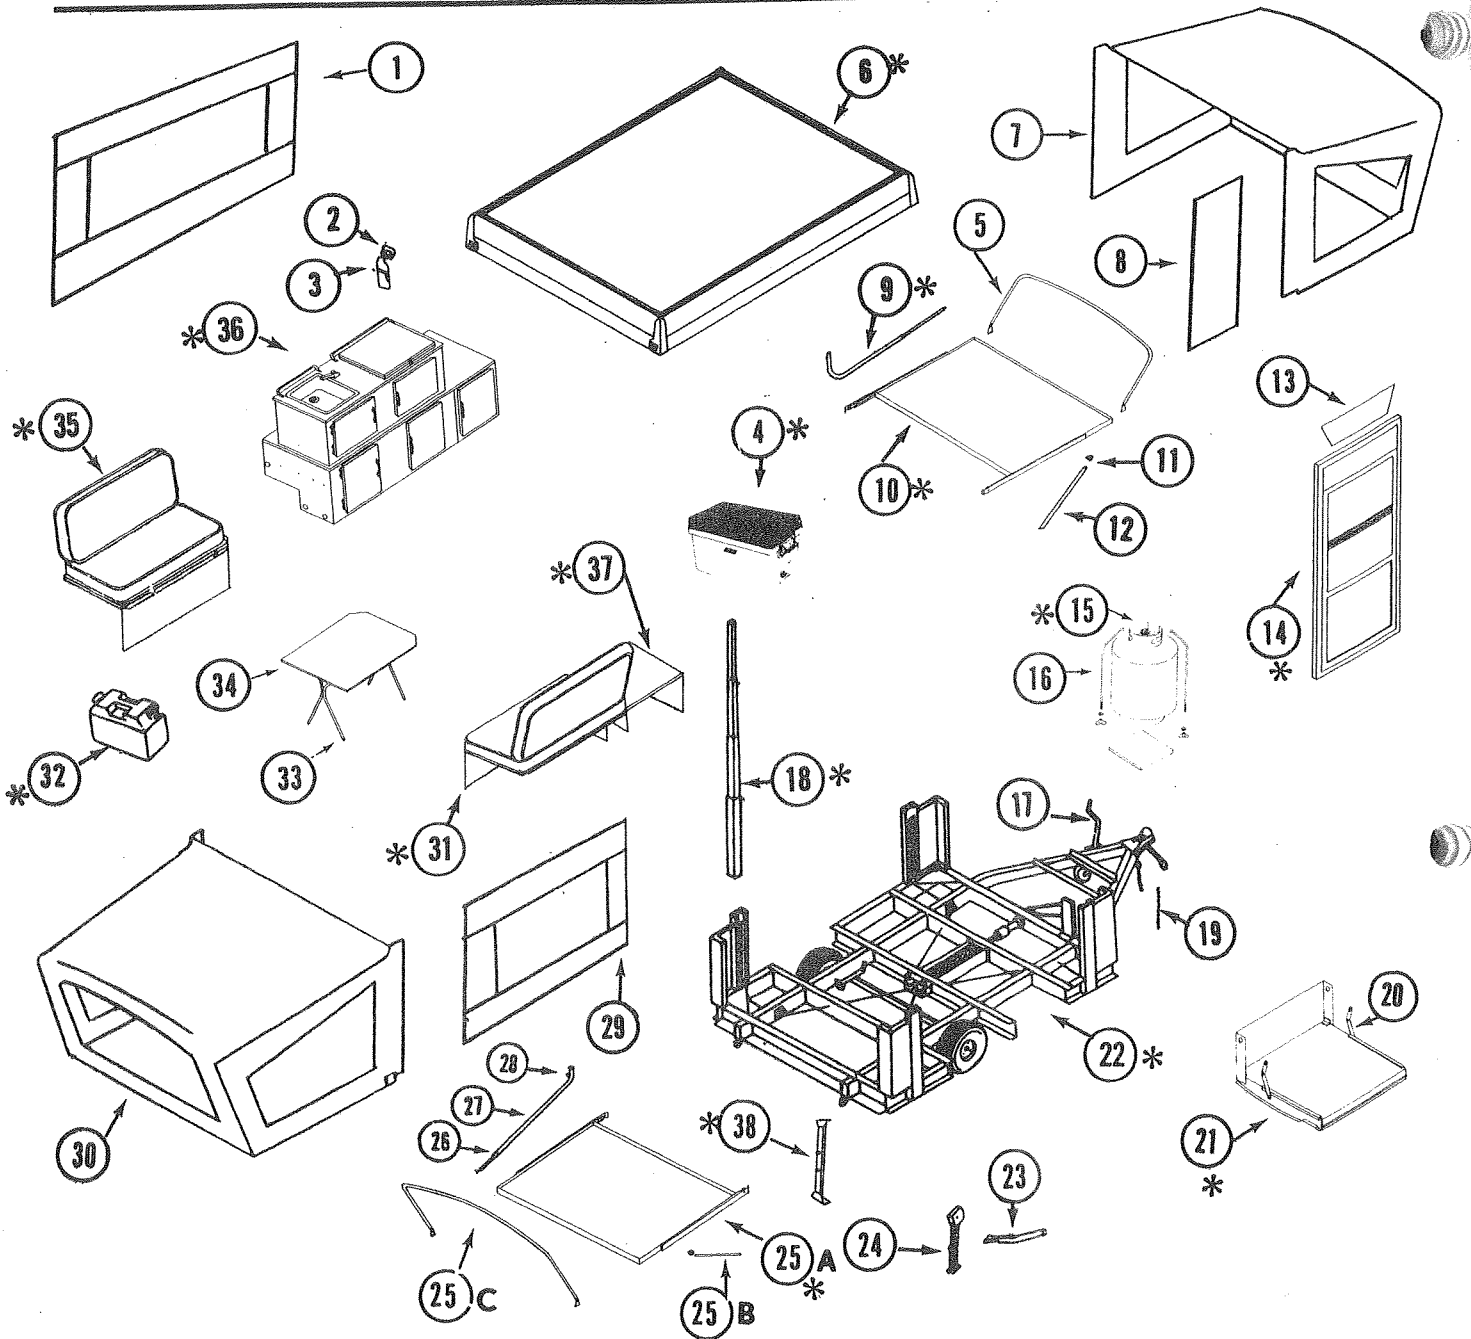

Model 1270
Gettysburg®
Less Panels

1978 PARTS LIST

Coleman®
Camping Trailers

*SEE INDEX FOR PAGE SHOWING PARTS BREAKDOWN DIAGRAMS.