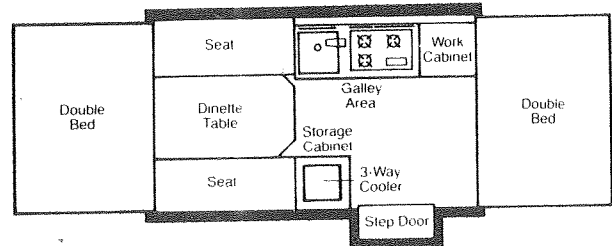

*Parts not shown on Parts Diagram.

NOTE: For color of Mattresses see "Bed" Page and for color of cushions see "Seat" Page.

VALLEY FORGE, 1280, 4720L700

Interior Height: 6'5"
Size Closed: 6'8" x 12'6"
Size Opened: 6'8" x 19'4"
Road Height: 47"
*Curb Weight: 1,150 lbs.
*Hitch Weight: 100 lbs.
Floor Area WxL: 6'2" x 8'6"
Cabinet Space: 45 Cu. Ft.
Tire Size: 20.5 x 8. x 10"
†Brakes: Not Standard
Beds: x2, 51" x 72"
Conv. Dinette/Bed: x1 40" x 73"
Table: x1 38" x 30"
Hub Caps: Standard
Courtesy Light: Not Standard
Sleeping Capacity: 6

*Less optional accessories and coupled to tow vehicle.

†To add brakes, see Axle and Brake Page.

†NOTE: New Latches not interchangeable with old.

4715C5051 Latch Ass'y
4715-2091 Strike
4734A406 Latch Plate
1203-865 Rivet x4 each 4715C5051

VALLEY FORGE

This most popular model sleeps six and has all the deluxe features.