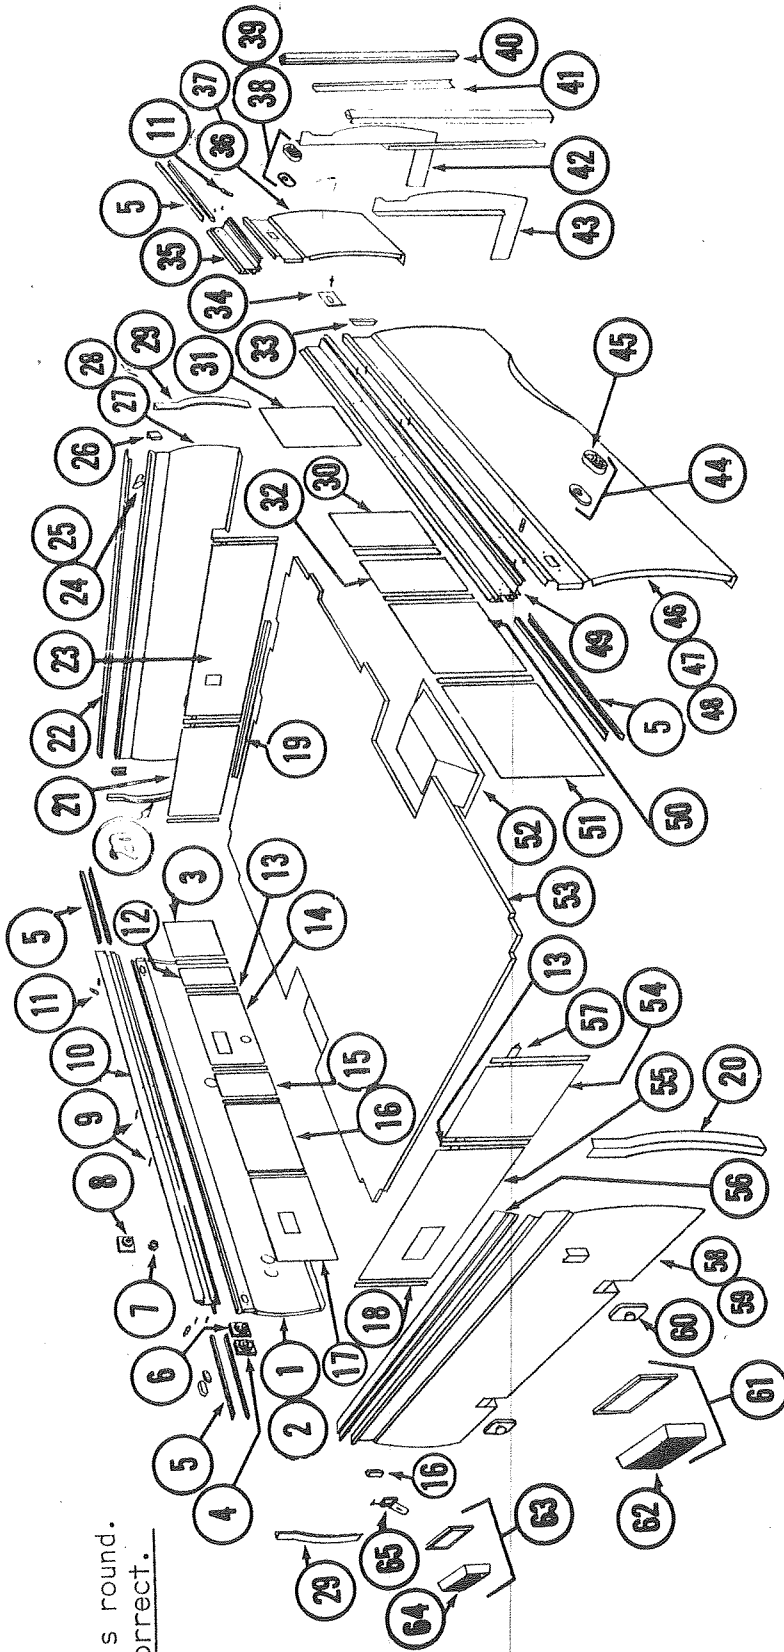

†NOTE:

See Latch Note Pg. 9.

Panels -- Gettysburg, Valley Forge, Brandywine, Yorktown, Ticonderoga, Saratoga

1978 PARTS LIST

Camping Trailers

NOTE:
Code 8 is round.
Art incorrect.

CODE	PART NO.	DESCRIPTION	USED ON MODELS	CODE	PART NO.	DESCRIPTION	USED ON MODELS
1	4734E1021	Left Body Panel.	1270	7	4734A0681	Drain Spout	All
	4733L1081	Left Body Panel.	1280		*4737-255	Screws, x2.	All
	4734H0241	Left Body Panel.	1290, 1292		*4714-0021	Drain Spout Cap	All
	4739A0171	Left Body Panel.	1293, 1294	8	4732B1521	City Water Fill, Metal.	All
2	4733B461	Coleman Decal, Choc. Brown	All		*4737-255	Screw, x3	All
3	**4714-4501	Universal Wall Panel Pkg	All		*4714-0481	City Fill Cap & Strap	All
	*4734-389	Snap Bushing, x1	1293, 1294	9	4710-3621	Roll Pin, M4.	All
	*4733-274	Snap Bushing, x2	1293, 1294	10	4734A177	Side Rail, Left	1270, 1280
	*4734A404	Dust Cover	1293, 1294		4734A176	Side Rail, Left	1290, 1293, 1294
	*1103B0808	Screw, x2	1293, 1294		4734A178	Side Rail, Left	1292
4	4733A2331	Cable Hatch.	All	11	4730A1181	Adjustable Stud Pkg. M2	All
	*4737-255	Screws, x4	All	12	**4714-4501	Universal Wall Panel Pkg.	All
	*4710C361	110 Volt Decal	All	13	4720F2111	Panel Divider	All
5	4730B1211	Rail Stop, M4, x8	All	14	**4714-4501	Universal Wall Panel Pkg.	All
6	4731B1711	Recessed Fill Spout, Square	Not on 1270	15	**4714-4501	Universal Wall Panel Pkg.	All
	*4737-255	Screws, x4	Not on 1270	16	**4714-4501	Universal Wall Panel Pkg.	All
	*4735C098	Water Decal.	Not on 1270				