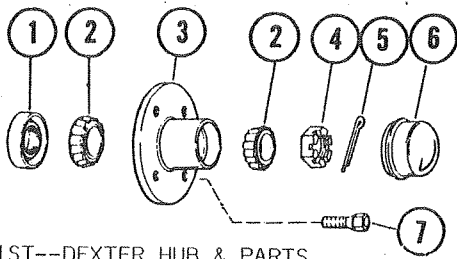

PARTS LIST--DEXTER HUB & PARTS

CODE	PART NO.	DESCRIPTION
1	4714-075	Grease Seal (Dexter 10-3)
2	4730A4041	Bearing (L44643)
	*4714-2221	Cup (Race) (L44610)
3	4714-5751	Hub Ass'y (Dexter 8-91-4)
4	4714-076	Spindle Nut (Dexter 6-1)
5	4714-077	Cotter Pin (Dexter 19-7)
6	4714-078	Grease Cap (Dexter 21-3)
7	4714A074	Wheel Bolt (7-40 Dexter)