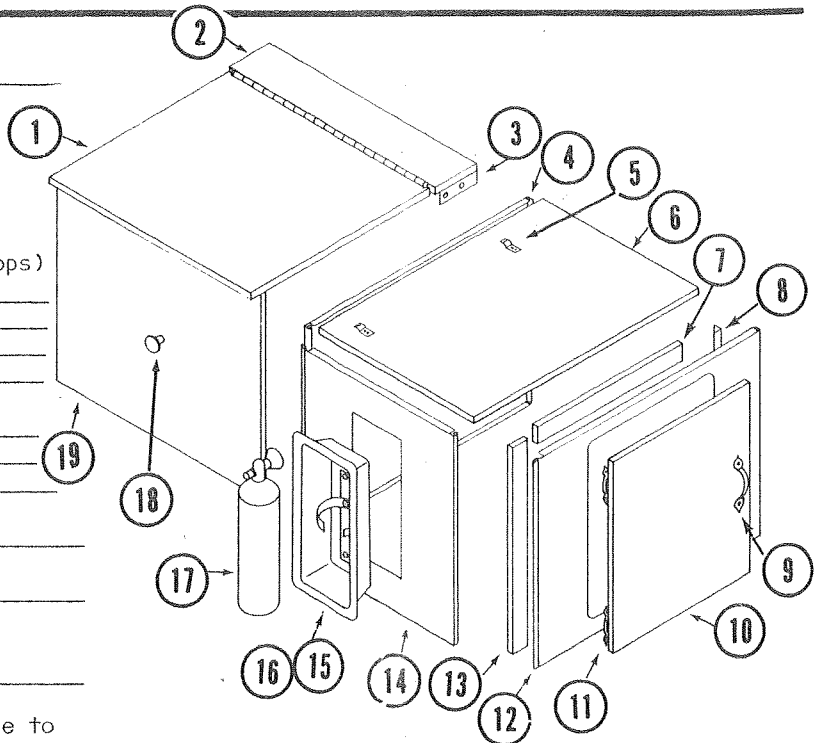

*Parts not shown on Parts Diagram.

POTTI CABINET ASS'Y, 4739A546, 1290, 1292
DOOR CABINET ASS'Y, 4739-596, 1290, 1292

CODE	PART NO.	DESCRIPTION
1	4739-595	Potti Cabinet Top
	*4739A057	Potti Cabinet Top
	*4739-153	Cabinet Hinge
	*4739-157	Protector Track
	*4739-153	Cabinet Hinge (between tops)
	*1103B1008	Screw, x4
2	4739-158	Top, (Short)
3	4739-155	Support Angle
4	4739-162	Cabinet Side Panel
5	4720A0721	Cooler Clips, M2
	*1103B0806	Screws, x2 Each clip
6	4739-1591	Cabinet Top
7	4739-160	Potti Cabinet Brace
8	4733D054	Latch Support
	*4733-060	Rivet, x4
9	4739-050	Door Pull
	*4739-052	Screw, x2 Each Pull
10	4739-5321	Door Ass'y
	*4733-6391	Latch & Strike
	*1203C248	Rivet
11	4739-051	Hinge
	*4739-052	Screw, x3 Ea. Hinge (Hinge to Door)
	*1203-895	Rivet (Hinge to Cab.) x2
12	4739-059	Cabinet Front
13	4739-161	Cabinet Brace
14	4739-152	Door Cabinet Side Panel
15	4737-419	Recessed Mount
	*4734-186	Rivet, x4
16	4737-194	Mounting Bracket, Fire Ext.
	*1203-871	Rivet, x2
17	4737-555	Fire Extinguisher