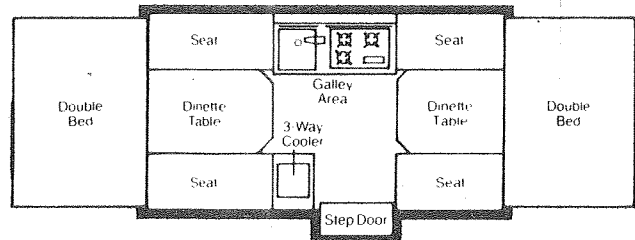

*Parts not shown on Parts Diagram.

NOTE: For color of Mattresses see "Bed" Page and for color of Cushions see "Seat" Page.

SARATOGA, 1293, 4739A700

Interior Height:	6'5"	Courtesy Light:	Standard
Size Closed:	6'8" x 14'6"	Hub Caps:	Standard
Size Opened:	6'8" x 21'4"	Sleeping Capacity:	8
Road Height:	47"		
*Curb Weight:	1,300 lbs.		
*Hitch Weight:	150 lbs.		
Floor Area WxL:	6'2" x 10'6"		
Cabinet Space:	48 Cu. Ft.		
Tire Size:	20.5 x 8. x 10"		
Brakes:	Not Standard		
Beds:	x2 51" x 72"		
Conv. Dinette/Bed:	x2 40" x 73"		
Table:	x2 38" x 30"		

*Less optional accessories and coupled to tow vehicle.

†NOTE: New Latches not interchangeable with old.

4715C5051 Latch Ass'y

4715-2091 Strike

4734A406 Latch Plate

1203-865 Rivet x4 each 4715C5051

SARATOGA

Designed with the large family in mind.
Eight-sleeper with double dinette.
Plenty of living and storage area.