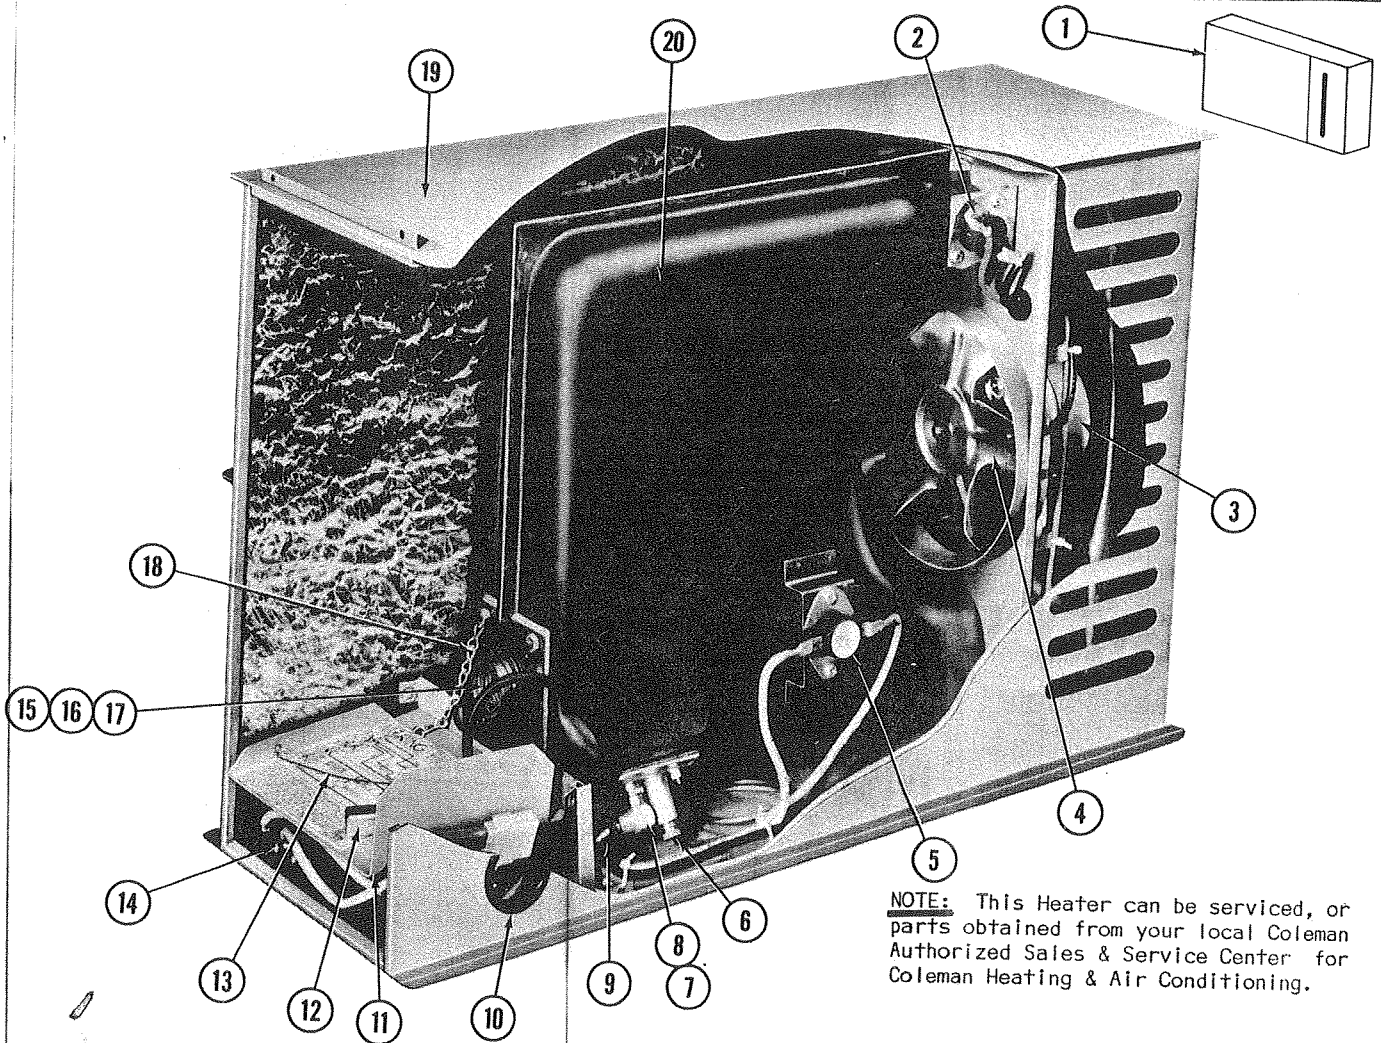

NOTE: This Heater can be serviced, or parts obtained from your local Coleman Authorized Sales & Service Center for Coleman Heating & Air Conditioning.

HEATERS, ST-200, 12,000 BTU, 12 Volt DC
HEATERS, ST-200, 12,000 BTU, W/CONVERTER. 115V. AC/12V.DC
4737-6621 Heater, Regular, Match Lite (4312-719)
4737-6921 Heater, Regular, Piezo Light (4312-729)
4737-6721 Heater, AC/DC W/Converter, ML (4312-819)
4737-6931 Heater, AC/DC W/Converter, PL (4312-829)

CODE	PART NO.	DESCRIPTION
	8B295	Enamel, Cocoa Brown
1	4023-3221	Thermostat--W-R #1D30
2	4312-3081	Fan Switch C-125° 0-100° TI #20601-29
3	4312-3019	Motor, 12V DC 1.5 AMP VMC #287-125
4	4312-3051	Fan Blade 5½ D. 40°P. 5 Blade Torin
5	4312-3091	Limit Switch 0-195° C-155° TOD#60T1-201036
6	9210-3141	Thermocouple, 24", G-C #2500G24L--Used 4737-6621 & 4737-6921
	8622-3141	Thermocouple 13" G-C #2500G13L--Used 4737-6721 & 4737-6931
7	4312-3251	Pilot Burner W/Orifice & Gasket--Used on 4737-6621 & 4737-6721 (Match Lites)
	4312-5241	Pilot Burner W/Orifice & Electrode, Gasket and Insulator--4737-6921, 4737-6931 P.L.
8	9969A0101	Pilot Orifice, .010
9	4312-1541	Pilot Tube, Formed
10	1204-036	Snap Bushing
11	4312A145	Valve Cover
12	4312-3331	Igniter, Panasonic #EF1-AA25--Piezo Only
13	4312-190	Lighter Rod
14	4312B3501	Gas Valve (Replaces 4312A3501)
15	4312B5021	Burner Door W/Cap, Glass & Gasket (4312A192)
16	4312A1991	Gasket Pkg, Burner Door & Pilot
17	4312-5121	Lighter Cap (Replaces 8620-3121)
18	4312-349	Chain 6"

CODE	PART NO.	DESCRIPTION
19	4312C5851	Casing Assembly, for 4737-6621, 4737-6921
	4312C5861	Casing Assembly, for 4737-6721, 4737-6931
20	4312-5751	Heat Exchanger W/Burner Door & Gasket
21	*4312-3271	Burner W/Air Shutter
22	*9904-0381	Orifice, .038
23	*4312-5351	Power Converter--For 4737-6721, 4737-6931
24	*4312-5261	Junction Box Complete, FOR 4737-6621, 4737-6921
	*4312-5361	Junction Box Complete, FOR 4737-6721, 4737-6931
25	*4230-3611	Toggle Switch, for 4737-6621, 4737-6921
	*8610A3041	Toggle Switch, for 4737-6721, 4737-6931
26	*4312-628	Wire Bundle W/Plastic Connector
27	*1204-035	Snap Bushing
28	*4312C5881	Front Panel, Dark Brown, with Knob & Latch
29	*4312-3201	Knob & Latch Package.
30	4312A561	Single Parts Pkg--Use 4312-3221
31	*4312-220	Half Union, 5/8-18 Flare x 1/4-18 NPT
32	*4312-135	Reducer 1/4-18 NPT x 1/8-27 NPT
33	*1211-017	Niple 1/8 x 12" Long
34	*1210-001	90° Elbow

NOTE: The 4312-6301 Vent is found in the Heater Installation Kits. It is also an Accessory.