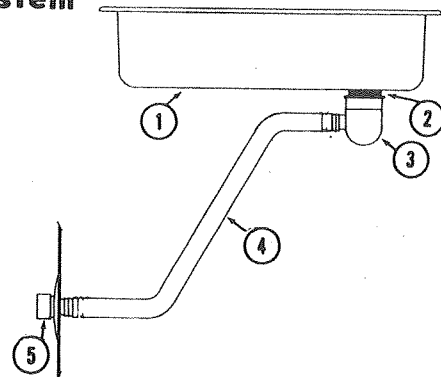

Drain System

*Parts not shown on Parts Diagram.