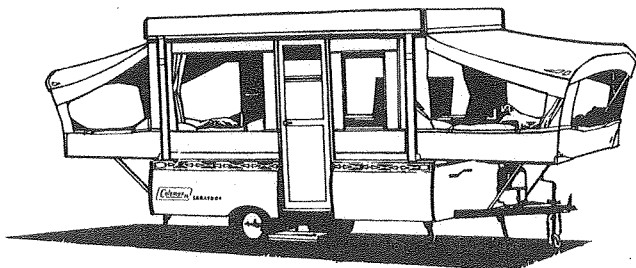

COLOR--SARATOGA, 1293

- Body Panel: Mount Vernon Cream
- Canvas: Suntan, Army Duck
- Counter Top: Egyptian Marble
- Cushions: Cumberland Green/Brown
  Plaid Olefin
- Decals: Chocolate Brown
- Drapes: Cumberland Green
- Interior: Woodgrain Knotty Pecan
- L. Gal. Top: Knotty Pecan
- Mattress: See Bed Page
- Table Top: Cumberland Green
- Tongue: Chocolate Brown