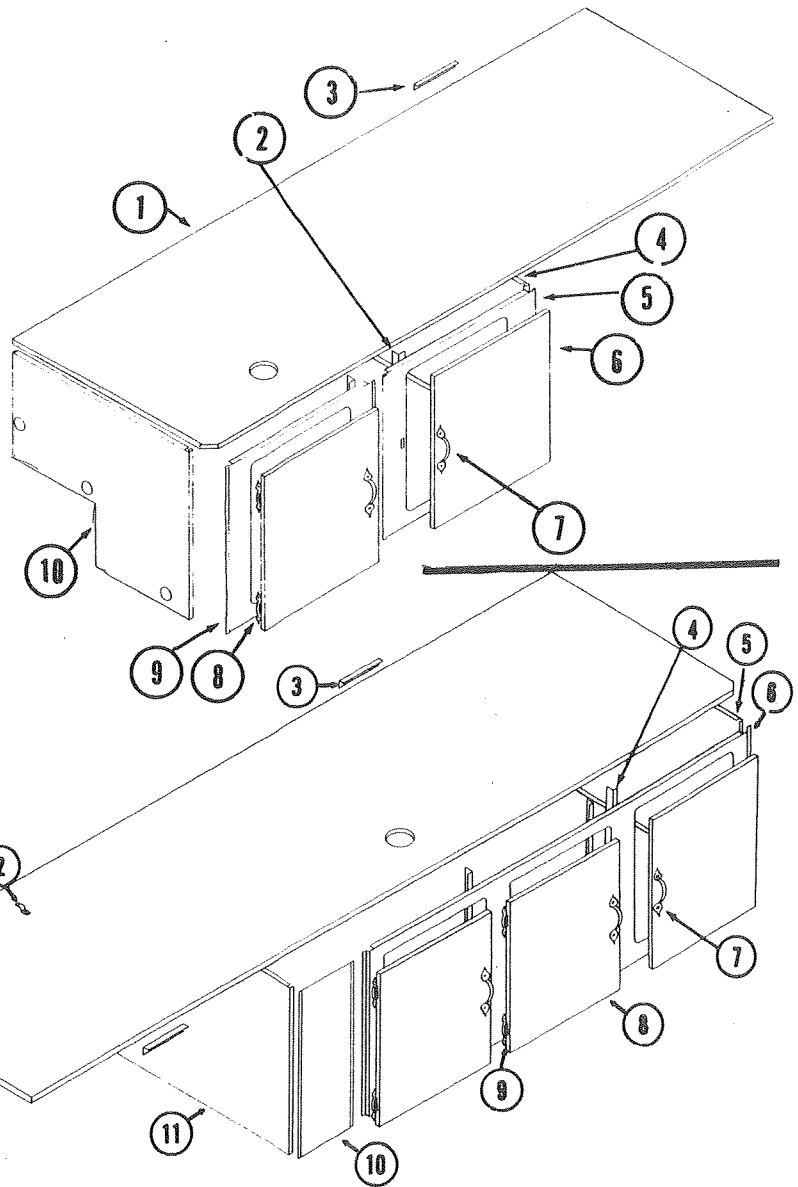

LOWER GALLEY ASSEMBLY, 1292, 4739-515

CODE	PART NO.	DESCRIPTION
1	4734B247	Lower Galley Top
2	4733D054	Latch Support
3	4731A1361	Angle, x2
	*1103B0806	Screw, x2
4	4737-461	Lower Galley Side Panel
5	4734B477	Cabinet Front Panel
6	4739-5321	Galley Door
	*1203C248	Rivet (used on Latch)
	*4733-6391	Latch & Strike Pkg.
7	4739-050	Door Pull
	*4739-052	Screw, x2
8	4739-051	Hinge, x2
	*4739-052	Hinge, x3 each hinge
9	4733B035	Cabinet Front Panel
10	4733E029	Cabinet Side Panel
	*4734-435	Snap Bushing, x3

*Parts not shown on Parts Diagram.

LOWER GALLEY ASS'Y, 4739-561, 1294

CODE	PART NO.	DESCRIPTION
1	4739-091	Lower Galley Top, 1294
	*1103B0806	Screw, (G. Frt. to Gal. Top)
2	4720A0721	Cooler Clips, M2
	*1103B0806	Screw, x2 each clip
3	4731A1361	Angle
	*1103B0806	Screw, x2 Each Angle
4	4733D054	Latch Support, x3
	*4733-060	Rivet, x4 on Latch Support
5	4739-033	Lower Galley Side, Right
	*4734-435	Snap Bushing
6	4739A011	Galley Front Panel
7	4739-050	Door Pull, Ant. Copper
	*4739-052	Screw, #6x3/8", Ant. Copper
8	4739-5321	Door Ass'y, x3
	*4739-037	Door Panel, Plain
	*4733-6391	Latch & Strike Ass'y
	*1203C248	Rivet, x2 Each Latch

CODE	PART NO.	DESCRIPTION
9	4739-051	Hinge, Ant. Copper
	*4739-052	Screw, #6x 3/8" Ant. Copper (Hinge to Door)
	*1203-895	Rivet, 1/8" Black, (Hinge to Cabinet Front Panel)
10	4739-092	Cabinet Spacer
11	4733A027	Cabinet Side Panel

*Items not shown on Parts Diagram.