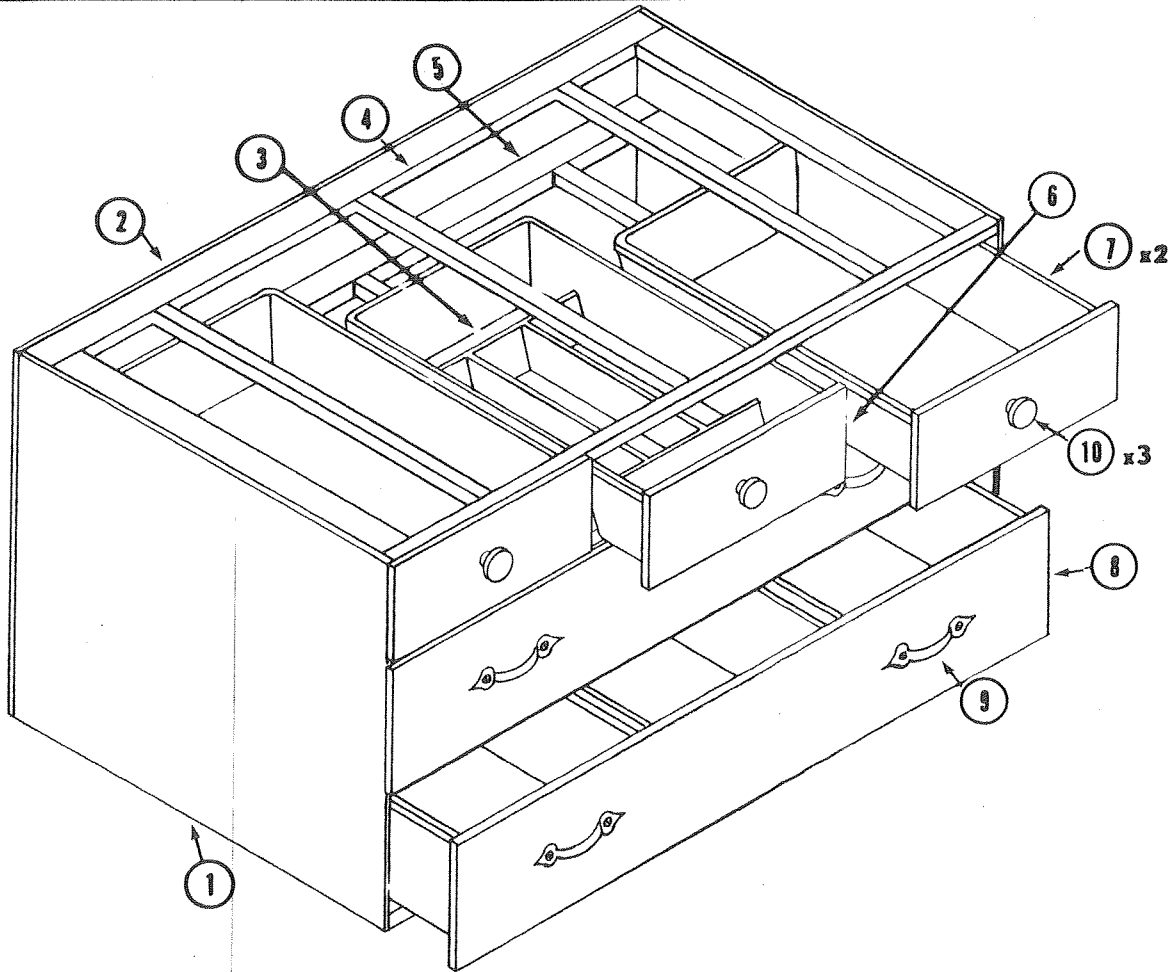

TRIM TAPE--RIGHT REAR

CODE	PART NO.	DESCRIPTION
1	4733B461	Coleman Name Decal, Choc. Br.
2	4737B268	Concord Name Decal, 1260
	4739-039	Rebel Name Decal, 1265
	4733C462	Gettysburg Name Decal, 1270
	4733D051	Valley Forge Decal, 1280
	4733E407	Brandywine Name Decal, 1290
	4739A022	Saratoga Name Decal, 1293
	4739-040	Ticonderoga Name Decal, 1294
	4733D463	Yorktown Name Decal, 1292
3	*435-00-000-15	Pin Stripe Tape, x4 feet 1265 and x6 feet 1270
	4737A164	Trim Tape, x1 1260
	4737A161	Trim Tape, x2 1292
	4737A162	Trim Tape, x2 1280 & 1290
	4737A163	Trim Tape, x2 1293 & 1294

NOTE: Color and length of trim tape shown under "Trim Tapes, Front Panels"

4739-550 CHEST OF DRAWERS, 1292, 1294

CODE	PART NO.	DESCRIPTION
Note: Top of Chest is Lower Galley Top		
1	**4714-4501	Universal Wall Panel Pkg.
2	**4714-4501	Universal Wall Panel Pkg.
3	4739-072	Silverware Tray
4	4739-554	Top Shelf
5	4739-555	Second Shelf
6	4739-553	Silverware Drawer
7	4739-552	Small Drawer Ass'y x2
8	4739-551	Drawer Ass'y, x2
	*4739-070	Plastic Drawer Only
9	4739-050	Door Pull
	*4739-052	Screw, x2 each Pull
10	4739-075	Door Pull (Round Knob)
	*1022B0814	Screw
	*4739-076	T-Slide (Plastic Strip under each Drawer).

*Parts not shown on Parts Diagram.
**4714-4501 Universal Wall Panel Package contains one sheet of wall Paneling, 48"x18 1/8".