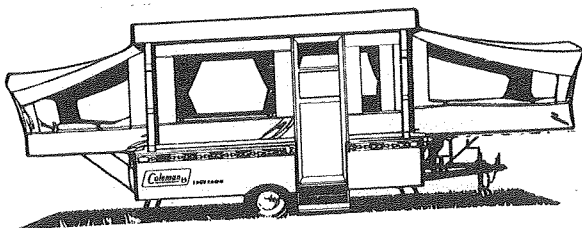

COLOR--YORKTOWN, 1292

Body Panel:	Mount Vernon Cream
Canvas:	Suntan, Army Duck
Counter Top:	Egyptian Marble
Cushions:	Mohawk Red/Brown Plaid
	Olefin
Decals:	Chocolate Brown
Drapes:	Mohawk Red
Interior:	Woodgrain Knotty Pecan
Mattress:	See Bed Page
Table Top:	Egyptian Marble
Tongue:	Chocolate Brown