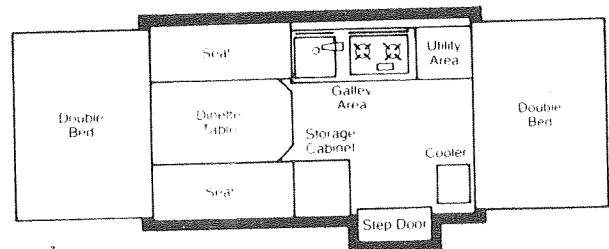

*Parts not shown on Parts Diagram.

NOTE: For color of Mattresses see "Bed" page and for color of cushions see "Seat" Page.

GETTYSBURG, 1270, 4735E700
Interior Height: 6'5"
Size Closed: 6'8" x 12'6"
Size Opened: 6'8" x 19'4"
Road Height: 47"
*Curb Weight: 1120 lbs.
*Hitch Weight: 100 lbs.
Floor Area WxL: 6'2" x 8'6"
Cabinet Space: 42 Cu. Ft.
Tire Size: 5.30 x 4.50 x 12"
†Brakes: Not Standard
Beds: x2 51" x 72"
Conv. Dinette/Bed: x1 40" x 73"
Table: x1 38" x 30"
Courtesy Light: Not Standard
Sleeping Capacity: 6
Hub Caps: Not Standard

*Less optional Accessories and coupled to tow vehicle.
†To add brakes, see brake page.

†NOTE: New Latches not interchangeable with old.
4715C5051 Latch Ass'y
4715-2091 Strike
4734A406 Latch Plate
1203-865 Rivet x4 each 4715C5051

GETTYSBURG®
Sleeping room for six in this
economy-trailer model.