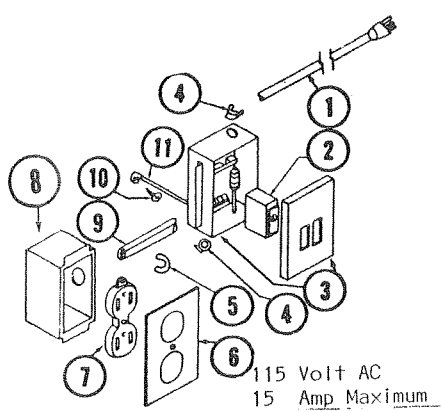

NOTE:
115 Volt AC
15 Amp Maximum

NOTE:
Exterior 12 Volt DC Power Connector located on Tongue for Interior Lights and Heater.

ELECTRICAL SYSTEM--1260, 1280, 1290, 1292, 1293, 1294

CODE	PART NO.	DESCRIPTION
1	4733D6401	Converter, Schauer (Without Cord)
	4733E6401	Converter, with Cord, Andover
	*4714-0471	Breaker Switch
	*4714-179	Converter/Battery Switch
	*4737-320	Screw, x4 (Conv. Panel to Converter Box)
	*1022B0812	Screw, x4 (Conv Frt to Converter Box)
	*1103B1032	Screw, Converter Panel & Box to Wall
2	4734-365	Strain Relief, x2
3	402-14-000-03	Receptical Romex, 15 Foot, 1260
	4733-014	Receptical Romex, 1280
	4733-016	Receptical Romex, 1290, 1292, 1293, 1294
4	4735-6901	Heater Harness, 1260, 1290, 1292
	4735A6901	Heater Harness, 1280, 1293, 1294
	*4734-377	1" Bushing
5	4735A6731	Light Harness
6	1216-239	Strain Relief
7	4710A363	Box
	*1203-874	Pop Rivet, x2
8	4710A354	Receptacle
9	4710A355	Receptacle Cover
10	4733-1651	Cord Set, (115 Volts, 15 Amps for Schauer Converter only). CORD COMES WITH ANDOVER CONVERTER
11	4733-411	Tek Screw
12	1202B825	Washer
13	4737-130	Squeeze Terminal
14	402-08-000-01	Ground Wire, need 3 feet
	*4734-366	Strain Relief, Rear, for service cord
	*4735-964	Wire Lead Ass'y
	*4735-695	Wire Lead Ass'y
	**4714-4501	Universal Wall Panel Pkg.
	*1201-873	Tube Clamp, 1/2"
	*1103B1010	Rivet, used on above clamp
	*1201-870	Tube Clamp, 3/8"
	*1203-865	Rivet, used on above clamp
	*4737A351	Caution Decal
	*1216-208	Connectors, x4
	*4730C172	Table Stop
	*4734-186	Rivet, to attach table stop
	*1202B026	Washer, used on table stop
	*4734B3401	Converter Panel
	*4731A1361	Angle
	*1203-886	Rivet, x4, (Angle to Wall)

*Parts not shown on Parts Diagram.

ELECTRICAL SYSTEM, 1265, 1270