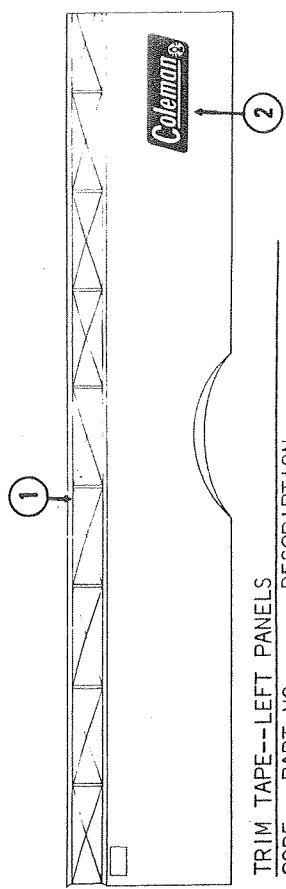

† NOTE: See Latch Note bottom of Page 9.
New "C" Latch now available.

*Parts not shown on Parts Diagram.
**4714-4501 Universal Wall Panel Package contains one sheet of wall Paneling, 48" x 18 1/8". Can be cut to size for any wall panel.
All Body Panels are Mount Vernon Cream Color. Logos and Decals are Chocolate Brown. All Decals and Logos are shipped separate as they are not in the panel packages this year.
Where "1290's" appears, it indicates that the part is used on the 1290, 1292, 1293, and 1294.
Items showing "x2" etc. indicate that they are used times two in the assembly. They are sold one to a package.
Items showing "M4" etc. indicate that they are packed four to a package and are shipped only in packages of four. They are priced per unit.
NOTE: All seven digit part numbers are not stock items and may take slightly longer for delivery.

CODE	PART NO.	DESCRIPTION
1	4737A164	Tape, x2 1260, x3 1292
	*4737A166	Tape, x3 1293 & 1294
	4737A165	Tape, x1 1280, x3 1290
	4737A162	Tape, x2 1280
	*435-00-000-15	Pin Stripe Tape, x9 feet 1270, x8 feet 1260
2	4733B461	Coleman Name Decal, Choc. Br.

NOTE: Color and length of trim tape shown under "Trim Tapes, Front Panels"

TRIM TAPE--FRONT PANELS
NOTE: All front panels have two different trim tapes except 1265 & 1270. (Aztex Design)

4737A161	Red & Brown, 33 1/2" Long, 1260, 1292
4737A164	Red & Brown, 44 5/8" Long, 1260, 1292
4737A162	Orange & Brown, 33 1/2", 1280, 1290
4737A165	Orange & Brown, 44 5/8", 1280, 1290
4737A163	Green & Brown, 33 1/2", 1293, 1294
4737A166	Green & Brown, 44 5/8", 1293, 1294

ACCESS DOOR TRIM TAPES

435-00-000-15	Pin Stripe, x2 feet 1265, 1270
4737A164	Trim Tape, 1260, 1292
4737A165	Trim Tape, 1280, 1290
4737A166	Trim Tape, 1293, 1294

NOTE: Trim Tapes are also listed on the Body Panel Pages under the specific panel.