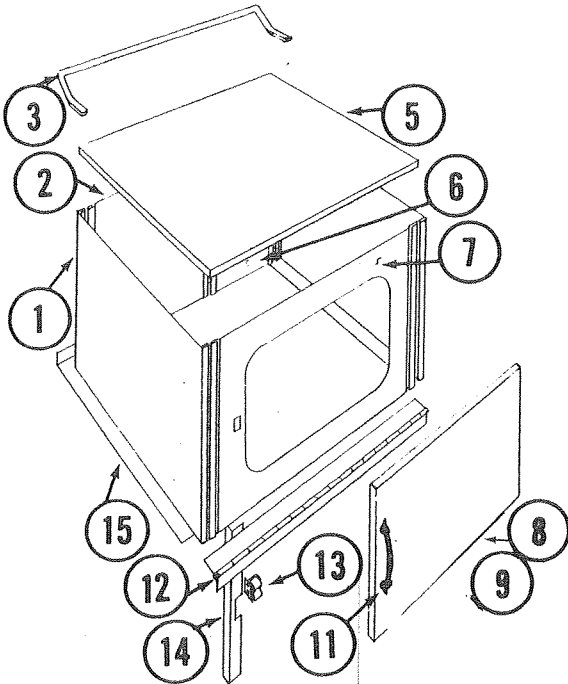

WORK CABINET ASS'Y, 4733E693, 1280
WORK CABINET ASS'Y, 4739-518, 1292
WORK CABINET ASS'Y, 4733D688, 1290
WORK CABINET ASS'Y, 4739-560, 1294

CODE	PART NO.	DESCRIPTION
1	4737-2061	Upper Galley Side Panel x2
2	4737-207	Cabinet Back, Lft, 1280,1294
	4737A216	Back Panel, Lft. 1290, 1292
3	4734A0991	Towel Rack, Short
	*1201B695	Keps Nut, x4
	*1016B1018	Machine Screw, x4
4	Number not assigned	
5	4734C0931	Work Cabinet Top, 1280,1294
	4734C0851	Work Cabinet Top, 1290,1292
	*1103B1008	Screw, x14, (Sides to Top)
6	4737A208	U.G.Back Panel, Rgt.1280,-94
	4737-207	U.G.Back Panel, Rgt.1290,-92
7	4734C092	Work Cabinet Frt. 1280,1294
	4737A242	Work Cabinet Frt. 1290,1292
8	4739-5331	Door Ass'y, Green Insert -94
	4739-5351	Door Ass'y, Orange 1280, 1290
	4739-5311	Door Ass'y, Red insert 1292
9	4739-051	Door Hinge, 1290, 1292
	*4739-052	Screws (Hinge to Door)
	*1203-895	Rivet, (Hinge to C. Front)
10	Number not assigned	
11	4739-050	Door Pull
	*4739-052	Screws
12	4734B094	Cabinet Hinge, 1280, 1294
	4734A086	Cabinet Hinge, 1290, 1292
	*4733-060	Rivet, Brown (Hinge to C. Bot.)
	*1103B0808	Screw, x3 (Hinge to L. Galley)
13	4733-6391	Latch & Strike Ass'y
	*1203C248	Rivet (L. to Latch Support)
14	4733C045	Latch Support
15	4737C214	Work Cabinet Bottom, 1280,1294
	4737B243	Work Cabinet Bottom. 1290,1292
	*4733-060	Brown Rivets

*Not shown on Parts Diagram.