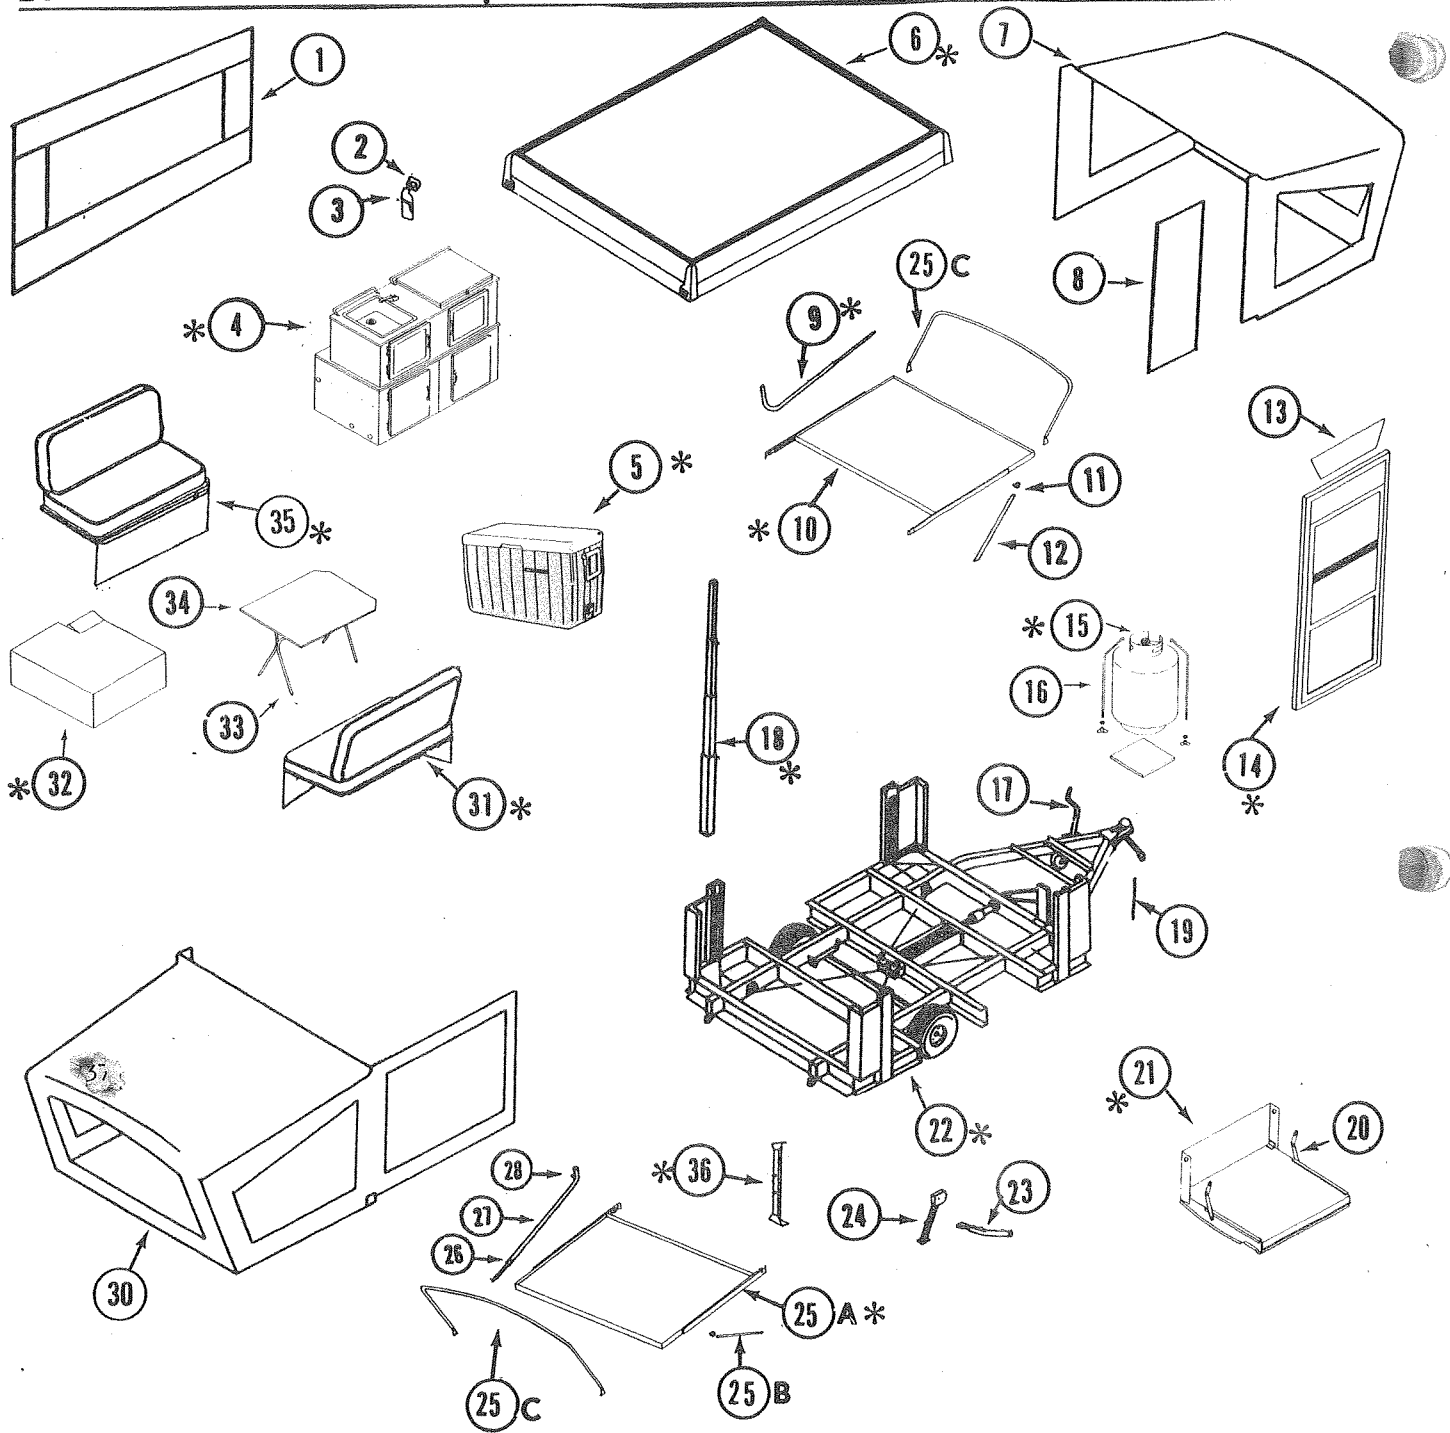

Model 1260
Concord
Less Panels

1978 PARTS LIST

Coleman
Camping Trailers

*SEE INDEX FOR PAGE SHOWING PARTS BREAKDOWN DIAGRAMS.