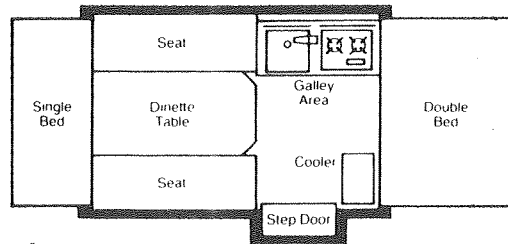

†NOTE: New Latches not interchangeable with old.
4715C5051 Latch Ass'y
4715-2091 Strike
4734A406 Latch Plate
1203-865 Rivet x4 each 4715C5051

*Parts not shown on Parts Diagram.

NOTE: For color of Mattresses see "Bed" page and for color of cushions see "Seat" page.

REBEL, 1265, 4737C700

Interior Height:	6'5"
Size Closed:	6'8" x 10'11"
Size Opened:	6'8" x 15'10"
Road Height:	47"
*Curb Weight:	890 lbs.
*Hitch Weight:	100 lbs.
Floor Area WxL:	6'2" x 6'10"
Cabinet Space:	39 Cu. Ft.
Tire Size:	4.80 x 4 x 8"
†Brakes:	Not Standard
Beds:	One Std. 51" x 72"
	One Small 30" x 72"
Conv. Dinette/Bed:	x1 40" x 73"
Table:	x1 38" x 30"
Courtesy Light:	Not Standard
Hub Caps:	Not Standard
Sleeping Capacity:	5

REBEL

A lot of trailer for a little investment.
This new model is lightweight for compact cars. Sleeps five.

*Less optional accessories and coupled to tow vehicle.
†To add brakes, see page on axles and brakes.