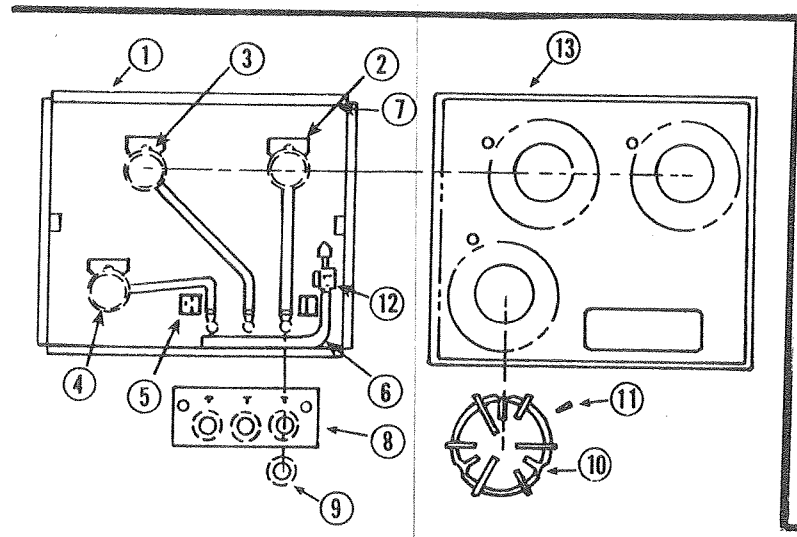

STOVE, 4714B0301, BR. CHROME, 2-BURNER, 1260
STOVE, 4714C0301, COPPERTONE, 2-BURNER, 1265, 1270
STOVE, 4710D0311, BR. CHROME, 3-BURNER, 1280, 1290's

CODE	PART NO.	DESCRIPTION
1	2202E503	Burner Box, 2-Burner Stove
	2203E503	Burner Box, 3-Burner Stove
2	2202A319	Right Burner, 2-Burner Stove
	2203A355	Right Burner, 3-Burner Stove
3	2202A450	Left Burner, 2-Burner Stove
	2203A387	Left Burner, 3-Burner Stove
4	2203A450	Front Burner, 3-Burner Stove
5	2202B3361	Burner Valve, used on both stoves
6	2202D5271	Manifold Pipe Ass'y, 2-Br. Stove
	2203D5271	Manifold Pipe Ass'y, 3-Br. Stove
7	2208-357	inlet Bushing--used both stoves
8	2202A5911	Throw-In-Bag, 2-Br. Stove
	2203A5911	Throw-In-Bag, 3-Br. Stove
9	2205B3371	Knob--used on both stoves
10	2202A3391	Grate--Used on both stoves

CODE	PART NO.	DESCRIPTION
11	2208-5901	Grate Clip Pkg. (Package of 9)
12	2226-312	Regulator--Used on both stoves
13	*4714-6061	Cook Top, Coppertone, 2-Br. Stove
	*4714B6051	Cook Top, Br. Chrome, 2-Br. Stove
	*4714B6031	Cook Top, Br. Chrome, 3-Br. Stove

NOTE: All 7 digit part numbers are not stock items and may take slightly longer for delivery.