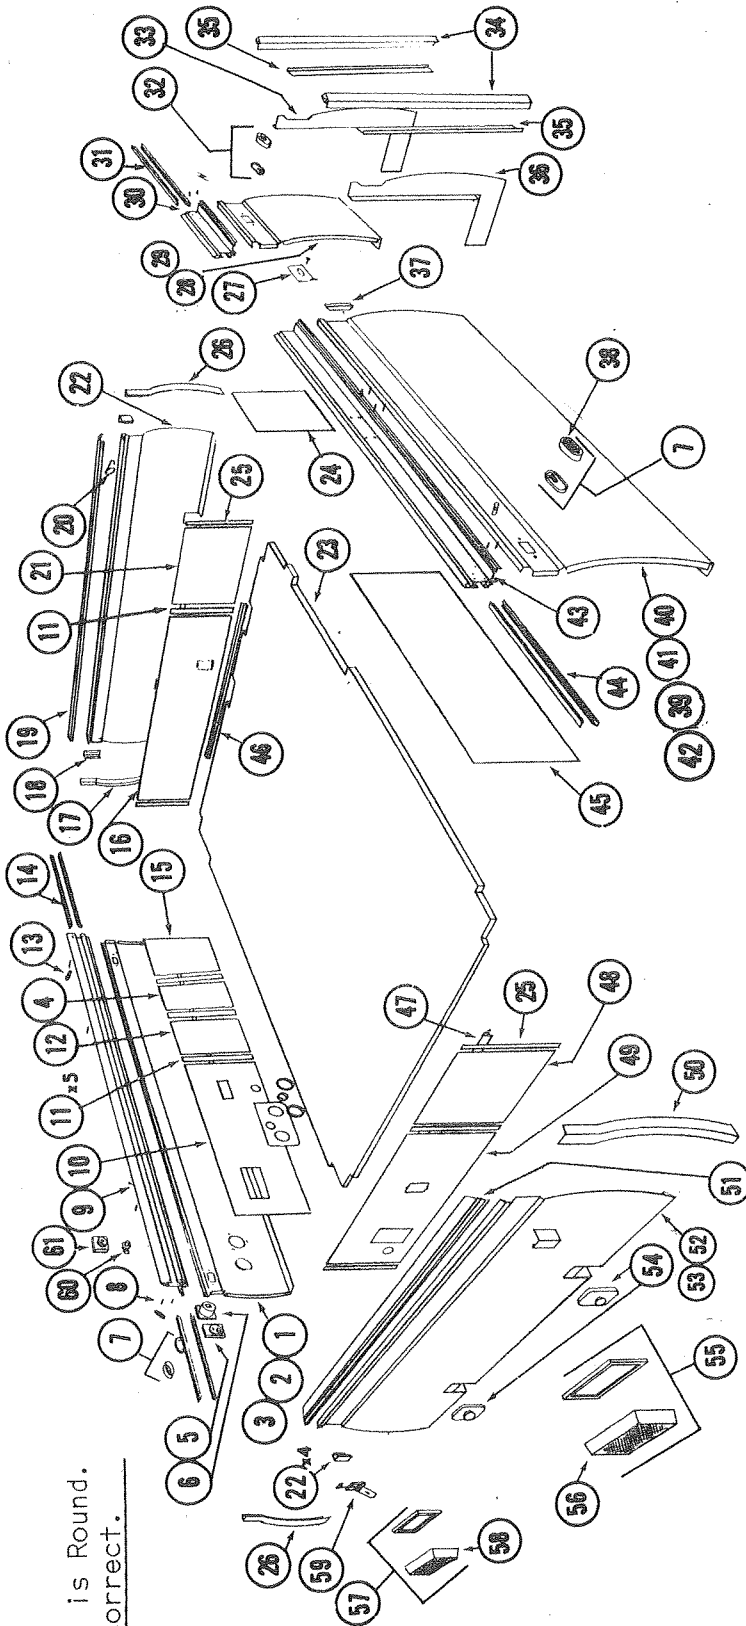

TICONDEROGA
 This model is an all new, super deluxe
 six-sleeper with loads of storage.

*Less option accessories and coupled to tow vehicle.

†NOTE: New Latches not interchangeable with old.

4715C5051 Latch Ass'y
 4715-2091 Strike
 4734A406 Latch Plate
 1203-865 Rivet x4 each 4715C5051