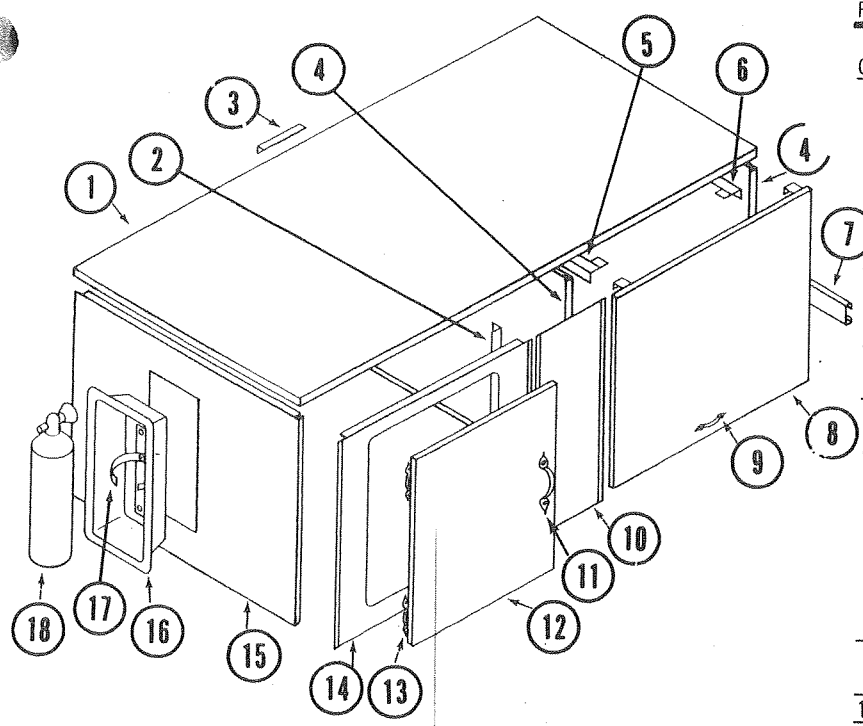

POTTI CABINET, 4739-562 1294

CODE	PART NO.	DESCRIPTION
1	4739-066	Cabinet Top, Green
	*1103B1008	Screws (Panels to Top)
2	4733D054	Latch Support
	*4733-060	Rivet, x4
3	4731A1361	Angle
	*1103B1008	Screw
4	4739A054	Cabinet Side Panel, x2 (Ctr & Left Side)
5	4739A547	Door Guide Ass'y, Left
	*4733-060	Rivet, x3
6	4739A548	Door Guide Ass'y, Right
	*4733-060	Rivet, x3
7	4739-093	Cabinet Slide
	*1203-897	Rivet, x3
8	4739-5591	Door Ass'y
	*4739-056	Magnetic Catch
	*4739-052	Screw, x2 each Catch
	*4739-126	Magnetic Strike
	*1203-895	Rivet, x2 Each Strike
	*4739-046	Hinge Bracket, x2
	*1103B1008	Screws, x2 each Bracket
9	4739-050	Door Pull, Ant. Copper
	*4739-052	Screw, x2
10	4739-092	Cabinet Spacer
11	4739-050	Door Pull, Ant. Copper
	4739-052	Screw, x2
12	4739-5321	Door Ass'y
	*4733-6391	Latch & Strike Pkg
	*1203C248	Rivet, x2 each Latch
13	4739-051	Hinge, Antique Copper
	*4739-052	Screw (Hinge to Door)
	*1203-895	Rivet, (Hinge to Cab. Front)
14	4733B035	Cabinet Front
15	4733B0271	Cabinet Side
16	4737-419	Recessed Mount
	*4734-186	Rivet, x4
17	4737-194	Mounting Bracket
	*4739-052	Screw
	*1203-871	Rivet x2
18	4737-555	Fire Extinguisher
	*4739-123	Wardrobe Chain Lock Ass'y
	*4739-052	Screw, x2 each Chain

*Parts not shown on Parts Diagram