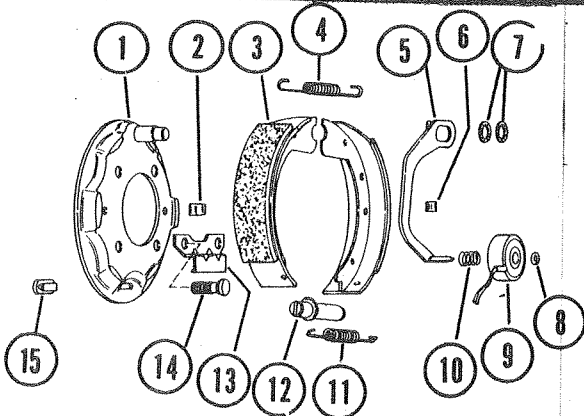

ELECTRIC BRAKE ONLY, 4714-4741 L. & 4714-4751 R.

CODE	PART NO.	DESCRIPTION
1		Backing Plate Ass'y (36-36-4)
2		Shoe Hold Down Spring (46-23)
3	4714-4701	Shoe & Lining Ass'y (40-49)
4	4714-4711	Retractor Spring (46-24)
5		Actuating Lever Arm (47-29-4 L.) Actuating Lever Arm (47-30-4 R.)
6		Wire Clip (27-5)
7		Anchor Post Clip (46-30)
8		Magnet Retainer Clip (46-39)
9	4714-4721	Magnet Ass'y (42-44)
10		Magnet Housing Spring (46-25)
11		Adjusting Screw Spring (46-22)
12		Adjusting Screw (43-11)
13		Stabilizer Bracket (64-1)
14		Backing Plate Bolt (7-41)
15		Plug (46-7)

NOTE: All parts shown above without a part number will be drop-shipped to you from our Vendor. Please Order by Code No., Description and by Vendor's number which is the numbers in Parentheses following the description.