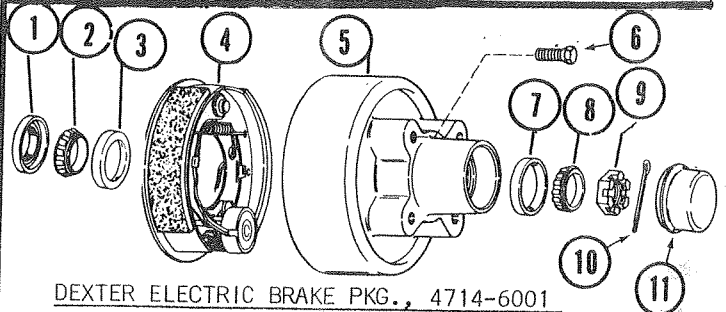

DEXTER ELECTRIC BRAKE PKG., 4714-6001

CODE	PART NO.	DESCRIPTION
1	4714-075	Grease Seal (Dexter 10-3)
2	4730A4041	Inner Bearing (L44643)
3	4714-2221	Inner Bearing Cup (L44610)
4	4714-4741	Brake, Comp, Left (Dex. 23-47)
	4714-4751	Brake, Comp, Rgt. (Dex. 23-48)
5	4714-4731	Hub & Drum (8-173-1) Right or Left
6	4714A074	Wheel Bolt (Dexter 7-40)
7	4714-2221	Outer Bearing Cup (L46610)
8	4730A4041	Outer Bearing (L44643)
9	4714-076	Spindle Nut (Dexter 6-1)
10	4714-077	Cotter Pin (Dexter 19-7)
11	4714-078	Grease Cap (Dexter 21-3)

NOTE: Use brakes only on trailers that have 4714A0041 Axle with Brake Flange. Hub and Drum is included in Brake Package.

DEXTER AXLE--NOT SHOWN--1260, 1265

4737A574	Axle with Hub & Brake Flange (Spg. Ctr. 51", Track Width 64", Overslung 1400#)
4714A0041	Axle Beam with Brake Flange Only
4714-0041	Axle Beam without Brake Flange for use on older model trailers
4714-579	Axle & Brake Ass'y (Accessory) (Dexter AF 44000-012) This axle is used on trailers that do not have axles with brake flanges. To add Axle & Brake Ass'y, the entire axle must be removed and the 4714-579 added.