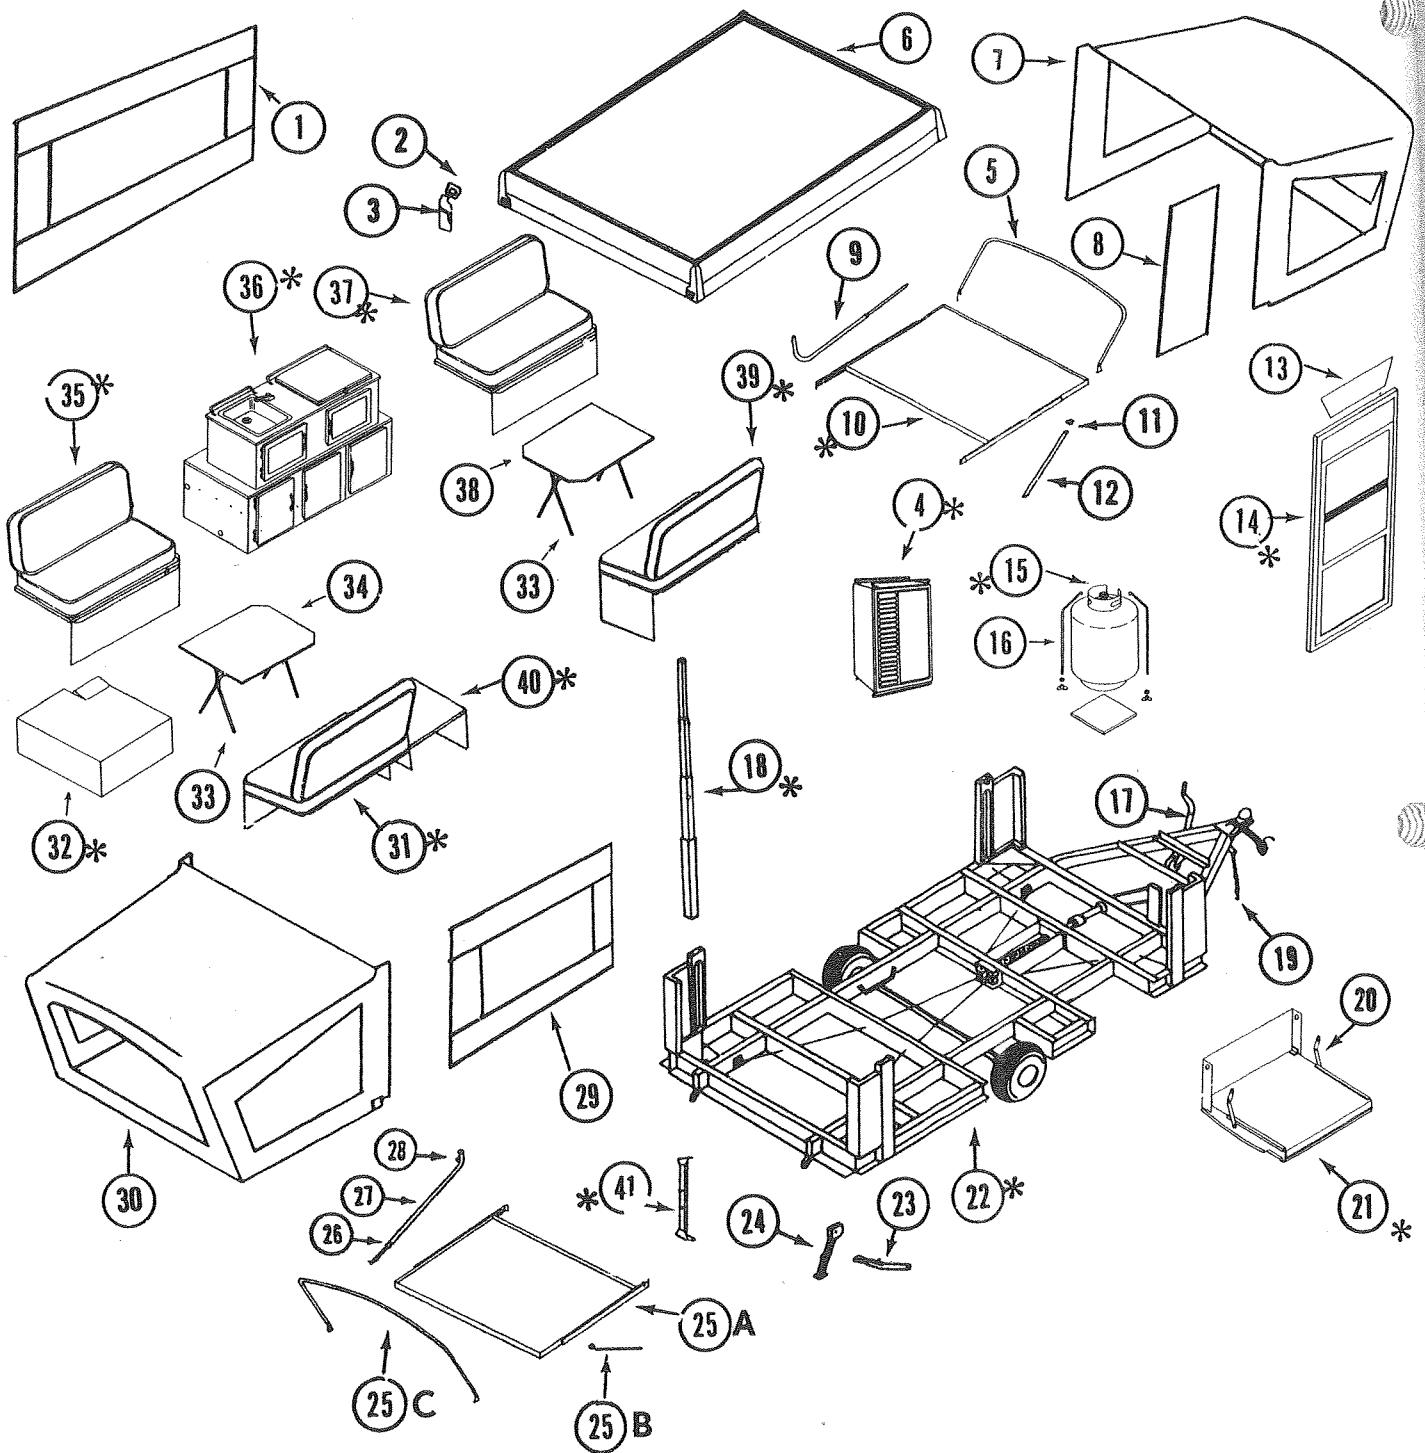

Model 1293
Saratoga
Less Panels

1978 PARTS LIST

Coleman
Camping Trailers

*SEE INDEX FOR PAGE SHOWING PARTS BREAKDOWN.