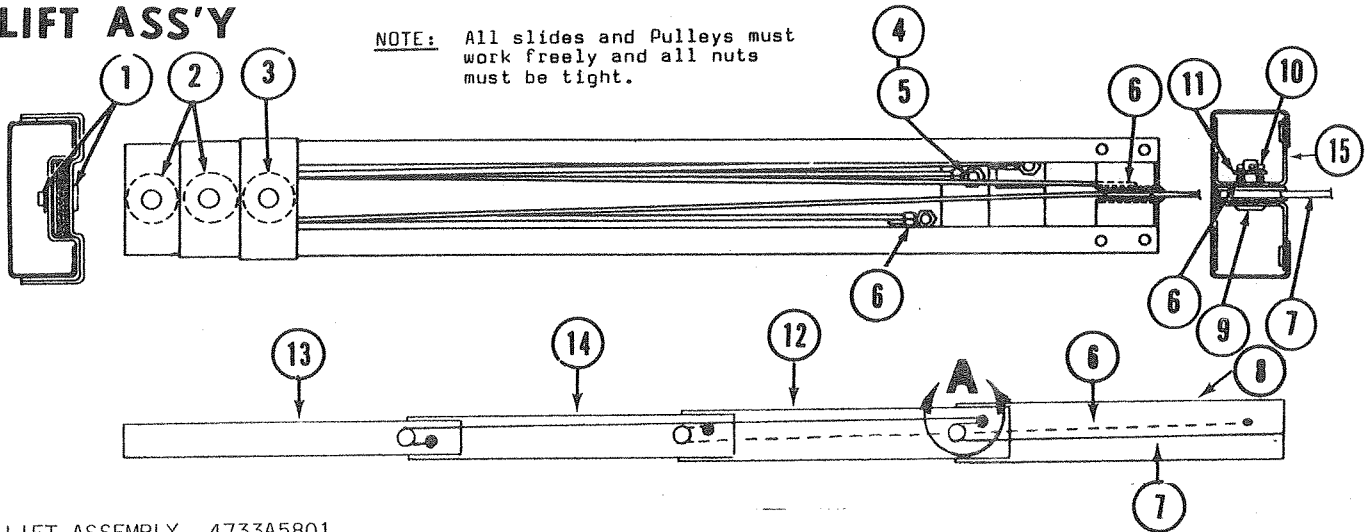

NOTE: THIS BRAKE WILL NOT WORK ON THE CONCORD.

LIFT ASS'Y

NOTE: All slides and Pulleys must work freely and all nuts must be tight.

LIFT ASSEMBLY, 4733A5801

CODE	PART NO.	DESCRIPTION	CODE	PART NO.	DESCRIPTION
1	4730E2491	Pin & E Ring Pkg.M3 (4730E249 & 4730B098 Ret. Ring)	7	4733A5901	Cable Ass'y, Long, 199"
	*4730B0981	Retaining E Ring, M12	8	4720D5151	Stationary Lift
2	4715-537	Steel Pulley Ass'y	9	4731A2521	Pin
3	4715-537	Steel Pulley Ass'y	10	1204B108	Cotter Pin
4	1202B263	Spacer, x3	11	1202B040	Washer
5	1201B602	Lock Nut, x3	12	4720B5161	Bottom Lift Ass'y
6	4731-5691	Cable Ass'y, Sh. 51"	13	4720A5181	Top Lift Ass'y
			14	4720A5171	Center Lift Ass'y
			15	4731-580	Pulley Bracket Ass'y with Clinch Nut