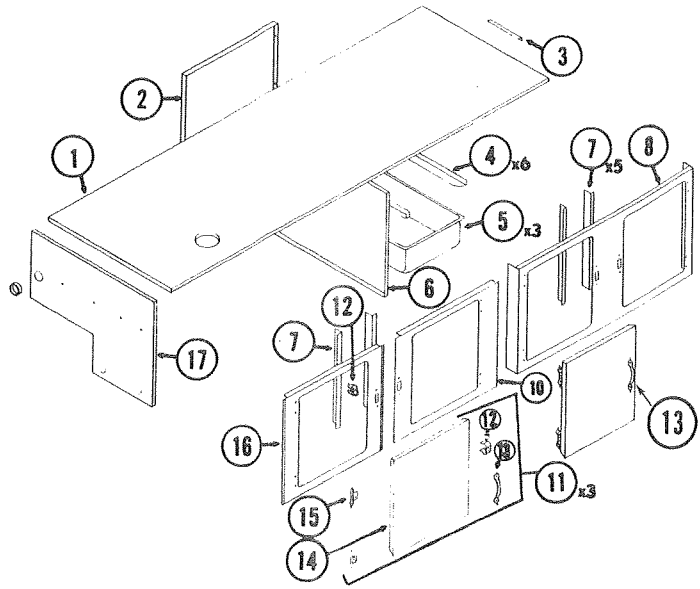

*Items not shown on Parts Diagram.

**Lower Galley 1290
Potti & Door Cabinets**

**1978
PARTS LIST**

LOWER GALLEY ASS'Y, 4733D689, 1290

CODE	PART NO.	DESCRIPTION
1	4734B247	Lower Galley Top
	*1103B0806	Screw (Gal. F. to G. Top)
2	4734B096	Galley Back
3	4731A1361	Angle, x2
	*1103B0806	Screw, x2 each angle
4	4734A3181	Drawer Guides, x6
5	4733-4661	Drawer
6	4737-461	Cabinet Divider
	*1143B1008	Screw (Divider to C. Frt.)
7	4733D054	Latch Support, x5
	*1203C248	Rivet, (L. Sup. to D Guide)
	*4733-060	Rivet, (L. Sup. to Cabinet)
8	4737-460	Lower Galley Cabinet Front
9		Number not used
10	4734B477	Lower Galley Cabinet Front
11	4739-5321	Door Ass'y
12	4733-6391	Latch & Strike Ass'y
13	4739-050	Door Pull, Ant. Copper
	*4739-052	Screws
14	4739-037	Door Panel
15	4739-051	Hinge, Ant. Copper
	*4739-052	Screws, Ant. Copper
16	4733B035	Cabinet Front
17	4733E029	Cabinet Side, Left