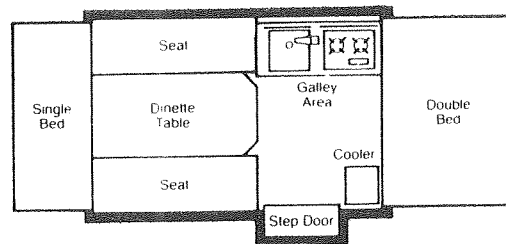

†NOTE: New Latches not interchangeable with old.
4715C5051 Latch Ass'y
4715-2091 Strike
4734A406 Latch Plate
1203-865 Rivet x4 each 4715C5051

*Parts not shown on Parts Diagram.

Note: For color of Mattresses see "Bed" page and for color of cushions see "Seat" page.

CONCORD, 1260, 4737B702

Interior Height:	6'5"
Size Closed:	6'8" x 10'11"
Size Opened:	6'8" x 15'10"
Road Height:	47"
*Curb Weight:	890 lbs.
*Hitch Weight:	100 lbs.
Floor Area WxL:	6'2" x 6'10"
Cabinet Space:	39 Cu. Ft.
Tire Size:	16 x 6.5 x 8"
†Brakes:	Not Standard
Beds:	One Std. 51" x 72" One Small 30" x 72"
Conv. Dinette/Bed:	x1 40" x 73"
Table:	x1 38" x 30"
Courtesy Light:	Not Standard
Hub Caps:	Standard
Sleeping Capacity:	5

*Less optional accessories and coupled to tow vehicle.
†To add brakes, see page on Dexter Axle & Brakes.

CONCORD

A Family with a compact car will enjoy this deluxe model. Sleeps five.