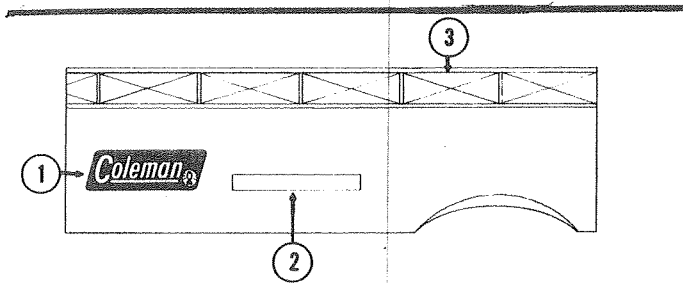

TRIM TAPE--RIGHT REAR

CODE	PART NO.	DESCRIPTION
1	4733B461	Coleman Name Decal, Choc. Br.
2	4737B268	Concord Name Decal, 1260
	4739-039	Rebel Name Decal, 1265
	4733C462	Gettysburg Name Decal, 1270
	4733D051	Valley Forge Decal, 1280
	4733E407	Brandywine Name Decal, 1290
	4739A022	Saratoga Name Decal, 1293
	4739-040	Ticonderoga Name Decal, 1294
	4733D463	Yorktown Name Decal, 1292
3	*435-00-000-15	Pin Stripe Tape, x4 feet 1265 and x6 feet 1270
	4737A164	Trim Tape, x1 1260
	4737A161	Trim Tape, x2 1292
	4737A162	Trim Tape, x2 1280 & 1290
	4737A163	Trim Tape, x2 1293 & 1294

NOTE: Color and length of trim tape shown under "Trim Tapes, Front Panels"

4739-550 CHEST OF DRAWERS, 1292, 1294

CODE	PART NO.	DESCRIPTION
Note: Top of Chest is Lower Galley Top		
1	**4714-4501	Universal Wall Panel Pkg.
2	**4714-4501	Universal Wall Panel Pkg.
3	4739-072	Silverware Tray
4	4739-554	Top Shelf
5	4739-555	Second Shelf
6	4739-553	Silverware Drawer
7	4739-552	Small Drawer Ass'y x2
8	4739-551	Drawer Ass'y, x2
	*4739-070	Plastic Drawer Only
9	4739-050	Door Pull
	*4739-052	Screw, x2 each Pull
10	4739-075	Door Pull (Round Knob)
	*1022B0814	Screw
	*4739-076	T-Slide (Plastic Strip under each Drawer).

*Parts not shown on Parts Diagram.
**4714-4501 Universal Wall Panel Package contains one sheet of wall Paneling, 48"x18 1/8".