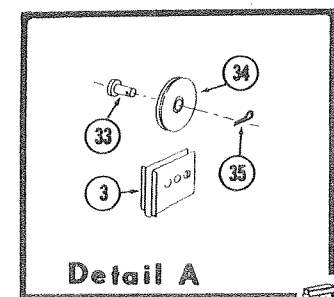

CHASSIS--ALL 1200 Series (Chassis not sold as unit)

CODE	PART NO.	DESCRIPTION
1	4733A5801	Lift Ass'y--See Parts Diagram
	*4733A5901	Cable, Long, 199"
	*4731-5691	Cable, Short, 51"
	*4714-5871	Lift Trim Pkg.
	*4738-046	Hex Head Bolt (Lift to S. Panel)
2	4733B1541	Corner Bulkhead
3	4732B3671	Adjustable Pulley Bracket x4 (Welded to Frame)
4	4720A3331	Jack Bracket for 4720B6661
5	4737-119	Whiffletree Extension 1260, 1265
	4720C120	Whiffletree Extension 1270, 1280
	4739-001	Whiffletree Extension 1290's
6	4720B6661	Tongue Jack Ass'y, Atwood
7	4720A3341	Snap Ring for 4720B6661
8	4730B3381	Roll Pin, Long, 1260, 1265, 1270
	4720B1481	Roll Pin, M5, 1280, 1290's
	*4720F5801	Crank & Sprocket Support--This contains Sprocket Shaft, 4730B385 Sprocket, Support Plate, Crank Support, Bearing, Washer, Pin
9	4730B384	Small Steel Sprocket--Not 1265
	*4720A088	Nylon Bushing
10		Number not assigned
11	4730C3691	Chain, (55 1/2")--Not 1265
	*4730A3811	Master Link
	*4714-0351	Half Link
12	1212-0121	Grommet
13	4733F6281	Gas Bottle Bracket--Late Models
	4733E6281	Gas Bottle Bracket--Early Models Has wood block in Pkg.
	*1201-625	Wing Nut, x2
	*1202B043	Washer, x2
	*4733A056	Mounting Brackets--Sold only in 4733F6281 & 4733E6281.