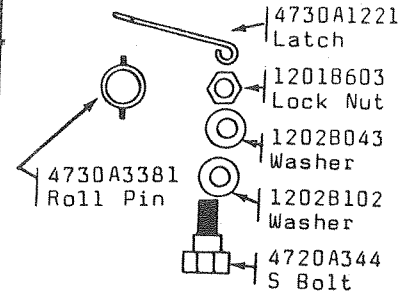

SAFETY LATCH ONLY, 4730A1221.
Other parts sold separately.

SAFETY PIN
4732A479