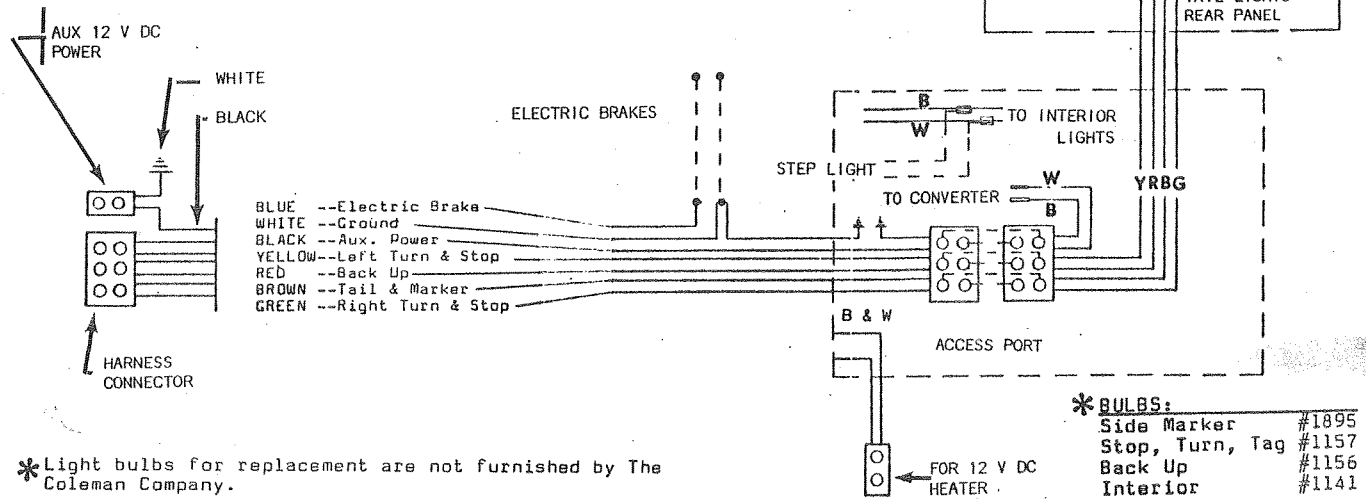

Camping Trailers

1978 PARTS LIST

Wiring Diagram
Support Ass'y
Sprocket & Separator Pkgs

Wiring Diagram

(TONGUE)

*Light bulbs for replacement are not furnished by The Coleman Company.