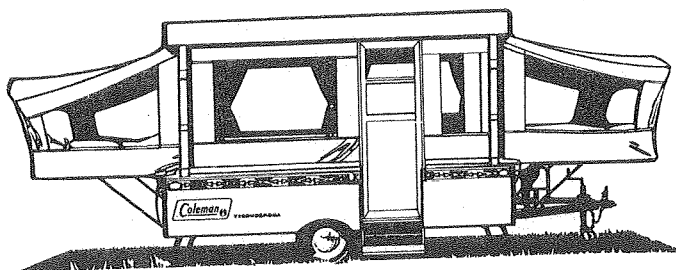

1. COLOR--TICONDEROGA, 1294
2. Body Panel: Mount Vernon Cream
   - Canvas: Suntan, Arm Duck
   - Counter Top: Egyptian Marble
   - Cushions: Cumberland Green/Brown
     Plaid Olefin
   - Decals: Chocolate Brown
   - Drapes: Cumberland Green
   - Interior: Woodgrain Knotty Pecan
   - L. Gal. Top: Knotty Pecan
   - Mattress: See Bed Page
   - Table Top: Cumberland Green
   - Tongue: Chocolate Brown