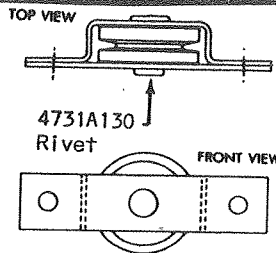

ROLLER ASS'Y, 4720B5621
Rivet sold separately