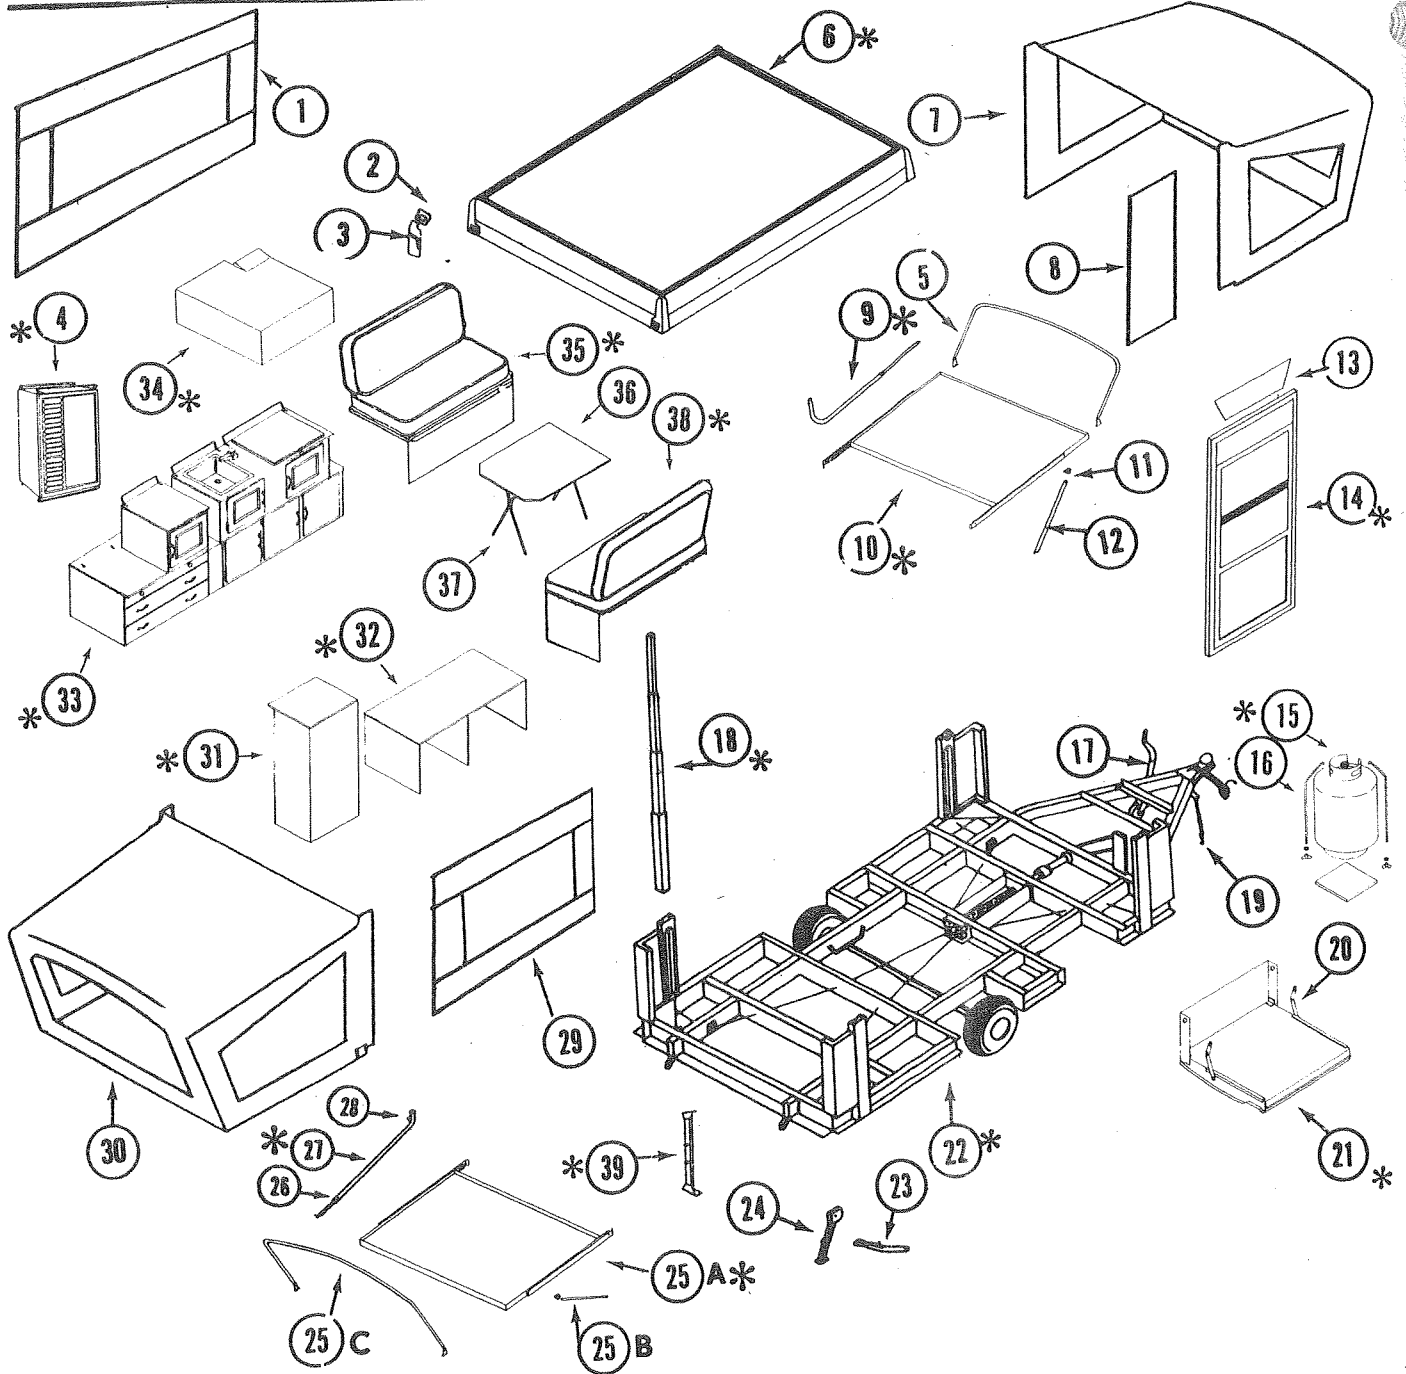

Model 1294
Ticonderoga
Less Panels

1978 PARTS LIST

Coleman
Camping Trailers

*SEE INDEX FOR PAGE SHOWING PARTS BREAKDOWN.