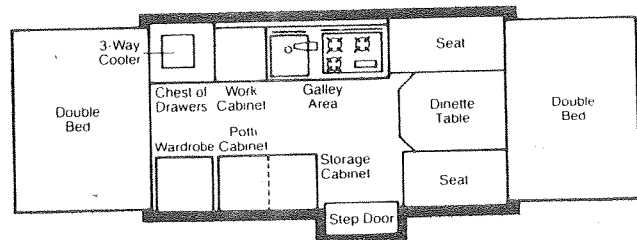

*Parts not shown on Parts Diagram.

NOTE: For color of Mattresses see "Bed" Page and for color of Cushions see "Seat" Page.

TICONDEROGA, 1294, 4739-706

Interior Height: 6'5"
Size Closed: 6'8" x 14'6"
Size Opened: 6'8" x 21'4"
Road Height: 47"
*Curb Weight: 1,370 lbs.
*Hitch Weight: 160 lbs.
Floor Area WxL: 6'2" x 10'6"
Cabinet Space: 62 Cu. Ft.
Tire Size: 20.5 x 8. x 10"
Brakes: Standard
Beds: x2 51" x 72"
Conv. Dinette/Bed: x1 40" x 73"
Table: x1 38" x 30"
Courtesy Light: Standard
Hub Caps: Standard
Sleeping Capacity: 6

TICONDEROGA
This model is an all new, super deluxe
six-sleeper with loads of storage.

*Less option accessories and coupled to tow vehicle.

†NOTE: New Latches not interchangeable with old.

4715C5051 Latch Ass'y
4715-2091 Strike
4734A406 Latch Plate
1203-865 Rivet x4 each 4715C5051