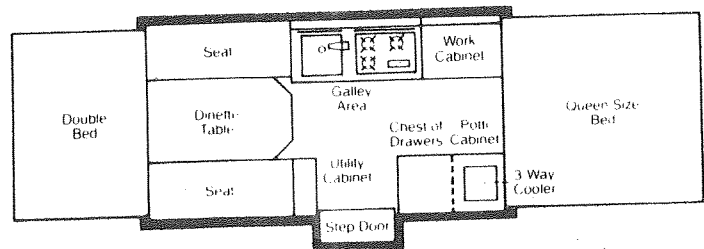

†NOTE: New Latches not interchangeable with old.
4715C5051 Latch Ass'y
4715-2091 Strike
4734A406 Latch Plate
1203-865 Rivet x4 each 4715C5051

*Parts not shown on Parts Diagram.

NOTE: For color of Mattresses see "Bed" Page and for color of Cushions see "Seat" Page.

YORKTOWN, 1292, 4730L702

Interior Height: 6'5"
Size Closed: 6'8" x 14'6"
Size Opened: 6'8" x 23'4"
Road Height: 47"
*Curb Weight: 1,370 lbs.
*Hitch Weight: 150 lbs.
Floor Area WxL: 6'2" x 10'6"
Cabinet Space: 59 Cu. Ft.
Tire Size: 20.5 x 8 x 10"
Brakes: Standard
Beds: One Std. 51" x 72"
One Queen 75" x 72"
Conv. Dinette/Bed: x1 56" x 73"
Table: x1 48" x 30"
Courtesy Light: Standard
Hub Caps: Standard
Sleeping Capacity: 8

*Less optional Accessories and coupled to tow vehicle.

YORKTOWN

FEATURES AN EXCLUSIVE QUEEN-SIZE
BED AND A 20-GALLON WATER SUPPLY
WITH ELECTRIC PUMP.
THIS LUXURY MODEL SLEEPS UP TO EIGHT.