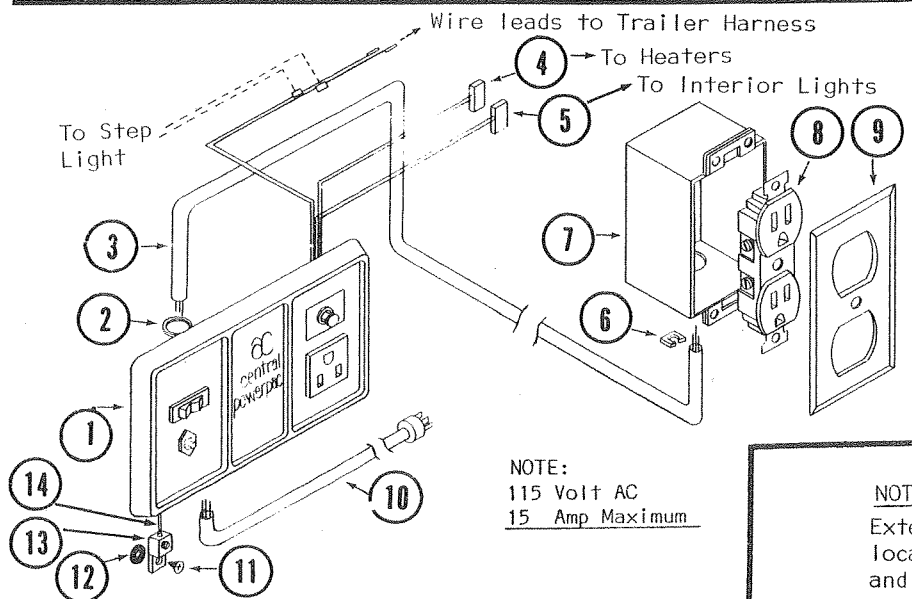

NOTE:
115 Volt AC
15 Amp Maximum

NOTE:
Exterior 12 Volt DC Power Connector located on Tongue for Interior Lights and Heater.

ELECTRICAL SYSTEM--1260, 1280, 1290, 1292, 1293, 1294

CODE	PART NO.	DESCRIPTION
1	4733D6401	Converter, Schauer (Without Cord)
	4733E6401	Converter, with Cord, Andover
	*4714-0471	Breaker Switch
	*4714-179	Converter/Battery Switch
	*4737-320	Screw, x4 (Conv. Panel to Converter Box)
	*1022B0812	Screw, x4 (Conv Frt to Converter Box)
	*1103B1032	Screw, Converter Panel & Box to Wall
2	4734-365	Strain Relief, x2
3	402-14-000-03	Receptical Romex, 15 Foot, 1260
	4733-014	Receptical Romex, 1280
	4733-016	Receptical Romex, 1290, 1292, 1293, 1294
4	4735-6901	Heater Harness, 1260, 1290, 1292
	4735A6901	Heater Harness, 1280, 1293, 1294
	*4734-377	1" Bushing
5	4735A6731	Light Harness
6	1216-239	Strain Relief
7	4710A363	Box
	*1203-874	Pop Rivet, x2
8	4710A354	Receptacle
9	4710A355	Receptacle Cover
10	4733-1651	Cord Set, (115 Volts, 15 Amps for Schauer Converter only). CORD COMES WITH ANDOVER CONVERTER
11	4733-411	Tek Screw
12	1202B825	Washer
13	4737-130	Squeeze Terminal
14	402-08-000-01	Ground Wire, need 3 feet
	*4734-366	Strain Relief, Rear, for service cord
	*4735-964	Wire Lead Ass'y
	*4735-695	Wire Lead Ass'y
	**4714-4501	Universal Wall Panel Pkg.
	*1201-873	Tube Clamp, 1/2"
	*1103B1010	Rivet, used on above clamp
	*1201-870	Tube Clamp, 3/8"
	*1203-865	Rivet, used on above clamp
	*4737A351	Caution Decal
	*1216-208	Connectors, x4
	*4730C172	Table Stop
	*4734-186	Rivet, to attach table stop
	*1202B026	Washer, used on table stop
	*4734B3401	Converter Panel
	*4731A1361	Angle
	*1203-886	Rivet, x4, (Angle to Wall)

*Parts not shown on Parts Diagram.

ELECTRICAL SYSTEM, 1265, 1270