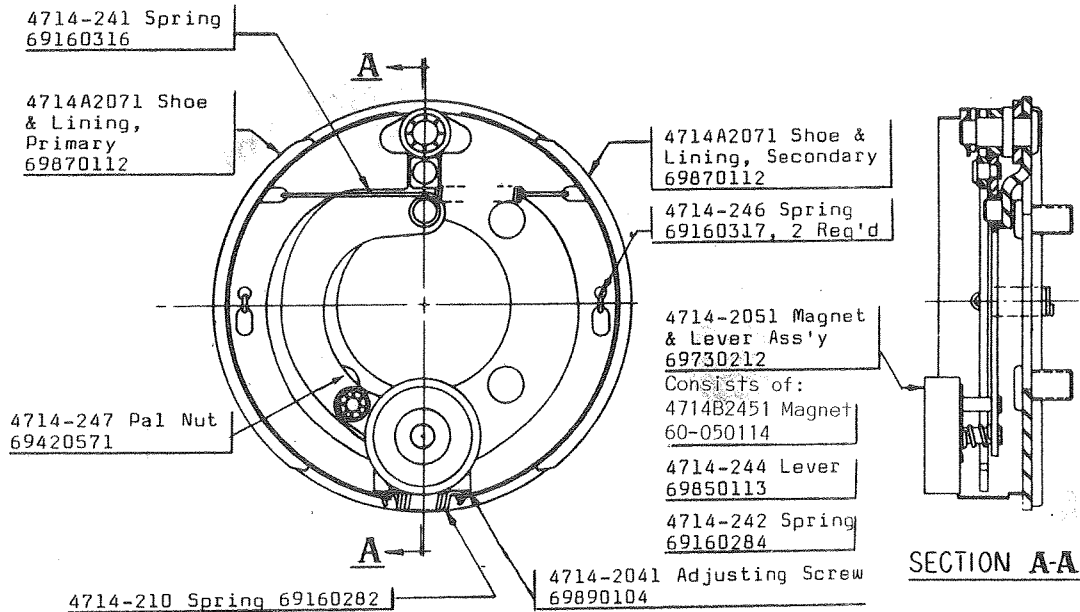

ELECTRIC BRAKE REPAIR PARTS--4733-3521 RIGHT, AND 4733-3531 LEFT.

COLEMAN PART NO.	FAYETTE PART NO.	DESCRIPTION	PART NO.	PART NO.	DESCRIPTION
4714-2041	69890104	Adjusting Screw Ass'y	4714-246	69160317	Retaining Spring
4714-2051	69730212	Magnet & Lever Ass'y, Lft. Hand	4714-247	69420571	Pal Nut (Magnet to Lever Arm)
4714-2061	69730211	Magnet & Lever Ass'y, Rgt. Hand	4714A2071	69870112	Brake Shoe & Lining Ass'y, M2
4714-210	69160282	Spring--for Adjusting Screw	4714A2151	Spring Kit, NOT SHOWN, Contains: Four 4714-246, Two 4714-241 & Two 4714-210.	
4714-241	69160316	Return Spring	4714B2451	60-050114	Magnet
4714-242	69160284	Spring for Magnet & Lever Ass'y			
4714-243	69850112	Magnet Lever, Right Hand			
4714-244	69850113	Magnet Lever, Left Hand			

NOTE: THIS BRAKE WILL NOT WORK ON THE CONCORD.