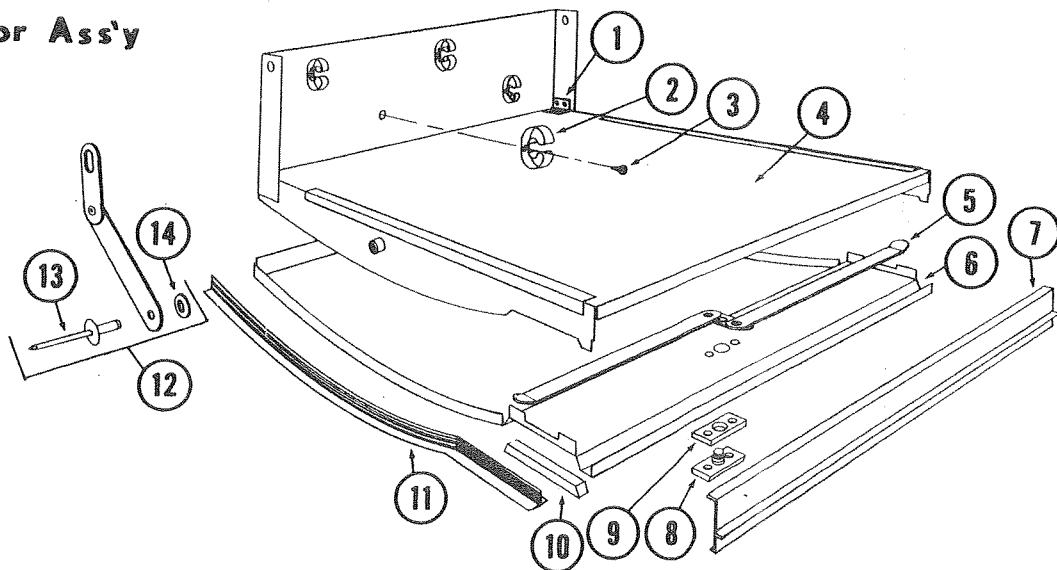

Access Door Ass'y
Wardrobe Ass'y

1978 PARTS LIST

Coleman
Camping Trailers

Access Door Ass'y

ACCESS DOOR ASSEMBLY, 4714-6161 1260, 1265, 1270, 1280, 1290, 1292
ACCESS DOOR ASSEMBLY, 4737-6231 1293, 1294

CODE	PART NO.	DESCRIPTION
1	4734-236	Pivot Arm Angle, x2
	*1203-864	Rivet, x2 each Angle
	*4733-411	Screw, x2 each Angle
2	4734-243	Snap Clips, x4
3	4733-411	Tek Screw, x4 ea. Snap Clip
4	4714-0491	Linoleum Door Covering, 1260, 1265, 1270, 1280, 1290, 1292, Light Tan Pattern
	4714-1291	Linoleum Door Covering, 1293, 1294, Light Green Pattern
5	4730A5201	Access Door Skin
6	4733D1021	Access Door Skin
	*4737-463	Open Decal, Choc. Brown, 1260, 1280, 1290, 1292, 1293, 1294
	*4730E318	Open Decal, 1270, 1265
	*435-00-000-15	Pin Stripe Tape, x2 feet 1265, 1270, Choc. Brown
	+	*4737A165 Trim Tape, 1280, 1290
	+	*4737A164 Trim Tape, 1260, 1292
	+	*4737A166 Trim Tape, 1293, 1294
7	4731C233	Access Door Cap

CODE	PART NO.	DESCRIPTION
8	4730B3111	Lock Handle
	*4730A3211	Access Door Key, M2
9	4733B126	Spacer for Lock Handle
10	4733A379	Filler Plate, x2
	*1203-894	Rivet, x2 each filler plate
11	4714-3431	Seal Strip, M2. Mt. Vernon Cream Color soft vinyl
12	4734-5571	Swing Arm Ass'y
13	1203C872	Pop Rivet (In 4734-5571 Pkg.)
14	1202B046	Washer (In 4734-5571 Pkg.)
	*1203-864	Rivet
	*1202B046	Washer x2 on Door Brkt Hdwe.
	*1006B242	Bolt, x2, 3/8"-16 x 1 1/4" (Door Bracket Hardware)
	*1201B518	Nut x2, 3/8"-16 x 5/8" (Door Bracket Hdwe)
	*1201B606	Lock Nut, x2, 3/8"-16 x 5/8" (Door Bracket Hardware)
	*4731C576	Door Plate Ass'y (Not shipped Separately)

*Parts not shown on Parts Diagram.

+Color of tapes, 4737A165 is Orange & Brown; 4737A164 is Red & Brown; 4737A166 is Green & Brown. Items showing "x2" Etc. indicate they are used times two on assembly. They are sold one to a pkg.

NOTE: All 7 digit part numbers are not stock items and may take slightly longer for delivery.

WARDROBE ASS'Y, 4739-565

There is no parts diagram.
4739-090 Wardrobe Top (Green)
4739A540 Wardrobe Door Ass'y
4733A218 Strike
4739-052 Screws, x2 on strike
4739-123 Chain Door Fastener
4739-052 Screw, x2 Fastener
4720B082 Roller
1200B132 Bolt, (Roller)

CONTINUED

4738-047 Nut, (Roller)
4733-288 Handle
1022B0814 Screw, x4 Handle
1201B611 Nut, x4 Handle
4739-051 Hinge, x3 on Door
4739-052 Screw, hinge to door and Hinge to wardrobe
4733A221 Door Catch
1022B081 Screw, x2 each Catch