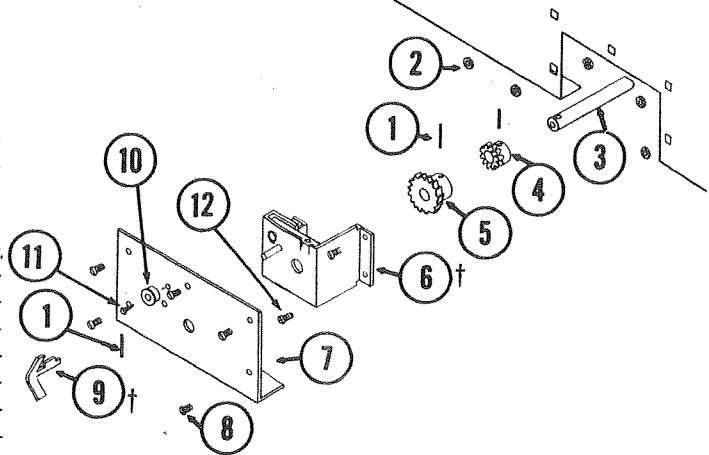

DETAIL A

NOT SHOWN ABOVE

4714-5871 Lift Trim Package

NOTE: All cable assemblies come with cable clips.

RATCHET ASSEMBLY AND RELATED PARTS

CODE	PART NO.	DESCRIPTION
1	4720B1481	Roll Pin, M5
2	4715-301	Spacer, x5
3	4737-119	Whiffletree Extension, 1260, 1265
	4720C120	Whiffletree Extension, 1270, 1280
	4739-001	Whiffletree Extension, 1290's
4	4730B384	Sprocket, Small Steel
5	4737-450	Ratchet Gear (Not in Ratchet Pkg. because almost impossible to break or damage)
6	†4737A675	Ratchet Bracket
7	4715C123	Body Filler Plate
8	4737-255	Screws, #8-18 5/8" Phillips Pan
9	†4737-4671	Butterfly Switch & Plastic Cap
10	4724-260	Stop Button
11	1103B1012	Screw, #10-3/4", Pan Recessed Hd
12	4733-411	Tek Screw, #10 1/2"-16 UNC
	*4739-117	Switching Decal
	*4730E318	Open Decal
	*1212-0121	Grommet