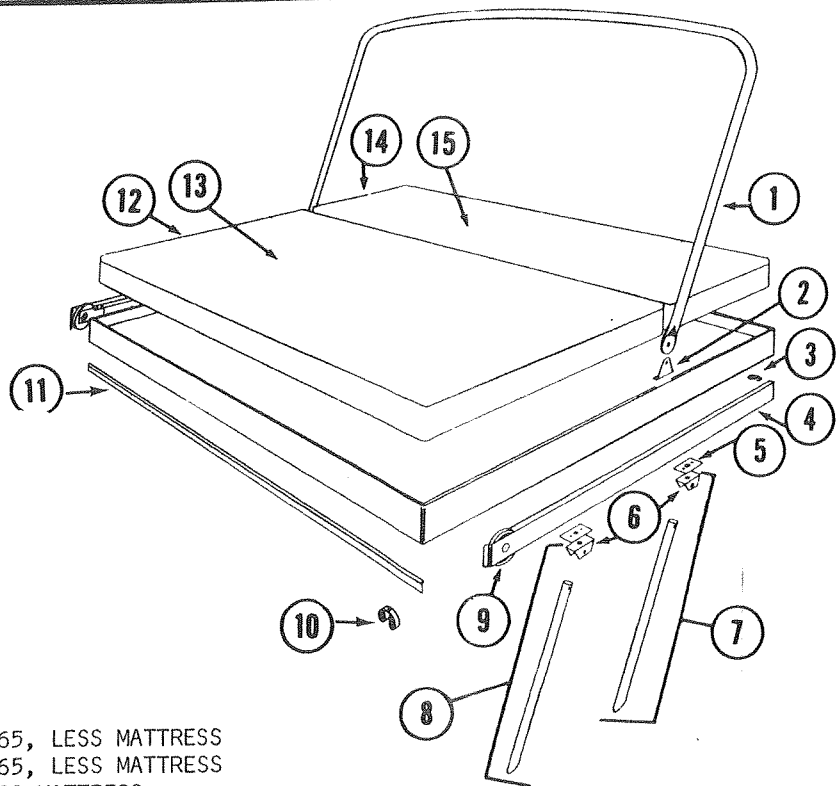

Bed Assemblies

1978 PARTS LIST

- 4737D549 FRONT BED ASS'Y, 1260, 1265, LESS MATTRESS
- 4737D540 REAR BED ASS'Y, 1260, 1265, LESS MATTRESS
- 4733C650 FRONT BED ASS'Y, 1292, LESS MATTRESS
- 4714B6411 BED ASS'Y, LESS MATTRESS & BED SUPPORTS, 1270, 1280, 1290, 1293, 1294, AND 1292 REAR

CODE	PART NO.	DESCRIPTION	USED ON MODELS	CODE	PART NO.	DESCRIPTION	USED ON MODELS
1	4737A5131	Canvas Support Ass'y	All		+*4720B5621	Roller Ass'y (All Bed Extensions)	
	*4737A2631	Upper Support Ass'y	All		*1203-863	Rivet (Roller to Bed Extension)	
2	4720C5631	Bow Bracket Ass'y.	All	10	4720A0771	Bed Support Clips, M4. . . .	All
3	4720B402	Lashing Hook	All		*1203-883	Rivet	
	*1203-884	Rivet, x1 Each Hook.	All	11	406-00-000-39	Bed Seal, 6 Feet Ea. Bed	All
4	FRONT BED EXTENSIONS			12	MATTRESS		
	4737A5441	x1, 1260, 1265 Front Bed			4724-6121	Reg., 1260 Front; 1292 Frt. & Rear	
	4733-6291	x2, 1292 Front Bed			4724B5381	Small Rear, 1260	
	4731-6291	x1, 1260, 1265 Front Bed			4724-6491	Small Rear, 1265	
	4731-6291	x2, 1270, 1280, 1290, 1293, 1294 Front			4724A5491	Reg. 1265 Front, 1270 Front & Rear	
	REAR BED EXTENSIONS				4725G5391	Reg. 1280, 1290 Front & Rear	
	4731-6291	x2, 1270, 1280, 1290, 1292, 1293, 1294			4724-6391	Reg. 1293, 1294 Front & Rear	
	4737-5281	x2, 1260, 1265 Rear Beds			COLOR		
5	*4734C447	Support Plate, 3 1/4" x 2 1/16"			Top--Mohawk Red/Br. Plaid Olefin . . 1260, 1292		
		Above plywood on the bed			Bottom--Solid Red Vinyl		
	*4737-417	Support Plate, 6 1/4" x 6 1/4"			Top--Autumn Yellow/Br. Print Vinyl . 1265, 1270		
		Below plywood on the bed			Bottom--Yellow Olefin		
	*1020B1612	Bolt, x2 (1/4"-20 x 3/4")			Top--Musket Orange/Br. Plaid Olefin. 1280, 1290		
		NOTE: This bolt goes through			Bottom--Plain Rust Vinyl		
		4734C447 Plate, through Plywood,			Top--Cumberland Green/Br. Plaid Olefin . 1293 &		
		through 4737-417 Plate and screws			Bottom--Plain Green Vinyl		
		into weld nut in leg bracket.		13	MATTRESS COVER		
6	4734-514	Leg Bracket--Used on all Supp. Legs			4723-5011	Reg. 1260 Front; 1292 Front & Rear	
	*4720A2361	Support Rod & Pal Nuts			4724B5091	Small, 1260 Rear	
7	4720D5821	Front Support Ass'y, C Br. x2, All			4723-5171	Small, 1265 Rear	
	4733D6351	Front Support Ass'y, C Br. . . 1292			4724A5471	Reg. 1265 Front; 1270 Front & Rear	
8	4734B5881	Rear Bed Support, x2, not 1260, 1265			4725G5381	Reg. 1280, 1290 Front & Rear	
	4737B5271	Rear Bed Support, x2, 1260, 1265			4723-5181	Reg. 1293, 1294 Front & Rear	
9	+*4720B0831	Nylon Wheels (All Bed Extensions)		14	4725F6201	Small Mattress, 1292	
	+*4731A128	Shoulder Rivet (Rivet head must be flush or below surface of Extension).		15	4725F6191	Small Mattress Cover, 1292	

+See Miscellaneous Page for detailed breakdown of parts.

*Parts not shown on parts diagram.

Items showing "x2" Etc. indicate they are used times two on assembly. They are sold one to a package.

NOTE: All 7 digit part numbers are not stock items and may take slightly longer for delivery.