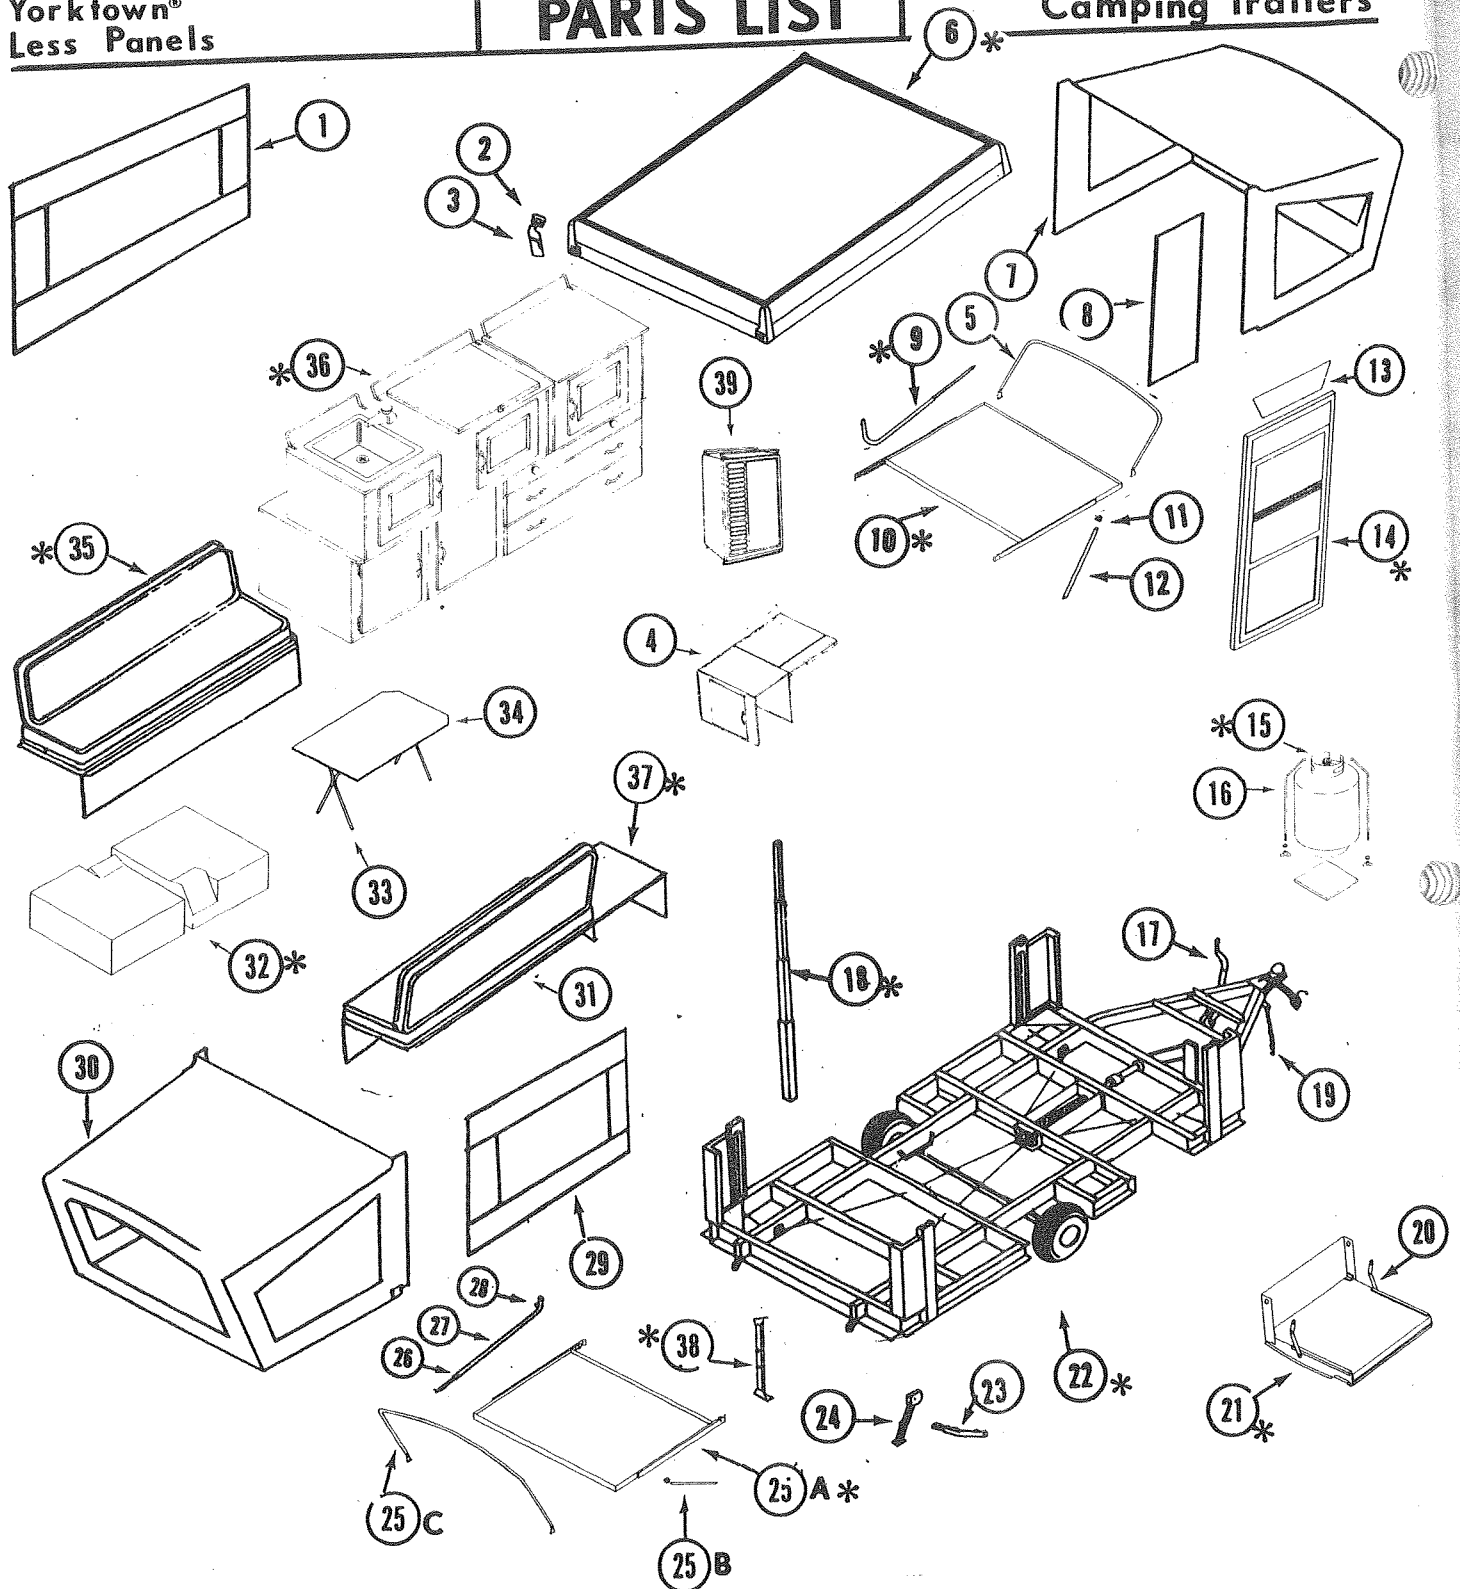

Model 1292
Yorktown®
Less Panels

1978 PARTS LIST

Coleman®

Camping Trailers

*SEE INDEX PAGE SHOWING PARTS BREAKDOWN DIAGRAM.