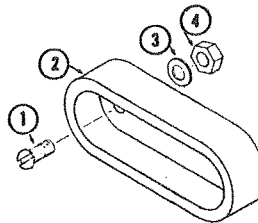

STABILIZER HANDLE
4733-5951

CRANK HANDLE
4720A5211
1201B708 Push Nut
4730A368 Tubing

CANVAS RETAINER PACKAGE
4728-5641

This Pkg. contains 8
Screws & 8 Retainers.

OVERHEAD DOOR LATCH
4734A2871

- 1 1017B1008 Screw
- 2 4734-287 Latch
- 3 1202B269 Washer
- 4 1201B608 Nut