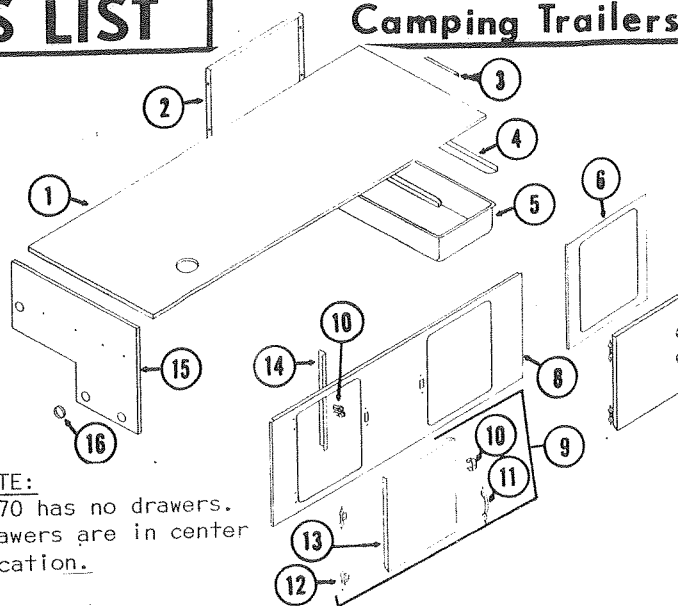

NOTE:
1270 has no drawers.
Drawers are in center
location.

LOWER GALLEY ASS'Y, 1270, 4737C521
LOWER GALLEY ASS'Y, 1280, 4733D694
LOWER GALLEY ASS'Y, 1293, 4739A526

CODE	PART NO.	DESCRIPTION
1	4734C097	Lower Galley Top, 1270, 1280
	4739A012	Lower Galley Top, 1293
	*1103B0806	Screw (G. Frt. to G. Top)
2	4734B096	Lower Galley Back, 1280
	4734A466	Lower Gal. Cab. Back, 1293
		Not used 1270
3	4731A1361	Angle, x3 1270, x2 1280
	*1103B0806	Screw, x2 each angle
		Not used 1293
4	4734A3181	Drawer Guide, 1280 x3, 1293 x4
		Not used 1270
5	4733-4661	Drawer, x3 1280, x2 1293
6	4737A309	Lower Cabinet Front 1270
	4737A201	Lower Cabinet Front 1280
		Not on 1293, see Code 8, one piece front.
7		Number not used
8	4734A497	Lower Galley Front, 1280
	4737A307	Lower Galley Front, 1270
	4739A011	Lower Galley Front, 1293
9	4739-5321	Door Ass'y, 1280, 1293
	4737A5191	Door Ass'y, Plain, 1270
10	4733-6391	Latch & Strike Pkg.
	*1203C248	Rivet, x2 each Latch
11	4739-050	Door Pull, A.Copper, 1280, 1293
	4733A223	Door Pull, Black, 1270
	*4739-052	Screws, 1280, 1293
	*4737A240	Rivet, Black, 1270
12	4739-051	Hinge, Ant.Copper, 1280, 1293
	4733A222	Hinge, Black, 1270
	*4737A240	Screw, x3, Hinge to door, 1270
	*4739-052	Screw, Hinge to Door, 1280, 1293
	*1203-895	Rivet, Bl. (Hinge to Galley)
13	4739-037	Door Panel, Plain
14	4733C054	Latch Support, x3, 1270, 1280, x4 on 1293
	*4733-060	Rivet, L. S. to Gal. Frt. x4
15	4733E029	Lower Galley Cab. Side, 1280
	4737-324	Lower Galley Cab. Side, 1270
	4737A228	L. G. Cab. Side, Left, 1293
16	4734-435	Snap Bushing, x1 1270, x3, 1280, x2 1293
	*4730-033	Lower Galley Side, Right, 1293