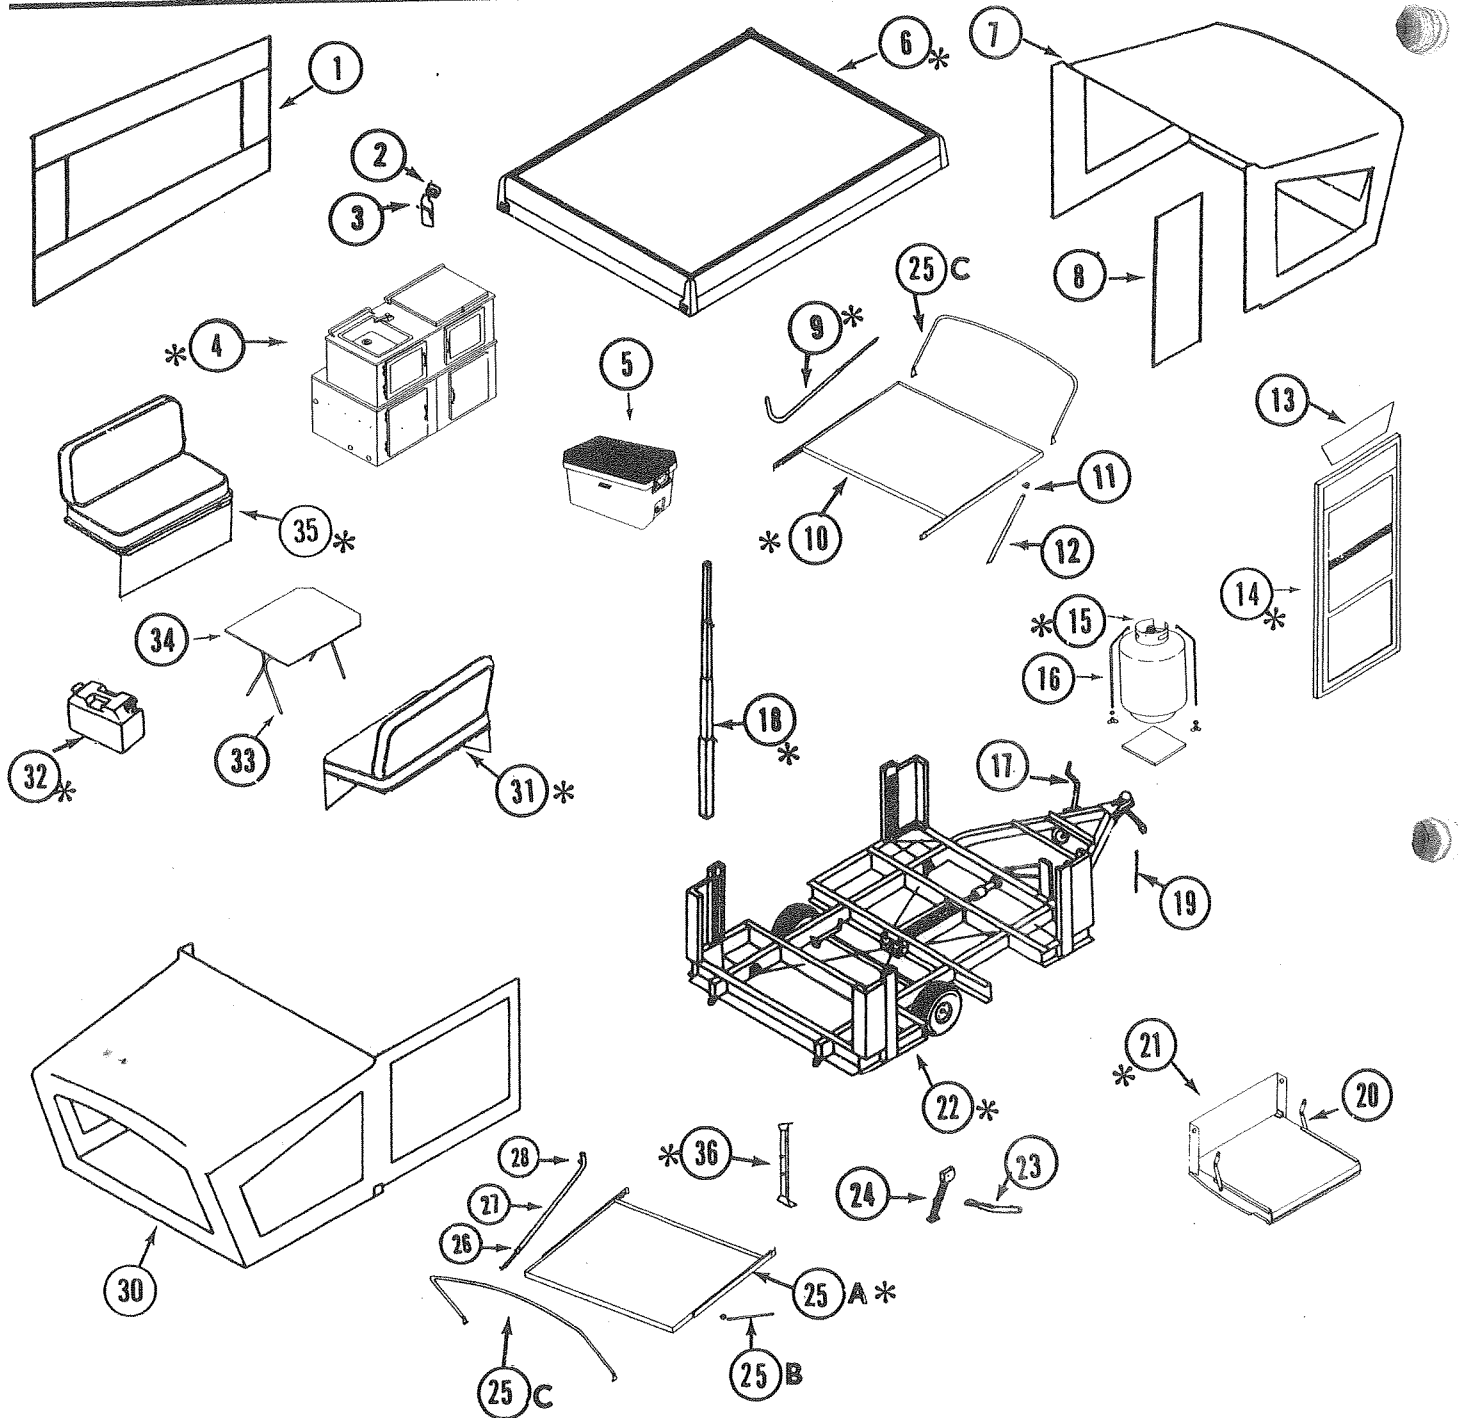

Model 1265
Rebel
Less Panels

1978 PARTS LIST

Coleman
Camping Trailers

*SEE INDEX FOR PAGE SHOWING PARTS BREAKDOWN DIAGRAMS.