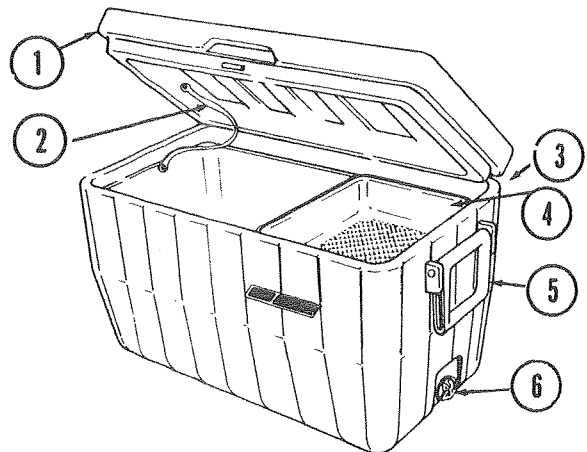

POLY-LITE COOLER, 5286-704, 1260 CONCORD

CODE	PART NO.	DESCRIPTION
1	5286-5021	Lid
2	5287B110	Strap
3	5270-180	Hinge
4	5270-1171	Tray
5	5286A1201	Handle
6	5214B5071	Drain

NOTE: Cooler Size is 25 1/2"x13 1/2"x 14 3/4". Color is Wheat Gold with White Lid. 12 Gallon Capacity.