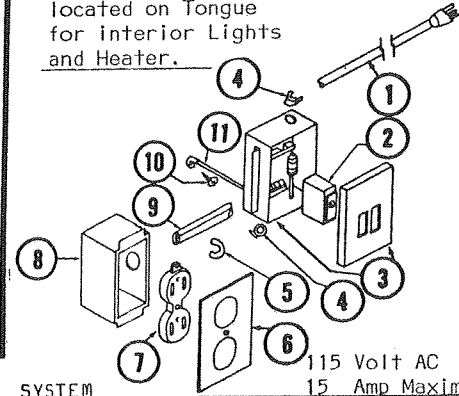

Electrical System, 1170

NOTE:
Exterior 12 V DC power connector located on Tongue for interior Lights and Heater.

ELECTRICAL SYSTEM

CODE	PART NO.	DESCRIPTION
1	4733-1651	Cord Set, 25 Feet, (115 Volt, 15 Amp, Std, UL Approved)
2	4731A1321	Breaker Switch
3	4731B131	Breaker Box with Cover
4	1216-451	Connector, x2
5	1216-239	Strain Relief, x2
6	4710A355	Receptacle Cover
7	4710A354	Receptacle
8	4710A363	Switch Box
9	4734A019	Wire, Short
10	4733-411	Tek Screw
11	4735-586	Ground Wire
12	*4734E120	End Panel

*Not shown on Parts Diagram

NOTE: All 7 digit part numbers are not stock items and may take slightly longer for delivery.