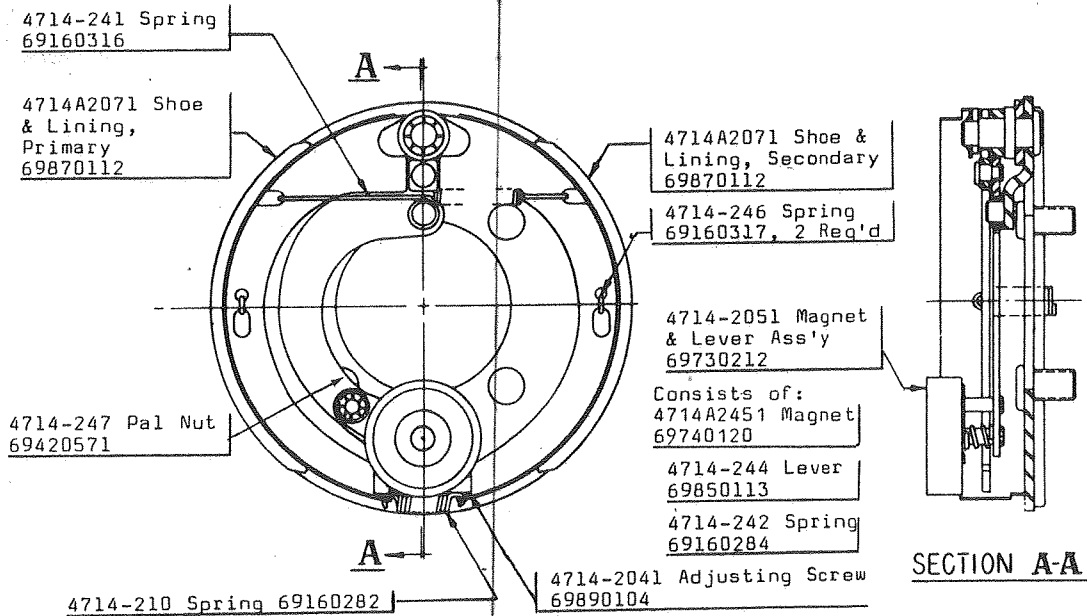

+Urethane Sealant has 60 day Shelf Life.

Electric Brake

1977 PARTS LIST

4733-3521 ELECTRIC BRAKE, RIGHT HAND (60250178)

4733-3531 ELECTRIC BRAKE, LEFT HAND (60250179)

ELECTRIC BRAKE REPAIR PARTS--4733-3521 RIGHT; AND 4733-3531 LEFT.