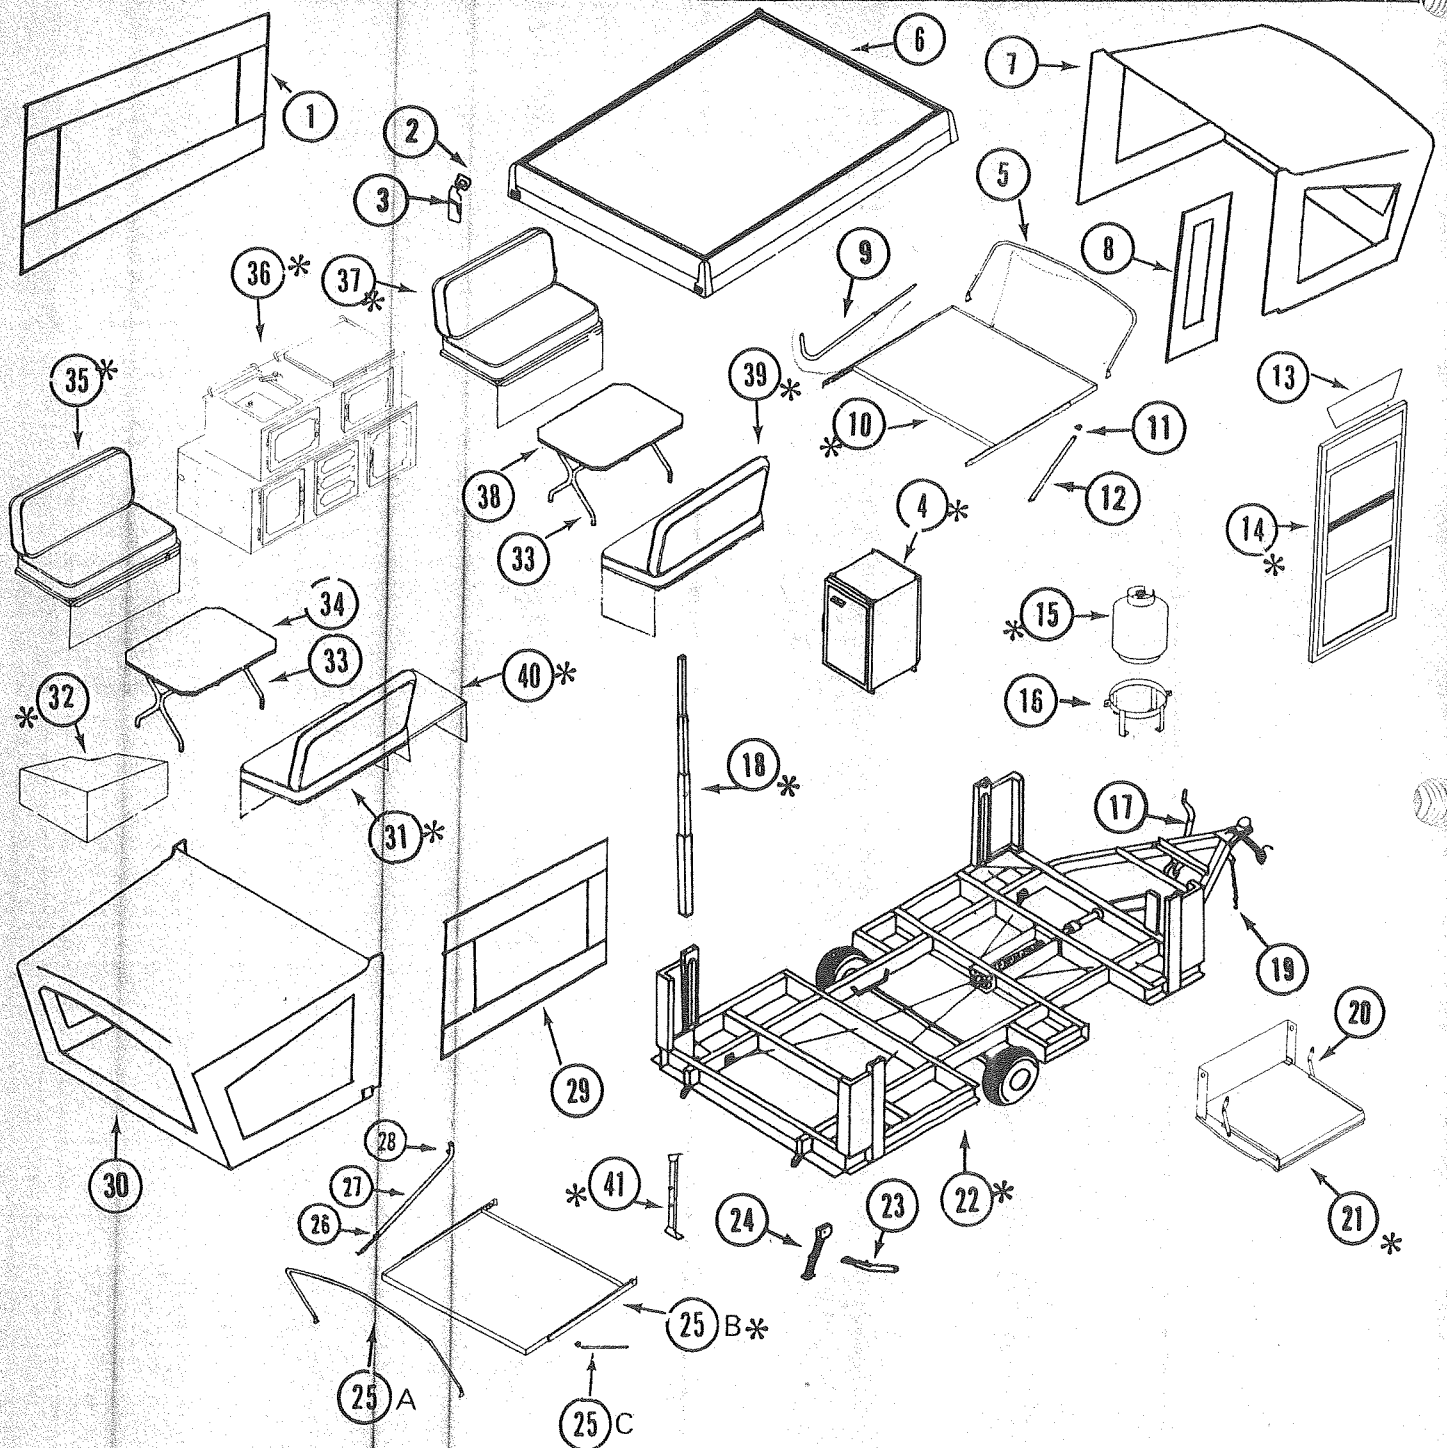

Model 1193
Saratoga
Less Panels

1977 PARTS LIST

Coleman
Camping Trailers

Camping Trailers

1977 PARTS LIST

Model 1193
Saratoga
Less Panels

PARTS LIST--SARATOGA, 1193, LESS PANELS

CODE	PART NO.	DESCRIPTION	CODE	PART NO.	DESCRIPTION
1	4724A6771	Side Canvas, Army Duck, Suntan	26	4714-5491	Lock Adjusting Pkg.
2	4734A4091	Strike	27	4720E5971	Canvas Support Ass'y, (Cream)
3	4715B5051	Latch Ass'y	28	4734-670	Spring Clip Ass'y
	*4734-406	Latch Plate	29	4724-5681	Small Window Ass'y, Army Duck
	*1203-865	Rivet	30	4727N6821	Canvas Boot, Army Duck
4	5257-709	Convertible Cooler	31	4733D551	Seat Ass'y, Less Cushion and Back Rest, Curbside
5	4737A5131	Canvas Bed Support, (Cream)		*4725H5241	Cushion, Brown Plaid Herculon
	4737A2631	Upper Canvas Support, (Cream)		*4725H5711	Back Rest, Brown Plaid Herculon
6	4739-5241	Top Ass'y	32	4733E1411	Water Tank & 3/8" Fittings
7	4727N6821	Canvas Boot, Army Duck		*4734A320	Water Tank Holddown Bracket
8	4724-5691	Door Seal, Army Duck, Suntan	33	4720B5461	Dinette Table Leg Ass'y, M2 Includes all the hardware to install legs onto table top.
9	4720E5971	Canvas Support Ass'y (Cream)	34	4731H5101	Table, Comp. (Butterscotch Mellowtone finish.
10	4714A6411	Bed, Less 4737A5131 Support and Mattress		*4733D0501	Table Top (37 7/8" x 30")
	*4724A5391	Mattress, Brown Plaid with rust vinyl		*4720A5951	Table Strap Ass'y
11	4734-514	Leg Bracket	35	4733D582	Seat Frame Ass'y, Roadside, Less Cushion and Back Rest
12	4720C5821	Front Bed Support Ass'y, Rust		*4725H5241	Cushion, Brown Plaid Herculon
13	4736E5811	Screen Door Flap, Army Duck		*4725H5711	Back Rest, Brown Plaid Herculon
14	4710H5051	Screen Door Assembly	36	4733B699	Upper Galley Ass'y
	4710H5091	Screen Door Jamb Assembly		4739-536	Lower Galley Ass'y
		The Door and the Door Jamb Ass'y are sold only in individual packages.	37	4739-525	Seat Frame Ass'y, Roadside, Less Cushion and Back Rest
15	4733-6921	Gas Bottle Pkg., Complete		*4724-5441	Cushion, Short, (35 1/2" x 26 3/16" x 3)
16	4733D6281	Gas Bottle Brkt. Ass'y, Rust		*4724-2351	Cushion Cover, Brown Plaid Herculon
17	4720B6661	Tongue Jack		*4724-5431	Back Rest Ass'y, 35 1/2" x 19 1/2" x 3"
18	4733A5801	Lift Assembly		*4724-2381	Back Rest Cover, Br. Plaid Herculon
19	4720C3031	Safety Chain	38	4739-5101	Dinette Table, 35 1/2" x 30"
20	4734-5571	Swing Arm Assembly		*4739-0131	Table Top, (Butterscotch Mellowtone)
21	4734C5161	Access Door (Decal in Pkg.)	39	4737-649	Seat Frame Ass'y, Curbside, Front
22	4739-502	Frame Ass'y (Not sold as Pkg.)		*4724-5441	Cushion Ass'y, 35 1/2" x 16 3/16" x 3"
23	4733-5951	Stabilizer Handle, Plated		*4724-5431	Back Rest Ass'y, 35 1/2" x 19 1/2" x 3"
24	4720A0731	Stabilizer	40	4739-527	Storage Cabinet Ass'y
	*4714-0261	Stabilizer Foot & Spg. Ass'y	41	4734A5851	Spare Tire Mount
25A	4737A5131	Canvas Bed Support			
25B	4714A6411	Bed, Less Mattress			
25C	4734A5881	Rear Bed Support Ass'y, Rust			

*Parts not shown on Parts Diagram.