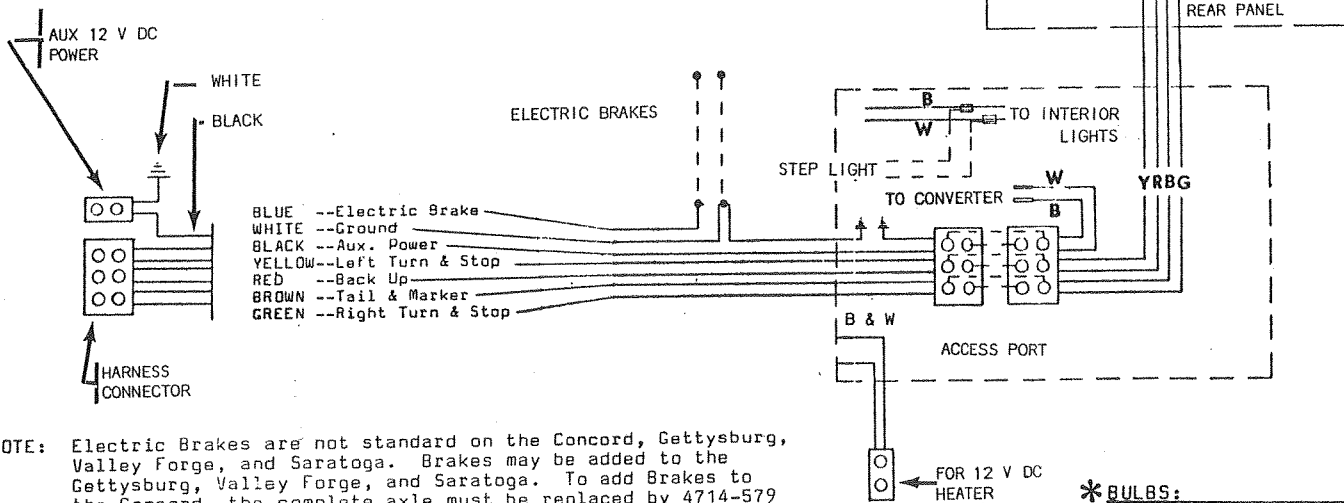

Wiring Diagram

(TONGUE)

NOTE: Electric Brakes are not standard on the Concord, Gettysburg, Valley Forge, and Saratoga. Brakes may be added to the Gettysburg, Valley Forge, and Saratoga. To add Brakes to the Concord, the complete axle must be replaced by 4714-579 Axle And Brake Ass'y.

*Light bulbs for replacement are not furnished by The Coleman Company.