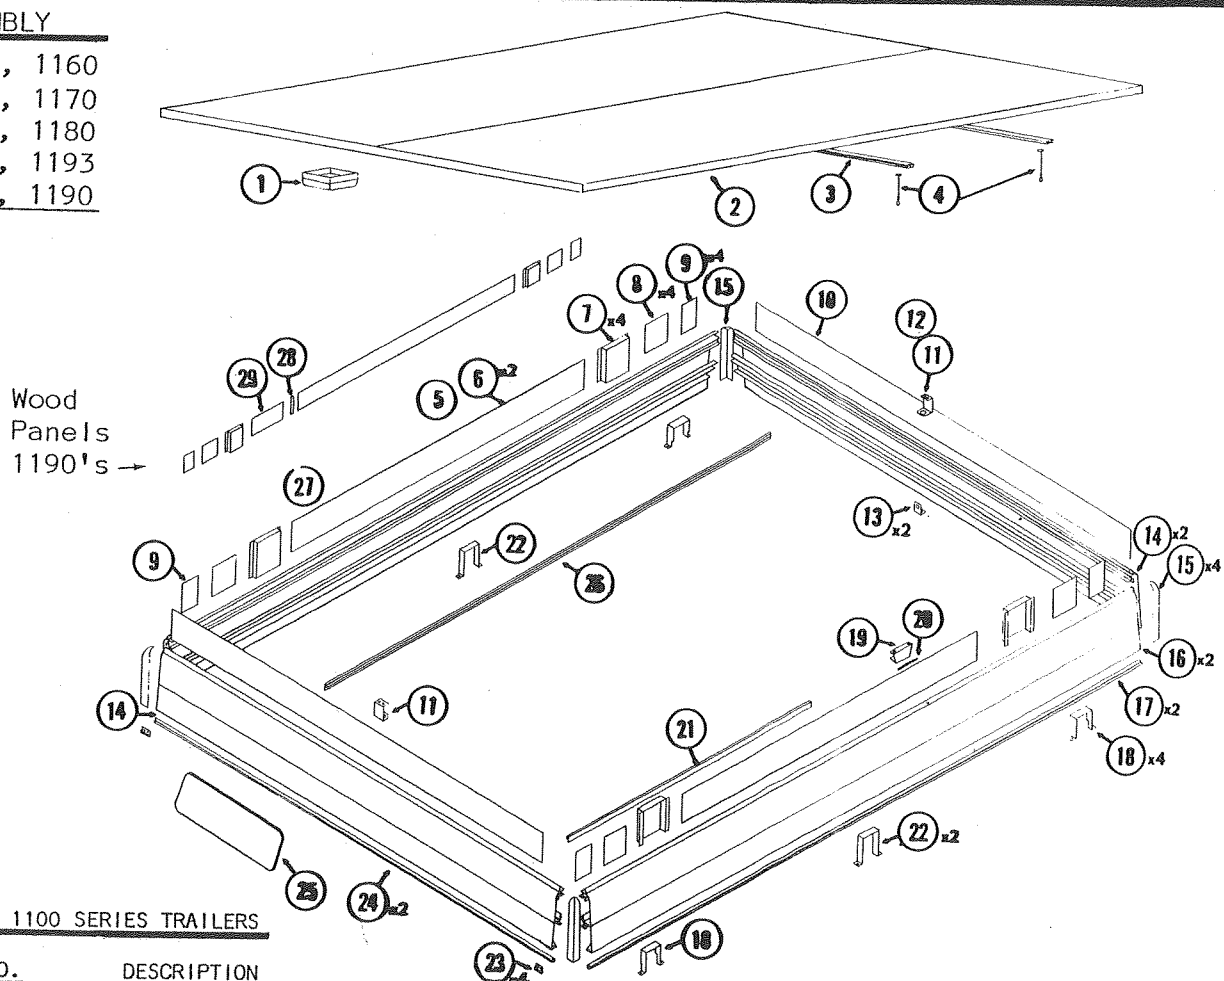

TOP ASSEMBLY

- 4737A6241, 1160
- 4734C5241, 1170
- 4720M5241, 1180
- 4739-5241, 1193
- 4730N5241, 1190

TOP ASSEMBLY, 1100 SERIES TRAILERS

CODE	PART NO.	DESCRIPTION
1	4737B5911	Light Ass'y
	*4714A0891	Square Plastic Lens
2	4734D612	Sandwich Panel, Concord 1160
	4733E638	Sandwich Panel, 1170, 1180
	4733E643	Sandwich Panel, 1190, 1191, 1192
	4739-025	Sandwich Panel, 1193
	4733B471	Door Slide, Right & Left
	*1192B102	Tek Screw, #10-24 x 1 1/4", Phillips
	*1202B269	Washer, x2 each slide
4	4734A5211	Screen Door Cable Ass'y, Comp.
5	*4724-032	Velcro Tab, Center
6	+4737B042	Wood Panel Insert, x2, 1160
	+4734A249	Wood Panel Insert, 1190's, -93
	+4734B195	Wood Panel Insert, -80, -70, x2
7	4737A2111	Pocket Cover, Plastic
	*4734-234	Tek Screw
8	+4724-072	Wood Panel Insert
9	4733A495	Corner Divider, Short, x4
10	+4733A490	Panel Insert, x2
11	4715E109	Canvas Support Bracket, x2
	*4733-411	Tek Screw, x2 each Bracket
12	*4734A174	Edge Moulding, x2
13	4733A453	Support Angle, x2
	*4733-413	Tek Screw, x2 (Angle to Panel)
	*1203-865	Rivet (Angle to Ceiling)

CODE	PART NO.	DESCRIPTION
14	4733B657	Top End Channel, Frt & Rear, x2
15	4733C481	Top Corner, Rust, x4
	*4734-186	Rivet, x8 Each Corner
16	4733B661	Top Channel, Side, 90's, -93
	4734B614	Top Channel, Side, 1160, x2
	4733B659	Top Channel, Side, -70, -80, x2
17	4737A043	Top Seal, Side, x2 1160
	4734B172	Top Seal, Long, x2 -80, -70, 9 Ft.
	4734B173	Top Seal, Long, x2, -90's, -93, 11'
18	4715E177	Lift Bracket, x4
	*1203B603	Lock Nut, x2 each bracket
	*4731-387	Bolt, 1/4"-20 UNC, x2 ea. Bkt.
19	4733-698	Door Storage Bracket
	*4733-411	Tek Screw, x2
20	4733A476	Screen Door Bumper (Black Edge Moulding)
21	4714A2581	Curtain Track, M2, Brown (Pkg contains two 41" pieces of track and 20 4737A240 Screws. Hole size for rivet is 3/16")
		1160, 90's, 93, uses two 31"
		1180 uses two 23" tracks.
	*4737A240	Screw, #5x3/8" Black

*Not shown on parts diagram.

Items showing "x2" Etc. indicate they are used times two on assembly. They are sold one to a package.

NOTE: All 7 digit part numbers are not stock items and may take slightly longer for delivery.

Continued next page