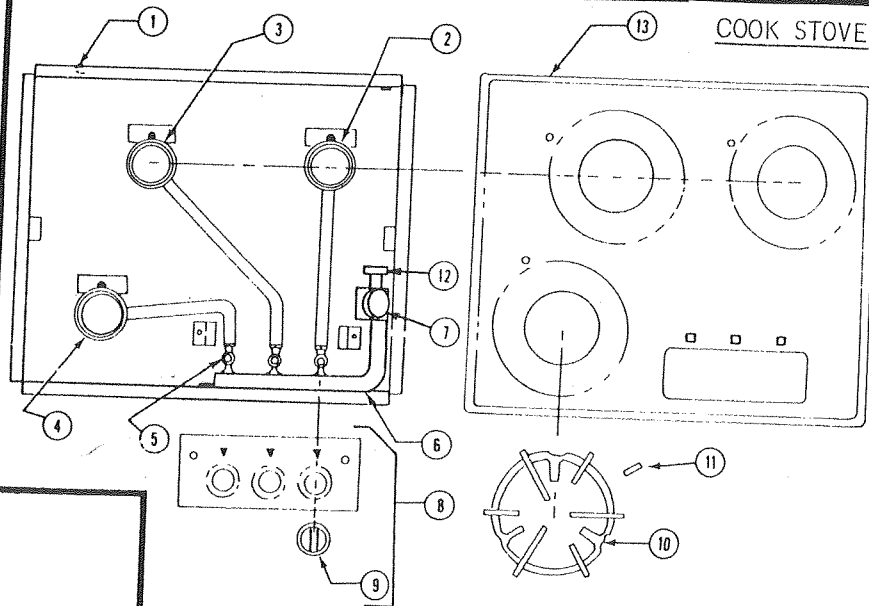

STOVE, 4710D0311, BR. CHROME, 2-BR., 80, 90, 93
STOVE, 4714C0301, COPPERTONE, 2-BR., 1170
STOVE, 4714B0301, BR. CHROME, 2-BR., 1160

CODE	PART NO.	DESCRIPTION
1	2202E503	Burner Box, 2-Burner Stove
	2203E503	Burner Box, 3-Burner Stove
2	2202A319	Right Burner, 2-Burner Stove
	2203A355	Right Burner, 3-Burner Stove
3	2202A450	Left Burner, 2-Burner Stove
	2203A387	Left Burner, 3-Burner Stove
4	2203A450	Front Burner, 3-Burner Stove
5	2202B3361	Burner Valve, used both stoves
6	2202C5131	Manifold Pipe, 2-Burner Stove
	2203D5131	Manifold Pipe, 3-Burner Stove
7	2226-3121	Pressure Regulator H-W #4614
8	2202B5911	Throw-In-Bag, 2-Burner Stove
	2203B5911	Throw-In-Bag, 3-Burner Stove
9	2205B3371	Knob--On/Off -- used both stoves
10	2202A3391	Grate, --Both Stoves
11	2208-5901	Grate Clip Pkg (9 in Pkg)
12	1215-412	Half Union 3/8 Flare x 1/2 N.P.T.
13	4714B6051	Cook Top, 2-Br. Chrome
	4714A6061	Cook Top, 2-Br. Coppertone
	4714A6031	Cook Top, 3-Br. Br. Chrome

LUBRICANTS AND SEALANTS

8B3121	Silicone Lubricant
4714-0701	Top Seal Spray
4714-1851	781 Sealant (Lift)
4714A2251	Fabric Cement, M1
4714-217	Dry Klean Pads
4728-1651	Water Repellent
+4737-169	Sealant, Black
+4737-283	Sealant, White

+Urethane Sealant has 60 day Shelf Life.