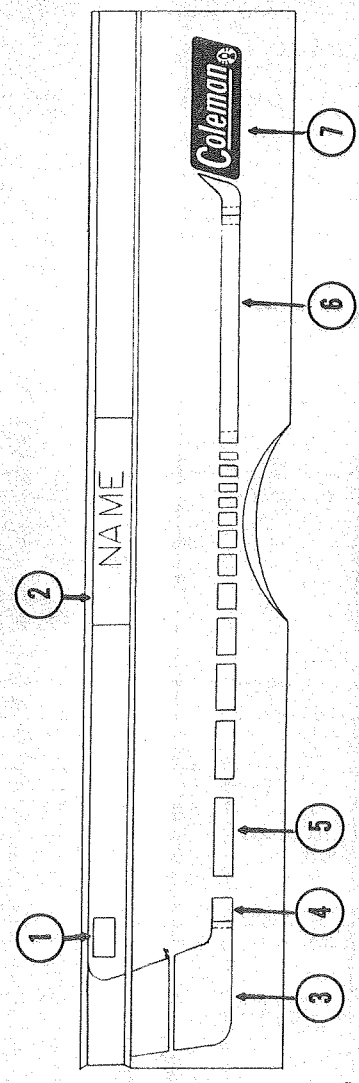

*Not shown on parts diagram. Items showing "x2" Etc. indicate they are used times two on assembly. They are sold one to a package.
NOTE: All 7 digit part numbers are not stock items and may take slightly longer for delivery.

TRIM TAPE & DECALS--LEFT PANEL

CODE	PART NO.	DESCRIPTION
1	1960E154	Certification Decal
2	4737A268	Concord Name Decal, 1160
	4735B462	Gettysburg Name Decal, 1170
	4733C051	Valley Forge Name Decal, 1180
	4735D407	Brandywine Name Decal, 1190
	4734B468	Lexington Name Decal, 1191
	4733C463	Yorktown Name Decal, 1192
	4739-022	Saratoga Name Decal, 1193
3	4737-162	Flare Decal, 1160
	4737-164	Flare Decal, Roadside, 1180
	4737-166	Flare Decal, Roadside, 90's, 93
4	Trim Tape, 1193 Only, use 4737-366 and cut to length of 12"	
5	4737-175	Strobe Decal, Long, all except Model 1170
6	4737-386	Trim Tape, 34 1/2" Long, 1190's Use above but cut to length 1180 uses 15 3/8" 1193 uses 22 1/2" Not used on 1160, 1170

CODE	PART NO.	DESCRIPTION
7	473A461	Coleman Decal, Rust, 1170
	4737-172	Coleman Decal, Roadside, Rust 1160, 1180, 1191, 1192, 1193

ITEMS NOT SHOWN ON PARTS DIAGRAM
4735B098 Water Decal, located on Fill Spout
4710B361 110-115 Volt Decal, located on Cable Hatch