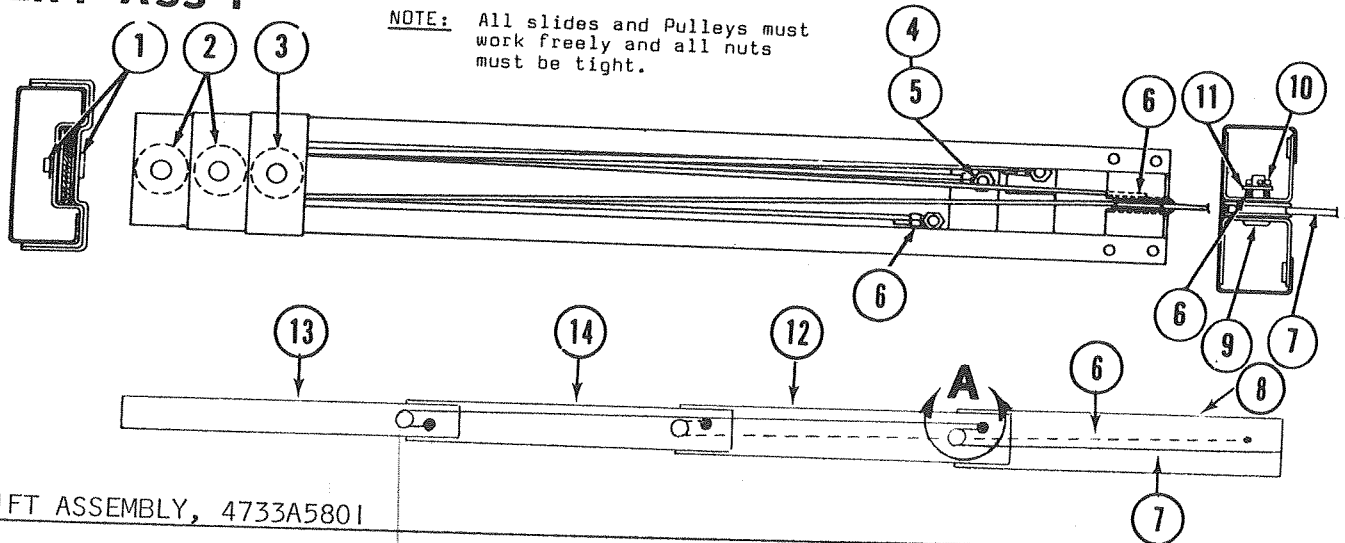

LIFT ASS'Y

NOTE: All slides and Pulleys must work freely and all nuts must be tight.

LIFT ASSEMBLY, 4733A5801

CODE	PART NO.	DESCRIPTION	CODE	PART NO.	DESCRIPTION
1	4730E2491	Pin & E Ring Pkg. M3 (4730E249 & 4730B098 Ret. Ring)	7	4733A5901	Cable Ass'y, Long (199")
	*4730B0981	Retaining E Ring, M12	8	4720D5151	Stationary Lift
2	+4715-528	Plastic Pulley Ass'y	9	4731A2521	Pin
3	4715-537	Steel Pulley Ass'y	10	1204B108	Cotter Pin
4	1202B263	Spacer, x3	11	1202B040	Washer
5	1201B602	Lock Nut, x3	12	4720B5161	Bottom Lift Ass'y
6	4731-5691	Cable Ass'y, Short (51")	13	4720A5181	Top Lift Ass'y
			14	4720A5171	Center Lift Ass'y