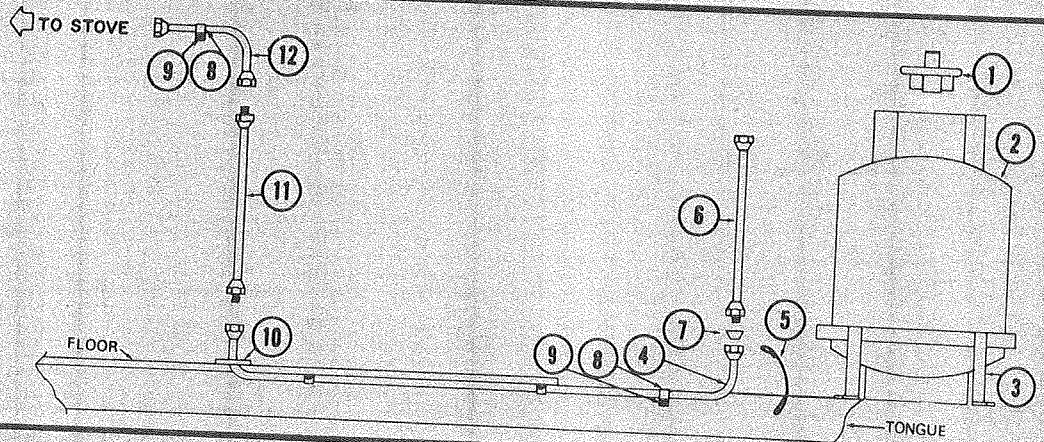

GAS SYSTEM

GAS SYSTEM

CODE	PART NO.	DESCRIPTION	CODE	PART NO.	DESCRIPTION
1	4720A3631	Gas Regulator	5	4733A3481	Strap (Holds plug to Tongue)
2	4733-6921	Gas Bottle, White--Shipped complete with regulator and 4733A3991 Hose.	6	4733A3991	Flexible Gas Line, 32"
3	4733D6281	Gas Bottle Bracket, Rust	7	4733-388	Flared Plug
4	4714-0711	Copper Gas Line, 100" Long. Includes 1 Bushing, and 2 flared nuts.	8	1201-870	Tube Clamp for Gas Hose
	+4734-562	Gas Supply Line, 73", -70, -80	9	4733-411	Tek Screw to hold clamp
	+4735-563	Gas Supply Line, 68", 1191	10	4733-412	Bushing (On Gas Hose)
	4730C5531	Gas Supply Line, 54", 1160	11	4730A3431	Gas Hose Ass'y
	4730D5531	Gas Supply Line, 81", -90,-92	12	4710D654	Gas Supply Line Ass'y, 1180, -93, -90, -91, -92
	+Order 4714-0711 Gas Line as it is carried in Sales Stock.		4737A554	Gas Supply Line Ass'y, 1160, 1170	

+Order 4714-0711 Gas Line as it is carried in Sales Stock.

NOTE: All 7 digit part numbers are not stock items and may take slightly longer for delivery.

*Not shown on parts diagram.

Items showing "x2" Etc. Indicate they are used times two on assembly. They are sold one to a package.