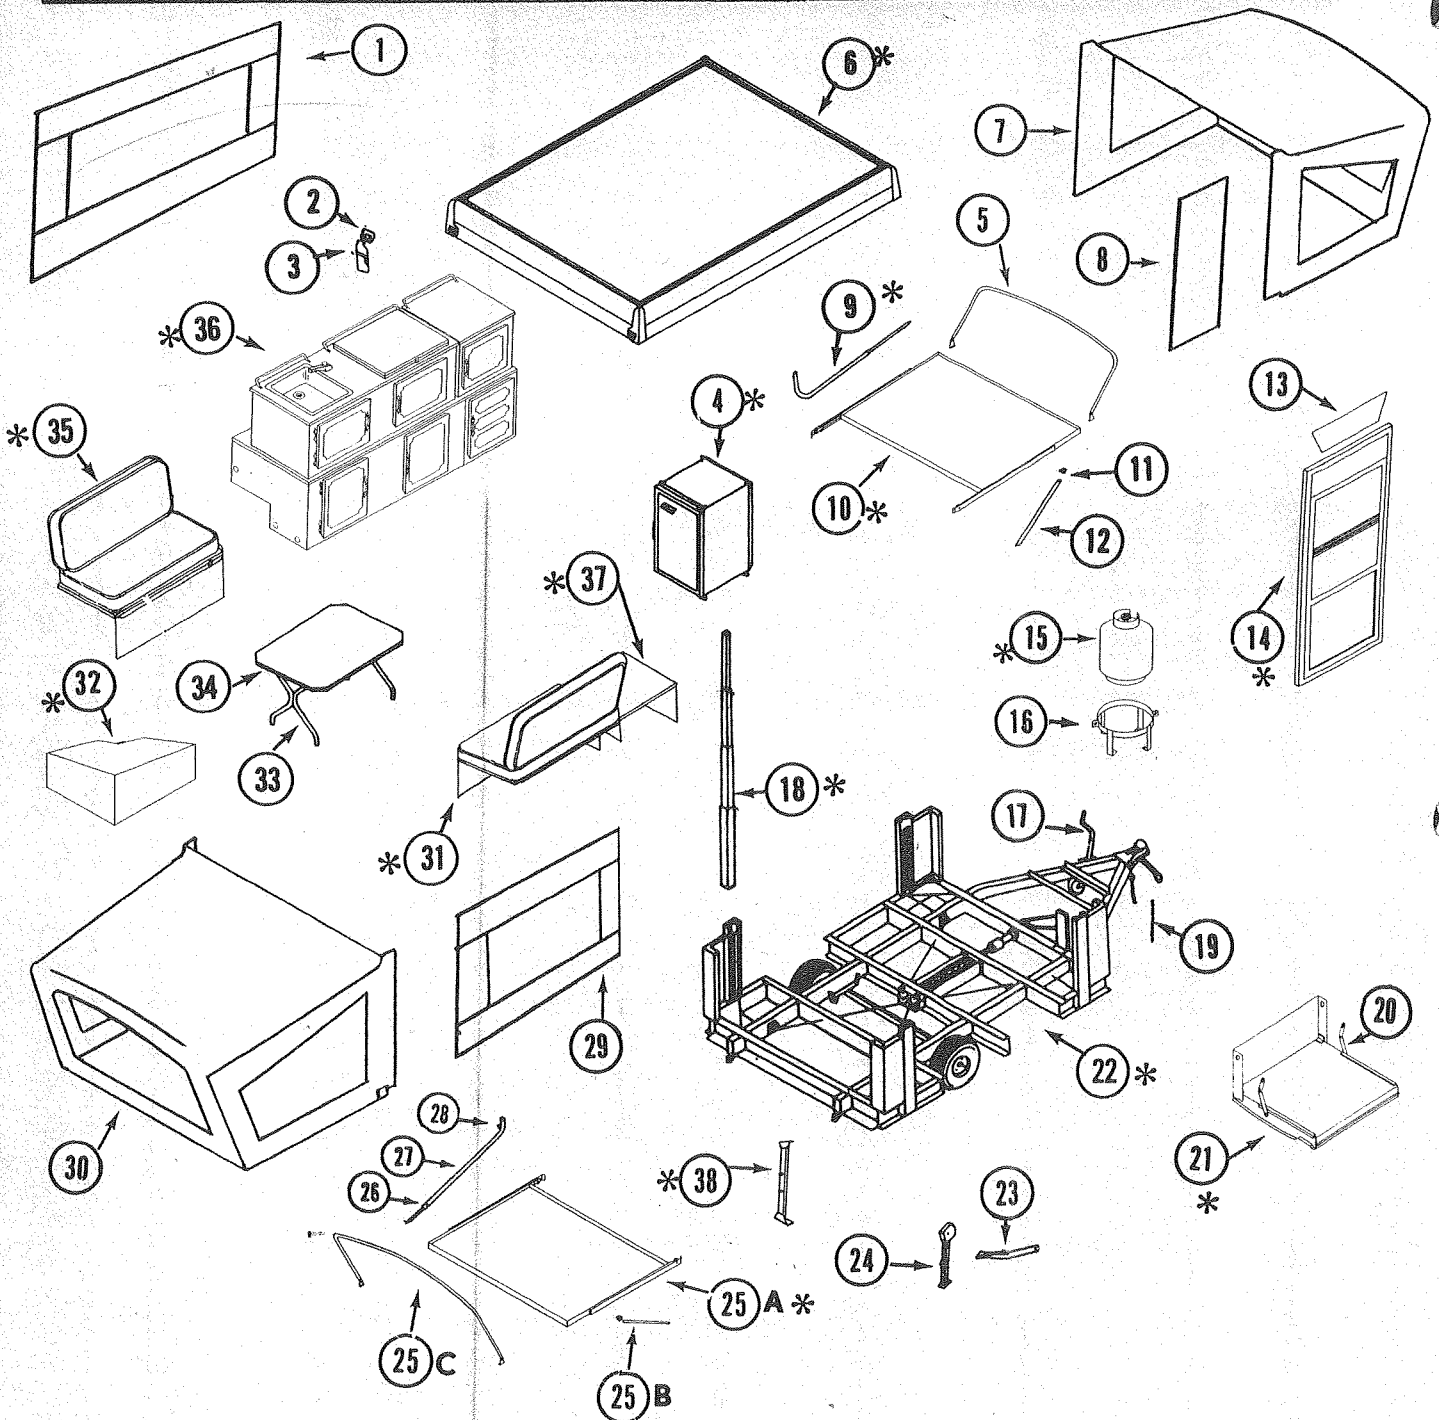

Model 1180
Valley Forge®
Less Panels

1977 PARTS LIST

Coleman
Camping Trailers

PARTS LIST--VALLEY FORGE® 1180, LESS PANELS

CODE	PART NO.	DESCRIPTION	CODE	PART NO.	DESCRIPTION
1	**4727N6801	Side Canvas, Polaris Duck, Suntan	25A	4714A6411	Bed, Less Mattress, 4737A5131 and 4734A5881 Supports
	4727R6801	Side Canvas, Army Duck, Suntan		*4724A5391	Mattress, Br plaid & Rust Vinyl
2	4734A4091	Strike	25B	4734A5881	Rear Bed Support Ass'y, Rust
3	4715B5051	Latch Ass'y	25C	4737A5131	Canvas Bed Support, Mt. Vernon Cream Color
	*4734-406	Latch Plate	26	4714-5491	Lock Adjusting Package
	*1203-865	Rivet	27	4720E5971	Canvas Support, Mt. Vernon Cream
4	5257-709	Cooler	28	4734-670	Spring Clip Assembly
5	4737A5131	Canvas Bed Support, Mt. Ver. Cream	29	**4728B6871	Small Window, Polaris Duck, Suntan
6	4720M5241	Top Assembly		4728C6871	Small Window, Army Duck, Suntan
7	**4727M6821	Canvas Boot, Polaris Duck, Suntan	30	**4727M6821	Canvas Boot, Polaris Duck, Suntan
	4727N6821	Canvas Boot, Army Duck, Suntan		4727N6821	Canvas Boot, Army Duck, Suntan
8	**4728B6851	Door Seal, Polaris Duck, Suntan	31	4733D551	Seat Ass'y, Less Cushion & Back Rest
	4728C6851	Door Seal, Army Duck, Suntan		*4725H5241	Cushion, Brown Plaid Herculon
9	4720E5971	Canvas Support, Mount Vernon Cream Color		*4725H5711	Back Rest, Brown Plaid Herculon
10	4714A6411	Bed, Less 4737A5131 Support, 4720C5821 Support & Mattress	32	4733E1411	Water Tank & 3/8" Fittings
	*4724A5391	Mattress, Br Plaid, Rust Vinyl		*4734A320	Water Tank Holddown Bracket
11	4734-514	Leg Bracket (Not Painted)	33	4720B5461	Dinette Table Leg Ass'y, M2 Includes all hardware to install legs on table top.
12	4720C5821	Front Bed Support Ass'y, Rust	34	4731H5101	Table, Comp., (Butterscotch Mellowtone, Danish Walnut Edge
13	**4736D5811	Screen Door Flap, Polaris Duck		*4733D0501	Table Top (37 7/8" x 30")
	4736E5811	Screen Door Flap, Army Duck		*4720A5951	Table Strap Ass'y
14	4710H5091	Screen Door Jamb Assembly	35	4733D582	Seat Ass'y, Roadside, Less cushion and back rest
	4710H5051	Screen Door Ass'y		*4725H5241	Cushion, Brown Plaid Herculon
		The Door and Door Jamb are sold only in individual packages		*4725H5711	Back Rest, Brown Plaid Herculon
15	4733-6921	Gas Bottle Pkg., Complete	36	4733C694	Lower Galley Ass'y
16	4733D6281	Gas Bottle Bracket Ass'y, Rust		4733B699	Upper Galley Ass'y
17	4720B6661	Tongue Jack Ass'y	37	4733C693	Work Cabinet Ass'y
18	4733A5801	Lift Ass'y	38	4734A5851	Spare Tire Mount, Rust
19	4720C3031	Safety Chain			
20	4734-5571	Swing Arm Ass'y			
21	4734C5161	Access Door (Decal in Package)			
22	4720M502	Frame Ass'y--Not sold as unit)			
23	4733-5951	Stabilizer Handle, Plated			
24	4720A0731	Stabilizer			
	*4714-0261	Stabilizer Foot Ass'y			

*Parts not shown on diagram.

**Canvas made of Polaris Duck was used on Trailers, Serial Number 1001 through 1600.