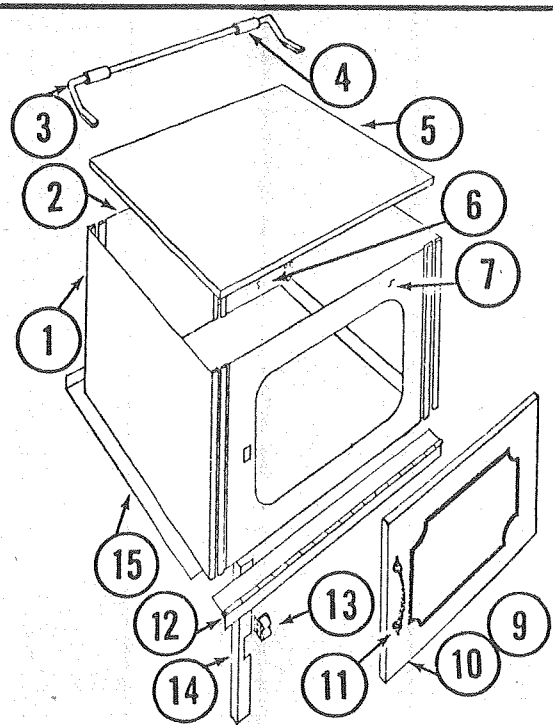

CODE	PART NO.	DESCRIPTION
13	4733-6391	Latch & Strike
	*1203C248	Rivet, x2 (Latch to L. Support)
14	4733B045	Latch Support
	*4733-060	Rivet, x4 (L. Support to F. Panel)
15	4737B214	Work Cabinet Bottom, 1180
	4737A243	Work Cabinet Bottom, 1190, 1192
	*4733-060	Brown Rivets

*Not shown on parts diagram.

Items showing "x2" Etc. indicate they are used times two on assembly. They are sold one to a package.

NOTE: All 7 digit part numbers are not stock items and may take slightly longer for delivery.