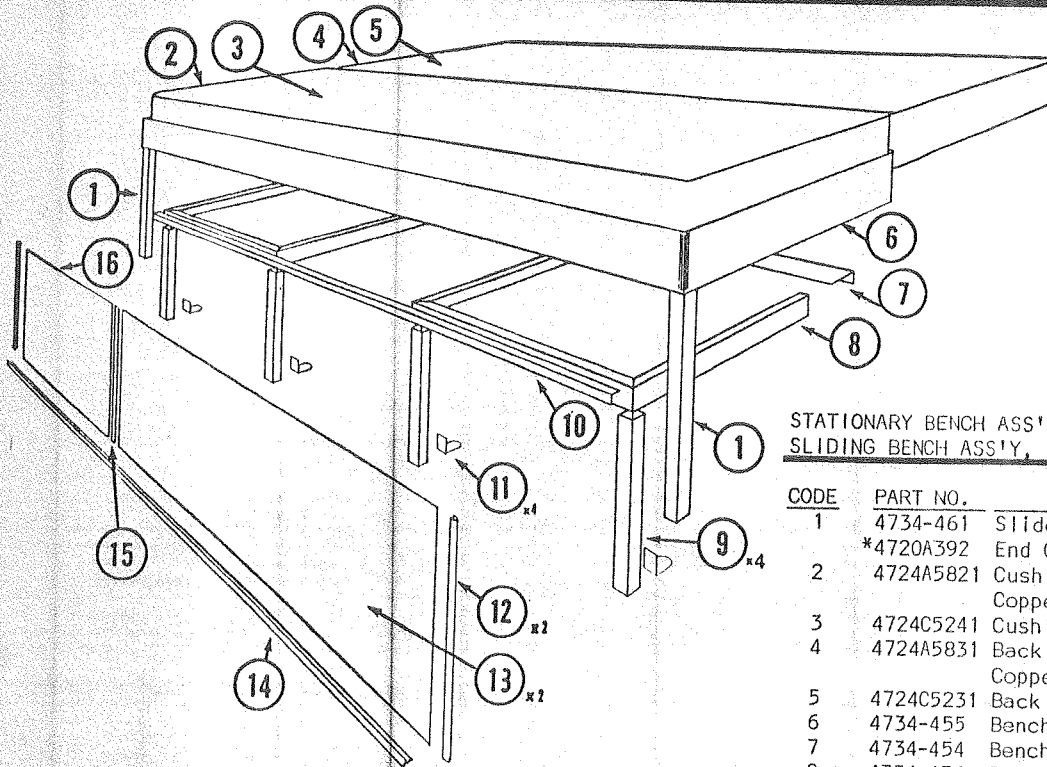

Camping Trailers

1977 PARTS LIST

Slide-Out Bench Ass'y Convertible Cooler

STATIONARY BENCH ASS'Y, 4734B650, 1191
SLIDING BENCH ASS'Y, 4737A551, 1191

CODE	PART NO.	DESCRIPTION
1	4734-461	Slide Support Legs, x2
	*4720A392	End Cap
2	4724A5821	Cushion, 71"x19"x3", Ball Copper Herculon
3	4724C5241	Cushion Cover
4	4724A5831	Back Rest, 71"x21"x3", Ball Copper Herculon
5	4724C5231	Back Rest Cover
6	4734-455	Bench Frame (Sliding Bench)
7	4734-454	Bench Angle, x2 (Stat. Bench)
8	4734-456	Bench Support, (Stat. Bench)
9	4734-457	Support Leg, x4
10	4734A462	Panel Retainer Angle
	*1203-864	Rivet, x20
11	4734-385	Bracket, x2
	4733-411	Screws, x8
12	4734-475	Edge Moulding, x2
	*4734-234	Screw, (Moulding to Panels)
13	4734A452	Bench Panel (Stationary Bench)
14	4737-317	Toe Moulding (Stationary Bench)
15	4734A451	Panel Divider (Stat. Bench)
16	4734A453	Bench Panel, Short (Stat. Bench)
ITEMS NOT SHOWN ON PARTS DIAGRAM		
	*4737-094	Guide, x4 (Sliding Bench)
	*1203-886	Rivet, 24 each guide
	*4737-095	Cushion Support (Sliding Bench)
	*4737-096	Wood Support, x2 (Sliding Bench)
	*4737-097	Notched Wood Support, (slid. B.)

Cooler