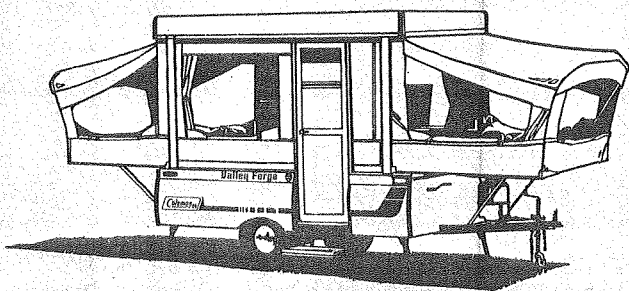

*Less optional accessories and coupled to tow vehicle.

Model 1180
Valley Forge®
Less Panels

1977 PARTS LIST

Coleman
Camping Trailers

*SEE INDEX FOR PAGE SHOWING PARTS BREAKDOWN DIAGRAMS.

The Valley Forge

PARTS LIST--VALLEY FORGE® 1180, LESS PANELS

*Parts not shown on diagram.

**Canvas made of Polaris Duck was used on Trailers, Serial Number 1001 through 1600.

Valley Forge®

VALLEY FORGE, 1180, 4720K700

Interior Height: 6'5"
 Size Closed: 6'8" x 12'6"
 Size Opened: 6'8" x 19'4"
 Road Height: 47"
 *Curb Weight: 1130 lbs.
 *Hitch Weight: 120 lbs.
 Floor Area WxL: 6'2" x 8'6"
 Cabinet Space: 45 Cu. Ft.
 Tire Size: 20.5 x 8 - 10"
 Brakes: Not Standard
 Beds: Two Standard, 51" x 72"
 Conv. Dinette/Bed: x1, 40" x 73"
 Table: x1, 38" x 30"
 Courtesy Light: Not Standard
 Sleeping Capacity: 6