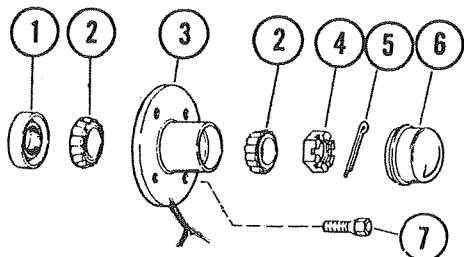

1977 PARTS LIST

Dexter Axle, Hub
Springs, Etc
Cook Stoves
Lubricants & Sealants

DEXTER HUB, PARTS, AXLE