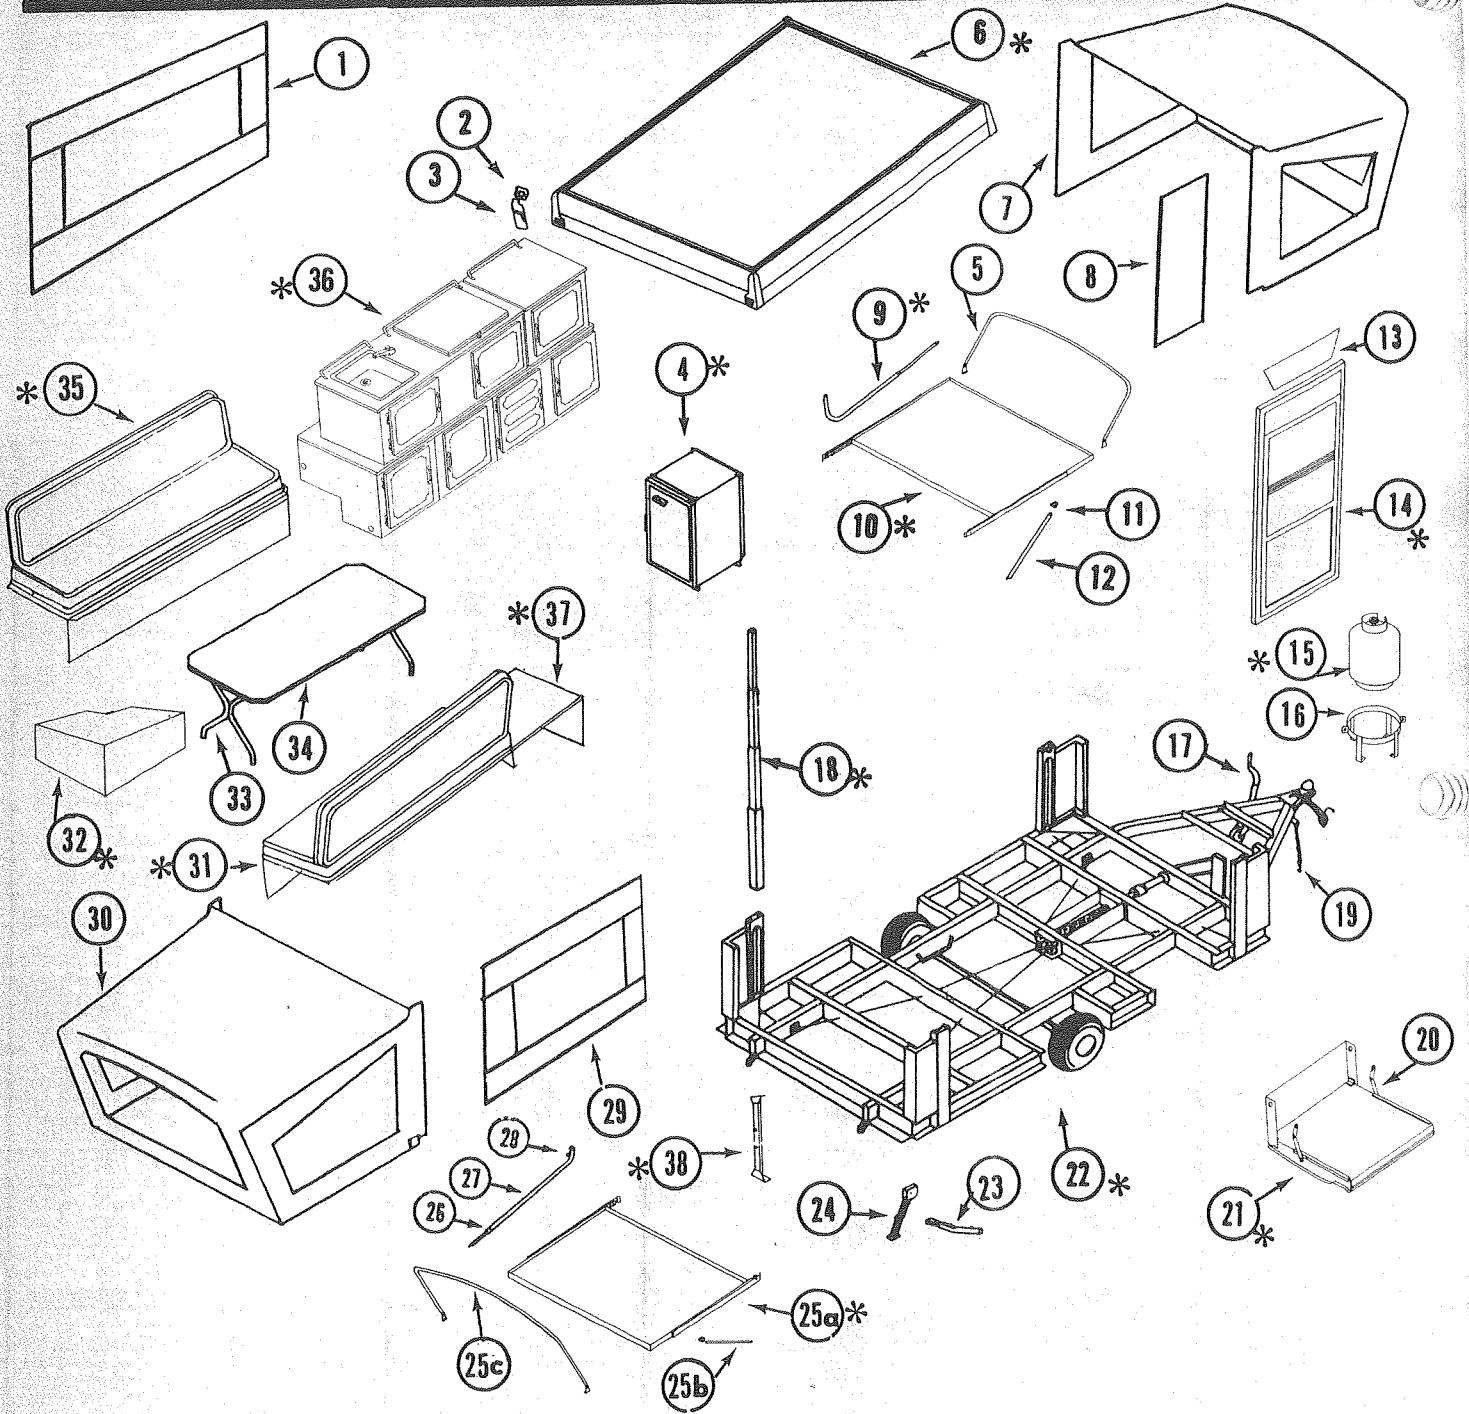

Model 1190
Brandywine®
Less Panels

1977 PARTS LIST

Coleman
Camping Trailers

Camping Trailers

1977 PARTS LIST

Model 1190
Brandywine®
Less Panels

PARTS LIST--BRANDYWINE®, 1190, LESS PANELS

CODE	PART NO.	DESCRIPTION	CODE	PART NO.	DESCRIPTION
1	4724A6771	Side Canvas, Army Duck, Suntan	25A	4714A6411	Bed, Less Mattress, 4737A5131 & 4734A5881 Supports
2	4734A4091	Strike		*4725G5391	Mattress, Bali Copper Herculon with rust Vinyl bottom
3	4715B5051	Latch Ass'y	25B	4734A5881	Rear Support Ass'y, Rust
	*4734-406	Latch Plate	25C	4737A5131	Canvas Bed Support, Mt. Vernon Cream Color
	*1203-865	Rivet	26	4714-5491	Lock Adjusting Package
4	5257-709	Cooler	27	4720E5971	Canvas Support Ass'y, Mt. Vernon Cream Color
5	4737A5131	Canvas Bed Support, Mt. Vernon Cream Color	28	4734-670	Spring Clip Assembly
6	4730N5241	Trailer Top	29	4724A6761	Small Window Ass'y, Army Duck
7	4727N6821	Canvas Boot, Army Duck, Suntan	30	4727N6821	Canvas Boot, Army Duck, Suntan
8	4724A6781	Door Seal Ass'y, Army Duck	31	4733E555	Seat Ass'y, Curbside, Less Cushions and Back Rest
9	4720E5971	Canvas Support Ass'y		*4725J5281	Cushion, Bali Copper Herculon
10	4714A6411	Bed, Less Mattress, 4737A5131 & 4720C5821 Supports		*4725J5821	Back Rest, Bali Copper Herculon
	*4725G5391	Mattress, Bali Copper Herculon with rust vinyl bottom	32	4733E1411	Water Tank with 3/8" Fittings
11	4734-514	Leg Bracket		*4734A320	Water Tank Holddown Brackets
12	4720C5821	Front Support Ass'y, Rust	33	4720B5461	Dinette Table Leg Ass'y, M2 Includes all hardware to install legs on table top.
13	4736E5811	Door Flap, Army Duck, Suntan	34	4732F5201	Dinette Table, Egyptian Marble with Danish Walnut Trim
14	4710H5051	Screen Door Ass'y		*4732G1051	Table Top (48" x 30")
	4710H5091	Screen Door Jamb Ass'y		*4720A5951	Table Strap Ass'y
		The door and door jamb are sold only in individual packages	35	4733E556	Seat, Roadside, Less cushion and back rest
15	4733-6921	Gas Bottle Package, Complete		*4725J5281	Cushion, Bali Copper Herculon
16	4733D6281	Gas Bottle Bracket Ass'y, Rust		*4725J5821	Back Rest, Bali Copper Herculon
17	4720B6661	Tongue Jack Ass'y	36	4737-650	Upper Galley Ass'y
18	4733A5801	Lift Assembly		4733C689	Lower Galley Ass'y
19	4720C3031	Safety Chain		4733C688	Work Cabinet Ass'y
20	4734-5571	Swing Arm Ass'y	37	4737A580	Storage Cabinet Ass'y
21	4737-6511	Access Door	38	4734A5851	Spare Tire Mount, Rust
22	4730M502	Frame Ass'y, Not sold as unit			
23	4733-5951	Stabilizer Handle, Plated			
24	4720A0731	Stabilizer			
	*4714-0261	Stabilizer Foot Ass'y			

*Parts not shown on diagram.