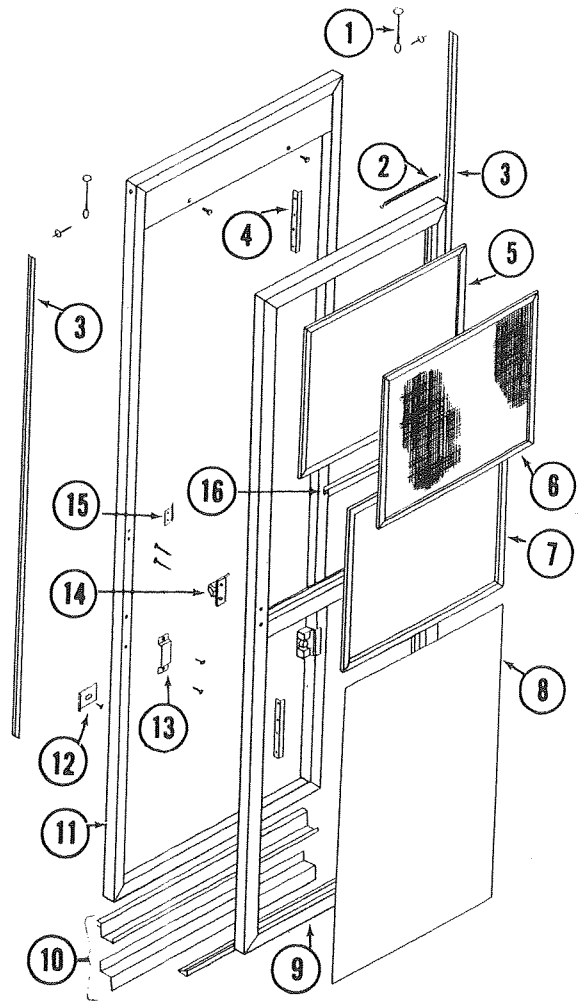

DRAIN SYSTEM

CODE	PART NO.	DESCRIPTION
1	4710A0301	Sink, Brushed Chrome, 1160, 1180, 1190, 1191, 1192, 1193
	4720B3491	Sink, Coppertone, 1170
2	4730C3151	Basket Strainer, Complete
	*4714A0661	Crumb Cup (Twist Out style)
	*4734-329	Foam Gasket
3	4734A0671	Drain Trap, 3/4" Barb
4	4734B0651	Drain Hose, 3/4" I.D., 6 1/2" long. This is length for 90. Cut to length for other trailers
5	4734A0681	Drain Spout, 3/4" Barb
	4737-255	Screw, x2, to attach drain spout