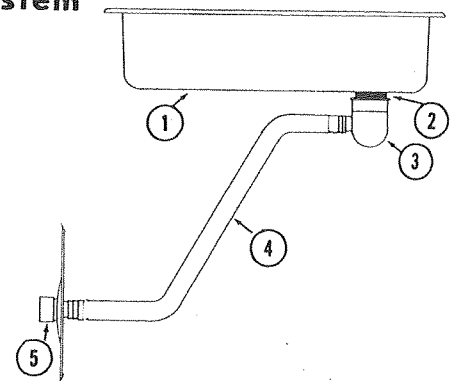

Drain System

*Not shown on parts diagram.

Items showing "x2" Etc. indicate they are used times two on assembly. They are sold one to a package.

NOTE: All 7 digit part numbers are not stock items and may take slightly longer for delivery.