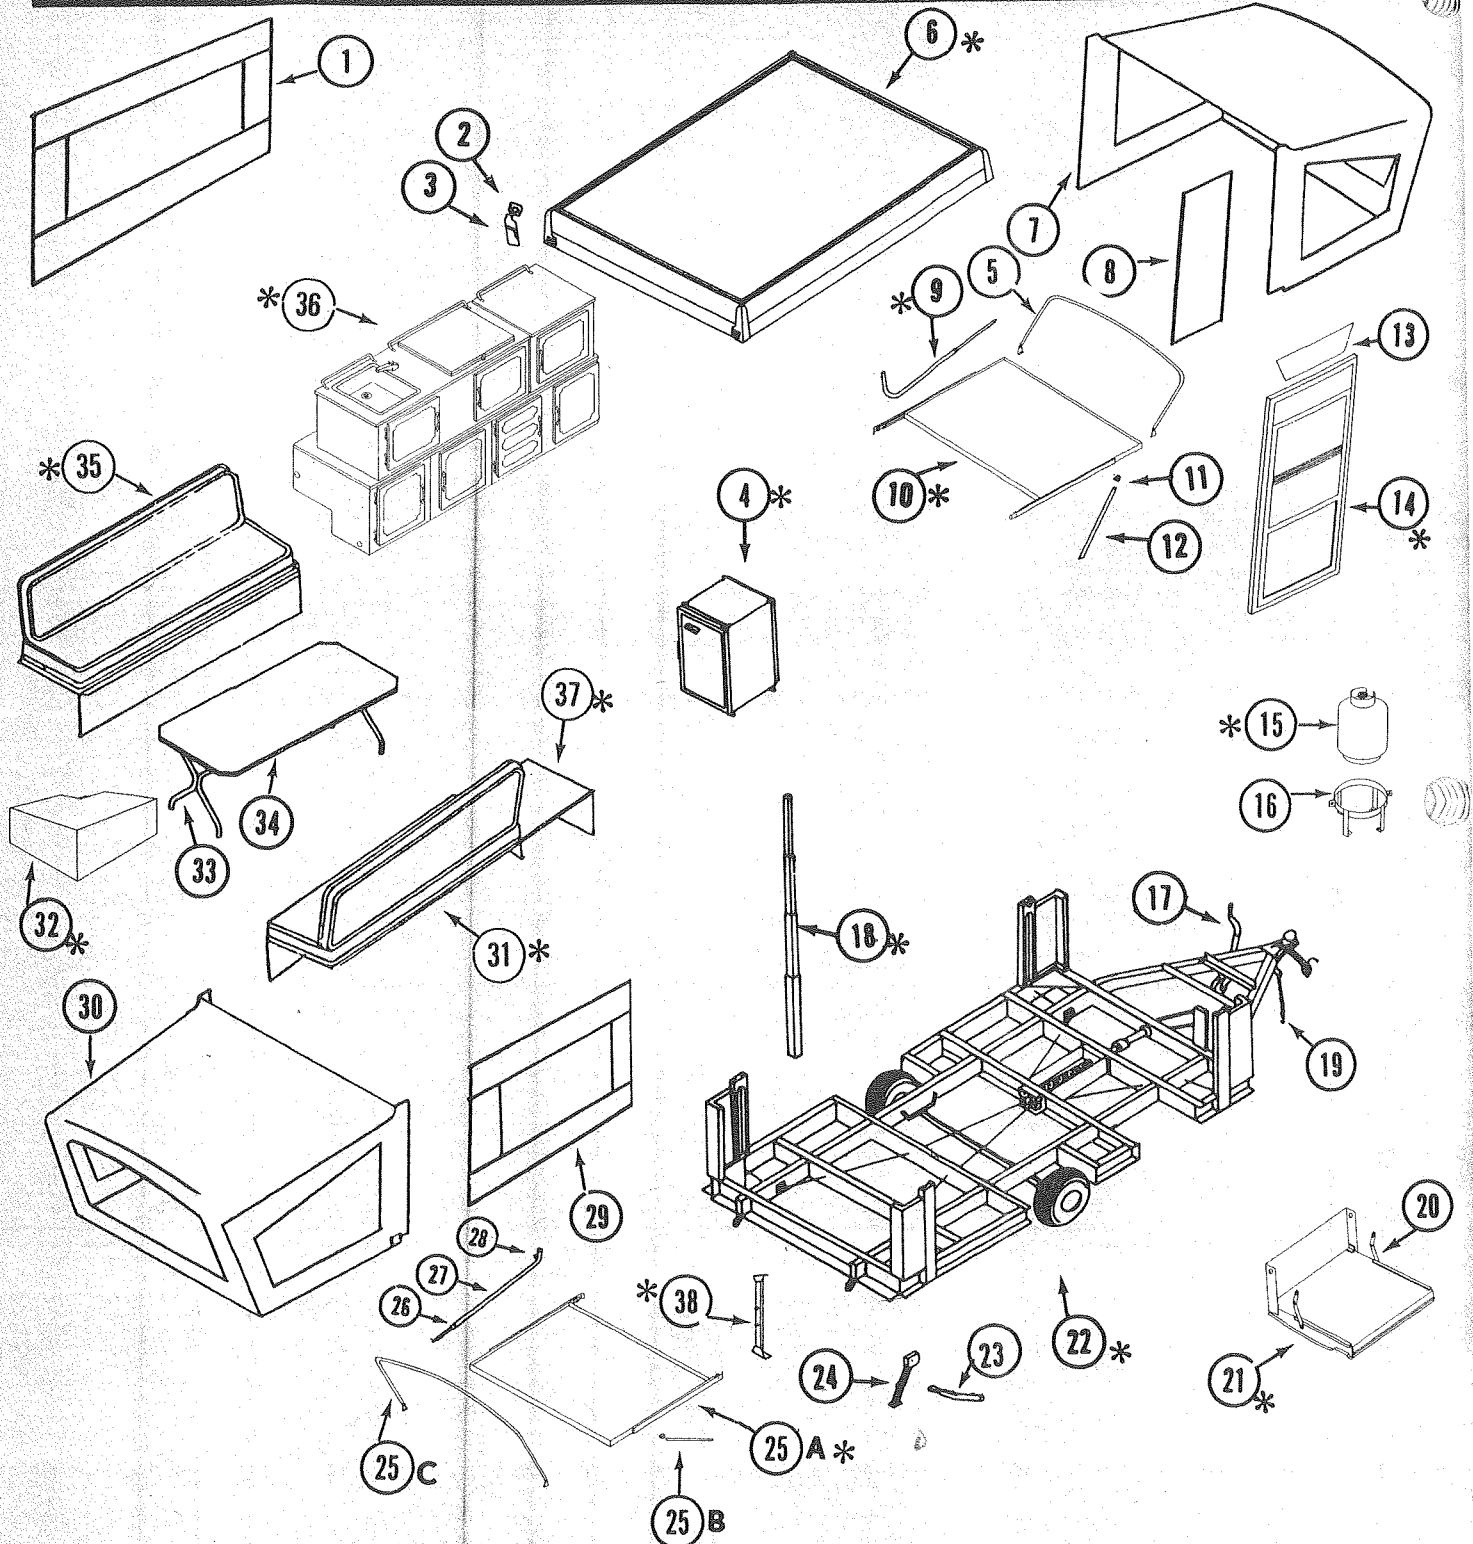

Model 1192
Yorktown®
Less Panels

1977 PARTS LIST

Coleman®
Camping Trailers

Camping Trailers

1977 PARTS LIST

Model 1192
Yorktown®
Less Panels

PARTS LIST--YORKTOWN® 1192, LESS PANELS

CODE	PART NO.	DESCRIPTION	CODE	PART NO.	DESCRIPTION
1	4724A6771	Side Canvas, Army Duck, Suntan	25A	4714A6411	Bed, Less Mattress, 4737A5131 and 4734A5881 Supports
2	4734A4091	Strike		*4725G5391	Mattress, Bali Copper Herculon with Rust Vinyl Back
3	4715B5051	Latch Ass'y	25B	4734A5881	Rear Bed Support Ass'y, Rust
	*4734-406	Latch Plate	25C	4737A5131	Canvas Bed Support Ass'y, Mt. Vernon Cream Color
	*1203-865	Rivet	26	4714-5491	Lock Adjusting Package
4	5257-709	Cooler	27	4720E5971	Canvas Support Ass'y, M.V. Cream
5	4737A5131	Canvas Bed Support, Mt. Vernon Cream Color	28	4734-670	Spring Clip Ass'y
6	4730N5241	Trailer Top	29	4724A6761	Small Window, Army Duck, Suntan
7	4724A6741	Front Canvas, Army Duck, Suntan	30	4727N6821	Canvas Boot, Army Duck, Suntan
8	4724A6781	Door Seal, Army Duck, Suntan	31	4733E555	Seat Ass'y, C.S. Less cushions and back rests
9	4733B6361	Canvas Support Ass'y, 1192		*4725J5281	Cushion, Bali Copper Herculon
10	4733B650	Bed, Front, Long		*4725J5821	Back Rest, Bali Copper Herculon
	*4725E6201	Small Mattress, Bali Copper Herculon	32	4733E1411	Water Tank with 3/8" Fittings
	*4725G5391	Regular Mattress		*4734A320	Water Tank Holddown Bracket
11	4734-514	Leg Bracket	33	4720B5461	Dinette Table leg Ass'y, M2 Includes all hardware to install legs on table top
12	4720C5821	Front Bed Support Ass'y, Rust	34	4732F5201	Dinette Table, Egyptian Marble
	4733C6351	Long Front Bed Support Ass'y, x2		*4732G1051	Table Top, (48" x 30")
13	4736E5811	Screen Door Flap, Army Duck, Suntan		*4720A5951	Table Strap Ass'y
14	4710H5051	Screen Door Ass'y	35	4733E556	Seat Ass'y, R.S. Less cushion and back rest
	4710H5091	Screen Door Jamb Ass'y		*4725J5281	Cushion, Bali Copper Herculon
		The Door and Door Jamb are sold only in individual packages		*4725J5821	Back Rest, Bali Copper Herculon
15	4733-6921	Gas Bottle Pkg., Complete	36	4737-650	Upper Galley Ass'y
16	4733D6281	Gas Bottle Bracket Ass'y, Rust		4733C689	Lower Galley Ass'y
17	4720B6661	Tongue Jack Ass'y		4733C688	Work Cabinet Ass'y
18	4733A5801	Lift Assembly	37	4737A580	Storage Cabinet Ass'y
19	4720C3031	Safety Chain	38	4734A5851	Spare Tire Mount, Rust
20	4734-5571	Swing Arm Assembly			
21	4737-6511	Access Door Ass'y			
22	4730M502	Frame, Not sold as unit			
23	4733-5951	Stabilizer Handle, Plated			
24	4720A0731	Stabilizer			
	*4714-0261	Stabilizer Foot			

*Parts not shown on parts diagram.