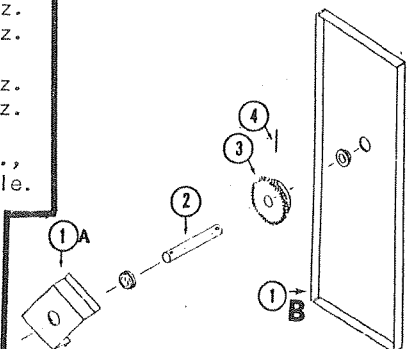

Sprocket Ass'y

SPROCKET ASS'Y, 4714A3851

CODE	PART NO.	DESCRIPTION

1	4720E580	Crank & Sprocket Support, Part A & B are welded together with Bushings pressed in place.
2	4730A340	Sprocket Shaft
3	4730B385	Steel Sprocket
4	4720B1481	Roll Pin