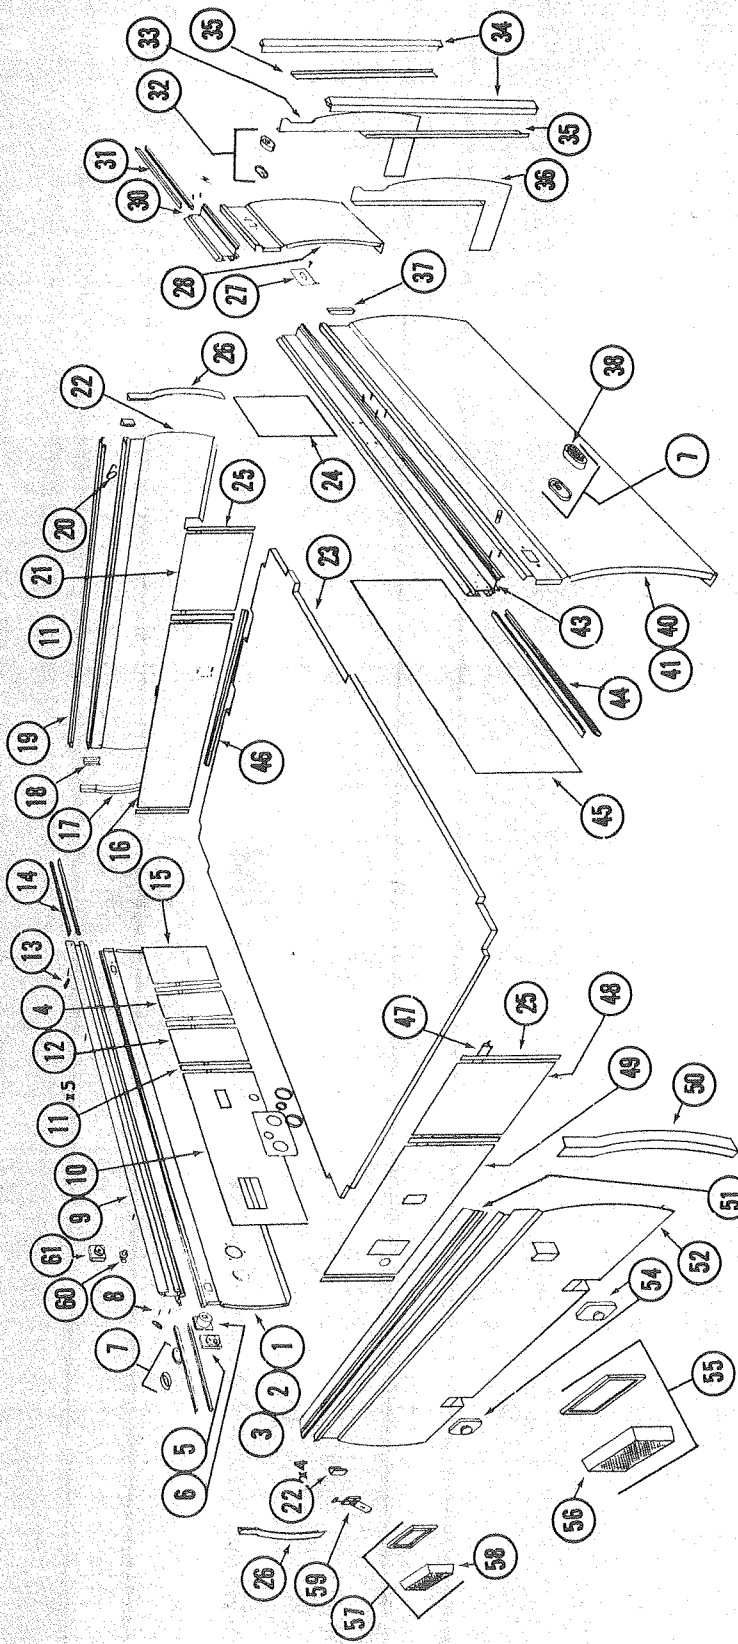

1977 PARTS LIST

PANEL PARTS LIST -- CONCORD, 1160

CODE	PART NO.	DESCRIPTION	CODE	PART NO.	DESCRIPTION	CODE	PART NO.	DESCRIPTION
1	4737F0161	Left Body Panel--All decals on panel	10	4737-149	Wall Panel, Left Rear	21	4720G209	Wall Panel, End Long
2	4737-172	Coleman Decal--On packaged panel		*4734A404	Dust Cover	22	4737-3991	See Electrical System Front Body Panel
3	4737A268	Concord Name Decal		*4733-174	Snap Bushing, x2	23	*1212-0121	Grommet, x2
4	4735-195	Strobe decals on panel		*4734-389	Snap Bushing, x1	24	661-00-000-02	Linooleum Floor Covering, Armstrong 69775 Calay Floor.
5	4731B1711	Recessed Fill Spout, Square	11	4720F2111	Panel Divider, x5	25	4737-295	Wall Panel, Short, C.S.
	*4735B098	Water Decal	12	4737-198	Wall Panel, Unfinished, Left Side Front	26	4733A367	Corner Divider, x3
6	4737-255	Tek Screw	13	4730A1181	Adjustable Stud Pkg M2	28	4733B4351	Corner, Left Rear, Right Front, Rust
	4733A2331	Cable Hatch, Square		*1203-867	Rivets x2 each stud	29	4737-1921	Screen Door Slider Pkg. Front, Rust
	*4710B361	Notice Decal	14	4730B1211	Left Front Rail Stops, M4 (two required)	28	4737C0181	Right Front Body Panel
	*4737-255	#8-18x5/8" Phillips Pan #2 Tek Screw	15	4737-198	Wall Panel	29	Number not assigned	
7	4735B1311	Side Marker Lamp, Red	16	4737-198	Wall Panel	30	4737B051	Side Rail, Right Front
	*1203-894	Rivet, x2 (holds lamp to trailer)	17	4720E210	Short End Wall Panel	31	4737-108	Rail Stops, x2 (Right Front Corner)
8	4714A0851	Side Marker Lamp Lens, Red	18	4733B1171	Corner, Right Rear, Left Front, Rust	4737-073		Rail Stops, x2 each location (Top & Bottom Rr)
9	4737A021	Roll Pin, M4	19	4720D180	Filler Plates, x4	4733B1321		Side Marker Lamp, Amber
	*1203-865	Rivet (Rail to Panel, x8	20	4730A1221	Safety Latch	4714A0841		Side Marker Lamp Lens, Amber
	*4737B223	48" Drapery Track