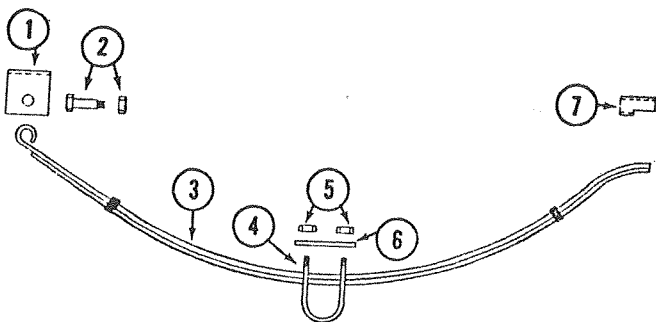

DEXTER AXLES--NOT SHOWN--For 1160

- 4737-574 Axle with Hub (Spg. Ctr. 51", Track Width 64", Overslung, 1400 lb.)
- 4714-0041 Axle Beam only
- *4714-579 Axle & Brake Ass'y (Accessory) (Dexter AF 44000-012)

*To add Axle with Brakes, the entire axle must be removed and 4714-579 added.

PARTS LIST--DEXTER SPRING & HANGERS

CODE	PART NO.	DESCRIPTION
1	4737-132	Front Hanger (Dexter 28-39)
2	4737-1311	Bolt & Nut (Dexter 6-7, 7-3)
3	4737-1341	Spring, 700*, (Dexter 72-3)
4	4714-005	U-Bolt (Dexter 11-54)
5	4714-006	U-Bolt Nut (Dexter 6-10)
6	4714-007	Tie Plate (Dexter 12-28)
7	4737-133	Rear Hanger (Dexter 30-37)