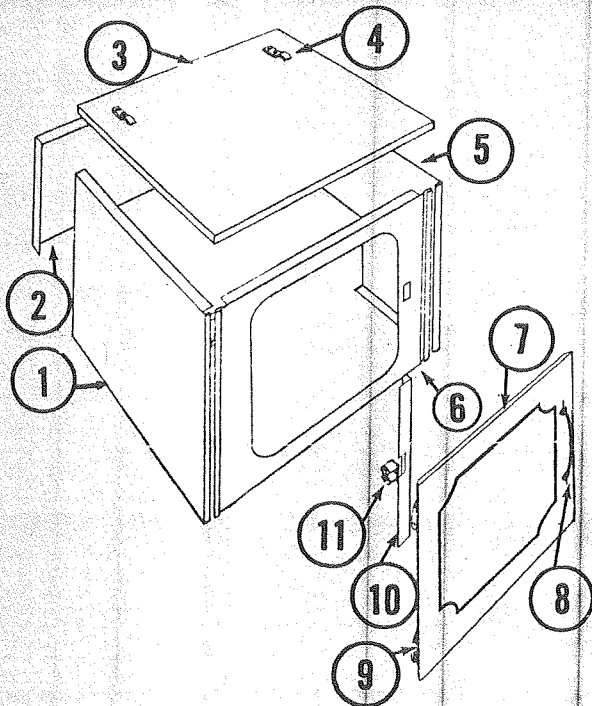

Storage Cabinets

1977 PARTS LIST

STORAGE CABINET, 4737A582, 1170
STORAGE CABINET, 4734A631, 1180
STORAGE CABINET, 4739-527, 1193