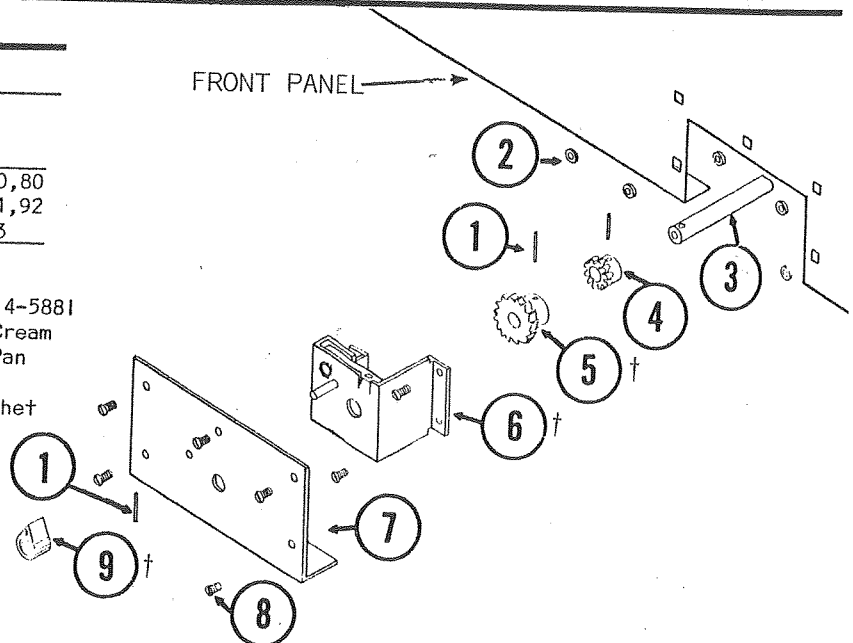

NOT SHOWN ABOVE

4714-5871 Lift Trim Pkg.

+Will be replaced by 4715-537.

NOTE: All cable assemblies come with cable clips No 4720C169.

DETAIL A

RATCHET ASSEMBLY AND RELATED PARTS

CODE	PART NO.	DESCRIPTION
1	4720B1481	Roll Pin, M5
2	4715-301	Spacer
3	4720C120	Whiffle Tree Extension, 60, 70, 80
	4730C120	Whiffle Tree Extension, 90, 91, 92
	4739-001	Whiffle Tree Extension, 1193
4	4730B384	Sprocket
5	†4737-450	Ratchet (Sold in 4714-5881)
6	†4737-675	Ratchet Bracket (Sold in 4714-5881)
7	4715B123	Front Filler Panel, Mt. V. Cream
8	4737-255	Screw, #8-18 5/8" Phillips Pan
9	†4737-451	Knob (Sold in 4714-5881)
	*4714-5881	Ratchet Ass'y--Contains Ratchet Ratchet Bracket and Knob.