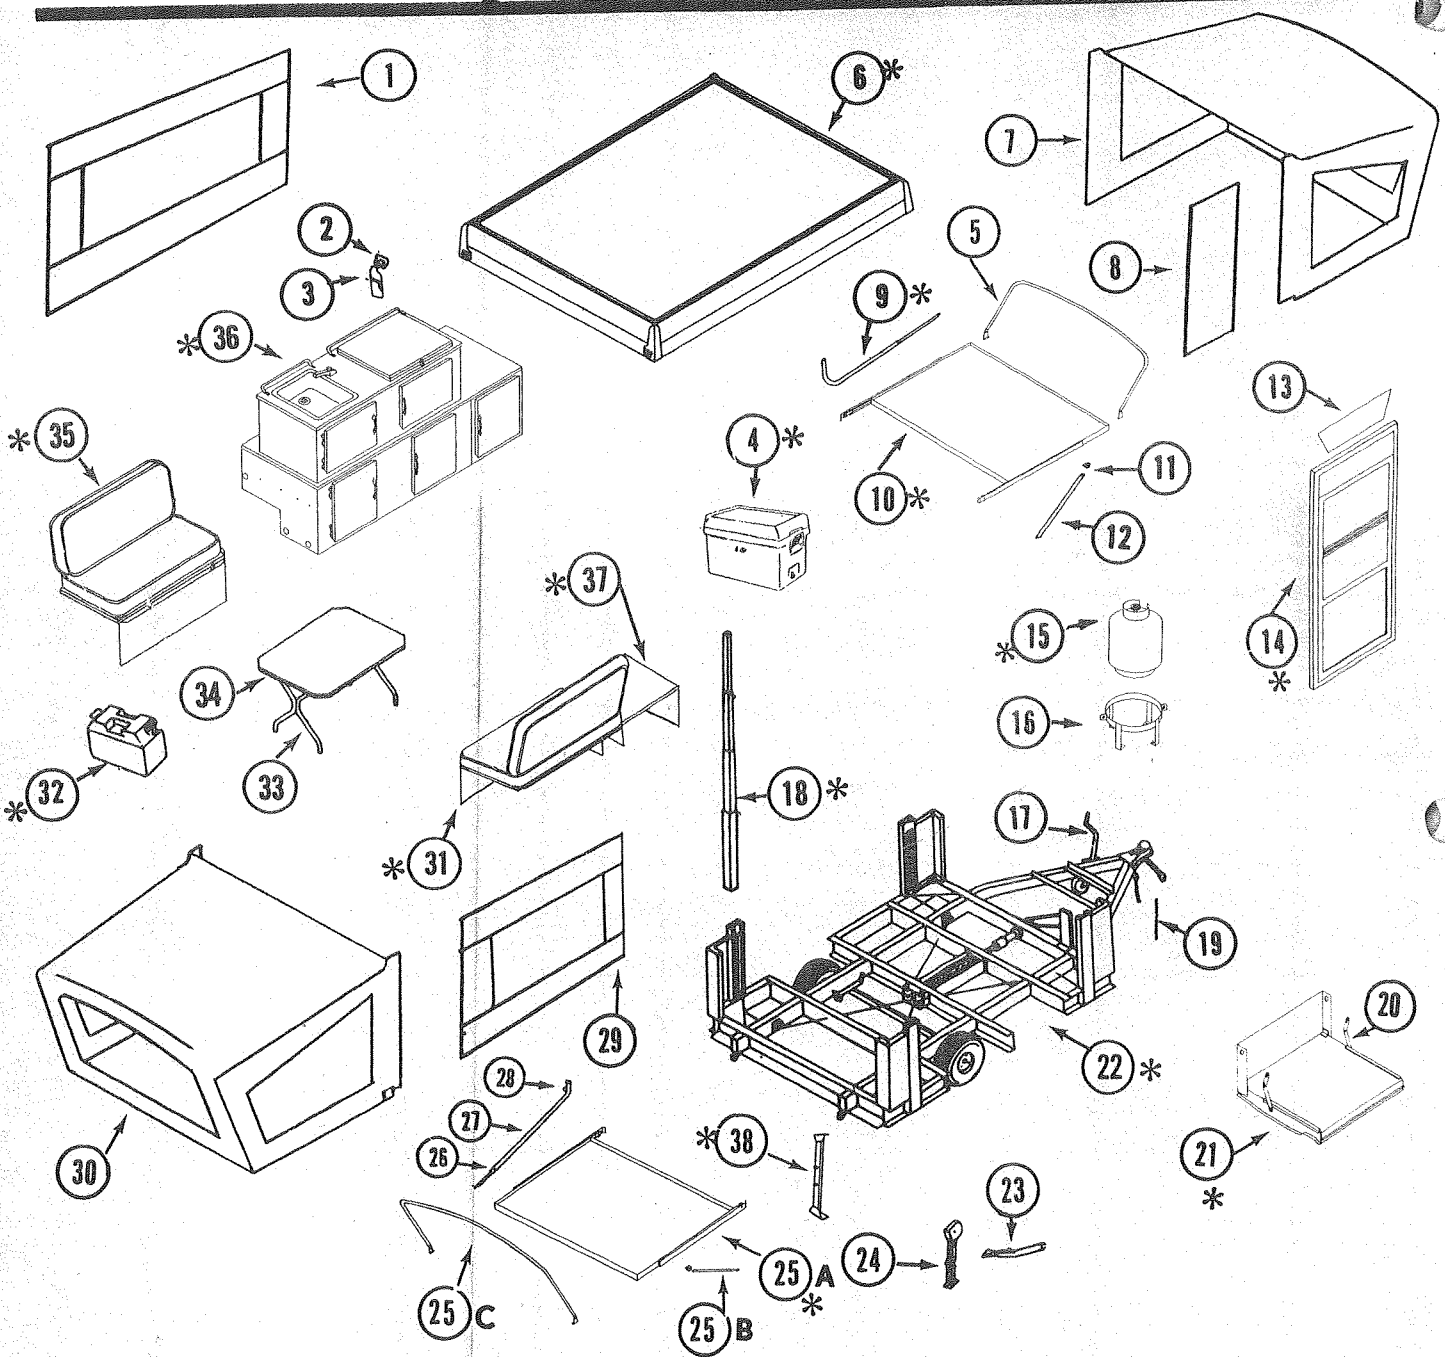

Model 1170
Gettysburg®
Less Panels

1977 PARTS LIST

Coleman®
Camping Trailers

PARTS LIST--GETTYSBURG®, 1170, LESS PANELS

CODE	PART NO.	DESCRIPTION	CODE	PART NO.	DESCRIPTION	
1	**4727N6801	Side Canvas, Polaris Duck, Suntan	25A	4714A6411	Bed, Less Mattress, 4737A5131 and 4734A5881 Support	
	4727R6801	Side Canvas, Army Duck, Suntan		*4724-5491	Mattress Comp., Intermezzo Beige	
2	4734A4091	Strike	25B	4734A5881	Rear Bed Support Ass'y, Rust	
3	4715B5051	Latch Ass'y	25C	4737A5131	Canvas Bed Support, Mt. Vernon Cream Color	
	*4734-406	Latch Plate		26	4714-5491	Lock Adjusting Pkg.
	*1203-865	Rivet		27	4720E5971	Canvas Support Ass'y, Mt. Vernon Cream Color
4	5285B704	Cooler		28	4734-670	Spring Clip Ass'y
5	4737A5131	Canvas Bed Support Ass'y		29	**4728B6871	Small Window, Polaris Duck
6	4734C5241	Top Ass'y			4728C6871	Small Window, Army Duck, Suntan
7	**4727M6821	Canvas Boot, Polaris Duck, Suntan		30	**4727M6821	Canvas Boot, Polaris Duck
	4727N6821	Canvas Boot, Army Duck, Suntan			4727N6821	Canvas Boot, Army Duck, Suntan
8	**4728B6851	Door Seal, Polaris Duck, Suntan		31	4733D551	Seat Ass'y, Less Cushions & Back Rests
	4728C6851	Door Seal, Army Duck, Suntan			*4724A5131	Dinette Cushion, Intermezzo Beige
9	4720E5971	Canvas Support Ass'y			*4724A5141	Back Rest Ass'y, Intermezzo Beige
10	4714A6411	Bed, Less Mattress, 4737A5131 & 4720C5821 Supports		32	4735-2131	Water Tank
	*4724-5491	Mattress, Comp. Intermezzo Beige		33	4720B5461	Dinette Table Leg Ass'y, M2 Includes all hardware to install legs on table top.
11	4734-514	Leg Bracket		34	4737-5011	Table, Egyptian Marble
12	4720C5821	Front Support Ass'y, Rust			4737-1511	Table Top (37 7/8" x 30")
13	**4736D5811	Screen Door Flap, Polaris Duck			*4720A5951	Table Strap Ass'y
	4736E5811	Screen Door Flap, Army Duck		35	4733D582	Seat Ass'y, R.S., Less Cushion & Back Rest
14	4710H5051	Screen Door Ass'y			*4724A5131	Dinette Cushion, Intermezzo Beige
	4710H5091	Sc. Door Jamb Ass'y			*4724A5141	Back Rest Ass'y, Intermezzo Beige
		The Door and the Door Jamb are sold only in individual packages		36	4737B553	Upper Galley Ass'y
15	4733-6921	Gas Bottle Package, Complete			4737B521	Lower Galley Ass'y
16	4733D6281	Gas Bottle Bracket, Rust		37	4737A582	Storage Cabinet Ass'y
17	4720B6661	Tongue Jack Ass'y		38	4734A5851	Spare Tire Mount, Rust
18	4733A5801	Lift Assembly				
19	4720C3031	Safety Chain				
20	4734-5571	Swing Arm Ass'y				
21	4734C5161	Access Door Ass'y				
22	4720M502	Frame Assembly				
23	4733-5951	Stabilizer Handle, Plated				
24	4720A0731	Stabilizer				
	*4714-0261	Stabilizer Foot Ass'y				

*Parts not shown on diagram.

**Canvas made of Polaris Duck was used on Trailers, Serial Numbers 1001 through 1800.