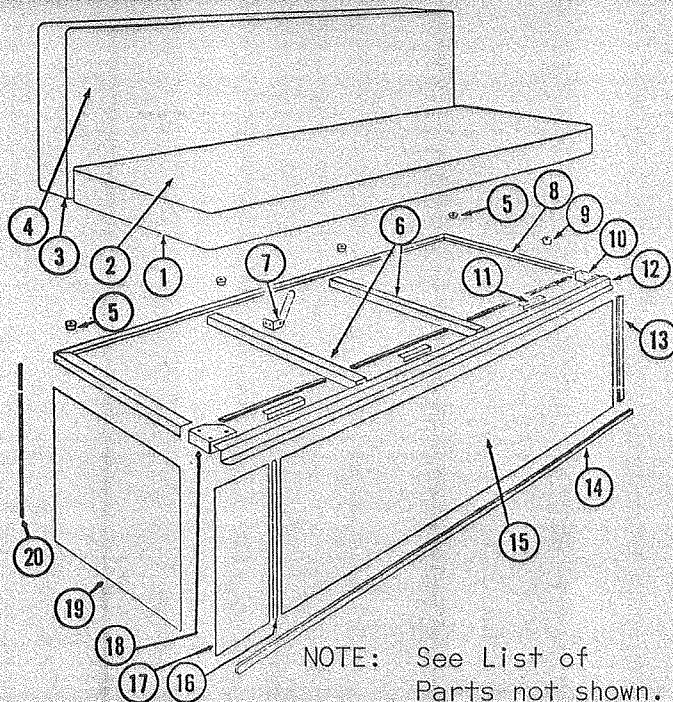

CODE	PART NO.	DESCRIPTION
1	+CUSHION ASS'Y	
	4724-5271	1160, 39"x17"x3"
	4724A5131	1170, 39"x17"x3"
	4725H5241	1180,1193 Rear, 39"x17"x3"
	4725J5281	1190,1192, 56"x17"x3"
	4733B6631	1191, 39"x17"x3"
	4724-5441	1193 Frt., 35½x 16 3/16"x3"
2	+CUSHION COVER ASS'Y	
	4725H5551	1160, 1180, 1193 Rear
	4724-6261	1170
	4725J5561	1190, 1192
	4728D6251	1191
	4724-2351	1193 Front (Short)
3	+BACK REST ASS'Y	
	4724-5431	1193 Frt., 35½"x19½"x3"
	4724-5281	1160, 39"x19½"x3"
	4725H5711	1180, 1193 Rear, 39"x19½"x3"
	4724A5141	1170, 39"x19½"x3"
	4725J5821	1190, 1192, 56"x19½"x3"
	4733B6641	1191, 39"x19½"x3"
4	+BACK REST COVER ASS'Y	
	4725H5721	1160, 1180, 1193 Rear
	4724-6281	1170
	4724J5691	1190, 1192
	4728D6241	1191
	4724-2381	1193 Front Seats (Short)
5	4710A2681	Stop Button Package
	*1103B1016	Screw (Not in 4710A2681 Pkg.)
6	4733C030	Cushion Supports, x2
7	4734-386	Support Arm) (Parts shown
	4734-385	Seat Bracket) (assembled on
	1203B221	Rivet) (drawing.
8	4733C032	Seat Support, -60,-70,-80,-91 and 93 Rear
	4733C037	Seat Support, 1190, 1192
	4737-487	Seat Support, 1193 Front Seats
9	4710-2681	Stop Button. 4731-387 Bolt in Pkg.
10	4737-312	Seat Bracket, Right
11	4737-236	Seat Tab, Long--90,-92, C.S. Not used -60,-70,-80,-93
12	4733C179	Table Rest, Roadside, -60,-70,-80,-91, and 93 Rear
	4733D197	Table Rest, Roadside, -90,-92
	4733C186	Table Rest, Curbside,-60,-70,-80,-93 Rear
	4733D196	Table Rest, Curbside, -90,-92
	4737-488	Table Rest, Roadside, -93 Frt.
	4737-489	Table Rest, Curbside, -93 Frt.