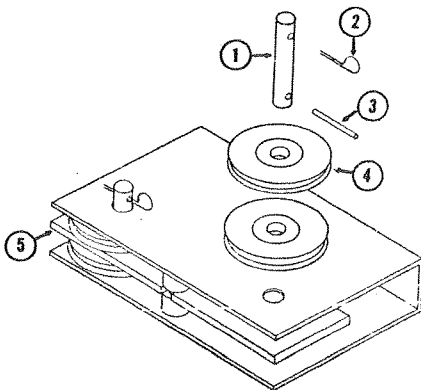

SEPARATOR PULLEY PACKAGE

CODE	PART NO.	DESCRIPTION
	4714-6371	Separator Pulley Pkg. 1193
	4715B6371	Separator Pulley Pkg. Except 1193
1	4720D1561	Long Pin, M2
2	1204B108	Cotter Pin, x4
3	4710-3621	Roll Pin, M4
4	4715-537	Steel Pulley & Bearings
5	4715B566	Separator--Sold only in 4715B6371
	4739-516	Separator--Sold only in 4714-6371