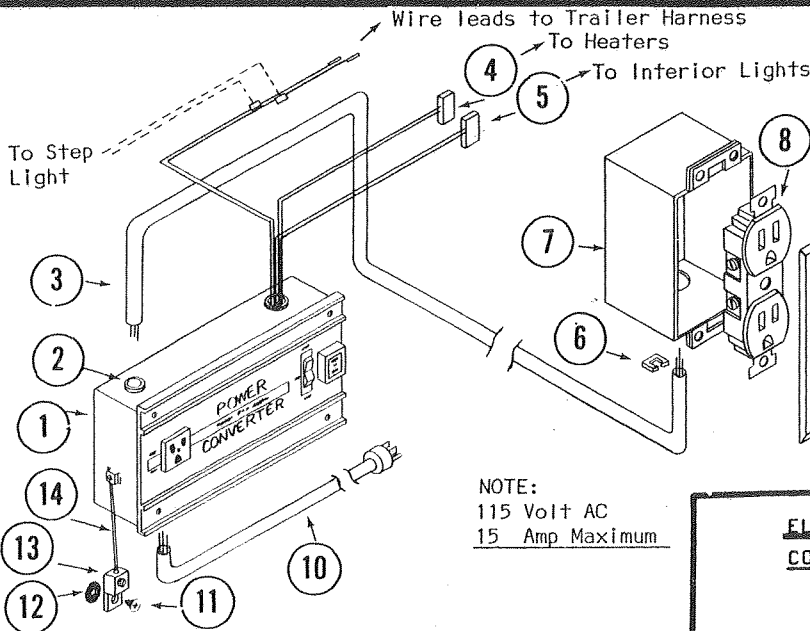

**Electrical System
Breaker Switch
Pin & Caps**

**1977
PARTS LIST**

ELECTRICAL SYSTEM--1160, 1180, 1190, 1191, 1192, 1193

CODE	PART NO.	DESCRIPTION
1	4733D6401	Power Converter, Less Cord
	*1203-871	Rivet (Converter to Panel)
	*1143B0806	Screw (Holds Converter Front to Converter)
	*4714-021	Fuse, 4 Amp.
	*4714-0471	Breaker Switch
2	4734-365	Strain Relief, x2
3	402-14-000-03	15 Ft. Receptical Romex, 1160
	4733-014	Receptical Romex, 1180
	4734-467	Receptical Romex, 1191
	4733-016	Receptical Romex, 1190, 1192, 1193
4	4735-6901	Heater Harness
	*4734-377	1" Bushing, x2
5	4735A6731	Light Harness
6	1216-239	Strain Relief
7	4710A363	Box
	*1203-874	Pop Rivet
8	4710A354	Receptacle
9	4710A355	Receptacle Cover
10	4733-1651	Cord Set, 25 Feet (115 Volts, 15 Amp.
11	4733-411	Tek Screw Standard (UL Approved)
12	1202B825	Washer
13	4737-130	Squeeze Terminal
14	4732A434	Ground Wire

ITEMS NOT SHOWN ON DIAGRAM

4735-694	Wire Lead Ass'y, Black
4735-695	Wire Lead Ass'y, White
1216-208	Connector, x5
4735A290	Harness Mounting Bracket
4734B340	Converter Panel (Rear)
4731A136	Angle
1203-886	Pop Rivet (Angle)
4720C209	End Panel, (Front) Wood
1201-870	Tube Clamp 3/8"
1203-865	Rivet (to put on clamp)
1201-873	Clamp, 1/2"
1103B1010	Rivet to put on Clamp 1201-873
4730B173	Table Stop
4731J137	End Panel (Rear) Wood
4734-366	Strain Relief (Rear)

*Parts not shown on Diagram.