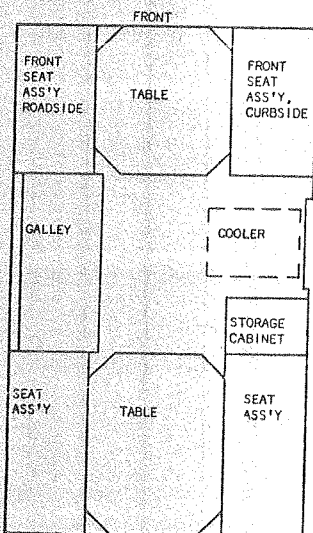

*Parts not shown on Parts Diagram.

SARATOGA, 1193, 4739-700
Interior Height: 6'5"
Size Closed: 6'8" x 14'6"
Size Opened: 6'8" x 21'4"
Road Height: 47"
*Curb Weight: 1,400 lbs.
*Hitch Weight: 170 lbs.
Floor Area: 6'2" x 10'6"
Cabinet Space: 48 Cu. Ft.
Tire Size: 20.5 x 8 - 10"
Brakes: Not Standard
Beds: Two: Standard, 51"x72"
Conv. Dinette/Bed: x2, 40" x73", 36"x73"
Tables: Two: 38"x30", 35 1/2" x30"
Courtesy Light: Not Standard
Sleeping Capacity: 8

SARATOGA -- COLOR
Body Panel: Mount Vernon Cream
Canvas: Suntan
Counter Top: Butterscotch Mellowtone with Danish Walnut Trim:
Cushions: Brown Plaid Herculon
Decals: Rust
Drapes: Rust Polyester Knit Vinyl
Back
Interior: Wood Grain Knotty Pecan
L. Gal. Top: Wood Grain Knotty Pecan
Mattress: Brown Plaid Herculon with Rust vinyl Back
Table Top: Butterscotch Mellowtone with Danish Walnut Trim
Sand. Panel: White
Tongue: Rust

*Less optional Acc'y's & coupled to tow vehicle.