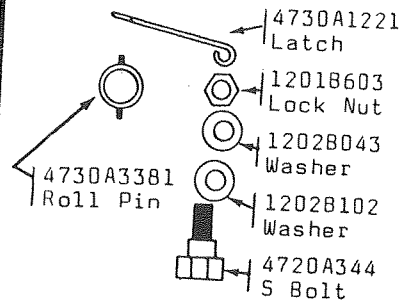

SAFETY LATCH ONLY, 4730A1221.
Other parts sold separately.

ADJUSTABLE STUD
4730A1181

SCREW EYE
4734A2191
Sold in Pkg.
of four

STUD
4730A354

SAFETY PIN
4732A479

CABLE CLIP
4730A325
For 1/16" Cable
(Galley Cables)

CABLE CLIP
4720C169
For 1/8" Cable
(Lift &
Whiffletree)

CANVAS CLIP
4730A260