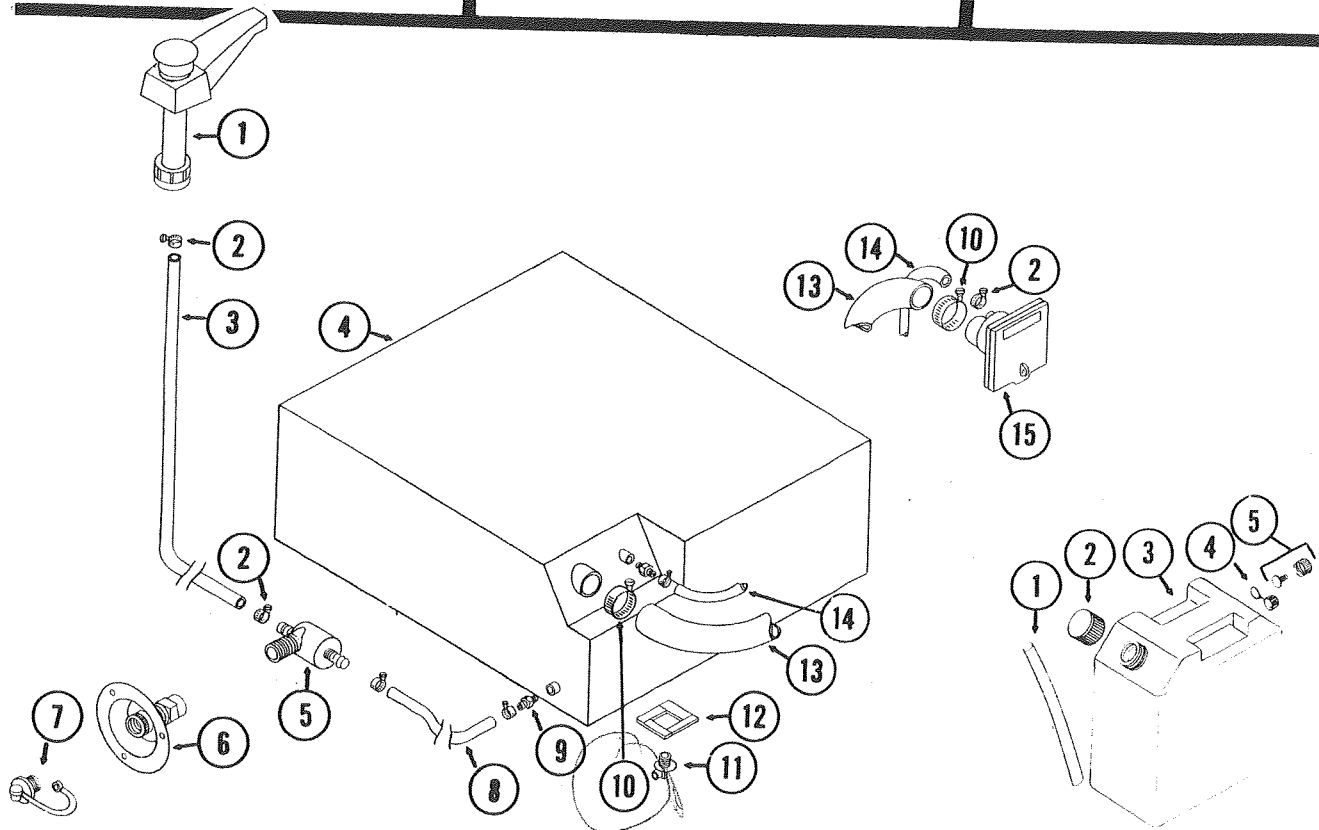

WATER SYSTEM--1100 SERIES TRAILERS

CODE	PART NO.	DESCRIPTION
1	4714E1411	Water Tank, Spigot & 2 Adapters
	4734-0161	Zurn Pump
	4714-0461	Pump Repair Kit
2	4731-305	Adjustable Hose Clamp, 5/8"
3	4714A0101	High Pressure Hose, 72"
	4714-0101	High Pressure Hose, 54"
	4714-038	High Pressure Hose, sold per foot. Models 90 & 92 need 61"; 60, 80, 91 Need 48"
4	4733E1411	Water Tank, with 4715E4381 Spigot and two 4732A4561 Adapters
	*4734A320	Tank Bracket, x2
	*1103B1012	Screw, x2 each Bracket Use four pieces of tape under water tank brackets
5	4734-432	Check Tee
6	4732B1521	City Water Fill Ass'y, Complete with cap
	*4737-255	Screw, #8-18", 12 Point, 5/8"
7	4714-0481	City Fill Cap & Plastic Strap
8	4714-038	High Pressure Hose, 3/8" I. D. x 5/8" O.D. (Sold by Foot) 90's Need 30", 80 need 48" Model needs 31"
9	4732A4561	Hose Adapter, x2 --Use only with "E" Tank
	*4732-4561	Hose Adapter, use on early Models with "D" Tank. 1/2" Th.
10	4715-450	Hose Clamp, 1 1/4"

CODE	PART NO.	DESCRIPTION
11	4715E4381	Spigot, use with E Tank. 3/8"
	*4715D4381	Spigot, use with D Tank. 1/2"
12		Use Foam Tape. Tape four pieces around drain Spigot on water tank.
13	4731E1081	Large Hose, 1 1/4" I.D. (Flexible Non-Toxic Hose)
14	4733B1201	Vent Hose, 1/2" O.D. Clear, 11" 3/8" I. D. Transparent Tube
15	4731B1711	Recessed Fill Spout (Square)
	*4737-255	Screw, x4
	*4735B098	Water Decal

WATER BOTTLE, 1170, PART NO. 4735-2131

CODE	PART NO.	DESCRIPTION
1	4714-067	Suction Stem
2	4714-0231	Large White Cap
3	4735-2131	Water Tank
	*4735B098	Water Decal
4	4714-0221	Small Cap with Tie-On
5	4714-024	Bulb Stem & Collar Cap
	Item not shown on parts diagram	
	*4714A2111	Water Line, 6 1/2 ft. 3/8"
	*4731-305	Clamp

*Not shown on parts diagram.

Items showing "x2" Etc. indicate they are used times two on assembly. They are sold one to a package.
NOTE: All 7 digit part numbers are not stock items and may take slightly longer for delivery.