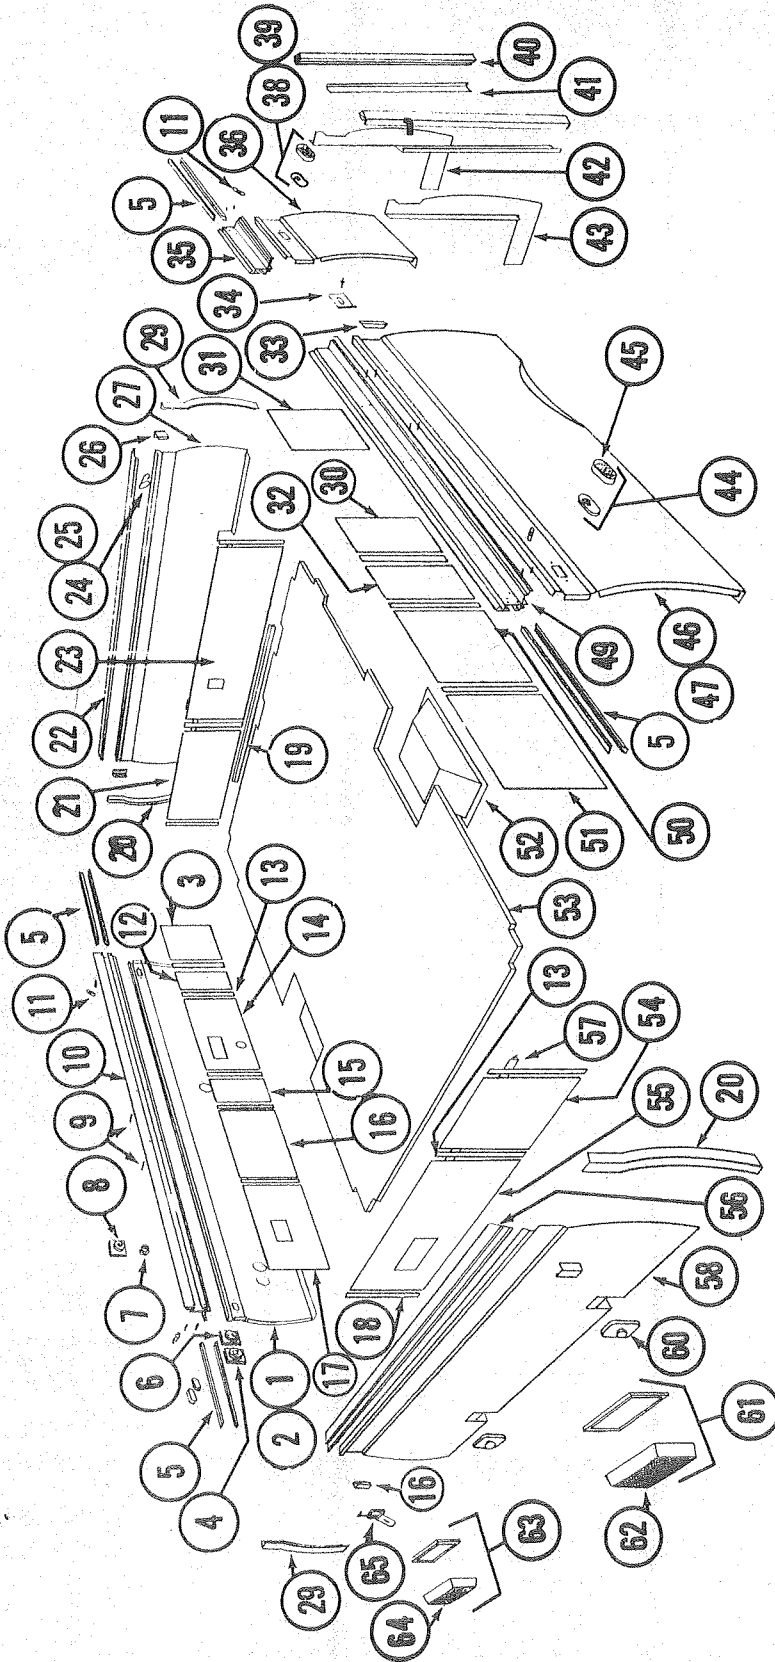

Panels-- Gettysburg®
Valley Forge® Saratoga
Brandywine®
Lexington & Yorktown®

1977 PARTS LIST

Coleman
Camping Trailers

PANELS PARTS LIST
1170 GETTYSBURG; 1180 VALLEY FORGE; 1190 BRANDYWINE; 1191 LEXINGTON; 1192 YORKTOWN; AND 1193 SARATOGA.

CODE	PART NO.	DESCRIPTION	USED ON MODELS	
1	4734D1021	Left Body Panel	1170	
	4733K1081	Left Body Panel	1180	
	4734G0241	Left Body Panel	1190, 1191, 1192	
	4739-0171	Left Body Panel	1193	
2	4733B462	Name Decal, Gettysburg	1170	
	4733C051	Name Decal, Valley Forge	1180	
	4733D407	Name Decal, Brandywine	1190	
	4734B468	Name Decal, Lexington	1191	
	4733C463	Name Decal, Yorktown	1192	
	4739-022	Name Decal, Saratoga	1193	
3	4737A287	Panel, Wall, Left Front	1170, 1180	
	4737-157	Panel, Wall, Unfinished	1190, 1192	
	4737-452	Panel, Wall, Elec.	1191	
	4739-014	Panel, Wall, 39 3/8" Long	1193	
4	4733A2331	Cable Hatch	All	
	*4710B361	Notice Plate	All	
5	4730B1211	Rail Stops	All	
	6	4731B1711	Recessed Fill Spout	Not on 1170
	*4735B098	Water Decal	Not on 1170	
7	4734A0681	Drain Spout	All	
8	4732B1521	City Water Fill, Metal	All	
	*4714-0481	City Fill Cap & Strap	All	
9	4710-3621	Roll Pin, M4	All	
10	4734A177	Side Rail, Left	1170, 1180	
	4734A176	Side Rail, Left	1190, 1191, 1193	
	4734A178	Side Rail, Left	1192	
11	4730A1181	Adjustable Stud Pkg, M2	All	
12	4737-195	Wall Panel	All	
13	4720F2111	Panel Dividers	All	
14	4737A303	Wall Panel	1170, 1180	
	4737-156	Wall Panel	1190, 1192	
	4737-158	Wall Panel	1191	
	4739-015	Wall Panel, 29 3/8"	1193