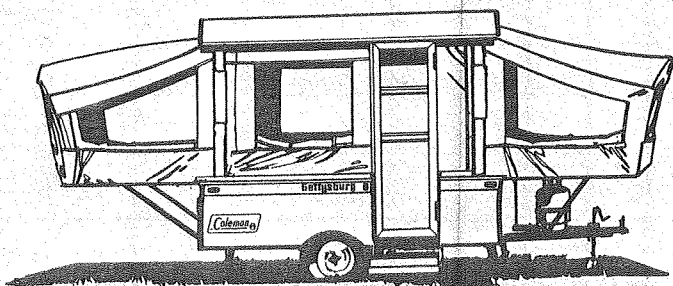

*Parts not shown on Parts Diagram.

**Canvas made of Polaris Duck was used on Trailers, Serial Number 1001 through 1850.

Concord

CONCORD, 1160, 4737A702

Interior Height: 6'5"
 Size Closed: 6'8" x 10'11"
 Size Opened: 6'8" x 15'10"
 Road Height: 44"
 *Curb Weight: 890 lbs
 *Hitch Weight: 100 lbs
 Floor Area WxL: 6'2" x 3'10"
 Cabinet Space: 39 Cu. Ft.
 Tire Size: 16 x 6.50 - 8"
 †Brakes: †Not Standard
 Beds: One Std. 30" x 72"
 One Small 30" x 72"
 Conv. Dinette/Bed: x1, 40" x 73"
 Tables: x1, 38" x 30"
 Courtesy Light: Not Standard
 Hub Caps: Standard
 Sleeping Capacity: 5

*Less optional Accessories and coupled to tow vehicle.

†To add brakes, it requires a complete new axle, No. 4714-579.

Model 1170
Gettysburg®
Less Panels

1977 PARTS LIST

Coleman®
Camping Trailers

*SEE INDEX FOR PAGE SHOWING PARTS BREAKDOWN DIAGRAMS.

*Parts not shown on diagram.

**Canvas made of Polaris Duck was used on Trailers, Serial Numbers 1001 through 1800.

GETTYSBURG, 1170, 4733D700

Interior Height: 6'5"
 Size Closed: 6'8" x 12'6"
 Size Opened: 6'8" x 19'4"
 Road Height: 47"
 *Curb Weight: 1,100 lbs.
 *Hitch Weight: 110 lbs.
 Floor Area WxL: 6'2" x 8'6"
 Cabinet Space: 42 Cu. Ft.
 Tire Size: 5.30 x 4.50 - 12"
 Brakes: Not Standard
 Beds: Two Std., 51" x 72"
 Conv. Dinette/Bed: x1, 40" x 73"
 Tables: x1, 38" x 30"
 Courtesy Light: Not Standard
 Hub Cap: Not Standard
 Sleeping Capacity: 6