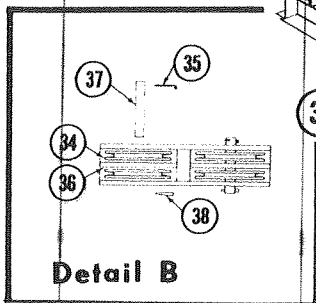

U
A
-

Chassis

1977 PARTS LIST

CHASSIS--ALL 1100 SERIES (Not sold as unit)

CODE	PART NO.	DESCRIPTION
1	4733A5801	Lift Ass'y--See Parts Diagram
	*4714-5871	Lift Trim Package
	*4734-411	Lift Trim, x4, 1170 Only
	*4738-046	Hex Head Bolt, x3, Lift to side Panel
2	4733B1541	Corner Bulkhead
	*1203C875	Rivet, x2 each Bulkhead
3	4732B3671	Adjustable Pulley Bracket x4, (Welded to frame)
4	4720A3331	Jack Bracket for 4720B6661
5	4733-119	Whiffle Tree Ext., 1160
	4720C120	Whiffle Tree Ext., 1170, 1180
	4730C120	Whiffle Tree Ext., 1190's
	4739-001	Whiffle Tree Ext., 1193
6	4720B6661	Tongue Jack Ass'y (Atwood)
7	4720A3341	Snap Ring for 4720B6661
8	4730B3381	Roll Pin, Long
9	4730B384	Small Steel Sprocket--See Miscellaneous Page
	*4720A088	Nylon Bushing
10		Number not used
11	4730C3691	Chain, 1100 Series
	*4730A3811	Master Link
	*4714-0351	Half Link
12	1212-0121	Grommet
13	4733D6281	Gas Bottle Bracket, Comp., Rust
	*1200B303	Bolt, x4, 5/16"-18x3/4"
	*1202B043	Washer, x4
	*1201B607	Lock Nut, x4
	*4734-180	Machine Screw 1/4"-20x2"
	*1201B6101	Lock Nut, x2, 1/4"-20

CODE	PART NO.	DESCRIPTION
14	4733-6921	Gas Bottle, Complete
15	4735-6751	Wire Harness
	*4735A290	Bracket (on Tongue)
	*4735-6871	Power Harness, 1190's, 20 Foot. Cut to length for 1160, 16 Ft; 1180 18 Ft. Not used 1170
	*1201-870	Clamp
	*4737-255	Screw for Clamp
16	4735-6741	Pigtail
17	4730A3561	Coupler
	4714-2211	Coupler Repair Kit
	4771-263	Hitch Pin
18	4720A5211	Crank Handle
19	4720C3031	Safety Chain
20	4730F179	Bottle Angle, Front
21	4730F178	Bottle Angle, Rear
22	4720B1481	Roll Pin, M5
23	4720A1221	Coupling--Use 2 4720B1481 pins
24	4720E5201	Whiffle Tree--See Misc. Pages
	*4734A2191	Screw Eye, M4
	*4730B129	Screw Socket
	*4720A2421	Trust Bearing
	*4720B238	Thrust Nut
	*4720C169	Cable Clips, x4
	*4720B240	Screw Retainer
	*4720A241	Retainer Plate

NOTE: See Page 32 for Separator Pulley Package.

*Not shown on parts diagram.

Items showing "x2" Etc. indicate they are used times two on assembly. They are sold one to a package.

NOTE: All 7 digit part numbers are not stock items and may take slightly longer for delivery.