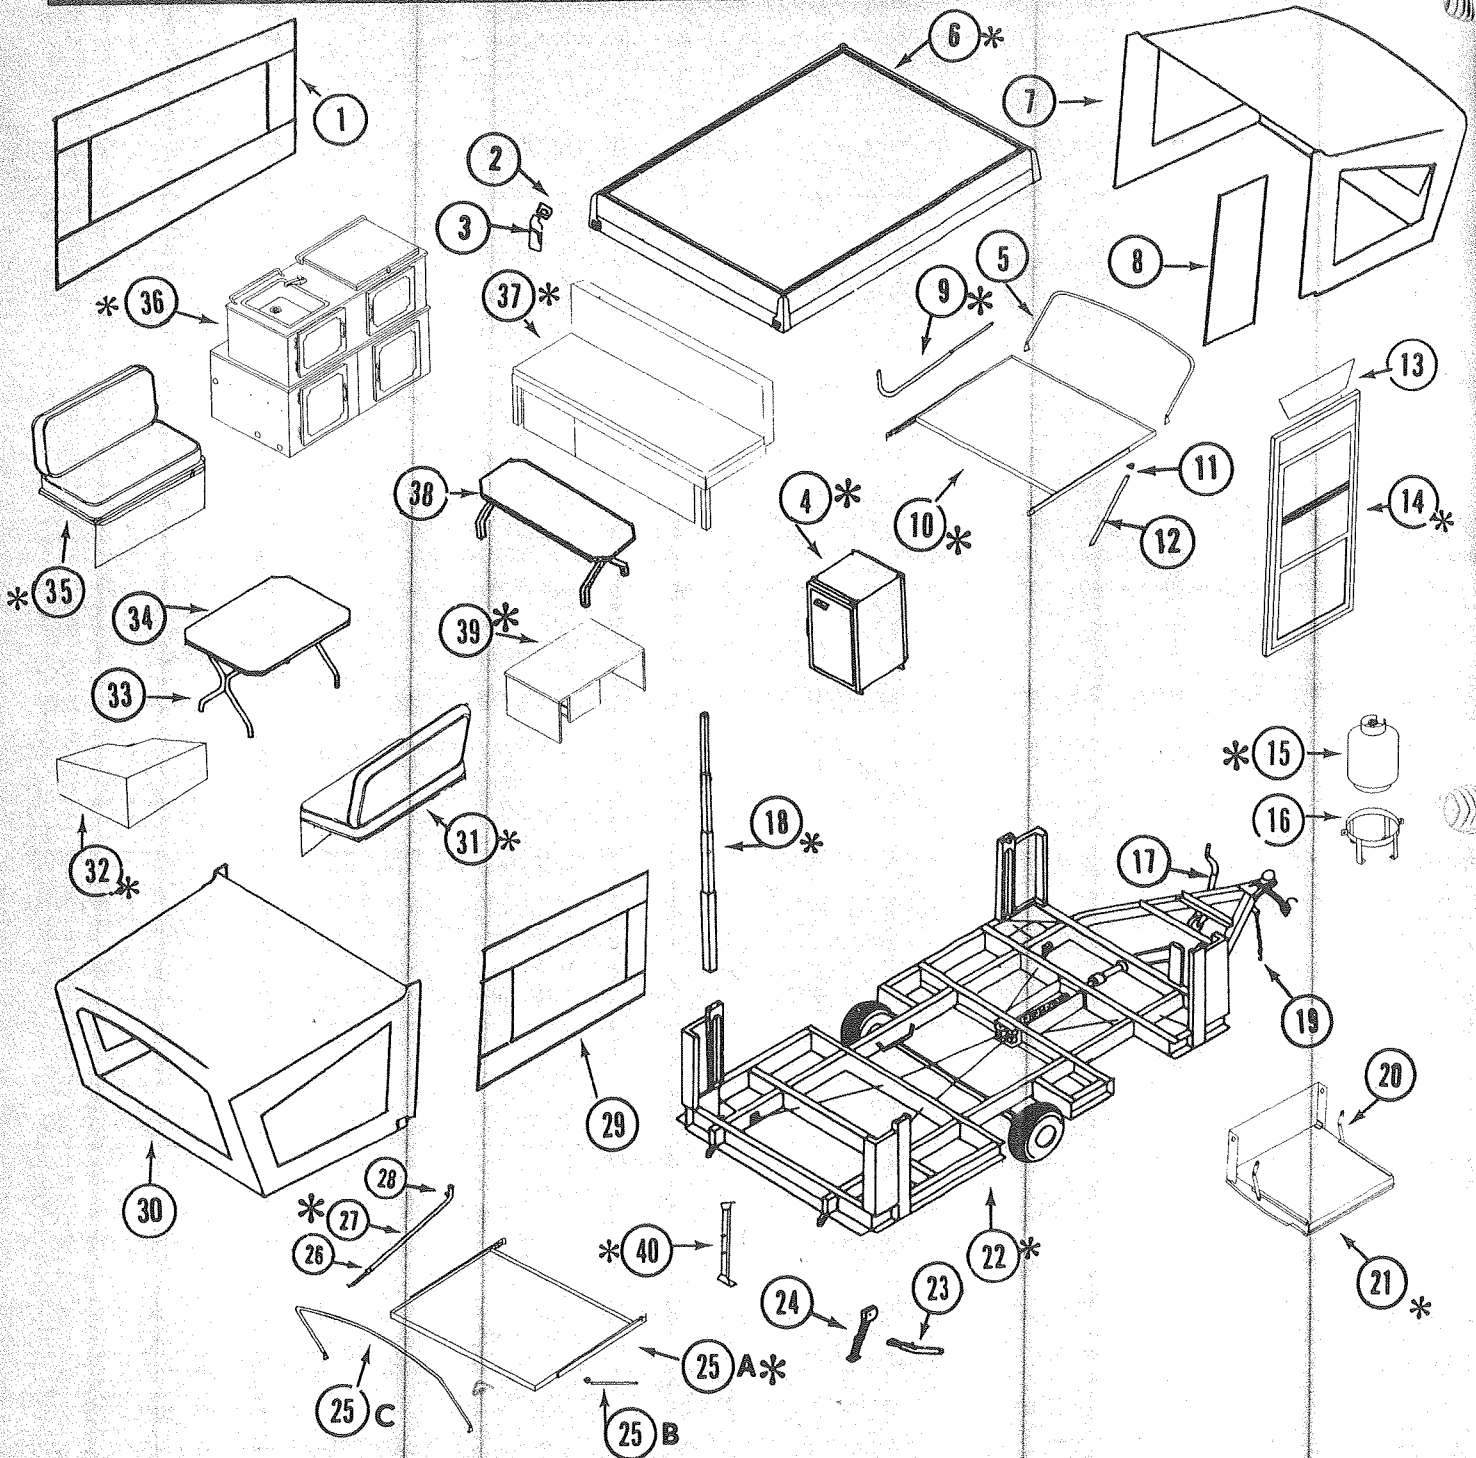

Model 1191
Lexington
Less Panels

1977 PARTS LIST

Coleman
Camping Trailers

1977 PARTS LIST

Model 1191
Lexington
Less Panels

PARTS LIST--LEXINGTON, 1191, LESS PANELS

CODE	PART NO.	DESCRIPTION	CODE	PART NO.	DESCRIPTION
1	4724A6771	Side Canvas, Army Duck, Suntan	25C	4737A5131	Canvas Bed Support, Mt. V. Cream
2	4734A4091	Strike	26	4714-5491	Lock Adjusting Package
3	4715B5051	Latch Ass'y	27	4720E5971	Canvas Support Ass'y, M.V. Cream
	*4734-406	Latch Plate	28	4734-670	Spring Clip Assembly
	*1203-865	Rivet	29	4724A6761	Small Window, Army Duck, Suntan
4	5257-709	Cooler	30	4727N6821	Canvas Boot, Army Duck, Suntan
5	4737A5131	Canvas Bed Support, Mt. Vernon Cream Color	31	4733D551	Seat Ass'y, Less Cushion and Back Rest
6	4730N5241	Trailer Top		*4733B6631	Cushion, Bali Copper Herculon
7	4727N6821	Canvas Boot, Army Duck, Suntan		*4733B6641	Back Rest, Bali Copper Herculon
8	4724A6781	Door Seal Ass'y, Army Duck	32	4733E1411	Water Tank with 3/8" Fittings
9	4720E5971	Canvas Support Ass'y, M.V. Cream		*4734A320	Tank Holddown Bracket
10	4714A6411	Bed, Less Mattress, 4737A5131 and 4720C5821 Supports	33	4720B5461	Dinette Table Leg Ass'y, M2 Includes all hardware to install legs on table top.
	*4725G5391	Mattress, Bali Copper Herculon with rust vinyl back	34	4737-6951	Dinette Table, Egyptian Marble
11	4734-514	Leg Bracket		4737-3951	Table Top (37 7/8" x 30")
12	4720C5821	Front Support Ass'y, Rust		*4720A5951	Table Strap Ass'y
13	4736E5811	Screen Door Flap, Army Duck	35	4733D582	Seat Ass'y, R.S., Less Cushion and Back Rest
14	4710H5051	Screen Door Ass'y		*4733B6631	Cushion, Bali Copper Herculon
	4710H5091	Screen Door Jamb Ass'y The door and door jamb are sold only in individual packages		*4733B6641	Back Rest, Bali Copper Herculon
15	4733-6921	Gas Bottle Pkg., Complete	36	4737-650	Upper Galley Ass'y
16	4733D6281	Gas Bottle Bracket Ass'y, Rust		4737A589	Lower Galley Ass'y
17	4720B6661	Tongue Jack Ass'y	37	4734B650	Stationary Bench, Less Cushions
18	4733A5801	Lift Ass'y		4737A551	Sliding Bench
19	4720C3031	Safety Chain			The two benches are shown together in the parts diagram
20	4734-5571	Swing Arm Ass'y		*4724A5821	Cushion, Bali Copper Herculon
21	4737-6511	Access Door Assembly		*4724A5831	Back Rest, Bali Copper Herculon
22	4730M502	Frame Ass'y--Not sold as unit	38	4734D5381	Dinette Table, Narrow, Egyptian Marble Flakeboard Top
23	4733-5951	Stabilizer Handle, Plated		*4734D1901	Table Top, (48" x 19")
24	4720A0731	Stabilizer	39	4734D515	Storage Cabinet Ass'y
	*4714-0261	Stabilizer Foot Ass'y	40	4734A5851	Spare Tire Mount, Rust
25A	4714A6411	Bed, Less Mattress, 4737A5131 & 4734A5881 Support			
	*4725G5391	Mattress, Bali Copper Herculon			
25B	4734A5881	Rear Support Ass'y, Rust			

*Parts not shown on Parts Diagram.