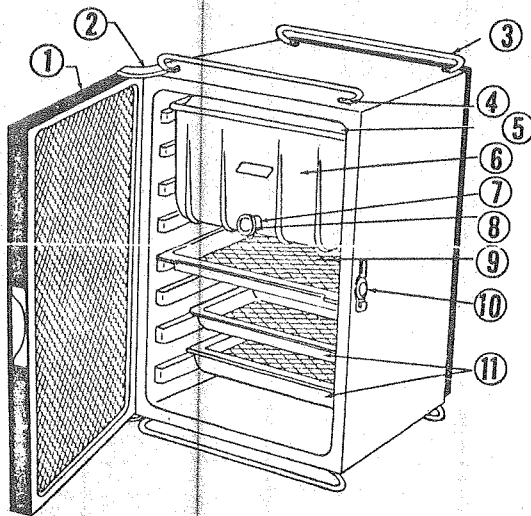

CONVERTIBLE COOLER
26 1/4 x 15 3/4 x 17 1/2"
17 Gallons

- 1 5257-6011 Door, Less
  Hinge Plate
- 2 5257-6201 Hinge Plate Ass'y
  with Screws/Spacers
- *1107C0810 Screws for Hinge

- 3 5257-111 Leg, x4
- 4 1103B0808 Screws (for Legs)
  #8-5/8" Phil. Hd.
- 5 5257-1181 Ice Tub Lid
- 6 5257A1171 Ice Tub, Less Lid
  and Faucet
- 7 1212-0121 Grommet
- 8 5217-5801 Faucet Assembly
  (Includes Grommet & Nut)
- *5500B263 Plastic Nut

- 9 5257-1101 Drip Pan
- 10 5216-5301 Latch Ass'y
  (Box Part Only)
- *5216-140 Screw for Latch
- 11 5257-1141 Small Tray
- *8B192 Butternut Enamel
- *8B191 Beige Enamel

Parts not shown on parts diagram.

Items showing "x2" etc. indicate they are used times two on assembly. They are sold 1 to pkg.
NOTE: All 7 digit part numbers are not stock items and may take slightly longer for delivery.