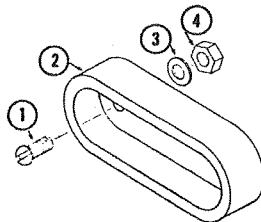

LOCK ADJUSTING PKG.
4714-5491 (Canvas
Support Ass'ys.)

BED EXT WHEEL
4720B0831 Nylon
Use rivet
4731A128