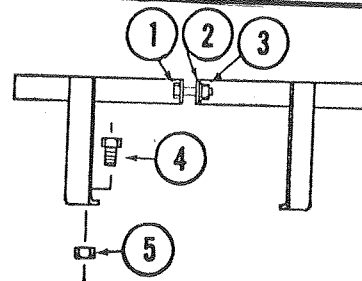

GAS BOTTLE BRACKET
4733D6281 (Rust)

1. 1 4734-180 Machine Screw
2. 2 1202B040 Washer
3. 3 1201B610 Lock Nut
4. 4 1200B303 Bolt
5. 5 1201B607 Lock Nut

CANVAS RETAINER PACKAGE
4728-5641

This Pkg. contains 8
Screws & 8 Retainers.

OVERHEAD DOOR LATCH
4734A2871

1. 1 1017B1008 Screw
2. 2 4734-287 Latch
3. 3 1202B269 Washer
4. 4 1201B608 Nut