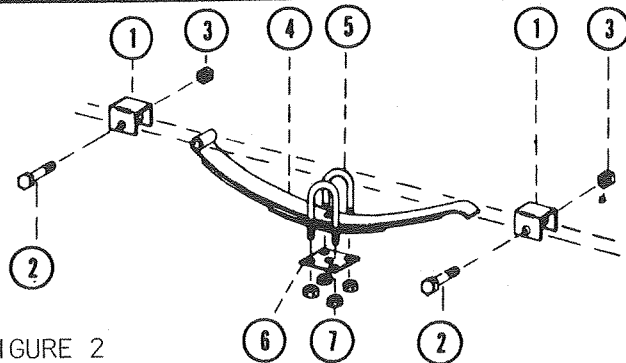

FIGURE 2

PARTS LIST--Figure 1

CODE	COLEMAN NO.	FAYETTE NO.	DESCRIPTION
1	4714-229	08-201790	Brake Mounting Nut, 7/16" (10"x7 1/4")
2	4714-228	08-900107	Grease Seal
3	4714-226	08-204559 (LM11949)	Outer Bearing
	4714-224	08-203141 (LM11910)	Outer Cup (Race)--Not Shown
4	4714-236	08-204640	Cotter Pin, 1/8" Dia. x 1 1/8" Long
5	4714-0621	79-000198	Grease Cap
6 a.	4714-0601	08-900035	Lug Bolt, Right Hand
6 b.	4714-0611	08-900036	Lug Bolt, Left Hand
7	4714-234	08-201766	Spindle Nut
8	4714-235	79-000015	Spindle Washer
9 a.	4714-5701	11-9219-50	*Hub & Drum, Right Hand, Complete
9 b.	4714-5711	11-9220-50	*Hub & Drum, Left Hand, Complete
9 c.	4714-5721	01-9492-01	**Hub, Right Hand, Complete
9 d.	4714-5731	01-9493-01	**Hub, Left Hand, Complete
10	4714-223	08-203689 (L44649)	Inner Bearing
	4714-2221	08-203276 (L44610)	Inner Cup (Race)--Not Shown
11 a.	4733-3521	60-250178	***Right Hand Brake, Only
11 b.	4733-3531	60-250179	***Left Hand Brake, Only
11 c.	4714A2011		Brake Package--ACCESSORY--Contains Left & Right Brake, Left & Right Hub & Drum, Bearings, Seals, & Mounting Nut.

*With Grease Seal, Cups & Bearings, less Hub Cap, Grease Cap & Lug Nuts.
**For Trailers that do not have electric brakes. Hub with Grease Seal, Cups, and Bearings, less Hub Cap, Grease Cap & Lug Nuts.
***For breakdown of brake parts, see Brake Page.

PARTS LIST--FIGURE 2

CODE	COLEMAN PART NO.	FAYETTE PART NO.	NUMBER REQUIRED	DESCRIPTION
1	4735A221	79-000160	4	Hanger
2	4714-237	08-900037	4	Hanger Bolt
3	4714-238	08-204147	4	Hanger Bolt Nut
4	4714-2391	79-009960	2	Spring, BT 1000-30", Slipper 2" Wide
5	4714-230	79-000215	4	U-Bolt
6	4714-232	79-000102	2	Spring Clamp
7	4714-2311	08-201789	8	U-Bolt Nut

NOTE: Torque all bolt nuts to 25 to 30 Ft. Lbs.

AXLES COMPLETE--NOT SHOWN

4733A6311 Axle with Hub (Spring Ctr. 51", Track Width 64") 1170, 1180, 1193
4730E301 Axle with Electric Brakes (Spg. Ctr. 51", Track Width 64") 1190, 1191, 1192
4737-574 Dexter Axle for 1160 (Complete) See Dexter page for Parts

AXLE BEAM ONLY--NOT SHOWN

4734-0311 Axle Beam Only, Fayette, 1170, 1180, 1190, 1191, 1192, 1193
4714-0041 Axle Beam Only, Dexter, 1160--See Dexter Axle Page.

TIRE & RIMS--NOT SHOWN

4730A379 Tire & Rim, 5.30 x 4.50 x 12", used 1170
4730A387 Tire & Rim, 20.5 x 8. x 10", used 1180, 1190, 1191, 1192, 1193
4737-070 Tire & Rim, 16 x 6.50 x 8", used on 1160