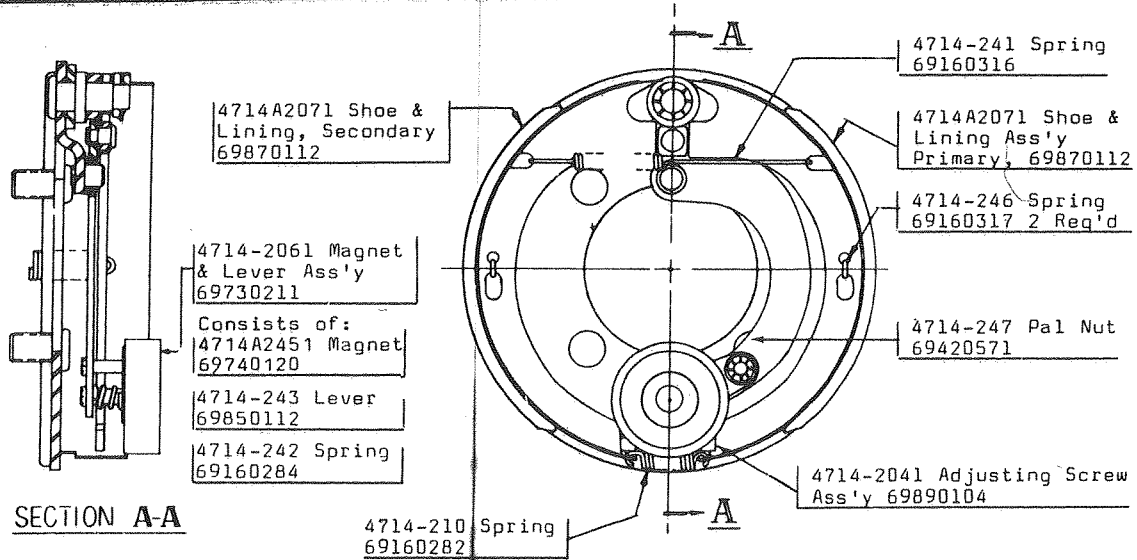

4733-3521 ELECTRIC BRAKE, RIGHT HAND (60250178)

4733-3531 ELECTRIC BRAKE, LEFT HAND (60250179)