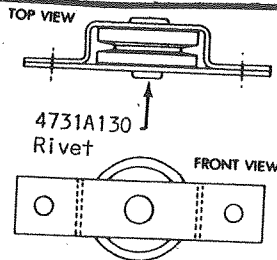

ROLLER ASS'Y, 4720B5621
Rivet sold separately