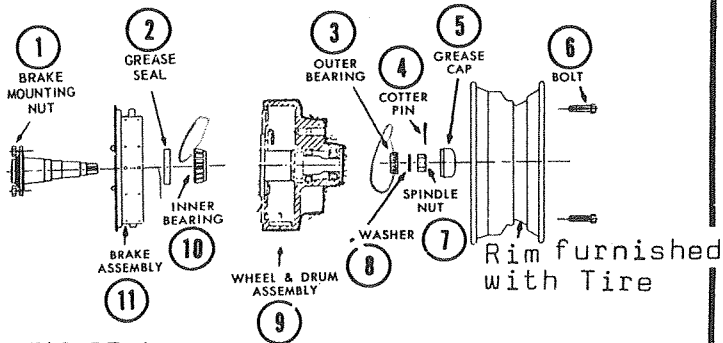

FIGURE 2

Fayette Axle, Hub, Spring, Etc. Tire & Rims

1977 PARTS LIST

FIGURE 1,