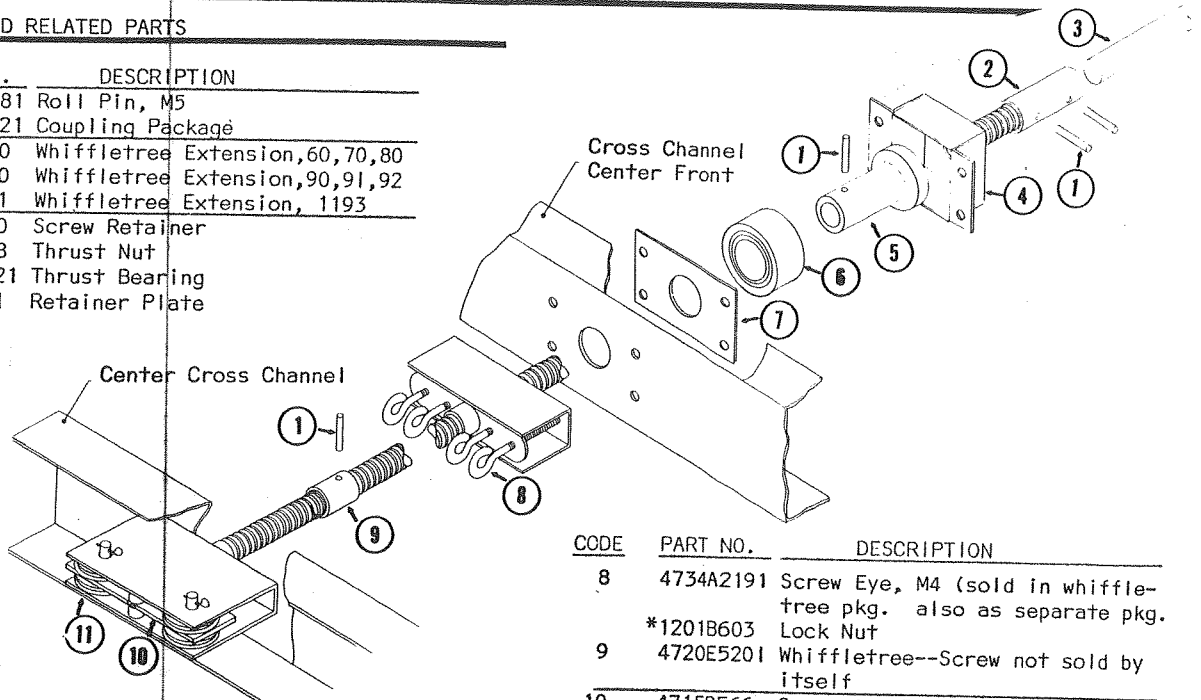

CODE	PART NO.	DESCRIPTION.
32	4714-5681	Gusset Package
33	4720B157	Short Pin
34	4715-537	Steel Pulley & Bearing
35	1204B108	Cotter Pin, x5
36	4739-516	Pulley Separator (in 4714-6371)
	4715B566	Pulley Separator (in 4715B6371)
37	4720D1561	Long Pin, M2
38	4710-3621	Roll Pin, M4

ITEMS NOT SHOWN ON PARTS DIAGRAM

*4730B385	Large Sprocket, 24 Tooth--Use 4714A3851--See Parts Diagram
*4720D153	Bulkhead, Center, 1190's
*4714-5881	Ratchet Ass'y--See Misc. Page.
*4720E580	Sprocket Plate Ass'y--use 4714A3851 Ass'y--Does not include following 3 items.
*1202B043	Washer xl
*4731-387	Hex Bolt, x2
*1201B603	Hex Nut, x2
*4714A3851	Sprocket Ass'y--See Misc. Page

*Not shown on parts diagram.

Items showing "x2" Etc. indicate they are used times two on assembly. They are sold one to a package.

NOTE: All 7 digit part numbers are not stock items and may take slightly longer for delivery.

WHIFFLETREE AND RELATED PARTS

CODE	PART NO.	DESCRIPTION
1	4720B1481	Roll Pin, M5
2	4720A1221	Coupling Package
3	4720C120	Whiffletree Extension, 60, 70, 80
	4730C120	Whiffletree Extension, 90, 91, 92
	4739-001	Whiffletree Extension, 1193
4	4720B240	Screw Retainer
5	4720B238	Thrust Nut
6	4720A2421	Thrust Bearing
7	4720A241	Retainer Plate

CODE	PART NO.	DESCRIPTION
8	4734A2191	Screw Eye, M4 (sold in whiffletree pkg. also as separate pkg.)
	*1201B603	Lock Nut
9	4720E5201	Whiffletree--Screw not sold by itself
10	4715B566	Separator Plate--Sold only in 4715B6371, not 1193
	4739-516	Separator Plate, 1193 Only Sold in 4714-6361
11	4714-6371	Separator Pulley Package 1193
	4715B6371	Separator Pulley Package--Not used on 1193

NOTE: See Misc. Page for Sprocket Ass'y.

*Not shown in parts Diagram.