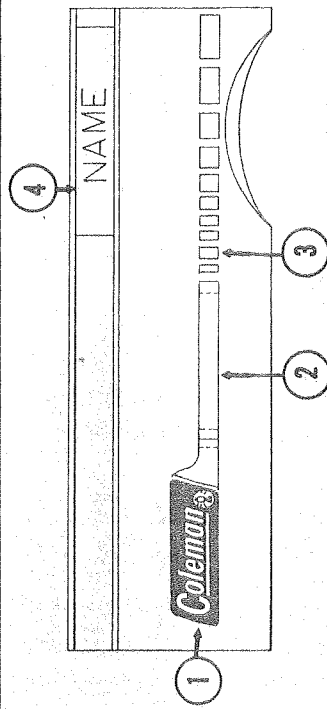

1977 PARTS LIST

Coleman®
Camping Trailers

PANELS PARTS LIST--1170, 1180, 1190, 1191, 1192 continued

CODE	PART NO.	DESCRIPTION	USED ON MODELS
	*4731A136	Angle, x2	All
	*1201-870	3/8" Tube Clamp--to clamp Romex to Angle.	All
	*4730B172	Table Stop, Not shown	All
	*4734-377	1" Bushing, --Used in metal Access Panel Cover.	All
	*4733D6401	Power Converter.	Except 1170
	*1143B0806	Screw (Holds converter Front to Converter)	Except 1170
	*4733-1651	Cord Set, 25 Feet, 15 Amp	Except 1170
	*1201-873	1/2" Clamp, Holds converter Cord.	Except 1170
	*1103B0808	Screw (Holds 1201-873 Clamp)	Except 1170
	*4734B340	Converter Panel	Except 1170
	*1103B1032	Screw (C.Panel to Wall Panel)	Except 1170
	*4735-690	Extension Harness	Except 1170
	*4735A6731	Harness Extension	Except 1170
		See Electrical System	
56	4737-383	End Rail, Rear.	1170
	4720D179	End Rail, Rear.	1180, 90's, 93

*Parts not shown on Parts Diagram.

All body panels are Mount Vernon Cream Color with Terra Cotta Rust Decals. All decals except Name Decals are on Packaged Panels. Where 1190's appears, it indicates the part is used on the 1190, 1191, and 1192.

Items showing "2" Etc. indicate they are used times two on assembly. They are sold one to a package. Items marked "M4" etc. indicate they are packed four to a package and are shipped only in packages of four. They are priced per unit. NOTE: All seven digit part numbers are not stock items and may take slightly longer for delivery.

TRIM TAPE AND DECALS--RIGHT REAR PANEL

CODE	PART NO.	DESCRIPTION	USED ON MODELS
1	4737-171	Coleman Decal, Curbside--All Except 1170	All
2	4733A461	Coleman Decal, Rust, 1170	
	4737-386	Trim Tape, 1190's, 34 1/2" Long Use above but cut to length 1180 uses 15 3/4" 1193 uses 22 1/2" Not used on 1160 or 1170	

CODE	PART NO.	DESCRIPTION	USED ON MODELS
57	4737-319	Joe Moulding	All
58	4733D1011	Rear Body Panel	All
	*4732-1181	Tag Grommets, M4.	All
	*4737-072	Rubber Bumper, Black.	All
	*4735-6671	Wire Harness, Tail Light.	All
	*4734-238	Connectors.	All
59	Number not used		
60	4734A5941	Bumper Guard, Rust.	All
61	4734-3921	Tail Light Assembly	All
62	4714-0871	Tail Light Lens	All
63	4734A3911	Tag Light Assy.	All
	*4734-389	Bushing, 3/4", Under Lamps.	All
	*1203-874	Rivet	All
64	4714-0881	Tag Light Lens.	All
65	4715B5051	Latch Assembly	All
	*4734-406	Latch Plate	All
	*1203-865	Rivets, x4	All

ITEM NOT SHOWN ON PARTS DIAGRAM

*4737B222 Drapery Track, 84" . . . . . 1193 Only

TRIM TAPE AND DECALS--RIGHT FRONT

PART NO.	DESCRIPTION
4737-386	Trim Tape, 1193 Only Cut to 12"
4737-161	Flare Decal, 1160
4737-163	Flare Decal, C.S.1180
4737-165	Flare Decal, C.S. 90's 93

REAR PANEL
No Trim Tape
No Decals

ACCESS DOOR DECAL
4737-173 Decal
Not used 1170

TRIM TAPE AND DECALS--FRONT PANEL

PART NO.	DESCRIPTION
4750D318	Open Decal, Rust
4737-363	Open Caution Decal (Unlatch all 4 Top Latches Before Raising Top)
4730D213	L.P. Gas Decal, Rust