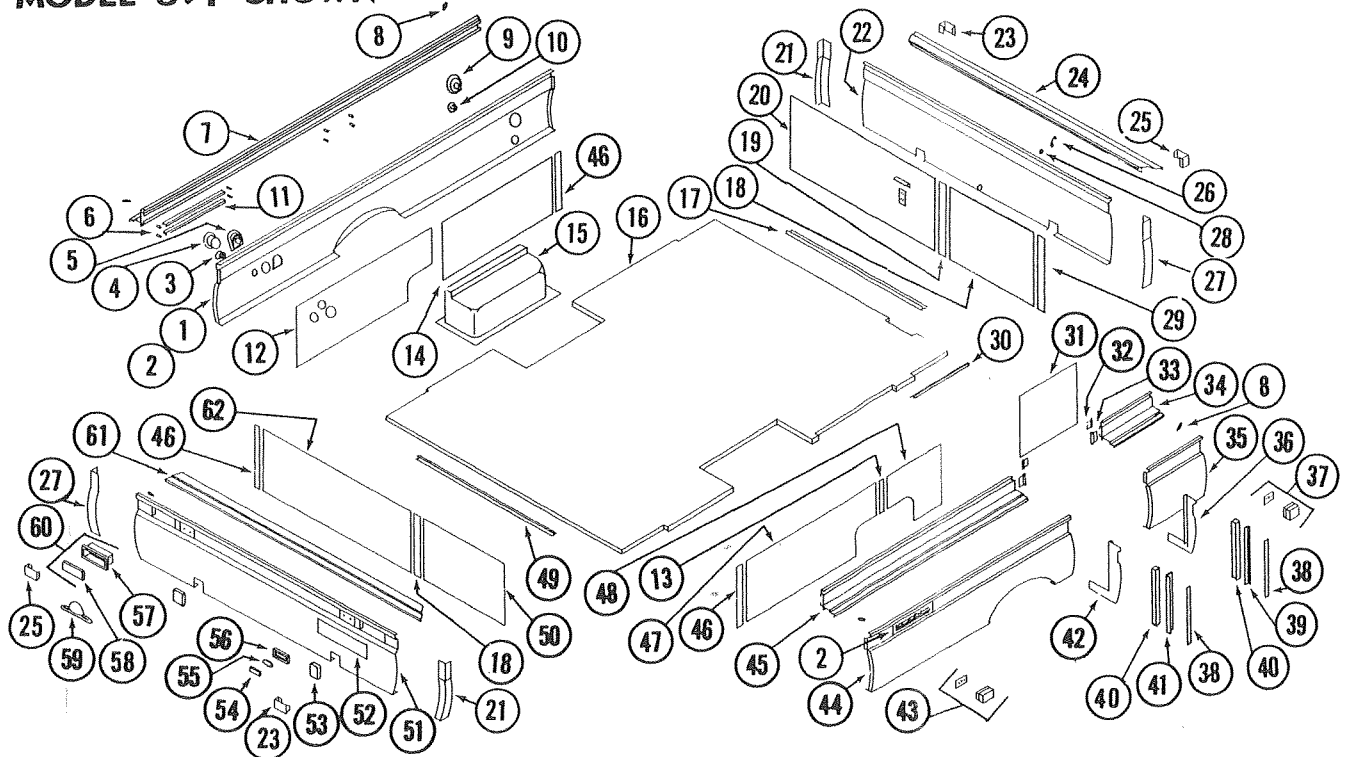

MODEL 891 SHOWN

PANELS--@BRANDYWINE II, MODEL 891

CODE	PART NO.	DESCRIPTION	CODE	PART NO.	DESCRIPTION
1	4734A0241	Left Side Body Panel	31	4732A232	Wall Panel, Curbside, Front
	*4735-098	Water Decal	32	4734-0591	Screen Door Seal
	*4733B377	Coleman Logo, White, 3 1/4 x 8 11/16"	33	4733-3371	Seal Retainer, Short
2	*4733-144	Brandywine II Script	34	4730E1331	Side Rail, Right Front
3	4734-3021	Socket (Convertor Outlet)	35	4733-1131	Right Front Panel
	*4734-301	Plug, 12-Volt		*4733B377	Coleman Logo, White
4	4733-2331	Cable Hatch	36	4733A506	Door Bulkhead, Front
	*1103B1010	Screw	37	4733-1321	Side Marker Lamp, Amber
5	4731A1711	Recessed Fill Spout		*4714-0841	Side Marker Lamp Lens, Amber
6	4710-3621	Roll Pins, M4	38	4714-0451	Access Door Seal
7	4734-1761	Side Rail, Left	39	4734-0581	Access Door Seal, Right
8	4730A1181	Adjustable Stud Pkg., *M2	40	4714-0441	Access Door Seal (3/4" x 1/2")
	*1203-867	Rivet	41	4734-0571	Access Door Seal, Left
9	4732-1521	City Water Fill	42	4733A505	Door Bulkhead, Rear
10	4734-0681	Drain Spout	43	4733-1311	Side Marker Lamp, Red
	*1103B1015	Screw, x2		*4714-0851	Side Marker Lamp Lens, Red
11	4730B1211	Rail Stops, M4	44	4733-1121	Right Rear Panel
12	4733B535	Wheel Well Panel		*4734-144	Brandywine II Script
13		Not Used on 891	45	4730E1351	Side Rail, Right Rear
14	4733-249	Wall Panel, Left Front	46	4733-367	Corner Divider, Rear
15	4733A5361	Wheel Well Ass'y	47	4733-534	Wheel Well Panel, Right Rear
16	4731C224	Floor Covering	48	4733-248	Wall Panel, Center, Curbside
17	4733-242	Floor Trim	49	4733-242	Floor Trim, Rear
18	4720D210	End Wall Panel, Short, Front	50	4733-615	Rear Wall Panel, Short
19	4720E2111	Wall Panel Divider	51	4733A1011	Rear Panel
20	4733-671	End Panel, Front, Long	52	4733-461	Coleman Logo, 4 7/8 x 12 1/2"
21	4733A4341	Corner, Rgt Rear, Lft Front	53	4732B1441	Bumper Guard, Brown
	*1203-864	Rivet	54	4715A1251	Reflector Holder, Red
22	4733-1001	Front Body Panel	55	4715A1411	Reflector, Red
23	4733-1161	Filler Plate, Rgt Rear, L. Frt.	56	4715B1291	Reflector Trim
24	4720C1801	End Rail, Front	57	4715C1801	Tail Light Housing
	*1203-864	Rivet	58	4715A1241	Tail Light Lens
25	4733-1171	Filler Plate, Lft Rear, Rgt Frt.	59	4720A3041	Tag Holder & Light Ass'y
26	4730A1221	Safety Latch	60	4715C5011	Tail Light Ass'y
27	4733A4351	Corner, Lft Rear, Rgt Front		*GE 1034 or	1157 Light Bulb for above
28	1212-0121	Grommet		*4733-3481	Latch Strap, M2
29	4733-367	Corner Divider	61	4720C1791	End Rail, Rear
30	4733-296	Floor Trim, Rgt Side, Front	62	4731F1371	End Wall Panel, Rear

*Not shown on parts diagram