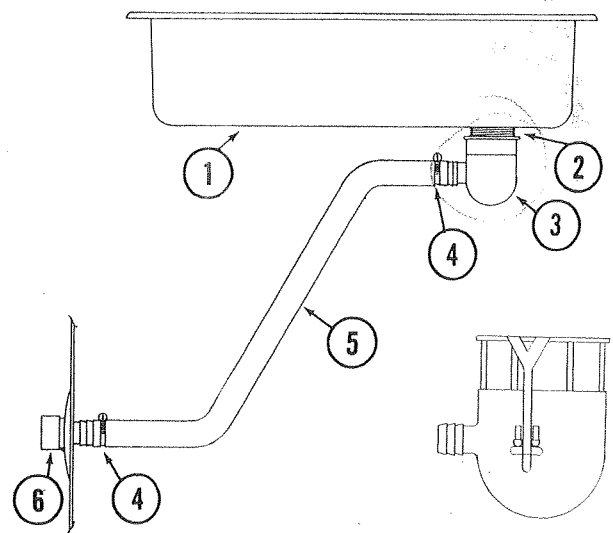

DRAIN SYSTEM

DRAIN TRAP, 4734-0671

DRAIN SYSTEM

CODE	PART NO.	DESCRIPTION
1	4710-0301	Sink, Antique Gold, 880,890
	4720A3491	Sink, Avocado, 870
2	4730B3151	Basket Strainer
3	4734-0671	Drain Trap
4	4731-305	Mini Hose Clamp
5	4734-0651	Drain Hose
6	4734-0681	Drain Spout