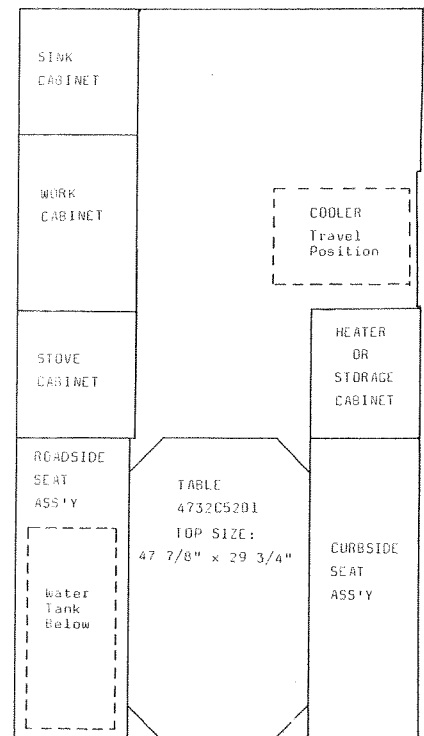

YORKTOWN, MODEL 892

Size Closed 6'8" x 14'6"
Size Opened: 6'8" x 23'4"
Interior Height Opened: 6'5"
Body Color: Sandalwood Beige
Canvas Color: Cocoa Brown
Tire Size: 5.30 x 4.50 x 12" Wh.
Beds: one Standard, 51" x 72"
one Queen, 75" x 72"
Brakes: Electric

FRONT

Models 890, 892