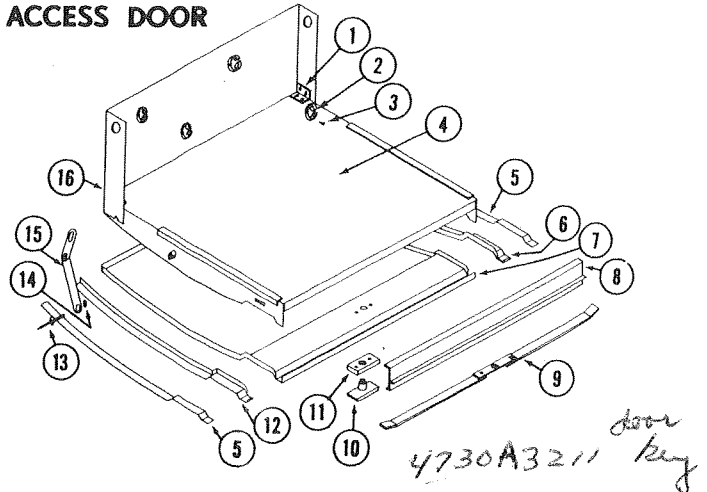

ACCESS DOOR

4733B5161 ACCESS DOOR FOR 880, 890
4734A5161 ACCESS DOOR FOR 870

CODE	PART NO.	DESCRIPTION
1	4734-236	Pivot Arm Angle
	*4733-411	Tek Screw
2	4734-243	Snap Clips
3	4733-411	Tek Screw
4a	4731C2291	Access Door Covering, Linoleum
4b	473580351	Door Covering, 870, Linoleum
5	4720C3571	Seal, Rubber Adhesive
6a	~~4733-1041~~	Seal Strip, Front, 880, 890
6b	4734-1061	Seal Strip, Front, 870
7a	4733A1021	Access Door Skin, 880, 890
7b	4734A1041	Access Door Skin, 870
8	4731C233	Access Door Cap
9	4730A5201	Lock Bar Ass'y
10	473083111	Lock Handle
	*12018695	Keps Nut, Lock Handle
	*103281014	Screw, Lock Handle
11	47338126	Spacer For Lock Handle
12a	4733-1031	Seal Strip, Rear, 880, 890
12b	4734-1051	Seal Strip, Rear, 870
13	1203C872	Rivet, x2 on Swing Arm
14	12028046	Washer, Swing Arm Ass'y
15	4734-5571	Swing Arm Ass'y
16	473185761	Access Door Plate Ass'y

a. Used on 880, 890, 891, & 892 Trailers
b. used on 870 Trailer
* Not shown on parts diagram

CANVAS RETAINER PKG. 4728-564

This package contains eight
Screws & eight Retainers.

SWING ARM ASS'Y, 4734-5571

- 2 1203C872 Rivets
- 2 12028046 Washers
- 1 4734-557 Swing Arm

All of the above parts are
included in 4734-5571 Pkg.
For replacement of one side
of Access Door.