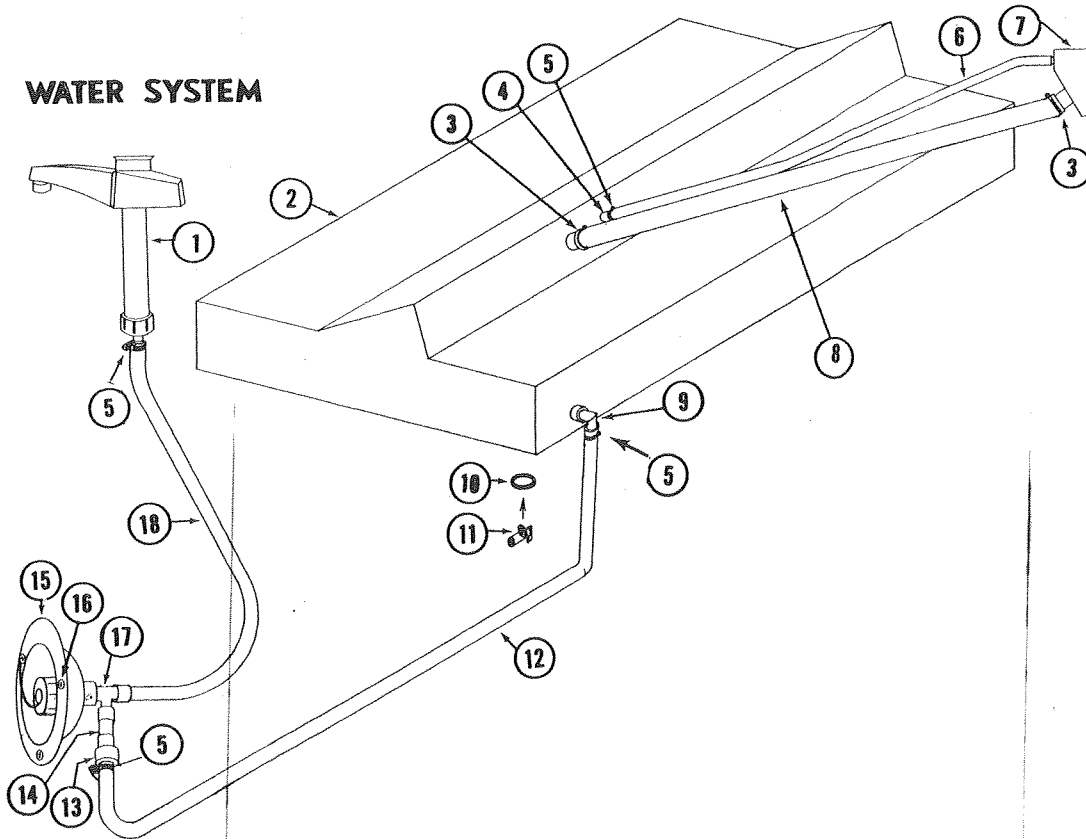

WATER SYSTEM

WATER SYSTEM -- VALLEY FORGE, 880; BRANDYWINE I & II, 890, 891; & YORKTOWN 892.

CODE	PART NO.	DESCRIPTION	CODE	PART NO.	DESCRIPTION
1	4734-0151	Zurn Pump	11	4715D5381	Spigot
2	473381411	Water Tank	12	4714B2111	Water Line, 88" Long
3	4715-4501	1 1/4" Hose Clamp	13	4734-2311	Check Valve
4	4732-4561	Hose Adapter	14	4734-2241	Short Water Line
5	4731-305	Adjustable Hose Clamp, 5/8"	15	4732-1521	City Water Fill
6	473381201	Vent Tube	16	1103B1010	Screw, #10-5/8"
7	4731A1711	Recessed Fill Spout	17	4734-2321	Running Tee
	*1103B1010	Screw, #10-5/8"	18	4734A5281	City Fill Hose
8	4731E1081	Low Pressure Hose, 11" Long	19	*4734-520	Water Tank Bracket
9	4732-169	Elbow		*1103B1010	Screw
10	4734-329	Foam Gasket			

*Not shown on Parts Diagram

WATER SYSTEM--SOMERSET 870

CODE	PART NO.	DESCRIPTION
1	4731-305	Small Hose Clamp
2	4714B2111	Water Line, 88", Cut to length
3	4735A2131	Water Tank