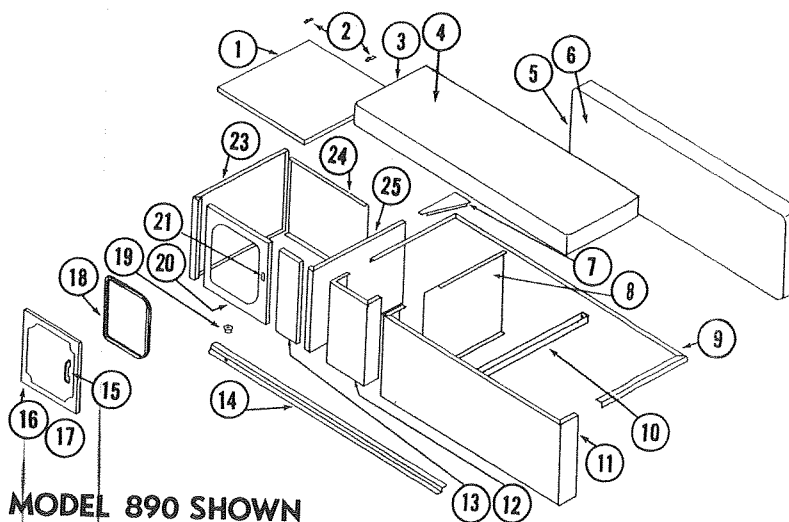

Camping Trailers

1974 PARTS LIST

Curbside Seat
Ass'y, 870, 880,
890, 892

MODEL 890 SHOWN

4734A501 SEAT AND STORAGE CABINET, CURBSIDE, 870
4733B551 SEAT AND STORAGE CABINET, CURBSIDE, 880
4733C555 SEAT AND STORAGE CABINET, CURBSIDE, 890, 892

CODE	PART NO.	DESCRIPTION	CODE	PART NO.	DESCRIPTION
1	4733B1841	Storage Cabinet Top, 870, 880	12	4733-033	Dinette Seat Spacer, 890
	4733B194	Storage Cabinet Top, 890			Not used 870, 880
	*1103B1008	Screw, #10-5/8" (Top to Cabinet)	13	4733-044	Storage Cabinet Spacer, 890
2	4720A0721	Cooler Clips, M2			Not used 870, 880
		Not used on 870	14	4733B186	Table Rest, Curbside, 870, 880
	*1103B0608	Screw x4 on Cooler Clips, #6-1/2"		4733B196	Table Rest, Curbside, 890
3	4725B6251	Cushion, 870	15	4733-223	Door Pull
	4725F5241	Cushion, 880	16	4734-542	Door Ass'y, 870
	4725F5281	Cushion, 890		4733-6521	Door Ass'y, 880, 890
4	4725B6261	Cushion Cover, 870	17	4733-222	Door Hinge
	4725F5551	Cushion Cover, 880		*4733-247	Rivet (Door Hinge to Cabinet)
	4725F5561	Cushion Cover, 890	18	4733-064	Molding, Door
5	4725B6271	Back Rest, 870	19	4710A2681	Table Stop Button
	4725F5711	Back Rest, 880	20	4733-035	Cabinet Front Panel, 880, 890
	4725F5821	Back Rest, 890		4734-135	Cabinet Front Panel, 870
6	4725B6281	Back Rest Cover, 870	21	4733-6391	Latch & Strike
	4725F5721	Back Rest Cover, 880	22	*4733B054	Latch Support (Not Shown)
	4725F5691	Back Rest Cover, 890		*1203C248	Rivet (for Latch)
7	4733A008	Corner Cushion Rest, Left	23	4734-127	Storage Cabinet Panel, Left, 870
8	4733A034	Dinette Seat Divider, 890		4733-027	Storage Cabinet Panel, Lft, 880, 890
		Not used 880, 870	24	4735-025	Cabinet Panel, Rear 870, 880
9	4733A032	Seat Support, 870, 880		4733-046	Cabinet Panel, Rear, 890
	4733A037	Seat Support, 890	25	4733-026	Cabinet Panel, Rgt, 880, 890
10	4733A030	Cushion Support		4734-126	Cabinet Panel, Rgt, 870
11	4734-135	Cabinet Seat Front Panel		*1103B1008	Screw, (Panels to Cabinet Top)
	4733-031	Cabinet Seat Front Panel, 80, 90		*4733-060	Rivets, Brown

*Parts not shown in parts Diagram