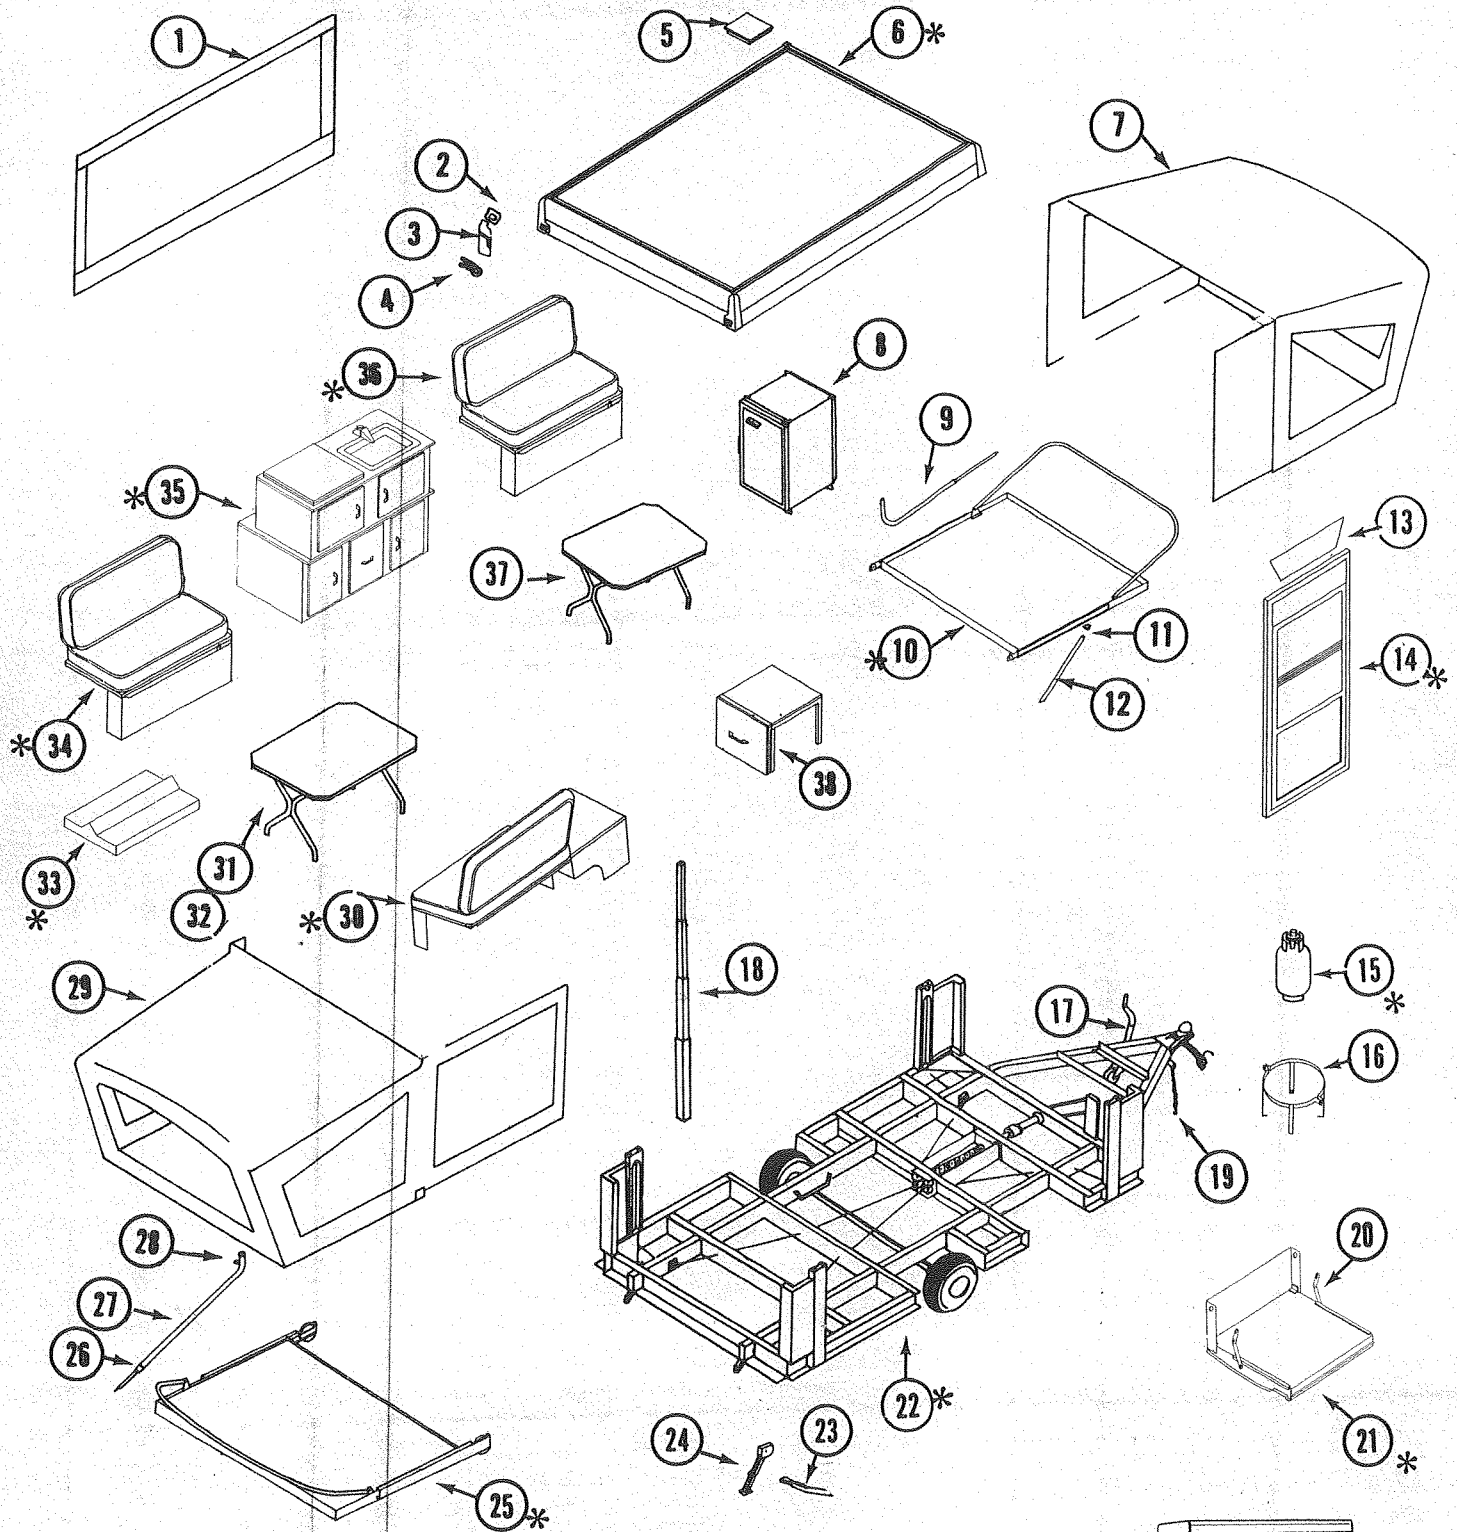

*Parts not shown on Parts Diagram

PARTS NOT SHOWN--Some parts listed below are included in drawings in other parts of catalog

PART NO.	DESCRIPTION	PART NO.	DESCRIPTION
8-234	*Tobacco Brown Paint	4720A3031	Safety Chain, x2
8-237	*Polar White Paint	4720A5211	Crank Handle
8-238	*Appliance White Paint	4720C169	Cable Clips--For 1/8" Cables
8-239	*Sandalwood Beige Paint	4725B6801	Window Curtain Ass'y
8B3121	Silicone Lubricant	4727A4451	Canvas Patch, Cocoa Brown
1201B660	Lug Nut--Spare Tire Mount	4728-1651	Water Repellent, Scotchgard
1225-409	No. 9 Slider, use with 4714-181 Chain	4728-564	Canvas Retainer Package
2260-3251	Light Lens	4728-6151	Lift Pocket, Cocoa Brown
2260-603	Light Ass'y	4730A1181	Adjustable Stud Pkg. M2
4710A051	Sink Clips	4730A260	Canvas Clip
4710B4111	Strike on Jamb Ass'y	4730A3211	Keys, M2
4714-0651	Ten-x Sealant	4730A325	Small Cable Clips--For 1/16" Cable
4714-0701	Seal Spray for Top	4730A354	Stud
4714-0641	Curtain Tabs, M250	4730A3961	Elbow for Gas Bottle
4714-1611	Nylon Screen, Net, Sold by Yard	4730B0981	Retaining E. Ring, M12
4714-181	No. 9 Zipper Chain, sold by Yard	4730D2491	Pin & Ring Pkg--for Lift
4714-1851	781 Sealant--for Lift Ass'y	4731A2521	Pin for Lift Ass'y
4714-1981	Curtain Tabs, M20	4733-6551	Spare Tire Mount
4714-2171	Dry Kleen Pads, M12	4733D562	Parts Package
4714-2211	Coupler Repair Kit	4734-180	Machine Screw, Gas Bottle Bracket
4714-2251	Fabric Cement, M12	4734-1851	Hub Cap
4714A6021	Shock Cord, 12 Feet Long	4734-301	Plug, 12 Volt
4714B2111	Water Line, 88"	4734-5211	Screen Door Cable Ass'y, M2
4715D2221	Trim Tape, Wood Grain, Dark Oak	4734A5361	Cooler Strap Ass'y
4720A238	Thrust Nut, Whiffle Tree	4735-1541	Pigtail
4720A2421	Thrust Bearing, Whiffle Tree	4735-1551	Wire Harness

*In pressurized Spray Cans.

Items showing "x3" etc. indicate that they are used times three on that part of the trailer. They are sold one to a package.

Items showing "M2" etc. indicate that they are packed two to a package and they are sold only in packages of two.

REPAIR PARTS FOR ACCESSORIES

PART NO.	DESCRIPTION	PART NO.	DESCRIPTION
4715-5761	Eave Pole Ass'y for Canopy	4728-579	Brace Pole for Cabana--Used x2
4728-578	Eave Pole for Cabana	4732A6111	Heater Vent Ass'y
SEE BACK COVER FOR ACCESSORIES		8450A535	Pole Ass'y--for Add-A-Room

Model 891
Brandywine II
Less Panels

1974 PARTS LIST

Coleman
Camping Trailers