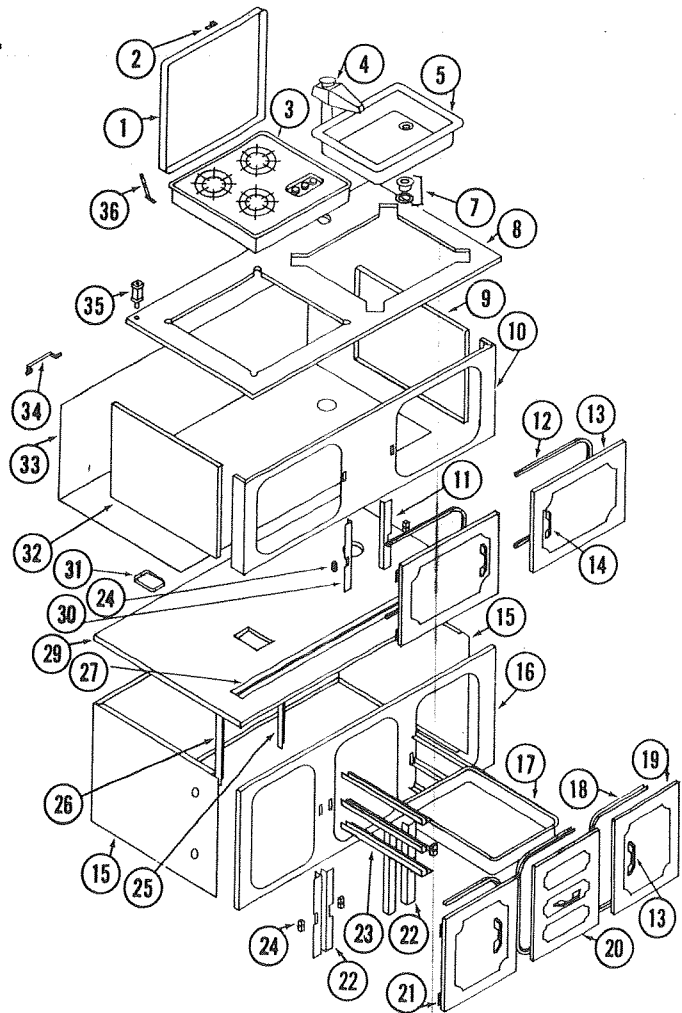

NOTE: 870 doors do not have design on them.

*Part numbers not shown on parts diagram.

Items showing "x3" etc. indicate that they are used times 3. They are sold one to package.

Items showing "M2" etc. indicate that they are packed two and are sold in packages of two.