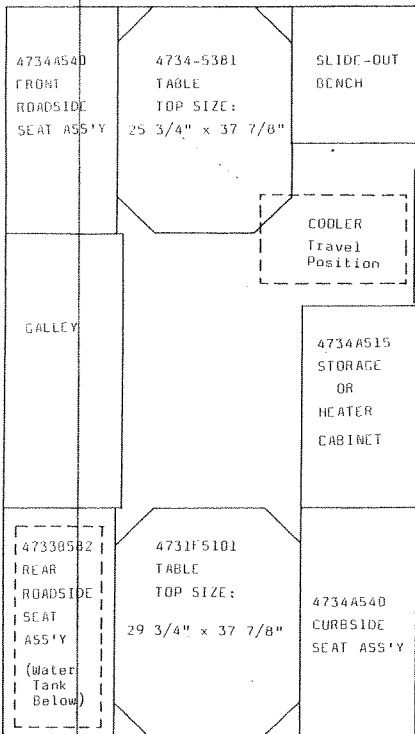

FRONT

Model 891