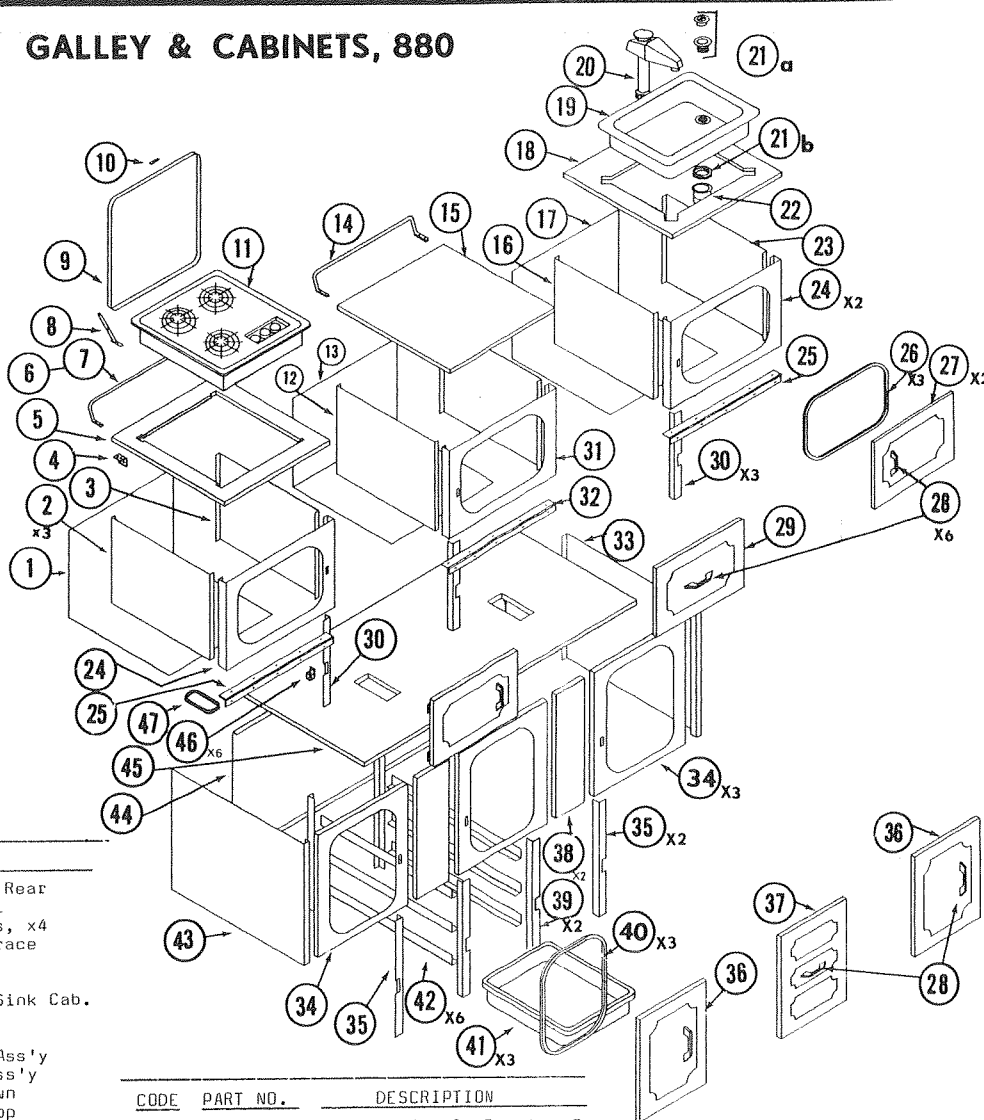

GALLEY & CABINETS, 880

GALLEY & CABINETS VALLEY FORGE, 880

- 4733-686 Stove Cabinet
- 4733-693 Work Cabinet
- 4733-687 Sink Cabinet
- 4733-694 Lower Galley

CODE	PART NO.	DESCRIPTION
1	4734-0891	Stove Cabinet Panel, Rear
2	4733A0621	Cabinet Outside Panel
3	4734-0791	Cabinet inside Panels, x4
4	4734-338	Cabinet Top Corner Brace
5	4734-0871	Stove Cabinet Top
6	4714-0321	Towel Rack Bumper
7	4734-0841	Towel Rack, Stove & Sink Cab.
	*101581016	Bolt x4, Towel Rack
	*12018692	Nut x4, Towel Rack
8	4720A4511	Stove Cover Support Ass'y
9	4733-5581	Chrome Stove Cover Ass'y
	*4733-467	Hinge Plate, not shown
	*1203-863	Rivet x2, Plate to Top
10	4733-401	Stove Cover Latch
	*4733-402	Stove Cover Strike
11	4710A0311	Stove, 3 Br., Ant. Gold
12	4734-0791	Cabinet Side Panel
13	4734-095	Work Cabinet Panel, Rear
14	4734-0991	Towel Rack, Short, Work Cab.
	*12018695	Nut, x4
	*101481018	Bolt; x4
15	4734-0931	Work Cabinet Top
16	4734-0791	Sink Cabinet Panel
17	4734-089	Sink Cabinet Panel, Rear
18	4734-0881	Sink Cabinet Top
19	4710-0301	Sink, Antique Gold
20	4734-0161	Zurn Pump
21a	473083151	Basket Strainer
21b		Washer for Basket Strainer
22	4734-0671	Drain Trap
23	4733A0621	Panel, Outside
24	4734-072	Cabinet Panel, Front,
25	4734-0861	Galley Hinge, Stove & Sink Cab.
26	4733-063	Door Molding
27	4733-6511	Doors, Stove & Sink Cabinets
28	4733-2231	Door Pull
29	4733-6911	Door Assembly, Work Cabinet

CODE	PART NO.	DESCRIPTION
24	4734-072	Cabinet Panel, Front, x3
25	4734-0861	Galley Hinge, Stove & Sink Cab.
26	4733-063	Door Molding
27	4733-6511	Doors, Stove & Sink Cabinets
28	4733-2231	Door Pull
29	4733-6911	Door Assembly, Work Cabinet
30	4733A045	Latch Support
31	4734-092	Front Panel, Work Cabinet
32	4734-094	Hinge, Work Cabinet
33	4734-028	Lower Galley Panel, Right
34	4733-035	Lower Galley Panel, Front, x3
35	47338054	Latch Support, x2
36	4733-6521	Galley Door Ass'y, x2, Side
37	4733A6531	Galley Door Ass'y, Center
38	4734-246	Lower Galley Spacer (Panel)
39	47338067	Guide Supports, x2
40	4733A064	Galley Door Moldings, x3
41	4733-4661	Galley Drawers, x3
42	4734-318	Drawer Guide, x6
43	4733-029	Heater Cabinet Panel, Left
44	4734-096	Heater Cabinet Panel, Rear
45	4734-0971	Lower Galley Top
46	4733-6391	Latch & Strike Pkg., x6
	*1203C248	Rivet (Latch to Latch Support)
47	4714-033	Door Molding
	*4733-060	Brown Rivet (Metal Panels to Metal Panels)
	*1203-867	Rivet, (Hinge to Cabinet)
	*110380806	Screw, Panels to Cabinet Top

*Parts not shown on parts diagram

Items showing "x3" etc. indicates that they are used times 3. They are sold one to package.