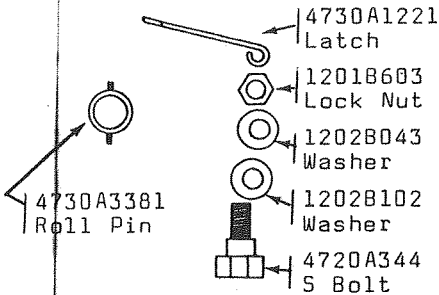

# 1974 PARTS LIST

STABILIZER HANDLE  
4733-5951

CRANK HANDLE  
4720A5211

PLASTIC PUMP  
4730A3101

CITY WATER PUMP  
4732-1511

ZURN WATER PUMP  
4734-016

SAFETY LATCH ONLY, 4730A1221.  
Other parts sold separately.