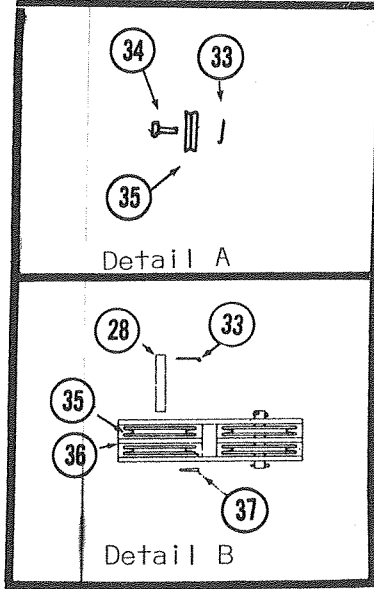

CHASSIS

NOTE: If brakes are used on this trailer, a Selective Resistor must be used in the Brake Electrical Circuit. A Surge Controller is not recommended for use with this system.

CHASSIS--MODELS 870, 880, 890, 891 AND 892