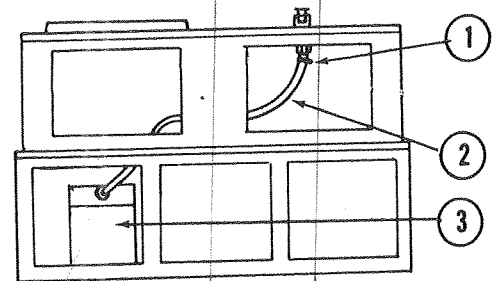

FRONT OF GALLEY