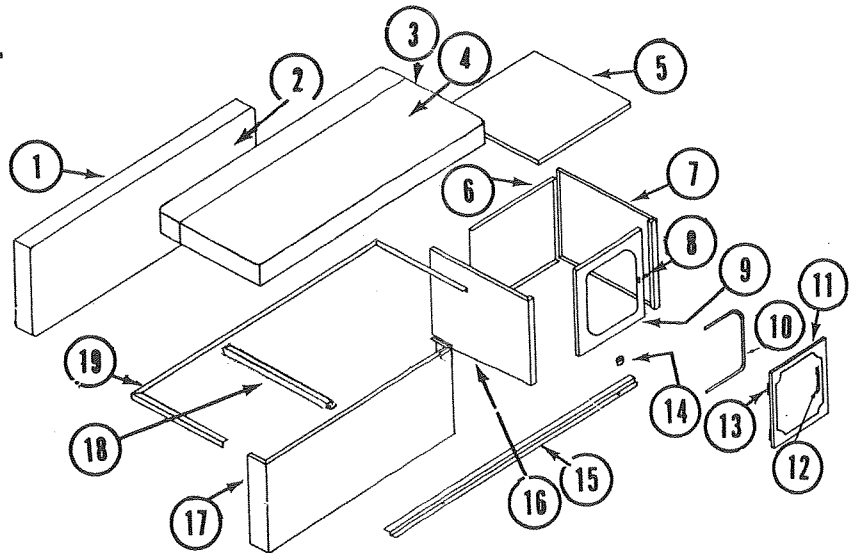

4734A500 SEAT & HEATER CABINET, 870

CODE	PART NO.	DESCRIPTION
1	4725B6271	Back Rest, 39" x 19$\frac{1}{2}$", 870
2	4725B6281	Back Rest Cover, 870
3	4725B6251	Cushion, 39" x 17", 870
4	4725B6261	Cushion Cover, 870
5	4733B184	Cabinet Top, 870
6	*1108B1008	Screw, #10-5/8" used to fasten sides to cabinet top
6	4733-025	Cabinet Back Panel, 870
7	4734-128	Cabinet Panel, Right, 870
8	4733-6291	Latch & Strike Package
9	4734-135	Cabinet Panel, Front, 870
10	4733A064	Door Molding
11	4734-542	Door Ass'y
12	4733-223	Cabinet Door Pull
13	4733-222	Cabinet Door Hinge
	*4733-247	Hinge Rivet, 1/8", Hinge to Cabinet, x2
14	*1200B433	Screw, #6-3/8" Recessed, Flat-head, Hinge to Door, x3
14	4710A2681	Table Stop Button
	*4731-387	Cap Screw, $\frac{1}{4}$"-20 UNC, Hex Hd.
15	4733B179	Table Rest, R. S.
16	4734-129	Cabinet Panel, Left, 870
17	4734-131	Seat Panel, Front, 870
18	4733A030	Cushion Support, 870
19	4733-032	Seat Support, 870
	*4733-060	Rivet, Alum., Anodized Brown, 3/16" Truss Head