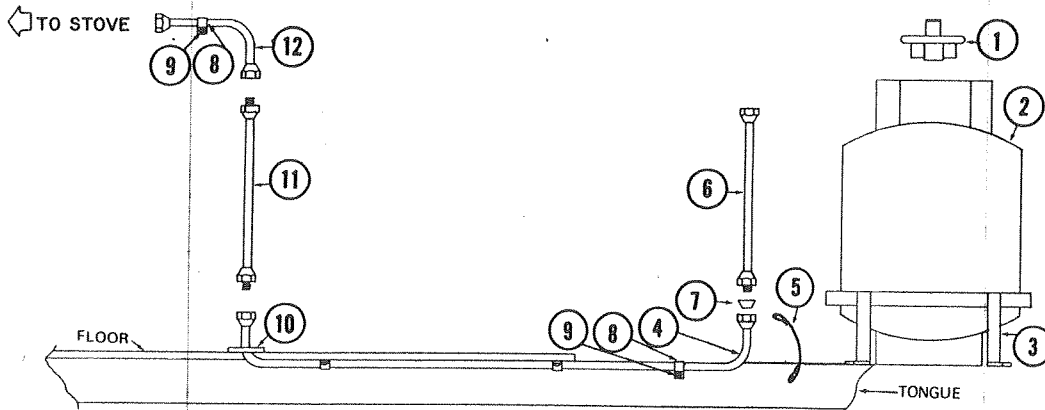

GAS SYSTEM

GAS SYSTEM

CODE	PART NO.	DESCRIPTION	CODE	PART NO.	DESCRIPTION
1	4720A3631	Gas Regulator	6	4733-3991	Flexible Gas Line, 32", 1/4" I.D.
2	4733-6921	Gas Bottle, White, shipped complete with Regulator and 4733-3991 Flexible Hose	7	4733-388	Flared Plug
3	4733C6281	Gas Hose Bracket	8	1201-870	Clamp, Gas Hose, x3
4	4730D5531	Copper Gas Line, Length 81" use 890, 892	9	1103B1008	Screw, #10-1/2", used on Clamp
	4734-553	Copper Gas Line, 94 1/2", 891	10	4733-412	Bushing
	4730C5531	Copper Gas Line, 54", 870	11	4730A3431	Gas Hose Ass'y
	4734-562	Copper Gas Line, 73 3/4", 880	12	4710B6541	Copper Gas Line, 18 5/16", Used 880, 890, 891, 892
5	4733-3481	Strap, holds plug to tongue		4735A577	Copper Gas Line, 73 5/16"
				*4730A3961	Gas Bottle Elbow

*Parts not shown on Parts Diagram