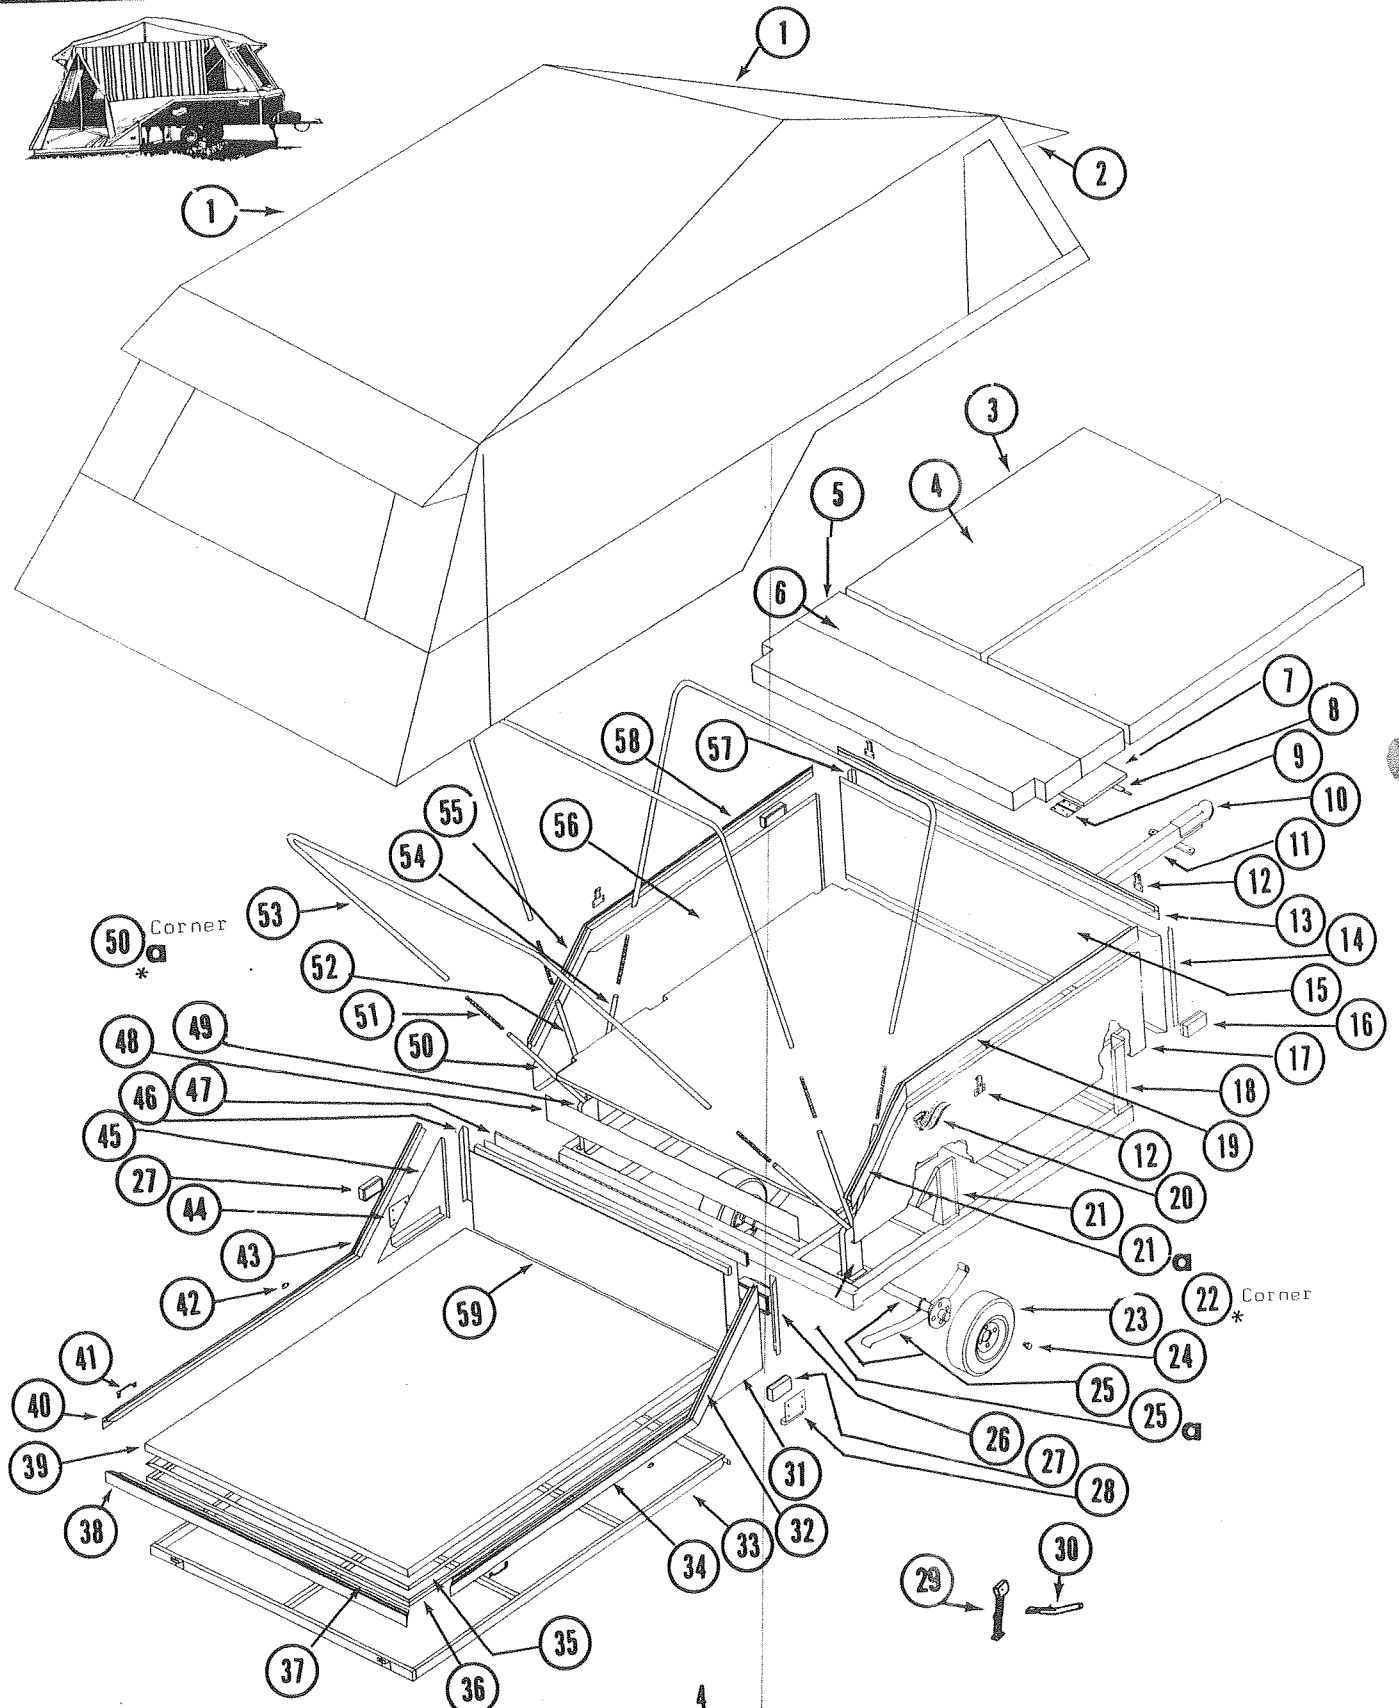

# 1974 PARTS LIST

**Coleman**  
Camping Trailers

\*Rear Body Corners not shown

**PARTS LIST--MINUTEMAN TRAILER**

CODE	PART NO.	DESCRIPTION
1	4736-5201	Canvas Ass'y
2	4736-0741	Awning Support Rod
3	4736-5191	Mattress, x2
4	4714-6201	Mattress Cover
5	4736A5181	Cushion & Back Rest Ass'y
6	4714-6211	Cushion & Back Rest Cover
7	4736-173	Seat Support (Late Models)
	*4736-526	Seat Support (Early Models)
	*4730A378	Bolt
	*1201B695	Nut
8	4731-109	Slide Bolt (Late Models)
	*4731-110	Bolt Plate (Late Models)
9	4736-174	Hinge (Late Models)
10	4773-015	Coupler
11	4736A515	Tongue
12	4730B3711	Latch Ass'y, White
	*1203-864	Rivet
13	4736-030	Body Rail, Front
14	4736-045	Body Corner, Front, Curbside
15	4736-0051	Front Panel
16	4733-1321	Side Marker Lamp, Amber
	*4714-0841	Light Lens, Amber
17	4736-0071	Right Side Body Panel
	*4733B377	Logo
18	4736-010	Corner Bulkhead
19	4736-031	Body Rail, Curbside, Long
20	4736A050	Minuteman Script
21	4736-522	Bulkhead, Curbside
	*4736-521	Bulkhead, Roadside
21A	4736-032	Body Rail, Short, Curbside
22	4736-071	Body Corner, Rear, Curbside
23	4715-379	Tire & Rim, White 4.80 x 4.00 x 8"
24	4714-0601	Lug Bolt, Right Hand
	4714-0611	Lug Bolt, Left Hand
25	4736-514	Axle
25a	4736-059	Bow Support Bracket, Rgt.
	4736-060	Bow Support Bracket, Left A Rgt. & Lft. on each side
	*4736-061	Spacer
	*1201B603	Nut
	*1200B121	Bolt
26	4736A047	Corner, Curbside, Rear, Top
	*1203-864	Rivet
27	4733-1311	Side Marker Lamp, Red
	*4714-0851	Light Lens, Red
28	4736A533	Hinge Bracket, Curbside
	*1200B125	Bolt
	*1202B040	Washer
	*1201B603	Nut
29	4720A0731	Stabilizer
30	4733-5951	Stabilizer Handle
31	4736-517	Top Side Channel, Curbside
32	4736-043	Top Channel, Curbside, Short
	*1203-864	Rivet
33	4736A529	Luggage Rack
34	4736-041	Top Channel, Curbside, Long
35	435-00-000-23	Live Rubber Tape
36	4736A064	Extrusion, Long, C.S., R.S.
37	4736A063	Extrusion, Short, Front & Rear
38	4736A081	Front Top Channel
39	4736-072	Floor Covering
	*4735-036	Floor Center
	*4736-037	Floor, End, Lft
	*4736A513	Sandwich Panel Ass'y
40	4736-042	Roadside Top Channel, Long
41	4733-288	Handle, x2
	*4733-413	Tek Screw
42	4730A3701	Strike, White