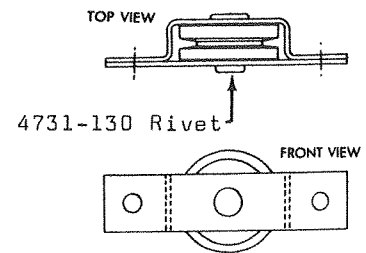

ROLLER ASS'y, 4720B5621
RIVET Sold Separately