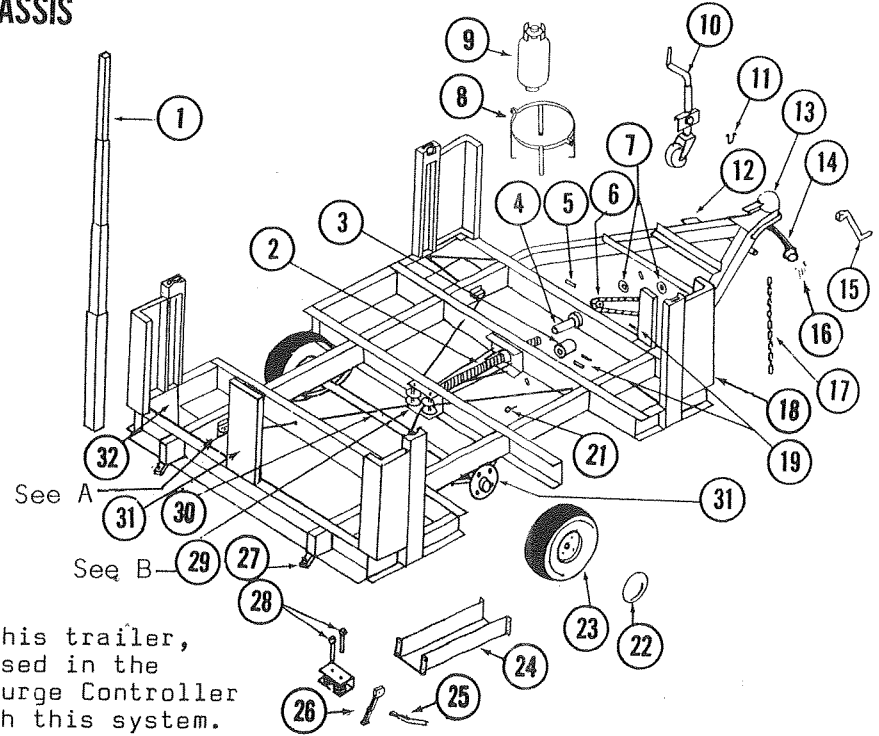

CHASSIS

NOTE: If brakes are used on this trailer, a Selective Resistor must be used in the Brake Electrical Circuit. A Surge Controller is not recommended for use with this system.

CHASSIS--MODELS 870, 880, 890, 891 AND 892

CODE	PART NO.	DESCRIPTION	CODE	PART NO.	DESCRIPTION
1	4733-5801	Life Assembly	22	4734-1851	Hub Cap, 890, 891, 892
2	4720E5201	Whiffle Tree	23	4730A379	Tire & Rim, White, Size 5.30 x 4.50 x 12", 880, 870
	*4720C169	Cable Clip, Whiffletree Cable x4		4730A387	Tire & Rim, White, Size 20 x 8. x 10", 890, 891, 892.
	*4720A238	Thrust Nut	24	4720B2371	Guide Channel, Whiffle Tree
	*4720A2421	Thrust Bearing	25	4733-5951	Stabilizer Handle
3	4720A1221	Coupling	26	4720A0731	Stabilizer
4	4720B120	Extension, 880		*1201B604	Lock Nut (Weld Screw on Gusset)
	4730B120	Extension, 890, 891, 892	27	4731-597	Bed Support Brace Ass'y
		Not used on 870		*4731-246	Spacer
5	4730A3381	Roll Pin, Long	28	4720D1561	Long Pin, M2
6	4730B3691	Chain, Chassis Front	29	4715A6371	Separator Pulley Ass'y
		Not used on 870	30	4733A6311	Axle with Hub, 870, 880
	*4730A381	Connecting Link		4730E301	Axle with Hub & Drum, 890, 891, 892
7	1212-0121	Grommet	31	4733-641	Support & Bracket Ass'y
8	4733C6281	Gas Bottle Bracket		*1201B603	Hex Nut
9	4733-6921	Gas Bottle, White		*4731-387	Hex Head Cap Screw
		Not standard on 870	32	4730C4361	Gusset & Weld Screw, M4
10	4720B6661	Tongue Jack Ass'y	33	1204B108	Cotter Pin, x4
11	4720A3341	Snap Ring for Tongue Jack	34	4720B157	Short Pin
12	4720A3331	Jack Bracket	35	4715-537	Steel Pulley & Bearing Ass'y
13	4730A3561	Coupler--Use Kit		4715A566	Used Pulley Cluster & Corners
	*4714-2211	Coupler Repair Kit	36	4710-3621	Roll Pin, M4
14	4735-1561	Wire Harness, 880, 870		*4730A340	Sprocket Shaft)--NOT USED
	4735-1551	Wire Harness 890, 891, 892		*4730A384	Small Sprocket) ON MODEL
15	4720A5211	Crank Ass'y		*4730A385	Large Sprocket) 870
16	4735-1571	Pigtail, 870, 880		*4720E580	Sprocket Plate)
	4735-1541	Pigtail, 890, 891, 892		*4732A3671	Pulley Bracket x4 Not Shown
17	4720A3031	Safety Chain		*4720C153	Center Bulkhead Ass'y
18	4733B154	Corner Bulkhead		*4731-387	Hex Head Screw) Use to attach
19	4720A1481	Roll Pin, M5		*1201B603	Hex Nut) Lift to Corner
20		Number not assigned			Bulkheads
21	4734-2191	Screw Eye, M4			
22	4730A3921	Hub Cap, 880			
		Not Standard on 870			

*Not shown on Parts Diagram
Items marked x3, x4 etc. designate they are used times 3 on trailer. Shipped one each.