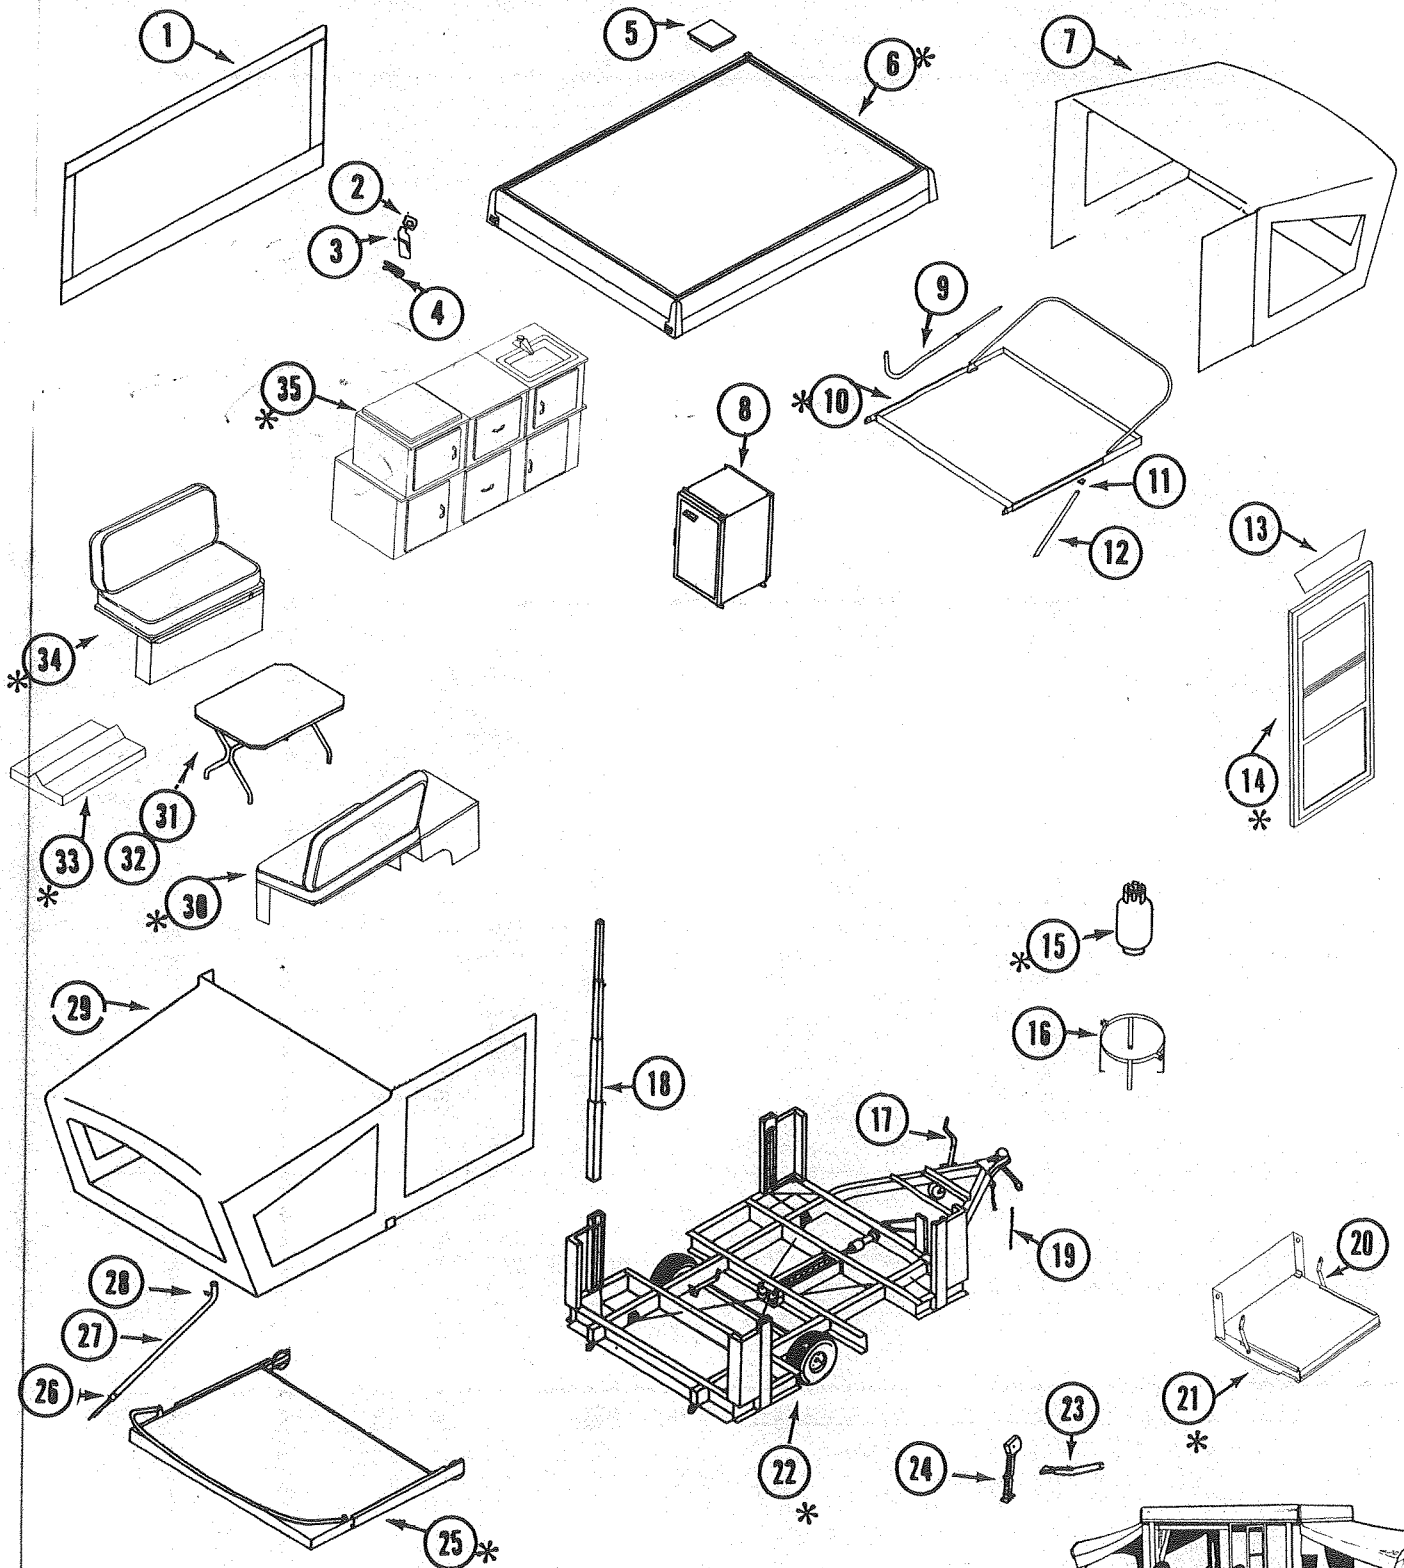

Camping Trailers

1974 PARTS LIST

Parts List
Somerset
Model 870
Less Panels

PARTS LIST--SOMERSET, MODEL 870

CODE	PART NO.	DESCRIPTION	CODE	PART NO.	DESCRIPTION
1	4735A6801	Side Canvas Ass'y, 870	18	4733-5801	Lift Assembly
2	4715-2091	Strike	19	*4720A3031	Chain, Safety
3	4715A5051	Latch Ass'y	20	4734-5571	Swing Arm Ass'y
	*4733-3481	Latch Strap, M2	21	4734A5161	Access Door Ass'y
4	4732-479	Safety Pin	22	4734-503	Chassis, 870
5		Number not assigned	23	4733-5951	Stabilizer Handle
6	4734A5241	Top Ass'y, 870	24	4720A0731	Stabilizer
	*4728-6161	Lift Pockets, 870, M4, Pearl Grey	25	4720D539	Rear Bed Ass'y
7	4735A6821	Front Canvas Ass'y, 870	26	4714-5491	Lock Adjusting Package
8	5255A700	Cooler Ass'y	27	4720D5971	Canvas Support Ass'y
9	4720D5971	Canvas Support Ass'y	28	8460-510	Spring Pin
10	4720C540	Front Bed Ass'y	29	4735A6811	Rear Canvas Ass'y, 870
11	4720B1211	Leg Bracket Ass'y	30	4734A501	Seat & Storage Ass'y, C.S.
12	4720A5821	Front Bed Support Ass'y	31	4714-0831	Table Mount, 870
13	4736-5801	Screen Door Canvas Flap	32	4714-0821	Table Support, 870
14	4734C510	Screen Door & Jamb Ass'y	33	4735A5221	Dinette Table Top Ass'y
15		Number not assigned	34	4734A500	Seat & Heater Ass'y, R.S.
16	4733C62B1	Gas Bottle Bracket	35	4735-2131	Water System, 5 Gallon
17		Number not assigned	36	4734A548	Galley Ass'y, Complete
				*4714B2111	Water Line, cut to size

*Number not shown on Parts Diagram

PARTS NOT SHOWN--Some Parts listed below are included in drawings in other parts of catalog

PART NO.	DESCRIPTION	PART NO.	DESCRIPTION
8-234	*Tobacco Brown Paint	4720A5211	Crank Handle
8-236	*Shamrock Green Paint	4720C169	Cable Clips--for 1/8" Cable--Used on Whiffle Tree & Lift Cables.
8-237	*Polar White Paint		
8-239	*Appliance White Paint	4728-4181	Pearl Grey Patch
8-239	*Sandalwood Beige Paint	4728-1651	Water Repellent, Scotchgard
8-3121	Silicone Lubricant	4728-6161	Lift Pocket, M4, Pearl Grey
1225-409	No. 9 Slider--use with 4714-181 Zipper Chain	4730A1181	Adjustable Stud Pkg., M2
4710A051	Sink Clips	4730A260	Canvas Clip
4710B4111	Strike on Jamb Ass'y	4730A3211	Keys, M2
4714-0701	Seal Spray For Top	4730A325	Small Cable Clips--for 1/16" Cable
4714-0641	Curtain Tabs, M250	4730A354	Stud
4714-1611	Nylon Screen, Net, Sold by Yard	4730A3921	Hub Cap--Accessory
4714-181	No. 9 Zipper Chain, sold by Yard	4730A3961	Elbow for Gas Bottle
4714-1851	781 Sealant--for Lift Ass'y	4730B0981	Retaining E Ring, M12
4714-1981	Curtain Tabs, M20	4730C5531	Gas Supply Line
4714-2171	Dry Kleen Pads, M12	4730D2491	Pin & Ring Pkg--for Lift
4714-2211	Coupler Repair Kit	4731A2521	Pin for Lift Ass'y
4714-2251	Fabric Cement, M12	4733-6551	Spare Tire Mount
4714A6021	Shock Cord, 12 Feet Long	4734-180	Machine Screw for Gas Bottle Bracket
4714B2111	Water Line, 88" Long	4734A511	Parts Package
4720A238	Thrust Nut, Whiffle Tree	4734-5211	Screen Door Cable Ass'y
4720A2421	Thrust Bearing, Whiffle Tree	4735-1561	Wire Harness
4720A3031	Safety Chain, x2	4735-1571	Pigtail

*In Pressurized Spray Cans
Parts marked "M2, M20" etc. are sold in Multiple packs only.

Items showing "x3" etc. indicate that they are used times three on that part of the trailer. They are sold one to a package.

Items showing "M2" etc. indicate that they are packed two to a package and they are sold only in packages of two.

REPAIR PARTS FOR ACCESSORIES

PART NO.	DESCRIPTION	PART NO.	DESCRIPTION
4715-5761	Eave Pole Ass'y for Canopy	4728-579	Brace Pole for Cabana--Used x2
4728-578	Eave Pole for Cabana	8450A535	Pole Ass'y, Complete For Add-A-Room

SEE BACK COVER FOR LIST OF ACCESSORIES

Model 880
Valley Forge
Less Panels

1974 PARTS LIST

Coleman
Camping Trailers