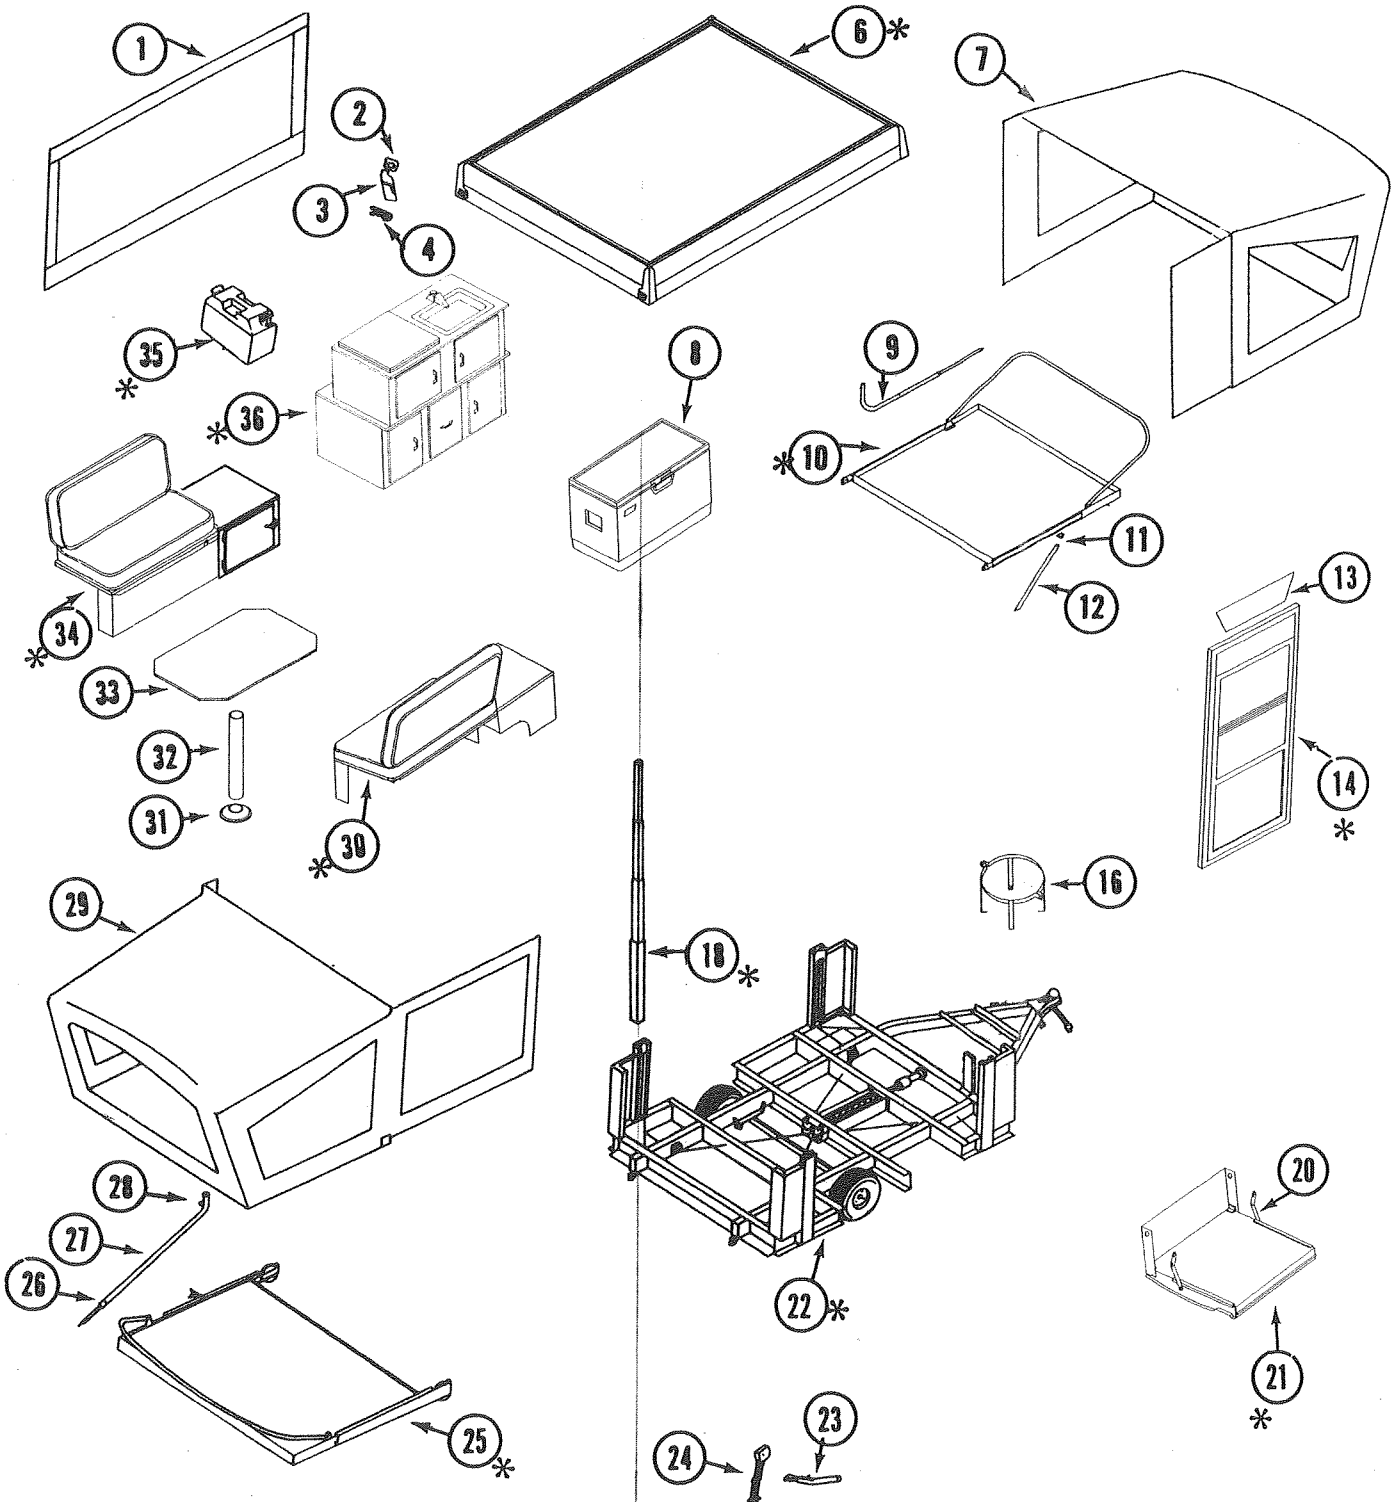

Model 870
Somerset
Less Panels

1974 PARTS LIST

Coleman
Camping Trailers

Camping Trailers

1974 PARTS LIST

Parts List
Somerset
Model 870
Less Panels

PARTS LIST--SOMERSET, MODEL 870

CODE	PART NO.	DESCRIPTION	CODE	PART NO.	DESCRIPTION
1	4735A6801	Side Canvas Ass'y, 870	18	4733-5801	Lift Assembly
2	4715-2091	Strike	19	*4720A3031	Chain, Safety
3	4715A5051	Latch Ass'y	20	4734-5571	Swing Arm Ass'y
	*4733-3481	Latch Strap, M2	21	4734A5161	Access Door Ass'y
4	4732-479	Safety Pin	22	4734-503	Chassis, 870
5		Number not assigned	23	4733-5951	Stabilizer Handle
6	4734A5241	Top Ass'y, 870	24	4720A0731	Stabilizer
	*4728-6161	Lift Pockets, 870, M4, Pearl Grey	25	4720D539	Rear Bed Ass'y
7	4735A6821	Front Canvas Ass'y, 870	26	4714-5491	Lock Adjusting Package
8	5255A700	Cooler Ass'y	27	4720D5971	Canvas Support Ass'y
9	4720D5971	Canvas Support Ass'y	28	8460-510	Spring Pin
10	4720C540	Front Bed Ass'y	29	4735A6811	Rear Canvas Ass'y, 870
11	4720B1211	Leg Bracket Ass'y	30	4734A501	Seat & Storage Ass'y, C.S.
12	4720A5821	Front Bed Support Ass'y	31	4714-0831	Table Mount, 870
13	4736-5801	Screen Door Canvas Flap	32	4714-0821	Table Support, 870
14	4734C510	Screen Door & Jamb Ass'y	33	4735A5221	Dinette Table Top Ass'y
15		Number not assigned	34	4734A500	Seat & Heater Ass'y, R.S.
16	4733C62B1	Gas Bottle Bracket	35	4735-2131	Water System, 5 Gallon
17		Number not assigned	36	4734A548	Galley Ass'y, Complete
				*4714B2111	Water Line, cut to size

*Number not shown on Parts Diagram

PARTS NOT SHOWN--Some Parts listed below are included in drawings in other parts of catalog

PART NO.	DESCRIPTION	PART NO.	DESCRIPTION
8-234	*Tobacco Brown Paint	4720A5211	Crank Handle
8-236	*Shamrock Green Paint	4720C169	Cable Clips--for 1/8" Cable--Used on Whiffle Tree & Lift Cables.
8-237	*Polar White Paint		
8-239	*Appliance White Paint	4728-4181	Pearl Grey Patch
8-239	*Sandalwood Beige Paint	4728-1651	Water Repellent, Scotchgard
8-3121	Silicone Lubricant	4728-6161	Lift Pocket, M4, Pearl Grey
1225-409	No. 9 Slider--use with 4714-181 Zipper Chain	4730A1181	Adjustable Stud Pkg., M2
4710A051	Sink Clips	4730A260	Canvas Clip
4710B4111	Strike on Jamb Ass'y	4730A3211	Keys, M2
4714-0701	Seal Spray For Top	4730A325	Small Cable Clips--for 1/16" Cable
4714-0641	Curtain Tabs, M250	4730A354	Stud
4714-1611	Nylon Screen, Net, Sold by Yard	4730A3921	Hub Cap--Accessory
4714-181	No. 9 Zipper Chain, sold by Yard	4730A3961	Elbow for Gas Bottle
4714-1851	781 Sealant--for Lift Ass'y	4730B0981	Retaining E Ring, M12
4714-1981	Curtain Tabs, M20	4730C5531	Gas Supply Line
4714-2171	Dry Kleen Pads, M12	4730D2491	Pin & Ring Pkg--for Lift
4714-2211	Coupler Repair Kit	4731A2521	Pin for Lift Ass'y
4714-2251	Fabric Cement, M12	4733-6551	Spare Tire Mount
4714A6021	Shock Cord, 12 Feet Long	4734-180	Machine Screw for Gas Bottle Bracket
4714B2111	Water Line, 88" Long	4734A511	Parts Package
4720A238	Thrust Nut, Whiffle Tree	4734-5211	Screen Door Cable Ass'y
4720A2421	Thrust Bearing, Whiffle Tree	4735-1561	Wire Harness
4720A3031	Safety Chain, x2	4735-1571	Pigtail

*In Pressurized Spray Cans
Parts marked "M2, M20" etc. are sold in Multiple packs only.

Items showing "x3" etc. indicate that they are used times three on that part of the trailer. They are sold one to a package.

Items showing "M2" etc. indicate that they are packed two to a package and they are sold only in packages of two.

REPAIR PARTS FOR ACCESSORIES

PART NO.	DESCRIPTION	PART NO.	DESCRIPTION
4715-5761	Eave Pole Ass'y for Canopy	4728-579	Brace Pole for Cabana--Used x2
4728-578	Eave Pole for Cabana	8450A535	Pole Ass'y, Complete For Add-A-Room

SEE BACK COVER FOR LIST OF ACCESSORIES