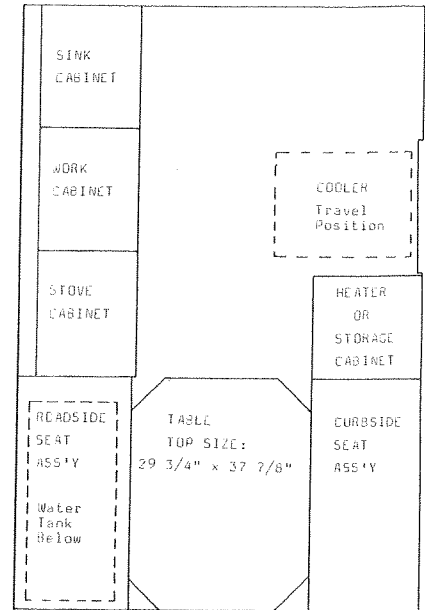

VALLEY FORGE, MODEL 880

Size Closed: 6'8" x 12'6"
Size Opened: 6'8" x 19'4"
Interior Height Opened: 6'5"
Body Color: Sandalwood Beige
Canvas Color: Cocoa Brown
Tire Size: 20 x 8 x 10" White
Beds: Two Standard
BRAKES: Not Standard

FRONT

Model 880