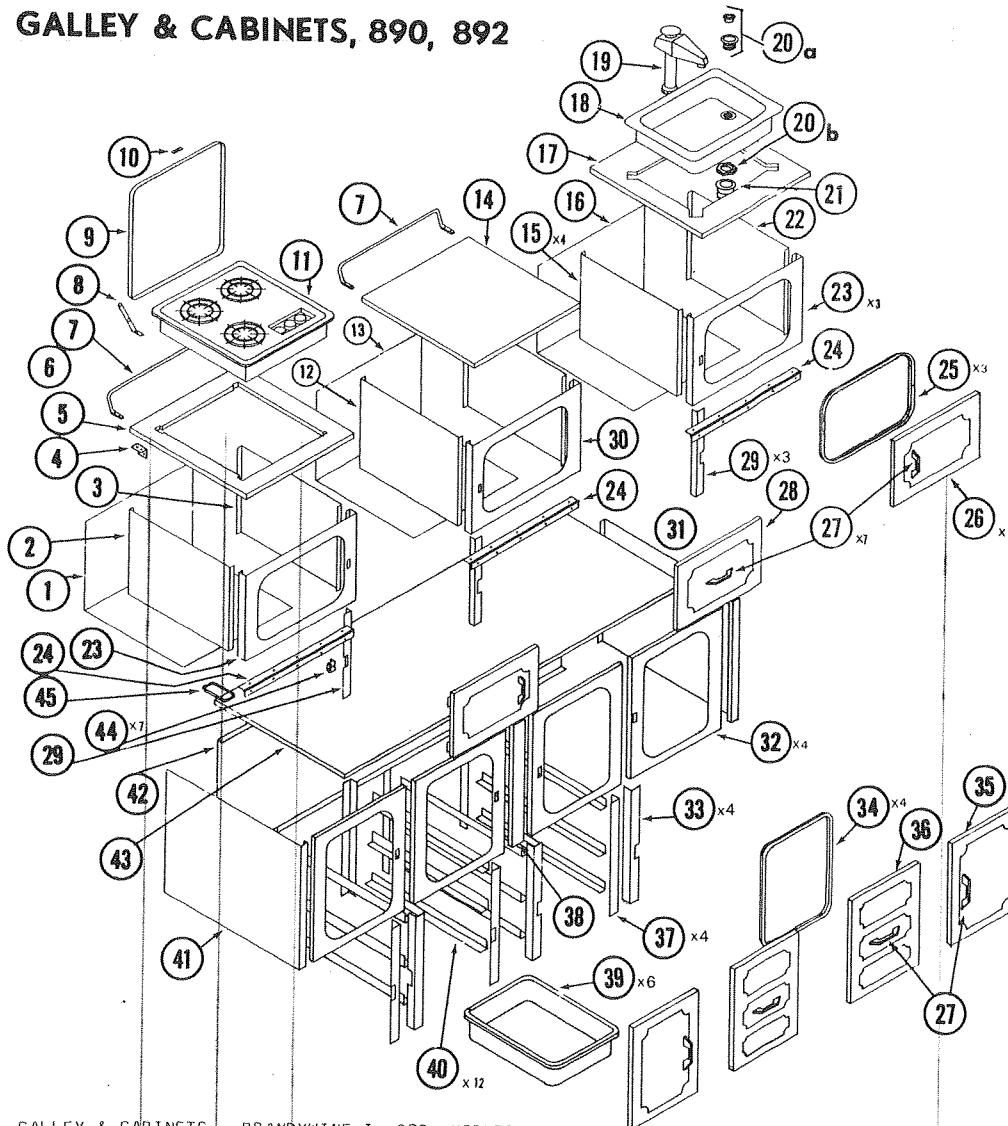

1974 PARTS LIST

Galley
890, 892

GALLEY & CABINETS, 890, 892

GALLEY & CABINETS-- BRANDYWINE I, 890; YORKTOWN 892
4733-686 Stove Cabinet, 4733-687 Work Cabinet, 4733-687 Sink Cabinet and 4733-689 Lower Galley

CODE	PART NO.	DESCRIPTION	CODE	PART NO.	DESCRIPTION
1	4734-0891	Stove Cabinet Panel, Rear	23	4734-072	Sink Cabinet Panel, Front
2	4733A0621	Outside Cabinet Panel, x2	24	4734-0861	Galley Hinge, x3
3	4734-0791	Inside Cabinet Panels, x4	25	4733-063	Door Molding, Cabinet Doors
4	4734-338	Cabinet Top Corner Brace	26	4733-6511	Cabinet Doors, x2
5	4734-0871	Stove Cabinet Top	27	4733-2231	Door Pull, x7
6	4714-0321	Towel Rack Bumper	28	4733-6811	Work Cabinet Door
7	4734-0841	Towel Rack, x3	29	4733A045	Latch Support
	*1015B1016	Bolt, x4	30	4734-072	Cabinet Panel, Front, x3
	*1201B692	Nut, x4	31	4734-028	Lower Galley Panel, Right
8	4720A4511	Stove Cover Support Ass'y	32	4733-035	Lower Galley Cabinet Front, x4
9	4733-5581	Stove Cover Ass'y, Chrome	33	4733B054	Latch Support, x4
	*4733-467	Hinge Plate--Not shown	34	4733A064	Door Molding, Galley Doors
	*1203-863	Rivet, x2	35	4733-6521	Galley Door Ass'y, x2, Side
10	4733-401	Stove Cover Latch	36	4733A6531	Galley Door Ass'y, Center, x2
	*4733-402	Stove Cover Strike	37	4733B067	Guide Supports, x4
11	4710A0311	Stove, 3 Burner, Ant. Gold	38	4734-196	Galley Spacer (Panel)
12	4734-0791	Cabinet Side Panel	39	4733-4661	Galley Drawers, x6
13	4732-082	Work Cabinet Panel, Rear	40	4734-318	Drawer Guides, x12
14	4734-0851	Work Cabinet Top	41	4733-029	Lower Galley Panel, Left
15	4734-0791	Cabinet Inside Panels, x4	42	4735-245	Lower Galley Panel, Rear
16	4734-089	Sink Cabinet Panel, Rear	43	4734-2471	Lower Galley Top
17	4734-0881	Sink Cabinet Top	44	4733-6391	Latch & Strike Package, x7
18	4710-0301	Sink, Antique Gold	45	4714-033	Small Molding
19	4734-0161	Zurn Pump		*1203-867	Rivet, Door Hinge to Cabinet, x16
20a	4730B3151	Basket Strainer, White		*1203C248	Rivet, Supports to Cabinet, x32
20b		Washer, part of 4730B3151 Pkg.		*1103B0806	Screw, Cabinet Panels to Cab.Top
21	4734-0671	Drain Trap		*4733-060	Rivet, Metal Panel to Metal Panel
22	4733A0621	Outside Cabinet Panel			

*Parts not shown on parts diagram