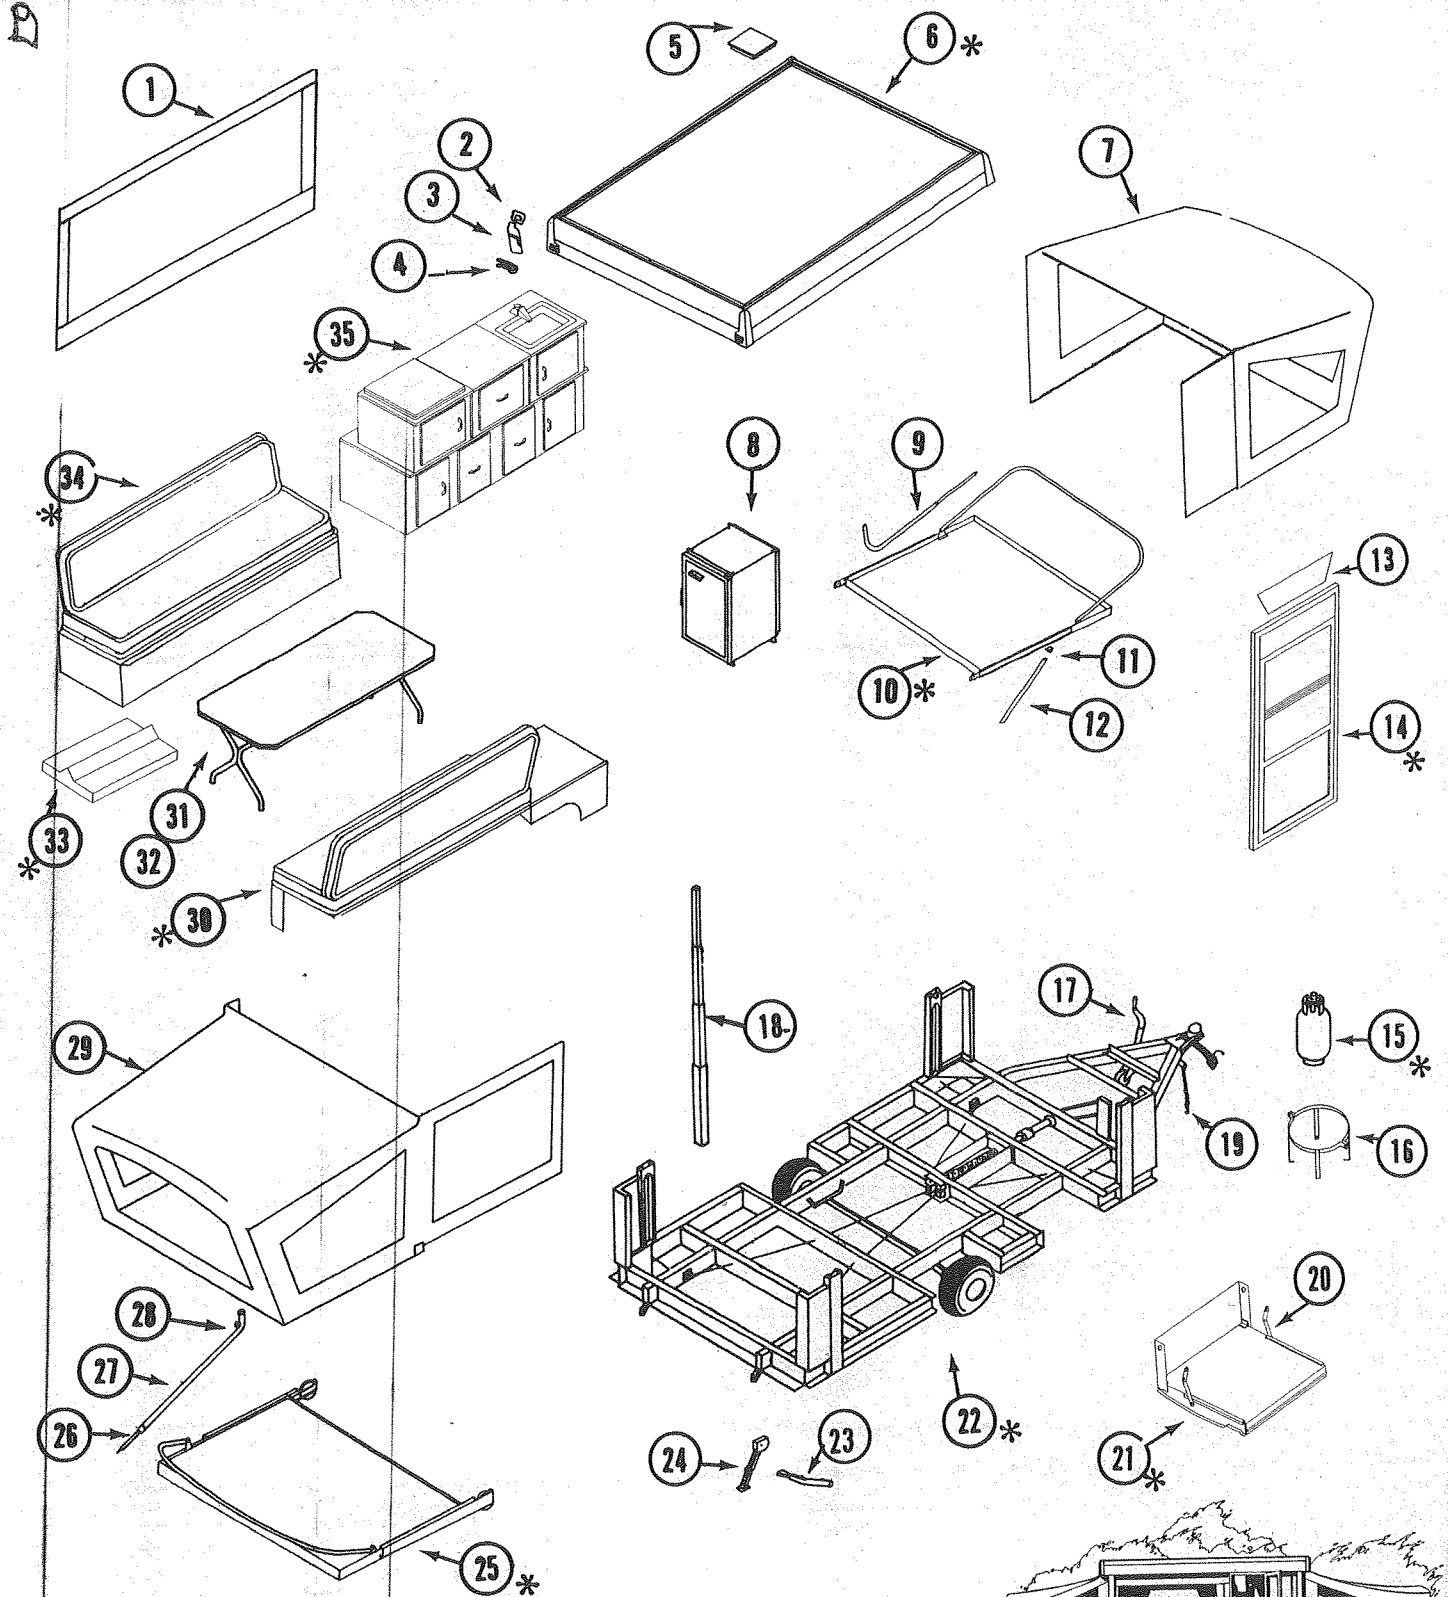

Models 890, 892
Brandywine I
Yorktown
Less Panels

1974 PARTS LIST

PARTS LIST--BRANDYWINE I, MODEL 890 AND YORKTOWN, MODEL 892

CODE	PART NO.	DESCRIPTION	CODE	PART NO.	DESCRIPTION
1	4728A6931	Side Canvas Ass'y, 890, 892	17	4720B6661	Tongue Jack
2	4715-2091	Strike	18	4733-5801	Lift Assembly
3	4715A5051	Latch Ass'y	19	4720A3031	Safety Chain
	*4733-3481	Latch Strap, M2	20	4734-5571	Swing Arm Ass'y
4	4732-479	Safety Pin	21	4733B5161	Access Door Ass'y
5	4733-4781	Vent Ass'y for Top Ass'y	22	4730G503	Chassis, 890, 892
	*4714-0811	Vent Cover	23	4733-5951	Stabilizer Handle
6	4714A5911	Top Ass'y, Less Vent	24	4720A0731	Stabilizer
	*2260-603	Light, Round, for Top	25	4720D539	Rear Bed Assembly, Less Matt.
	*2260-3251	Lens for 2260-603	26	4714-5491	Lock Adjusting Package
	*4728-6151	Lift Pockets, M4, Cocoa Brown	27	4720D5971	Canvas Support Ass'y
7	4728A6921	Front Canvas Ass'y, 890	28	8460-510	Spring Pin
	4727H6921	Front Canvas Ass'y, 892	29	4728-6941	Rear Canvas Ass'y, 890, 892
8	5257-709	Convertible Cooler	30	4733C555	Seat & Storage Cabinet, C.S.
9	4720D5971	Canvas Support Ass'y for Regular Bed, 890, 892	31	4732C5201	Dinette Table Ass'y, with Legs
	4733-6361	Canvas Support Ass'y, for Large Bed on 892	32	4720B5461	Dinette Table Leg Ass'y, M2
10	4720C540	Bed Ass'y, Front, Small 890			Includes all hardware to install legs to table top.
	4733-650	Long Bed Ass'y, Front, Model 892	33	4733B1411	Water Bottle, Less Fittings
11	4720B1211	Leg Bracket Ass'y		*4734-320	Water Tank Bracket
12	4720A5821	Front Bed Support	34	4733C556	Seat Ass'y, Roadside
13	4736-5811	Canvas Screen Door Flap, Cocoa Brown	35	4733-686	Stove Cabinet
14	4710C510	Screen Door & Jamb Ass'y		4733-688	Work Cabinet
15	4733-6921	Gas Bottle, White		4733-687	Sink Cabinet
16	4733C6281	Gas Bottle Bracket		4733-689	Lower Galley
				*4733-6441	Wardrobe Hanger

*Parts not shown on Parts Diagram

PARTS NOT SHOWN--Some parts listed below are included in drawings in other parts of catalog

PART NO.	DESCRIPTION	PART NO.	DESCRIPTION
8-234	*Tobacco Brown Paint	4720A3031	Safety Chain, x2
8-237	*Polar White Paint	4720A5211	Crank Handle
8-238	*Appliance White Paint	4720C169	Cable Clips--For 1/8" Cables
8-239	*Sandalwood Beige Paint	4725B6801	Window Curtain Ass'y
8B3121	Silicone Lubricant	4727A4451	Canvas Patch, Cocoa Brown
1201B660	Lug Nut--Spare Tire Mount	4728-1651	Water Repellent, Scotchgard
1225-409	No. 9 Slider, use with 4714-181 Chain	4728-564	Canvas Retainer Package
2260-3251	Light Lens	4728-6151	Lift Pocket, Cocoa Brown
2260-603	Light Ass'y	4730A1181	Adjustable Stud Pkg. M2
4710A051	Sink Clips	4730A260	Canvas Clip
4710B4111	Strike on Jamb Ass'y	4730A3211	Keys, M2
4714-0651	Ten-x Sealant	4730A325	Small Cable Clips--For 1/16" Cable
4714-0701	Seal Spray for Top	4730A354	Stud
4714-0641	Curtain Tabs, M250	4730A3961	Elbow for Gas Bottle
4714-1611	Nylon Screen, Net, Sold by Yard	4730B0981	Retaining E. Ring, M12
4714-181	No. 9 Zipper Chain, sold by Yard	4730D2491	Pin & Ring Pkg--for Lift
4714-1851	781 Sealant--for Lift Ass'y	4731A2521	Pin for Lift Ass'y
4714-1981	Curtain Tabs, M20	4733-6551	Spare Tire Mount
4714-2171	Dry Kleen Pads, M12	4733D562	Parts Package
4714-2211	Coupler Repair Kit	4734-180	Machine Screw, Gas Bottle Bracket
4714-2251	Fabric Cement, M12	4734-1851	Hub Cap
4714A6021	Shock Cord, 12 Feet Long	4734-301	Plug, 12 Volt
4714B2111	Water Line, 88"	4734-5211	Screen Door Cable Ass'y, M2
4715D2221	Trim Tape, Wood Grain, Dark Oak	4734A5361	Cooler Strap Ass'y
4720A238	Thrust Nut, Whiffle Tree	4735-1541	Pigtail
4720A2421	Thrust Bearing, Whiffle Tree	4735-1551	Wire Harness

*In pressurized Spray Cans.