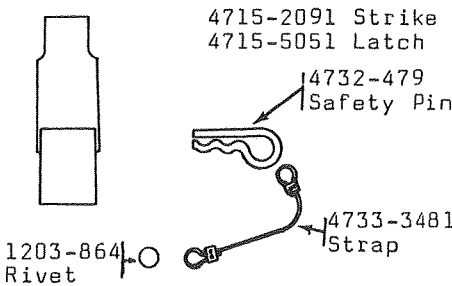

# 1974 PARTS LIST

STABILIZER HANDLE  
4733-5951

CRANK HANDLE  
4720A5211

PLASTIC PUMP  
4730A3101

CITY WATER PUMP  
4732-1511

ZURN WATER PUMP  
4734-016

SAFETY LATCH ONLY, 4730A1221.  
Other parts sold separately.