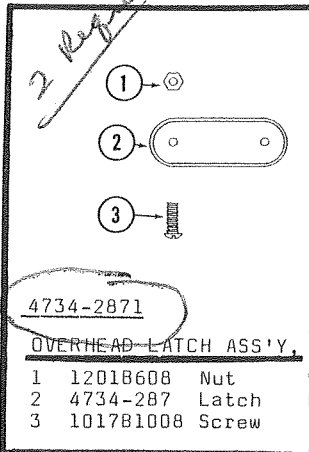

SCREEN DOOR & JAMB ASS'Y