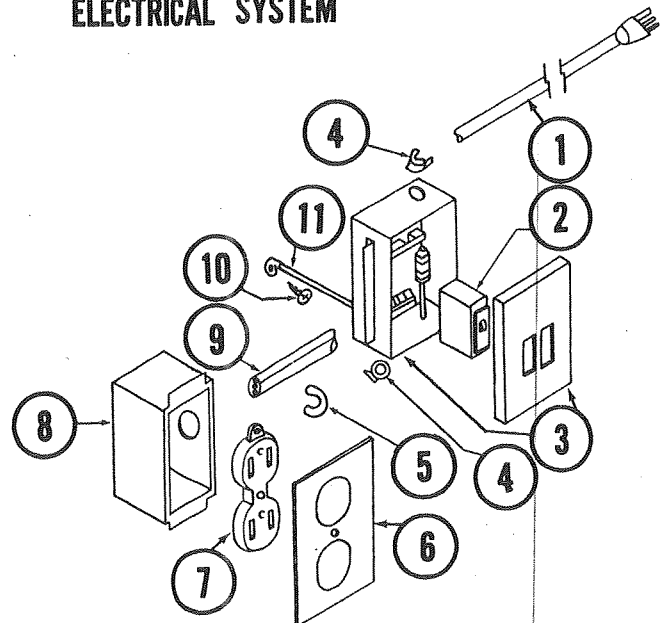

ELECTRICAL SYSTEM