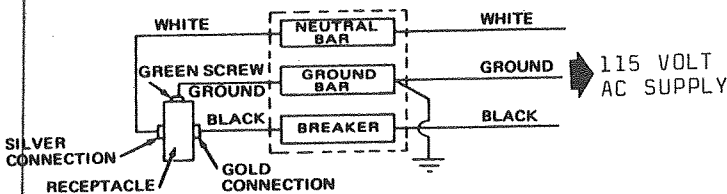

ELECTRICAL SYSTEM, SOMERSET 870

CODE	PART NO.	DESCRIPTION
1	4733-1651	Cord Set, 25 Feet (115 Volt, 15 Amp. Std.) UL Approved
2	4731A1321	Breaker Switch
3	4731B131	Box Ass'y
4	1216-451	Connector
5	1216-239	Strain Relief
6	4710A355	Receptacle Cover
7	4710A354	Receptacle
8	4710A363	Switch Box
9	4734A019	Wire, Short
10	1006B161	Bolt 1/4"-20 x 5/8"
11	4735-586	Ground Wire Ass'y