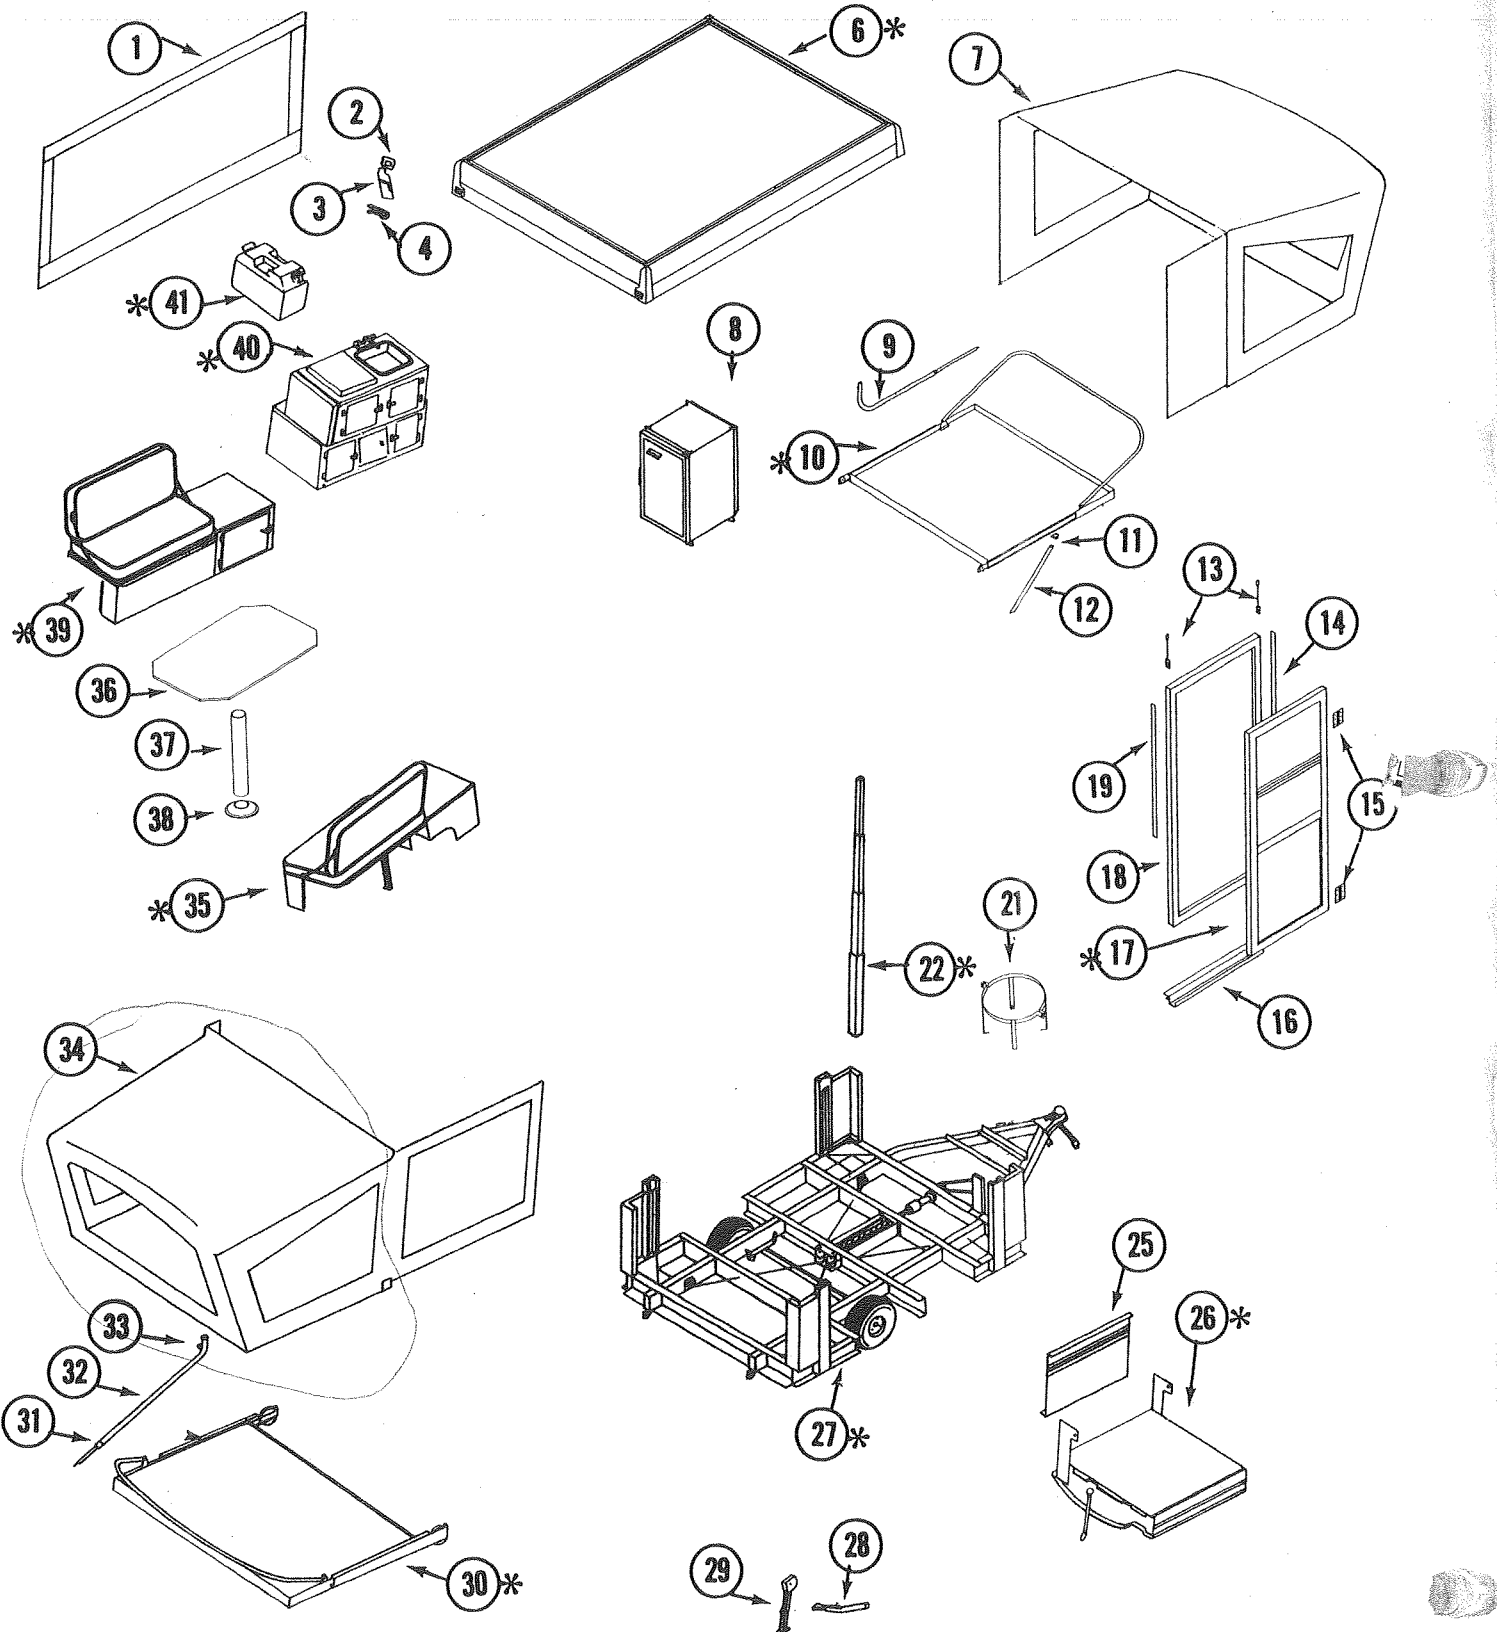

WIRING DIAGRAM 770, 780

WIRING DIAGRAM 790-1-2

MODEL 770
SOMERSET
LESS PANELS

1973 PARTS LIST

Coleman
CAMPING TRAILERS

*SEE INDEX FOR PAGE SHOWING PARTS BREAKDOWN DIAGRAMS

PARTS LIST -- SOMERSET, MODEL 770

CODE	PART NO.	DESCRIPTION	CODE	PART NO.	DESCRIPTION
1	4735-6801	Side Canvas Ass'y, 770	21	4733-6281	Gas Bottle Bracket
2	4715-2091	Strike	22	4733-5801	Lift Assembly
3	4715A5051	Latch Ass'y	23		NUMBER NOT ASSIGNED
	*4733-3481	Latch Strap, M2	24		NUMBER NOT ASSIGNED
4	4732-479	Safety Pin	25	4733A5521	Access Door Bracket Ass'y
5		NUMBER NOT ASSIGNED	26	4734-5161	Access Door Ass'y
6	4734-5241	Top Ass'y, 770	27	4734-503	Chassis, 770
	*4728-6161	Lift Pockets, 770, M4	28	4733-5951	Stabilizer Handle
7	4735-6821	Front Canvas Ass'y 770	29	4720A0731	Stabilizer
8	5257-709	Convertible Cooler	30	4720D539	Rear Bed Ass'y
9	4720D5971	Canvas Support Ass'y	31	8460-0201	Lock Adjusting Package
10	4720C540	Front Bed Ass'y	32	4720D5971	Canvas Support Ass'y
11	4720B1211	Leg Bracket Ass'y	33	8460-510	Spring Pin
12	4720A5821	Front Bed Support Ass'y	34	4735-6811	Rear Canvas Ass'y, 770
13	4714-1591	Sc. Door Chain Ass'y, x2	35	4734-501	Seat & Storage Ass'y, C.S.
14	4733-3731	Sc. Door Jamb Seal, Vertical, Hinge Side	36	4735A5221	Dinette Table Top Ass'y
15	4720B3601	Screen Door Hinge	37	2230-600	Table Support
16	4732A603	Screen Door Support	38	2230-610	Table Mount
17	4734A5091	Sc. Door & Spring Ass'y	39	4734-500	Seat & Heater Ass'y, R.S.
	4714-0631	Sc. Door Stop Chain, x1	40	4734-548	Galley Ass'y, Complete
18	4710D5091	Sc. Door Jamb Ass'y	41	4735-213	Water System, 5 Gallon
	*4710A4111	Strike on Jamb Ass'y		*4714A2111	Water Line, cut to size
19	4710C4101	Sc. Door Jamb Seal, Vertical, Latch Side			
20		NUMBER NOT ASSIGNED			