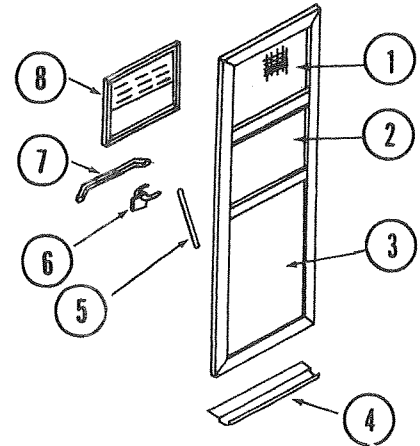

SCREEN DOOR

4710D5051 SCREEN DOOR & SPRING ASS'Y*
4734A5091 SCREEN DOOR & SPRING ASS'Y**

CODE	PART NO.	DESCRIPTION
1	4710A501	Screen Ass'y
2	4710-504	Fixed Window
3	4710C3871	Kick Plate, 780, 790, 791, 792
	4734A1871	Kick Plate, 770
4	4732A603	Screen Door Support-- Not part of Screen Door
5	4731-8201	Spring Ass'y
6	4733-4791	Screen Door Latch
7	4733A2871	Screen Door Handle
8	4710-5061	Sliding Panel Window

*Used on 780, 790, 791, 792 Trailers
**Used on 770 Only

The Jamb can be ordered separately--See parts page.