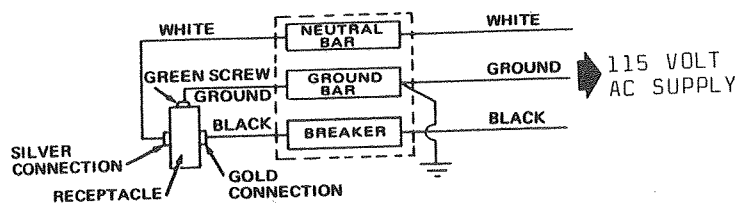

ELECTRICAL SYSTEM--SOMERSET, 770

CODE	PART NO.	DESCRIPTION
1	4733-1651	Cord Set, 25 Feet (115V 15 Amp. Std.) UL Approved
2	4731A1321	Breaker Switch
3	4731A527	Box Ass'y
4	1216-451	Connector
5	1216-239	Strain Relief
6	4710A355	Receptacle Cover
7	4710A354	Receptacle
8	4710A363	Switch Box
9	4734-019	Wire
10	1006B161	Bolt, 1/4"-20 x 5/8"
11	4735-586	Ground Wire Ass'y