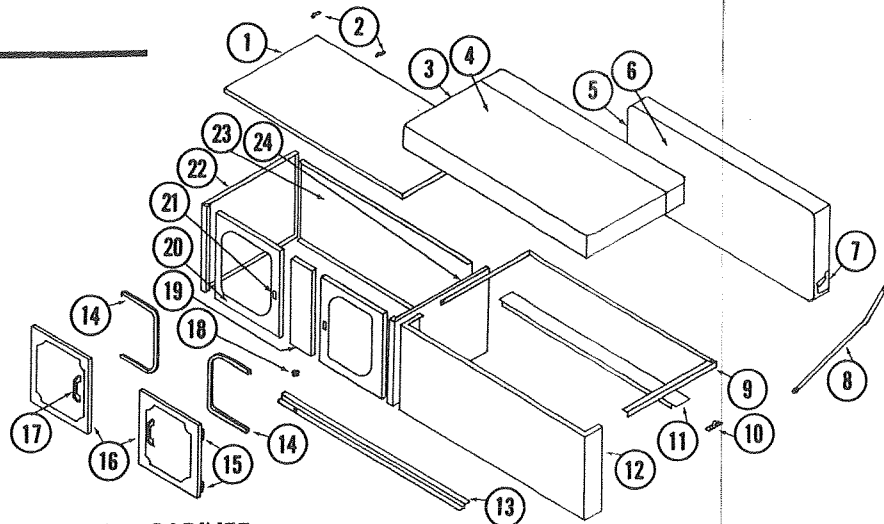

CODE	PART NO.	DESCRIPTION	CODE	PART NO.	DESCRIPTION
1	4733A194	Storage Cabinet Top	16	4733-035	Cabinet Panel, Front
	*1103B1008	Screw, #10-5/8", used to fasten top to cabinet	17	4710A2681	Table Stop Button
2	4720A0721	Cooler Clips, M2		*4731-387	Hex Head Cap Screw, 1/4"-20 UNC
	*1103B0608	Screw, #6-1/2", used to fasten cooler clips	18	4733-064	Door Moulding
3	4725D5281	Dinette Cushion Ass'y	19	4733-6521	Cabinet Door Ass'y
4	4725D5561	Cushion Cover Ass'y	20	4733-223	Door Pull
5	4725D5821	Back Rest Ass'y	21	4733-222	Cabinet Door Hinge
6	4725D5691	Back Rest Cover Ass'y		*4733-247	Hinge Rivet 1/8", Hinge to Cabinet, used x 2.
7	4731C554	Pivot Bracket, Right		*1200B433	Screw, #6-3/8", Recessed Flat-Head, Hinge to Door, used x 3
	4731C505	Pivot Bracket, Left	22	4733B196	Table Rest, Curbside
8	4731C2021	Pivot Arm, Right	23	4733-044	Storage Cabinet Panel Spacer
	4731C2031	Pivot Arm, Left	24	4733-033	Dinette Seat Panel Spacer
9	4733-037	Seat Support	25	4733-031	Seat Panel, Front
10	4733-008	Corner Cushion Rest, Left	26	4733-030	Cushion Support
11	4733-034	Dinette Seat Divider	27	4733-574	Pivot Bracket Ass'y, used for right & left side
12	4733-026	Storage Cabinet Panel, Rgt.		*4733-060	Rivet, Alum. Anodized Brown
13	4733-046	Storage Cabinet Panel, Rear			3/16" Truss Head
14	4733-027	Storage Cabinet Panel, Left			
15	4733-6391	Latch & Strike Ass'y			
	*4733-054	Latch Support			

*Parts not shown

791 SEAT & CABINET

4734-515 STORAGE CABINET & 4734-540 SEAT ASSEMBLY--FOR COLEMAN @BRANDYWINE II, MODEL 791

CODE	PART NO.	DESCRIPTION	CODE	PART NO.	DESCRIPTION
1	4734-192	Cabinet Top, Long, 791	15	4733-222	Cabinet Door Hinge
	*1103B1008	Screw, #10-5/8", used to fasten top to cabinet		*4733-247	Hinge Rivet 1/8"--Hinge to Cabinet x2, also on Latch
2	4720A0721	Cooler Clips, M2		*1200B433	Screw, #6-3/8", Recessed Flathead, used hinge to door
	*1103B0608	Screw, #6-1/2", used to fasten cooler clips	16	4733-6521	Cabinet Door Ass'y
3	4725D5241	Cushion Ass'y	17	4733-223	Door Pull
4	4725D5551	Cushion Cover Ass'y	18	4710-2681	Table Stop Button
5	4725D5711	Back Rest Ass'y		*4731-387	Hex Head Cap Screw, for fastening table stop button
6	4725D5721	Back Rest Cover Ass'y	19	4734-196	Cabinet Divider
7	4731C554	Pivot Bracket, Right	20	4733-035	Front Cabinet Panel
	4731C505	Pivot Bracket, Left	21	4733-6391	Latch & Strike Ass'y
8	4731C2021	Pivot Arm, Right	22	4733-027	Cabinet Panel, Left
	4731C2031	Pivot Arm, Left	23	4734-020	Cabinet Panel, Rear
9	4733-032	Seat Support	24	4734-193	Cabinet Panel, Right
10	4733-574	Pivot Bracket Ass'y		*4733A054	Latch Support
11	4730-030	Cushion Support		*4733-060	Rivet, Alum. Anodized Brown, 3/16", Truss Head
12	4733-031	Front Seat Panel			
13	4733B186	Table Rest, Curbside			
14	4733-064	Moulding, Cab. Door			

*Not Shown