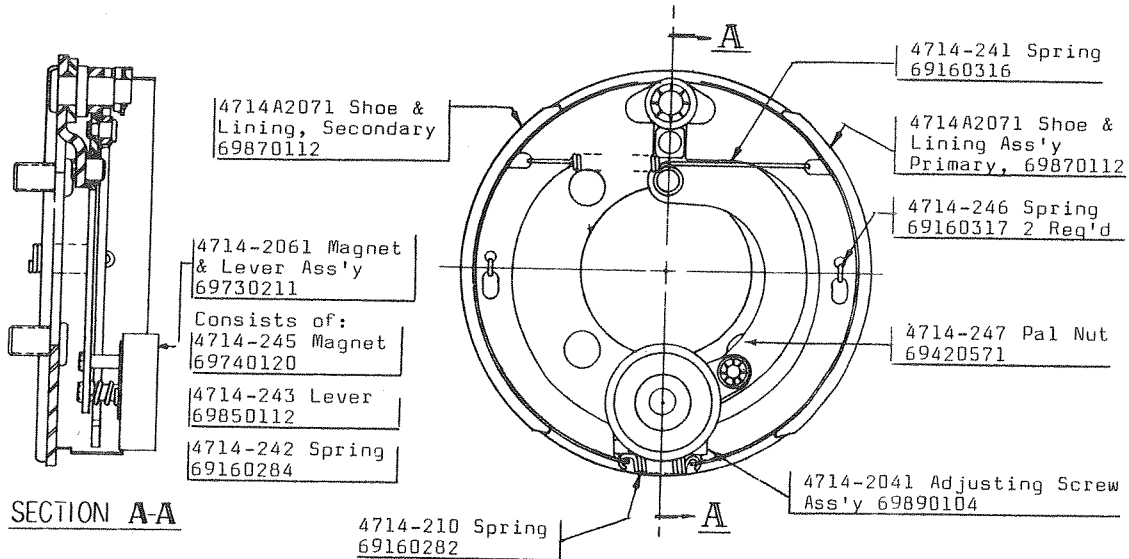

4733-3521 ELECTRIC BRAKE, RIGHT HAND (60250178)