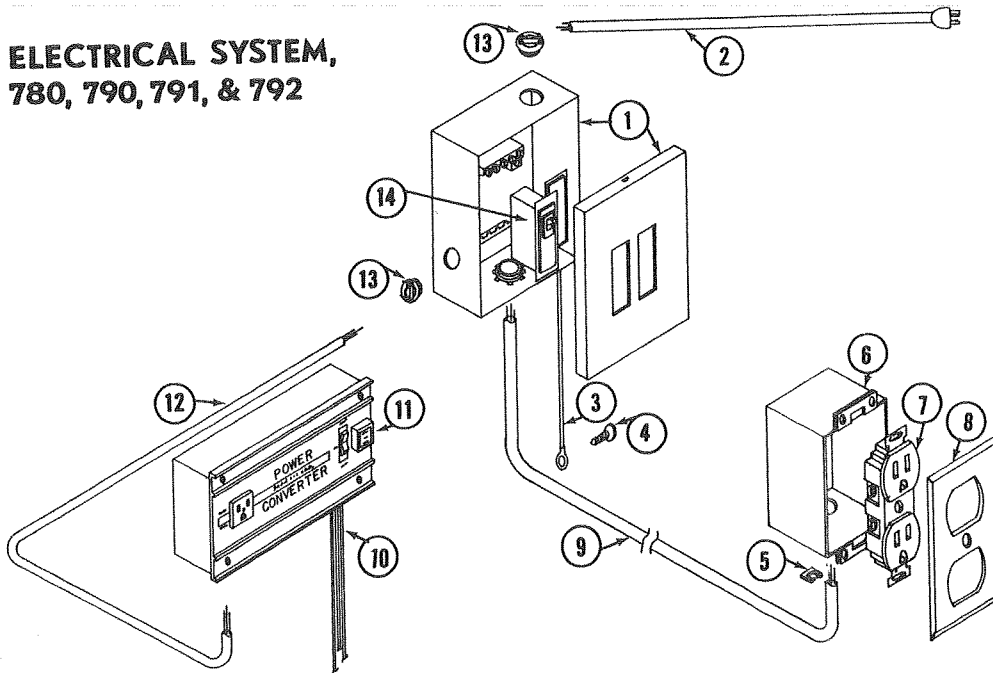

ELECTRICAL SYSTEM, 780, 790, 791, & 792