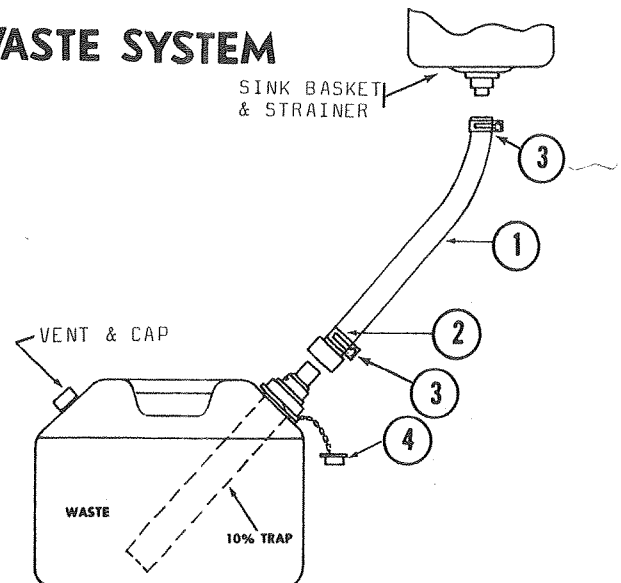

WASTE SYSTEM

WASTE SYSTEM, 4733A1671, 2 1/2 Gallon

CODE	PART NO.	DESCRIPTION
1	4733-5281	Hose Ass'y, Complete
	4733-136	Hose (5/8" I.D. (Hose Only)
2	4733-135	Swivel Connector
3	4731-305	Hose Clamp
4	4733-133	Plastic Plug With Chain

NOT USED ON THE SOMERSET