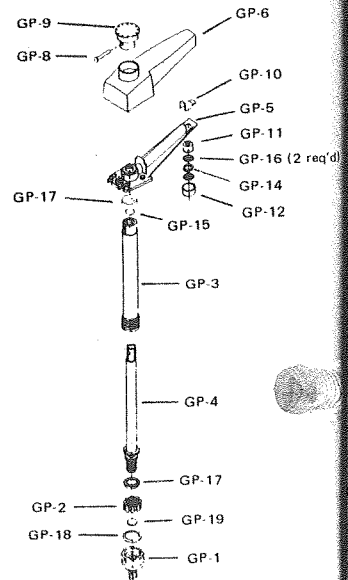

GALLEY STOVE PUMP

1973 PARTS LIST

STOVE

4710A0311 STOVE, ANT. GOLD (2203C602)

CODE	PART NO.	DESCRIPTION
1	2208-5901	Grate Clips (Pkg of 9)
2	2202A3391	Top Grate
3	2203-3551	Rear Burner Ass'y, Right
4	2203-3871	Rear Burner Ass'y, Left
5	2203-4501	Front Burner Ass'y, Left
6	2208-357	Grommet
7	2203E503	Burner Box
8	1201B695	Keps Nut
9	2205A3371	Valve Knob
10	4714-6031	Cook Top, Ant. Gold
11	2203-5341	Knob Tray Ass'y, includes pins
12	1215-246	3/8" Flare Union W/Nut
13	2203C5271	Manifold Pipe Ass'y
14	2202A3361	Top Burner Valve
15	1201-969	Hold Down
16	1204-034	Rubber Grommet

All drop shipped from Coleman's Western Operation except No. 10.

GALLEY

MODEL 790 SHOWN

2-WAY GALLEY HAND PUMP

All replacement parts should be ordered directly from Zurn Industries, Inc. Recreational Products Division, Erie, Pa, 16512. Enclose check payable to Zurn Industries, Inc. with your order. Pennsylvania customers add Pa. Sales Tax.

4734-0161 GALLEY HAND PUMP

PART NO.	DESCRIPTION	PRICE
GP-1	Bottom Cap	$1.50
GP-2	Plunger Nut	.75
GP-3	Pump Casing	1.50
GP-4	Pump Plunger	1.50
GP-5	Faucet Base	3.50
GP-6	Faucet Cover	3.00
GP-8	Faucet Knob Pin	.25
GP-9	Faucet Knob	1.00
GP-10	Elbow	.50
GP-11	Restrictor	.50
GP-12	Aerator Cap	.75
GP-14	Aerator Screen Spacer	.25
GP-15	"O" Ring Seal	.25
GP-16	Aerator Screens (2)	2/.25
GP-17	Pump Seal (2)	2/.25
GP-18	Pump Gasket	.35
GP-19	Pump Valve Disc	.15