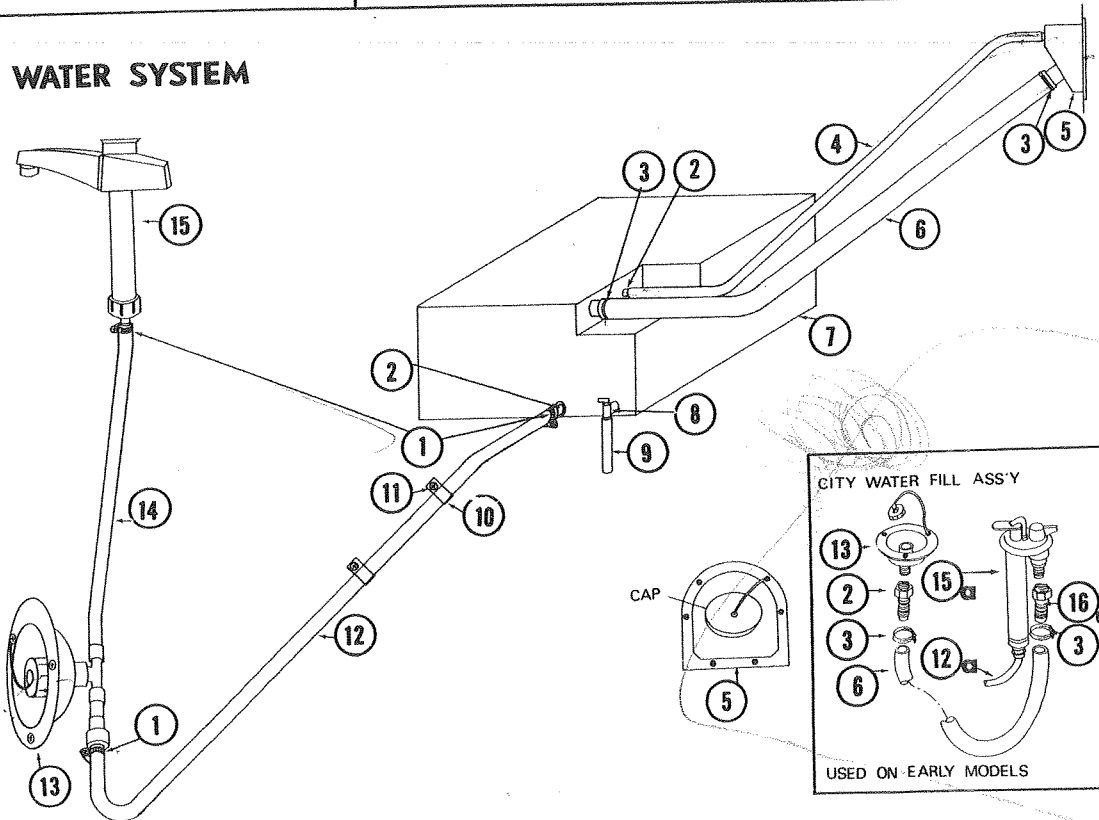

WATER SYSTEM

WATER SYSTEM -- VALLEY FORGE, YORKTOWN, BRANDYWINE I & II, MODELS 780, 790, 791, 792

CODE	PART NO.	DESCRIPTION	CODE	PART NO.	DESCRIPTION
1	4731-305	Adjustable Hose Clamp, 5/8"	12	4714-2111	Water Line, 12 1/2 Ft. Long used on early models with city fill on rear section of roadside panel
2	4732-4561	Adapter	13	4732-1521	City Water Fill, Complete
3	4715-4501	1 1/4" Hose Clamp		*1103B1010	Screw, #10-5/8"
4	4733A1201	Vent Tube		*4733-1471	City Fill Gasket
5	4731A1711	Recessed Fill Spout	14	4734-5281	City Fill Hose--See City Diagram--used early models
5a	4715-0581	Recessed Fill Spout Cap	15	4734-0161	Zurn Pump
	*1103B1010	Screw #10-5/8"	15a	4732-1511	City Water Pump--Used on early models
	4733-1481	Recessed Fill Spout Gasket Used on early models		*4733-3751	Hose Clamp (Travel)--Used on early models
6	4731D1081	Low Pressure Hose, 7"		*4733-393	Water Bottle Holddown x2
7	4733A1411	Water Tank,	16a	4733-4571	Barb Fitting
8	4715D4381	Spigot			
9	4715A4471	Drain Sleeve			
10	1201-870	Tube Clamp			
11	1103B1008	Screw #10-1/2"			
12	4714A2111	Water Line, 6 1/4 Ft. Long			

*Not shown on Parts Diagram
a Code--Used on Earlier Models--See City Fill Parts Diagram

WATER SYSTEM -- SOMERSET, 770

CODE	PART NO.	DESCRIPTION
1	4733-3751	Travel Clamp
2	4731-3051	Hose Clamp
3	4714A2111	Water Line, cut to length
4	4735-213	Water Bottle