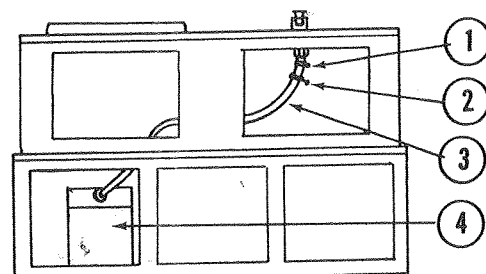

FRONT OF GALLEY