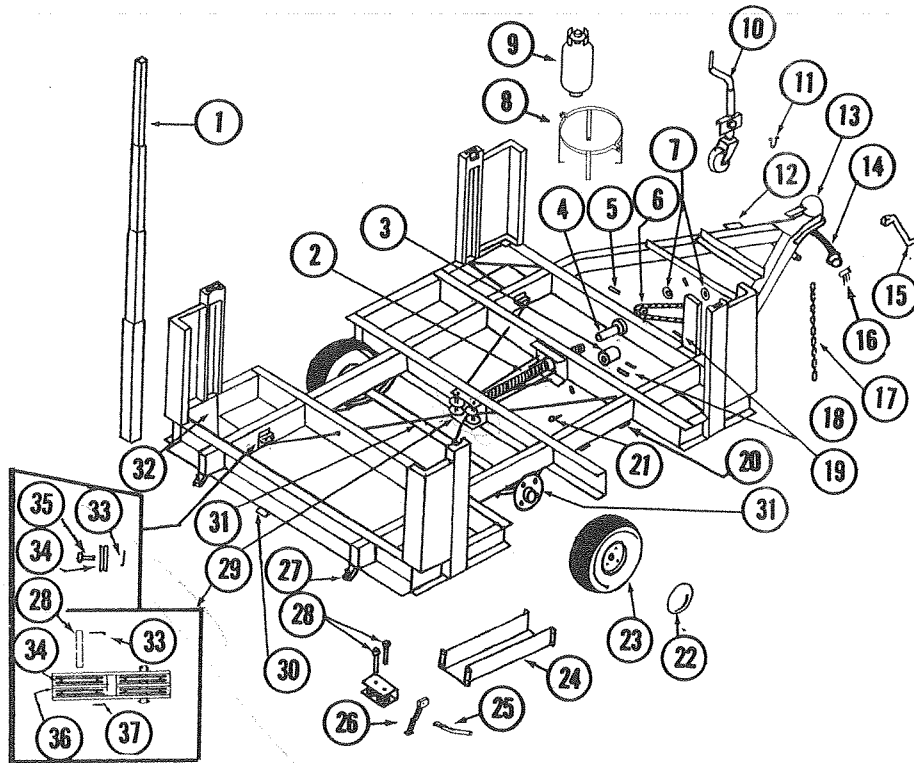

CHASSIS

CHASSIS--ALL 700 MODEL TRAILERS

CODE	PART NO.	DESCRIPTION	CODE	PART NO.	DESCRIPTION
1	4733-5801	Life Assembly	22	4730A3921	Hub Cap, 780
2	4715B5201	Whiffle Tree, 770 Only			NOT STANDARD ON 770
	4720E5201	Whiffle Tree		4734-1851	Hub Cap, 790, 791, 792
	*4720A238	Thrust Nut	23	4730A3791	Tire & Rim, White, Size
	*4720A2421	Thrust Bearing			5.30 x 4.50 x 12", 770, 780
3	4720A1221	Coupling		4730A3871	Tire & Rim, White, Size
4	4720B120	Extension, 780			20 x 8. x 10", 790, 791, 792
	4730B120	Extension, 790, 791, 792	24	4720B2371	Guide Channel, Whiffle Tree
		NOT USED ON MODEL 770	25	4733-5951	Stabilizer Handle
5	4730A3381	Roll Pin, Long	26	4720A0731	Stabilizer
6	4730B3691	Chain, Chassis Front		*1201B604	Lock Nut (Weld Screw on
		NOT USED ON MODEL 770			Gusset)
7	1212-0121	Grommet	27	4731-597	Bed Support Brace Ass'y
8	4733-6281	Gas Bottle Bracket		*4731-246	Spacer
9	4733-6921	Gas Bottle, White	28	4720D1561	Long Pin, M2
		NOT STANDARD ON 770	29	4715A6371	Separator Pulley Ass'y
10	4720B6661	Tongue Jack Ass'y	30	4733-641	Support & Bracket Ass'y
11	4720A3341	Snap Ring for Tongue Jack		*1201B603	Hex Nut
12	4720A3331	Jack Bracket		*4731-387	Hex Head Cap Screw
13	4730A3561	Coupler--Use Kit	31	4733A6311	Axle Complete with Hub,
	4714-2211	Coupler Repair Kit			For 770, & 780
14	4735-1561	Wire Harness, 770, 780		4730E301	Axle Complete with Hub &
	4735-1551	Wire Harness, 790, 791, 792			Drum, 790, 791, 792
15	4720A5211	Crank Ass'y	32	4730C4361	Gusset & Weld Screw, M4
16	4735A1571	Pigtail, 770, 780	33	1204B108	Cotter Pin
	4735-1541	Pigtail, 790, 791, 792	34	4715-537	Steel Pulley & Bearing Ass'y
17	4720A3031	Safety Chain			(Pulley Cluster & Corners)
		NOT STANDARD ON 770	35	4720B157	Short Pin
18	4733B154	Corner Bulkhead,	36	4715A566	Separator
	4733A154	Corner Bulkhead, used on	37	4710-3621	Roll Pin, M4
		Early Models		*4720C169	Cable Clips for Whiffle
19	4720A1481	Roll Pin, M5			Tree Cables
20	4733-451	Cooler Holddown Brackets		*4730A340	Sprocket Shaft)--NOT USED
	*4733-411	Tek Screws		*4730A385	Sprocket
21	4734-2191	Screw Eye, M4		*4720E580	Sprocket Plate) 770

*Not Shown on Parts Diagram