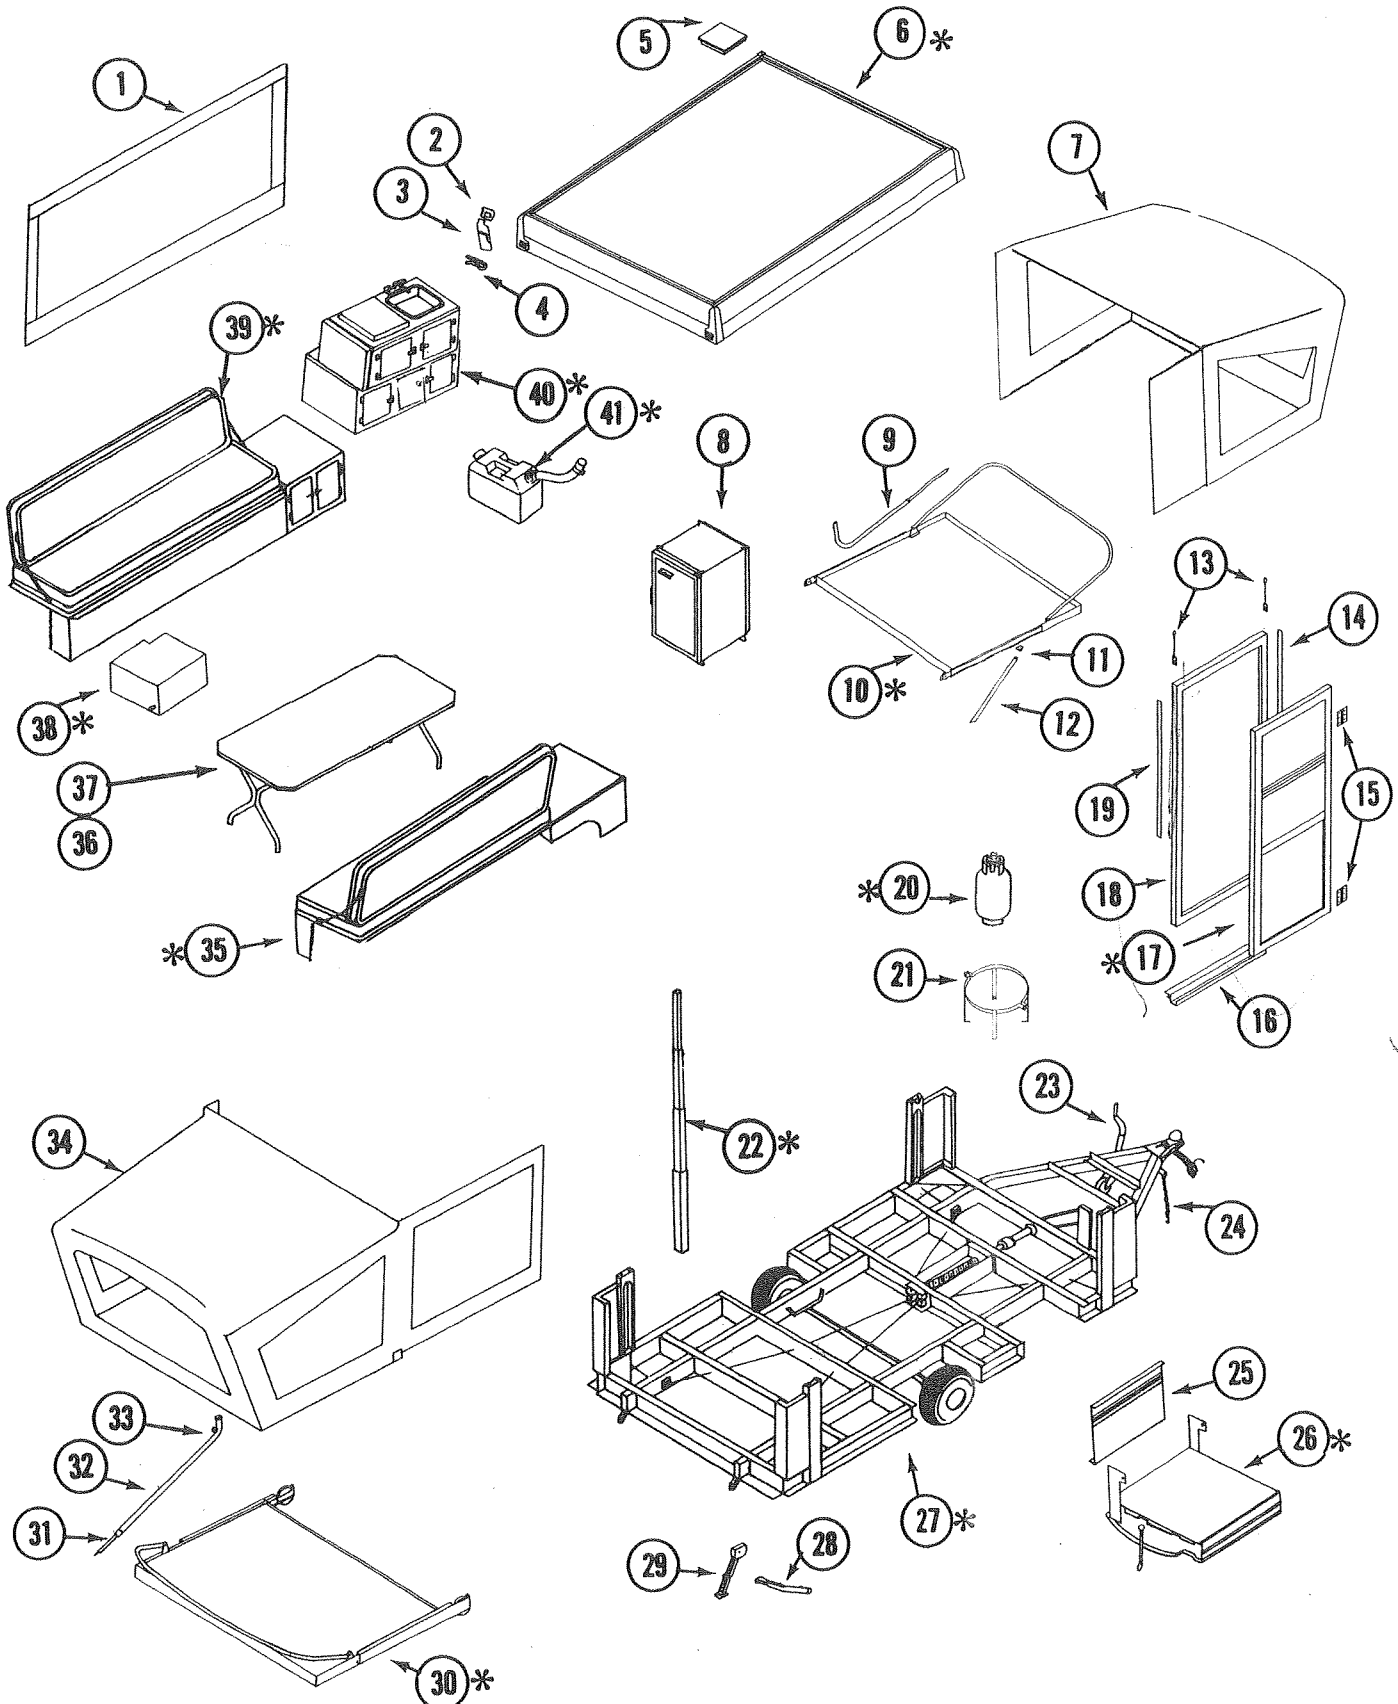

MODELS 790, 792
BRANDYWINE I
YORKTOWN
LESS PANELS

1973 PARTS LIST

Coleman
CAMPING TRAILERS

*SEE INDEX FOR PAGE SHOWING PARTS BREAKDOWN DIAGRAMS

CAMPING TRAILERS

1973 PARTS LIST

PARTS LIST
LESS PANELS
BRANDYWINE I
YORKTOWN

PARTS LIST --@BRANDYWINE I, MODEL 790 & YORKTOWN, MODEL 792

CODE	PART NO.	DESCRIPTION	CODE	PART NO.	DESCRIPTION
1	4728-6931	Side Canvas Ass'y, 790,792		*4710A4111	Strike--on Jamb Ass'y
2	4715-2091	Strike	19	4710C4101	Sc. Door Jamb Seal, Vertical, Latch Side
3	4715A5051	Latch Ass'y	20	4733-6921	Gas Bottle Pkg. ACCESSORY
	*4733-3481	Latch Strap, M2	21	4733-6281	Gas Bottle Bracket Ass'y
4	4732-479	Safety Pin	22	4733-5801	Lift Assembly
5	4733-4781	Vent Ass'y for Top Ass'y	23	4720B6661	Tongue Jack
	*4714-0811	Vent Cover	24	4720A3031	Safety Chain
6	4714-5911	Top, Less Vent & Light	25	4733A5521	Access Door Bracket Ass'y
	*4733A6691	Light Ass'y	26	4733A5161	Access Door Ass'y--Does not include Bracket
	*4734A1581	Light Shade	27	4730G503	Chassis, Model 790
	*4728-6151	780 Lift Pocket, M4		4733-683	Chassis, Model 792
	*4714-5661	Top Parts Pkg.--Contains Pivot, Spacers, Etc.	28	4733-5951	Stabilizer Handle
7	4728-6921	Front Canvas, 790	29	4720A0731	Stabilizer
	4727G6921	Front Canvas, 792	30	4720D539	Rear Bed Assembly
8	5257-709	Convertible Cooler	31	8460-0201	Lock Adjusting Package
9	4720D5971	Canvas Support Ass'y, for Regular Bed, 790, 792	32	4720D5971	Canvas Support Ass'y
	4733-636	Canvas Support Ass'y, for Large Bed on 792	33	8460-510	Spring Pin
10	4720C540	Bed Ass'y, Front, Small 790 Only	34	4728-6941	Rear Canvas 790, 792
	4733-650	Long Bed Ass'y, Front, for Model 792 Only	35	4733B555	Seat & Storage, Cabinet, C.S.
11	4720B1211	Leg Bracket Ass'y	36	4732B5201	Dinette Table Ass'y, Comp.
12	4720A5821	Front Bed Support	37	4720B5461	Dinette Table Leg Assy M2
13	4714-1591	Chain Ass'y, Screen Door x2			Includes all hardware to install legs on table top. Table 4732B5201 comes complete with legs.
14	4733-3731	Sc. Door Jamb Seal, Vert. Hinge Side	38	4733A1411	Water Bottle, less fittings
15	4720B3601	Screen Door Hinge		*4733-393	Water Tank Hold Down
16	4732A603	Screen Door Support		*110381008	Screw, #10-1/2" x3 each
17	4710D5051	Screen Door & Spring Assy	39	4733B556	Seat & Heater Cabinet, Roadside
	*4710E5101	Sc. Door & Jamb Ass'y	40	4733A550	Galley Complete
	*4714-0631	Sc. Door Stop Chain x1	41	4733A1671	Waste System, Complete
18	4710D5091	Door Jamb Ass'y			2 1/2 Gallon, Green

*Not Shown on Parts Diagram

PARTS NOT SHOWN--Some Parts listed below are included in drawings in other parts of catalog