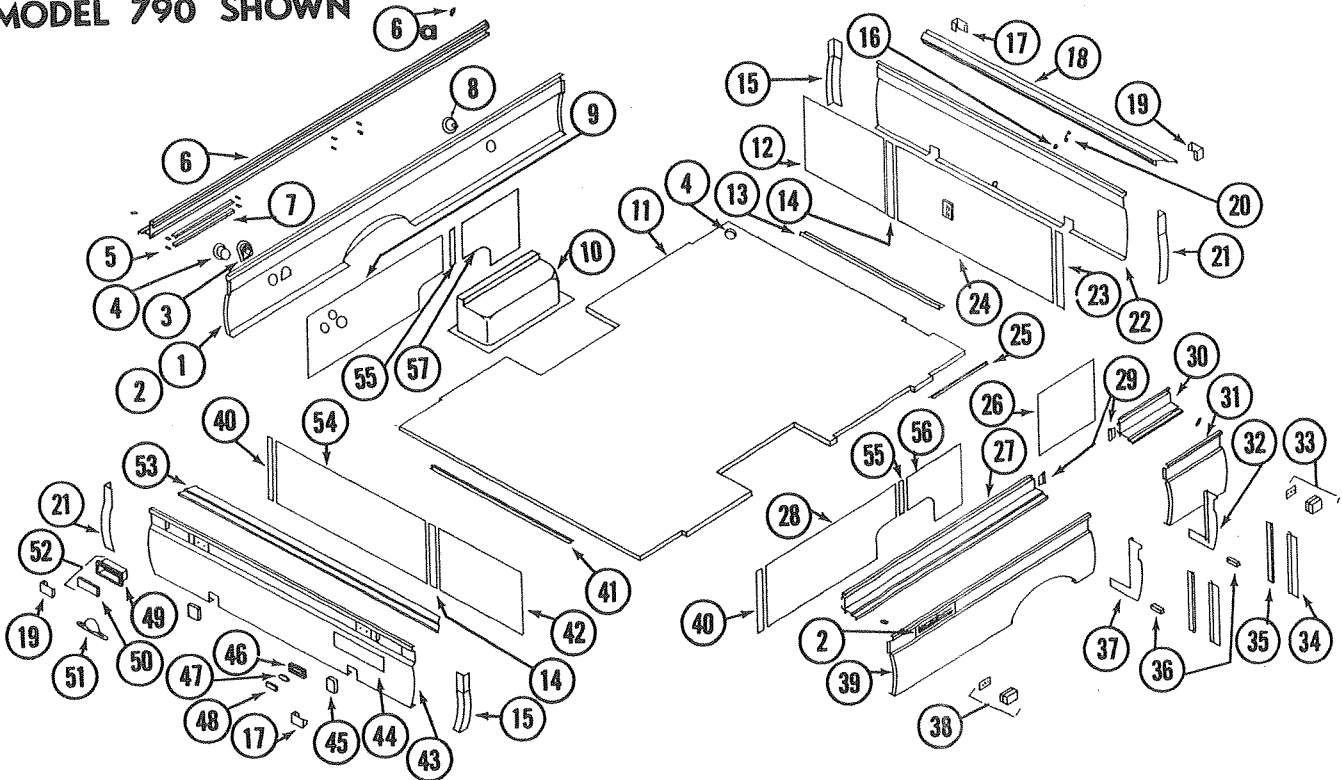

MODEL 790 SHOWN

PANELS -- SOMERSET, MODEL 770