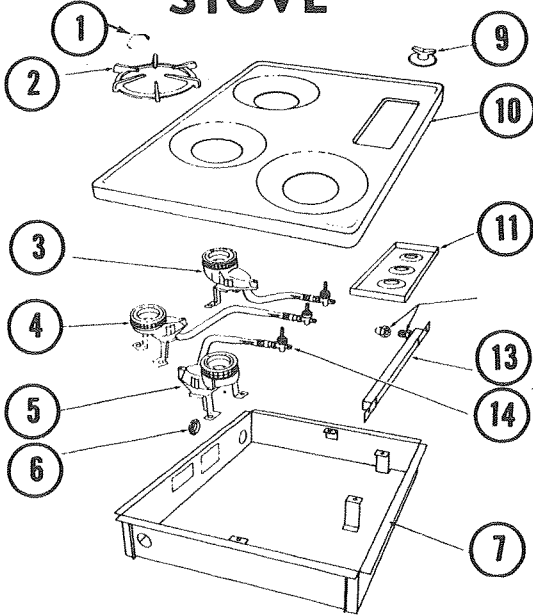

GALLEY STOVE PUMP

1973 PARTS LIST

STOVE

4710A0311 STOVE, ANT. GOLD (2203C602)

CODE	PART NO.	DESCRIPTION
1	2208-5901	Grate Clips (Pkg of 9)
2	2202A3391	Top Grate
3	2203-3551	Rear Burner Ass'y, Right
4	2203-3871	Rear Burner Ass'y, Left
5	2203-4501	Front Burner Ass'y, Left
6	2208-357	Grommet
7	2203E503	Burner Box
8	1201B695	Keps Nut
9	2205A3371	Valve Knob
10	4714-6031	Cook Top, Ant. Gold
11	2203-5341	Knob Tray Ass'y, includes pins
12	1215-246	3/8" Flare Union W/Nut
13	2203C5271	Manifold Pipe Ass'y
14	2202A3361	Top Burner Valve
15	1201-969	Hold Down
16	1204-034	Rubber Grommet

All drop shipped from Coleman's Western Operation except No. 10.

GALLEY

MODEL 790 SHOWN

2-WAY GALLEY HAND PUMP

All replacement parts should be ordered directly from Zurn Industries, Inc. Recreational Products Division, Erie, Pa, 16512. Enclose check payable to Zurn Industries, Inc. with your order. Pennsylvania customers add Pa. Sales Tax.

4734-0161 GALLEY HAND PUMP

PART NO.	DESCRIPTION	PRICE
GP-1	Bottom Cap	$1.50
GP-2	Plunger Nut	.75
GP-3	Pump Casing	1.50
GP-4	Pump Plunger	1.50
GP-5	Faucet Base	3.50
GP-6	Faucet Cover	3.00
GP-8	Faucet Knob Pin	.25
GP-9	Faucet Knob	1.00
GP-10	Elbow	.50
GP-11	Restrictor	.50
GP-12	Aerator Cap	.75
GP-14	Aerator Screen Spacer	.25
GP-15	"O" Ring Seal	.25
GP-16	Aerator Screens (2)	2/.25
GP-17	Pump Seal (2)	2/.25
GP-18	Pump Gasket	.35
GP-19	Pump Valve Disc	.15