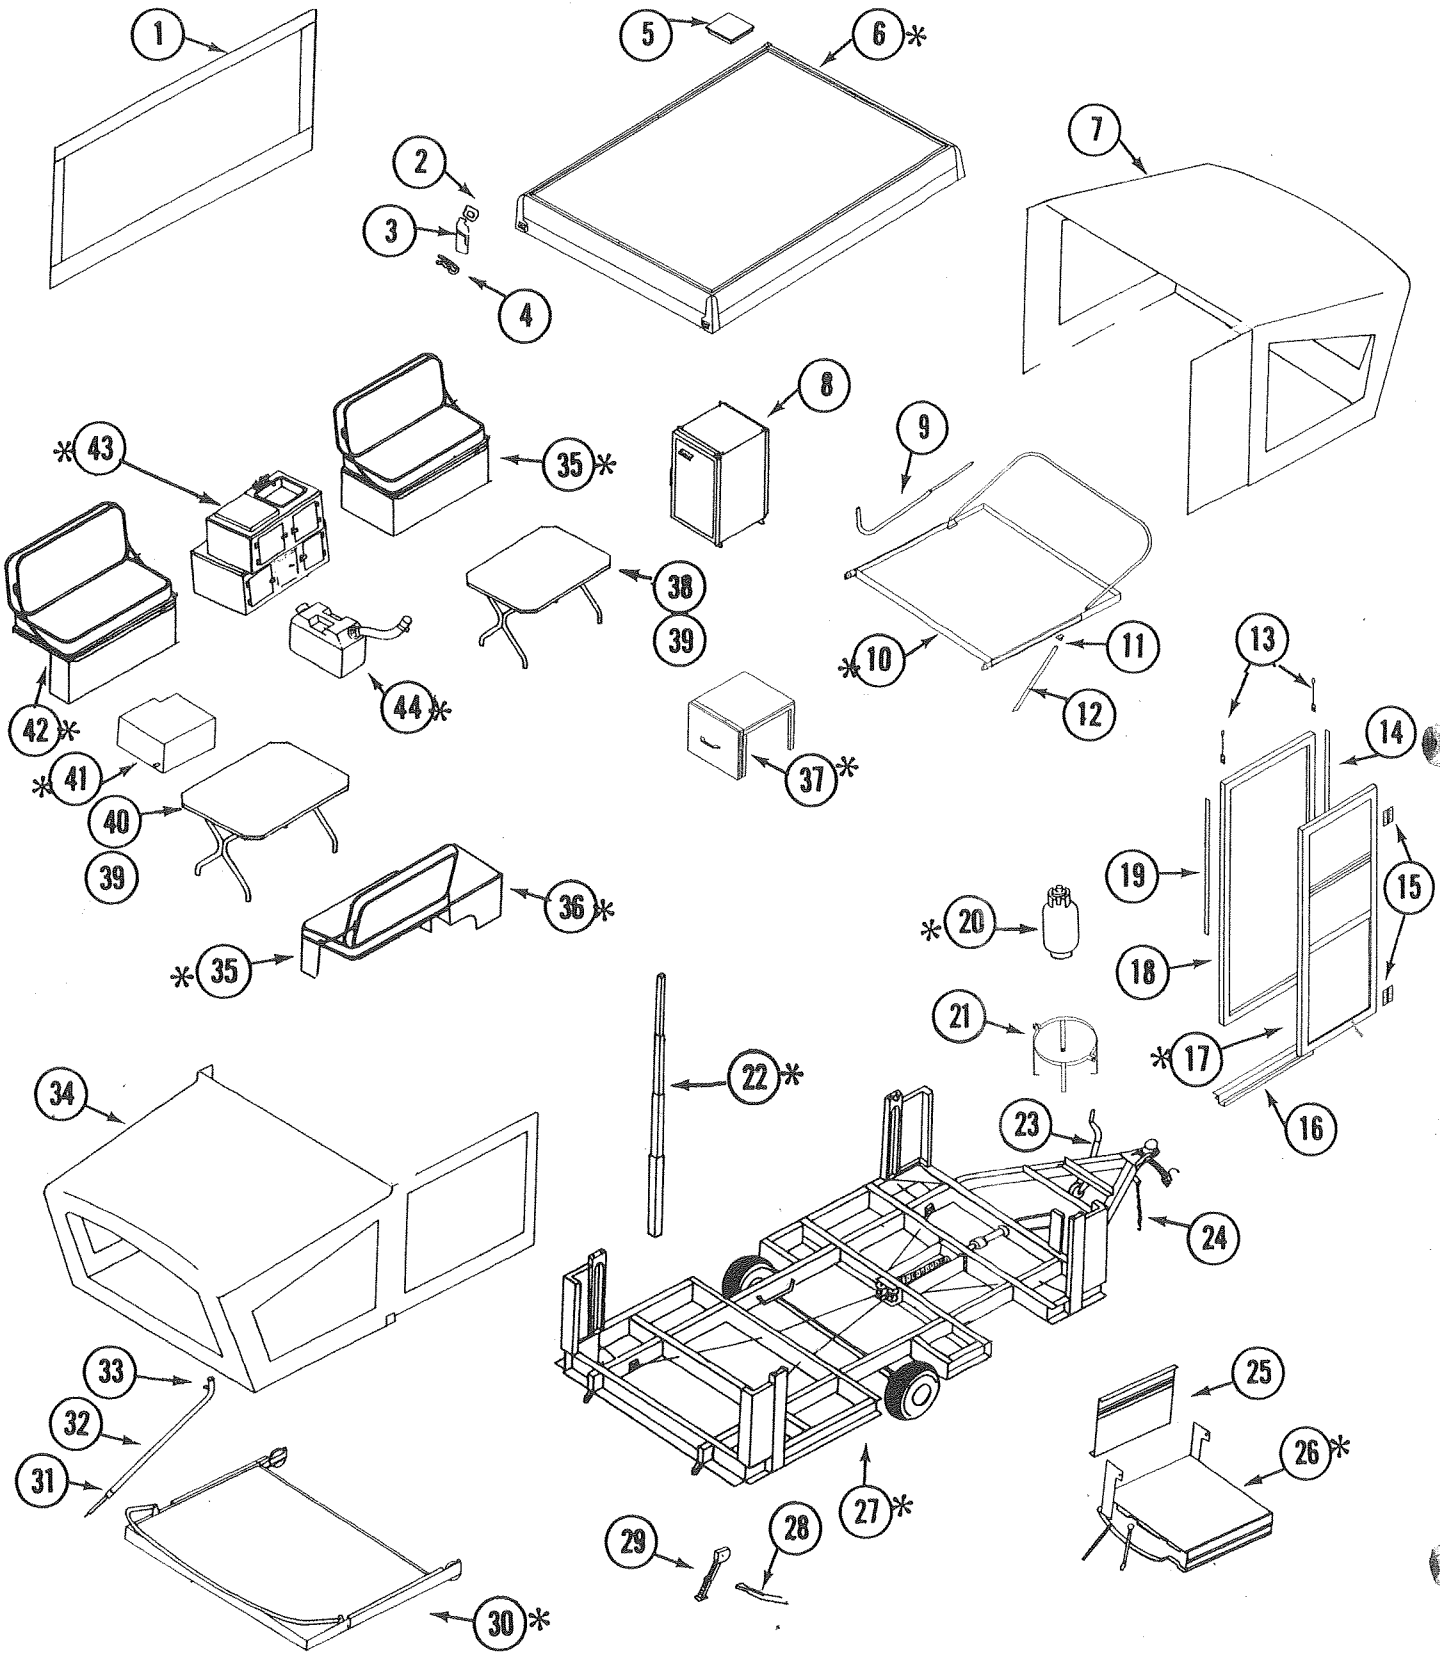

MODEL
BRANDYWINE II
LESS PANELS 791

1973 PARTS LIST

Coleman
CAMPING TRAILERS

*SEE INDEX FOR PAGE SHOWING PARTS BREAKDOWN DIAGRAMS

CAMPING TRAILERS

1973 PARTS LIST

**PARTS LIST
BRANDYWINE II
MODEL 791**

PARTS LIST -- @BRANDYWINE II, MODEL 791

CODE	PART NO.	DESCRIPTION	CODE	PART NO.	DESCRIPTION
1	4728-6931	Side Canvas Ass'y	20	4733-6921	Gas Bottle Pkg.--ACC'Y
2	4715-2091	Strike	21	4733-6281	Gas Bottle Bracket
3	4715A5051	Latch Ass'y	22	4733-5801	Lift Ass'y
	*4733-3481	Latch Strap, M2	23	4720B6661	Tongue Jack
4	4732-479	Safety Pin	24	4720A3031	Safety Chain
5	4733-4781	Vent Ass'y for Top	25	4733A5521	Access Door Bracket Ass'y
6	4714-5911	Top, Less Vent & Light	26	4733A5161	Access Door Ass'y--Does not include bracket assembly
	*4733A6691	Light Ass'y, Complete			
	*4734A1581	Light Shade	27	4730G503	Chassis
	*4728-6151	780 Lift Pockets	28	4733-5951	Stabilizer Handle
	*4714-5661	Top Parts Pkg --Contains Pivots, Spacers, Etc.	29	4720A0731	Stabilizer, x4
7	4728-6921	Front Canvas Ass'y	30	4720D539	Bed Ass'y, Rear
8	5257-709	Convertible Cooler	31	8460-0201	Lock Adjusting Package
9	4720D5971	Canvas Support Ass'y	32	4720D5971	Canvas Support Ass'y
10	4720C540	Bed Ass'y, Front	33	8460-510	Spring Pin
11	4720B1211	Leg Bracket Ass'y	34	4728-6941	Rear Canvas Ass'y
12	4720A5821	Front Bed Support	35	4734-540	Seat Ass'y, 791
13	4714-1591	Chain Ass'y, x2	36	4734-515	Storage Cabinet, Roadside
14	4733-3731	Sc. Door Jamb Seal, Vertical, Hinge Side	37	4734-535	Slide-Out Bench, 791
15	4720B3601	Screen Door Hinge	38	4734-5381	Front Table Ass'y, 791, Comp.
16	4732A603	Screen Door Support	39	4720B5461	Dinette Table Leg Ass'y, M2
17	4710D5051	Screen Door & Spg. Ass'y			Includes all Hardware to install top to table.
	*4710E5101	Screen Door & Jamb Ass'y	40	4731E5101	Rear Table, Complete
	*4714-0631	Sc. Door Stop Chain, xl	41	4733A1411	Water Bottle, Less Fittings
18	4710D5091	Door Jamb Ass'y		*4733-393	Water Bottle Hold Down
	*4710A4111	Strike on Jamb Ass'y		*1103B1008	Screw #10x1/2"
19	4710C4101	Sc. Door Jamb Seal, Vertical, Latch Side	42	4734-544	Seat Ass'y
			43	4733A548	Galley, Complete, 791
			44	4733A1671	Waste System, Complete
					2 1/2 Gallon, Green

*Not Shown on Parts Diagram

PARTS NOT SHOWN--Some Parts listed below are included in drawings in other parts of catalog

PART NO.	DESCRIPTION	PART NO.	DESCRIPTION
8-233	*Sandalwood Beige Paint	4720C169	Cable Clips--For 1/8" Cable--Used on Whiffle Tree & Lift Cables
8-234	*Tobacco Brown Paint--Chassis	4725B6801	Drapes, Flowered
8-237	*Polar White Paint	4727A4441	Canvas Patch, Cocoa Brown
8-238	*Appliance White Paint	4728-1651	Water Repellent, Scotchgard
8B3121	Silicone Lubricant	4728-6151	Lift Pocket, M4, Cocoa Brown
1225-409	No. 9 Slider--Use with 4714-181 Chain Zipper	4730A1181	Adjustable Stud Pkg, M2
4710A051	Sink Clips	4730A260	Canvas Clip
4714-0701	Seal Spray for Top	4730A3211	Keys, M2
4714-0811	Vent Cover	4730A325	Small Cable Clips--For 1/16" Cable Used on Galley Cables
4714-0631	Screen Door Stop Chain	4730A354	Stud--See Miscellaneous Page
4714-1591	Screen Door Ball Chain	4730B098	Retaining E Ring
4714-1611	Nylon Screen, Net, Sold by Yard	4730B562	Parts Package
4714-181	No. 9 Zipper Chain, Sold by Yard	4730D2491	Pin & Ring Pkg.--For Lift
4714-1851	781 Sealant--For Lift Ass'ys	4731-2521	Pin for Lift Ass'y
4714-2171	Dry Klean Pads, M12	4733-6551	Spare Tire Mount
4714-2211	Coupler Repair Kit	4733A6691	Light Ass'y
4714-2251	Fabric Cement, M12	4734-1851	Hub Cap
4714A2111	Water Line, 6 1/4 Feet	4734A1581	Light Shade
4715D2221	Trim Tape, Wood Grain, Dark Oak	4735-1551	Wire Harness
4720A238	Thrust Nut, Whiffle Tree	4735-1541	Pigtail
4720A2421	Thrust Bearing, Whiffle Tree