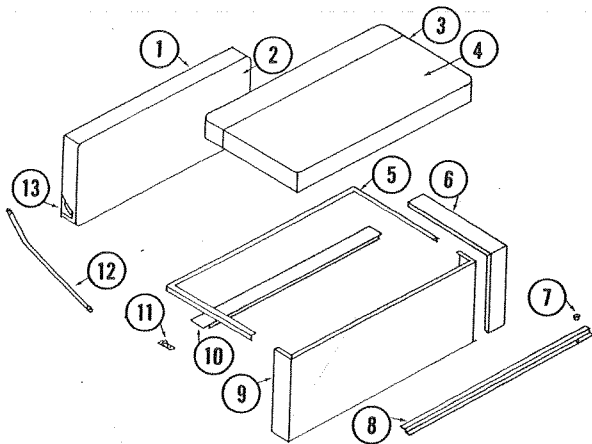

SEAT ASS'Y 791 BEDS

1973 PARTS LIST

4734-540 SEAT ASSEMBLY, CURBSIDE, 791
4734-544 SEAT ASSEMBLY, ROADSIDE, 791

CODE	PART NO.	DESCRIPTION
1	4725D5241	Cushion Ass'y
2	4725D5551	Cushion Cover Ass'y
3	4725D5711	Back Rest Ass'y
4	4725D5721	Back Rest Cover Ass'y
5	4733-032	Seat Support
6	4734-189	Spacer--Used between seat & Galley on 4734-544.
7	4710-2681 4731-387	Table Stop Button Hex Head Cap Screw--NOT SHOWN--Used on Stop Button
8	4733B179 4733B186	Table Rest, Roadside Table Rest, Curbside
9	4733-031	Front Panel for seat
10	4730-030	Cushion Support
11	4733-574	Pivot Bracket Ass'y
12	4731C2021 4731C2031	Pivot Arm, Right Pivot Arm, Left
13	4731C554 4731C505	Pivot Bracket, Right Pivot Bracket, Left
14	4733-060	Rivets--NOT SHOWN--Brown Rivet used to Assemble Cabinets