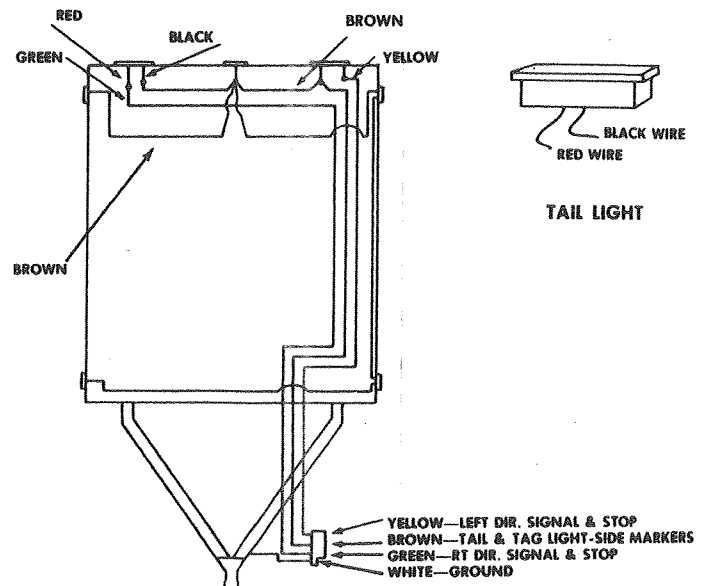

WIRING DIAGRAM 770, 780

WIRING DIAGRAM 790-1-2

MODEL 770
SOMERSET
LESS PANELS

1973 PARTS LIST

Coleman
CAMPING TRAILERS

*SEE INDEX FOR PAGE SHOWING PARTS BREAKDOWN DIAGRAMS

PARTS LIST -- SOMERSET, MODEL 770

CODE	PART NO.	DESCRIPTION	CODE	PART NO.	DESCRIPTION
1	4735-6801	Side Canvas Ass'y, 770	21	4733-6281	Gas Bottle Bracket
2	4715-2091	Strike	22	4733-5801	Lift Assembly
3	4715A5051	Latch Ass'y	23		NUMBER NOT ASSIGNED
	*4733-3481	Latch Strap, M2	24		NUMBER NOT ASSIGNED
4	4732-479	Safety Pin	25	4733A5521	Access Door Bracket Ass'y
5		NUMBER NOT ASSIGNED	26	4734-5161	Access Door Ass'y
6	4734-5241	Top Ass'y, 770	27	4734-503	Chassis, 770
	*4728-6161	Lift Pockets, 770, M4	28	4733-5951	Stabilizer Handle
7	4735-6821	Front Canvas Ass'y 770	29	4720A0731	Stabilizer
8	5257-709	Convertible Cooler	30	4720D539	Rear Bed Ass'y
9	4720D5971	Canvas Support Ass'y	31	8460-0201	Lock Adjusting Package
10	4720C540	Front Bed Ass'y	32	4720D5971	Canvas Support Ass'y
11	4720B1211	Leg Bracket Ass'y	33	8460-510	Spring Pin
12	4720A5821	Front Bed Support Ass'y	34	4735-6811	Rear Canvas Ass'y, 770
13	4714-1591	Sc. Door Chain Ass'y, x2	35	4734-501	Seat & Storage Ass'y, C.S.
14	4733-3731	Sc. Door Jamb Seal, Vertical, Hinge Side	36	4735A5221	Dinette Table Top Ass'y
15	4720B3601	Screen Door Hinge	37	2230-600	Table Support
16	4732A603	Screen Door Support	38	2230-610	Table Mount
17	4734A5091	Sc. Door & Spring Ass'y	39	4734-500	Seat & Heater Ass'y, R.S.
	4714-0631	Sc. Door Stop Chain, x1	40	4734-548	Galley Ass'y, Complete
18	4710D5091	Sc. Door Jamb Ass'y	41	4735-213	Water System, 5 Gallon
	*4710A4111	Strike on Jamb Ass'y		*4714A2111	Water Line, cut to size
19	4710C4101	Sc. Door Jamb Seal, Vertical, Latch Side			
20		NUMBER NOT ASSIGNED			