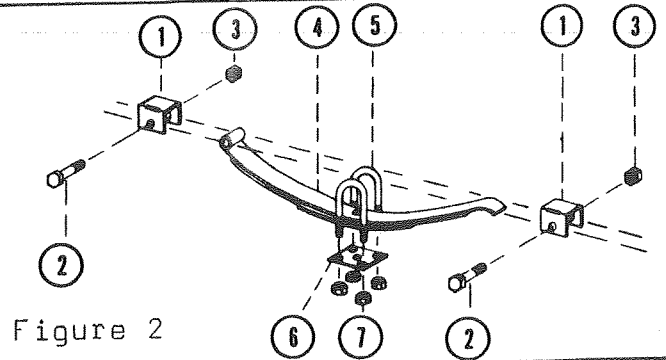

*Not Shown on Parts Diagram

1973 PARTS LIST

Coleman
CAMPING TRAILERS

AXLE

Figure 1

Figure 2

PARTS LIST--Figure 1

CODE	COLEMAN NO.	FAYETTE NO.	DESCRIPTION
1	4714-229	08-201790	Brake Mounting Nut, 7/16" (10"x7 1/4")
2	4714-228	08-900107	Grease Seal
3	4714-226	08-204559 (LM11949)	Outer Bearing
	4714-224	08-203141 (LM11910)	Outer Cup--Not Shown
4	4714-236	08-204640	Cotter Pin, 1/8" Dia. x 1 1/8" Long
5	4714-0621	79-000198	Grease Cap
6 a.	4714-0601	08-900035	Lug Bolt, Right Hand
b.	4714-0611	08-900036	Lug Bolt, Left Hand
7	4714-234	08-201766	Spindle Nut
8	4714-235	79-000015	Spindle Washer
9 a.	4714-5701	11-9219-50	*Hub & Drum, Right Hand, Complete
b.	4714-5711	11-9220-50	*Hub & Drum, Left Hand, Complete
c.	4714-5721	01-9492-01	**Hub, Right Hand, Complete
d.	4714-5731	01-9493-01	**Hub, Left Hand, Complete
10	4714-223	08-203689 (L44649)	Inner Bearing
	4714-2221	08-203276 (L44610)	Inner Cup--Not Shown
11 a.	4733-3521	60-250178	***Right Hand Brake, Only
b.	4733-3531	60-250179	***Left Hand Brake, Only
c.	4714A2011		Brake Package--ACCESSORY--Contains Left & Right Brake, Left & Right Hub & Drum, Bearings, Seals, & Mounting Nut.