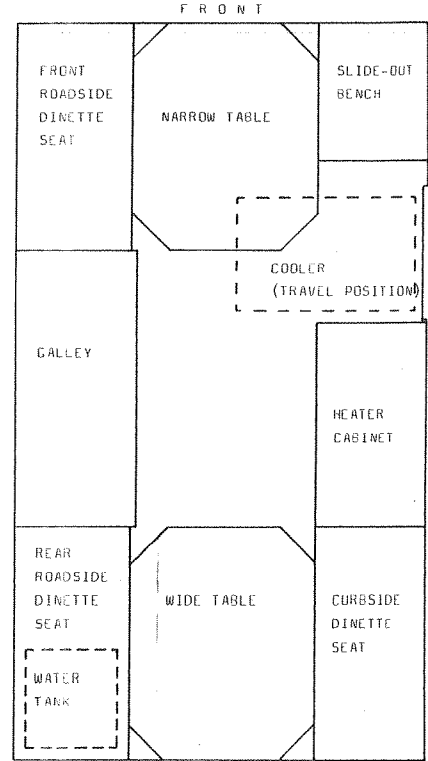

SOMERSET, MODEL 770
VALLEY FORGE, MODEL 780

Size Closed: 6'8" x 12'6"
Size Opened: 6'8" x 19'4"
Color: 770 Somerset Green
780 Sandalwood Beige
Canvas: 770 Pearl Gray
780 Cocoa Brown

BRANDYWINE I, MODEL 790
YORKTOWN, MODEL 792

Both have Electric Brakes
Size Closed: 6'8" x 14'6"
Opened: 790 6'8" x 21'4"
792 6'8" x 23'4"
Color: Sandalwood Beige
Canvas: Cocoa Brown
Bed: 790 has Standard
792 has Queen Size

FLOOR PLAN

BRANDYWINE II, MODEL 791

Has Electric Brakes
Size Closed: 6'8" x 14'6"
Size Opened: 6'8" x 21'4"
Color: Sandalwood Beige
Canvas: Cocoa Brown
Has a Slide-Out Bench,
Two Tables and Three Seats.

WIRING DIAGRAM 770, 780

WIRING DIAGRAM 790-1-2