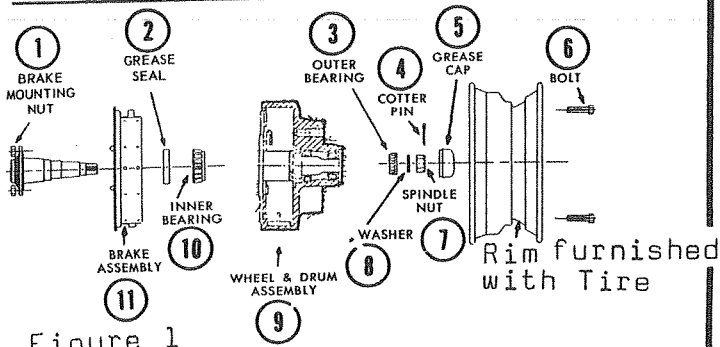

*Not Shown on Parts Diagram

1973 PARTS LIST

Coleman
CAMPING TRAILERS

AXLE

Figure 1

Figure 2

PARTS LIST--Figure 1

CODE	COLEMAN NO.	FAYETTE NO.	DESCRIPTION
1	4714-229	08-201790	Brake Mounting Nut, 7/16" (10"x7 1/4")
2	4714-228	08-900107	Grease Seal
3	4714-226	08-204559 (LM11949)	Outer Bearing
	4714-224	08-203141 (LM11910)	Outer Cup--Not Shown
4	4714-236	08-204640	Cotter Pin, 1/8" Dia. x 1 1/8" Long
5	4714-0621	79-000198	Grease Cap
6 a.	4714-0601	08-900035	Lug Bolt, Right Hand
b.	4714-0611	08-900036	Lug Bolt, Left Hand
7	4714-234	08-201766	Spindle Nut
8	4714-235	79-000015	Spindle Washer
9 a.	4714-5701	11-9219-50	*Hub & Drum, Right Hand, Complete
b.	4714-5711	11-9220-50	*Hub & Drum, Left Hand, Complete
c.	4714-5721	01-9492-01	**Hub, Right Hand, Complete
d.	4714-5731	01-9493-01	**Hub, Left Hand, Complete
10	4714-223	08-203689 (L44649)	Inner Bearing
	4714-2221	08-203276 (L44610)	Inner Cup--Not Shown
11 a.	4733-3521	60-250178	***Right Hand Brake, Only
b.	4733-3531	60-250179	***Left Hand Brake, Only
c.	4714A2011		Brake Package--ACCESSORY--Contains Left & Right Brake, Left & Right Hub & Drum, Bearings, Seals, & Mounting Nut.