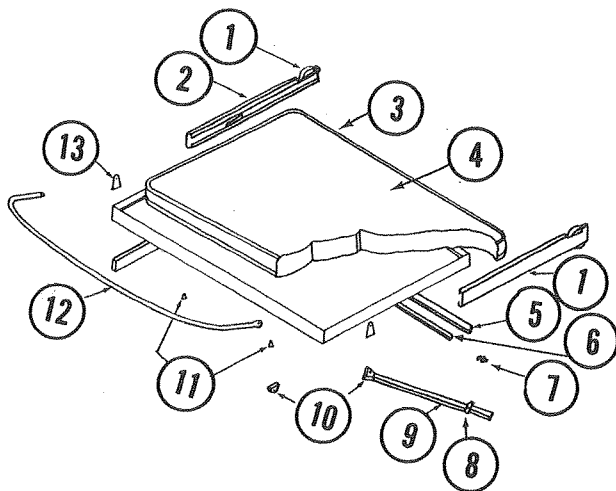

SEAT ASS'Y 791 BEDS

1973 PARTS LIST

4734-540 SEAT ASSEMBLY, CURBSIDE, 791
4734-544 SEAT ASSEMBLY, ROADSIDE, 791

CODE	PART NO.	DESCRIPTION
1	4725D5241	Cushion Ass'y
2	4725D5551	Cushion Cover Ass'y
3	4725D5711	Back Rest Ass'y
4	4725D5721	Back Rest Cover Ass'y
5	4733-032	Seat Support
6	4734-189	Spacer--Used between seat & Galley on 4734-544.
7	4710-2681 4731-387	Table Stop Button Hex Head Cap Screw--NOT SHOWN--Used on Stop Button
8	4733B179 4733B186	Table Rest, Roadside Table Rest, Curbside
9	4733-031	Front Panel for seat
10	4730-030	Cushion Support
11	4733-574	Pivot Bracket Ass'y
12	4731C2021 4731C2031	Pivot Arm, Right Pivot Arm, Left
13	4731C554 4731C505	Pivot Bracket, Right Pivot Bracket, Left
14	4733-060	Rivets--NOT SHOWN--Brown Rivet used to Assemble Cabinets

LONG BED, 792

4720C540 FRONT BED ASS'Y
4720D539 REAR BED ASS'Y

CODE	PART NO.	DESCRIPTION
✓ 1	4731-6291	Bed Extension Ass'y
2	4720B5621	Roller Ass'y--Not Shown
2	4720B0831	Bed Slide Pulley Wheel Ass'y
3	*4725B5391	Mattress, Complete
	**4735A6531	Mattress, Complete, 770
4	*4725B5351	Mattress Cover for 4725B5391
	**4735A6541	Mattress Cover, 770
5	4730B2631	Bed Seal
6	4730B2701	Bed Seal Angle
7	4720A0771	Front Bed Support Clip
	4715-235	Rear Bed Hanger Support--not shown
8	4715-5121	Lock & Pin Ass'y
	4715-214	Spring for above
9	4720A5821	Front Support Ass'y
	4715A5181	Rear Bed Support Ass'y
10	4720B1211	Leg Bracket, M2
11	4720B4021	Lashing Hook
12	4715-4251	Canvas Bed Support
13	4720B5631	Bow Bracket Ass'y, M2

4733-650 LONG BED, FOR YORKTOWN, MODEL 792