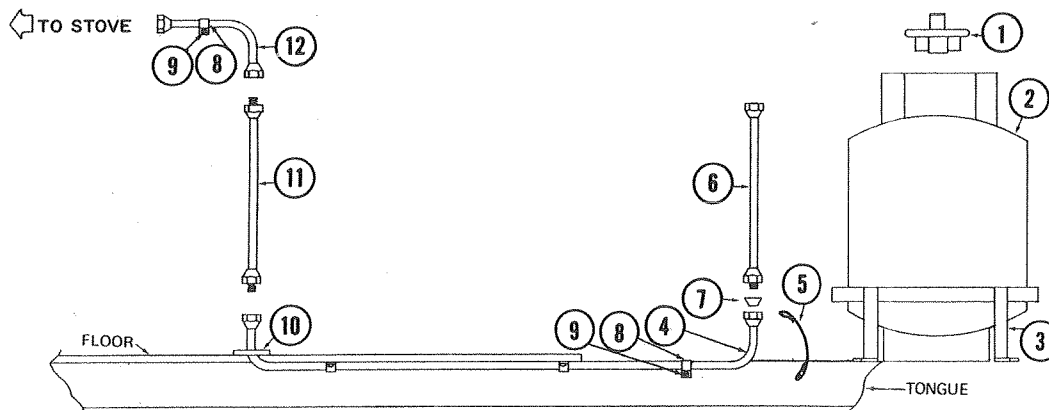

GAS SYSTEM

GAS SYSTEM

CODE	PART NO.	DESCRIPTION	CODE	PART NO.	DESCRIPTION
1	4720A3631	Gas Regulator	6	4733-3991	Flexible Gas Line, 32" 1/4" ID
2	4733-6921	Gas Bottle, White, shipped complete with regulator & 4733-3991 flexible hose	7	4733-388	Flared Plug
3	4733-6281	Gas Bottle Bracket	8	1201-870	Clamp, Gas Hose x 3
4	4730C5531	Copper Gas Line, 54" used on 780, 790, 792	9	1103B1008	Screw, #10-1/2" used on Clamp
	4735-563	Copper Gas Line, 68" used on 770	10	4733-412	Bushing
	4734-553	Copper Gas Line, 94 1/2" used on 791	11	4730A3431	Gas Hose Ass'y, 32", 1/4" ID Flexible
5	4733-3481	Strap, holds plug to tongue	12	4710B6541	Copper Gas Line, 18 5/16" Used 780, 791, 790, 792
				4735A577	Copper Gas Supply Line 13 5/16" used 770

APLURE