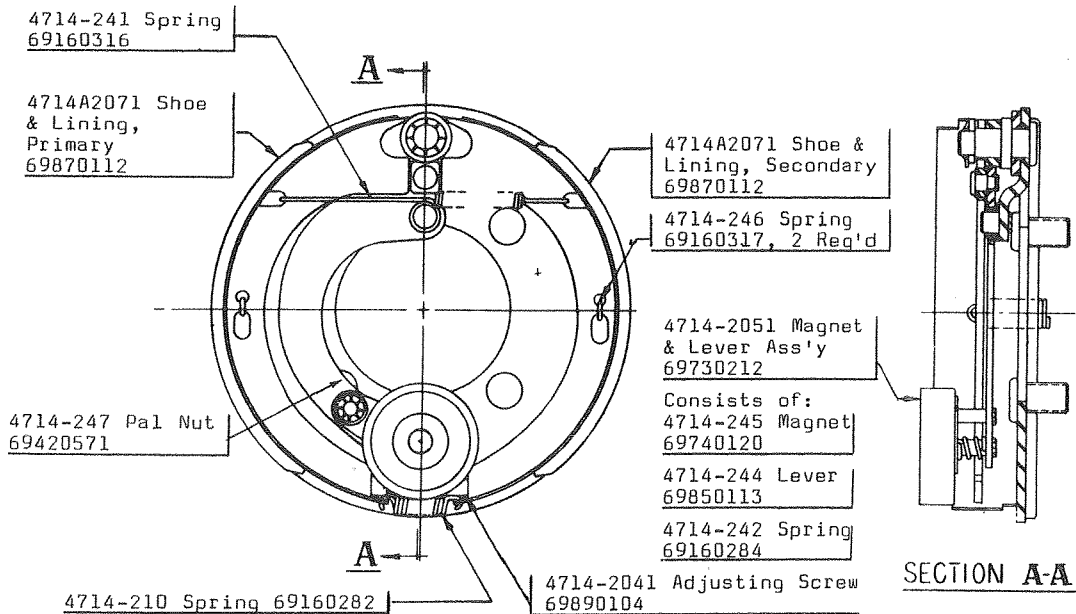

4733-3531 ELECTRIC BRAKE, LEFT HAND (60250179)

ELECTRIC BRAKE REPAIR PARTS--4733-3521 RIGHT; 4733-3531 LEFT.

COLEMAN NO.	FAYETTE NO.	DESCRIPTION
4714-2041	69890104	Adjusting Screw Ass'y
4714-2051	69730212	Magnet & Lever Ass'y, Left Hand
4714-2061	69730211	Magnet & Lever Ass'y, Right Hand
4714-210	69160282	Spring--for Adjusting Screw
4714-241	69160316	Return Spring
4714-242	69160284	Spring for Magnet & Lever Ass'y
4714-243	69850112	Magnet Lever, Right Hand
4714-244	69850113	Magnet Lever, Left Hand
4714-245	69740120	Brake Magnet
4714-246	69160317	Retaining Spring
4714-247	69420571	Pal Nut (Magnet to Lever Arm)
4714A2071	69870112	Brake Shoe & Lining Ass'y, M2.