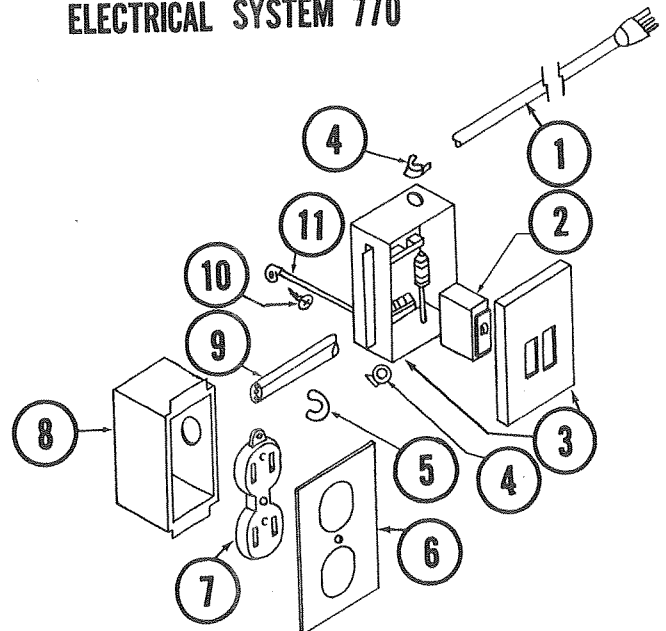

ELECTRICAL SYSTEM 770