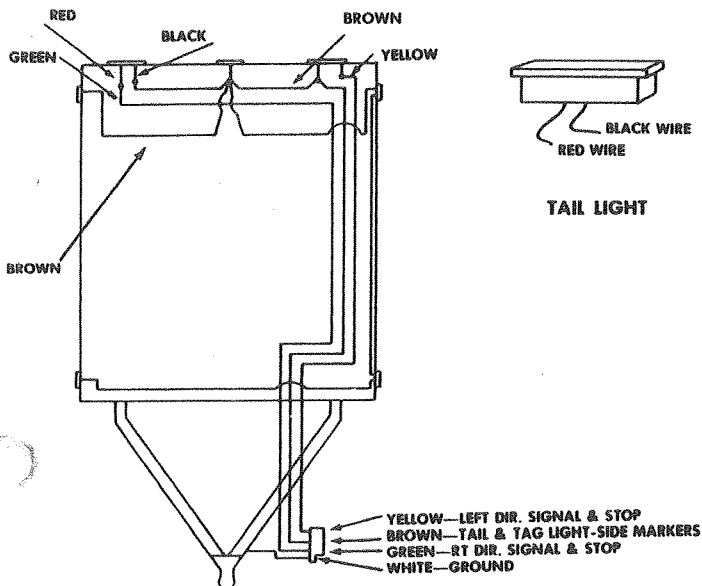

WIRING DIAGRAM 770, 780