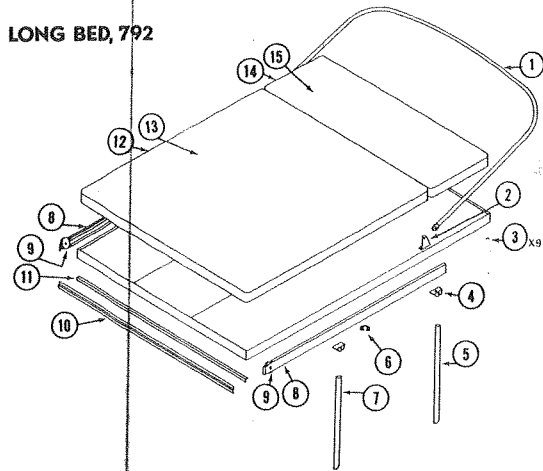

LONG BED, 792

4720C540 FRONT BED ASS'Y
4720D539 REAR BED ASS'Y

CODE	PART NO.	DESCRIPTION
✓ 1	4731-6291	Bed Extension Ass'y
2	4720B5621	Roller Ass'y--Not Shown
2	4720B0831	Bed Slide Pulley Wheel Ass'y
3	*4725B5391	Mattress, Complete
	**4735A6531	Mattress, Complete, 770
4	*4725B5351	Mattress Cover for 4725B5391
	**4735A6541	Mattress Cover, 770
5	4730B2631	Bed Seal
6	4730B2701	Bed Seal Angle
7	4720A0771	Front Bed Support Clip
	4715-235	Rear Bed Hanger Support--not shown
8	4715-5121	Lock & Pin Ass'y
	4715-214	Spring for above
9	4720A5821	Front Support Ass'y
	4715A5181	Rear Bed Support Ass'y
10	4720B1211	Leg Bracket, M2
11	4720B4021	Lashing Hook
12	4715-4251	Canvas Bed Support
13	4720B5631	Bow Bracket Ass'y, M2

4733-650 LONG BED, FOR YORKTOWN, MODEL 792

CODE	PART NO.	DESCRIPTION
-1	4715-4251	Canvas Bed Support Ass'y
2	4720B5631	Bow Bracket Ass'y, M2
3	4720B402	Lashing Hook, x9
4	4720B1211	Leg Bracket, M2
5	4733A635	Front Bed Support Ass'y
6	4720A0771	Bed Support Clips, M4
7	4720A5821	Front Bed Support Ass'y
8	4733-6291	Bed Extension
9	4720B0831	Nylon Wheel
10	4730B2631	Bed Seal
11	4730-096	Bed Seal Angle, Ctr. x1
	4730-097	Bed Seal Angle, x2. The three pieces make seal as shown
12	4725B5391	Mattress
13	4725B5351	Mattress Cover
14	4725-6201	Mattress, 792, Small
15	4725-6191	792 Mattress Cover, Small

*Used on 780, 790, 791, 792 Trailers
**Used on 770 Trailer