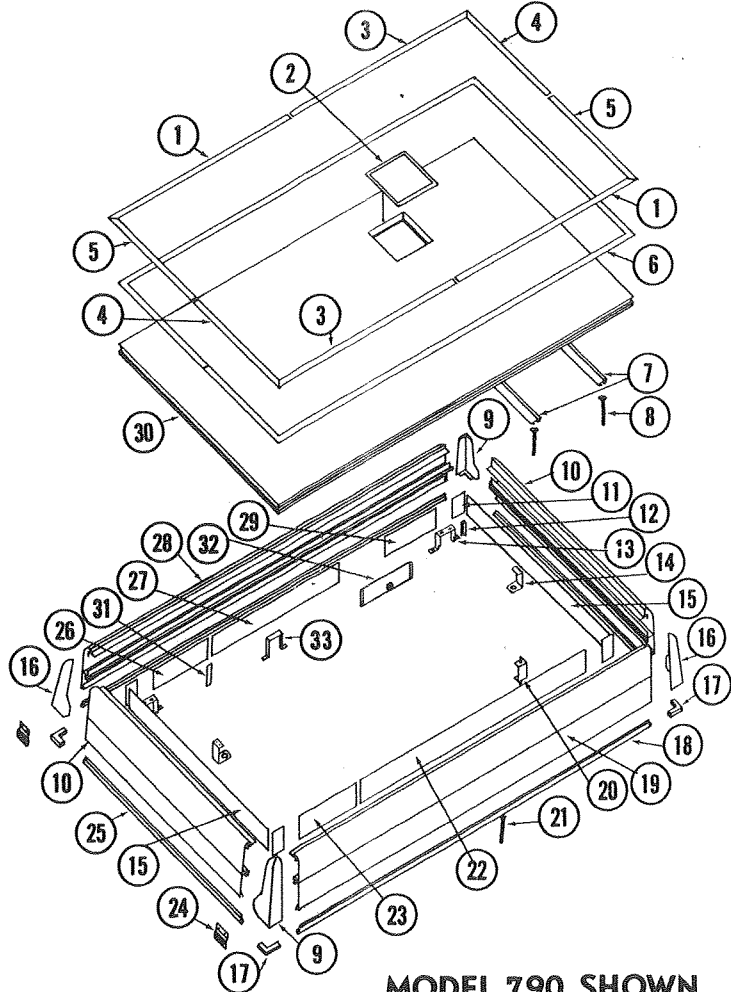

a codes used on 770 only
b codes used on 790 only
* parts not shown on parts diagram

MODEL 790 SHOWN

CODE	PART NO.	DESCRIPTION
	*4734-523	Brace Ass'y, Top Channel
29	4733-4931	Roadside Front Panel, 780
29a		NOT USED ON 770. See C. 27
29b	4734A1221	Roadside Panel, Front & Rear Same as 26b.
30	4733-638	Sandwich Panel Ass'y, 770,780
30b	4733-643	Sandwich Panel Ass'y, 790
31		NOT USED ON 770 & 780
31b	4734-123	Panel Divider, x2, 790 Only
32	4733A6691	Light Ass'y
32a		NOT USED ON 770
	*4734A1581	Light Shade
	*4733-0231	Wire Harness for light
	*1216-200	Closed End Connector, x2
	*1216-014	Wire Connector, Light
	*4734-015	Closed End Rivets--used on Top Seals & Corners
33	4734-534	Brace Ass'y
	*1006B1624	Bolt, 1/4-20 x 1 1/2 x2