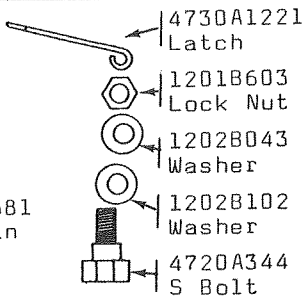

a codes used on 770 only

b codes used on 791 only

* parts not shown on diagram

+ not used on Models 770 and 791

HANDLES, PUMPS, CLIPS, LATCHES, & MISCELLANEOUS

1973 PARTS LIST

STABILIZER HANDLE
4733-5951

CRANK HANDLE
4720A5211

PLASTIC PUMP
4730A3101

CITY WATER PUMP
4732-1511

ZURN WATER PUMP
4734-016

SAFETY LATCH ONLY, 4730A1221.
Other parts sold separately.

4715-2091 Strike
4715-5051 Latch
4732-479 Safety Pin
4733-3481 Strap
1203-864 Rivet