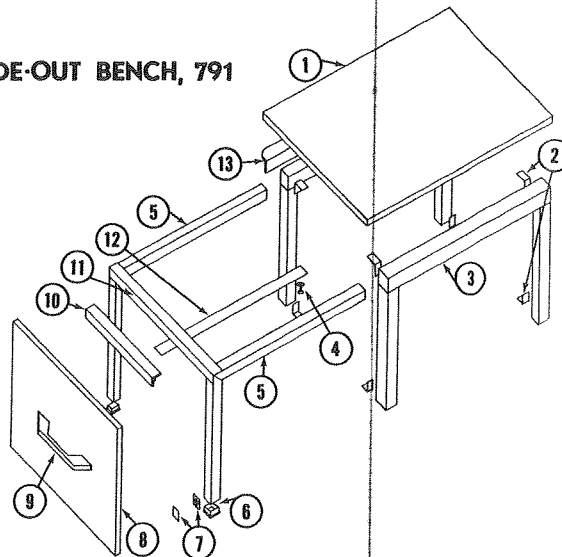

4733B556 SEAT & HEATER CABINET, ROADSIDE--FOR COLEMAN BRANDYWINE I & YORKTOWN, 790 & 792

CODE	PART NO.	DESCRIPTION	CODE	PART NO.	DESCRIPTION
1	4725D5281	Dinette Cushion Ass'y	16	4710A2681	Table Stop Button
2	4725D5561	Cushion Cover Ass'y		*4731-387	Hex Hd Cap Screw 1/4"-20 UNC
3	4725D5821	Back Rest Ass'y	17	4733-043	Heater Cabinet Spacer
4	4725D5721	Back Rest Cover Ass'y	18	4733B197	Table Rest, Curbside
5	4733B195	Heater Cabinet Top	19	4733-033	Dinette Seat Spacer
	*1103B1008	Screw #10-5/8", used to Fasten top to cabinet	20	4733-031	Seat Panel, Front
6	4733A001	Corner Brace, Right	21	4733-034	Dinette Seat Divider
7	4733-029	Heater Cabinet, Left	22	4733-030	Cushion Support
8	4733-047	Heater Cabinet Panel, Back	23	4733-574	Pivot Bracket Ass'y, used on both right & left side
9	4733-028	Heater Cabinet Panel, Rgt.	24	4733-037	Seat Support
10	4733-6391	Latch & Strike Ass'y	25	4731C2021	Pivot Arm, Right
11	4733-035	Cabinet Panel, Front		4731C2031	Pivot Arm, Left
12	4733-064	Edge Moulding, Cab. Door	26	4731C554	Pivot Bracket, Right
13	4733-6521	Door Ass'y		4731C505	Pivot Bracket, Left
14	4733-223	Door Pull		*4733-060	Rivet, Alum. Anodized Brown 3/16", Truss Head
15	4733-222	Hinge, Door			
	*4733-247	Hinge Rivet 1/8", Hinge to cabinet, used x 2			
	*1200B433	Screw, #6-3/8", Recessed Flathead, hinge to door			

*Not shown

SLIDE-OUT BENCH, 791

4734-535 SLIDE-OUT BENCH --@BRANDYWINE II, MODEL 791

CODE	PART NO.	DESCRIPTION	CODE	PART NO.	DESCRIPTION
1	4734-007	Slide-Out Bench Top	9	4733-223	Door Pull
2	4734-008	Tabs		*1022B0814	Screws, Door Pull
	*4733-411	Tek Screw for Tabs	10	4734-010	Hinge, Slide-Out Bench Door
3	4734A531	Slide Ass'y		*1103B0806	Screw for Door Hinge
4	1202B026	Washer for Strap	11	4734-004	Support Angle, Front
	*1103B1008	Screw for Strap	12	4734-011	Strap--See Code 4
5	4734-001	Slide-In Angle, Leg & Top are one piece	13	4734-003	Table Rest
6	4734-012	Plastic End Cap		CUSHIONS & BACK	REST NOT SHOWN ON DIAGRAM
7	4734-037	Door Fastener		*4725A6101	Small Cushion for Pull-Out
	*1107B0606	Screw		*4725A6241	Small Cushion Cover
	*1203-871	Rivet		*4725A6111	Large Cushion Ass'y for Slide-Out Seat
8	4734-002	Door Panel		*4725A6221	Lg. Cushion Cover Ass'y
	4734-526	Door Complete, includes hinges, panel & pull		*4725A6131	Back Rest for Slide-Out B.
				*4725D5721	Back Rest Cover

*Not shown on Parts Diagram