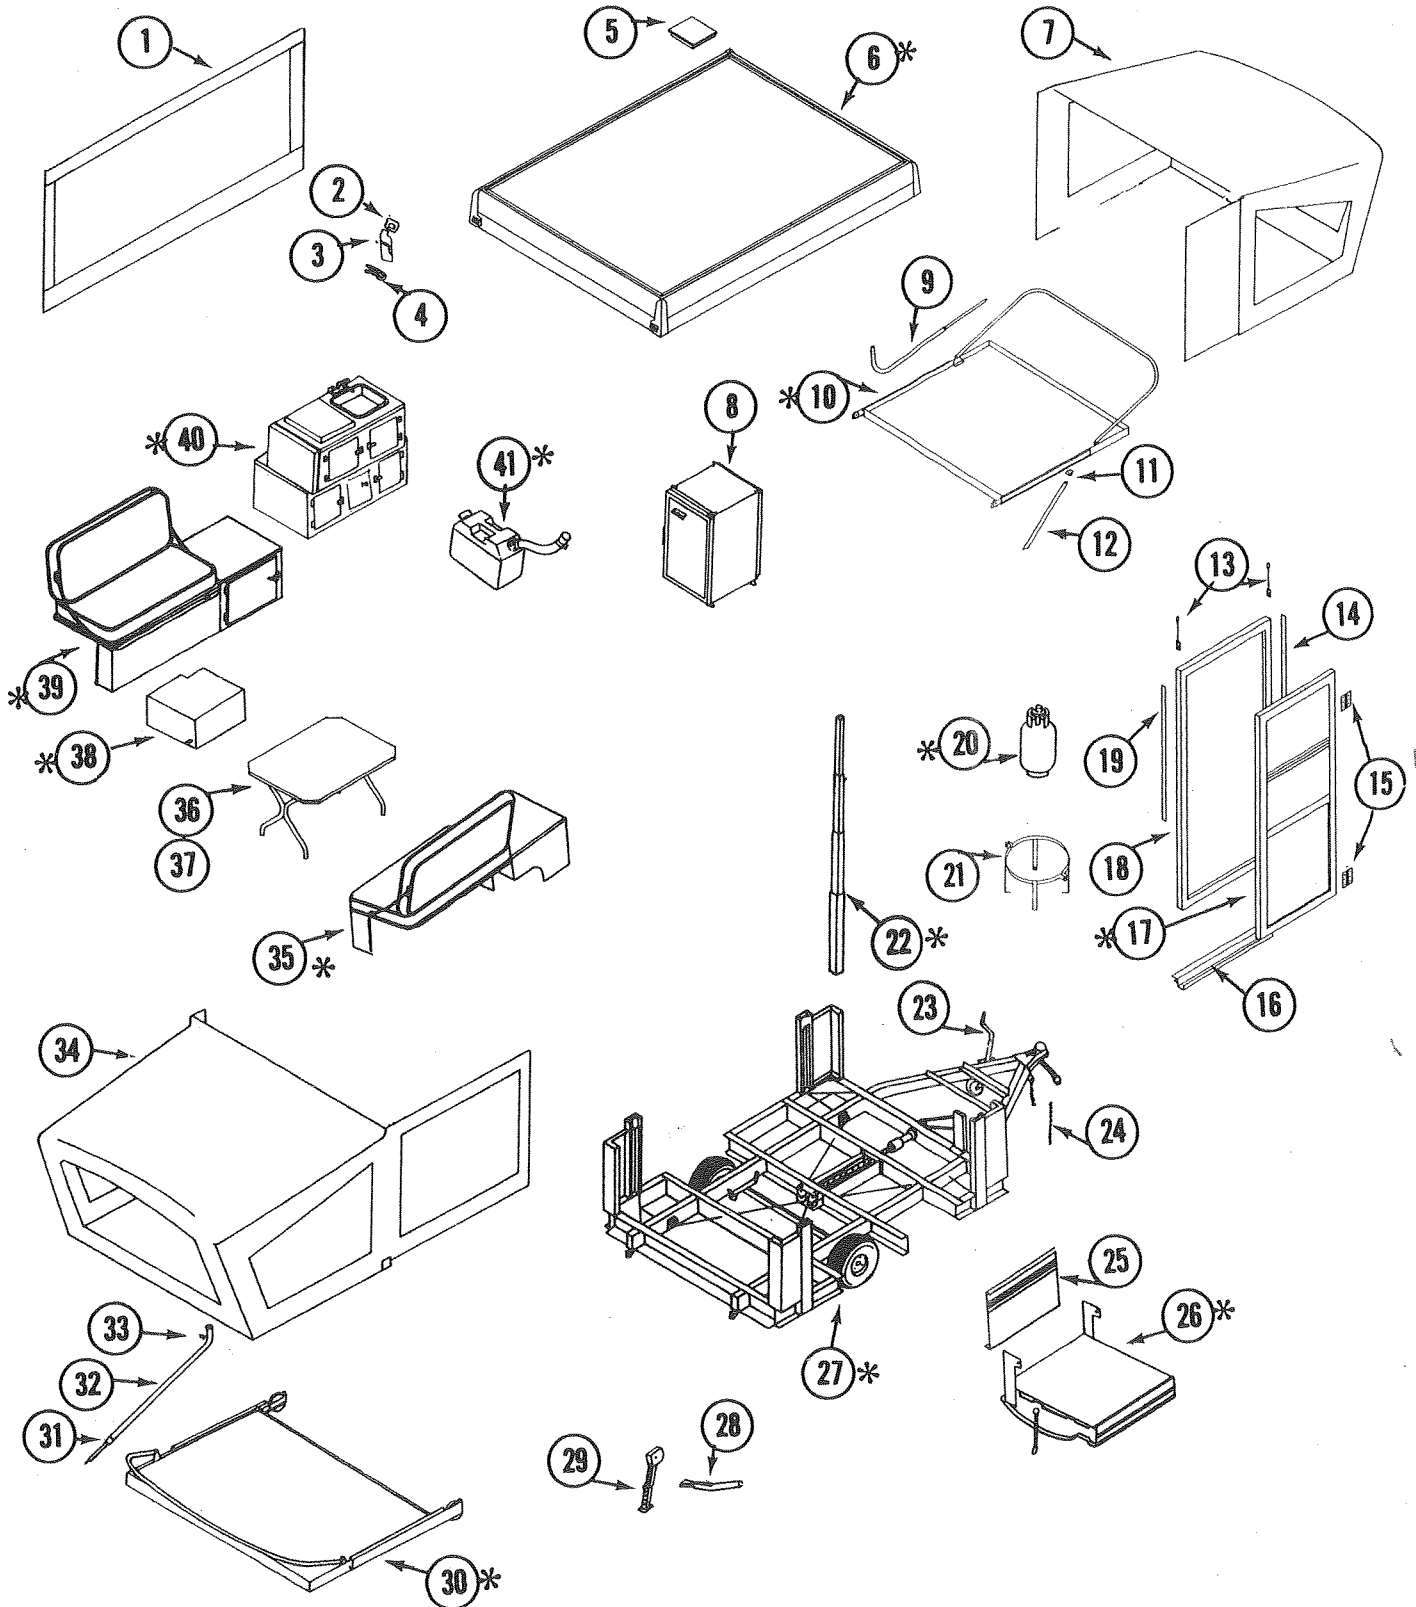

**MODEL 780
VALLEY FORGE
LESS PANELS**

**1973
PARTS LIST**

Coleman
CAMPING TRAILERS

*SEE INDEX FOR PAGE SHOWING PARTS BREAKDOWN DIAGRAMS

PARTS LIST --- VALLEY FORGE, MODEL 780

CODE	PART NO.	DESCRIPTION	CODE	PART NO.	DESCRIPTION
1	4727E6801	780 Side Canvas Ass'y	19	4710C4101	Sc. Door Jamb Seal, Vertical, Latch Side
2	4715-2091	Strike			Gas Bottle Pkg. --ACCESSORY
3	4715A5051	Latch Ass'y	20	4733-6921	Gas Bottle Bracket
	*4733-3481	Latch Strap, M2	21	4733-6281	Lift Ass'y
4	4732-479	Safety Pin	22	4733-5801	Tongue Jack
5	4733-4781	Vent Ass'y for Top	23	4720B6661	Safety Chain
	*4714-0811	Vent Cover	24	4720A3031	Access Door Bracket
6	4714-5811	780 Top, Less Vent & Light	25	4733A5521	Access Door Ass'y--Does not include bracket
	*4733A6691	Light Ass'y	26	4733A5161	Chassis--Not sold as Pkg.
	*4734A1581	Light Shade	27	4720G503	Stabilizer Handle
	*4728-6151	780 Lift Pocket, M4	28	4733-5951	Stabilizer
	*4714-5661	Top Parts Pkg. -- Contains Pivots, Spacers, Etc.	29	4720A0731	Bed Ass'y, Rear
7	4727G6821	780 Front Canvas Ass'y	30	4720D539	Lock Adjusting Pkg.
8	5257-709	Convertible Cooler	31	8460-0201	Canvas Support Ass'y
9	4720D5971	Canvas Support Ass'y	32	4720D5971	Spring Pin for Can. Support
10	4720C540	Front Bed Ass'y	33	8460-510	780 Rear Canvas Ass'y
11	4720B1211	Leg Bracket Ass'y	34	4727G6811	Seat & Storage Ass'y, C.S.
12	4720A5821	Front Bed Support Ass'y	35	4733A551	Dinette Table, Complete
13	4714-1591	Sc. Door Chain Ass'y, x2	36	4731E5101	Dinette Table Leg Assy M2
14	4733-3731	Sc. Door Jamb Seal, Vertical, Hinge Side	37	4720B5461	Includes all hardware to install legs to table top.
15	4720B3601	Screen Door Hinge			Water Bottle, Less Fittings
16	4732A603	Screen Door Support	38	4733A1411	Water Tank Hold-Down
17	4710D5051	Screen Door & Spring Ass'y		*4733-393	Screws, #10-1/2" x 3
	*4714-0631	Sc. Door Stop Chain x1		*1103B1008	Seat & Heater Cabinet Ass'y
18	4710D5091	Door Jamb Ass'y	39	4733A582	Roadside
	*4710A4111	Strike--on Jamb Ass'y	40	4733A550	Galley, Complete
			41	4733A1671	Waste System, Complete, 2 1/2 Gallon, Green

*Not Shown on Parts Diagram

PARTS NOT SHOWN--Some Parts listed below are included in drawings in other parts of catalog

PART NO.	DESCRIPTION	PART NO.	DESCRIPTION
8-233	*Sandalwood Beige Paint	4720C169	Cable Clips--For 1/8" Cable--Used on Whiffle Tree & Lift Cables
8-234	*Tobacco Brown Paint (Chassis)	4725B6801	Drapes, Flowered
8-237	*Polar White Paint	4727A4441	Canvas Patch, Cocoa Brown
8-238	*Appliance White Paint	4728-1651	Water Repellent, Scotchgard
8-3121	Silicone Lubricant	4730A1181	Adjustable Stud Pkg. M2
1225-409	No. 9 Slider--Use with 4714-181 Chain Zipper	4730A260	Canvas Clip
4710A051	Sink Clips	4730A3211	Keys, M2
4714-0701	Seal Spray for Top	4730A325	Small Cable Clips--For 1/16" Cable Used on Galley Cables
4714-0811	Vent Cover	4730A354	Stud
4714-0631	Screen Door Stop Chain	4730A3921	Hub Caps
4714-1591	Screen Door Ball Chain	4730B098	Retaining E Ring
4714-1611	Nylon Screen, Net, Sold by Yard	4730B560	Parts Package
4714-181	No. 9 Zipper Chain, Sold by Yard	4730D2491	Pin & E Ring Pkg--For Lift
4714-1851	781 Sealant--For Lift Ass'y	4731-2521	Pin for Lift Ass'y
4714-2171	Dry Klean Pads, M12	4733-6551	Spare Tire Mount
4714-2211	Coupler Repair Kit	4733A6691	Light Ass'y
4714-2251	Fabric Cement, M12	4734A1581	Light Shade
4714A2111	Water Line, 6 1/4 Feet	4735-1561	Wire Harness
4715D2221	Trim Tape, Wood Grain, Dark Oak	4735-1571	Pigtail
4720A238	Thrust Nut, Whiffle Tree		
4720A2421	Thrust Bearing, Whiffle Tree		

*In pressurized Spray Cans.

REPAIR PARTS FOR ACCESSORIES