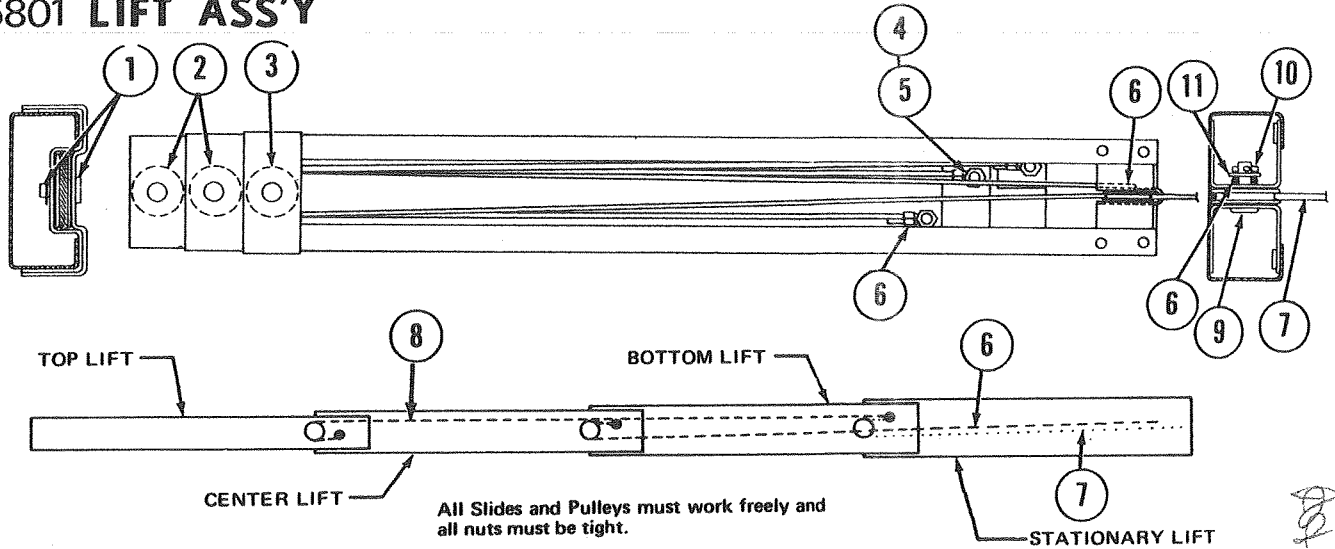

FRONT OF GALLEY

CAMPING TRAILERS

1973 PARTS LIST

LIFT ASSEMBLY GAS SYSTEM

4733-5801 LIFT ASS'Y

LIFT ASSEMBLY

CODE	PART NO.	DESCRIPTION	CODE	PART NO.	DESCRIPTION
1	4730D2491	Pin & Ring Pkg. (4730D249 Pin & 4730B098 Retain. Ring)	6	4731-5691	Cable Ass'y, Intermediate
2	4715-528	Plastic Pulley Ass'y	7	4733-5901	Cable Ass'y, Long
3	4715-537	Steel Pulley Ass'y	8	4720B5271	Cable Ass'y, Short
4	1202B263	Spacer	9	4731-2521	Pin
5	1201B602	Lock Nut	10	1204B108	Cotter Pin
			11	1202B040	Washer