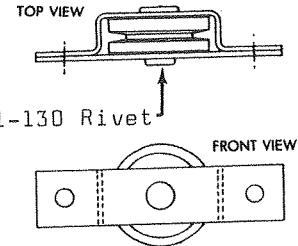

ROLLER ASS'Y, 4720B5621
RIVET Sold Separately