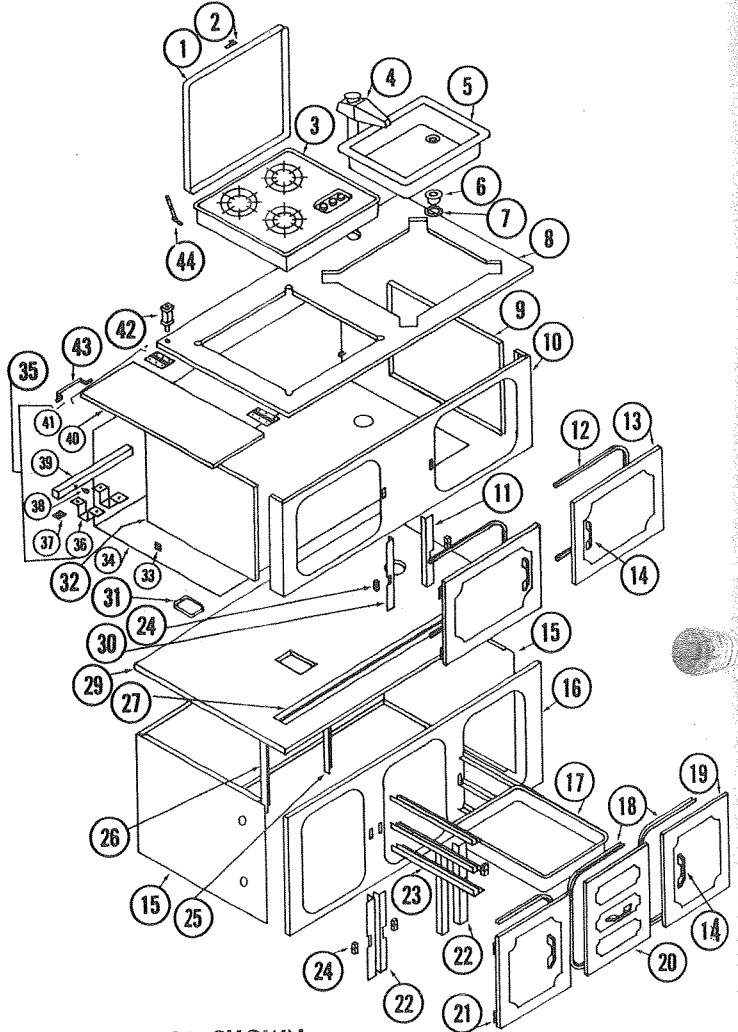

GALLEY

MODEL 790 SHOWN

2-WAY GALLEY HAND PUMP

All replacement parts should be ordered directly from Zurn Industries, Inc. Recreational Products Division, Erie, Pa, 16512. Enclose check payable to Zurn Industries, Inc. with your order. Pennsylvania customers add Pa. Sales Tax.

4734-0161 GALLEY HAND PUMP

PART NO.	DESCRIPTION	PRICE
GP-1	Bottom Cap	$1.50
GP-2	Plunger Nut	.75
GP-3	Pump Casing	1.50
GP-4	Pump Plunger	1.50
GP-5	Faucet Base	3.50
GP-6	Faucet Cover	3.00
GP-8	Faucet Knob Pin	.25
GP-9	Faucet Knob	1.00
GP-10	Elbow	.50
GP-11	Restrictor	.50
GP-12	Aerator Cap	.75
GP-14	Aerator Screen Spacer	.25
GP-15	"O" Ring Seal	.25
GP-16	Aerator Screens (2)	2/.25
GP-17	Pump Seal (2)	2/.25
GP-18	Pump Gasket	.35
GP-19	Pump Valve Disc	.15