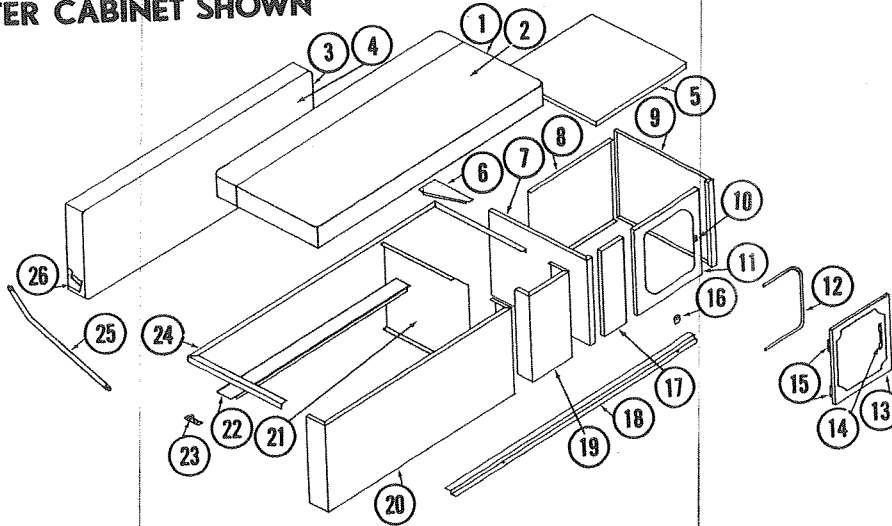

790 SEAT & HEATER CABINET SHOWN

4734-500 SEAT & HEATER CABINET, ROADSIDE--FOR COLEMAN SOMERSET, MODEL 770