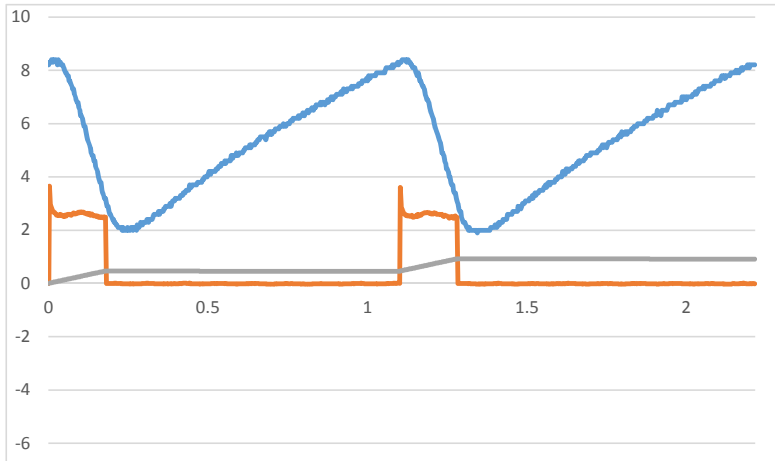

52L Stainless Steel Report

21 degrees Celcius

Temperature

	Ambient	Fridge
Maximum	22.3	8.4
Minimum	20	1.9
Average	21.18	5.30

Running Times

	on	off
Ave		

Duty Cycle:

Current consumption

1 Hour	0.414	Ah
24 Hours	9.929	Ah

32 degrees Celcius

Temperature

	Ambient	Fridge
Maximum	33.2	9
Minimum	32.1	5
Average	32.67	6.85

Running Times

	on	off
Ave		

Duty Cycle:

Current consumption

1 Hour	1.590	Ah
24 Hours	38.161	Ah

Total 24 Hour Consumption

Consumption Report

21 degrees for 12 Hours
32 degrees for 7 hours
43 degrees for 5 hours

Total 24 Hour Consumption

18.80 Ah

Settings: Thermostat set to +4.