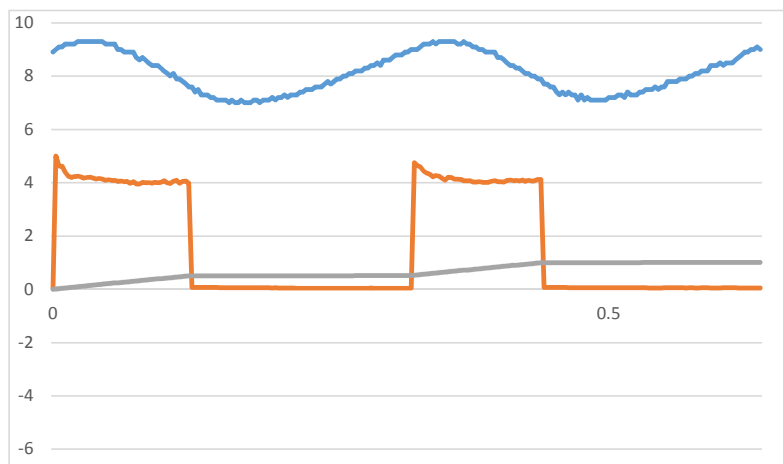

52L Stainless Steel Report

21 degrees Celcius

Temperature

	Ambient	Fridge
Maximum	22.3	8.4
Minimum	20	1.9
Average	21.18	5.30

Running Times

	on	off
Ave		

Duty Cycle:

Current consumption

1 Hour	0.414	Ah
24 Hours	9.929	Ah

32 degrees Celcius

Temperature

	Ambient	Fridge
Maximum	33.2	9
Minimum	32.1	5
Average	32.67	6.85

Running Times

	on	off
Ave		

Duty Cycle:

Current consumption

1 Hour	0.841	Ah
24 Hours	20.180	Ah

43 degrees Celcius

Temperature

	Ambient	Fridge
Maximum	43.8	9.3
Minimum	42.8	7
Average	43.25	8.14

Running Times

	on	off
Ave		

Duty Cycle:

Current consumption

1 Hour	1.590	Ah
24 Hours	38.161	Ah

Total 24 Hour Consumption

Consumption Report

21 degrees for 12 Hours
32 degrees for 7 hours
43 degrees for 5 hours

Total 24 Hour Consumption

18.80 Ah

Settings: Thermostat set to +4.