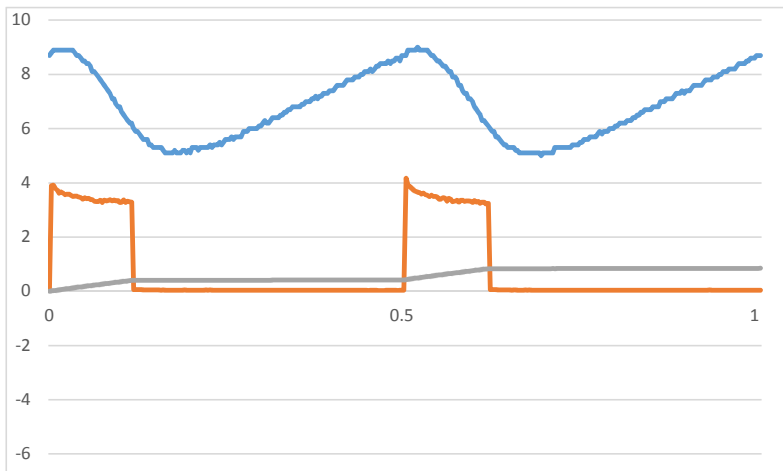

52L Stainless Steel Report

21 degrees Celcius

Temperature

	Ambient	Fridge
Maximum	22.3	8.4
Minimum	20	1.9
Average	21.18	5.30

Running Times

	on	off
Ave		

Duty Cycle:

Current consumption

1 Hour	0.414	Ah
24 Hours	9.929	Ah

32 degrees Celcius

Temperature

	Ambient	Fridge
Maximum	33.2	9
Minimum	32.1	5
Average	32.67	6.85

Running Times

	on	off
Ave		

Duty Cycle:

Current consumption

1 Hour	1.590	Ah
24 Hours	38.161	Ah

Total 24 Hour Consumption

Consumption Report

21 degrees for 12 Hours
32 degrees for 7 hours
43 degrees for 5 hours

Total 24 Hour Consumption

18.80 Ah

Settings: Thermostat set to +4.