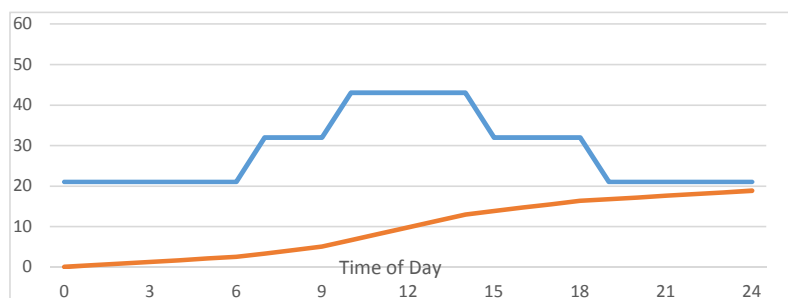

Total 24 Hour Consumption

Consumption Report

21 degrees for 12 Hours
32 degrees for 7 hours
43 degrees for 5 hours

Total 24 Hour Consumption

18.80 Ah

Settings: Thermostat set to +4.

Speed set to auto

Empty Bin

Cutout set to Low