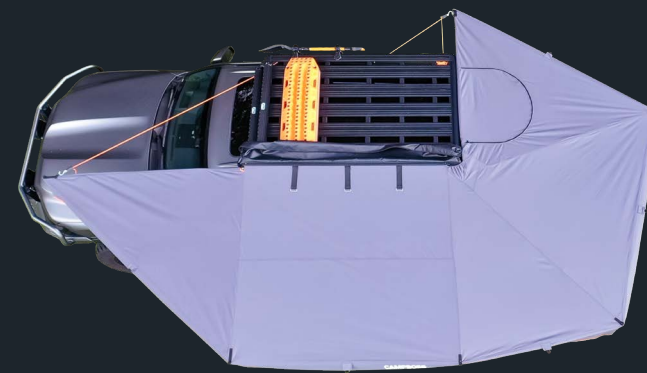

BOSS SHADOW 270 XL RTT

270° vehicle awning with zippered manhole allowing access to a rooftop tent AUS DSN NO 202311036

- 1000GSM PVC bag
- 280GSM polyester cotton canvas, waterproof 3000mm, UV50++
- Size: 2m
- Aluminum square tube framing 1.5mm thickness
- Aluminum backplate (22mm) and all arms
- Closed size: 214cm x 15cm x 15cm
- Package size: 218cm x 20cm x 20cm
- Net weight: 26kg
- Gross weight: 28kg

Parts list

- 6 x legs (260cm)
- 3 x dual-color dimmable LED strips with switch control; 1 x 3m tri-split cable with USB plug
- 2 x quick release rope ratchets to tension your awning
- Rain tie-down points to create a gutter in adverse weather
- 2 x 304 stainless steel L- bracket spray black
- 4 x 304 stainless steel clips
- All bolts, nuts, washers, clips are 304 stainless steel
- 16 x each M8 bolts, nuts, and washers
- 6 x storm ropes
- 6 x pegs
- 2 x wrenches