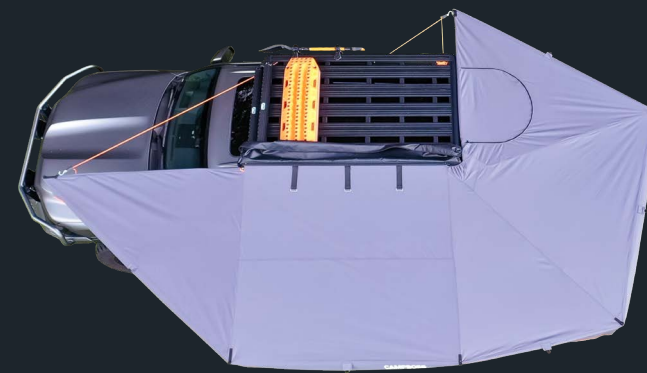

BOSS SHADOW 270 XL RTT

270° vehicle awning with zippered manhole allowing access to a rooftop tent

- 1000GSM PVC bag
- 280GSM polyester cotton canvas, waterproof 3000mm, UV50++
- Size: 2m
- Aluminum square tube framing 1.5mm thickness
- Aluminum backplate (22mm) and all arms
- Closed size: 214cm x 15cm x 15cm
- Package size: 218cm x 20cm x 20cm
- Net weight: 26kg
- Gross weight: 28kg

Parts list

- 6 x legs (260cm)
- 3 x dual-color dimmable LED strips with switch control; 1 x 3m tri-split cable with USB plug
- 2 x quick release rope ratchets to tension your awning
- Rain tie-down points to create a gutter in adverse weather
- 2 x 304 stainless steel L- bracket spray black
- 4 x 304 stainless steel clips
- All bolts, nuts, washers, clips are 304 stainless steel
- 16 x each M8 bolts, nuts, and washers
- 6 x storm ropes
- 6 x pegs
- 2 x wrenches