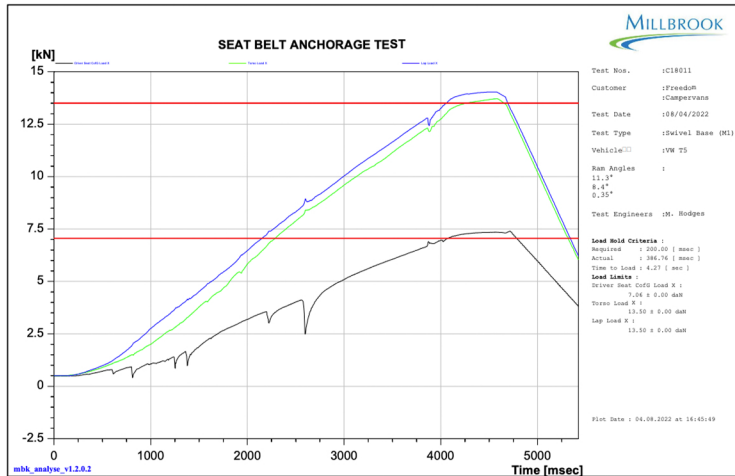

CERTIFICATION & SAFETY

Kiravans single seat swivel has been tested to the standards specified by UN ECE Regulation 14 & Directive 76/115/EEC amendment 2005 / 41 / EC.

This swivel has successfully undergone and passed the seat belt anchorage safety test. This test evaluates the impact of installing a swivel on the seat belt anchorages.

For a detailed review of the test results, please see below:

KIRAVANS GUARANTEE

Put simply, we guarantee everything we sell for 3 years.

If a fault develops within 3 years of purchase on anything you have bought from Kiravans, we will replace it or repair it - whichever is most suitable. If a replacement is not available, we will offer a refund.

Our liability extends only so far as the supply of the products to you. Preparation of your vehicle, surface preparation, installation and fitting are your own responsibility and are beyond our liability.

To secure and safely install a swivel into an automotive environment usually includes heavy lifting and you may require specialist tools. If you are not confident in your own skills and experience then Kiravans recommend that you make use of a specialist campervan converter.

INSTALLATION RECORD

Please complete this section on installation

Swivel Supplier:

Order No. & Date:

Swivel Model: **Kiravans Single Seat Swivel for T5/T6** (type: KIRA-SINGLESWIV-VW)

Vehicle Model & Registration:

Date of Installation:

For more information & other innovative camper van parts, visit:

www.kiravans.co.uk