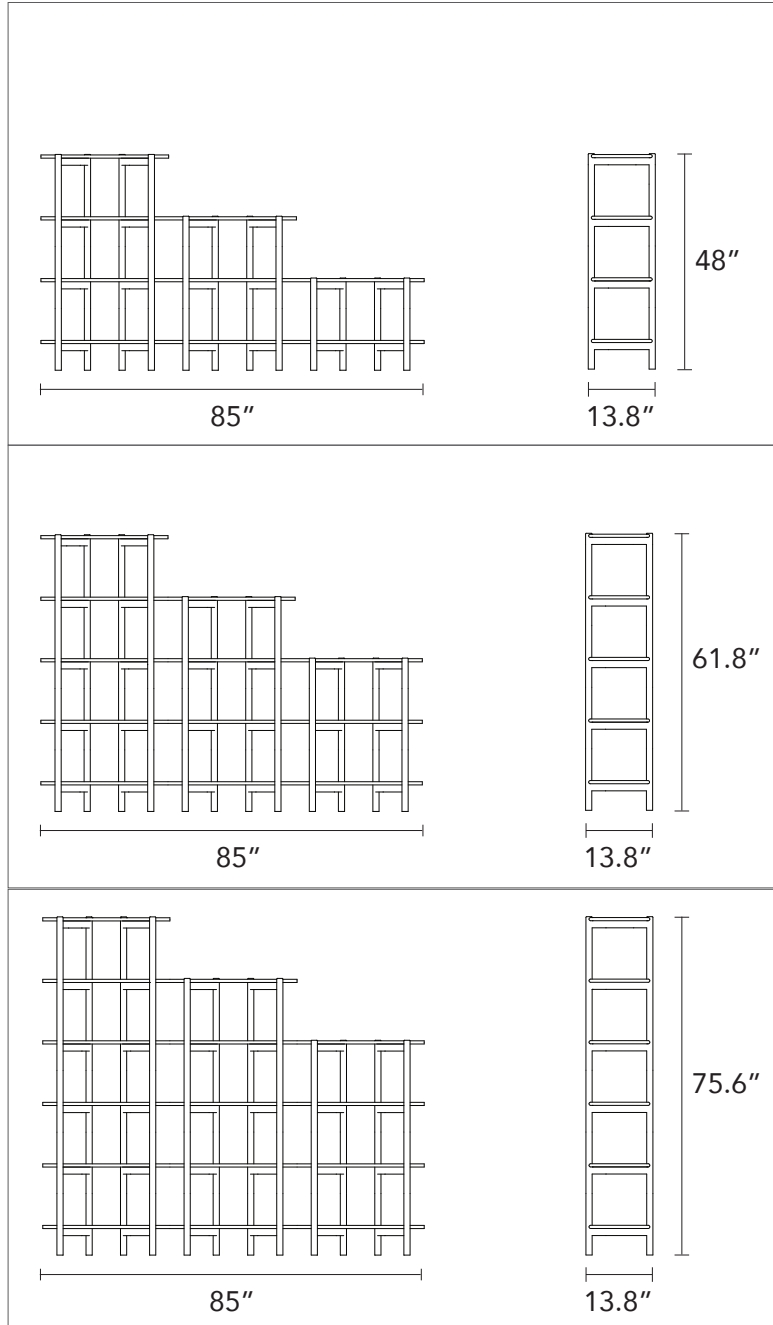

Olivia - Display Shelves

Our Olivia Display Shelves are a modern and elegant modular design to add beauty and practicality to your space. Constructed from solid American oak with strong, cylindrical legs zig zaging to hold up the shelves.

With 5 different heights and 3 different shelf widths the combinations are endless. The beautiful open design makes a great room divider.

Our Olivia range also includes sofas, an armchair, dining tables and dining chairs for a complimentary look in your home.

Materials

100% Solid American Oak
Clear Satin Lacquer

IconByDesign

Single

Double

Triple