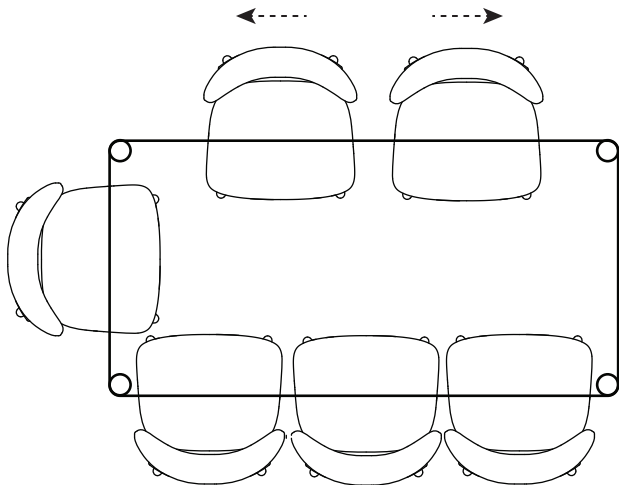

## Olivia Extension 51.2" - 70.9 x 35.4"

### Closed

MAGNUS | OLIVIA Dining Chair

Comfortable 4, Cosy x 6 - may vary with seat width

## Olivia Extension 74.8" - 94.5" x 39.4"