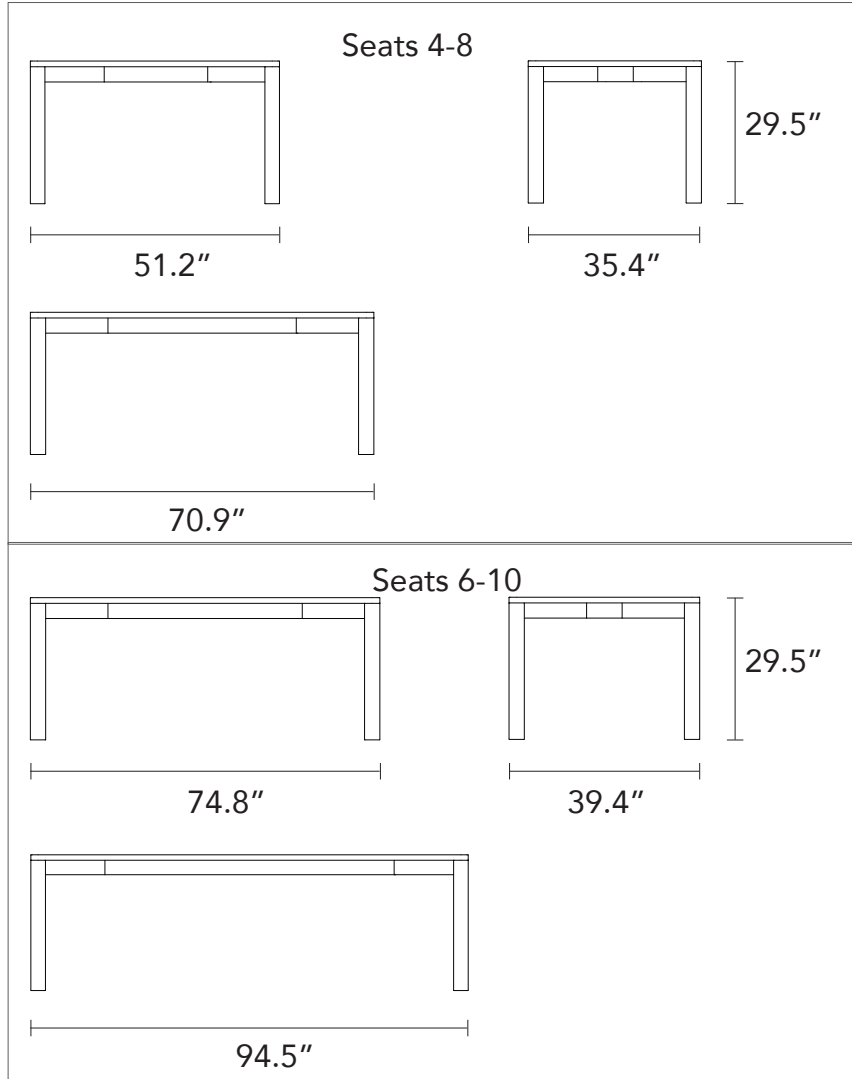

Olivia - Extension Dining Table

Our Olivia extension dining table is the perfect companion for flexible guests. Constructed from solid American oak with strong, cylindrical legs neatly aligned to the curve of the table top. The Olivia table melds a playful, casual edge into her smooth, modern, Scandinavian-inspired design.

The external extension leaf is over 1.5 feet in length to comfortably fit extra guests. The leaf has a soft storage bag to protect it from scratches and dust while not in use.

Bring the soft, warm tones and smooth, velvety texture of the Olivia Table into the heart of your home and enjoy the effortless lifestyle Olivia creates.

Our Olivia range also includes dining chairs, sofas and an armchair for a complimentary look in your home.

Materials

100% Solid American Oak
Clear Satin Lacquer

IconByDesign