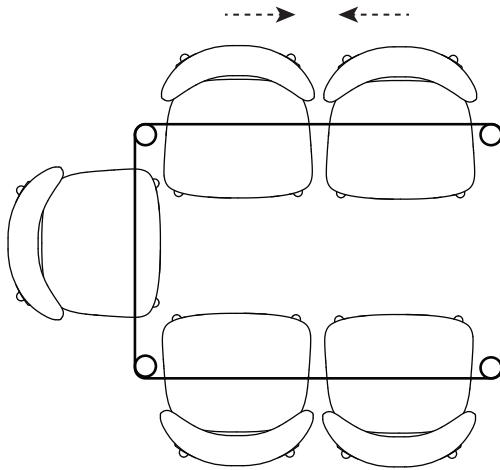

Seating Chart

Olivia Extension 51.2" - 70.9 x 35.4"

Closed

MAGNUS | OLIVIA Dining Chair

Comfortable 4, Cosy x 6 - may vary with seat width