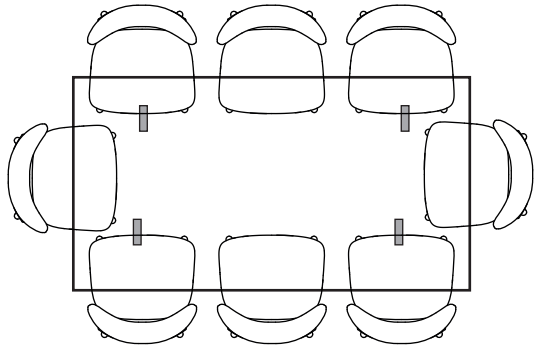

Make a statement with the unique X leg design and beveled table top that combine durability and style. The Axel blends statement angles with a smooth, velvety texture to create the perfect centerpiece.

# Seating Chart

## Axel 70.8" x 39.4"

Olivia & Magnus Dining Chair  
Comfortable x 8

## Axel 78.7" x 43.3"

Olivia & Magnus Dining Chair  
Comfortable x 8, Cosy x 10