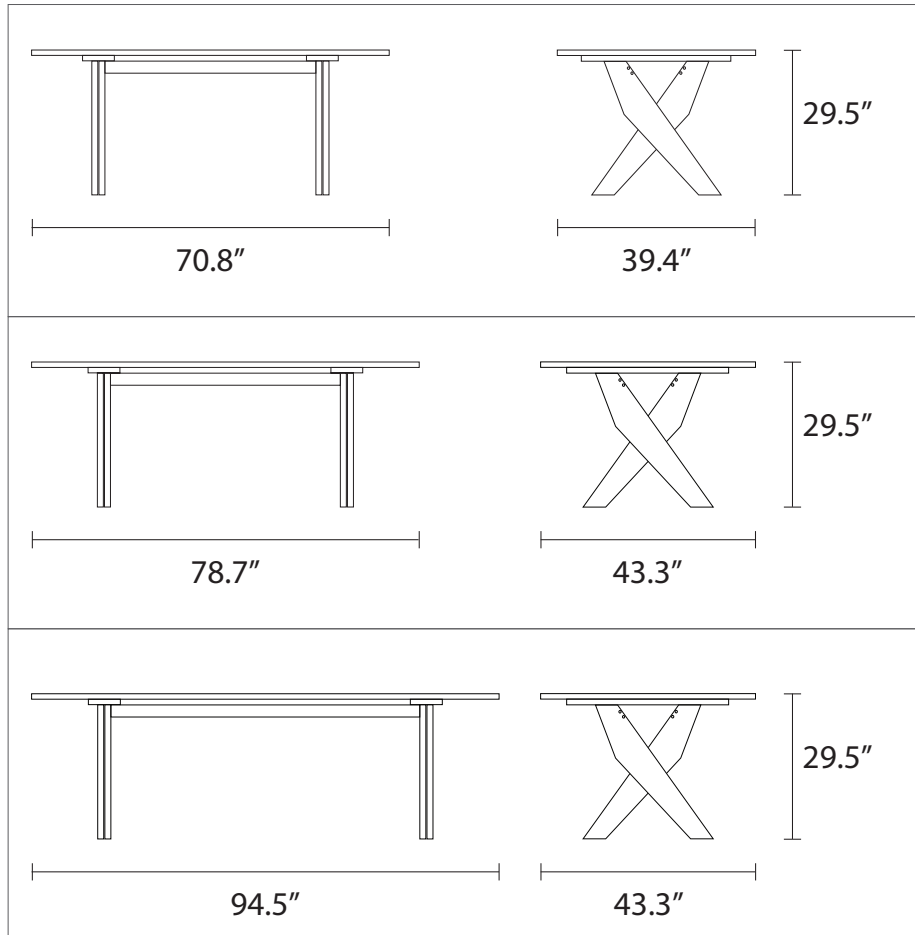

Axel - Dining Table

The Axel dining table is a bold, strong, sharp piece for discerning curators. Made of solid American Oak, your Axel dining table is designed to last for decades with the right care.

Make a statement with the unique X leg design and beveled table top that combine durability and style. The Axel blends statement angles with a smooth, velvety texture to create the perfect centerpiece.

Materials

100% Solid American Oak
Clear Satin Lacquer

IconByDesign