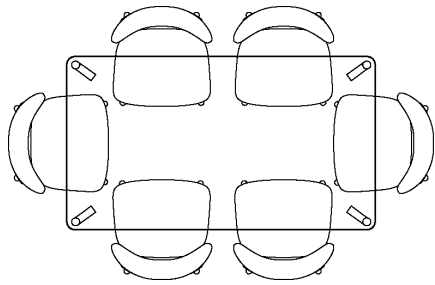

# Seating Chart

Magnus Extension 63" - 78.7"  
x 35.4"

Closed  
MAGNUS | OLIVIA | NESTOR Dining Chair  
Comfortable 4, Cosy 6

Extended  
Comfortable 6, Cosy x 8

Magnus Extension 70.9" - 90.6"  
x 39.4"

Closed  
MAGNUS | OLIVIA | NESTOR Dining Chair  
Comfortable 6

Extended  
Comfortable 8, Cosy 10

Magnus Extension 82.7" - 102.4"  
x 39.4"

Closed  
MAGNUS | OLIVIA | NESTOR Dining Chair  
Comfortable 8

Extended  
Comfortable 10