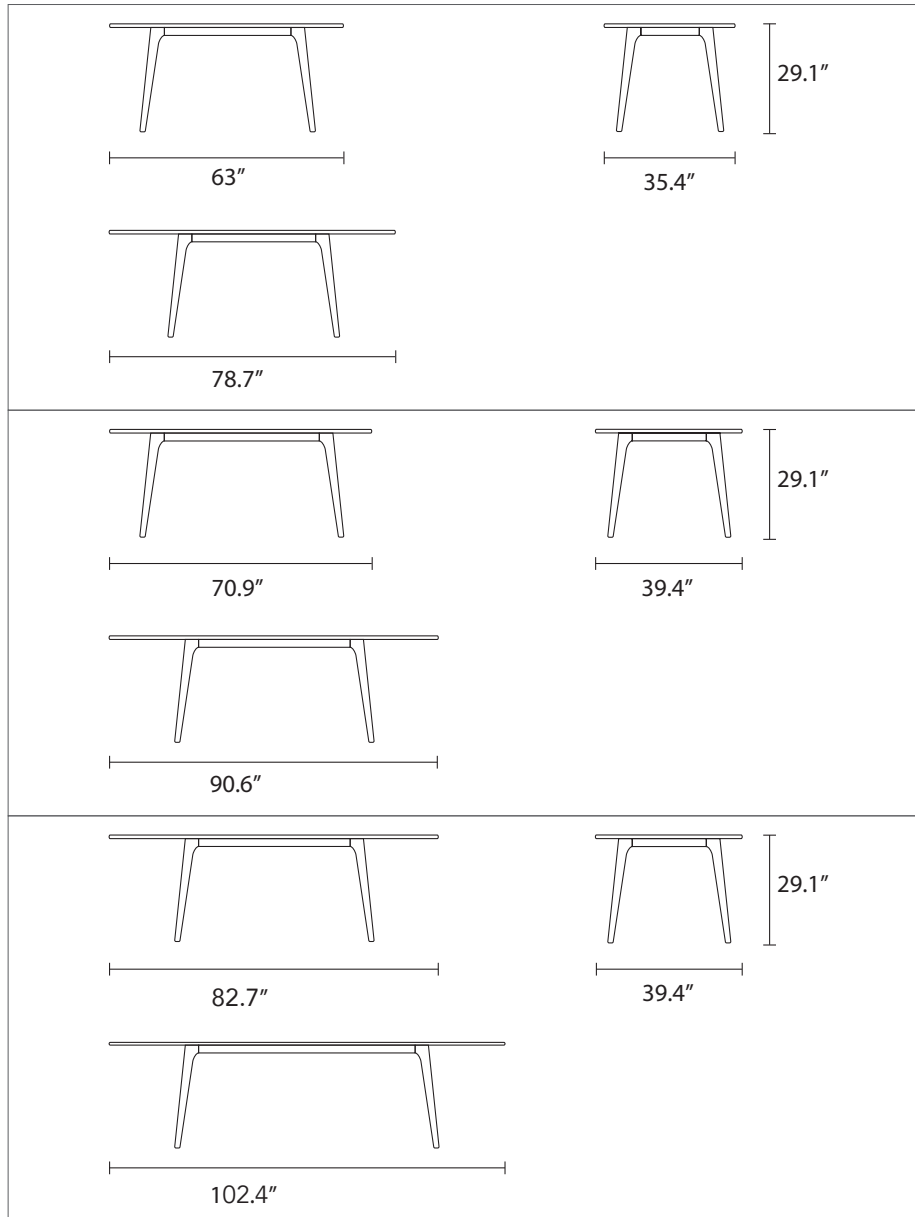

# Magnus - Extension Dining Table

Create a tranquil space in the heart of your home with our solid American oak Magnus Extension Dining Table. With a refined, elegant combination of soft curves and clean lines, the timeless design brings the perfect blend of authenticity and simplicity, plus the added versatility of the extendable size.

Serving as the relaxed hub of a busy home, Magnus's smooth, rounded corners serve both practicality and style. The extension table uses an easy sliding mechanism to accommodate extra guests. The durability of solid oak makes the Magnus dining table one of our best selling pieces - designed for living and built to last for decades to come.

# Seating Chart

Magnus Extension 63" - 78.7"  
x 35.4"

Closed  
MAGNUS | OLIVIA | NESTOR Dining Chair  
Comfortable 4, Cosy 6

Extended  
Comfortable 6, Cosy x 8

Magnus Extension 70.9" - 90.6"  
x 39.4"

Closed  
MAGNUS | OLIVIA | NESTOR Dining Chair  
Comfortable 6

Extended  
Comfortable 8, Cosy 10

Magnus Extension 82.7" - 102.4"  
x 39.4"

Closed  
MAGNUS | OLIVIA | NESTOR Dining Chair  
Comfortable 8

Extended  
Comfortable 10