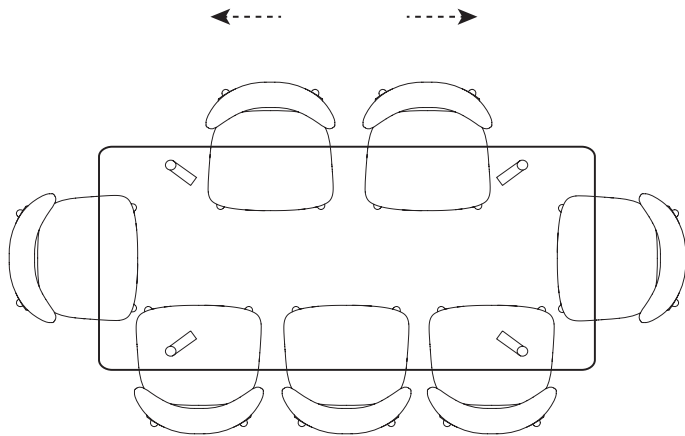

Materials

100% Solid American Oak
Clear Satin Lacquer

IconByDesign

Seating Chart

Magnus Extension 63" - 78.7"
x 35.4"

Closed

MAGNUS | OLIVIA | NESTOR Dining Chair
Comfortable 4, Cosy 6

Extended
Comfortable 6, Cosy x 8

Magnus Extension 70.9" - 90.6"
x 39.4"

Closed

MAGNUS | OLIVIA | NESTOR Dining Chair
Comfortable 6

Extended
Comfortable 8, Cosy 10