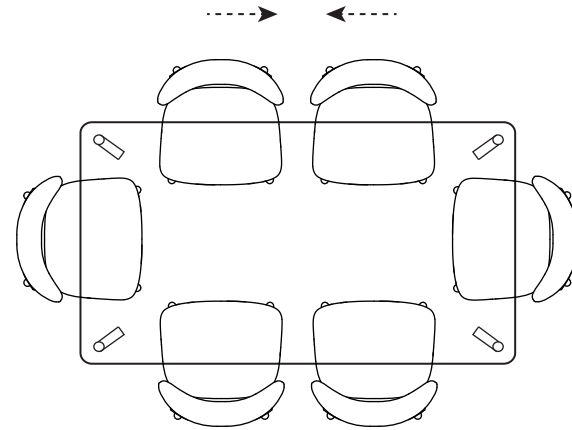

Materials

100% Solid American Oak
Clear Satin Lacquer

IconByDesign

Seating Chart

Magnus Extension 63" - 78.7"
x 35.4"

Closed

MAGNUS | OLIVIA | NESTOR Dining Chair
Comfortable 4, Cosy 6

Extended
Comfortable 6, Cosy x 8

Magnus Extension 70.9" - 90.6"
x 39.4"

Closed

MAGNUS | OLIVIA | NESTOR Dining Chair
Comfortable 6

Extended
Comfortable 8, Cosy 10