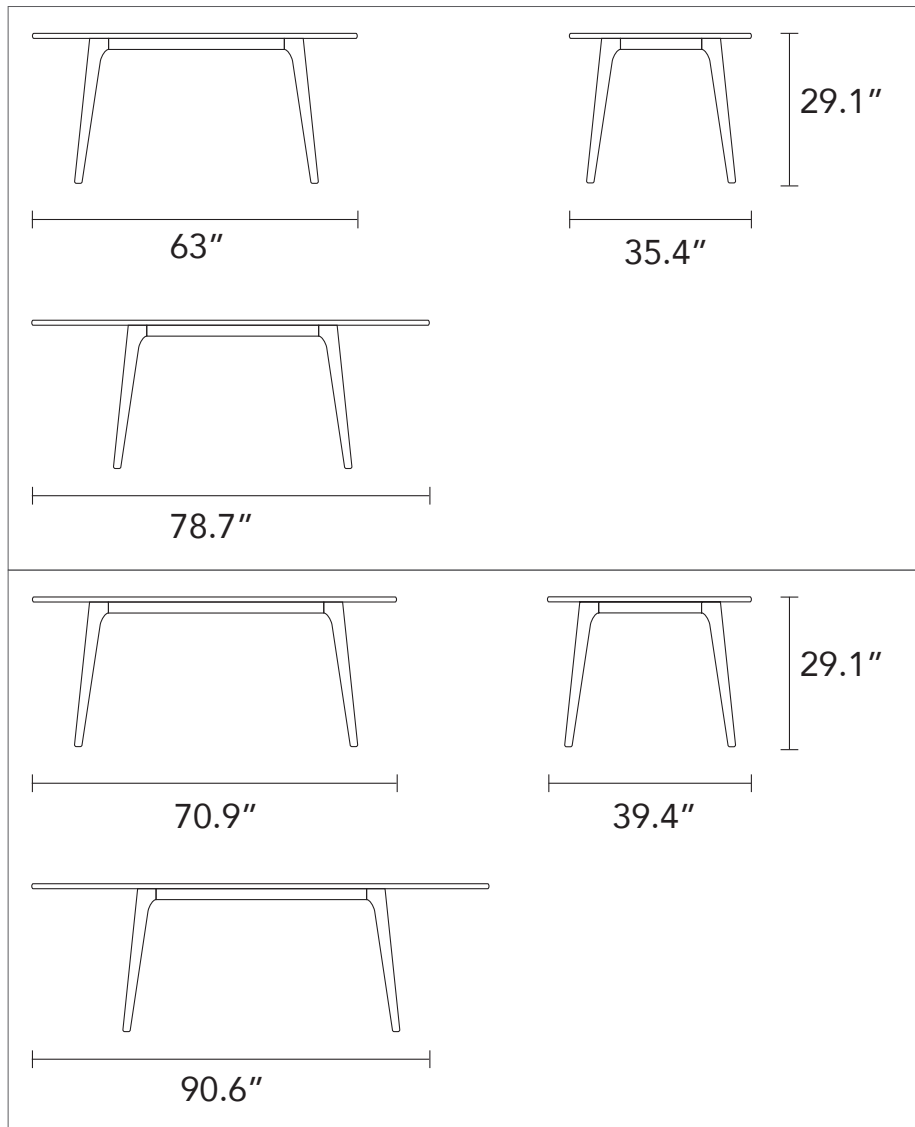

Magnus - Extension Dining Table

Create a tranquil space in the heart of your home with our solid American oak Magnus Extension Dining Table. With a refined, elegant combination of soft curves and clean lines, the timeless design brings the perfect blend of authenticity and simplicity, plus the added versatility of the extendable size.

Serving as the relaxed hub of a busy home, Magnus's smooth, rounded corners serve both practicality and style. The extension table uses an easy sliding mechanism to accommodate extra guests. The durability of solid oak makes the Magnus dining table one of our best selling pieces - designed for living and built to last for decades to come.

Materials

100% Solid American Oak
Clear Satin Lacquer

IconByDesign

Seating Chart

Magnus Extension 63" - 78.7"
x 35.4"

Closed

MAGNUS | OLIVIA | NESTOR Dining Chair
Comfortable 4, Cosy 6

Extended
Comfortable 6, Cosy x 8

Magnus Extension 70.9" - 90.6"
x 39.4"

Closed

MAGNUS | OLIVIA | NESTOR Dining Chair
Comfortable 6

Extended
Comfortable 8, Cosy 10