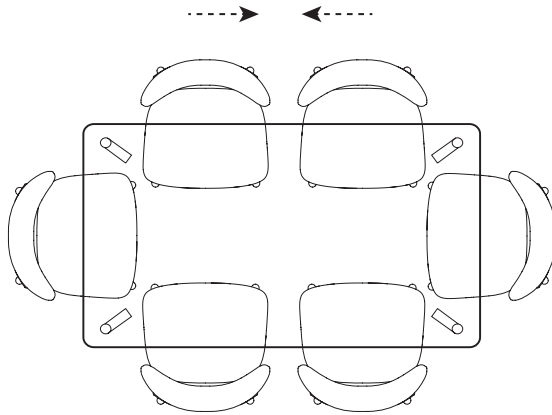

Materials

100% Solid American Oak
Clear Satin Lacquer

IconByDesign

Seating Chart

Magnus Extension 63" - 78.7"
x 35.4"

Closed

MAGNUS | OLIVIA | NESTOR Dining Chair
Comfortable 4, Cosy 6

Extended
Comfortable 6, Cosy x 8

Magnus Extension 70.9" - 90.6"
x 39.4"

Closed

MAGNUS | OLIVIA | NESTOR Dining Chair
Comfortable 6

Extended
Comfortable 8, Cosy 10