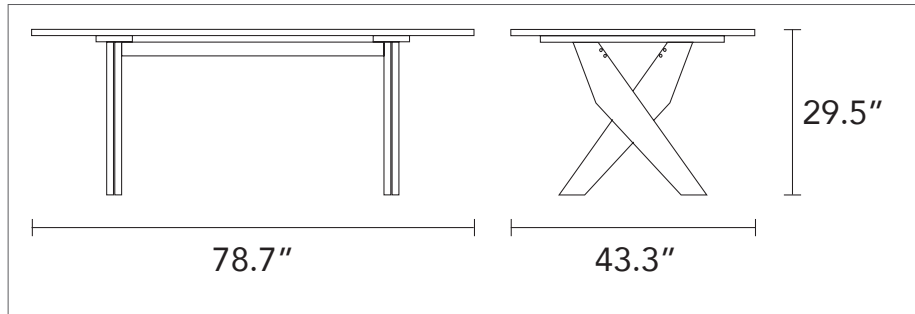

Axel - Dining Table

The Axel dining table is a bold, strong, sharp piece for discerning curators. Made of solid American oak, your Axel dining table is designed to last for decades with the right care.

Make a statement with the unique X leg design and beveled table top that combine durability and style. The Axel blends statement angles with a smooth, velvety texture to create the perfect centerpiece.

Materials

100% Solid American Oak

Clear Satin Lacquer

IconByDesign