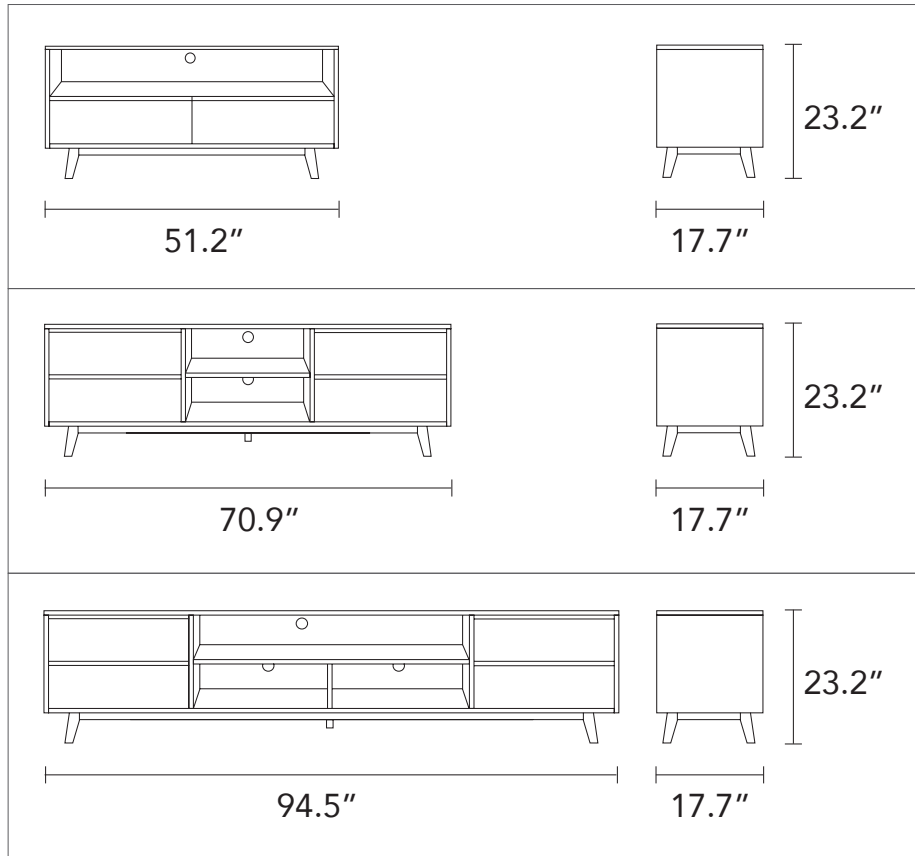

Bastian - Media Unit

Bring the sharp, minimalist design of the Bastian TV Unit into your living space, with three sizes available

The Bastian is the perfect height for your TV to be comfortably viewed when sitting on your sofa, and pre-drilled holes for cables at the back of the unit keep everything in its place. The lip on the drawer front makes for easy opening while retaining a clean, minimalist appearance.

Solid Oak construction with clean, flat surfaces and angled legs with a tapered, rectangular prism shape combines to create a modern, strong piece that will last for years to come with the right care.

Materials

Solid American Oak body

Pine drawer interior

Clear Satin Lacquer

IconByDesign