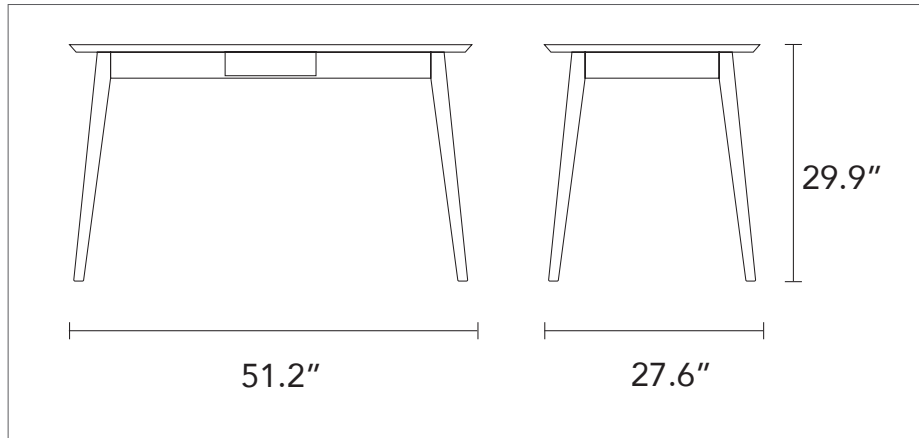

# Jolanda - Desk

Work or study are equally pleasurable with the Jolanda solid oak desk. With a drawer for essential storage, a beveled tabletop and angled legs for a softer feel, the Jolanda Desk brings refined, minimalist, modern design to your workspace.

## Materials

Solid American Oak body

Pine drawer interior

Clear Satin Lacquer

IconByDesign