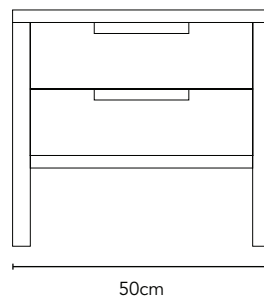

## Bruno - Bedroom Suite

Available in: Bedside 1 and 2 drawer and 4 drawer Chest

- Minimal clean lines
- Cutout drawer handle detail
- Bevelled leg detail
- Solid Timber is used everywhere on this item, except the rear and side panels which are veneered to match the frame.
- No assembly required

| IMAGE | DIMENSIONS         | PRODUCT DESCRIPTION    | CODE OAK | CODE WALNUT |
|-------|--------------------|------------------------|----------|-------------|
|       | W42 x D35 x H49cm  | Bruno 1 Drawer Bedside | OW1171   | OW1268      |
|       | W50 x D42 x H47cm  | Bruno 2 Drawer Bedside | OW1170   | OW1267      |
|       | W100 x D48 x H89cm | Bruno 4 Drawer Chest   | OW1172   | OW1347      |