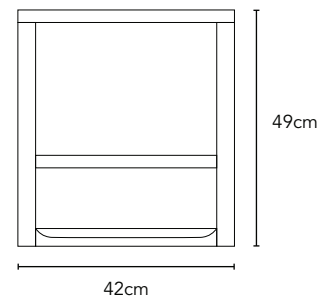

## Bruno - Bedroom Suite

Available in: Bedside 1 and 2 drawer and 4 drawer Chest

- Minimal clean lines
- Cutout drawer handle detail
- Bevelled leg detail
- Solid Timber is used everywhere on this item, except the rear and side panels which are veneered to match the frame.
- No assembly required

| IMAGE | DIMENSIONS         | PRODUCT DESCRIPTION    | CODE OAK | CODE WALNUT |
|-------|--------------------|------------------------|----------|-------------|
|       | W42 x D35 x H49cm  | Bruno 1 Drawer Bedside | OW1171   | OW1268      |
|       | W50 x D42 x H47cm  | Bruno 2 Drawer Bedside | OW1170   | OW1267      |
|       | W100 x D48 x H89cm | Bruno 4 Drawer Chest   | OW1172   | OW1347      |