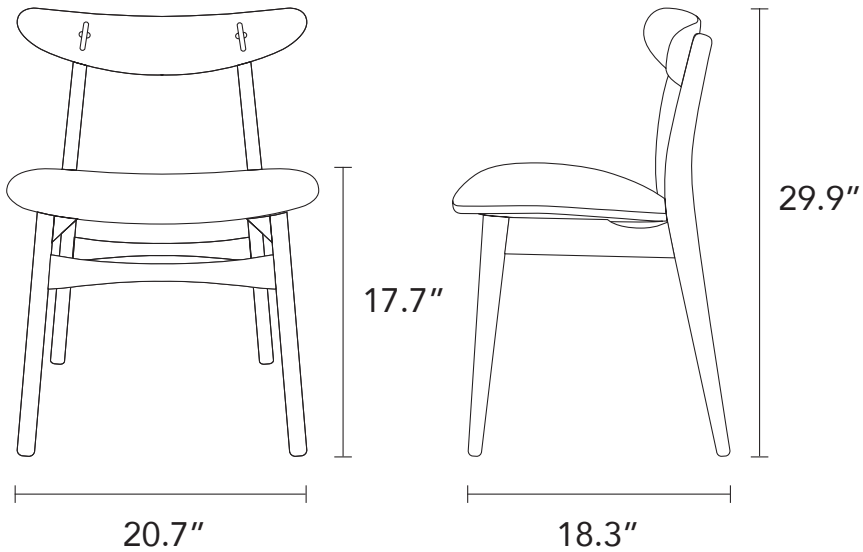

# Magnus - Dining Chair

The Magnus Solid Oak Dining Chair's curved seat is built for ergonomic comfort, blending the relationship between soft curves and the clean lines with a refined elegance contributed by the angled legs.