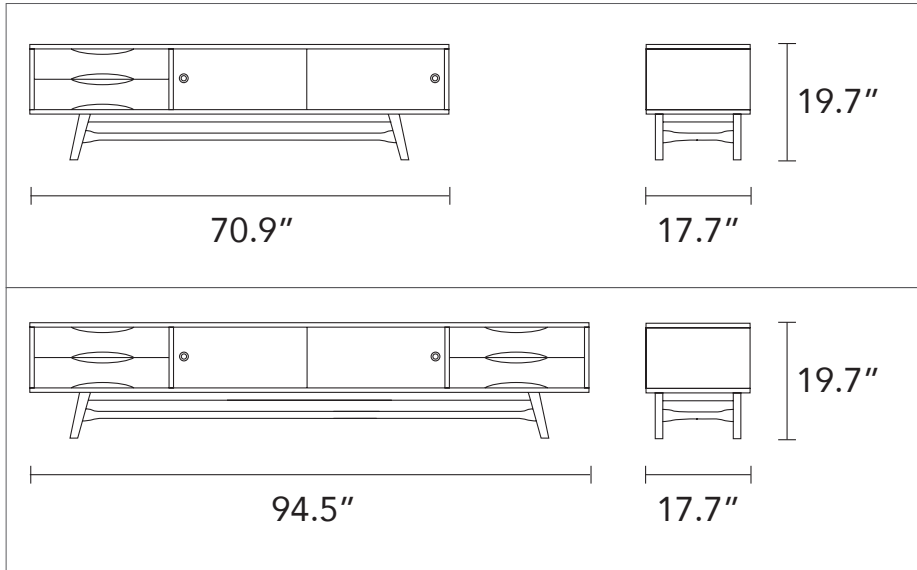

# Magnus - Media Unit

The Magnus Media Unit's flawless design is intended for comfortable living, with dimensions offering the ideal height for your TV that works perfectly once you're settled onto your sofa. And it's versatile: reversible white and grey doors bring a touch of color to the classic American oak frame, or you can choose to turn them around for the seamless look of a complete oak theme.

The two sliding-door cabinets and classic drawers are spacious enough to house all the essentials that come with home entertainment, while maintaining an effortless tranquility with two pre-drilled holes on the back to keep cables in line.

## Materials

Body:	Solid American Oak
Drawer Interior:	Pine
Drawer Front:	Solid American Oak
Sliding Doors:	Engineered timber with Oak veneer
Lacquer:	Clear Satin Lacquer

IconByDesign