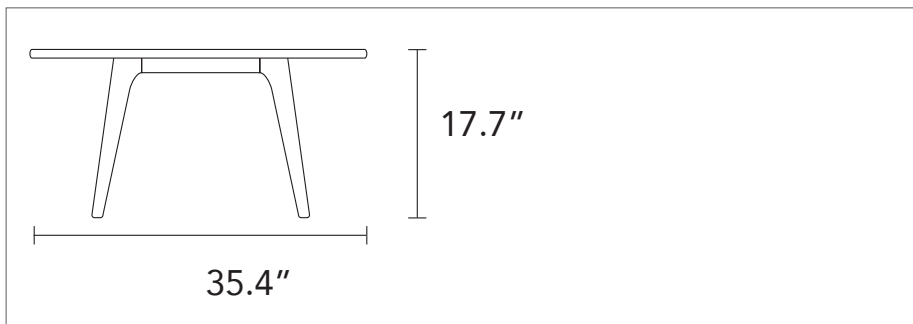

Magnus - Coffee Table

Rectangular

Round

The rounded edges and elegant design of the Magnus Coffee Table inspire gentle tranquility and bring a modern touch to your home.

Magnus's effortless balance of soft curves and clean lines is inspired by the Scandinavian and Mid-Century Modern furniture movements that create a timeless style, designed for life. Solid, strong American oak construction means the Astrid coffee table is made to last.