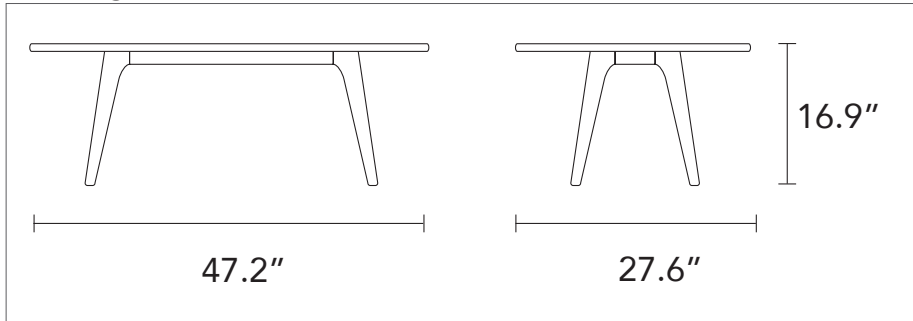

Magnus - Coffee Table

Rectangular

Round

The rounded edges and elegant design of the Magnus Coffee Table inspire gentle tranquility and bring a modern touch to your home.

Magnus's effortless balance of soft curves and clean lines is inspired by the Scandinavian and Mid-Century Modern furniture movements that create a timeless style, designed for life. Solid, strong American oak construction means the Astrid coffee table is made to last.