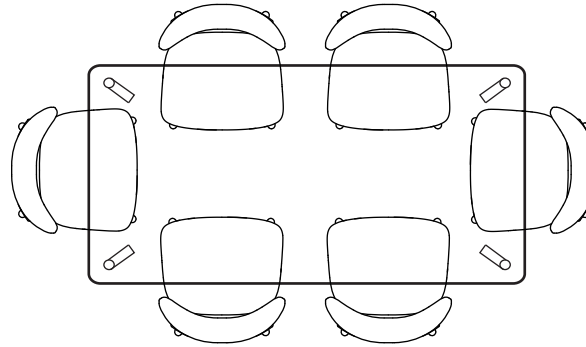

Magnus - Rectangular Dining Table

 63"	 35.4" 29.1"
 70.9"	 35.4" 29.1"
 78.7"	 39.4" 29.1"
 94.5"	 39.4" 29.1"
 110.2"	 39.4" 29.1"

Create a tranquil space in the heart of your home with our solid American oak Magnus Dining Table. With a refined, elegant combination of soft curves and clean lines, the timeless design brings the perfect blend of authenticity and simplicity.

Magnus's effortless and gentle strength is inspired by the Minimalist and Mid-Century Modern furniture movements

Materials

100% Solid American Oak

Clear Satin Lacquer

IconByDesign

Seating Chart

Magnus 63" x 35.4"

MAGNUS | OLIVIA | NESTOR Dining Chair
Comfortable x 4

Magnus 70.9" x 35.4"

MAGNUS | OLIVIA | NESTOR Dining Chair
Comfortable x 6

Magnus 78.7" x 39.4"

MAGNUS | OLIVIA | NESTOR Dining Chair
Comfy x 8

Magnus 94.5" x 39.4"