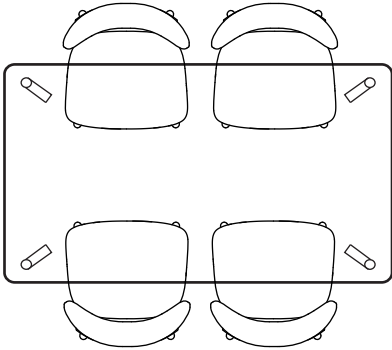

Magnus - Rectangular Dining Table

 63"	 35.4" 29.1"
 70.9"	 35.4" 29.1"
 78.7"	 39.4" 29.1"
 94.5"	 39.4" 29.1"
 110.2"	 39.4" 29.1"

Create a tranquil space in the heart of your home with our solid American oak Magnus Dining Table. With a refined, elegant combination of soft curves and clean lines, the timeless design brings the perfect blend of authenticity and simplicity.

Magnus's effortless and gentle strength is inspired by the Minimalist and Mid-Century Modern furniture movements

Materials

100% Solid American Oak

Clear Satin Lacquer

IconByDesign

Seating Chart

Magnus 63" x 35.4"

MAGNUS | OLIVIA | NESTOR Dining Chair
Comfortable x 4

Magnus 70.9" x 35.4"

MAGNUS | OLIVIA | NESTOR Dining Chair
Comfortable x 6

Magnus 78.7" x 39.4"

MAGNUS | OLIVIA | NESTOR Dining Chair
Comfy x 8

Magnus 94.5" x 39.4"