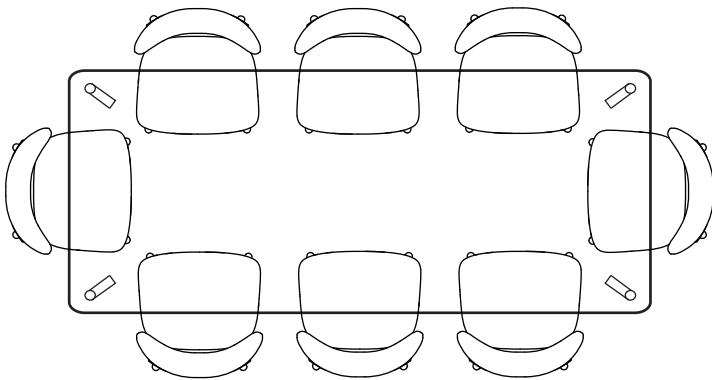

Magnus - Rectangular Dining Table

 63"	 35.4" 29.1"
 70.9"	 35.4" 29.1"
 78.7"	 39.4" 29.1"
 94.5"	 39.4" 29.1"
 110.2"	 39.4" 29.1"

Create a tranquil space in the heart of your home with our solid American oak Magnus Dining Table. With a refined, elegant combination of soft curves and clean lines, the timeless design brings the perfect blend of authenticity and simplicity.

Magnus's effortless and gentle strength is inspired by the Minimalist and Mid-Century Modern furniture movements

Materials

100% Solid American Oak

Clear Satin Lacquer

IconByDesign

Seating Chart

Magnus 63" x 35.4"

MAGNUS | OLIVIA | NESTOR Dining Chair
Comfortable x 4

Magnus 70.9" x 35.4"

MAGNUS | OLIVIA | NESTOR Dining Chair
Comfortable x 6

Magnus 78.7" x 39.4"

MAGNUS | OLIVIA | NESTOR Dining Chair
Comfy x 8

Magnus 94.5" x 39.4"

MAGNUS | OLIVIA | NESTOR Dining Chair
Comfortable x 8

Magnus 110.2" x 39.4"

MAGNUS | OLIVIA | NESTOR Dining Chair
Comfortable x 10