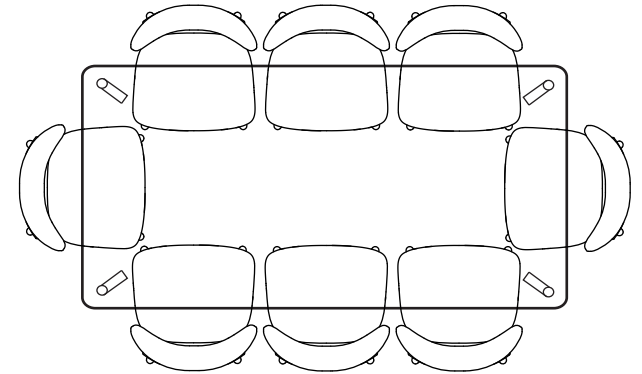

Magnus - Rectangular Dining Table

 63"	 35.4" 29.1"
 70.9"	 35.4" 29.1"
 78.7"	 39.4" 29.1"
 94.5"	 39.4" 29.1"
 110.2"	 39.4" 29.1"

Create a tranquil space in the heart of your home with our solid American oak Magnus Dining Table. With a refined, elegant combination of soft curves and clean lines, the timeless design brings the perfect blend of authenticity and simplicity.

Magnus's effortless and gentle strength is inspired by the Minimalist and Mid-Century Modern furniture movements

Materials

100% Solid American Oak

Clear Satin Lacquer

IconByDesign

Seating Chart

Magnus 63" x 35.4"

MAGNUS | OLIVIA | NESTOR Dining Chair
Comfortable x 4

Magnus 70.9" x 35.4"

MAGNUS | OLIVIA | NESTOR Dining Chair
Comfortable x 6

Magnus 78.7" x 39.4"

MAGNUS | OLIVIA | NESTOR Dining Chair
Comfy x 8

Magnus 94.5" x 39.4"

MAGNUS | OLIVIA | NESTOR Dining Chair
Comfortable x 8

Magnus 110.2" x 39.4"

MAGNUS | OLIVIA | NESTOR Dining Chair
Comfortable x 10