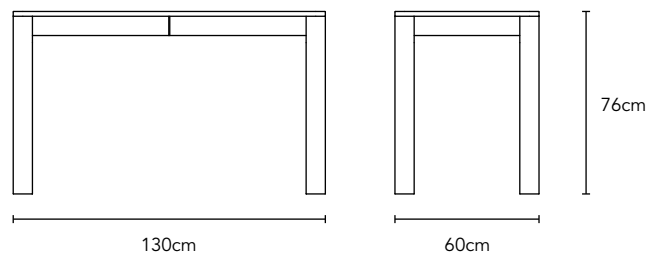

Olivia - Desk

Available as a Console Table

- Contemporary Design
- Fine lines and clean angles
- Stunning curved joinery feature
- Solid Timber Construction
- Stronger, heavier and of a much higher quality than veneered wood or MDF
- Assembly required

IMAGE	DIMENSIONS	PRODUCT DESCRIPTION	CODE OAK	CODE WALNUT
	W100 x D60 x H76cm	Olivia Desk 100 x 60cm	OS1247	
	W130 x D60 x H76cm	Olivia Desk 130 x 60cm	OS1248	

All the wearing and structural components of this item are made from Solid Timber. This makes the product far stronger, heavier and of much higher quality.