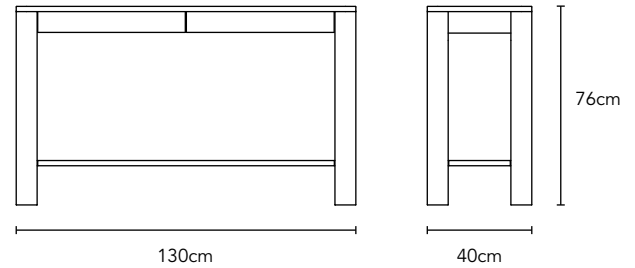

Olivia - Console Table

Available as a Desk

- Contemporary Design
- Fine lines and clean angles
- Stunning curved joinery feature
- Solid Timber Construction
- Stronger, heavier and of a much higher quality than veneered wood or MDF
- Assembly required

IMAGE	DIMENSIONS	PRODUCT DESCRIPTION	CODE OAK	CODE WALNUT
	W80 x D40 x H76cm	Olivia Console Table 80 x 40cm	OS1244	
	W100 x D40 x H76cm	Olivia Console Table 100 x 40cm	OS1245	
	W130 x D40 x H76cm	Olivia Console Table 130 x 40cm	OS1246	