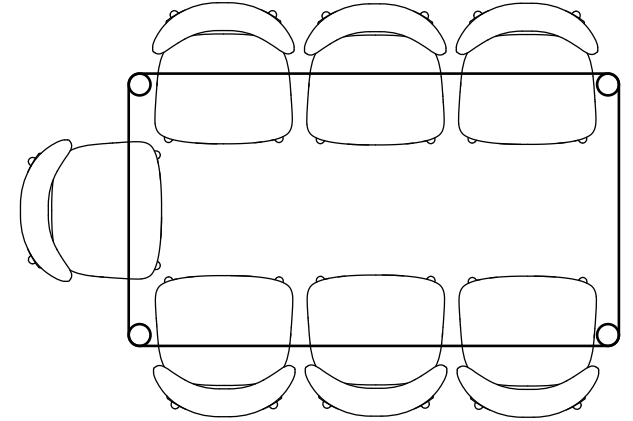

Materials

100% Solid American Oak
Clear Satin Lacquer

IconByDesign

Seating Chart

Olivia 55.1" x 31.5"

Olivia & Magnus Dining Chair
Comfortable x 4, Cosy x 6

Olivia 63" x 35.4"

Olivia & Magnus Dining Chair
Comfortable x 4, Cosy x 6

Olivia 70.9" x 39.4"

Olivia & Magnus Dining Chair
Comfortable x 6, Cosy x 8

Olivia 78.7" x 43.3"

Olivia & Magnus Dining Chair
Comfortable x 6, Cosy x 8

Olivia 94.5" x 43.3"

Olivia & Magnus Dining Chair
Comfortable x 8, Cosy x 10