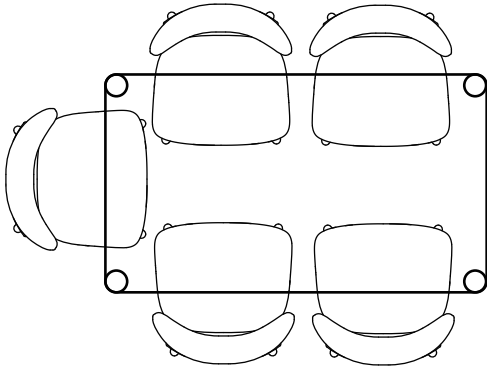

Materials

100% Solid American Oak
Clear Satin Lacquer

IconByDesign

Seating Chart

Olivia 55.1" x 31.5"

Olivia & Magnus Dining Chair
Comfortable x 4, Cosy x 6

Olivia 63" x 35.4"

Olivia & Magnus Dining Chair
Comfortable x 4, Cosy x 6

Olivia 70.9" x 39.4"

Olivia & Magnus Dining Chair
Comfortable x 6, Cosy x 8

Olivia 78.7" x 43.3"

Olivia & Magnus Dining Chair
Comfortable x 6, Cosy x 8

Olivia 94.5" x 43.3"

Olivia & Magnus Dining Chair
Comfortable x 8, Cosy x 10