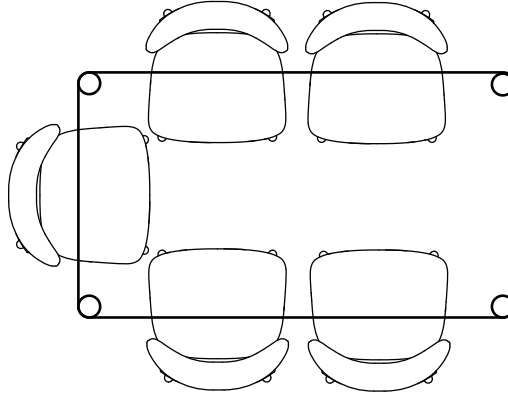

Materials

100% Solid American Oak
Clear Satin Lacquer

IconByDesign

Seating Chart

Olivia 55.1" x 31.5"

Olivia & Magnus Dining Chair
Comfortable x 4, Cosy x 6

Olivia 63" x 35.4"

Olivia & Magnus Dining Chair
Comfortable x 4, Cosy x 6

Olivia 70.9" x 39.4"

Olivia & Magnus Dining Chair
Comfortable x 6, Cosy x 8

Olivia 78.7" x 43.3"

Olivia & Magnus Dining Chair
Comfortable x 6, Cosy x 8

Olivia 94.5" x 43.3"

Olivia & Magnus Dining Chair
Comfortable x 8, Cosy x 10