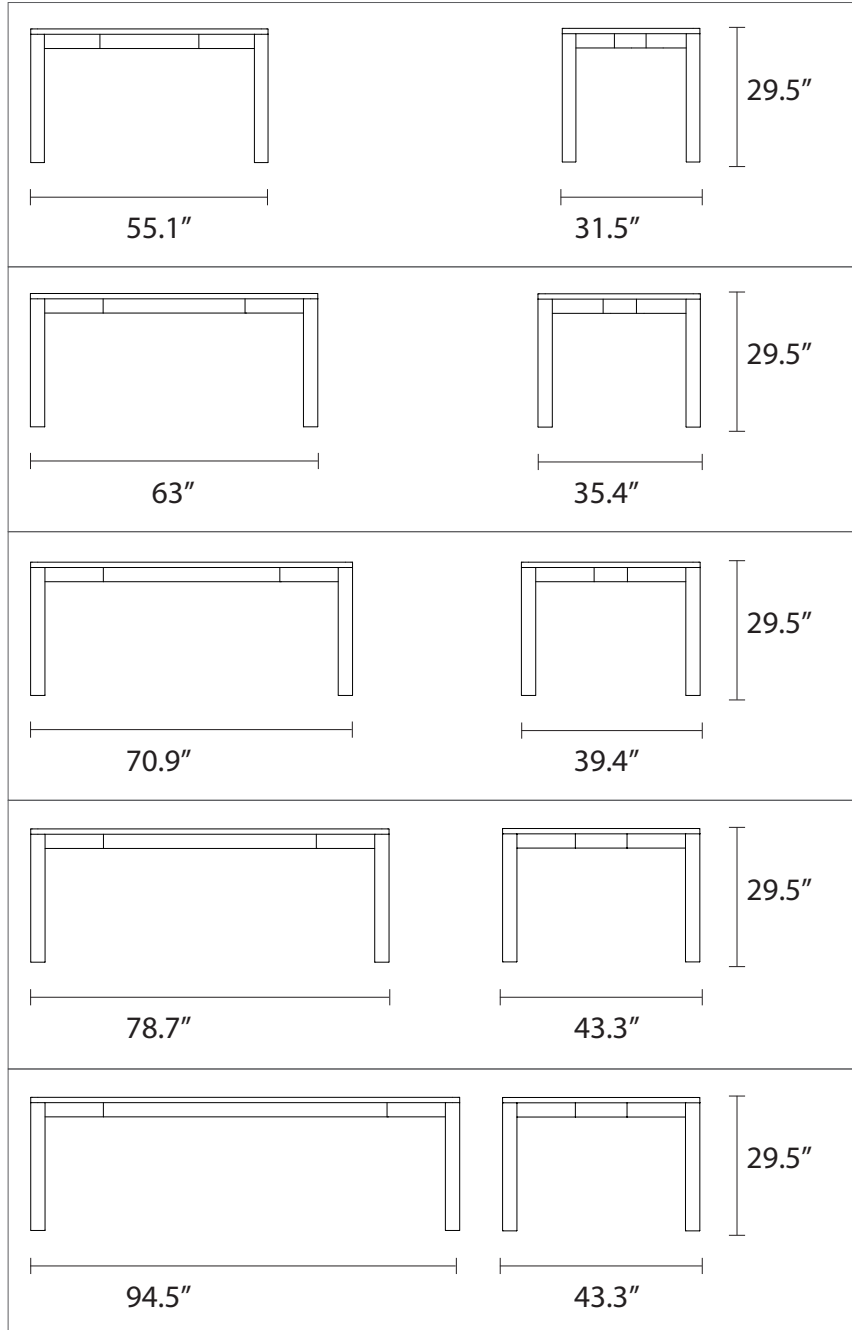

Olivia - Dining Table

Our Olivia dining table is constructed from solid American oak with strong, cylindrical legs neatly aligned to the curve of the table top. The Olivia table melds a playful, casual edge into her smooth, modern, Scandinavian-inspired design.

Materials

100% Solid American Oak
Clear Satin Lacquer

IconByDesign

Seating Chart

Olivia 55.1" x 31.5"

Olivia & Magnus Dining Chair
Comfortable x 4, Cosy x 6

Olivia 63" x 35.4"

Olivia & Magnus Dining Chair
Comfortable x 4, Cosy x 6

Olivia 70.9" x 39.4"

Olivia & Magnus Dining Chair
Comfortable x 6, Cosy x 8

Olivia 78.7" x 43.3"

Olivia & Magnus Dining Chair
Comfortable x 6, Cosy x 8

Olivia 94.5" x 43.3"

Olivia & Magnus Dining Chair
Comfortable x 8, Cosy x 10