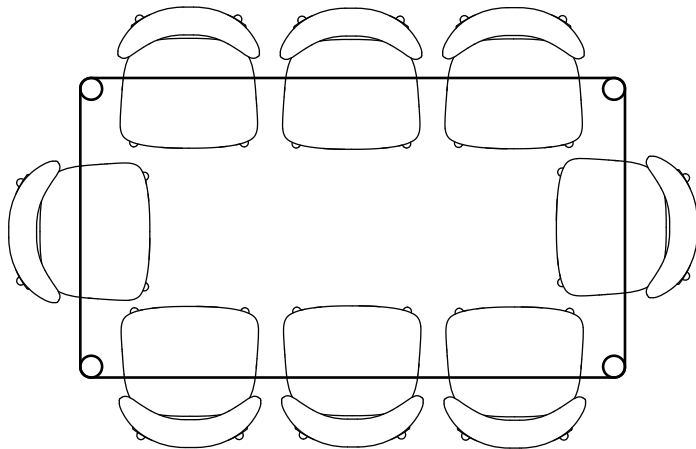

Materials

100% Solid American Oak
Clear Satin Lacquer

IconByDesign

Seating Chart

Olivia 55.1" x 31.5"

Olivia & Magnus Dining Chair
Comfortable x 4, Cosy x 6

Olivia 63" x 35.4"

Olivia & Magnus Dining Chair
Comfortable x 4, Cosy x 6

Olivia 70.9" x 39.4"

Olivia & Magnus Dining Chair
Comfortable x 6, Cosy x 8

Olivia 78.7" x 43.3"

Olivia & Magnus Dining Chair
Comfortable x 6, Cosy x 8

Olivia 94.5" x 43.3"

Olivia & Magnus Dining Chair
Comfortable x 8, Cosy x 10