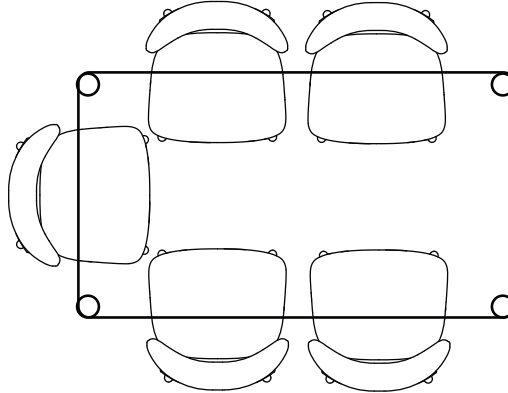

Olivia 63" x 35.4"

ASTRID | OLIVIA dining chair
Comfortable 4, Cosy x 6