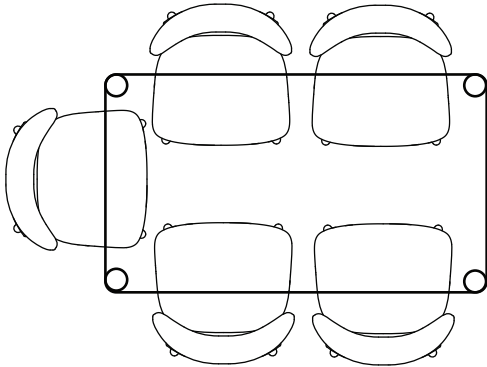

## Olivia 55.1 x 31.5"

ASTRID | OLIVIA dining chair  
Comfortable 4, Cosy x 6