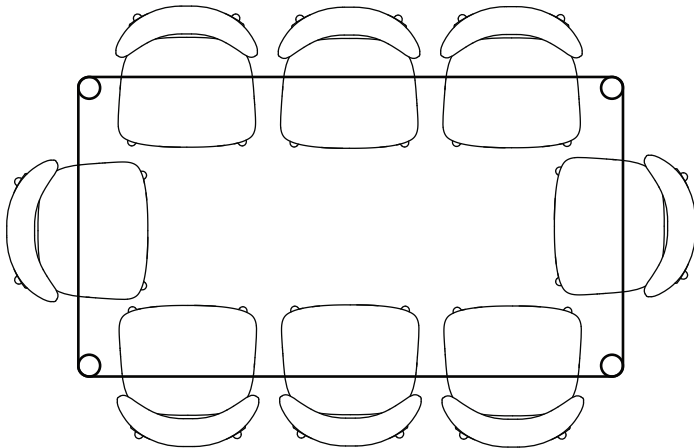

Olivia 78.7" x 43.3"

ASTRID | OLIVIA dining chair
Comfortable 6, Cosy x 8