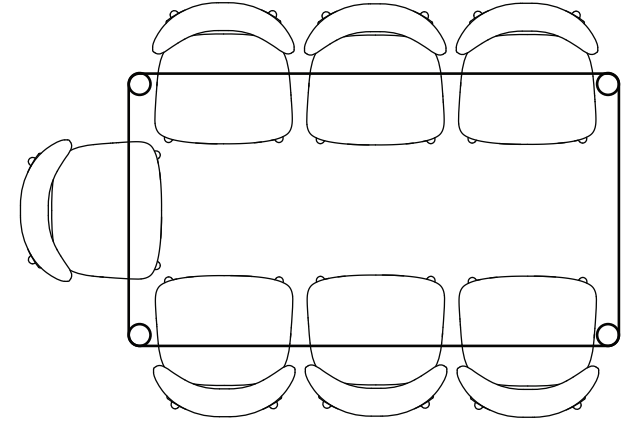

Olivia 70.9" x 39.4"

ASTRID | OLIVIA dining chair
Comfortable 6, Cosy x 8