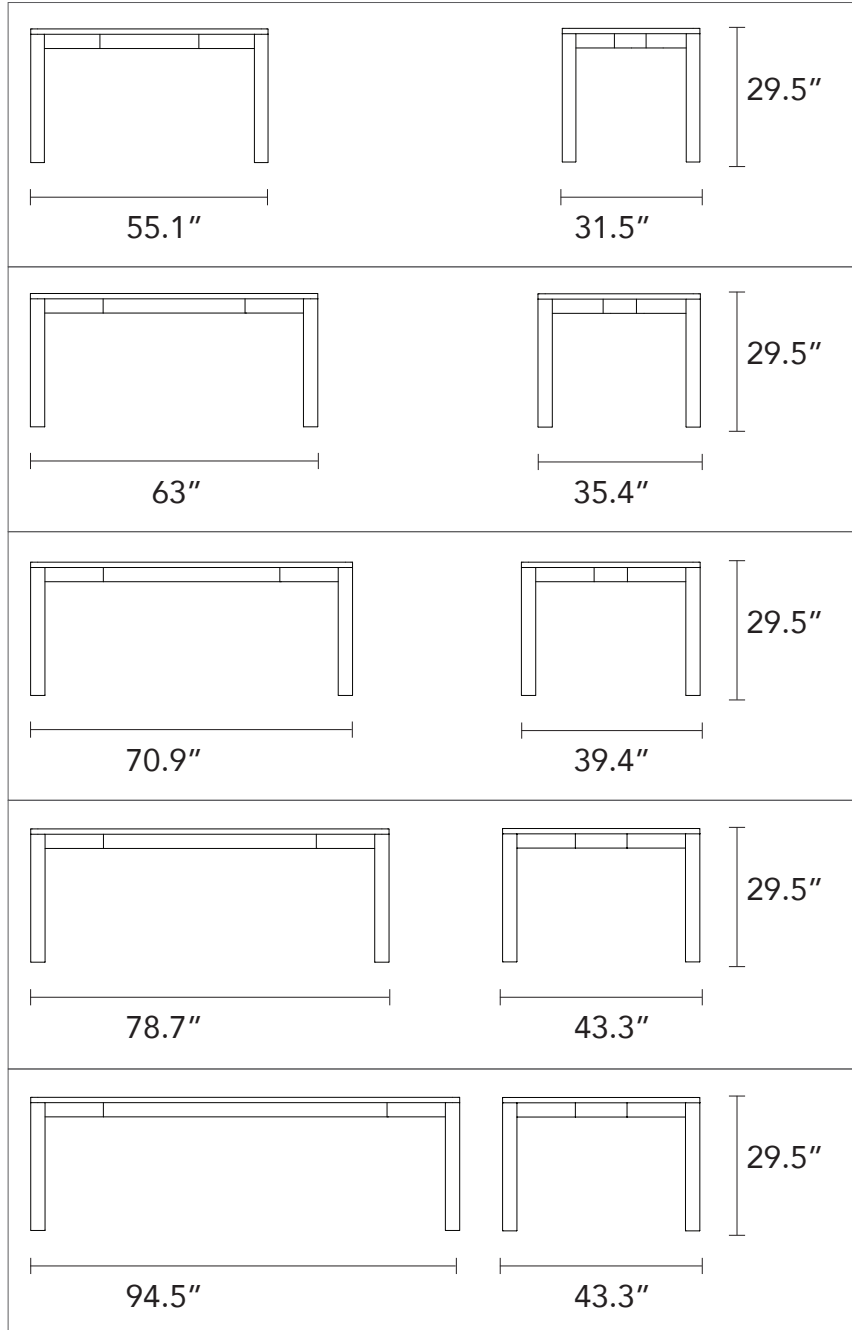

Olivia - Dining Table

Our Olivia dining table is constructed from solid American oak with strong, cylindrical legs neatly aligned to the curve of the table top. The Olivia table melds a playful, casual edge into her smooth, modern, Scandinavian-inspired design.

Bring the soft, warm tones and smooth, velvety texture of the Olivia Table into the heart of your home and enjoy the effortless lifestyle Olivia creates.

Create your sanctuary: match your Olivia Table with the Olivia Chairs and Sofa range for easy flow. With the right care, the Olivia Table is long-lasting and will remain a fixture for years to come.

Materials

100% Solid American Oak
Clear Satin Lacquer