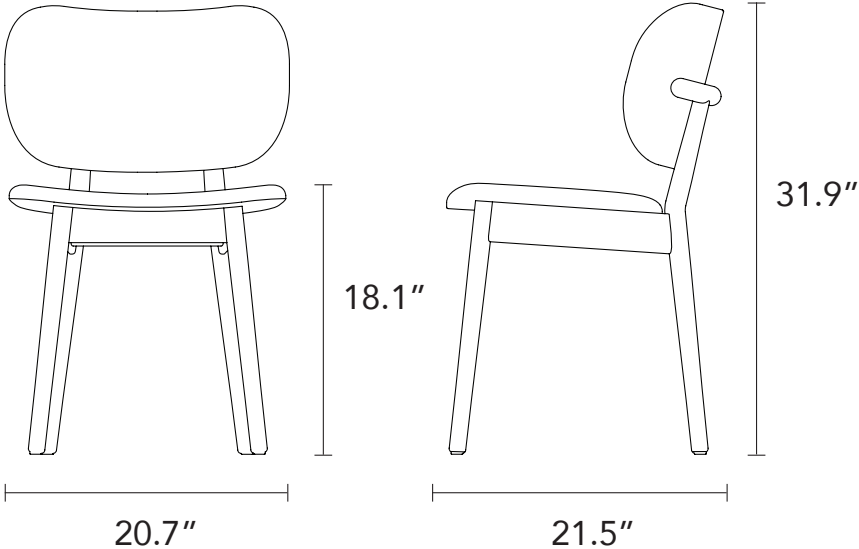

Olivia - Dining Chair

Enjoy smooth, ergonomic comfort with the Olivia dining chair's curved seat and backrest that hugs your back, melting away the cares of the outside world as you settle in for a coffee or extended meal.

The Olivia dining chair is available in denim blue, forest green, dove gray and graphite gray. The fabric is made of 100% polyester for easy care and optimal durability. The solid, strong Oak frame features a t-bar on the back for stability. Olivia's slightly tapered legs bring a playful edge and a fun, casual feel.

The Olivia dining chair pairs perfectly with the Olivia Table, Sofa and Armchair.

Fabric

GRAPHITE GRAY

DOVE GRAY

DENIM BLUE

FOREST GREEN

Materials

- Frame: Solid American Oak
- Cushion Fill: Polypropylene cotton (PP Cotton)
- Seat Upholstery: Polyester
- Lacquer: Clear Satin Lacquer