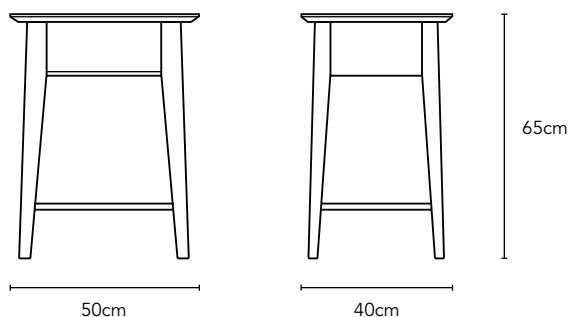

Jolanda - Bedroom Suite

Available in: Bedside 1 and 2 drawer and 4 drawer Chest

- Part of the Jolanda range
- Angled top finish
- Tapered leg detail
- Also available in Dining Tables, Consoles, Bed and Desk
- Solid Timber is used everywhere on this item, except the rear and side panels which are veneered to match the frame.
- No assembly required

IMAGE	DIMENSIONS	PRODUCT DESCRIPTION	CODE OAK	CODE WALNUT
	W50 x D40 x H65cm	Jolanda 1 Drawer Bedside	OS1046	OS1074
	W50 x D40 x H65cm	Jolanda 2 Drawer Bedside	OS1047	OS1075
	W100 x D50 x H90cm	Jolanda 4 Drawer Chest	OS1045	OS1077