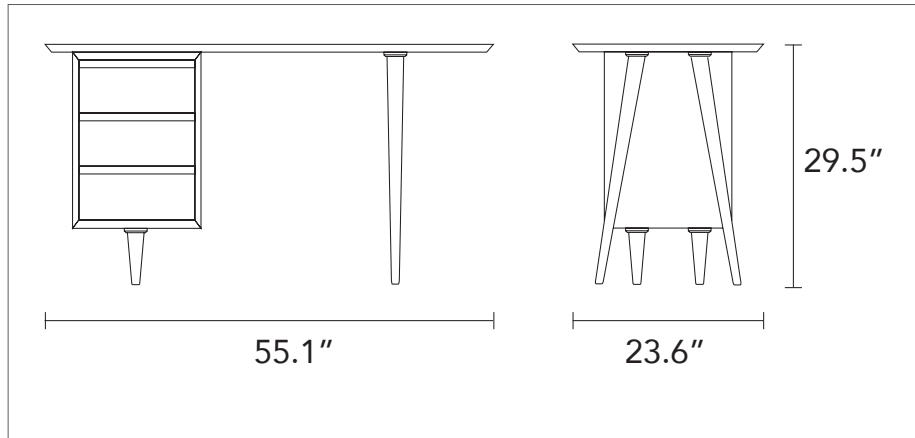

Bastian - Desk

Enjoy the elegant, minimalist form of this desk: the beveled table top is complemented by 3 drawers for storage framed with an inverted beveled edge. Drawer fronts feature a grooved lip for ease of opening.

The smooth, velvety texture and soft, warm tones of solid American Oak blend with versatile design: the drawers can be installed on either side of the Desk.

Materials

Solid American Oak body

Pine drawer interior