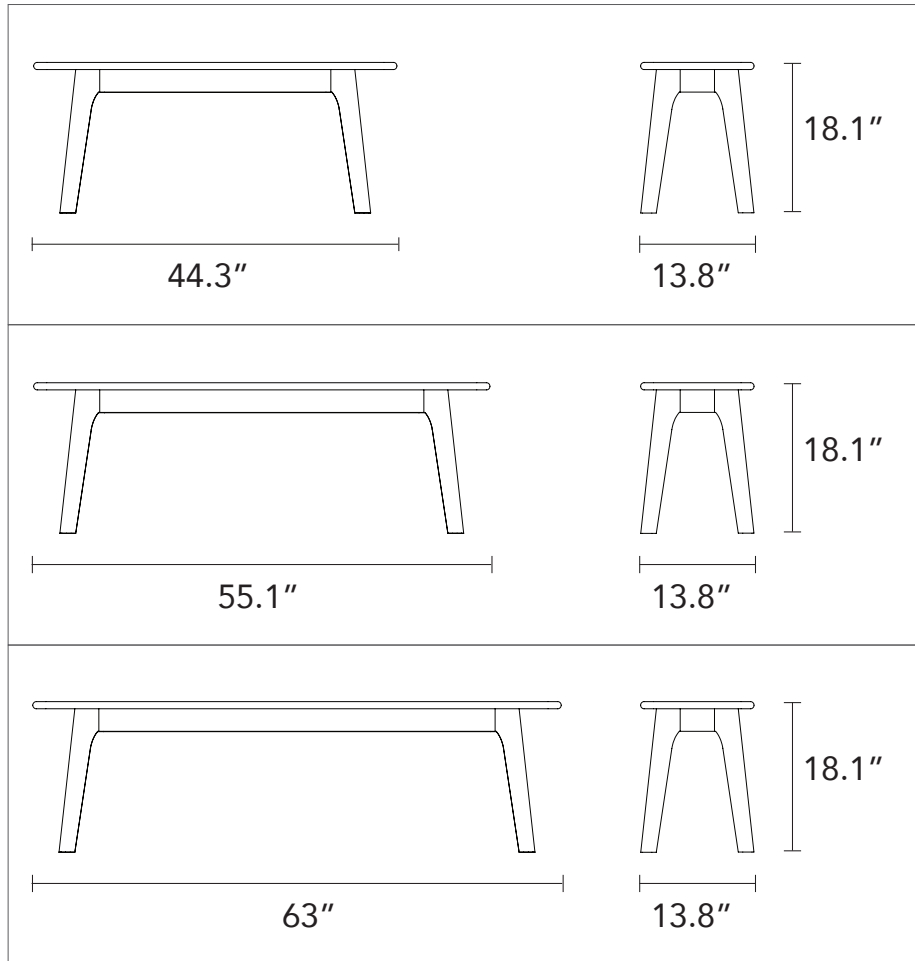

# Magnus - Bench

The rounded edges and elegant design of the Magnus bench inspire gentle tranquility and bring a modern touch to your home.

Magnus's effortless balance of soft curves and clean lines is inspired by the Scandinavian and Mid-Century Modern furniture movements that create a timeless style, designed for life. Solid, strong American oak construction means the Magnus bench is made to last.

## Materials

Solid American Oak

Clear Satin Lacquer

IconByDesign