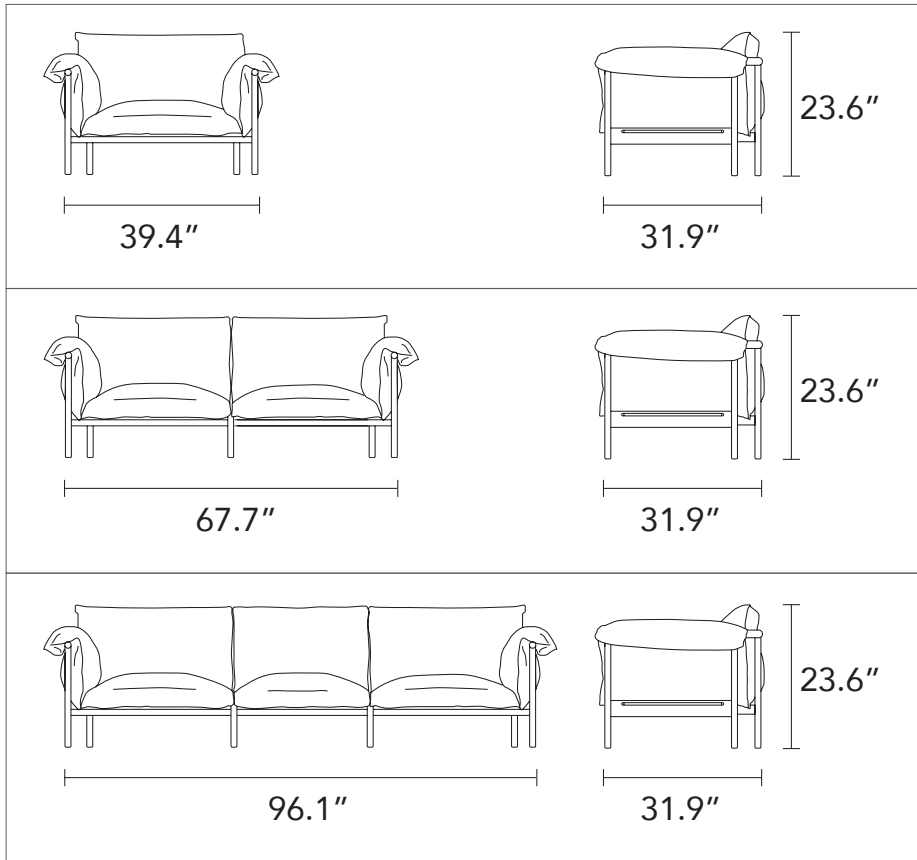

Olivia - Sofa Collection

The elevated frame of the Olivia sofa collection creates a spacious feel in your living space. Feel enveloped by the soft, incredibly comfortable cushions, creating the perfect retreat to take time out from the rush of the everyday.

The Olivia sofa has a playful edge. It has an effortless, casual feel with a cylindrical solid oak frame accented with curved details and floppy cushions for a plush feel. Olivia's covers are removable, and additional covers may be purchased separately so that you can mix it up with the seasons.

Notice the rod detail that holds the cushions firmly in place and the rounded corners on the back of the frame that align with the Scandinavian-inspired form. With the right care, Olivia will bring long-lasting joy to your home.