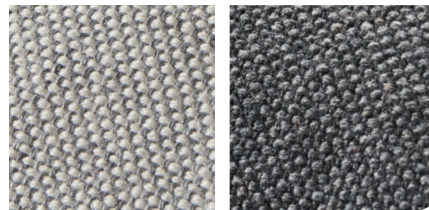

Materials

Frame:	Solid American Oak
Webbing:	Pirelli style webbing
Seat Cushion Fill:	High density foam & fibre filling
Back Cushion Fill:	High density foam & fibre filling
Side Cushion Fill:	Fibre filling
Seat Upholstery:	A variety of removeable cover options to choose from
Lacquer:	Clear Satin Lacquer

Natural Velvet

75% Cotton, 25% Linen
Unbleached, low pile chenille

SAND BEIGE

Dual Weave

100% Polyester
Thick, durable fabric with 2 tone weave

SOFT GRAY

GRANITE GRAY

IconByDesign