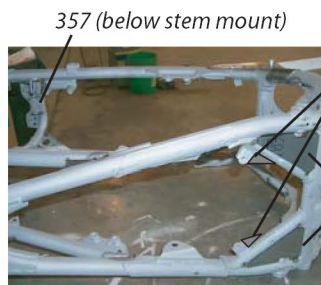

TRX450 OEM CHASSIS GUSSET KIT

Congratulations on purchasing your TRX450 OEM Chassis Gusset Kit. Below are pictures and locations of the parts included in the kit. Lone Star Racing recommends that the parts be installed by a professional fabricator for best results.

Part Numbers and Quantities

BOTTOM VIEW

382 (behind brake line cross tube)
(behind shock mount) 382