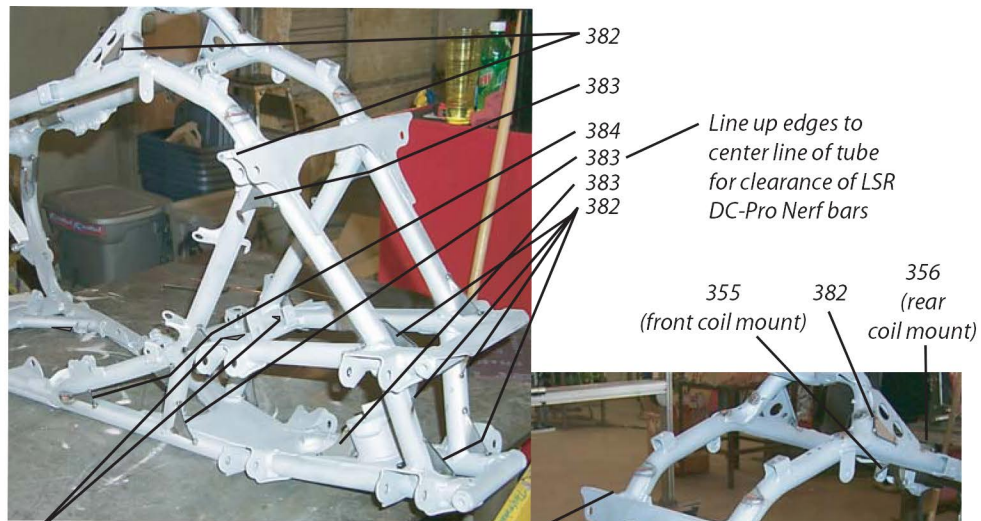

TRX450 OEM CHASSIS GUSSET KIT

Congratulations on purchasing your TRX450 OEM Chassis Gusset Kit. Below are pictures and locations of the parts included in the kit. Lone Star Racing recommends that the parts be installed by a professional fabricator for best results.

Part Numbers and Quantities

BOTTOM VIEW

382 (behind brake line cross tube)
(behind shock mount) 382