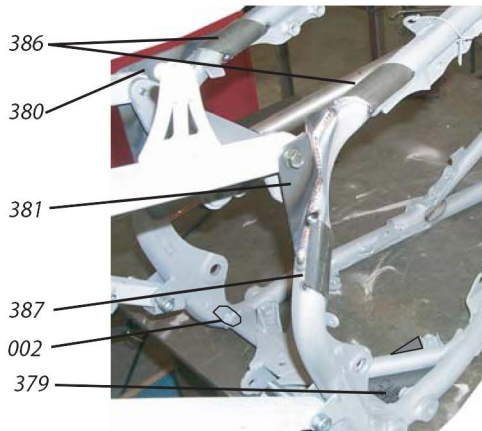

TRX450 OEM CHASSIS GUSSET KIT

Congratulations on purchasing your TRX450 OEM Chassis Gusset Kit. Below are pictures and locations of the parts included in the kit. Lone Star Racing recommends that the parts be installed by a professional fabricator for best results.

Part Numbers and Quantities

BOTTOM VIEW

382 (behind brake line cross tube)
(behind shock mount) 382