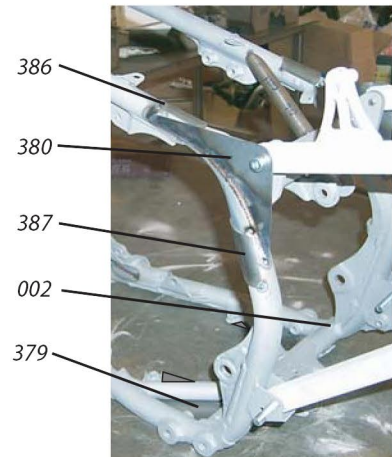

TRX450 OEM CHASSIS GUSSET KIT

Congratulations on purchasing your TRX450 OEM Chassis Gusset Kit. Below are pictures and locations of the parts included in the kit. Lone Star Racing recommends that the parts be installed by a professional fabricator for best results.

Part Numbers and Quantities

BOTTOM VIEW

382 (behind brake line cross tube)
(behind shock mount) 382