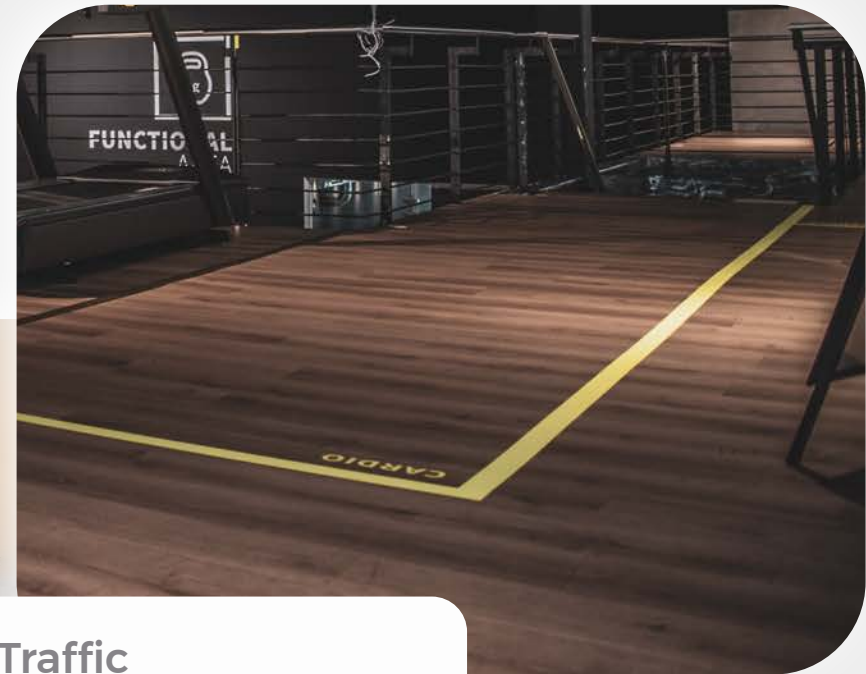

STRONGERWELLNESS

TRAFFIC  
GYM FLOORING

**Interactive Experience** If you need more information you can click on the product and you will be redirected to the technical specifications.

# TRANSIT AREAS

The most elegant vinyl flooring with high resistance for intense traffic areas.

Vinyl flooring with high elegance and resistance for intense traffic areas (reception, corridors, offices & locker rooms).

Waterproof.

Traffic