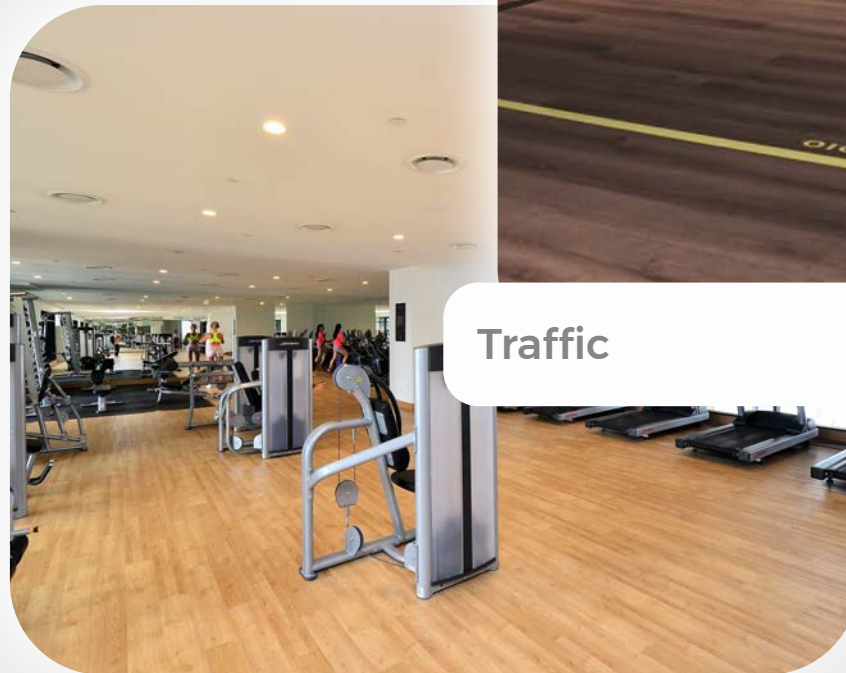

TRANSIT AREAS

The most elegant vinyl flooring with high resistance for intense traffic areas.

Vinyl flooring with high elegance and resistance for intense traffic areas (reception, corridors, offices & locker rooms).

Waterproof.

Traffic