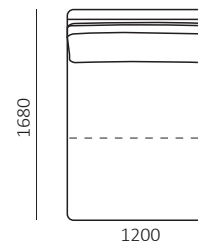

SELÅNGER

Sittdynor:
HR soft foam (35kg/m) +
Fiber balls / spaghetti foam

Ryggdynor:
Fiber balls / spaghetti foam

1D

Ben: Plast

SOFTA HOME