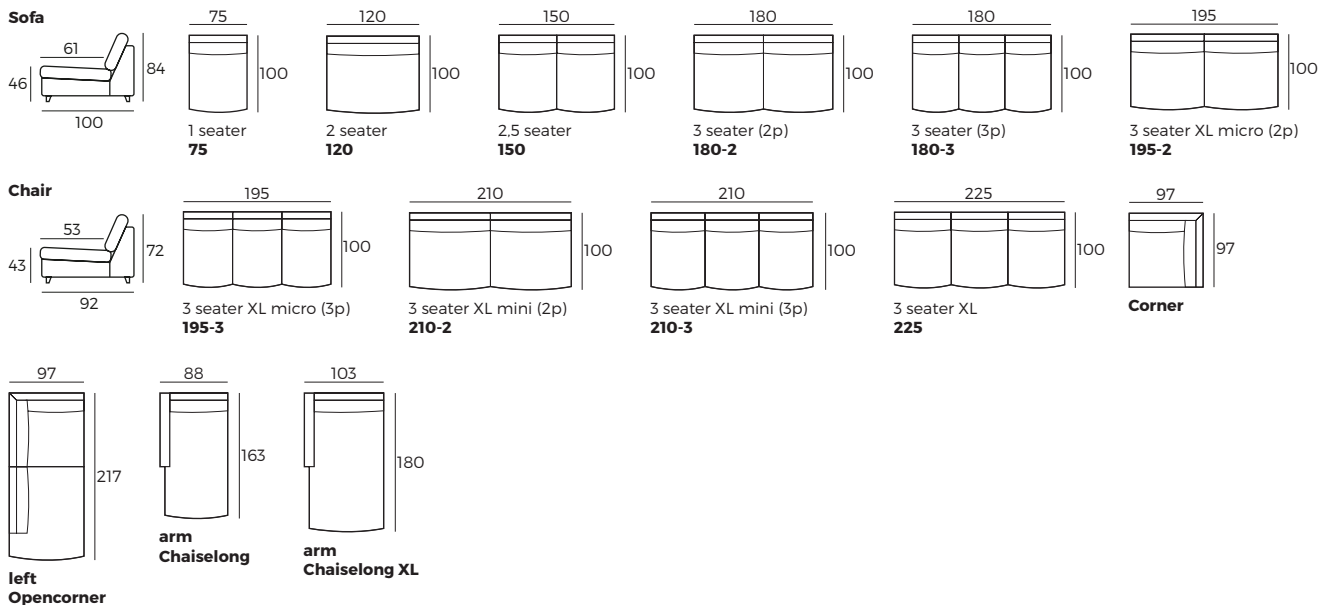

Single parts

Scale 1:100