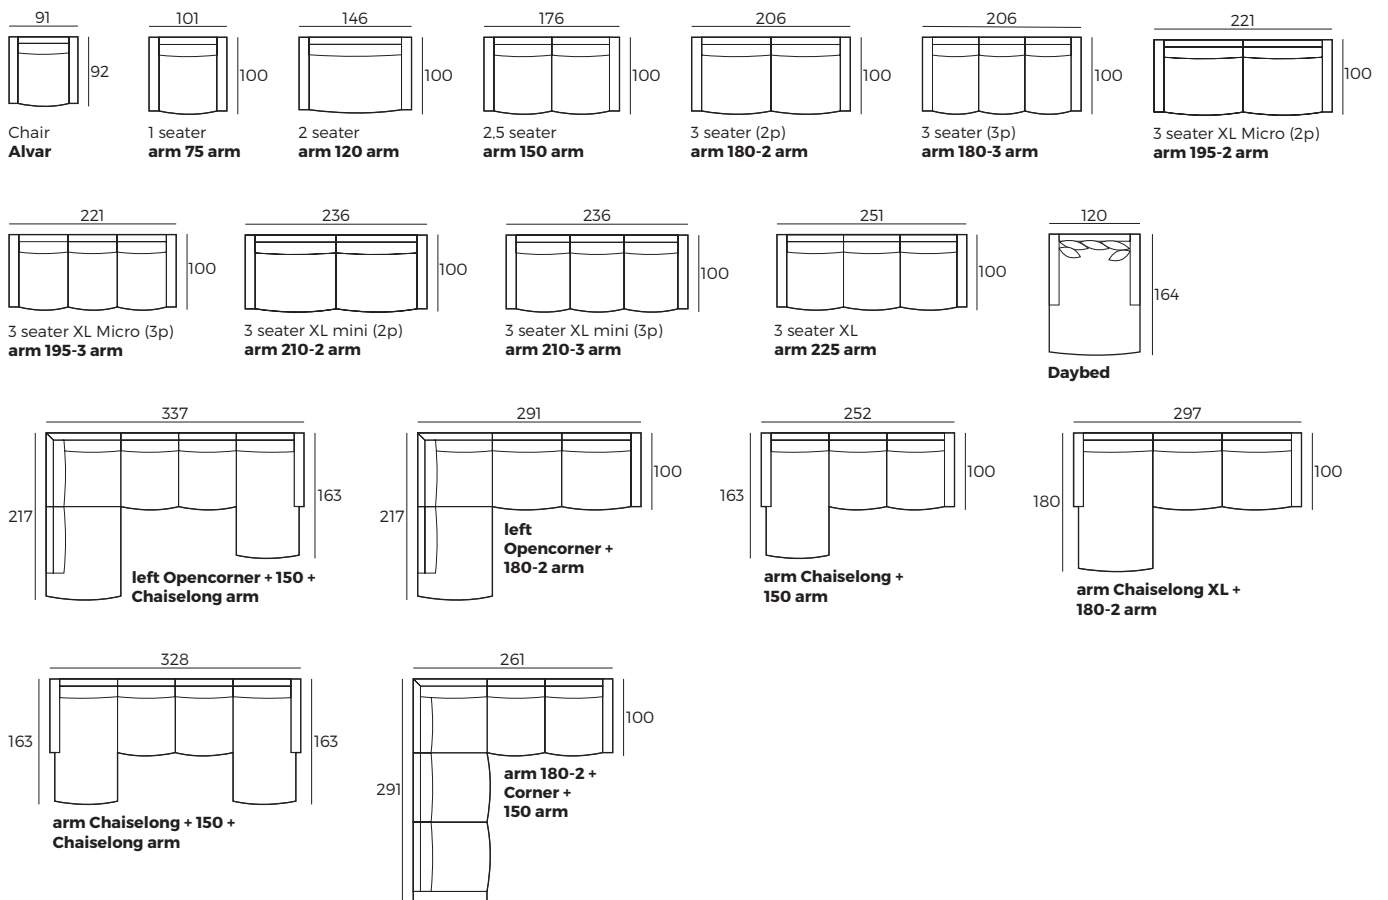

Alvar

Scale 1:100

Half sets

Sets

Accessories