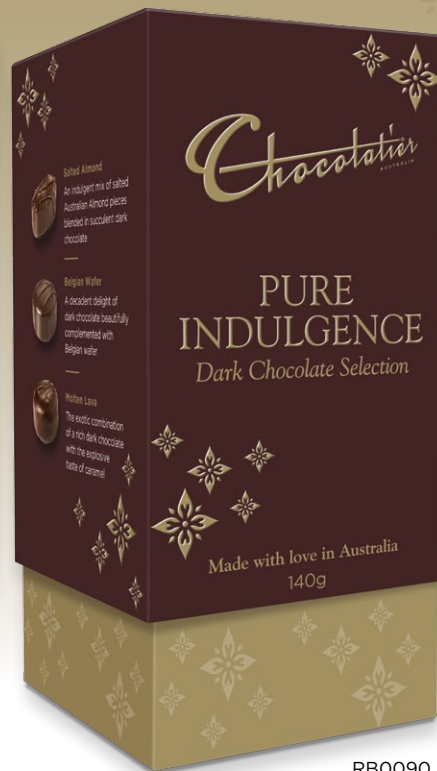

**MOHRS** Approx. 120  
Hearts Per Tub

Plain Pink Milk  
Chocolate Hearts  
1kg

**MOHPS** Approx. 120  
Hearts Per Tub

Plain Silver Milk  
Chocolate Hearts  
1kg

**MOHSS** Approx. 120  
Hearts Per Tub

Tent Pack  
Hearts Pink  
140g

**TPHNG** 8 units  
per outer

**NEW!**

RB0089

RB0090

Your opportunity  
to increase profit margins with  
**PURE INDULGENCE**  
*Perfect for Valentine's Day and any gift occasion*

**Pure Indulgence  
Signature Chocolate Selection**