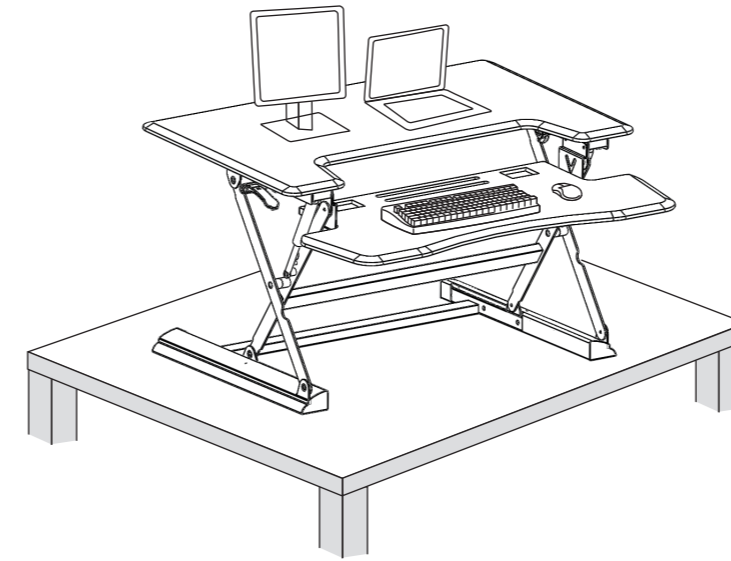

MODEL:TT-SD002  
 HEIGHT-ADJUSTABLE STANDING DESK  
 36INCH PRO  
**User Guide**

## Features & Specifications

Maximum load 66 lbs. (30 kg)

Lift Range: 5.3 - 20.4 in / 135 - 518 mm  
 12 Lift Levels

**CAUTION: DO NOT EXCEED MAXIMUM LISTED WEIGHT CAPACITY. SERIOUS INJURY OR PROPERTY DAMAGE MAY OCCUR!**