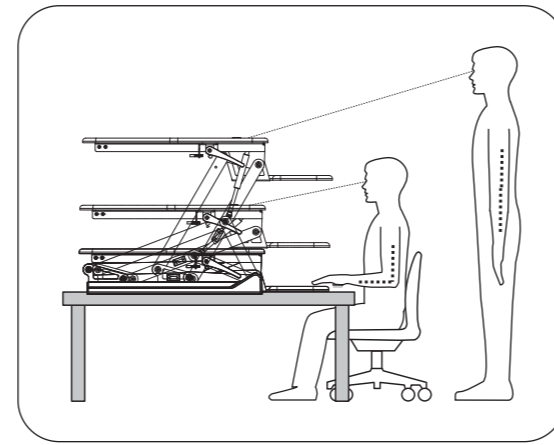

MODEL:TT-SD002  
 HEIGHT-ADJUSTABLE STANDING DESK  
 36INCH PRO  
**User Guide**

## Features & Specifications

Maximum load 66 lbs. (30 kg)

Lift Range: 5.3 - 20.4 in / 135 - 518 mm  
 12 Lift Levels

**CAUTION: DO NOT EXCEED MAXIMUM LISTED WEIGHT CAPACITY. SERIOUS INJURY OR PROPERTY DAMAGE MAY OCCUR!**